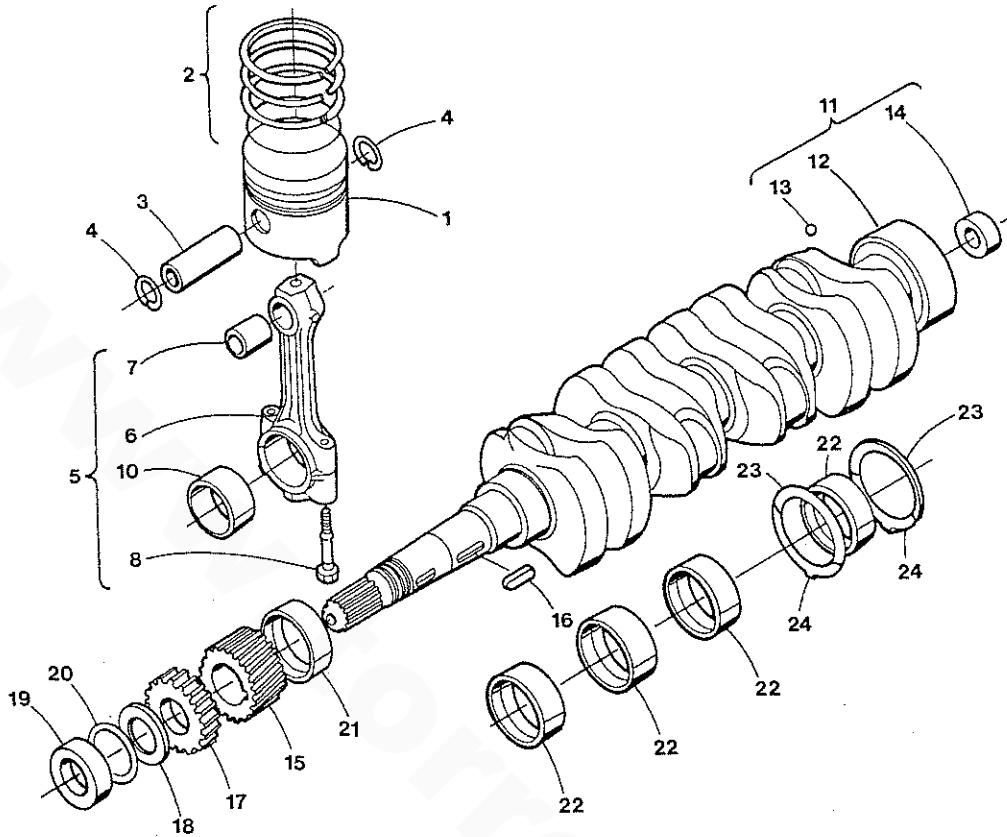

ITEM	PART NO.	DESCRIPTION	QTY.
1	298762	Piston	4
2	298763	Assembly Ring, Piston	4
3	298764	Pin, Piston	4
4	298765	Cir-Clip, Piston Pin	8
5	298766	Assembly Rod, Connecting	4
6		Connecting Rod / / order by no. 5	1
7	300012	Bush, Piston Pin	1
8	300014	Bolt, connecting Rod	2
9			
10	300015	Metal, Crank Pin	2
11	299573	Assembly Shaft, Crank	1
12		Crankshaft / order by no. 11	1
13		Plug, Pin	4
14	301716	Bearing, Ball	1
15	299568	Gear, Crankshaft	1
16		Key, Feather	1
17		Gear, Oil Pump Drive	1
18		Oil Slinger	1
19	298772	Collar, Crankshaft	1
20	298773	O Ring	1
21	298775	Main Bearing - Rear	1
22	298776	Main Bearing - Center & Front	4
23	298777	Main Bearing - Side & Top	2
24	298778	Main Bearing - Side & Bottom	2