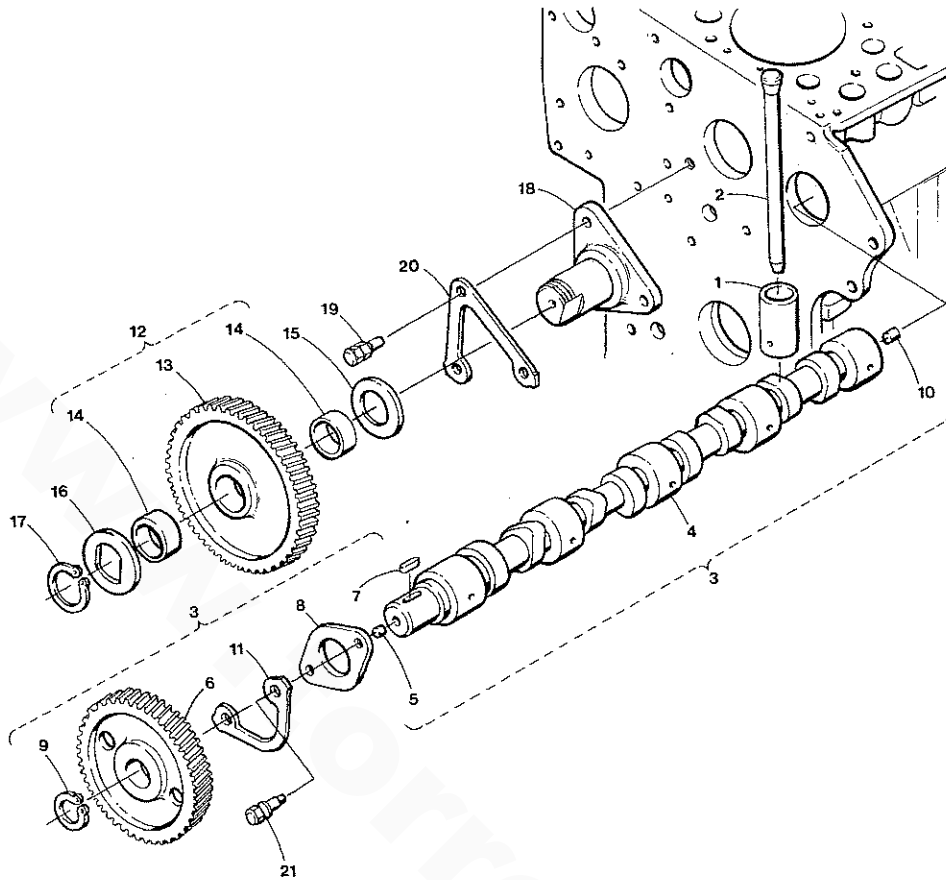

ITEM	PART NO.	DESCRIPTION	QTY.
1	298741	Tappet	8
2	298742	Rod, Push	8
3	299572	Assy. Camshaft	1
4		Camshaft	1
5	298744	Plug, Pin	1
6	298745	Gear, Camshaft	1
7	298746	Key, Feather	1
8	298747	Stopper, Camshaft	1
9	298748	Cir-Clip, External	1
10		Plug, Pin	1
11	298749	Washer, Stopper	1
12	298750	Assy. Gear, Idle	1
13		Gear, Idle	1
14		Bush, Idle Gear	2
15	298751	Collar, Idle Gear	1
16	298752	Collar, Idle Gear	1
17	298753	Cir-Clip, External	1
18	298754	Shaft, Idle Gear	1
19	300008	Bolt	3
20	298755	Washer, Idle Gear Shaft	1
21	299969	Bolt	2