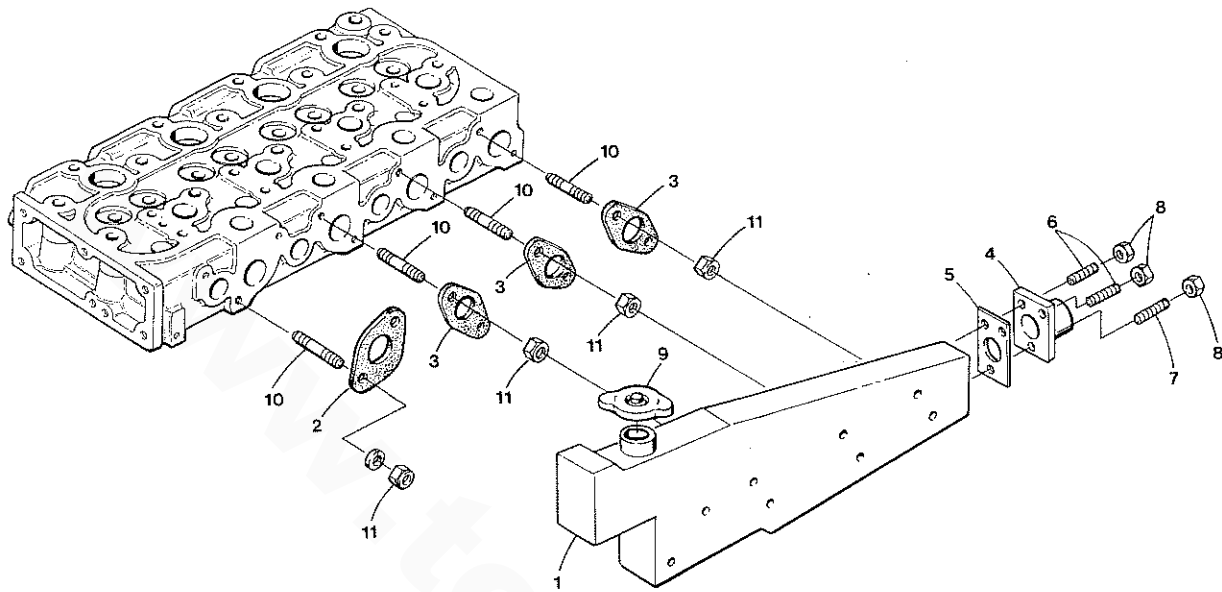

ITEM	PART NO.	DESCRIPTION	QTY.
1	298988	Manifold	1
2	298707	Gasket, Exhaust Manifold	1
3	298708	Gasket, Exhaust Manifold	3
4	298599	Exhaust Flange, Manifold	1
5	298600	Gasket, Exhaust Flange	1
6	276440	Stud, Exhaust Flange Mounting	2
7	298974	Stud, Exhaust Flange Mounting	1
8	230147	Hex Nut, Exhaust Flange Mtg. 3/8-24	3
9	299956	Radiator Cap, Pressurized 7# PSI	1
10	298635	Stud, Exhaust Manifold	8
11	298466	Hex Nut, Exhaust Manifold (8mm x 1.25P)	8