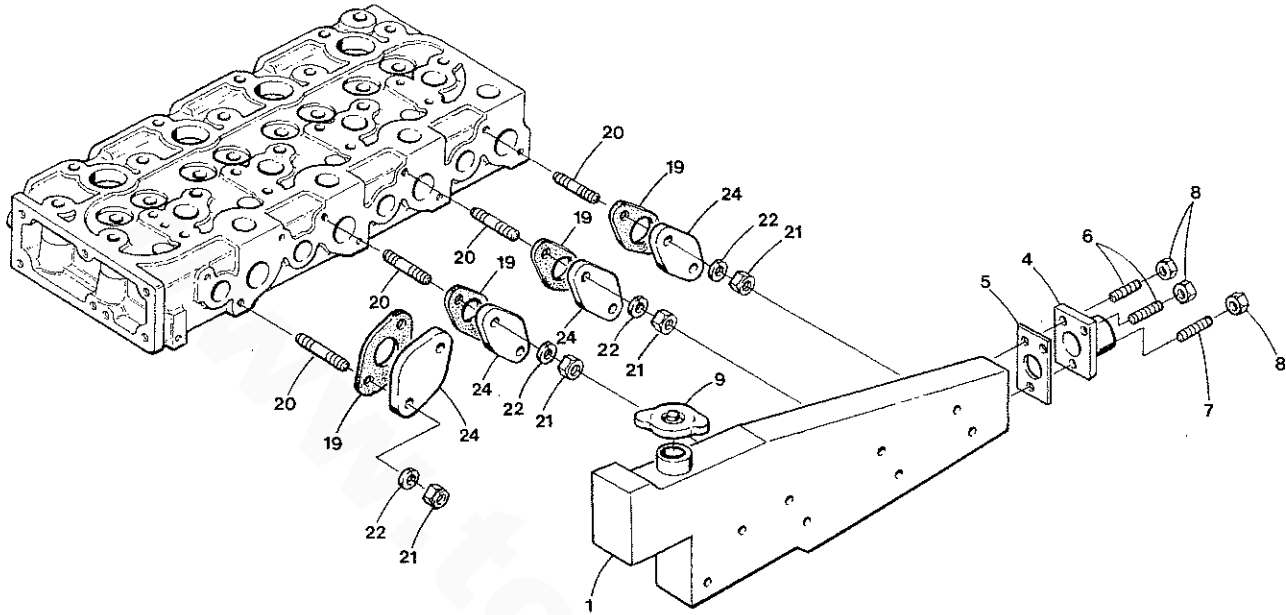

ITEM	PART NO.	DESCRIPTION	QTY.
1	299886	Manifold	1
2			
3			
4	298599	Exhaust Flange	1
5	298600	Gasket, Exhaust Flange	1
6	276440	Stud, Exhaust Flange Mounting	2
7	298974	Stud, Exhaust Flange Mounting	1
8	230147	Hex Nut, Exhaust Flange Mounting 3/8-24	3
9	299956	Radiator Cap, Pressurized 7 PSI	1
10	298635	Stud, Exhaust Manifold	8
11	298466	Hex Nut, Exhaust Manifold (8mm x 1.25P)	8
12			
13			
14			
15			
16			
17			
18			
19	298707	Gasket, Exhaust Manifold	4
20	298635	Stud	8
21	298466	Nut	8
22	31786	Washer, Spring	8
23			
24		Cover	4