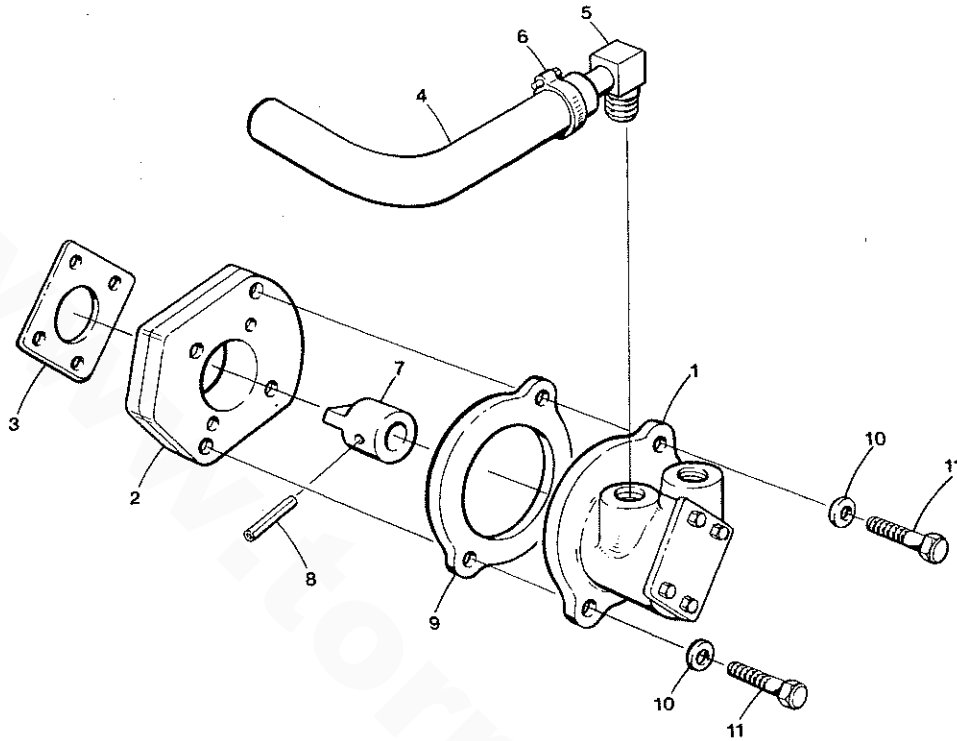

ITEM	PART NO.	DESCRIPTION	QTY.
1	298890	Pump Oberdorfer	1
2	298477	Adapter Plate	1
3	298485	Gasket, Adapter Plate	1
4	299162	Hose " Pump To Engine	1
5	241019	Fitting 90' " Hose	1
6		Clamp " Hose	1
7	298478	Coupling Adapter	1
8	230371	Rolling Pin 3/16 Dia. x 7/8 Lg.	1
9	300253	Gasket	1
10	285305	Washer	2
11	231080	Cap Screw	2
12	298889	Cam	1

When replacing pump impeller order "water pump repair kit" Part No. 298416-A. Kit consist of: impeller, lip seal, gasket and retaining ring.