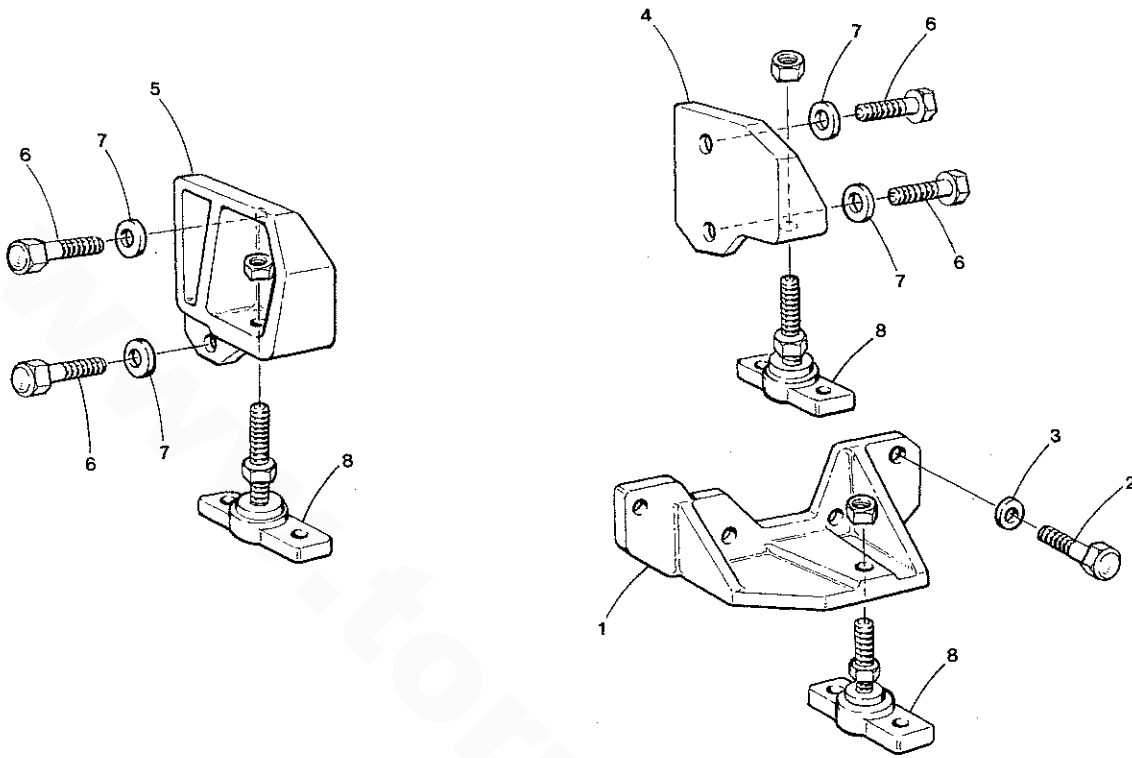

ITEM	PART NO.	DESCRIPTION	QTY.
1	298515	Mounting Bracket - Front	1
2	298506	Hex Hd Cap Screw (10MM x 30MM Lg)	4
3	298463	Lock Washer - Split (10MM Screw)	4
4	298517	Mounting Bracket - Rear L.H.	1
5	298519	Mounting Bracket - Rear R.H.	1
6	298464	Hex Hd. Cap Screw (14MM x 35MM Lg)	4
7	298465	Lock Washer - Split (14MM Screw)	4
8	298232	Flexible Mount	3

When using the four point mount option mounting bracket (Item 1) must be part no. 299706 and one extra 298232 mount is required.