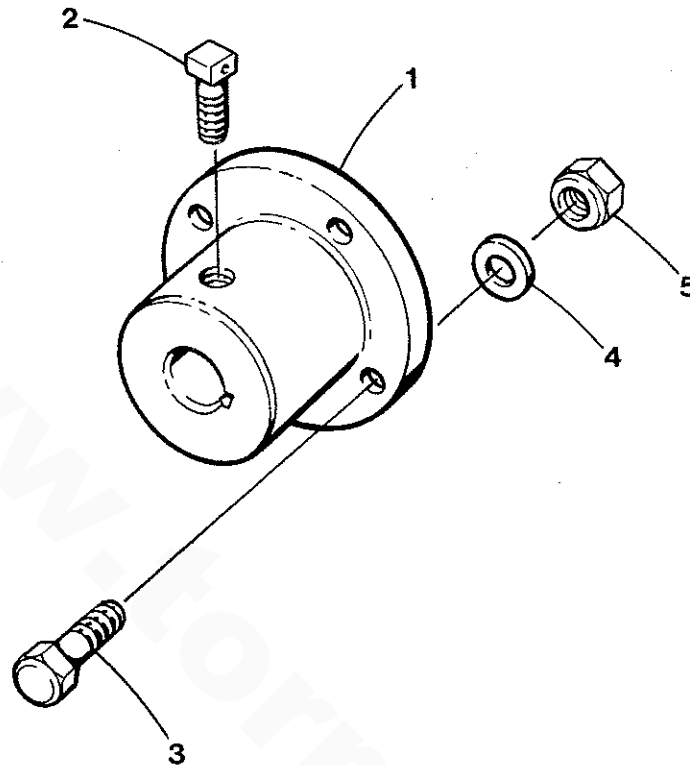

ITEM	PART NO.	DESCRIPTION	QTY.
1	256741	Rigid Coupling 3/4"	1
2	256742	Rigid Coupling 7/8"	1
3	256743	Rigid Coupling 1"	1
4	256744	Rigid Coupling 1-1/8"	1
5	256745	Rigid Coupling 1-1/4"	1
6	238162	Screw-Sq. Hd. 3/8 - 16 x 1"	2
7	239548	Screw-Hex Head. 3/8 - 24 x 1-1/4"	3
8	231910	Washer-Shake Proof	4
9	230189	Nut Jam 3/8 - 24	5
10	298568	Flexible Coupling 3/4" - 1/4" Key	
11	298569	Flexible Coupling 7/8" - 1/4" Key	
12	298484	Flexible Coupling 1" - 1/4" Key	
13	298570	Flexible coupling 1-1/8" - 1/4" Key	
14	299300	Flexible Coupling 1-1/4" - 5/16" Key