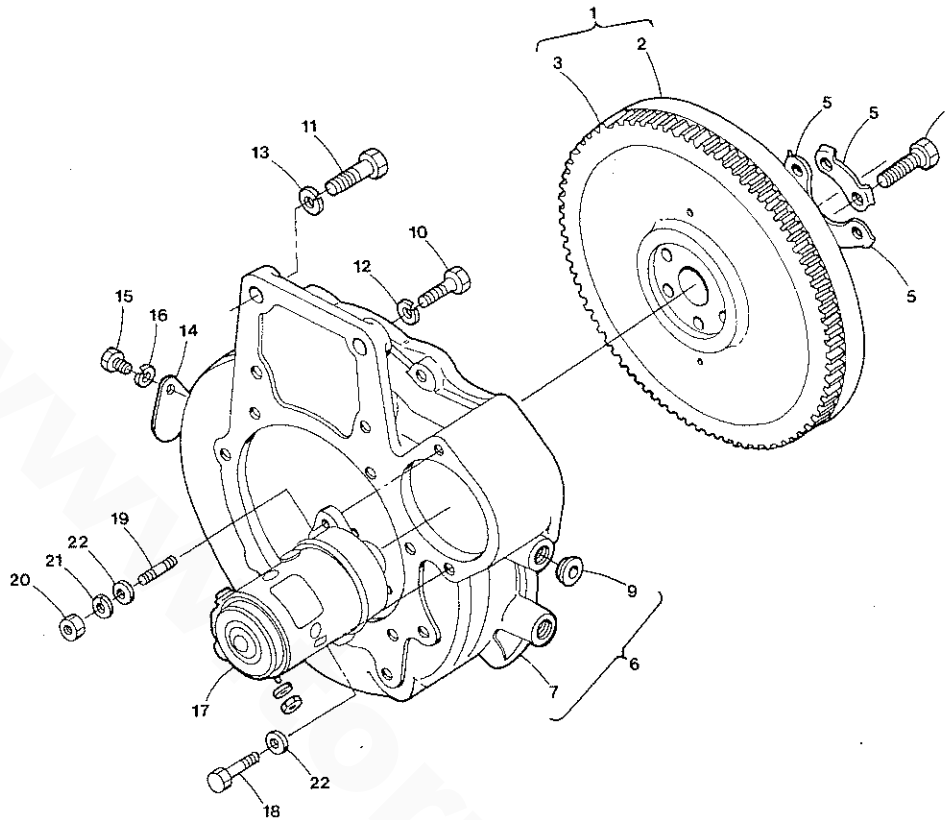

ITEM	PART NO.	DESCRIPTION	QTY.
1	299611	Assembly, Flywheel	1
2		Flywheel / order by no. 1	1
3		Gear, Ring	1
4	298780	Bolt, Flywheel	6
5	298781	Washer, Flywheel	3
6	298612	Assembly Housing, Flywheel	1
7		Housing, Flywheel / order by no. 6	1
8			
9	301717	Plug	4
10	301719	Bolt	11
11	301720	Bolt	2
12	19262	Washer, Spring	11
13	31792	Washer, Spring	2
14	301718	Cover	1
15		Bolt	1
16	31786	Washer, Spring	1
17	299574	Assembly, Starter	1
18	299965	Bolt	1
19	301723	Stud	1
20	301724	Nut	1
21	19262	Washer, Spring	1
22		Washer, Plain	2