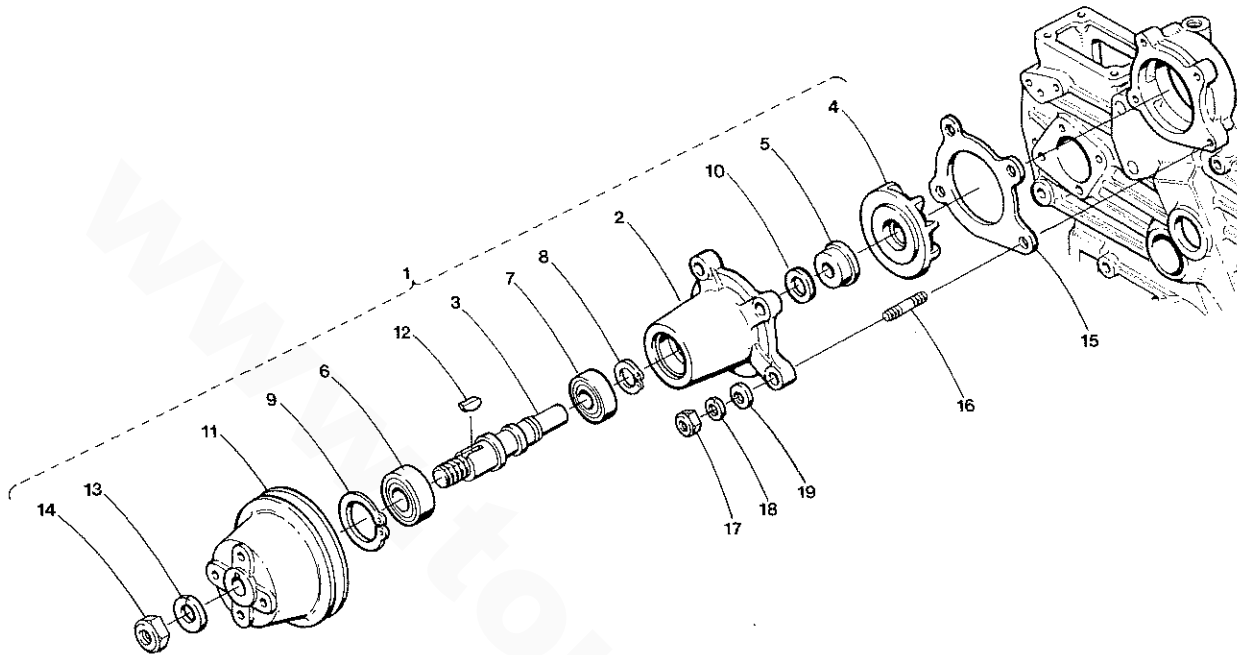

GOVERNOR

ITEM	PART NO.	DESCRIPTION	QTY.
1		Assembly Lever, Governor	1
2		Assembly Lever, Fork	1
3	298604	Assembly Lever, Fork	1
4	299605	Lever, Fork	1
5		Pin, Lever Fork	2
6		Pin, Lever Fork	1
7	298834	Spring	1
8		Screw, Set	1
9		Lever, Fork	1
10	298832	Shaft, Fork Lever	1
11	298833	Bolt	1
12	31783	Washer, Spring	2
13	298834	Holder, Fork Lever	1
14	298835	Bolt	1
15		Bolt	2
16		Bolt	1
17			
18			
19	31787	Washer, Plain	2
20	31784	Washer, Plain	1
21	298828	Spring, Start	1
22	299603	Spring, Governor	1

ITEM	PART NO.	DESCRIPTION	QTY.
1		Plate, Adjust	3
2		Bolt	3
3		Spring, Delivery Valve	4
4		Gasket, Delivery Valve	4
5		Valve, Delivery	4
6		Element, Pump	4
7	299872	Screw	1
8	299873	Gasket	2
9		Housing, Pump/order by no. 18	1
10		Rack, Control	1
11		Pin, Tappet Guide	4
12		Pin, Clamp	2
13		Holder, Delivery Valve	4
14		Sleeve, Control	4
15		Seat, Spring Upper	4
16		Spring, Plunger	4
17		Seat, Spring Under	4
18		Shim	4
19		Assembly, Tappet	4
20		Roller/order by no. 19	4
21			
22		Pin, Roller / order by no. 19	4

ITEM	PART NO.	DESCRIPTION	QTY.
1	298860	Assembly, Cover	1
2		Cover	1
3		Assembly, Valve, Relief	1
4		O Ring	1
5	299584	Cartridge, Filter	1

ITEM	PART NO.	DESCRIPTION	QTY.
1	298845	Water Pump Assembly	1
2		Body, Water Pump	1
3		Shaft, Water Pump	1
4	300043	Impeller, Water Pump	1
5	300044	Set Seal	1
6		Bearing, Ball	1
7		Bearing, Ball	1
8		Cir-Clip, External	1
9		Cir-Clip, Internal	1
10		Slinger	1
11		Pulley	1
12		Key, Woodruff	1
13	298722	Washer, Spring	1
14		Nut	1
15	298846	Gasket, Water Pump	1
16	301746	Stud	4
17		Nut	4
18	31787	Washer, Spring	4
19	31787	Washer, Plain	4