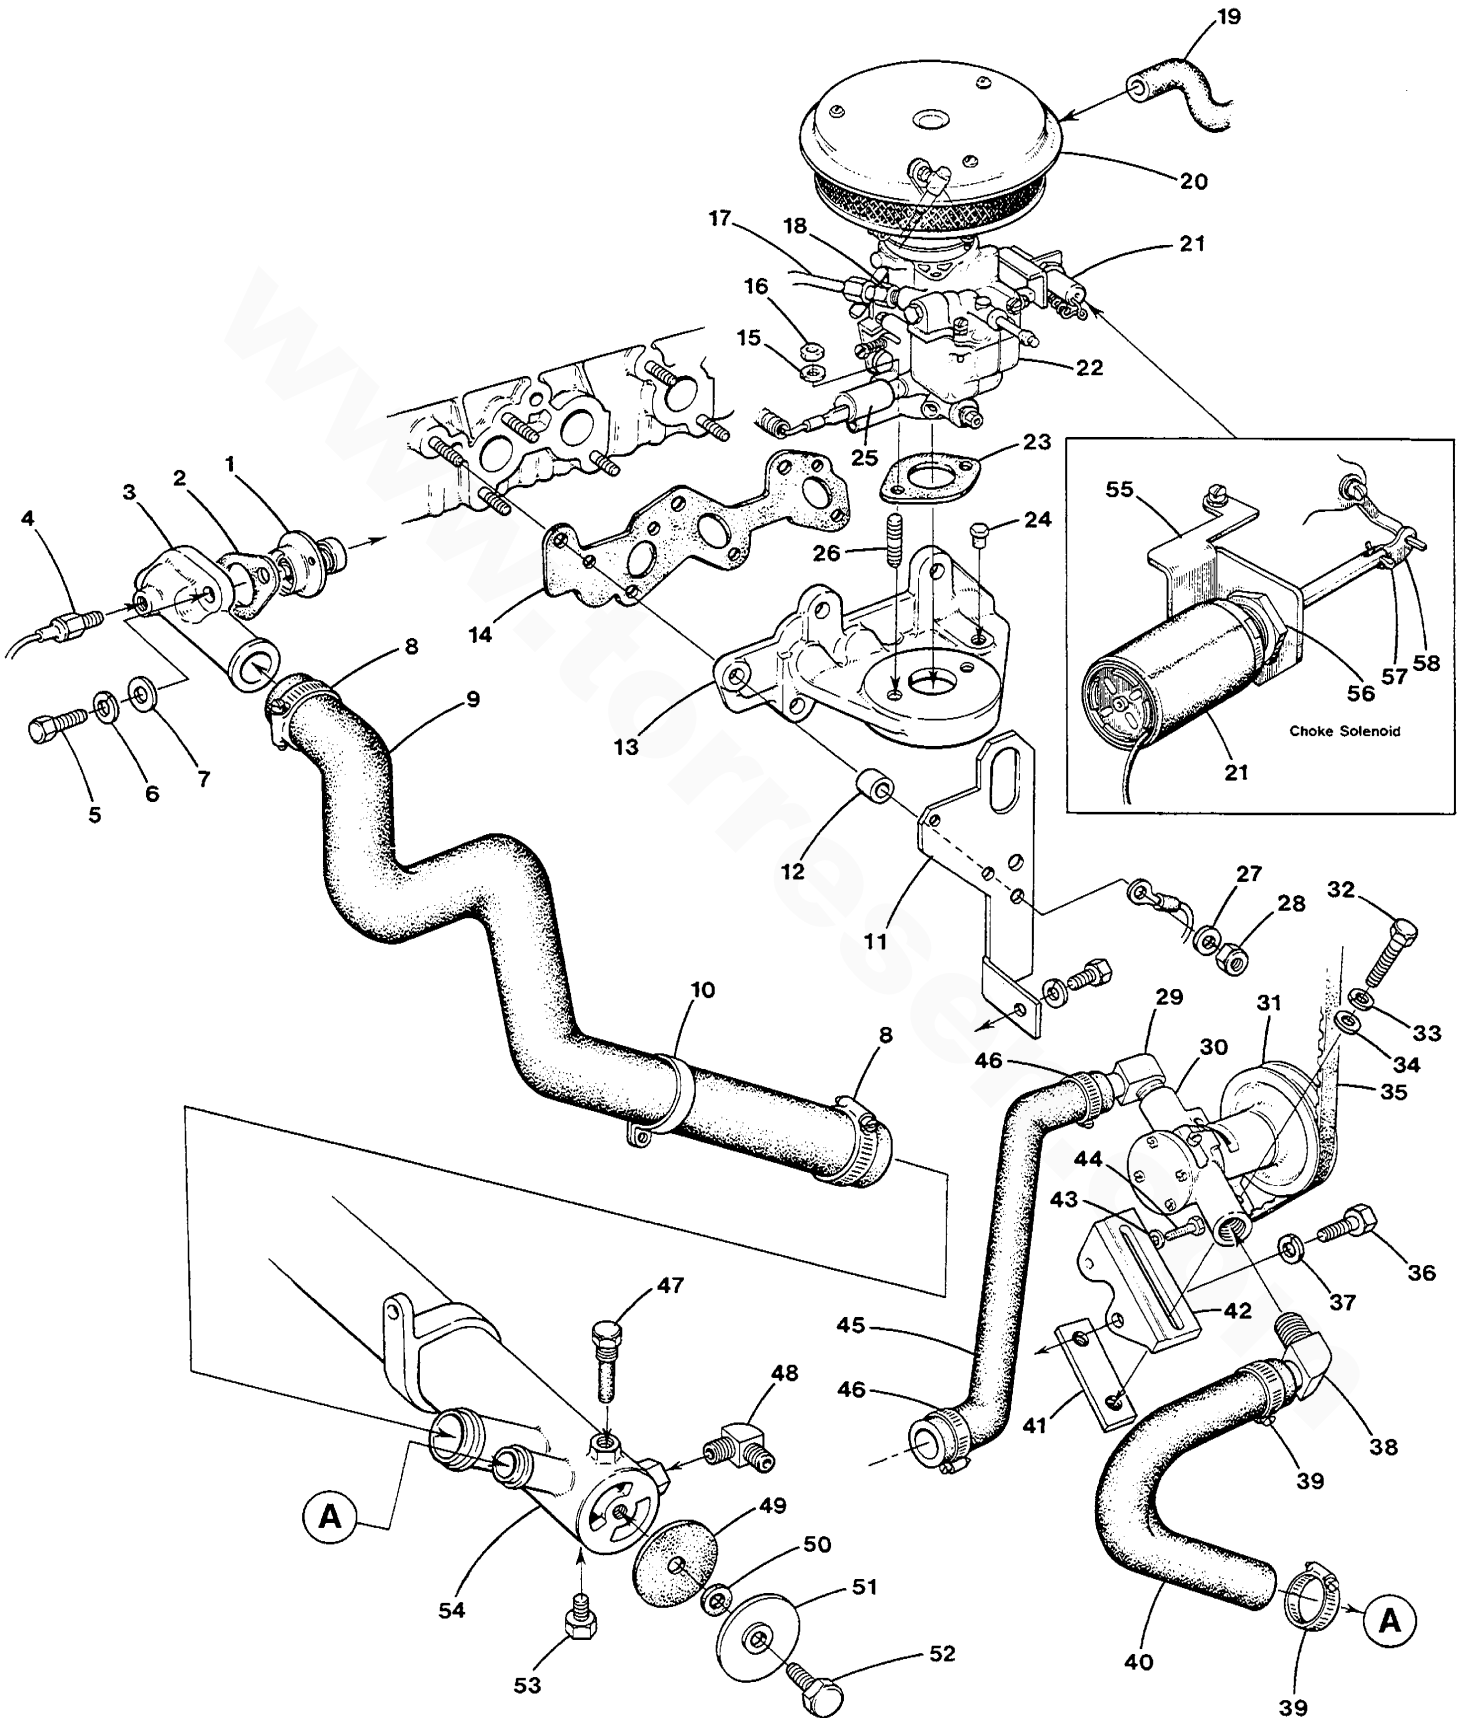

4.5 BCG - 7.0 BCG GENERATOR - FUEL SYSTEM - COOLING SYSTEM

4.5 BCG - 7.0 BCG GENERATOR - FUEL SYSTEM - COOLING SYSTEM

REF	PN	NAME	REMARKS	QUAN
1	037387	THERMOSTAT		1
2	037922	GASKET	THERMOSTAT	1
3	037376	HOUSING	THERMOSTAT	1
4-1	019369	PLUG	1/8NPT HEX HEAD BRASS	1
4-2	035109	SENDER	WATER TEMPERATURE-OPTIONAL	1
5	013630	CAPSCREW	M 8 X 25 DIN 933	2
6	031786	LOCKWASHER	M 8 DIN 127	2
7	031787	WASHER	M 8 DIN 125	2
8	021878	CLAMP	HOSE 20	2
9	037382	HOSE	THERMOSTAT TO EXCHANGER	1
10	035134	CLAMP	SUPPORT HOSE	1
11	037442	BRACKET	IGNITION COIL AND LIFTING EYE	1
12	034616	SPACER		1
13	037234	MANIFOLD	INTAKE	1
14	037982	GASKET	INTAKE MANIFOLD TO HEAD	1
15-1	031753	WASHER	FLAT 1/4	2
15-2	031752	LOCKWASHER	1/4	2
16	031750	NUT	1/4NC	2
17-1	038189	LINE	LIFT PUMP TO CARBURETOR 4.5 BCG	1
17-2	038190	LINE	LIFT PUMP TO CARBURETOR 7.0 BCG	1
18-1	019449	CONNECTOR	1/8NPT TO 1/4 TUBE INCL NUT & FERRULE	1
18-2	016676	NUT	COMPRESSION 1/4	1
18-3	011597	FERRULE	COMPRESSION 1/4	1
19	037793	HOSE	BREATHER	1
20	035289	ARRESTOR	FLAME	1
21	038038	SOLENOID	CHOKE	1
22-1	042067	CARBURETOR	4.5 BCG	1
22-2	038949	CARBURETOR	7.0 BCG	1
22-3	038090	FILTER	FUEL	1
22-4	038100	KIT	CARBURETOR REPAIR	1
23	035293	GASKET	CARBURETOR TO MANIFOLD	1
24	019369	PLUG	1/8NPT HEX HEAD BRASS	1
25-1	039624	SOLENOID	FUEL SHUTOFF	1
25-2	037846	WASHER	FUEL SHUTOFF SOLENOID	1
26	035337	STUD	1/4NC X 1-1/8	2
27-1	031787	WASHER	M 8 DIN 125	6
27-2	031786	LOCKWASHER	M 8 DIN 127	6
28	018242	NUT	M 8 DIN 934	6
29	036612	ELBOW	3/8NPT TO 1" HOSE	1
30	032617	PUMP	SEA WATER	1
31-1	035860	PULLEY	SEA WATER PUMP DRIVE	1
31-2	011357	SETSCREW	PULLEY LOCKING	1
32	031505	CAPSCREW	1/4NC X 1	2
33	031752	LOCKWASHER	1/4	2
34	031753	WASHER	FLAT 1/4	2
34-1	037830	BELT	4.5 BCG	1
35-2	035299	BELT	7.0 BCG	1
36	024954	CAPSCREW	M10 X 1.25 X 40 DIN 961	1
37	019262	LOCKWASHER	M10 DIN 127	1