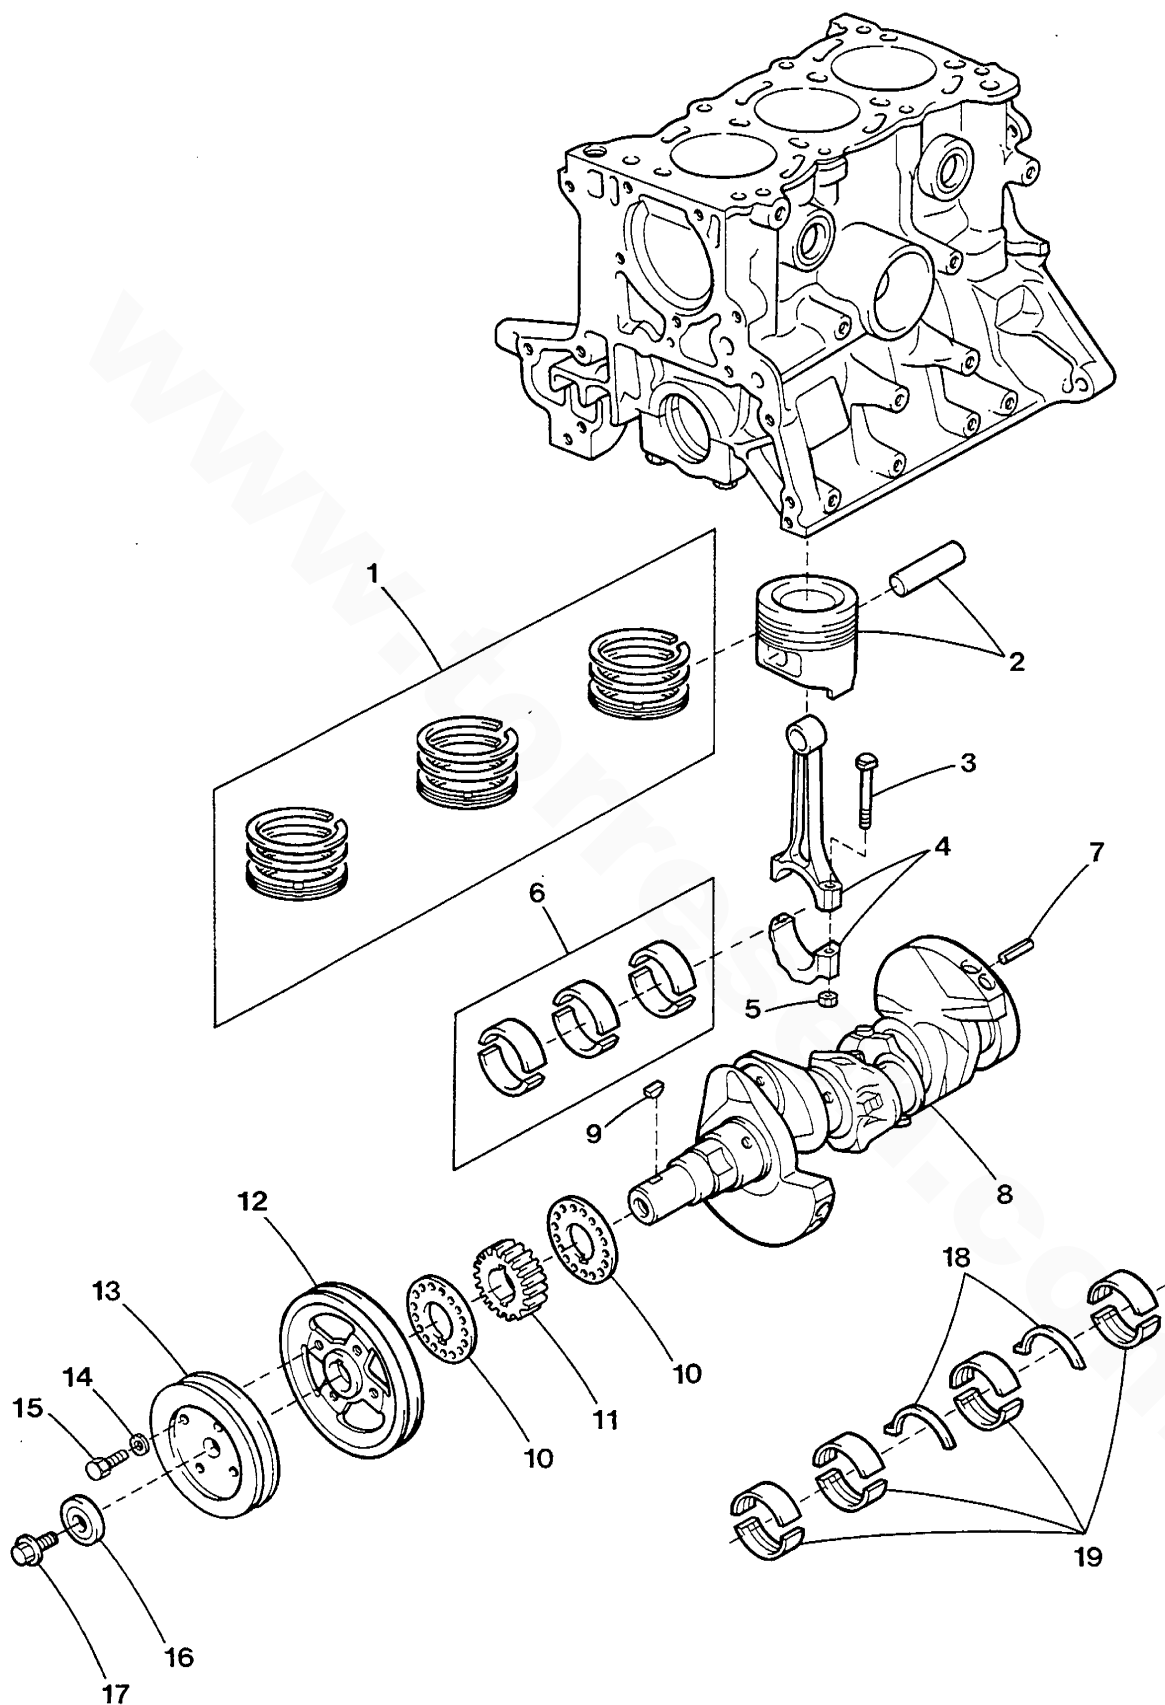

4.5 BCG GENERATOR - CRANKSHAFT - PISTONS

4.5 BCG GENERATOR - CRANKSHAFT - PISTONS

REF	PN	NAME	REMARKS	QUAN
1-1	037879	RING SET	STD-ENGINE SET	1
1-2	037880	RING SET	0.25MM-ENGINE SET	1
1-3	037881	RING SET	0.50MM-ENGINE SET	1
1-4	037882	RING SET	0.75MM-ENGINE SET	1
1-5	037883	RING SET	1.00MM-ENGINE SET	1
2-1	037884	PISTON	STD TO 0S09028	3
2-2	037885	PISTON	0.25MM TO 0S09028	3
2-3	037886	PISTON	0.50MM TO 0S09028	3
2-4	037887	PISTON	0.75MM TO 0S09028	3
2-5	037888	PISTON	1.00MM TO 0S09028	3
2-6	041627	PISTON	STD FROM 0S09029	3
3-1	035541	BOLT	CONNECTING ROD 37889	6
3-2	041629	BOLT	CONNECTING ROD 41628	6
4-1	037889	ROD	CONNECTING INCL BOLT & NUT TO 0S09028	3
4-2	041628	ROD	CONNECTING INCL BOLT & NUT FROM 0S09029	3
5	036213	NUT	CONNECTING ROD BOLT	6
6-1	037890	BEARING	CONNECTING ROD-ENGINE SET STD TO 0S09028	1
6-2	037891	BEARING	CONNECTING ROD-ENG SET 0.25MM TO 0S09028	1
6-3	037892	BEARING	CONNECTING ROD-ENG SET 0.50MM TO 0S09028	1
6-4	041626	BEARING	CONNECTING ROD-ENGINE SET STD FR 0S09029	1
7	036214	PIN	SPRING	1
8-1	037893	CRANKSHAFT	TO 0S09028	1
8-2	041630	CRANKSHAFT	FROM 0S09029	1
9	035632	KEY	WOODRUFF	1
10	037895	FLANGE	TIMING BELT	2
11-1	037899	PULLEY	TIMING BELT TO 0S09028	1
11-2	041635	PULLEY	TIMING BELT FROM 0S09029	1
12-1	037894	PULLEY	CRANKSHAFT TO 0S09028	1
12-2	041631	PULLEY	CRANKSHAFT FROM 0S09029	1
13	037937	PULLEY	CRANKSHAFT	1
14	031786	LOCKWASHER	M 8 DIN 127	4
15	035791	CAPSCREW	M 8 X 14 JIS 6	4
16	035623	WASHER	CRANKSHAFT PULLEY	1
17	035784	BOLT	CRANKSHAFT PULLEY	1
18-1	037860	WASHER	THRUST-ENGINE SET STD	1
18-2	037861	WASHER	TRHUST-ENGINE SET 0.125MM	1
18-3	037862	WASHER	THRUST-ENGINE SET 0.25MM	1
19-1	037875	BEARING	MAIN-ENGINE SET STD	1
19-2	037876	BEARING	MAIN-ENGINE SET 0.25MM	1
19-3	037877	BEARING	MAIN-ENGINE SET 0.50MM	1