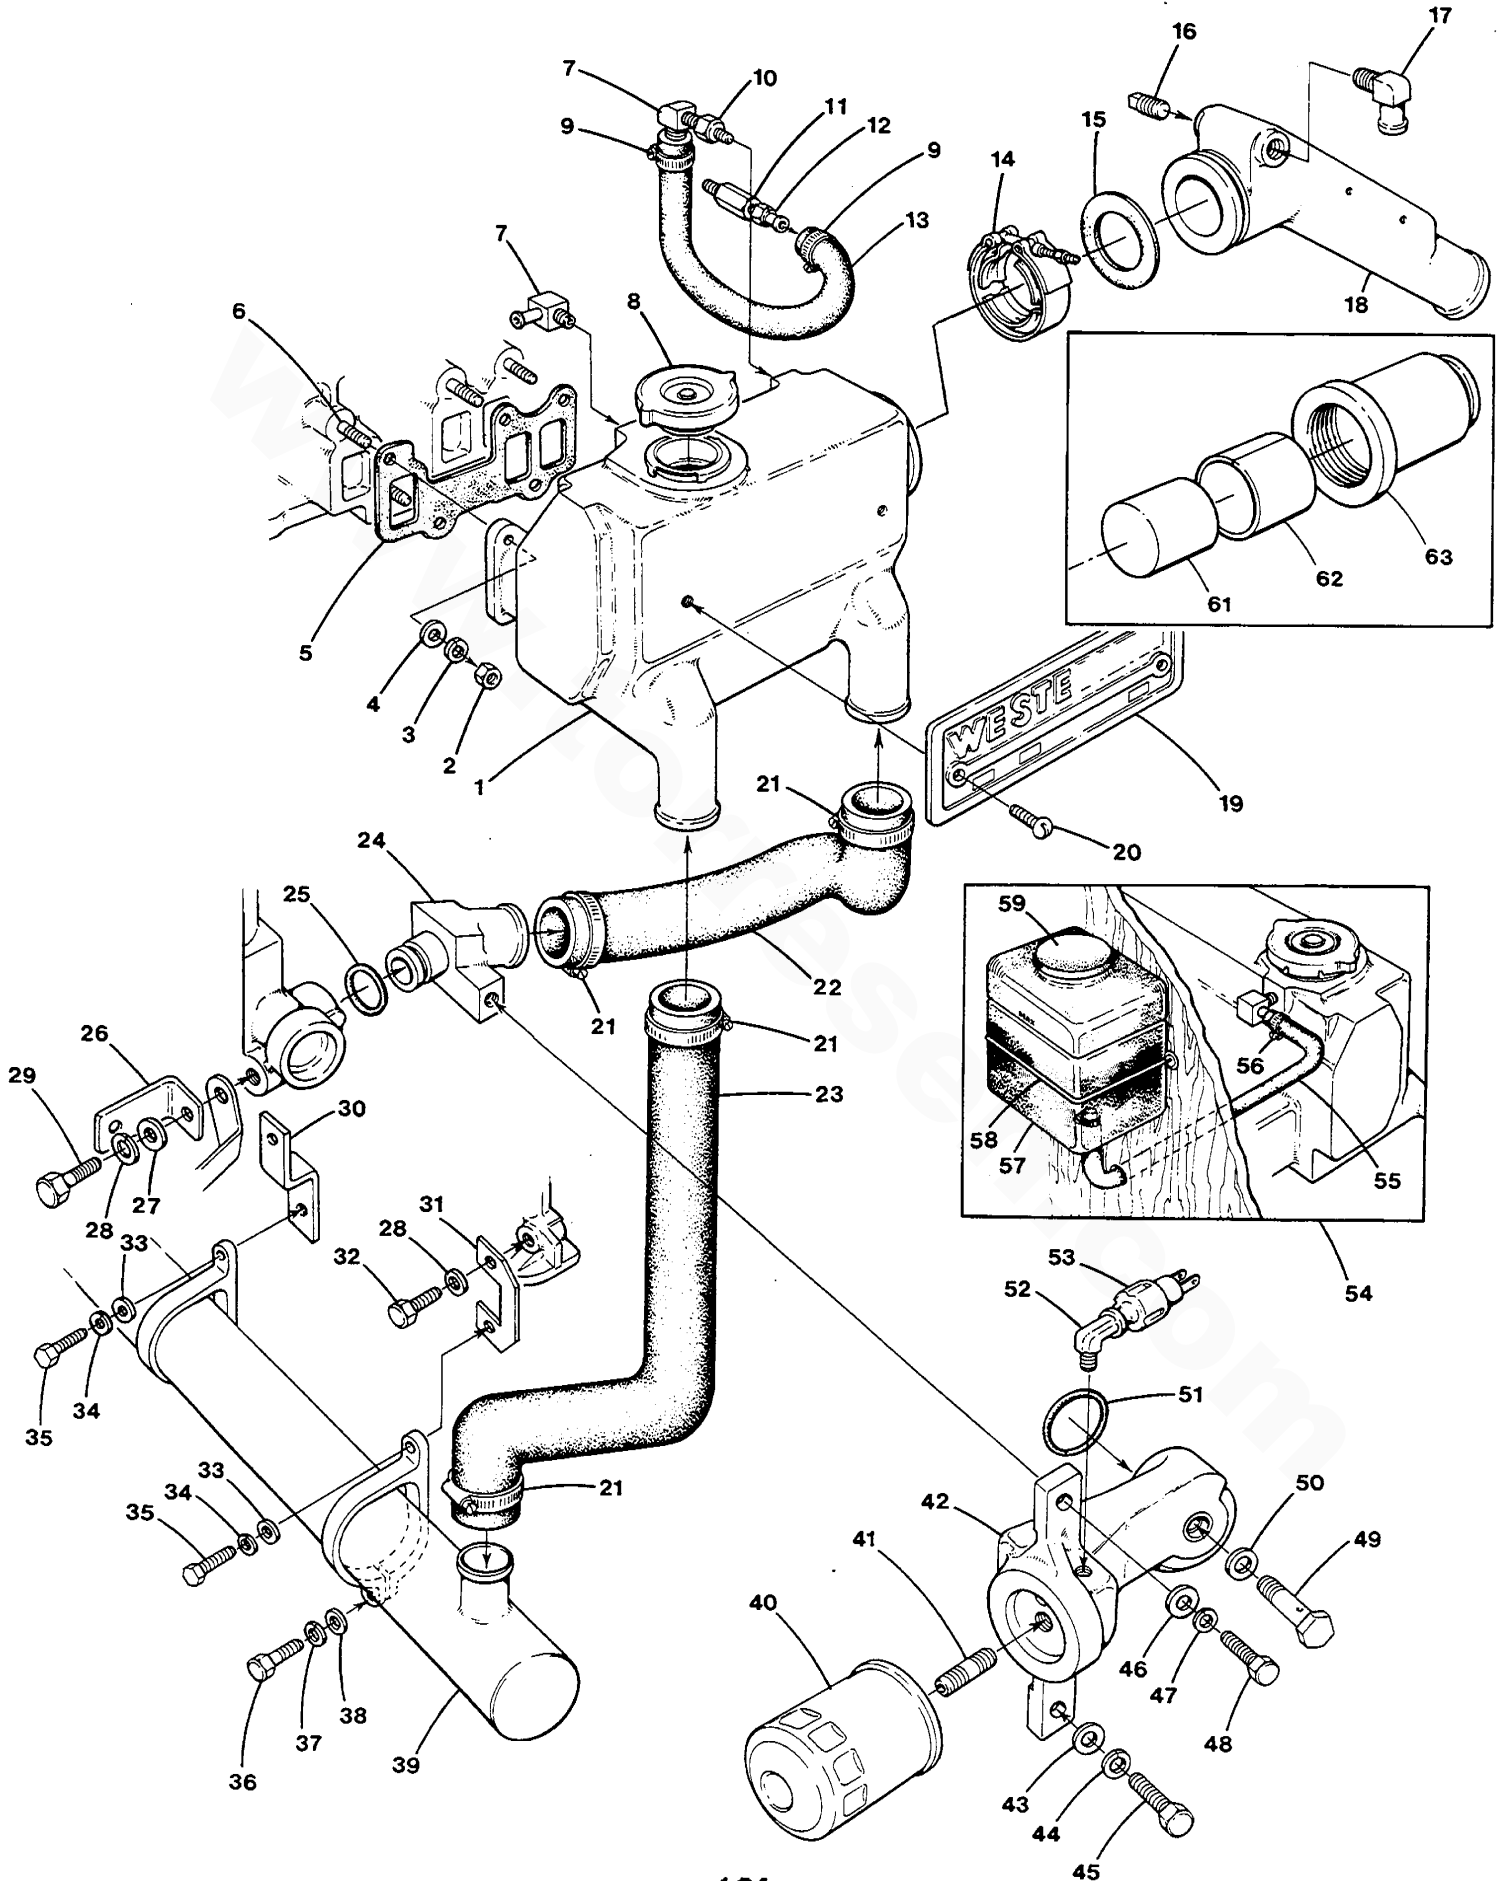

4.5 BCG - 7.0 BCG GENERATOR - COOLING SYSTEM - OIL FILTER

4.5 BCG - 7.0 BCG GENERATOR - COOLING SYSTEM - OIL FILTER

REF	PN	NAME	REMARKS	QUAN
40	036918	FILTER	LUBE OIL	1
41	034663	NIPPLE	OIL FILTER TO ADAPTER	1
42	037512	ADAPTER	LUBE OIL FILTER	1
43	031789	WASHER	M10 DIN 125	1
44	019262	LOCKWASHER	M10 DIN 127	1
45	024952	CAPSCREW	M10 X 1.25 X 25 DIN 961	1
46	031787	WASHER	M 8 DIN 125	1
47	031786	LOCKWASHER	M 8 DIN 127	1
48	017196	CAPSCREW	M 8 X 20 DIN 933	1
49	037256	BOLT	LUBE OIL FILTER ADAPTER	1
50	037255	WASHER		1
51	032148	O-RING		1
52	011984	ELBOW	1/8NPT STREET 90	1
53	037323	SWITCH	OIL PRESSURE	1
54	024977	KIT	COOLANT RECOVERY TANK	1
55	024637	TUBING	INCHES REQUIRED	60
56	024906	CLAMP	HOSE	2
57	024704	TANK	COOLANT RECOVERY	1
58	024786	STRAP	COOLANT RECOVERY TANK MOUNTING	1
59	024858	CAP	COOLANT RECOVERY TANK	1
60				
61	042120	CATALYST		1
62	042117	INSULATION	CATALYST	1
63-1	042123	CATALYST	ASSEMBLY INCL REF 61 THRU 63	1
63-2	042118	CONTAINER	CATALYST	1