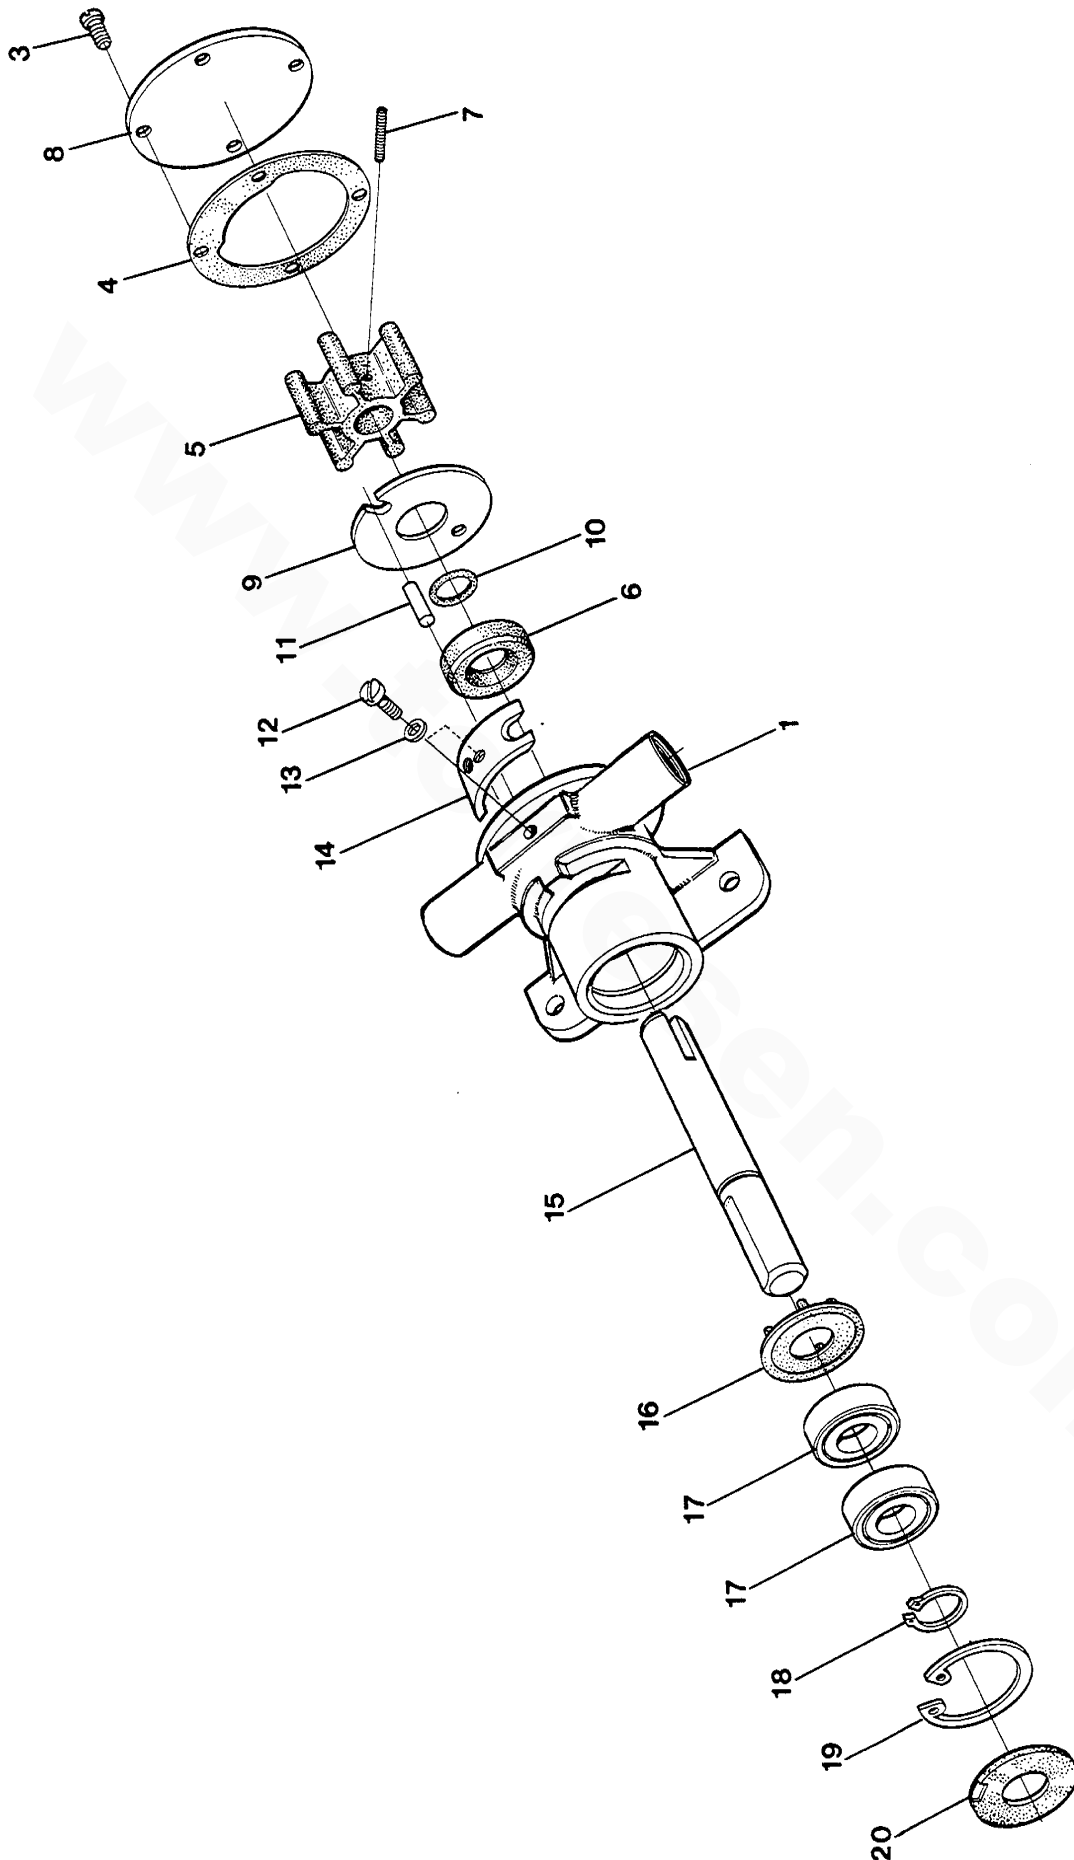

4.5 BCG - 7.0 BCG GENERATOR - SEA WATER PUMP

4.5 BCG - 7.0 BCG GENERATOR - SEA WATER PUMP

REF	PN	NAME	REMARKS	QUAN
1	032617	PUMP	SEA WATER	1
2	032620	KIT	IMPELLER INCL REF 3 THRU 7	1
3		SCREW	COVER-SEE KIT REF 2	4
4	033032	GASKET	IMPELLER COVER	1
5		IMPELLER	SEE KIT REF 2	1
6		SEAL	SEE KIT REF 2	1
7		SCREW	IMPELLER-SEE KIT REF 2	1
8	032625	COVER	IMPELLER	1
9	033036	PLATE	WEAR	1
10	033041	O-RING		1
11	302575	DOWEL		1
12	033038	SCREW	CAM	1
13	033037	WASHER		1
14	033031	CAM		1
15	033035	SHAFT		1
16	033034	COVER	BEARING-INNER	1
17	033042	BEARING		2
18	033045	RING	RETAINING	1
19	033044	RING	RETAINING	1
20	033033	COVER	BEARING-OUTER	1
21	040455	KIT	PUMP MAJOR REBUILD	1