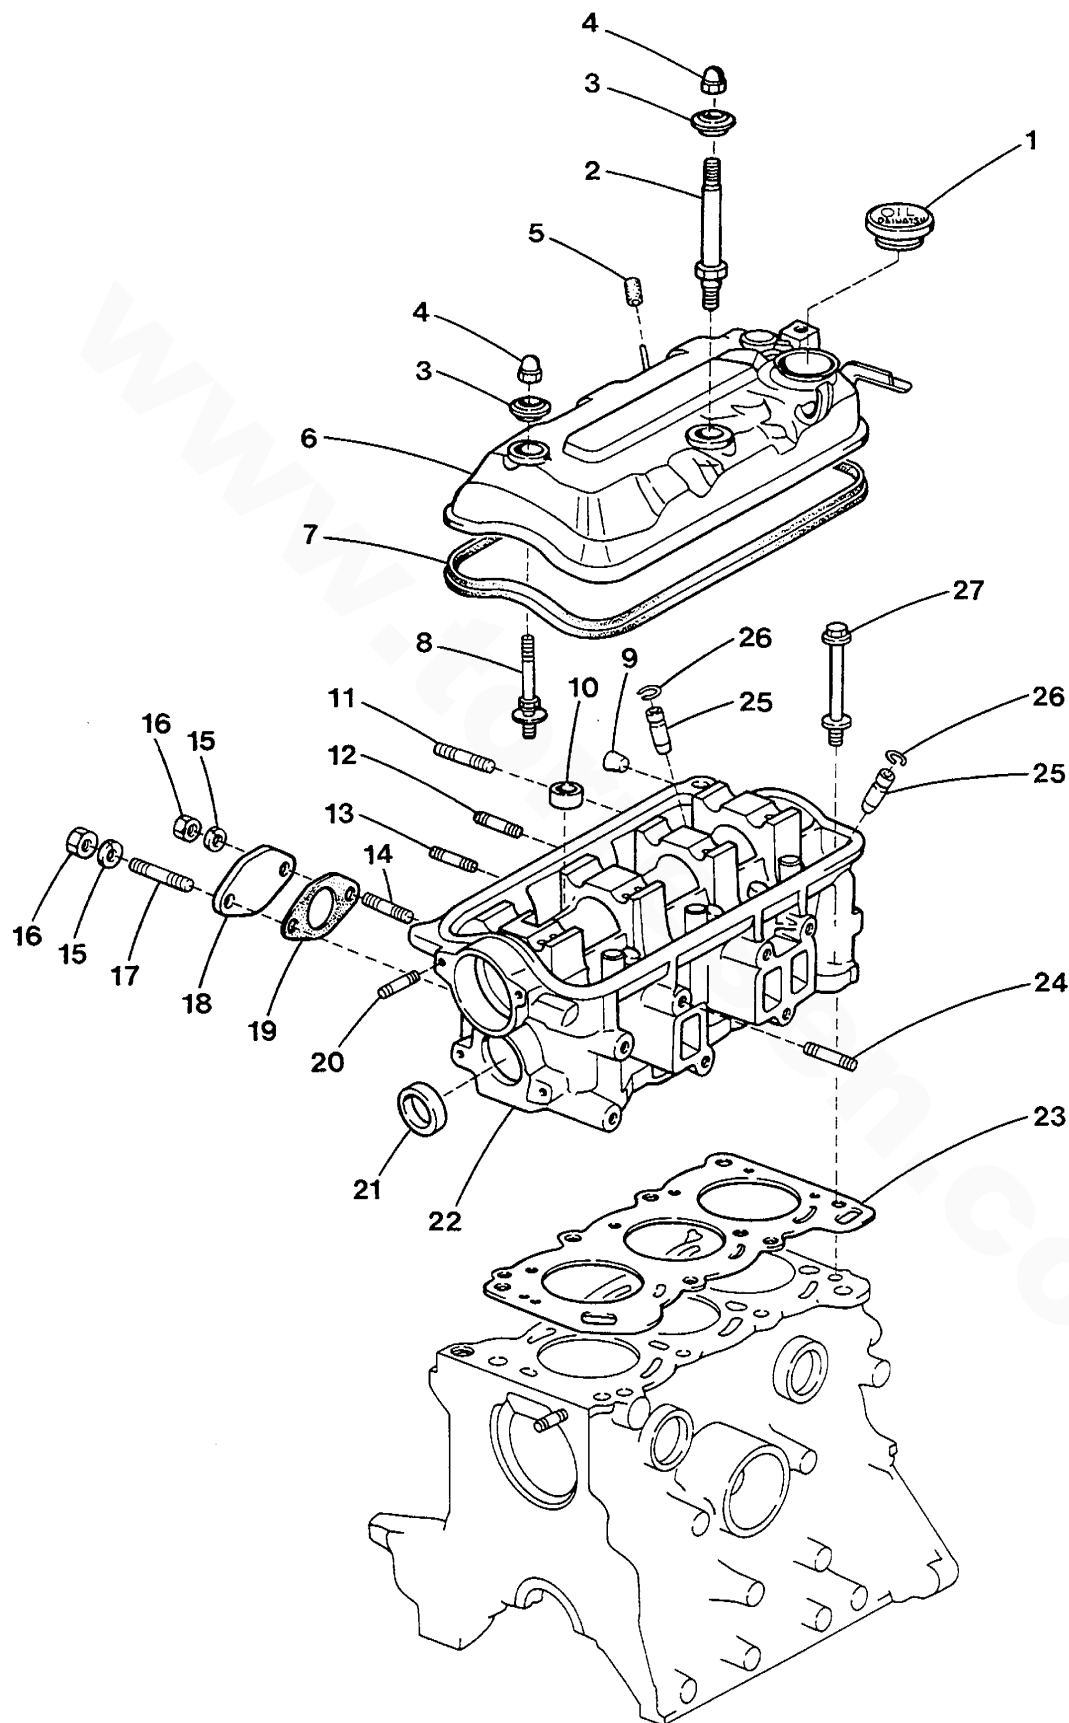

4.5 BCG - 7.0 BCG GENERATOR - CYLINDER HEAD

4.5 BCG - 7.0 BCG GENERATOR - CYLINDER HEAD

REF	PN	NAME	REMARKS	QUAN
1-1	035514	CAP	OIL FILLER PUSH-IN STYLE	1
1-2	041625	CAP	OIL FILLER LOCKING STYLE	1
2	037940	STUD	ROCKER COVER	1
3	037943	WASHER	ROCKER COVER	3
4-1	037942	NUT	CAP 4.5 BCG	3
4-2	038567	NUT	CAP 7.0 BCG	3
5	033885	CAP	VINYL	1
6-1	038536	COVER	ROCKER INCL GASKET 4.5 BCG TO 0S09028	1
6-2	041619	COVER	ROCKER INCL GASKET 4.5 BCG FROM 0S09029	1
6-3	038536	COVER	ROCKER INCL GASKET 7.0 BCG TO 1930333	1
6-4	041619	COVER	ROCKER INCL GASKET 7.0 BCG FROM 1930334	1
7-1	037866	GASKET	ROCKER COVER 4.5 BCG	1
7-2	038537	GASKET	ROCKER COVER 7.0 BCG	1
8	038722	STUD	ROCKER COVER	2
9	037826	PLUG		1
10	024373	PLUG	EXPANSION 25 MM	1
11	015831	STUD	M 8 X 32 DIN 939	1
12	038721	STUD	M 8 X 25	2
13	018251	STUD	M 8 X 20 DIN 939	3
14	038721	STUD	M 8 X 25	1
15	031786	LOCKWASHER	M 8 DIN 127	2
16	018242	NUT	M 8 DIN 934	2
17	031282	STUD	M 8 X 45 DIN 939	1
18	037935	COVER		1
19	037936	GASKET	COVER TO HEAD	1
20	038732	STUD	M 6 X 20	2
21	024349	PLUG	EXPANSION 35MM	1
22-1	037863	HEAD	CYLINDER INCL GUIDES 4.5 BCG TO 0S12412	1
22-2	041618	HEAD	CYLINDER INCL GUIDES 4.5 BCG FR 0S12413	1
22-3	038534	HEAD	CYLINDER INCL GUIDES 7.0 BCG TO 1928371	1
22-4	041646	HEAD	CYLINDER INCL GUIDES 7.0 BCG FR 1928372	1
23-1	037864	GASKET	HEAD 4.5 BCG	1
23-2	038535	GASKET	HEAD 7.0 BCG	1
24	015830	STUD	M 8 X 25 DIN 939	5
25	035473	GUIDE	VALVE INCLUDING RETAINING RING	6
26	035659	RING	RETAINING	6
27	037941	BOLT	CYLINDER HEAD	8