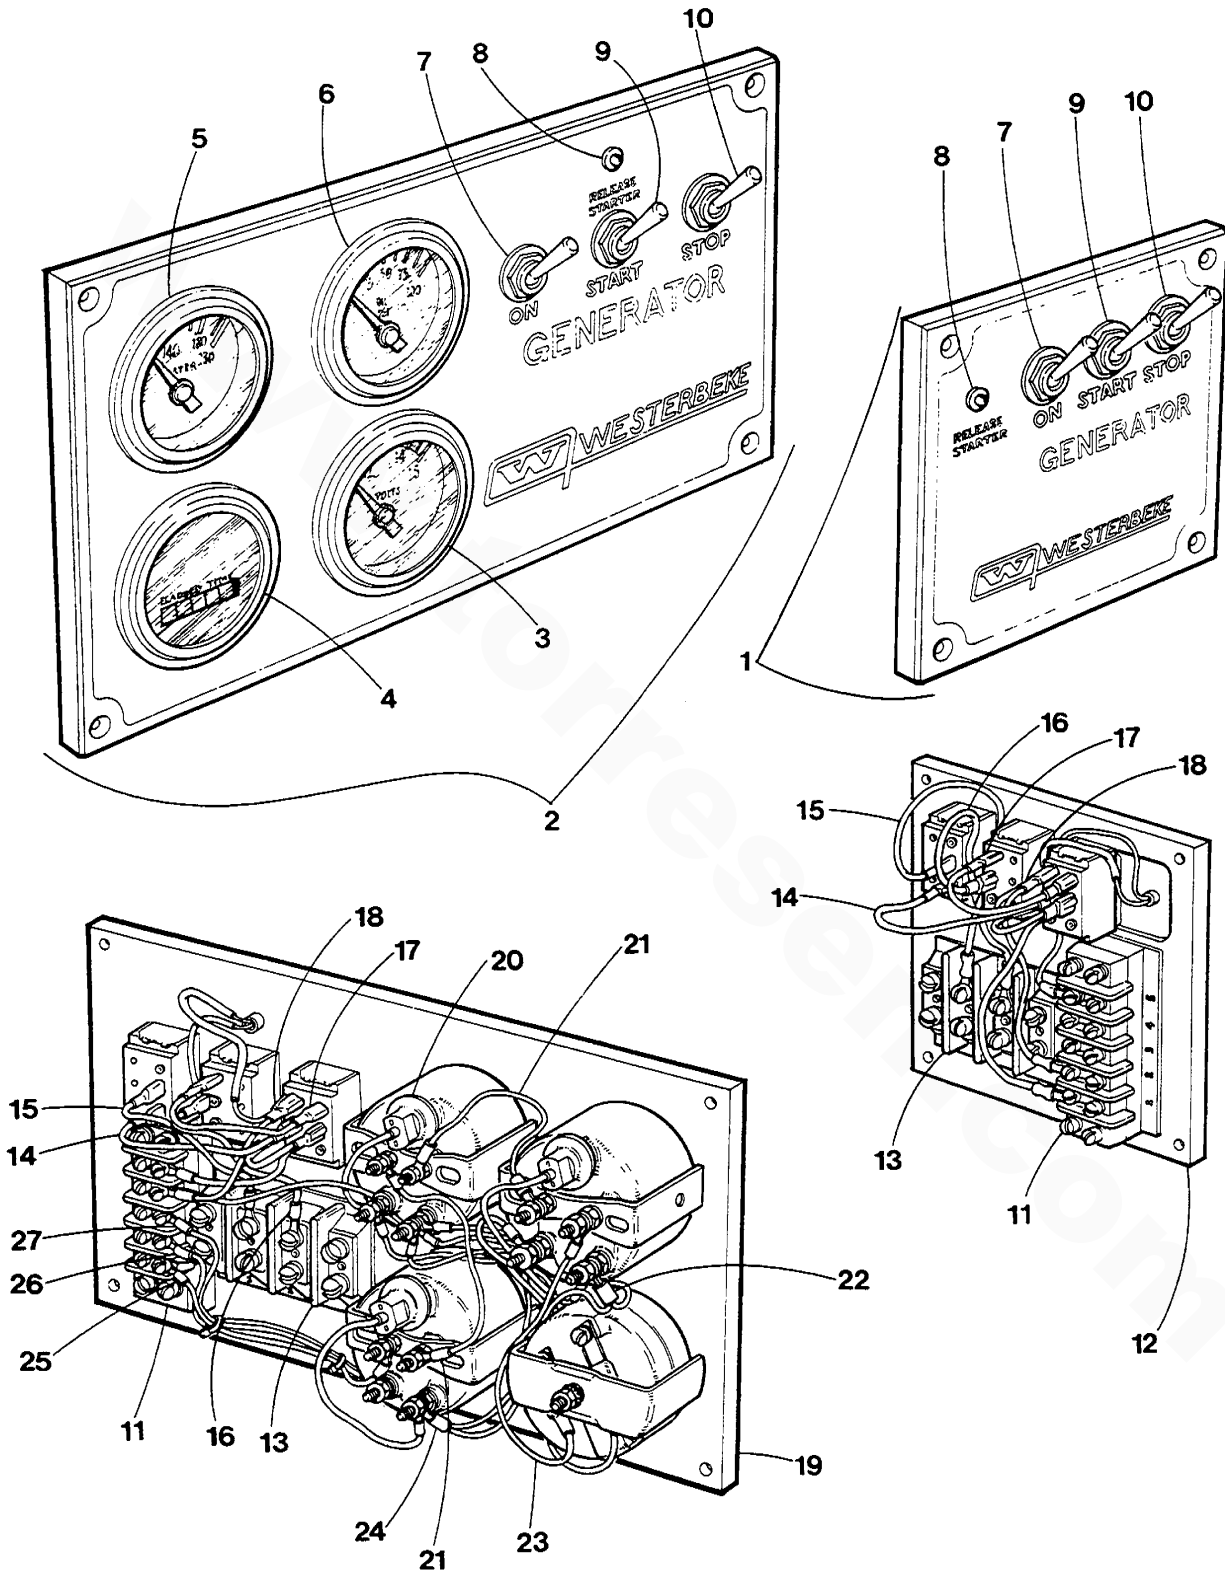

4.5 BCG - 7.0 BCG GENERATOR - REMOTE CONTROL PANELS

4.5 BCG - 7.0 BCG GENERATOR - REMOTE CONTROL PANELS

REF	PN	NAME	REMARKS	QUAN
1	033703	PANEL	REMOTE START-STOP	1
2	036055	PANEL	REMOTE INSTRUMENT INCLUDING SENDERS	1
3	037605	VOLTMETER	12 VDC	1
4	036192	HOURLMETER		1
5	037601	METER	WATER TEMPERATURE	1
6	037603	METER	OIL PRESSURE 0-100 PSI	1
7	033633	SWITCH	ON-BLACK HANDLE	1
8-1	032975	LED		1
8-2	013723	RESISTOR		1
8-3	013724	DIODE		1
9	033632	SWITCH	START-WHITE HANDLE	1
10	033631	SWITCH	STOP-RED HANDLE	1
11-1	019121	BLOCK	TERMINAL	1
11-2	019122	MARKER	TERMINAL BLOCK	1
11-3	033868	SPACER	NLA NO LONGER USED	1
11-4	031867	SCREW	8-32 X 1 SS	4
11-5	031844	LOCKWASHER	8	4
11-6	031843	WASHER	FLAT 8	4
12	033917	PLATE	REMOTE PANEL 33703	1
13-1	012975	BLOCK	TERMINAL	1
13-2	013364	MARKER	TERMINAL BLOCK	1
13-3	013856	PLATE	SCREW	2
13-4	031865	SCREW	8-32 X 3/4 SS	4
13-5	031844	LOCKWASHER	8	4
14	034215	WIRE	RED-PURPLE	1
15	034214	WIRE	RED-PURPLE	1
16	034216	WIRE	YELLOW-RED	1
17	033912	WIRE	YELLOW-RED	1
18	034217	WIRE	PURPLE	1
19	033916	PLATE	REMOTE INSTRUMENT PANEL 36055	1
20-1	035114	LAMP	INSTRUMENT-WEDGE BASE	3
20-2	035118	HOLDER	LAMP-WEDGE BASE	3
20-3	035825	WIRE	LAMP POWER CONNECTION	3
21	034223	WIRE	BLACK	2
22	034221	WIRE	PURPLE	1
23	034222	WIRE	BLACK	1
24	034220	WIRE	PURPLE	1
25	034224	WIRE	BLACK	1
26	034219	WIRE	TAN	1
27	034218	WIRE	BLUE	1
28	038024	DIAGRAM	WIRING PANEL 33703	1
29	038025	DIAGRAM	WIRING PANEL 36055	1