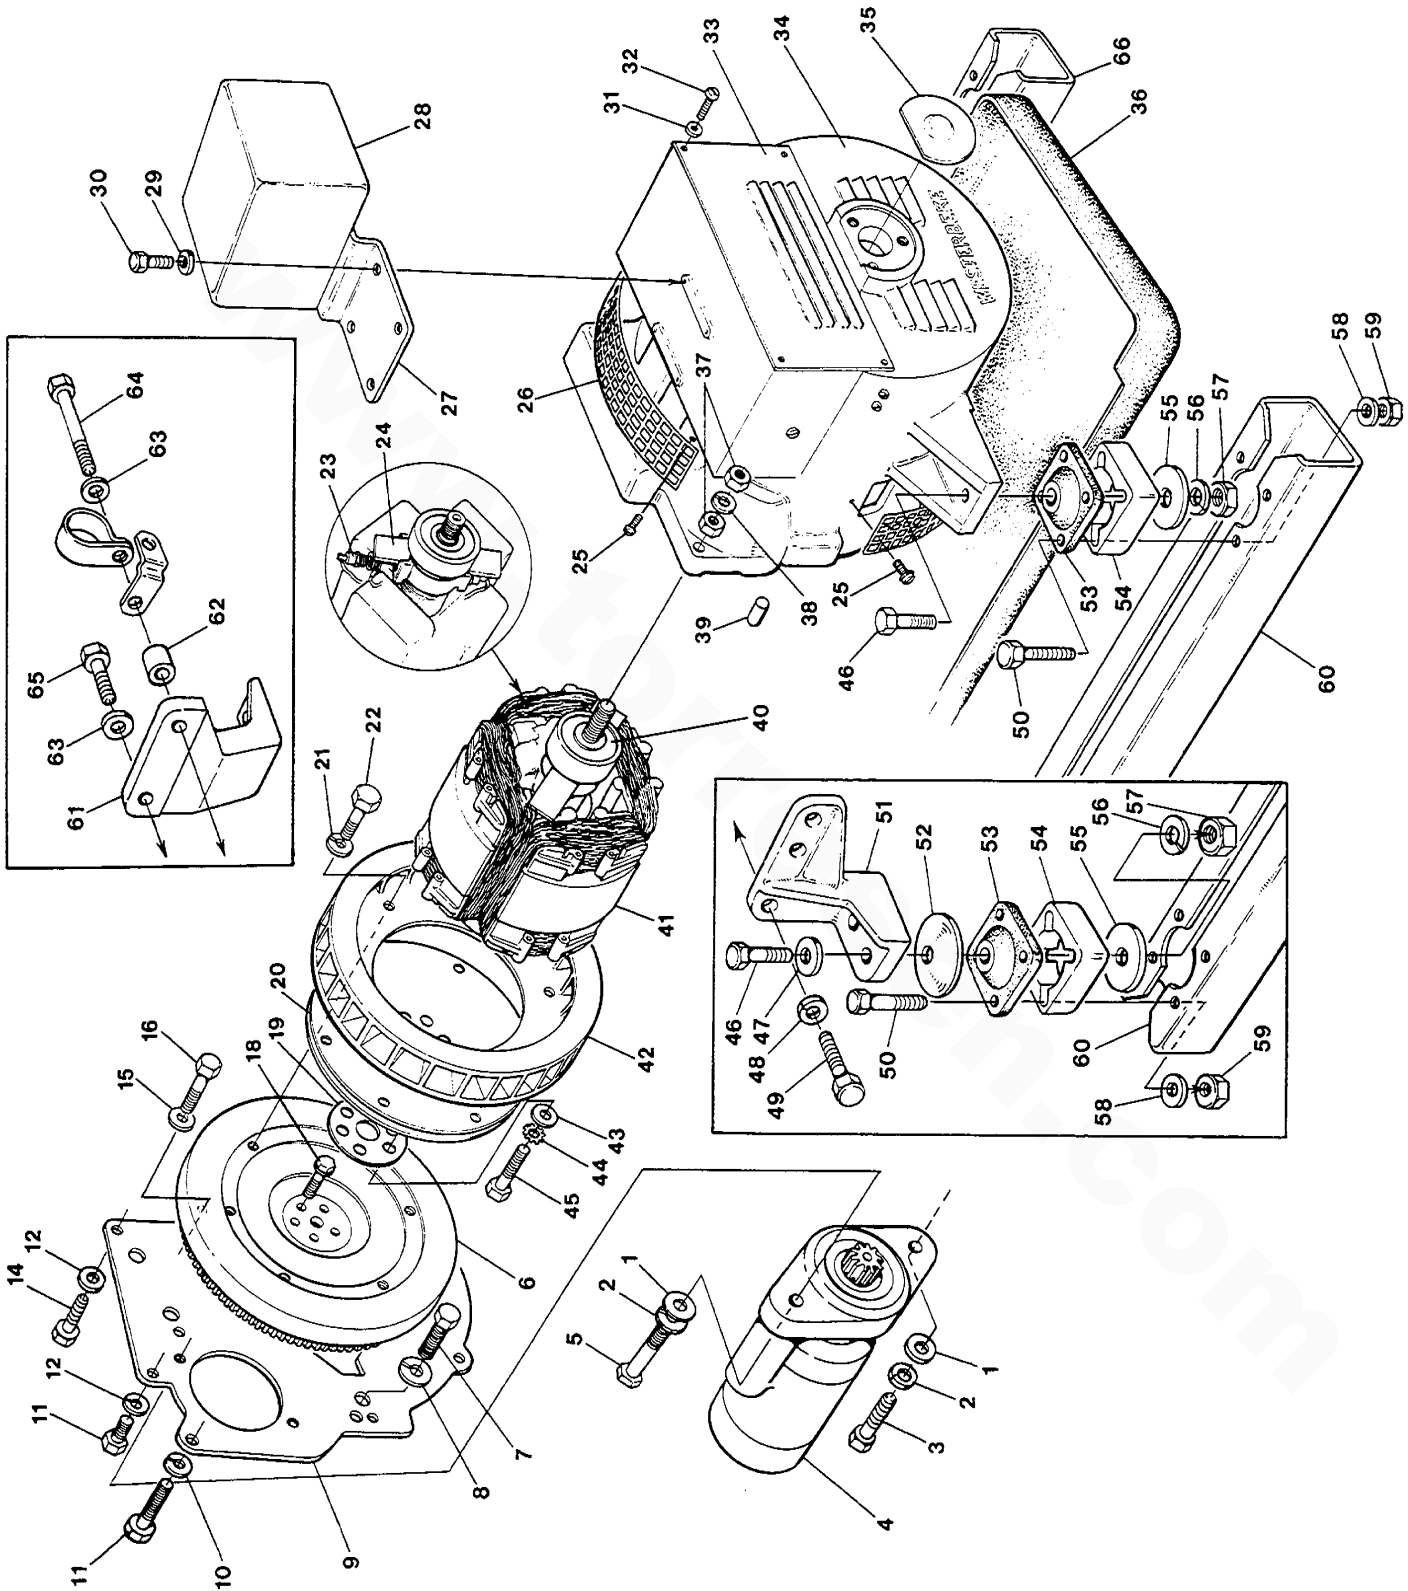

4.5 BCG - 7.0 BCG GENERATOR - BACK END - GENERATOR - MOUNTS

4.5 BCG - 7.0 BCG GENERATOR - BACK END - GENERATOR - MOUNTS

REF	PN	NAME	REMARKS	QUAN
1	031789	WASHER	M10 DIN 125	2
2	019262	LOCKWASHER	M10 DIN 127	2
3	034590	CAPSCREW	M10 X 40 DIN 933	1
4	034552	MOTOR	STARTER 12 VDC	1
5	034589	CAPSCREW	M10 X 30 DIN 933	1
6-1	036410	FLYWHEEL	BALANCED WITH RING GEAR	1
6-2	032996	GEAR	RING	1
7	024959	CAPSCREW	M12 X 1.25 X 25 DIN 961	3
8	031792	LOCKWASHER	M12 DIN 127	3
9	036408	PLATE	BACK	1
10	019262	LOCKWASHER	M10 DIN 127	1
11	034833	CAPSCREW	M10 X 60 DIN 912	1
12	019262	LOCKWASHER	M10 DIN 127	5
13	013629	CAPSCREW	M10 X 25 DIN 933	3
14	034589	CAPSCREW	M10 X 30 DIN 933	2
15	031786	LOCKWASHER	M 8 DIN 127	2
16	017196	CAPSCREW	M 8 X 20 DIN 933	2
18	036588	BOLT	FLYWHEEL	6
19	035928	PLATE	DRIVE DISC TO ARMATURE	1
20	035927	DISC	DRIVE	2
21	031786	LOCKWASHER	M 8 DIN 127	8
22	017196	CAPSCREW	M 8 X 20 DIN 933	8
23		DIODE	SEE REF 24	2
24	035971	BRIDGE	DIODE ASSEMBLY	1
25	031933	SCREW	M 5 X 10 DIN 85A	2
26	035974	GUARD	AIR	1
27	037824	BRACKET	PANEL MOUNT-INCLUDED WITH PANEL ASSEMBLY	1
28		PANEL	BOX AND HARNESS-SEE CONTROL PANEL PAGE	1
29	031783	LOCKWASHER	M 6 DIN 127	4
30	031825	CAPSCREW	M 6 X 12 DIN 933	4
31	031914	LOCKWASHER	M 5 DIN 6797A	4
32	031918	SCREW	M 5 X 10 DIN 84A	4
33-1	035984	COVER	4.5 BCG	1
33-2	035975	COVER	7.0 BCG	1
34- 1	037429	GENERATOR	ASSEMBLY 4.5 BCG	1
34- 2	037438	GENERATOR	ASSEMBLY 7.0 BCG 60/50HZ	1
34- 3	038001	GENERATOR	ASSEMBLY 7.0 BCGA 60HZ ONLY NLA	1
34- 4	035983	HOUSING	INCLUDING STATOR 4.5 BCG TO 20245 NLA	1
34- 5	041218	HOUSING	INCLUDING STATOR 4.5 BCG FROM 20246	1
34- 6	035973	HOUSING	INCLUDING STATOR 7.0 BCG 60/50HZ	1
34- 7	038752	HOUSING	INCLUDING STATOR 7.0 BCGA 60HZ ONLY	1
34- 8	037721	STATOR	4.5 BCG TO 20245 NLA	1
34- 9	041216	STATOR	4.5 BCG FROM 20246	1
34-10	037722	STATOR	7.0 BCG 60/50HZ	1
34-11	038753	STATOR	7.0 BCGA 60HZ ONLY	1
35	034182	COVER	PTO	1
36	036377	DRIPTRAY		1