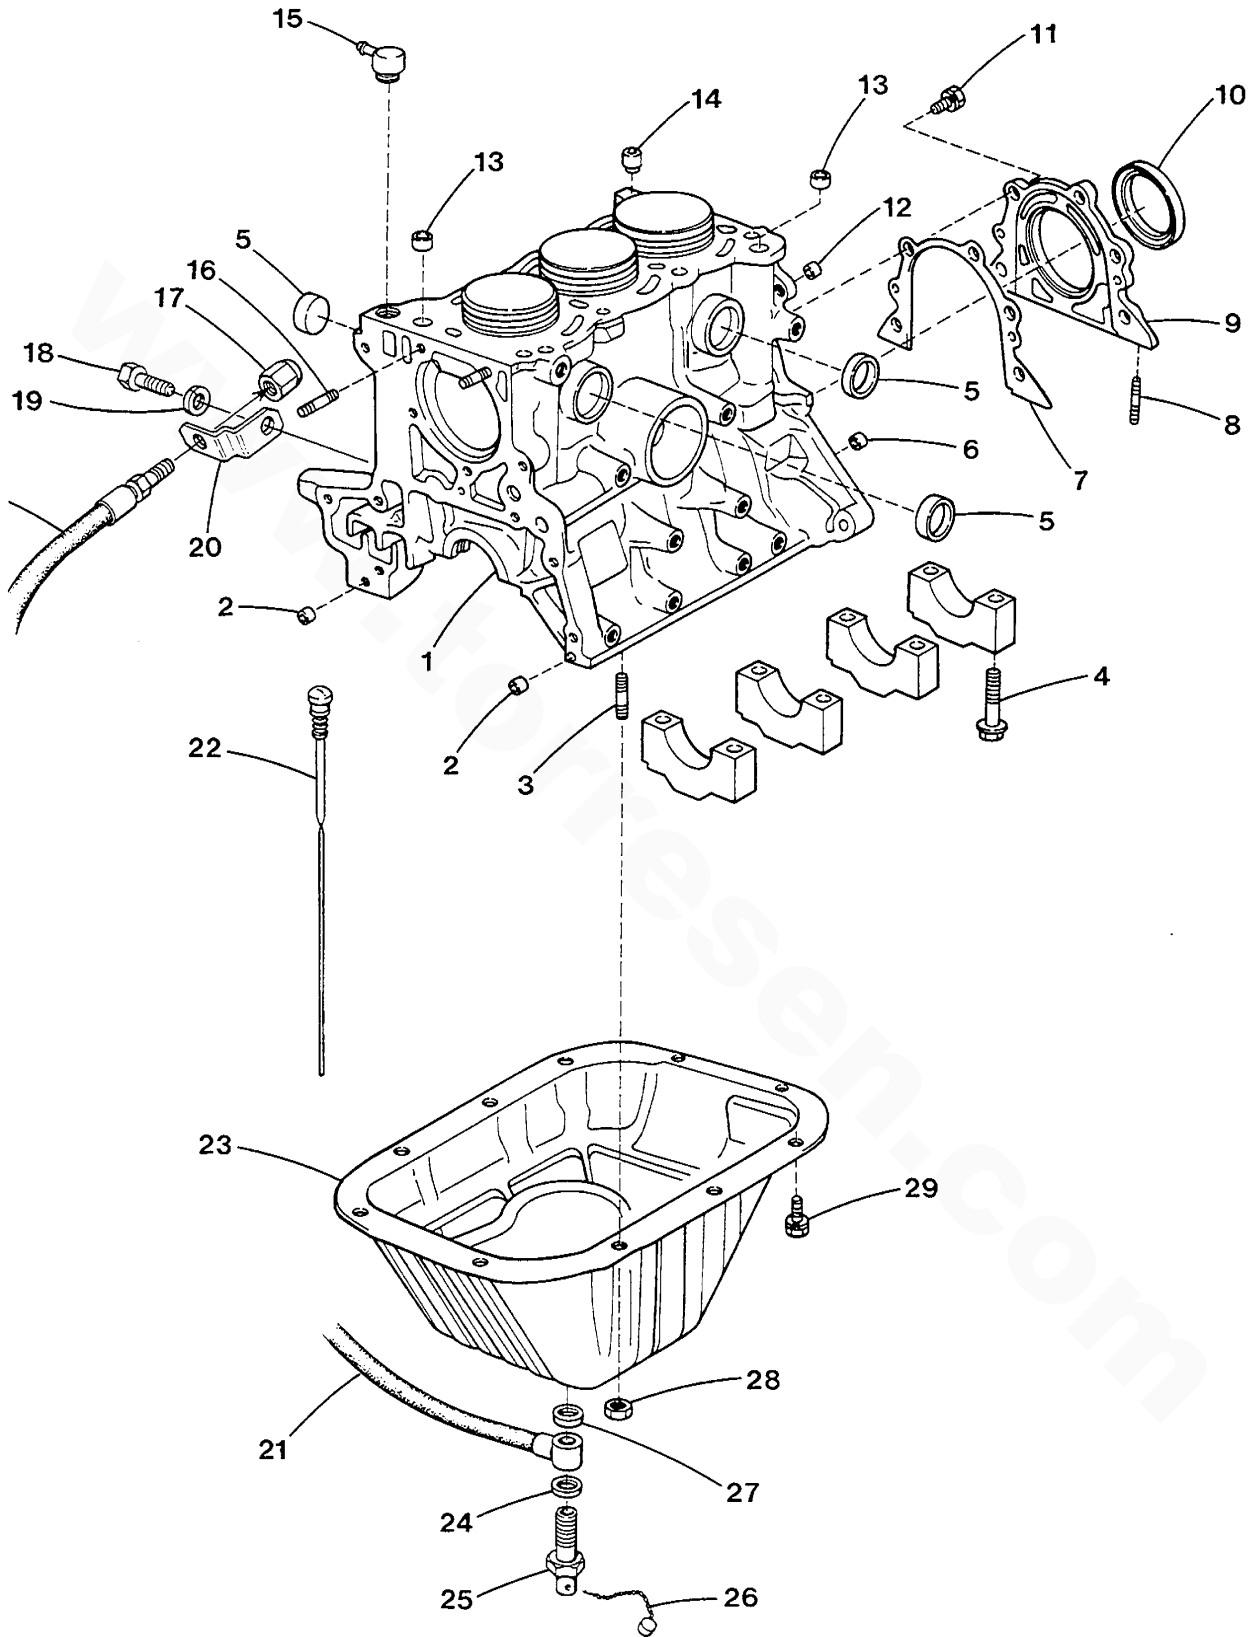

4.5 BCG - 7.0 BCG GENERATOR - CYLINDER BLOCK AND SUMP

4.5 BCG - 7.0 BCG GENERATOR - CYLINDER BLOCK AND SUMP

REF	PN	NAME	REMARKS	QUAN
1-1	038503	BLOCK	ASSEMBLY INCLUDING HEAD 4.5 BCG	1
1-2	038750	BLOCK	ASSEMBLY INCLUDING HEAD 7.0 BCG	1
2	037944	DOWEL		2
3	038731	STUD	M 6 X 10 DIN 939	2
4	037964	BOLT	MAIN BEARING CAP	8
5	024374	PLUG	EXPANSION 30 MM	4
6	037944	DOWEL		2
7	037871	GASKET		1
8	035683	STUD		2
9	037870	RETAINER	REAR OIL SEAL	1
10	035646	SEAL	OIL	1
11-1	017196	CAPSCREW	M 8 X 20 DIN 933	5
11-2	031786	LOCKWASHER	M 8 DIN 127	5
12	035629	DOWEL		2
13	035630	DOWEL	TUBULAR	2
14	037873	TUBE	OIL FEED TO HEAD	1
15	037955	ELBOW	BREATHER	1
16	038733	STUD	M 8 X 22	2
17	024905	CAP	SUMP DRAIN HOSE	1
18	019262	LOCKWASHER	M10 DIN 127	1
19	024952	CAPSCREW	M10 X 1.25 X 45 DIN 960	1
20	024922	BRACKET	SUMP DRAIN HOSE	1
21	031084	HOSE	SUMP DRAIN	1
22	037918	DIPSTICK		1
23-1	037878	SUMP	4.5 BCG	1
23-2	037878	SUMP	7.0 BCG TO 1930333	1
23-3	041624	SUMP	7.0 BCG FROM 1930334	1
24	036493	WASHER	SUMP DRAIN BANJO	1
25	036823	BOLT	SUMP DRAIN	1
26	037393	SEAL	LEAD WIRE	1
27	036647	WASHER	NYLATRON M12 BOLT	1
28	036211	NUT	M 6 JIS-FLANGE	2
29-1	035785	CAPSCREW	M 6 X 12 JIS 6 W/LOCKWASHER SUMP 37878	8
29-2	035785	CAPSCREW	M 6 X 12 JIS 6 W/LOCKWASHER SUMP 41624	15