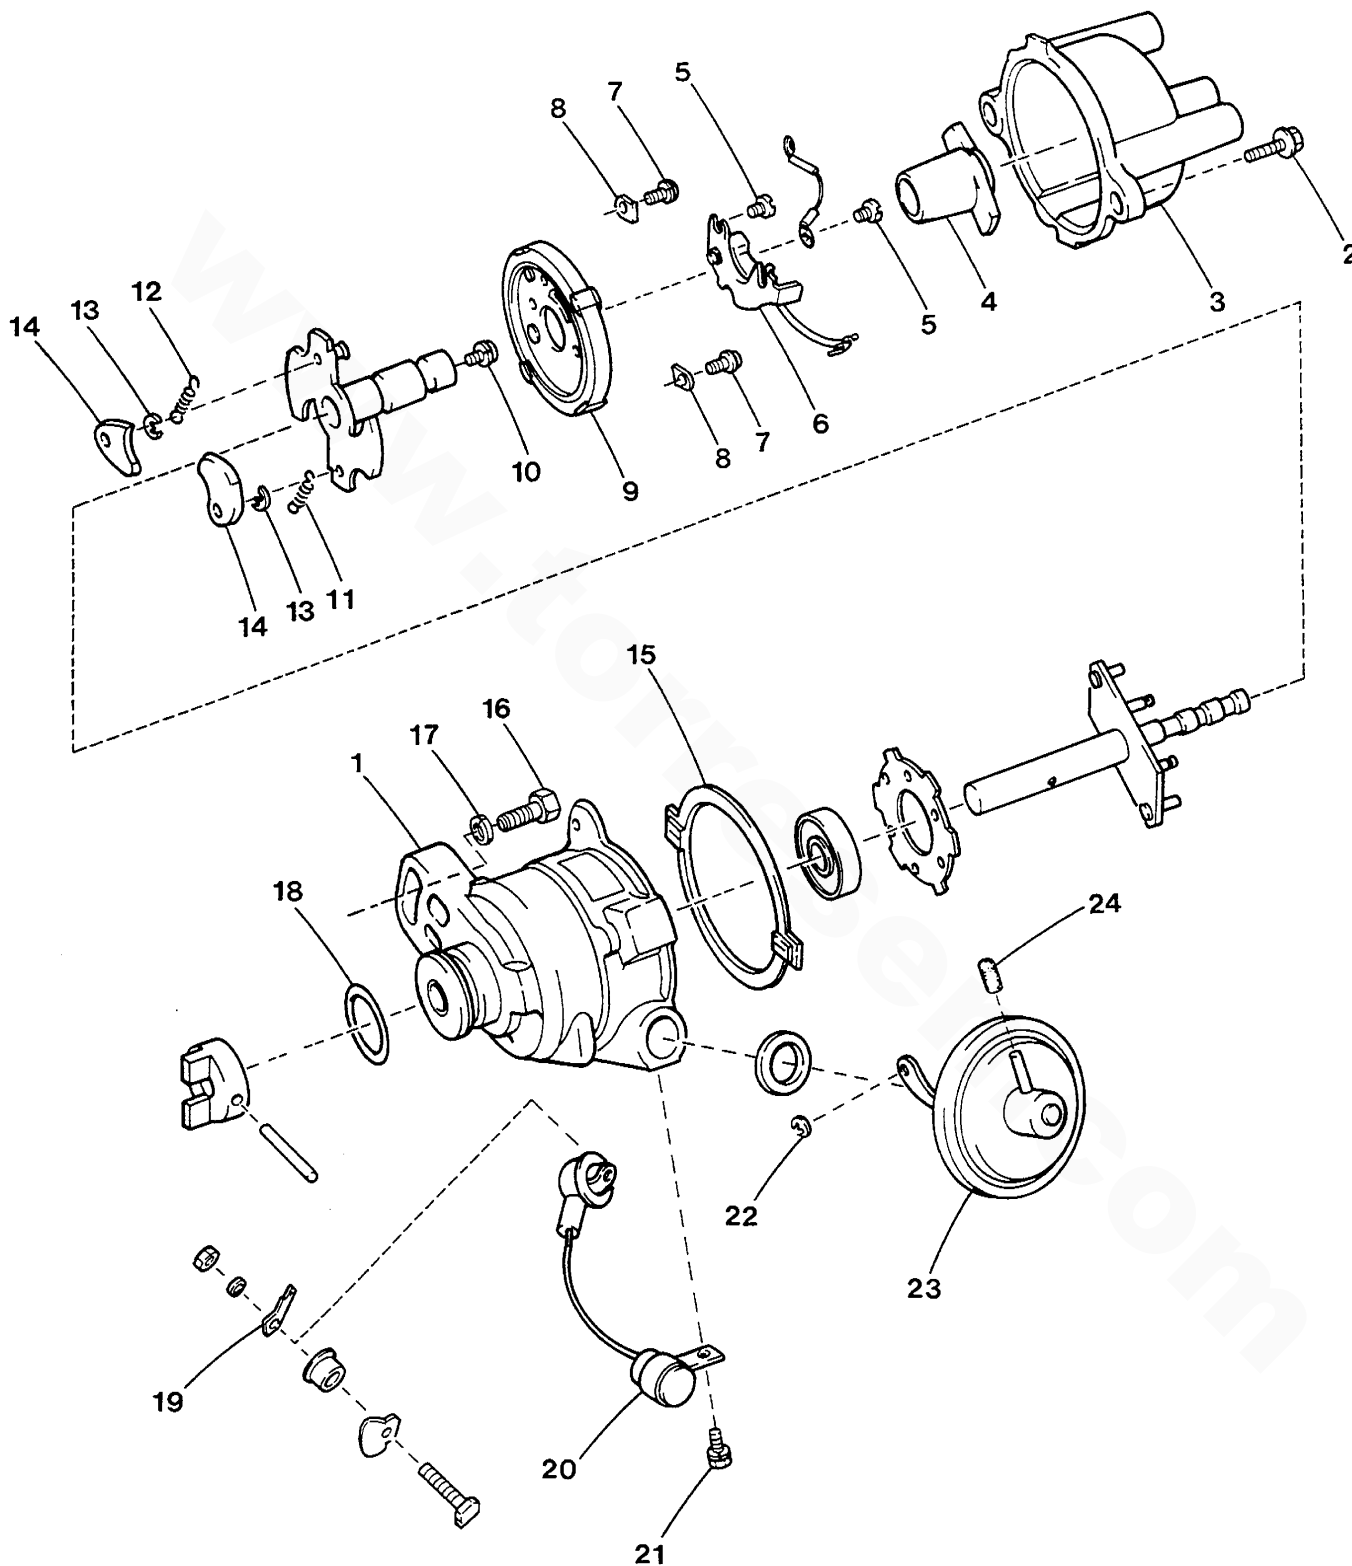

4.5 BCG - 7.0 BCG GENERATOR - DISTRIBUTOR

4.5 BCG - 7.0 BCG GENERATOR - DISTRIBUTOR

REF	PN	NAME	REMARKS	QUAN
1-1	037924	DISTRIBUTR	4.5 BCG	1
1-2	038561	DISTRIBUTR	7.0 BCG TO 1988 - NLA USE 37924	1
1-3	037924	DISTRIBUTR	7.0 BCG	1
2	037972	SCREW	DISTRIBUTOR CAP	2
3	037925	CAP	DISTRIBUTOR	1
4-1	037926	ROTOR	DISTRIBUTOR 37924	1
4-2	038562	ROTOR	DISTRIBUTOR 38561	1
5	035744	SCREW	CONTACT SET	2
6	037929	CONTACT	SET	1
7	037969	SCREW		2
8	037971	WASHER		2
9	037927	PLATE		1
10	037970	SCREW		1
11-1	037931	SPRING	GOVERNOR DISTRIBUTOR 37924	1
11-2	038564	SPRING	GOVERNOR DISTRIBUTOR 38561 NLA USE 37931	1
12-1	037932	SPRING	GOVERNOR DISTRIBUTOR 37924	1
12-2	038565	SPRING	GOVERNOR DISTRIBUTOR 38561 NLA USE 37932	1
13	035745	RING	RETAINING	2
14-1	037930	WEIGHT	GOVERNOR DISTRIBUTOR 37924	2
14-2	038563	WEIGHT	GOVERNOR DISTRIBUTOR 38561 NLA USE 37930	2
15	037928	COVER	DUST	1
16-1	035781	CAPSCREW	DISTRIBUTOR	1
16-2	041569	CAPSCREW	SECURITY PIN	1
17-1		LOCKWASHER	INCLUDED WITH CAPSCREW 35781	1
17-2	033381	WASHER	CAPSCREW 41569	1
17-3	031786	LOCKWASHER	M 8 DIN 17 CAPSCREW 41569	1
18	037973	O-RING		1
19	037974	TERMINAL		1
20	037975	CONDENSER		1
21	035673	SCREW		1
22	035745	WASHER		1
23	037933	MODULE	VACUUM ADVANCE	1
24	033885	CAP	VINYL	1