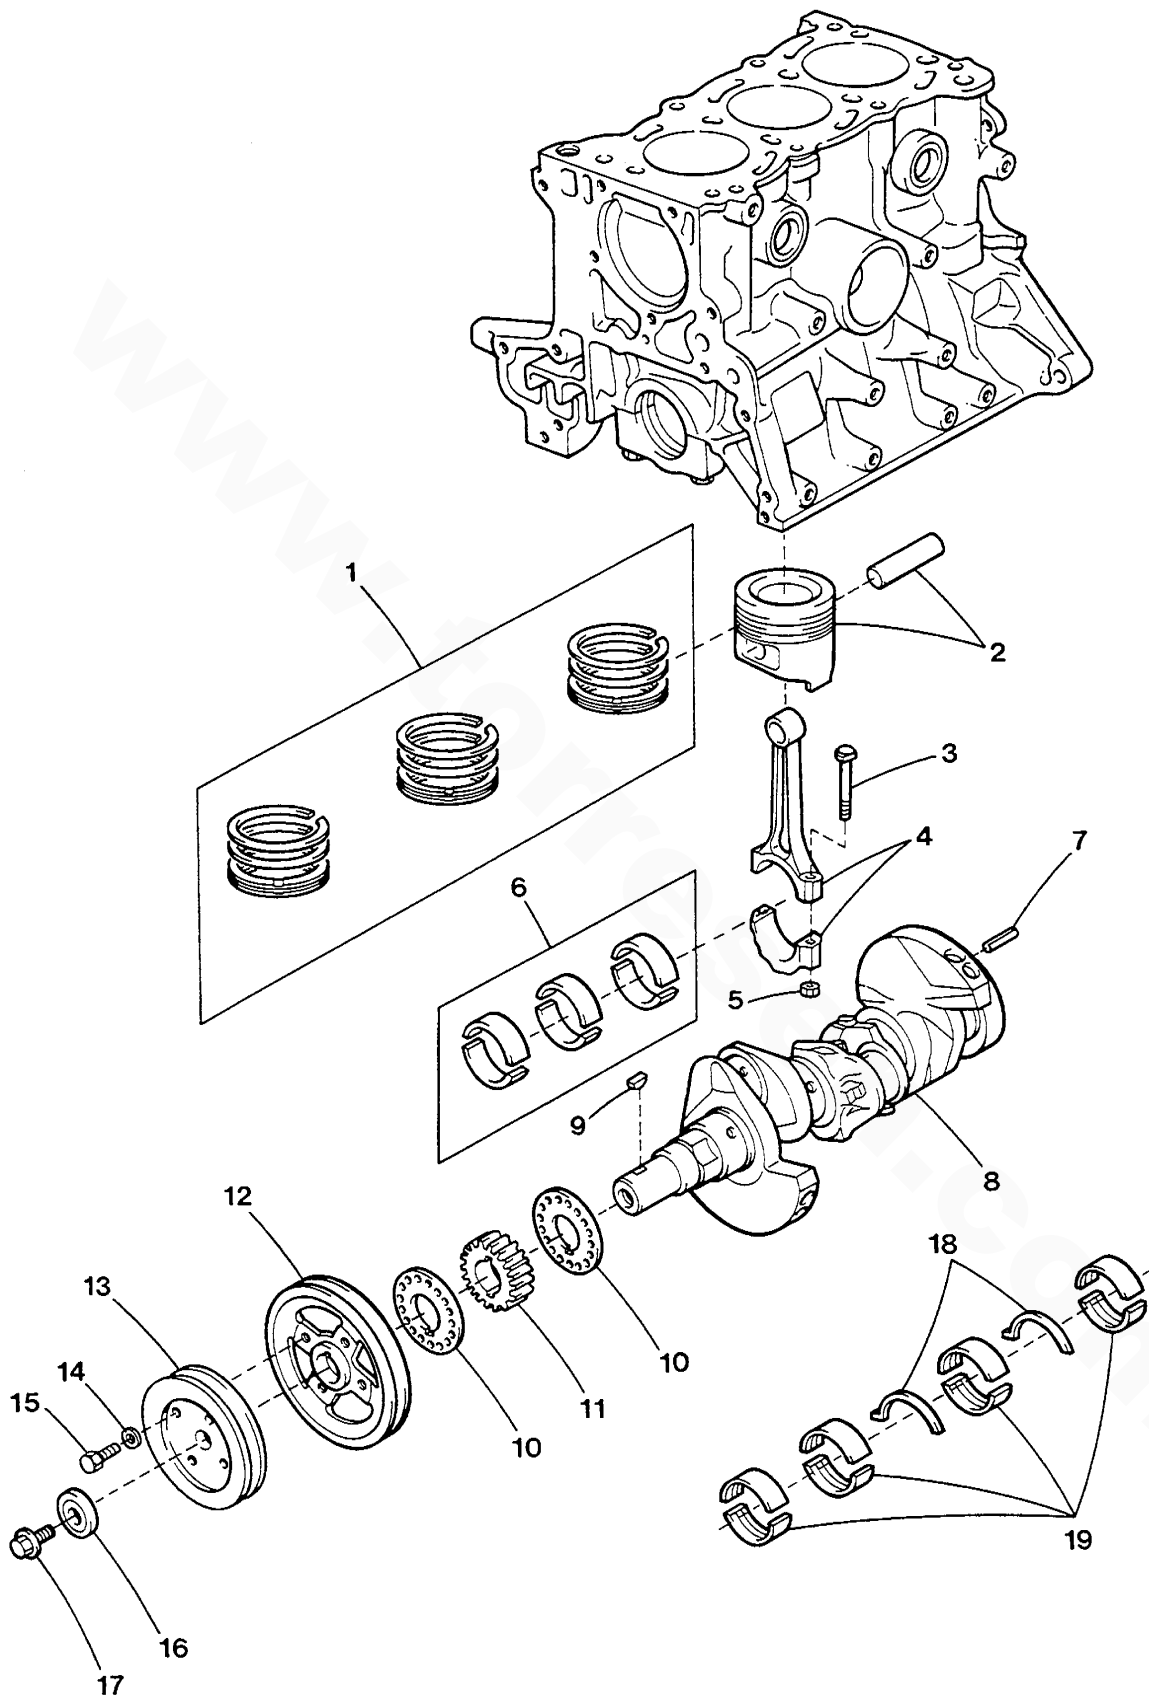

7.0 BCG GENERATOR - CRANKSHAFT - PISTONS

7.0 BCG GENERATOR - CRANKSHAFT - PISTONS

REF	PN	NAME	REMARKS	QUAN
1-1	038543	RING SET	STD-ENGINE SET	1
1-2	038544	RING SET	0.25MM-ENGINE SET	1
1-3	038545	RING SET	0.50MM-ENGINE SET	1
1-4	038546	RING SET	0.75MM-ENGINE SET	1
1-5	038547	RING SET	1.00MM-ENGINE SET	1
2-1	038548	PISTON	STD	3
2-2	038549	PISTON	0.25MM	3
2-3	038550	PISTON	0.50MM	3
2-4	038551	PISTON	0.75MM	3
2-5	038552	PISTON	1.00MM	3
3	035541	BOLT	CONNECTING ROD	6
4	038553	ROD	CONNECTING INCLUDING BOLT AND NUT	3
5	036213	NUT	CONNECTING ROD BOLT	6
6-1	038554	BEARING	CONNECTING ROD-ENGINE SET STD	1
6-2	038555	BEARING	CONNECTING ROD-ENGINE SET 0.25MM	1
7	036214	PIN	SPRING	1
8-1	038556	CRANKSHAFT	TO 1749104	1
8-2	041650	CRANKSHAFT	FROM 1749105	1
9-1	035632	KEY	WOODRUFF TO 1749104	1
9-2	041640	KEY	WOODRUFF-NO ROCK FROM 1749105	1
10	037895	FLANGE	TIMING BELT	2
11-1	037899	PULLEY	TIMING BELT TO 1S56257	1
11-2	041635	PULLEY	TIMING BELT FROM 1S56258	1
12-1	037894	PULLEY	CRANKSHAFT TO 1S56257	1
12-2	041631	PULLEY	CRANKSHAFT FROM 1S56258	1
13	037937	PULLEY	CRANKSHAFT	1
14	031786	LOCKWASHER	M 8 DIN 127	4
15	035791	CAPSCREW	M 8 X 14 JIS 6	4
16	035623	WASHER	CRANKSHAFT PULLEY	1
17	035784	BOLT	CRANKSHAFT PULLEY	1
18-1	038531	WASHER	THRUST-ENGINE SET STD	1
18-2	038532	WASHER	THRUST-ENGINE SET 0.125MM	1
18-3	038533	WASHER	THRUST-ENGINE SET 0.25MM	1
19-1	038541	BEARING	MAIN-ENGINE SET STD	1
19-2	038542	BEARING	MAIN-ENGINE SET 0.25MM	1