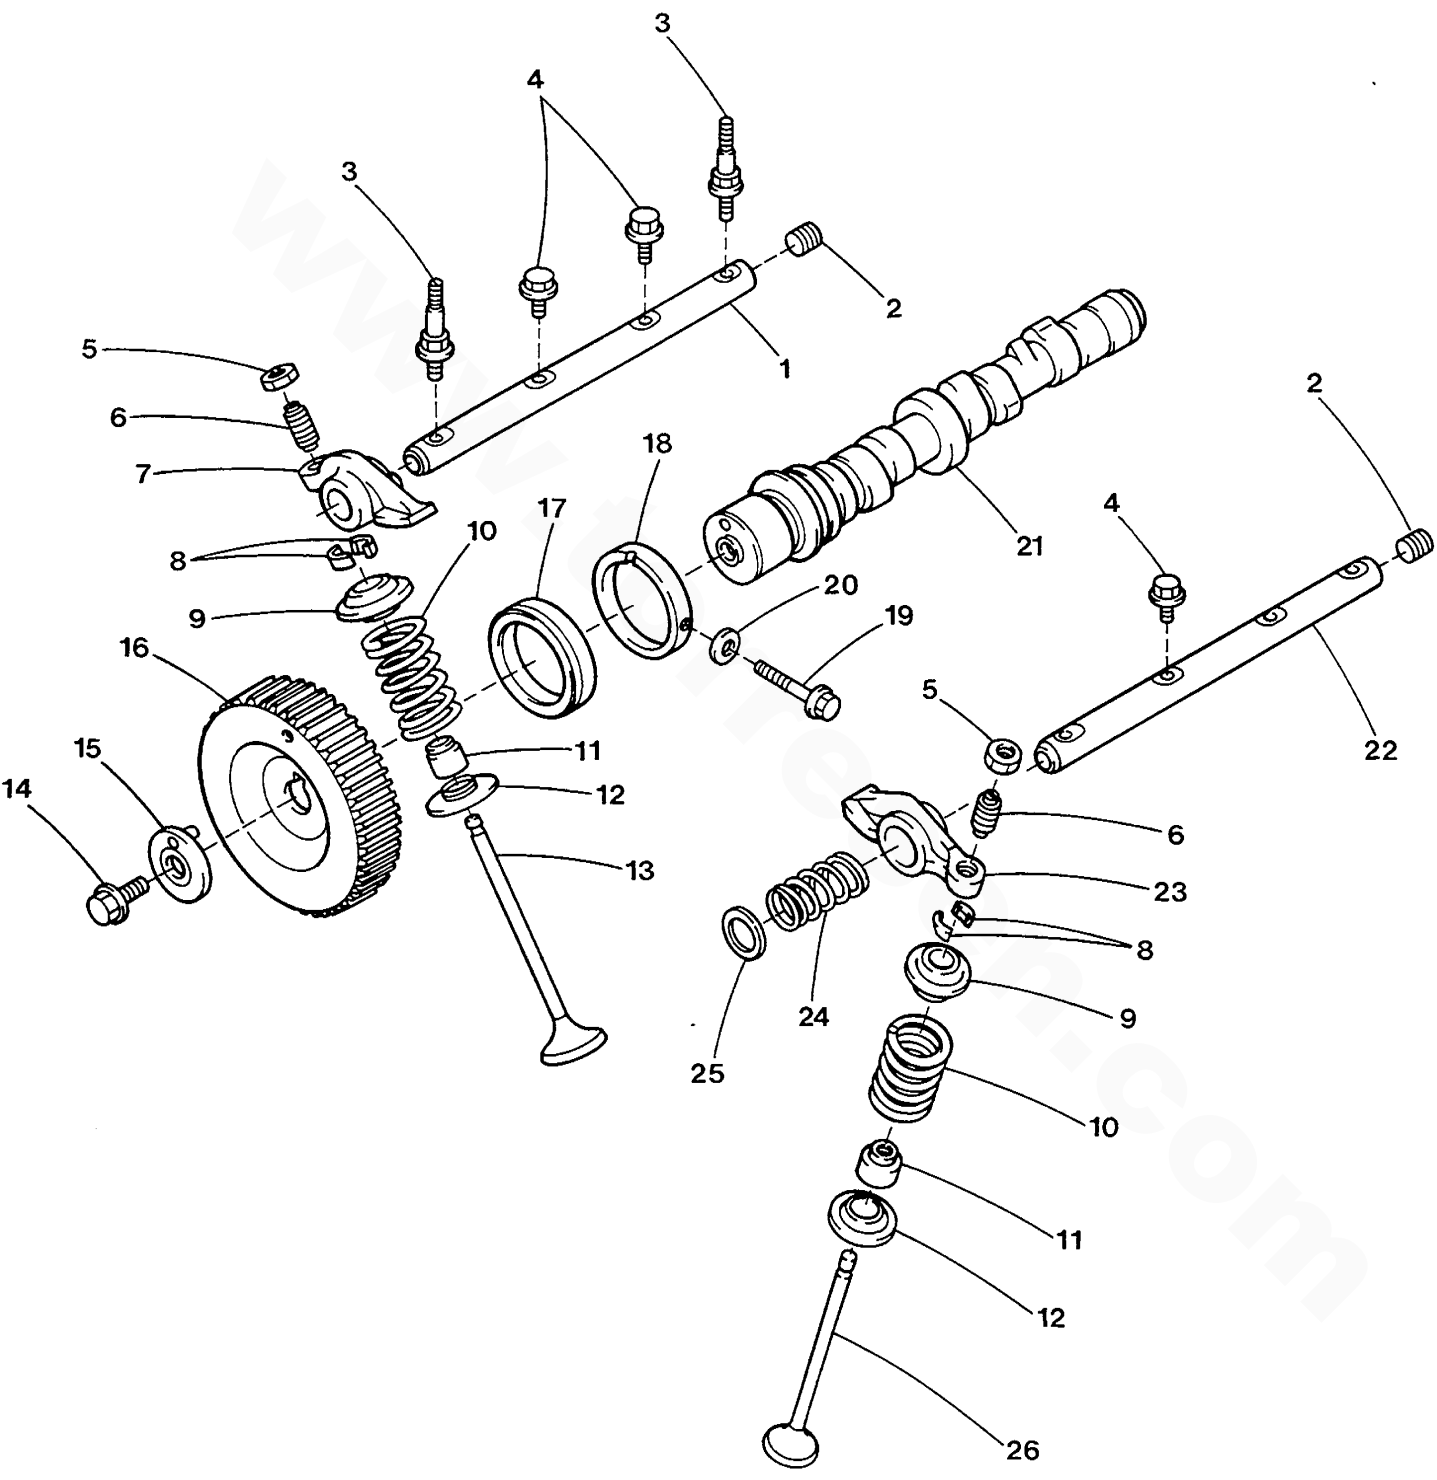

4.5 BCG - 7.0 BCG GENERATOR - CAMSHAFT - ROCKER SHAFT

4.5 BCG - 7.0 BCG GENERATOR - CAMSHAFT - ROCKER SHAFT

REF	PN	NAME	REMARKS	QUAN
1	037909	SHAFT	ROCKER INCLUDING PLUGS-INTAKE	1
2	037976	PLUG	ROCKER SHAFT	4
3	038722	STUD	ROCKER SHAFT	2
4	038720	BOLT	ROCKER SHAFT	6
5	035813	NUT	ROCKER ADJUSTING SCREW	6
6	037967	SCREW	ROCKER ADJUSTING	6
7	037908	ROCKER	INTAKE	3
8	037966	COLLET	VALVE SPRING	12
9	037906	SEAT	VALVE SPRING UPPER	6
10	037962	SPRING	VALVE	6
11	037965	SEAL	VALVE STEM OIL	6
12	037905	SEAT	VALVE SPRING LOWER	6
13-1	037903	VALVE	INTAKE 4.5 BCG	3
13-2	038559	VALVE	INTAKE 7.0 BCG	3
14	036215	CAPSCREW	M10 X 1.25 X 25 JIS-FLANGE	1
15	038726	WASHER	PULLEY	1
16-1	037900	PULLEY	TIMING BELT 4.5 BCG TO 0S09028	1
16-2	041636	PULLEY	TIMING BELT 4.5 BCG FROM 0S09029	1
16-3	037900	PULLEY	TIMING BELT 7.0 BCG TO 1S56257	1
16-4	041636	PULLEY	TIMING BELT 7.0 BCG FROM 1S56258	1
17-1	037950	SEAL	OIL 4.5 BCG TO 1S16095	1
17-2	041643	SEAL	OIL 4.5 BCG FROM 1S16096	1
17-3	037950	SEAL	OIL 7.0 BCG TO 1S56258	1
17-4	041643	SEAL	OIL 7.0 BCG FROM 1S56258	1
18-1	037901	PLATE	CAMSHAFT THRUST 4.5 BCG TO 0S09028	1
18-2	041637	PLATE	CAMSHAFT THRUST 4.5 BCG FROM 0S09029	1
18-3	037901	PLATE	CAMSHAFT THRUST 7.0 BCG TO 1S56257	1
18-4	041637	PLATE	CAMSHAFT THRUST 7.0 BCG FROM 1S56258	1
19	038729	BOLT	CAMSHAFT BEARING LOCK	1
20	037956	GASKET	CAMSHAFT BEARING LOCK	1
21-1	037897	CAMSHAFT	4.5 BCG TO 0S09028	1
21-2	041632	CAMSHAFT	4.5 BCG FROM 0S09029	1
21-3	038557	CAMSHAFT	7.0 BCG TO 1S56257	1
21-4	041651	CAMSHAFT	7.0 BCG FROM 1S56258	1
22	037910	SHAFT	ROCKER INCLUDING PLUGS-EXHAUST	1
23	037908	ROCKER	EXHAUST	3
24	037963	SPRING	ROCKER SHAFT	6
25	038725	WASHER		6
26-1	037904	VALVE	EXHAUST 4.5 BCG	3
26-2	038560	VALVE	EXHAUST 7.0 BCG	3