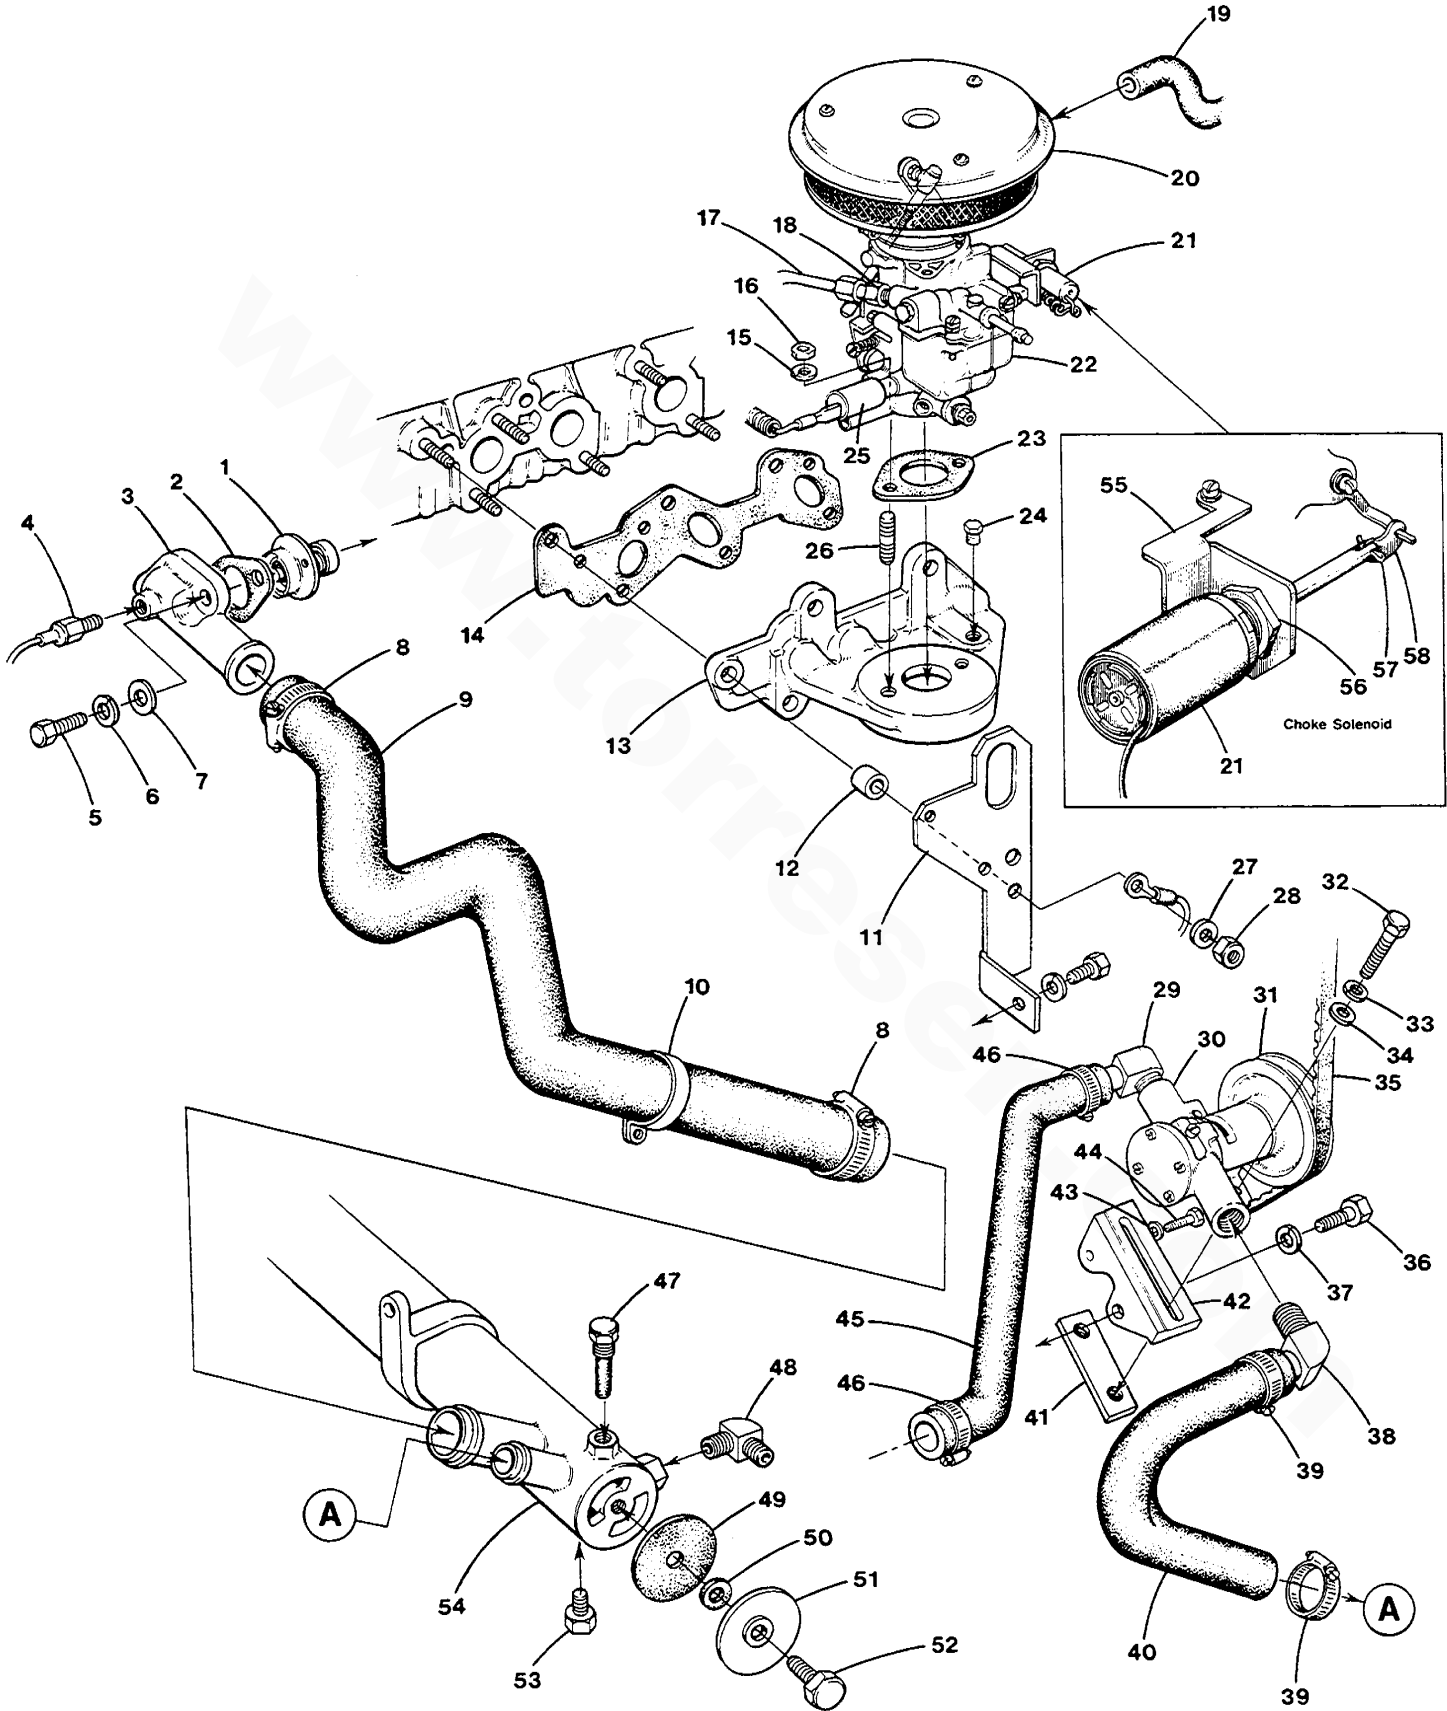

4.5 BCG - 7.0 BCG GENERATOR - FUEL SYSTEM - COOLING SYSTEM

4.5 BCG - 7.0 BCG GENERATOR - FUEL SYSTEM - COOLING SYSTEM

REF	PN	NAME	REMARKS	QUAN
38	034710	ELBOW	3/8NPT TO 7/8" HOSE	1
39	011386	CLAMP	HOSE 12	2
40	037608	HOSE	SEA WATER PUMP TO EXCHANGER	1
41	033018	PLATE	SEA WATER PUMP ADJUSTING	1
42	037258	BRACKET	SEA WATER PUMP	1
43	031786	LOCKWASHER	M 8 DIN 127	1
44	031811	CAPSCREW	M 8 X 55 DIN 931	1
45	038057	HOSE	GASDENSER TO SEA WATER PUMP	1
46	011405	CLAMP	HOSE 16	2
47	011885	ZINC		1
48	036614	ELBOW	3/8NPT TO 1" HOSE	1
49-1	033298	GASKET	EXCHANGER END COVER 4.5 BCG	1
49-2	022851	GASKET	EXCHANGER END COVER 7.0 BCG	2
50-1	019321	O-RING	4.5 BCG	1
50-2	019321	O-RING	7.0 BCG	2
51-1	033297	COVER	EXCHANGER END 4.5 BCG	1
51-2	022850	COVER	EXCHANGER END 7.0 BCG	2
52-1	033402	CAPSCREW	5/16NC X 1/2 BRASS 4.5 BCG	1
52-2	022852	CAPSCREW	3/8NC X 1/2 BRASS 7.0 BCG	2
53	019369	PLUG	1/8NPT HEX HEAD BRASS	2
54-1	037562	EXCHANGER	HEAT 4.5 BCG	1
54-2	037772	EXCHANGER	HEAT 7.0 BCG	1
55	037751	BRACKET	CHOKE SOLENOID	1
56	038042	NUT	CHOKE SOLENOID	1
57	011796	PIN	COTTER	1
58	037819	LINKAGE	CHOKE SOLENOID TO CARBURETOR	1