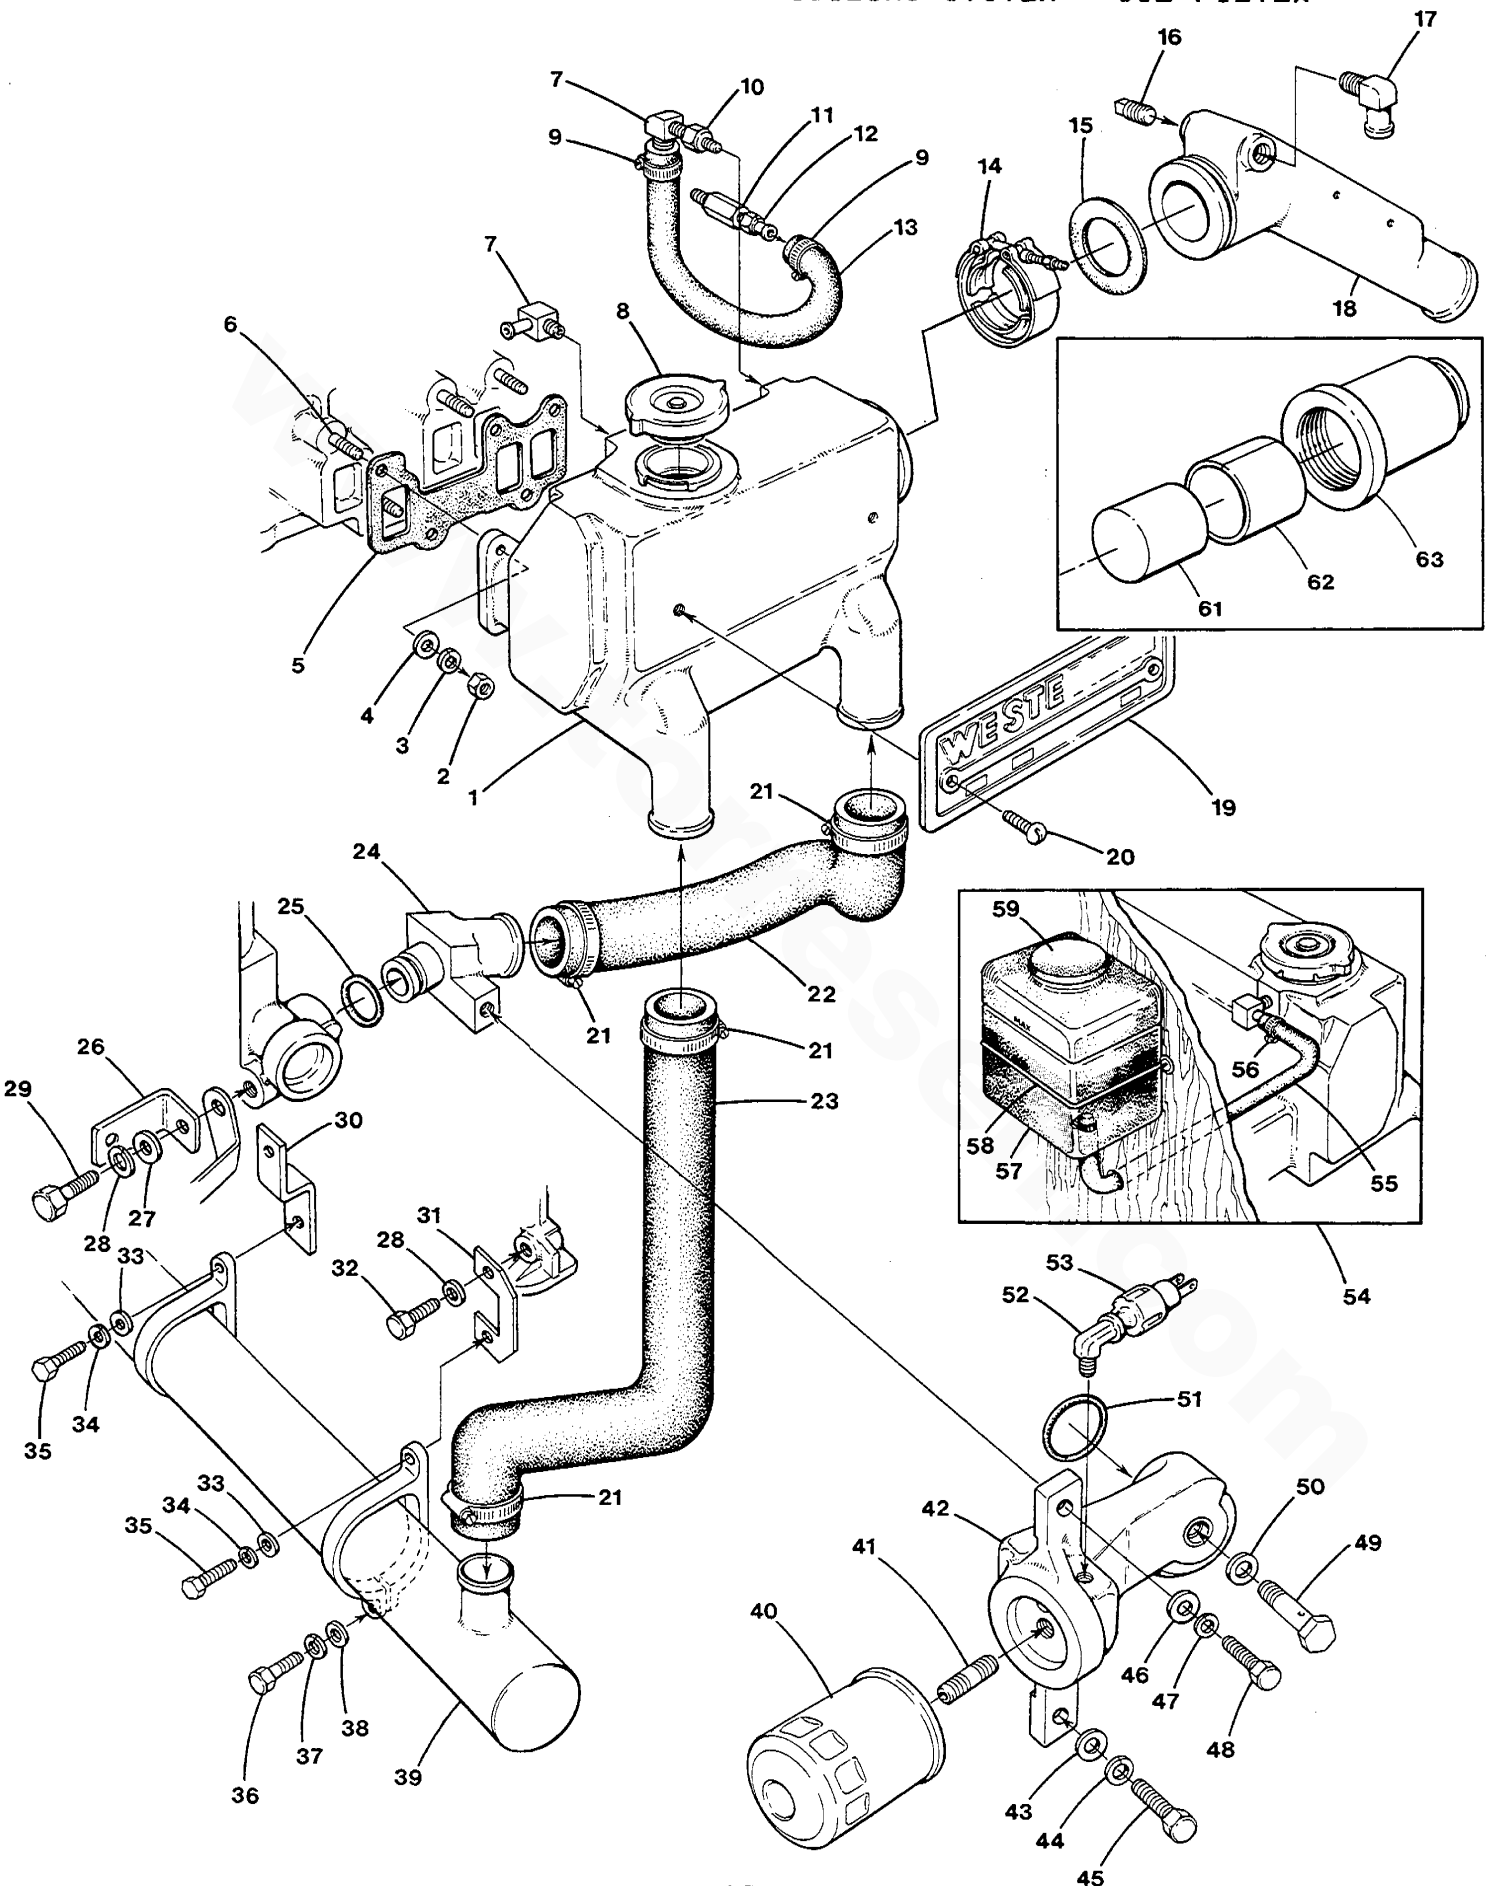

4.5 BCG - 7.0 BCG GENERATOR - COOLING SYSTEM - OIL FILTER

4.5 BCG - 7.0 BCG GENERATOR - COOLING SYSTEM - OIL FILTER

REF	PN	NAME	REMARKS	QUAN
1	037320	MANIFOLD	EXHAUST	1
2	018242	NUT	M 8 DIN 934	5
3	031786	LOCKWASHER	M 8 DIN 127	5
4	031787	WASHER	M 8 DIN 125	5
5	037983	GASKET	EXHAUST MANIFOLD TO HEAD	1
6	015830	STUD	M 8 X 25 DIN 939	5
7	024907	ELBOW	1/8NPT TO 5/16" HOSE	2
8	024306	CAP	PRESSURE	1
9	024906	CLAMP	HOSE 6	2
10	013339	ADAPTER	1/8NPT	1
11	024844	ADAPTER	1/8BSPT TO 1/8NPT	1
12	021448	CONNECTOR	MALE 1/8NPT TO HOSE	1
13	035435	HOSE	5/16 ID - INCHES REQUIRED	7
14	036541	CLAMP	EXHAUST ELBOW	1
15	036425	GASKET	EXHAUST ELBOW	1
16	035747	PLUG	1/2NPT BRASS	1
17	036616	ELBOW	1/2NPT TO 1" HOSE	1
18	037402	ELBOW KIT	WATER INJECTED EXHAUST INCL REF 14-18	1
19	036809	NAMEPLATE		1
20	031935	SCREW	8-32 X 1/4 OVAL HEAD SS	2
21	021878	CLAMP	HOSE 20	4
22	037607	HOSE	MANIFOLD TO FRESH WATER PUMP	1
23	037381	HOSE	MANIFOLD TO EXCHANGER	1
24	037252	ELBOW	FRESH WATER PUMP INLET	1
25	037249	O-RING		1
26	037829	BRACKET	BELT GUARD	1
27	031787	WASHER	M 8 DIN 125	1
28	031786	LOCKWASHER	M 8 DIN 127	2
29	016789	CAPSCREW	M 8 X 16 DIN 933	1
30	037351	BRACKET	EXCHANGER	1
31	037352	BRACKET	EXCHANGER	1
32	021558	CAPSCREW	M 8 X 35 DIN 933	1
33	031759	WASHER	FLAT 5/16	2
34	031758	LOCKWASHER	5/16	2
35	031555	CAPSCREW	5/16NC X 1	2
36	031506	CAPSCREW	1/4NC X 1-1/4	2
37	031752	LOCKWASHER	1/4	2
38	031753	WASHER	FLAT 1/4	2
39-1	037562	EXCHANGER	HEAT 4.5 BCG	1
39-2	037772	EXCHANGER	HEAT 7.0 BCG	1