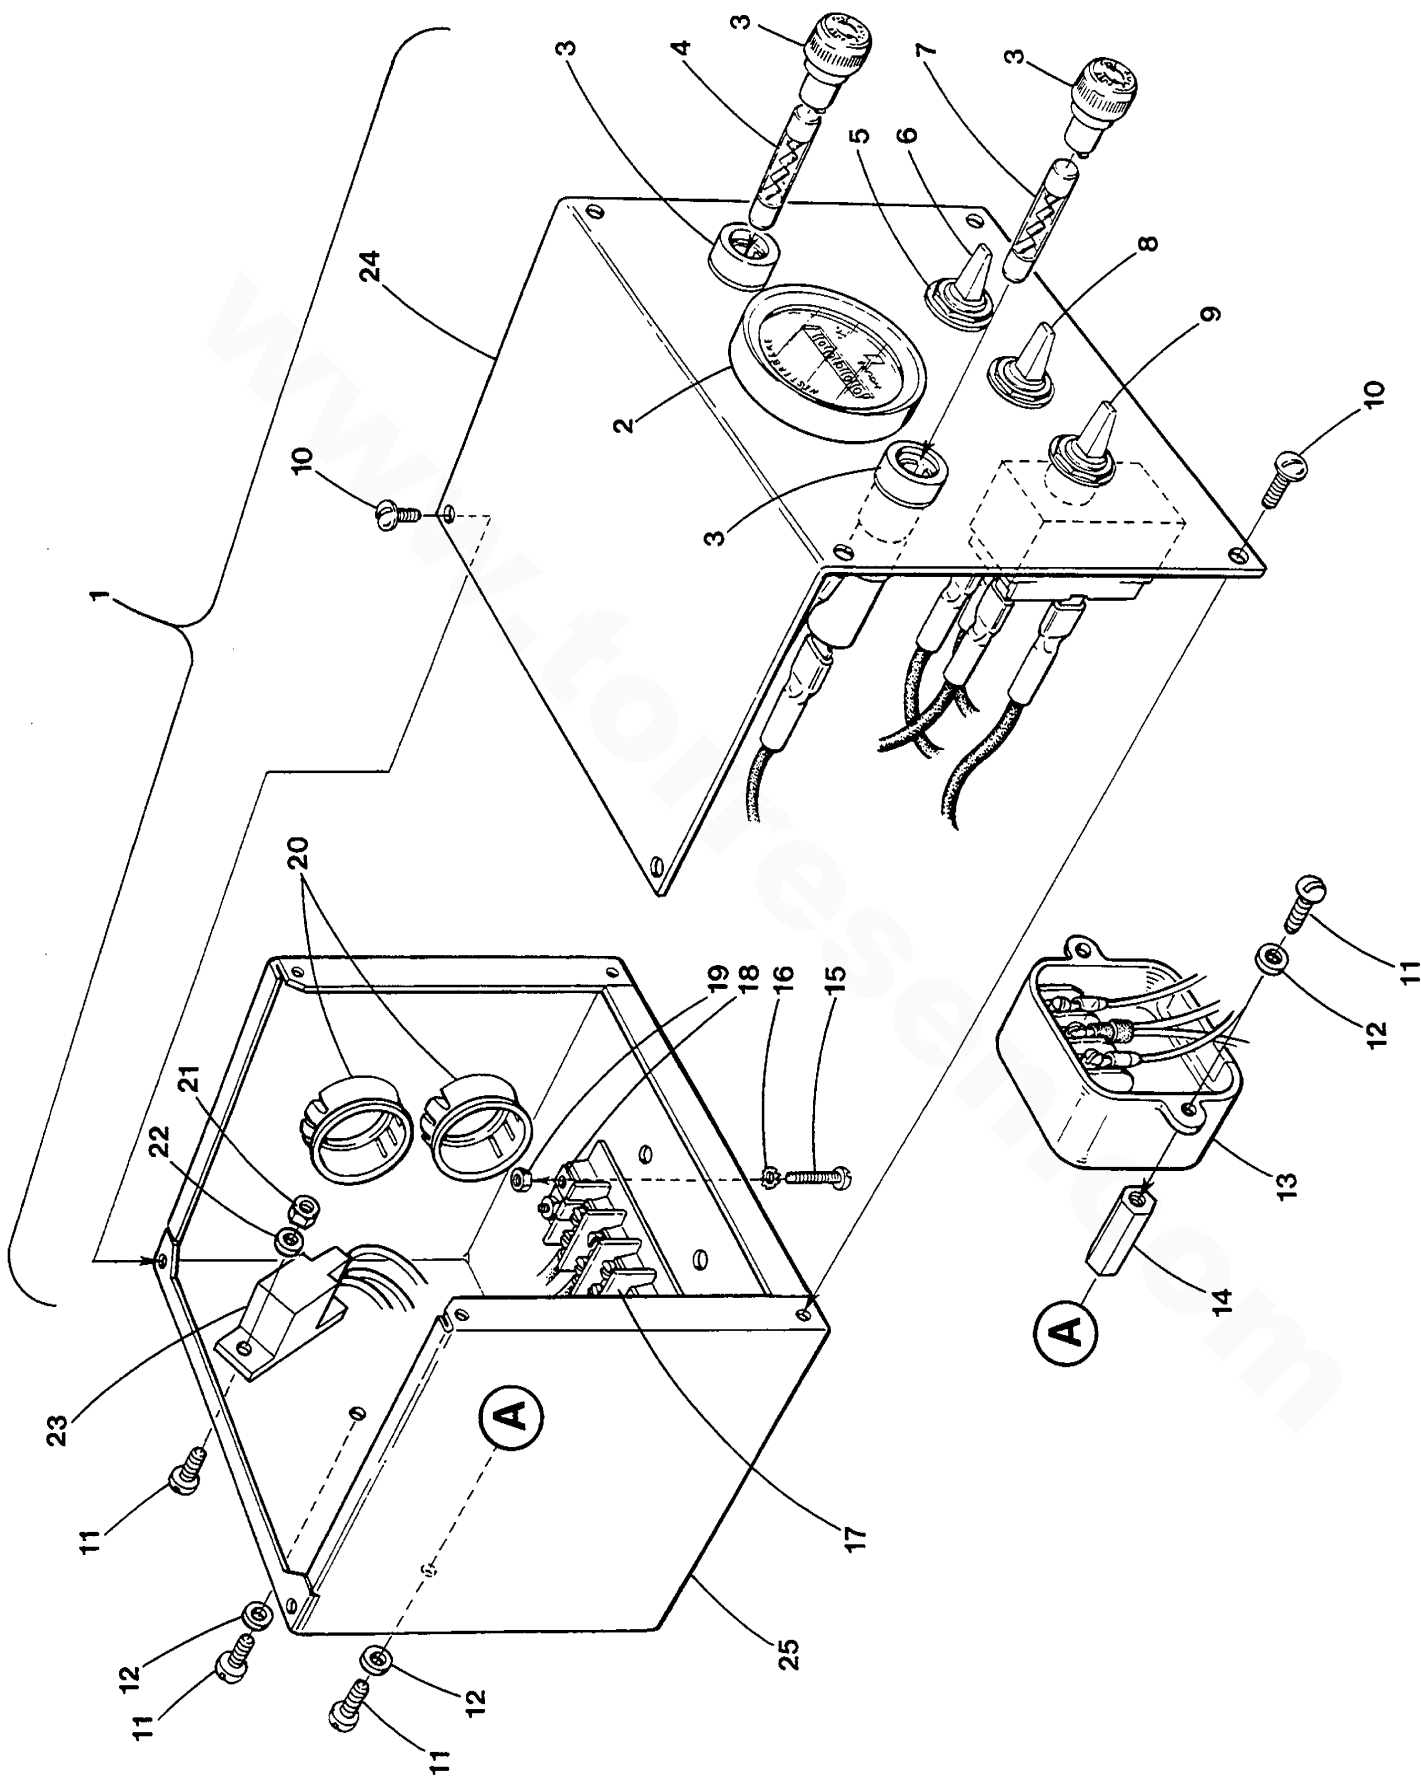

4.5 BCG - 7.0 BCG GENERATOR - CONTROL PANEL

4.5 BCG - 7.0 BCG GENERATOR - CONTROL PANEL

REF	PN	NAME	REMARKS	QUAN
1	037995	PANEL	COMPLETE INCLUDING HARNESS	1
2	036192	HOURLMETER		1
3	033767	HOLDER	FUSE	2
4	011468	FUSE	15 AMP	1
5	031999	RING	SWITCH LOCKING	3
6	033631	SWITCH	STOP-RED HANDLE	1
7	033769	FUSE	8 AMP	1
8	033632	SWITCH	START-WHITE HANDLE	1
9	033633	SWITCH	ON-BLACK HANDLE	1
10	031891	SCREW	8-32 X 3/8 TRUSS HEAD SS	6
11	031862	SCREW	8-32 X 3/8 SS	5
12	031846	LOCKWASHER	8 EXTERNAL TOOTH	4
13	035421	SHUTDOWN	OVERSPEED	1
14	035429	STANDOFF	OVERSPEED MOUNTING	2
15	031855	SCREW	6-32 X 5/8 SS	4
16	031840	LOCKWASHER	6 INTERNAL TOOTH	4
17-1	019121	BLOCK	TERMINAL	1
17-2	019122	MARKER	TERMINAL BLOCK	1
17-3	015223	JUMPER		1
18	015222	PLATE	SCREW	2
19	031837	NUT	6-32 HEX SS	4
20	023938	BUSHING	NYLON	2
21	031842	NUT	8-32 HEX SS	1
22-1	031843	WASHER	FLAT 8	1
22-2	031844	LOCKWASHER	8	1
23	037833	RELAY		1
24	037147	COVER	PANEL BOX	1
25	037836	BOX	PANEL	1