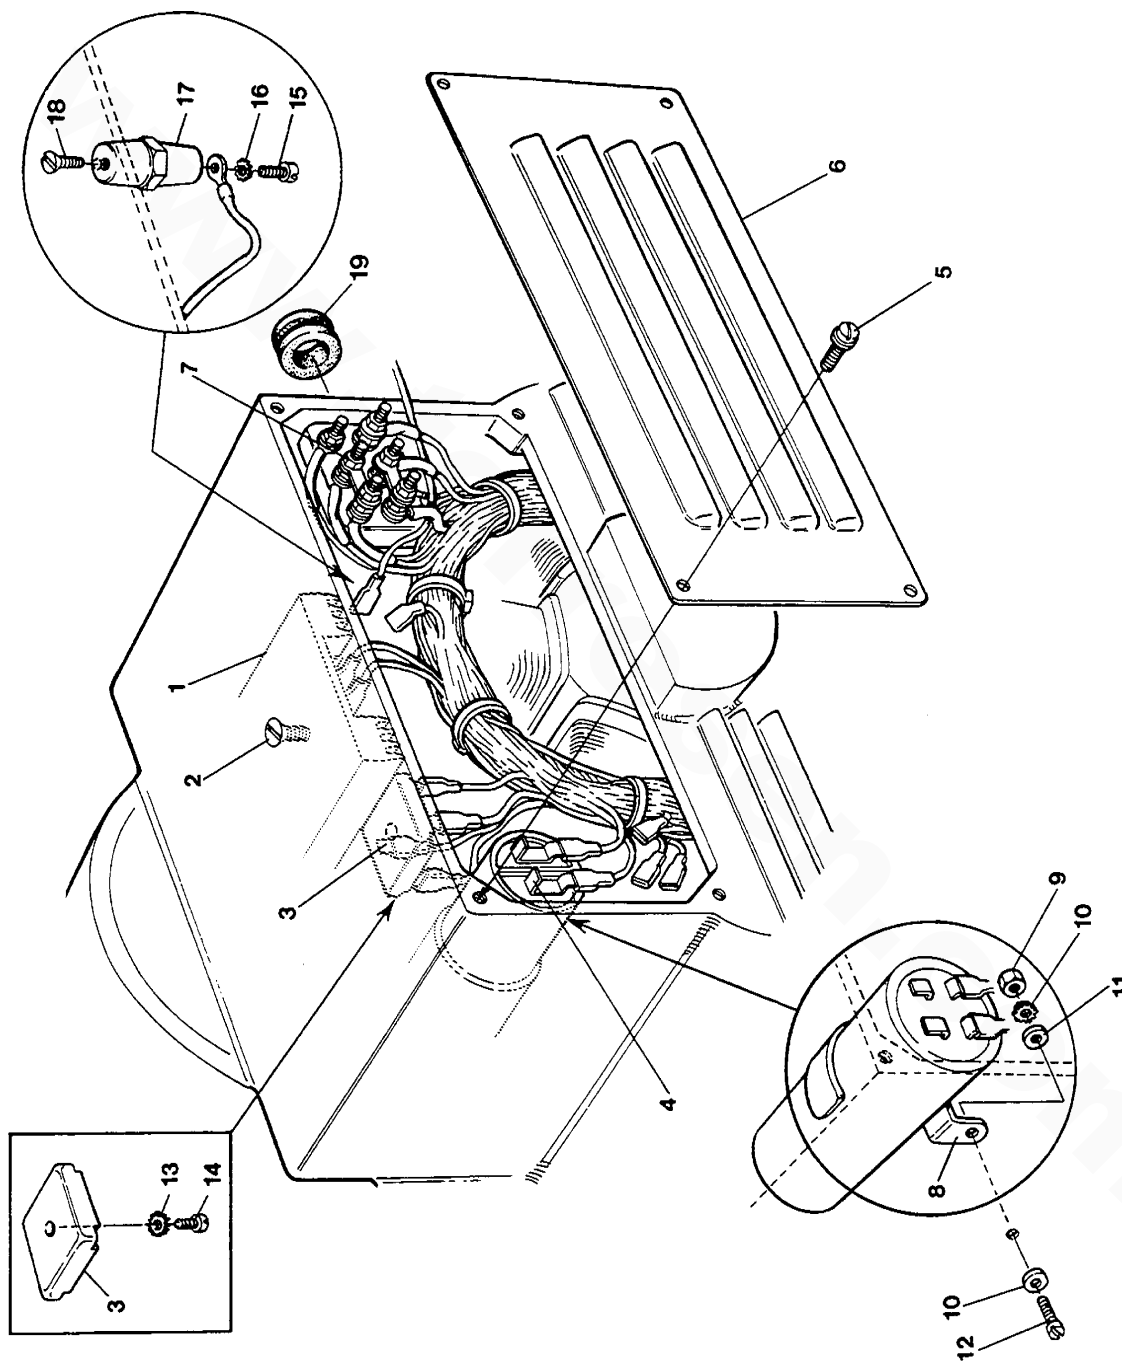

4.5 BCG 7.0 BCG GENERATOR - AC OUTPUT

4.5 BCG - 7.0 BCG GENERATOR - AC OUTPUT

REF	PN	NAME	REMARKS	QUAN
1	035981	CHARGER	BATTERY	1
2	031930	SCREW	M 5 X 10 DIN 963A	2
3	030809	RECTIFIER	BRIDGE	1
4-1	035978	CAPACITOR	4.5 BCG (31.5 MFD)	1
4-2	041199	CAPACITOR	4.5 BCG (35 MFD) S/N 20246C-20308C ONLY	1
4-3	035978	CAPACITOR	7.0 BCG 60/50HZ (31.5 MFD) TO 15506	2
4-4	039556	CAPACITOR	7.0 BCG 60/50HZ (18 MFD) FROM 15507	2
4-5	035978	CAPACITOR	7.0 BCGA 60HZ ONLY	1
5	031918	SCREW	M 5 X 10 DIN 84A	4
6-1	035984	COVER	4.5 BCG	1
6-2	035975	COVER	7.0 BCG	1
7	035940	BLOCK	TERMINAL-AC OUTPUT M 5 STUDS	1
8-1	035979	CLAMP	CAPACITOR 4.5 BCG,7.0 BCGA	1
8-2	035979	CLAMP	CAPACITOR 7.0 BCG	2
9-1	018241	NUT	M 5 DIN 934 4.5 BCG,7.0 BCGA	1
9-2	018241	NUT	M 5 DIN 934 7.0 BCG	2
10-1	031914	LOCKWASHER	M 5 DIN 6797A 4.5 BCG,7.0 BCGA	2
10-2	031914	LOCKWASHER	M 5 DIN 6797A 7.0 BCG	4
11-1	031781	WASHER	M 5 DIN 125 4.5 BCG,7.0 BCGA	1
11-2	031781	WASHER	M 5 DIN 125 7.0 BCG	2
12-1	031920	SCREW	M 5 X 20 DIN 84A 4.5 BCG,7.0 BCGA	1
12-2	031920	SCREW	M 5 X 20 DIN 84A 7.0 BCG	2
13	031914	LOCKWASHER	M 5 DIN 6797A	1
14	031931	SCREW	M 5 X 15 DIN 84A	1
15	031932	CAPSCREW	M 5 X 10 DIN 933 BRASS	1
16	031914	LOCKWASHER	M 5 DIN 6797A	1
17	035980	TERMINAL	CHARGER OUTPUT-ISOLATED	1
18	031930	SCREW	M 5 X 10 DIN 963A	1
19	035944	GROMMET	AC WIRES	1
20-1	035455	LABEL	AC OUTPUT CONNECTIONS 4.5 BCG	1
20-2	035455	LABEL	AC OUTPUT CONNECTIONS 7.0 BCG 60/50HZ	1
20-3	037992	LABEL	AC OUTPUT CONNECTIONS 7.0 BCGA 60HZ ONLY	1