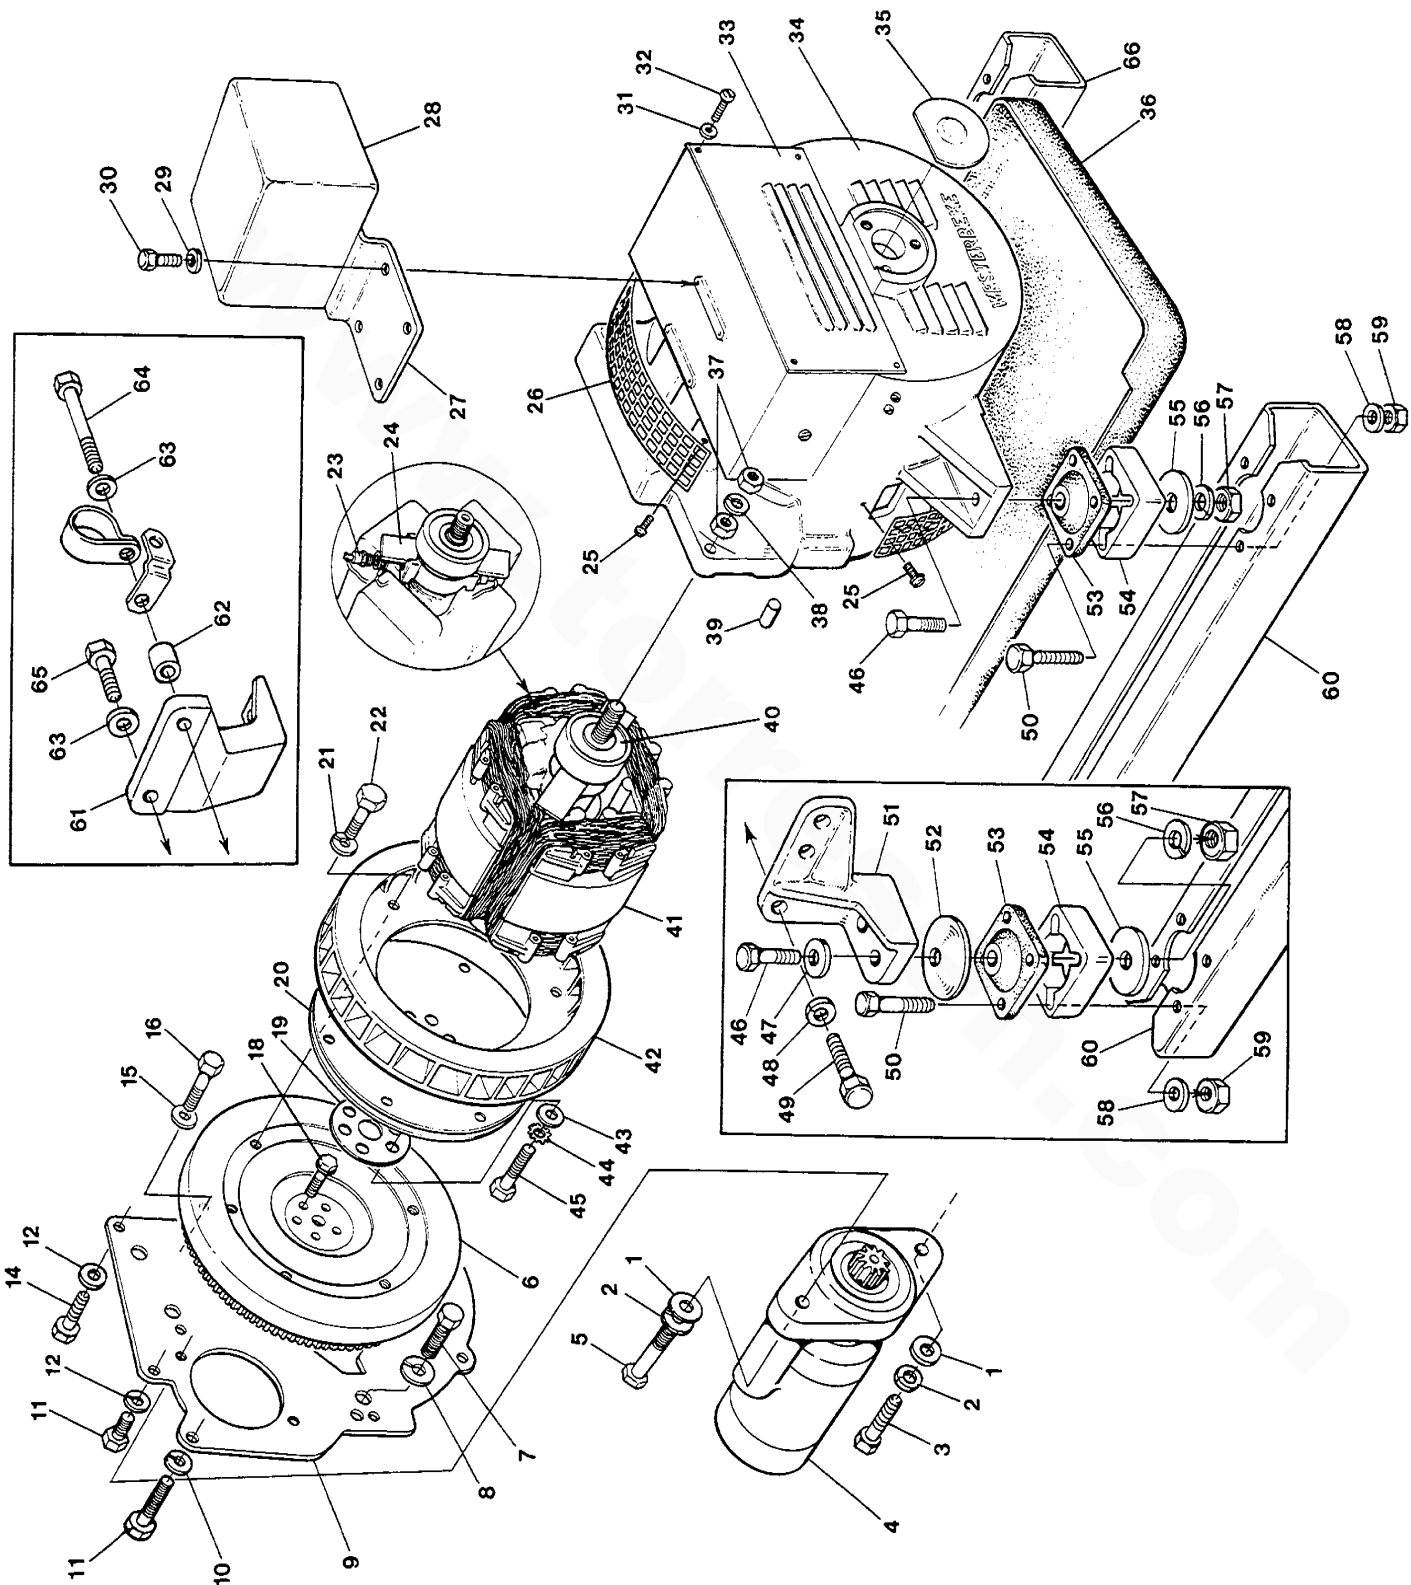

4.5 BCG - 7.0 BCG GENERATOR - BACK END - GENERATOR - MOUNTS

4.5 BCG - 7.0 BCG GENERATOR - BACK END - GENERATOR - MOUNTS

REF	PN	NAME	REMARKS	QUAN
37	015887	NUT	M10 DIN 934	2
38	019262	LOCKWASHER	M10 DIN 127	1
39	019039	DOWEL	HOUSING TO BACKPLATE	2
40	035972	BEARING	BALL	1
41-1	035982	ARMATURE	ASSEMBLY 4.5 BCG	1
41-2	035970	ARMATURE	ASSEMBLY 7.0 BCG	1
42	035969	FAN		1
43	031789	WASHER	M10 DIN 125	6
44	031915	LOCKWASHER	M10 DIN 6797A	6
45	018813	CAPSCREW	M10 X 20 DIN 933	6
46	031713	CAPSCREW	1/2NC X 3	4
47	031777	WASHER	FLAT 1/2	2
48	031786	LOCKWASHER	M 8 DIN 127	3
49	013630	CAPSCREW	M 8 X 25 DIN 933	3
50	031559	CAPSCREW	5/16NC X 2	16
51	037236	MOUNT	FRONT LEFT	1
52	033530	SHIELD	FRONT ISOLATOR	2
53	024776	ISOLATOR		4
54	037792	SPACER	ISOLATOR TO RAIL	4
55	024674	WASHER	ISOLATOR SNUBBING	4
56	031776	LOCKWASHER	1/2	4
57	031774	NUT	1/2NC	4
58	031758	LOCKWASHER	5/16	16
59	031756	NUT	5/16NC	16
60	037770	RAIL	LEFT-ASSEMBLY	1
61	037446	MOUNT	FRONT RIGHT	1
62	034497	SPACER		1
63	019262	LOCKWASHER	M10 DIN 127	2
64	024952	CAPSCREW	M10 X 1.25 X 45 DIN 960	1
65	024955	CAPSCREW	M10 X 1.25 X 25 DIN 961	1
66	037771	RAIL	RIGHT-ASSEMBLY INCLUDING GROUND STRAP	1
67	034593	STRAP	GROUND	1