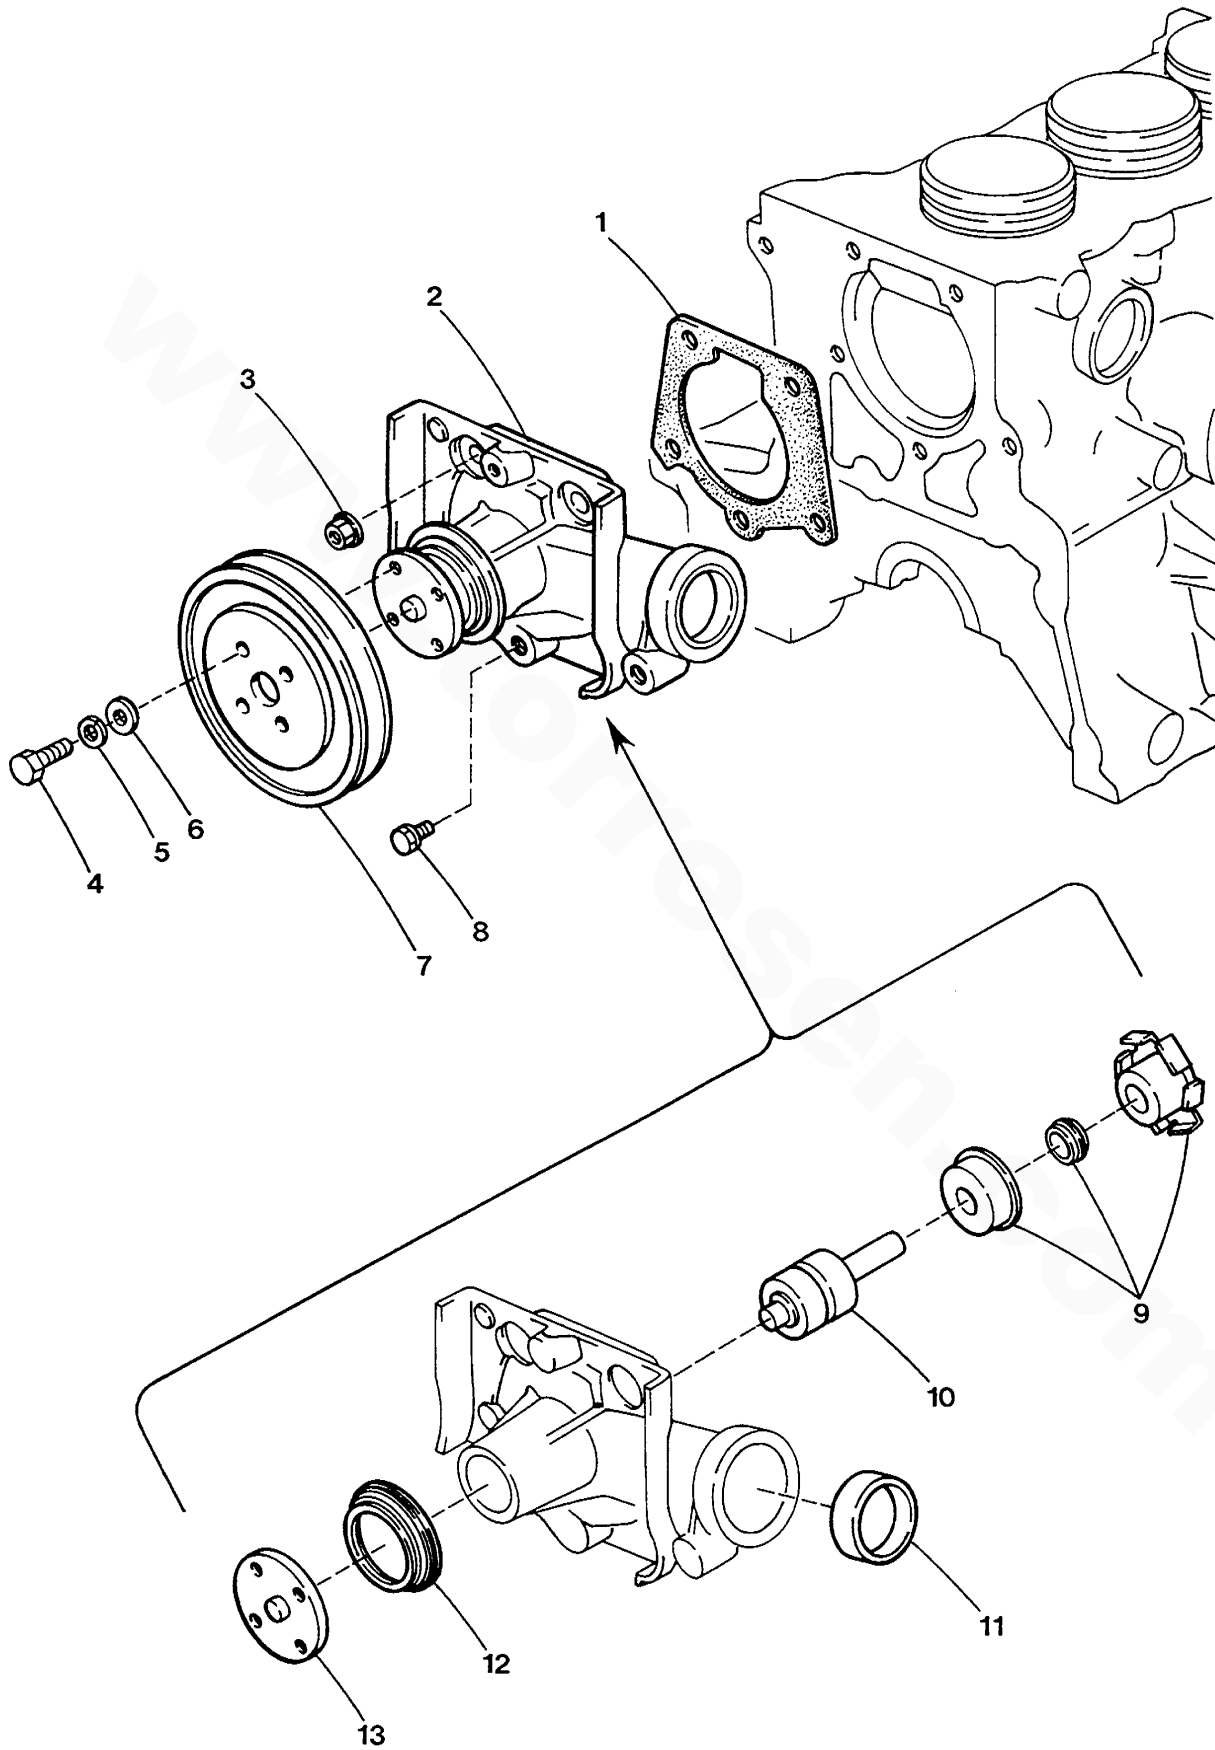

4.5 BCG - 7.0 BCG GENERATOR - FRESH WATER PUMP

4.5 BCG - 7.0 BCG GENERATOR - FRESH WATER PUMP

REF	PN	NAME	REMARKS	QUAN
1	037921	GASKET	FRESH WATER PUMP	1
2-1	037919	PUMP	FRESH WATER 4.5 BCG TO 0S12430	1
2-2	041639	PUMP	FRESH WATER 4.5 BCG FROM 0S12431	1
2-3	037919	PUMP	FRESH WATER 7.0 BCG TO 1930333	1
2-4	041639	PUMP	FRESH WATER 7.0 BCG FROM 1930334	1
3	033668	NUT	M 8 JIS-FLANGE	2
4	017012	CAPSCREW	M 6 X 16 DIN 933	4
5	031783	LOCKWASHER	M 6 DIN 127	4
6	031784	WASHER	M 6 DIN 125	4
7	037247	PULLEY	FRESH WATER PUMP	1
8	035794	CAPSCREW	M 8 X 28 JIS 6 INCLUDING LOCKWASHER	3
9	037859	SEAL KIT	INCLUDING IMPELLER	1
10-1	037951	BEARING	WATER PUMP 37919	1
10-2	041644	BEARING	WATER PUMP 41639	1
11	024349	PLUG	EXPANSION 35 MM DIN 443	1
12-1	037947	SEAL	DUST PUMP 37919	1
12-2	041642	SEAL	DUST PUMP 41639	1
13	037920	FLANGE	PUMP PULLEY	1