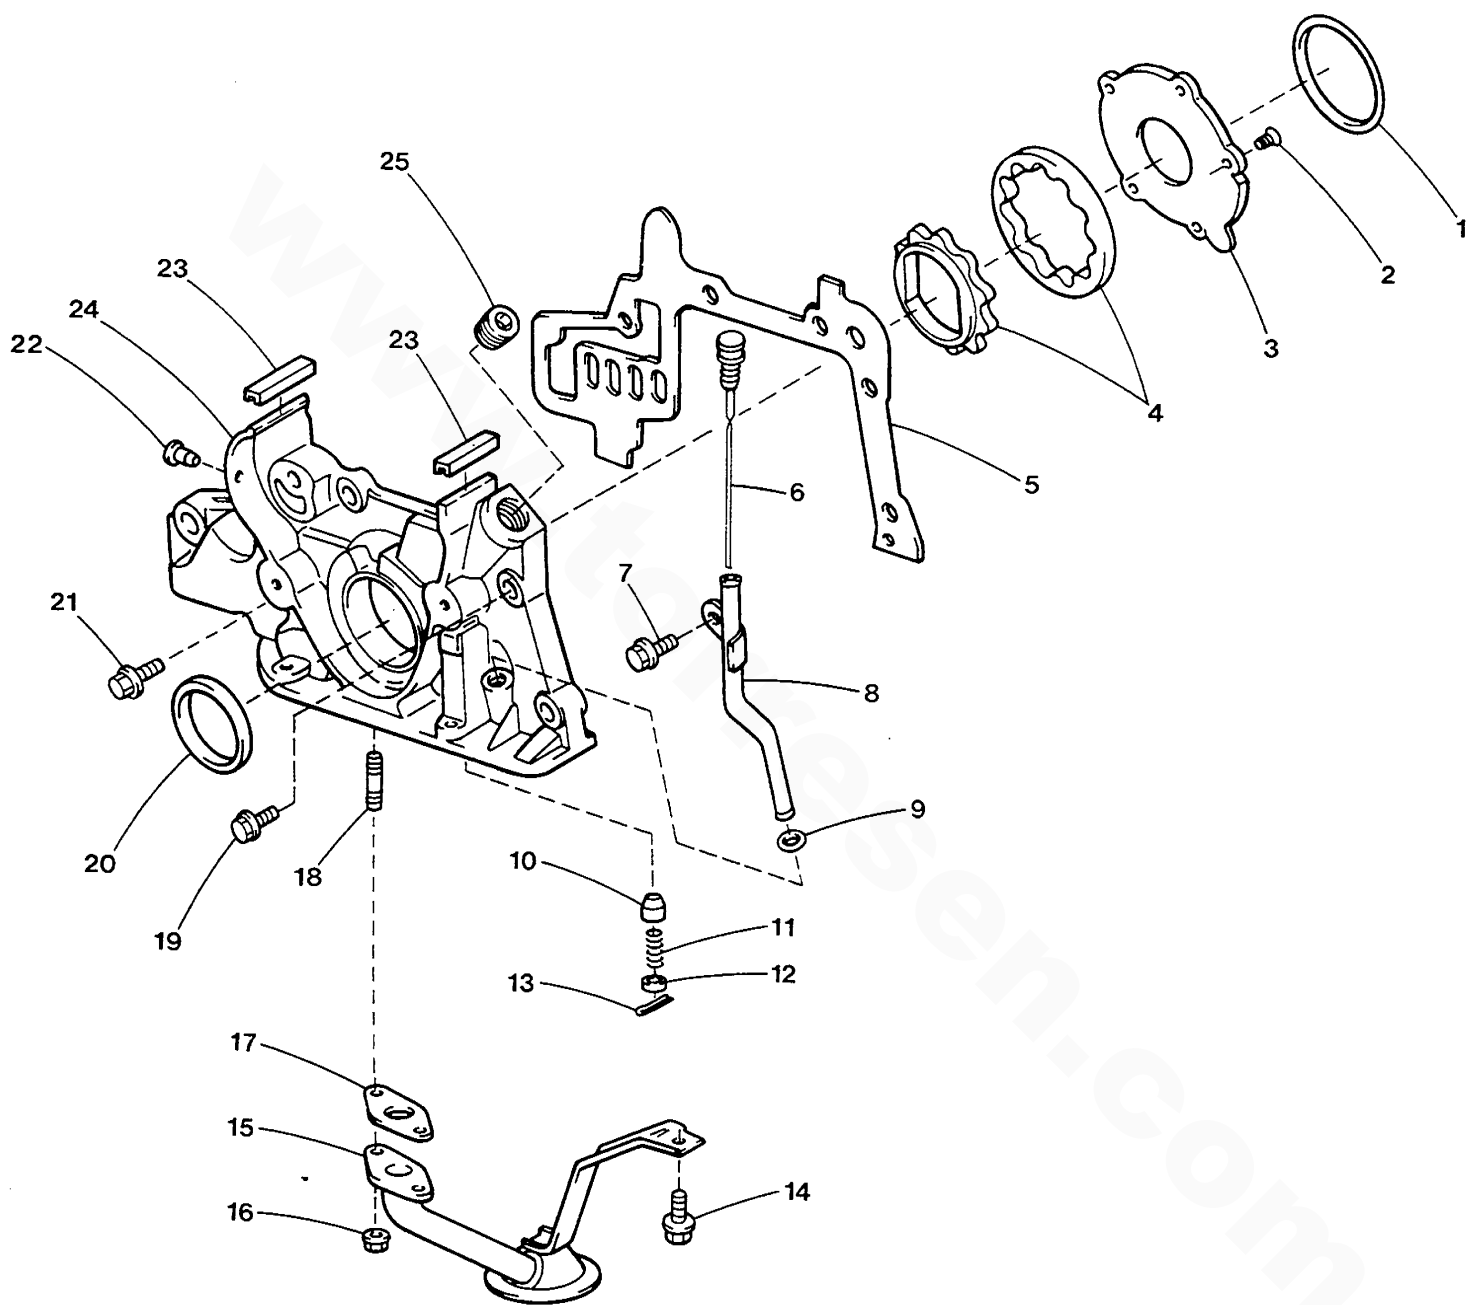

4.5 BCG - 7.0 BCG GENERATOR - LUBE OIL PUMP

4.5 BCG - 7.0 BCG GENERATOR - LUBE OIL PUMP

REF	PN	NAME	REMARKS	QUAN
1	037945	O-RING	PUMP OUTLET	1
2	038734	SCREW		1
3	037913	COVER	OIL PUMP	1
4	037912	ROTOR	OIL PUMP	1
5	037917	GASKET	OIL PUMP	1
6	037918	DIPSTICK		1
7	035801	CAPSCREW	M 8 X 16 JIS 4 INCL LOCKWASHER & WASHER	1
8-1	037874	TUBE	DIPSTICK PUMP 37911	1
8-2	041623	TUBE	DIPSTICK PUMP 41638	1
9	037977	O-RING		1
10	037914	VALVE	OIL RELIEF	1
11	035652	SPRING	OIL RELIEF VALVE	1
12	035586	RETAINER	OIL RELIEF VALVE	1
13	038735	PIN	COTTER	1
14	035785	CAPSCREW	M 6 X 12 JIS 6 INCLUDING LOCKWASHER	1
15	037915	STRAINER	OIL PICKUP	1
16	036211	NUT	M 6 JIS-FLANGE	2
17	037916	GASKET	STRAINER TO PUMP	1
18	035683	STUD	M 6 X 16	2
19	035794	CAPSCREW	M 8 X 30 JIS 6 INCLUDING LOCKWASHER	2
20	037949	SEAL	OIL	1
21	038723	BOLT	OIL PUMP	1
22	038728	PLUG		1
23	037946	SEAL	DUST	2
24-1	037911	PUMP	OIL ASSEMBLY 4.5 BCG TO 0S12412	1
24-2	041638	PUMP	OIL ASSEMBLY 4.5 BCG FROM 0S12413	1
24-3	037911	PUMP	OIL ASSEMBLY 7.0 BCG TO 1S56257	1
24-4	041638	PUMP	OIL ASSEMBLY 7.0 BCG FROM 1S56258	1
25	038727	PLUG		1