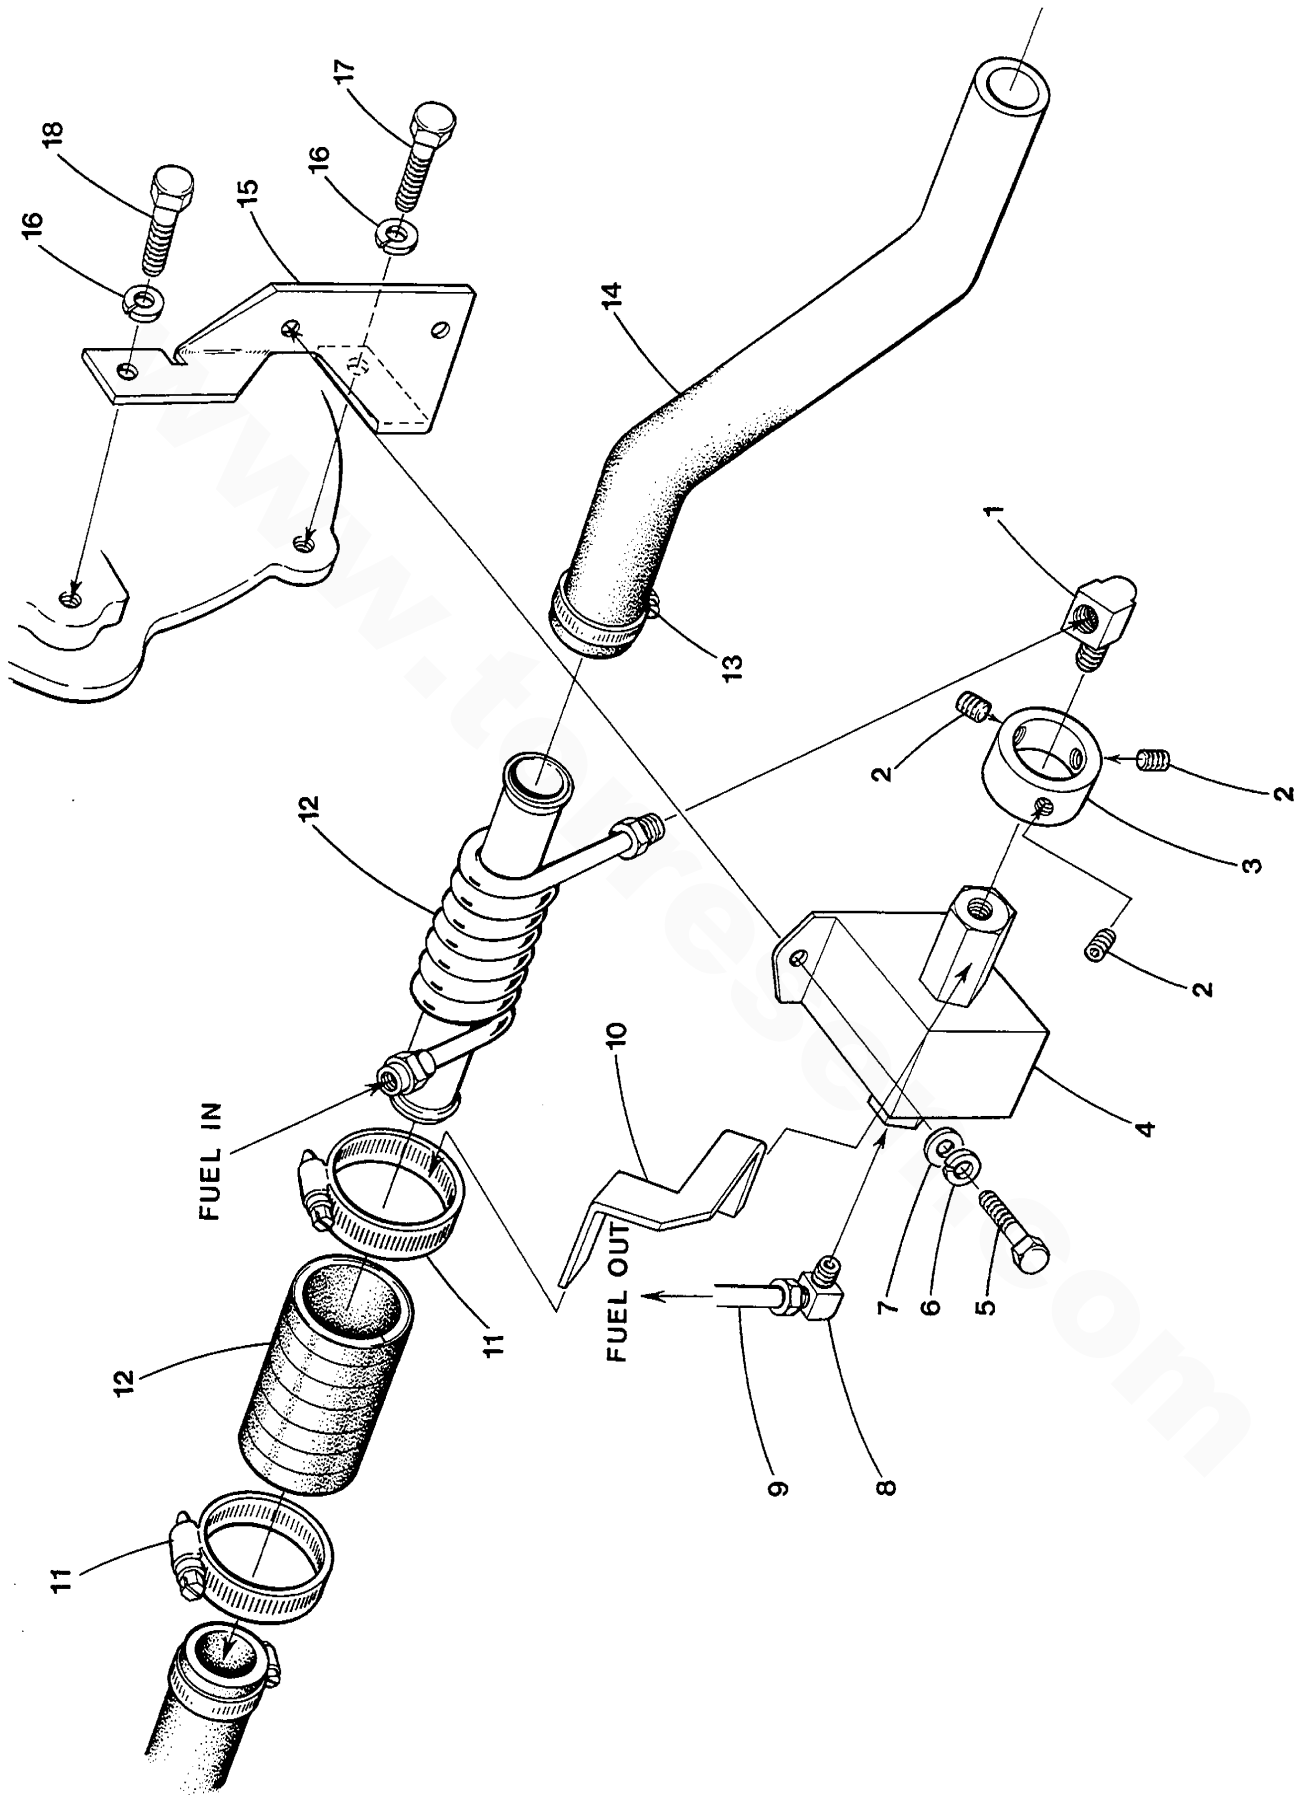

4.5 BCG - 7.0 BCG GENERATOR - LIFT PUMP AND GASDENSER

4.5 BCG - 7.0 BCG GENERATOR - LIFT PUMP AND GASENSER

REF	PN	NAME	REMARKS	QUAN
1	022513	ELBOW	LIFT PUMP TO GASENSER	1
2	038173	SETSCREW	5/16NC CUP NYLOCK	3
3	038158	COLLAR		1
4	039273	PUMP	LIFT 12 VDC	1
5	031501	CAPSCREW	1/4NC X 1/2	2
6	031752	LOCKWASHER	1/4	2
7	031753	WASHER	FLAT 1/4	2
8-1	013329	ELBOW	1/8NPT TO 1/4 TUBE INCL NUT AND FERRULE	1
8-2	016676	NUT	COMPRESSION 1/4	1
8-3	011597	FERRULE	COMPRESSION 1/4	1
9-1	038189	LINE	LIFT PUMP TO CARBURETOR 4.5 BCG	1
9-2	038190	LINE	LIFT PUMP TO CARBURETOR 7.0 BCG	1
10	038160	BRACKET	GASENSER TO LIFT PUMP	1
11	038193	CLAMP	HOSE 28-GASENSER TO BRACKET	2
12	038051	GASENSER		1
13	011405	CLAMP	HOSE 16	2
14	038057	HOSE	GASENSER TO SEA WATER PUMP	1
15	036126	BRACKET	LIFT PUMP	1
16	019262	LOCKWASHER	M10 DIN 127	2
17	034589	CAPSCREW	M10 X 30 DIN 933	1
18	034470	CAPSCREW	M10 X 45 DIN 931	1