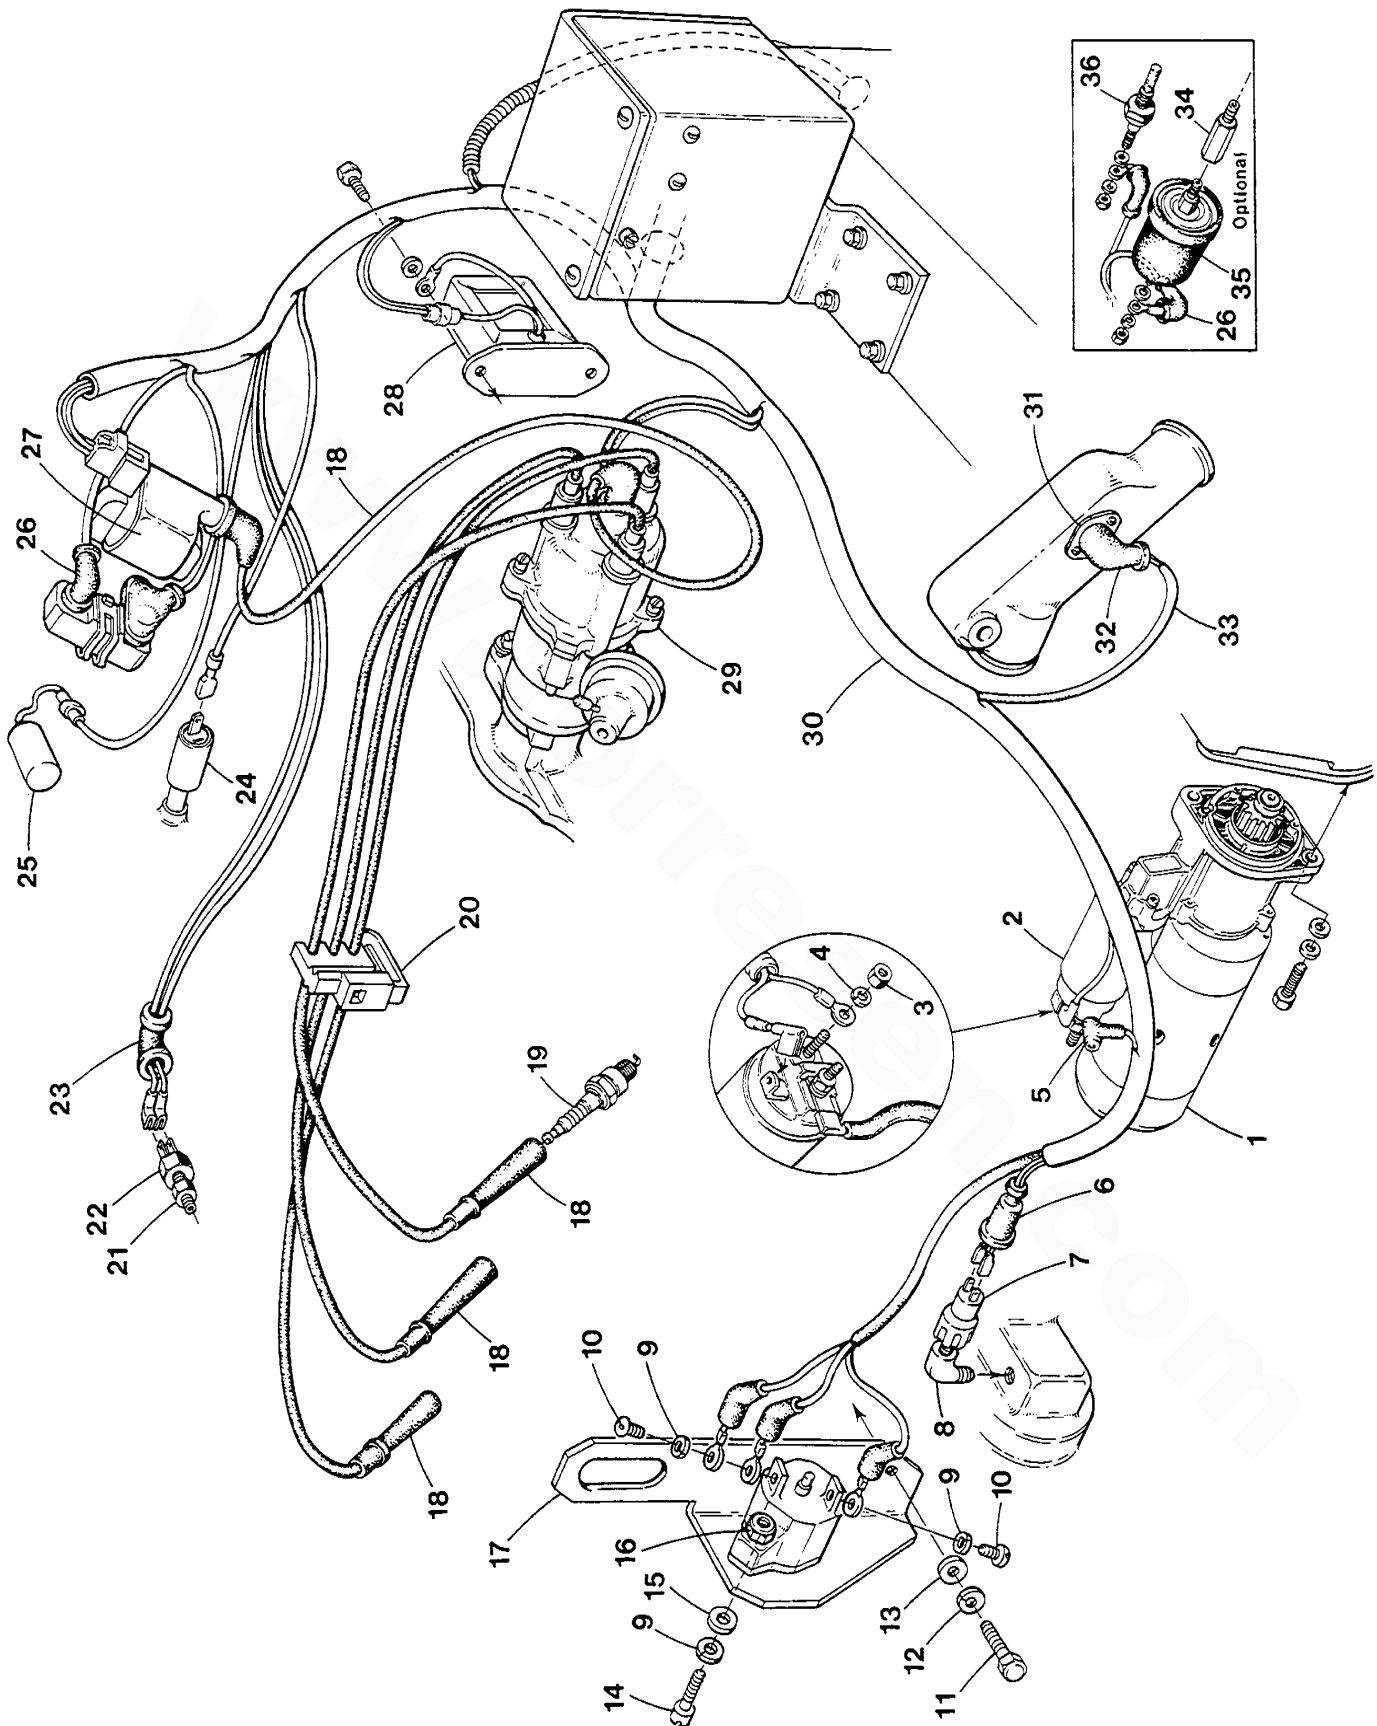

4.5 BCG - 7.0 BCG GENERATOR - ELECTRICAL WIRING HARNESS

4.5 BCG - 7.0 BCG GENERATOR - ELECTRICAL WIRING HARNESS

REF	PN	NAME	REMARKS	QUAN
1	034552	MOTOR	STARTER 12 VDC	1
2	036218	SOLENOID	STARTER MOTOR	1
3	018242	NUT	M 8 DIN 934	1
4	031786	LOCKWASHER	M 8 DIN 127	1
5	034472	BOOT	STARTER	1
6	035755	BOOT	OIL PRESSURE SWITCH	1
7	037323	SWITCH	OIL PRESSURE	1
8	011984	ELBOW	1/8NPT STREET 90 STEEL	1
9	031844	LOCKWASHER	8	4
10		SCREW	8-32 X 1/4 RH	2
11	020650	CAPSCREW	M 8 X 16 DIN 933	2
12	031786	LOCKWASHER	M 8 DIN 127	2
13	031787	WASHER	M 8 DIN 125	2
14	031866	SCREW	8-32 X 7/8	2
15	031843	WASHER	FLAT 8	2
16	024683	BREAKER	CIRCUIT 20 AMP	1
17	037440	BRACKET	CIRCUIT BREAKER AND LIFTING EYE	1
18-1	037934	WIRE SET	SPARKPLUG AND COIL 4.5 BCG	1
18-2	038566	WIRE SET	SPARKPLUG AND WIRE 7.0 BCG	1
19-1	033805	SPARKPLUG	4.5 BCG	3
19-2	038568	SPARKPLUG	7.0 BCG	3
20-1	037957	BRACKET	SPARKPLUG WIRES 4.5 BCG TO 0S12412	1
20-2	041645	BRACKET	SPARKPLUG WIRES 4.5 BCG FROM 0S12413	1
20-3	037957	BRACKET	SPARKPLUG WIRES 7.0 BCG TO 1S56257	1
20-4	041645	BRACKET	SPARKPLUG WIRES 7.0 BCG FROM 1S56258	1
21	037741	ADAPTER	3/8BSPT TO 1/8NPT	1
22	039550	SWITCH	WATER TEMPERATURE	1
23	036404	BOOT	WATER TEMPERATURE SWITCH	1
24-1	039624	SOLENOID	FUEL	1
24-2	037846	WASHER	SOLENOID	1
25	038038	SOLENOID	CHOKE	1
26	035449	BOOT		6
27	037968	COIL	IGNITION INCLUDING RESISTOR	1
28	039273	PUMP	FUEL LIFT 12 VDC	1
29		DISTRIBUTR	REFER TO DISTRIBUTOR PAGE	1
30	038032	HARNESS		1
31-1	032923	SWITCH	EXHAUST TEMPERATURE	1
31-2	035711	SCREW	6-20 X 1/4 TAPPING	2
32	035754	BOOT	EXHAUST TEMPERATURE SWITCH	1
33	033213	TUBING	TEFLON FOR WIRE PROTECTION-INCHES REQ'D	18
34	037508	ADAPTER	1/8BSPT TO 1/8NPT	1
35-1	011615	PLUG	1/8NPT STEEL WHEN SENDER NOT INSTALLED	1
35-2	024132	SENDER	OIL PRESSURE 0-100 PSI - OPTIONAL	1
36	035109	SENDER	WATER TEMPERATURE - OPTIONAL	1