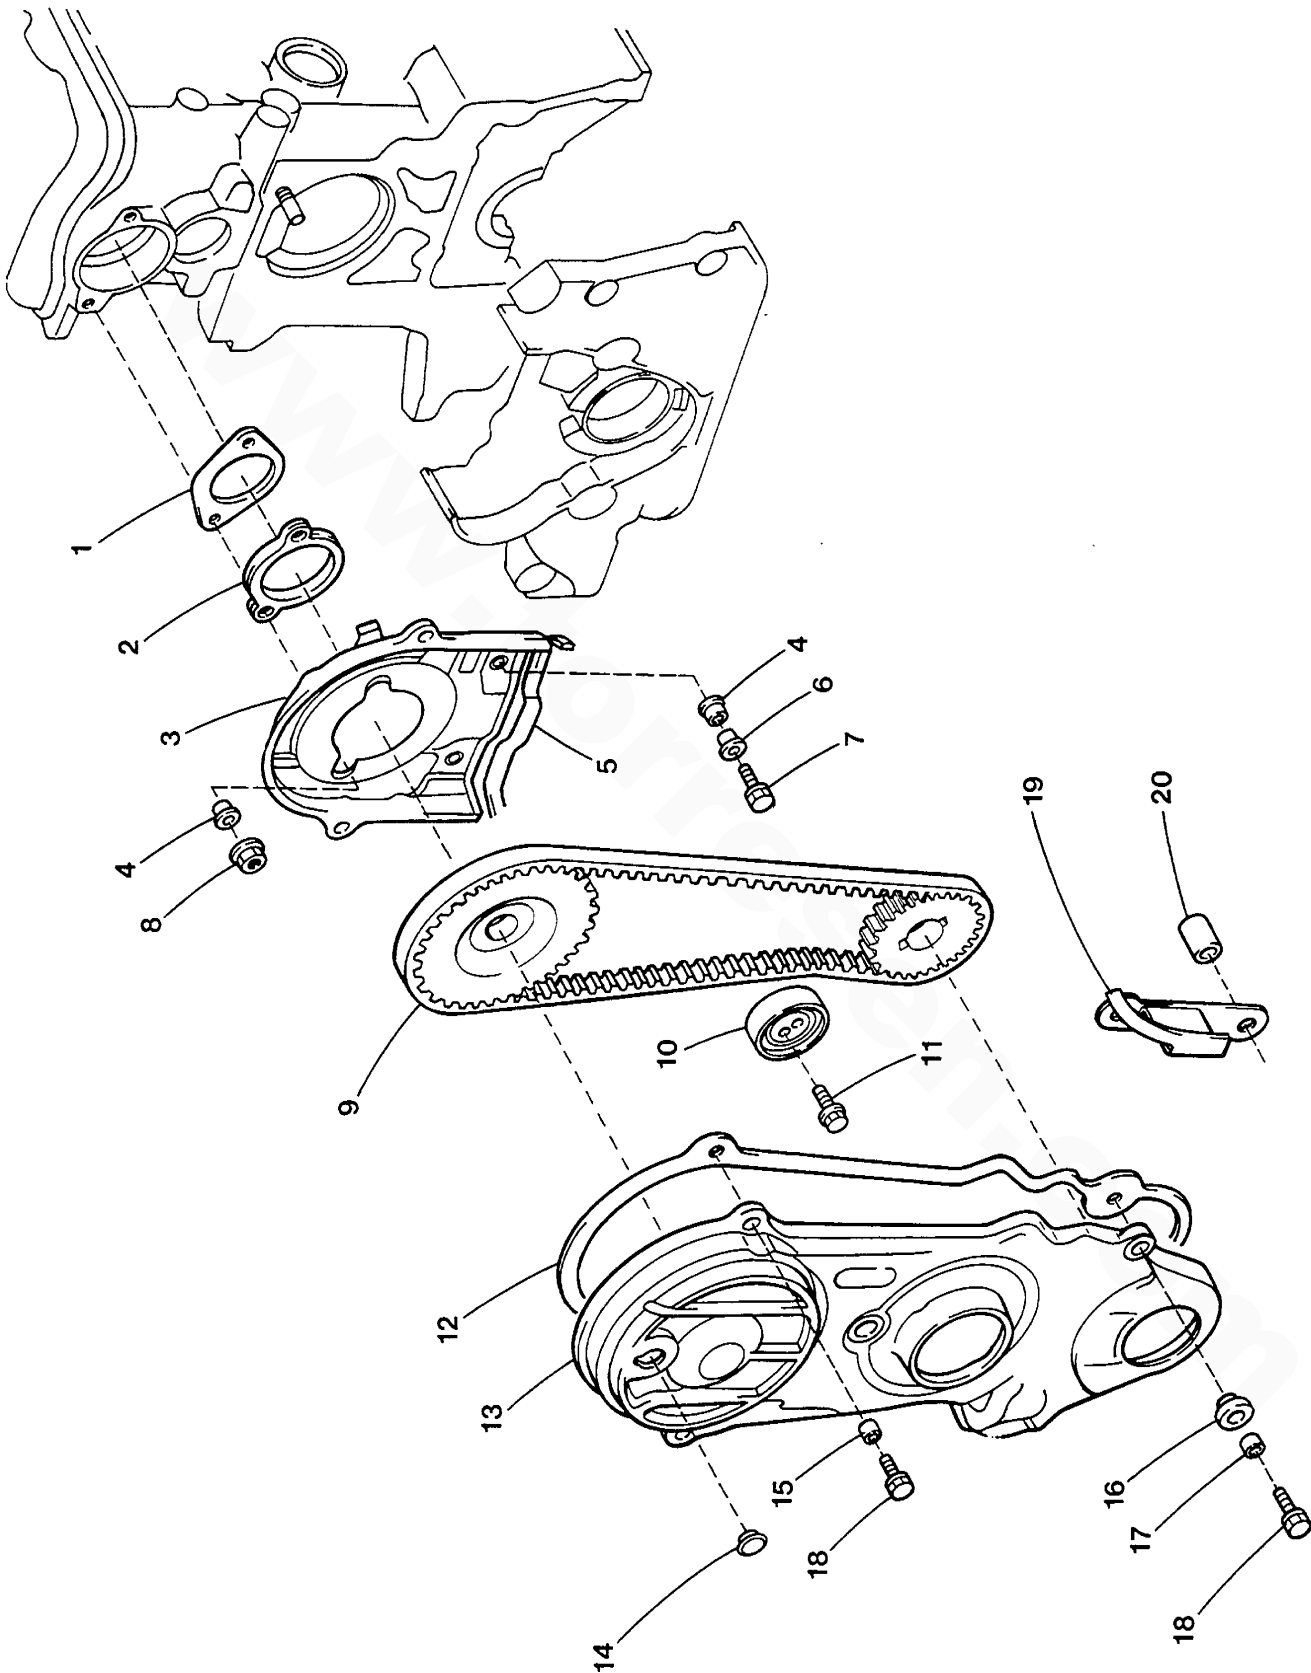

4.5 BCG - 7.0 BCG GENERATOR - TIMING SYSTEM

4.5 BCG - 7.0 BCG GENERATOR - TIMING SYSTEM

REF	PN	NAME	REMARKS	QUAN
1	037902	PLATE	OIL SEAL	1
2	037960	GASKET	OIL SEAL	1
3-1	037868	COVER	BELT 4.5 BCG INCL REF 2-6 TO 0S09028	1
3-2	041621	COVER	BELT 4.5 BCG INCL REF 2-6 FROM 0S09029	1
3-3	038539	COVER	BELT 7.0 BCG INCL REF 2-6 TO 1914867	1
3-4	041648	COVER	BELT 7.0 BCG INCL REF 2-6 FROM 1914868	1
4	037952	SLEEVE		4
5-1	037948	SEAL	DUST 4.5 BCG TO 0S09028	1
5-2	041641	SEAL	DUST 4.5 BCG FROM 0S09029	1
5-3	037948	SEAL	DUST 7.0 BCG TO 1914867	1
5-4	041641	SEAL	DUST 7.0 BCG FROM 1914868	1
6	037958	GROMMET		5
7	033670	CAPSCREW	M 6 X 20 JIS-FLANGE	2
8	038724	NUT		2
9-1	037898	BELT	TIMING 4.5 BCG TO 0S09028	1
9-2	041634	BELT	TIMING 4.5 BCG FROM 0S09029	1
9-3	038558	BELT	TIMING 7.0 BCG TO 1S56257	1
9-4	041652	BELT	TIMING 7.0 BCG FROM 1S56258	1
10-1	037896	TENSIONER	TIMING BELT 4.5 BCG TO 0S09028	1
10-2	041633	TENSIONER	TIMING BELT 4.5 BCG FROM 0S09029	1
10-3	037896	TENSIONER	TIMING BELT 7.0 BCG TO 1S56257	1
10-4	041633	TENSIONER	TIMING BELT 7.0 BCG FROM 1S56258	1
11	038730	CAPSCREW	M10 X 1.25 X 32 JIS 6 INCL LOCKWASHER	1
12-1	037869	GASKET	TIMING COVER 4.5 BCG TO 0S09028	1
12-2	041622	GASKET	TIMING COVER 4.5 BCG FROM 0S09029	1
12-3	038540	GASKET	TIMING COVER 7.0 BCG TO 1914867	1
12-4	041649	GASKET	TIMING COVER 7.0 BCG FROM 1914968	1
13-1	037867	COVER	TIMING 4.5 BCG INCL REF 12-17 TO 0S09028	1
13-2	041620	COVER	TIMING 4.5 BCG INCL REF 12-17 FR 0S09029	1
13-3	038538	COVER	TIMING 7.0 BCG INCL REF 12-17 TO 1914867	1
13-4	041647	COVER	TIMING 7.0 BCG INCL REF 12-17 FR 1914868	1
14	037959	PLUG	TIMING COVER	1
15	037953	SLEEVE		2
16	037961	GROMMET		5
17	037954	SLEEVE		3
18	035809	CAPSCREW	M 6 X 16 JIS 4 INCL LOCKWASHER & WASHER	5
19	037939	POINTER	TIMING	1
20	037938	SPACER		1