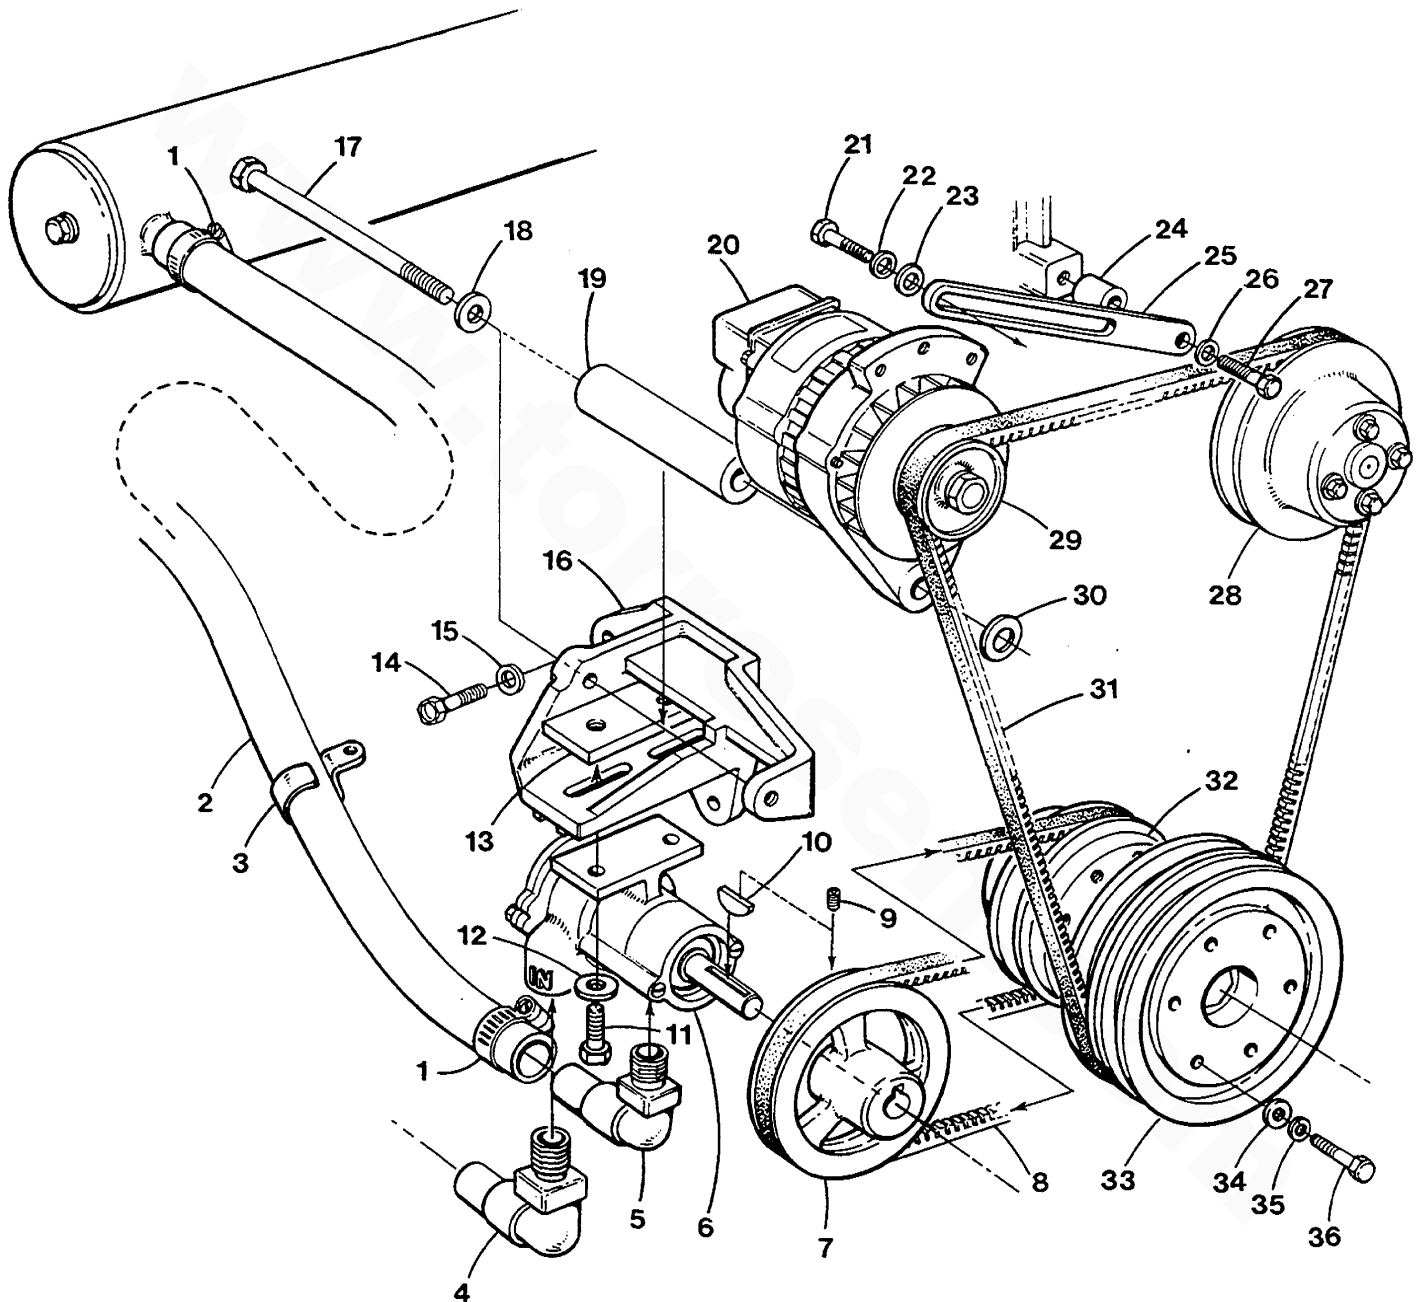

WESTERBEKE 71C - 20.0 BEDA - SEA WATER SYSTEM AND ALTERNATOR

REF	PN	NAME	REMARKS	QUAN
1	011405	CLAMP	HOSE 16	2
2	011779	HOSE	1" ID WIRE INSERTED - INCHES REQUIRED	26
3	013741	CLAMP	SUPPORT HOSE-PROPULSION	1
4	036614	ELBOW	3/4NPT X 1" HOSE	1
5-1	036622	NIPPLE	3/4NPT X 1" HOSE - PROPULSION	1
5-2	036614	ELBOW	3/4NPT X 1" HOSE - GENSET	1
6	038445	PUMP	SEA WATER	1
7-1	011371	PULLEY	SEA WATER PUMP DRIVE - PROPULSION	1
7-2	038865	PULLEY	SEA WATER PUMP DRIVE - GENSET	1
8-1	013810	BELT	SEA WATER PUMP - PROPULSION	1
8-2	031152	BELT	SEA WATER PUMP - GENSET	1
9	011357	SETSCREW	PULLEY RETAINING	1
10	022392	KEY	SEA WATER PUMP SHAFT TO PULLEY	1
11	031631	CAPSCREW	3/8NF X 1-1/4	2
12-1	031764	LOCKWASHER	3/8	2
12-2	031765	WASHER	3/8 FLAT	2
13	038435	PLATE	SEA WATER PUMP ADJUSTING	1
14	031083	CAPSCREW	M10 X 1.25 X 30 JIS	3
15	019262	LOCKWASHER	M10 DIN 127	3
16-1	040400	BRACKET	SEA WATER PUMP & 50 AMP ALTERNATOR	1
16-2	041029	BRACKET	SEA WATER PUMP & 135-190 AMP ALTERNATOR	1
17-1	031724	CAPSCREW	1/2NC X 5-3/4 51AMP ALTERNATOR	1
17-2	031624	CAPSCREW	3/8NC X 5-3/4 135-190 AMP ALTERNATOR	1
18-1	031776	LOCKWASHER	1/2 51 AMP ALTERNATOR	1
18-2	031764	LOCKWASHER	3/8 135-190 AMP ALTERNATOR	1
19-1	040193	SPACER	50 AMP ALTERNATOR	1
19-2		SPACER	135 AMP ALTERNATOR	
20-1	039790	ALTERNATOR	50 AMP 12 VDC WITH REGULATOR	1
20-2	038792	ALTERNATOR	135 AMP 12 VDC	1
20-3	038891	REGULATOR	135 AMP ALTERNATOR	1
20-4	038793	ALTERNATOR	160 AMP 12 VDC	1
20-5	038794	ALTERNATOR	190 AMP 12 VDC	1
20-6	038892	REGULATOR	160-190 AMP ALTERNATOR	1
21	031555	CAPSCREW	5/16NC X 1	1
22	031758	LOCKWASHER	5/16	1
23	033381	WASHER	ADJUSTING STRAP	1
24	033713	SPACER		1
25	033064	STRAP	ALTERNATOR ADJUSTING	1
26	031786	LOCKWASHER	M 8 DIN 127	1
27	024983	CAPSCREW	M 8 X 75 DIN 931	1