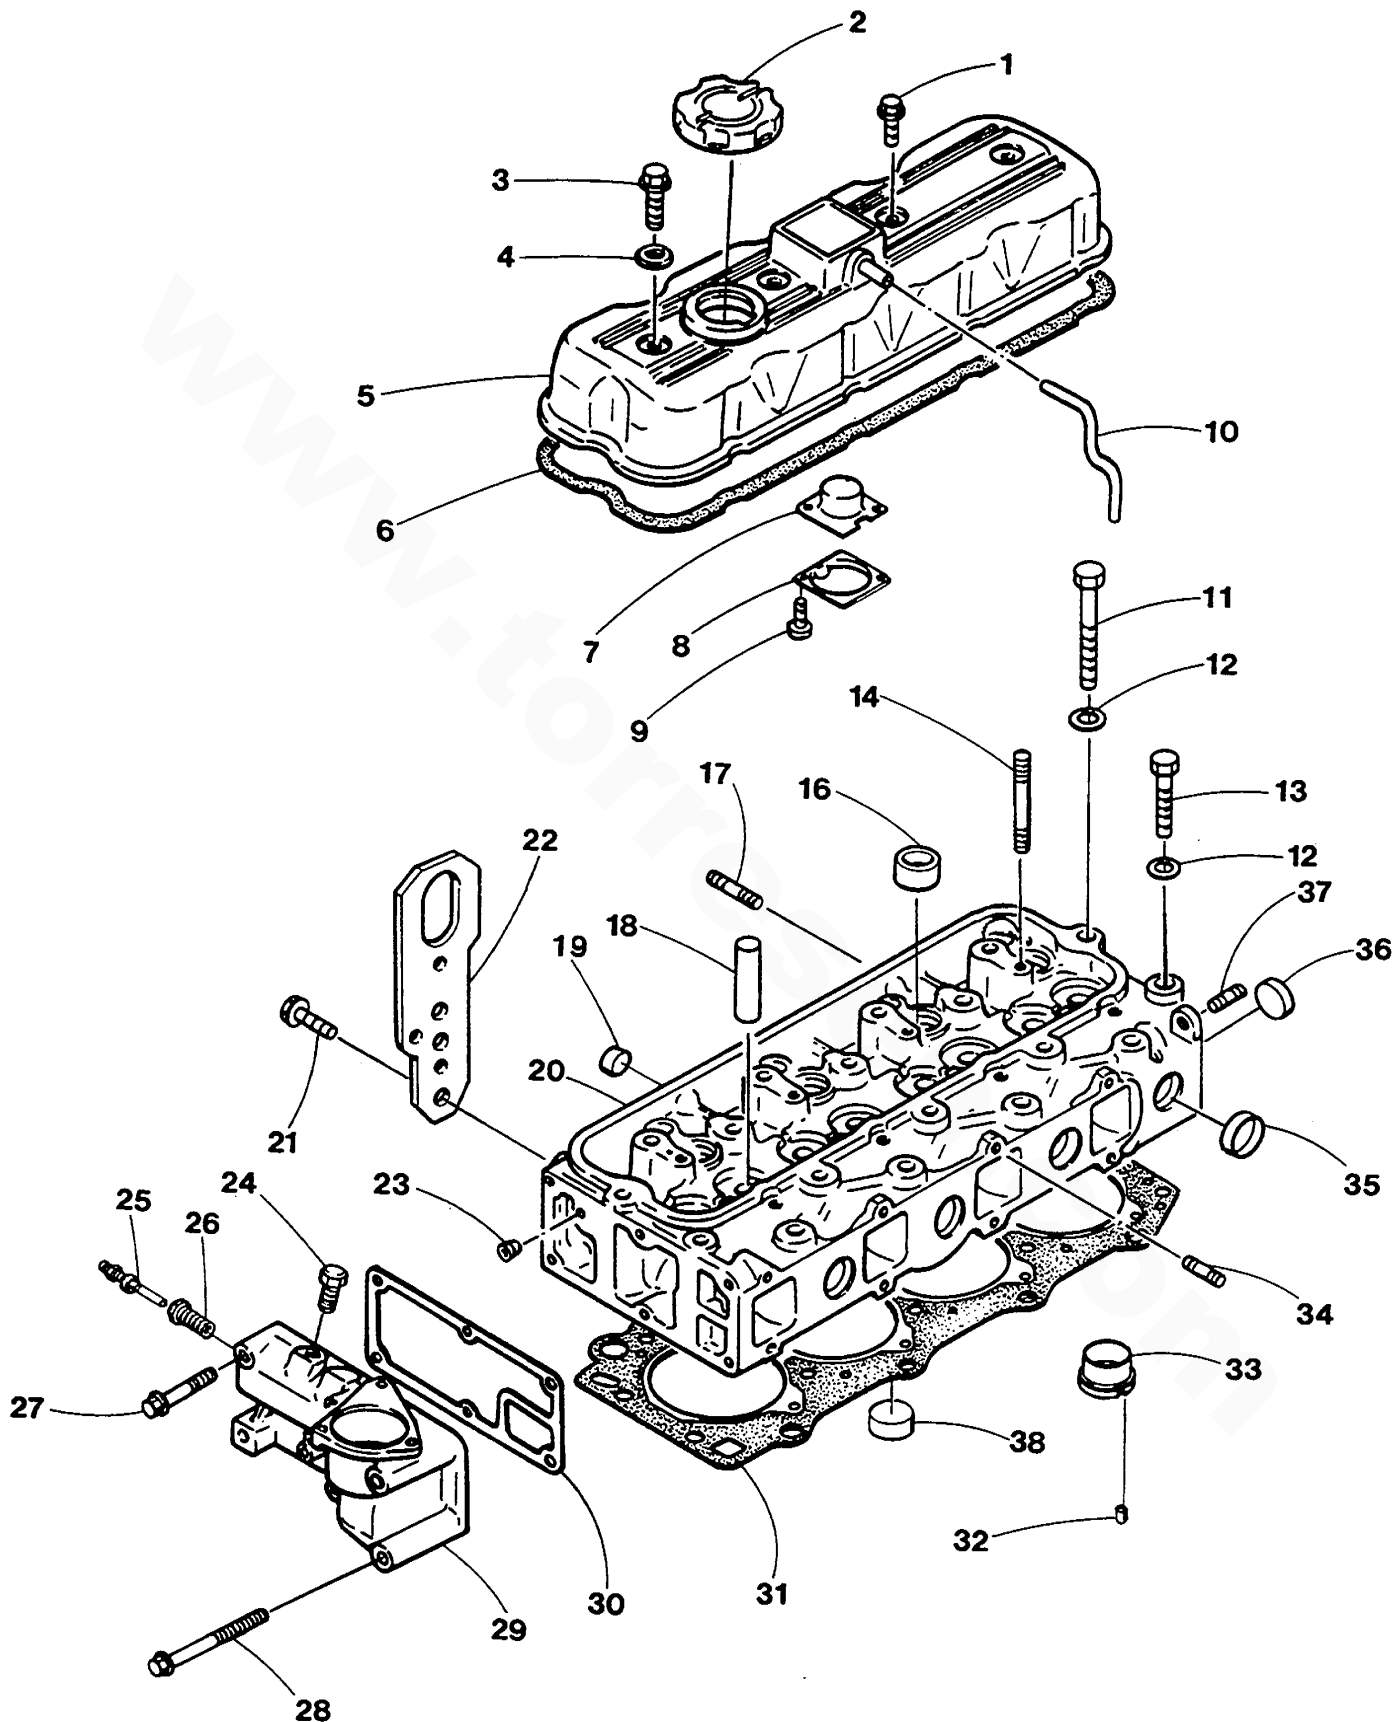

WESTERBEKE 71C - 20.0 BEDA - CYLINDER BLOCK

REF	PN	NAME	REMARKS	QUAN
1	041395	BLOCK	ASSEMBLY	1
2	024373	PLUG	EXPANSION 25MM DIN 443	3
3	033656	DOWEL	TUBULAR	2
4	041379	LINER	CYLINDER	4
5	024379	PLUG	CAMSHAFT	1
6	024374	PLUG	EXPANSION 30MM DIN 443	9
7	040254	PLUG	1/4BSPT HEX HEAD BRASS	1
8	030711	PLUG	1/8BSPT SOCKET HEAD	2
9	024393	PLUG	OIL GALLERY-BLOCK REAR	1
10	031281	STUD	M 8 X 40 DIN 939	1
11	031281	STUD	M 8 X 40 DIN 939	1
12	032804	DOWEL	TUBULAR	10
13	032635	WASHER	FLAT	10
14	032643	BOLT	MAIN BEARING CAP-REAR	2
15	032642	BOLT	MAIN BEARING CAP	8
16	015828	STUD	M 8 X 22 DIN 939	1
17	034119	PLUG		2
19	041436	STUD	M 8 X 68 DIN 939	1
20	033657	PLUG	EXPANSION 40MM DIN 443	1