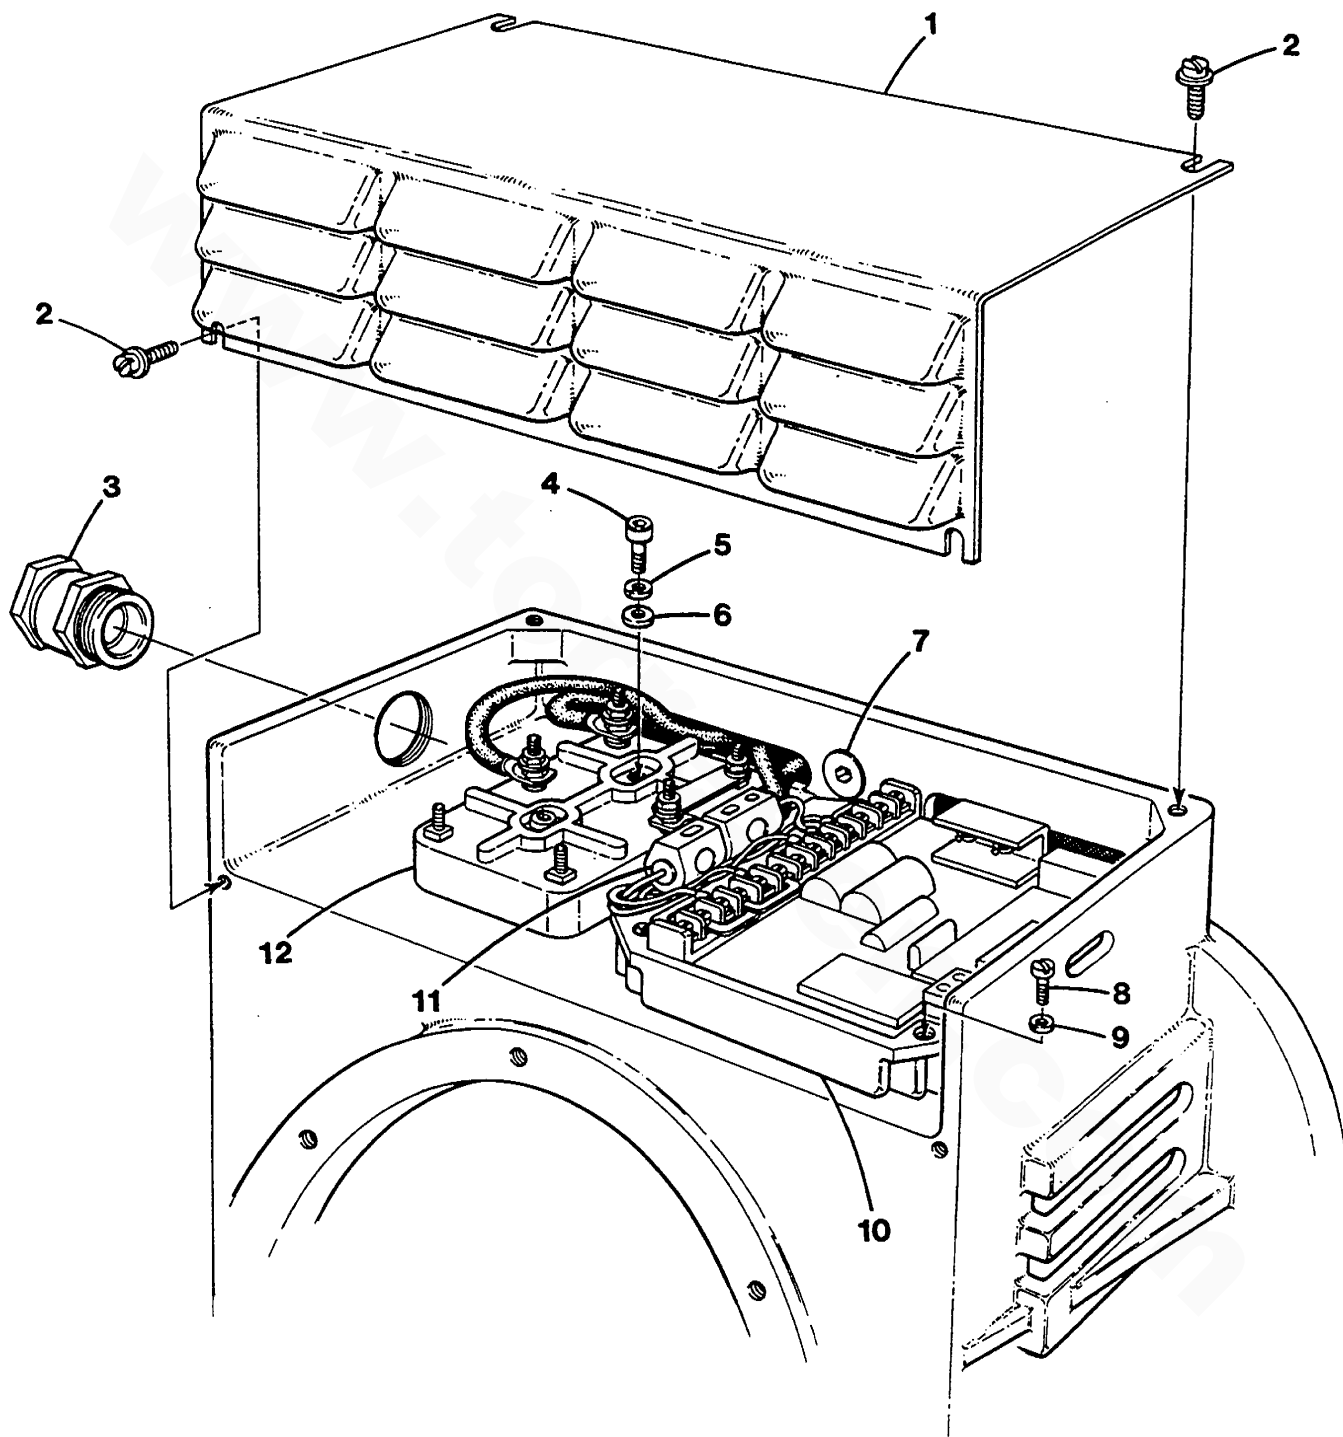

WESTERBEKE 20.0 BEDA - BACK END - GENERATOR

REF	PN	NAME	REMARKS	QUAN
36	031789	WASHER	M10 DIN 125	3
37	019262	LOCKWASHER	M10 DIN 127	3
38	013629	CAPSCREW	M10 X 25 DIN 933	3
39	039074	COVER	PTO	1
40	036464	NIPPLE	CHASE INCLUDED WITH PANEL BOX ASEMBLY	1
41	036492	RING	SEALING INCLUDED WITH PANEL BOX ASSEMBLY	1
42	036730	BRACKET	PANEL MOUNT INCLUDED WITH PANEL BOX ASSY	1
43		PANEL	REFER TO PANEL PAGE	1
44	015812	NUT	M 6 DIN 934	4
45	031783	LOCKWASHER	M 6 DIN 127	4
46	036652	ISOLATOR	PANEL MOUNT	4
47	039666	DIODE	ASSEMBLY	3
48	031914	LOCKWASHER	M 5 DIN 6797A	9
49	031931	SCREW	M 5 X 16 DIN 84A	9
50	039172	SENSOR	MAGNETIC	1
51		NUT		1
52	037821	STUD	M10 X 30 DIN 939	3
53	015887	NUT	M10 DIN 934	3
54	031154	DOWEL	STEP	2
55	042089	WASHER	INSULATING	9