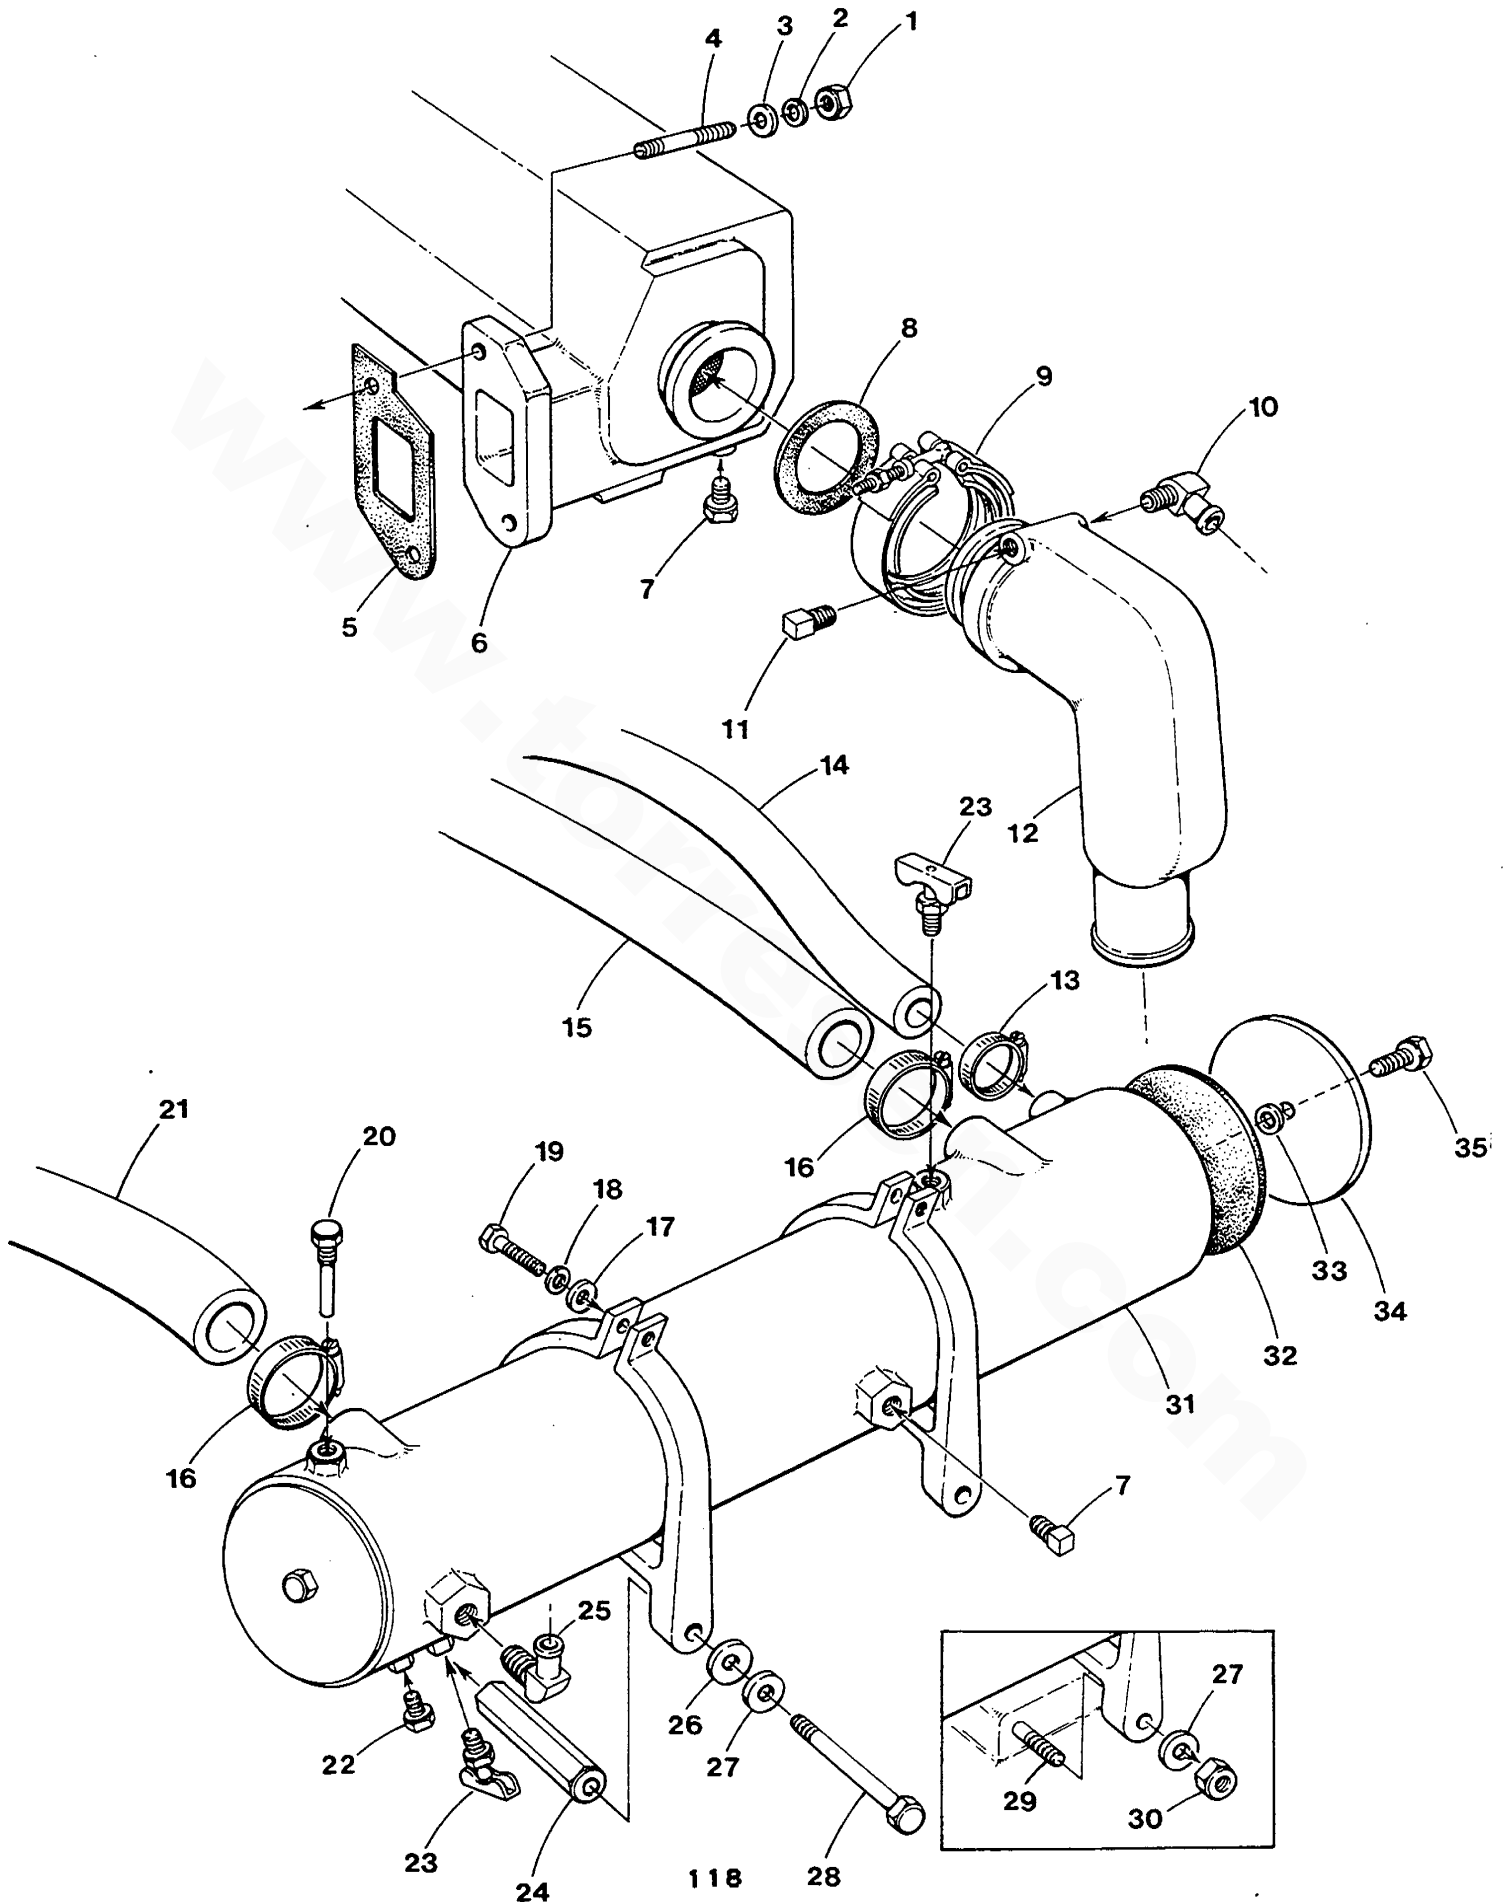

WESTERBEKE 71C - 20.0 BEDA - FRESH WATER COOLING SYSTEM - FRONT

REF	PN	NAME	REMARKS	QUAN
1	024977	KIT	COOLANT RECOVERY TANK INCL REF 2 THRU 6	1
2	024858	CAP	COOLANT RECOVERY TANK	1
3	024704	TANK	COOLANT RECOVERY	1
4	024786	STRAP	COOLANT RECOVERY TANK MOUNTING	1
5	024637	TUBING	MANIFOLD TO TANK - INCHES REQUIRED	60
6	024906	CLAMP	HOSE	2
7	024907	ELBOW	MANIFOLD TO RECOVERY TANK HOSE	1
8	024306	CAP	PRESSURE	1
9	035411	NAMEPLATE		1
10	031935	SCREW	8-32 X 1/4 SS OVAL HEAD	2
11	037747	HOSE	MANIFOLD TO EXCHANGER	1
12	038193	CLAMP	HOSE 28	4
13	018242	NUT	M 8 DIN 934	8
14	031786	LOCKWASHER	M 8 DIN 127	8
15	031787	WASHER	M 8 DIN 125	8
16	037305	MANIFOLD	EXHAUST INCLUDING CAP	1
17	037745	GASKET	EXHAUST MANIFOLD TO HEAD	4
18	013630	CAPSCREW	M 8 X 25 DIN 933	3
19	031786	LOCKWASHER	M 8 DIN 127	3
20	031787	WASHER	M 8 DIN 125	3
21-1	030125	SWITCH	WATER TEMPERATURE-PROPULSION	1
21-2	039550	SWITCH	WATER TEMPERATURE-GENSET	1
22	037622	HOUSING	THERMOSTAT	1
23	033373	GASKET	THERMOSTAT	1
24	024690	THERMOSTAT		1
25	041523	HOUSING	LOWER THERMOSTAT INCLUDING REF 35	1
26		PUMP	FRESH WATER - REFER TO SEPARATE PAGE	1
27	032707	GASKET	ELBOW TO PUMP	1
28	032706	ELBOW	FRESH WATER PUMP CONNECTION	1
29	031787	WASHER	M 8 DIN 125	3
30	031786	LOCKWASHER	M 8 DIN 127	3
31	017196	CAPSCREW	M 8 X 20 DIN 933	3
32	038027	HOSE	EXCHANGER TO FRESH WATER PUMP	1
33	039949	CLAMP	SUPPORT HOSE	2
34	035109	SENDER	WATER TEMPERATURE	1
35	024672	BUSHING	HOUSING TO 1/8NPT FOR SENDER	1
36	022205	PLUG	M16 X 1.5 DIN 910	1
37	037629	HOSE	THERMOSTAT TO MANIFOLD	1
38	013630	CAPSCREW	M 8 X 25 DIN 933	1
39	033381	WASHER	SPACER	2
40	018242	NUT	M 8 DIN 934	1