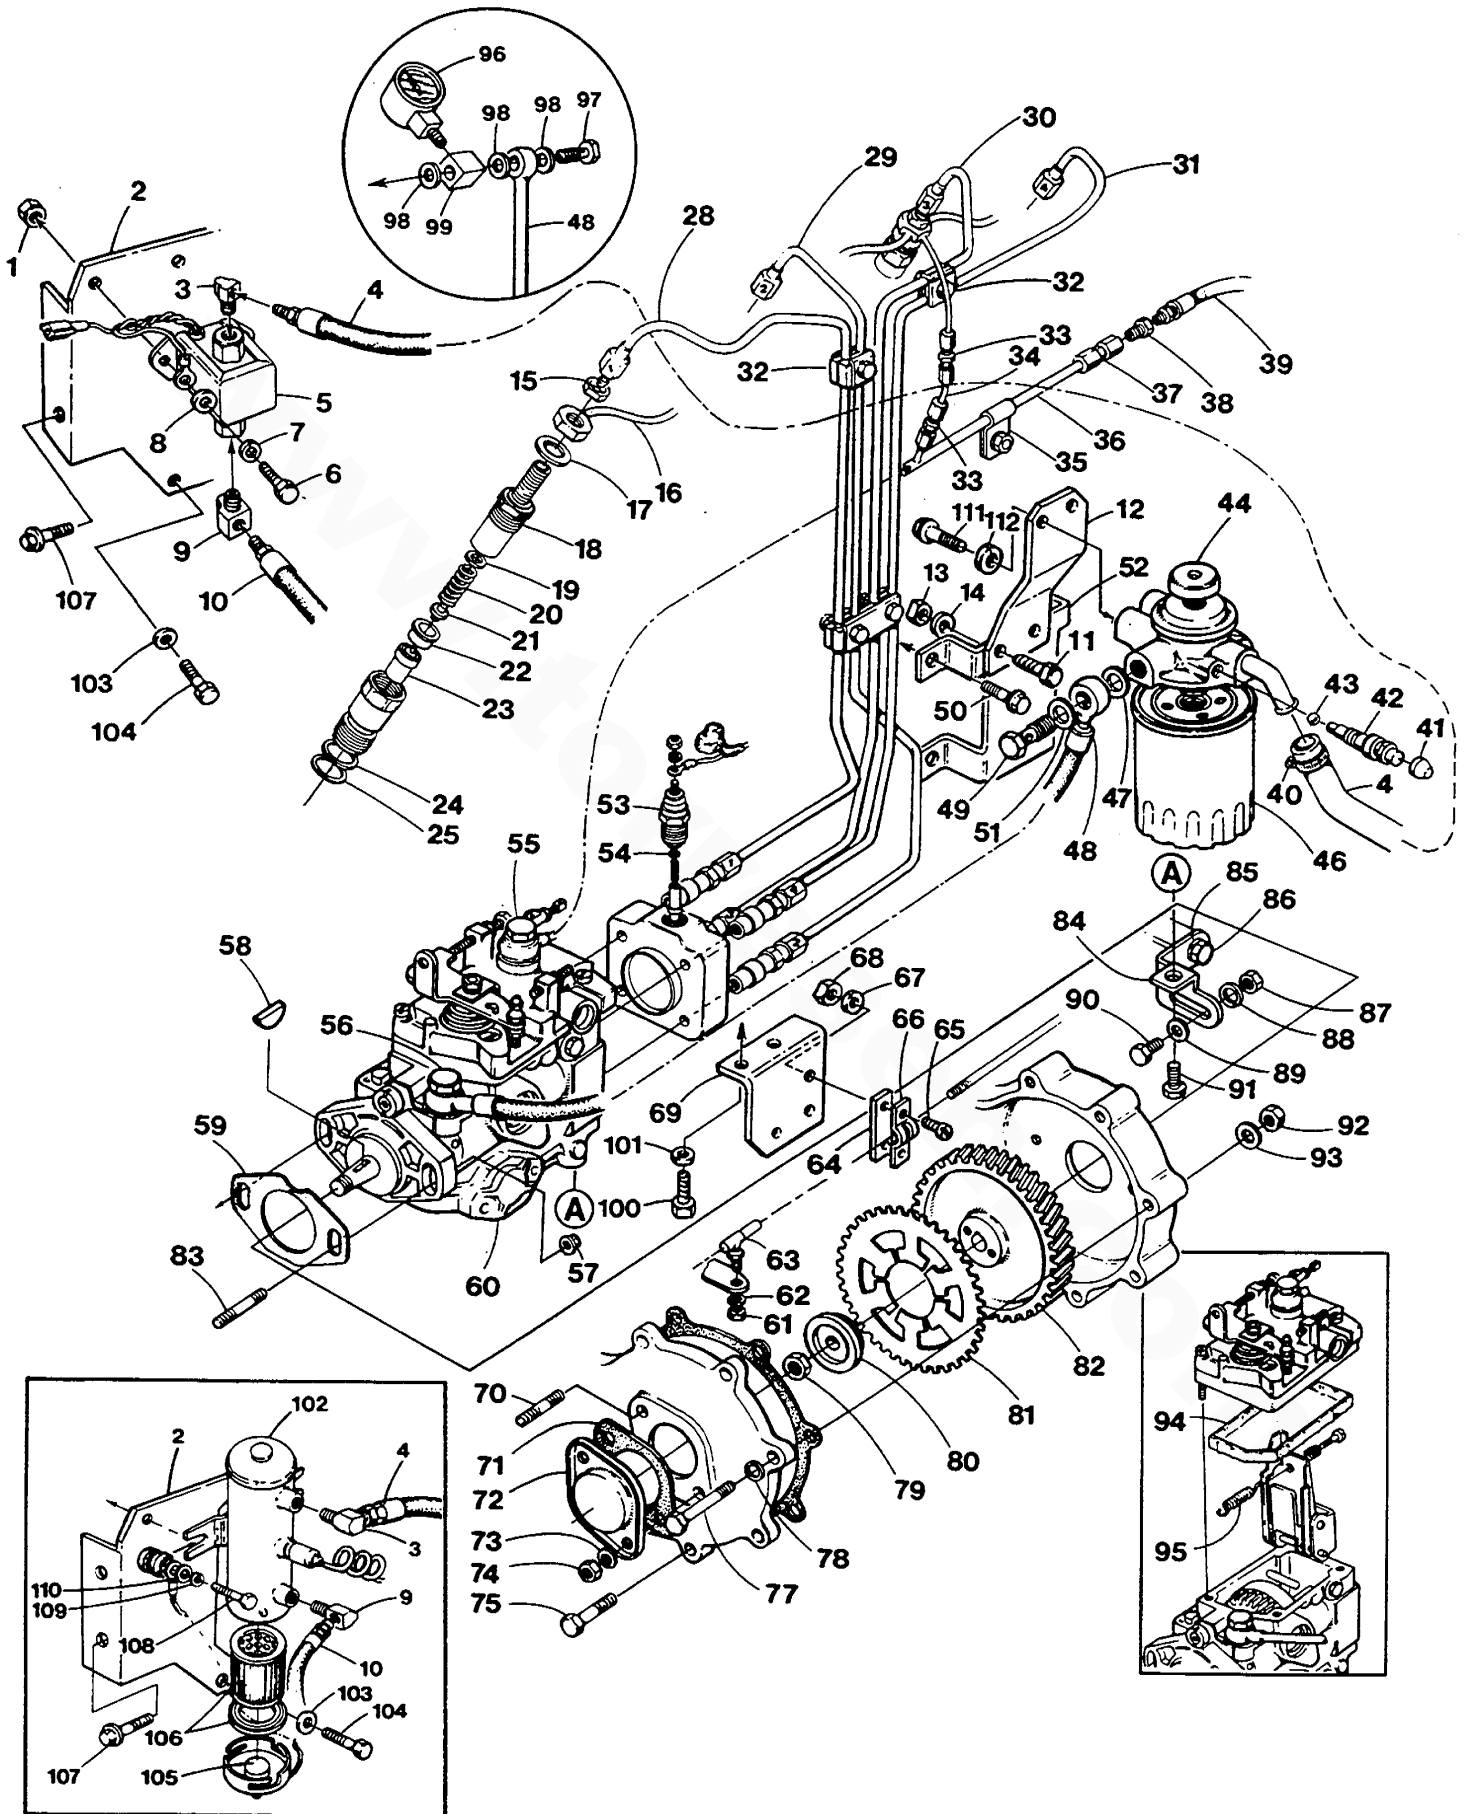

WESTERBEKE 71C - 20.0 BEDA - FUEL SYSTEM

REF	PN	NAME	REMARKS	QUAN
40	024906	CLAMP	HOSE 4	1
41	041388	CAP	BLEED SCREW	1
42	041387	SCREW	FILTER BLEED	1
43	042063	BALL	FILTER BLEED	1
44	041366	FILTER	FUEL WITH PRIMING PUMP	1
46	024363	FILTER	FUEL	1
47	030290	WASHER	BANJO M12 - PROPULSION	1
48	035027	HOSE	FILTER TO INJECTION PUMP	1
49	030139	BOLT	BANJO - PROPULSION	1
50	033642	CAPSCREW	M 8 X 25 JIS-FLANGE	2
51-1	030291	WASHER	BANJO M14 - PROPULSION	1
51-2	024972	WASHER	ALUMINUM - PROPULSION	1
52	032697	BRACKET	LIFTING EYE AND FILTER MOUNT	1
53-1	041372	SOLENOID	FUEL SHUT-OFF 12 VDC	1
53-2	041499	SOLENOID	FUEL SHUT-OFF 24 VDC	1
53-3	042112	SOLENOID	FUEL SHUT-OFF 12 VDC UNGROUNDED	1
53-4	042113	SOLENOID	FUEL SHUT-OFF 24 VDC UNGROUNDED	1
54		O-RING	FUEL SOLENOID	1
55-1	024501	BOLT	BANJO - RETURN	1
55-2	024498	WASHER	BANJO	2
56-1	030139	BOLT	BANJO - SUPPLY	1
56-2	024972	WASHER	BANJO - ALUMINUM	2
57	033668	NUT	M 8 JIS-FLANGE	2
58	032904	KEY	WOODRUFF	1
59	024461	GASKET	INJECTION PUMP TO TIMING CASE	1
60	041370	PUMP	FUEL INJECTION	1
61	031847	NUT	10-32 SS	1
62	031849	LOCKWASHER	10 SS	1
63-1	019364	BALLJOINT	THROTTLE CABLE-PROPULSION	1
63-2	024673	BUSHING	REDUCER	1
64	013870	SHIM	THROTTLE CABLE - PROPULSION	1
65	031873	SCREW	10-32 X 5/8 SS BH	2
66	013325	CLAMP	THROTTLE CABLE - PROPULSION	1
67	031849	LOCKWASHER	10 SS	2
68	031847	NUT	10-32 SS	2
69	032269	BRACKET	THROTTLE CABLE	1
70	033678	STUD	M 8 X 12 DIN 939	2
71	024399	GASKET	INJECTION PUMP GEAR COVER	1
72	024398	COVER	INJECTION PUMP GEAR	1
74	033668	NUT	M 8 JIS-FLANGE	2
75	033643	CAPSCREW	M 8 X 30 JIS-FLANGE	2
77	033648	CAPSCREW	M 8 X 55 JIS-FLANGE DOG POINT	2