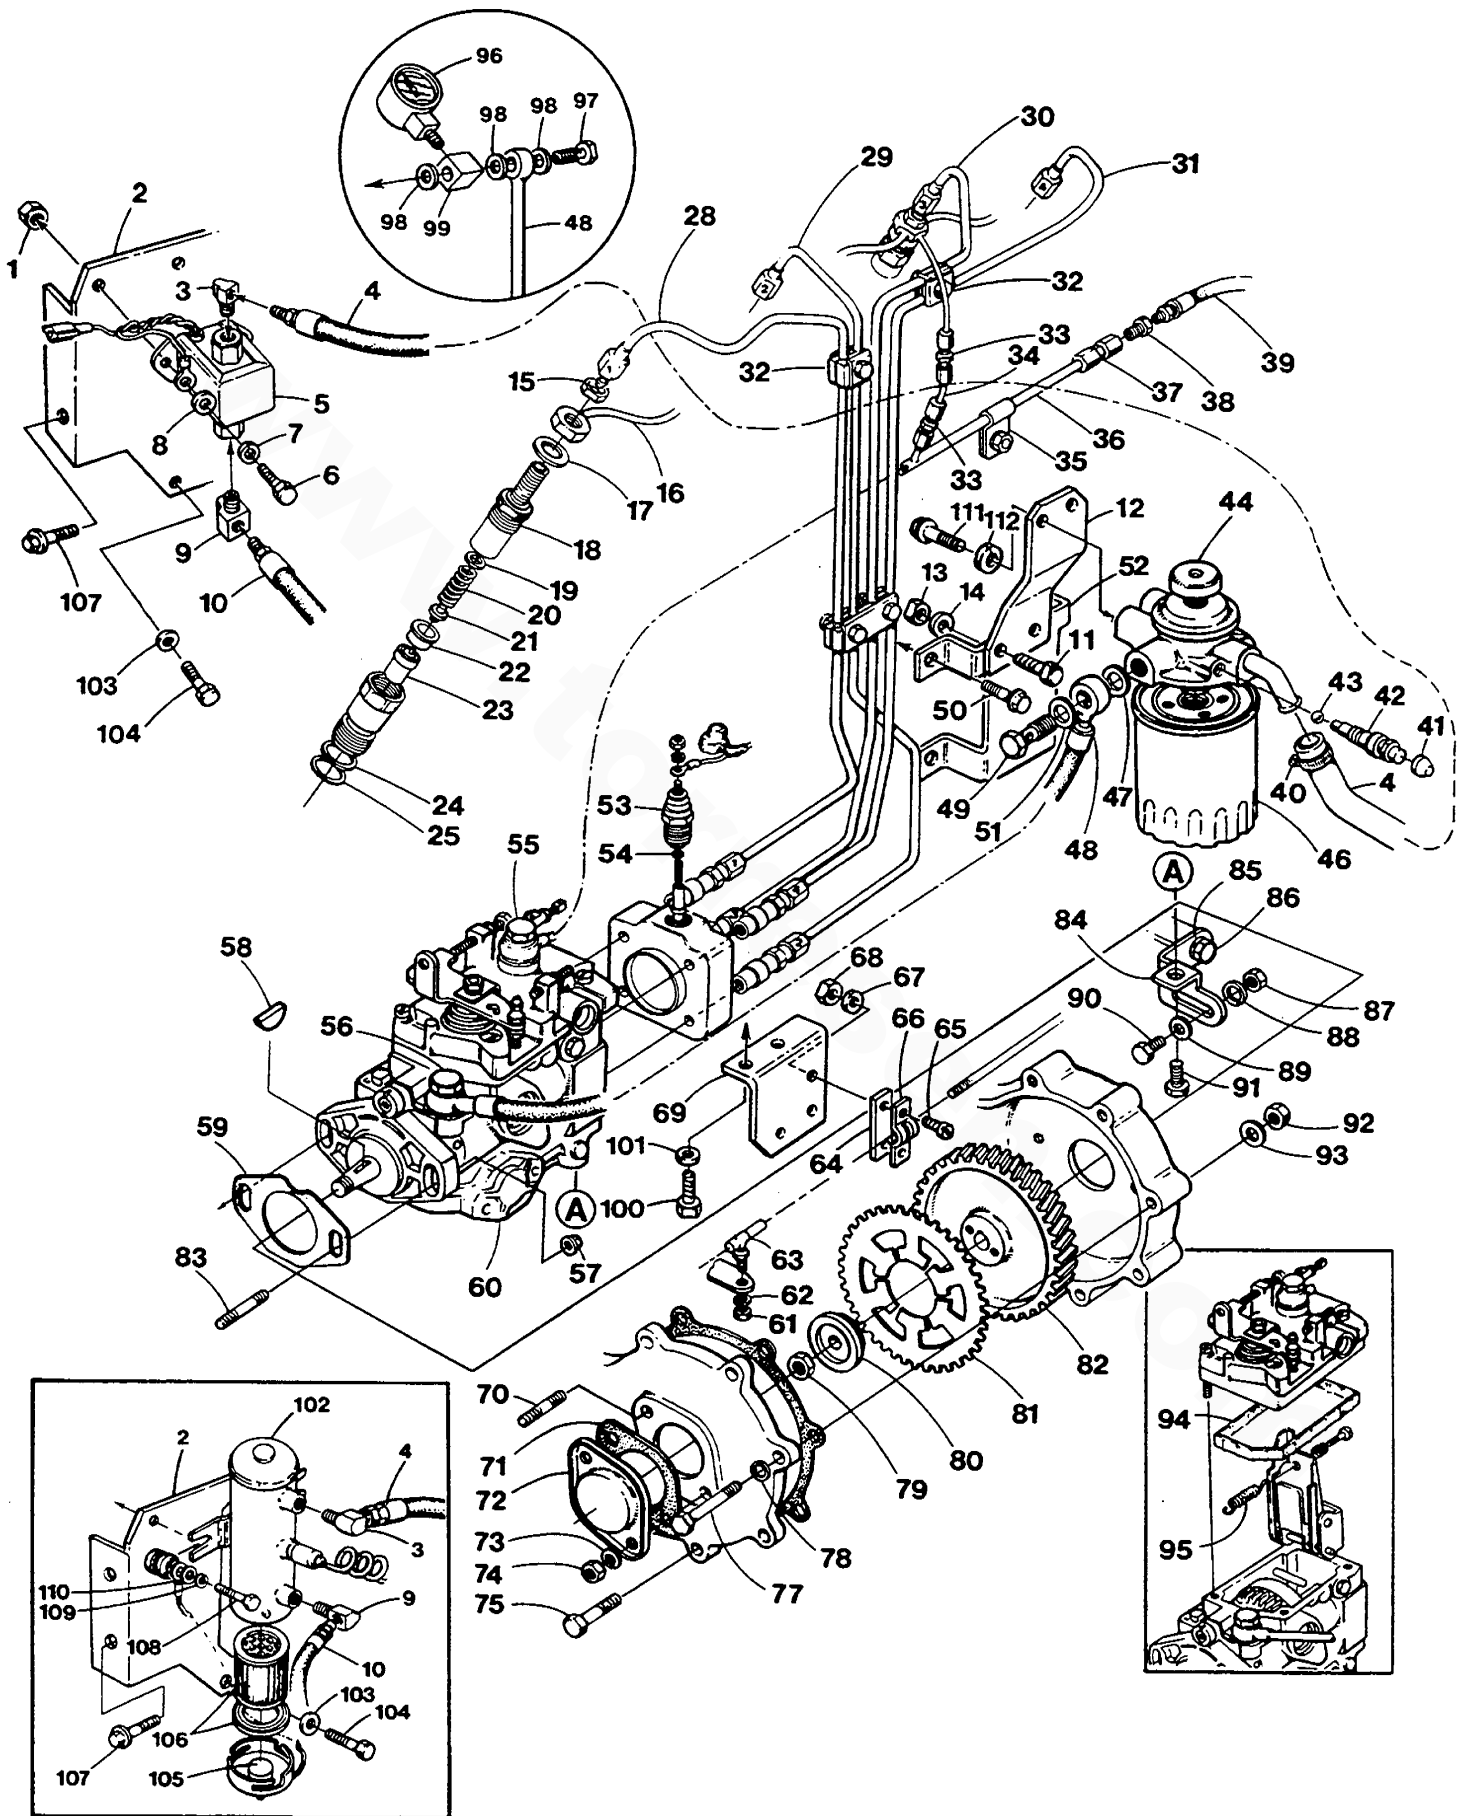

WESTERBEKE 71C - 20.0 BEDA - FUEL SYSTEM

REF	PN	NAME	REMARKS	QUAN
1	015812	NUT	M 6 DIN 934	2
2	033241	BRACKET	FUEL LIFT PUMP	1
3	022513	ELBOW	ADAPTER	1
4	040956	HOSE	LIFT PUMP TO FILTER INCL REF 3	1
5	039275	PUMP	FUEL LIFT 12VDC	1
6	013590	CAPSCREW	M 6 X 30 DIN 933	2
7	031783	LOCKWASHER	M 6 DIN 127	2
8	031784	WASHER	M 6 DIN 125	2
9	013340	ELBOW	1/8NPT STREET 90 BRASS	1
10	030025	HOSE	FUEL SUPPLY	1
11-1	013629	CAPSCREW	M10 X 25 DIN 933 - OFFSET BRACKET	2
11-2	039218	CAPSCREW	M10 X 25 LOW HEAD - FLAT BRACKET	2
12	038898	BRACKET	FUEL FILTER	1
13	015887	NUT	M10 DIN 934	2
14	019262	LOCKWASHER	M10 DIN 127	2
15	041386	NUT	LINE TO INJECTOR	4
16	032745	LINE	INJECTOR RETURN	1
17	031021	GASKET	RETURN LINE TO INJECTOR	4
18	041367	INJECTOR	ASSEMBLY	4
19		SHIM	SEE REF 18	
20		SPRING	SEE REF 18	
21		PUSHROD	SEE REF 18	
22		SEAT	NOZZLE SPRING-SEE REF 18	
23	041368	NOZZLE	INJECTOR	4
24	024454	WASHER	INJECTOR NOZZLE	4
25	014464	WASHER	INJECTOR	4
28	032688	LINE	INJECTOR 1	1
29	032689	LINE	INJECTOR 2	1
30	032690	LINE	INJECTOR 3	1
31	032691	LINE	INJECTOR 4	1
32-1	038910	CLAMP	INJECTOR LINES	2
32-2	038911	CLAMP	INJECTOR LINES - TAPPED THREAD	2
32-3	038914	CAPSCREW	M 5 X 25 DIN 84A PHILLIPS HEAD	2
32-4	031780	LOCKWASHER	M 5 DIN 127	2
33-1	024600	UNION	COMPRESSION INCLUDING NUT AND FERRULE	2
33-2	013344	NUT	COMPRESSION	4
33-3	013343	FERRULE	COMPRESSION	4
34	033059	LINE		1
35	032865	CLAMP	RETURN LINE	1
36	032746	LINE	RETURN	1
37-1	024634	CONNECTOR	LINE TO FUEL HOSE INCL NUT & FERRULE	1
37-2	033097	NUT	COMPRESSION	1
37-3	033096	FERRULE	COMPRESSION	1
38	015289	ADAPTER		1
39	030025	HOSE	FUEL RETURN INCL REF 38	1