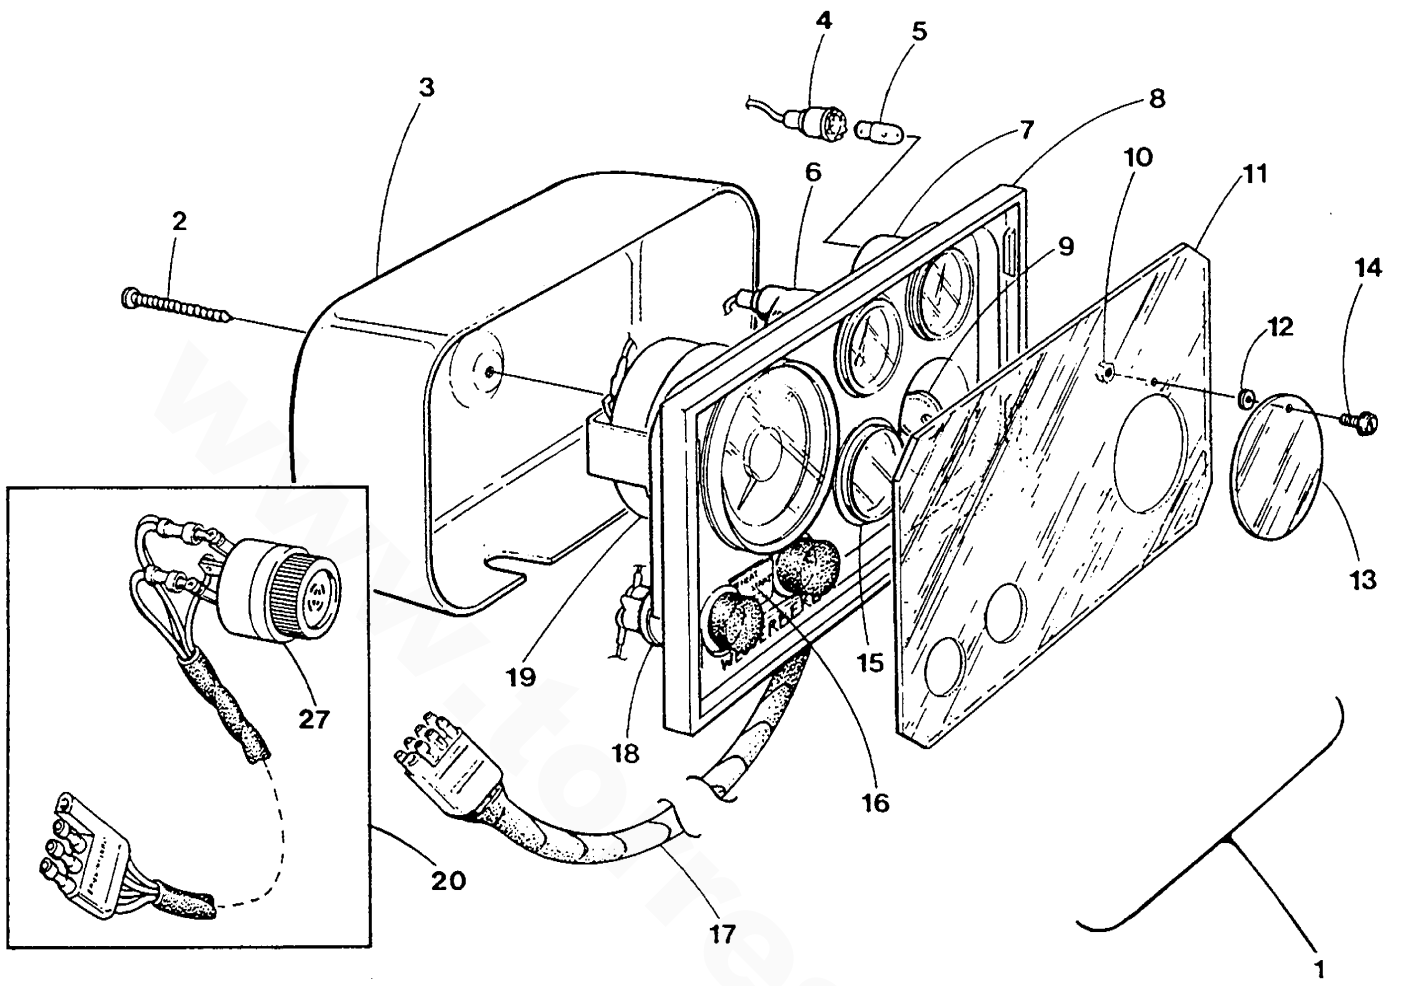

WESTERBEKE 71C - 20.0 BEDA - ELECTRICAL SYSTEM

REF	PN	NAME	REMARKS	QUAN
40	024951	CAPSCREW	M10 X 1.25 X 20 DIN 961	2
41	032480	BRACKET	OIL PRESSURE SENDER AND SWITCH	1
42	013340	ELBOW	1/8NPT STREET 90 BRASS	1
43-1	011981	HOSE	OIL	1
43-2	024844	ADAPTER	1/8BSPT TO 1/8NPT-HOSE TO BLOCK	1
44	015122	ELBOW	1/8NPT STREET 45 STEEL	1
45	024132	SENDER	OIL PRESSURE	1
46	031780	LOCKWASHER	M 5 DIN 127	1
47	018241	NUT	M 5 DIN 934	1
48-1	039144	DIAGRAM	WIRING PROPULSION 12 VDC	1
48-2	039422	DIAGRAM	WIRING GENSET 12 VDC	1