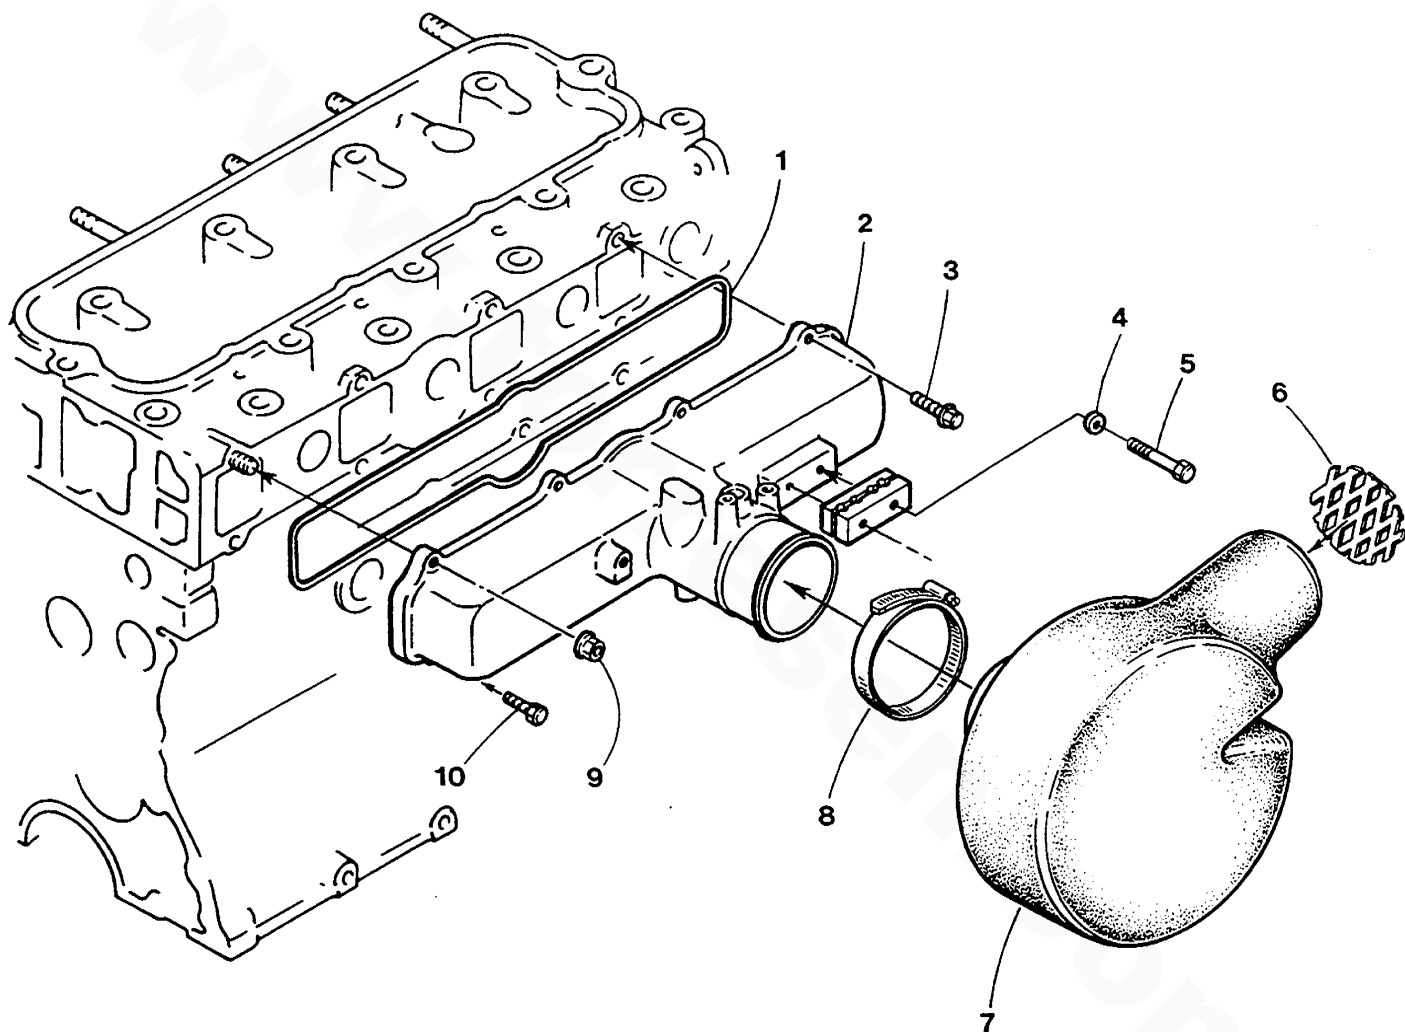

WESTERBEKE 71C - 20.0 BEDA - LUBE OIL SUMP

REF	PN	NAME	REMARKS	QUAN
20	041350	GASKET SET	BLOCK TO LOWER BLOCK	1
21	032654	WASHER	OIL JET	8
22	032653	LINE	OIL JET	4
23	032655	VALVE	OIL JET	4
24	041434	CAPSCREW	M 8 X 130 JIS-FLANGE	2
25	032716	GASKET	SUMP TO LOWER BLOCK	1
26	032644	SUMP	LUBE OIL	1
27	033642	CAPSCREW	M 8 X 25 JIS-FLANGE	11
28	033639	CAPSCREW	M 8 X 12 JIS-FLANGE	20
30	033647	CAPSCREW	M 8 X 50 JIS-FLANGE	5
31	033626	CAPSCREW	M 8 X 120 JIS-FLANGE	2
32	032905	PLUG		1
33	024498	WASHER		1
34	041349	BLOCK	LOWER INCLUDING REF 35	1
35	033656	DOWEL	INCLUDED IN REF 34	2
36	032645	TUBE	DIPSTICK	1
37	017298	CLAMP	HOSE	2
38	032875	HOSE	DIPSTICK	1
39	041389	O-RING		1
40	041593	SWITCH	SUMP OIL LEVEL	1
41		CLAMP	OIL LEVEL SWITCH WIRE	2
42	036211	NUT	M 6 JIS-FLANGE	3
43	033679	STUD	M 6 X 12 DIN 939	3
44	041351	DIPSTICK		1
45	041433	CAPSCREW	M 8 X 110 JIS-FLANGE	4
46	040357	BRACKET	OIL LINE	1
47	040358	BRACKET	OIL STRAINER	1
48	033654	CAPSCREW	M 8 X 20 JIS-FLANGE	2
55	024905	CAP	SUMP DRAIN HOSE	1
56	031789	WASHER	M10 DIN 125	1
57	019262	LOCKWASHER	M10 DIN 127	1
58	031083	CAPSCREW	M10 X 1.25 X 30 JIS	1
59	024922	BRACKET	SUMP DRAIN HOSE	1
60	030848	HOSE	SUMP DRAIN	1
61	036821	BOLT	BANJO-SUMP DRAIN	1
62	036493	WASHER	SUMP DRAIN BANJO	1
63	030291	WASHER	BANJO M14	1
64	037393	SEAL	LEAD WIRE	1
65	033639	CAPSCREW	M 8 X 12 JIS-FLANGE	1