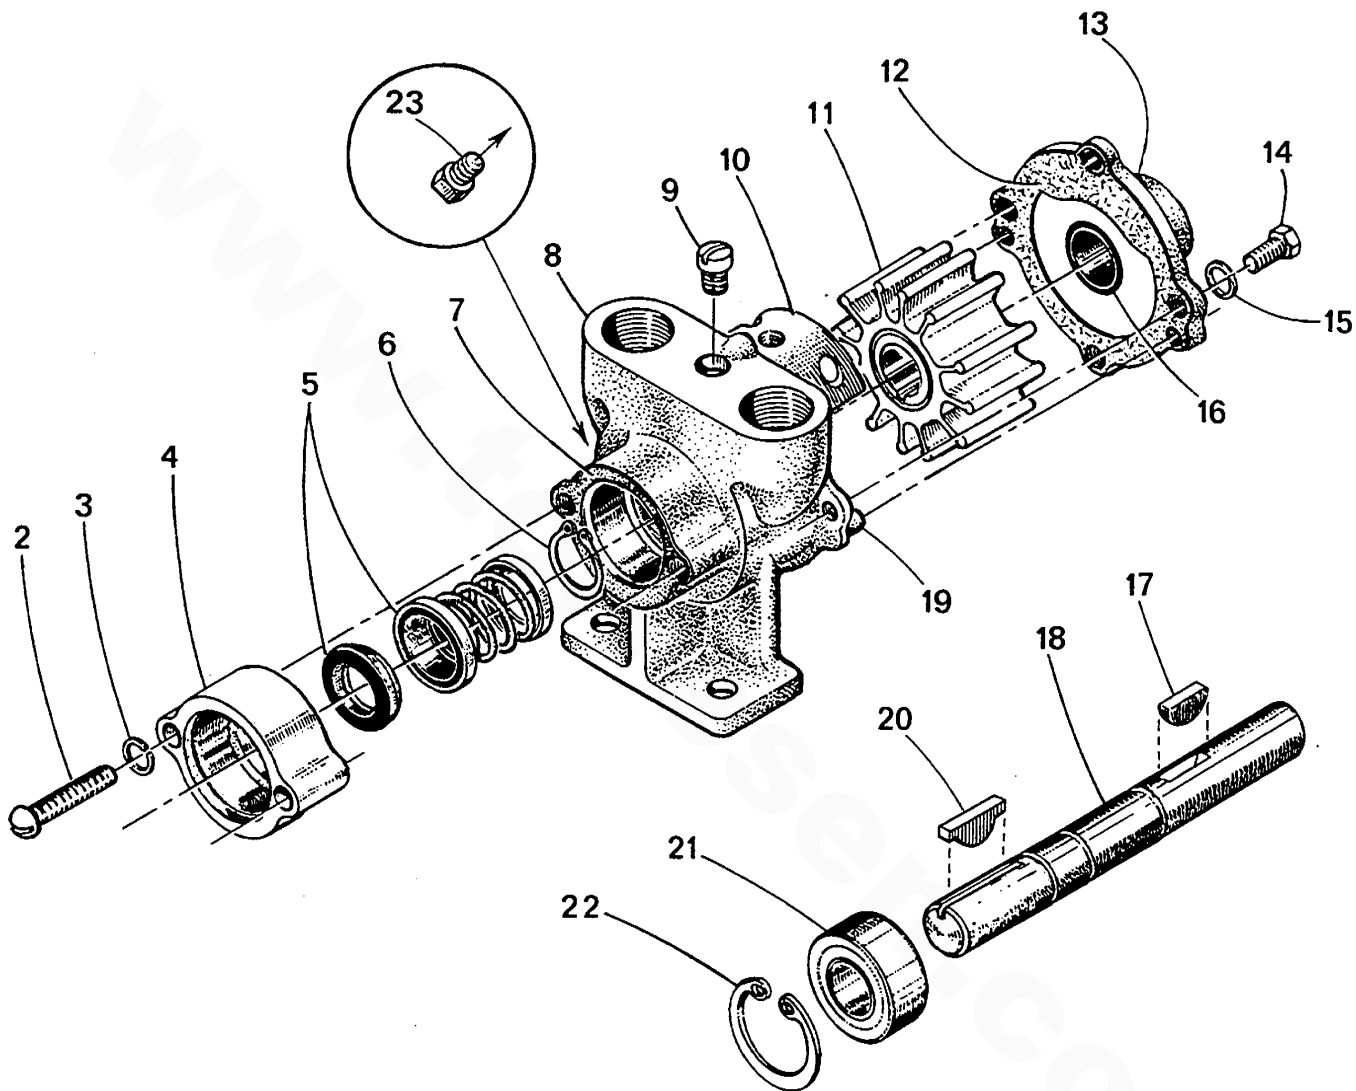

WESTERBEKE 71C - 20.0 BEDA - SEA WATER SYSTEM AND ALTERNATOR

REF	PN	NAME	REMARKS	QUAN
28-1	031037	PULLEY	FRESH WATER PUMP 1 GROOVE	1
28-2	031110	PULLEY	FRESH WATER PUMP 2 GROOVE	1
29-1	039354	PULLEY	50 AMP ALTERNATOR	1
29-2	038440	PULLEY	135-190 AMP ALTERNATOR	1
30	030168	SPACER	50 AMP ALTERNATOR	3
31-1	039181	BELT	50 AMP ALTERNATOR & FRESH WATER PUMP	1
31-2	036457	BELT	135 AMP ALTERNATOR & FRESH WATER PUMP	2
32	040190	PULLEY	CRANKSHAFT 1 GROOVE	1
33	038786	PULLEY	CRANKSHAFT 2 GROOVE	1
34	031787	WASHER	M 8 DIN 125	6
35	031786	LOCKWASHER	M 8 DIN 127	6
36	013619	CAPSCREW	M 8 X 30 DIN 933	6