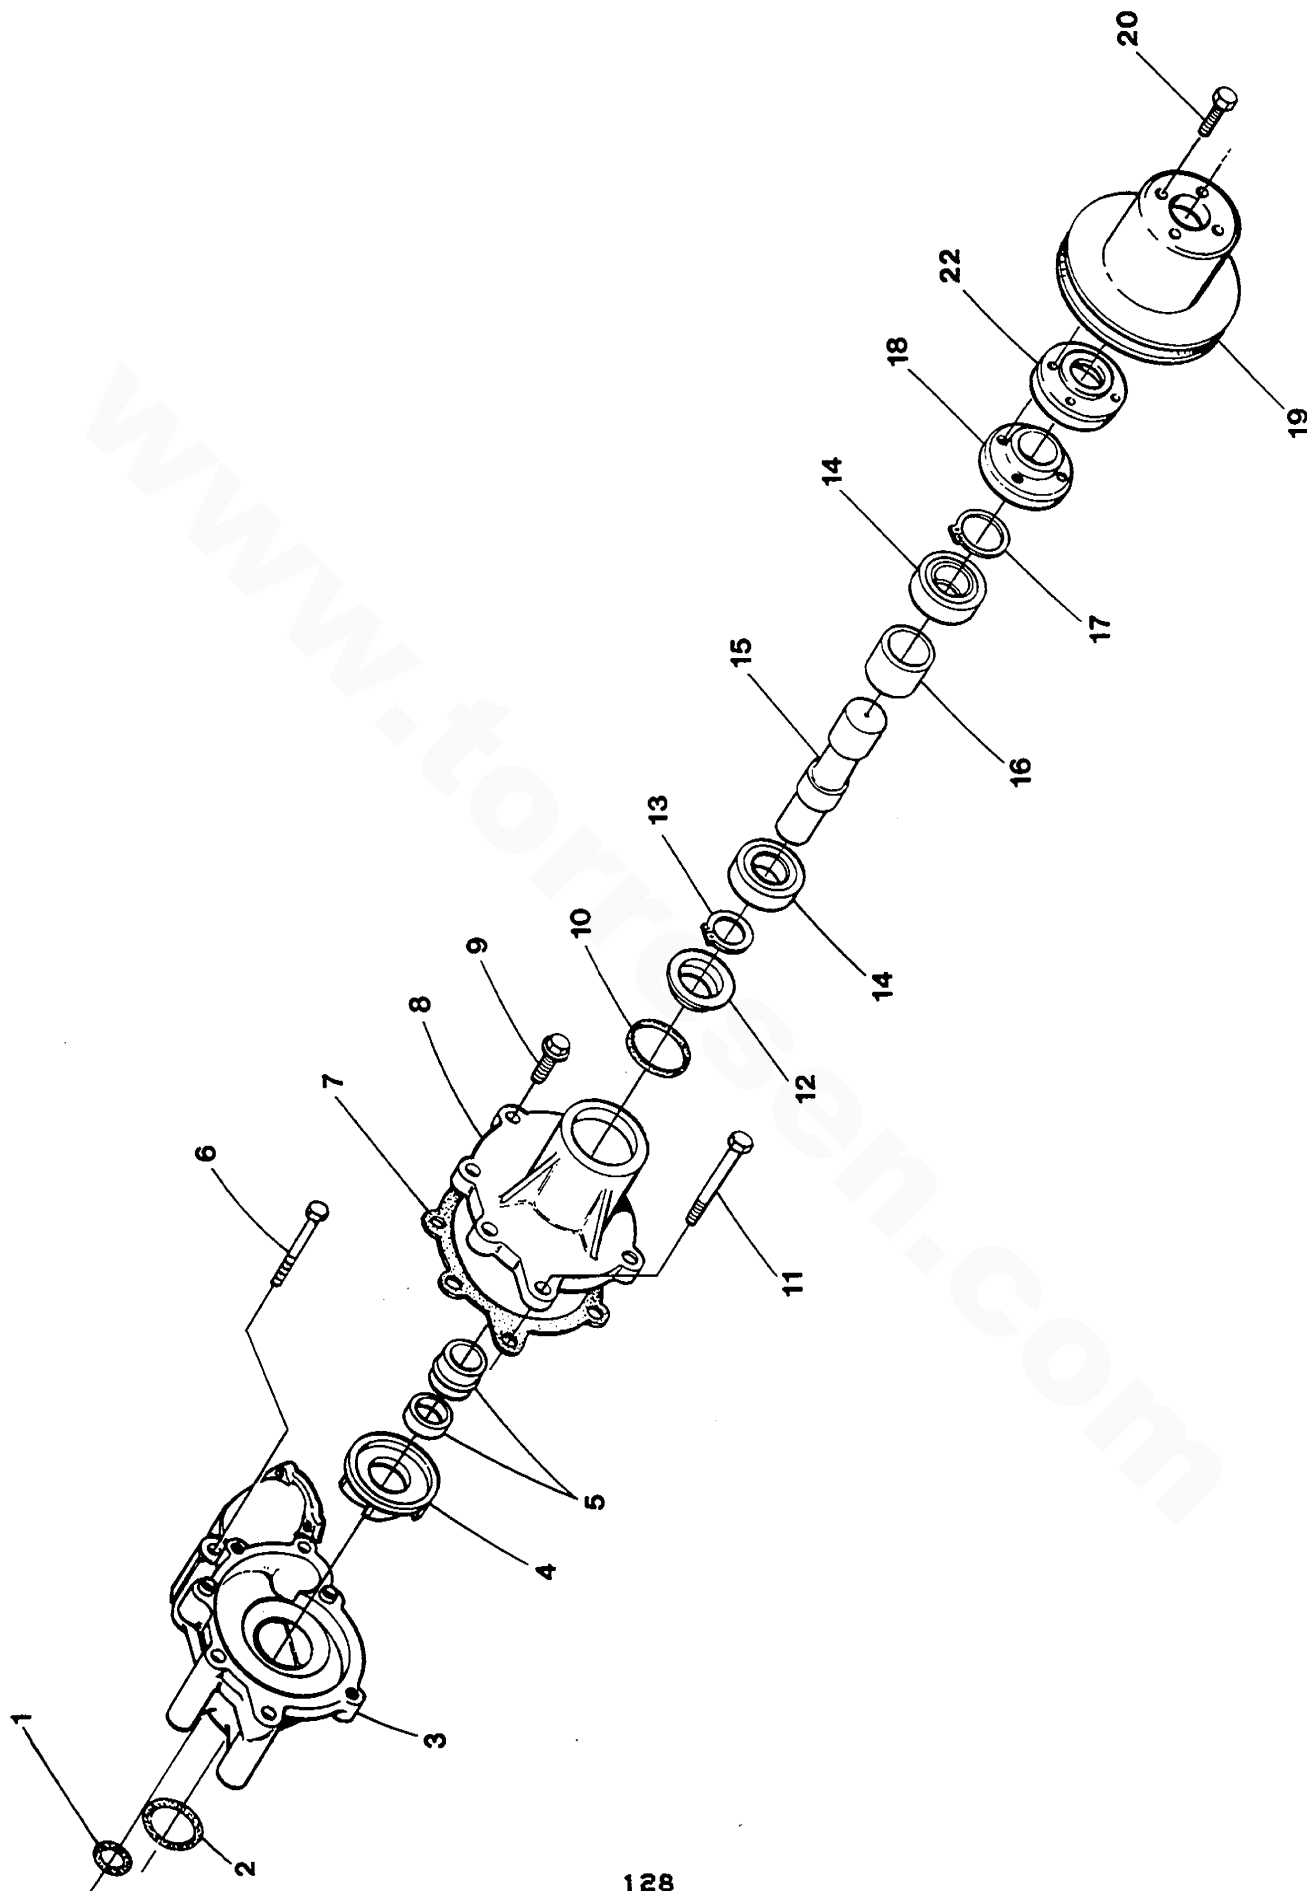

WESTERBEKE 71C - 20.0 BEDA - SEA WATER PUMP

REF	PN	NAME	REMARKS	QUAN
1	038445	PUMP	SEA WATER	1
2	018147	SCREW	BEARING HOUSING TO PUMP	2
3	032183	LOCKWASHER		2
4	018180	HOUSING	BEARING	1
5	014774	SEAL	INCLUDING SEAT	1
6	018145	RING	RETAINING	3
7	018154	GASKET	BEARING HOUSING TO PUMP HOUSING	1
8	039867	HOUSING	PUMP BODY	1
9	018151	SCREW	PUMP HOUSING TO CAM	1
10	018152	CAM		1
11	011907	IMPELLER	INCLUDING GASKET	1
12	011419	GASKET	IMPELLER COVER	1
13	018153	COVER	IMPELLER INCLUDING BUSHING	1
14	018143	CAPSCREW		4
15	032183	LOCKWASHER		4
16	018149	BUSHING	SHAFT END	1
17	018148	KEY	IMPELLER TO SHAFT	1
18	018164	SHAFT		1
19	018142	DOWEL	COVER TO PUMP HOUSING	2
20	022392	KEY	SEA WATER PUMP SHAFT TO PULLEY	1
21	018144	BEARING		1
22	018146	RING	RETAINING	1
23	019369	PLUG	1/8NPT HEX HEAD BRASS	1
24	033329	KIT	PUMP REPAIR INCL 6,7,9,10,11,12,16,21,22	1