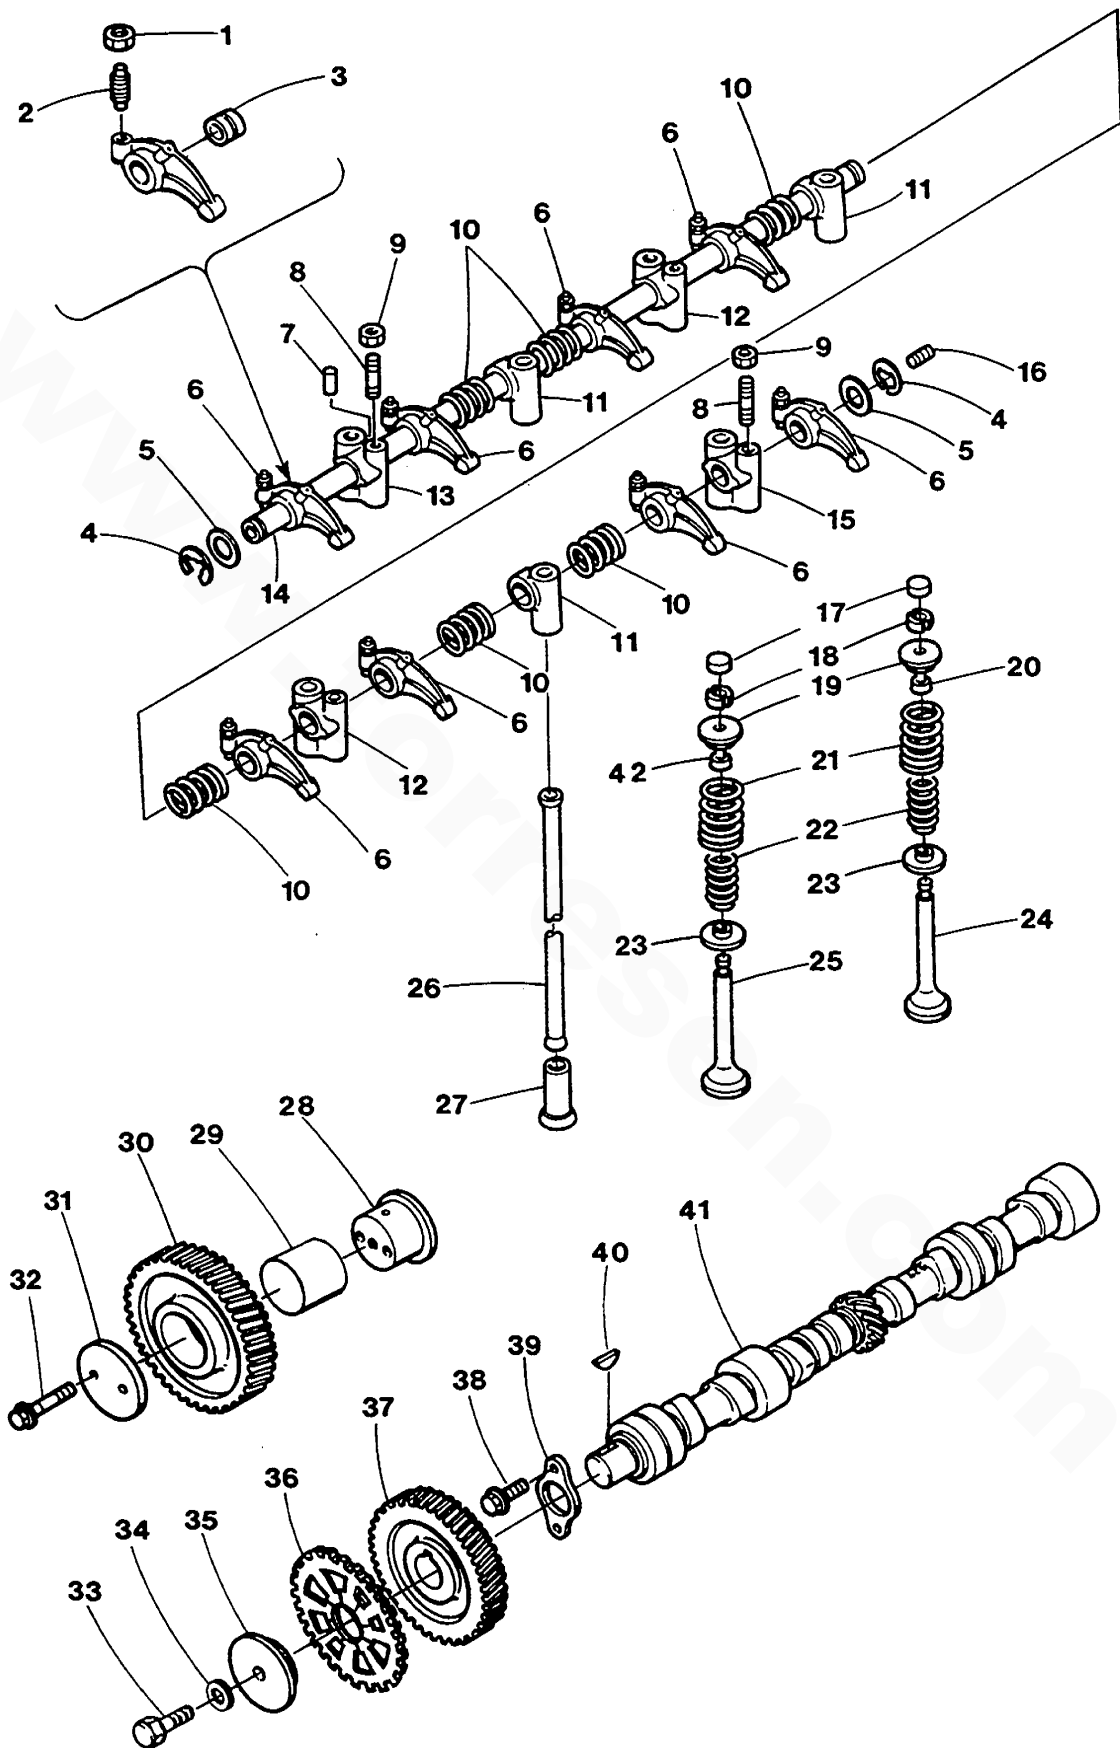

WESTERBEKE 71C - 20.0 BEDA - CRANKSHAFT - PISTONS

REF	PN	NAME	REMARKS	QUAN
1	041385	RING SET	STD-ENGINE SET	1
2	041384	PISTON	STD	4
3-1	024484	BEARING	SET CONNECTING ROD STD	1
3-2	024485	BEARING	SET CONNECTING ROD 0.25MM	1
3-3	024486	BEARING	SET CONNECTING ROD 0.50MM	1
3-4	024487	BEARING	SET CONNECTING ROD 0.76MM	1
4	041357	ROD	CONNECTING	4
5	032659	NUT	CONNECTING ROD BOLT	4
6	041358	BUSHING	CONNECTING ROD	4
7	032658	BOLT	CONNECTING ROD	8
8	013619	CAPSCREW	M 8 X 30 DIN 933	6
9	032662	BOLT	CRANKSHAFT PULLEY	1
10	032663	WASHER	CRANKSHAFT PULLEY	1
11	038786	PULLEY	CRANKSHAFT 2 GROOVE	1
12	040190	PULLEY	CRANKSHAFT 1 GROOVE	1
13	040299	SLINGER	CRANKSHAFT FRONT	1
14	040301	SPRING	FRICTION GEAR	1
15	040302	GEAR	FRICTION	1
16	041360	GEAR	CRANKSHAFT	1
17	032903	KEY	CRANKSHAFT GEAR	1
18	041359	CRANKSHAFT		1
19	033643	CAPSCREW	M 8 X 30 JIS-FLANGE	8
20	040298	FLANGE	OIL SEAL CRANKSHAFT REAR	1
21	040300	GASKET	CRANKSHAFT OIL SEAL FLANGE	1
22	040304	SEAL	OIL CRANKSHAFT REAR	1
23-1	024492	WASHER	THRUST SET STD	1
23-2	024493	WASHER	THRUST SET U/S	1
24-1	041380	BEARING	SET MAIN STD	1
24-2	041381	BEARING	SET MAIN 0.25MM	1
24-3	041382	BEARING	SET MAIN 0.50MM	1
24-4	041383	BEARING	SET MAIN 0.76MM	1
25	031786	LOCKWASHER	M 8 DIN 127	6
26	031787	WASHER	M 8 DIN 125	6