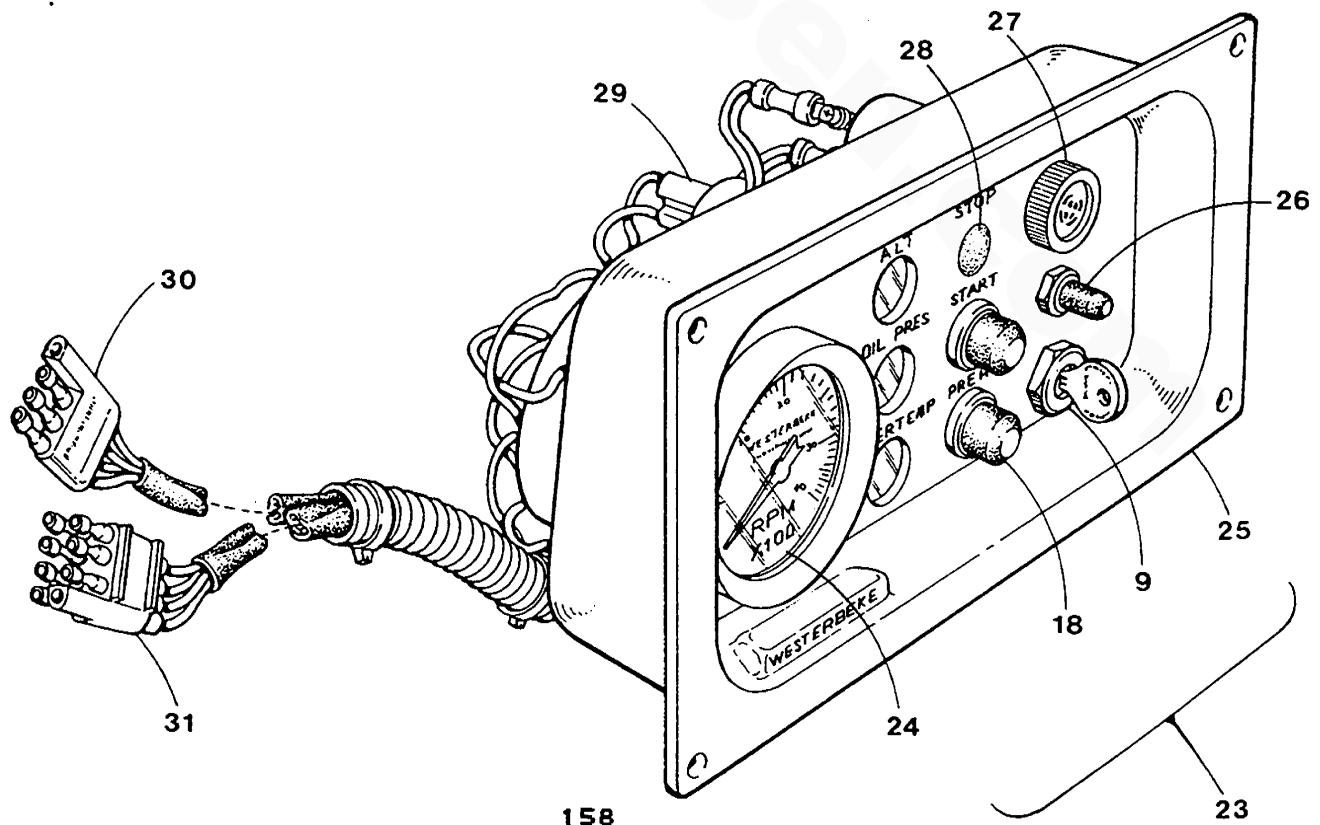

WESTERBEKE 71C - 20.0 BEDA - ELECTRICAL SYSTEM

REF	PN	NAME	REMARKS	QUAN
40	024951	CAPSCREW	M10 X 1.25 X 20 DIN 961	2
41	032480	BRACKET	OIL PRESSURE SENDER AND SWITCH	1
42	013340	ELBOW	1/8NPT STREET 90 BRASS	1
43-1	011981	HOSE	OIL	1
43-2	024844	ADAPTER	1/8BSPT TO 1/8NPT-HOSE TO BLOCK	1
44	015122	ELBOW	1/8NPT STREET 45 STEEL	1
45	024132	SENDER	OIL PRESSURE	1
46	031780	LOCKWASHER	M 5 DIN 127	1
47	018241	NUT	M 5 DIN 934	1
48-1	039144	DIAGRAM	WIRING PROPULSION 12 VDC	1
48-2	039422	DIAGRAM	WIRING GENSET 12 VDC	1