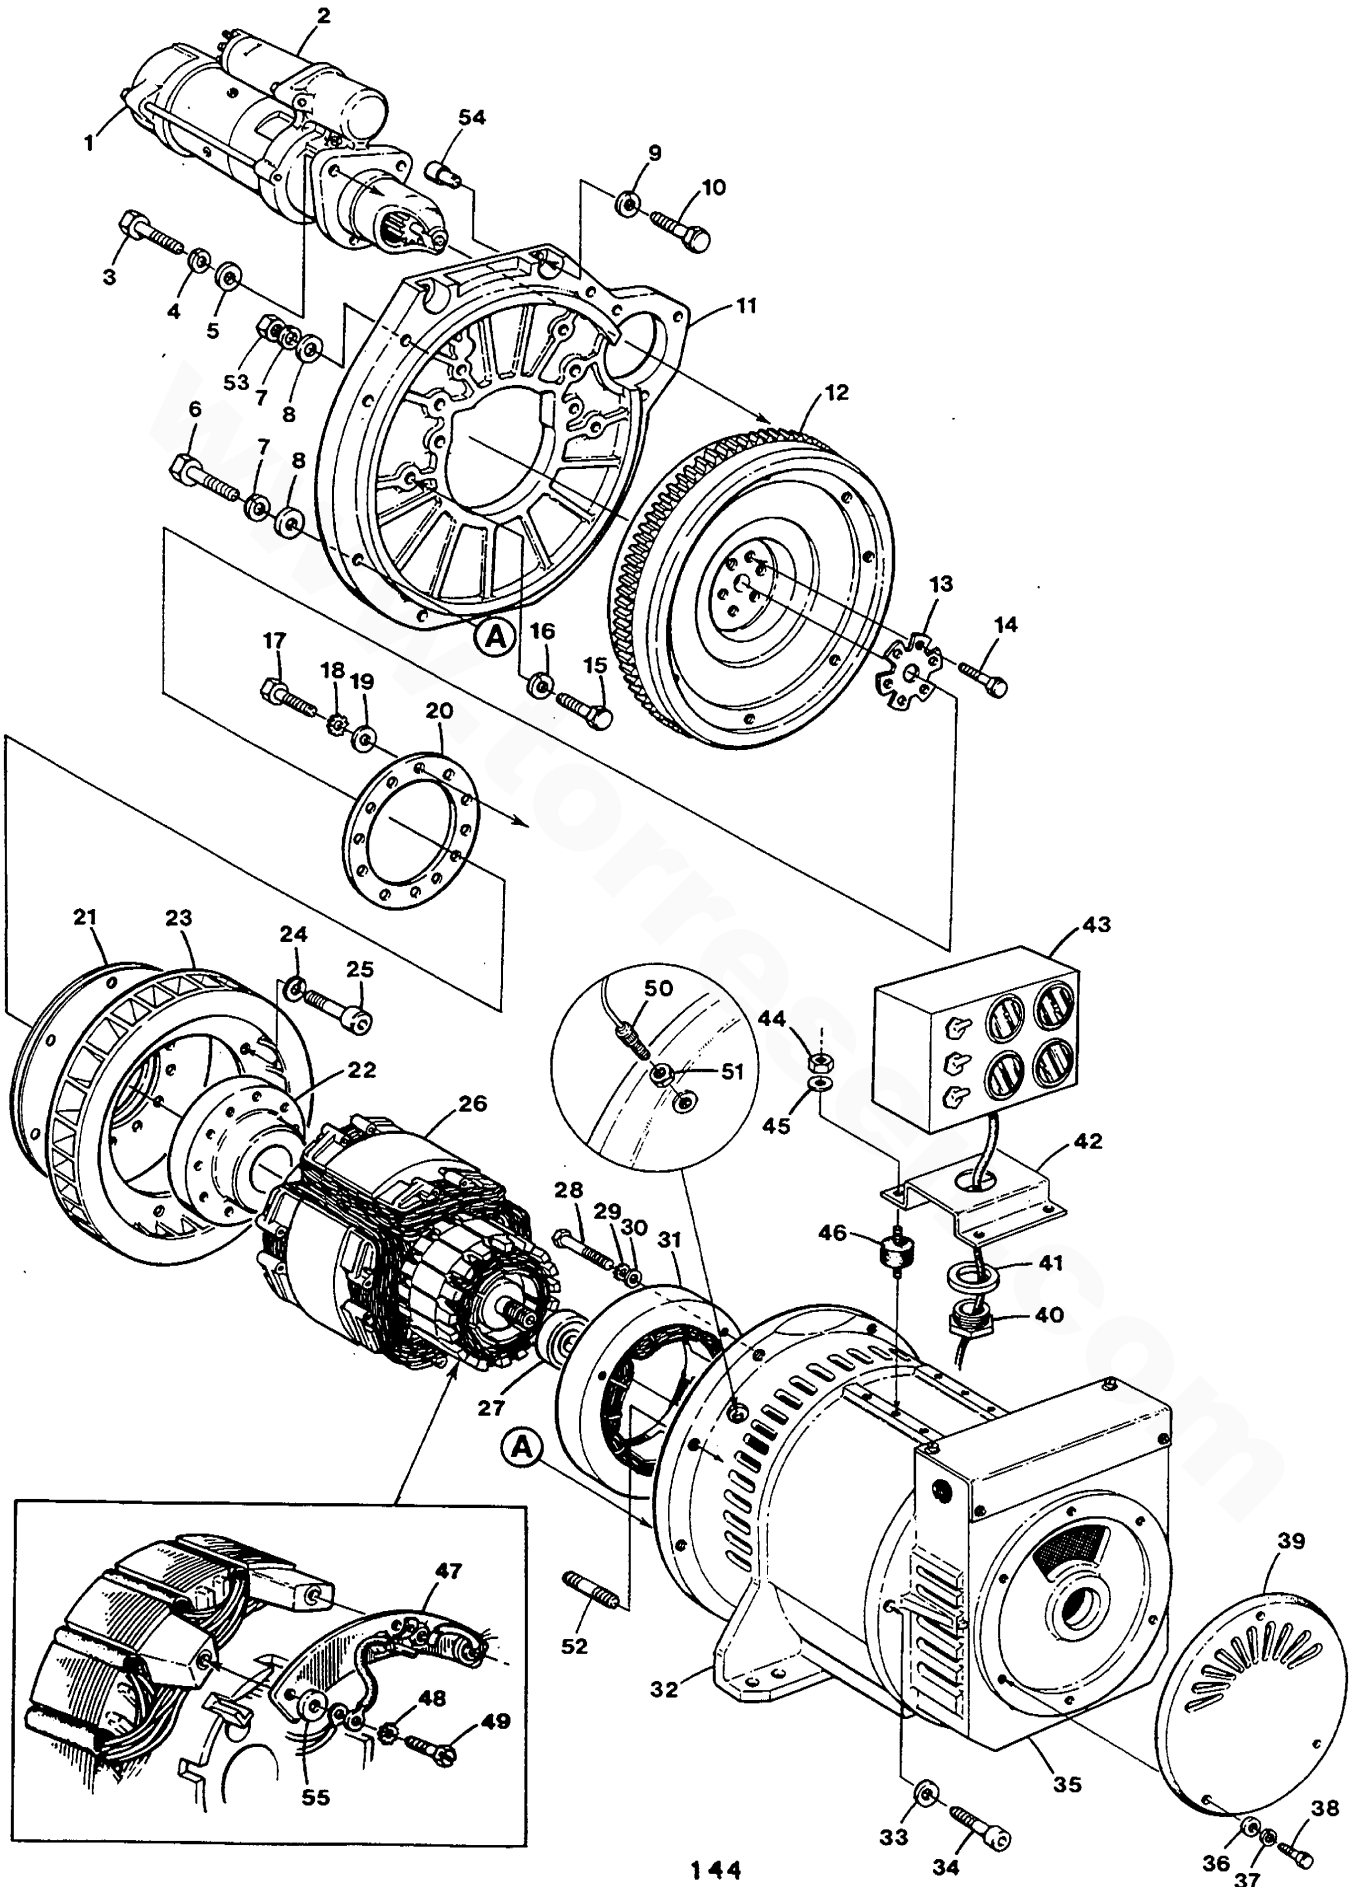

WESTERBEKE 20.0 BEDA - MOUNTING SYSTEM

REF	PN	NAME	REMARKS	QUAN
1	038682	MOUNT	FRONT LEFT	1
2	019262	LOCKWASHER	M10 DIN 127	3
3	024953	CAPSCREW	M10 X 1.25 X 35 DIN 961	1
4	031083	CAPSCREW	M10 X 1.25 X 30 JIS	2
5	031717	CAPSCREW	1/2NC X 4	2
6	031777	WASHER	1/2 FLAT	4
7	033530	SHIELD	ISOLATOR	2
8	024674	WASHER	ISOLATOR SNUBBING	8
9	024701	RAIL	LEFT	1
10	015238	ISOLATOR	FRONT	2
11	037792	SPACER	ISOLATOR TO RAIL	2
12	031776	LOCKWASHER	1/2	4
13	031774	NUT	1/2NC	4
14	038698	DRIPTRAY		1
15	200127	NUT	5/16NC KEPS	16
16	031559	CAPSCREW	5/16NC X 2	8
17	031795	NUT	M12 X 1.5 DIN 934	1
18	031792	LOCKWASHER	M12 DIN 127	1
19	040544	SPACER		1
20	032916	STUD	M12 X 1.5 X 48	1
21	038684	MOUNT	FRONT RIGHT	1
22	019262	LOCKWASHER	M10 DIN 127	2
23	031083	CAPSCREW	M10 X 1.25 X 30 JIS	2
24	039274	RAIL	RIGHT	1
25	035271	SPACER	ISOLATOR TO RAIL	2
26	015239	ISOLATOR	REAR	2
27	031557	CAPSCREW	5/16NC X 1-1/2	8
28	031718	CAPSCREW	1/2NC X 4-1/4	2
29	034713	STRAP	GROUND RAIL TO GENSET	1