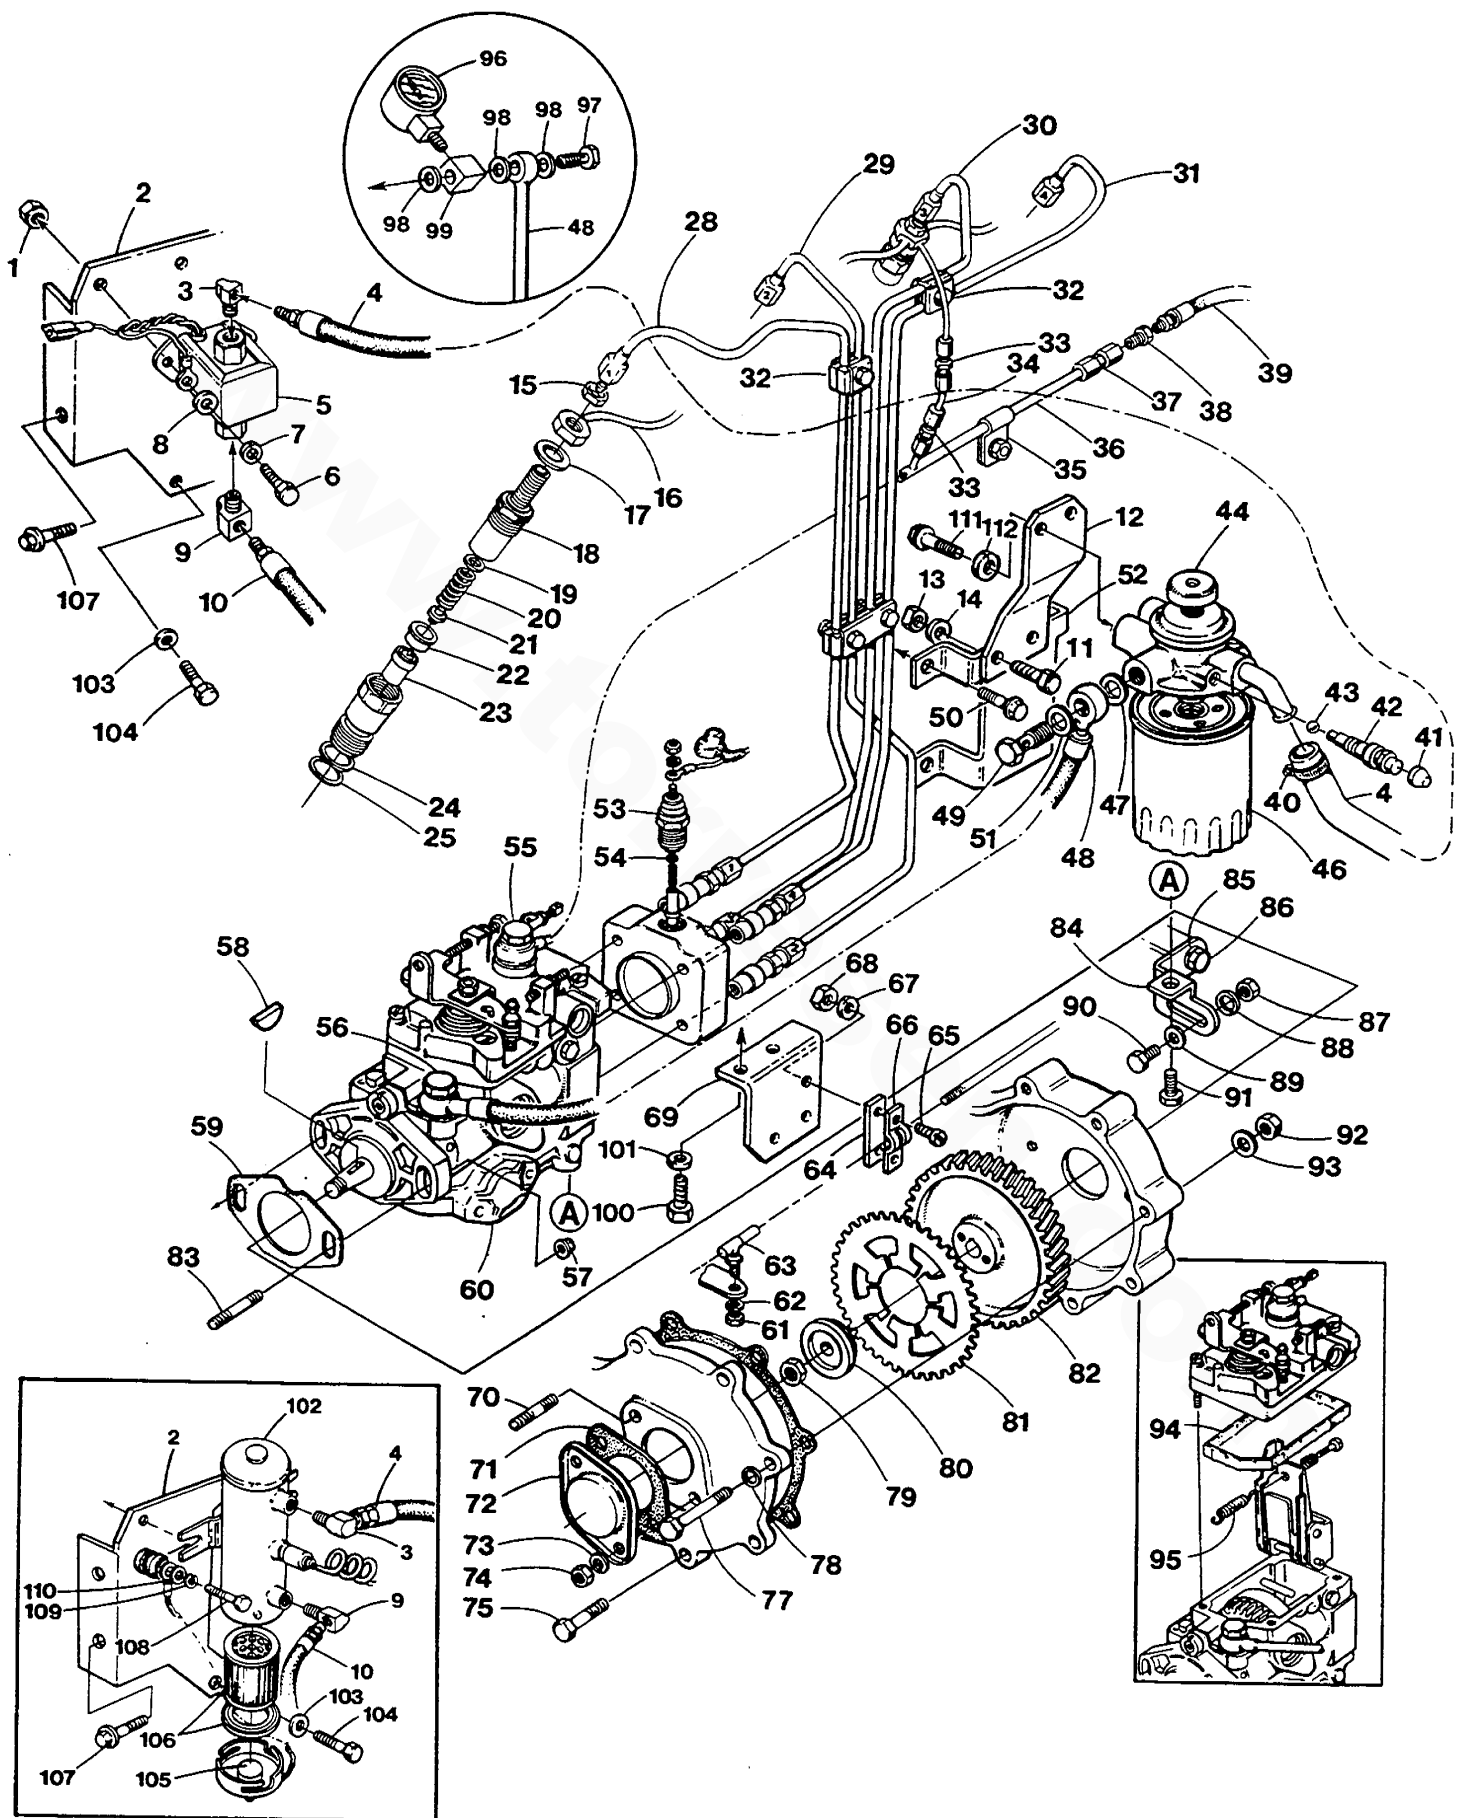

WESTERBEKE 71C 20.0 BEDA - FRESH WATER PUMP

REF	PN	NAME	REMARKS	QUAN
1	032708	GASKET	PUMP TO BLOCK-SMALL	1
2	032709	GASKET	PUMP TO BLOCK-LARGE	1
3	032710	BODY	FRESH WATER PUMP	1
4		IMPELLER	SEE REF 8	1
5	040364	SEAL		1
6	033648	CAPSCREW	M 8 X 55 JIS-FLANGE	1
7	041376	GASKET	HOUSING TO BODY	1
8	032711	HOUSING	BEARING ASSEMBLY	1
9	033642	CAPSCREW	M 8 X 25 JIS-FLANGE	3
10		SLINGER	SEE REF 8	1
11	033709	CAPSCREW	M 8 X 80 JIS-FLANGE	4
12	024479	PLATE	DUST SEAL	1
13	024414	CIRCLIP		1
14	024568	BEARING		2
15		SHAFT	SEE REF 8	1
16	024477	SPACER	BEARING	1
17	024413	CIRCLIP		1
18	032713	FLANGE	WATER PUMP PULLEY	1
19	031037	PULLEY	1 GROOVE	1
20	013630	CAPSCREW	M 8 X 25 DIN 933	4
21	031786	LOCKWASHER	M 8 DIN 127	4
22	040952	SPACER	FRESH WATER PUMP PULLEY	1