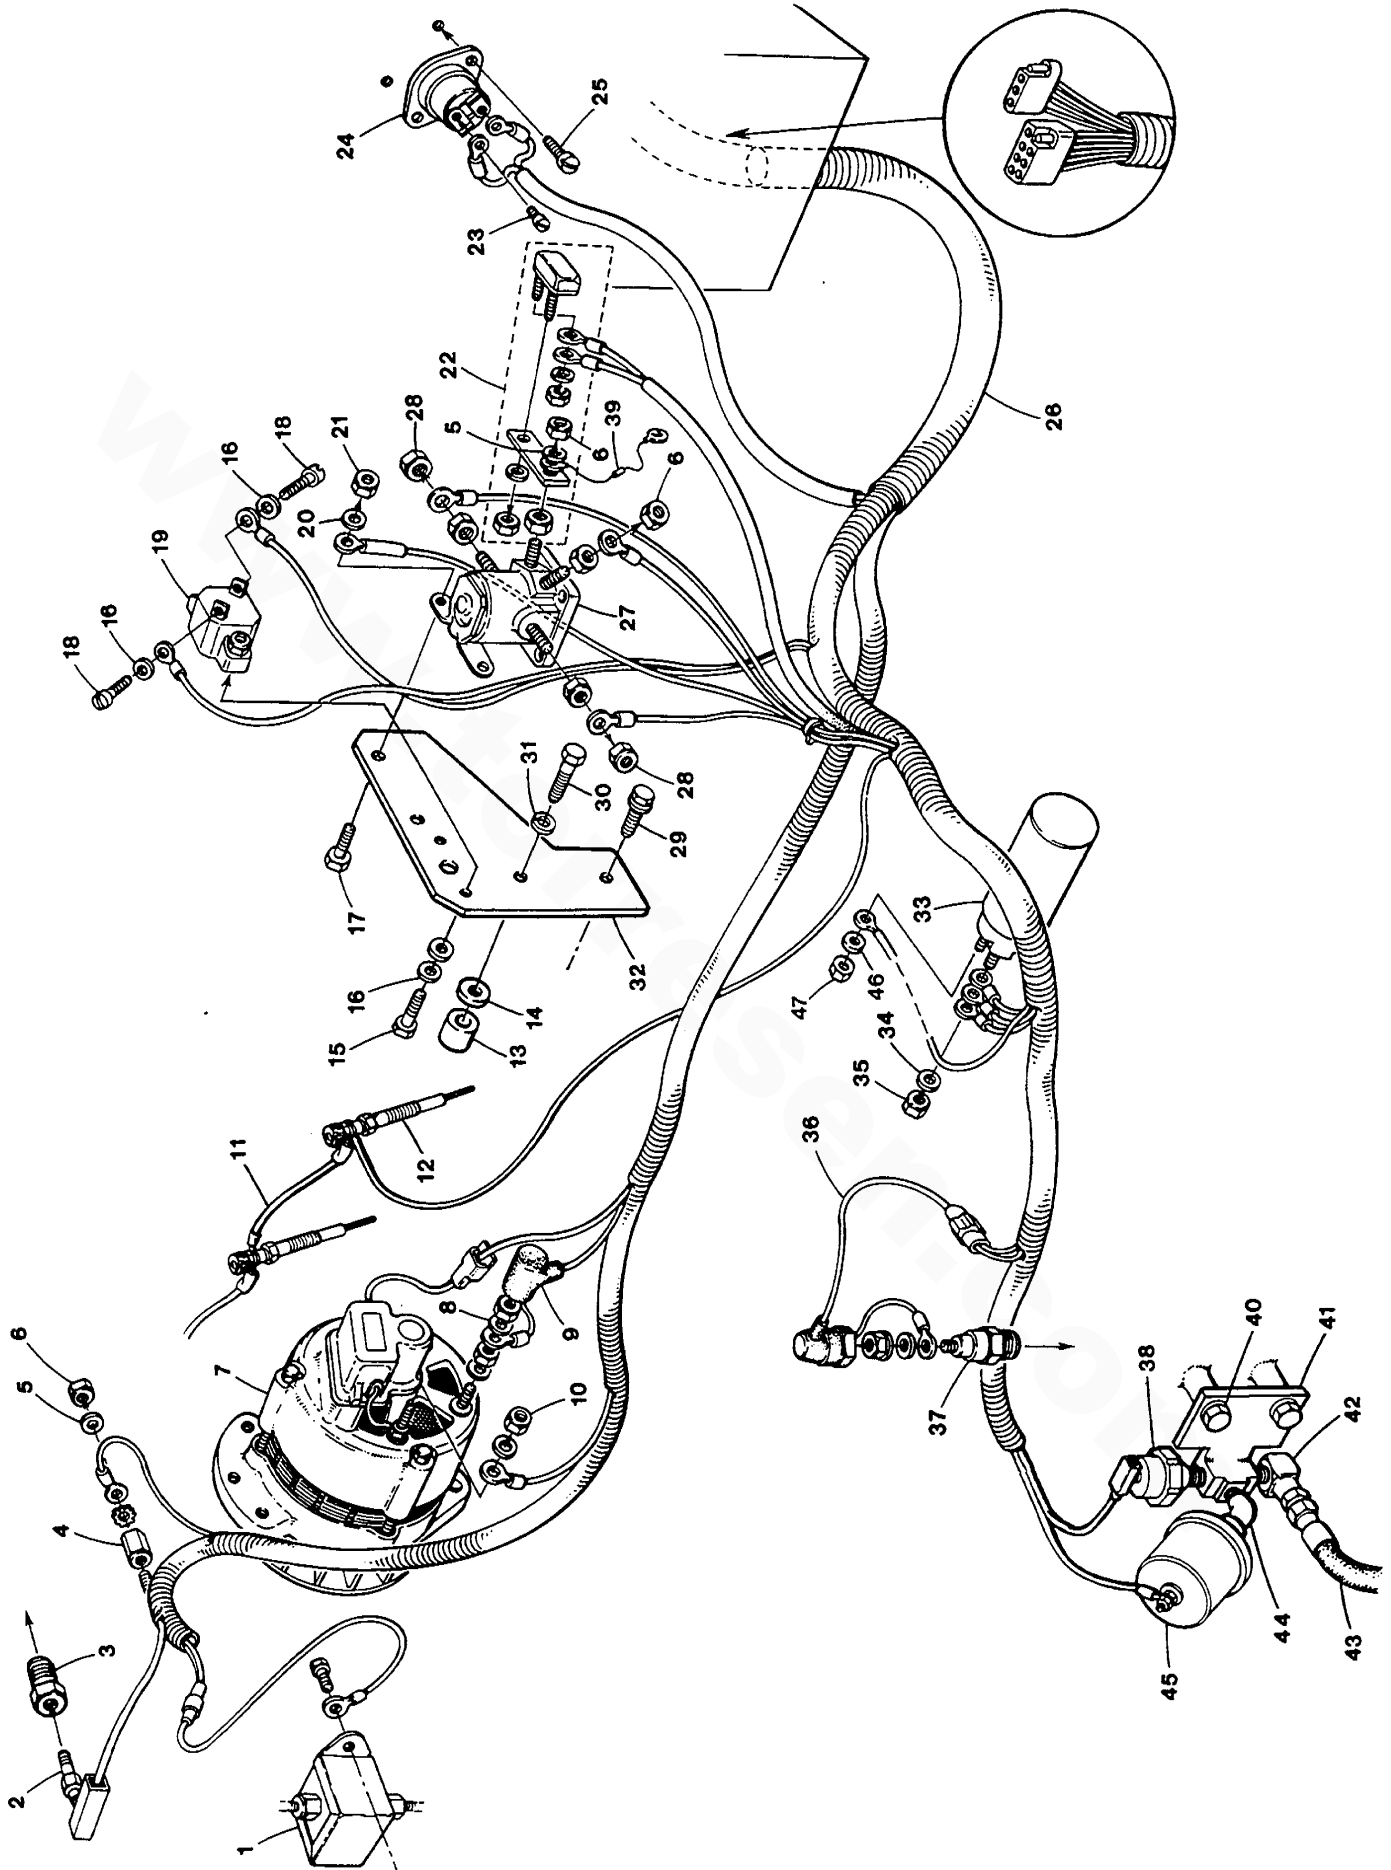

WESTERBEKE 20.0 BEDA - BELT GUARD

REF	PN	NAME	REMARKS	QUAN
1	033228	WINGSCREW	10-32 X 1/2	3
2	031849	LOCKWASHER	10 SS	3
3	033372	WASHER	FLAT	3
4	039079	GUARD	GENSET BELT	1
5	033380	BRACKET	BELT GUARD	1
6	037827	BRACKET	BELT GUARD	1
7	033380	BRACKET	BELT GUARD	1

www.torresen.com