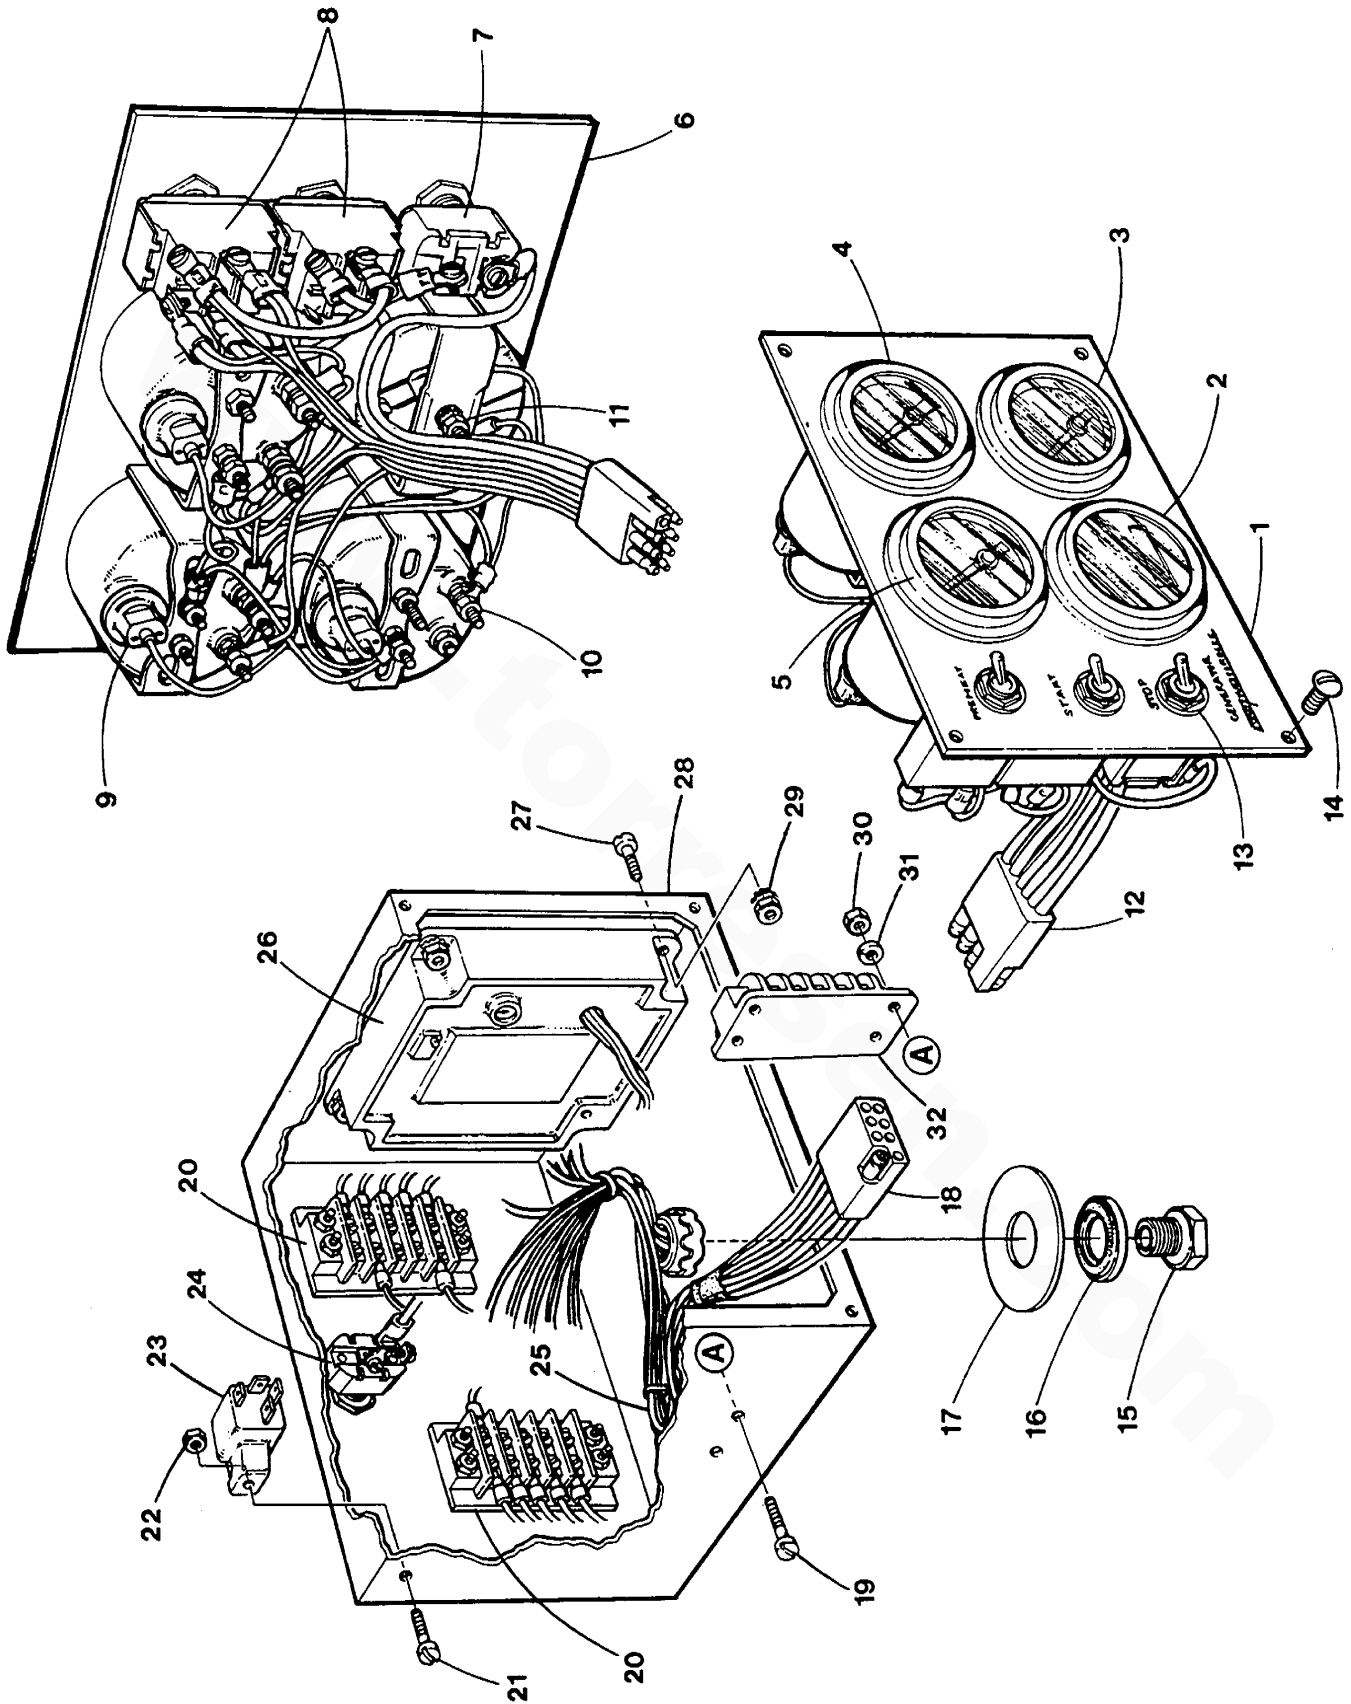

WESTERBEKE 20.0 BEDA - GENERATOR CONTROL PANEL

REF	PN	NAME	REMARKS	QUAN
1	036539	PANEL	GENERATOR CONTROL REF 2 THRU 13	1
2	036192	HOURMETER		1
3	037605	VOLTMETER	12 VDC	1
4	037603	METER	OIL PRESSURE 100 PSI	1
5	037601	METER	WATER TEMPERATURE	1
6-1	034485	PLATE	PANEL	1
6-2	035303	COVER	BOX WHEN PANEL IS REMOTE MOUNTED	1
7	024731	SWITCH	STOP	1
8	024732	SWITCH	PREHEAT-START	2
9-1	035114	LAMP	INSRTUMENT WEDGE BASE 12 VDC	3
9-2	035118	HOLDER	LAMP WEDGE BASE	3
9-3	035825	WIRE	LAMP POWER CONNECTION	3
10-1	031900	NUT	10-32 BRASS	AR
10-2	031902	LOCKWASHER	10 BRONZE	AR
11-1	031842	NUT	8-32 SS	2
11-2	031844	LOCKWASHER	8 SS	2
12	036538	HARNESS	PANEL	1
13	031999	RING	TOGGLE SWITCH MOUNT LOCKING	3
14	034421	SCREW	8-32 X 3/8 TRUSS HEAD BLACK SS	4
15	036464	NIPPLE	CHASE WITH BUSHING	1
16	036492	RING	SEALING	1
17	036837	WASHER	REDUCER	1
18	039205	HARNESS	ENGINE	1
19	031855	SCREW	6-32 X 5/8 SS BINDING HEAD	12
20-1	039928	BLOCK	TERMINAL 10 POSITION	2
20-2	039929	MARKER	TERMINAL BLOCK	2
20-3	015222	PLATE	SCREW-TERMINAL BLOCK	6
21	031872	SCREW	10-32 X 1/2 SS	1
22	200125	NUT	10-32 KEPS	1
23-1	037833	RELAY	12 VDC	1
23-2	039858	RELAY	24 VDC	1
24-1	033259	SWITCH	EMERGENCY STOP	1
24-2	033258	BOOT	EMERGENCY STOP SWITCH	1
24-3	033251	LABEL	EMERGENCY STOP SWITCH	1
25	036232	HARNESS	PANEL BOX	1
26-1	303008	CONTROLLER	GOVERNOR 12 VDC	1
26-2	039747	CONTROLLER	GOVERNOR 24 VDC	1
27	031872	SCREW	10-32 X 1/2 SS	4
28-1	039424	ASSEMBLY	BOX AND HARNESS	1
28-2	036368	BOX	GENERATOR CONTROL PANEL	1
28-3	040185	COVER	PANEL BOX	1
29	200125	NUT	10-32 KEPS	4
30	050234	NUT	6-32 KEPS	12
32-1	050201	BLOCK	TERMINAL	1
32-2	050374	MARKER	TERMINAL BLOCK	1
33	024968	DECAL	GENSET OPERATING INSTRUCTIONS	1