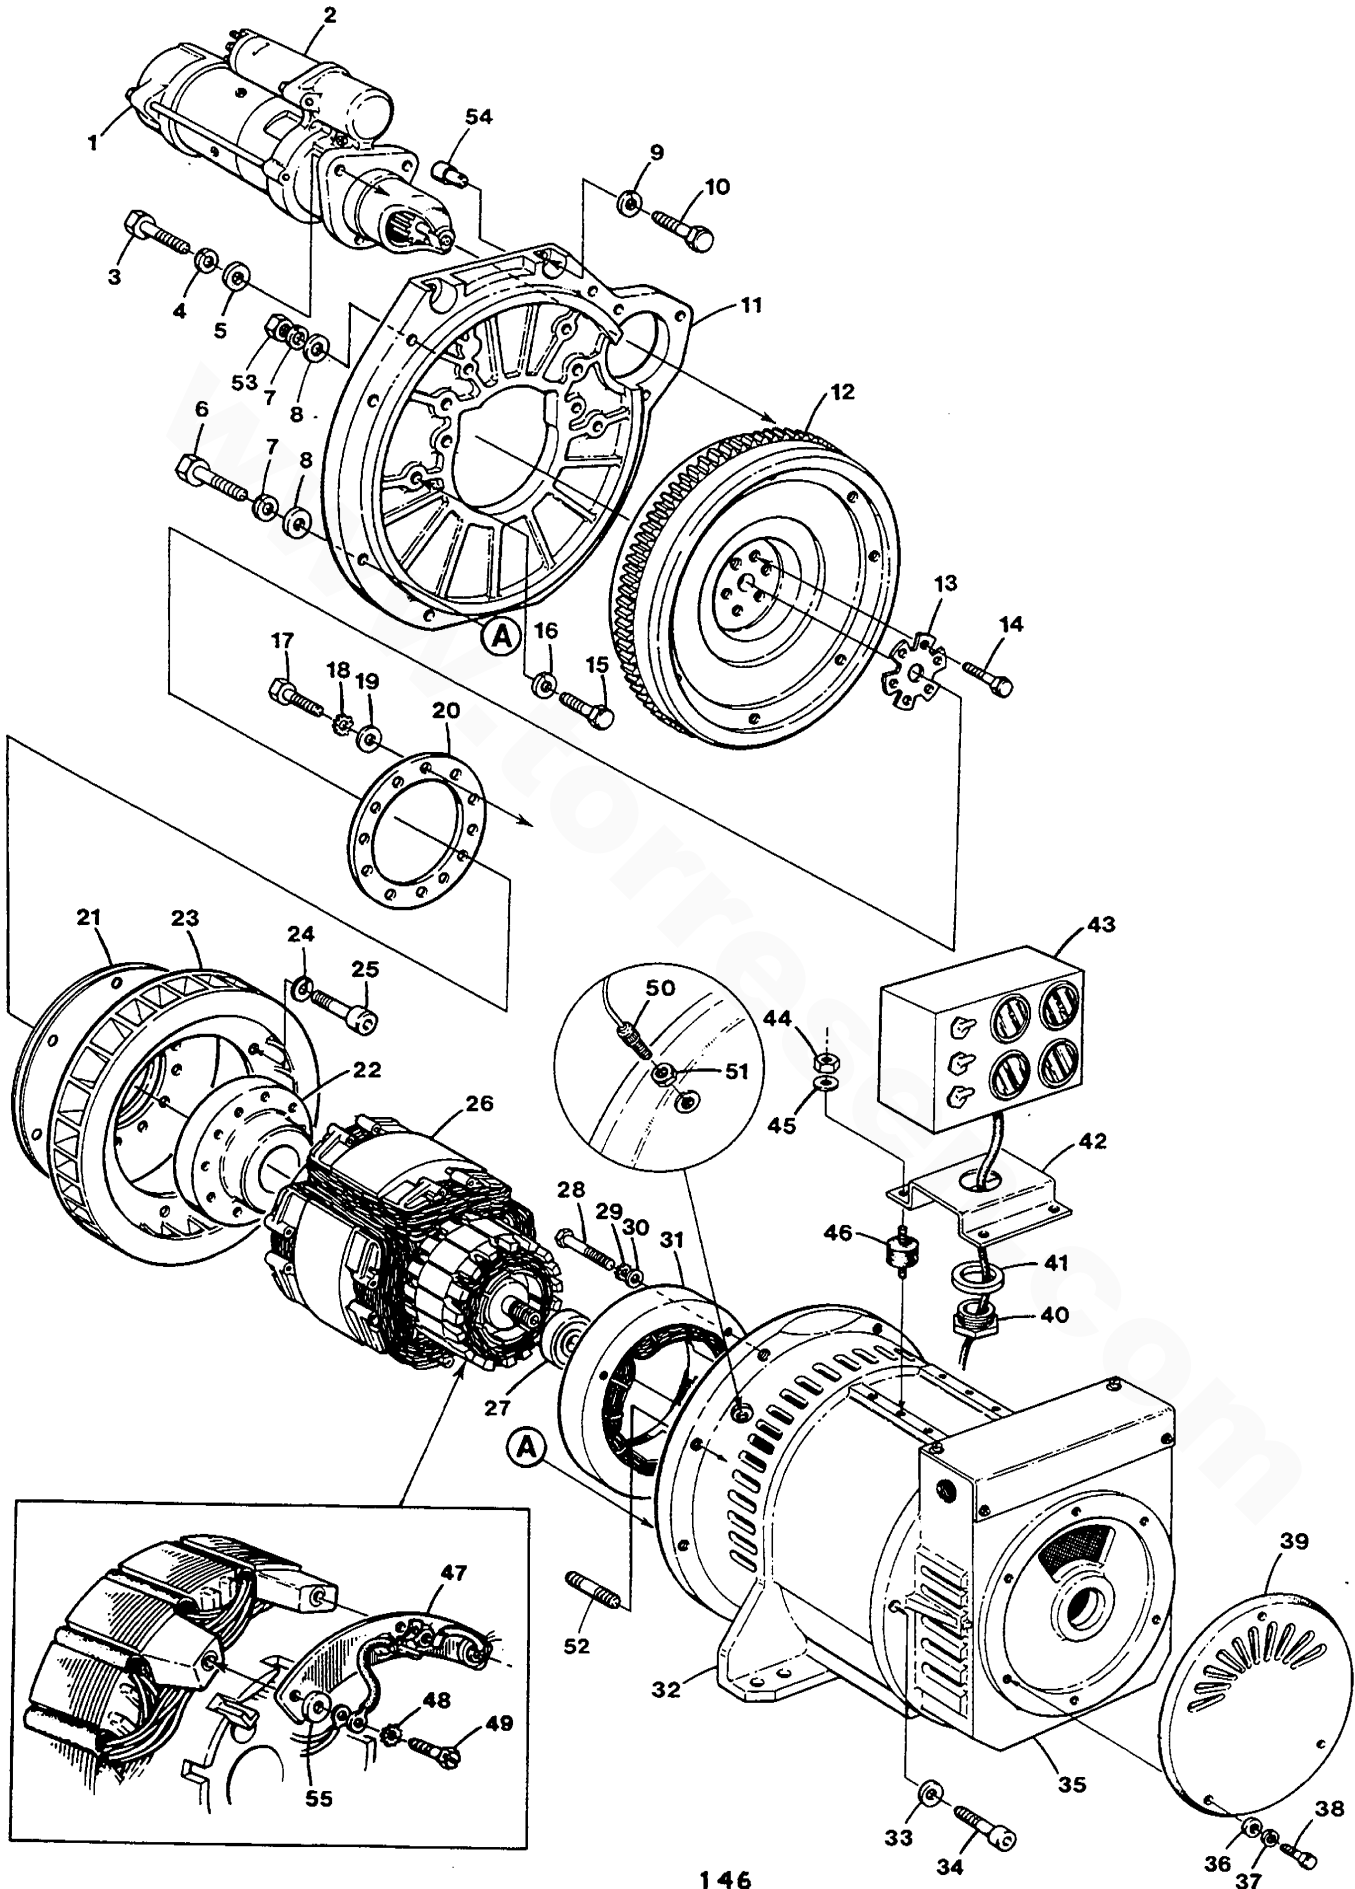

WESTERBEKE 20.0 BEDA - BACK END - GENERATOR

REF	PN	NAME	REMARKS	QUAN
1	038384	MOTOR	STARTER 12 VDC	1
2	039523	SOLENOID	STARTER MOTOR 38384 12 VDC	1
3	013631	CAPSCREW	M10 X 55 DIN 933	3
4	019262	LOCKWASHER	M10 DIN 127	3
5	031789	WASHER	M10 DIN 125	4
6	034470	CAPSCREW	M10 X 45 DIN 931	4
7	019262	LOCKWASHER	M10 DIN 127	7
8	031789	WASHER	M10 DIN 125	7
9	031797	LOCKWASHER	M14 DIN 127	3
10	031223	CAPSCREW	M14 X 1.5 X 30 DIN 961	4
11	038296	BACKPLATE		1
12-1	038395	FLYWHEEL	INCLUDING RING GEAR	1
12-2	038392	GEAR	RING	1
13	036206	TABWASHER		1
14	036138	BOLT	FLYWHEEL M15	6
15	024953	CAPSCREW	M10 X 1.25 X 35 DIN 961	6
16	019262	LOCKWASHER	M10 DIN 127	6
17	013629	CAPSCREW	M10 X 25 DIN 933	10
18	019262	LOCKWASHER	M10 DIN 127	10
19	031789	WASHER	M10 DIN 125	10
20	039869	PLATE	DRIVE DISC TO HUB	1
21	039785	DISC	DRIVE	4
22	039668	HUB	DRIVE	1
23	039637	FAN		1
24	019262	LOCKWASHER	M10 DIN 127	8
25	039318	CAPSCREW	M10 X 25 DIN 912	8
26-1	039636	ARMATURE	1 PHASE	1
26-2	039784	ARMATURE	3 PHASE	1
27	039638	BEARING	BALL	1
28	030146	CAPSCREW	M 6 X 55 DIN 931	3
29	031783	LOCKWASHER	M 6 DIN 127	3
30	031784	WASHER	M6 DIN 125	3
31	039639	STATOR	EXCITER	1
32-1	039630	GENERATOR	1 PHASE	1
32-2	039665	STATOR	1 PHASE	1
32-3	039642	STATOR	INCLUDING HOUSING 1 PHASE	1
32-4	039868	GENERATOR	3 PHASE	1
32-5	039870	STATOR	3 PHASE	1
32-6	039873	STATOR	INCLUDING HOUSING 3 PHASE	1
33	031915	LOCKWASHER	M10 DIN 6797A	3
34	039871	CAPSCREW	M10 X 35 DIN 912	3
35	039669	HOUSING	GENERATOR END	1