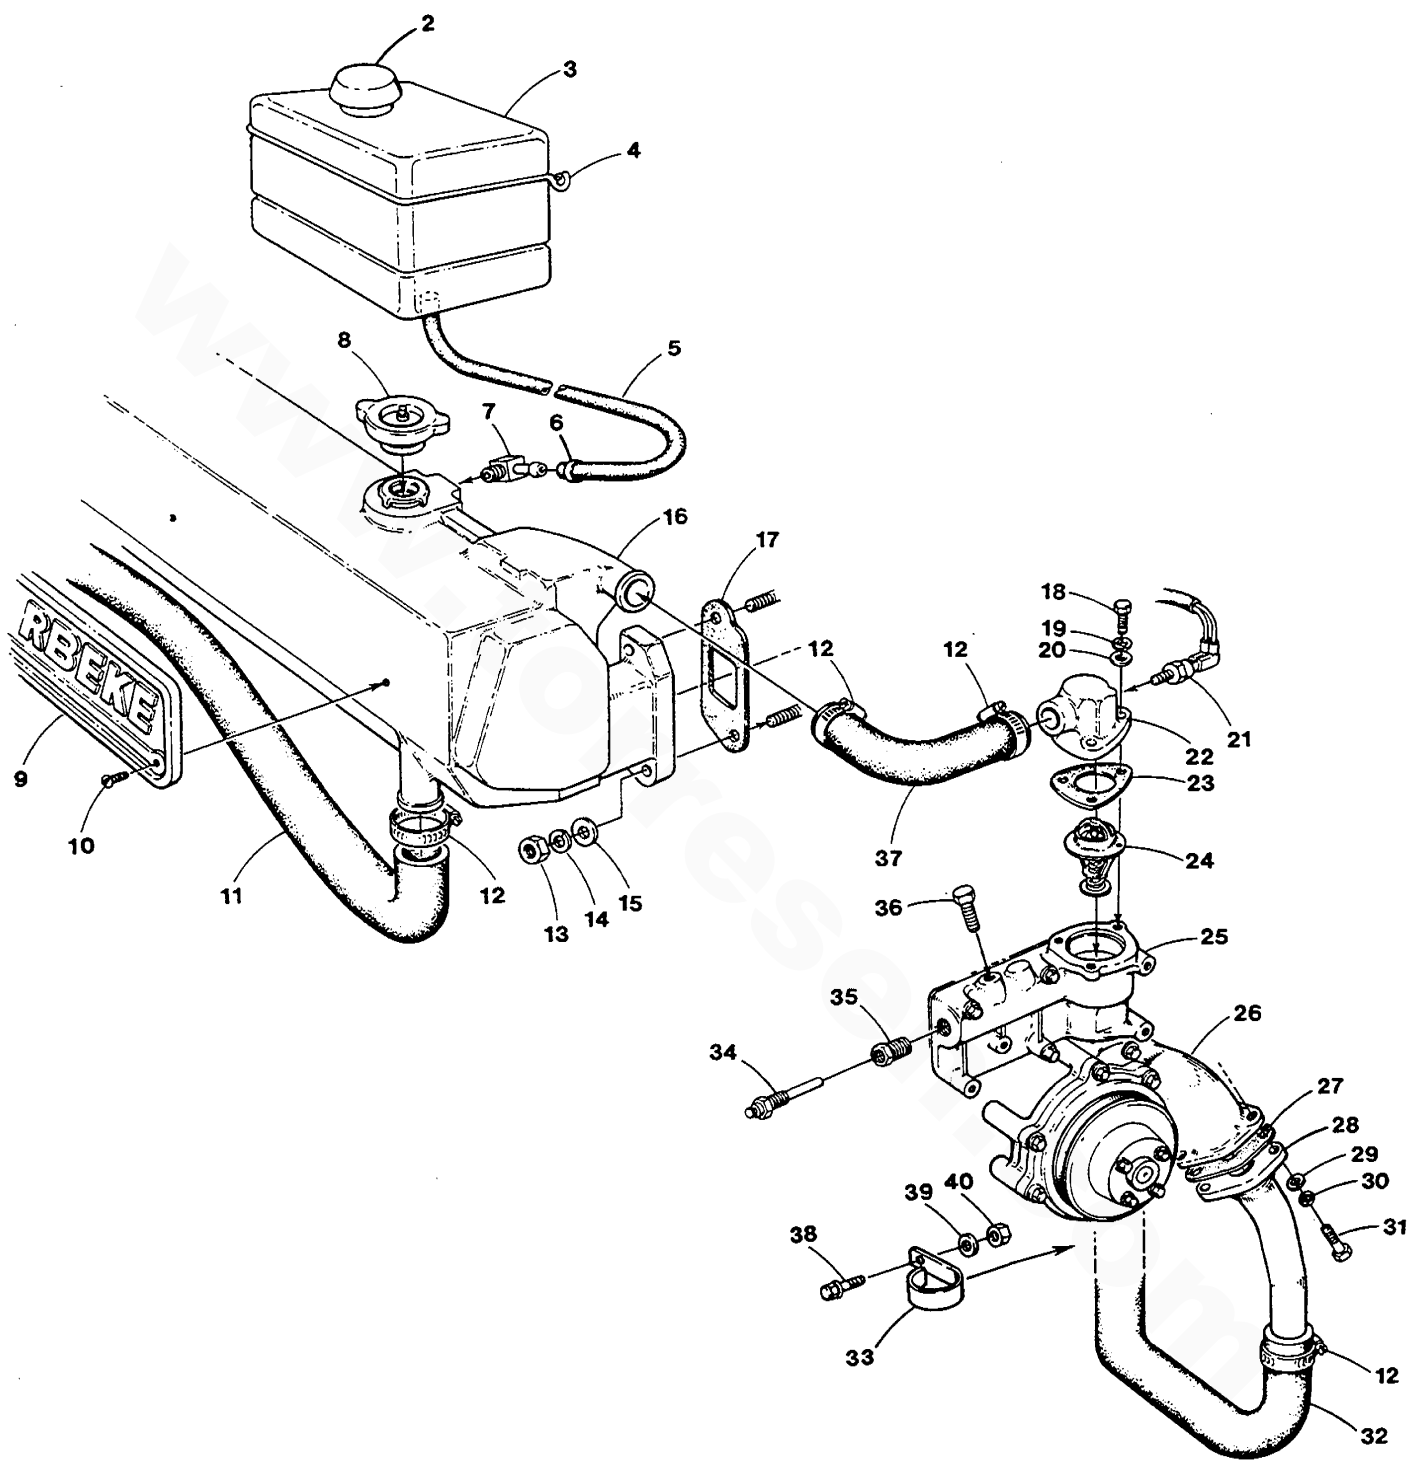

WESTERBEKE 71C - 20.0 BEDA - LUBE OIL FILTER AND PUMP

REF	PN	NAME	REMARKS	QUAN
1	040356	BRACKET	OIL STRAINER	1
2	041425	CAPSCREW	M 8 X 20 JIS-FLANGE DOG POINT	1
3	041424	CAPSCREW	M 6 X 25 JIS-FLANGE DOG POINT	1
4	040354	STRAINER	OIL PUMP	1
5	041426	CAPSCREW	M 6 X 30 JIS-FLANGE	4
6	040355	GASKET	STRAINER TO PUMP	1
7	033622	CAPSCREW	M10 X 1.25 X 35 JIS-FLANGE	
8	040350	PUMP	LUBE OIL INCLUDING REF 9,10,11	1
9	024470	PLUNGER	OIL RELIEF VALVE	1
10	032702	SPRING	OIL RELIEF VALVE	1
11	040351	PLUG	OIL RELIEF VALVE	1
12	032907	O-RING		1
13	033654	CAPSCREW	M 8 X 20 JIS-FLANGE	1
14	041424	CAPSCREW	M 6 X 25 JIS-FLANGE DOG POINT	1
15	040352	LINE	OIL PUMP TO BLOCK	1
16	040353	GASKET	OIL PUMP TO LINE	1
17	041431	CAPSCREW	M10 X 1.25 X 60 JIS-FLANGE	
18	041430	CAPSCREW	M10 X 1.25 X 50 JIS-FLANGE	
19	032705	GASKET	ADAPTER/COOLER TO BLOCK	1
20	032714	COOLER	LUBE OIL	1
21	032728	O-RING	COOLER TO FILTER ADAPTER	2
22	032727	O-RING	COOLER STUD TO FILTER ADAPTER	4
23	024903	PLUG	3/8-19 BSPT DIN 906	1
24	032730	ADAPTER	LUBE OIL FILTER TO BLOCK	1
25	033668	NUT	M 8 JIS-FLANGE	2
26	024470	PLUNGER		1
27	032862	SPRING		1
28	032861	O-RING		1
29	032731	PLUG		1
30	032733	BALL	STEEL	1
31	032734	SPRING		1
32	032735	O-RING		1
33	032736	PLUG		1
34	040154	FILTER	LUBE OIL INCLUDING GASKET	1
35		GASKET	INCLUDED WITH OIL FILTER	1
36	033645	CAPSCREW	M 8 X 40 JIS-FLANGE	1
37	032724	NUT	M10 X 1.25 JIS	4
38	019262	LOCKWASHER	M10 DIN 127	4
39	031789	WASHER	M10 DIN 125	4
40	033642	CAPSCREW	M 8 X 25 JIS-FLANGE	7
41	033673	WASHER		1
42	033672	PLUG	M24	1