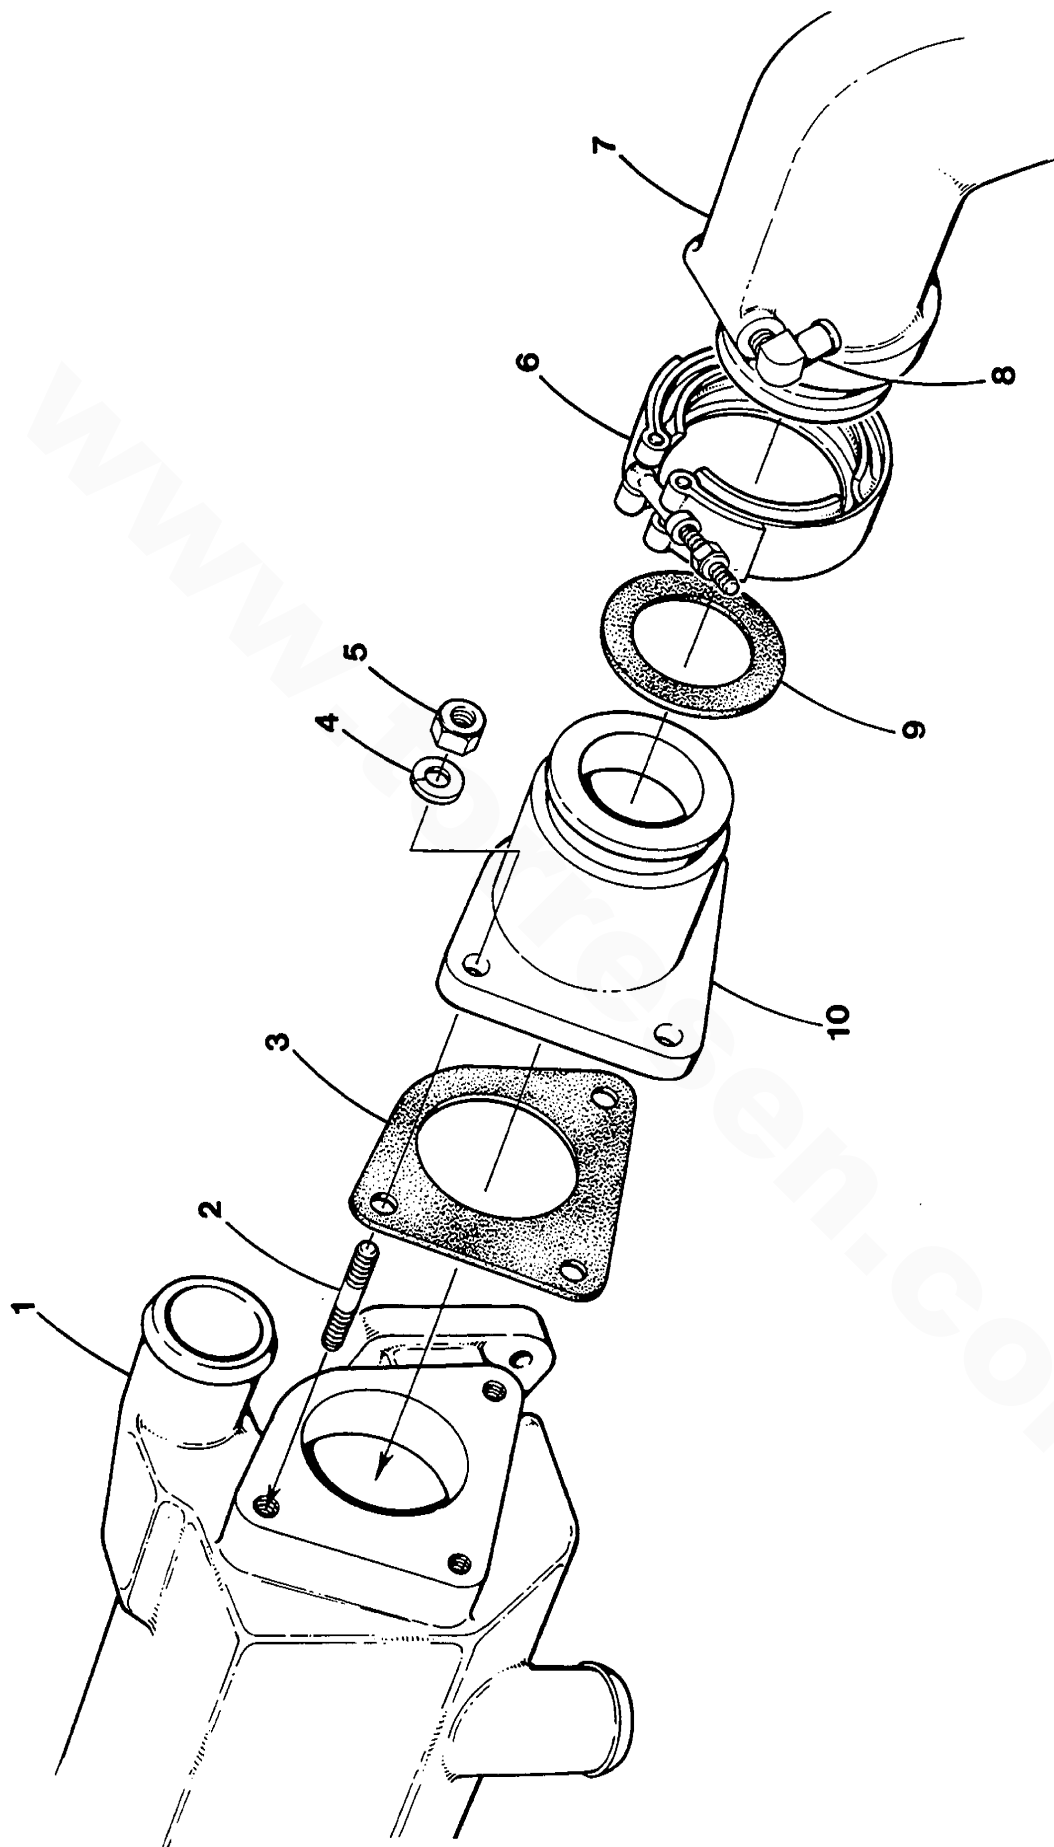

WESTERBEKE 71C - 20.0 BEDA - COOLING SYSTEM - REAR

REF	PN	NAME	REMARKS	QUAN
1	018242	NUT	M 8 DIN 934	8
2	031786	LOCKWASHER	M 8 DIN 127	8
3	031787	WASHER	M 8 DIN 125	8
4	015831	STUD	M 8 X 32 DIN 939	8
5	037745	GASKET	EXHAUST MANIFOLD TO HEAD	4
6	037305	MANIFOLD	EXHAUST	1
7	035747	PLUG	1/2NPT BRASS SQUARE HEAD	2
8	038221	GASKET	EXHAUST ELBOW TO MANIFOLD	1
9	038153	CLAMP	EXHAUST TO ELBOW TO MANIFOLD	1
10	036614	ELBOW	3/4NPT X 1" HOSE	1
11	036849	PLUG	3/4NPT BRASS SQUARE HEAD	1
12	038760	ELBOW KIT	WATER INJECTED INCLUDING REF 8 THRU 12	1
13	011405	CLAMP	HOSE 16	2
14	011779	HOSE	1" ID WIRE INSERTED - INCHES REQUIRED	26
15	037747	HOSE	MANIFOLD TO EXCHANGER	1
16	038193	CLAMP	HOSE 28	2
17	031753	WASHER	1/4 FLAT	2
18	031752	LOCKWASHER	1/4	2
19	031505	CAPSCREW	1/4NC X 1	2
20	011885	ZINC		1
21	038027	HOSE	EXCHANGER TO FRESH WATER	1
22	019369	PLUG	1/8NPT HEX HEAD BRASS	1
23	011471	PETCOCK	1/8NPT	2
24	039076	SPACER	EXCHANGER MOUNT-GENSET	2
25	036614	ELBOW	3/4NPT X 1" HOSE	1
26	031787	WASHER	M 8 DIN 125	2
27	031786	LOCKWASHER	M 8 DIN 127	2
28	013619	CAPSCREW	M 8 X 30 DIN 933 GENSET	2
29	015830	STUD	M 8 X 25 DIN 939 PROPULSION	2
30	018242	NUT	M 8 DIN 934 PROPULSION	2
31	038300	EXCHANGER	HEAT	1
32	022851	GASKET	EXCHANGER END COVER	2
33	019321	O-RING	EXCHANGER END COVER	2
34	022850	COVER	EXCHANGER END	2
35	022852	CAPSCREW	3/8NC X 1/2 BRASS	2