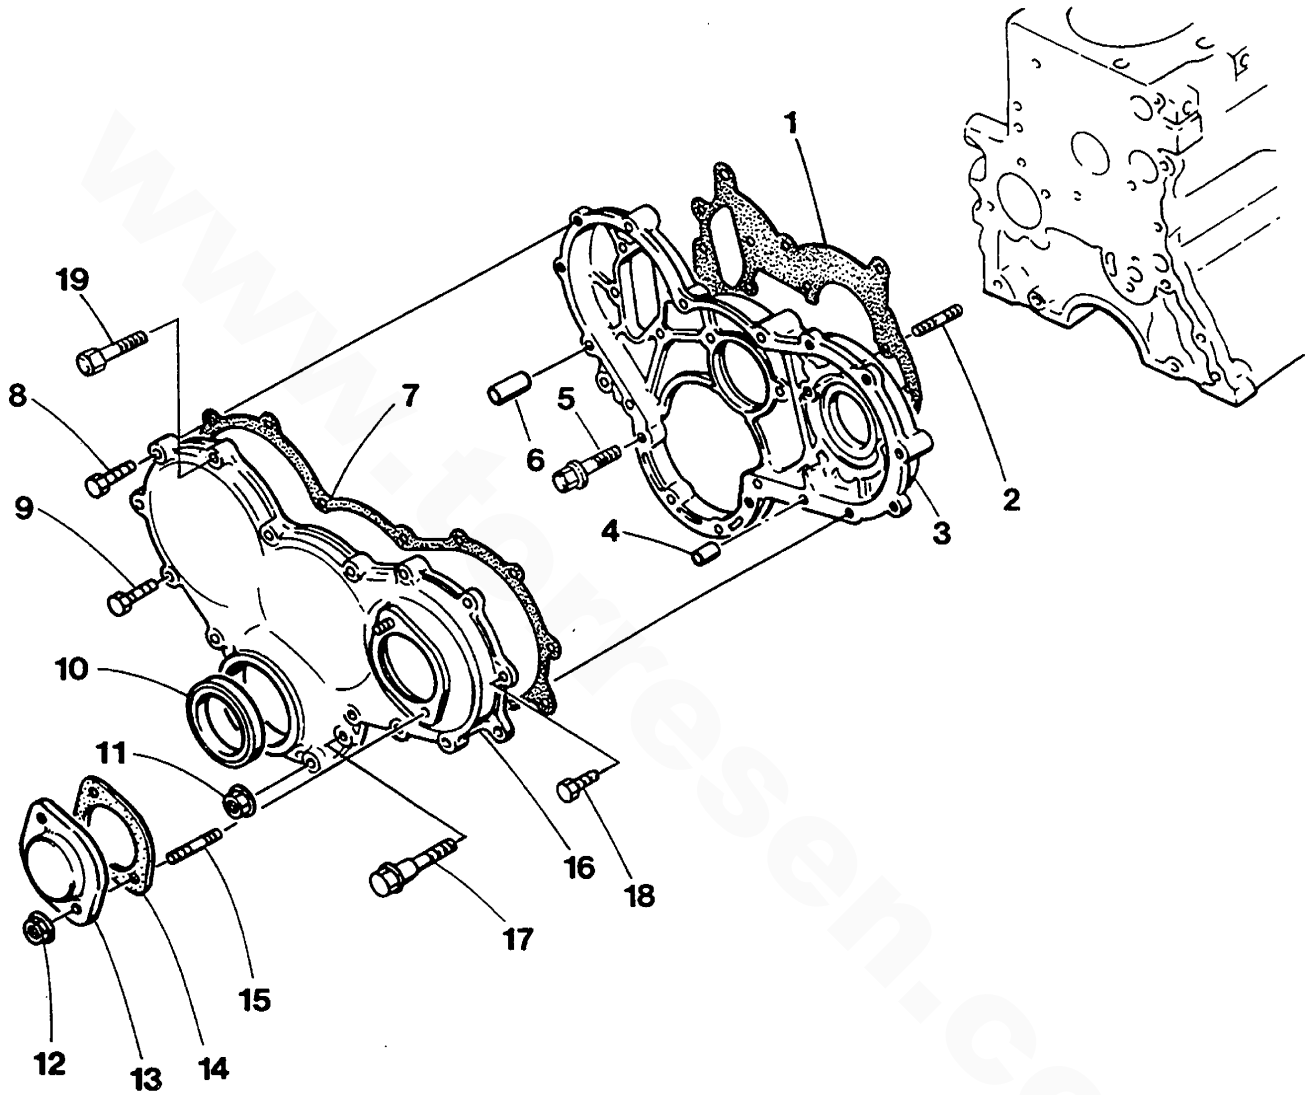

WESTERBEKE 71C - 20.0 BEDA - VALVES - ROCKER SHAFT - CAMSHAFT

REF	PN	NAME	REMARKS	QUAN
1	032909	NUT		8
2	032676	SCREW	ROCKER ADJUSTING	8
3	024431	BUSHING	ROCKER	8
4	033658	CIRCLIP		2
5	024437	WASHER	ROCKER SHAFT	2
6	032675	ROCKER	INCLUDING BUSHING, SCREW, LOCKNUT	8
7	032384	PIN	TAPER	1
8	033661	STUD	M 8 X 48 DIN 939	2
9	032682	NUT	PILLAR	2
10	024436	SPRING	ROCKER SHAFT	6
11	032678	BRACKET	ROCKER SHAFT	3
12	032680	BRACKET	ROCKER SHAFT	2
13	032679	BRACKET	ROCKER SHAFT	1
14	032677	SHAFT	ROCKER INCLUDING PLUGS	1
15	032681	BRACKET	ROCKER SHAFT	1
16	033659	PLUG	ROCKER SHAFT END	2
17	032672	CAP	VALVE STEM	8
18	040307	COTTER	VALVE	16
19	032669	SEAT	VALVE SPRING UPPER	8
20	033660	SEAL	INTAKE VALVE STEM OIL	4
21	032670	SPRING	VALVE OUTER	8
22	024426	SPRING	VALVE INNER	8
23	032671	SEAT	VALVE SPRING LOWER	8
24	041361	VALVE	INTAKE	4
25	041362	VALVE	EXHAUST	4
26	032683	PUSHROD		8
27	030966	TAPPET		8
28	037208	HUB	IDLER GEAR	1
29	032810	BUSHING	IDLER GEAR	1
30	032684	GEAR	IDLER INCLUDING BUSHING	1
31	024443	PLATE	IDLER GEAR	1
32	033647	CAPSCREW	M 8 X 50 JIS-FLANGE	2
33	033715	CAPSCREW	M12 X 1.5 X 35 DIN 961	1
34	033662	WASHER	CAMSHAFT GEAR	1
35	031014	PLATE	LOCK CAMSHAFT GEAR	1
36	031015	GEAR	FRICTION	1
37	032685	GEAR	CAMSHAFT	1
38	033641	CAPSCREW	M 8 X 16 JIS-FLANGE	2
39	024446	PLATE	CAMSHAFT RETAINING	1
40	024445	KEY	WOODRUFF	1
41	041363	CAMSHAFT		1
42	040238	SEAL	EXHAUST VALVE STEM OIL	4