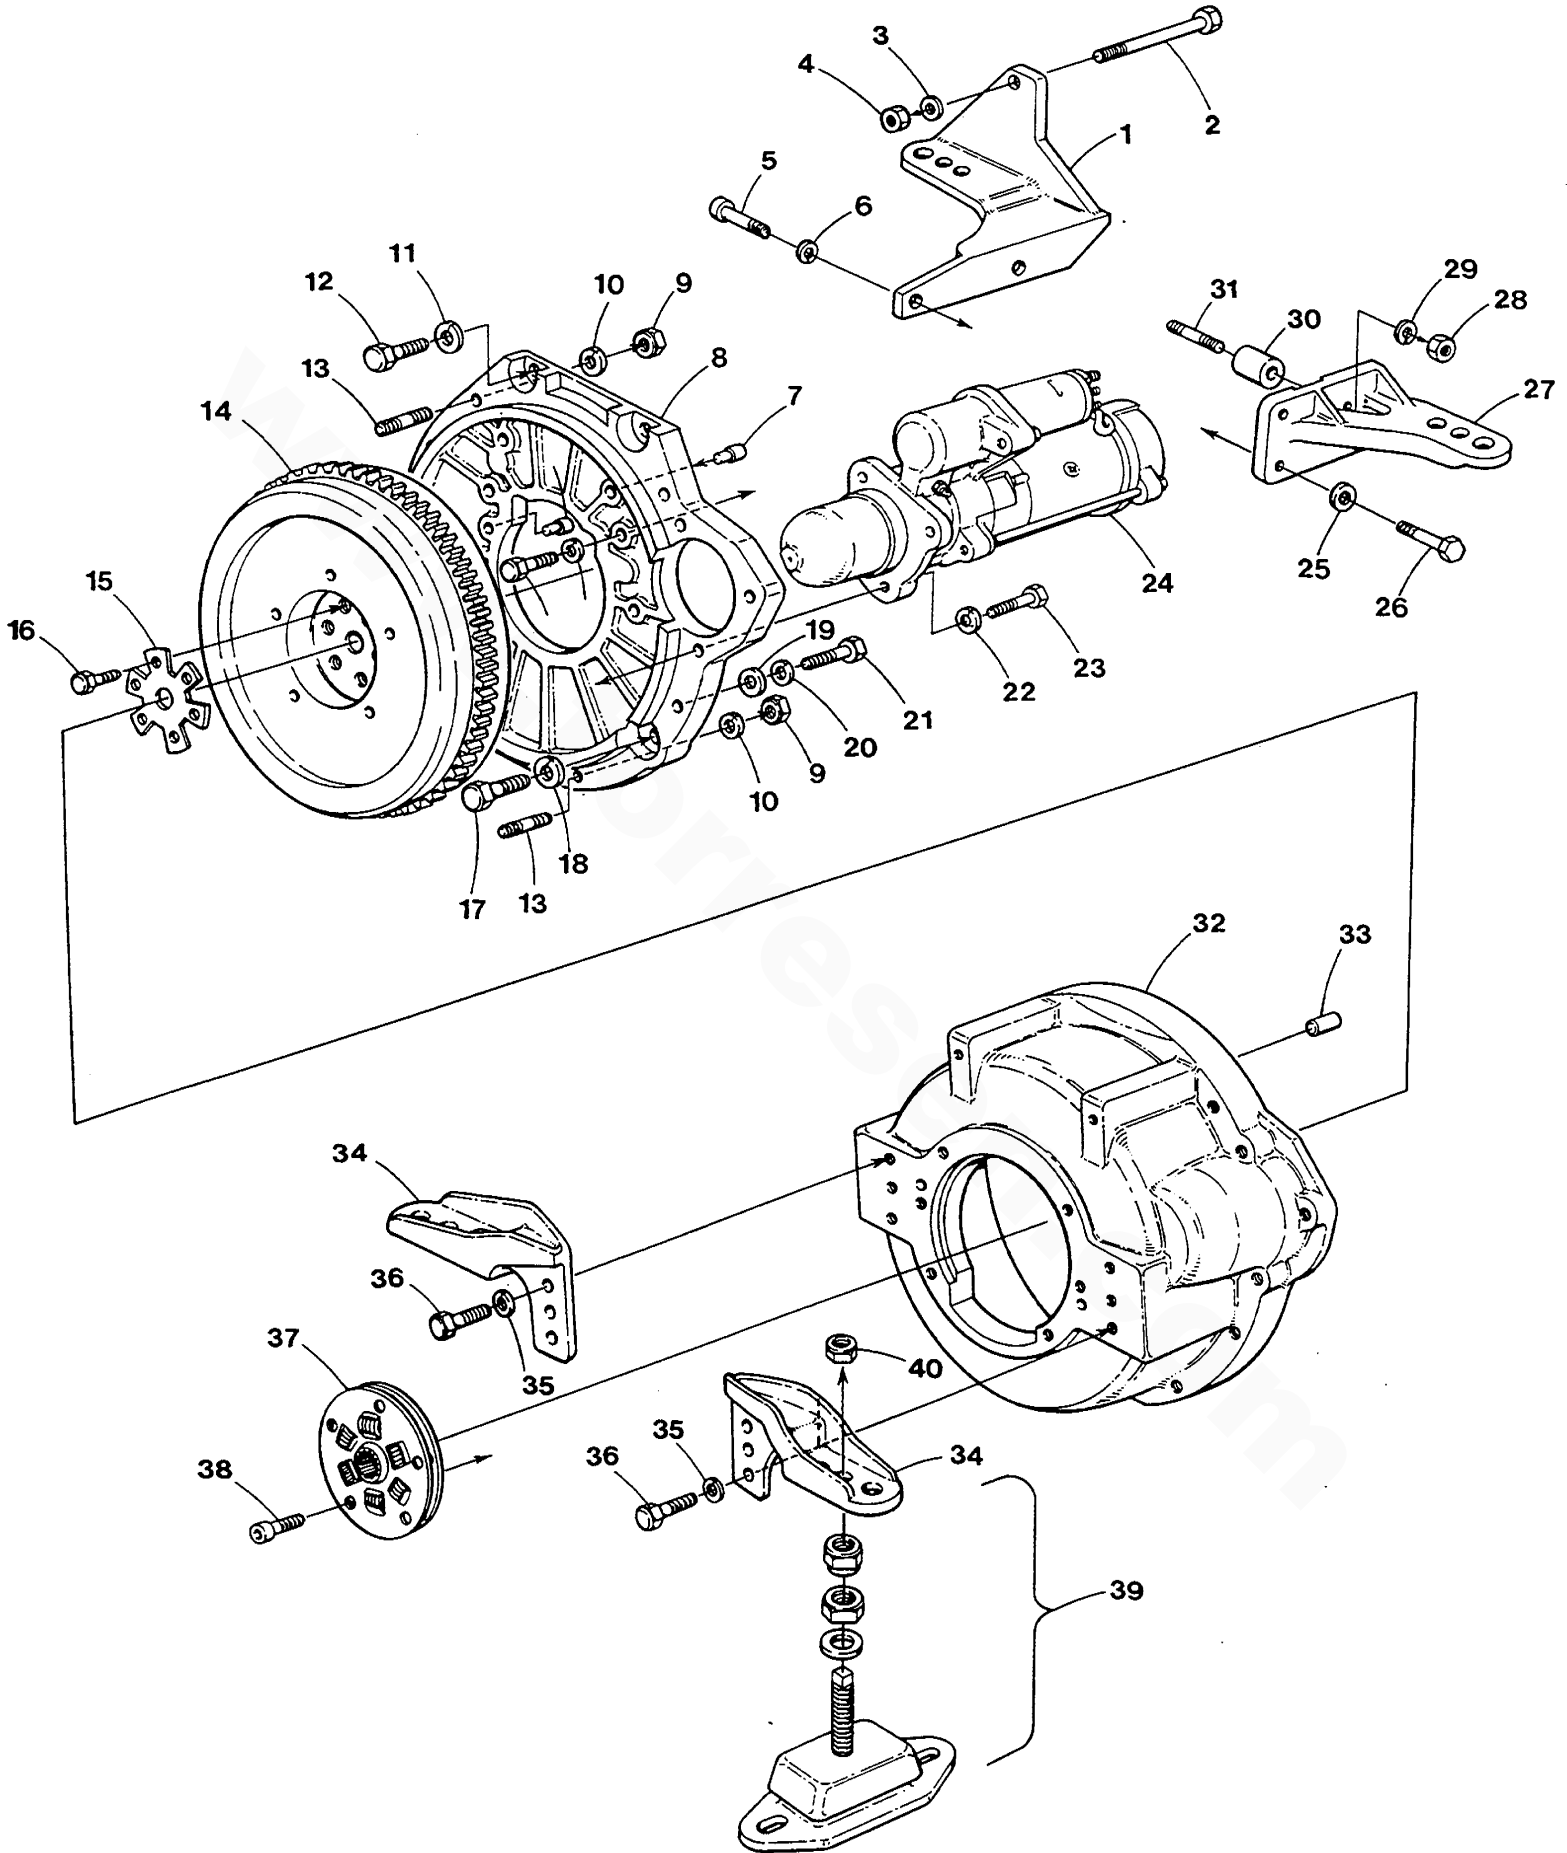

WESTERBEKE 71C - 20.0 BEDA - FUEL SYSTEM

REF	PN	NAME	REMARKS	QUAN
79	032692	NUT	INJECTION PUMP	1
80	032695	WASHER	INJECTION PUMP	1
81	031015	GEAR	FRICTION	1
82	032694	GEAR	INJECTION PUMP DRIVE	1
83	015830	STUD	M 8 X 25 DIN 939	2
84	032693	BRACKET	INJECTION PUMP SUPPORT	1
85	033377	BRACKET	INJECTION PUMP SUPPORT TO BLOCK	1
86	024953	CAPSCREW	M10 X 1.25 X 35 DIN 961	1
87	015887	NUT	M10 DIN 934	1
88	019262	LOCKWASHER	M10 DIN 127	1
89	031789	WASHER	M10 DIN 125	1
90	013629	CAPSCREW	M10 X 25 DIN 933	1
91		CAPSCREW	M10 X 20	2
92	018242	NUT	M 8 DIN 934	2
93	031786	LOCKWASHER	M 8 DIN 127	2
96-1	019369	PLUG	1/8NPT HEX HEAD BRASS	1
96-2	035827	GAUGE	FUEL PRESSURE-GENSET OPTIONAL	1
97	035950	BOLT	BANJO-FUEL PRESSURE GAUGE	1
98	030290	WASHER	BANJO M12	3
99	035949	BANJO	FUEL PRESSURE GAUGE-GENSET	1
100	017012	CAPSCREW	M 6 X 16 DIN 933	2
101	031783	LOCKWASHER	M 6 DIN 127	2
102	033721	PUMP	FUEL LIFT 24 VDC	1
103	031792	LOCKWASHER	M12 DIN 127	1
104	033347	CAPSCREW	M12 X 1.5 X 25 DIN 961	1
105	033792	MAGNET	LIFT PUMP	1
106	030548	ELEMENT	LIFT PUMP FILTER INCLUDING GASKET	1
107	033653	CAPSCREW	M10 X 1.25 X 95 JIS-FLANGE	2
108	031506	CAPSCREW	1/4NC X 1-1/4	2
109	031752	LOCKWASHER	1/4	2
110-1	031753	WASHER	1/4 FLAT	2
110-2	031750	NUT	1/4NC	2
111	024951	CAPSCREW	M10 X 1.25 X 20 DIN 961	2
112	019262	LOCKWASHER	M10 DIN 127	2