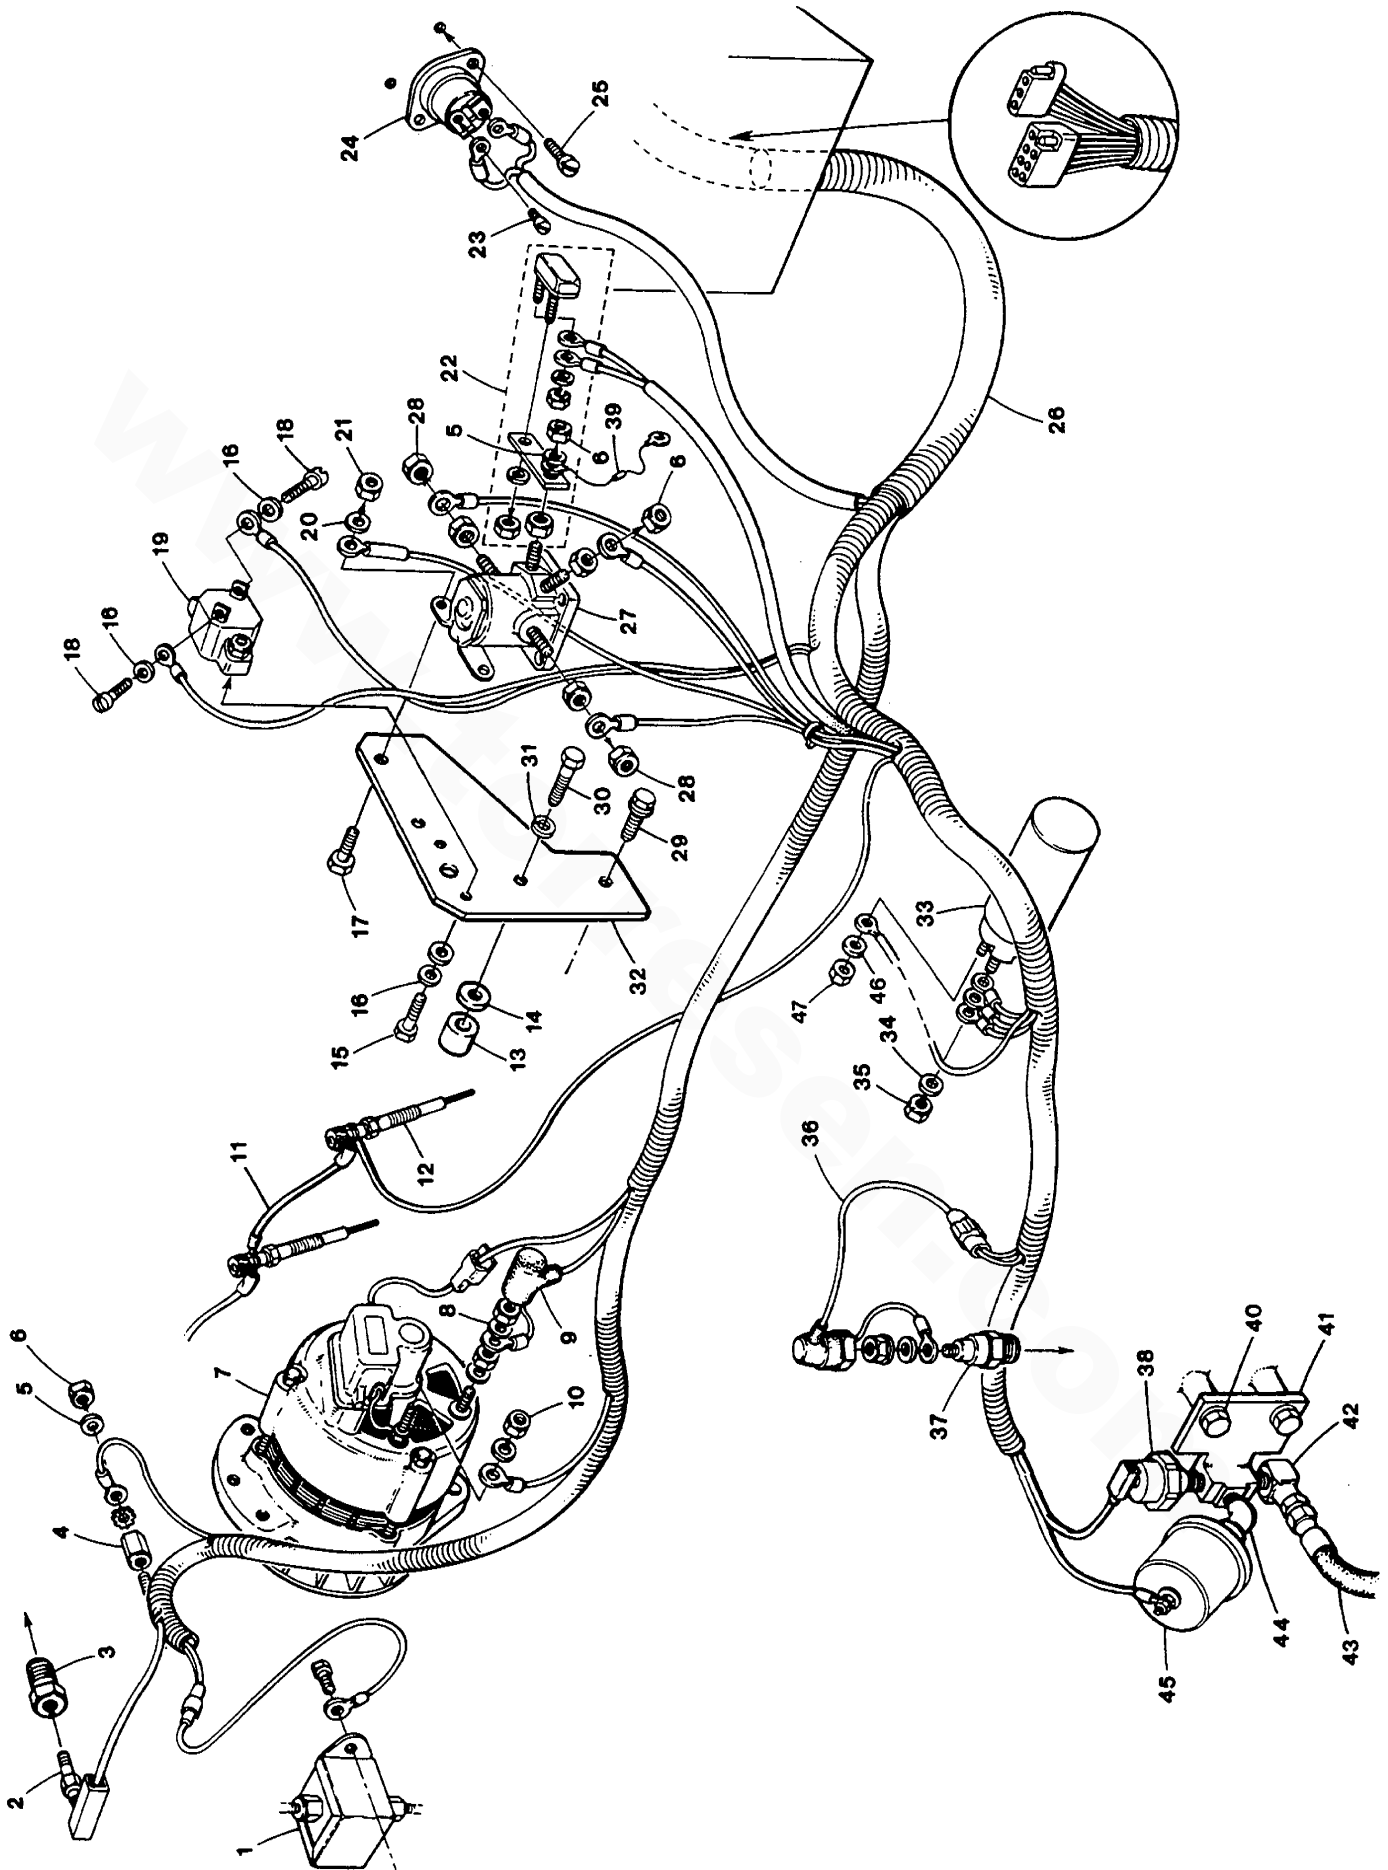

WESTERBEKE 71C - 20.0 BEDA - ELECTRICAL SYSTEM

REF	PN	NAME	REMARKS	QUAN
1	039275	PUMP	FUEL LIFT 12 VDC	1
2-1	030125	SWITCH	WATER TEMPERATURE-PROPULSION	1
2-2	039550	SWITCH	WATER TEMPERATURE-GENSET	1
3	037453	BUSHING	1/4NPT TO 1/8NPT-PROPULSION	1
4	035109	SENDER	WATER TEMPERATURE	1
5	031849	LOCKWASHER	10 SS	AR
6	031847	NUT	10-32 HEX SS	AR
7	039790	ALTERNATOR	50 AMP 12 VDC INCLUDING PULLEY	1
8	200120	NUT	1/4NC KEPS	1
9	031086	BOOT		1
10	031904	NUT	10-24 KEPS	3
11	041378	WIRE	GLOWPLUG CONNECTING	1
12-1	024353	GLOWPLUG	12 VDC	4
12-2	034467	GLOWPLUG	24 VDC	4
13	021722	SPACER	BRACKET TO CYLINDER HEAD	1
14	031789	WASHER	M10 DIN 125	1
15	031866	SCREW	8-32 X 7/8 SS	2
16	031844	LOCKWASHER	8 SS	4
17	031502	CAPSCREW	1/4NC X 5/8	2
18	031861	SCREW	8-32 X 1/4 SS	2
19-1	024683	BREAKER	CIRCUIT 20 AMP 12 VDC	1
19-2	020946	BREAKER	CIRCUIT 10 AMP 24 VDC	1
20	031752	LOCKWASHER	1/4	2
21	031750	NUT	1/4NC	2
22	036563	BREAKER	CIRCUIT 10 AMP	1
23	031911	SCREW	8-32 X 1/4 BRASS	2
24	032923	SWITCH	EXHAUST TEMPERATURE-GENSET	1
25	035711	SCREW	6-32 X 1/4 TAPPING	2
26-1	036605	HARNESS	ENGINE-PROPULSION	1
26-2	039205	HARNESS	GENSET INCLUDED IN PANEL HARNESS ASSY	1
27-1	024639	SOLENOID	PREHEAT 12 VDC	1
27-2	022249	SOLENOID	PREHEAT 24 VDC	1
28	031760	NUT	5/16NF	2
29	033704	CAPSCREW	M10 X 1.25 X 16 JIS-FLANGE	1
30	031083	CAPSCREW	M10 X 1.25 X 30 JIS	1
31	019262	LOCKWASHER	M10 DIN 127	1
32	032270	BRACKET	PREHEAT SOLENOID-CIRCUIT BREAKER	1
33	039523	SOLENOID	STARTER MOTOR 38384 12 VDC	1
34	034575	LOCKWASHER	M10 DIN 127B BRONZE	1
35	032438	NUT	M10 DIN 439 BRASS	1
36	041373	WIRE	SOLENOID INCLUDING BOOT	1
37		SOLENOID	FUEL SHUT-OFF REFER TO FUEL PAGE	1
38	037323	SWITCH	OIL PRESSURE	1
39	039806	RESISTOR	ASSEMBLY-PROPULSION	1