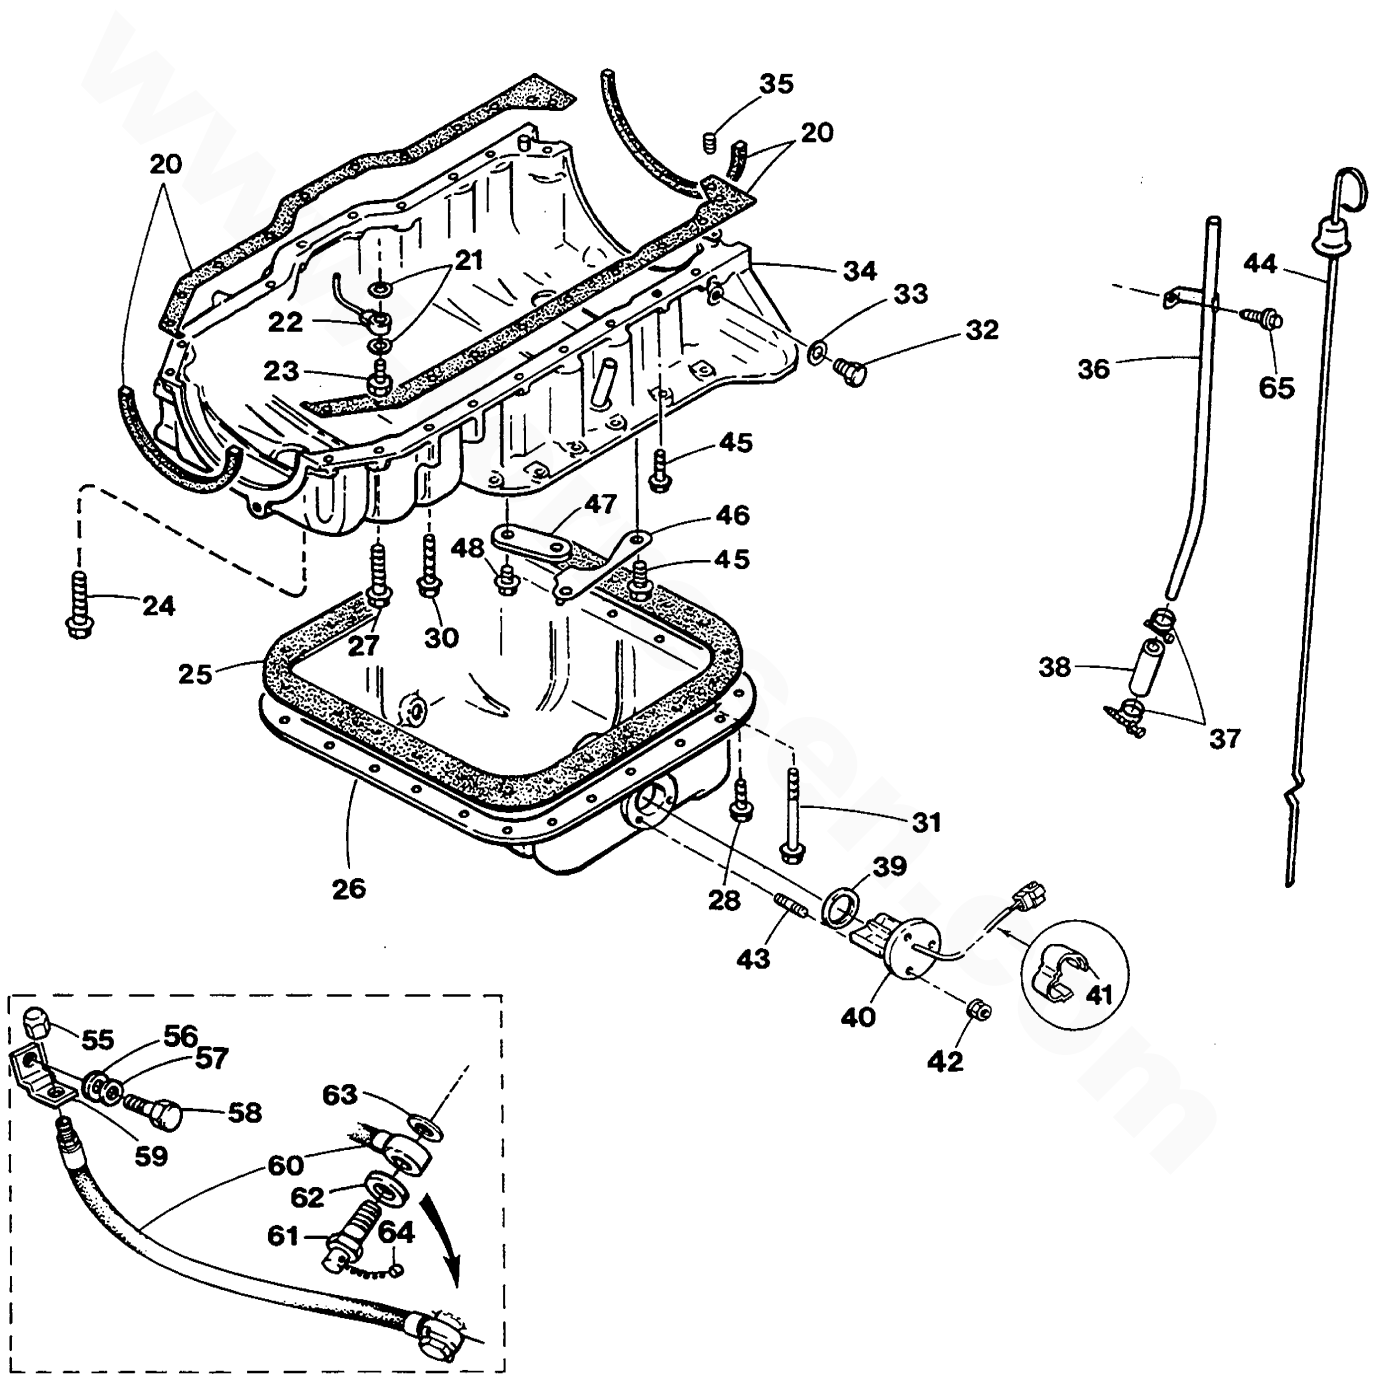

WESTERBEKE 71C - 20.0 BEDA - TIMING GEAR COVER

REF	PN	NAME	REMARKS	QUAN
1	041354	GASKET	BLOCK TO TIMING CASE	1
2	015830	STUD	M 8 X 25 DIN 939	2
3	041353	CASE	TIMING INCLUDING REF 2 THRU 6	1
4	033676	DOWEL	TUBULAR 12MM DIA X 12MM LG	1
5	033654	CAPSCREW	M 8 X 20 JIS-FLANGE	6
6	033677	DOWEL	TUBULAR 12MM DIA X 35MM LG	1
7	041356	GASKET	TIMING COVER TO CASE	1
8	033643	CAPSCREW	M 8 X 30 JIS-FLANGE	5
9	033649	CAPSCREW	M 8 X 65 JIS-FLANGE	1
10	040281	SEAL	OIL-TIMING COVER	1
11	033668	NUT	M 8 JIS-FLANGE	2
12	033668	NUT	M 8 JIS-FLANGE	2
13	024398	COVER	INJECTION PUMP GEAR	1
14	024399	GASKET	INJECTION PUMP GEAR COVER	1
15	033678	STUD	M 8 X 12 DIN 939	2
16	041355	COVER	TIMING	1
17	041470	CAPSCREW	M 8 X 70 JIS-FLANGE	3
18	033640	CAPSCREW	M 8 X 55 JIS-FLANGE DOG PT	2
19	033648	CAPSCREW	M 8 X 55 JIS-FLANGE	3