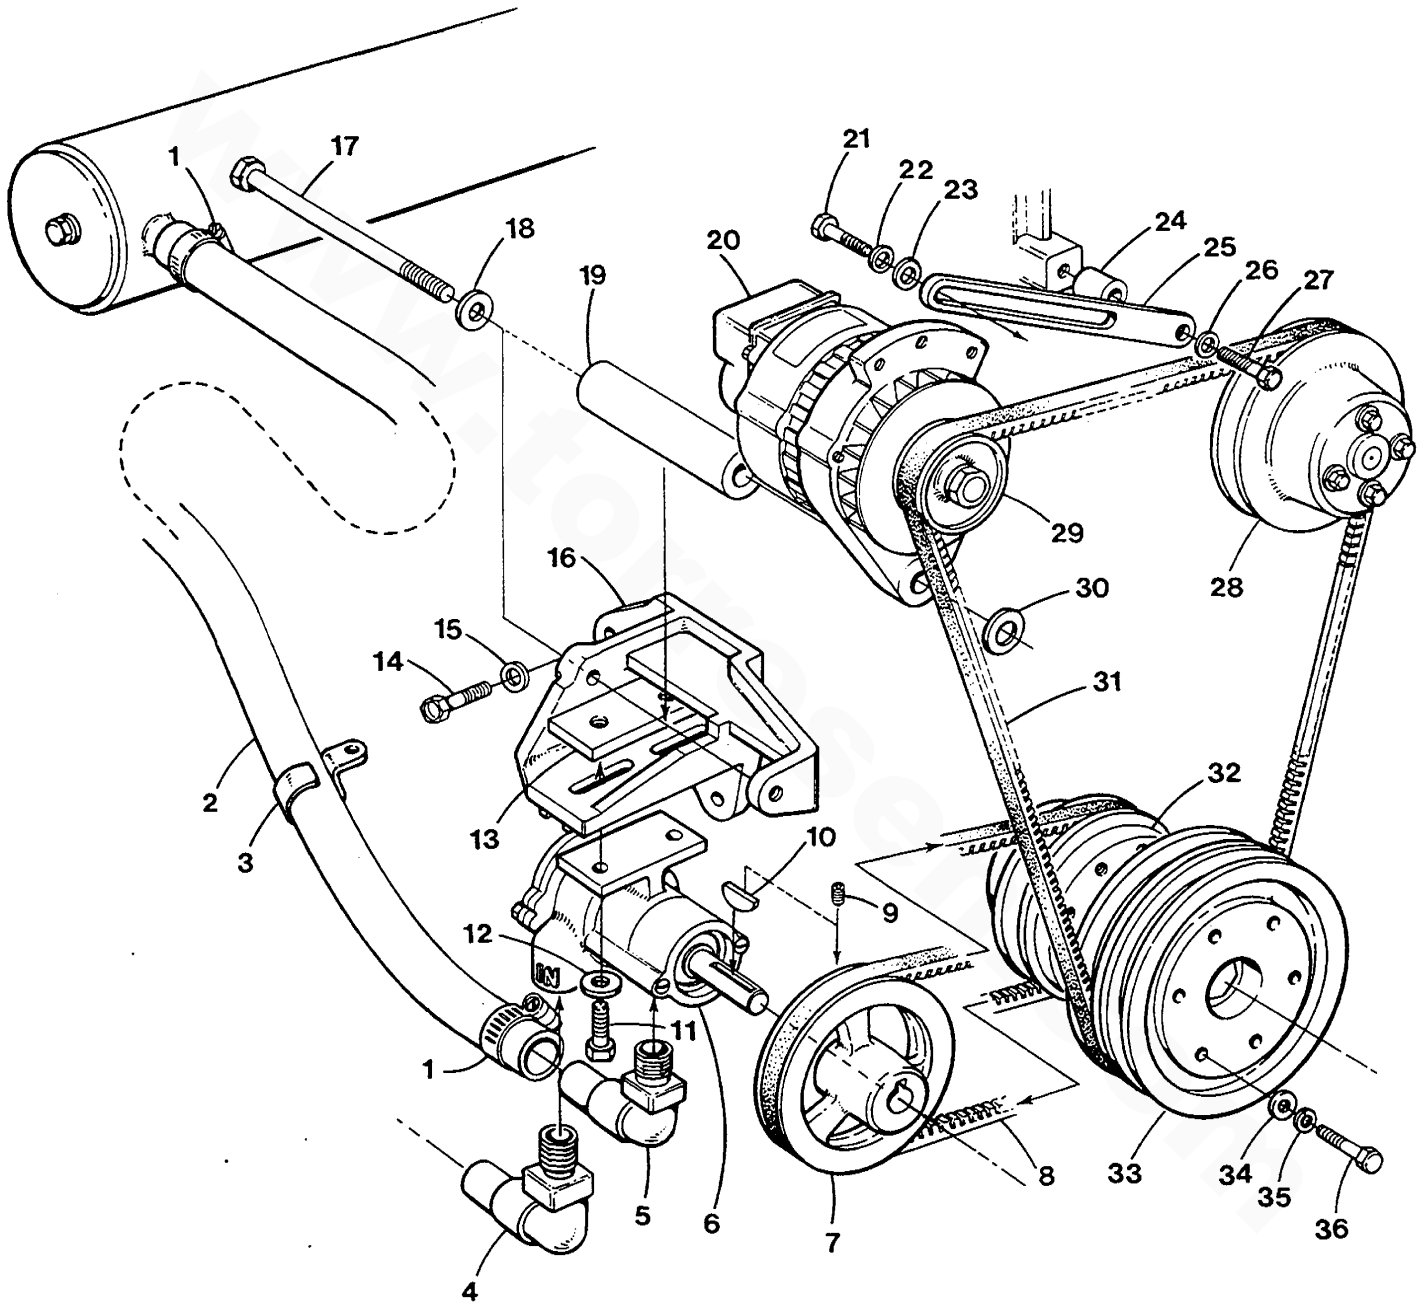

WESTERBEKE 71C FOUR - FRONT OPENING EXHAUST MANIFOLD

REF	PN	NAME	REMARKS	QUAN
1	039628	MANIFOLD	FRONT EXHAUST	1
2	037821	STUD	M10 X 30 DIN 939	3
3	037347	GASKET	MANIFOLD TO FLANGE	1
4	019262	LOCKWASHER	M10 DIN 127	3
5	015887	NUT	M10 DIN 934	3
6	038153	CLAMP	EXHAUST ELBOW TO FLANGE	1
7	039016	ELBOW KIT	WATER INJECTED EXHAUST INCL REF 6,7,8,9	1
8	036614	ELBOW	3/4NPT X 1" HOSE	1
9	038221	GASKET	EXHAUST ELBOW TO FLANGE	1
10	038862	FLANGE	MANIFOLD TO EXHAUST ELBOW	1