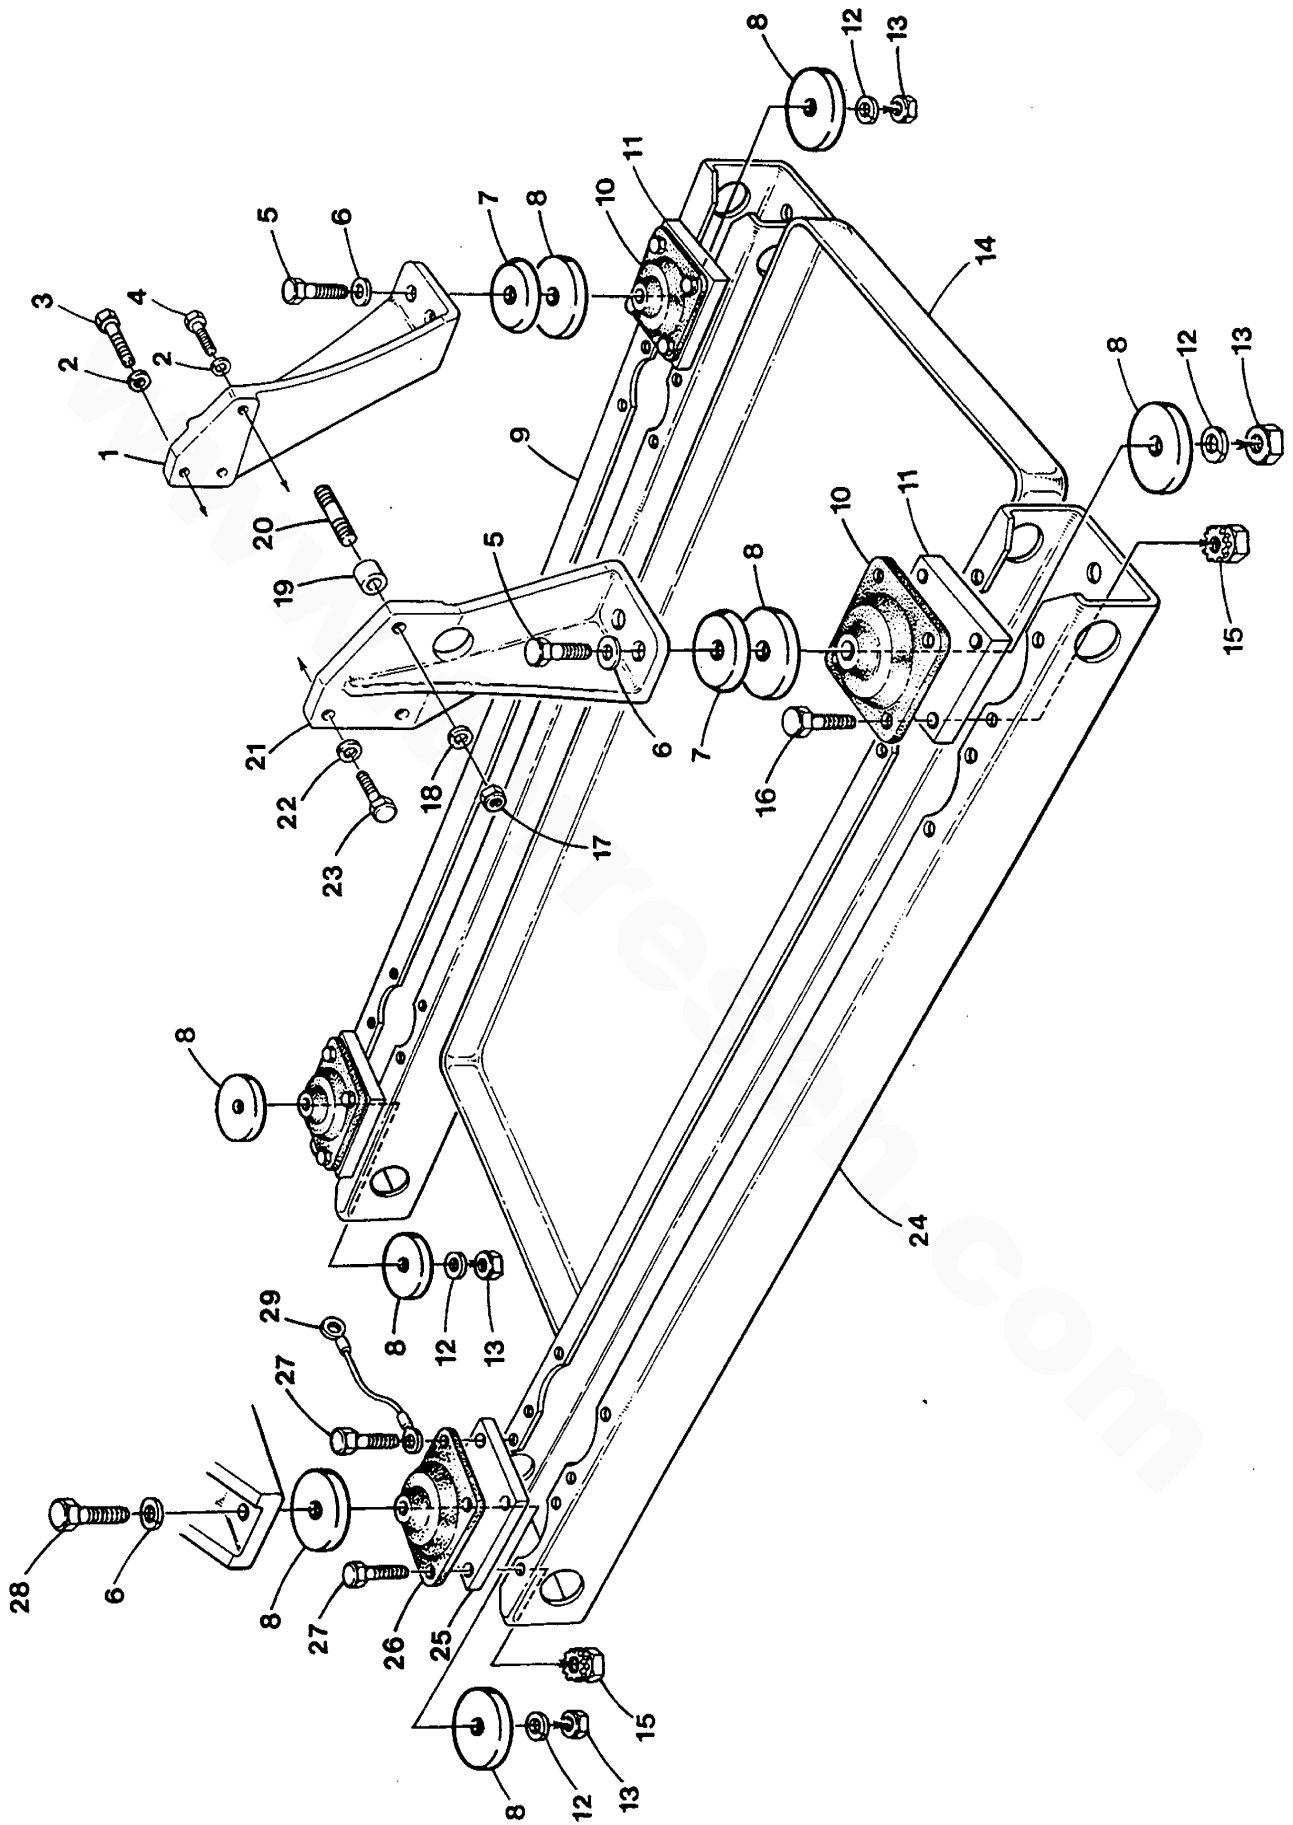

WESTERBEKE 71C FOUR - WARNER TRANSMISSION

REF	PN	NAME	REMARKS	QUAN
1	036650	COOLER	OIL	1
2	011411	CLAMP	HOSE 32 - MOUNT COOLER TO BRACKET	2
3	013330	ELBOW	COOLER TO HOSE	1
4	013338	ELBOW	3/8NPT STREET 90 BRAS	1
5	013057	BRACKET	COOLER MOUNT TO TRANSMISSION	1
6	011405	CLAMP	HOSE 16	2
7	011779	HOSE	1" ID WIRE INSERTED - INCHES REQUIRED	16
8	036614	ELBOW	3/4NPT X 1" HOSE	2
9	011471	PETCOCK	1/8NPT	1
10	013330	ELBOW	HOSE TO TRANSMISSION	1
11	011921	HOSE	OIL	1
12-1	022114	HOSE	OIL - 1:1 AND 2:1 TRANSMISSION	1
12-2	023567	HOSE	OIL - REDUCTION TRANSMISSION EXCEPT 2:1	1
13-1	013348	CONNECTOR	HOSE TO TRANSMISSION EXCEPT 2:1	1
13-2	013348	CONNECTOR	HOSE TO 2:1 TRANSMISSION	2
14-1	011630	GEAR	HYDRAULIC 1:1	1
14-2	011631	GEAR	HYDRAULIC 1.5:1	1
14-3	037297	GEAR	HYDRAULIC 1.9:1 OPPOSITE ROTATION	1
14-4	011632	GEAR	HYDRAULIC 2:1	1
14-5	011632	GEAR	HYDRAULIC 2.5:1	1
14-6	011634	GEAR	HYDRAULIC 3:1	1
15	031770	LOCKWASHER	7/16	4
16	031665	CAPSCREW	7/16NC X 3-1/2	4
17	023467	STUD	7/16NC X 4	2
18	031770	LOCKWASHER	7/16	2
19	031768	NUT	7/16NC	2
20	031754	NUT	1/4NF	1
21	031752	LOCKWASHER	1/4	1
22	033482	BALLJOINT	SHIFT CABLE	1
23	031873	SCREW	10-32 X 5/8 SS	2
24	013325	CLAMP	SHIFT CABLE	1
25	013870	SHIM	SHIFT CABLE	1
26	031849	LOCKWASHER	10 SS	2
27	031847	NUT	10-32 HEX SS	2
28	032315	BRACKET	SHIFT CABLE	1
29	031768	NUT	7/16NC	4
30	031770	LOCKWASHER	7/16	4
31	031655	CAPSCREW	7/16NC X 1	4
32- 1	023706	COUPLING	DIRECT DRIVE 0.75 IN BORE	1
32- 2	023707	COUPLING	DIRECT DRIVE 0.875 IN BORE	1
32- 3	023708	COUPLING	DIRECT DRIVE 1.0 IN BORE	1
32- 4	023709	COUPLING	DIRECT DRIVE 1.125 IN BORE	1
32- 5	023710	COUPLING	DIRECT DRIVE 1.25 IN BORE	1
32- 6	023711	COUPLING	DIRECT DRIVE 1.375 IN BORE	1
32- 7	023712	COUPLING	DIRECT DRIVE 1.5 IN BORE	1
32- 8	011961	COUPLING	REDUCTION 1.0 IN BORE	1
32- 9	011962	COUPLING	REDUCTION 1.125 IN BORE	1
32-10	011963	COUPLING	REDUCTION 1.25 IN BORE	1
32-11	011964	COUPLING	REDUCTION 1.375 IN BORE	1
32-12	023609	COUPLING	REDUCTION 1.5 IN BORE	1
32-13	039323	COUPLING	REDUCTION 1.75 IN BORE	1
33-1	023652	SETSCREW	COUPLING 3/8NC X 1	2
33-2	023653	SETSCREW	COUPLING 3/8NC X 1-1/4	2