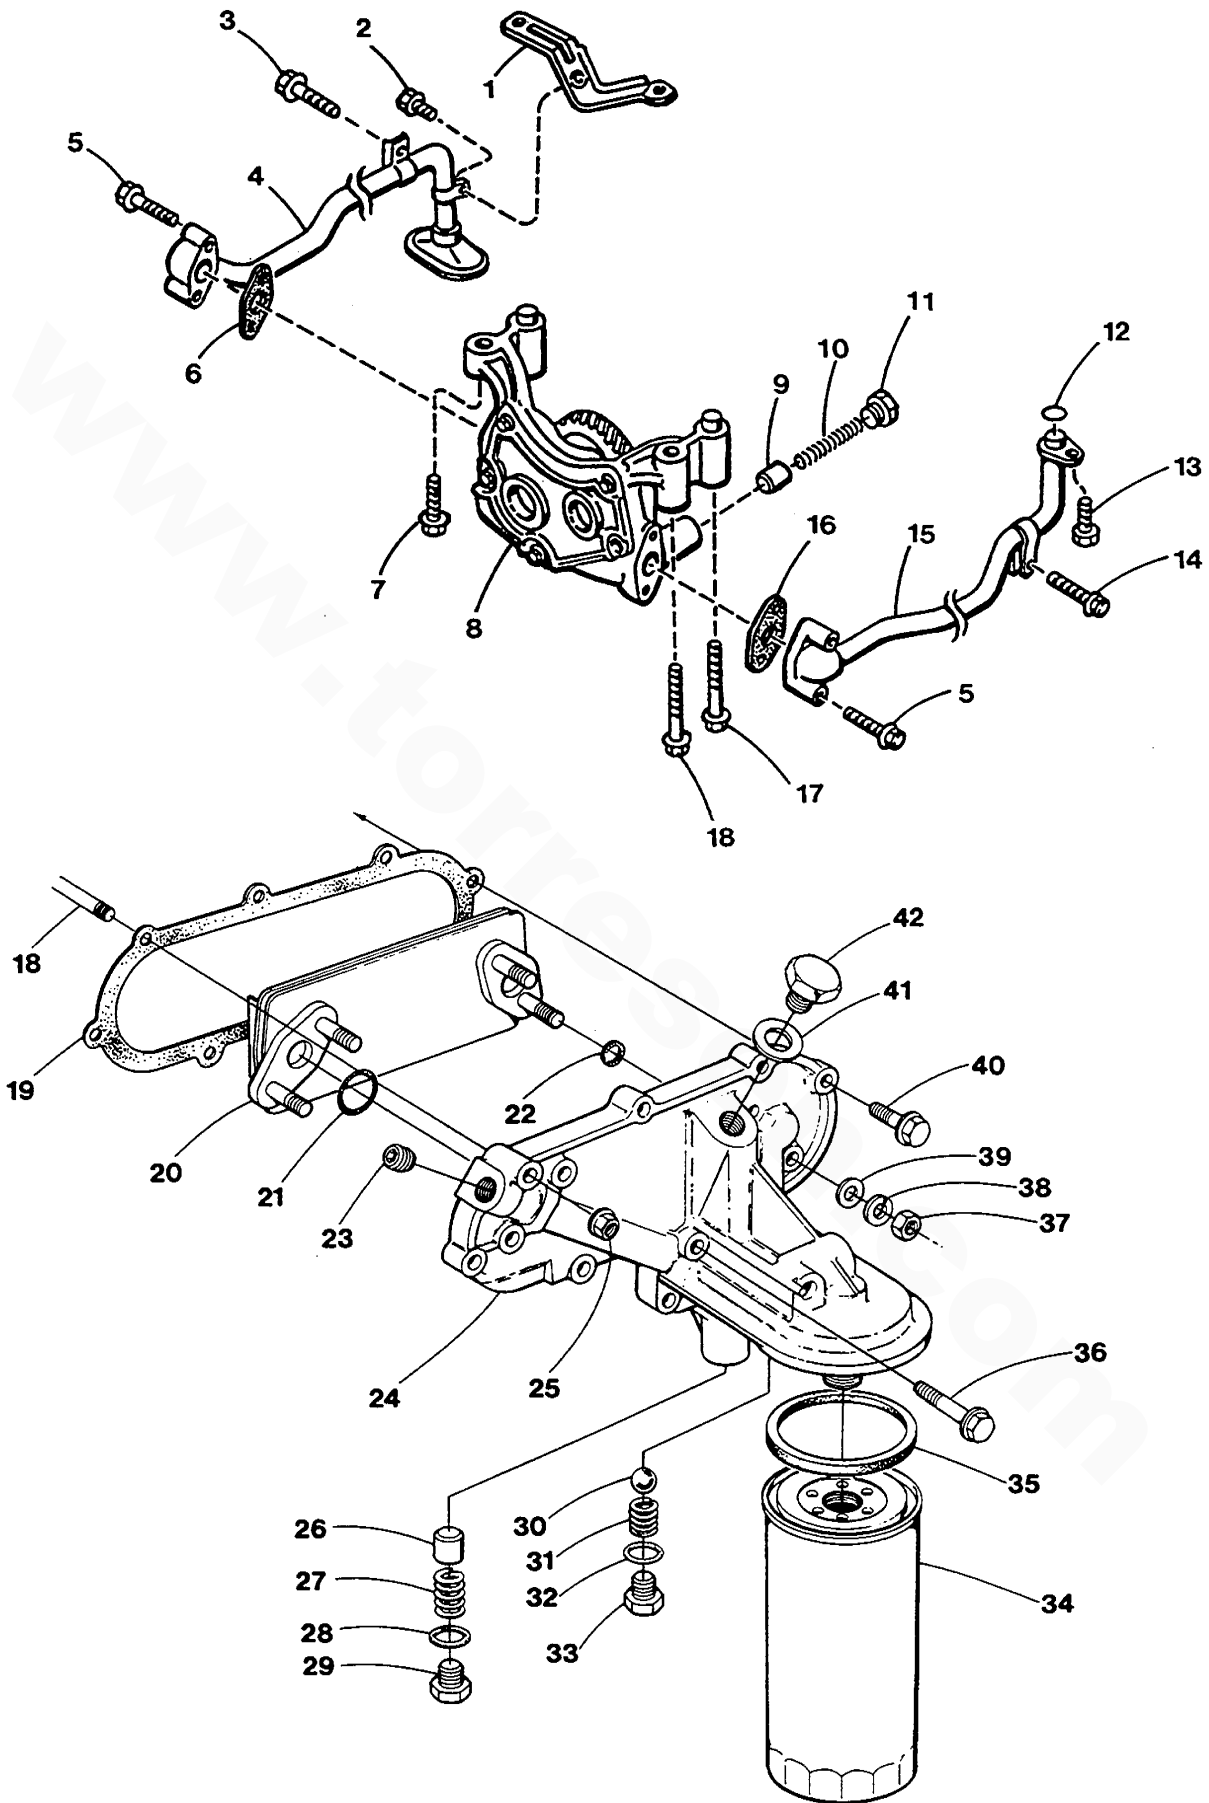

WESTERBEKE 71C - 20.0 BEDA - INTAKE MANIFOLD

REF	PN	NAME	REMARKS	QUAN
1	041365	GASKET	INTAKE MANIFOLD TO HEAD	1
2	041364	MANIFOLD	INTAKE	1
3	033642	CAPSCREW	M 8 X 25 JIS-FLANGE	2
4	031780	LOCKWASHER	M 5 DIN 127	2
5	038909	STUD		2
6	037641	SCREEN	AIR INTAKE SILENCER	1
7-1	037782	SILENCER	AIR INTAKE INCLUDING REF 6-PROPULSION	1
7-2	037783	SILENCER	AIR INTAKE INCLUDING REF 6-GENSET	1
8	011505	CLAMP	HOSE 48	1
9	033668	NUT	M 8 JIS-FLANGE	2
10	033654	CAPSCREW	M 8 X 20 JIS-FLANGE	4