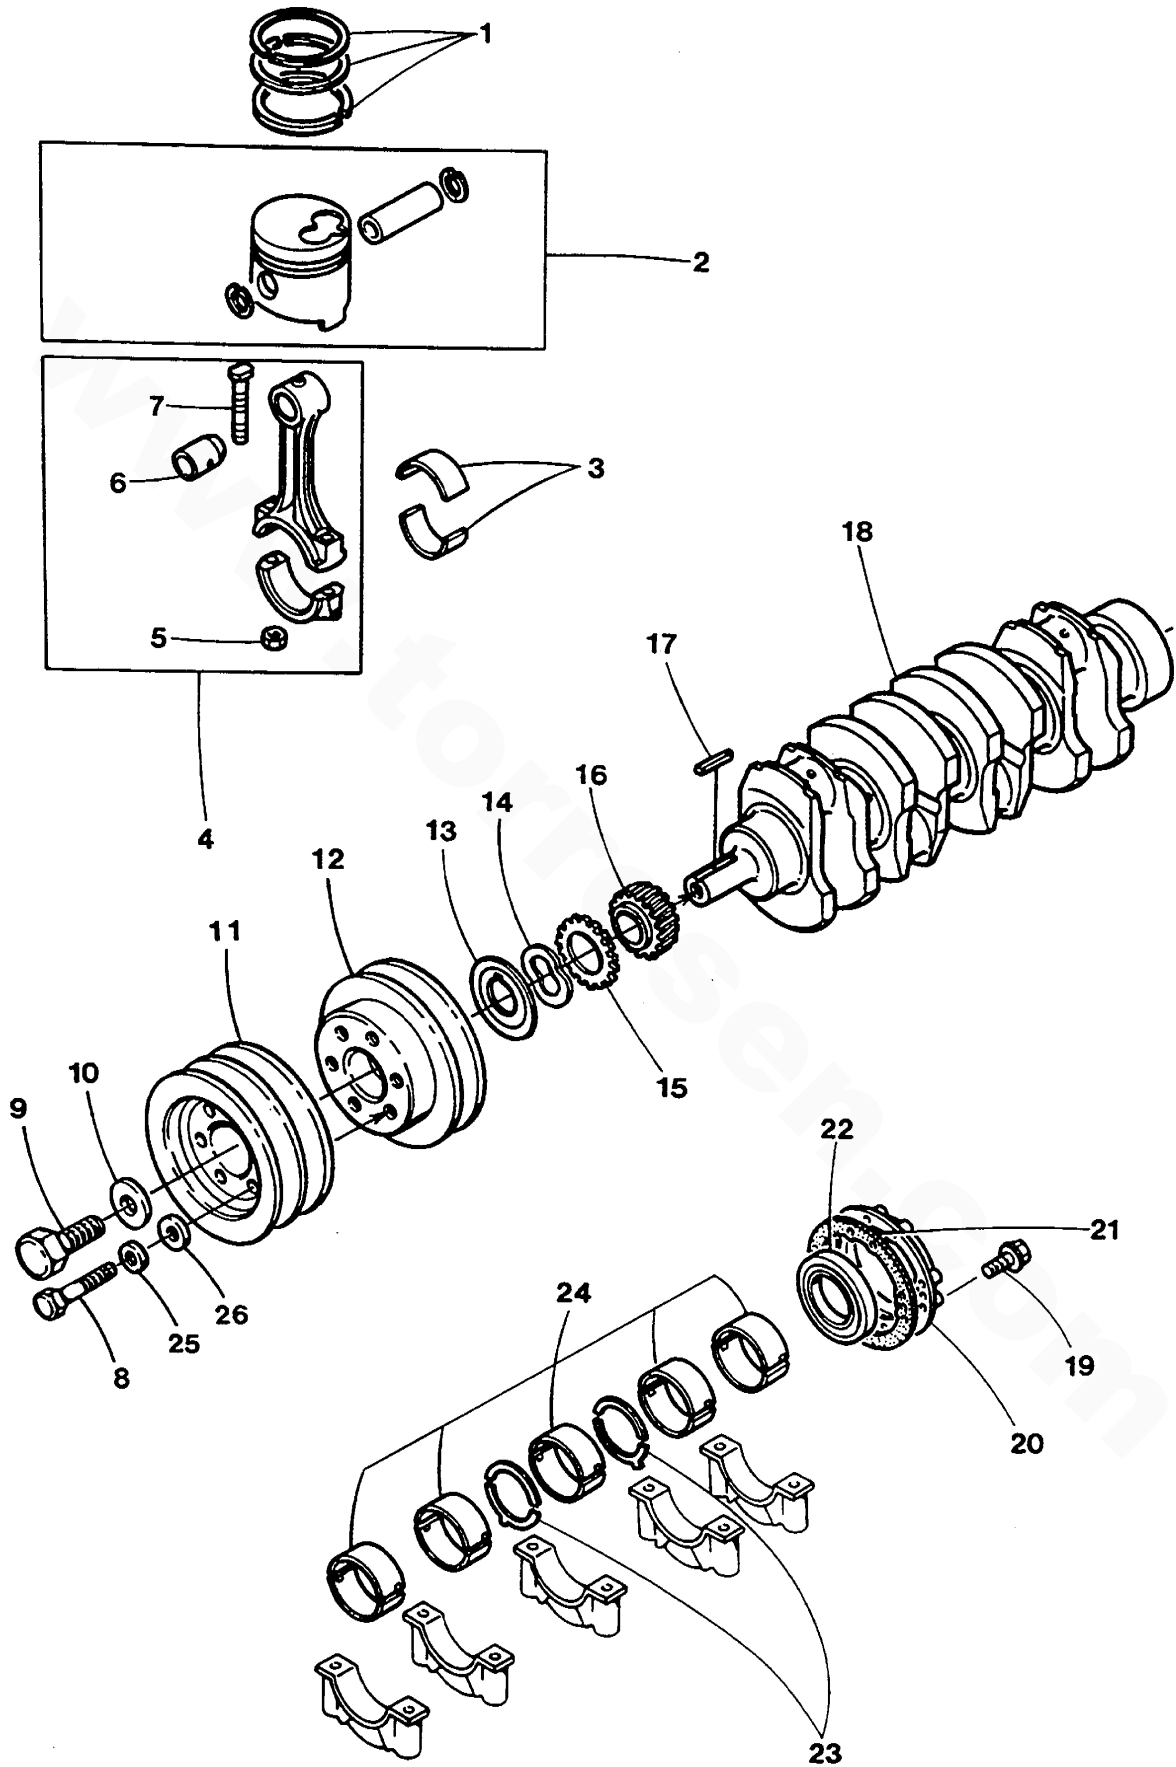

WESTERBEKE 71C - 20.0 BEDA - CYLINDER HEAD

REF	PN	NAME	REMARKS	QUAN
1	033645	CAPSCREW	M 8 X 40 JIS-FLANGE	2
2	040151	CAP	OIL FILLER	1
3	033641	CAPSCREW	M 8 X 16 JIS-FLANGE	2
4	030985	SEAL	ROCKER COVER CAPSCREW	4
5	032638	COVER	ROCKER	1
6	032639	GASKET	ROCKER COVER	1
7	032740	PLATE	BAFFLE-BREATHER	1
8	032741	PLATE	BREATHER OIL BAFFLE	1
9	034172	SCREW	M 4 X 8 RH	4
10	032640	HOSE	BREATHER	1
11	032633	BOLT	CYLINDER HEAD	11
12	032635	WASHER	FLAT-CYLINDER HEAD BOLTS	18
13	032634	BOLT	CYLINDER HEAD	7
14	033661	STUD	M 8 X 48 DIN 939	2
16	024374	PLUG	EXPANSION 30MM DIN 443	4
17	015831	STUD	M 8 X 32 DIN 939	8
18	040251	GUIDE	VALVE	8
19	033625	PLUG	EXPANSION 12MM DIN 443	4
20	041345	HEAD	CYLINDER	1
21	033651	CAPSCREW	M10 X 1.25 X 20 JIS-FLANGE	2
22	030131	EYE	LIFTING	1
23	030711	PLUG	1/8BSPT SOCKET HEAD	1
24	022205	PLUG	M16 X 1.5 DIN 910	1
25	035109	SENDER	WATER TEMPERATURE	1
26	024672	BUSHING	HOUSING TO 1/8NPT FOR SENDER	1
27	033646	CAPSCREW	M 8 X 45 JIS-FLANGE	3
28	033653	CAPSCREW	M10 X 1.25 X 95 JIS-FLANGE	2
29	041523	HOUSING	LOWER THERMOSTAT INCL REF 26	1
30	040237	GASKET	LOWER THERMOSTAT HOUSING	1
31	041348	GASKET	CYLINDER HEAD	1
32	041570	PIN	SPRING	4
33	041346	INSERT	COMBUSTION	4
34	015828	STUD	M 8 X 22 DIN 939	2
35	024374	PLUG	EXPANSION 30MM DIN 443	4
36	024378	PLUG	EXPANSION 50MM DIN 443	1
37	033623	STUD	M10 X 1.25 X 16	1
38	024373	PLUG	EXPANSION 25MM DIN 443	3