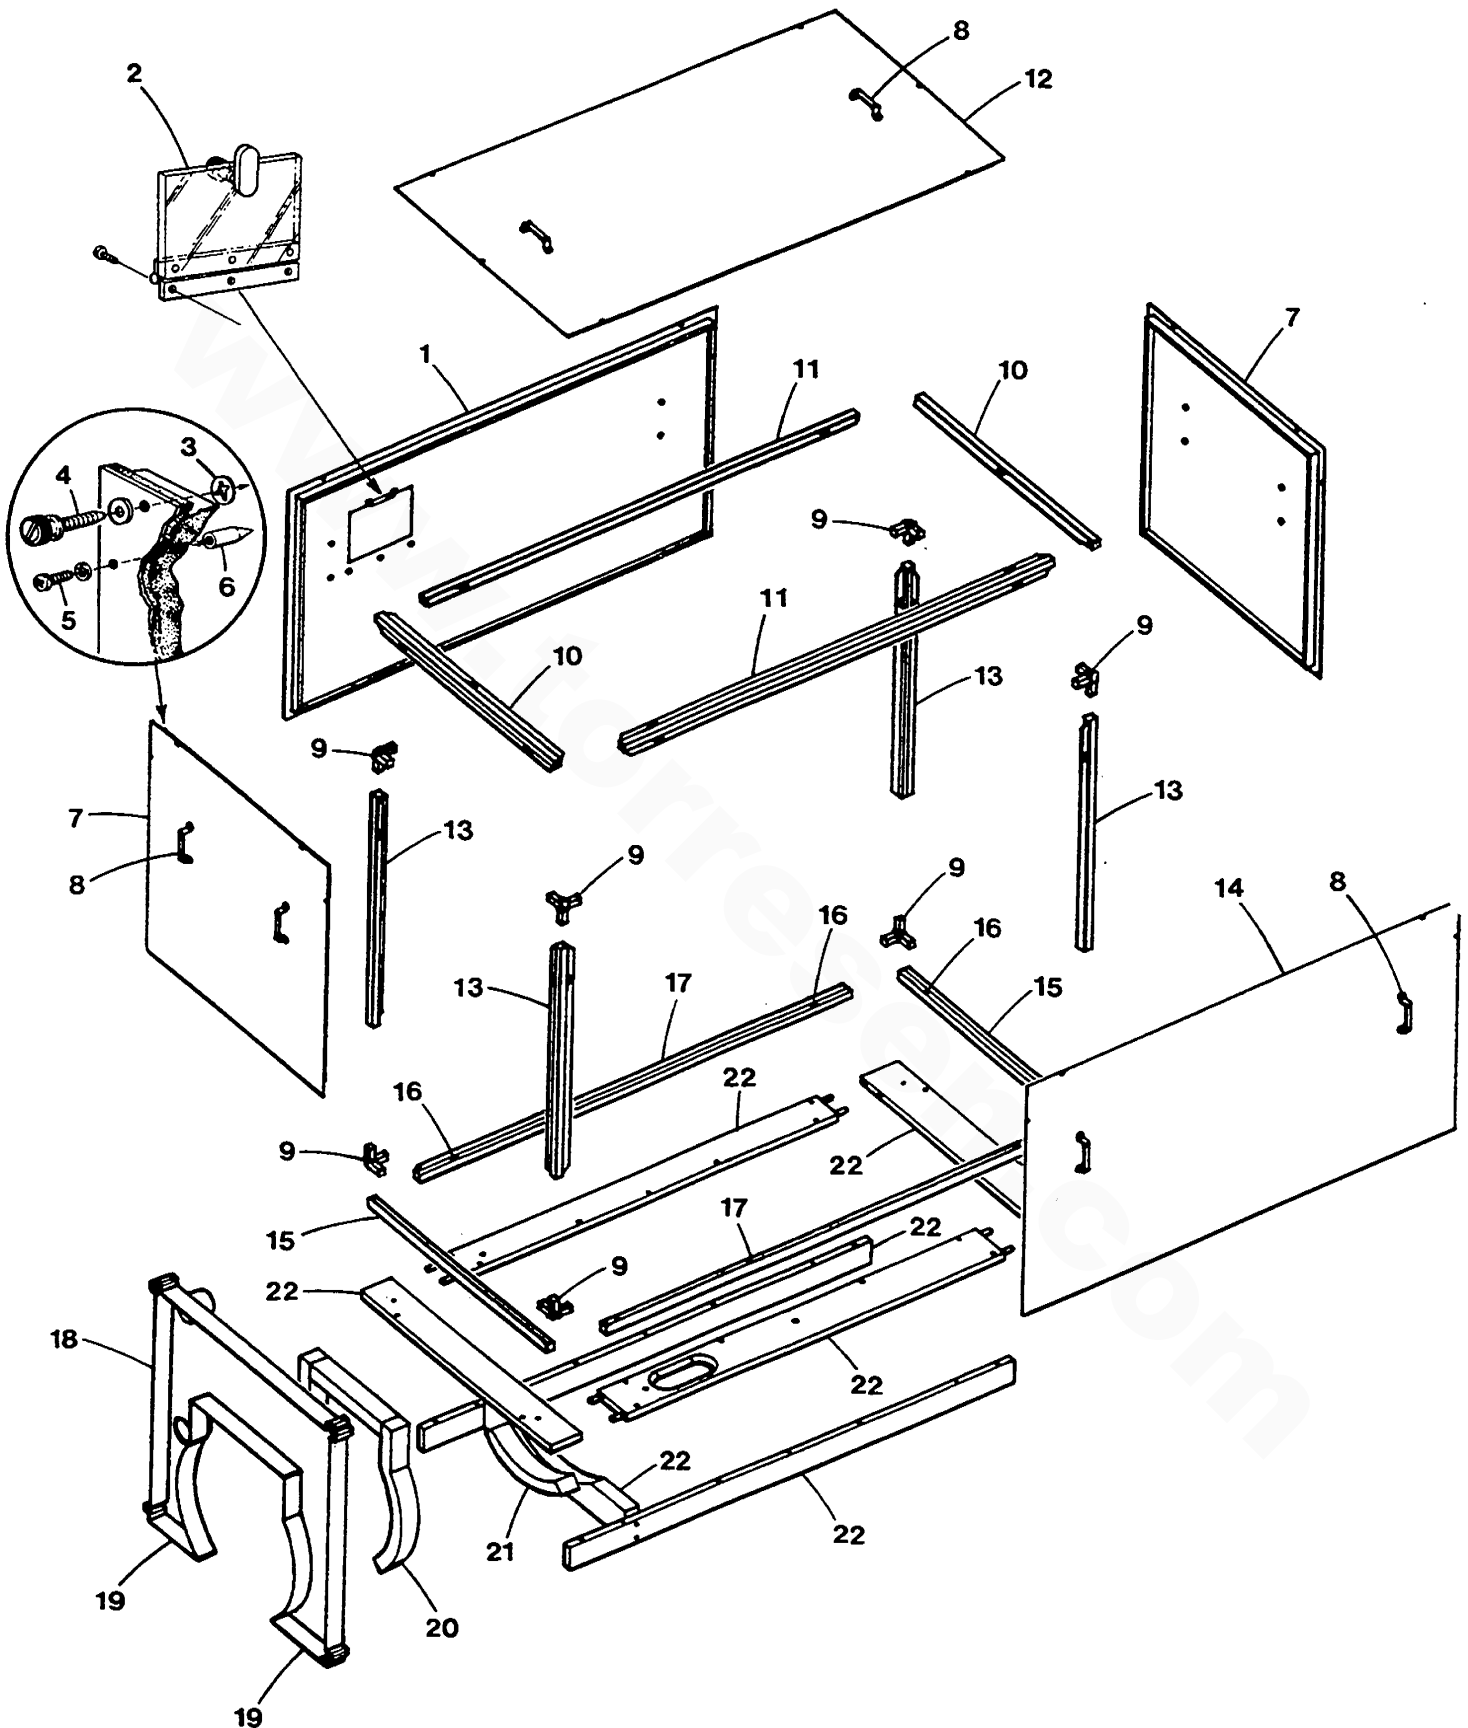

WESTERBEKE 20.0 BEDA - GENERATOR SOUND GUARD

WESTERBEKE 20.0 BEDA - GENERATOR SOUND GUARD

REF	PN	NAME	REMARKS	QUAN
1		PANEL	SIDE WITH WINDOW	1
2	037417	WINDOW	ASSEMBLY	1
3	030896	RETAINER	QUICK OPENING SCREW	AR
4	030895	SCREW	QUICK OPENING	AR
5	031940	SCREW	6-32 X 3/8 SEMS PHIL HEAD	AR
6	030775	GUIDE	PANEL ALIGNMENT	AR
7		PANEL	FRONT AND REAR	2
8-1	035720	HANDLE		10
8-2	031937	SCREW	8-32 X 3/8 SEMS PHIL HEAD	20
9	024057	CORNER		8
10	039364	RAIL	END	2
11	039361	RAIL	SIDE	2
12		PANEL	TOP	1
13	039365	POST	CORNER	4
14		PANEL	SIDE	1
15	038969	SKIRT	END	2
16-1	039470	SCREW	10-32 X 1-3/4 SS	8
16-2	031848	WASHER	10 FLAT SS	8
16-3	031907	NUT	10-32 STOP SS	8
17	038968	SKIRT	SIDE	2
18	039356	AIR DAM		1
19-1	039471	SCREW	8 X 1/2 WOOD ROUND HEAD	2
19-2	031843	WASHER	8 FLAT SS	2
20	039408	FOAM	UPPER AIR SEAL - INCHES REQUIRED	48
21	039408	FOAM	LOWER AIR SEAL - INCHES REQUIRED	12
22		BASE	ASSEMBLY	1
23	039425	SCREW	8 X 1-3/4 WOOD FLAT HEAD SS	10
24	039426	SCREW	14 X 4 WOOD FLAT HEAD SS	8
25	030902	HOSE	2-1/2" ID AIR INTAKE - INCHES REQUIRED	25
26	022559	CLAMP	HOSE 40	2