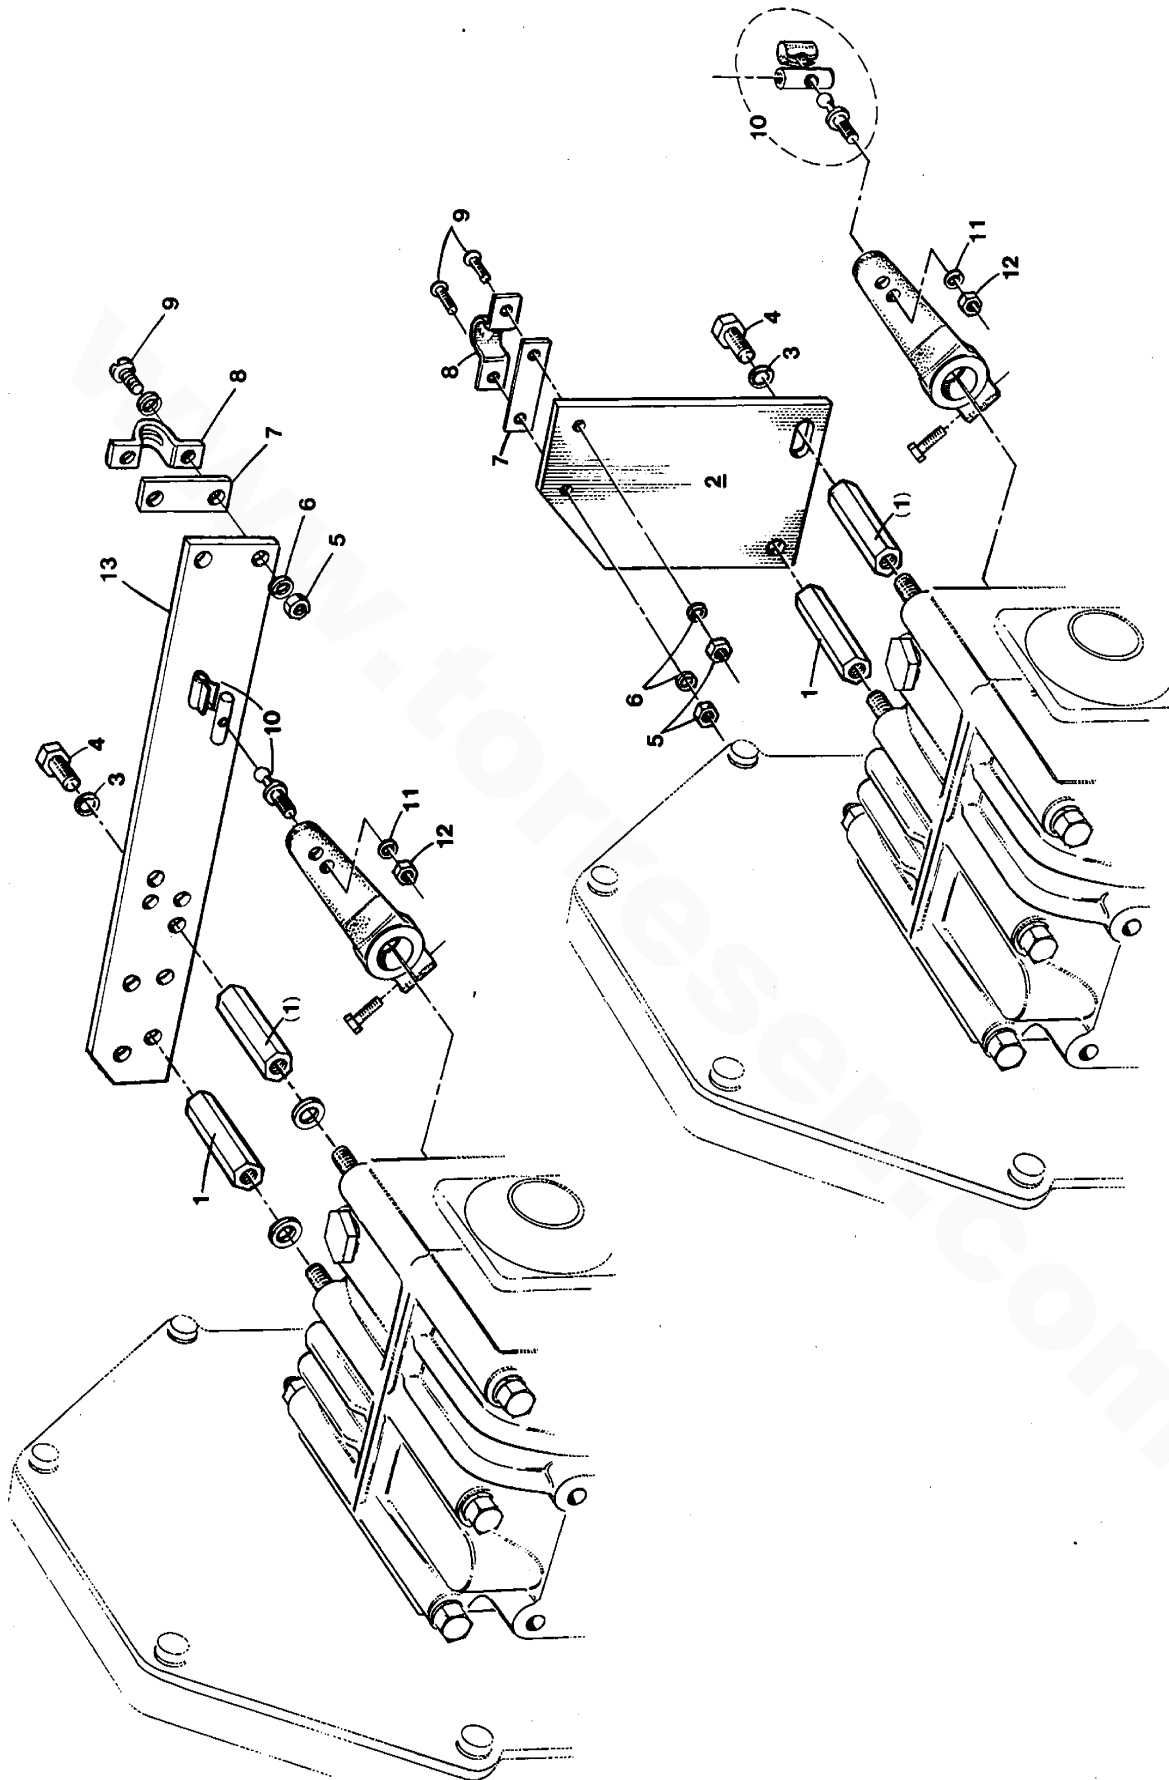

WESTERBEKE 55A FOUR - HBW TRANSMISSION SHIFTING BRACKET

WESTERBEKE 55A FOUR - HBW TRANSMISSION SHIFTING BRACKET

REF	PN	NAME	REMARKS	QUAN
1	030756	NUT	M 8 PILLAR HBW125-150	2
2	030181	BRACKET	SHIFT CABLE TOP ENTRY	1
3	031786	LOCKWASHER	M 8 DIN 127	2
4	013630	CAPSCREW	M 8 X 25 DIN 933	2
5	031847	NUT	10-32 SS	2
6	031849	LOCKWASHER	10 SS	2
7	013870	SHIM	CABLE CLAMP	1
8	013325	CLAMP	CABLE	1
9	031873	SCREW	10-32 X 5/8 SS BH	2
10	033482	BALL JOINT	SHIFT CABLE	1
11	031752	LOCKWASHER	1/4	1
12	031754	NUT	1/4NF	1
13	032161	BRACKET	SHIFT CABLE REAR ENTRY	1