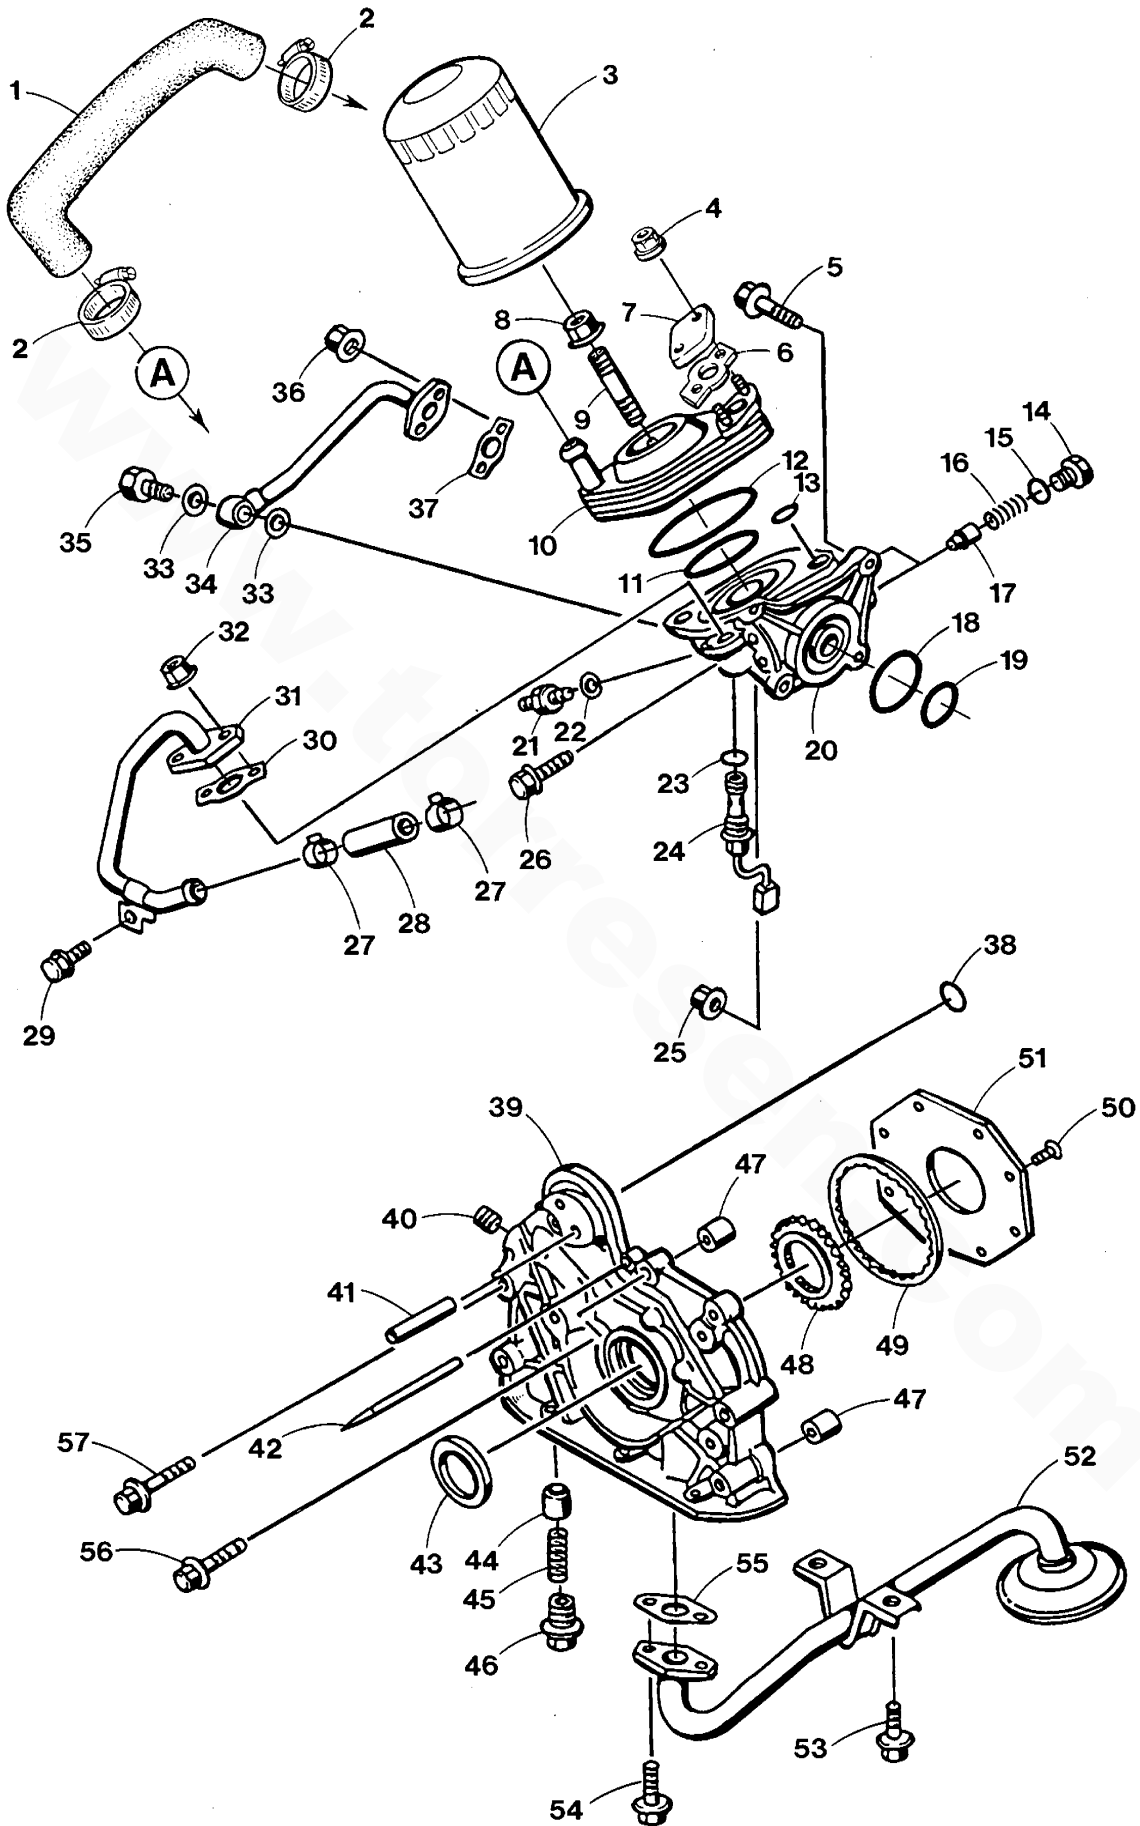

WESTERBEKE 55A FOUR - LUBE OIL FILTER AND PUMP

WESTERBEKE 55A FOUR - LUBE OIL FILTER AND PUMP

REF	PN	NAME	REMARKS	QUAN
38	041967	O-RING		1
39	041925	PUMP	LUBE OIL INCL REF 39 THRU 51	1
40	044210	PLUG	OIL PUMP	1
41	044015	DOWEL	10MM X 45MM DIN 6325	1
42	041831	POINTER	TIMING	1
43	040790	SEAL	OIL	1
44	034122	PLUNGER	OIL RELIEF VALVE	1
45	041930	SPRING	OIL RELIEF VALVE	1
46	041926	PLUG	OIL RELIEF VALVE	1
47	040775	DOWEL	TUBULAR	2
48	041928	GEAR	OIL PUMP INNER	1
49	041929	GEAR	OIL PUMP OUTER	1
50	040845	SCREW	OIL PUMP COVER	8
51	041927	COVER	OIL PUMP	1
52	041931	STRAINER	OIL PICKUP	1
53	044028	CAPSCREW	M 6 X 16 JIS-FLANGE DOG	2
54	044029	CAPSCREW	M 6 X 20 JIS-FLANGE DOG	2
55	040849	GASKET	STRAINER TO PUMP	1
56	041425	CAPSCREW	M 6 X 20 JIS-FLANGE DOG	3
57	044025	CAPSCREW	M10 X 1.25 X 55 JIS-FLANGE	4