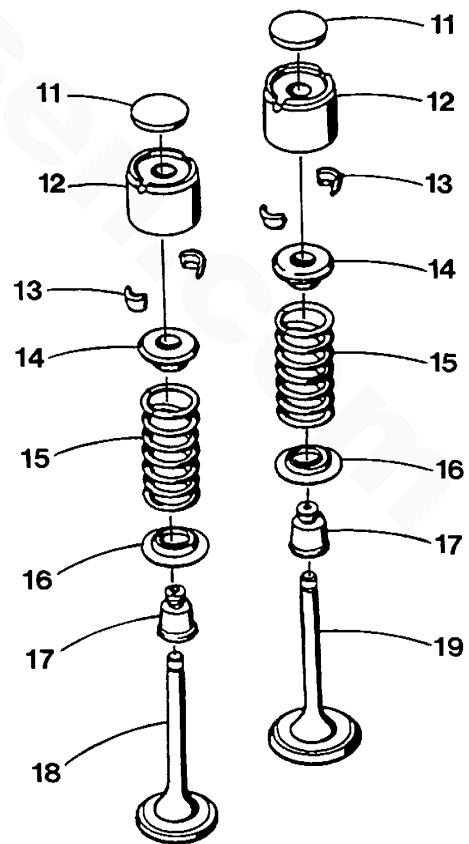

WESTERBEKE 55A FOUR - CAMSHAFT - VALVES - TIMING SYSTEM

REF	PN	NAME	REMARKS	QUAN
1	041881	CAMSHAFT		1
2	034170	KEY	WOODRUFF	1
3	041880	BELT	TIMING	1
4	041882	PULLEY	TIMING BELT-CAMSHAFT	1
5	041884	WASHER	CAMSHAFT PULLEY	1
6	041883	BOLT	TIMING BELT PULLEY	1
7	044024	CAPSCREW	M10 X 1.25 X 40 JIS-FLANGE	1
8	044012	WASHER	TENSIONER	1
9	041887	TENSIONER	TIMING BELT	1
10	041888	SPRING	TENSIONER	1
11- 1	041891	SHIM	4.30MM	AR
11- 2	041892	SHIM	4.25MM	AR
11- 3	041893	SHIM	4.20MM	AR
11- 4	041894	SHIM	4.15MM	AR
11- 5	041895	SHIM	4.10MM	AR
11- 6	041896	SHIM	4.05MM	AR
11- 7	041897	SHIM	4.00MM	AR
11- 8	041898	SHIM	3.95MM	AR
11- 9	041899	SHIM	3.90MM	AR
11-10	041900	SHIM	3.87MM	AR
11-11	041901	SHIM	3.85MM	AR
11-12	041902	SHIM	3.80MM	AR
11-13	041903	SHIM	3.75MM	AR
11-14	041904	SHIM	3.70MM	AR
12	041885	TAPPET		8
13	034142	COTTER	VALVE	16
14	041876	SEAT	VALVE SPRING UPPER	8
15	041877	SPRING	VALVE	8
16	041878	SEAT	VALVE SPRING LOWER	8
17	034115	SEAL	VALVE STEM OIL	8
18	041879	VALVE	EXHAUST	4
19	041875	VALVE	INTAKE	4