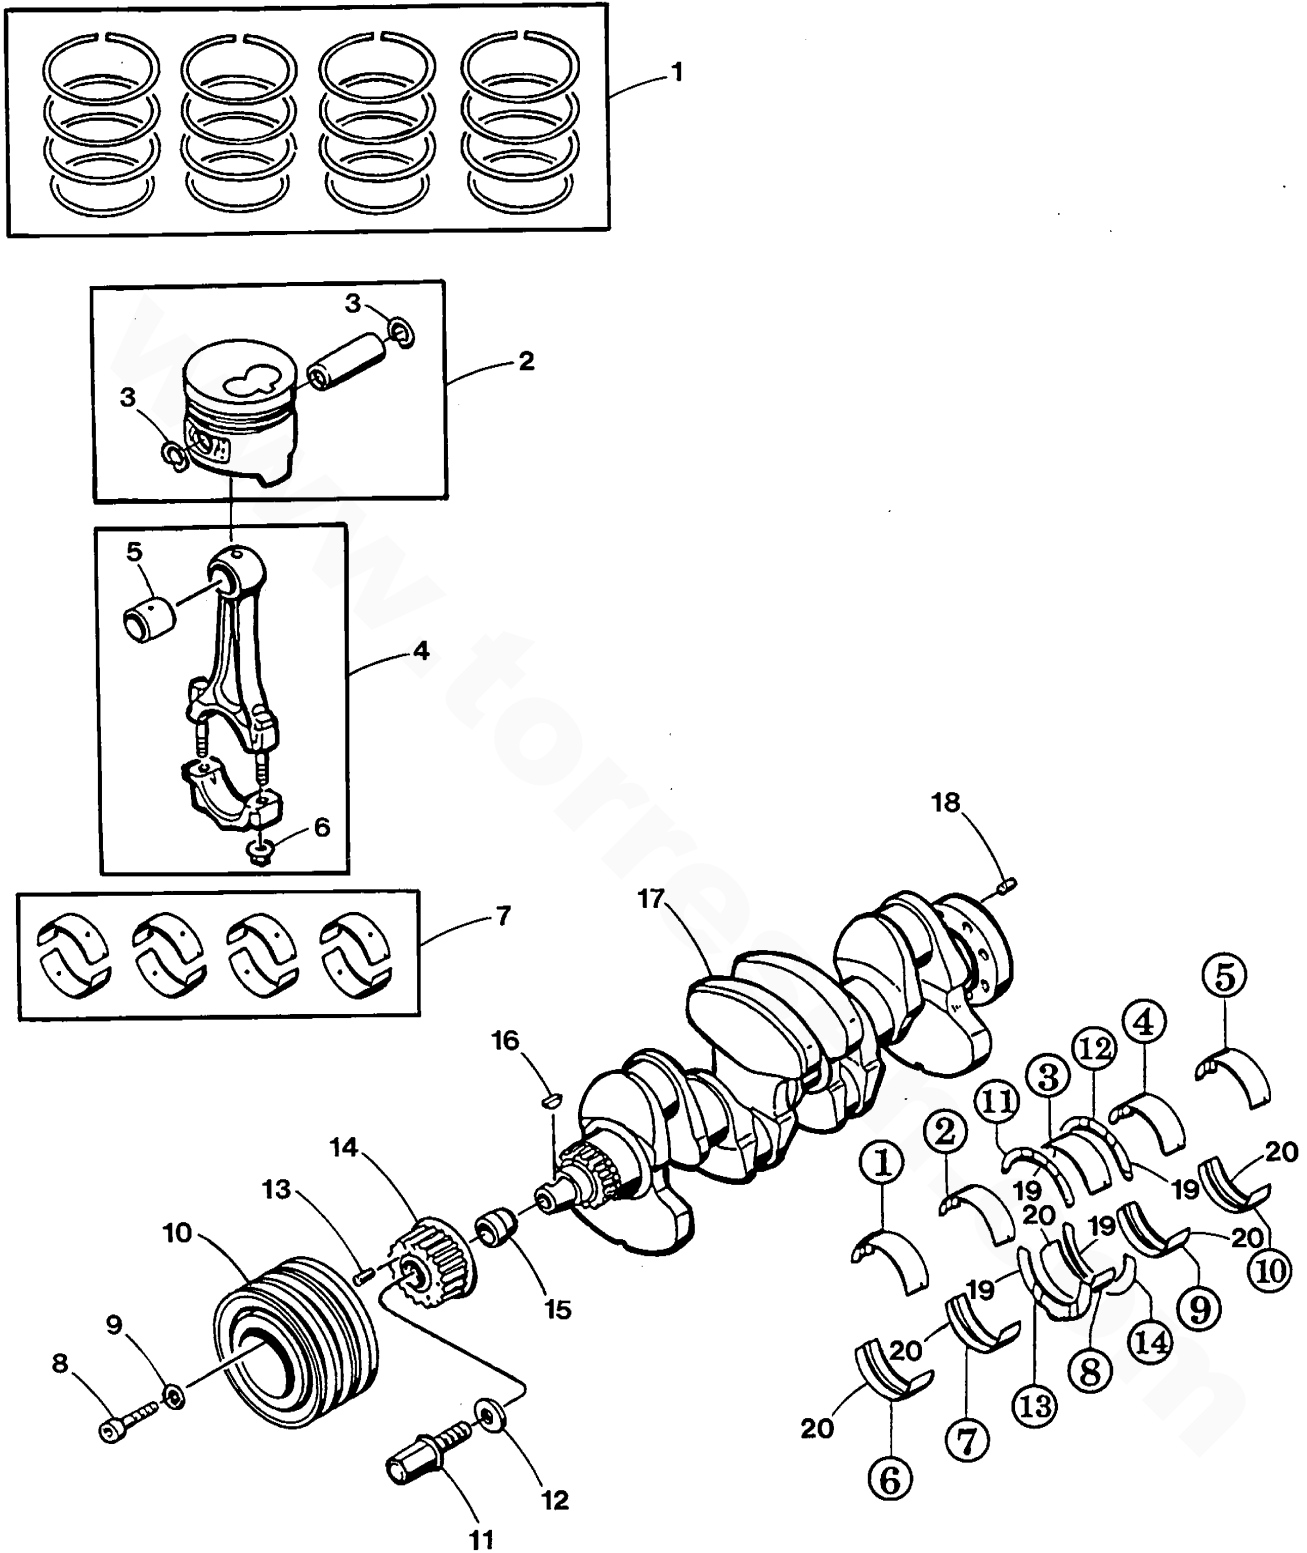

WESTERBEKE 55A FOUR - CRANKSHAFT - PISTONS

WESTERBEKE 55A FOUR - CRANKSHAFT - PISTONS

REF	PN	NAME	REMARKS	QUAN
1	041874	RING SET	STD-ENGINE SET	1
2	041873	PISTON	STD INCL REF 3	4
3	041860	RING	RETAINING	8
4	041861	ROD	CONNECTING	4
5	041862	BUSHING	CONNECTING ROD	4
6	030999	NUT	CONNECTING ROD	8
7-1	041950	BEARING	SET CONNECTING ROD STD	1
7-2	041951	BEARING	SET CONNECTING ROD 0.25MM	1
7-3	041952	BEARING	SET CONNECTING ROD 0.50MM	1
7-4	041953	BEARING	SET CONNECTING ROD 0.75MM	1
8	041872	BOLT	CRANKSHAFT PULLEY	6
9	041868	WASHER	CRANKSHAFT PULLEY	6
10	041871	PULLEY	CRANKSHAFT 3 GROOVE	1
11	041869	BOLT	TIMING BELT PULLEY	1
12	041870	WASHER		1
13	044013	DOWEL	4MM X 16MM DIN 6325	1
14	041866	PULLEY	TIMING BELT INCL REF 13	1
15	041867	RING	PULLEY	1
16	041865	KEY	WOODRUFF	1
17	041863	CRANKSHAFT		1
18	044014	DOWEL	6MM X 18MM	1
19-1	041954	WASHER	THRUST SET STD	1
19-2	041955	WASHER	THRUST SET OS	1
20-1	041956	BEARING	SET MAIN STD	1
20-2	041957	BEARING	SET MAIN 0.25MM	1
20-3	041958	BEARING	SET MAIN 0.50MM	1
20-4	041959	BEARING	SET MAIN 0.75MM	1