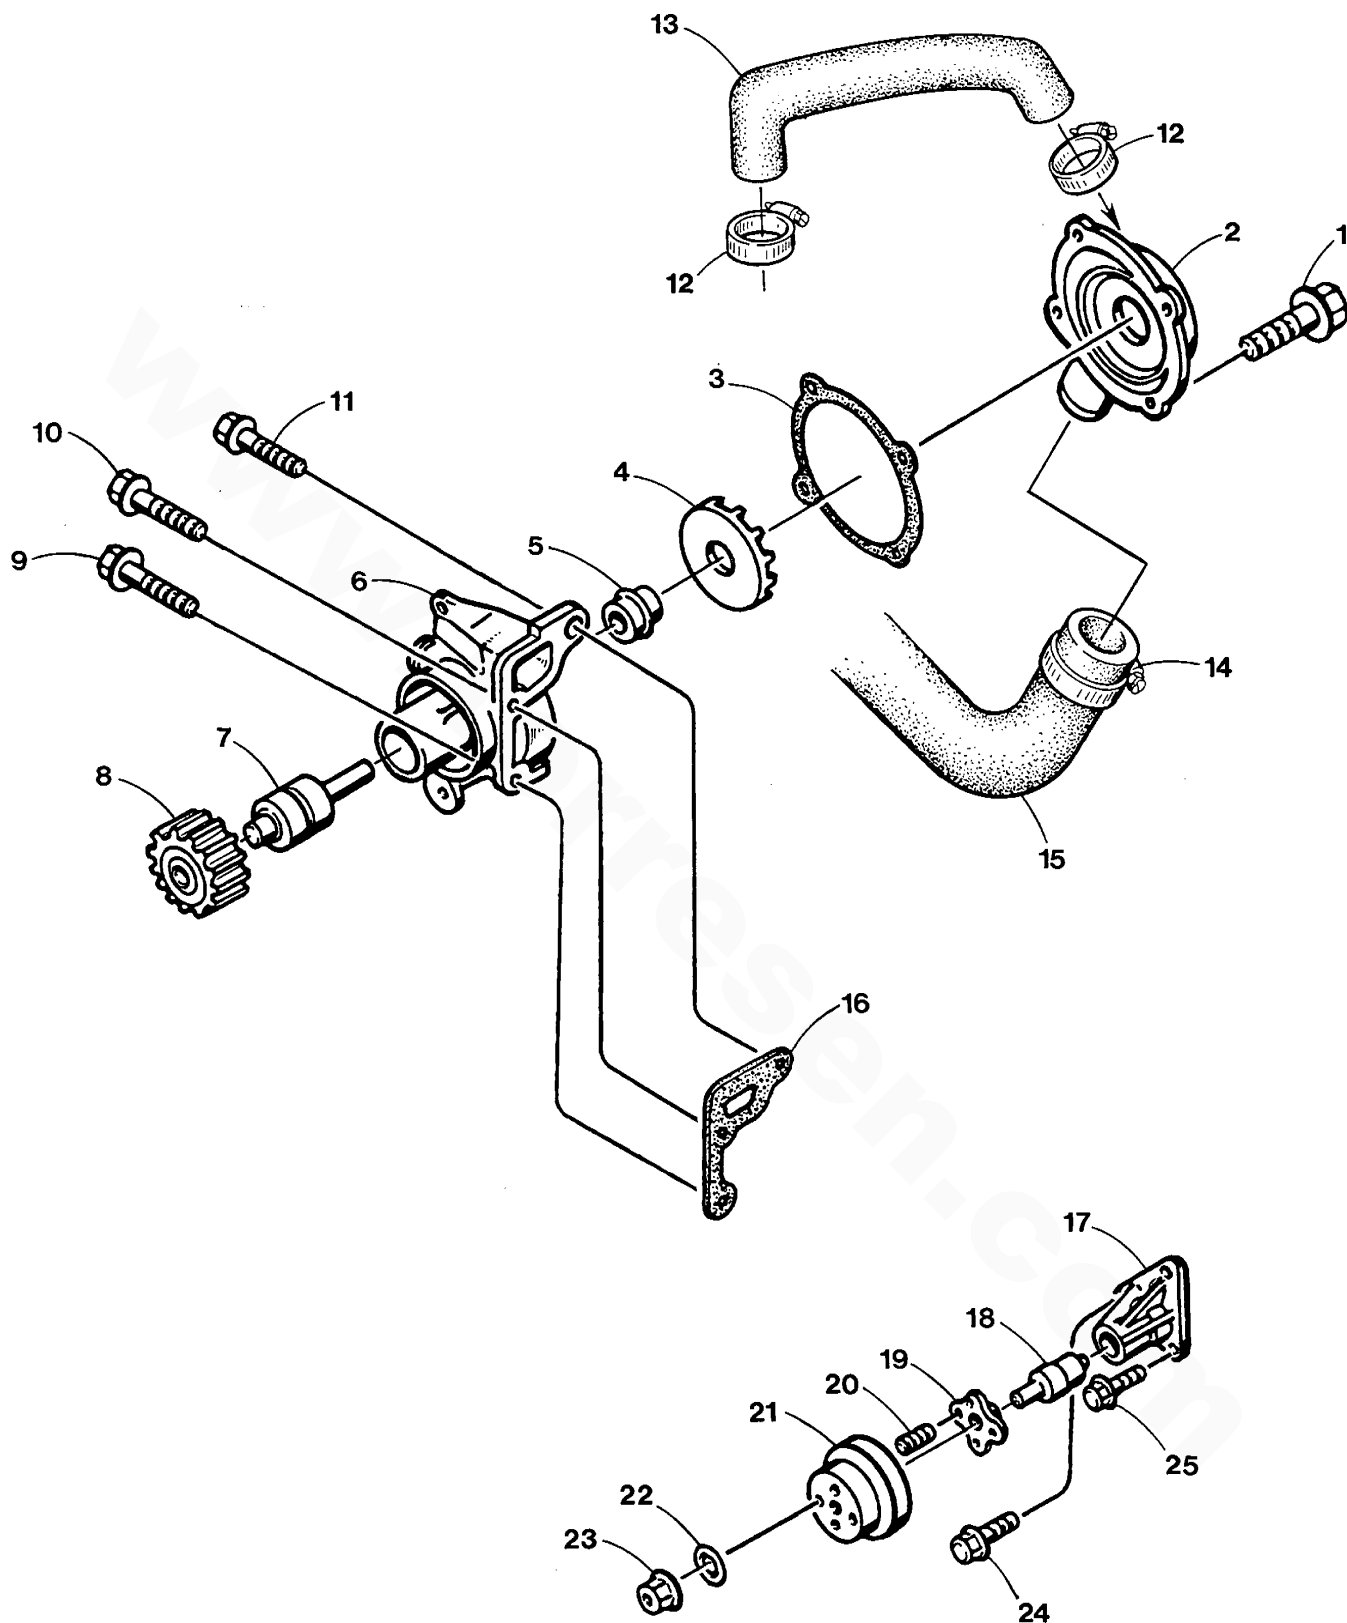

WESTERBEKE 55A FOUR - FRESH WATER PUMP - IDLER PULLEY

REF	PN	NAME	REMARKS	QUAN
1	033654	CAPSCREW	M 8 X 20 JIS-FLANGE	4
2	041943	COVER	FRESH WATER PUMP	1
3	041941	GASKET	PUMP COVER	1
4		IMPELLER	SEE REF 6	1
5	040364	SEAL		1
6	041940	PUMP	FRESH WATER INCLUDING REF 1 THRU 8	1
7		SHAFT	SEE REF 6	1
8		GEAR	SEE REF 6	1
9	044026	CAPSCREW	M10 X 1.25 X 90 JIS-FLANGE	1
10	033653	CAPSCREW	M10 X 1.25 X 95 JIS-FLANGE	1
11	044023	CAPSCREW	M10 X 1.25 X 25 JIS-FLANGE	1
12	301083	CLAMP	HOSE 10	2
13	040084	HOSE	OIL COOLER TO PUMP	1
14	021122	CLAMP	HOSE 24	1
15	039821	HOSE	EXCHANGER TO PUMP	1
16	041944	GASKET	FRESH WATER PUMP TO BLOCK	1
17	041945	BRACKET	IDLER PULLEY INCLUDING REF 17 THRU 20	1
18	041947	SHAFT	IDLER PULLEY INCLUDING BEARING	1
19	041942	FLANGE	IDLER PULLEY	1
20	015828	STUD	M 8 X 22 DIN 939	4
21	041946	PULLEY	IDLER 1 GROOVE	1
22	033381	WASHER		4
23	033668	NUT	M 8 JIS-FLANGE	4
24-1	031926	CAPSCREW	M10 X 35 DIN 933	1
24-2	033622	CAPSCREW	M10 X 1.25 X 35 JIS-FLANGE	1
25-1	034590	CAPSCREW	M10 X 40 DIN 933	2
25-2	044024	CAPSCREW	M10 X 1.25 X 40 JIS-FLANGE	2