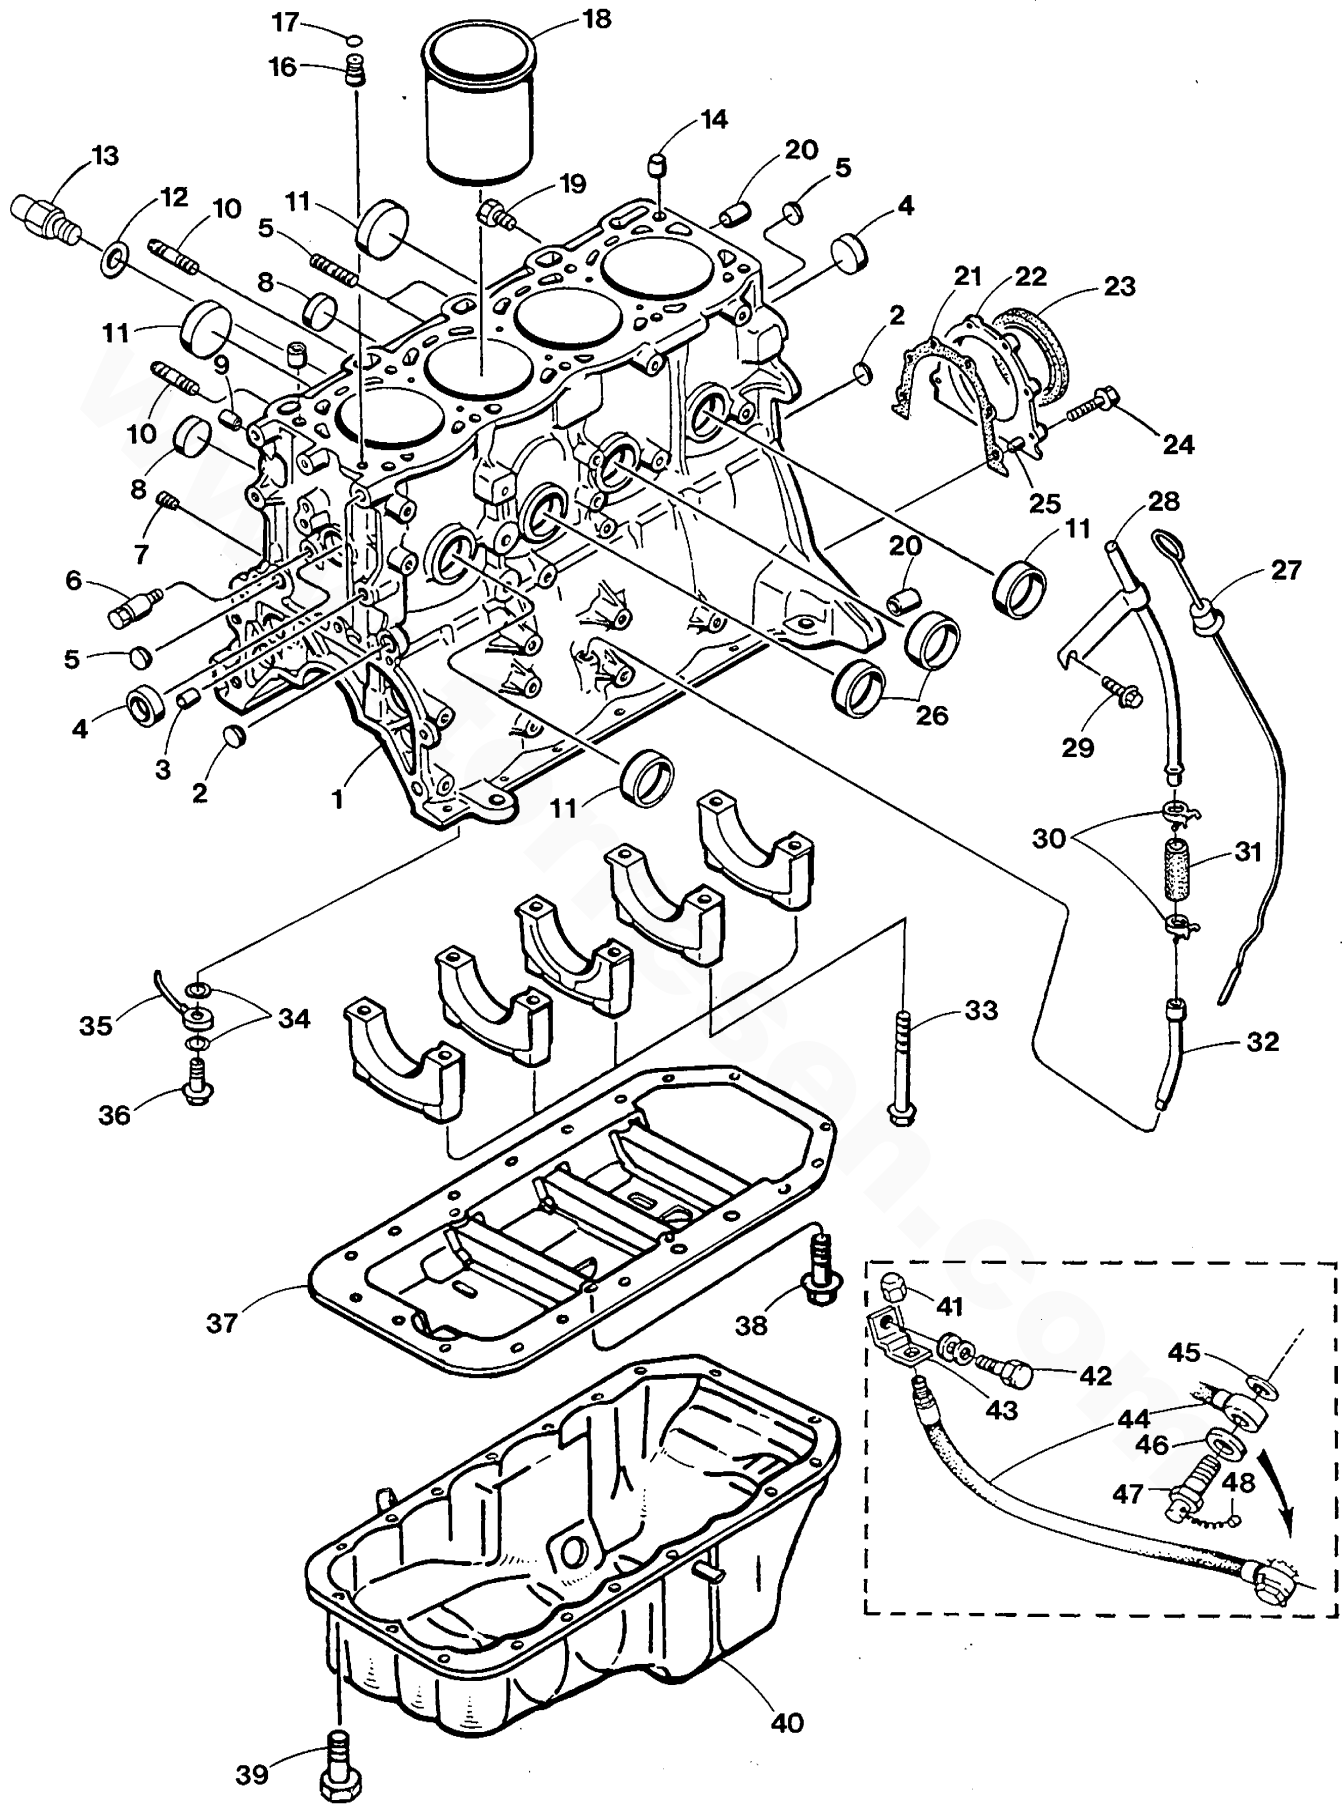

WESTERBEKE 55A FOUR - CYLINDER BLOCK

WESTERBEKE 55A FOUR - CYLINDER BLOCK

REF	PN	NAME	REMARKS	QUAN
1	039545	BLOCK	ASSEMBLY	1
2	040776	PLUG		2
3	044017	DOWEL	TUBULAR	4
4	024374	PLUG	EXPANSION 30MM DIN 443	2
5	034119	PLUG		2
6	041889	PIN	TENSIONER SPRING	1
7	033624	PLUG		1
8	024373	PLUG	EXPANSION 25MM DIN 443	2
9	044017	DOWEL	TUBULAR	4
10	041968	STUD	TORX-OIL ADPATER TO BLOCK	2
11	033657	PLUG	EXPANSION 40MM DIN 443	4
12	033666	WASHER	BANJO M20	1
13	041972	CONNECTOR	OIL ADAPTER TO BLOCK	1
14	040758	DOWEL	TUBULAR	2
15	041969	STUD	TORX-OIL LINE TO BLOCK	2
16	041822	PLUG	OIL	1
17	041966	O-RING		1
18-1	041858	LINER	CYLINDER YELLOW -0.011- -0.022	4
18-2	041823	LINER	CYLINDER WHITE 0- -.011	4
19	040254	PLUG		1
20	034169	DOWEL	TUBULAR	2
21	040795	GASKET	CRANKSHAFT OIL SEAL FLANGE	1
22	040794	FLANGE	OIL SEAL CRANKSHAFT REAR	1
23	040799	SEAL	OIL	1
24	041424	CAPSCREW	M 6 X 25 JIS-FLANGE DOG	6
25	044016	DOWEL	TUBULAR	2
26	024349	PLUG	EXPANSION 35MM DIN 443	2
27	041829	DIPSTICK		1
28	041825	TUBE	DIPSTICK	1
29	044027	CAPSCREW	M 6 X 12 JIS-FLANGE DOG	1
30	017298	CLAMP	HOSE 6	2
31	032875	HOSE	DIPSTICK TUBE	1
32	041827	TUBE	DIPSTICK LOWER	1
33	041824	BOLT	MAIN BEARING CAP	10
34	032654	WASHER	OIL JET LINE	8
35	041855	JET	OIL	4
36	041856	VALVE	OIL JET	4
37	041859	BAFFLE	OIL SUMP	1
38	044027	CAPSCREW	M 6 X 12 JIS-FLANGE DOG	2
39	044028	CAPSCREW	M 6 X 16 JIS-FLANGE DOG	19
40	041826	SUMP	OIL	1
41	024905	CAP	SUMP DRAIN HOSE	1
42	044025	CAPSCREW	M10 X 1.25 X 55 JIS-FLANGE	1
43	024922	BRACKET	SUMP DRAIN HOSE	1
44	030846	HOSE	SUMP DRAIN	1
45	030291	WASHER	BANJO M14	1
46	036493	WASHER	SUMP DRAIN BANJO	1
47	036821	BOLT	BANJO-SUMP DRAIN	1
48	037393	SEAL	LEAD WIRE	1