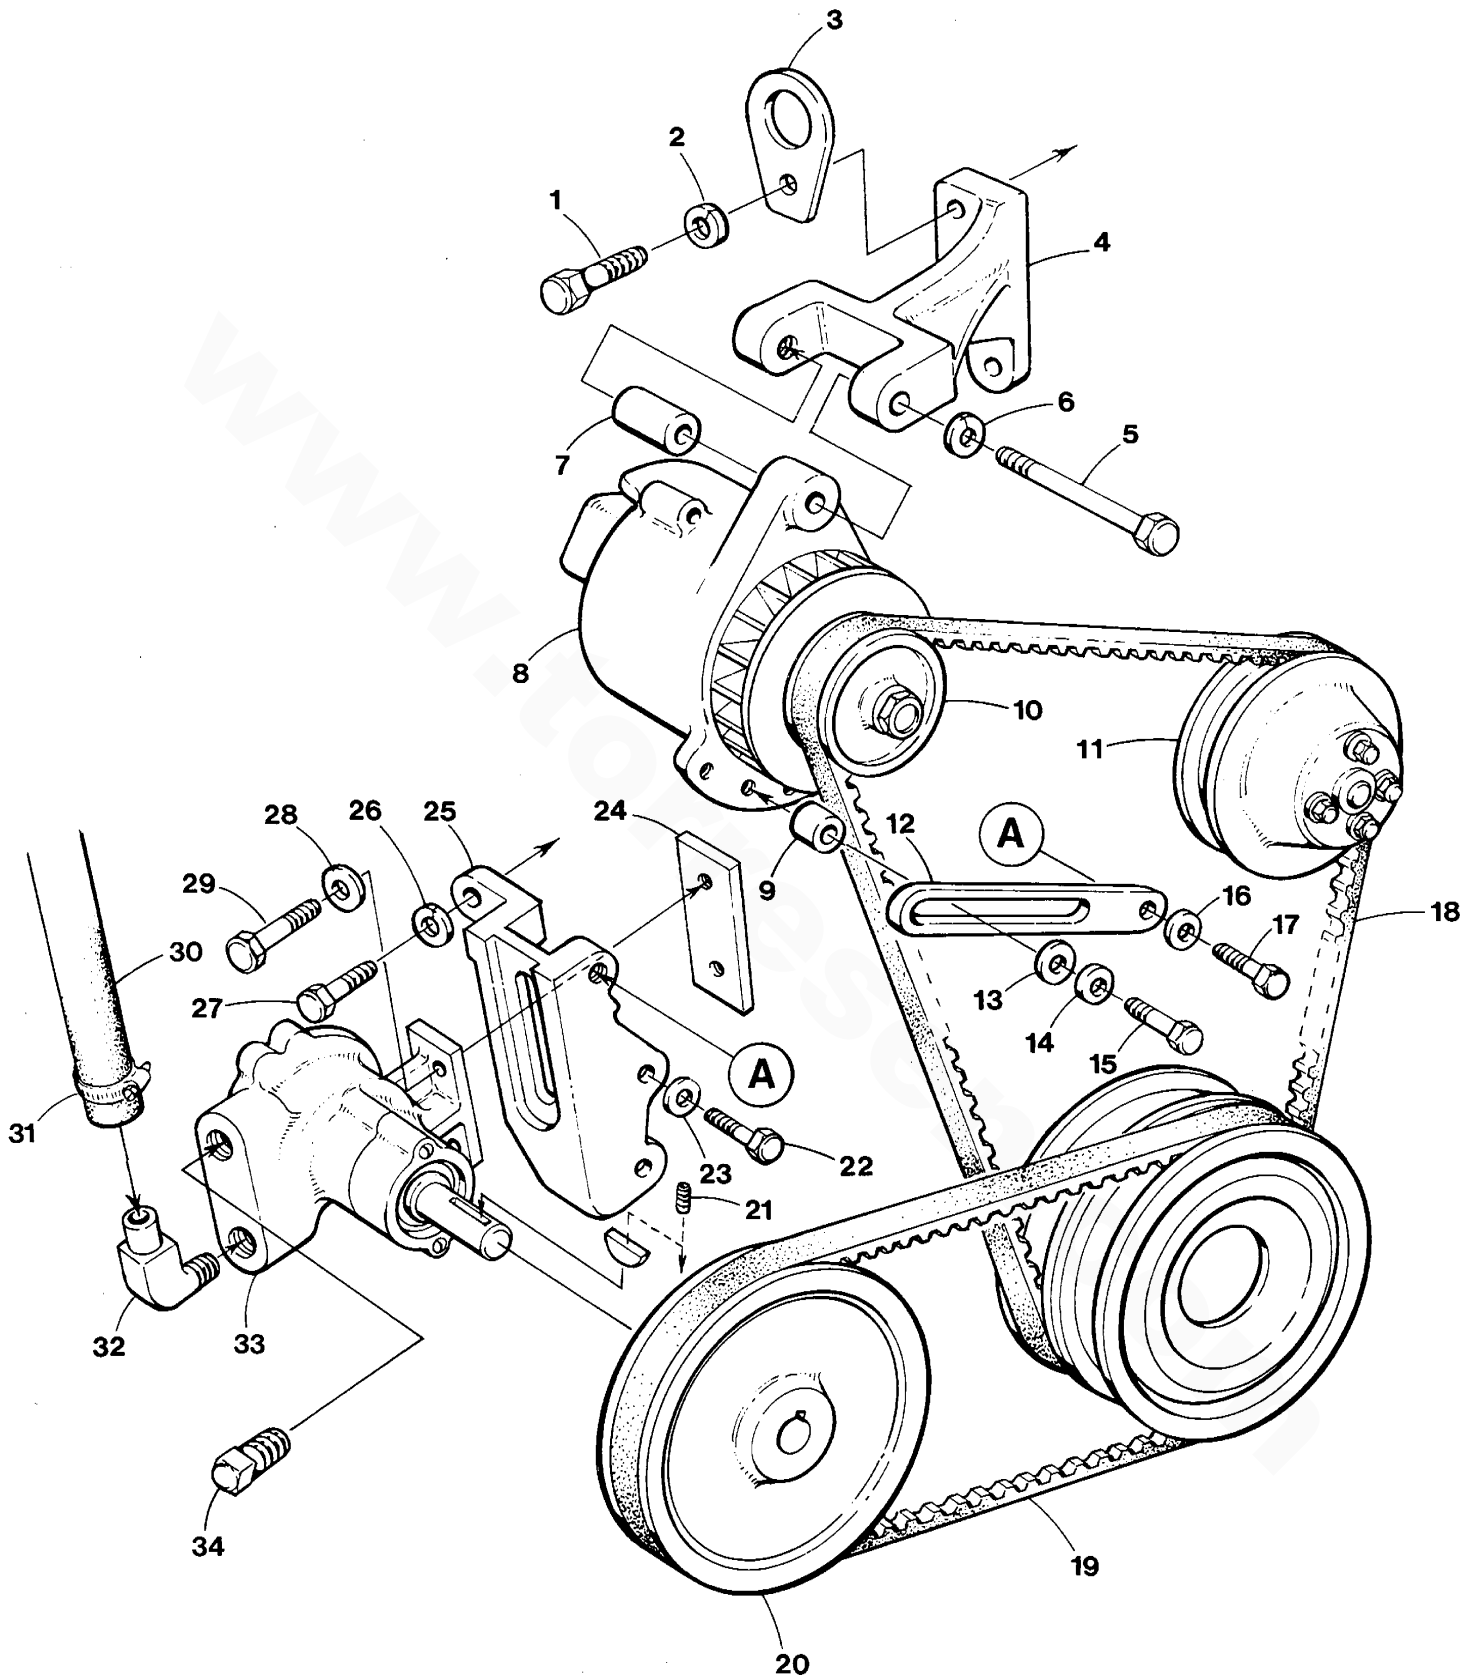

WESTERBEKE 55A FOUR - ALTERNATOR - SEA WATER PUMP - BELTS

REF	PN	NAME	REMARKS	QUAN
19	040018	BELT	SEA WATER PUMP	1
20	040136	PULLEY	SEA WATER PUMP	1
21	040562	SETSCREW	M 8	1
22	031823	CAPSCREW	M10 X 1.25 X 80 DIN 961	2
23	019262	LOCKWASHER	M10 DIN 127	2
24	038435	PLATE	SEA WATER PUMP ADJUSTING	1
25	039754	BRACKET	SEA WATER PUMP	1
26	019262	LOCKWASHER	M10 DIN 127	1
27	041331	CAPSCREW	M10 X 1.25 X 100 DIN 960	1
28	031764	LOCKWASHER	3/8	2
29	031631	CAPSCREW	3/8NF X 1-1/4	2
30	011779	HOSE	1" ID WIRE INSERTED - INCHES REQUIRED	23
31	011386	CLAMP	HOSE 12	1
32	036614	ELBOW	3/4NPT TO 1" HOSE	1
33	038445	PUMP	SEA WATER	1
34	036622	NIPPLE	3/4NPT TO 1" HOSE	1