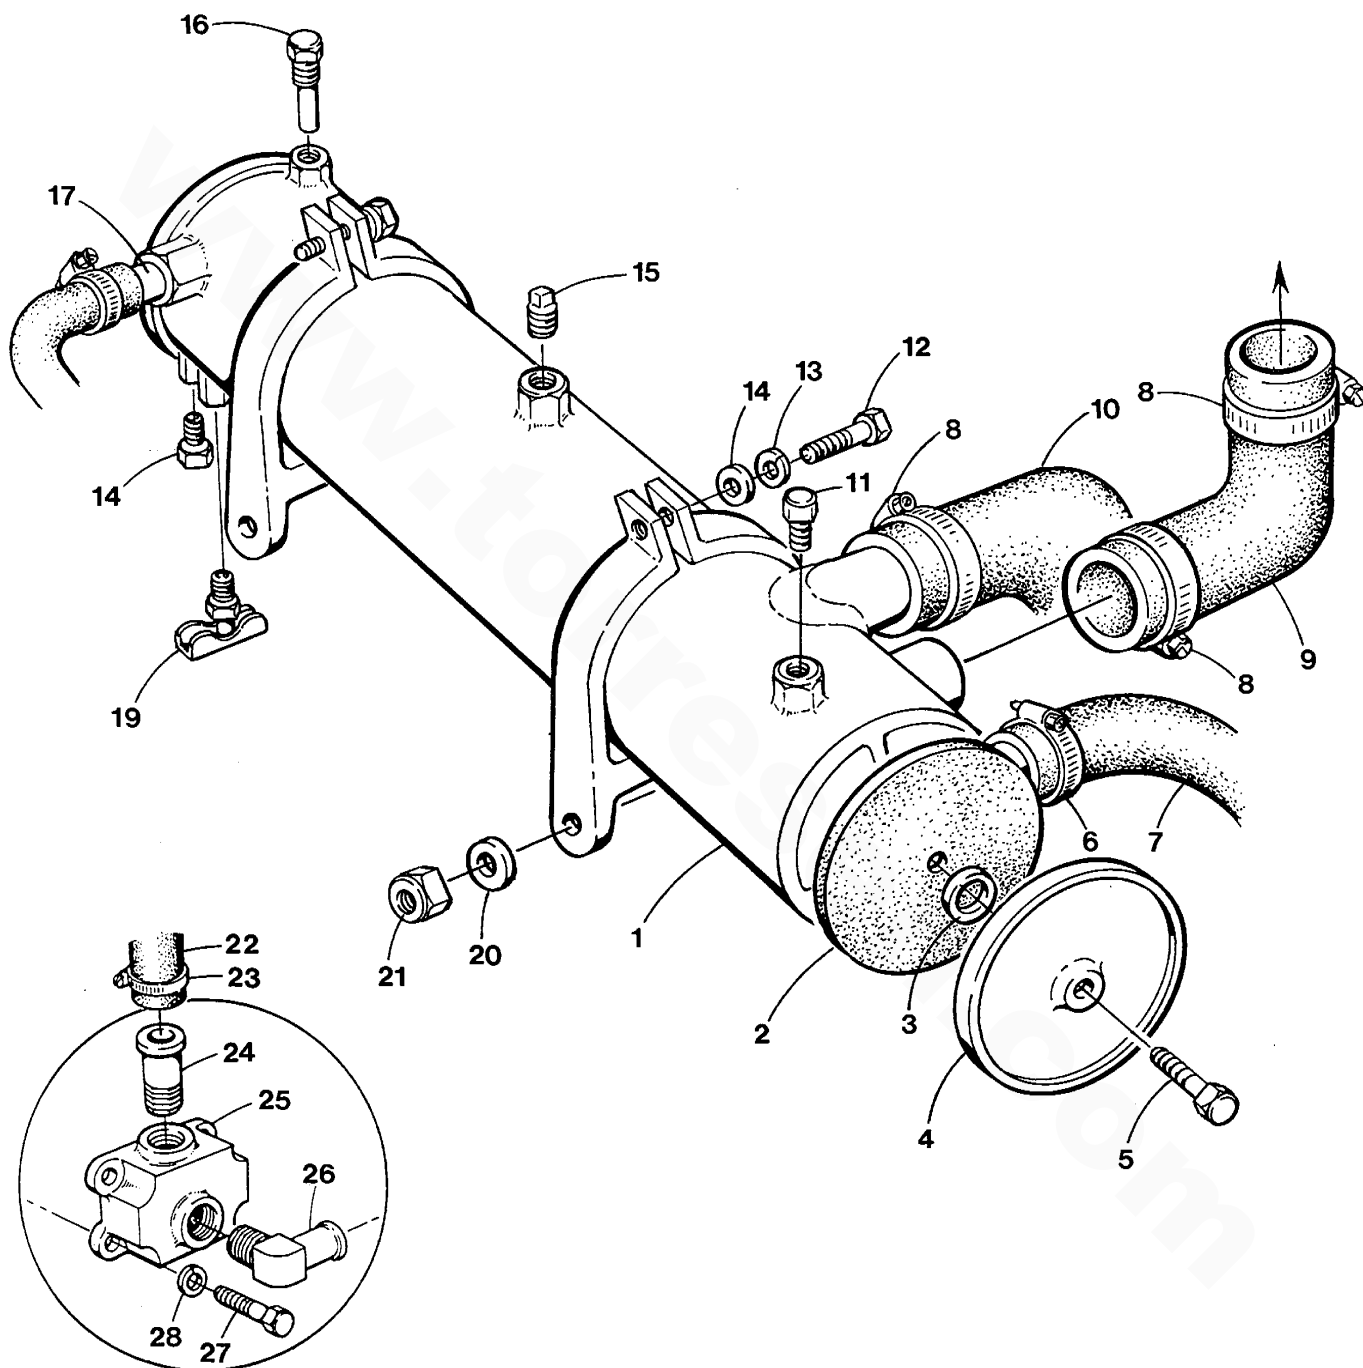

WESTERBEKE 55A FOUR - HEAT EXCHANGER - HBW TRANSMISSION COOLER

REF	PN	NAME	REMARKS	QUAN
1	040164	EXCHANGER	HEAT	1
2	033300	GASKET	EXCHANGER END COVER	2
3	019321	O-RING	EXCHANGER END COVER	2
4	033299	COVER	EXCHANGER END	2
5	022852	CAPSCREW	3/8NC X 3/4 BRASS	2
6	011386	CLAMP	HOSE 12	1
7	011779	HOSE	1" ID WIRE INSERTED - INCHES REQUIRED	23
8	038193	CLAMP	HOSE 28	3
9	039820	HOSE	MANIFOLD TO EXCHANGER	1
10	039821	HOSE	EXCHANGER TO FRESH WATER PUMP	1
11	013341	PLUG	1/4NPT HEX HEAD BRASS	1
12	031506	CAPSCREW	1/4NC X 1-1/4	2
13	031752	LOCKWASHER	1/4	2
14	031753	WASHER	1/4 FLAT	2
15	035747	PLUG	1/2NPT BRASS SQUARE HEAD	1
16	011885	ZINC		1
17	036622	NIPPLE	3/4NPT TO 1" HOSE	1
18	019369	PLUG	1/8NPT HEX HEAD BRASS	1
19	011471	PETCOCK	1/8NPT	1
20	031786	LOCKWASHER	M 8 DIN 127	2
21	018242	NUT	M 8 DIN 934	2
22	011779	HOSE	1" ID WIRE INSERTED - INCHES REQUIRED	AR
23	011405	CLAMP	HOSE 16	2
24	036622	NIPPLE	3/4NPT TO 1" HOSE	1
25	040036	COOLER	HBW TRANSMISSION	1
26	036614	ELBOW	3/4NPT TO 1" HOSE	1
27	017196	CAPSCREW	M 8 X 20 DIN 933	4
28	031786	LOCKWASHER	M 8 DIN 127	4