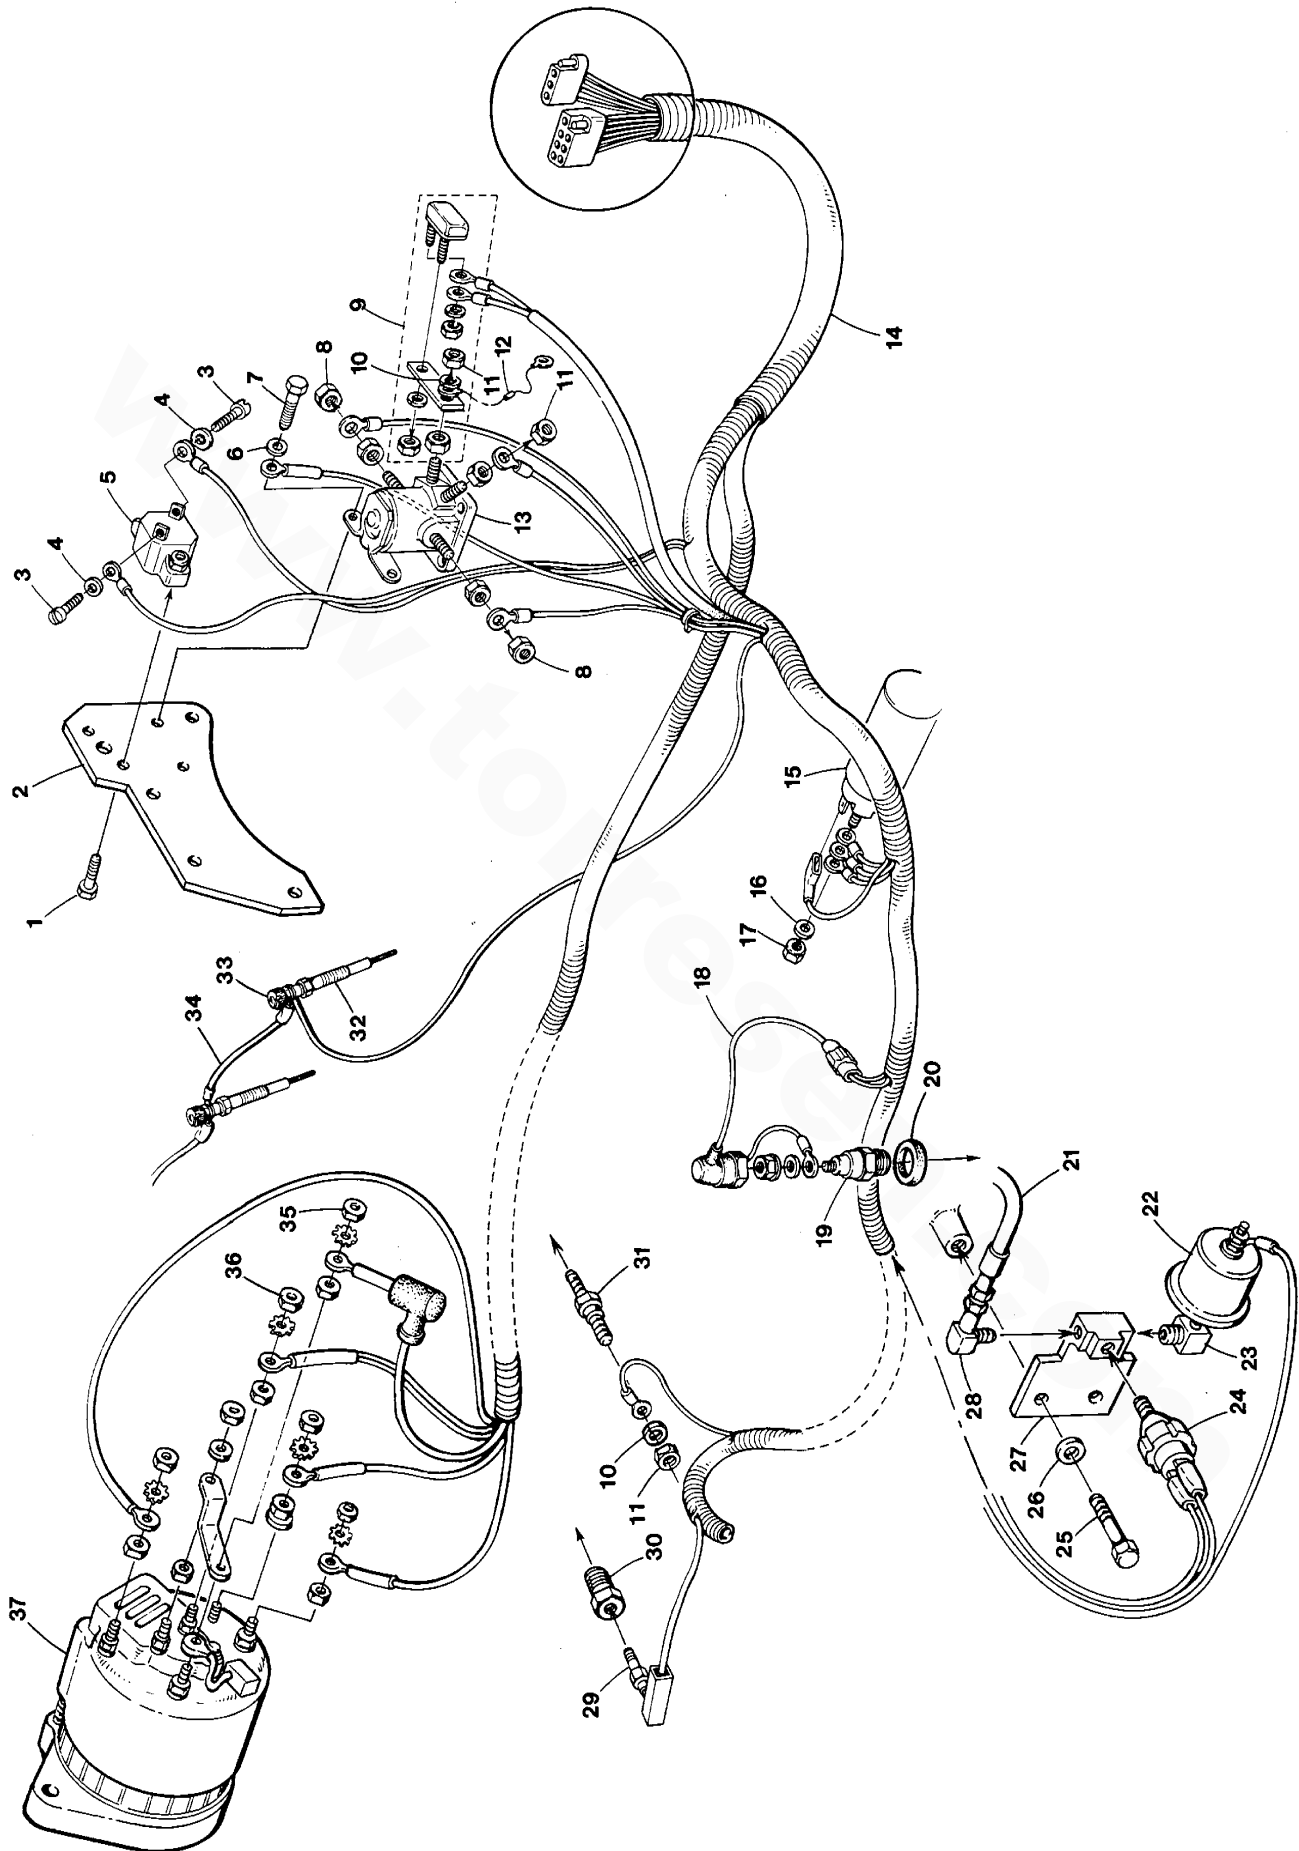

WESTERBEKE 55A FOUR - ELECTRICAL SYSTEM

WESTERBEKE 55A FOUR - ELECTRICAL SYSTEM

REF	PN	NAME	REMARKS	QUAN
1	043480	SCREW	8-32 X 7/8 HEX WASHER HEAD SS	2
2	040015	BRACKET	LIFT PUMP-SOLENOID-CIRCUIT BREAKER	1
3	031861	SCREW	8-32 X 1/4 SS BH	2
4	031844	LOCKWASHER	8 SS	2
5	024683	BREAKER	CIRCUIT 20 AMP	1
6-1	031783	LOCKWASHER	M 6 DIN 127	2
6-2	031784	WASHER	M 6 DIN 125	2
7	031810	CAPSCREW	M 6 X 14 DIN 933	2
8	031760	NUT	5/16NF	2
9	036563	BREAKER	CIRCUIT 10 AMP	1
10	031849	LOCKWASHER	10 SS	AR
11	031847	NUT	10-32 SS	AR
12	039806	RESISTOR	ASSEMBLY	1
13	024639	SOLENOID	PREHEAT 12VDC	1
14	040930	HARNESS	ENGINE	1
15	030245	SOLENOID	STARTER MOTOR 30593 12VDC	1
16	031786	LOCKWASHER	M 8 DIN 127	1
17	018242	NUT	M 8 DIN 934	1
18	039672	WIRE	SOLENOID INCLUDING BOOT	1
19	024338	SOLENOID	FUEL SHUTOFF 12VDC	1
20	024339	O-RING	FUEL SOLENOID	1
21-1	040907	HOSE	OIL	1
21-2	024844	ADAPTER	1/8BSPT TO 1/8NPT OIL HOSE TO BLOCK	1
22	024132	SENDER	OIL PRESSURE	1
23	013340	ELBOW	1/8NPT STREET 90 BRASS	1
24	037323	SWITCH	OIL PRESSURE	1
25	024951	CAPSCREW	M10 X 1.25 X 20 DIN 961	2
26-1	019262	LOCKWASHER	M10 DIN 127	2
26-2	031789	WASHER	M10 DIN 125	2
27	032480	BRACKET	OIL PRESSURE SENDER AND SWITCH	1
28	013340	ELBOW	1/8NPT STREET 90 BRASS	1
29	030125	SWITCH	WATER TEMPERATURE	1
30	037453	BUSHING	1/4NPT TO 1/8NPT	1
31	035109	SENDER	WATER TEMPERATURE	1
32	024353	GLOWPLUG	12VDC	4
33	041975	NUT		4
34	041974	WIRE	GLOWPLUG CONNECTING	1
35	200120	NUT	1/4NC KEPS	1
36	031904	NUT	10-24 KEPS SS	3
37	039790	ALTERNATOR	50 AMP 12VDC	1
38	031086	BOOT		1
39	039144	DIAGRAM	WIRING	1