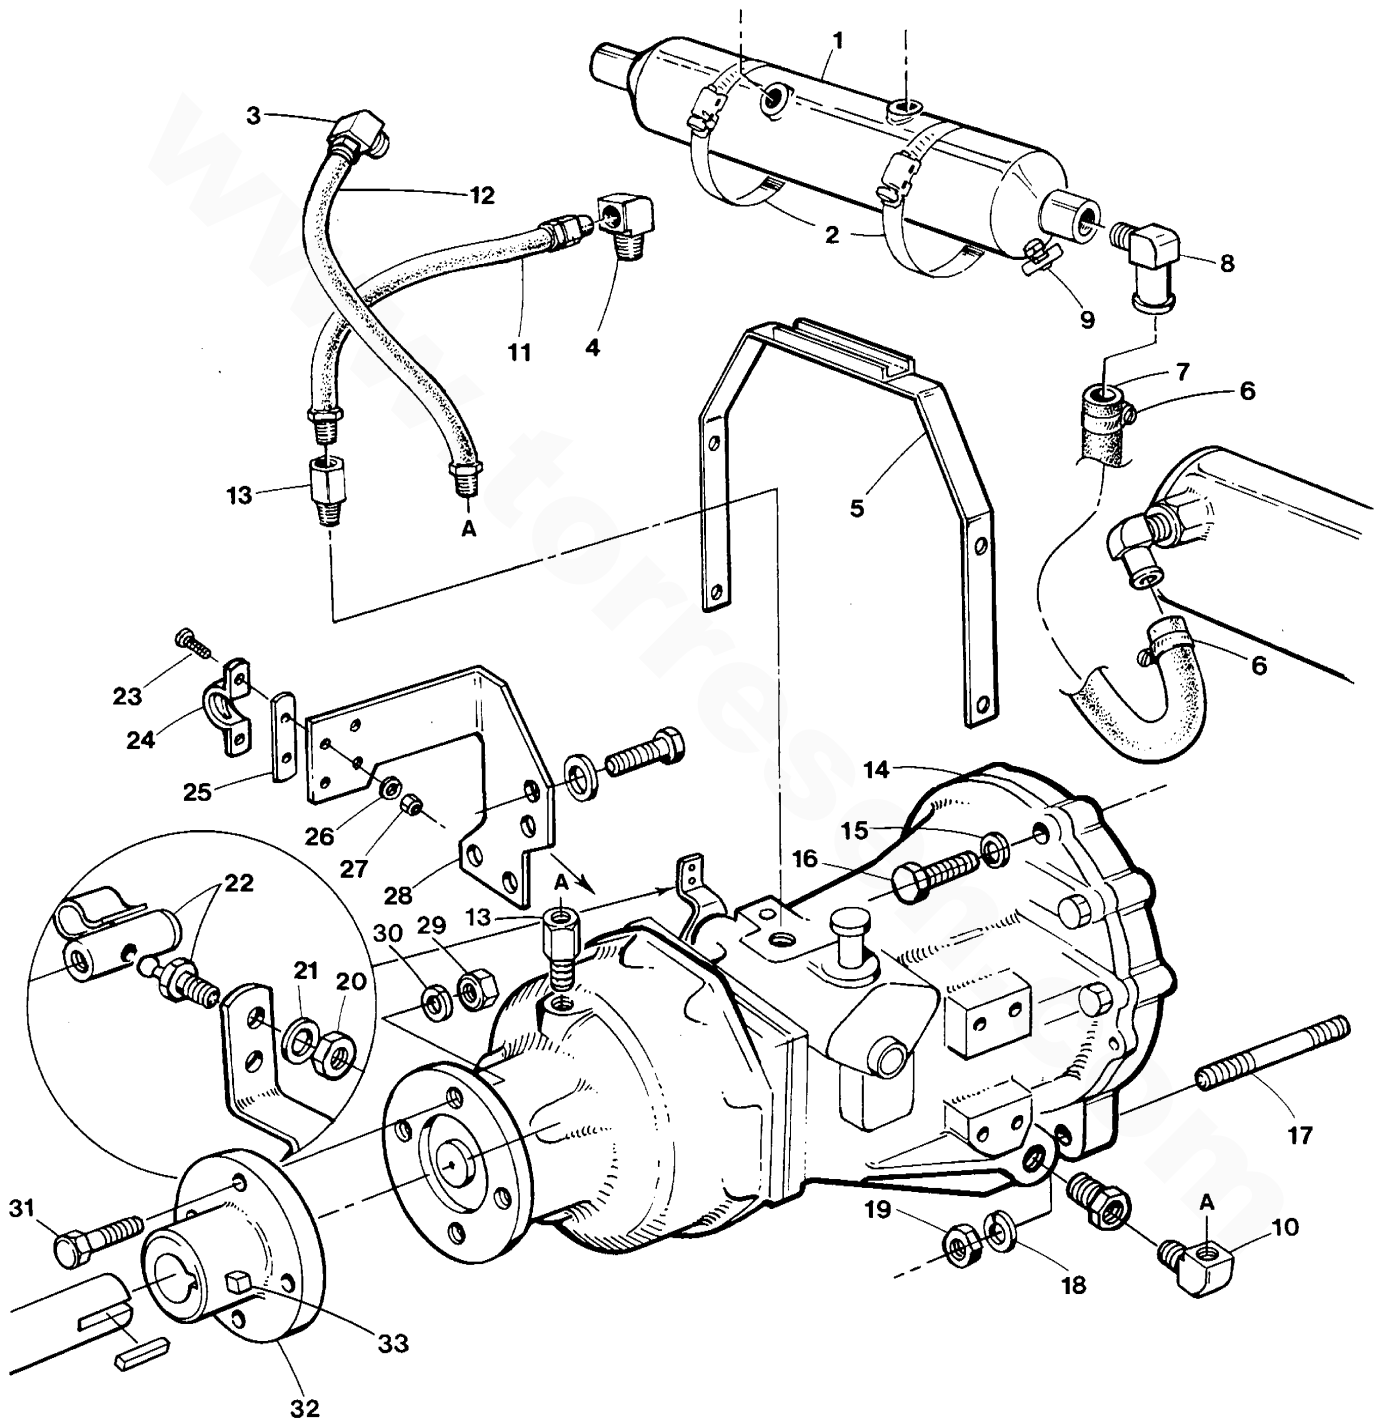

WESTERBELE 55A FOUR - WARNER 71C TRANSMISSION

REF	PN	NAME	REMARKS	QUAN
1	036650	COOLER	OIL	1
2	011411	CLAMP	HOSE 32 - MOUNT COOLER TO BRACKET	2
3	013330	ELBOW	COOLER TO HOSE	1
4	013338	ELBOW	3/8NPT BRASS STREET 90	1
5	013057	BRACKET	COOLER MOUNT TO TRANSMISSION	1
6	011405	CLAMP	HOSE 16	2
7	011779	HOSE	1" ID WIRE INSERTED - INCHES REQUIRED	16
8	036614	ELBOW	3/4NPT TO 1" HOSE	2
9	011471	PETCOCK	1/8NPT	1
10	013330	ELBOW	HOSE TO TRANSMISSION EXCEPT 2:1	1
11	011921	HOSE	OIL	1
12-1	022114	HOSE	OIL - 1:1 AND 2:1 TRANSMISSION	1
12-2	023567	HOSE	OIL - REDUCTION TRANSMISSION EXCEPT 2:1	1
13-1	013348	CONNECTOR	HOSE TO TRANSMISSION EXCEPT 2:1	1
13-2	013348	CONNECTOR	HOSE TO 2:1 TRANSMISSION	2
14-1	011630	GEAR	HYDRAULIC 1:1	1
14-2	011631	GEAR	HYDRAULIC 1.5:1	1
14-3	011633	GEAR	HYDRAULIC 2.5:1	1
15	019262	LOCKWASHER	M10 DIN 127	4
16	035003	CAPSCREW	M10 X 80 DIN 931	4
17	035004	STUD	M10 X 70 DIN 939	2
18	019262	LOCKWASHER	M10 DIN 127	2
19	015887	NUT	M10 DIN 934	2
20	031754	NUT	1/4NF	1
21	031752	LOCKWASHER	1/4	1
22	033482	BALL JOINT	SHIFT CABLE	1
23	031873	SCREW	10-32 X 5/8 SS BH	2
24	013325	CLAMP	CABLE	1
25	013870	SHIM	CABLE CLAMP	1
26	031849	LOCKWASHER	10 SS	2
27	031847	NUT	10-32 SS	2
28	032315	BRACKET	SHIFT CABLE	1
29	031768	NUT	7/16NC	4
30	031770	LOCKWASHER	7/16	4
31	031655	CAPSCREW	7/16NC X 1	4
32- 1	023706	COUPLING	DIRECT DRIVE 0.75 IN BORE	1
32- 2	023707	COUPLING	DIRECT DRIVE 0.875 IN BORE	1
32- 3	023708	COUPLING	DIRECT DRIVE 1.0 IN BORE	1
32- 4	023709	COUPLING	DIRECT DRIVE 1.125 IN BORE	1
32- 5	023710	COUPLING	DIRECT DRIVE 1.25 IN BORE	1
32- 6	023711	COUPLING	DIRECT DRIVE 1.375 IN BORE	1
32- 7	023712	COUPLING	DIRECT DRIVE 1.5 IN BORE	1
32- 8	011961	COUPLING	REDUCTION 1.0 IN BORE	1
32- 9	011962	COUPLING	REDUCTION 1.125 IN BORE	1
32-10	011963	COUPLING	REDUCTION 1.25 IN BORE	1
32-11	011964	COUPLING	REDUCTION 1.375 IN BORE	1
32-12	023609	COUPLING	REDUCTION 1.5 IN BORE	1
32-13	039323	COUPLING	REDUCTION 1.75 IN BORE	1
32-2	023653	SETSCREW	COUPLING 3/8NC X 1-1/4	2
33-1	023652	SETSCREW	COUPLING 3/8NC X 1	2