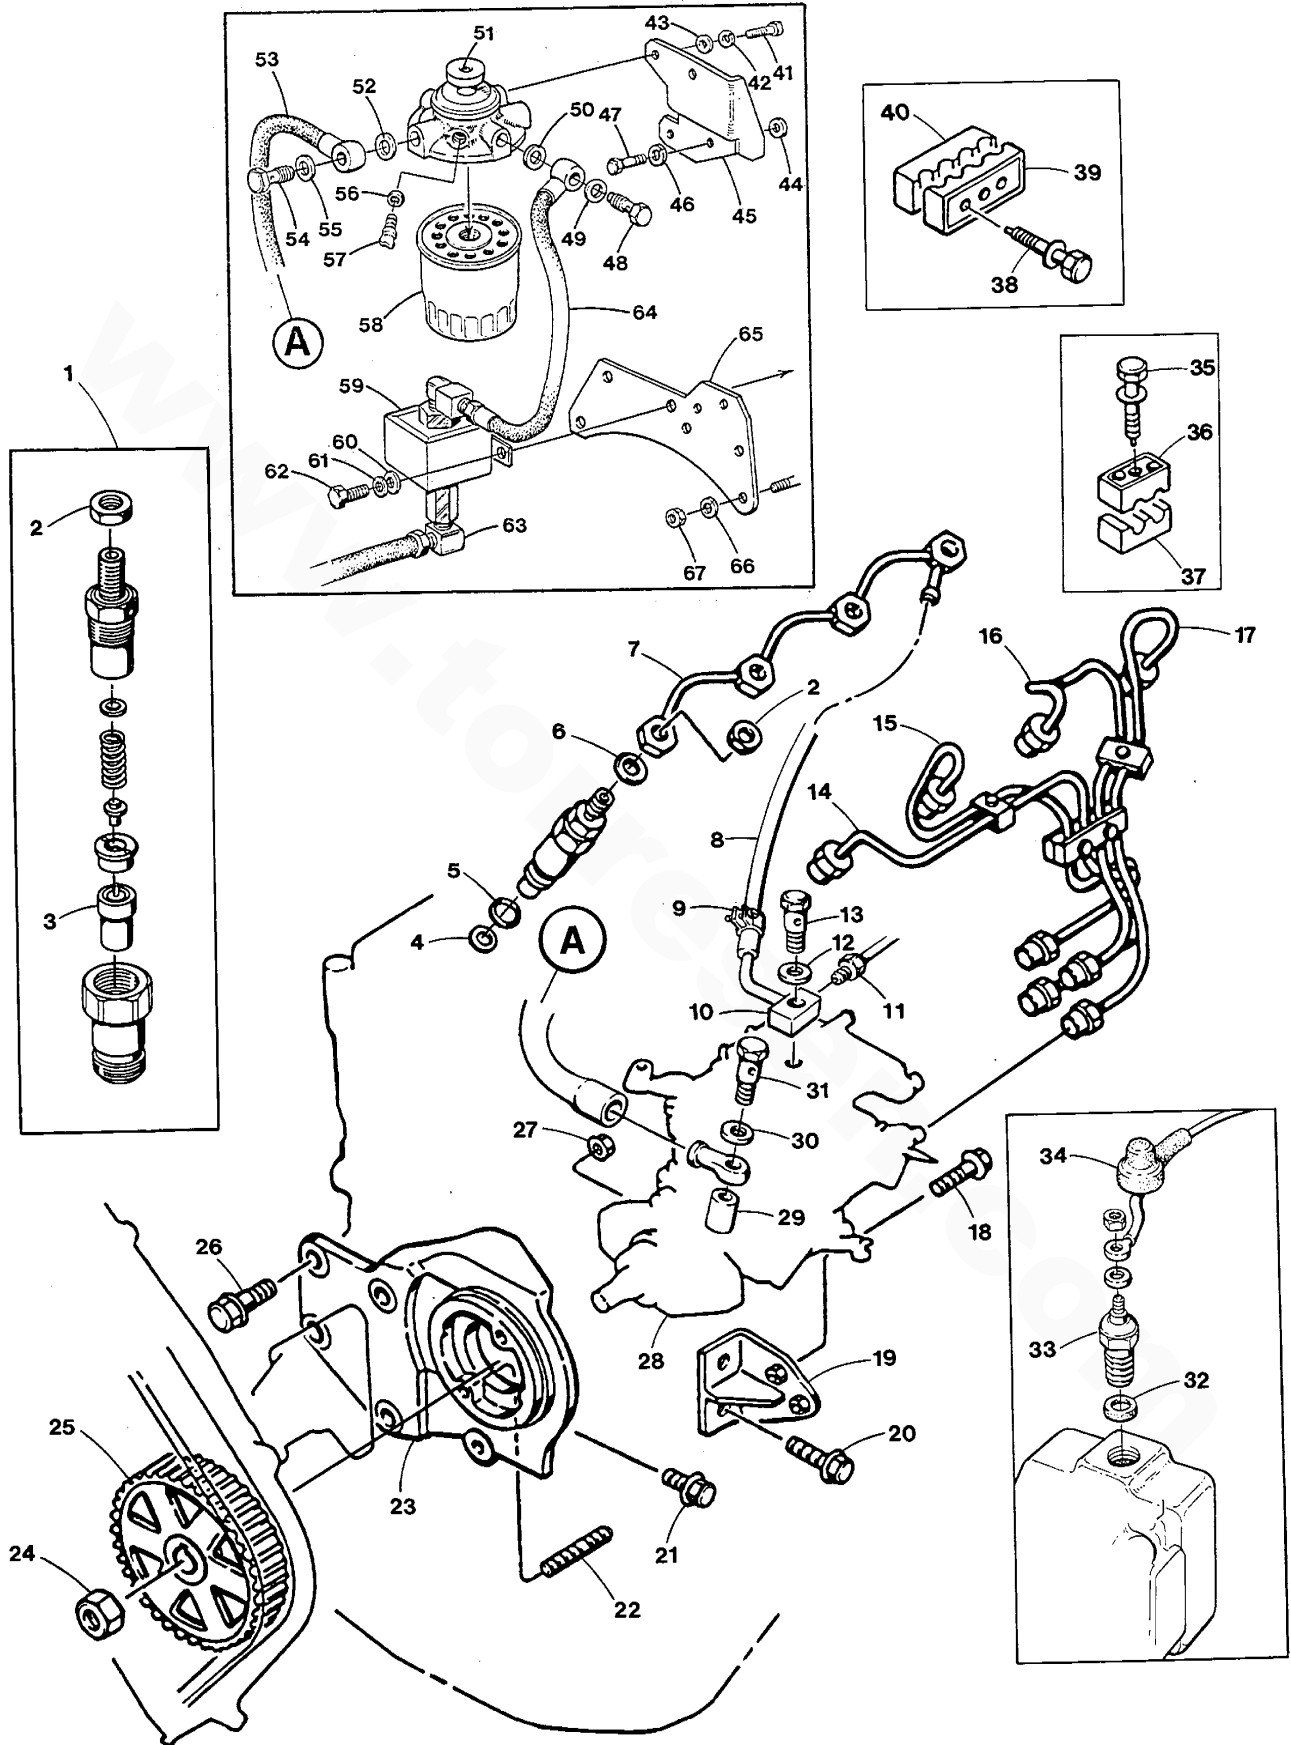

WESTERBEKE 55A FOUR - FUEL SYSTEM

WESTERBEKE 55A FOUR - FUEL SYSTEM

REF	PN	NAME	REMARKS	QUAN
1	041905	INJECTOR		4
2	041924	NUT	INJECTOR	4
3	041906	NOZZLE	INJECTOR	4
4	041907	GASKET	INJECTOR	4
5	024454	WASHER	INJECTOR NOZZLE	4
6	031021	GASKET	INJECTOR TO RETURN LINE	4
7	041908	LINE	INJECTOR RETURN	1
8	040135	HOSE	INJECTOR RETURN TO PUMP	1
9	040384	CLAMP	HOSE	2
10	040134	BANJO	FUEL RETURN	1
11	013346	CONNECTOR	MALE 1/8NPT X 3/16 COMPRESSION	1
12	024501	BOLT	BANJO	1
13	024498	WASHER	BANJO M12	2
14	041909	LINE	INJECTOR 1	1
15	041910	LINE	INJECTOR 2	1
16	041911	LINE	INJECTOR 3	1
17	041912	LINE	INJECTOR 4	1
18	036642	CAPSCREW	M 8 X 25 JIS-FLANGE	1
19	041921	BRACKET	INJECTION PUMP SUPPORT	1
20	033651	CAPSCREW	M10 X 1.25 X 20 JIS-FLANGE	2
21	044023	CAPSCREW	M10 X 1.25 X 25 JIS-FLANGE	1
22	015830	STUD	M 8 X 25 DIN 939	2
23	041919	BRACKET	INJECTION PUMP MOUNT	1
24	041918	NUT	INJECTION PUMP PULLEY	1
25	041920	PULLEY	INJECTION PUMP DRIVE	1
26	018813	CAPSCREW	M10 X 20 DIN 933	1
27	033668	NUT	M 8 JIS-FLANGE	2
28	041970	PUMP	INJECTION	1
29	044208	SPACER		1
30	024498	WASHER	BANJO M12	3
31	044207	BOLT	BANJO	1
32	024339	O-RING	FUEL SOLENOID	1
33	024338	SOLENOID	FUEL SHUTOFF 12VDC	1
34	039672	WIRE	SOLENOID INCLUDING BOOT	1
35	041915	BOLT	FUEL LINE CLAMP	2
36	041913	CLAMP	FUEL LINE	2
37	041914	CLAMP	FUEL LINE	2
38	041915	BOLT	FUEL LINE CLAMP	2
39	041916	CLAMP	FUEL LINE	1
40	041917	CLAMP	FUEL LINE	1