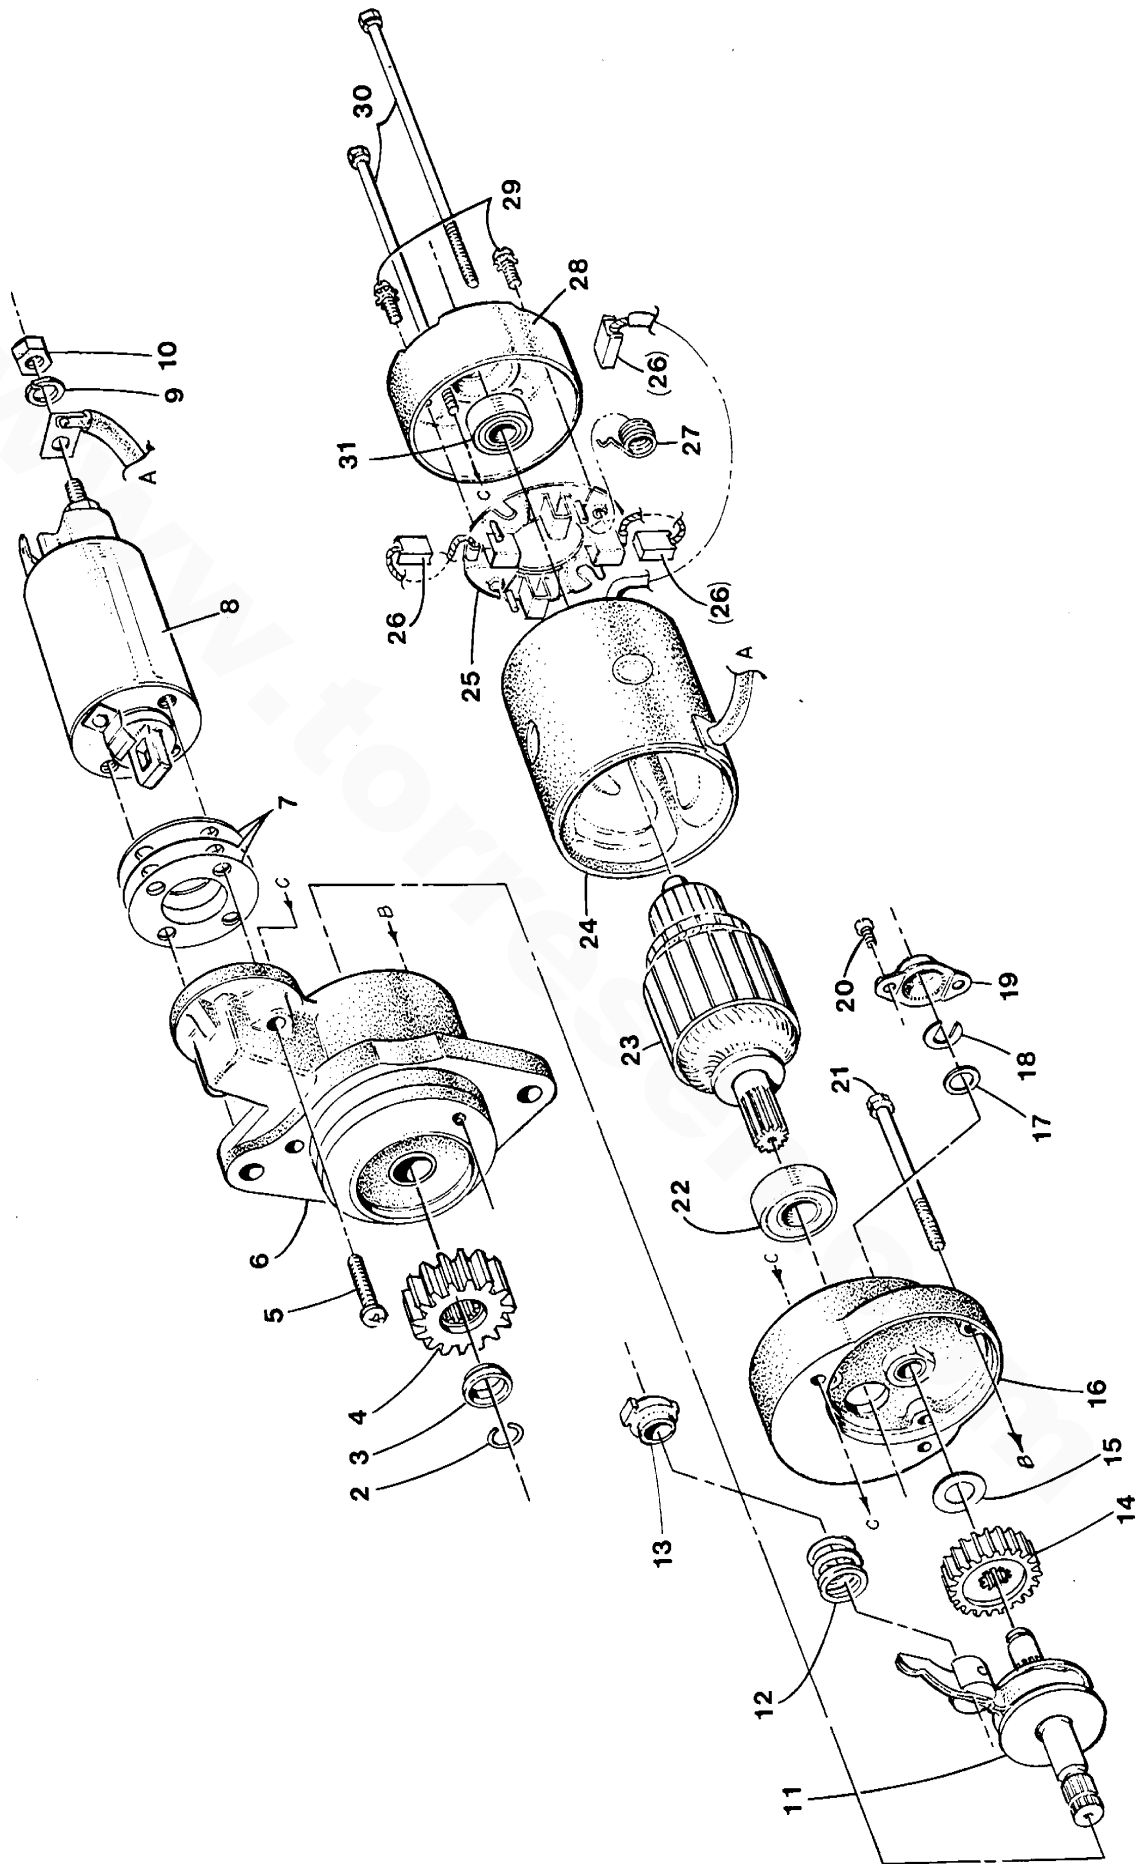

WESTERBEKE 55A FOUR - STARTER MOTOR

WESTERBEKE 55A FOUR - STARTER MOTOR

REF	PN	NAME	REMARKS	QUAN
1	030593	MOTOR	STARTER 12VDC	1
2		RING	RETAINING SEE REF 3	1
3	030261	RETAINER	INCLUDING REF 2	1
4	030700	PINION	INCLUDING REF 2 AND 3	1
5	030263	SCREW SET	INCLUDING REF 29	1
6		BRACKET	FRONT	1
7		SHIMS	SOLENOID SEE REF 8	AR
8	030245	SOLENOID	INCLUDING REF 7	1
9	031786	LOCKWASHER	M 8 DIN 127	2
10	018242	NUT	M 8 DIN 934	2
11	030265	SHAFT	ASSEMBLY	1
12		SPRING		1
13		RETAINER		1
14	030695	GEAR		1
15		WASHER	SEE REF 19	1
16		BRACKET	CENTER	1
17		WASHER	SEE REF 19	1
18		CLIP	SEE REF 19	1
19	030696	COVER	INCLUDING REF 15, 17, 18, 20	1
20		SCREW	SEE REF 19	2
21	030692	CAPSCREW	M 5 X 73	1
22	031305	BEARING	ARMATURE	1
23		ARMATURE	INCLUDING BEARINGS	1
24		HOUSING	YOKE ASSEMBLY	1
25	030262	HOLDER	BRUSH ASSEMBLY INCL REF 26 AND 27	1
26		BRUSH	SEE REF 25	4
27	030246	SPRING	BRUSH	1
28	030697	HOUSING	REAR	1
29		SCREW	SEE REF 5	2
30		CAPSCREW		2
31	031306	BEARING	ARMATURE	1