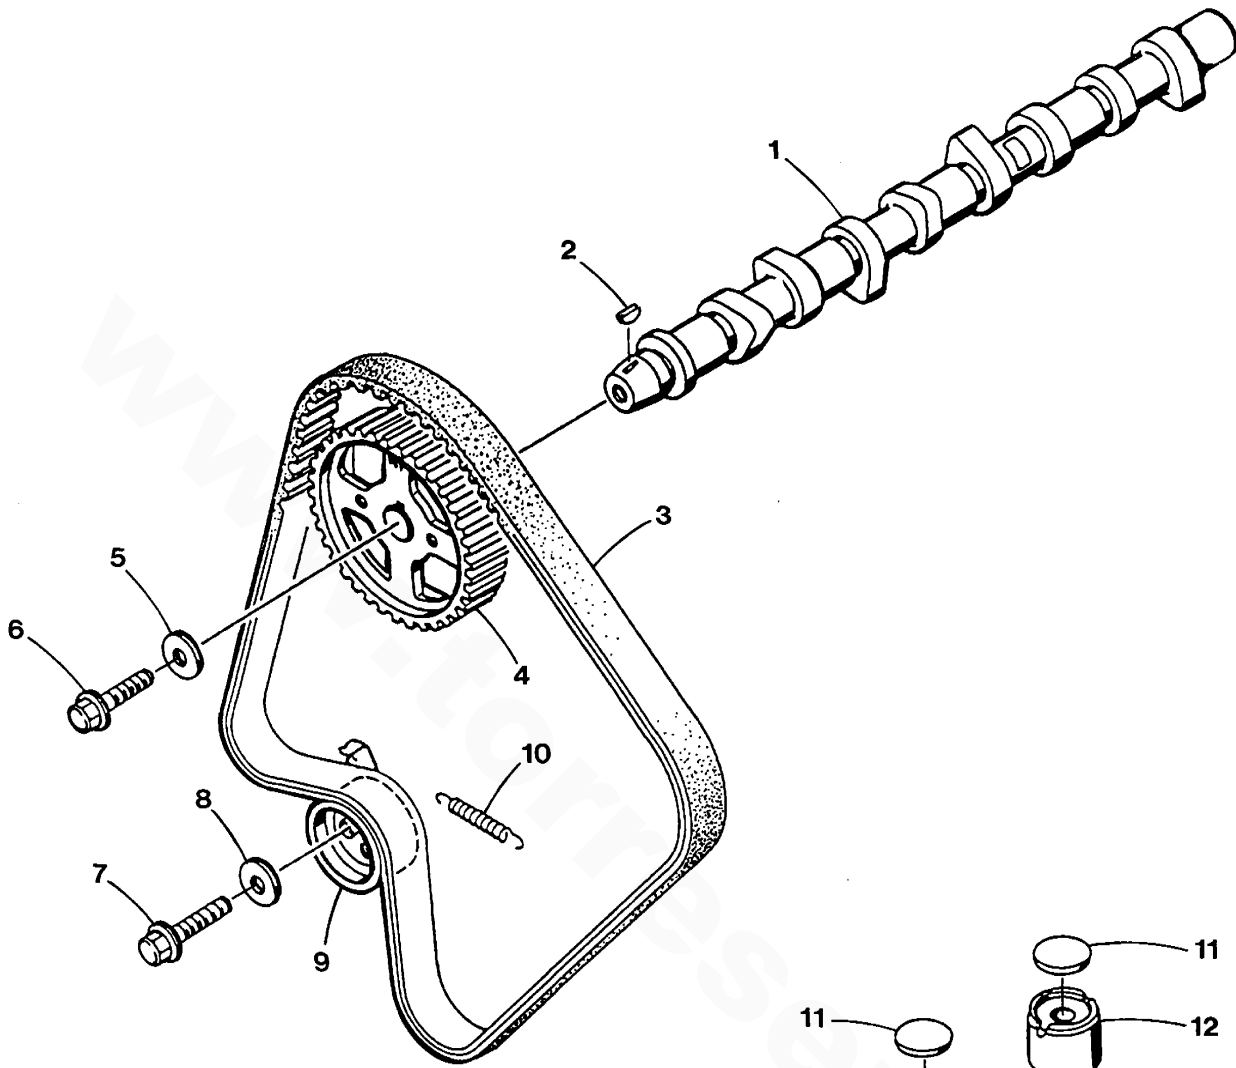

WESTERBEKE 55A FOUR - CAMSHAFT - VALVES - TIMING SYSTEM

REF	PN	NAME	REMARKS	QUAN
1	041881	CAMSHAFT		1
2	034170	KEY	WOODRUFF	1
3	041880	BELT	TIMING	1
4	041882	PULLEY	TIMING BELT-CAMSHAFT	1
5	041884	WASHER	CAMSHAFT PULLEY	1
6	041883	BOLT	TIMING BELT PULLEY	1
7	044024	CAPSCREW	M10 X 1.25 X 40 JIS-FLANGE	1
8	044012	WASHER	TENSIONER	1
9	041887	TENSIONER	TIMING BELT	1
10	041888	SPRING	TENSIONER	1
11- 1	041891	SHIM	4.30MM	AR
11- 2	041892	SHIM	4.25MM	AR
11- 3	041893	SHIM	4.20MM	AR
11- 4	041894	SHIM	4.15MM	AR
11- 5	041895	SHIM	4.10MM	AR
11- 6	041896	SHIM	4.05MM	AR
11- 7	041897	SHIM	4.00MM	AR
11- 8	041898	SHIM	3.95MM	AR
11- 9	041899	SHIM	3.90MM	AR
11-10	041900	SHIM	3.87MM	AR
11-11	041901	SHIM	3.85MM	AR
11-12	041902	SHIM	3.80MM	AR
11-13	041903	SHIM	3.75MM	AR
11-14	041904	SHIM	3.70MM	AR
12	041885	TAPPET		8
13	034142	COTTER	VALVE	16
14	041876	SEAT	VALVE SPRING UPPER	8
15	041877	SPRING	VALVE	8
16	041878	SEAT	VALVE SPRING LOWER	8
17	034115	SEAL	VALVE STEM OIL	8
18	041879	VALVE	EXHAUST	4
19	041875	VALVE	INTAKE	4