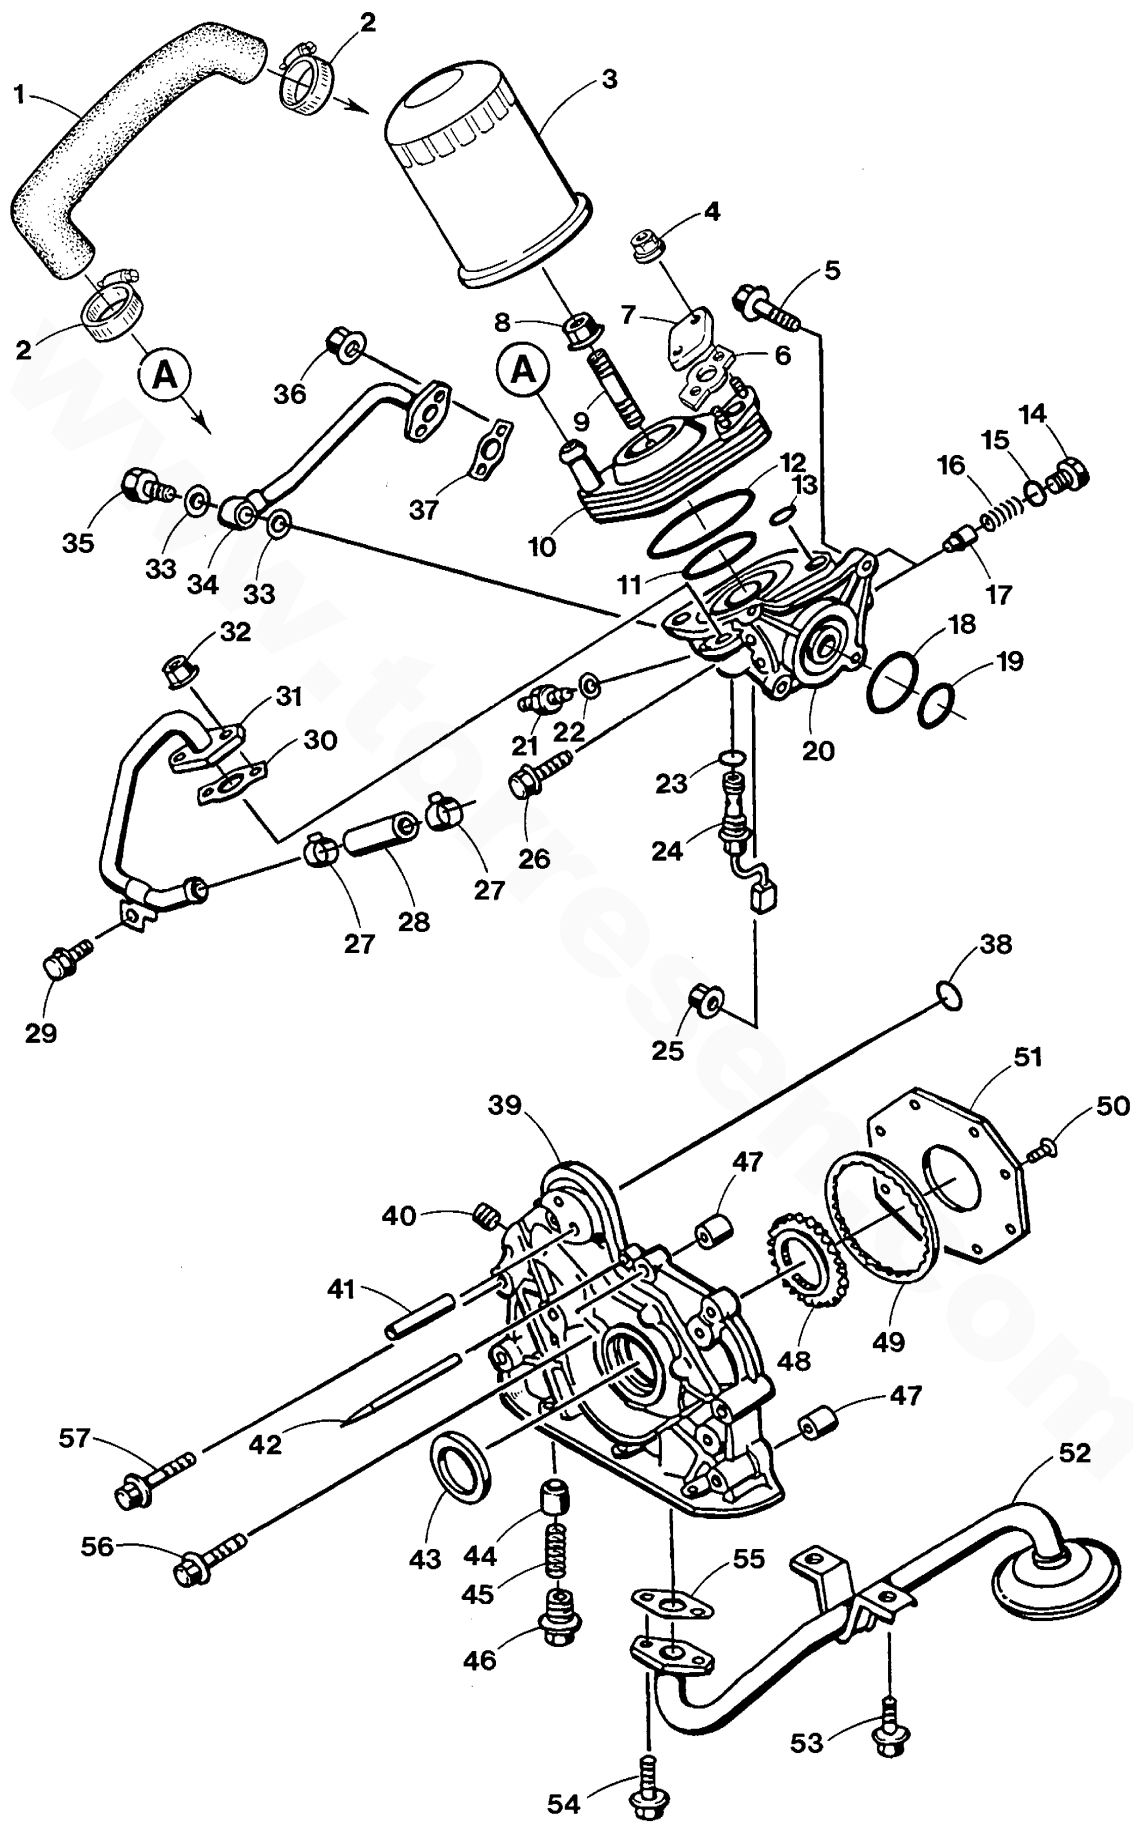

WESTERBEKE 55A FOUR - LUBE OIL FILTER AND PUMP

WESTERBEKE 55A FOUR - LUBE OIL FILTER AND PUMP

REF	PN	NAME	REMARKS	QUAN
1	040084	HOSE	OIL COOLER TO FRESH WATER PUMP	1
2	301083	CLAMP	HOSE 10	2
3	035828	FILTER	LUBE OIL	1
4	036211	NUT	M 6 JIS-FLANGE	2
5	044023	CAPSCREW	M10 X 1.25 X 25 JIS-FLANGE	2
6	041949	GASKET	COOLER COVER	1
7	039818	COVER	COOLER	1
8	041963	NUT	OIL ADAPTER NIPPLE	1
9	041938	NIPPLE	OIL ADAPTER	1
10	041935	COOLER	LUBE OIL	1
11	041961	O-RING		1
12	041962	O-RING		1
13	041939	O-RING		1
14	032731	PLUG		2
15	032861	O-RING		2
16	041936	SPRING	OIL RELIEF VALVE	2
17	024470	PLUNGER	OIL RELIEF VALVE	2
18	041932	O-RING		1
19	041960	O-RING		1
20	041964	HOUSING	OIL ADAPTER INCL REF 9 & 14 THRU 24	1
21	041420	PLUG	M10 X 1.25	1
22	011944	WASHER	BANJO M10	1
23	041937	O-RING		1
24	041965	SWITCH	OIL BYPASS ALARM INCL O-RING	1
25	041438	NUT	M10 X 1.25 JIS-FLANGE	2
26	034565	CAPSCREW	M 6 X 10 JIS-FLANGE	1
27	011341	CLAMP	HOSE 8	2
28	044209	HOSE	THERMOSTAT HOUSING TO OIL COOLER LINE	1
29	034677	CAPSCREW	M10 X 16 DIN 933	1
30	041949	GASKET	LINE TO COOLER	1
31	041948	LINE	THERMOSTAT HOUSING TO COOLER	1
32	036211	NUT	M 6 JIS-FLANGE	2
33	034449	WASHER	BANJO M14	2
34	041933	LINE	COOLER TO BLOCK	1
35	044018	BOLT	BANJO	1
36	036211	NUT	M 6 JIS-FLANGE	2
37	041934	GASKET	LINE TO BLOCK	1