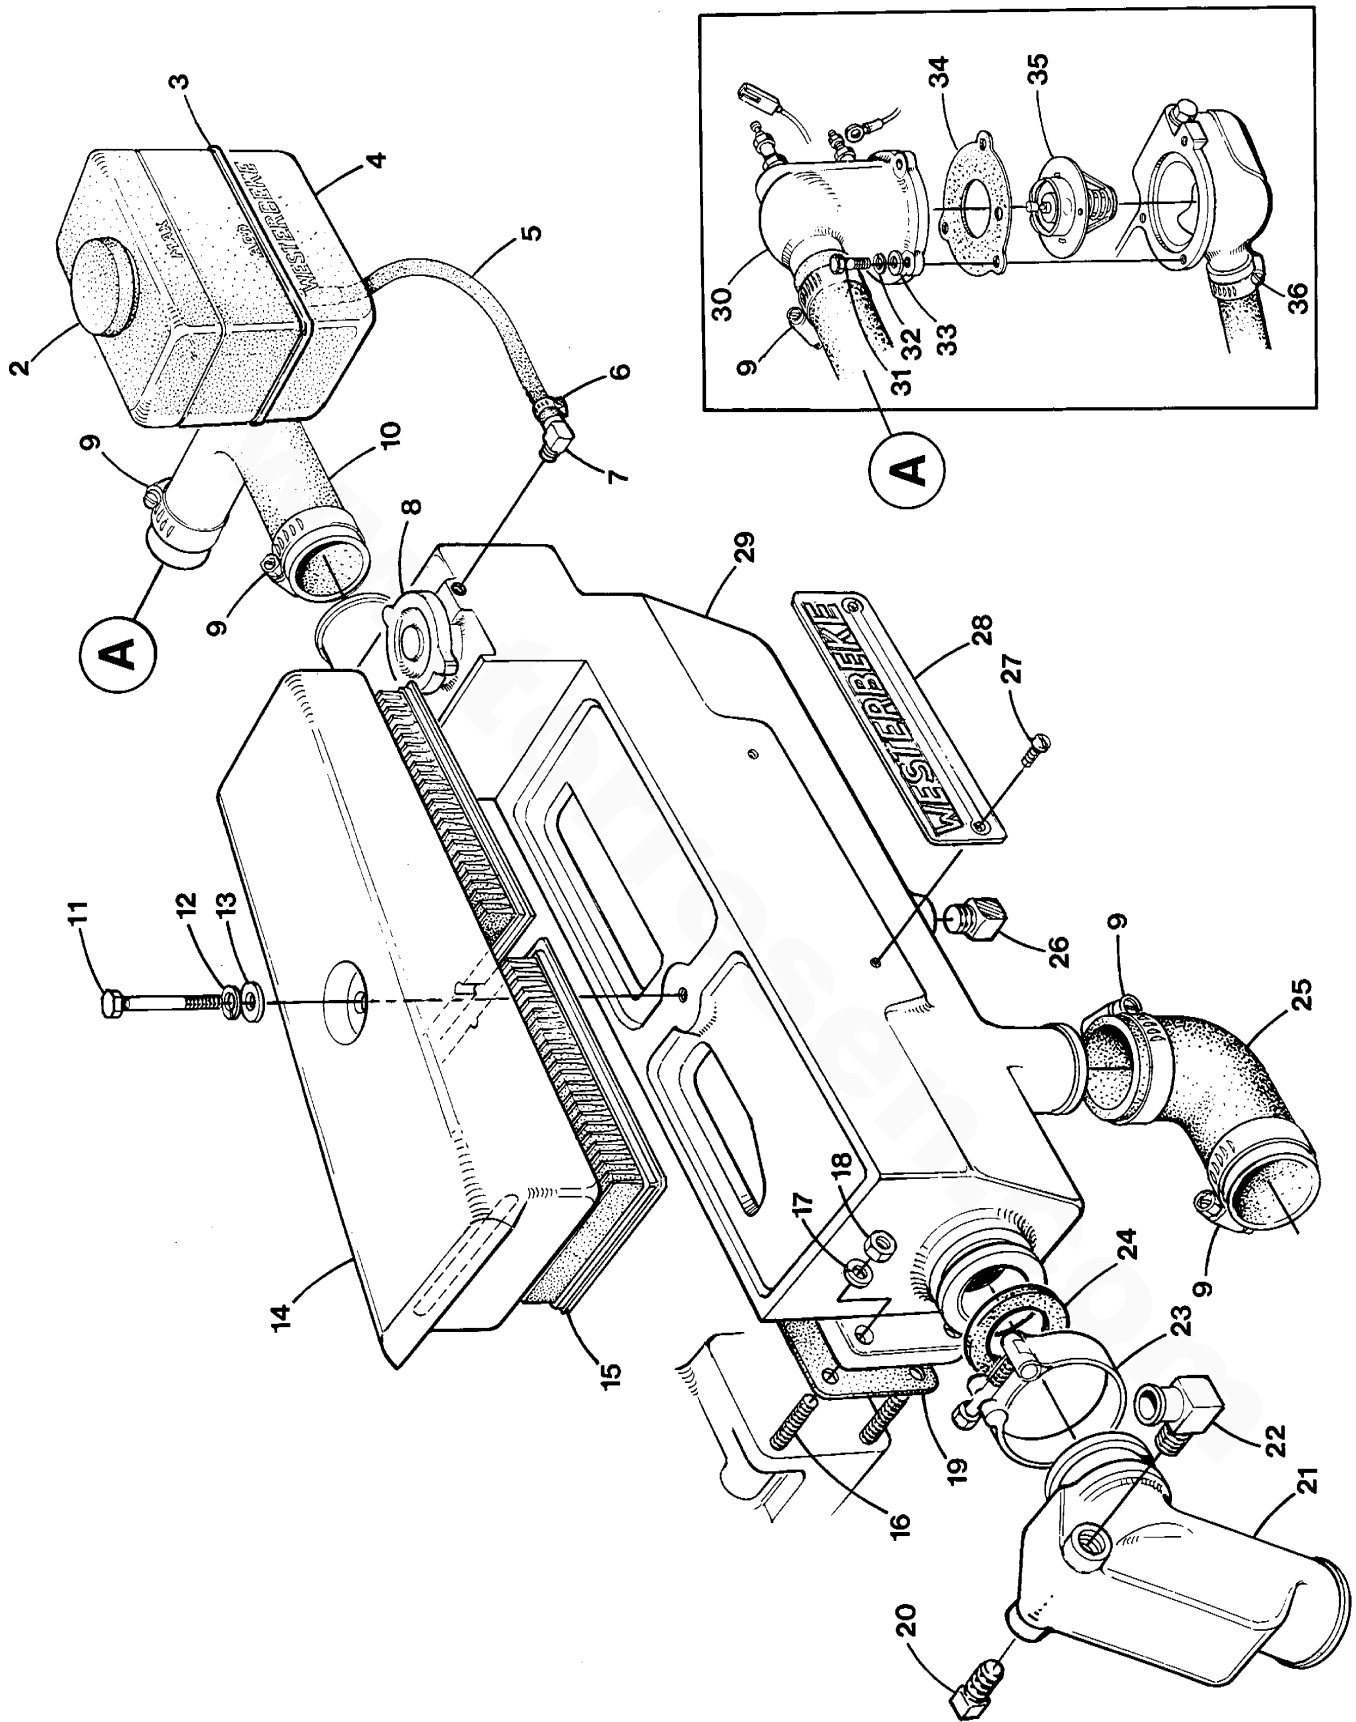

WESTERBEKE 55A FOUR - LUBE OIL FILTER AND PUMP

WESTERBEKE 55A FOUR - LUBE OIL FILTER AND PUMP

REF	PN	NAME	REMARKS	QUAN
38	041967	O-RING		1
39	041925	PUMP	LUBE OIL INCL REF 39 THRU 51	1
40	044210	PLUG	OIL PUMP	1
41	044015	DOWEL	10MM X 45MM DIN 6325	1
42	041831	POINTER	TIMING	1
43	040790	SEAL	OIL	1
44	034122	PLUNGER	OIL RELIEF VALVE	1
45	041930	SPRING	OIL RELIEF VALVE	1
46	041926	PLUG	OIL RELIEF VALVE	1
47	040775	DOWEL	TUBULAR	2
48	041928	GEAR	OIL PUMP INNER	1
49	041929	GEAR	OIL PUMP OUTER	1
50	040845	SCREW	OIL PUMP COVER	8
51	041927	COVER	OIL PUMP	1
52	041931	STRAINER	OIL PICKUP	1
53	044028	CAPSCREW	M 6 X 16 JIS-FLANGE DOG	2
54	044029	CAPSCREW	M 6 X 20 JIS-FLANGE DOG	2
55	040849	GASKET	STRAINER TO PUMP	1
56	041425	CAPSCREW	M 6 X 20 JIS-FLANGE DOG	3
57	044025	CAPSCREW	M10 X 1.25 X 55 JIS-FLANGE	4