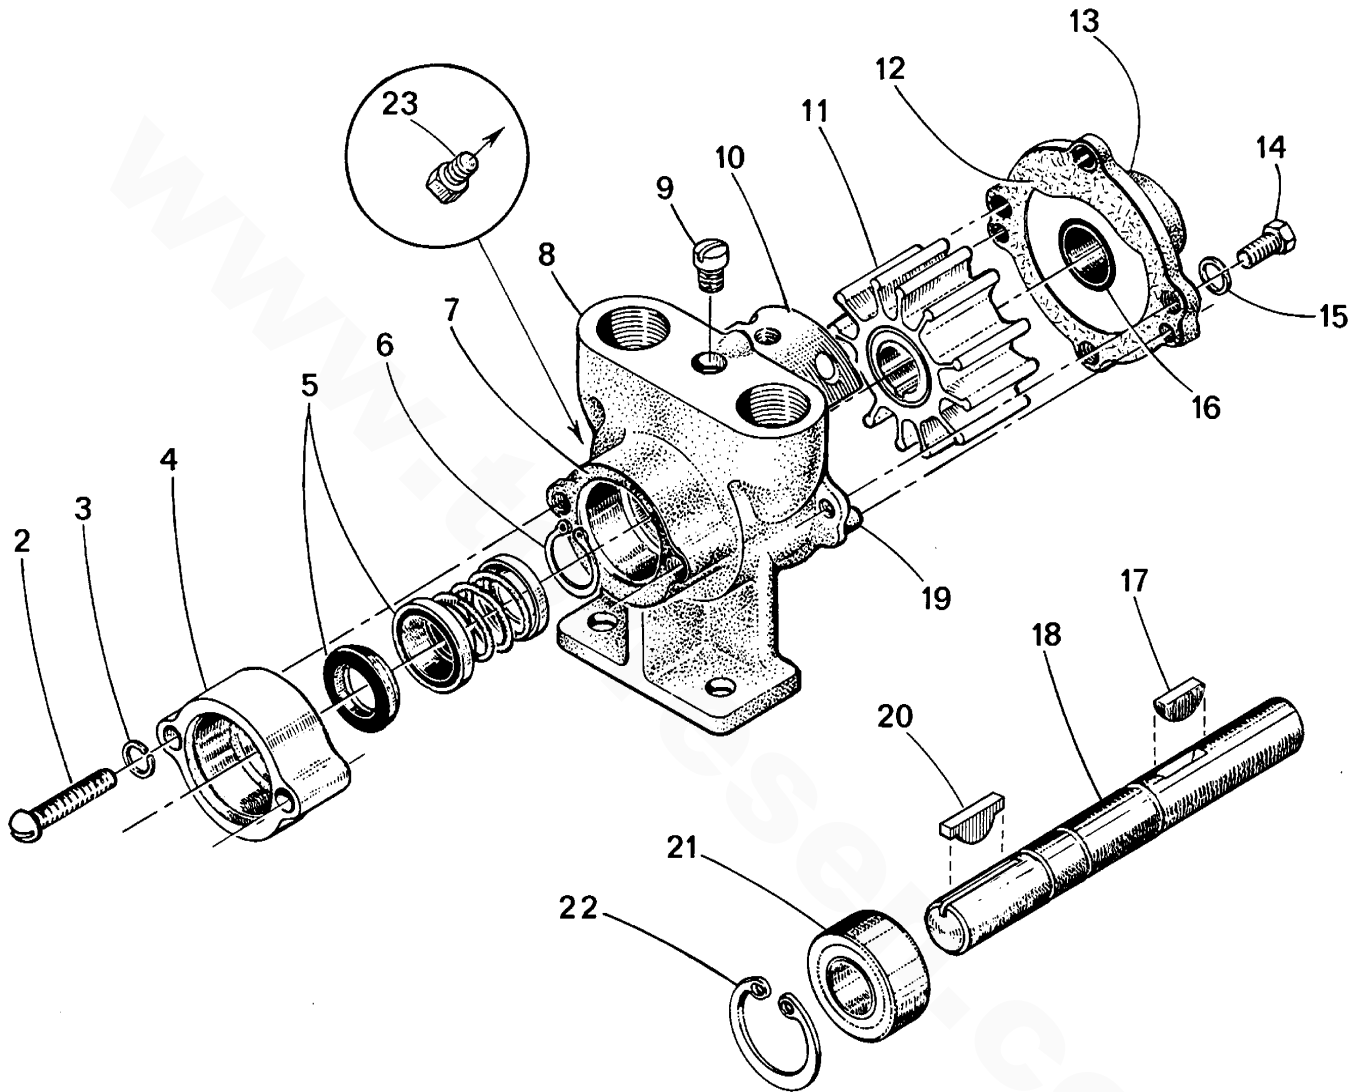

WESTERBEKE 55A FOUR - SEA WATER PUMP

REF	PN	NAME	REMARKS	QUAN
1	038445	PUMP	SEA WATER	1
2	018147	SCREW	BEARING HOUSING TO PUMP	2
3	032183	LOCKWASHER		2
4	018180	HOUSING	BEARING	1
5	014774	SEAL	INCLUDING SEAT	1
6	018145	RING	RETAINING	3
7	018154	GASKET	BEARING HOUSING TO PUMP HOUSING	1
8	039867	HOUSING	PUMP BODY	1
9	018151	SCREW	PUMP HOUSING TO CAM	1
10	018152	CAM		1
11	011907	IMPELLER	INCLUDING GASKET	1
12	011419	GASKET	IMPELLER COVER	1
13	018153	COVER	IMPELLER INCLUDING BUSHING	1
14	018143	CAPSCREW		4
15	032183	LOCKWASHER		4
16	018149	BUSHING	SHAFT END	1
17	018148	KEY	IMPELLER TO SHAFT	1
18	018164	SHAFT		1
19	018142	DOWEL	COVER TO PUMP HOUSING	2
20	022392	KEY	SEA WATER PUMP SHAFT TO PULLEY	1
21	018144	BEARING		1
22	018146	RING	RETAINING	1
23	019369	PLUG	1/8NPT HEX HEAD BRASS	1
24	033329	KIT	PUMP REPAIR INCL 6, 7, 9, 10, 11, 12, 16, 21, 22	1