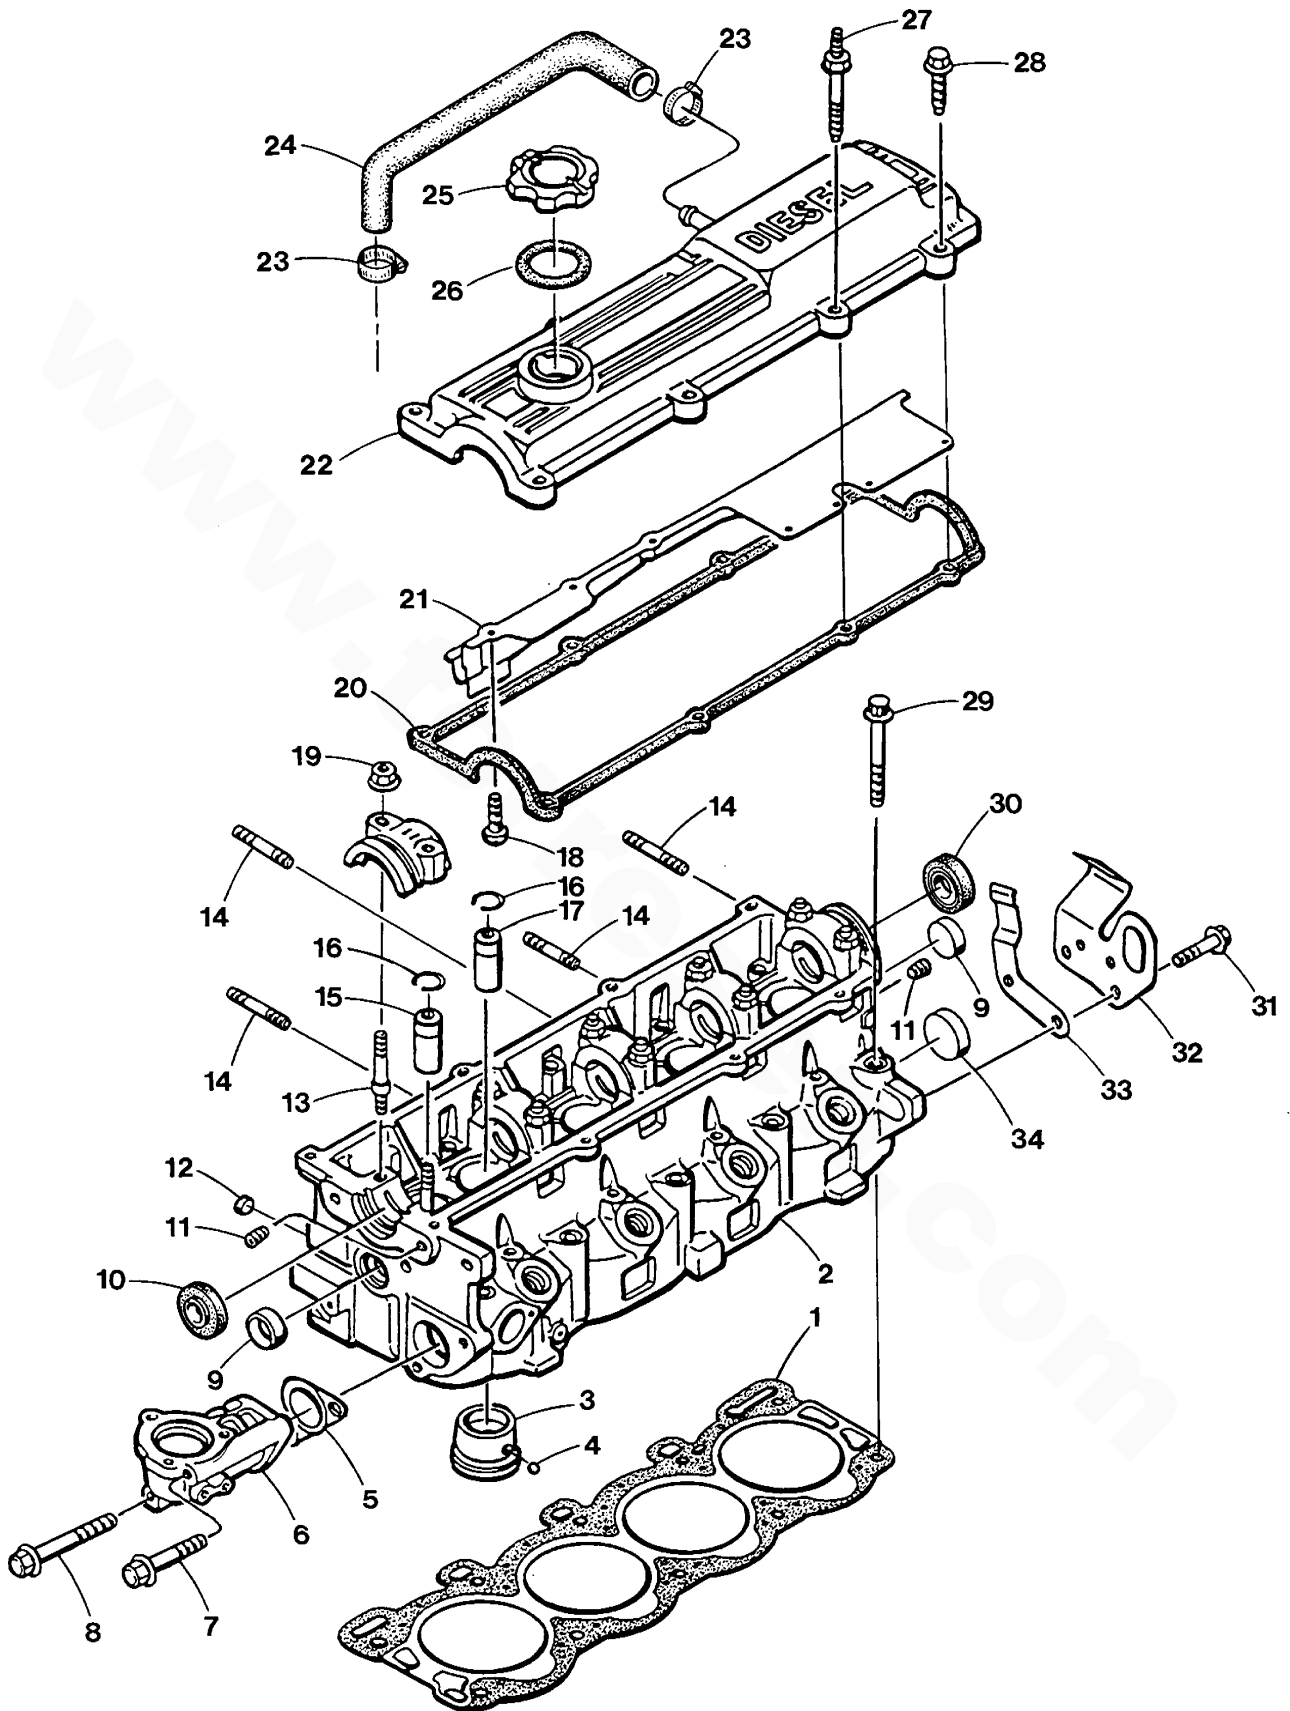

WESTERBEKE 55A FOUR - CYLINDER HEAD

WESTERBEKE 55A FOUR - CYLINDER HEAD

REF	PN	NAME	REMARKS	QUAN
1	041819	GASKET	CYLINDER HEAD	1
2	041807	HEAD	CYLINDER	1
3	041809	INSERT	COMBUSTION INCLUDING REF 4	4
4	044020	BALL	STEEL	4
5	041813	GASKET	LOWER THERMOSTAT HOUSING	1
6	041812	HOUSING	LOWER THERMOSTAT	1
7	044022	CAPSCREW	M 8 X 115 JIS-FLANGE	1
8	041428	CAPSCREW	M 8 X 90 JIS-FLANGE	1
9	024373	PLUG	EXPANSION 25MM DIN 443	2
10	041857	SEAL	OIL	1
11	044019	PLUG		2
12	033625	PLUG	EXPANSION 12MM DIN 443	4
13	041808	STUD	CAMSHAFT BRACKET	10
14	015830	STUD	M 8 X 25 DIN 939	14
15	041820	GUIDE	VALVE INCLUDING CLIP	4
16	034118	CLIP	VALVE GUIDE	8
17	041821	GUIDE	VALVE INCLUDING CLIP	4
18	033652	SCREW	M 4 X 8 TAPPING	11
19	041810	NUT	CAMSHAFT BRACKET	10
20	041818	GASKET	ROCKER COVER	1
21	041815	PLATE	OIL BAFFLE	1
22	041816	COVER	ROCKER INCL GASKET AND BAFFLE	1
23	017298	CLAMP	HOSE 6	2
24	040083	HOSE	BREATHER	1
25	040151	CAP	OIL FILL INCLUDING GASKET	1
26		GASKET	OIL FILL CAP-SEE REF 25	1
27	041817	STUD		1
28	044031	CAPSCREW	M 6 X 35 JIS-FLANGE DOG	7
29	041811	BOLT	CYLINDER HEAD	10
30	041886	CAP	OIL SEAL	1
31	013630	CAPSCREW	M 8 X 25 DIN 933	2
32	041814	EYE	REAR LIFTING	1
33	041828	RETAINER	PLUG	1
34	024374	PLUG	EXPANSION 30MM DIN 443	1