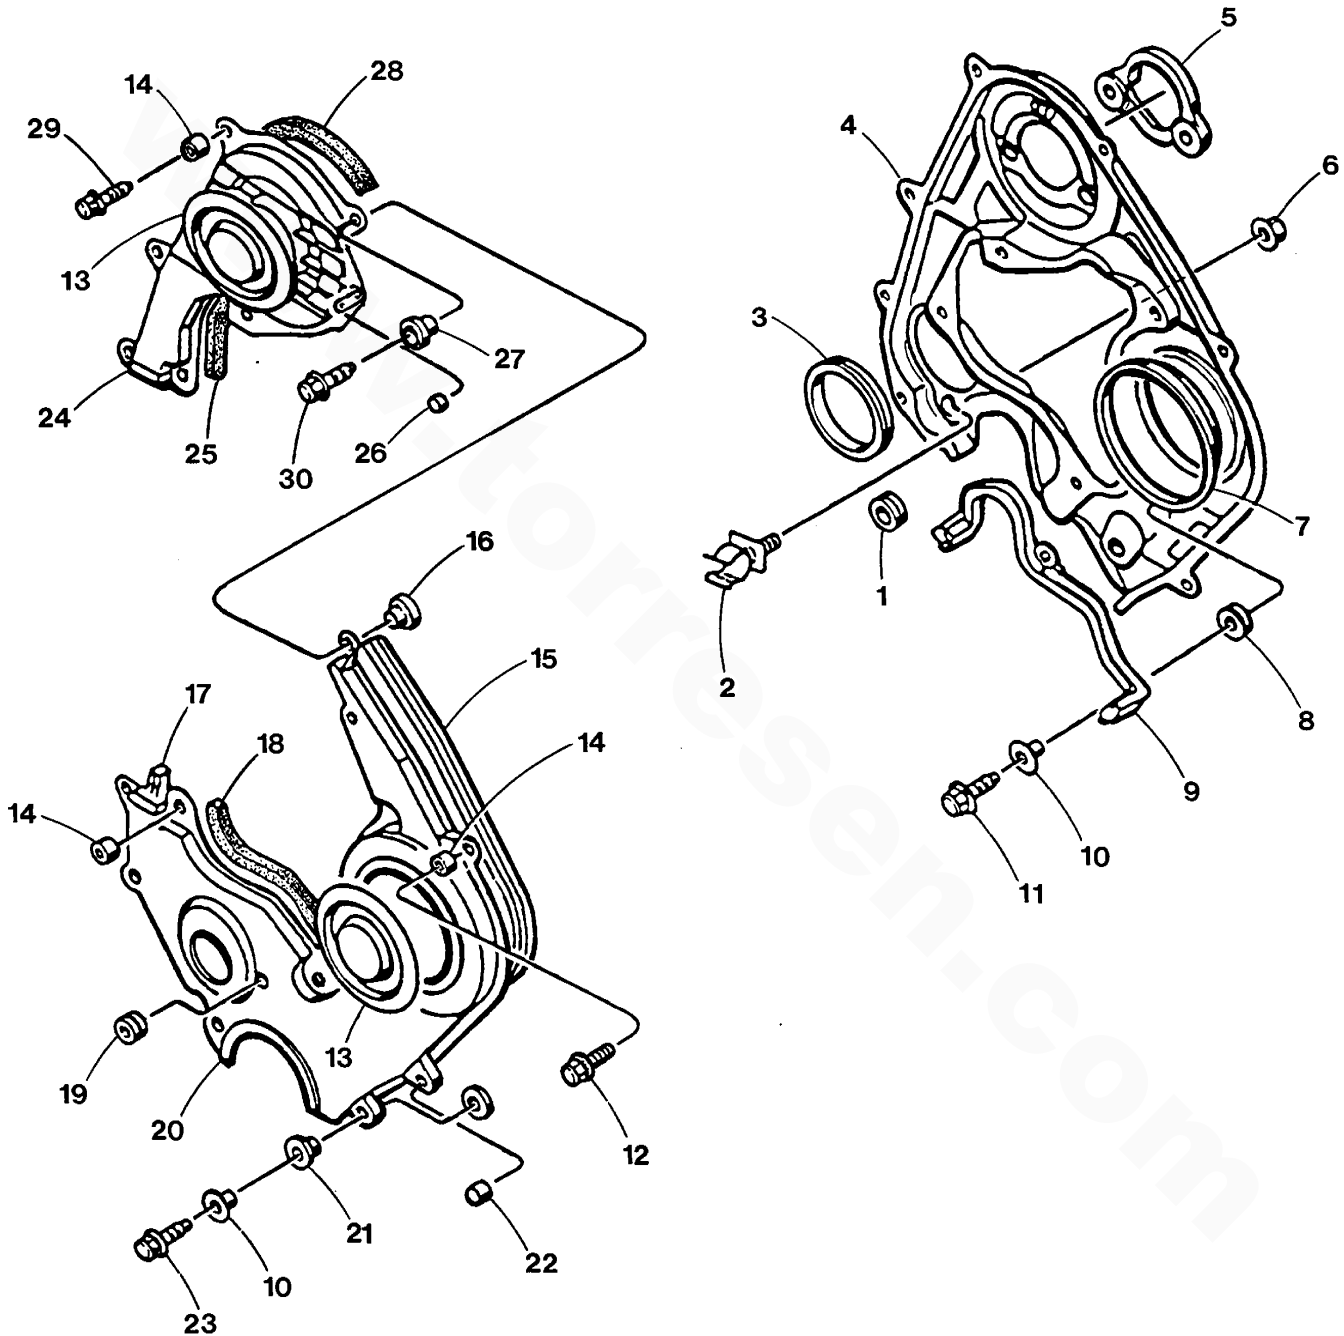

WESTERBEKE 55A FOUR - TIMING COVER

WESTERBEKE 55A FOUR - TIMING COVER

REF	PN	NAME	REMARKS	QUAN
1	041852	SEAL	RUBBER	1
2	041890	CLIP	TENSIONER SPRING	1
3	041851	SEAL	RUBBER	1
4	041847	PLATE	TIMING COVER INCL REF 1 THRU 9	1
5	041850	SEAL	RUBBER	1
6	041438	NUT	M10 X 1.25 JIS-FLANGE	1
7	041849	SEAL	RUBBER	1
8	041848	SEAL	RUBBER	3
9	041853	SEAL	RUBBER	1
10	041854	SPACER	TIMING COVER SEAL	7
11	044021	CAPSCREW	M 6 X 16 JIS-FLANGE BT	5
12	044030	CAPSCREW	M 6 X 30 JIS-FLANGE DOG	1
13	041841	CAP	TIMING COVER	2
14	041839	INSERT	TIMING COVER	7
15	041842	SEAL	RUBBER	1
16	041835	INSERT	TIMING COVER	3
17	041845	SEAL	RUBBER	1
18	041846	SEAL	RUBBER	1
19	041843	SEAL	INDICATOR PIN	1
20	041840	COVER	LOWER TIMING INCL REF 13 THRU 22	1
21	041844	SEAL	RUBBER	2
22	041837	INSERT	TIMING COVER	1
23	044029	CAPSCREW	M 6 X 20 JIS-FLANGE DOG	6
24	041832	COVER	TIMING	1
25	041836	SEAL	RUBBER	1
26	041838	INSERT	TIMING COVER	1
27	041834	INSERT	TIMING COVER	3
28	041833	GASKET	TIMING COVER	1
29	044030	CAPSCREW	M 6 X 30 JIS-FLANGE DOG	6
30	044032	CAPSCREW	M 6 X 45 JIS-FLANGE DOG	1