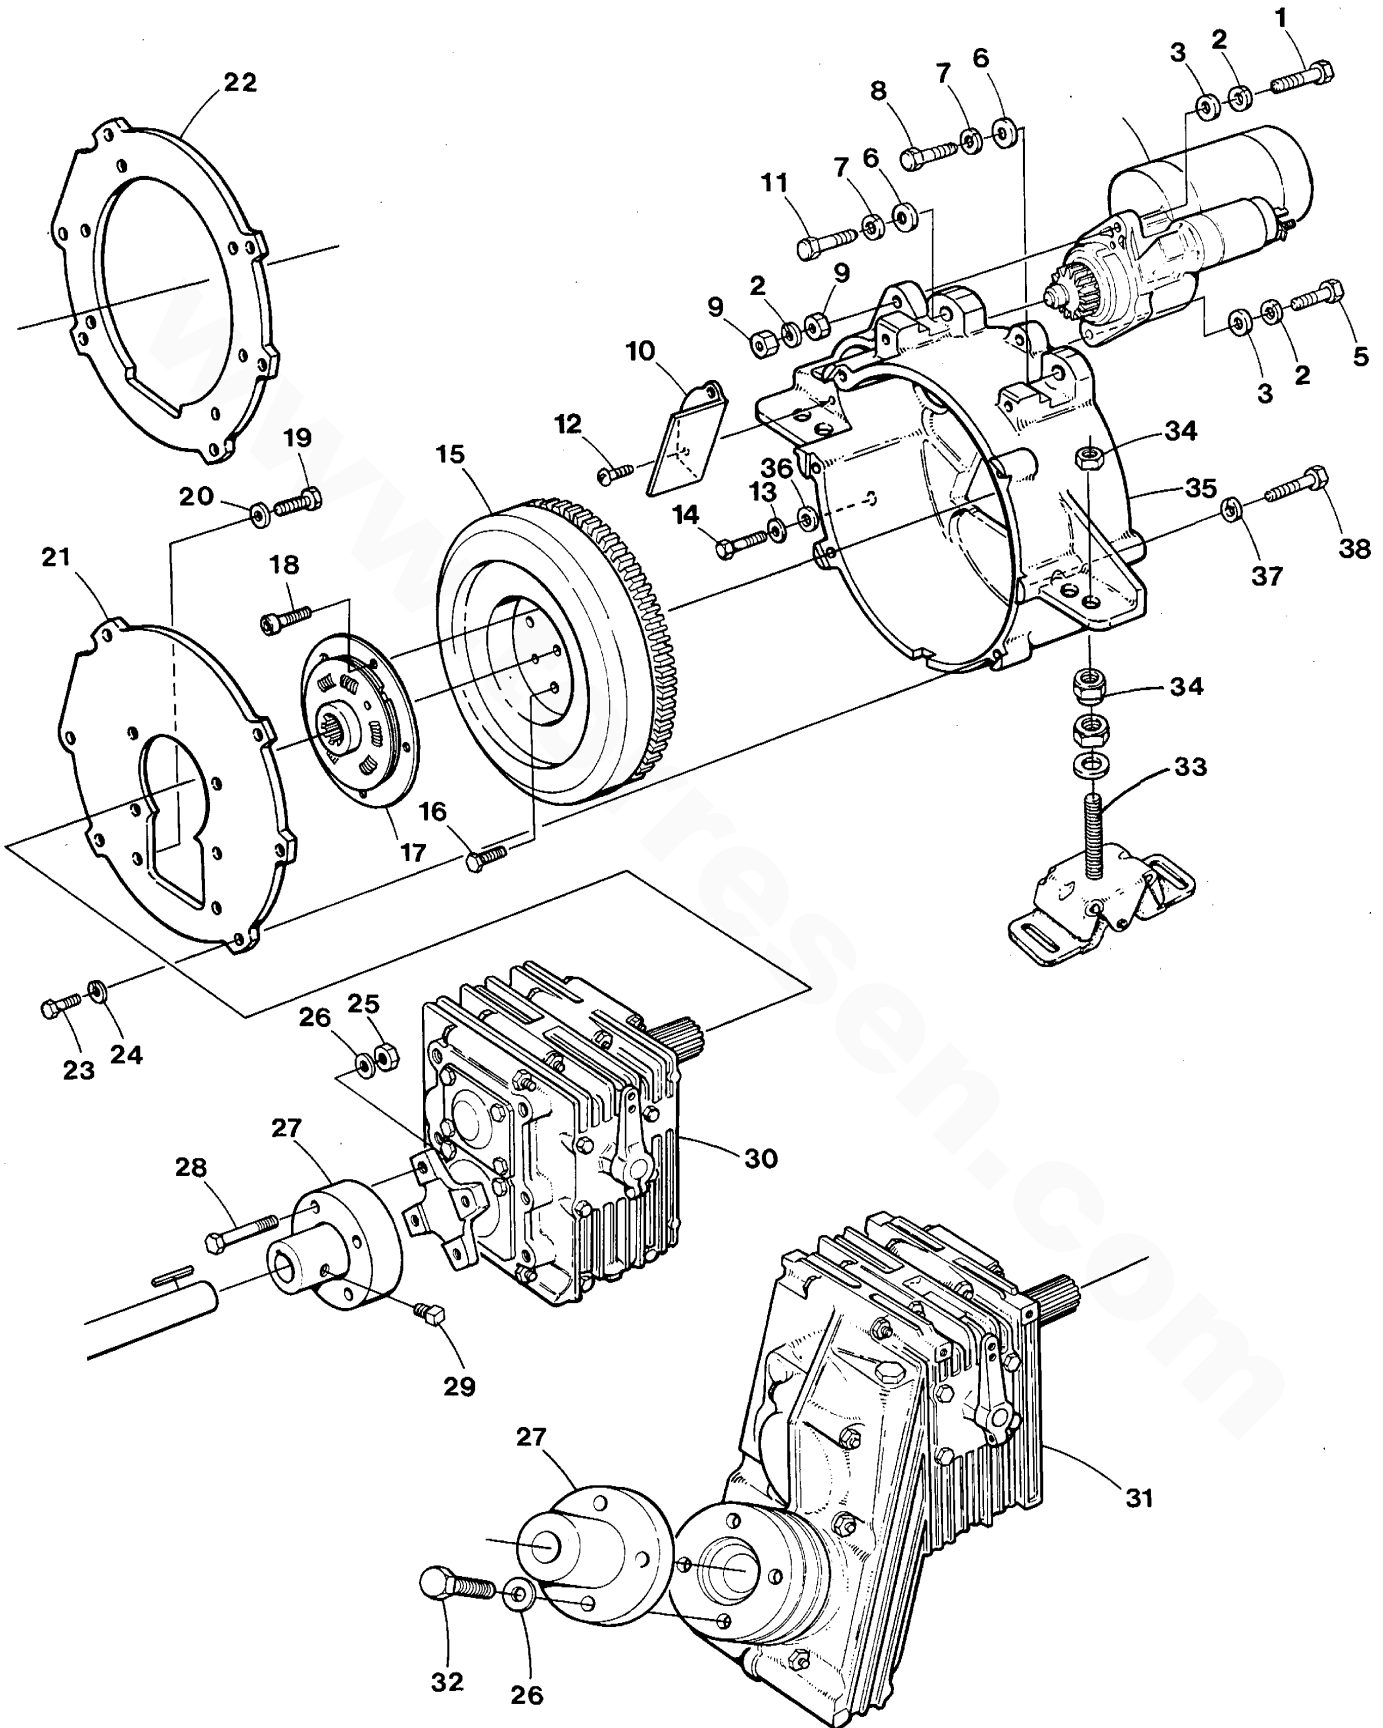

WESTERBEKE 55A FOUR - BACK END - HBW TRANSMISSION - REAR MOUNTS

REF	PN	NAME	REMARKS	QUAN
1	034833	CAPSCREW	M10 X 60 DIN 912 BATTERY GND & STARTER	1
2	019262	LOCKWASHER	M10 DIN 127	3
3	031789	WASHER	M10 DIN 125	2
4	030593	MOTOR	STARTER 12VDC	1
5	034589	CAPSCREW	M10 X 30 DIN 933	1
6	031798	WASHER	M14 DIN 125	2
7	031797	LOCKWASHER	M14 DIN 127	2
8	041332	CAPSCREW	M14 X 1.5 X 55 DIN 960	1
9	015887	NUT	M10 DIN 934	2
10	039830	COVER	STARTER ACCESS	1
11	040603	CAPSCREW	M14 X 1.5 X 45 DIN 961	1
12	039578	SCREW	M 5 X 12 HEX WASHER HEAD	2
13	031797	LOCKWASHER	M14 DIN 127	1
14	041332	CAPSCREW	M14 X 1.5 X 55 DIN 960	1
15-1	039798	FLYWHEEL	INCLUDING RING GEAR	1
15-2	030230	GEAR	RING	1
16	040082	BOLT	FLYWHEEL	8
17-1	019398	DAMPER	HBW125-150	1
17-2	011618	DAMPER	HBW250 - WARNER HYDRAULIC	1
18	024778	SCREW	DAMPER TO FLYWHEEL	5
19-1	020650	CAPSCREW	M 8 X 18 DIN 933 HBW125-150	6
19-2	018813	CAPSCREW	M10 X 20 DIN 933 HBW250 & V-DRIVE	6
20-1	031786	LOCKWASHER	M 8 DIN 127	6
20-2	019262	LOCKWASHER	M10 DIN 127 HBW250 & V-DRIVE	6
21-1	039762	ADAPTER	TRANSMISSION TO HOUSING HBW125-150 & BW7	1
21-2	040008	ADAPTER	TRANSMISSION TO HOUSING HBW V-DRIVE	1
21-3	039763	ADAPTER	TRANSMISSION TO HOUSING HBW250	1
22	040407	ADAPTER	TRANSMISSION TO HOUSING WARNER HYDRAULIC	1
23	013629	CAPSCREW	M10 X 25 DIN 933	6
24	019262	LOCKWASHER	M10 DIN 127	6
25	024950	NUT	M10 X 1.25 DIN 934	4
26	019262	LOCKWASHER	M10 DIN 127	4
27-1	023706	COUPLING	0.75 IN BORE	1
27-2	023707	COUPLING	0.875 IN BORE	1
27-3	023708	COUPLING	1.0 IN BORE	1
27-4	023709	COUPLING	1.125 IN BORE	1
27-5	023710	COUPLING	1.25 IN BORE	1
27-6	023711	COUPLING	1.375 IN BORE	1
27-7	023712	COUPLING	1.5 IN BORE	1
28	031228	CAPSCREW	M10 X 1.25 X 30 DIN 961	4
29	023652	SETSCREW	COUPLING 3/BNC X 1	2