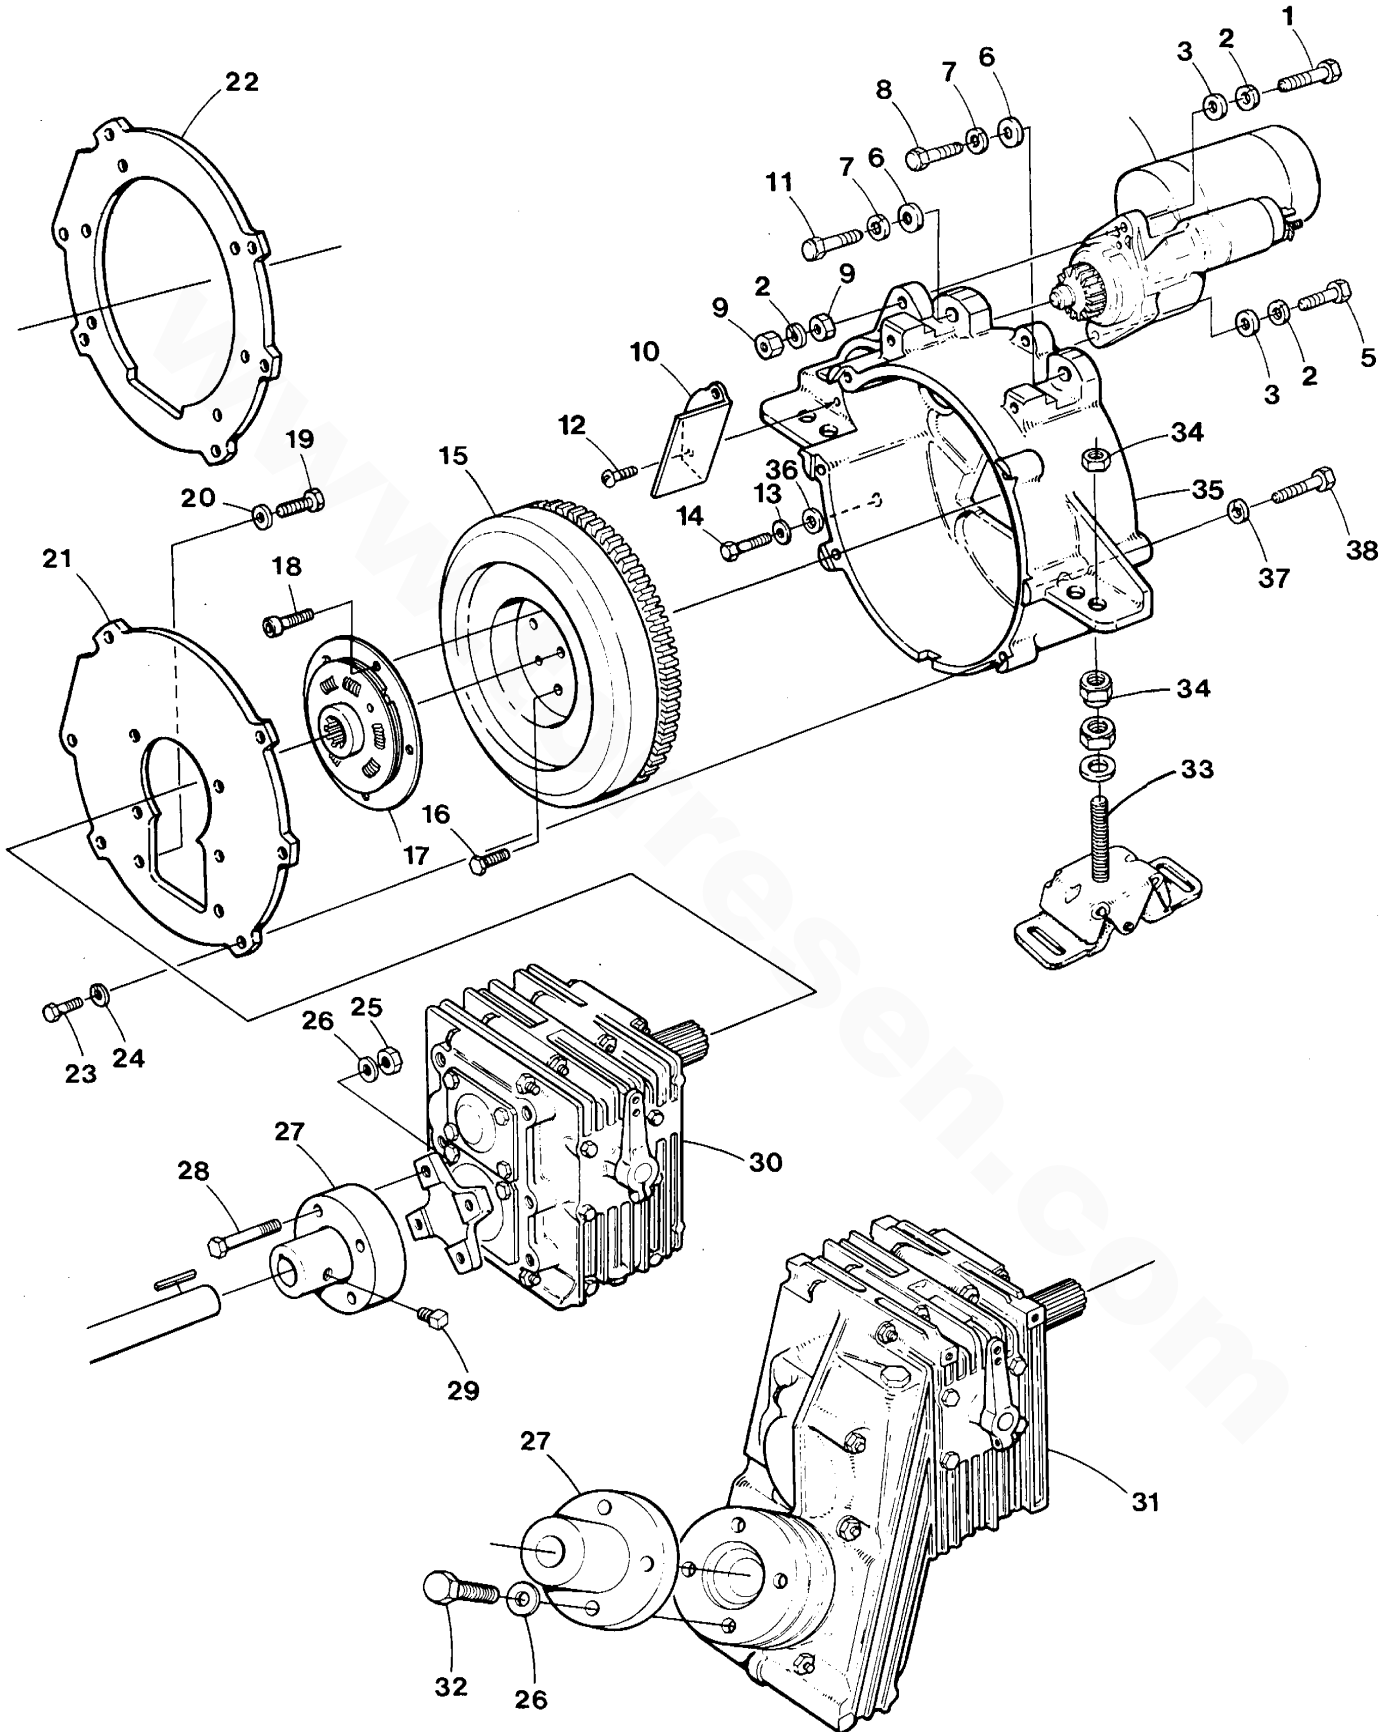

WESTERBEKE 55A FOUR - BACK END - HBW TRANSMISSION - REAR MOUNTS

REF	PN	NAME	REMARKS	QUAN
30-1	024631	GEAR	HBW150 1.9:1	1
30-2	032566	GEAR	HBW250 2.7:1	1
30-3	030049	GEAR	HBW125 2.6:1	1
31-1	031249	GEAR	HBW V-DRIVE 1.8:1	1
31-2	030048	GEAR	HBW V-DRIVE 2.1:1	1
32	013629	CAPSCREW	M10 X 25 DIN 933	4
33	040511	ISOLATOR	INCLUDING LOCKNUTS	2
34	040966	NUT	M16 JAM SELF-LOCKING	4
35	041727	HOUSING	FLYWHEEL	1
36	031798	WASHER	M14 DIN 125	1
37	031797	LOCKWASHER	M14 DIN 127	1
38	298464	CAPSCREW	M14 X 1.5 X 35 DIN 961	1