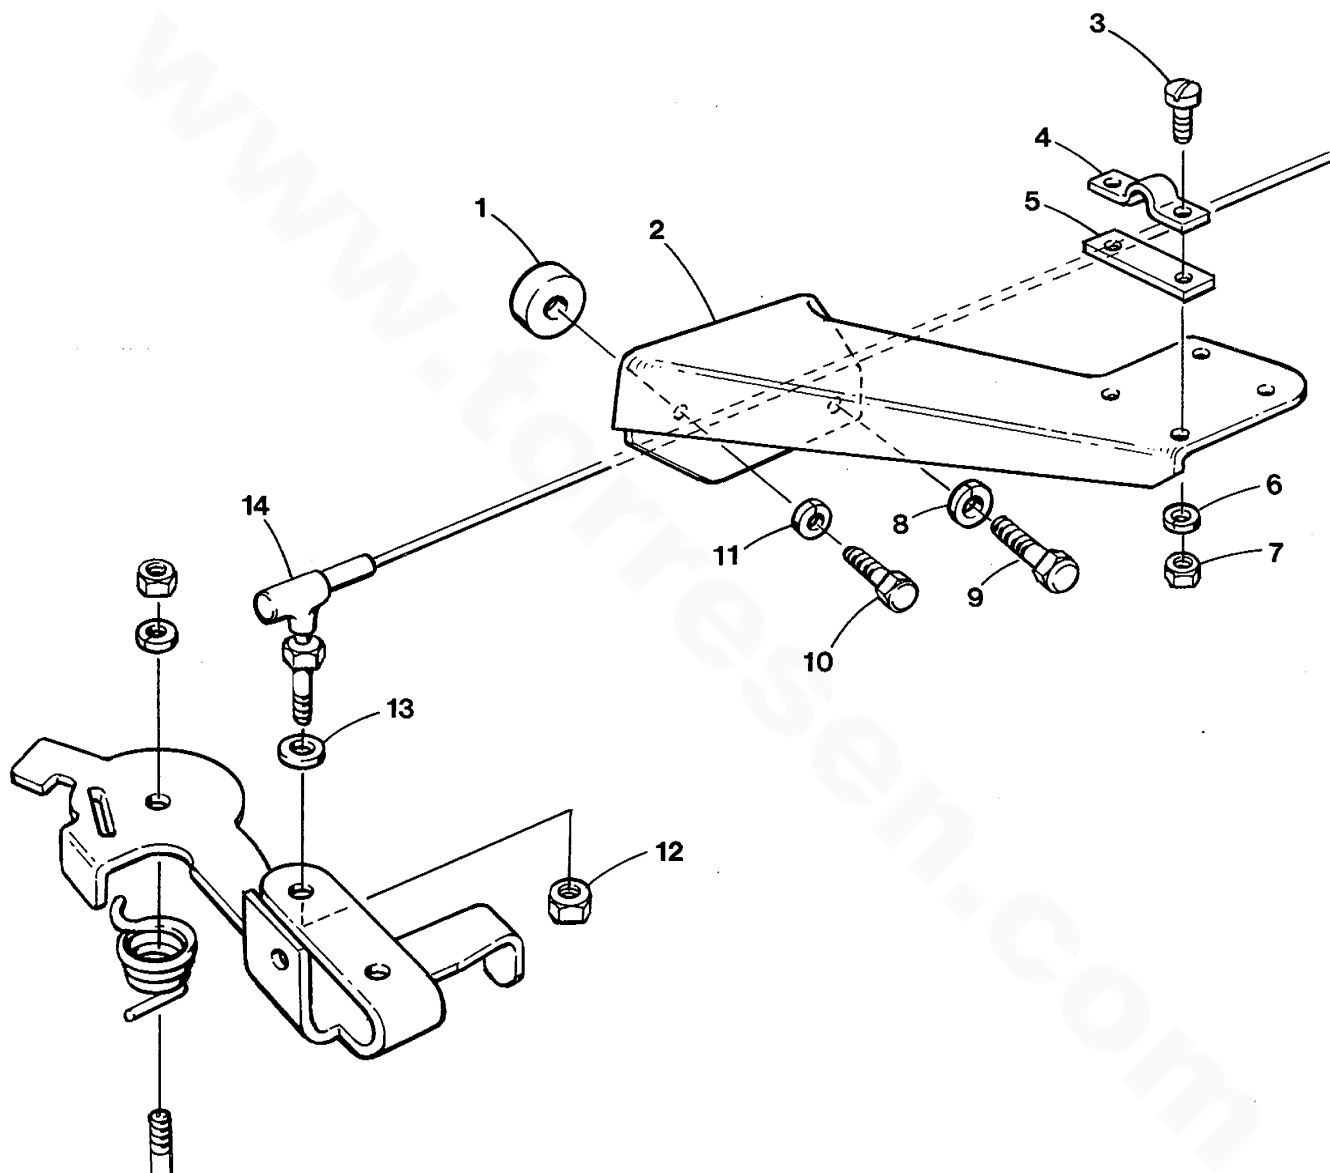

WESTERBEKE 55A FOUR - THROTTLE CABLE CONNECTION

WESTERBEKE 55A FOUR - THROTTLE CABLE CONNECTION

REF	PN	NAME	REMARKS	QUAN
1	040406	SPACER		1
2	040129	BRACKET	THROTTLE CABLE	1
3	031873	SCREW	10-32 X 5/8 SS BH	2
4	013325	CLAMP	CABLE	1
5	013870	SHIM	CABLE CLAMP	1
6	031849	LOCKWASHER	10 SS	2
7	031847	NUT	10-32 SS	2
8	019262	LOCKWASHER	M10 DIN 127	1
9	024951	CAPSCREW	M10 X 1.25 X 20 DIN 961	1
10	020628	CAPSCREW	M 6 X 25 DIN 933	1
11	031783	LOCKWASHER	M 6 DIN 127	1
12	031847	NUT	10-32 SS	1
13-1	031848	WASHER	10 FLAT SS	1
13-2	031849	LOCKWASHER	10 SS	1
14	019364	BALL JOINT		1

www.torresen.com