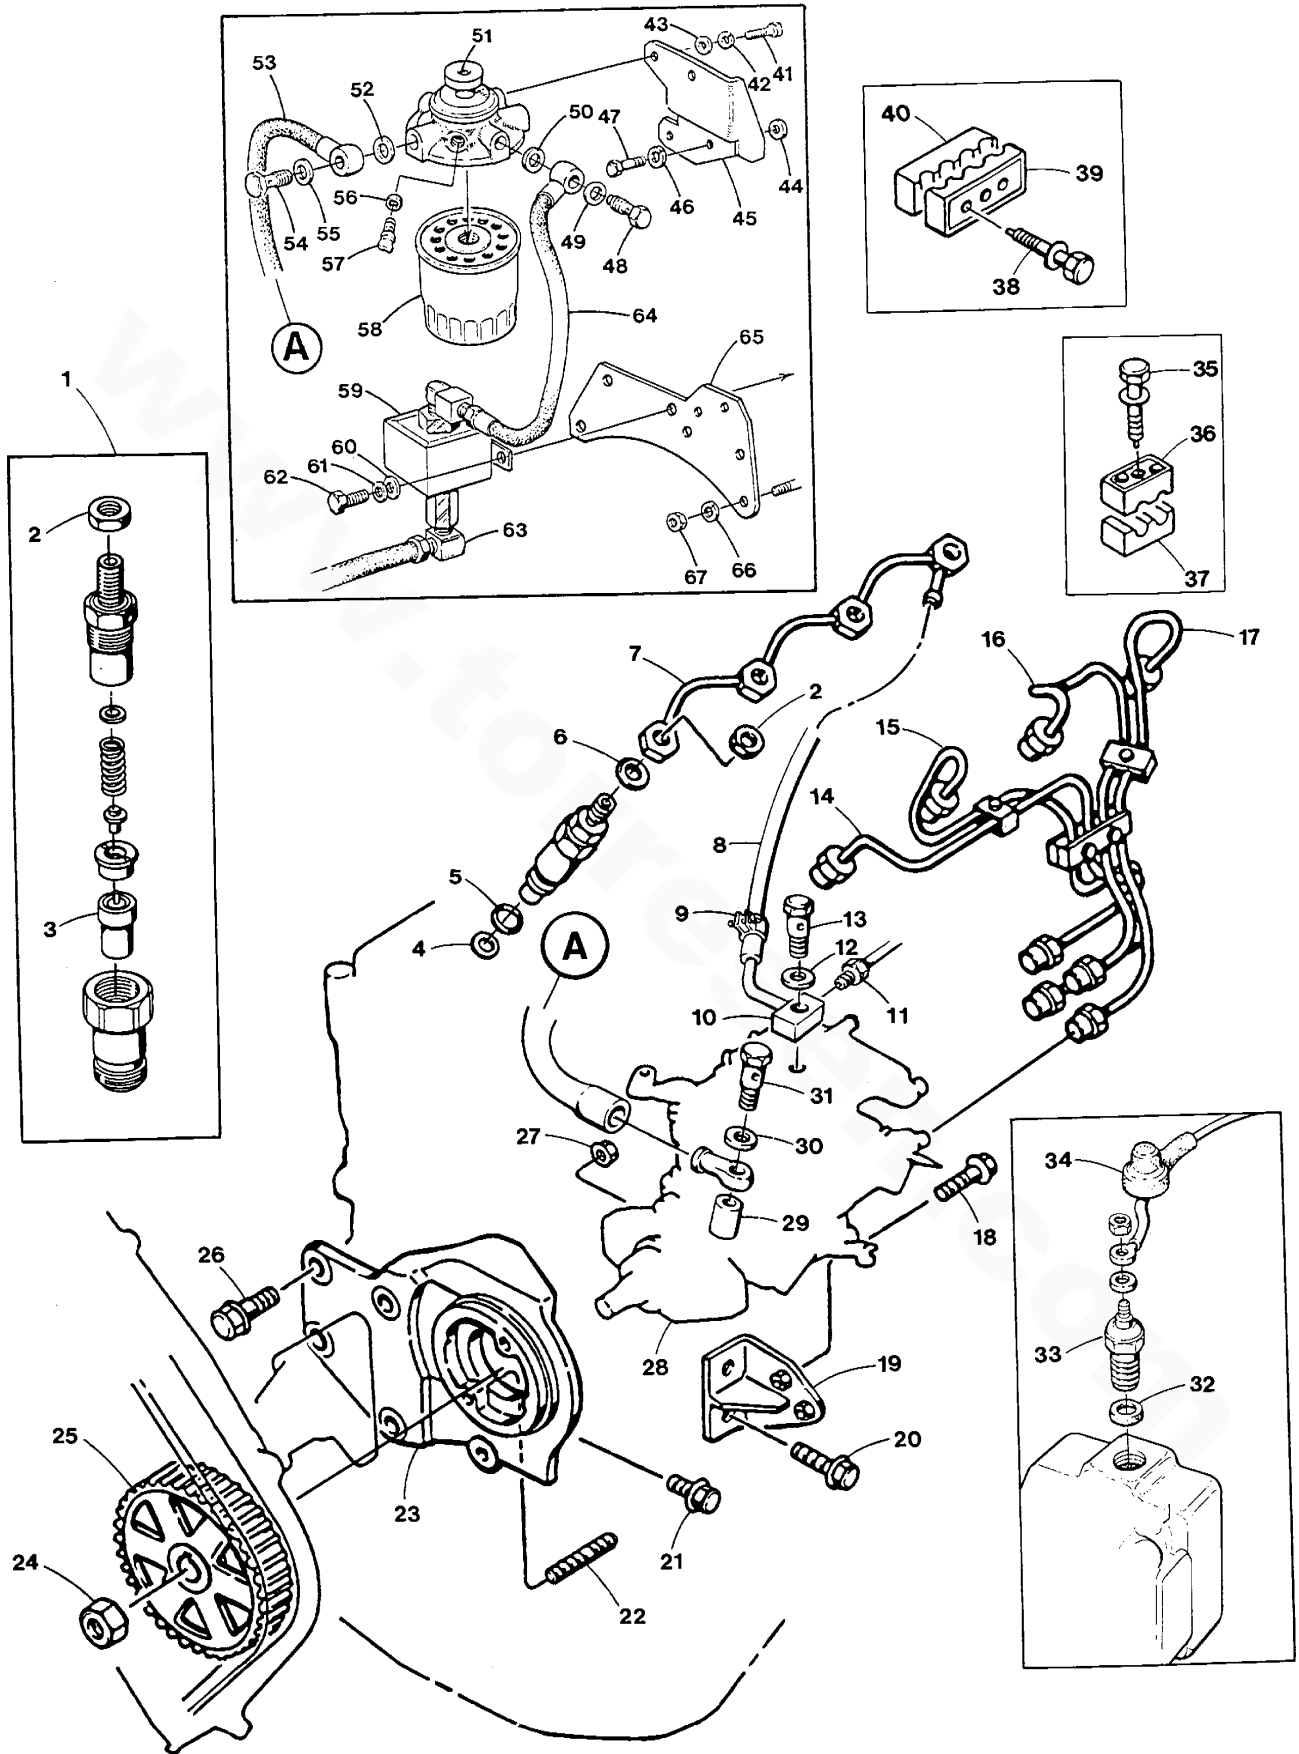

WESTERBEKE 55A FOUR - FUEL SYSTEM

WESTERBEKE 55A FOUR - FUEL SYSTEM

REF	PN	NAME	REMARKS	QUAN
41	017196	CAPSCREW	M 8 X 20 DIN 933	2
42	031786	LOCKWASHER	M 8 DIN 127	2
43	031787	WASHER	M 8 DIN 125	2
44	033381	WASHER	SPACER	2
45	040016	BRACKET	FUEL FILTER	1
46	031786	LOCKWASHER	M 8 DIN 127	2
47	013630	CAPSCREW	M 8 X 25 DIN 933	2
48	030139	BOLT	BANJO	1
49-1	030291	WASHER	BANJO M14	1
49-2	024972	WASHER	BANJO M14 ALUMINUM	1
50	030290	WASHER	BANJO M12	1
51	041971	FILTER	FUEL ASSEMBLY	1
52	030290	WASHER	BANJO M12	1
53	040906	HOSE	FILTER TO INJECTION PUMP	1
54	030139	BOLT	BANJO	1
55-1	030291	WASHER	BANJO M14	1
55-2	024972	WASHER	BANJO M14 ALUMINUM	1
56	041977	O-RING	BLEED SCREW	1
57	041976	SCREW	FILTER BLEED	1
58	024363	FILTER	FUEL	1
59	039275	PUMP	FUEL LIFT 12VDC	1
60	031784	WASHER	M 6 DIN 125	2
61	031783	LOCKWASHER	M 6 DIN 127	2
62	031810	CAPSCREW	M 6 X 14 DIN 933	2
63	013340	ELBOW	1/8NPT STREET 90 BRASS	1
64	034741	HOSE	LIFT PUMP TO FILTER INCLUDING ELBOW	1
65	040015	BRACKET	LIFT PUMP-CIRCUIT BREAKER-SOLENOID	1
66	031786	LOCKWASHER	M 8 DIN 127	2
67	018242	NUT	M 8 DIN 934	2