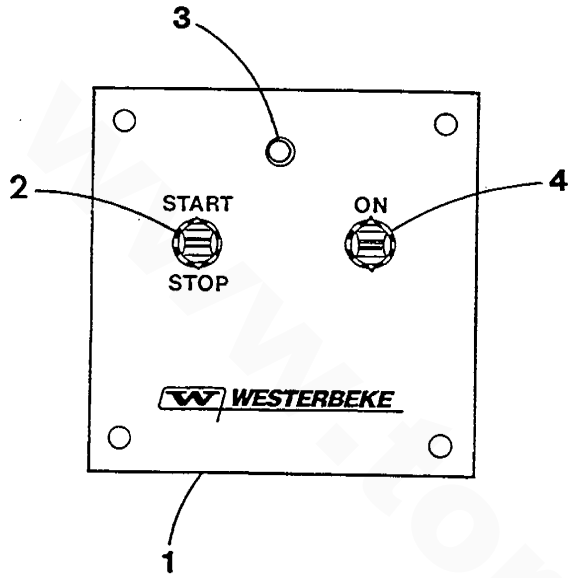

WESTERBEKE 4.5-7.2-9.6 BCGTC/E - REMOTE CONTROL PANELS

WESTERBEKE 4.5-7.2-9.6 BCGTC/E - REMOTE CONTROL PANELS

REF	PN	NAME	REMARKS	QUAN
1	042826	PANEL	REMOTE CONTROL BCGTC	1
2	042521	SWITCH	TOGGLE START-STOP	1
3	032975	LED	GREEN	1
4	033632	SWITCH	TOGGLE	1
5	042496	BLOCK	TERMINAL 6 POSITION	1
6	042498	MARKER	TERMINAL BLOCK	1
7	050559	NUT	6-32 SMALL HEX SS	4
8	031839	LOCKWASHER	6	4
9	013724	DIODE	LED 32975	1
10	013723	RESISTOR	LED 32975	1
11	042610	PANEL	REMOTE CONTROL BCGTE	1
12	042499	LED	RED	1