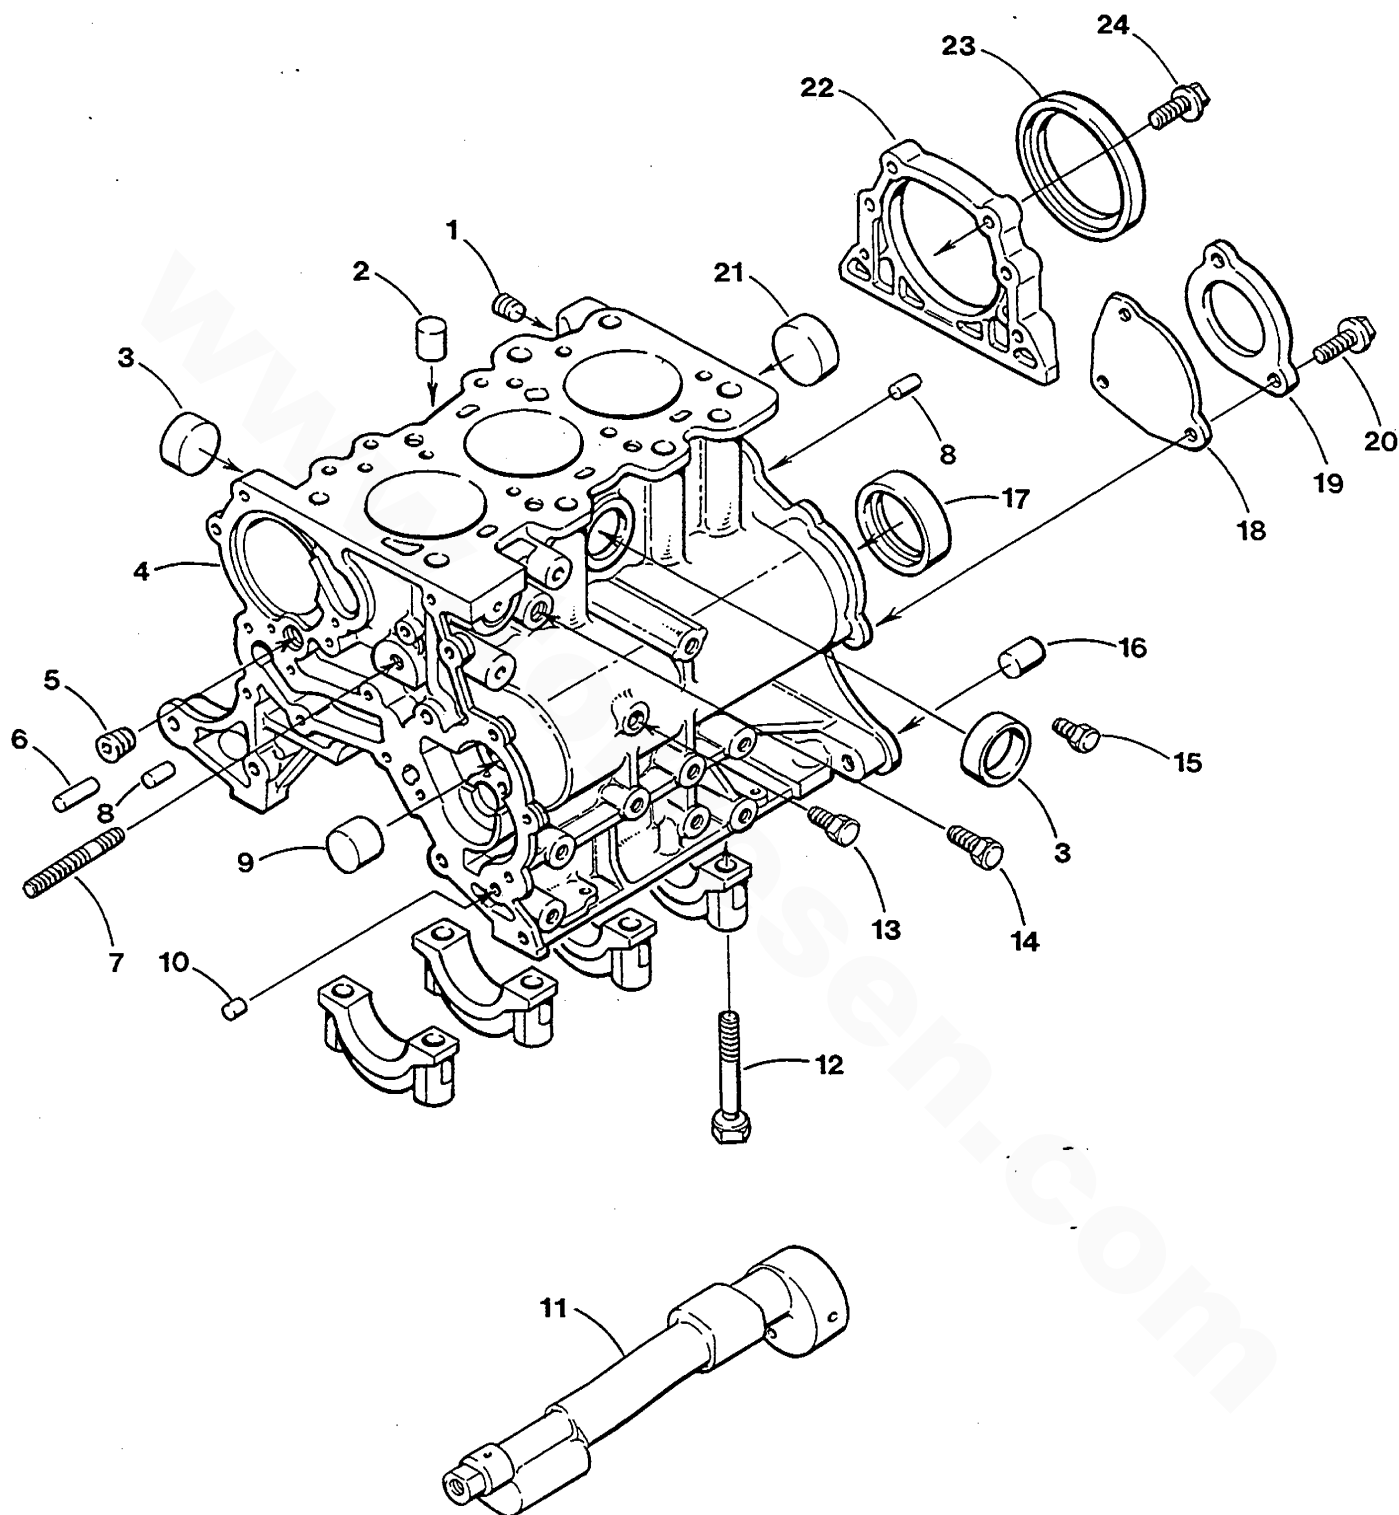

WESTERBEKE 4.5-7.2-9.6 BCGTC/E - CYLINDER BLOCK

WESTERBEKE 4.5-7.2-9.6 BCGTC/E - CYLINDER BLOCK

REF	PN	NAME	REMARKS	QUAN
1	030711	PLUG	1/8 BSPT DIN 906	1
2	043070	DOWEL	TUBULAR 10 X 16	2
3	024374	PLUG	EXPANSION 30MM DIN 443	3
4	043651	BLOCK	ASSEMBLY	1
5	030712	PLUG	1/4 BSPT DIN 906	1
6	042981	DOWEL	6 X 22	1
7	031282	STUD	M 8 X 45 DIN 939	1
8	041417	DOWEL	6 X 14 DIN 6325	3
9	043002	BEARING	BALANCE SHAFT	1
10	033212	DOWEL	TUBULAR 6 X 9	4
11	043047	SHAFT	BALANCE	1
12	036916	BOLT	MAIN BEARING CAP	8
13	030711	PLUG	1/8 BSPT DIN 906	1
14	013341	PLUG	1/4 NPT HEX HEAD BRASS	1
15	042945	PLUG	1/16	1
16	043070	DOWEL	TUBULAR 10 X 16	2
17	043003	BEARING	BALANCE SHAFT	1
18	043027	GASKET	BALANCE SHAFT COVER	1
19	042970	COVER	BALANCE SHAFT	1
20	033669	CAPSCREW	M 6 X 16 JIS-FLANGE	3
21	024349	PLUG	EXPANSION 35MM DIN 443	1
22	042976	FLANGE	OIL SEAL CRANKSHAFT REAR	1
23	043046	SEAL	OIL	1
24	033669	CAPSCREW	M 6 X 16 JIS-FLANGE	4