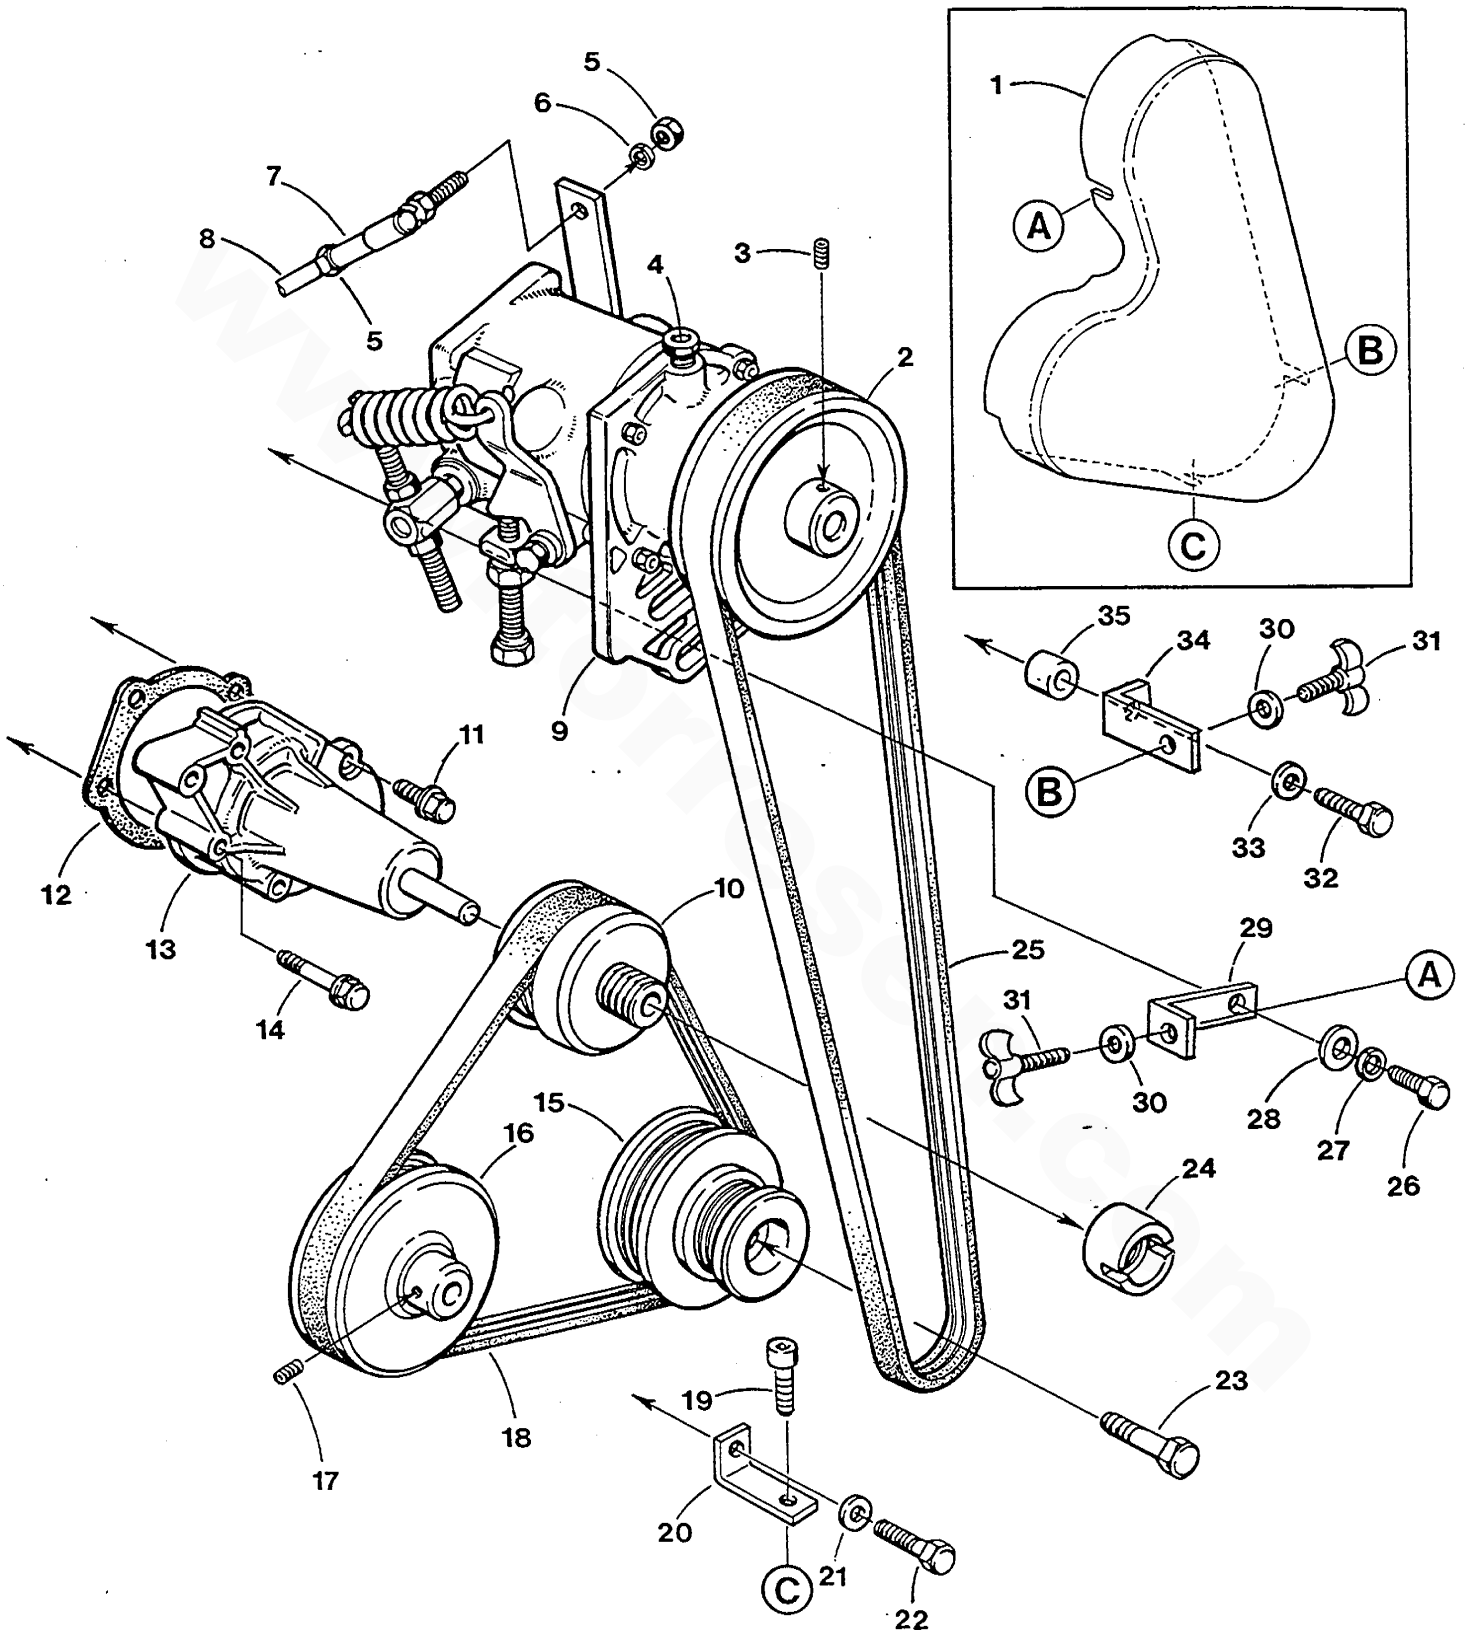

4.5-7.2-9.6 BCGTC - FRESH WATER PUMP - GOVERNOR - BELTS - BELT GUARD

4.5-7.2-9.6 BCGTC - FRESH WATER PUMP - GOVERNOR - BELTS - BELT GUARD

REF	PN	NAME	REMARKS	QUAN
1	042694	GUARD	BELT	1
2	042771	PULLEY	GOVERNOR	1
3	043585	PIN	SPIRAL 3/16 X 1-1/4	1
4	042896	PLUG	1/8 NPT SOCKET BRASS	1
5	031847	NUT	10-32 HEX SS	3
6	031849	LOCKWASHER	10 SS	1
7	019364	BALLJOINT		1
8	036423	ROD	THREADED	1
9	042822	GOVERNOR		1
10	042797	PULLEY	FRESH WATER PUMP	1
11	043065	CAPSCREW	M 6 X 18 JIS 7 W/LOCKWASHER	2
12	043005	GASKET	FRESH WATER PUMP	1
13	043809	PUMP	FRESH WATER INCLUDING REF 10-12-13-24	1
14	301590	CAPSCREW	M 6 X 35 JIS 7 W/LOCKWASHER	3
15	042795	PULLEY	CRANKSHAFT	1
16	042774	PULLEY	SEA WATER PUMP	1
17	011357	SETSCREW	PULLEY	1
18	042790	BELT	WATER PUMPS	1
19	031873	SCREW	10-32 X 5/8 SS BH	1
20	042830	BRACKET	BELT GUARD	1
21	031783	LOCKWASHER	M 6 DIN 127	1
22	017012	CAPSCREW	M 6 X 16 DIN 933	1
23	042980	BOLT	CRANKSHAFT PULLEY	1
24	042800	NUT	FRESH WATER PUMP PULLEY	1
25	042798	BELT	GOVERNOR	1
26	034589	CAPSCREW	M10 X 30 DIN 933	2
27	019262	LOCKWASHER	M10 DIN 127	2
28	031789	WASHER	M10 DIN 125	2
29	042831	BRACKET	BELT GUARD	1
30	033372	WASHER	FLAT	2
31	033228	WINGSCREW	10-32 X 1/2	2
32	013590	CAPSCREW	M 6 X 30 DIN 933	1
33	031783	LOCKWASHER	M 6 DIN 127	1
34	042578	BRACKET	BELT GUARD	1
35	021722	SPACER		1