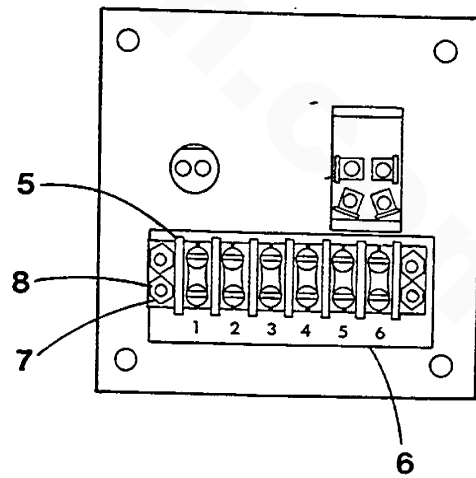

WESTERBEKE 4.5-7.2-9.6 BCGTC/E - REMOTE CONTROL PANELS

WESTERBEKE 4.5-7.2-9.6 BCGTC/E - REMOTE CONTROL PANELS

REF	PN	NAME	REMARKS	QUAN
1	042826	PANEL	REMOTE CONTROL BCGTC	1
2	042521	SWITCH	TOGGLE START-STOP	1
3	032975	LED	GREEN	1
4	033632	SWITCH	TOGGLE	1
5	042496	BLOCK	TERMINAL 6 POSITION	1
6	042498	MARKER	TERMINAL BLOCK	1
7	050559	NUT	6-32 SMALL HEX SS	4
8	031839	LOCKWASHER	6	4
9	013724	DIODE	LED 32975	1
10	013723	RESISTOR	LED 32975	1
11	042610	PANEL	REMOTE CONTROL BCGTE	1
12	042499	LED	RED	1