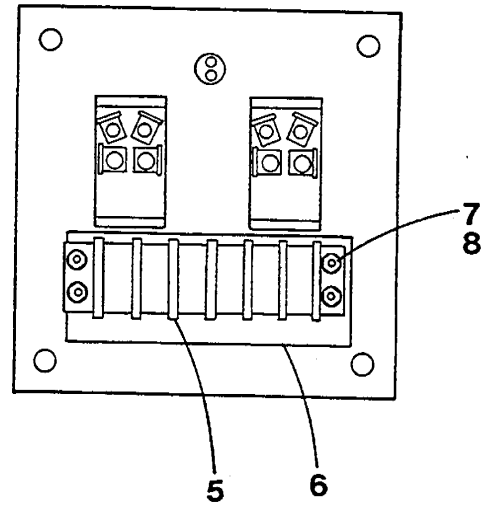

WESTERBEKE 4.5-7.2-9.6 BCGTC/E - REMOTE CONTROL PANELS

WESTERBEKE 4.5-7.2-9.6 BCGTC/E - REMOTE CONTROL PANELS

REF	PN	NAME	REMARKS	QUAN
1	042826	PANEL	REMOTE CONTROL BCGTC	1
2	042521	SWITCH	TOGGLE START-STOP	1
3	032975	LED	GREEN	1
4	033632	SWITCH	TOGGLE	1
5	042496	BLOCK	TERMINAL 6 POSITION	1
6	042498	MARKER	TERMINAL BLOCK	1
7	050559	NUT	6-32 SMALL HEX SS	4
8	031839	LOCKWASHER	6	4
9	013724	DIODE	LED 32975	1
10	013723	RESISTOR	LED 32975	1
11	042610	PANEL	REMOTE CONTROL BCGTE	1
12	042499	LED	RED	1