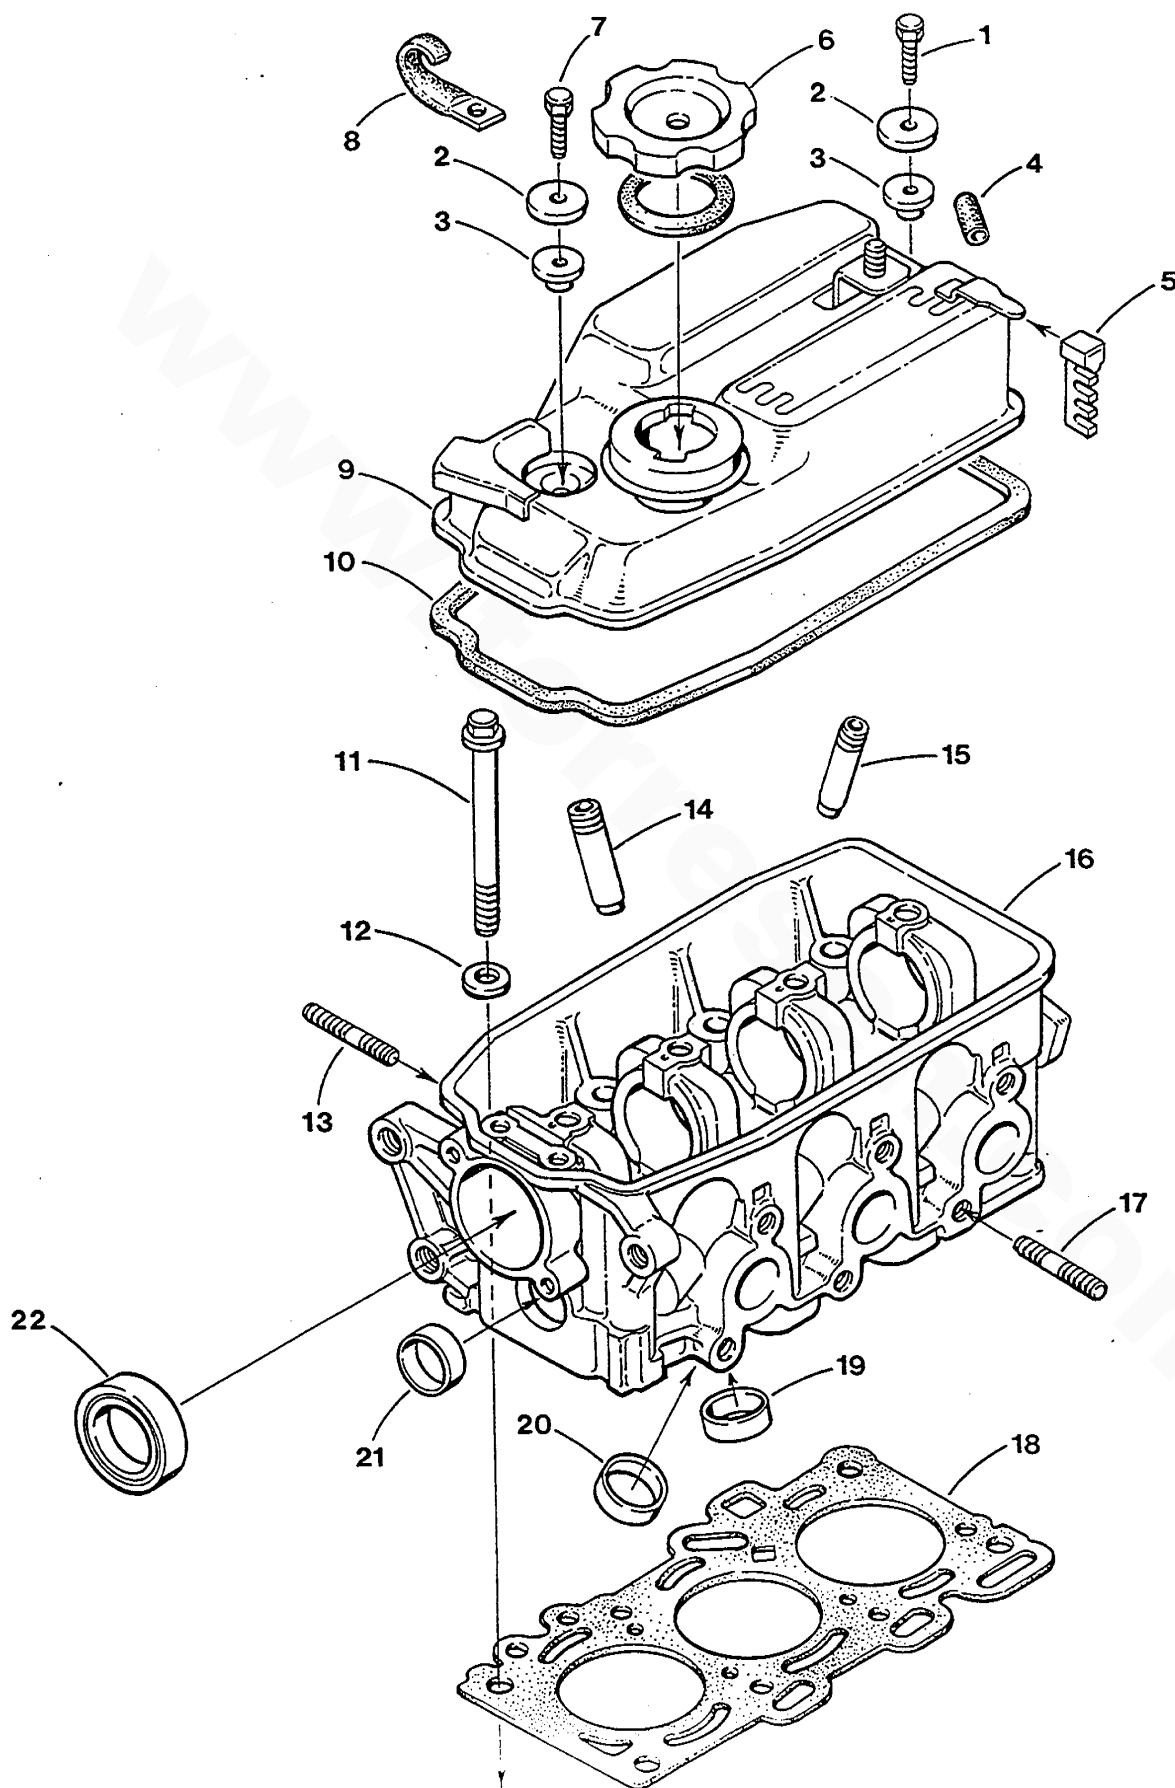

WESTERBEKE 4.5-7.2-9.6 BCGTC - CYLINDER HEAD - ROCKER COVER

WESTERBEKE 4.5-7.2-9.6 BCGTC - CYLINDER HEAD - ROCKER COVER

REF	PN	NAME	REMARKS	QUAN
1	043063	CAPSCREW	M 6 X 35 JIS W/WASHER	1
2	042975	WASHER	ROCKER COVER	2
3	042960	SEAL	OIL-ROCKER COVER	2
4	042912	CAP	VINYL	1
5	042998	CLAMP	SPARKPLUG WIRES	1
6	030237	CAP	OIL FILL INCLUDING GASKET	1
7	013590	CAPSCREW	M 6 X 30 DIN 933	1
8	038074	CLAMP	FUEL LINE	1
9	042823	COVER	ROCKER	1
10	042688	GASKET	ROCKER COVER	1
11	042968	BOLT	CYLINDER HEAD	8
12	042946	WASHER	CYLINDER HEAD BOLT	8
13	015830	STUD	M 8 X 25 DIN 939	2
14-1	042955	GUIDE	VALVE-INTAKE 0.05	3
14-2	042956	GUIDE	VALVE-INTAKE 0.25	3
14-3	042957	GUIDE	VALVE-INTAKE 0.50	3
15-1	042949	GUIDE	VALVE-EXHAUST 0.05	3
15-2	042950	GUIDE	VALVE-EXHAUST 0.25	3
15-3	042951	GUIDE	VALVE-EXHAUST 0.50	3
16	043028	HEAD	CYLINDER INCLUDING GUIDES & PLUGS	1
17	015830	STUD	M 8 X 25 DIN 939	6
18	043029	GASKET	HEAD	1
19-1	042982	SEAT	VALVE-INTAKE 0.30	3
19-2	042983	SEAT	VALVE-INTAKE 0.60	3
20-1	043000	SEAT	VALVE-EXHAUST 0.30	3
20-2	043001	SEAT	VALVE-EXHAUST 0.60	3
21	024374	PLUG	EXPANSION 30MM DIN 443	1
22	043017	SEAL	OIL	1