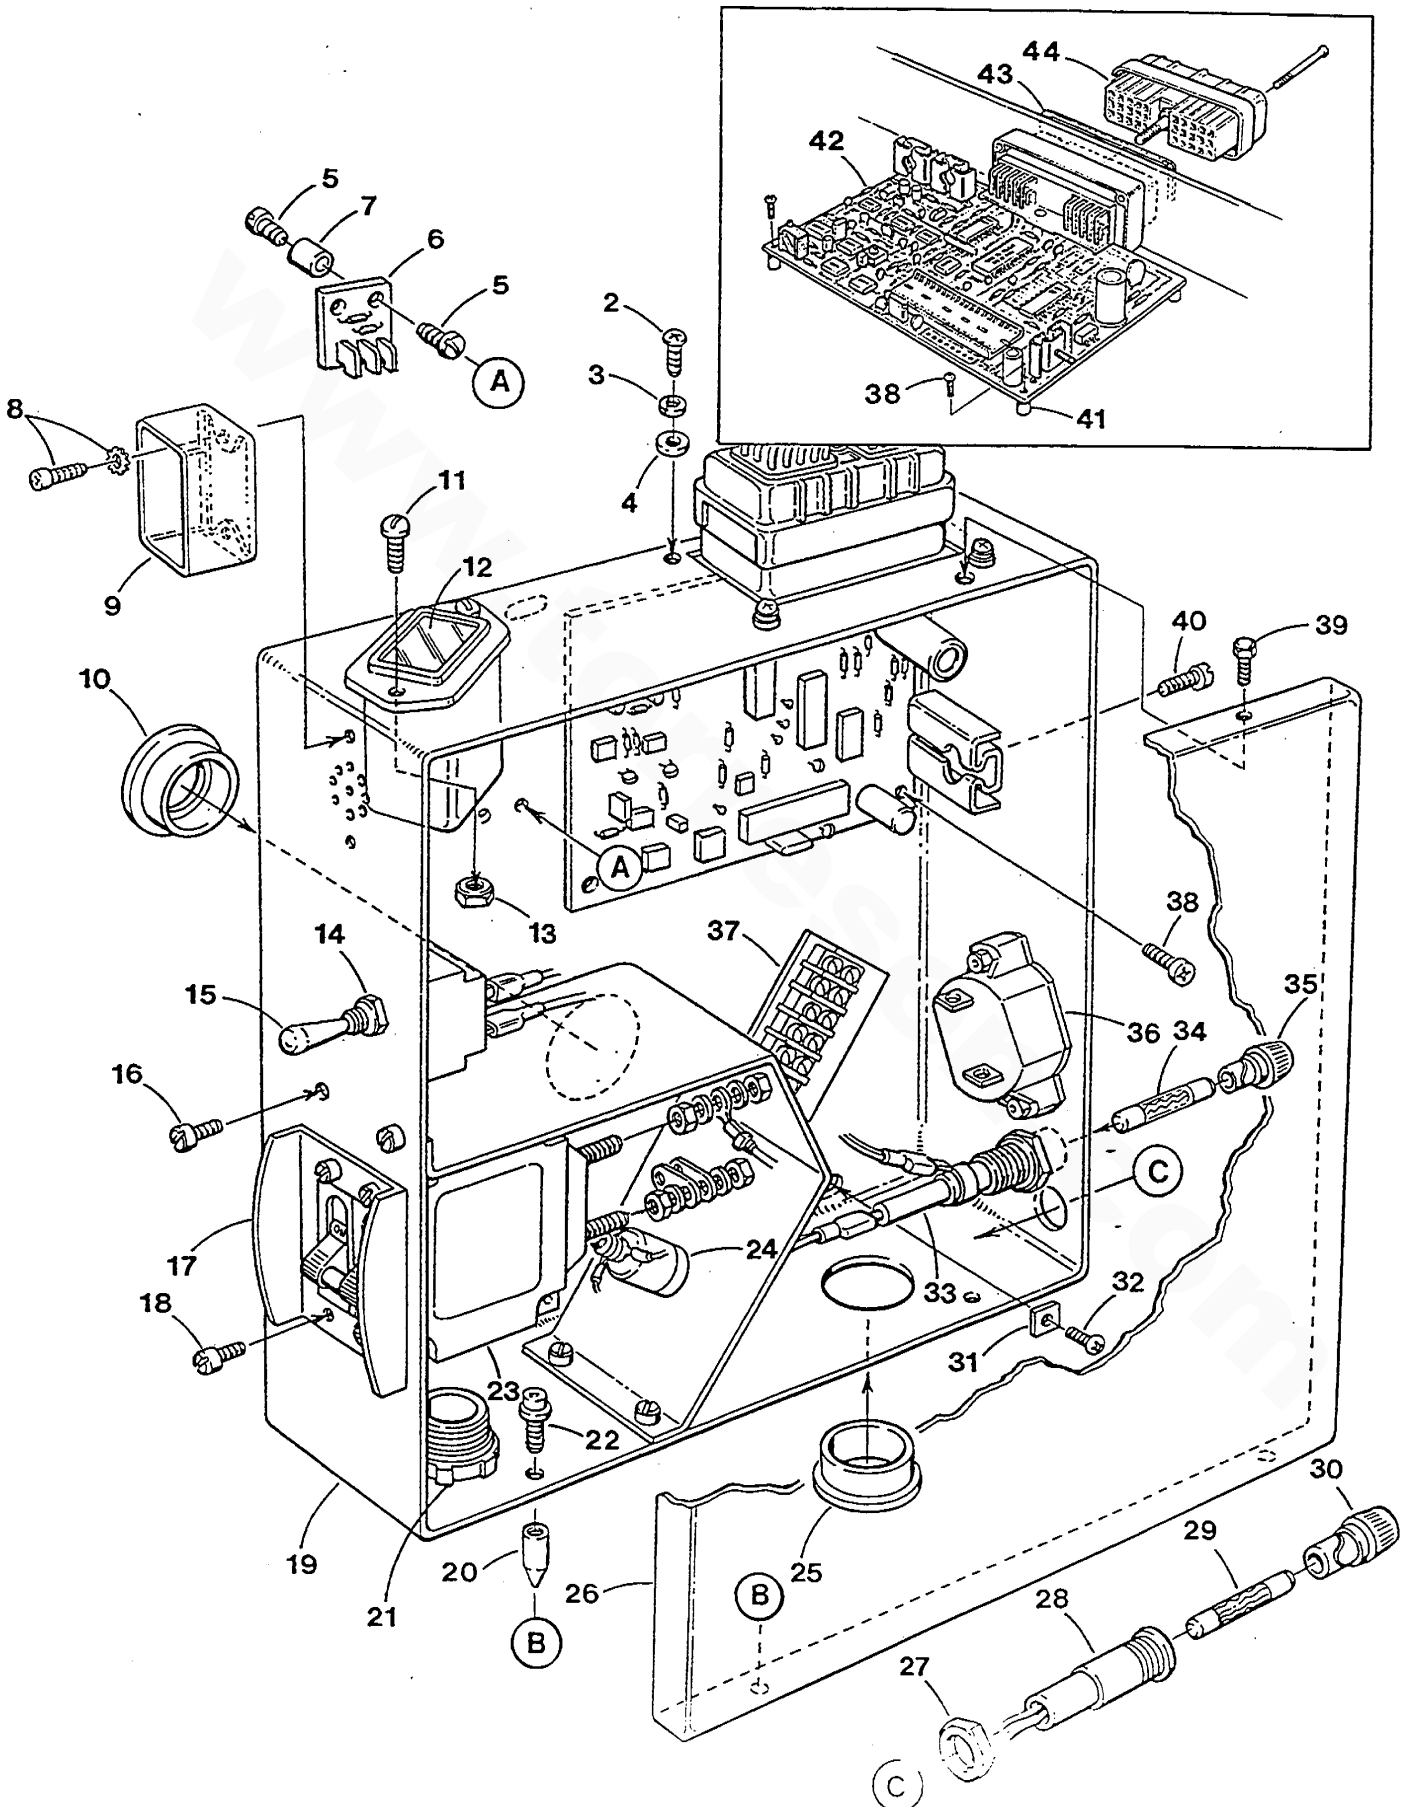

WESTERBEKE 4.5-7.2 BCGTE - GENERATOR CONTROL PANEL

WESTERBEKE 4.5-7.2 BCGTE - GENERATOR CONTROL PANEL

REF	PN	NAME	REMARKS	QUAN
31	042628	WASHER	PANEL MOUNTING	3
32	031937	SCREW	8-32 X 3/8 W/LOCKWASHER	3
33	033767	HOLDER	FUSE INCLUDING CAP	1
34	042495	FUSE	2 AMP	1
35		CAP	FUSE HOLDER SEE REF 33	1
36-1	043422	BREAKER	CIRCUIT 25 AMP	1
36-2	031865	SCREW	8-32 X 3/4 SS BH	2
36-3	031843	WASHER	8 FLAT SS	2
37-1	042496	BLOCK	TERMINAL 6 POSITION	1
37-2	042498	MARKER	TERMINAL BLOCK	1
37-3	013855	PLATE	SCREW	1
37-4	031853	SCREW	6-32 X 3/8 SS BH	2
37-5	031854	SCREW	6-32 X 1/2 SS BH	2
37-6	042497	JUMPER		1
38	042619	SCREW	4-40 X 5/16 SS	8
39	043410	THUMBSCREW	6-32 X 3/8 SS	2
40	043243	HANDLE	HEAT SINK TO BOX	1
41	043246	STANDOFF	NYLON	4
42	043521	CONTROL	EFI	1
43	042528	SEAL	CONNECTOR	1
44	042618	HARNESS	GENSET	1