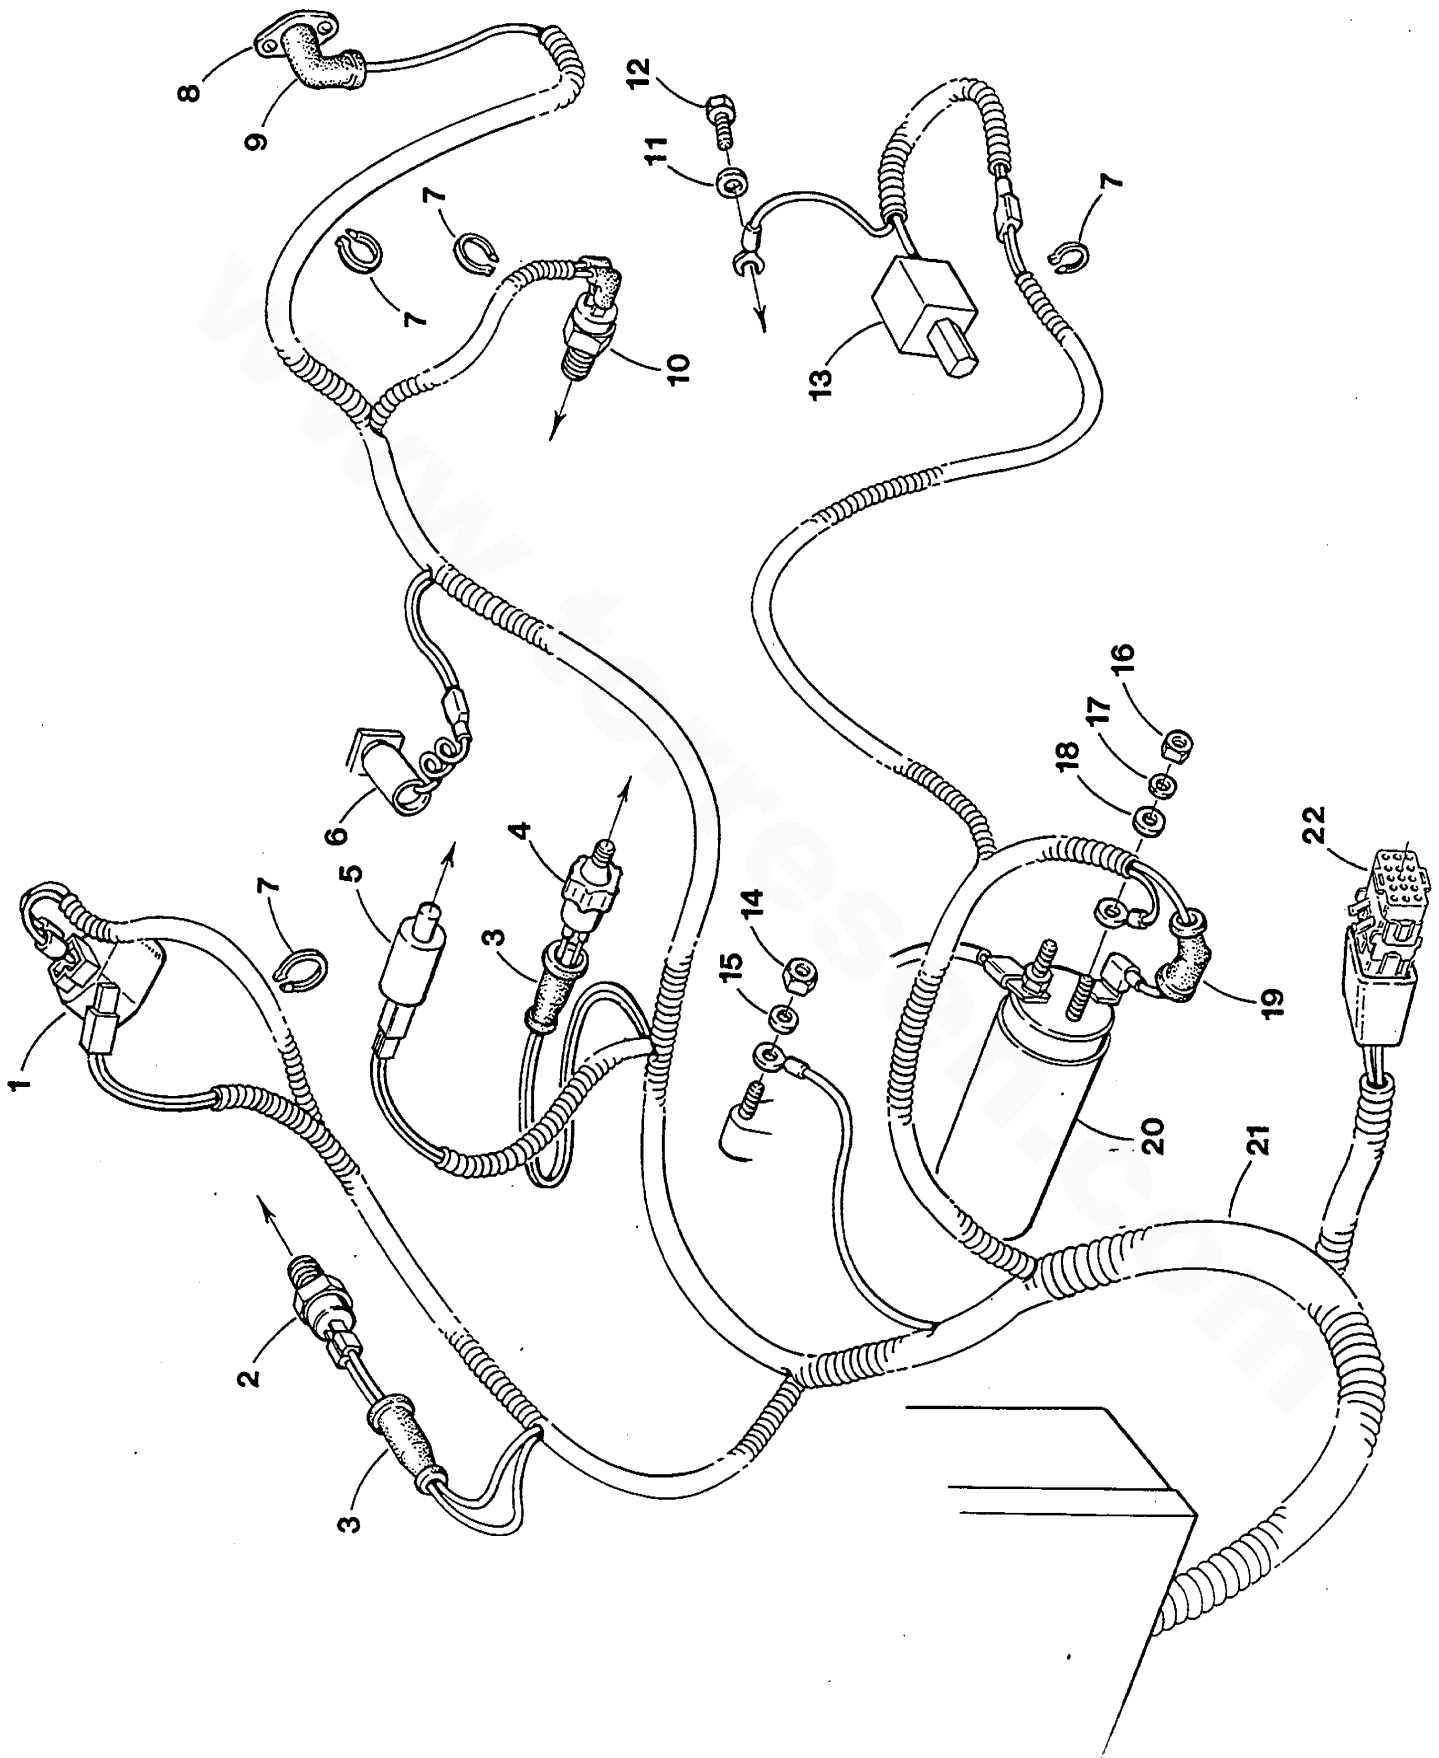

WESTERBEKE 4.5-7.2-9.6 BCGTC - ELECTRICAL SYSTEM

WESTERBEKE 4.5-7.2-9.6 BCGTC - ELECTRICAL SYSTEM

REF	PN	NAME	REMARKS	QUAN
1	042520	COIL	IGNITION	1
2	039550	SWITCH	WATER TEMPERATURE	1
3	035755	BOOT		2
4	037323	SWITCH	OIL PRESSURE	1
5	043800	SOLENOID	CARBURETOR INCLUDING JET	1
6	038038	SOLENOID	CHOKE 12 VDC	1
7	023809	TIEWRAP		AR
8	032923	SWITCH	EXHAUST TEMPERATURE	1
9	035754	BOOT		1
10	043242	SWITCH	OIL TEMPERATURE	1
11	031783	LOCKWASHER	M 6 DIN 127	1
12	017012	CAPSCREW	M 6 X 16 DIN 933	1
13	043124	PUMP	FUEL LIFT 12VDC	1
14	031803	NUT	M10 DIN 936	2
15-1	031789	WASHER	M10 DIN 125	2
15-2	019262	LOCKWASHER	M10 DIN 127	1
16	018242	NUT	M 8 DIN 934	1
17	031786	LOCKWASHER	M 8 DIN 127	1
18	031787	WASHER	M 8 DIN 125	1
19	034472	BOOT		1
20	036218	SOLENOID	STARTER	1
21-1	042870	HARNESS	GENSET	1
21-2	043937	HARNESS	GENSET WITH REMOTE PANEL CONNECTOR	1
22	043818	CONNECTOR	WITH JUMPER WHEN REMOTE PANEL NOT USED	1