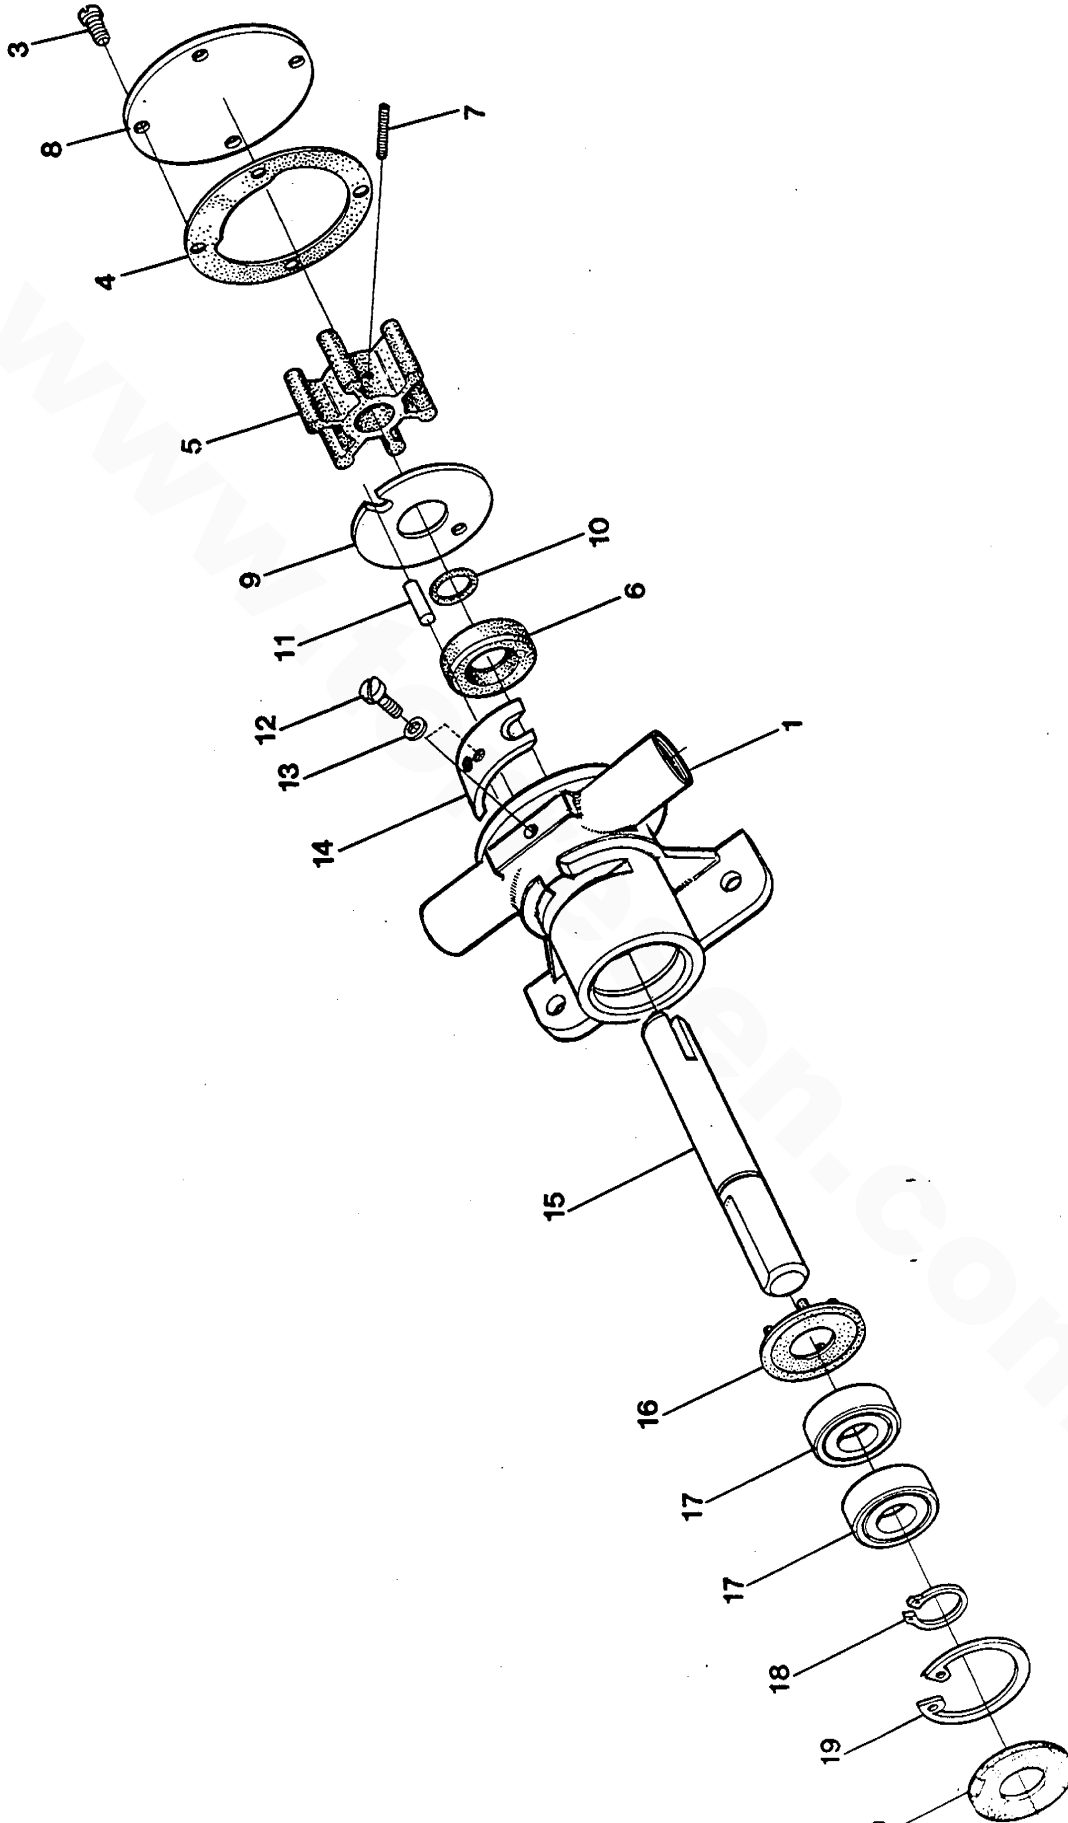

WESTERBEKE 4.5-7.2-9.6 BCGTC/E - SEA WATER PUMP

WESTERBEKE 4.5-7.2-9.6 BCOTC/E - SEA WATER PUMP

REF	PN	NAME	REMARKS	QUAN
1	032617	PUMP	SEA WATER	1
2	032620	KIT	IMPELLER INCL REF 3 THRU 7	1
3		SCREW	COVER-SEE KIT REF 2	4
4	033032	GASKET	IMPELLER COVER	1
5		IMPELLER	SEE KIT REF 2	1
6		SEAL	SEE KIT REF 2	1
7		SCREW	IMPELLER-SEE KIT REF 2	1
8	032625	COVER	IMPELLER	1
9	033036	PLATE	WEAR	1
10	033041	O-RING		1
11	302575	DOWEL		1
12	033038	SCREW	CAM	1
13	033037	WASHER		1
14	033031	CAM		1
15	033035	SHAFT		1
16	033034	COVER	BEARING-INNER	1
17	033042	BEARING		2
18	033045	RING	RETAINING	1
19	033044	RING	RETAINING	1
20	033033	COVER	BEARING-OUTER	1
21	040455	KIT	PUMP MAJOR REBUILD	1