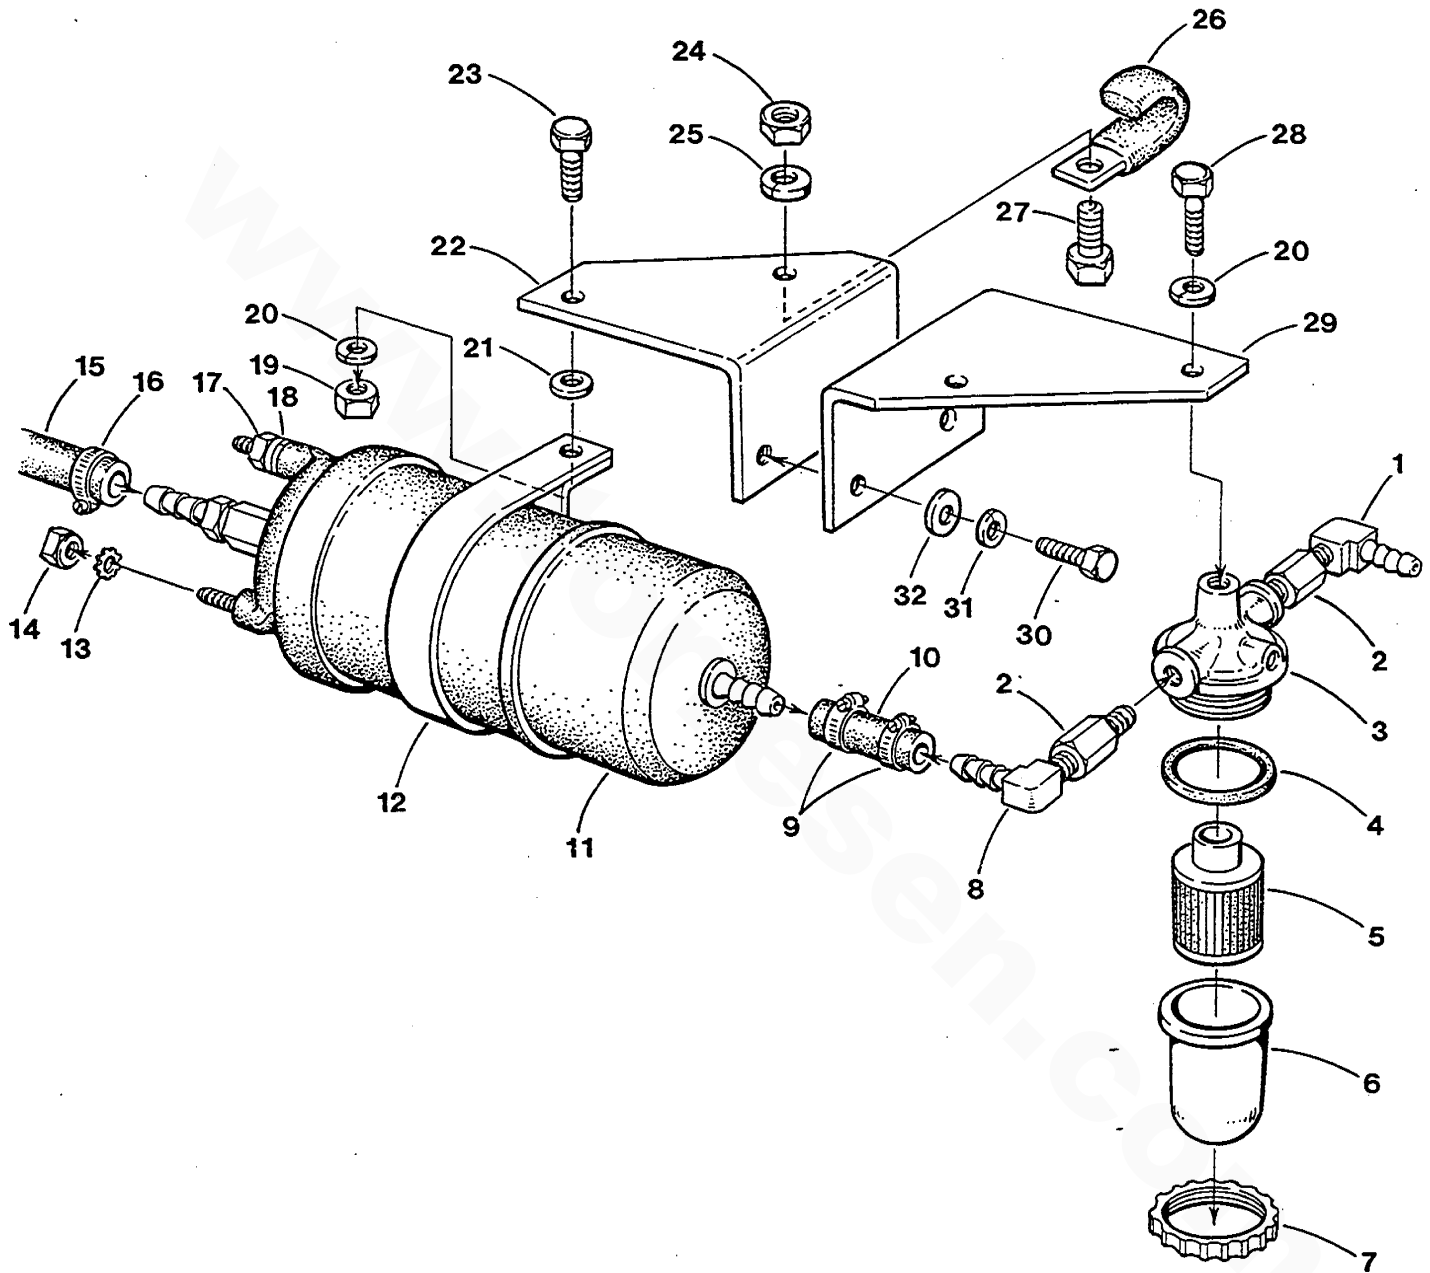

WESTERBEKE 4.5-7.2 BCGTE - FUEL FILTER AND ELECTRONIC PUMP

WESTERBEKE 4.5-7.2 BCGTE - FUEL FILTER AND ELECTRONIC PUMP

REF	PN	NAME	REMARKS	QUAN
1	042794	ELBOW	MALE 1/4 NPT TO 1/2" HOSE	1
2	042669	ADAPTER	1/8 BSPT TO 1/4 NPT	2
3	042817	FILTER	FUEL INCLUDING REF 3 THRU 7	1
4	040879	O-RING		1
5	040838	ELEMENT	FUEL FILTER	1
6	040878	CUP	FUEL FILTER	1
7	042410	NUT	FUEL FILTER	1
8	042926	ELBOW	MALE 1/4 NPT TO 1/2" HOSE	1
9	024906	CLAMP	HOSE 4	2
10	042727	HOSE	1/2" FUEL - INCHES REQUIRED	2
11	042190	PUMP	ELECTRONIC FUEL	1
12	039949	CLAMP		1
13	031914	LOCKWASHER	M 5 DIN 6797A	1
14	038348	NUT	M 5 BRASS	1
15	042680	HOSE	5/16" FUEL - INCHES REQUIRED	2
16	011341	CLAMP	HOSE 8	2
17	031929	NUT	M 4 DIN 934	1
18	031917	LOCKWASHER	M 4 DIN 6797A	1
19	024950	NUT	M10 X 1.25 DIN 934	1
20	019262	LOCKWASHER	M10 DIN 127	2
21	031789	WASHER	M10 DIN 125	1
22	042681	BRACKET	FUEL PUMP	1
23	024952	CAPSCREW	M10 X 1.25 X 25 DIN 961	1
24	015812	NUT	M 6 DIN 934	1
25	031783	LOCKWASHER	M 6 DIN 127	1
26	038074	CLAMP	CABLE	1
27	017012	CAPSCREW	M 6 X 16 DIN 933	1
28	024951	CAPSCREW	M10 X 1.25 X 20 DIN 961	1
29	042682	BRACKET	FUEL FILTER	1
30	013629	CAPSCREW	M10 X 25 DIN 933	1
31	019262	LOCKWASHER	M10 DIN 127	1
32	031789	WASHER	M10 DIN 125	1