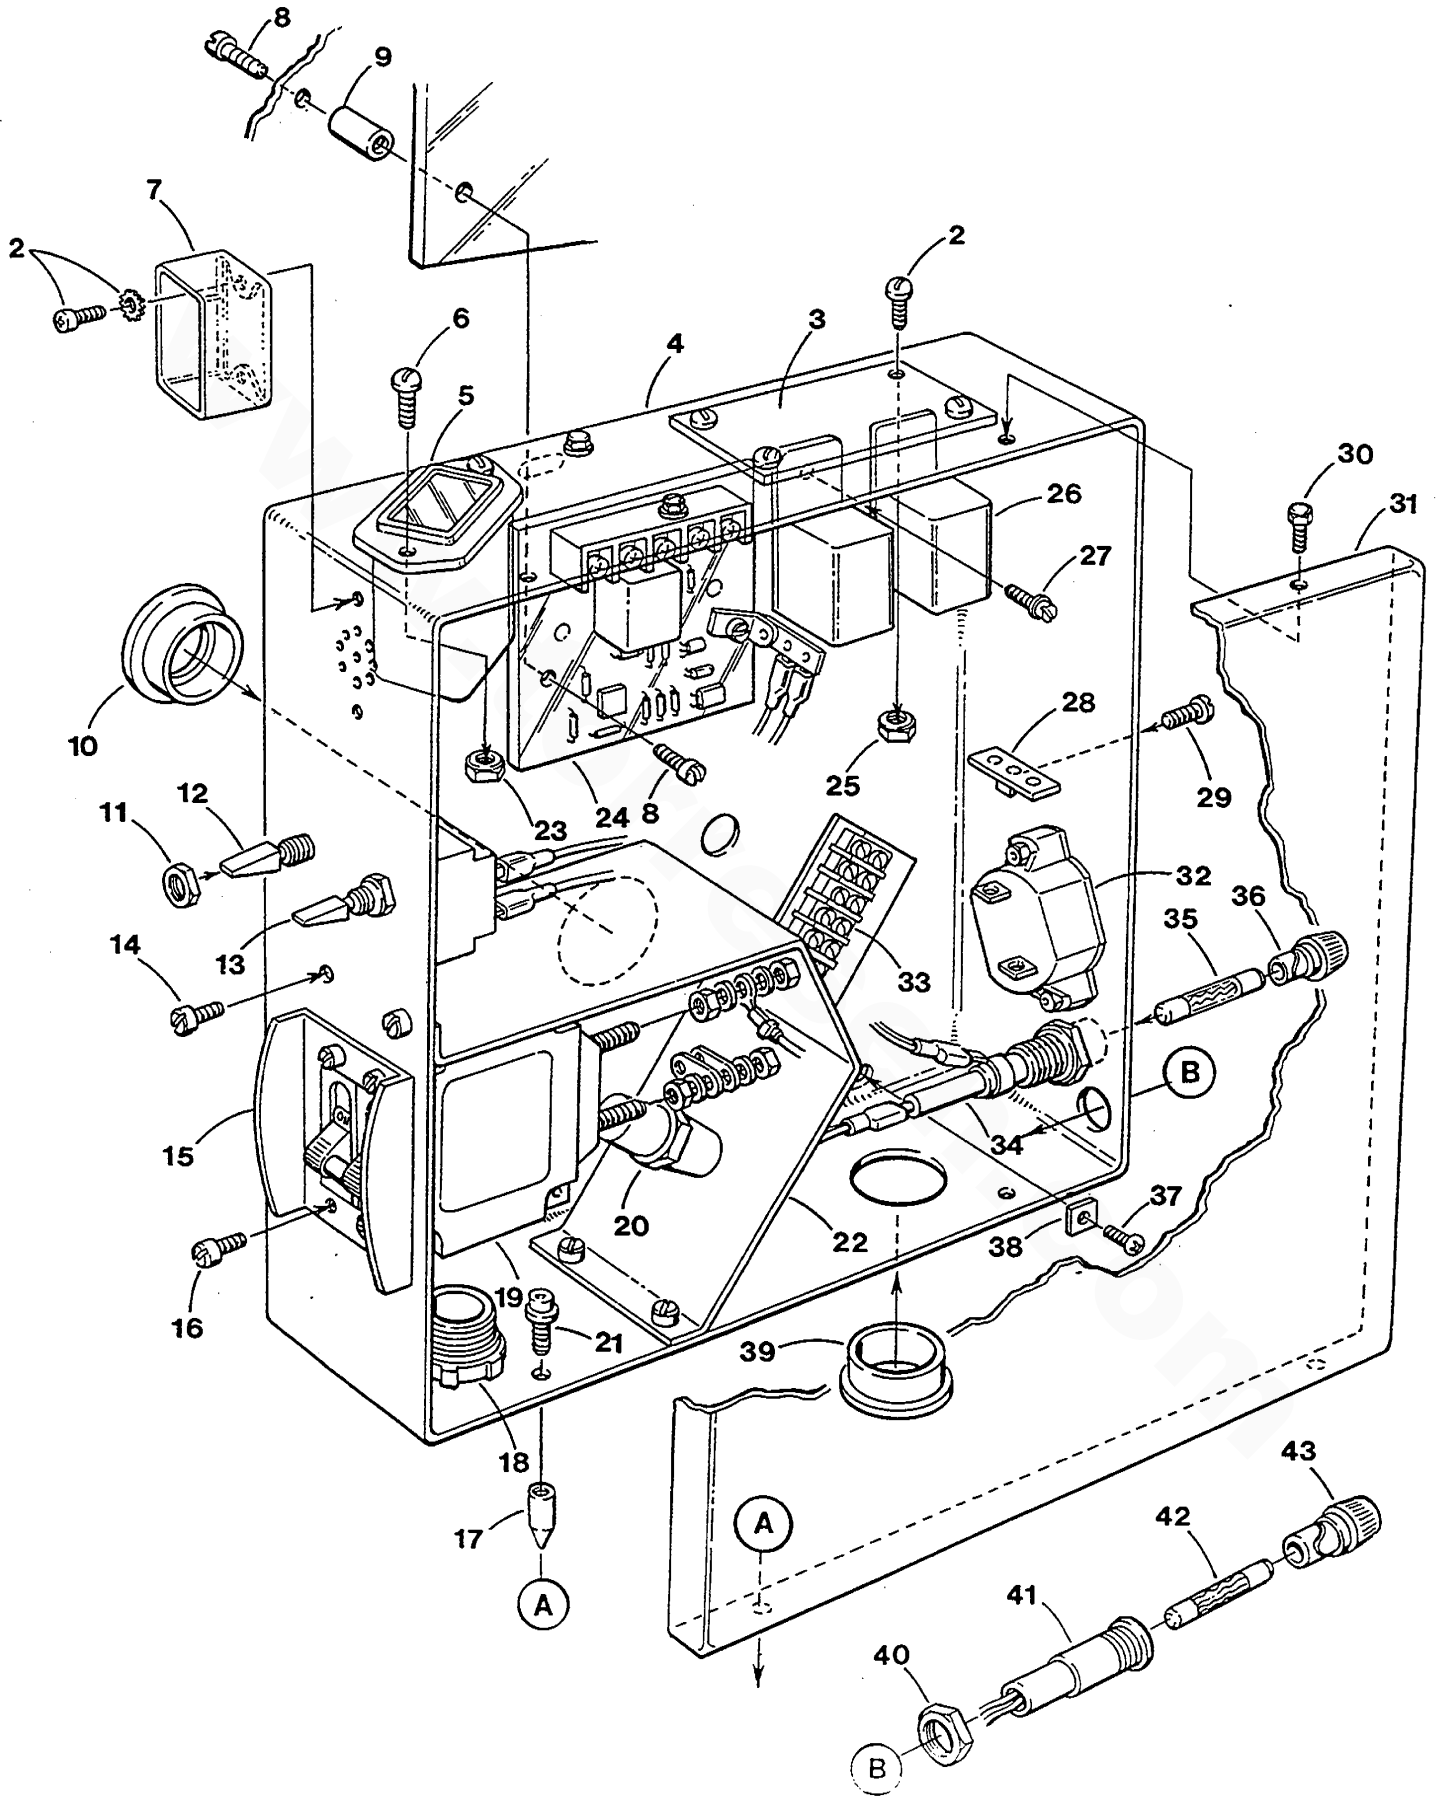

WESTERBEKE 4.5-7.2-9.6 BCGTC - GENERATOR CONTROL PANEL

WESTERBEKE 4.5-7.2-9.6 BCGTC - GENERATOR CONTROL PANEL

REF	PN	NAME	REMARKS	QUAN
1-1	042735	PANEL	CONTROL INCL HARNESS EXCL AC BREAKER	1
1-2	042870	HARNESS		1
1-3	043897	PANEL	CONTROL-SRC INCL HARNESS EXCL AC BREAKER	1
1-4	043937	HARNESS	WITH REMOTE CONNECTOR	1
1-5	043818	CONNECTOR	WITH JUMPER WHEN REMOTE PANEL NOT INSTLD	1
2	031940	SCREW	6-32 X 3/8 W/LOCKWASHER	6
3	042781	PLATE	COVER	1
4	043415	BOX	PANEL	1
5	042388	HOURLMETER		1
6	031853	SCREW	6-32 X 3/8 SS BH	2
7	042253	DUCT	AIR IN	1
8	031852	SCREW	6-32 X 1/4 SS BH	4
9	041180	STANDOFF		2
10	023937	BUSHING		1
11	038042	NUT	SWITCH	2
12	042521	SWITCH	TOGGLE START-STOP	1
13	033632	SWITCH	TOGGLE ON	1
14	031940	SCREW	6-32 X 3/8 W/LOCKWASHER	4
15	039082	GUARD	AC BREAKER	1
16	031852	SCREW	6-32 X 1/4 SS BH	4
17	030775	GUIDE		2
18	042909	CONNECTOR	BOX 1"	1
19-1	043293	BREAKER	AC 20AMP 4.5KW 60HZ 3.75KW 50HZ	1
19-2	043294	BREAKER	AC 30AMP 7.2KW 60HZ 6.0KW 50HZ	1
19-3	043295	BREAKER	AC 40AMP 9.6KW 60HZ	1
19-4	043285	BREAKER	AC 35AMP 8.0KW 50HZ	1
20-1	043086	TERMINAL		1
20-2	043093	STUD	1/4NC X 1	1
20-3	031501	CAPSCREW	1/4NC X 1/2	1
20-4	031750	NUT	1/4NC HEX	1
20-5	031752	LOCKWASHER	1/4	2
20-6	031753	WASHER	1/4 FLAT	2
21	031940	SCREW	6-32 X 3/8 W/LOCKWASHER	2
22	042377	DIVIDER	BOX	1
23	050234	NUT	6-32 KEPS	2
24-1	043240	SHUTDOWN	OVERSPEED	1
24-2	042884	SHUTDOWN	OVERSPEED TO JAN 98	1
25	031837	NUT	6-32 HEX SS	4