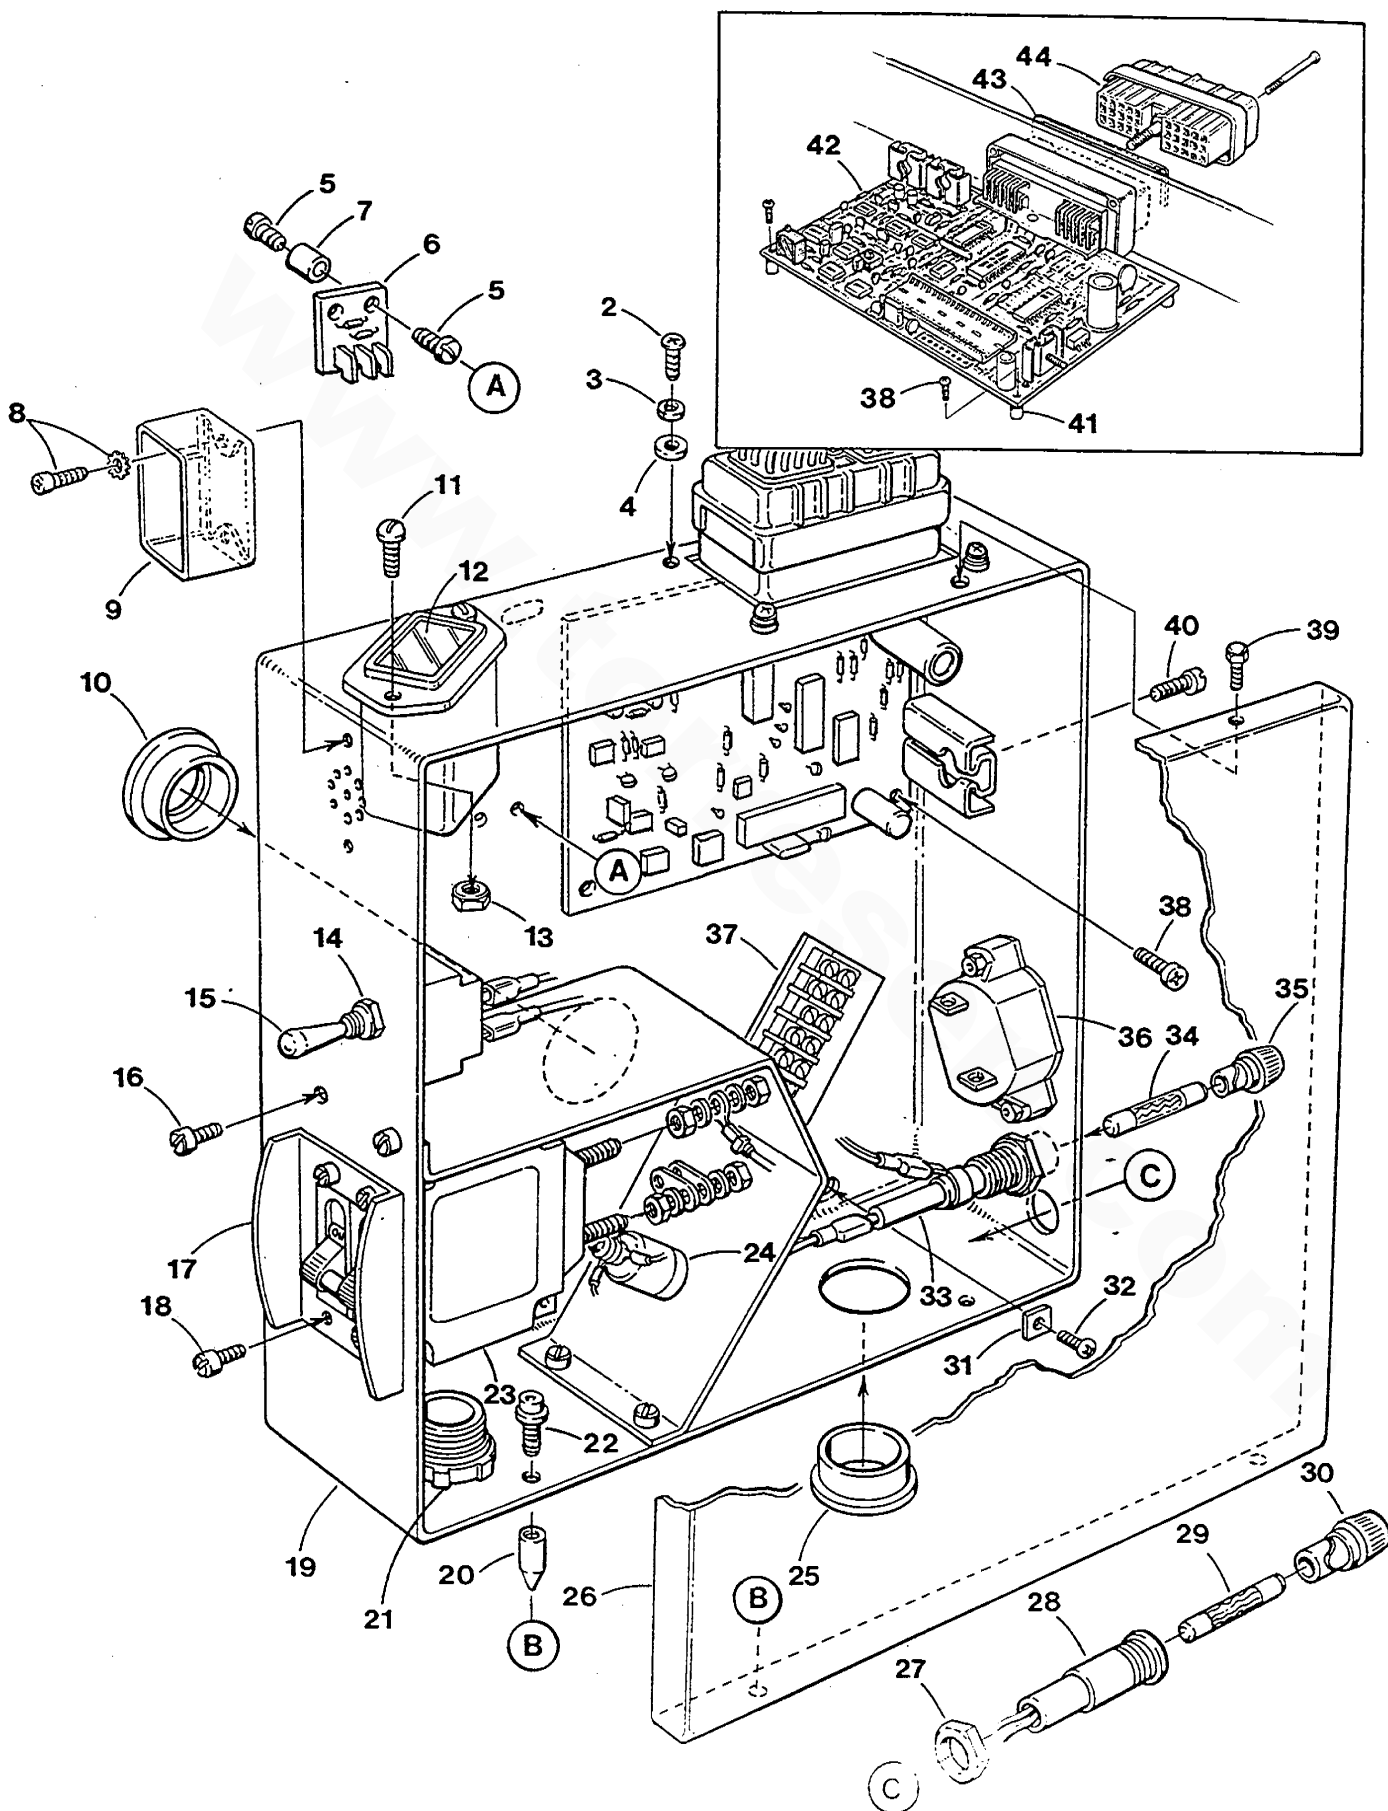

WESTERBEKE 4.5-7.2 BCGTE - GENERATOR CONTROL PANEL

WESTERBEKE 4.5-7.2 BCGTE - GENERATOR CONTROL PANEL

REF	PN	NAME	REMARKS	QUAN
1	042484	PANEL	CONTROL INCL HARNESS EXCL AC BREAKER	1
2	042819	SCREW	4-40 X 5/16 SS	4
3	031895	LOCKWASHER	4 SS	4
4	031894	WASHER	4 FLAT SS	4
5	043250	SCREW	6-32 X 3/16 SS	4
6	043523	DIODE	PC BOARD ASSEMBLY	1
7	050496	STANDOFF		2
8	031940	SCREW	6-32 X 3/8 W/LOCKWASHER	2
9	042253	DUCT	AIR IN	1
10	023937	BUSHING		1
11	031853	SCREW	6-32 X 3/8 SS BH	2
12	042388	HOURMETER		1
13	050234	NUT	6-32 KEPS	2
14	038042	NUT	SWITCH	1
15	042486	SWITCH	TOGGLE	1
16	031940	SCREW	6-32 X 3/8 W/LOCKWASHER	4
17	039082	GUARD	AC BREAKER	1
18	031852	SCREW	6-32 X 1/4 SS BH	4
19	043415	BOX	PANEL	1
20	030775	GUIDE		2
21	042909	CONNECTOR	BOX 1"	1
22	031940	SCREW	6-32 X 3/8 W/LOCKWASHER	2
23-1	043293	BREAKER	AC 20AMP 4.5KW 60HZ 3.75KW 50HZ	1
23-2	043294	BREAKER	AC 30AMP 7.2KW 60HZ 6.0KW 50HZ	1
24-1	043086	TERMINAL		1
24-2	043093	STUD	1/4NC X 1	1
24-3	031501	CAPSCREW	1/4NC X 1/2	1
24-4	031750	NUT	1/4NC HEX	1
24-5	031752	LOCKWASHER	1/4	2
24-6	031753	WASHER	1/4 FLAT	2
25	042933	BOOT		1
26	043411	COVER	PANEL BOX	1
27		NUT	FUSE HOLDER	1
28	043828	HOLDER	FUSE	1
29	043634	FUSE	30 AMP	1
30	043829	CARRIER	FUSE	1