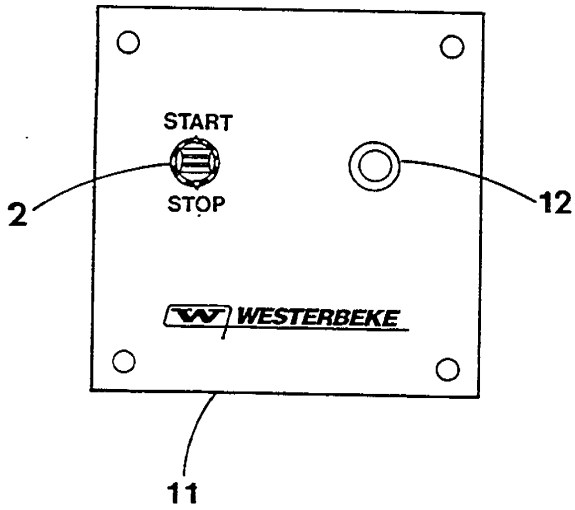

WESTERBEKE 4.5-7.2-9.6 BCGTC/E - REMOTE CONTROL PANELS

WESTERBEKE 4.5-7.2-9.6 BCGTC/E - REMOTE CONTROL PANELS

REF	PN	NAME	REMARKS	QUAN
1	042826	PANEL	REMOTE CONTROL BCGTC	1
2	042521	SWITCH	TOGGLE START-STOP	1
3	032975	LED	GREEN	1
4	033632	SWITCH	TOGGLE	1
5	042496	BLOCK	TERMINAL 6 POSITION	1
6	042498	MARKER	TERMINAL BLOCK	1
7	050559	NUT	6-32 SMALL HEX SS	4
8	031839	LOCKWASHER	6	4
9	013724	DIODE	LED 32975	1
10	013723	RESISTOR	LED 32975	1
11	042610	PANEL	REMOTE CONTROL BCGTE	1
12	042499	LED	RED	1