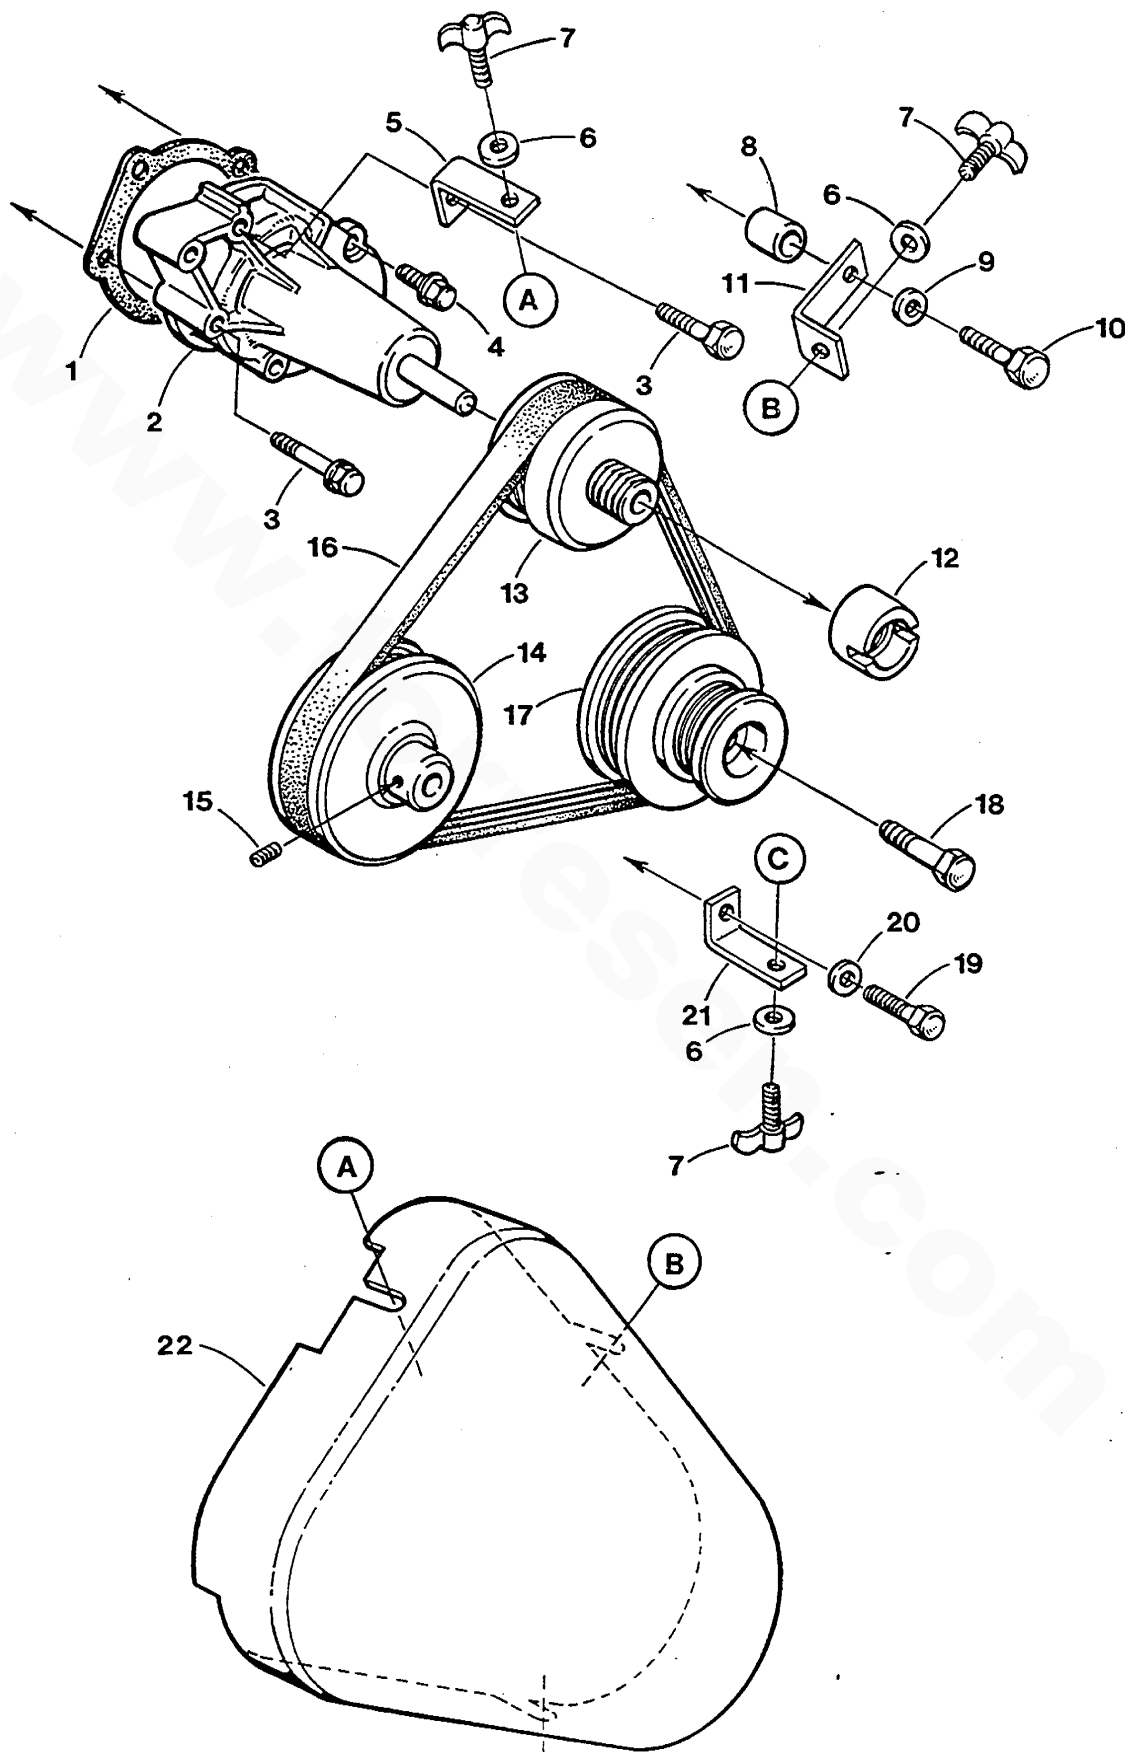

WESTERBEKE 4.5-7.2 BCGTE - FRESH WATER PUMP - BELT - BELT GUARD

WESTERBEKE 4.5-7.2 BCGTE - FRESH WATER PUMP - BELT - BELT GUARD

REF	PN	NAME	REMARKS	QUAN
1	043005	GASKET	FRESH WATER PUMP	1
2	043809	PUMP	FRESH WATER INCLUDING REF 1-2-12-13	1
3	301590	CAPSCREW	M 6 X 35 JIS 7 W/LOCKWASHER	3
4	043065	CAPSCREW	M 6 X 18 JIS 7 W/LOCKWASHER	2
5	042577	BRACKET	BELT GUARD	1
6	033372	WASHER	FLAT	3
7	033228	WINGSCREW	10-32 X 1/2	3
8	021722	SPACER		1
9	031783	LOCKWASHER	M 6 DIN 127	1
10	013590	CAPSCREW	M 6 X 30 DIN 933	1
11	042578	BRACKET	BELT GUARD	1
12	042800	NUT	FRESH WATER PUMP PULLEY	1
13	042797	PULLEY	FRESH WATER PUMP	1
14	042774	PULLEY	SEA WATER PUMP	1
15	011357	SETSCREW	PULLEY	1
16	042790	BELT		1
17	042795	PULLEY	CRANKSHAFT	1
18	042980	BOLT	CRANKSHAFT PULLEY	1
19	017012	CAPSCREW	M 6 X 16 DIN 933	1
20	031783	LOCKWASHER	M 6 DIN 127	1
21	042579	BRACKET	BELT GUARD	1
22	042384	GUARD	BELT	1