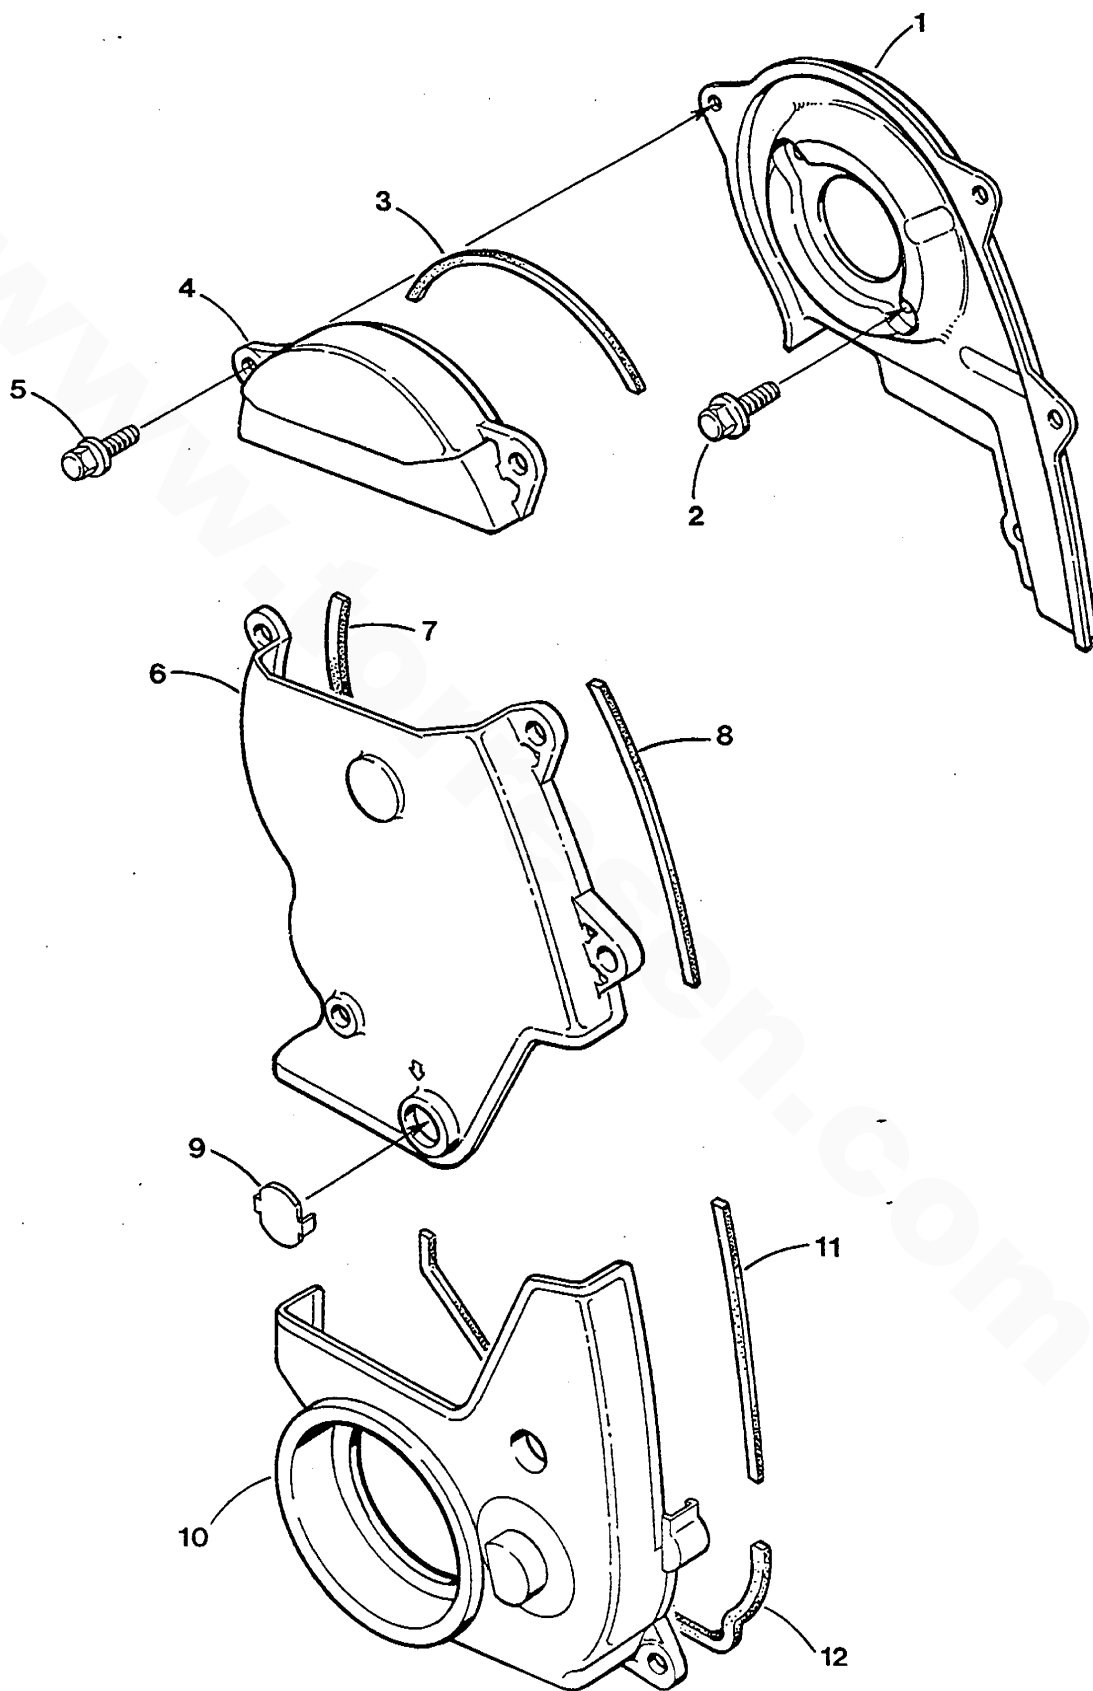

WESTERBEKE 4.5-7.2-9.6 BCGTC/E - TIMING BELT COVER

WESTERBEKE 4.5-7.2-9.6 BCGTC/E - TIMING BELT COVER

REF	PN	NAME	REMARKS	QUAN
1	043019	COVER	TIMING BELT TOP REAR	1
2	033669	CAPSCREW	M 6 X 16 JIS-FLANGE	3
3	042985	GASKET	TIMING BELT COVER	1
4	043031	COVER	TIMING BELT TOP INCLUDING REF 3	1
5	033669	CAPSCREW	M 6 X 16 JIS-FLANGE	6
6	043007	COVER	TIMING BELT INCLUDING REF 7-8-9	1
7	042988	GASKET	TIMING BELT COVER	1
8	042985	GASKET	TIMING BELT COVER	1
9	042947	COVER	TIMING BELT ACCESS	1
10	042989	COVER	TIMING BELT LOWER INCLUDING REF 11-12	1
11	042967	GASKET	TIMING BELT	1
12	042966	GASKET	TIMING BELT	1