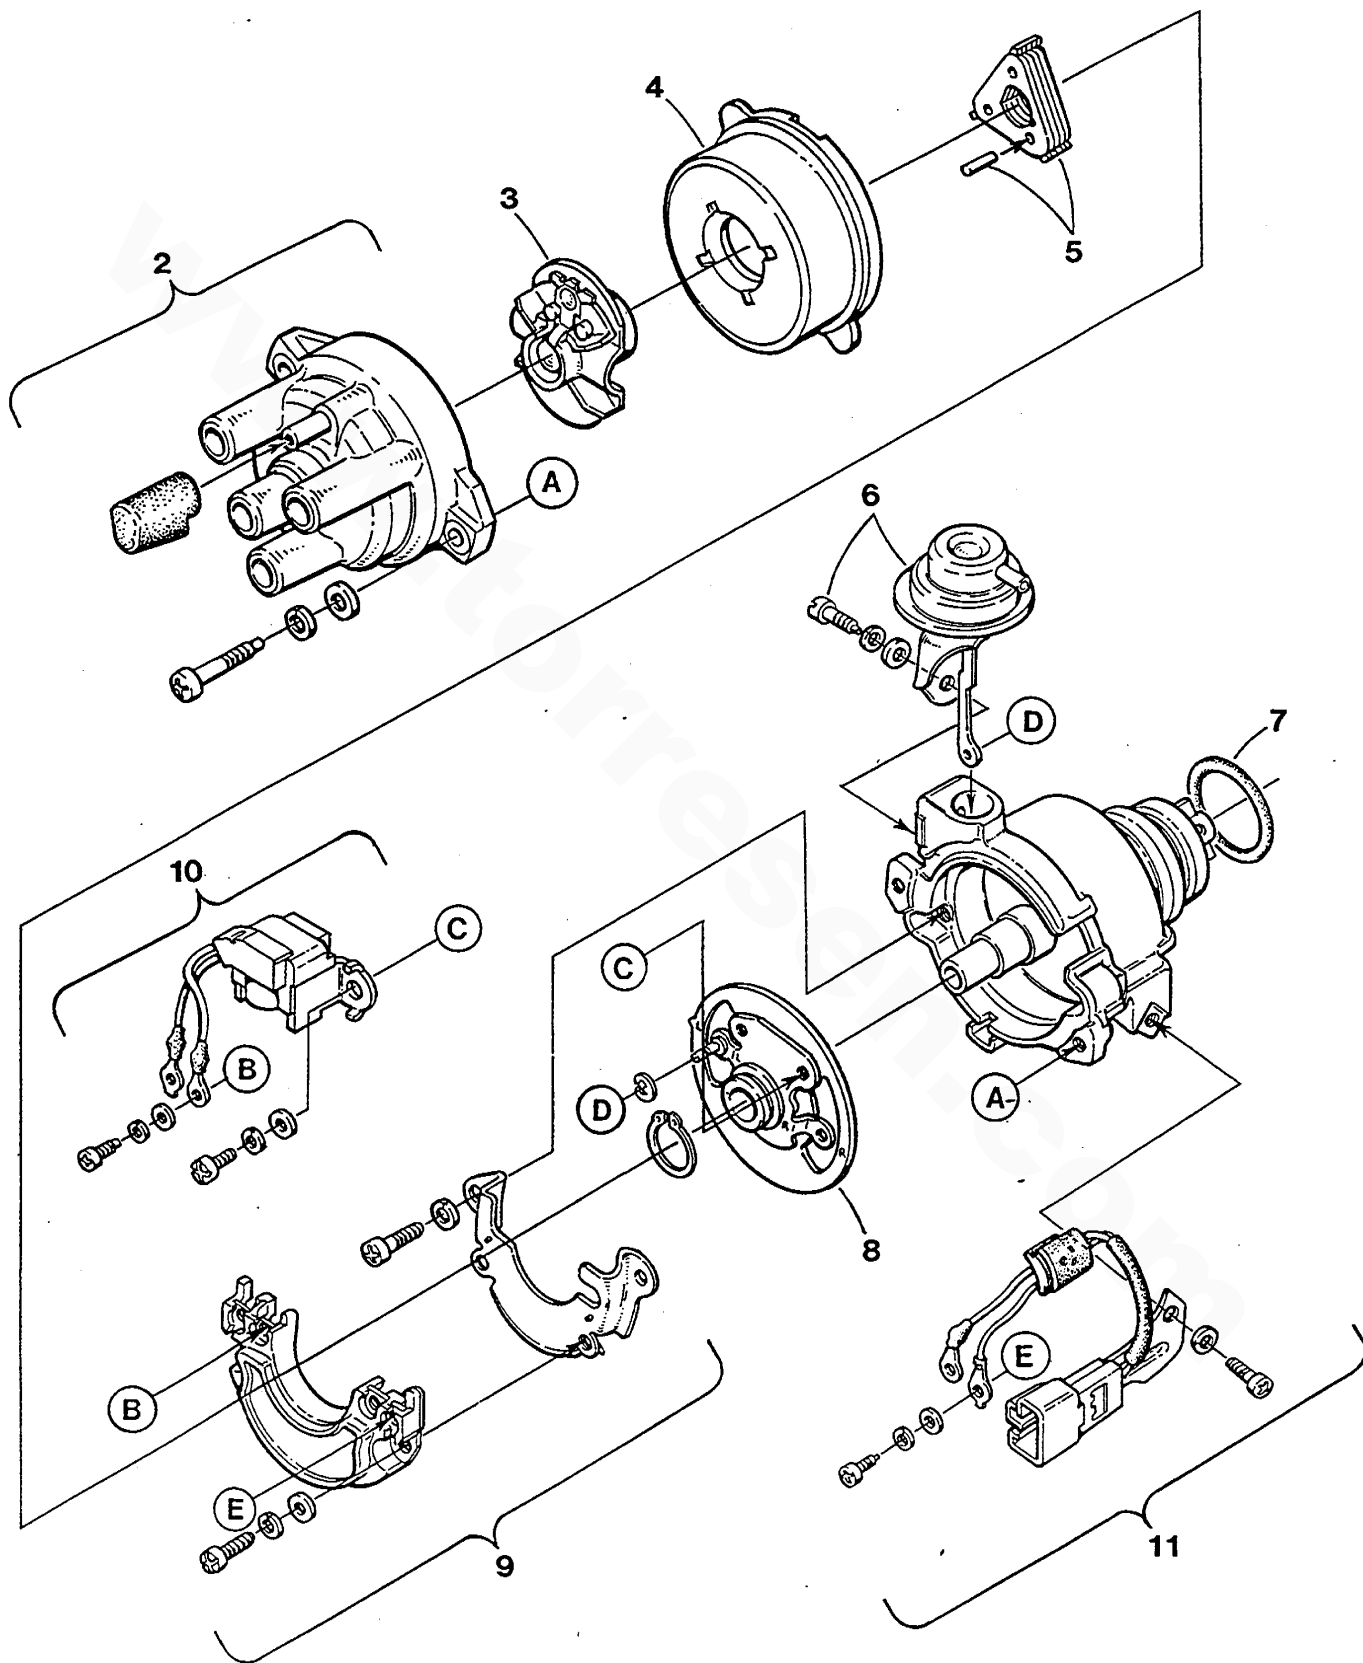

WESTERBEKE 4.5-7.2-9.6 BCGTC/E - DISTRIBUTOR

WESTERBEKE 4.5-7.2-9.6 BCGTC/E - DISTRIBUTOR

REF	PN	NAME	REMARKS	QUAN
1	042488	DISTRIBUTR	ASSEMBLY	1
2	043059	CAP	DISTRIBUTOR INCLUDING SCREWS	1
3	043050	ROTOR		1
4	043056	COVER	DISTRIBUTOR BREAKER	1
5	043055	ROTOR	DISTRIBUTOR IGNITER SIGNAL	1
6	043057	MODULE	DISTRIBUTOR VACUUM ADVANCE INCL SCREWS	1
7	043049	O-RING		1
8	043052	BREAKER	DISTRIBUTOR	1
9	043053	IGNITER	KIT INCLUDING SCREWS	1
10	043054	MODULE	DISTRIBUTOR PICKUP INCLUDING SCREWS	1
11	043058	CABLE	DISTRIBUTOR INCLUDING SCREWS	1
12	043051	SCREW SET	ALL SCREWS FOR REF 6 THRU 11	1

www.torresen.com