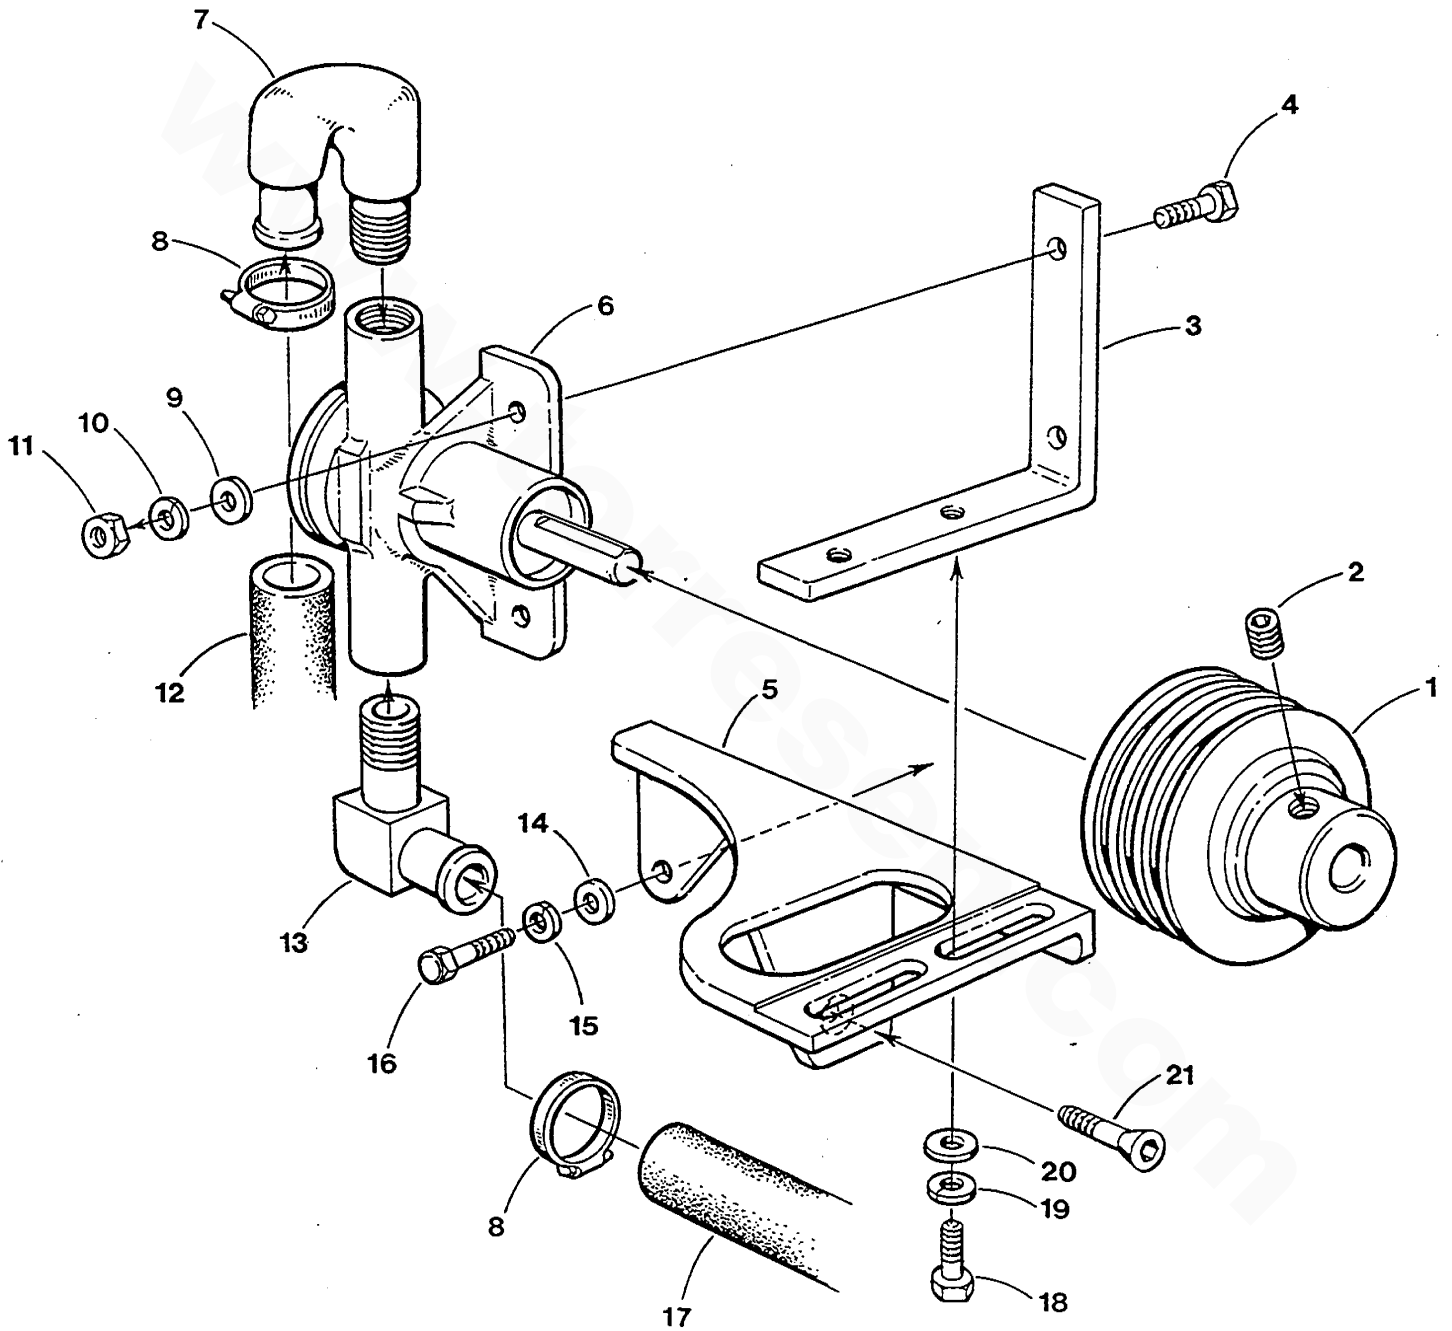

WESTERBEKE 4.5-7.2-9.6 BCGTC/E - SEA WATER SYSTEM

WESTERBEKE 4.5-7.2-9.6 BCGTC/E - SEA WATER SYSTEM

REF	PN	NAME	REMARKS	QUAN
1	042774	PULLEY	SEA WATER PUMP	1
2	011357	SETSCREW	PULLEY	1
3	042023	BRACKET	SEA WATER PUMP ADJUST	1
4	018804	CAPSCREW	M 6 X 20 DIN 933	2
5	042281	BRACKET	SEA WATER PUMP	1
6	032617	PUMP	SEA WATER	1
7	042126	ELBOW	3/8 NPT TO 3/4" HOSE 180	1
8	011386	CLAMP	HOSE 12	2
9	031784	WASHER	M 6 DIN 125	2
10	031783	LOCKWASHER	M 6 DIN 127	2
11	015812	NUT	M 6 DIN 934	2
12		HOSE	CUSTOMER SUPPLIED	1
13	042257	ELBOW	3/8 NPT TO 3/8" HOSE	1
14	031787	WASHER	M 8 DIN 125	1
15	031786	LOCKWASHER	M 8 DIN 127	1
16	013630	CAPSCREW	M 8 X 25 DIN 933	1
17-1	042934	HOSE	GASDENSER TO EXCHANGER BCGTC	1
17-2	036654	HOSE	SEA WATER PUMP TO EXCHANGER	1
18	018804	CAPSCREW	M 6 X 20 DIN 933	2
19	031783	LOCKWASHER	M 6 DIN 127	2
20	031784	WASHER	M 6 DIN 125	2
21	200442	CAPSCREW	M10 X 1.25 X 20 DIN 7991	1