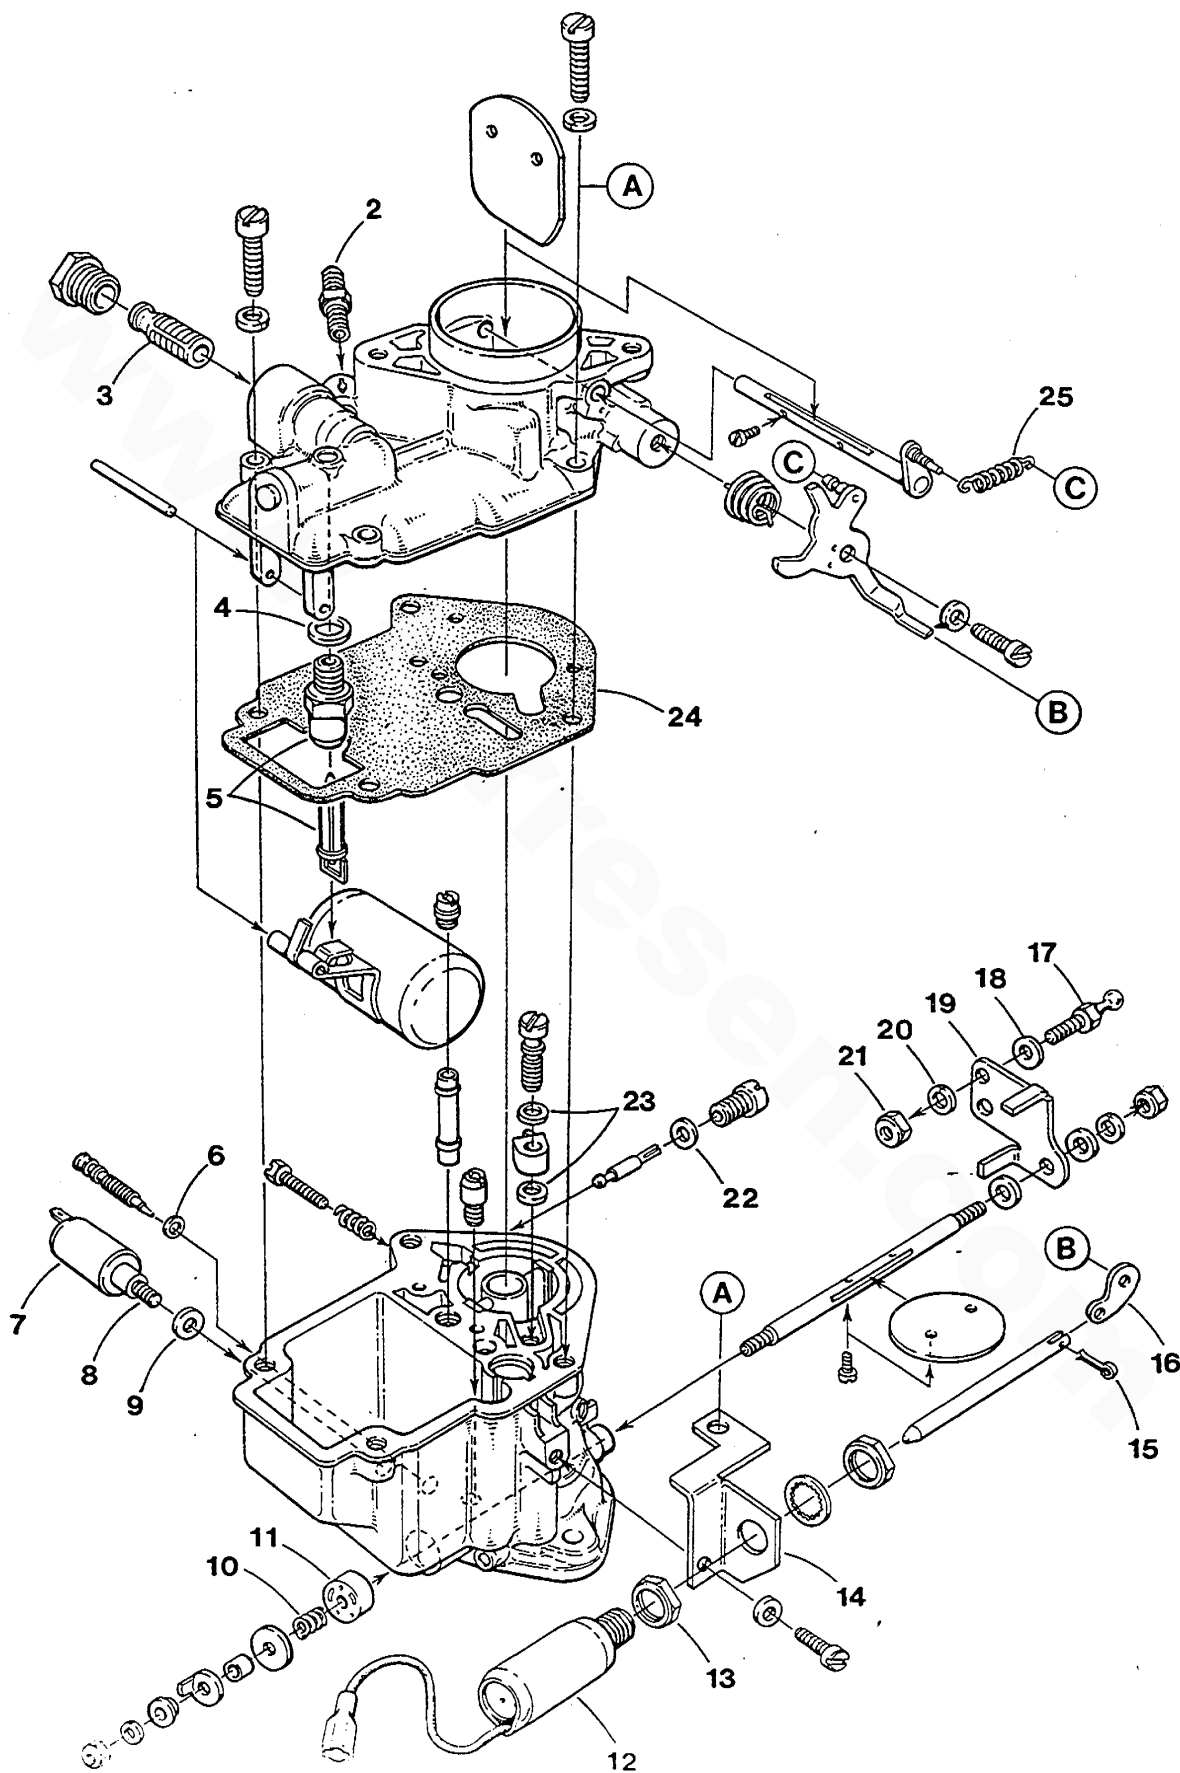

WESTERBEKE 4.5-7.2-9.6 BCGTC - CARBURETOR

WESTERBEKE 4.5-7.2-9.6 BCGTC - CARBURETOR

REF	PN	NAME	REMARKS	QUAN
1	042776	CARBURETOR		1
2-1	013346	CONNECTOR	MALE 1/8 NPT TO 3/16 COMPRESSION	1
2-2	013344	NUT	3/16 COMPRESSION	1
2-3	013343	FERRULE	3/16 COMPRESSION	1
3	038090	FILTER	FUEL	1
4	036276	GASKET	NEEDLE VALVE	1
5	038097	VALVE	NEEDLE & SEAT	1
6	038092	GASKET	IDLE SCREW	1
7	043800	SOLENOID	INCLUDING JET	1
8	042732	JET	112	1
9	037846	WASHER		1
10	038094	SPRING	ROTARY VALVE	1
11	038096	VALVE	ROTARY	1
12	038038	SOLENOID	CHOKE 12 VDC	1
13	038042	NUT	15/32-32	1
14	037751	BRACKET	CHOKE SOLENOID	1
15	011796	PIN	COTTER 1/16 X 1/2 SS	1
16	037819	LINKAGE	SOLENOID	1
17	019364	BALLJOINT		1
18	031848	WASHER	10 FLAT SS	1
19	035291	LEVER	THROTTLE	1
20	031849	LOCKWASHER	10 SS	1
21	031847	NUT	10-32 HEX SS	1
22	038091	GASKET	IDLE JET	1
23	036275	GASKET	ACCELERATOR PUMP JET	2
24	038093	GASKET	COVER	1
25	038041	SPRING		1
26	038100	KIT	CARBURETOR REPAIR 3-5-6-10-11-22-23-24	1