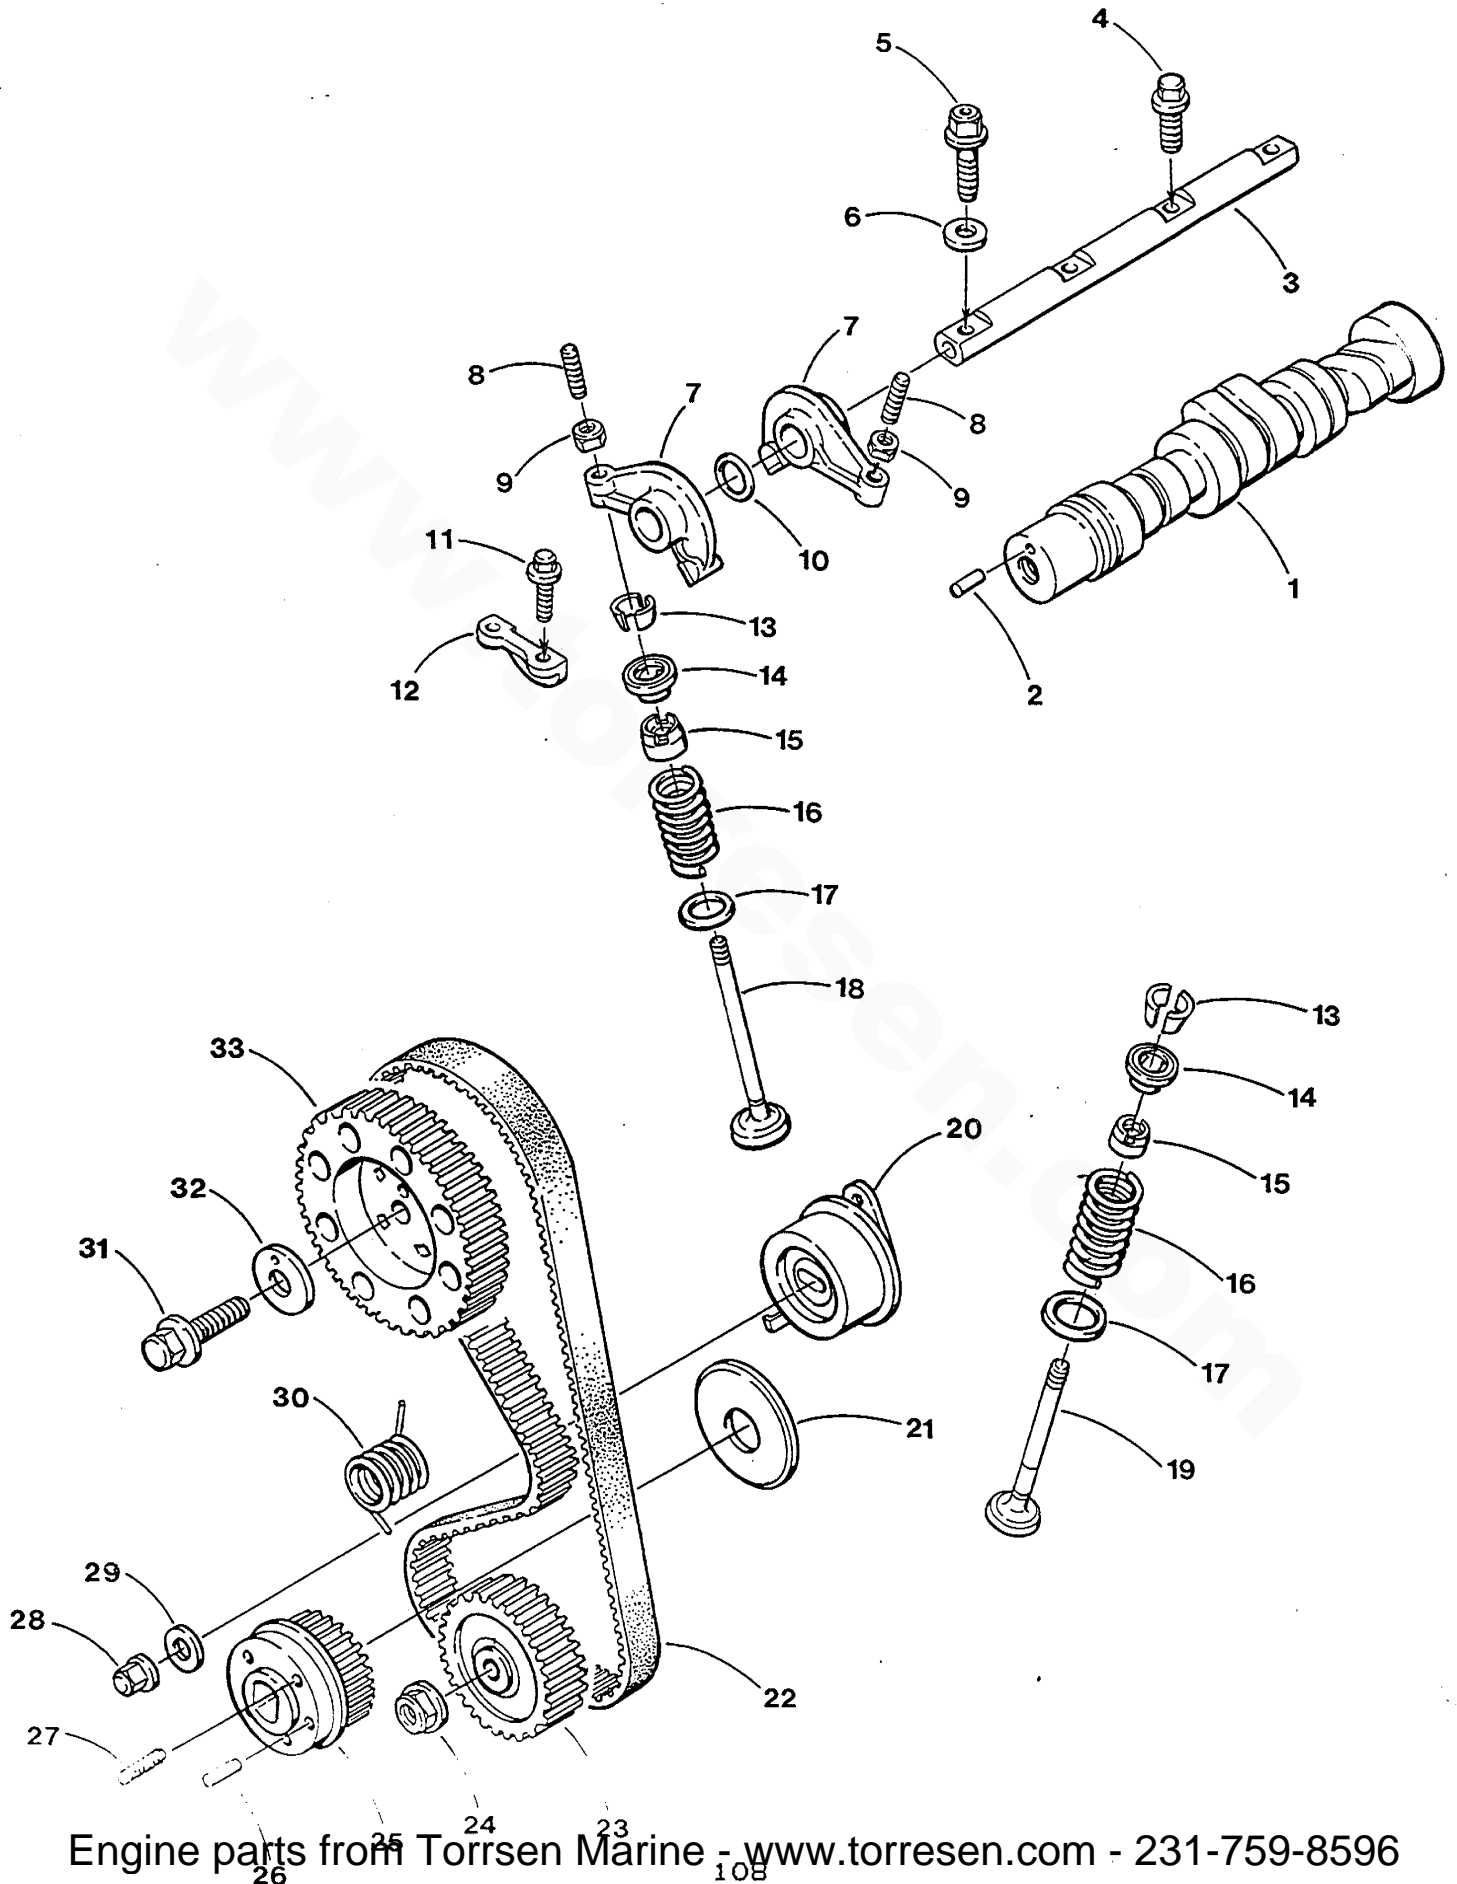

WESTERBEKE 4.5-7.2-9.6 BCGTC/E - VALVES - ROCKER SHAFT - CAMSHAFT

WESTERBEKE 4.5-7.2-9.6 BCGTC/E - VALVES - ROCKER SHAFT - CAMSHAFT

REF	PN	NAME	REMARKS	QUAN
1	043023	CAMSHAFT	INCLUDING REF 2	1
2	043011	PIN		1
3	042994	SHAFT	ROCKER	1
4	042995	BOLT	ROCKER SHAFT INCLUDING WASHER	2
5	042992	BOLT	ROCKER SHAFT FLANGE	2
6	042993	WASHER		2
7	042971	ROCKER		6
8	042977	SCREW	ROCKER ADJUST	6
9	042948	NUT	ROCKER ADJUST	6
10	042961	WASHER	ROCKER SHAFT	3
11	043064	CAPSCREW	M 6 X 14 JIS-FLANGE	2
12	042987	PLATE	CAMSHAFT THRUST	1
13	042952	COLLET	VALVE	12
14	042962	SEAT	VALVE SPRING UPPER	6
15	030242	SEAL	VALVE STEM	6
16	042999	SPRING	VALVE	6
17	042965	SEAT	VALVE SPRING LOWER	6
18	042978	VALVE	INTAKE	3
19	042979	VALVE	EXHAUST	3
20	042990	TENSIONER	TIMING BELT	1
21	042996	FLANGE	CRANKSHAFT TIMING BELT PULLEY	1
22	043036	BELT	TIMING	1
23	043021	PULLEY	OIL PUMP	1
24	042963	NUT	OIL PUMP PULLEY	1
25	043024	PULLEY	CRANKSHAFT TIMING BELT INCL REF 26	1
26	043068	PIN	SPRING	1
27	042894	PIN	CRANKSHAFT PULLEY	4
28	033668	NUT	M 8 JIS-FLANGE	1
29	043067	WASHER	TENSIONER	1
30	043009	SPRING	TENSIONER	1
31	041429	CAPSCREW	M10 X 1.25 X 30 JIS-FLANGE	1
32	042954	WASHER	CAMSHAFT TIMING PULLEY	1
33	043008	PULLEY	CAMSHAFT TIMING BELT	1