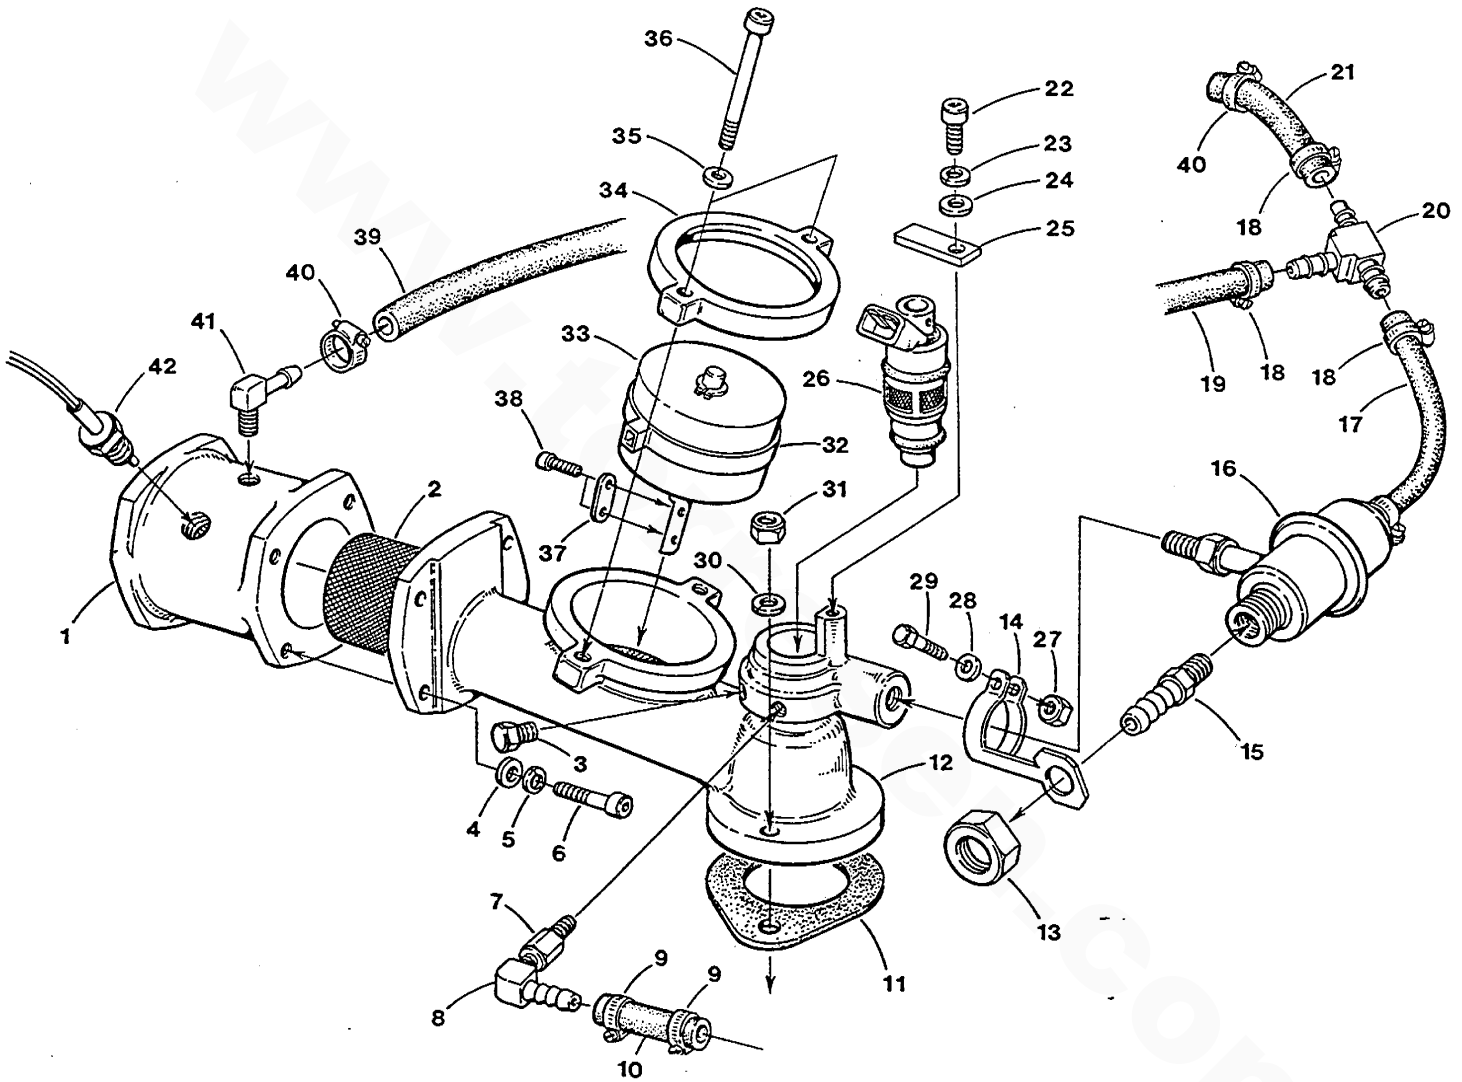

WESTERBEKE 4.5-7.2 BCGTE - THROTTLE BODY - FUEL REGULATOR - INJECTOR

WESTERBEKE 4.5-7.2 BCGTE - THROTTLE BODY - FUEL REGULATOR - INJECTOR

REF	PN	NAME	REMARKS	QUAN
1	042445	HOUSING	FLAME ARRESTOR	1
2	042584	SCREEN	FLAME ARRESTOR	1
3	042738	VALVE	TEST	1
4	031781	WASHER	M 5 DIN 125	4
5	031780	LOCKWASHER	M 5 DIN 127	4
6	042632	CAPSCREW	M 5 X 20 DIN 912	4
7	013339	ADAPTER	1/8 NPT MALE-FEMALE	1
8	042671	ELBOW	1/8 NPT TO 5/16" HOSE	1
9	011341	CLAMP	HOSE 8	2
10	042680	HOSE	5/16" FUEL - INCHES REQUIRED	2
11	042311	GASKET	THROTTLE BODY TO MANIFOLD	1
12	042625	BODY	THROTTLE	1
13	031826	NUT	5/8NF JAM HEX	1
14	042629	CLAMP	FUEL REGULATOR	1
15	042668	ADAPTER	REGULATOR	1
16	042443	REGULATOR	FUEL PRESSURE	1
17	036869	HOSE	3/16" REGULATOR TO TEE - INCHES REQUIRED	9
18	040384	CLAMP	HOSE	5
19	036869	HOSE	3/16" TEE TO MANIFOLD - INCHES REQUIRED	6
20	042617	TEE		1
21	036869	HOSE	3/16" TEE TO MAP SENSOR - INCHES REQD	9
22	042632	CAPSCREW	M 5 X 20 DIN 912	1
23	031780	LOCKWASHER	M 5 DIN 127	1
24	031781	WASHER	M 5 DIN 125	1
25	042309	TAB	INJECTOR RETAINING	1
26	042221	INJECTOR	FUEL	1
27	018241	NUT	M 5 DIN 934	1
28	031780	LOCKWASHER	M 5 DIN 127	1
29	018248	CAPSCREW	M 5 X 25 DIN 933	1
30	031783	LOCKWASHER	M 6 DIN 127	2
31	015812	NUT	M 6 DIN 934	2
32	050208	TIEWRAP		1
33	042135	ACTUATOR	ROTARY	1
34	042773	BRACKET	ACTUATOR HOLD DOWN	1
35	031780	LOCKWASHER	M 5 DIN 127	2
36	031919	CAPSCREW	M 5 X 35 DIN 912	2
37	042308	PLATE	THROTTLE	1
38	042692	CAPSCREW	M 2 X 6 DIN 912	2
39	035435	HOSE	5/16" - INCHES REQUIRED	8
40	024906	CLAMP	HOSE 4	3
41	024907	ELBOW		1
42	042748	SENSOR	AIR	1