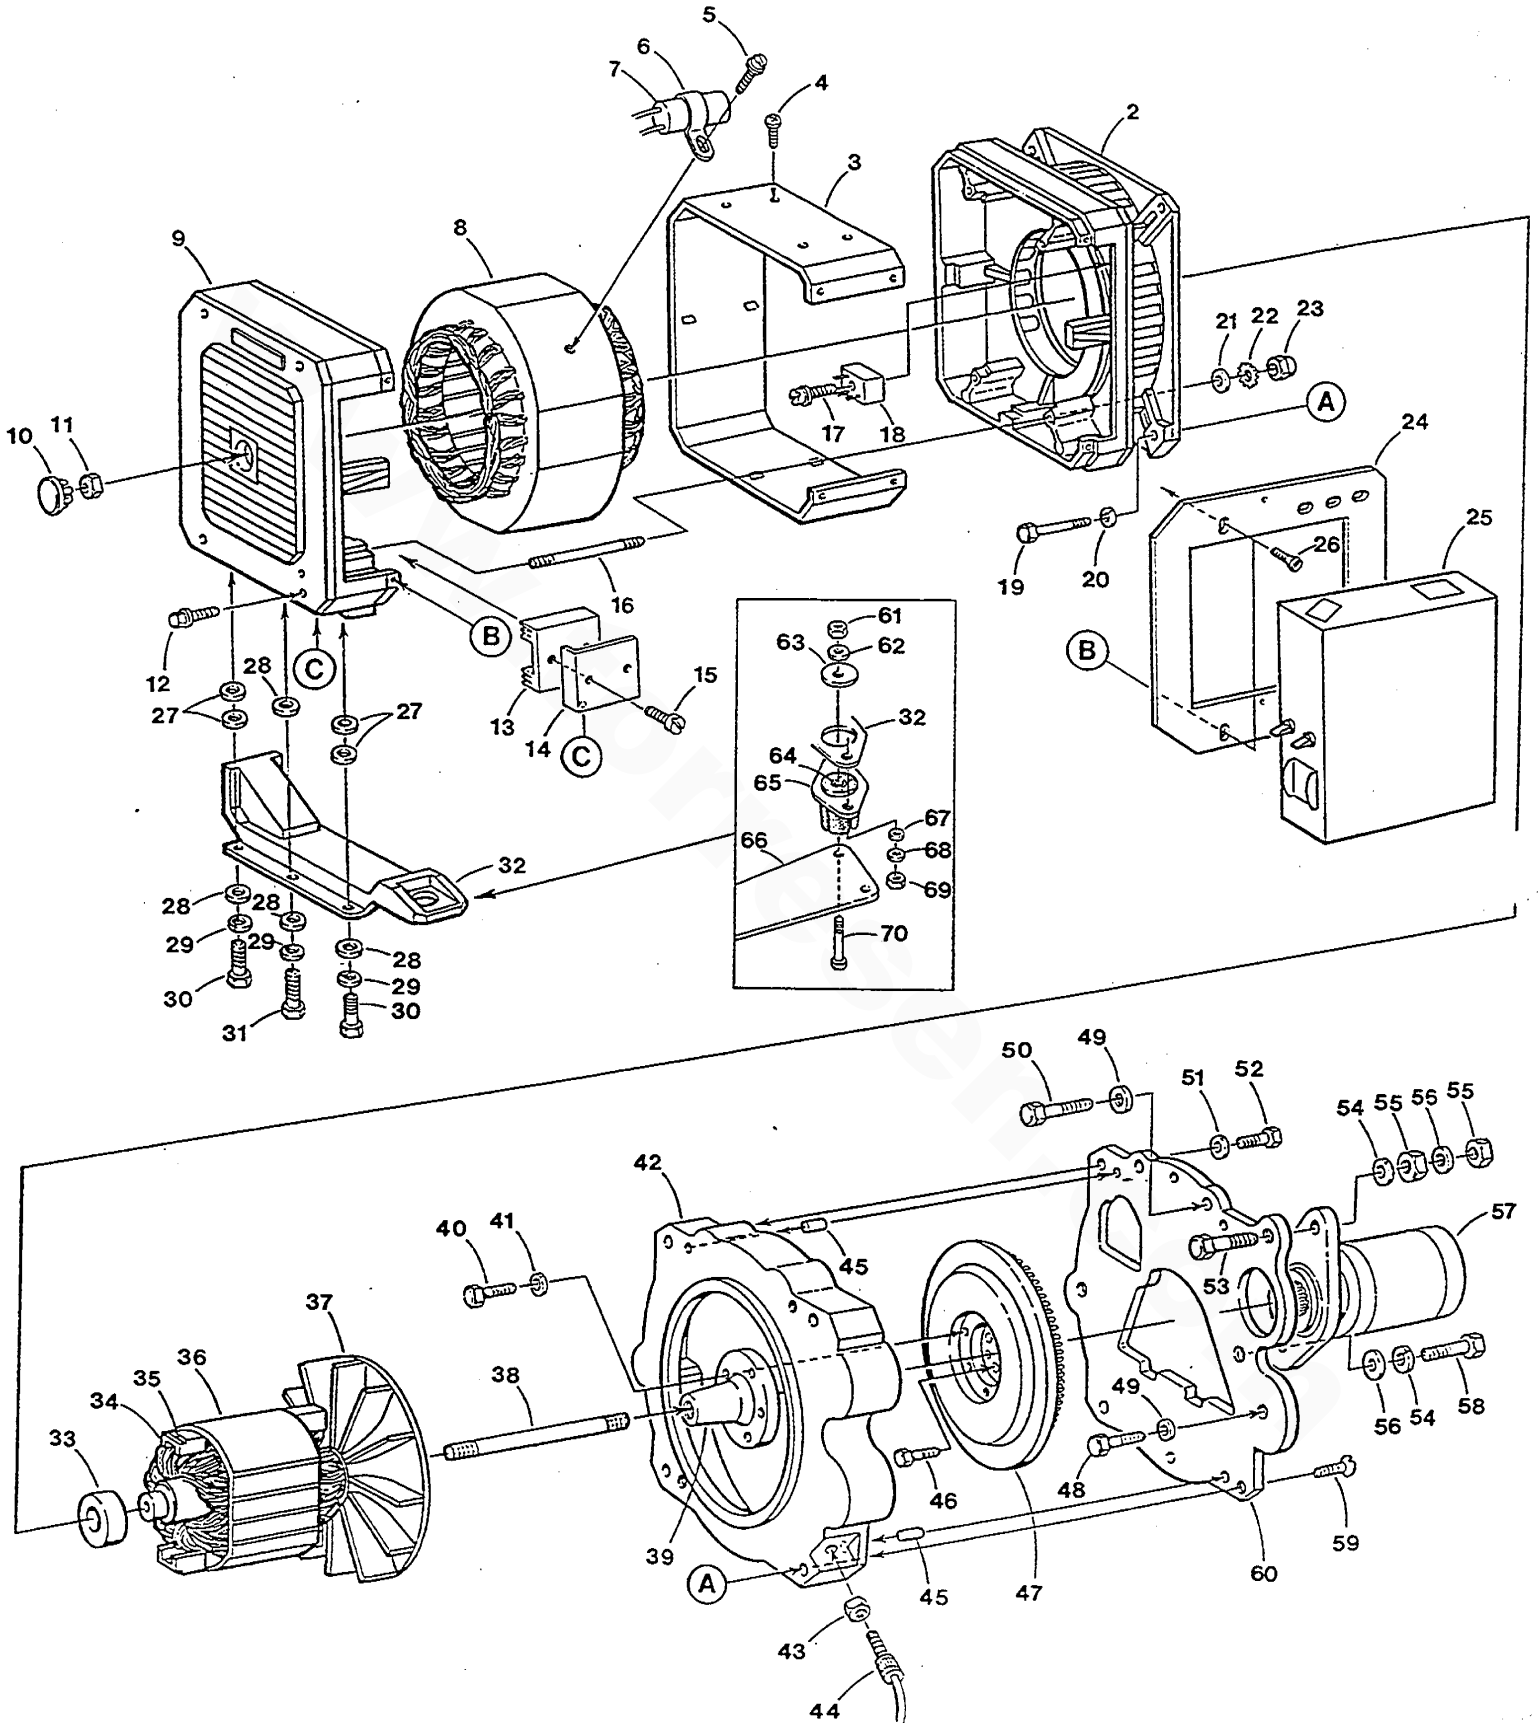

WESTERBEKE 4.5-7.2-9.6 BCGTC/E - BACK END - GENERATOR - REAR MOUNTS

WESTERBEKE 4.5-7.2-9.6 BCGTC/E - BACK END - GENERATOR - REAR MOUNTS

REF	PN	NAME	REMARKS	QUAN
17-1	041472	FLYWHEEL	INCLUDING RING GEAR	1
34	044942	DIODE		2
35	044956	VARISTOR		2
36-1	044944	ARMATURE	4.5KW	1
36-2	044945	ARMATURE	7.2KW	1
36-3	044946	ARMATURE	9.6KW	1
37	044955	FAN		1
38-1	042596	STUD	ROTOR-THRU 4.5KW	1
38-2	042918	STUD	ROTOR-THRU 7.2KW	1
38-3	042736	STUD	ROTOR-THRU 9.6KW	1
39	040088	SHAFT		1
40	013629	CAPSCREW	M10 X 25 DIN 933	6
41	019262	LOCKWASHER	M10 DIN 127	6
42-1	043084	HOUSING	FLYWHEEL BCGTC	1
42-2	041460	HOUSING	FLYWHEEL BCGTE	1
43		NUT		1
44	039172	SENSOR	MAGNETIC SPEED BCGTE	1
45	013919	DOWEL		2
46	042964	BOLT	FLYWHEEL	5
47-2	032996	GEAR	RING	1
48	031228	CAPSCREW	M10 X 1.25 X 30 DIN 961	2
49	019262	LOCKWASHER	M10 DIN 127	4
50	024951	CAPSCREW	M10 X 1.25 X 20 DIN 961	2
51	031786	LOCKWASHER	M 8 DIN 127	3
52	013630	CAPSCREW	M 8 X 25 DIN 933	3
53	034470	CAPSCREW	M10 X 45 DIN 931	1
54	019262	LOCKWASHER	M10 DIN 127	2
55	031803	NUT	M10 DIN 936	2
56	031789	WASHER	M10 DIN 125	2
57	034552	MOTOR	STARTER	1
58	034589	CAPSCREW	M10 X 30 DIN 933	1
59	042598	SCREW	M 8 X 20 DIN 9771 FLAT HEAD SOCKET	1
60	041574	PLATE	BACK	1
61	043139	NUT	M10 DIN 934 304SS	2
62	043138	LOCKWASHER	M10 DIN 127B 304SS	2
63	042303	WASHER	ISOLATOR REBOUND	2
64-1	042302	SPACER	RIGHT 1.66"LG	1
64-2	042821	SPACER	LEFT 1.79"LG	1
65	042810	ISOLATOR		2
66	042294	PLATE	REAR MOUNT	1
67	031784	WASHER	M 6 DIN 125	4
68	031783	LOCKWASHER	M 6 DIN 127	4
69	017012	CAPSCREW	M 6 X 16 DIN 933	4
70	043116	CAPSCREW	M10 X 70 DIN 7991 304SS	2