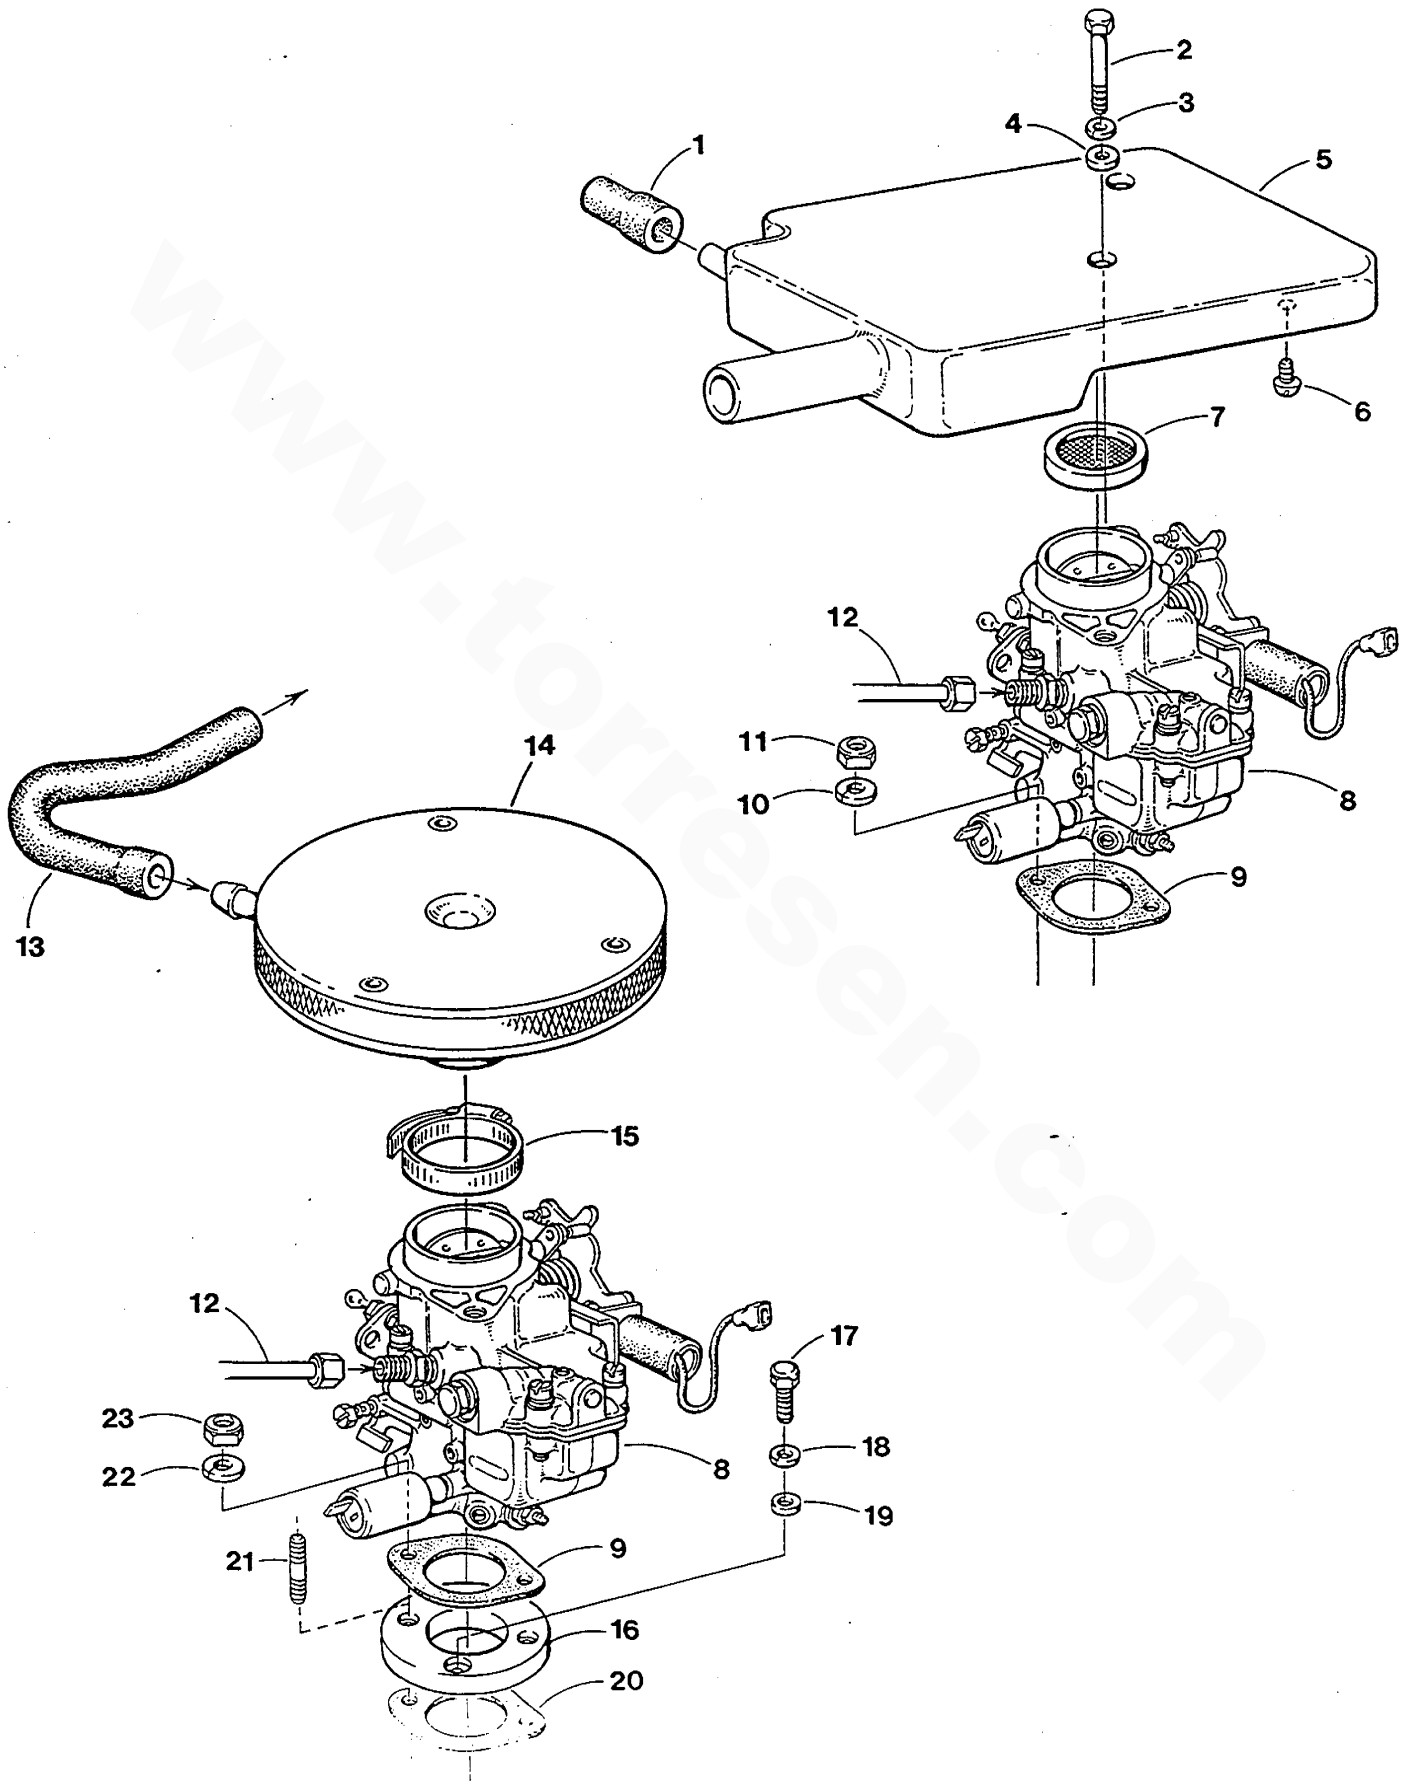

WESTERBEKE 4.5-7.2-9.6 BCGTC - AIR INTAKE AND CARBURETOR MOUNTING

WESTERBEKE 4.5-7.2-9.6 BCGTC - AIR INTAKE AND CARBURETOR MOUNTING

REF	PN	NAME	REMARKS	QUAN
1	035894	HOSE	BREATHER - CUT TO FIT	1
2	034213	CAPSCREW	M 6 X 40 DIN 931	2
3	031783	LOCKWASHER	M 6 DIN 127	2
4	031784	WASHER	M 6 DIN 125	2
5	044356	SILENCER	AIR INTAKE INCLUDING REF 6 & 7	1
6	031889	SCREW	1/4 X 1/2 TAPPING	1
7	043438	ARRESTOR	FLAME	1
8	042776	CARBURETOR		1
9	035293	GASKET	CARBURETOR MOUNTING	1
10	031783	LOCKWASHER	M 6 DIN 127	2
11	015812	NUT	M 6 DIN 934	2
12	042825	LINE	GASDENSER TO CARBURETOR	1
13	035894	HOSE	BREATHER	1
14	035289	ARRESTOR	FLAME - USE REF 1 THRU 5	1
15	038193	CLAMP	HOSE 28	1
16	042726	ADAPTER	CARBURETOR TO MANIFOLD - TO AUG 98	1
17	017012	CAPSCREW	M 6 X 16 DIN 933	2
18	031783	LOCKWASHER	M 6 DIN 127	2
19	031784	WASHER	M 6 DIN 125	2
20	042311	GASKET	ADAPTER 42726 TO MANIFOLD	1
21-1	035337	STUD	1/4NC X 1-1/8 TO AUG 98	2
21-2	042689	STUD	M 6 X 20 DIN 939 FROM AUG 98	2
22-1	031752	LOCKWASHER	1/4 TO AUG 98	2
22-2	031783	LOCKWASHER	M 6 DIN 127 FROM AUG 98	2
23-1	031750	NUT	1/4NC HEX TO AUG 98	2
23-2	015812	NUT	M 6 DIN 934 FROM AUG 98	2