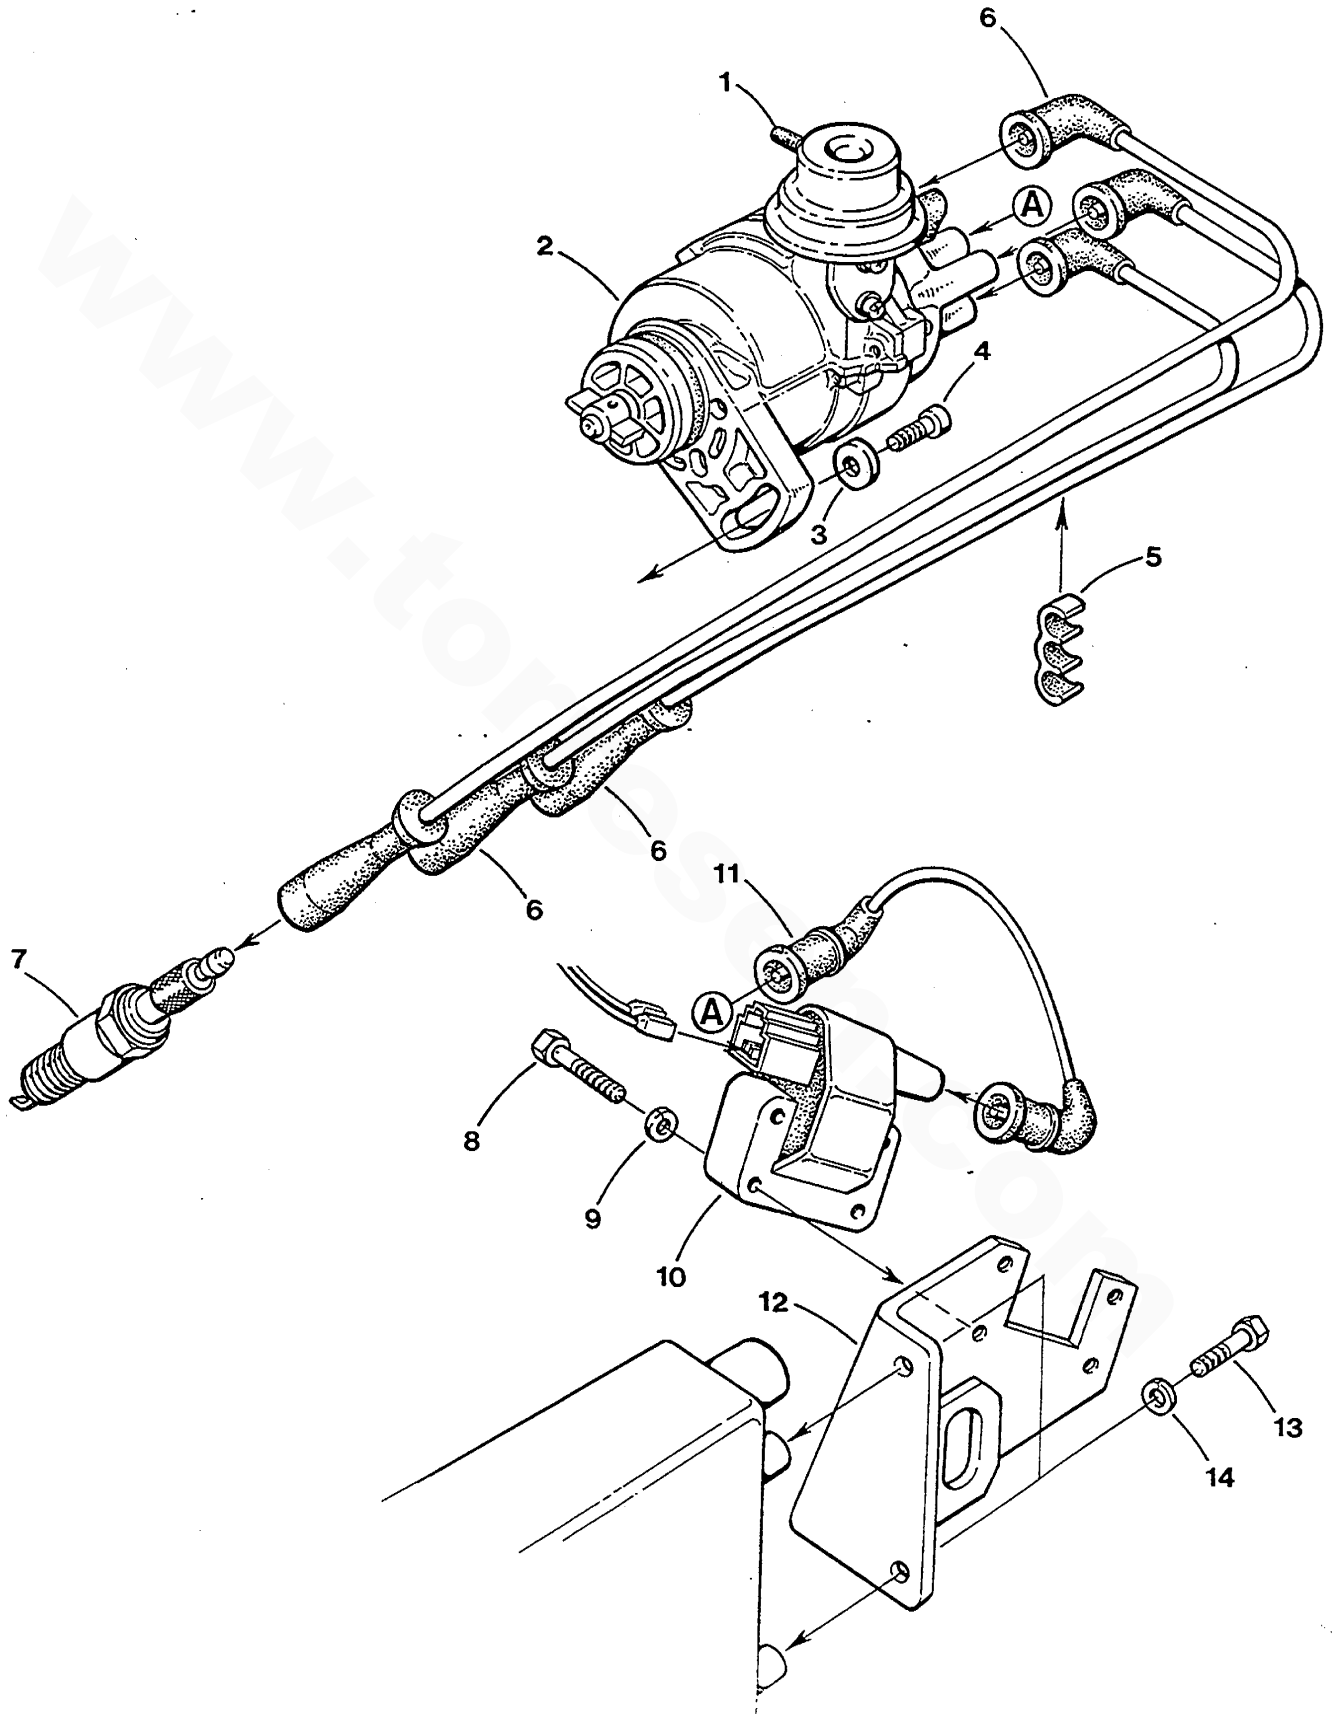

WESTERBEKE 4.5-7.2-9.6 BCGTC/E - DISTRIBUTOR - COIL - SPARKPLUGS

WESTERBEKE 4.5-7.2-9.6 BCGTC/E - DISTRIBUTOR - COIL - SPARKPLUGS

REF	PN	NAME	REMARKS	QUAN
1	033885	CAP	VINYL	1
2	042488	DISTRIBUTR	INCLUDING REF 1	1
3	033381	WASHER		1
4	041569	CAPSCREW	SECURITY PIN	1
5	042991	CLAMP	SPARKPLUG WIRES	1
6	043060	WIRE SET	SPARKPLUG AND COIL	1
7	043071	SPARKPLUG		3
8	038914	SCREW	M 5 X 25 DIN 84A PHILLIPS	4
9	031780	LOCKWASHER	M 5 DIN 127	4
10	042520	COIL	IGNITION	1
11		WIRE	COIL-SEE REF 6	1
12	042290	BRACKET	COIL AND LIFTING EYE	1
13	017012	CAPSCREW	M 6 X 16 DIN 933	2
14	031783	LOCKWASHER	M 6 DIN 127	2

www.torresen.com