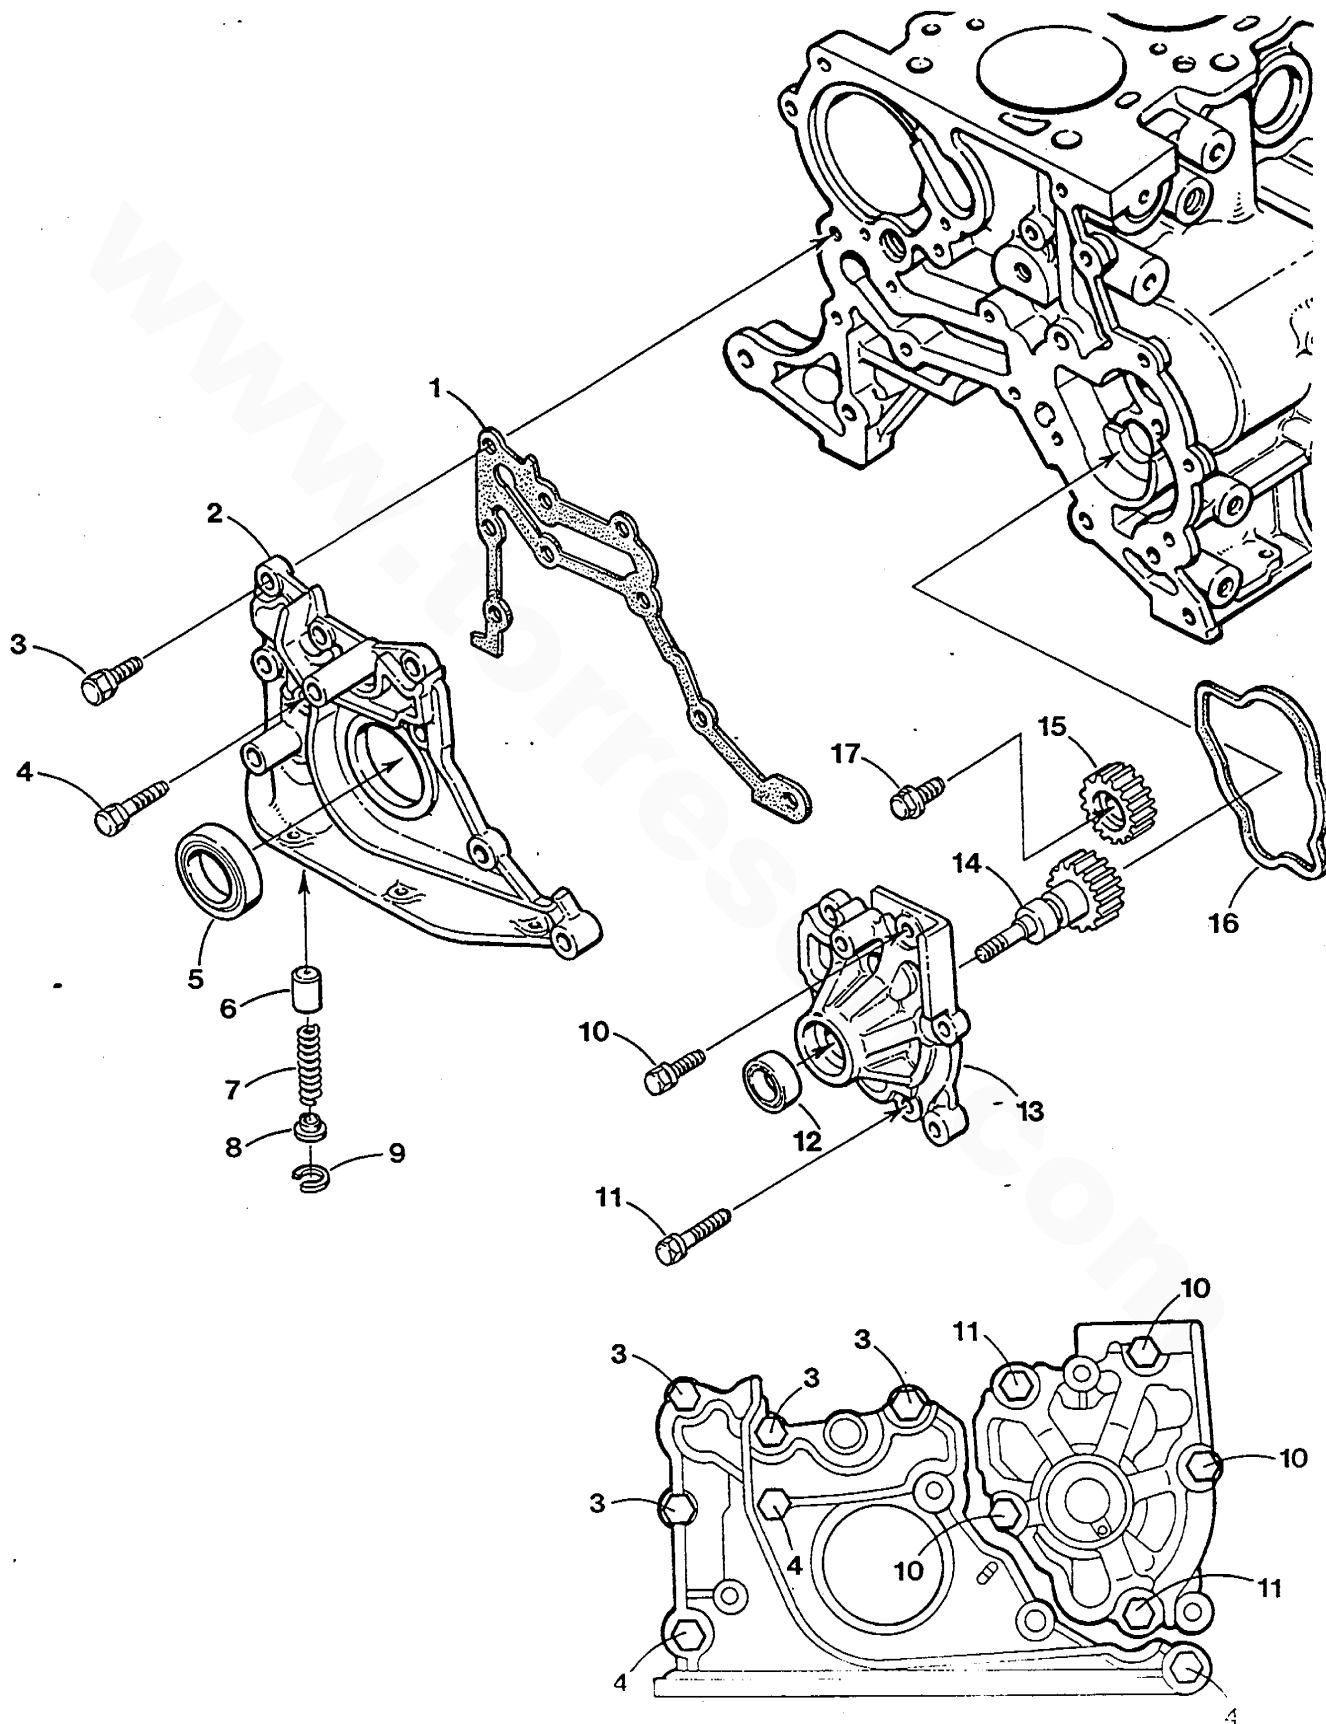

WESTERBEKE 4.5-7.2-9.6 BCGTC/E - TIMING CASE - LUBE OIL PUMP

WESTERBEKE 4.5-7.2-9.6 BCGTC/E - TIMING CASE - LUBE OIL PUMP

REF	PN	NAME	REMARKS	QUAN
1	043030	GASKET	TIMING CASE TO BLOCK	1
2	042997	CASE	TIMING INCLUDING REF 5 THRU 9	1
3	043065	CAPSCREW	M 6 X 18 JIS 7 W/LOCKWASHER	6
4	043066	CAPSCREW	M 6 X 30 JIS 7 W/LOCKWASHER	3
5	043048	SEAL	OIL	1
6	042958	PLUNGER	OIL RELIEF VALVE	1
7	042959	SPRING	OIL RELIEF VALVE	1
8	043004	RETAINER	OIL RELIEF VALVE	1
9	043069	RING	RETAINING 12MM INTERNAL	1
10	043065	CAPSCREW	M 6 X 18 JIS 7 W/LOCKWASHER	3
11	043066	CAPSCREW	M 6 X 30 JIS 7 W/LOCKWASHER	2
12	043018	SEAL	OIL PUMP	1
13	043022	PUMP	OIL INCL REF 12 THRU 15	1
14	042972	GEAR	OIL PUMP DRIVE	1
15	042973	GEAR	OIL PUMP	1
16	042969	GASKET	OIL PUMP	1
17	042953	BOLT	OIL PUMP GEAR	1