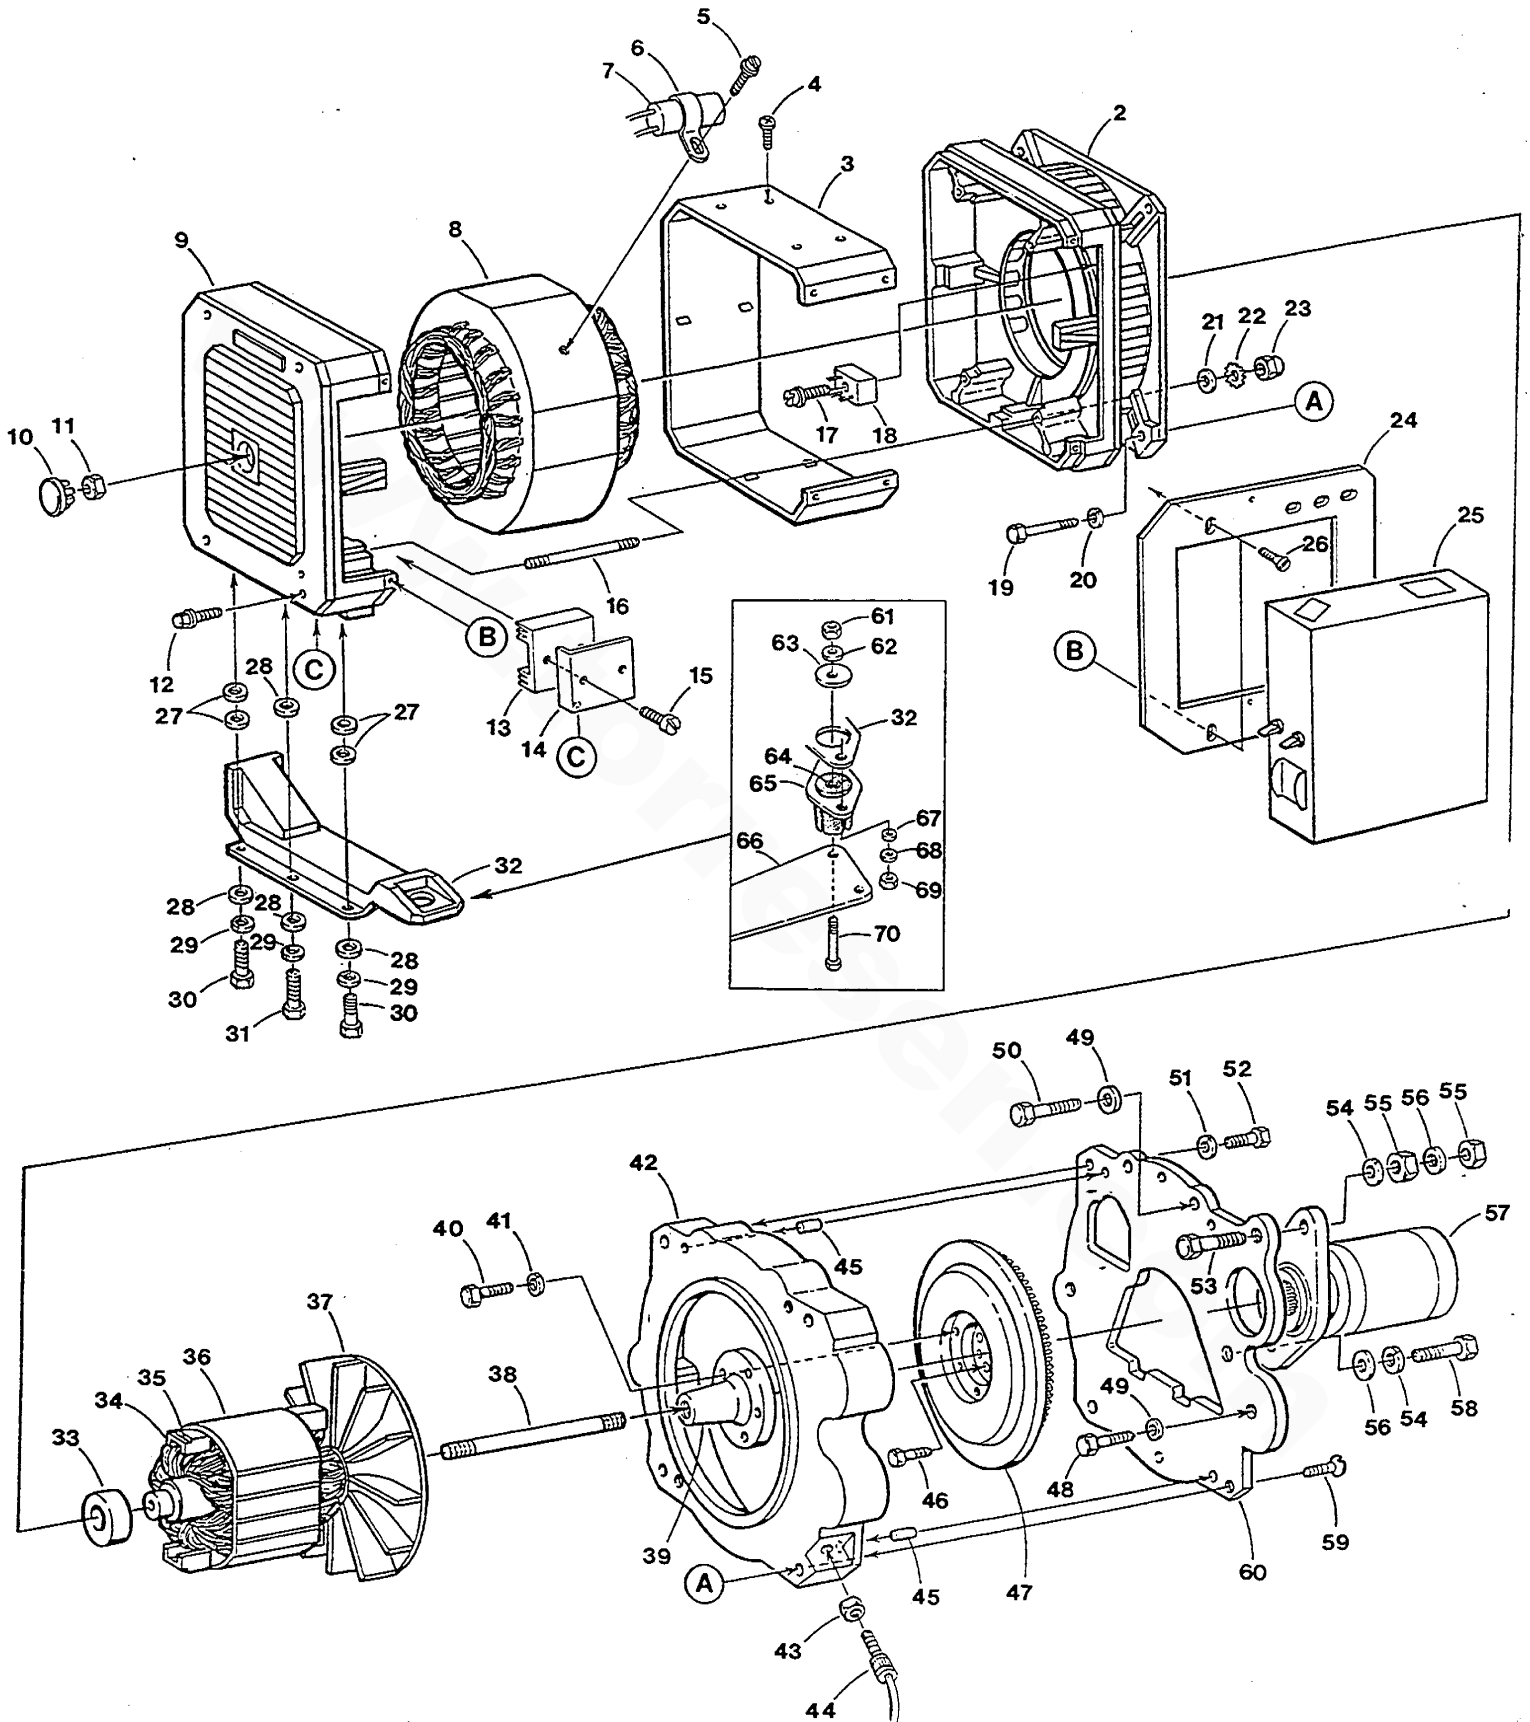

WESTERBEKE 4.5-7.2-9.6 BCGTC/E - BACK END - GENERATOR - REAR MOUNTS

WESTERBEKE 4.5-7.2-9.6 BCGTC/E - BACK END - GENERATOR - REAR MOUNTS

REF	PN	NAME	REMARKS	QUAN
1-1	043483	GENERATOR	4.5KW	1
1-2	043498	GENERATOR	7.2KW	1
1-3	043497	GENERATOR	9.6KW	1
2-1	044948	HOUSING	FRONT 4.5KW	1
2-2	044947	HOUSING	FRONT 7.2-9.6KW	1
3-1	043524	COVER	STATOR 4.5KW	1
3-2	044957	COVER	STATOR 7.2KW	1
3-3	044958	COVER	STATOR 9.6KW	1
4	044939	SCREW	6 X 3/8 TAPPING SS	AR
5	031918	SCREW	M 5 X 10 DIN 84A	1
6-1	035979	CLAMP	CAPACITOR 4.5KW	1
6-2	044959	CLAMP	CAPACITOR 7.2-9.6KW	1
7-1	035985	CAPACITOR	4.5KW 25MFD	1
7-2	035978	CAPACITOR	7.2KW 31.5MFD	1
7-3	041199	CAPACITOR	9.6KW 35MFD	1
8-1	044949	STATOR	4.5KW	1
8-2	044950	STATOR	7.2KW	1
8-3	044951	STATOR	9.6KW	1
9-1	044940	HOUSING	REAR 4.5KW	1
9-2	044941	HOUSING	REAR 7.2-9.6KW	1
10	042806	PLUG	NYLON	1
11	043623	NUT	5/16NF LOCKING	1
12	031918	SCREW	M 5 X 10 DIN 84A	3
13-1	043096	CHARGER	BATTERY	1
13-2	038469	CHARGER	BATTERY-UNITS WITH "L" AT END OF SERIAL#	1
14	044960	BRACKET	CHARGER MOUNT	1
15	031918	SCREW	M 5 X 10 DIN 84A	2
16-1	044954	STUD	HOUSING 4.5KW	4
16-2	044952	STUD	HOUSING 7.2KW	4
16-3	044953	STUD	HOUSING 9.6KW	4
17	031931	SCREW	M 5 X 16 DIN 84A	1
18	043649	RECTIFIER	BRIDGE	1
19	013630	CAPSCREW	M 8 X 25 DIN 933	4
20	031786	LOCKWASHER	M 8 DIN 127	4
21	031784	WASHER	M 6 DIN 125	4
22	031783	LOCKWASHER	M 6 DIN 127	4
23	044943	NUT	M 6 DIN 1587	4
24	042874	BRACKET	PANEL MOUNT	1
25		PANEL	REFER TO PANEL PAGES	1
26	042816	SCREW	8-32 X 1/2 SS FLAT HEAD	4
27	033381	WASHER	SPACER	4
28	031759	WASHER	5/16 FLAT	4
29	031758	LOCKWASHER	5/16	3
30	031555	CAPSCREW	5/16NC X 1	2
31	031553	CAPSCREW	5/16NC X 3/4	1
32-1	042374	MOUNT	REAR 4.5KW	1
32-2	042375	MOUNT	REAR 7.2KW	1
32-3	042251	MOUNT	REAR 9.6KW	1
33	014277	BEARING	BALL	1