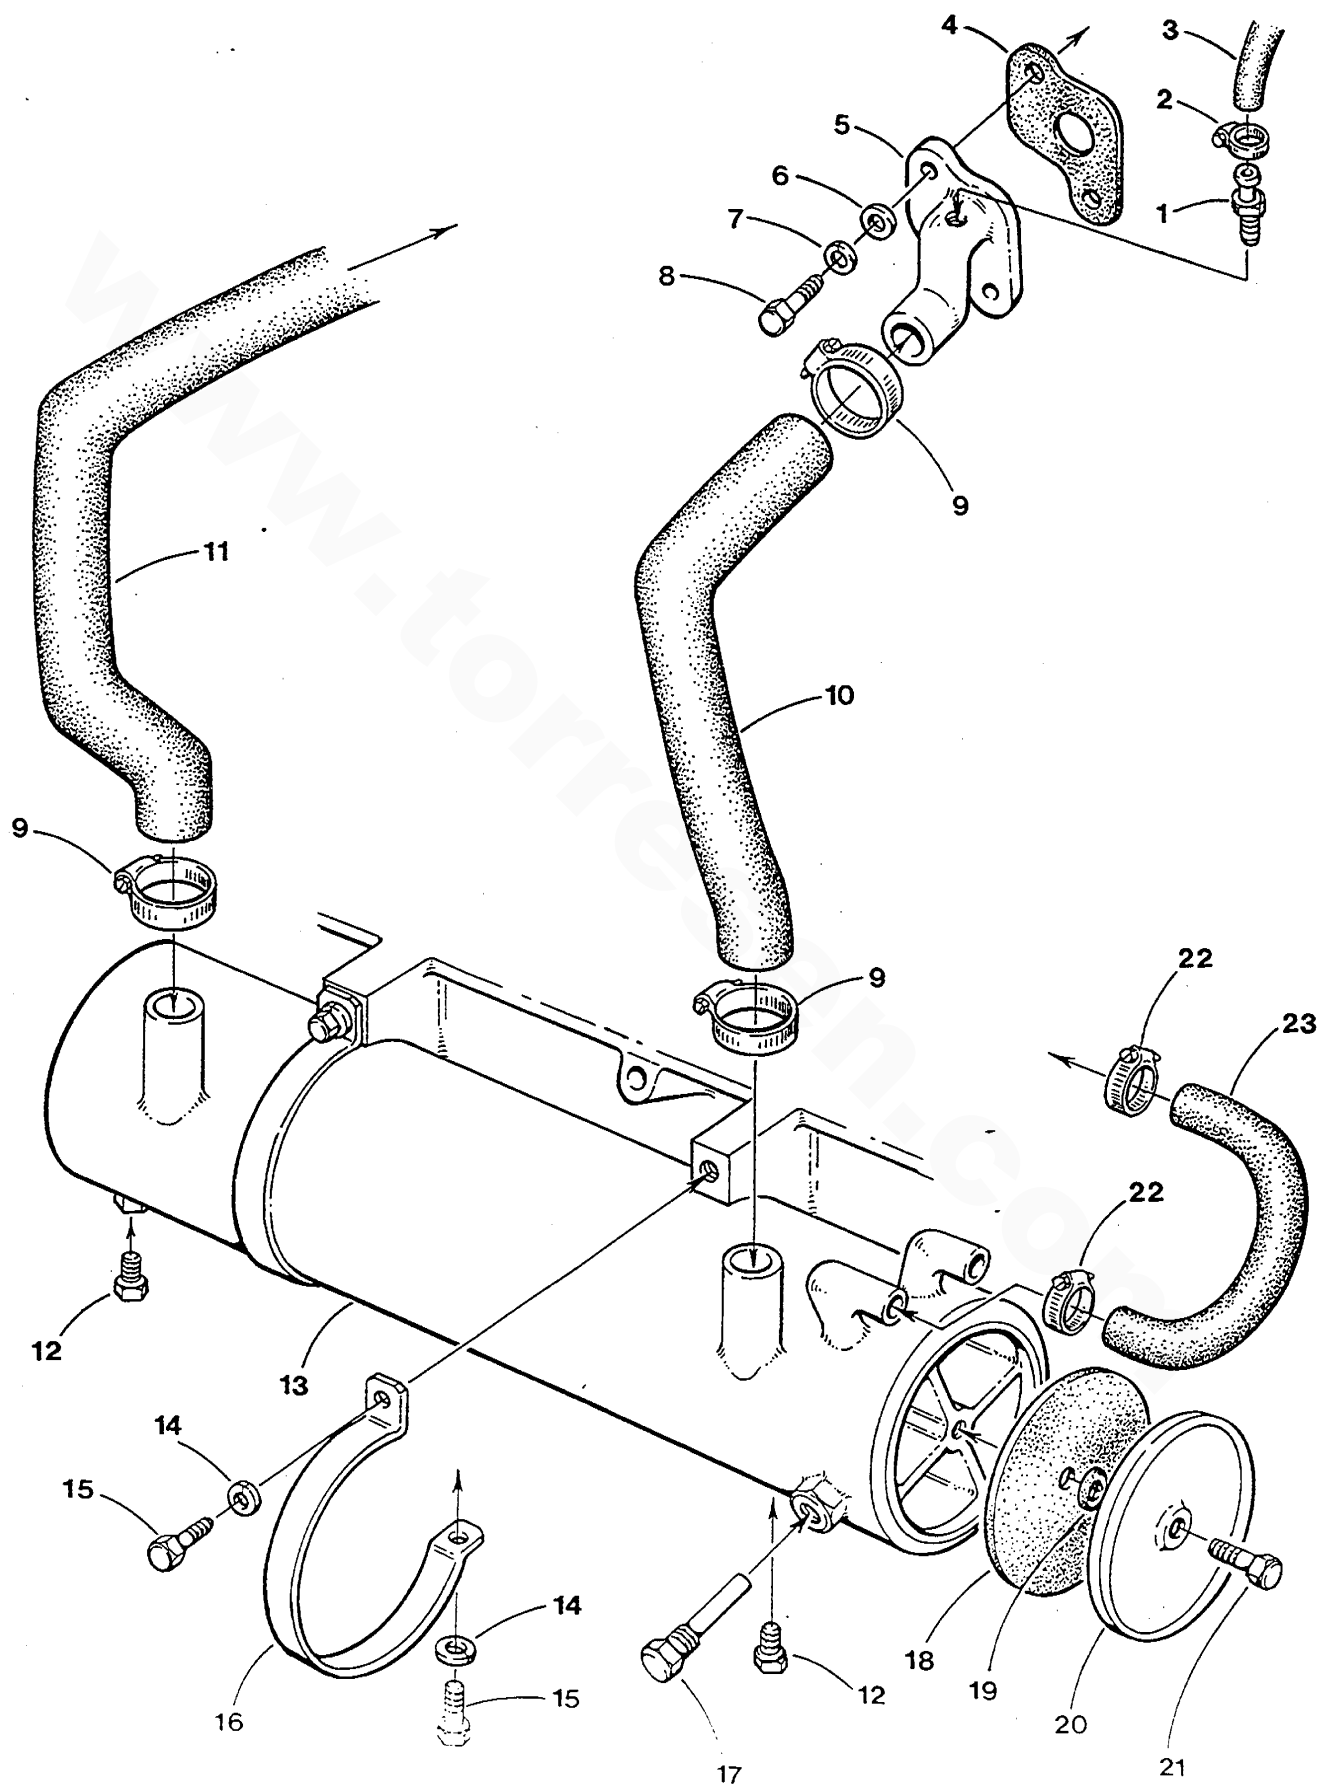

WESTERBEKE 4.5-7.2-9.6 BCGTC/E - COOLING SYSTEM - HEAT EXCHANGER

WESTERBEKE 4.5-7.2-9.6 BCGTC/E - COOLING SYSTEM - HEAT EXCHANGER

REF	PN	NAME	REMARKS	QUAN
1	043905	CONNECTOR		1
2	040384	CLAMP	HOSE	1
3	036869	HOSE	3/16" ID - INCHES REQUIRED	13
4	042147	GASKET		1
5	042079	ELBOW	WATER INLET	1
6	031787	WASHER	M 8 DIN 125	2
7	031786	LOCKWASHER	M 8 DIN 127	2
8	013630	CAPSCREW	M 8 X 25 DIN 933	2
9	011405	CLAMP	HOSE 16	3
10	042193	HOSE	EXCHANGER TO BLOCK	1
11	042124	HOSE	MANIFOLD TO EXCHANGER	1
12	019369	PLUG	1/8 NPT HEX HEAD BRASS	2
13	043282	EXCHANGER	HEAT	1
14	031783	LOCKWASHER	M 6 DIN 127	4
15	017012	CAPSCREW	M 6 X 16 DIN 933	4
16	042264	CLAMP	EXCHANGER	2
17	011885	ZINC		1
18	022851	GASKET	EXCHANGER END COVER	1
19	019321	O-RING	EXCHANGER END COVER	1
20	022850	COVER	EXCHANGER END	1
21	022852	CAPSCREW	3/8NC X 3/4 SS	1
22	011386	CLAMP	HOSE 12	2
23	036654	HOSE	SEA WATER PUMP TO EXCHANGER BCGTE	1