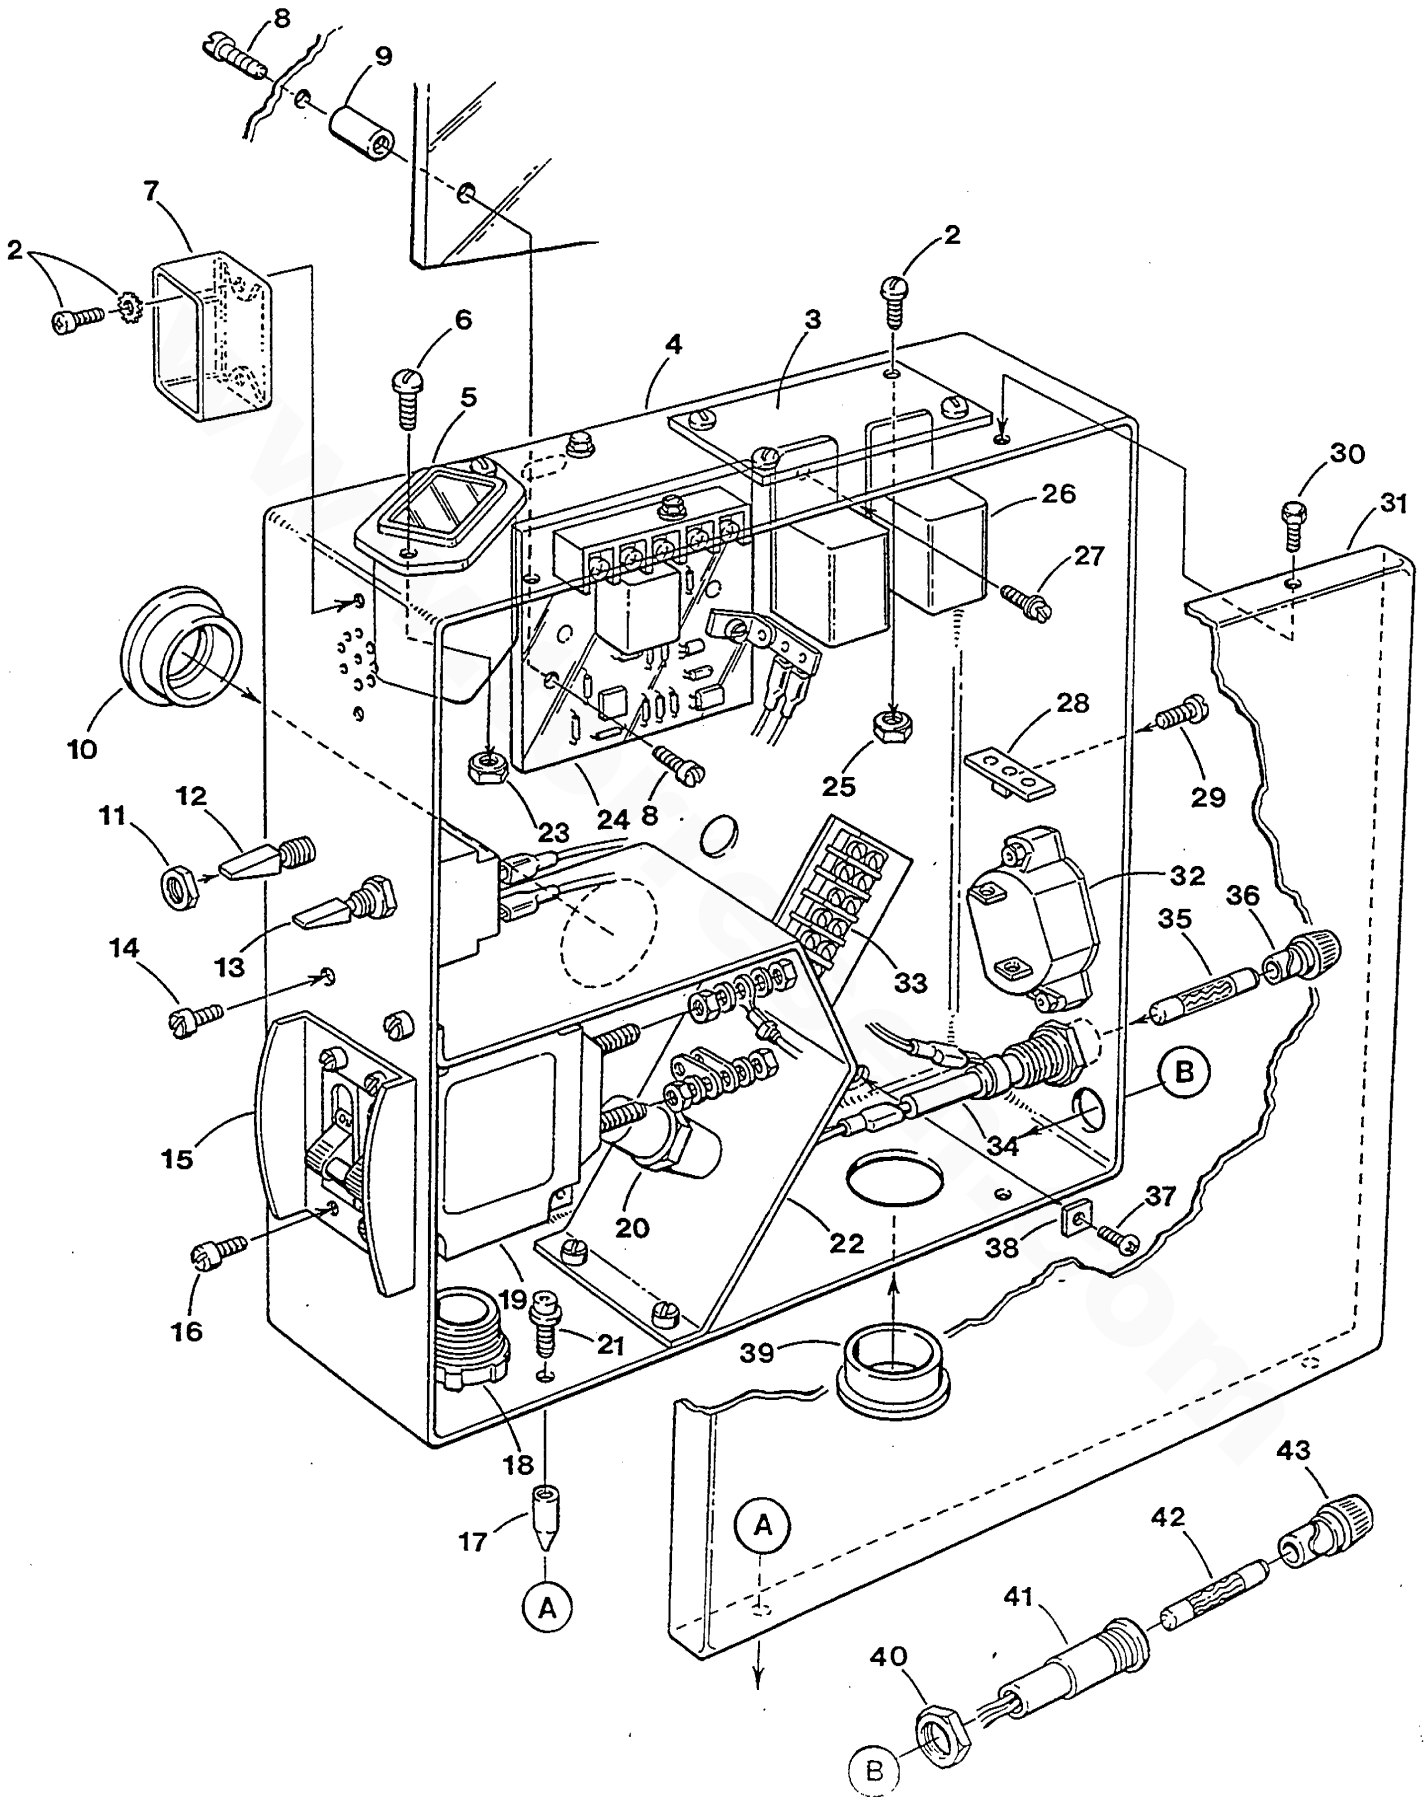

WESTERBEKE 4.5-7.2-9.6 BCGTC - GENERATOR CONTROL PANEL

REF	PN	NAME	REMARKS	QUAN
1-1	042735	PANEL	CONTROL INCL HARNESS EXCL AC BREAKER	1
1-2	042870	HARNESS		1
1-3	043897	PANEL	CONTROL-SRC INCL HARNESS EXCL AC BREAKER	1
1-4	043937	HARNESS	WITH REMOTE CONNECTOR	1
1-5	043818	CONNECTOR	WITH JUMPER WHEN REMOTE PANEL NOT INSTLD	1
2	031940	SCREW	6-32 X 3/8 W/LOCKWASHER	6
3	042781	PLATE	COVER	1
4	043415	BOX	PANEL	1
5	042388	HOURLMETER		1
6	031853	SCREW	6-32 X 3/8 SS BH	2
7	042253	DUCT	AIR IN	1
8	031852	SCREW	6-32 X 1/4 SS BH	4
9	041180	STANDOFF		2
10	023937	BUSHING		1
11	038042	NUT	SWITCH	2
12	042521	SWITCH	TOGGLE START-STOP	1
13	033632	SWITCH	TOGGLE ON	1
14	031940	SCREW	6-32 X 3/8 W/LOCKWASHER	4
15	039082	GUARD	AC BREAKER	1
16	031852	SCREW	6-32 X 1/4 SS BH	4
17	030775	GUIDE		2
18	042909	CONNECTOR	BOX 1"	1
19-1	043293	BREAKER	AC 20AMP 4.5KW 60HZ 3.75KW 50HZ	1
19-2	043294	BREAKER	AC 30AMP 7.2KW 60HZ 6.0KW 50HZ	1
19-3	043295	BREAKER	AC 40AMP 9.6KW 60HZ	1
19-4	043285	BREAKER	AC 35AMP 8.0KW 50HZ	1
20-1	043086	TERMINAL		1
20-2	043093	STUD	1/4NC X 1	1
20-3	031501	CAPSCREW	1/4NC X 1/2	1
20-4	031750	NUT	1/4NC HEX	1
20-5	031752	LOCKWASHER	1/4	2
20-6	031753	WASHER	1/4 FLAT	2
21	031940	SCREW	6-32 X 3/8 W/LOCKWASHER	2
22	042377	DIVIDER	BOX	1
23	050234	NUT	6-32 KEPS	2
24-1	043240	SHUTDOWN	OVERSPEED	1
24-2	042884	SHUTDOWN	OVERSPEED TO JAN 98	1
25	031837	NUT	6-32 HEX SS	4

WESTERBEKE 4.5-7.2-9.6 BCGTC - GENERATOR CONTROL PANEL