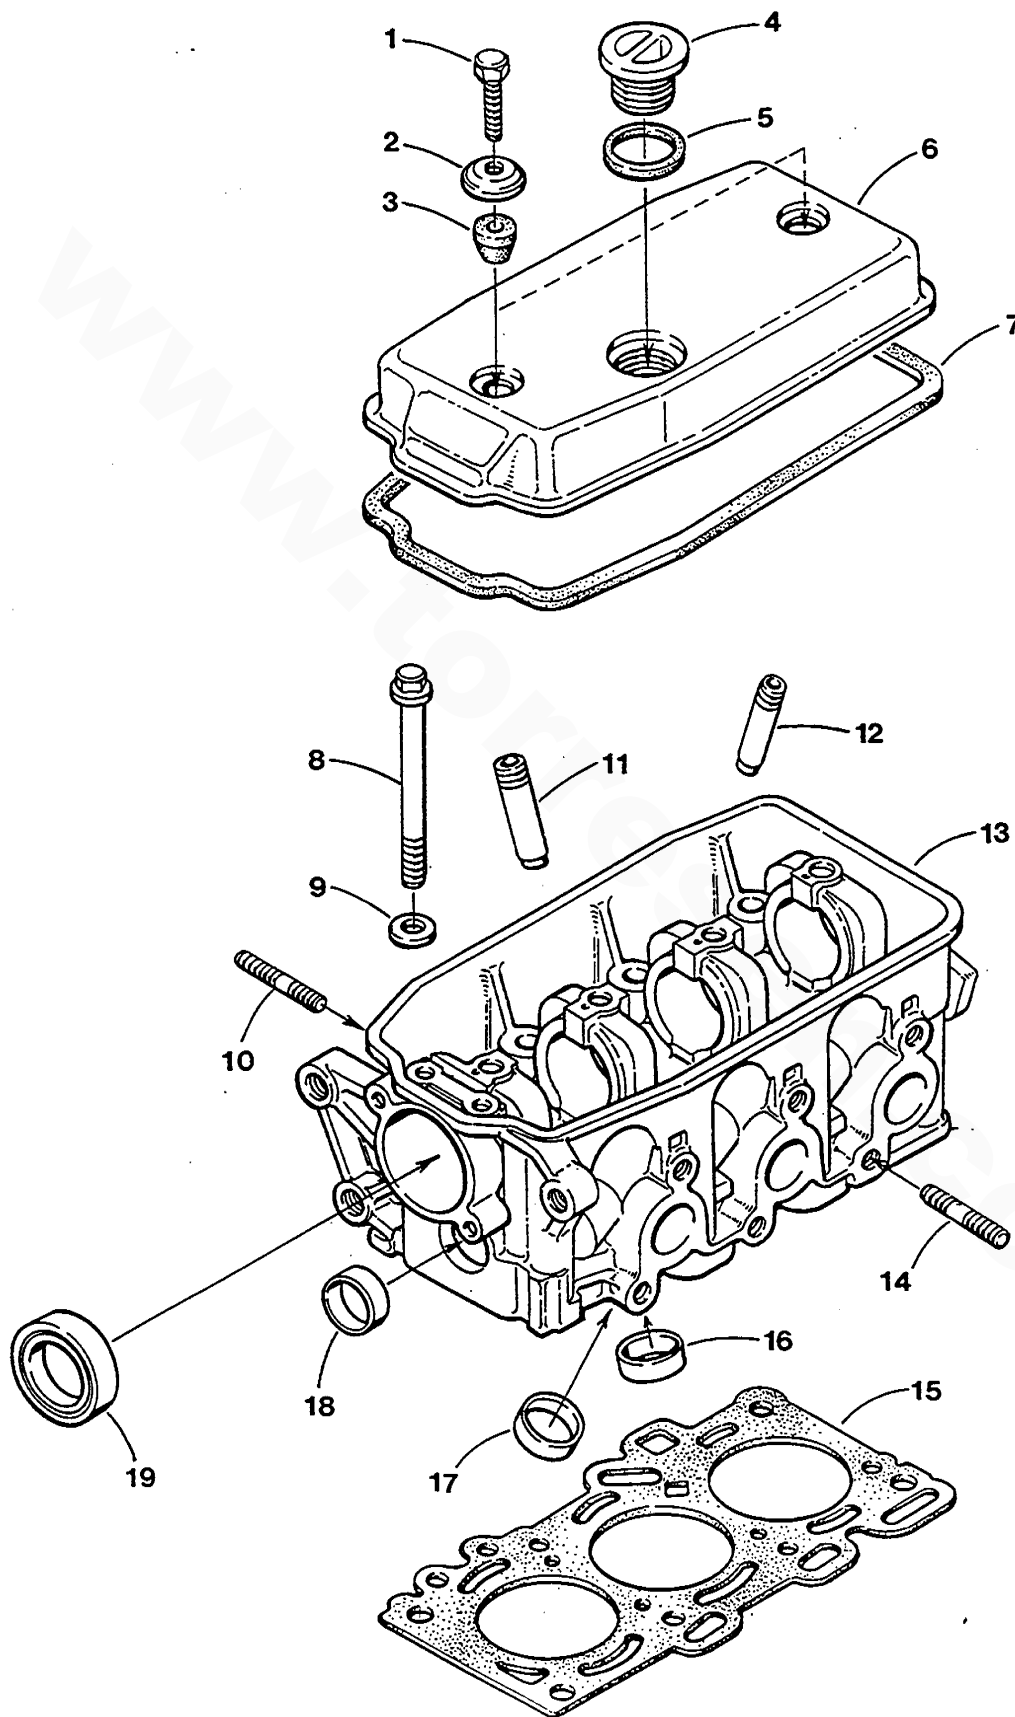

WESTERBEKE 4.5-7.2 BCGTE - CYLINDER HEAD - ROCKER COVER

WESTERBEKE 4.5-7.2 BCGTE - CYLINDER HEAD - ROCKER COVER

REF	PN	NAME	REMARKS	QUAN
1	043062	CAPSCREW	M 6 X 25 JIS W/WASHER	2
2	042975	WASHER	ROCKER COVER	2
3	042960	SEAL	OIL-ROCKER COVER	2
4	042271	CAP	OIL FILL	1
5	042431	GASKET	OIL FILL CAP	1
6	043335	COVER	ROCKER	1
7	042688	GASKET	ROCKER COVER	1
8	042968	BOLT	CYLINDER HEAD	8
9	042946	WASHER	CYLINDER HEAD BOLT	8
10	015830	STUD	M 8 X 25 DIN 939	2
11-1	042955	GUIDE	VALVE-INTAKE 0.05	3
11-2	042956	GUIDE	VALVE-INTAKE 0.25	3
11-3	042957	GUIDE	VALVE-INTAKE 0.50	3
12-1	042949	GUIDE	VALVE-EXHAUST 0.05	3
12-2	042950	GUIDE	VALVE-EXHAUST 0.25	3
12-3	042951	GUIDE	VALVE-EXHAUST 0.50	3
13	043028	HEAD	CYLINDER INCLUDING GUIDES & PLUGS	1
14	015830	STUD	M 8 X 25 DIN 939	6
15	043029	GASKET	HEAD	1
16-1	042982	SEAT	VALVE-INTAKE 0.30	3
16-2	042983	SEAT	VALVE-INTAKE 0.60	3
17-1	043000	SEAT	VALVE-EXHAUST 0.30	3
17-2	043001	SEAT	VALVE-EXHAUST 0.60	3
18	024374	PLUG	EXPANSION 30MM DIN 443	1
19	043017	SEAL	OIL	1