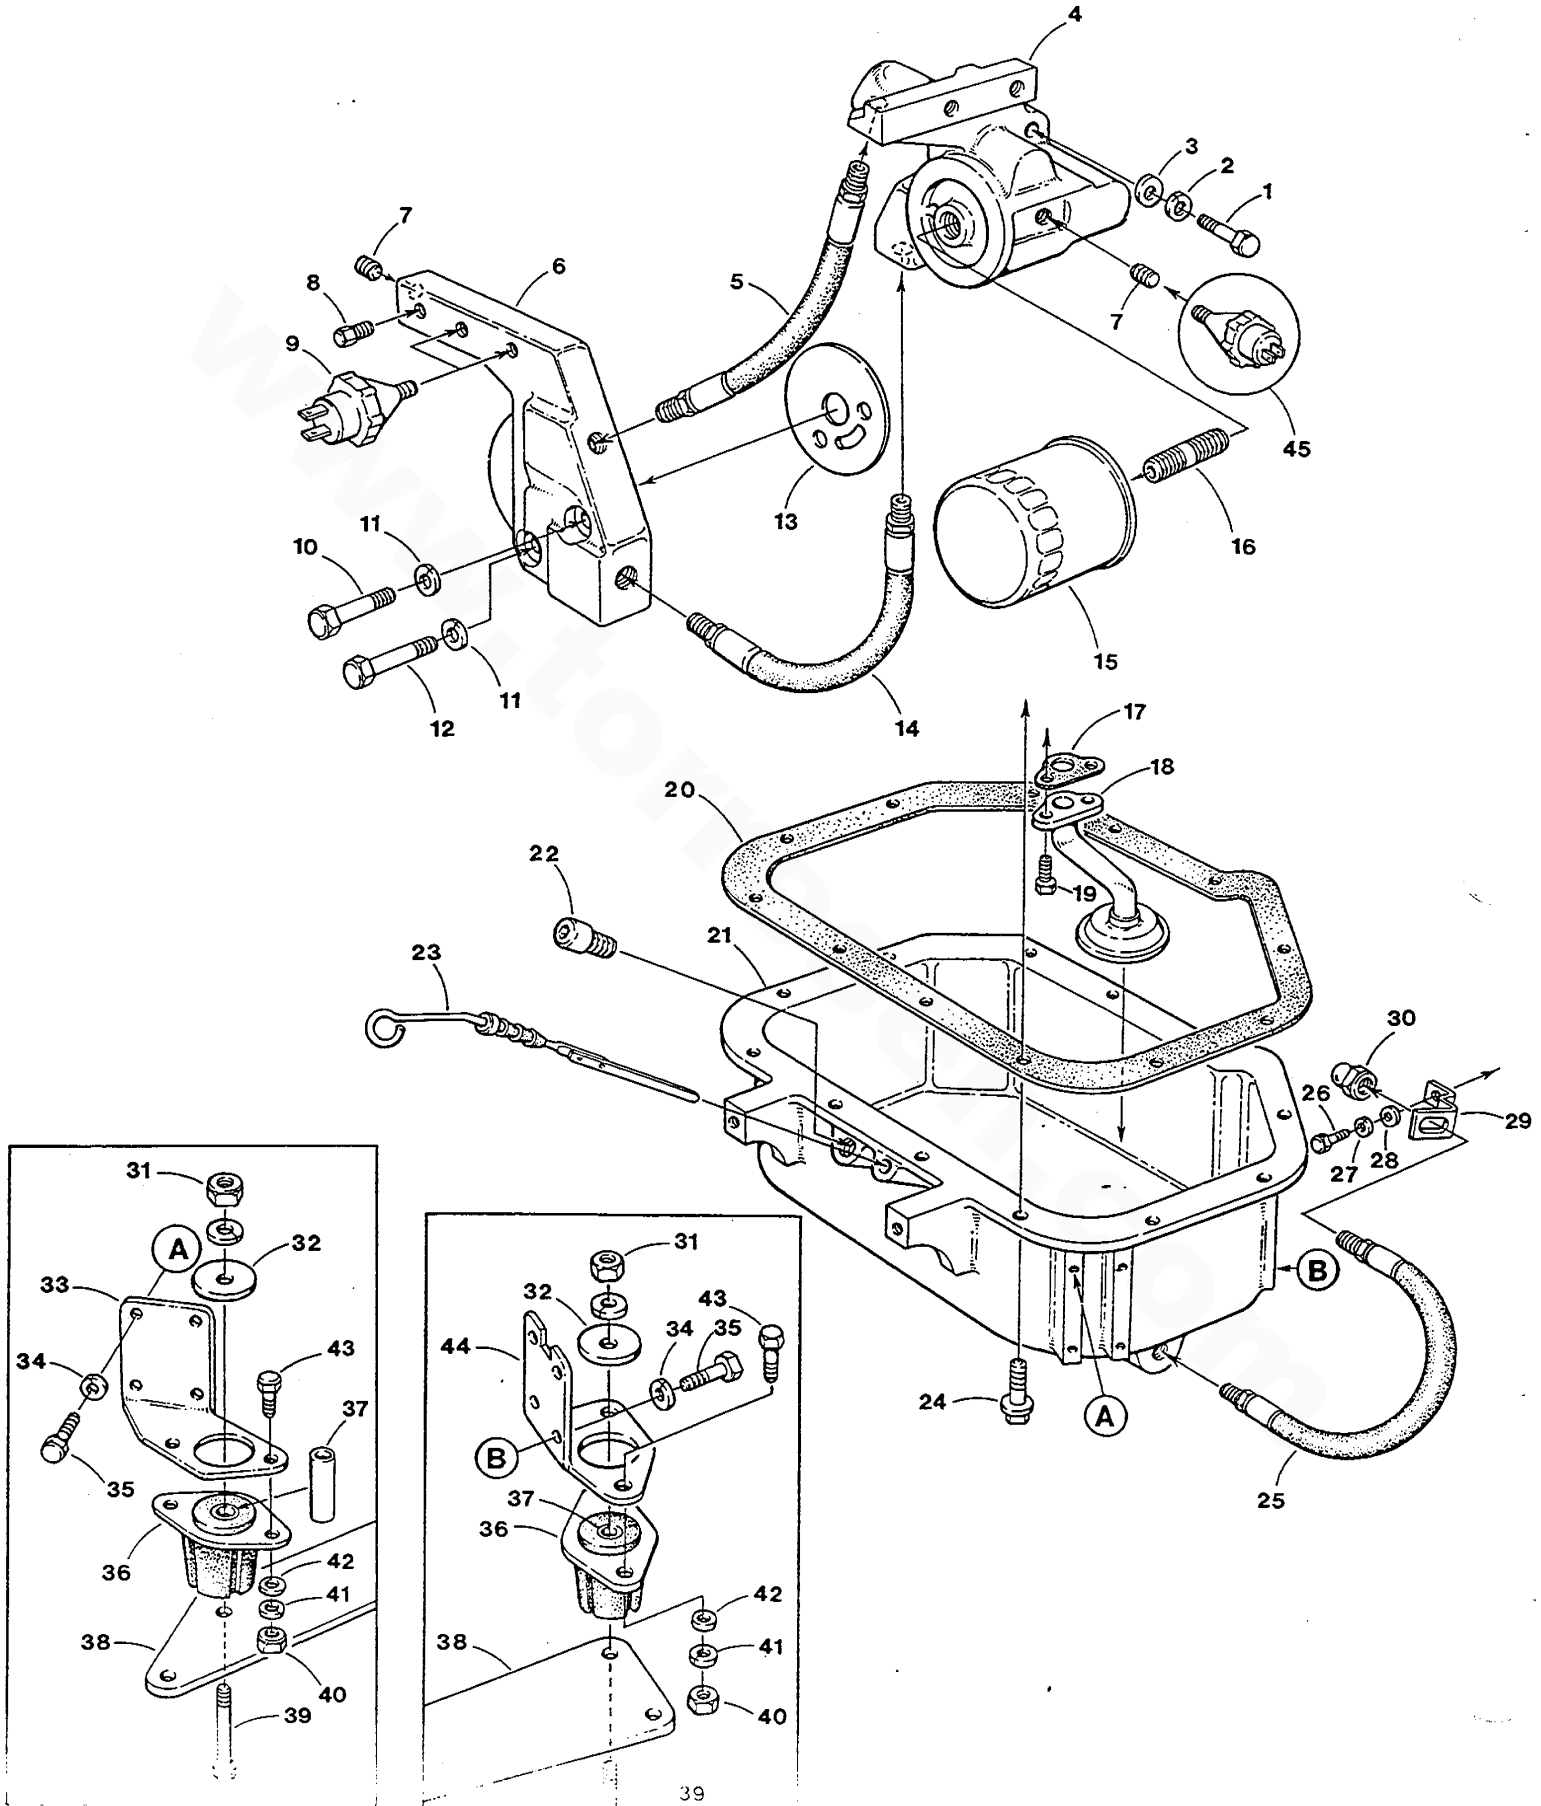

WESTERBEKE 4.5-7.2-9.6 BCGTC/E - LUBE OIL FILTER - SUMP - FRONT MOUNTS

WESTERBEKE 4.5-7.2-9.6 BCGTC/E - LUBE OIL FILTER - SUMP - FRONT MOUNTS

REF	PN	NAME	REMARKS	QUAN
1	298616	CAPSCREW	M10 X 1.25 X 50 DIN 961	2
2	019262	LOCKWASHER	M10 DIN 127	2
3	031789	WASHER	M10 DIN 125	2
4-1	042414	BRACKET	OIL FILTER-GOVERNOR BCGTC	1
4-2	043417	BRACKET	OIL FILTER BCGTE	1
5	042611	HOSE	OIL	1
6	042277	ADAPTER	LUBE OIL TO BLOCK	1
7-1	024601	PLUG	1/4 NPT SOCKET BCGTC	1
7-2	024601	PLUG	1/4 NPT SOCKET BCGTE	2
8	019369	PLUG	1/8 NPT HEX HEAD BRASS	2
9	037323	SWITCH	OIL PRESSURE	1
10	013619	CAPSCREW	M 8 X 30 DIN 933	1
11	031786	LOCKWASHER	M 8 DIN 127	2
12	021558	CAPSCREW	M 8 X 35 DIN 933	1
13	041323	GASKET	OIL ADAPTER TO BLOCK	1
14	042612	HOSE	OIL	1
15	036918	FILTER	OIL	1
16	034663	NIPPLE	OIL FILTER	1
17	042141	GASKET	OIL PICKUP	1
18	043481	STRAINER	OIL PICKUP	1
19-1	017196	CAPSCREW	M 8 X 20 DIN 933	2
19-2	031786	LOCKWASHER	M 8 DIN 127	2
20	042020	GASKET	SUMP	1
21	042110	SUMP	OIL	1
22	043419	PLUG	1/2 UNF SOCKET INCLUDING O-RING	1
23	042273	DIPSTICK		1
24	042891	CAPSCREW	M 6 X 20 W/WASHER-LOCKWASHER	13
25	042811	HOSE	SUMP DRAIN	1
26	013630	CAPSCREW	M 8 X 25 DIN 933	1
27	031786	LOCKWASHER	M 8 DIN 127	1
28	031787	WASHER	M 8 DIN 125	1
29	024922	BRACKET	SUMP DRAIN HOSE	1
30	024905	CAP	SUMP DRAIN HOSE	1
31	043139	NUT	M10 DIN 934 304SS	2
32	042303	WASHER	ISOLATOR REBOUND	2
33	042035	MOUNT	FRONT RIGHT	1
34	031783	LOCKWASHER	M 6 DIN 127	8
35	017012	CAPSCREW	M 6 X 16 DIN 933	8
36	042810	ISOLATOR		2
37	042302	SPACER		2
38	042293	PLATE	FRONT MOUNT	1
39	043257	CAPSCREW	M10 X 65 DIN 7991 304SS	2
40	015812	NUT	M 6 DIN 934	4
41	031783	LOCKWASHER	M 6 DIN 127	4
42	031784	WASHER	M 6 DIN 125	4
43	017012	CAPSCREW	M 6 X 16 DIN 933	4
44	042034	MOUNT	FRONT LEFT	1
45	043242	SWITCH	OIL TEMPERATURE BCGTC	1