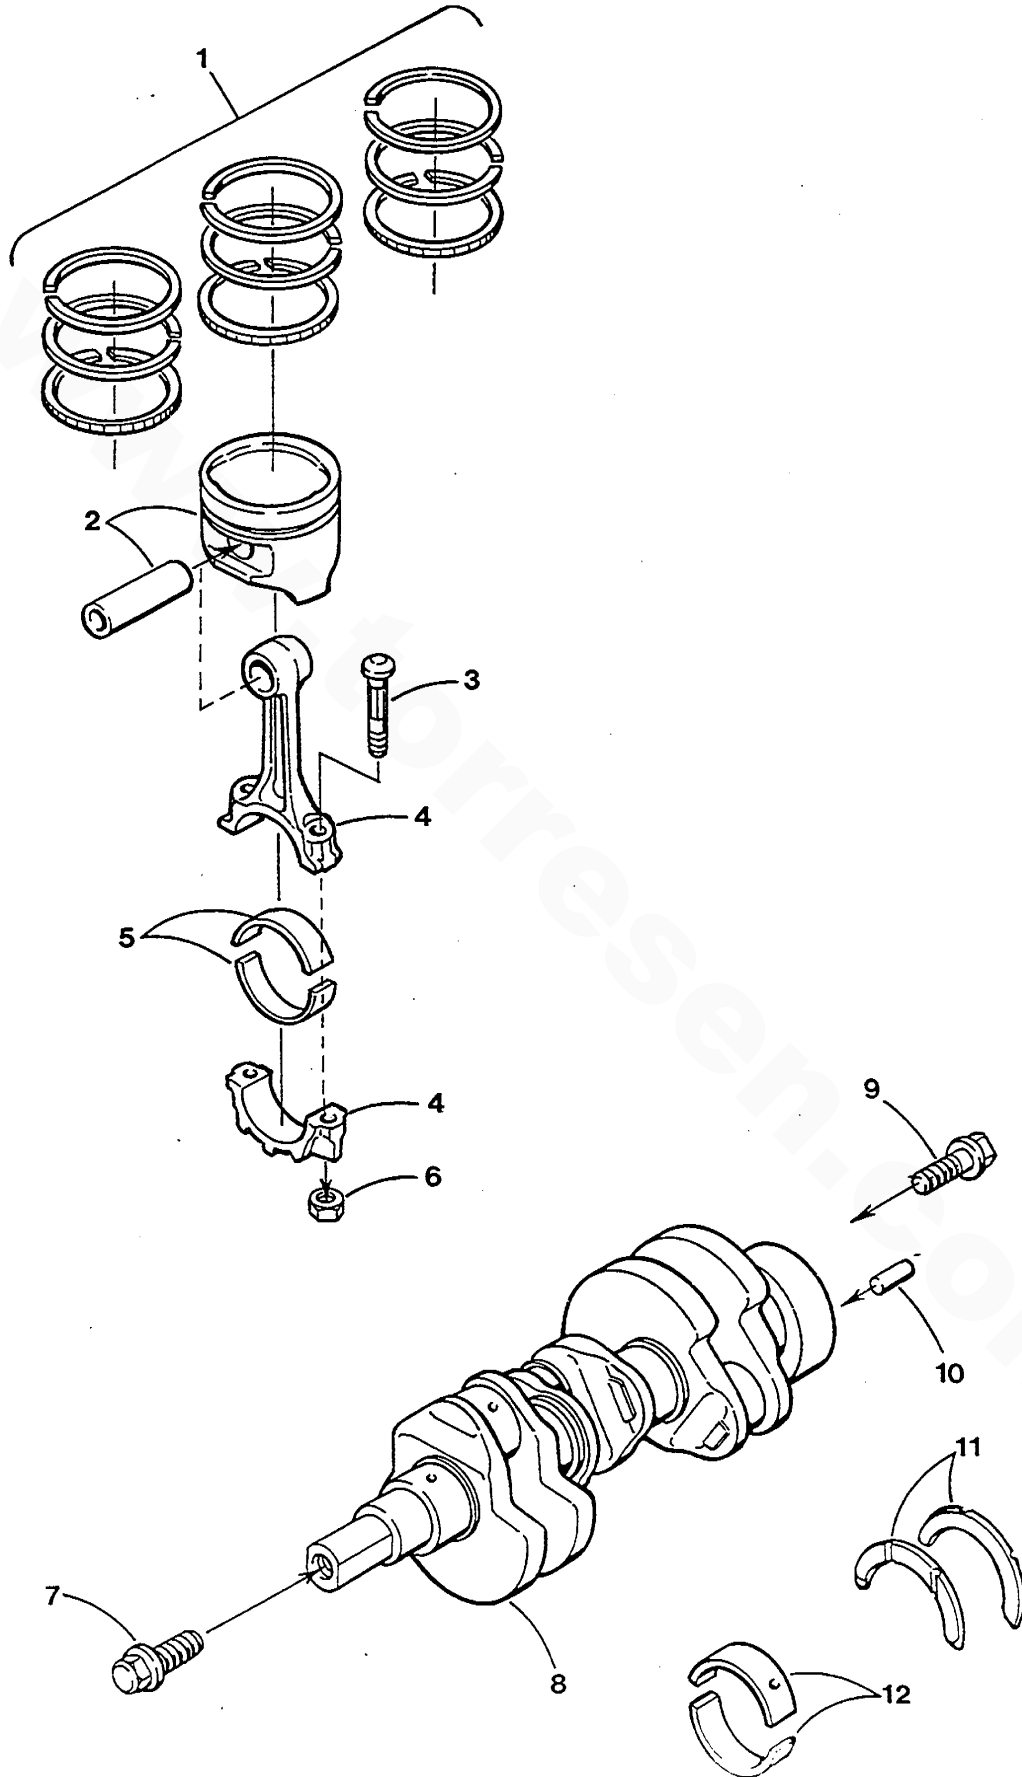

WESTERBEKE 4.5-7.2-9.6 BCGTC/E - CRANKSHAFT - PISTONS

WESTERBEKE 4.5-7.2-9.6 BCGTC/E - CRANKSHAFT - PISTONS

REF	PN	NAME	REMARKS	QUAN
1-1	043014	RING SET	STD-ENGINE SET	1
1-2	043015	RING SET	0.50MM-ENGINE SET	1
1-3	043016	RING SET	1.00MM-ENGINE SET	1
2-1	043010	PISTON	STD INCLUDING PIN	3
2-2	043012	PISTON	0.50MM INCLUDING PIN	3
2-3	043013	PISTON	1.00MM INCLUDING PIN	3
3	043025	BOLT	CONNECTING ROD	6
4	043032	ROD	CONNECTING INCLUDING BOLTS & NUTS	3
5-1	043043	BEARING	CONNECTING ROD BROWN	3
5-2	043044	BEARING	CONNECTING ROD COLORLESS	3
5-3	043045	BEARING	CONNECTING ROD BLUE	3
6	043033	NUT	CONNECTING ROD BOLT	6
7	042980	BOLT	CRANKSHAFT PULLEY	1
8	043034	CRANKSHAFT		1
9	042964	BOLT	FLYWHEEL	5
10	041417	DOWEL	6 X 14 DIN 6325	1
11	043037	WASHER	THRUST SET STD	1
12-1	043038	BEARING	SET MAIN BROWN	4
12-2	043039	BEARING	SET MAIN COLORLESS	4
12-3	043040	BEARING	SET MAIN BLUE	4
12-4	043041	BEARING	SET MAIN YELLOW	4
12-5	043042	BEARING	SET MAIN GREEN	4