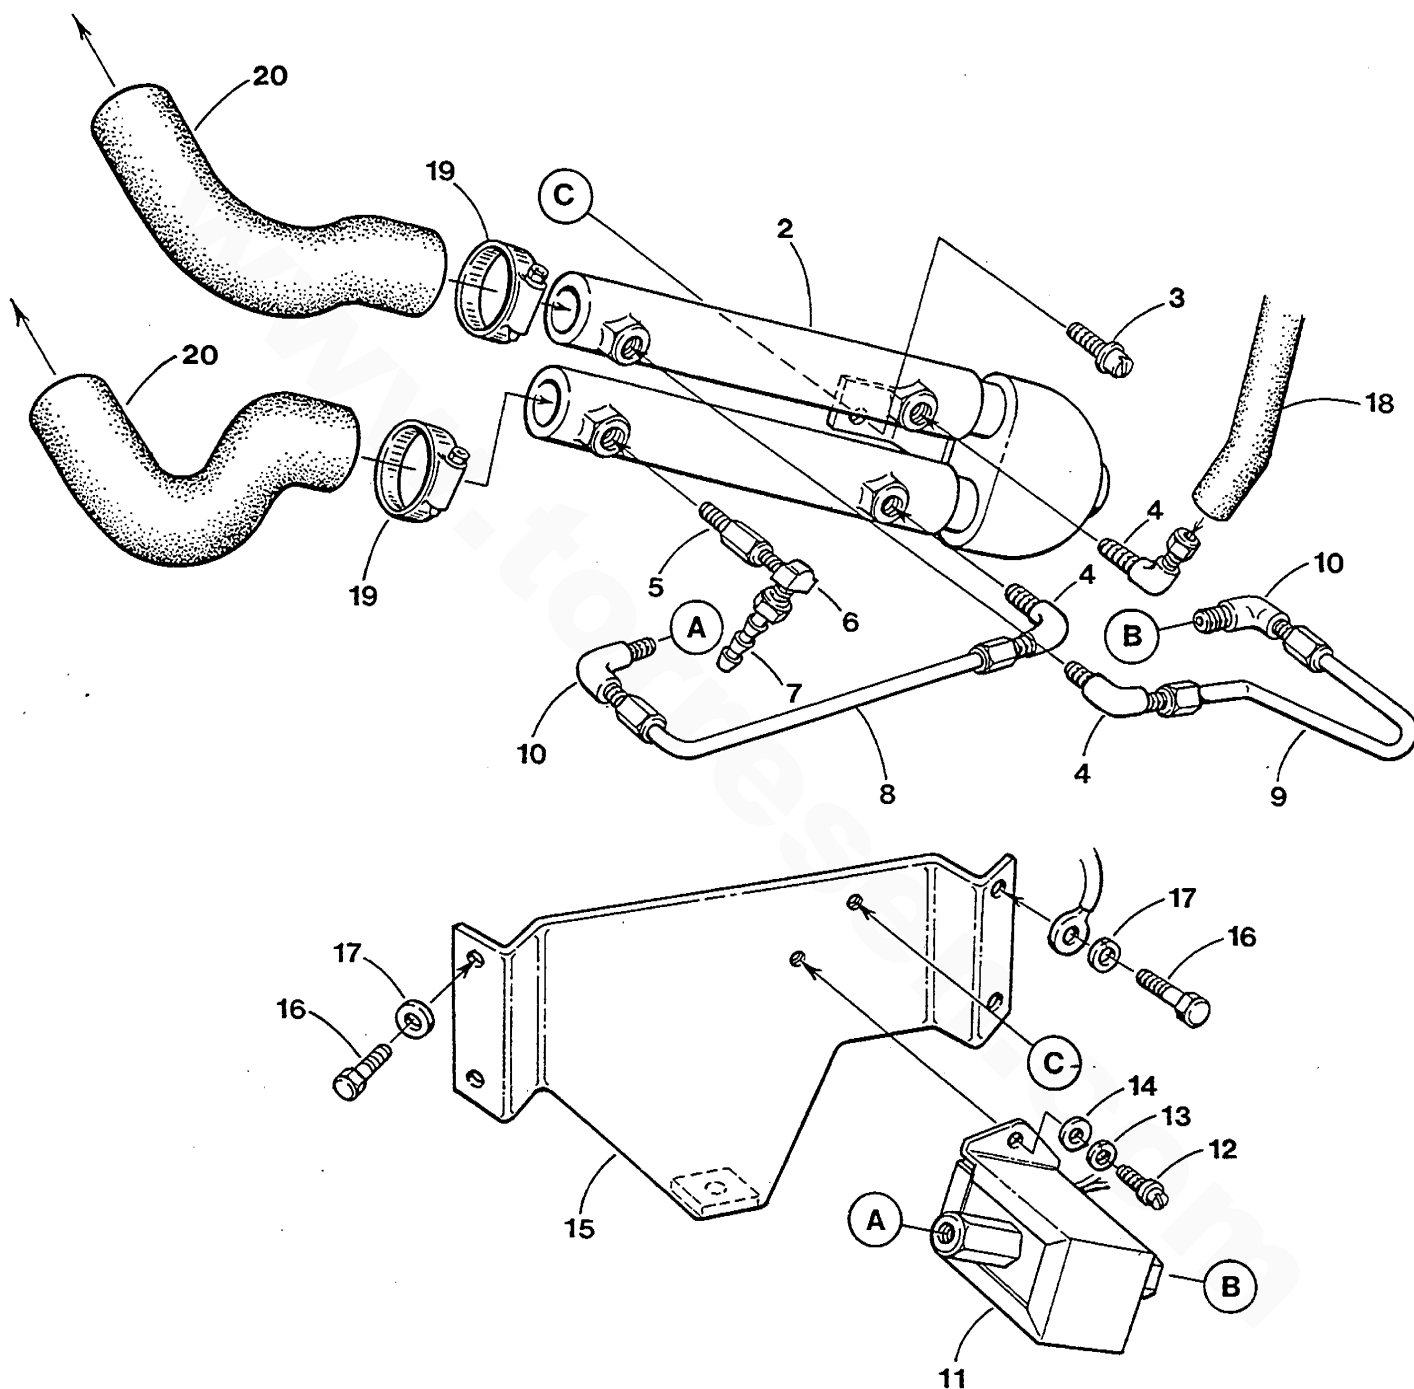

WESTERBEKE 4.5-7.2-9.6 BCGTC - GASENSER AND LIFT PUMP

WESTERBEKE 4.5-7.2-9.6 BCGTC - GASENSER AND LIFT PUMP

REF	PN	NAME	REMARKS	QUAN
1	042865	GASENSER	LIFT PUMP ASSEMBLY INCL REF 2 THRU 15	1
2	043125	GASENSER		1
3	043345	SCREW	M 5 X 10 FLANGED	1
4-1	013345	ELBOW	MALE 1/8 NPT TO 3/16 COMPRESSION	3
4-2	013344	NUT	3/16 COMPRESSION	AR
4-3	013343	FERRULE	3/16 COMPRESSION	AR
5	013339	ADAPTER	1/8 NPT MALE-FEMALE	1
6	013340	ELBOW	1/8 NPT STREET 90 BRASS	1
7	021448	CONNECTOR	MALE 1/8 NPT TO 1/4" HOSE	1
8-1	043114	LINE	GASENSER TO LIFT PUMP - NLA	1
8-2	044756	LINE	GASENSER TO LIFT PUMP	1
9-1	043115	LINE	LIFT PUMP TO GASENSER NLA	1
9-2	044757	LINE	LIFT PUMP TO GASENSER	1
9-3		NOTE:	OLD LINES CROSSED-NEW ARE PARALLEL-SO	
9-4			BOTH LINES MUST BE CHANGED TO NEW	
10-1	013345	ELBOW	MALE 1/8 NPT TO 3/16 COMPRESSION	2
10-2	013344	NUT	3/16 COMPRESSION	AR
10-3	013343	FERRULE	3/16 COMPRESSION	AR
11	043124	PUMP	FUEL LIFT 12 VDC INCLUDING REF 10	1
12	031918	SCREW	M 5 X 10 DIN 84A	2
13	031780	LOCKWASHER	M 5 DIN 127	2
14	031781	WASHER	M 5 DIN 125	2
15	042737	BRACKET	LIFT PUMP AND GASENSER	1
16	017012	CAPSCREW	M 6 X 16 DIN 933	4
17	031783	LOCKWASHER	M 6 DIN 127	4
18	042825	LINE	GASENSER TO CARBURETOR-INSULATED	1
19	011386	CLAMP	HOSE 12	4
20	042934	HOSE	SEA PUMP TO GASENSER TO EXCHANGER	2