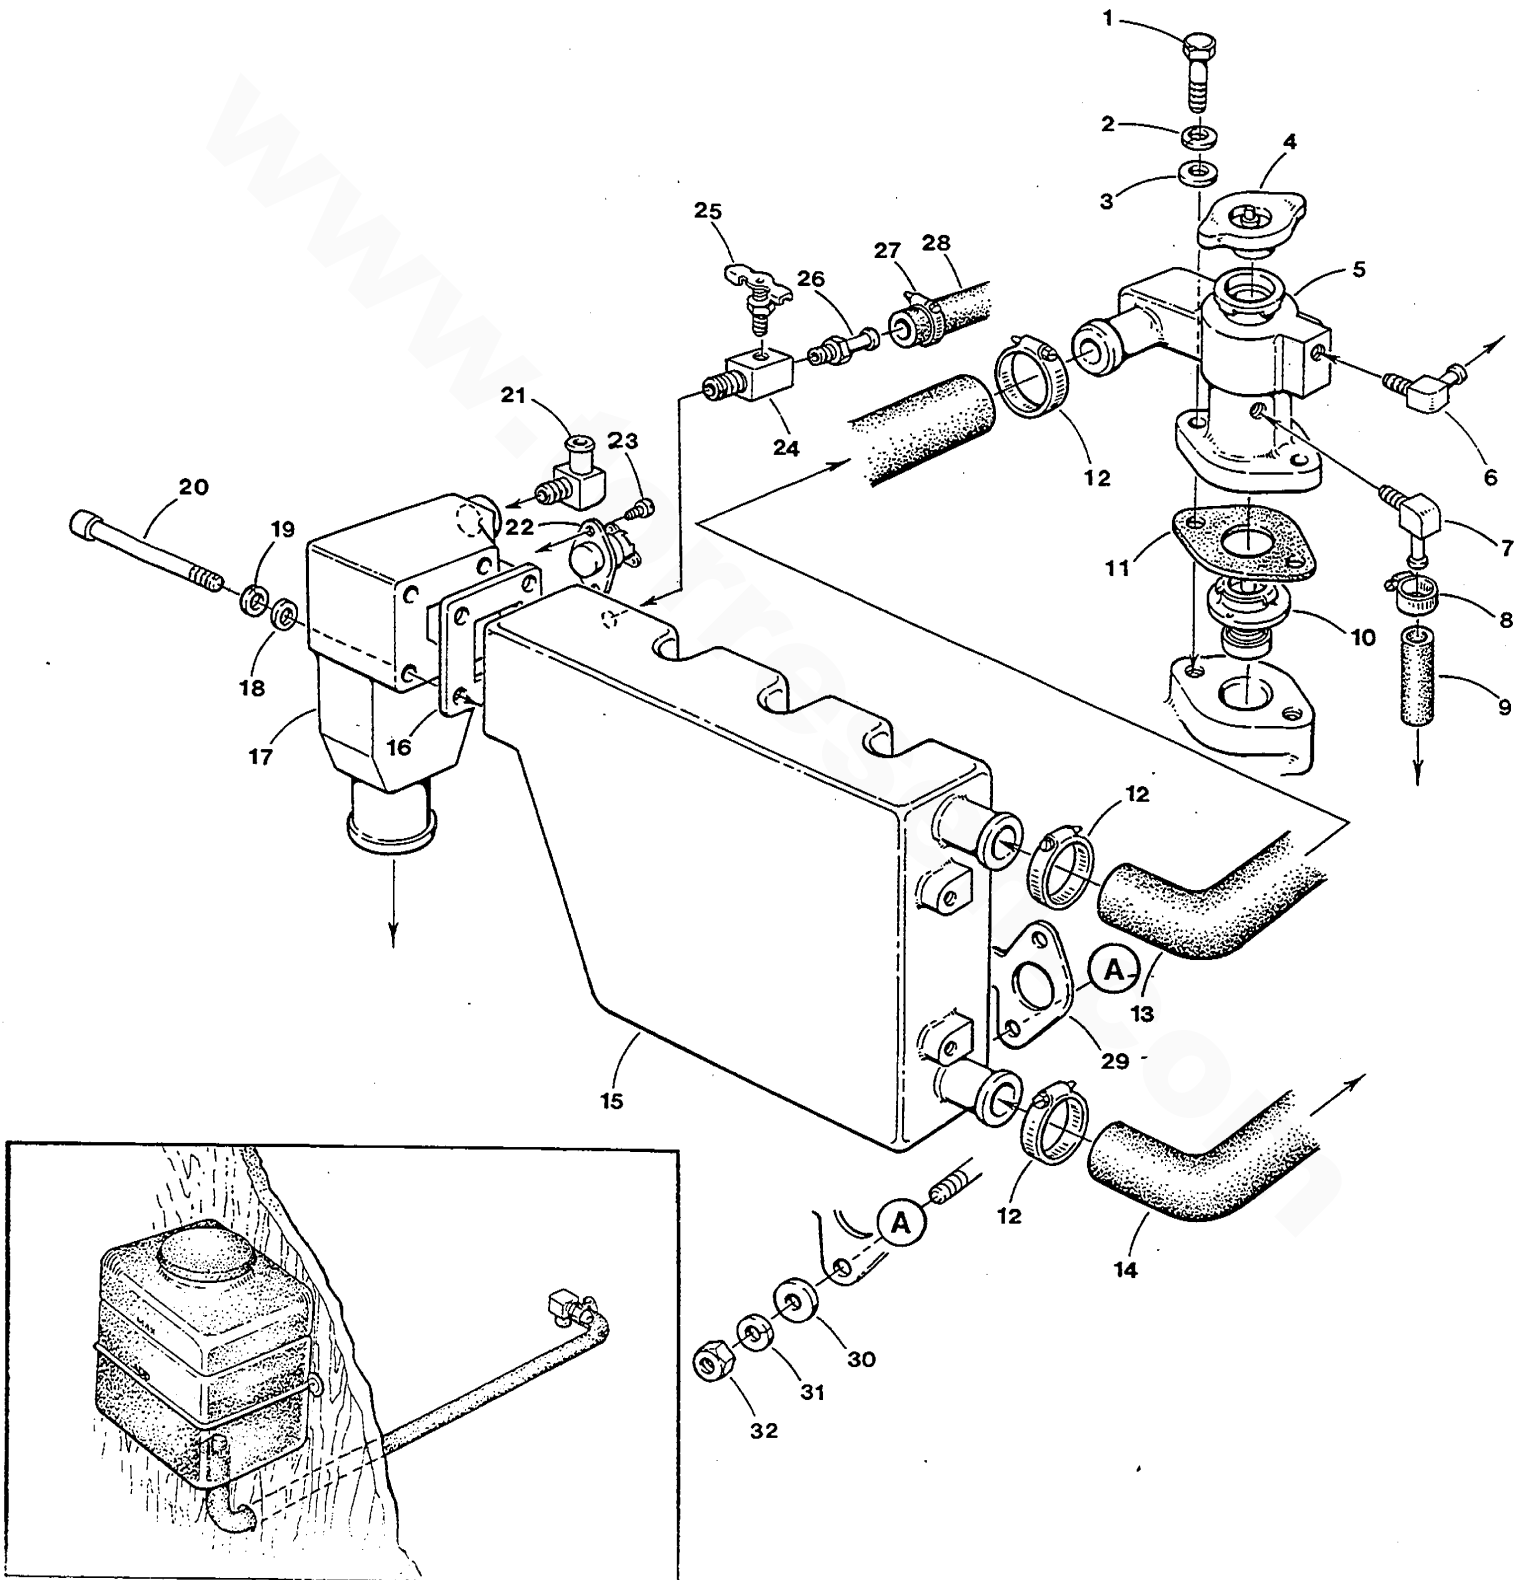

WESTERBEKE 4.5-7.2-9.6 BCGTC/E - EXHAUST MANIFOLD - THERMOSTAT

WESTERBEKE 4.5-7.2-9.6 BCGTC/E - EXHAUST MANIFOLD - THERMOSTAT

REF	PN	NAME	REMARKS	QUAN
1-1	020628	CAPSCREW	M 6 X 25 DIN 933 BCGTC	2
1-2	018804	CAPSCREW	M 6 X 20 DIN 933 BCGTE	2
2	031783	LOCKWASHER	M 6 DIN 127	2
3	031784	WASHER	M 6 DIN 125	2
4	024306	CAP	PRESSURE	1
5	042228	HOUSING	THERMOSTAT	1
6	024907	ELBOW	COOLANT RECOVERY TANK CONNECTION	1
7	042616	ELBOW	MALE 1/8 NPT TO 1/4" HOSE	1
8	040384	CLAMP	HOSE	1
9	036869	HOSE	3/16" ID - INCHES REQUIRED	2
10	039378	THERMOSTAT		1
11	042260	GASKET	THERMOSTAT	1
12	011405	CLAMP	HOSE 16	3
13	042122	HOSE	THERMOSTAT TO MANIFOLD	1
14	042124	HOSE	MANIFOLD TO EXCHANGER	1
15	044391	MANIFOLD	EXHAUST	1
16	042304	GASKET	MANIFOLD TO EXHAUST ELBOW	1
17	042724	ELBOW	INJECTED EXHAUST	1
18	031784	WASHER	M 6 DIN 125	4
19	031783	LOCKWASHER	M 6 DIN 127	4
20	043291	CAPSCREW	M 6 X 90 DIN 931	4
21	042258	ELBOW	3/8 NPT TO 3/4" HOSE	1
22	032923	SWITCH	EXHAUST TEMPERATURE	1
23	035711	SCREW	6-32 X 1/4 TAPPING	2
24	016692	TEE	1/8 NPT STREET BRASS	1
25	011471	PETCOCK	1/8 NPT	1
26	043905	CONNECTOR	MALE 1/8 NPT TO 1/4" HOSE	1
27	040384	CLAMP	HOSE	1
28	036869	HOSE	3/16" ID - INCHES REQUIRED	13
29	042252	GASKET	MANIFOLD TO HEAD	1
30	031787	WASHER	M 8 DIN 125	6
31	031786	LOCKWASHER	M 8 DIN 127	6
32	018242	NUT	M 8 DIN 934	6
33	024977	KIT	COOLANT RECOVERY TANK	1