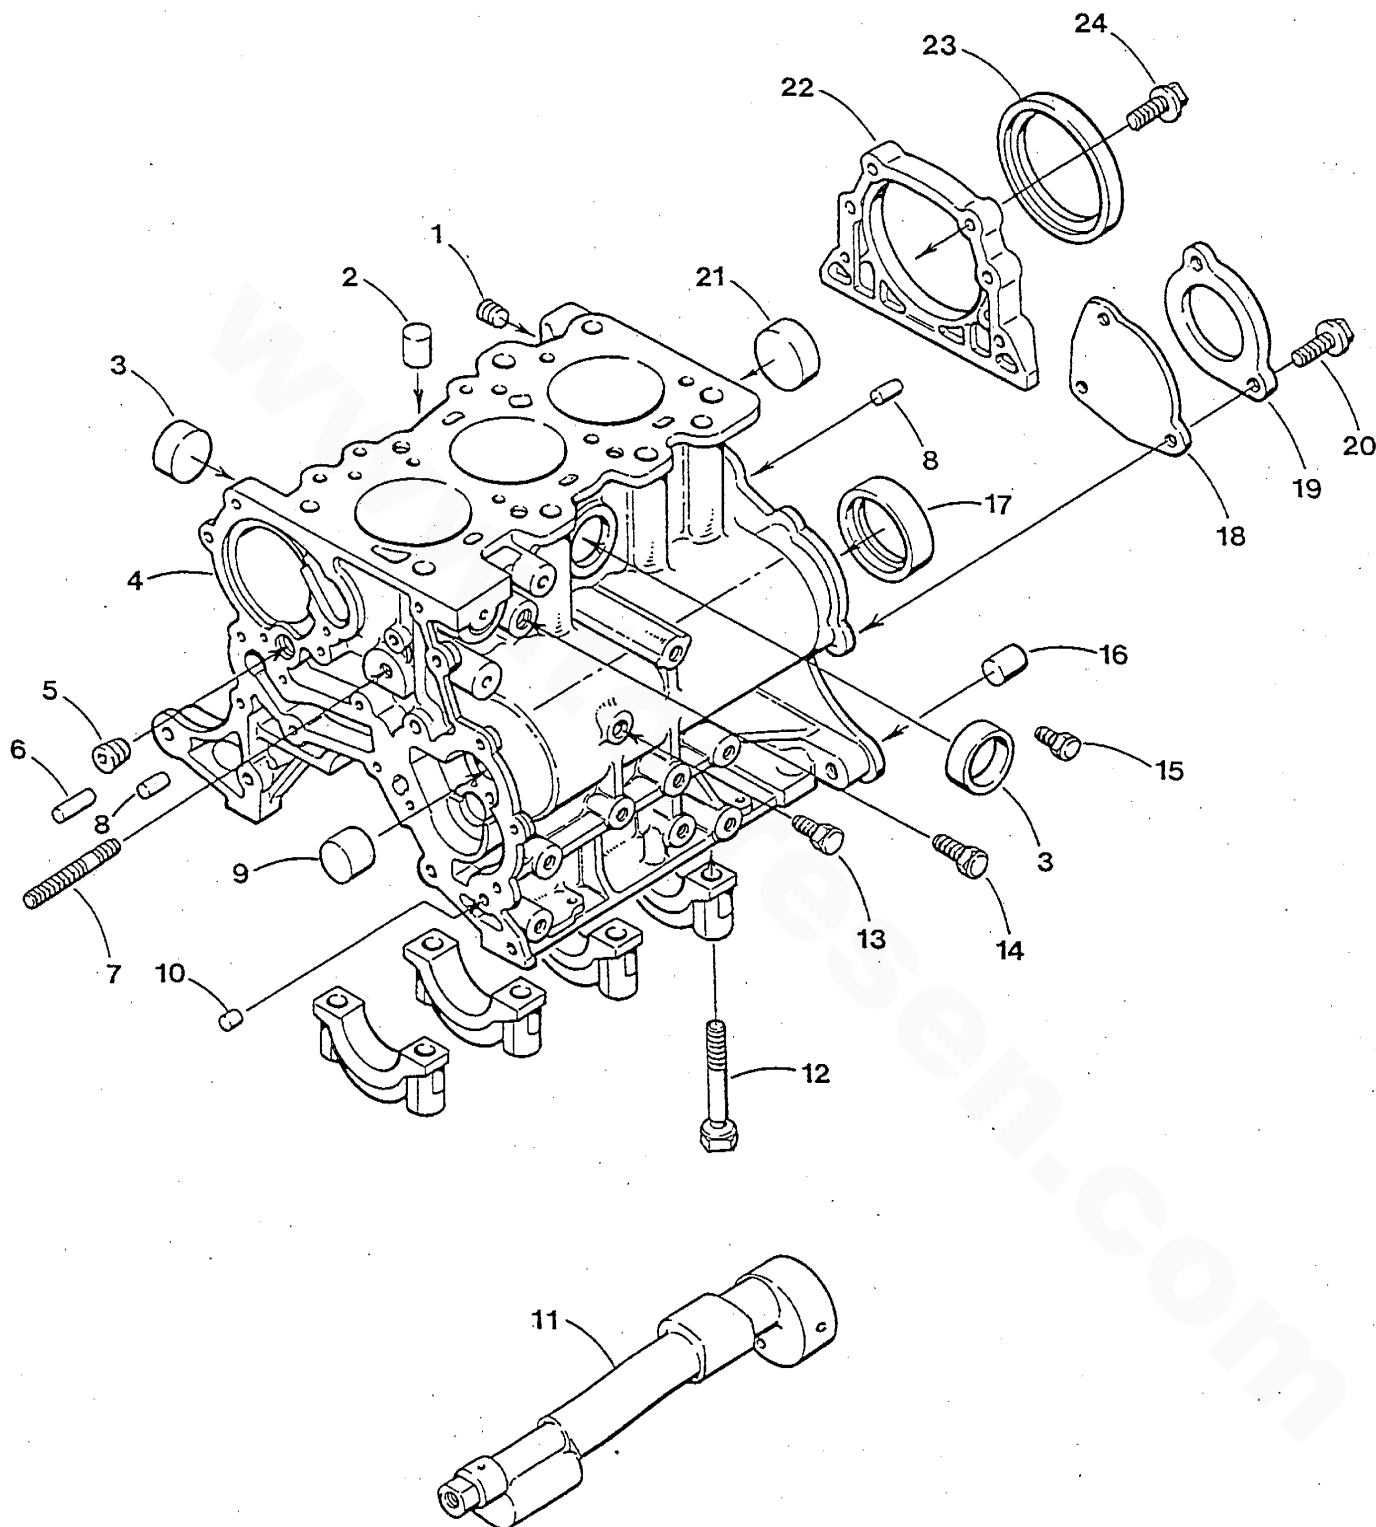

WESTERBEKE 4.5-7.0 BCQB - CYLINDER BLOCK

WESTERBEKE 4.5-7.0 BCGB - CYLINDER BLOCK

REF	PN	NAME	REMARKS	QUAN
1	030711	PLUG	1/8 BSPT DIN 906	1
2	043070	DOWEL	TUBULAR 10 X 16	2
3	024374	PLUG	EXPANSION 30MM DIN 443	3
4	043651	BLOCK	ASSEMBLY	1
5	030712	PLUG	1/4 BSPT DIN 906	1
6	042981	DOWEL	6 X 22	1
7	031282	STUD	M 8 X 45 DIN 939	1
8	041417	DOWEL	6 X 14 DIN 6325	3
9	043002	BEARING	BALANCE SHAFT	1
10	033212	DOWEL	TUBULAR 6 X 9	4
11	043047	SHAFT	BALANCE	1
12	036916	BOLT	MAIN BEARING CAP	8
13	030711	PLUG	1/8 BSPT DIN 906	1
14	013341	PLUG	1/4 NPT HEX HEAD BRASS	1
15	042945	PLUG	1/16	1
16	043070	DOWEL	TUBULAR 10 X 16	2
17	043003	BEARING	BALANCE SHAFT	1
18	043027	GASKET	BALANCE SHAFT COVER	1
19	042970	COVER	BALANCE SHAFT	1
20	033669	CAPSCREW	M 6 X 16 JIS-FLANGE	3
21	024349	PLUG	EXPANSION 35MM DIN 443	1
22	042976	FLANGE	OIL SEAL CRANKSHAFT REAR	1
23	043046	SEAL	OIL	1
24	033669	CAPSCREW	M 6 X 16 JIS-FLANGE	4