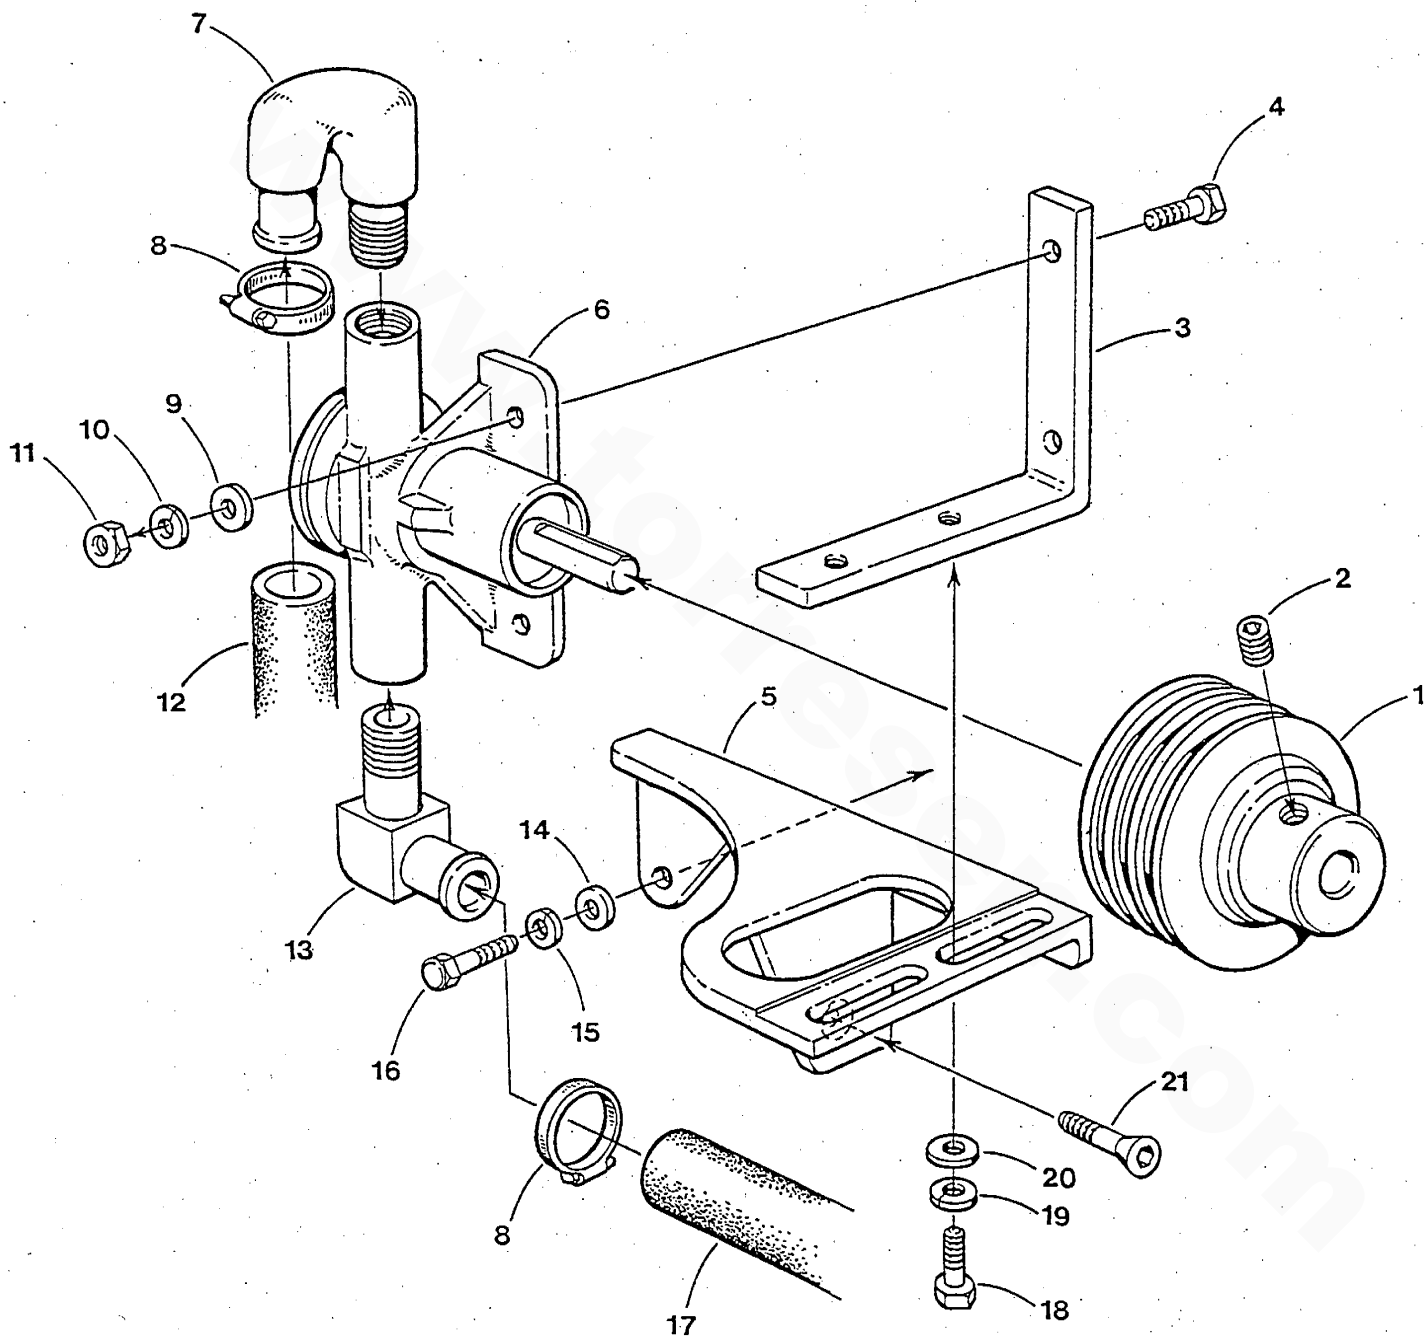

WESTERBEKE 4.5-7.0 BCGB - SEA WATER SYSTEM

WESTERBEKE 4.5-7.0 BCGB - SEA WATER SYSTEM

REF	PN	NAME	REMARKS	QUAN
1	042774	PULLEY	SEA WATER SYSTEM	1
2	011357	SETSCREW	PULLEY	1
3	042023	BRACKET	SEA WATER PUMP ADJUST	1
4	018804	CAPSCREW	M 6 X 20 DIN 933	2
5	042281	BRACKET	SEA WATER PUMP	1
6	032617	PUMP	SEA WATER	1
7	042126	ELBOW	3/8 NPT TO 3/4" HOSE 180	1
8	011386	CLAMP	HOSE 12	2
9	031784	WASHER	M 6 DIN 125	2
10	031783	LOCKWASHER	M 6 DIN 127	2
11	015812	NUT	M 6 DIN 934	2
12		HOSE	CUSTOMER SUPPLIED	1
13	042257	ELBOW	3/8 NPT TO 3/8" HOSE	1
14	031787	WASHER	M 8 DIN 125	1
15	031786	LOCKWASHER	M 8 DIN 127	1
16	013630	CAPSCREW	M 8 X 25 DIN 933	1
17	042934	HOSE	GASDENSER TO EXCHANGER	1
18	018804	CAPSCREW	M 6 X 20 DIN 933	2
19	031783	LOCKWASHER	M 6 DIN 127	2
20	031784	WASHER	M 6 DIN 125	2
21	200442	CAPSCREW	M10 X 1.25 X 20 DIN 7991	1