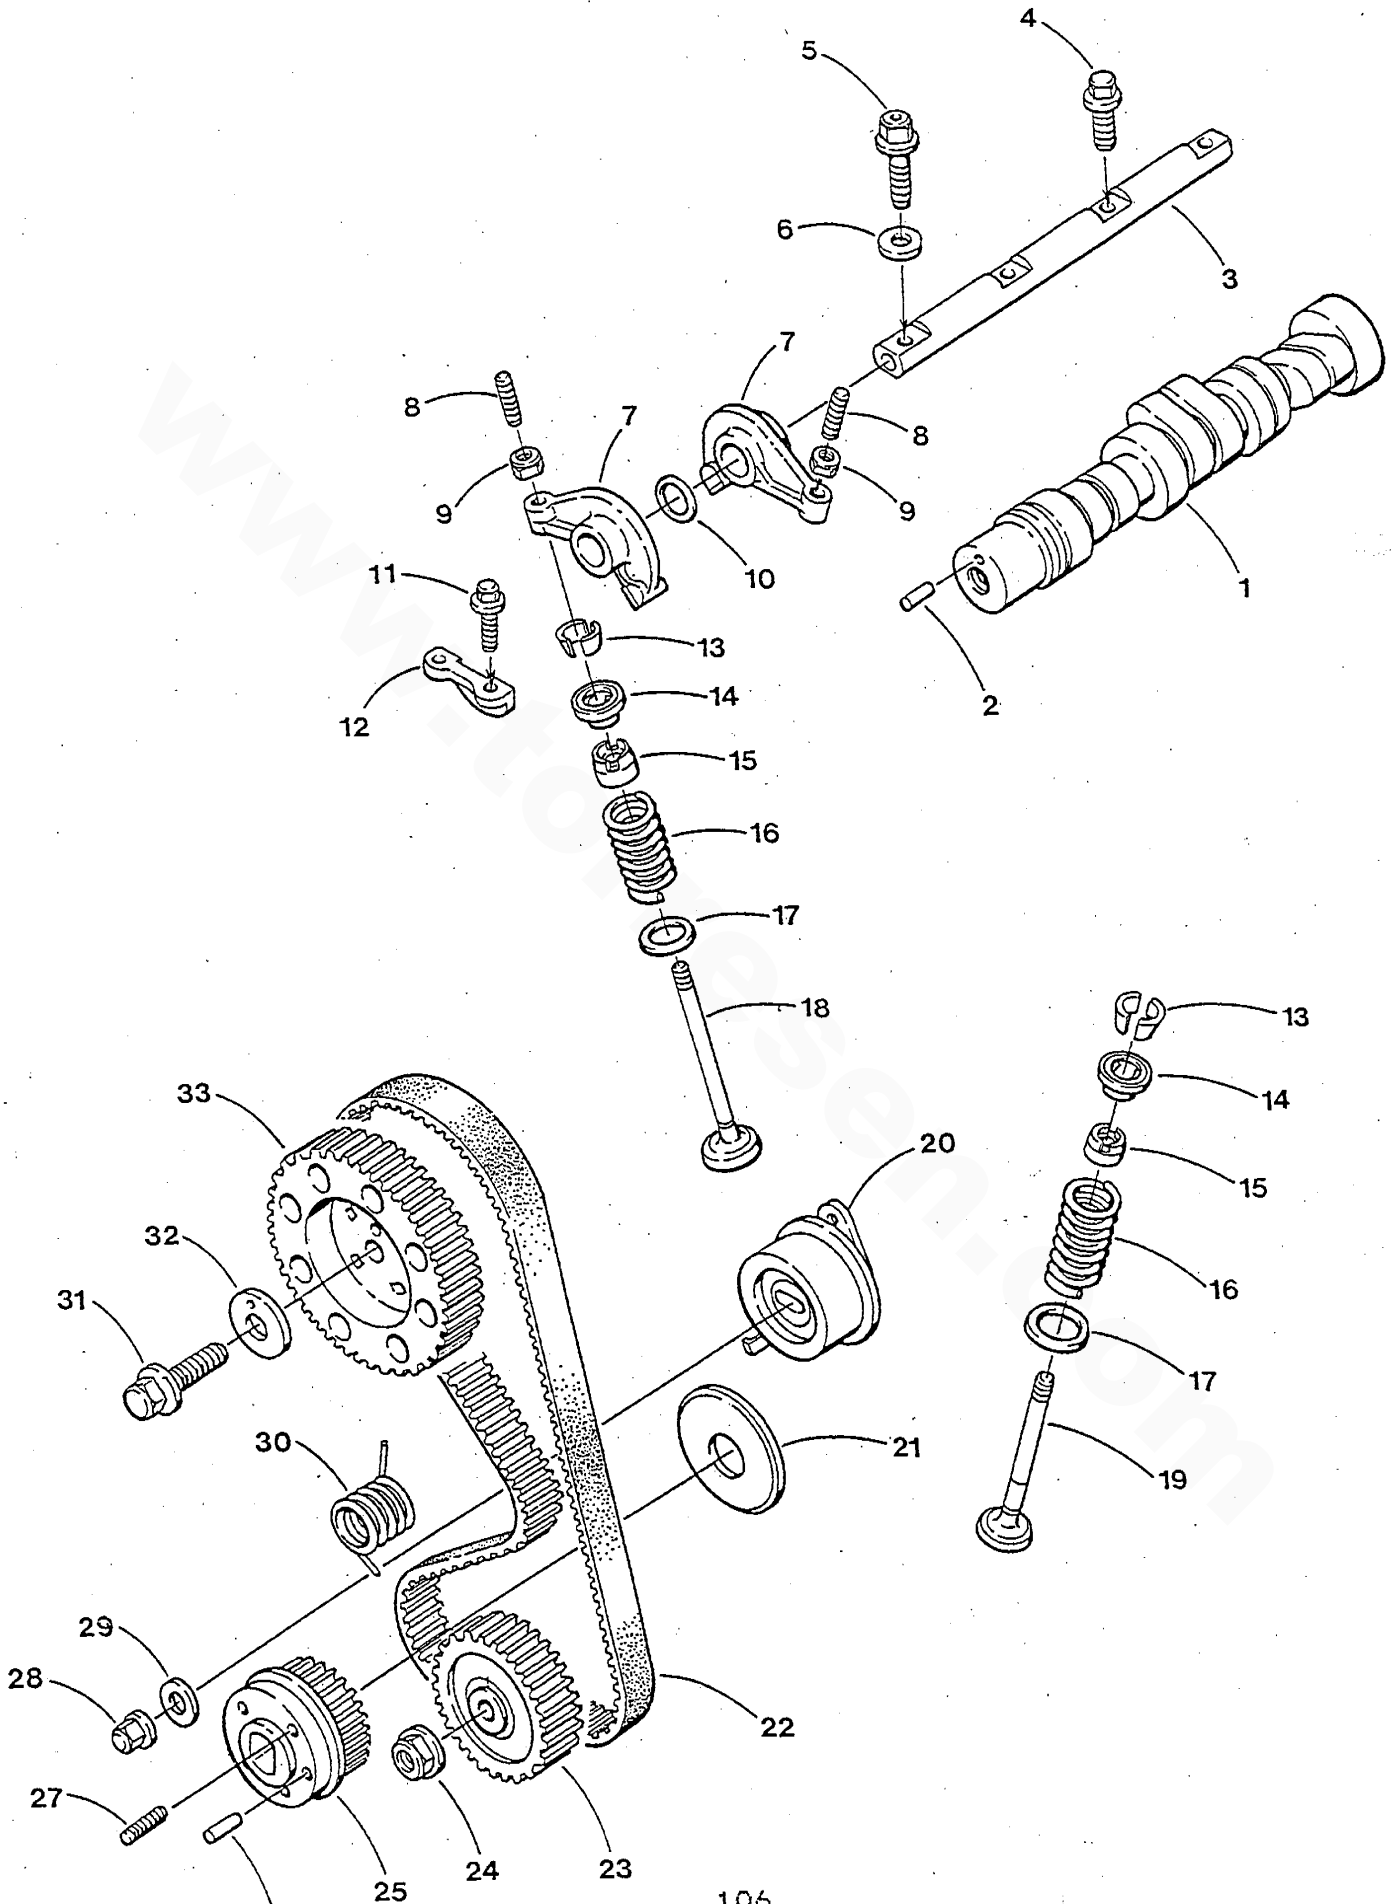

WESTERBEKE 4.5-7.0 BCGB - VALVES - ROCKER SHAFT - CAMSHAFT

REF	PN	NAME	REMARKS	QUAN
1	043023	CAMSHAFT	INCLUDING REF 2	1
2	043011	PIN		1
3	042994	SHAFT	ROCKER	1
4	042995	BOLT	ROCKER SHAFT INCLUDING WASHER	2
5	042992	BOLT	ROCKER SHAFT FLANGE	2
6	042993	WASHER		2
7	042971	ROCKER		6
8	042977	SCREW	ROCKER ADJUST	6
9	042948	NUT	ROCKER ADJUST	6
10	042961	WASHER	ROCKER SHAFT	3
11	043064	CAPSCREW	M 6 X 14 JIS-FLANGE	2
12	042987	PLATE	CAMSHAFT THRUST	1
13	042952	COLLET	VALVE	12
14	042962	SEAT	VALVE SPRING UPPER	6
15	030242	SEAL	VALVE STEM	6
16	042999	SPRING	VALVE	6
17	042965	SEAT	VALVE SPRING LOWER	6
18	042978	VALVE	INTAKE	3
19	042979	VALVE	EXHAUST	3
20	042990	TENSIONER	TIMING BELT	1
21	042996	FLANGE	CRANKSHAFT TIMING BELT PULLEY	1
22	043036	BELT	TIMING	1
23	043021	PULLEY	OIL PUMP	1
24	042963	NUT	OIL PUMP PULLEY	1
25	043024	PULLEY	CRANKSHAFT TIMING BELT INCL REF 26	1
26	043068	PIN	SPRING	1
27	042894	PIN	CRANKSHAFT PULLEY	4
28	033668	NUT	M 8 JIS-FLANGE	1
29	043067	WASHER	TENSIONER	1
30	043009	SPRING	TENSIONER	1
31	041429	CAPSCREW	M10 X 1.25 X 30 JIS-FLANGE	1
32	042954	WASHER	CAMSHAFT TIMING PULLEY	1
33	043008	PULLEY	CAMSHAFT TIMING BELT	1