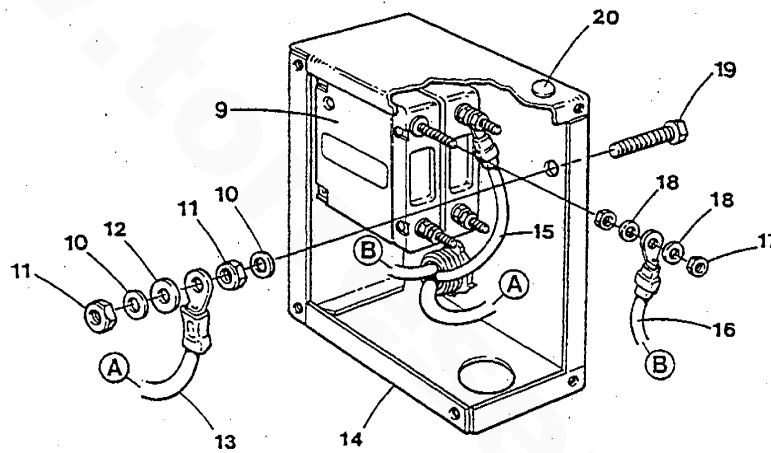

WESTERBEKE 4.5-7.0 BCGB - AC OUTPUT CIRCUIT BREAKER

REF	PN	NAME	REMARKS	QUAN
2	031891	SCREW	8-32 X 3/8 TRUSS HEAD SS	6
3	043689	COVER	BOX	1
4	039082	GUARD	CIRCUIT BREAKER HANDLE	1
5	031852	SCREW	6-32 X 1/4 BINDING HEAD SS	4
6	042330	NIPPLE	1"	1
7	042329	NUT	1"	3
8	038523	SPACER		1
9-1	042232	BREAKER	CIRCUIT 20 AMP 60HZ 4.5 BCGB	1
9-2	042712	BREAKER	CIRCUIT 15 AMP 50HZ 3.7 BCGB	1
9-3	042714	BREAKER	CIRCUIT 30 AMP 60HZ 7.0 BCGB	1
9-4	042713	BREAKER	CIRCUIT 25 AMP 50HZ 5.0 BCGB	1
10	032493	LOCKWASHER	1/4 INTERNAL TOOTH BRONZE	2
11	032498	NUT	1/4NC HEX BRASS	2
12	032499	WASHER	FLAT 1/4 BRASS	2
13-1	038644	WIRE	WHITE 60HZ 4.5 BCGB	1
13-2	038647	WIRE	WHITE 60HZ 7.0 BCGB	1
14	043688	BOX	CIRCUIT BREAKER	1
15-1	038637	WIRE	BLACK 60HZ 4.5 BCGB 50HZ 3.7 BCGB	1
15-2	038640	WIRE	BLACK 60HZ 7.0 BCGB 50HZ 5.0 BCGB	1
16-1	038637	WIRE	BLACK 60HZ 4.5 BCGB	1
16-2	042345	WIRE	WHITE 50HZ 3.7 BCGB	1
16-3	038640	WIRE	BLACK 60HZ 7.0 BCGB	1
16-4	042333	WIRE	WHITE 50HZ 5.0 BCGB	1
17	031847	NUT	10-32 HEX SS	4
18	031848	WASHER	FLAT 10 SS	8
19	038622	CAPSCREW	1/4NC X 1 BRONZE FULLY THREADED	1
20	038621	PLUG	NYLON	1
21	044823	SPACER		1
22	038434	GROMMET		1
23	031783	LOCKWASHER	M 6 DIN 127	3
24	013590	CAPSCREW	M 6 X 30 DIN 933	1
25	020628	CAPSCREW	M 6 X 25 DIN 933	2
26	036737	CONNECTOR	BOX 1-1/4"	1
27	042719	DIAGRAM	AC OUTPUT & CIRCUIT BREAKER WIRING	1