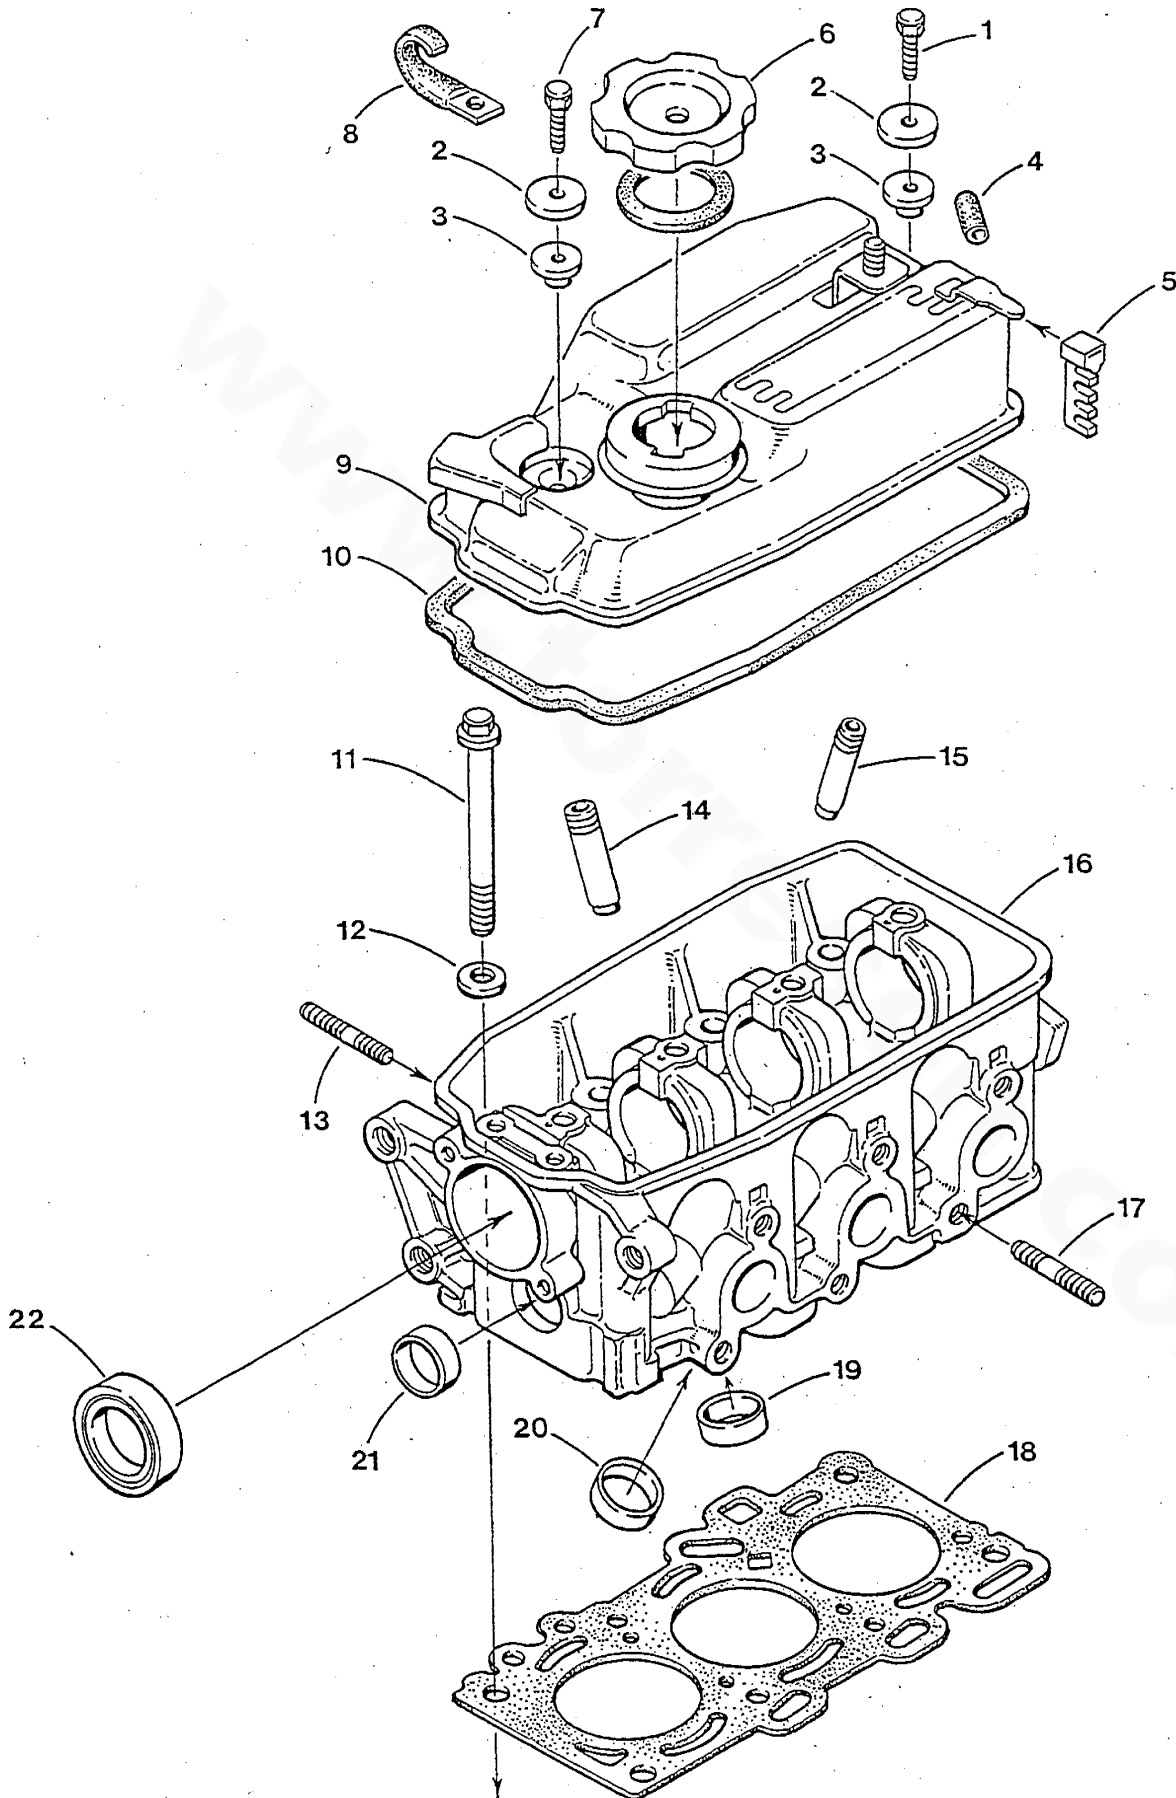

WESTERBEKE 4.5-7.0 BCGB - CYLINDER HEAD

WESTERBEKE 4.5-7.0 BCGB - CYLINDER HEAD

REF	PN	NAME	REMARKS	QUAN
1	043063	CAPSCREW	M 6 X 35 JIS W/WASHER	1
2	042975	WASHER	ROCKER COVER	2
3	042960	SEAL	OIL-ROCKER COVER	2
4	042912	CAP	VINYL	1
5	042998	CLAMP	SPARKPLUG WIRES	1
6	030237	CAP	OIL FILL INCLUDING GASKET	1
7	013590	CAPSCREW	M 6 X 30 DIN 933	1
8	038074	CLAMP	FUEL LINE	1
9	042823	COVER	ROCKER	1
10	042688	GASKET	ROCKER COVER	1
11	042968	BOLT	CYLINDER HEAD	8
12	042946	WASHER	CYLINDER HEAD BOLT	8
13	015830	STUD	M 8 X 25 DIN 939	2
14-1	042955	GUIDE	VALVE-INTAKE 0.05	3
14-2	042956	GUIDE	VALVE-INTAKE 0.25	3
14-3	042957	GUIDE	VALVE-INTAKE 0.50	3
15-1	042949	GUIDE	VALVE-EXHAUST 0.05	3
15-2	042950	GUIDE	VALVE-EXHAUST 0.25	3
15-3	042951	GUIDE	VALVE-EXHAUST 0.50	3
16	043028	HEAD	CYLINDER INCLUDING GUIDES & PLUGS	1
17	015830	STUD	M 8 X 25 DIN 939	6
18	043029	GASKET	HEAD	1
19-1	042982	SEAT	VALVE-INTAKE 0.30	3
19-2	042983	SEAT	VALVE-INTAKE 0.60	3
20-1	043000	SEAT	VALVE-EXHAUST 0.30	3
20-2	043001	SEAT	VALVE-EXHAUST 0.60	3
21	024374	PLUG	EXPANSION 30MM DIN 443	1
22	043017	SEAL	OIL	1