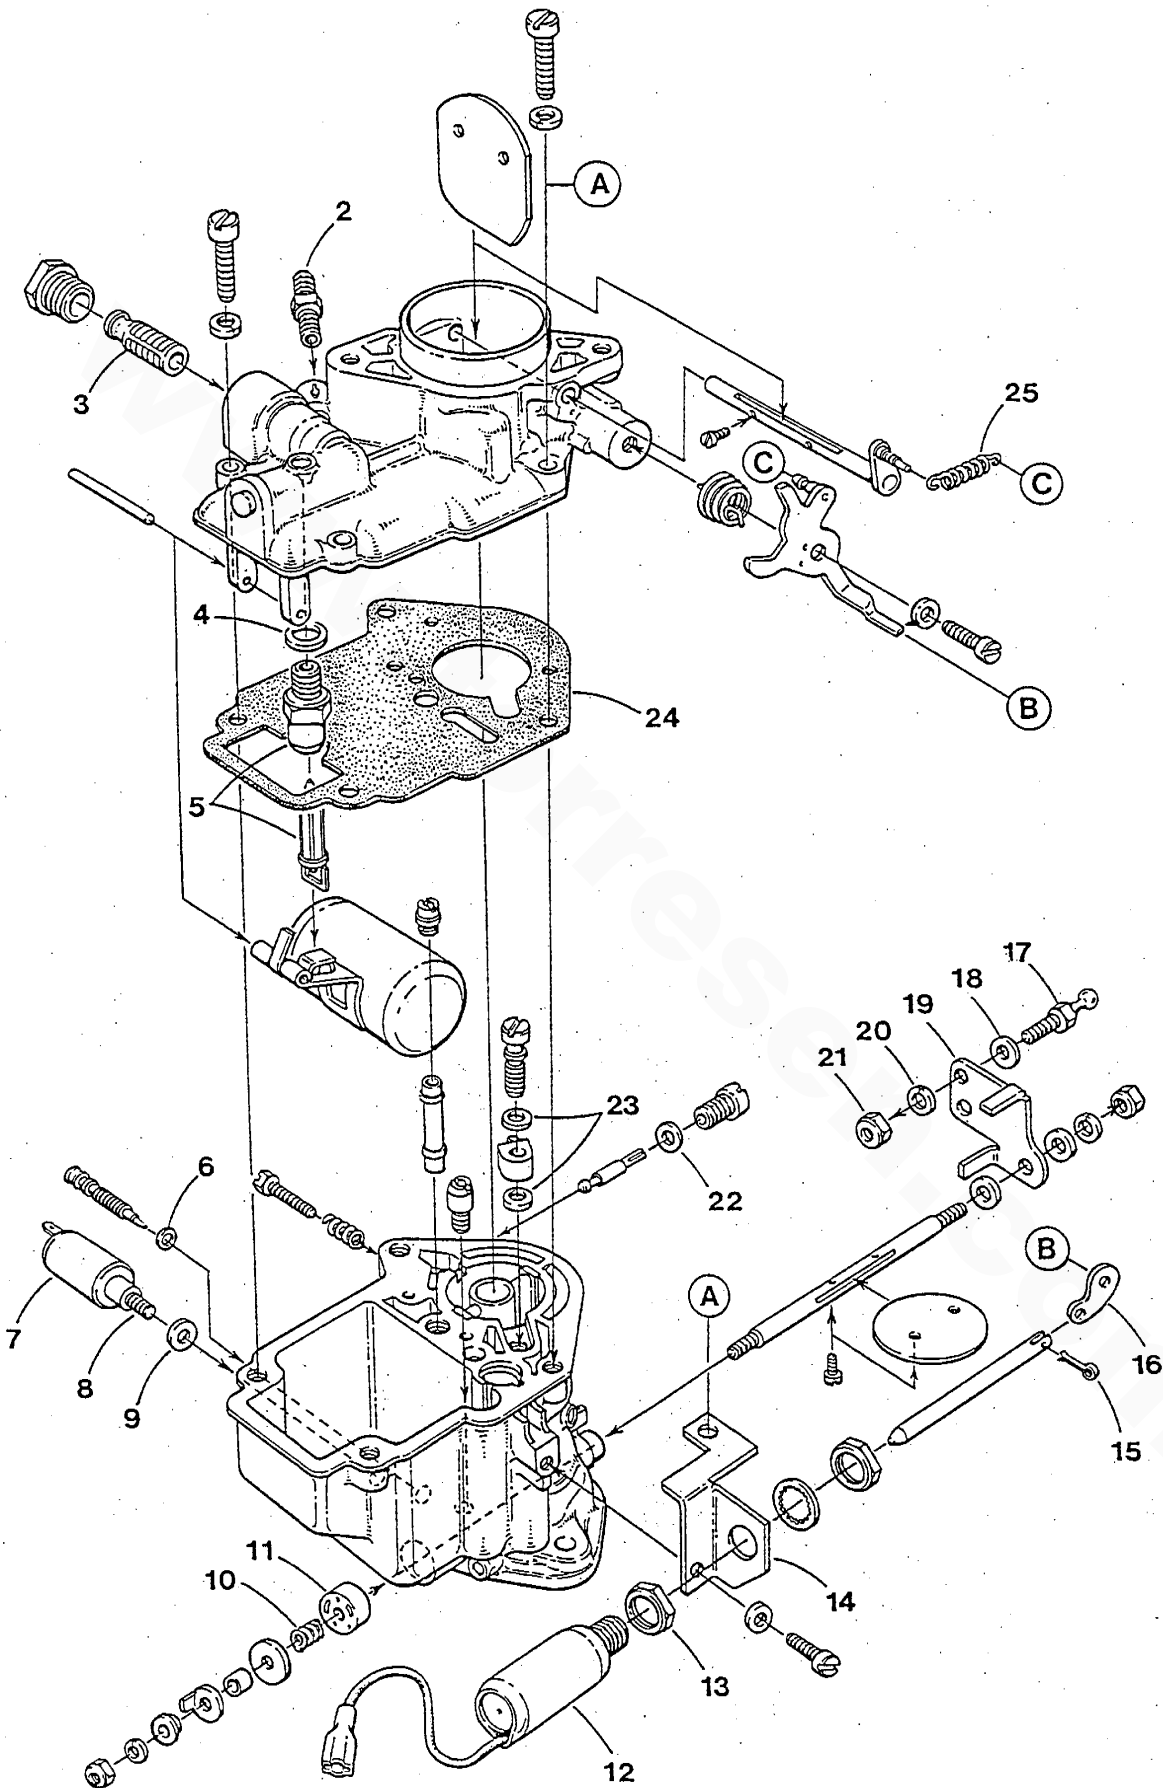

WESTERBEKE 4.5-7.0 BCGB - CARBURETOR

REF	PN	NAME	REMARKS	QUAN
1	043788	CARBURETOR		1
2-1	013346	CONNECTOR	MALE 1/8 NPT TO 3/16 COMPRESSION	1
2-2	013344	NUT	3/16 COMPRESSION	1
2-3	013343	FERRULE	3/16 COMPRESSION	1
3	038090	FILTER	FUEL	1
4	036276	GASKET	NEEDLE VALVE	1
5	038097	VALVE	NEEDLE & SEAT	1
6	038092	GASKET	IDLE SCREW	1
7	039643	SOLENOID	INCLUDING JET	1
8	036402	JET	120	1
9	037846	WASHER		1
10	038094	SPRING	ROTARY VALVE	1
11	038096	VALVE	ROTARY	1
12	038038	SOLENOID	CHOKE 12 VDC	1
13	038042	NUT	15/32-32	1
14	037751	BRACKET	CHOKE SOLENOID	1
15	011796	PIN	COTTER 1/16 X 1/2 SS	1
16	037819	LINKAGE	SOLENOID	1
17	019364	BALLJOINT		1
18	031848	WASHER	10 FLAT SS	1
19	035291	LEVER	THROTTLE	1
20	031849	LOCKWASHER	10 SS	1
21	031847	NUT	10-32 HEX SS	1
22	038091	GASKET	IDLE JET	1
23	036275	GASKET	ACCELERATOR PUMP JET	2
24	038093	GASKET	COVER	1
25	038041	SPRING		1
26	038100	KIT	CARBURETOR REPAIR 3-5-6-10-11-22-23-24	1