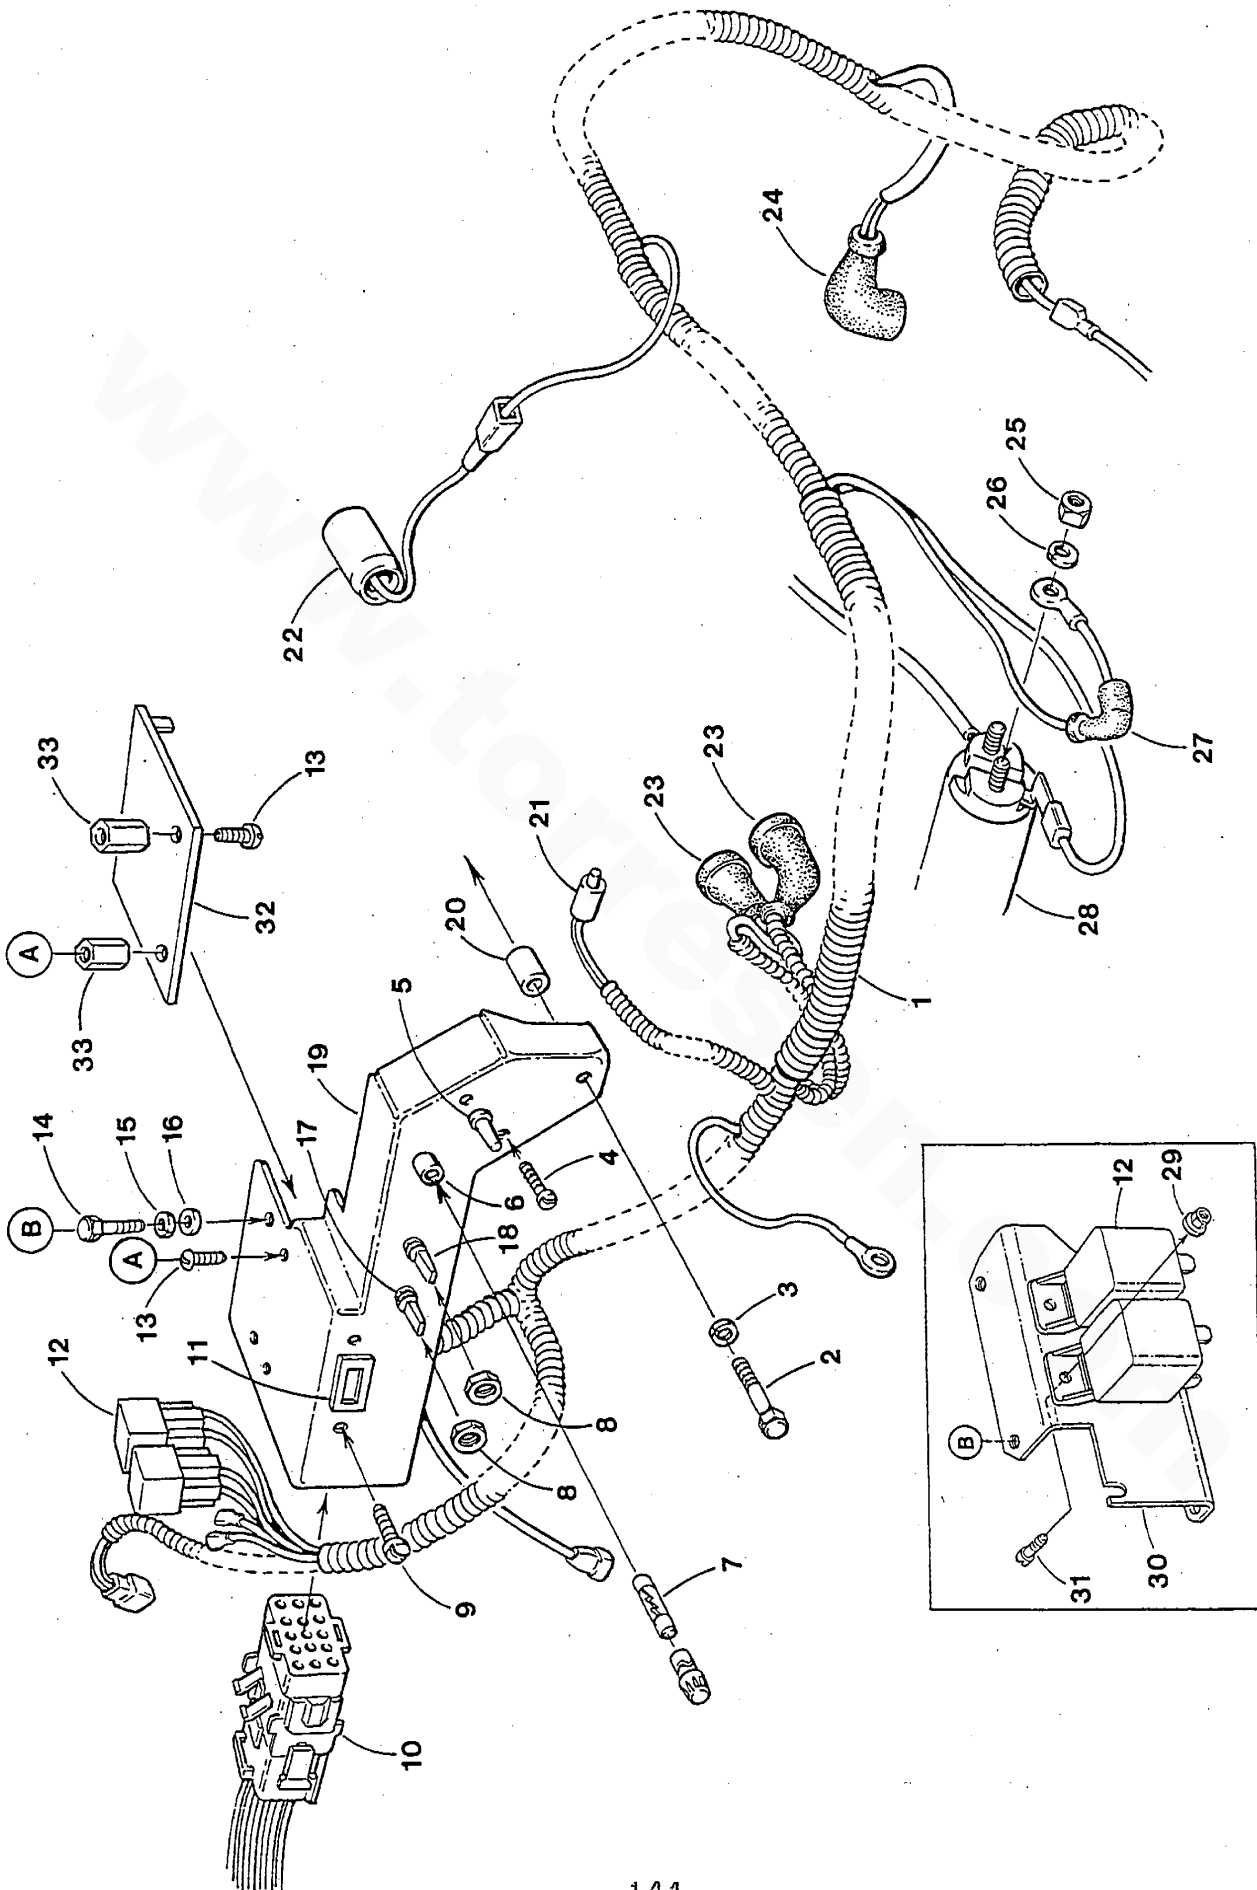

WESTERBEKE 4.5-7.0 BCGB - ELECTRICAL SYSTEM

REF	PN	NAME	REMARKS	QUAN
1	043807	HARNESS		1
2	031816	CAPSCREW	M 8 X 100 DIN 931	1
3	031786	LOCKWASHER	M 8 DIN 127	1
4	031865	SCREW	8-32 X 3/4 SS BH	2
5	024683	BREAKER	CIRCUIT 20 AMP	1
6	043747	HOLDER	FUSE	1
7	033769	FUSE	8 AMP	1
8	038042	NUT	SWITCH	2
9-1	031853	SCREW	6-32 X 3/8 SS BH	2
9-2	050234	NUT	6-32 KEPS	2
10	043818	CONNECTOR	JUMPER-WHEN NO REMOTE PANEL USED	1
11	042388	HOURMETER		1
12	041150	RELAY	12 VDC 30 AMP W/DIODE	2
13	031852	SCREW	6-32 X 1/4 SS BH	4
14	031825	CAPSCREW	M 6 X 12 DIN 933	2
15	031783	LOCKWASHER	M 6 DIN 127	2
16	031784	WASHER	M 6 DIN 125	2
17	042521	SWITCH	TOGGLE START-STOP	1
18	033632	SWITCH	TOGGLE ON	1
19	043782	BRACKET		1
20	033713	SPACER		1
21	039643	SOLENOID	INCLUDING JET	1
22	038038	SOLENOID	CHOKE	1
23	035755	BOOT		2
24	035754	BOOT	EXHAUST TEMPERATURE SWITCH	1
25	018242	NUT	M 8 DIN 934	1
26	031786	LOCKWASHER	M 8 DIN 127	1
27	034472	BOOT		1
28	036218	SOLENOID	STARTER	1
29	200125	NUT	10-32 KEPS	2
30	042287	BRACKET	RELAY	1
31	031872	SCREW	10-32 X 1/2 SS BH	2
32	043836	SHUTDOWN	OVERSPEED	1
33	043908	STANDOFF		2