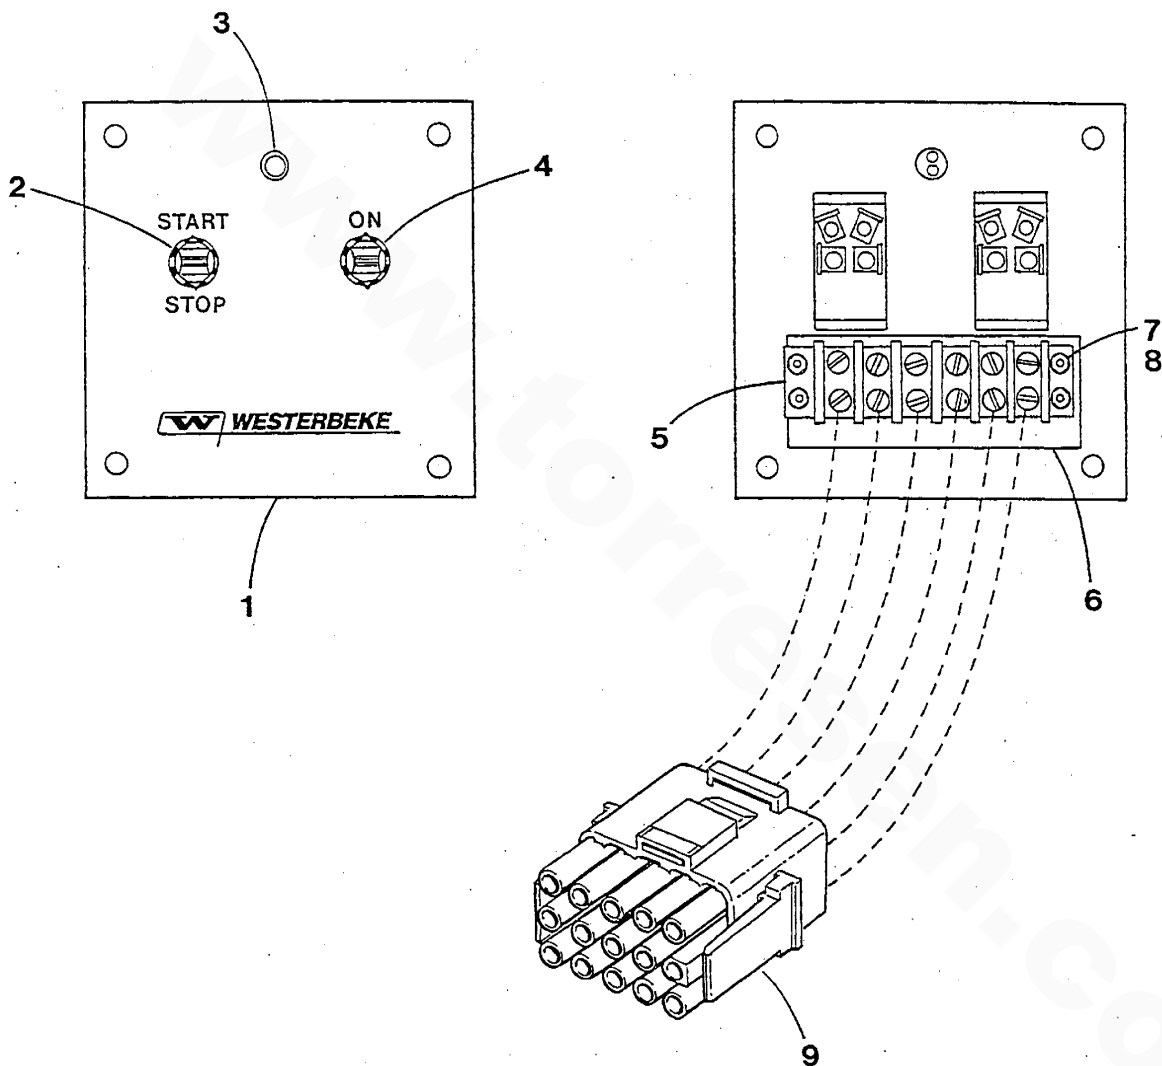

WESTERBEKE 4.5-7.0 BCGB - REMOTE CONTROL PANEL

WESTERBEKE 4.5-7.0 BCGB - REMOTE CONTROL PANEL

REF	PN	NAME	REMARKS	QUAN
1	043912	PANEL	REMOTE CONTROL	1
2	042521	SWITCH	TOGGLE START-STOP	1
3	032975	LED	GREEN	1
4	033632	SWITCH	TOGGLE ON	1
5	042496	BLOCK	TERMINAL	1
6	042498	MARKER	TERMINAL BLOCK	1
7	050559	NUT	6-32 SMALL HEX SS	4
8	031839	LOCKWASHER	6 SS	4
9	043913	HARNESS	PANEL	1
10-1	043914	HARNESS	15 FT EXTENSION	1
10-2	043860	HARNESS	30 FT EXTENSION	1