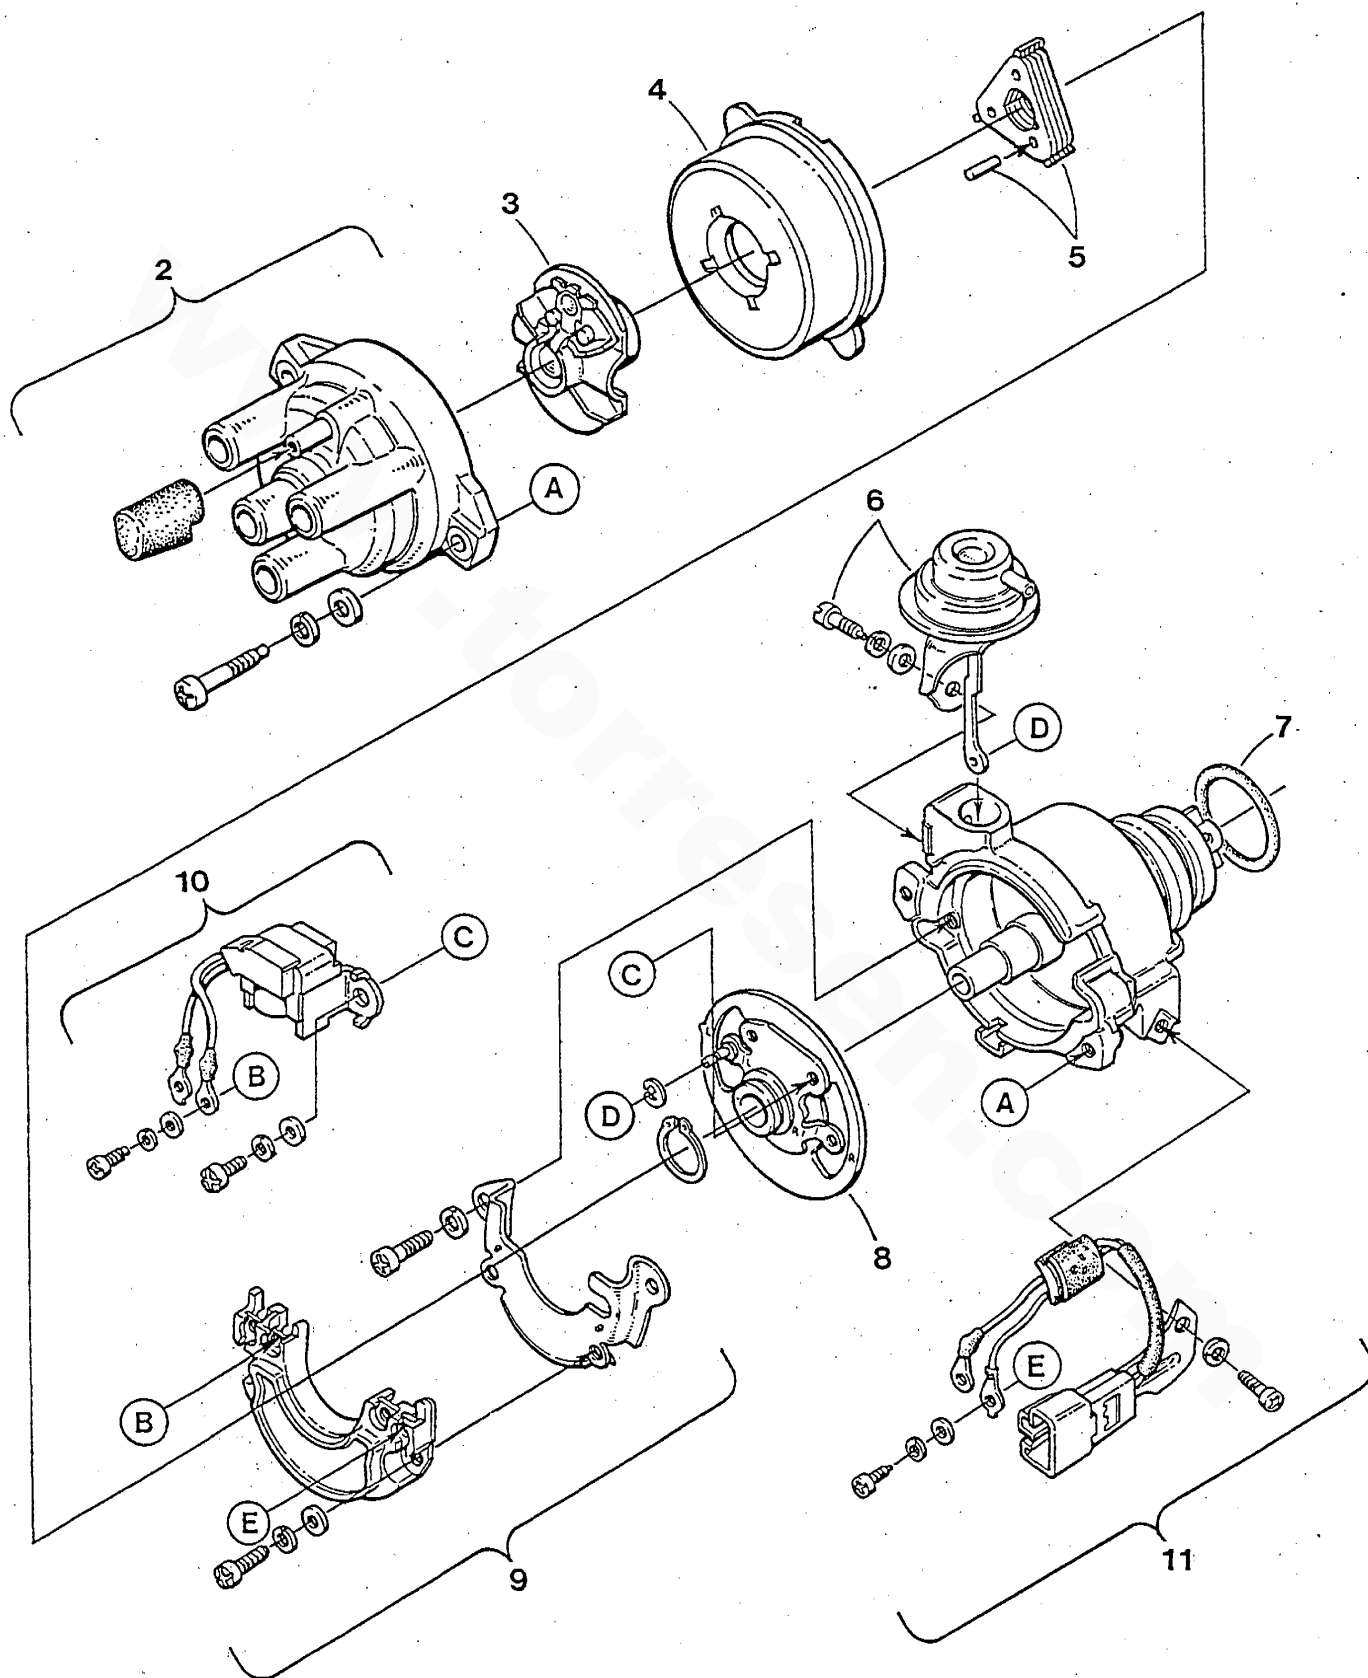

WESTERBEKE 4.5-7.0 BCGB - DISTRIBUTOR

WESTERBEKE 4.5-7.0 BCGB - DISTRIBUTOR

REF	PN	NAME	REMARKS	QUAN
1	042488	DISTRIBUTR	ASSEMBLY	1
2	043059	CAP	DISTRIBUTOR INCLUDING SCREWS	1
3	043050	ROTOR		1
4	043056	COVER	DISTRIBUTOR BREAKER	1
5	043055	ROTOR	DISTRIBUTOR IGNITER SIGNAL	1
6	043057	MODULE	DISTRIBUTOR VACUUM ADVANCE INCL SCREWS	1
7	043049	O-RING		1
8	043052	BREAKER	DISTRIBUTOR	1
9	043053	IGNITER	KIT INCLUDING SCREWS	1
10	043054	MODULE	DISTRIBUTOR PICKUP INCLUDING SCREWS	1
11	043058	CABLE	DISTRIBUTOR INCLUDING SCREWS	1
12	043051	SCREW SET	ALL SCREWS FOR REF 6 THRU 11	1