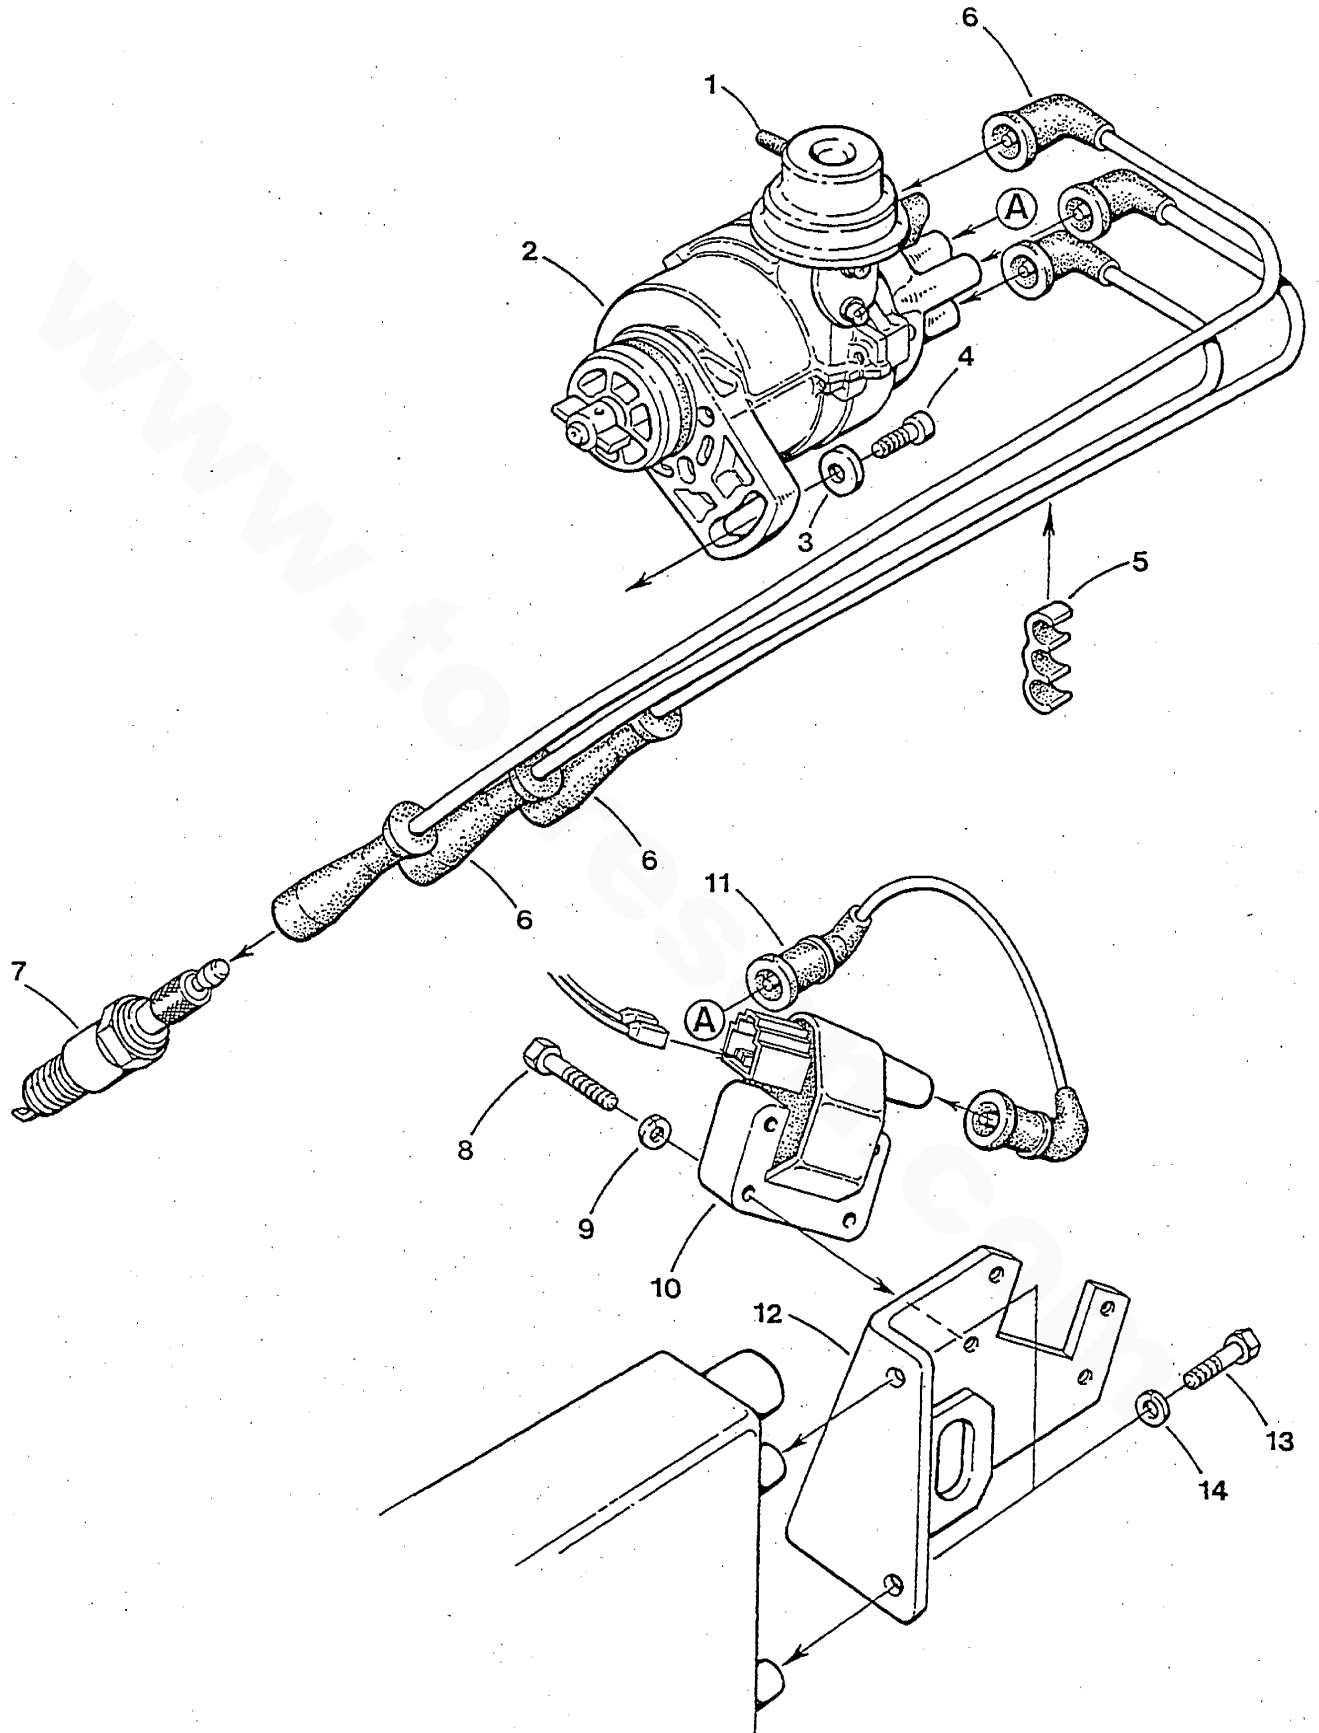

REF	PN	NAME	REMARKS	QUAN
1	033885	CAP	VINYL	1
2	042488	DISTRIBUTR	ICLUDING REF 1	1
3	033381	WASHER		1
4	041569	CAPSCREW	SECURITY PIN	1
5	042991	CLAMP	SPARKPLUG WIRES	1
6	043060	WIRE SET	SPARKPLUG AND COIL	1
7	043071	SPARKPLUG		3
8	038914	SCREW	M 5 X 25 DIN 84A PHILLIPS	4
9	031780	LOCKWASHER	M 5 DIN 127	4
10	042520	COIL	IGNITION	1
11		WIRE	COIL-SEE REF 6	1
12	042290	BRACKET	COIL AND LIFTING EYE	1
13	017012	CAPSCREW	M 6 X 16 DIN 933	2
14	031783	LOCKWASHER	M 6 DIN 127	2