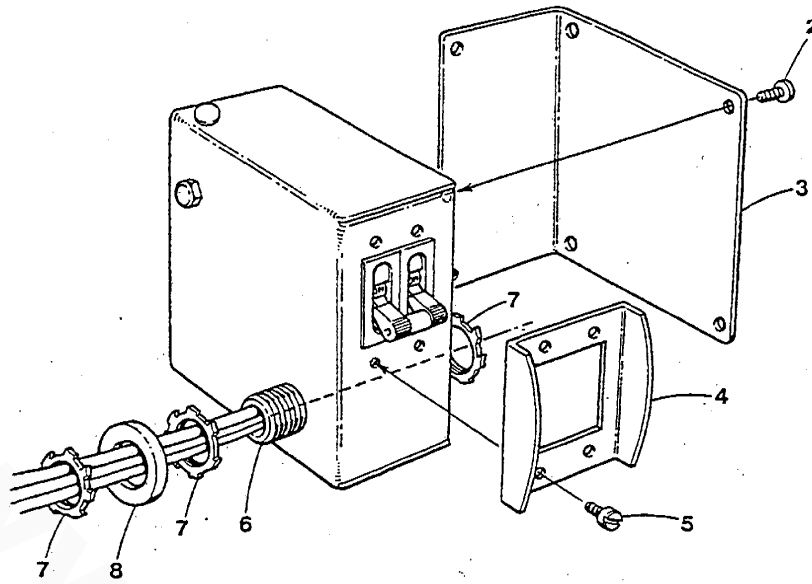

WESTERBEKE 4.5-7.0 BCGB - AC OUTPUT CIRCUIT BREAKER

REF	PN	NAME	REMARKS	QUAN
2	031891	SCREW	8-32 X 3/8 TRUSS HEAD SS	6
3	043689	COVER	BOX	1
4	039082	GUARD	CIRCUIT BREAKER HANDLE	1
5	031852	SCREW	6-32 X 1/4 BINDING HEAD SS	4
6	042330	NIPPLE	1"	1
7	042329	NUT	1"	3
8	038523	SPACER		1
9-1	042232	BREAKER	CIRCUIT 20 AMP 60HZ 4.5 BCGB	1
9-2	042712	BREAKER	CIRCUIT 15 AMP 50HZ 3.7 BCGB	1
9-3	042714	BREAKER	CIRCUIT 30 AMP 60HZ 7.0 BCGB	1
9-4	042713	BREAKER	CIRCUIT 25 AMP 50HZ 5.0 BCGB	1
10	032493	LOCKWASHER	1/4 INTERNAL TOOTH BRONZE	2
11	032498	NUT	1/4NC HEX BRASS	2
12	032499	WASHER	FLAT 1/4 BRASS	2
13-1	038644	WIRE	WHITE 60HZ 4.5 BCGB	1
13-2	038647	WIRE	WHITE 60HZ 7.0 BCGB	1
14	043688	BOX	CIRCUIT BREAKER	1
15-1	038637	WIRE	BLACK 60HZ 4.5 BCGB 50HZ 3.7 BCGB	1
15-2	038640	WIRE	BLACK 60HZ 7.0 BCGB 50HZ 5.0 BCGB	1
16-1	038637	WIRE	BLACK 60HZ 4.5 BCGB	1
16-2	042345	WIRE	WHITE 50HZ 3.7 BCGB	1
16-3	038640	WIRE	BLACK 60HZ 7.0 BCGB	1
16-4	042333	WIRE	WHITE 50HZ 5.0 BCGB	1
17	031847	NUT	10-32 HEX SS	4
18	031848	WASHER	FLAT 10 SS	8
19	038622	CAPSCREW	1/4NC X 1 BRONZE FULLY THREADED	1
20	038621	PLUG	NYLON	1
21	044823	SPACER		1
22	038434	GROMMET		1
23	031783	LOCKWASHER	M 6 DIN 127	3
24	013590	CAPSCREW	M 6 X 30 DIN 933	1
25	020628	CAPSCREW	M 6 X 25 DIN 933	2
26	036737	CONNECTOR	BOX 1-1/4"	1
27	042719	DIAGRAM	AC OUTPUT & CIRCUIT BREAKER WIRING	1