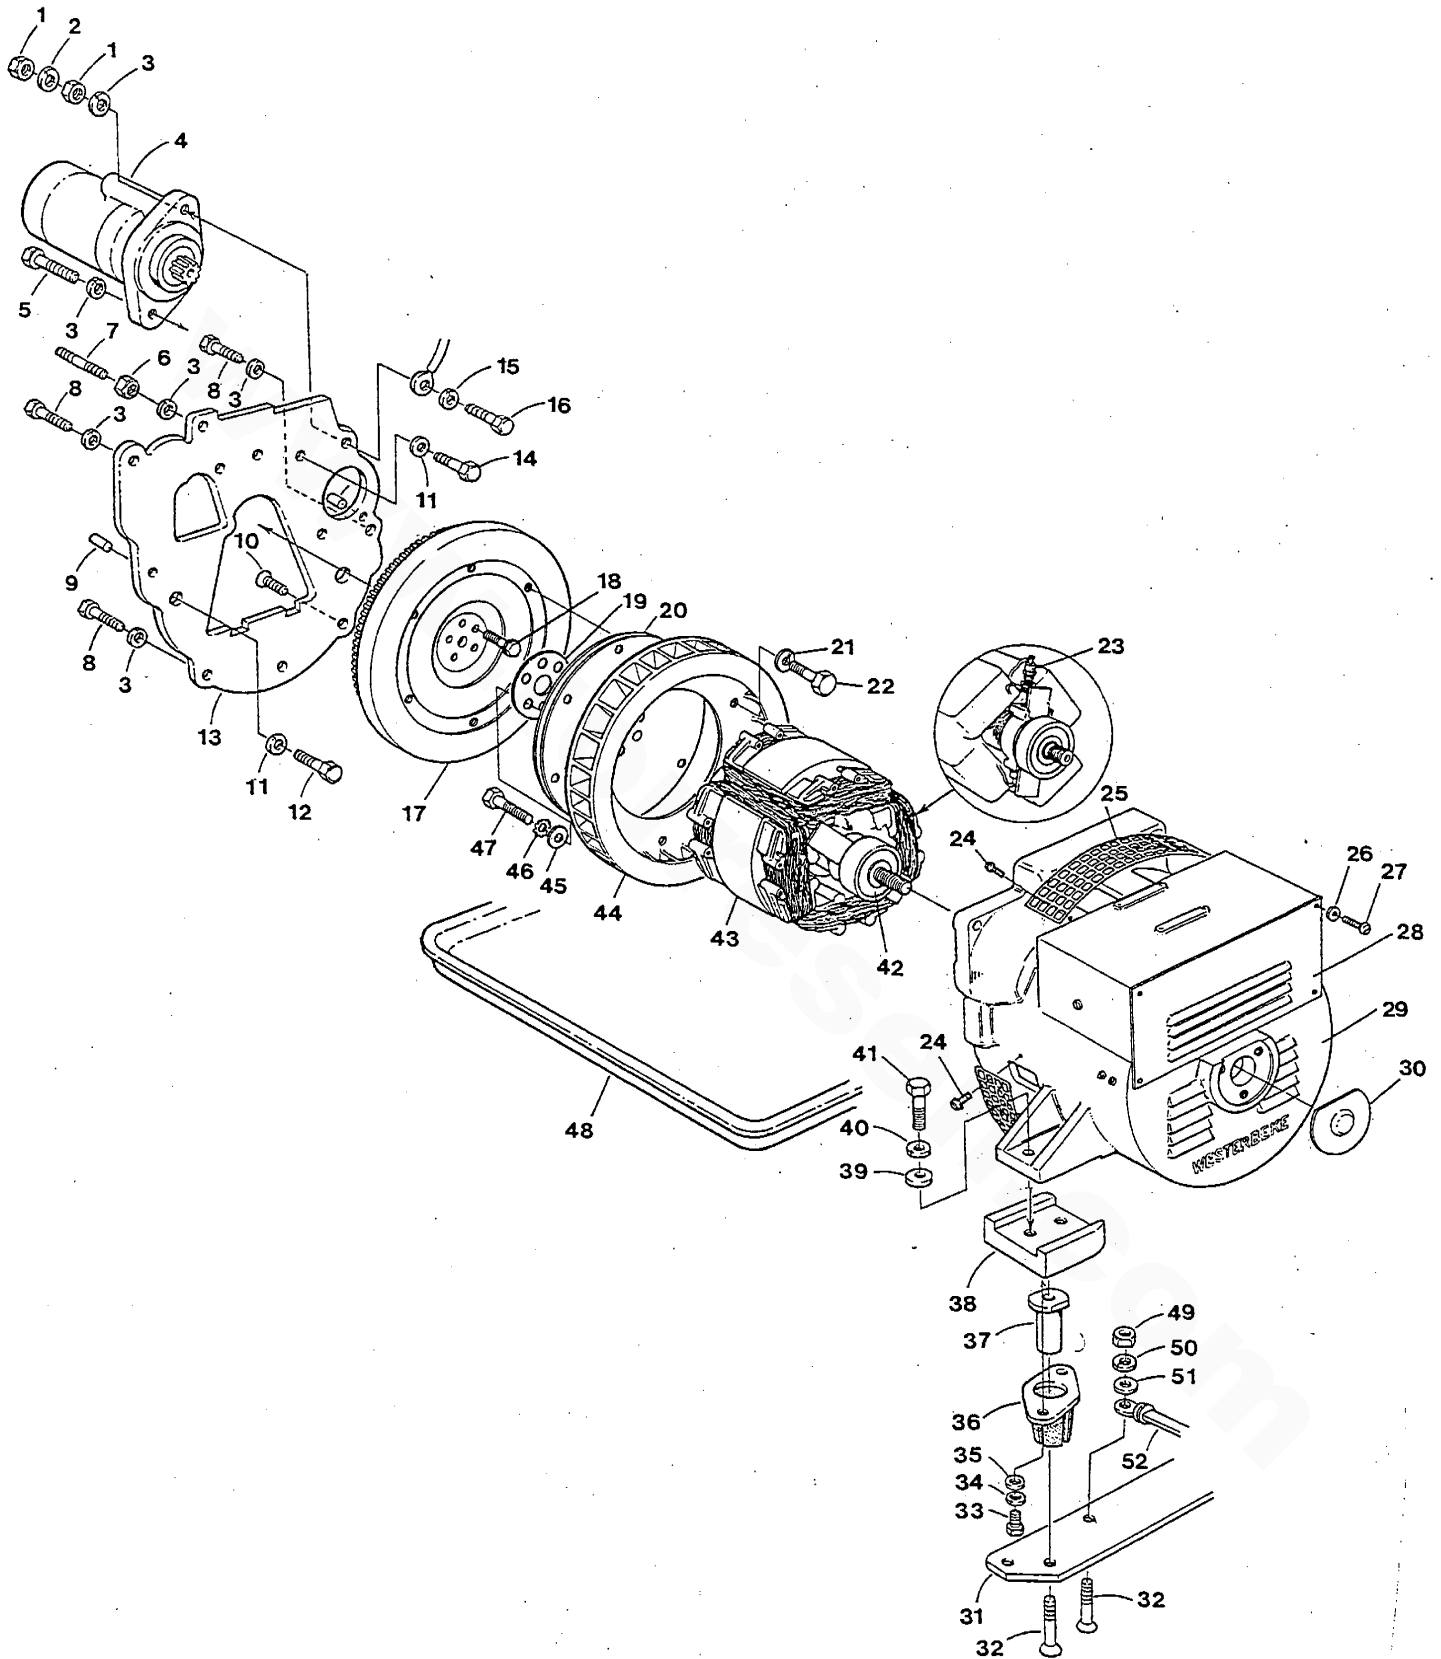

WESTERBEKE 4.5-7.0 BCGB - BACK END - GENERATOR - REAR MOUNTS

WESTERBEKE 4.5-7.0 BCGB - BACK END - GENERATOR - REAR MOUNTS

REF	PN	NAME	REMARKS	QUAN
1	031803	NUT	M10 DIN 936 JAM	2
2	034575	LOCKWASHER	M10 DIN 127B BRONZE	1
3	019262	LOCKWASHER	M10 DIN 127	5
4	034552	MOTOR	STARTER	1
5	034589	CAPSCREW	M10 X 30 DIN 933	1
6	015887	NUT	M10 DIN 934	1
7	037821	STUD	M10 X 30 DIN 939	1
8	013629	CAPSCREW	M10 X 25 DIN 933	3
9	019039	DOWEL		2
10	043790	CAPSCREW	M10 X 25 DIN 7991 SS	1
11	019262	LOCKWASHER	M10 DIN 127	4
12	031228	CAPSCREW	M10 X 1.25 X 30 DIN 961	2
13	041266	PLATE	BACK	1
14	024951	CAPSCREW	M10 X 1.25 X 20 DIN 961	2
15	031789	WASHER	M10 DIN 125	1
16	034470	CAPSCREW	M10 X 45 DIN 931	1
17-1	041269	FLYWHEEL	INCLUDING RING GEAR	1
17-2	032996	GEAR	RING	1
18	042964	BOLT	FLYWHEEL	4
19	035928	PLATE	DRIVE DISC TO ARMATURE	1
20	035927	DISC	DRIVE	2
21	031786	LOCKWASHER	M 8 DIN 127	8
22	017196	CAPSCREW	M 8 X 20 DIN 933	8
23	035971	BRIDGE	DIODE SET	1
24	031933	SCREW	M 5 X 10 DIN 85A	2
25	035974	GUARD	AIR	1
26	031914	LOCKWASHER	M 5 DIN 6797A	4
27	031918	SCREW	M 5 X 10 DIN 84A	4
28-1	035984	COVER	4.5 BCGB	1
28-2	035975	COVER	7.0 BCGB	1
29-1	043092	GENERATOR	ASSEMBLY 4.5 BCGB	1
29-2	043095	GENERATOR	ASSEMBLY 7.0 BCGB	1
29-3	043101	HOUSING	INCL STATOR 4.5 BCGB	1
29-4	043102	HOUSING	INCL STATOR 7.0 BCGB	1
29-5	043098	STATOR	4.5 BCGB	1
29-6	043099	STATOR	7.0 BCGB	1