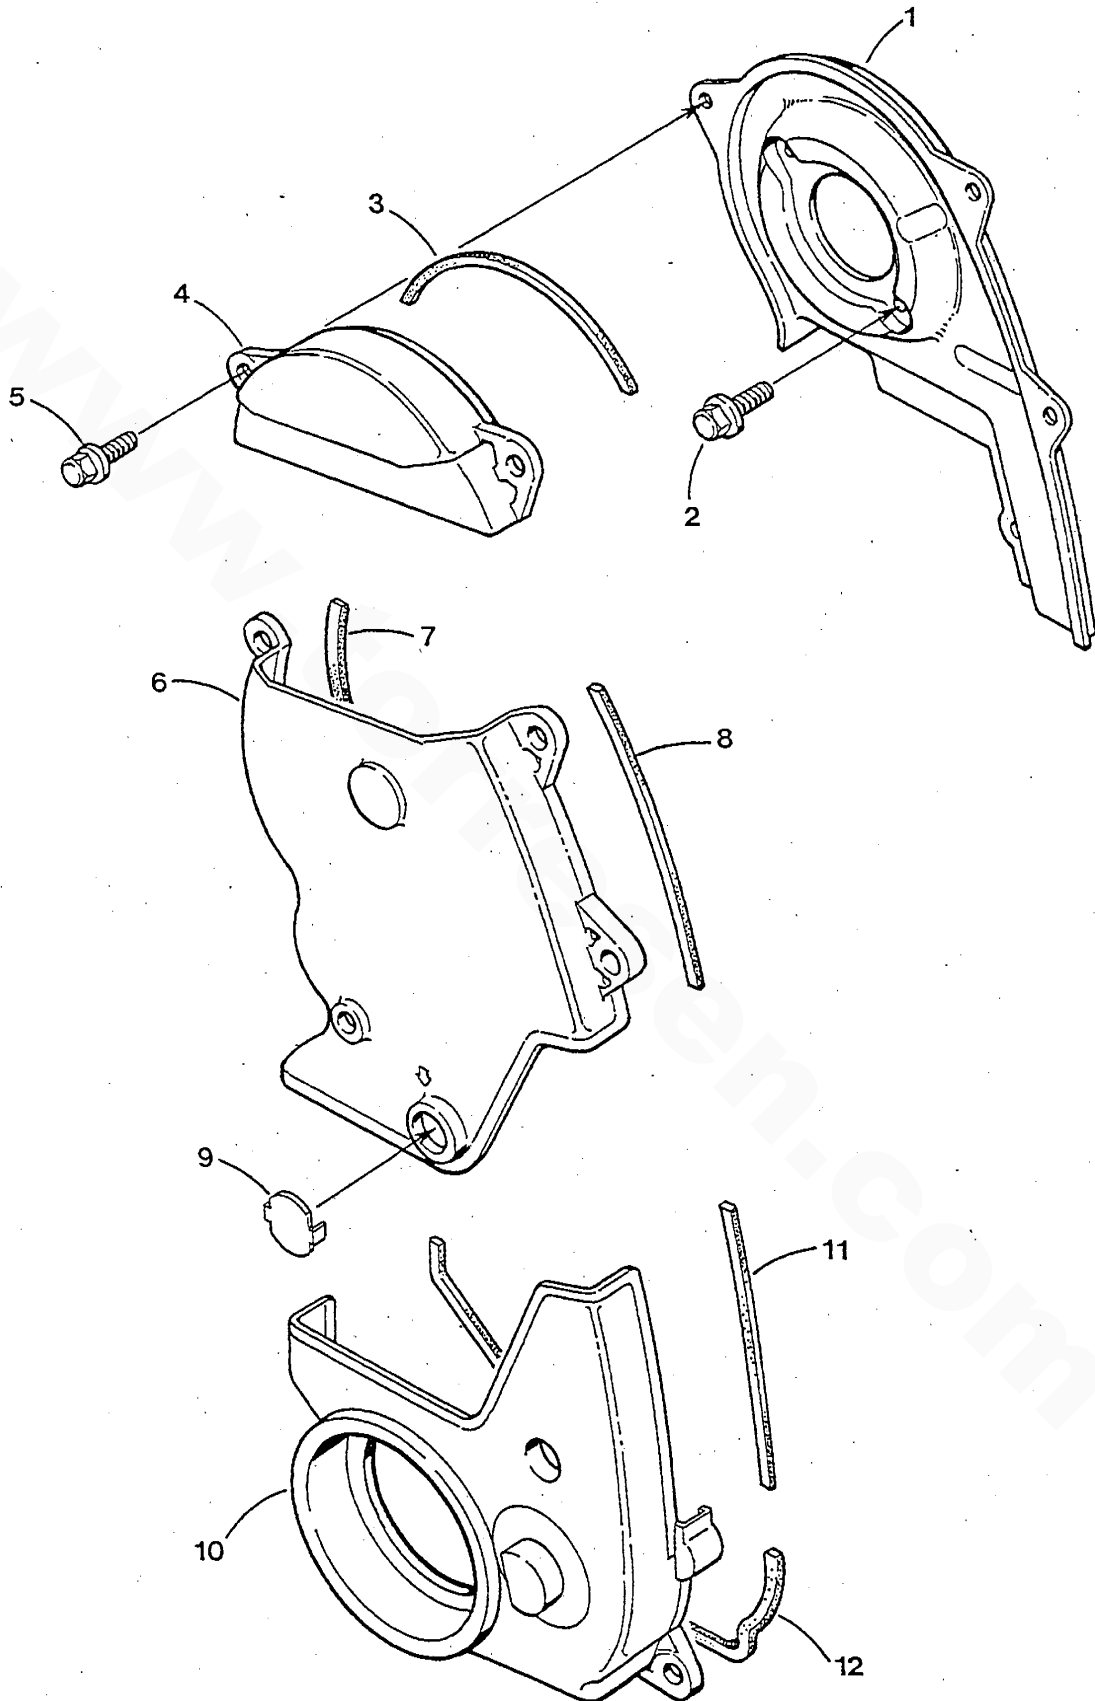

WESTERBEKE 4.5-7.0 BCGE - TIMING BELT COVER

WESTERBEKE 4.5-7.0 BCGB - TIMING BELT COVER

REF	PN	NAME	REMARKS	QUAN
1	043019	COVER	TIMING BELT TOP REAR	1
2	033669	CAPSCREW	M 6 X 16 JIS-FLANGE	3
3	042985	GASKET	TIMING BELT COVER	1
4	043031	COVER	TIMING BELT TOP INCLUDING REF 3	1
5	033669	CAPSCREW	M 6 X 16 JIS-FLANGE	6
6	043007	COVER	TIMING BELT INCLUDING REF 7-8-9	1
7	042988	GASKET	TIMING BELT COVER	1
8	042985	GASKET	TIMING BELT COVER	1
9	042947	COVER	TIMING BELT ACCESS	1
10	042989	COVER	TIMING BELT LOWER INCLUDING REF 11-12	1
11	042967	GASKET	TIMING BELT	1
12	042966	GASKET	TIMING BELT	1