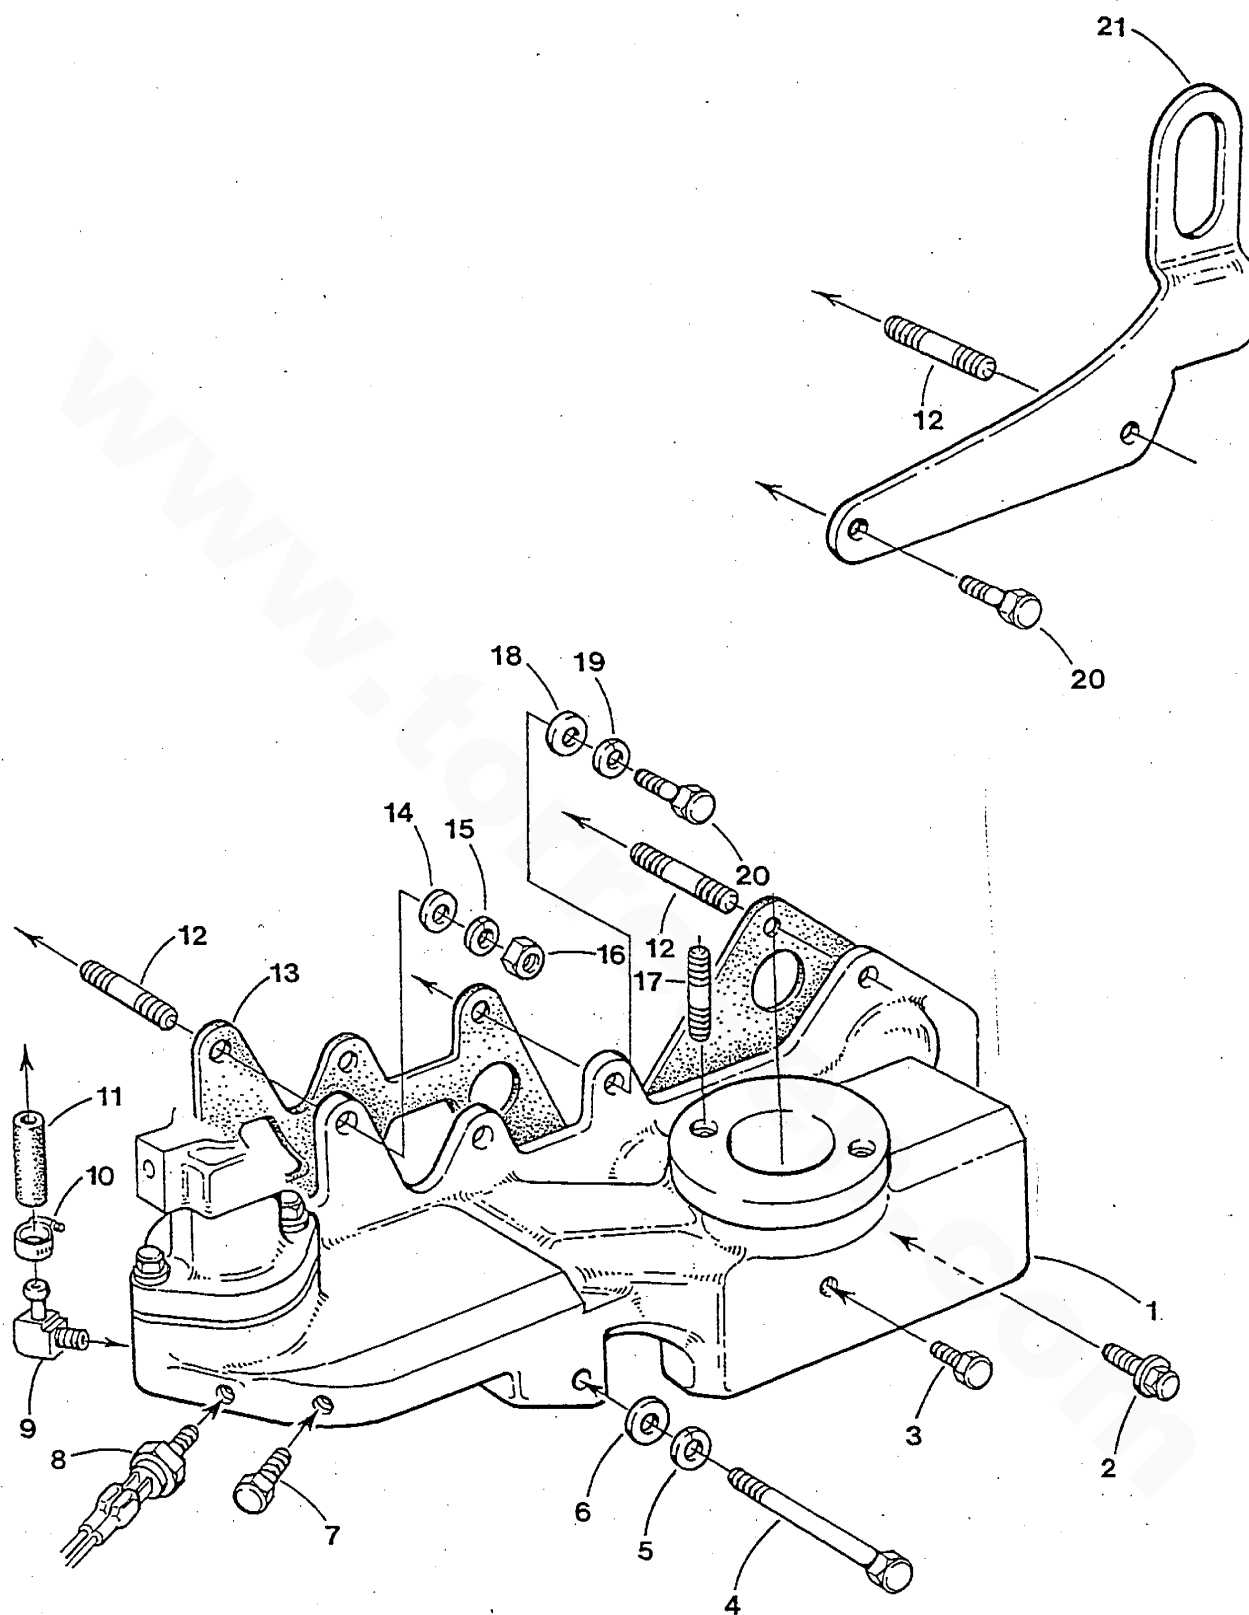

WESTERBEKE 4.5-7.0 BCGB - INTAKE MANIFOLD

WESTERBEKE 4.5-7.0 BCGB - INTAKE MANIFOLD

REF	PN	NAME	REMARKS	QUAN
1	043412	MANIFOLD	INTAKE	1
2	033641	CAPSCREW	M 8 X 16 JIS-FLANGE	1
3	019369	PLUG	1/8 NPT HEX HEAD BRASS	1
4	031816	CAPSCREW	M 8 X 100 DIN 931	1
5	031786	LOCKWASHER	M 8 DIN 127	1
6	031787	WASHER	M 8 DIN 125	1
7	019369	PLUG	1/8 NPT HEX HEAD BRASS	1
8	039550	SWITCH	WATER TEMPERATURE	1
9	042616	ELBOW	1/8 NPT TO 1/4" HOSE	1
10	040384	CLAMP	HOSE	1
11	036869	HOSE	3/16" ID - INCHES REQUIRED	2
12	015830	STUD	M 8 X 25 DIN 939	2
13	043287	GASKET	MANIFOLD TO HEAD	1
14	031787	WASHER	M 8 DIN 125	1
15	031786	LOCKWASHER	M 8 DIN 127	2
16	018242	NUT	M 8 DIN 934	2
17	042689	STUD	M 6 X 20 DIN 939	2
18	031787	WASHER	M 8 DIN 125	4
19	031786	LOCKWASHER	M 8 DIN 127	4
20-1	017196	CAPSCREW	M 8 X 20 DIN 933	3
20-2	013630	CAPSCREW	M 8 X 25 DIN 933	1
21	043216	EYE	LIFTING	1