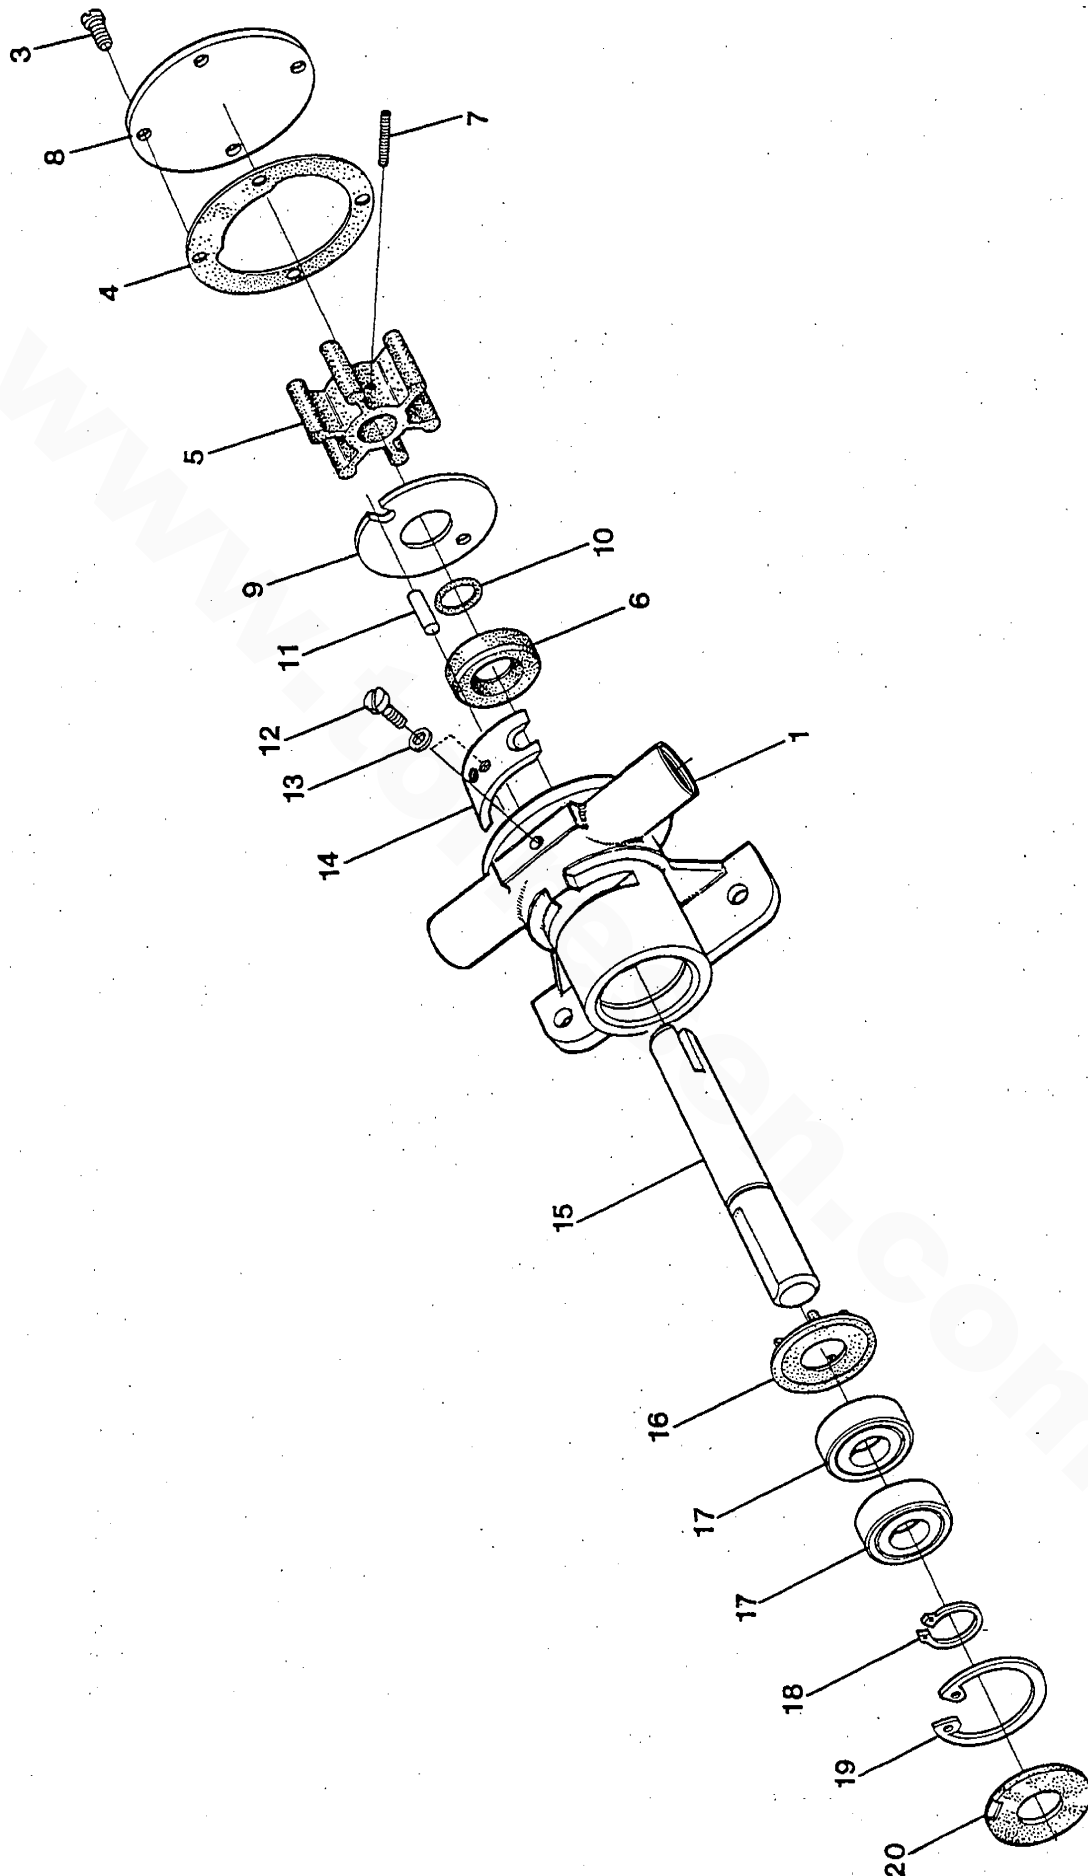

WESTERBEKE 4.5-7.0 BCGB - SEA WATER PUMP

WESTERBEKE 4.5-7.0 BCGB - SEA WATER PUMP

REF	PN	NAME	REMARKS	QUAN
1	032617	PUMP	SEA WATER	1
2	032620	KIT	IMPELLER INCL REF 3 THRU 7	1
3		SCREW	COVER-SEE KIT REF 2	4
4	033032	GASKET	IMPELLER COVER	1
5		IMPELLER	SEE KIT REF 2	1
6		SEAL	SEE KIT REF 2	1
7		SCREW	IMPELLER-SEE KIT REF 2	1
8	032625	COVER	IMPELLER	1
9	033036	PLATE	WEAR	1
10	033041	O-RING		1
11	302575	DOWEL		1
12	033038	SCREW	CAM	1
13	033037	WASHER		1
14	033031	CAM		1
15	033035	SHAFT		1
16	033034	COVER	BEARING-INNER	1
17	033042	BEARING		2
18	033045	RING	RETAINING	1
19	033044	RING	RETAINING	1
20	033033	COVER	BEARING-OUTER	1
21	040455	KIT	PUMP MAJOR REBUILD	1