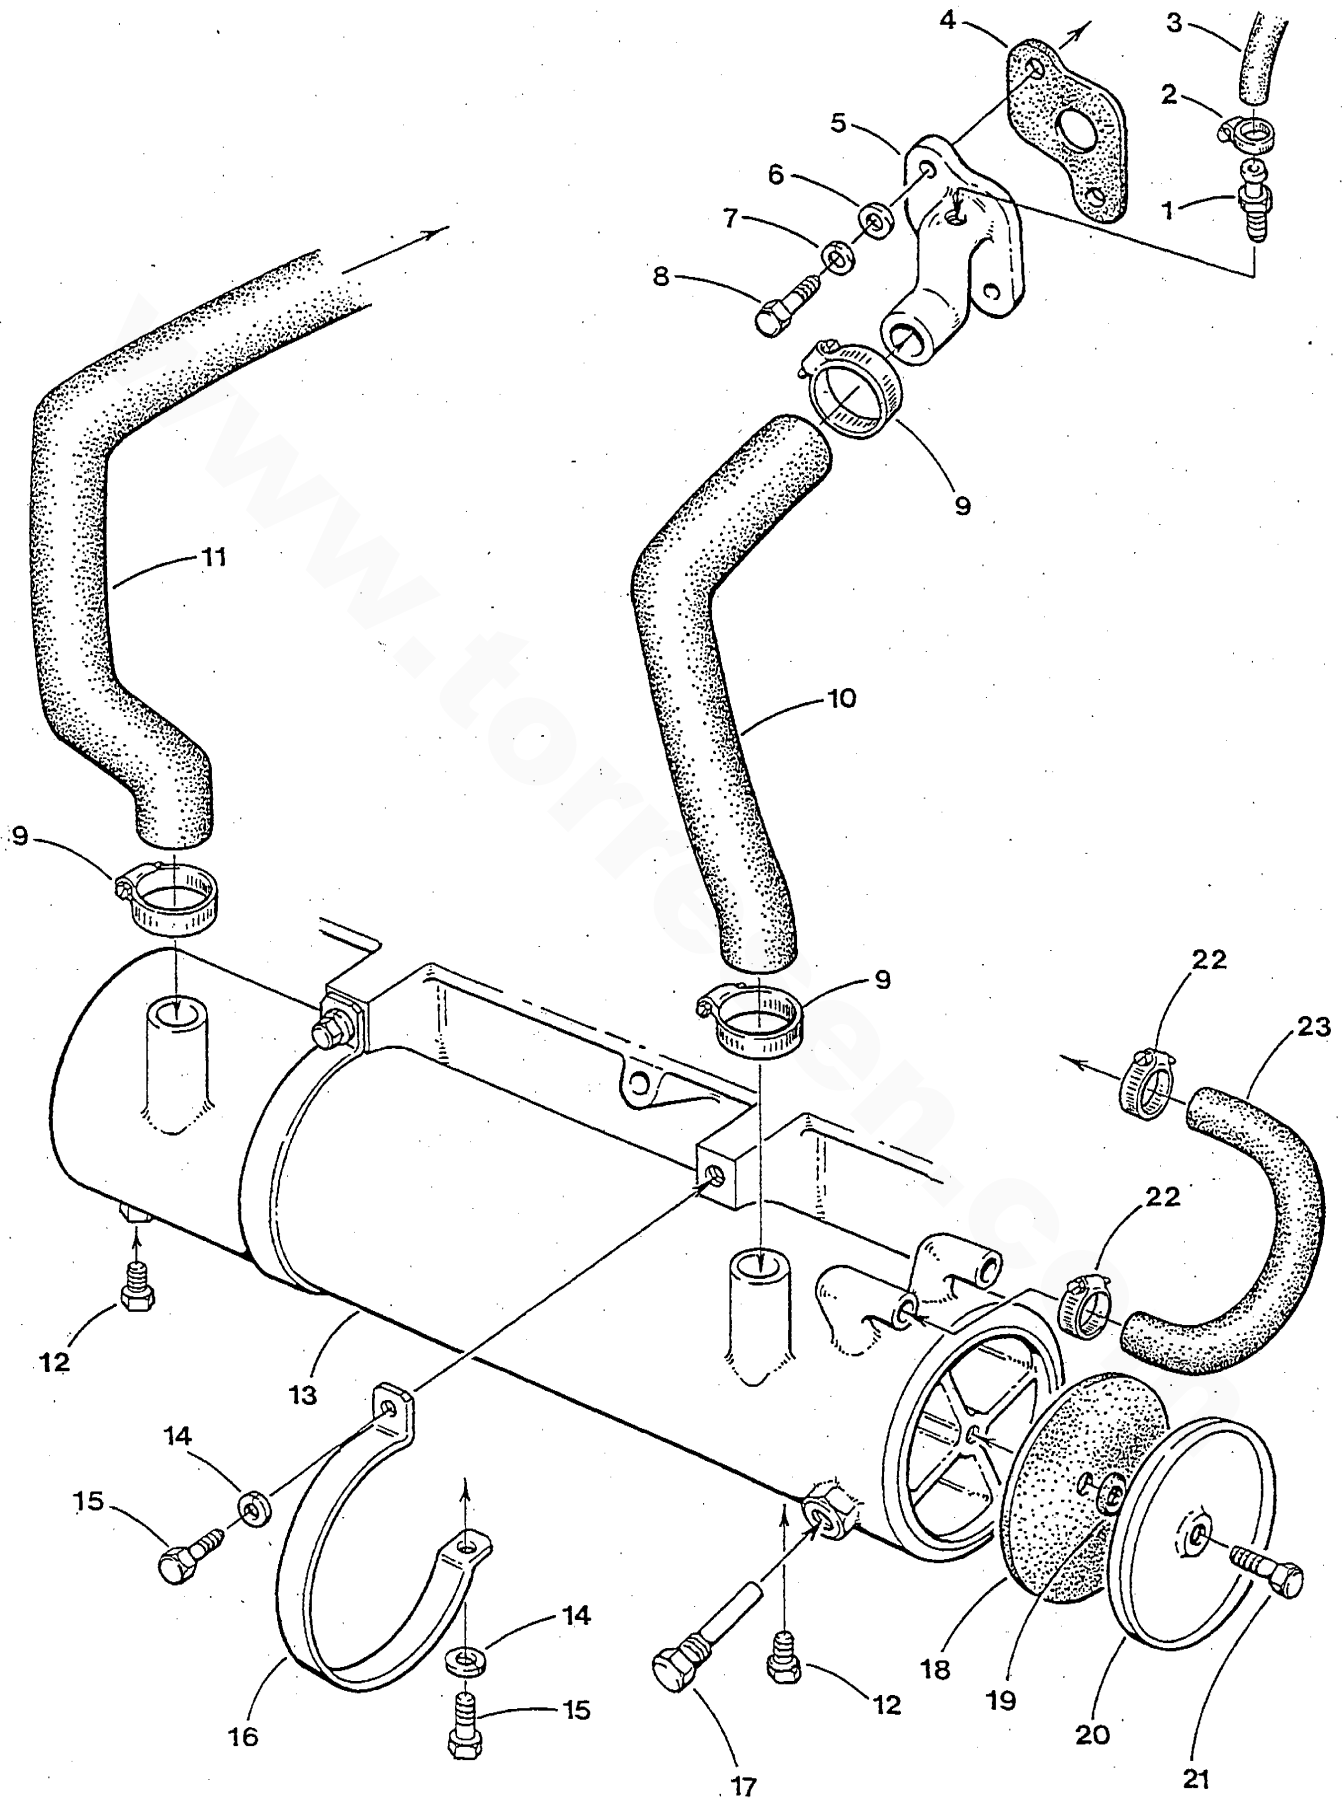

Engine parts from Torrsen Marine - www.torresen.com - 231-759-8596

WESTERBEKE 4.5-7.0 BCGE - COOLING SYSTEM - HEAT EXCHANGER

REF	PN	NAME	REMARKS	QUAN
1	043905	CONNECTOR		1
2	040384	CLAMP	HOSE	1
3	036869	HOSE	3/16" ID - INCHES REQUIRED	13
4	042147	GASKET		1
5	042079	ELBOW	WATER INLET	1
6	031787	WASHER	M 8 DIN 125	2
7	031786	LOCKWASHER	M 8 DIN 127	2
8	013630	CAPSCREW	M 8 X 25 DIN 933	2
9	011405	CLAMP	HOSE 16	3
10	042193	HOSE	EXCHANGER TO BLOCK	1
11	043546	HOSE	MANIFOLD TO EXCHANGER	1
12	019369	PLUG	1/8 NPT HEX HEAD BRASS	2
13	043282	EXCHANGER	HEAT	1
14	031783	LOCKWASHER	M 6 DIN 127	4
15	017012	CAPSCREW	M 6 X 16 DIN 933	4
16	042264	CLAMP	EXCHANGER	2
17	011885	ZINC		1
18	022851	GASKET	EXCHANGER END COVER	1
19	019321	O-RING	EXCHANGER END COVER	1
20	022850	COVER	EXCHANGER END	1
21	022852	CAPSCREW	3/8NC X 3/4 SS	1