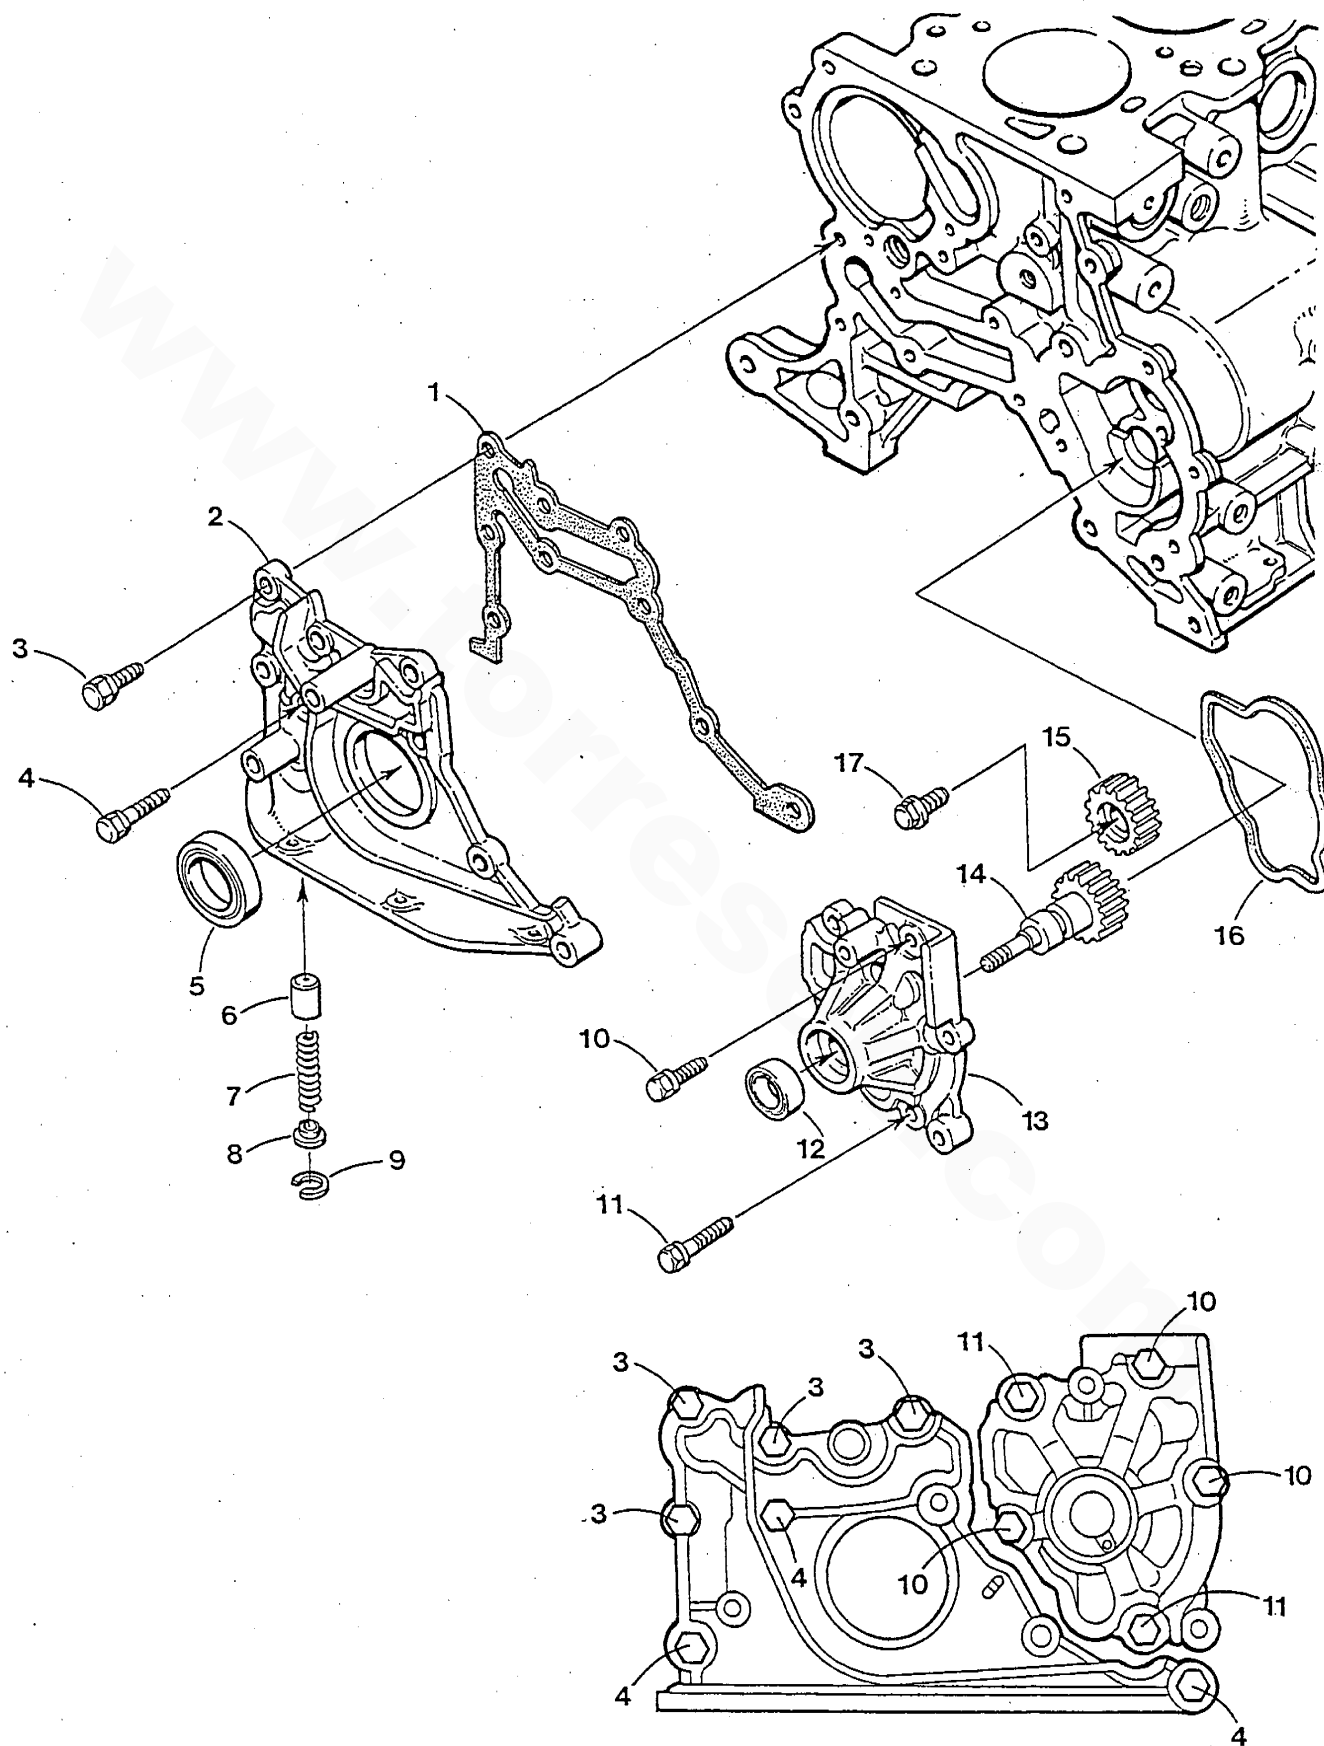

WESTERBEKE 4.5-7.0 BCGB - TIMING CASE - LUBE OIL PUMP

Engine parts from Torrsen Marine - www.torresen.com - 231-759-8596
WESTERBEKE 4.5-7.0 BCGB - TIMING CASE - LUBE OIL PUMP

REF	PN	NAME	REMARKS	QUAN
1	043030	GASKET	TIMING CASE TO BLOCK	1
2	042997	CASE	TIMING INCLUDING REF 5 THRU 9	1
3	043065	CAPSCREW	M 6 X 18 JIS 7 W/LOCKWASHER	6
4	043066	CAPSCREW	M 6 X 30 JIS 7 W/LOCKWASHER	3
5	043048	SEAL	OIL	1
6	042958	PLUNGER	OIL RELIEF VALVE	1
7	042959	SPRING	OIL RELIEF VALVE	1
8	043004	RETAINER	OIL RELIEF VALVE	1
9	043069	RING	RETAINING 12MM INTERNAL	1
10	043065	CAPSCREW	M 6 X 18 JIS 7 W/LOCKWASHER	3
11	043066	CAPSCREW	M 6 X 30 JIS 7 W/LOCKWASHER	2
12	043018	SEAL	OIL PUMP	1
13	043022	PUMP	OIL INCL REF 12 THRU 15	1
14	042972	GEAR	OIL PUMP DRIVE	1
15	042973	GEAR	OIL PUMP	1
16	042969	GASKET	OIL PUMP	1
17	042953	BOLT	OIL PUMP GEAR	1