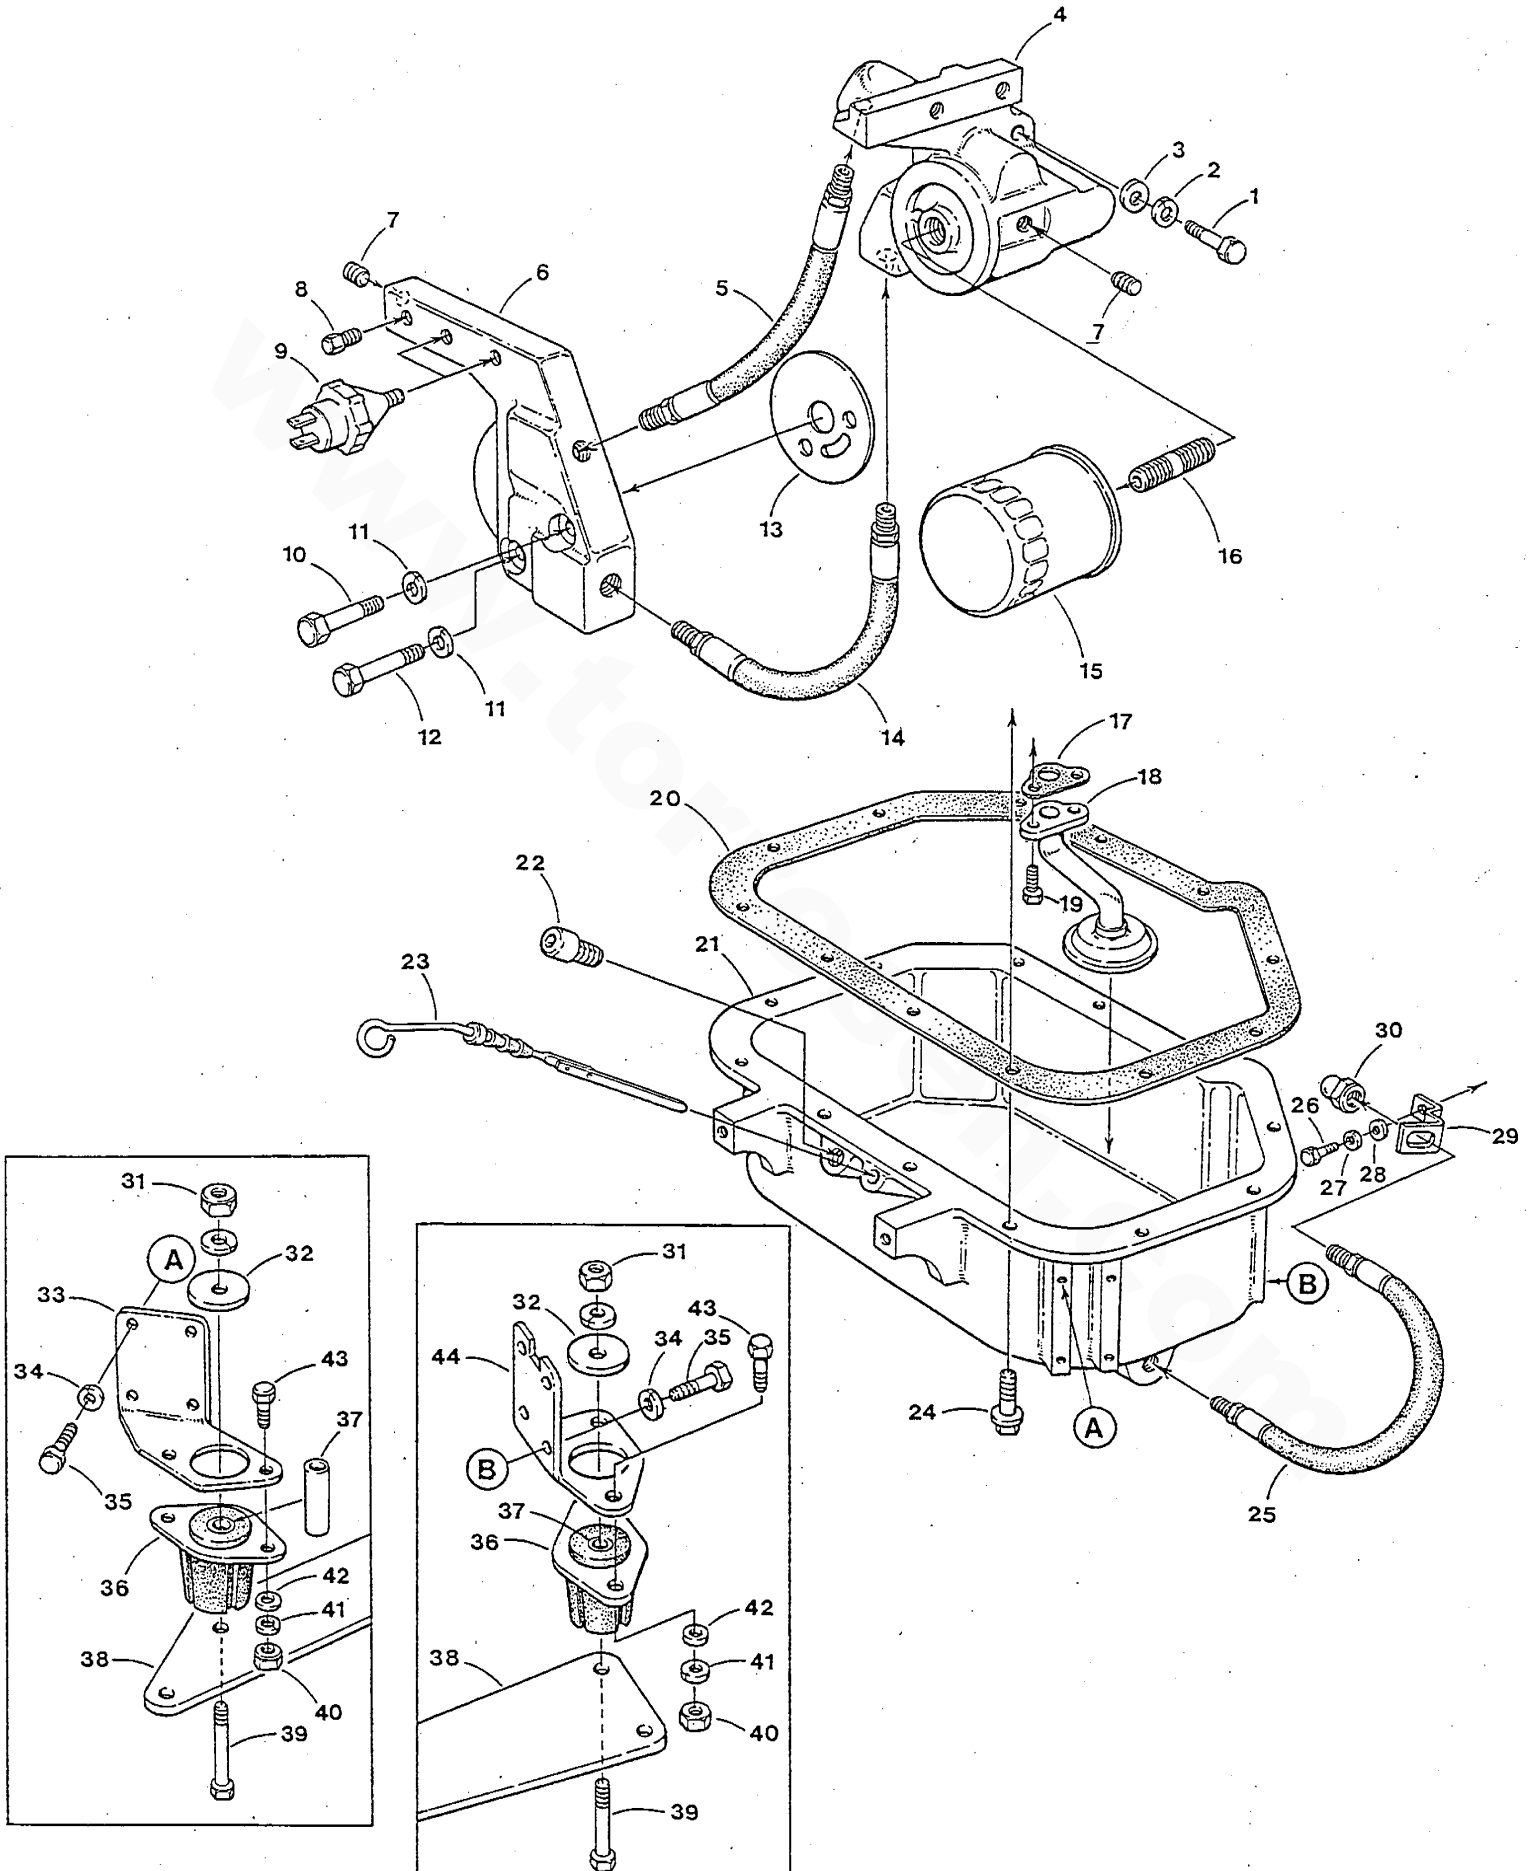

WESTERBEKE 4.5-7.0 BCGB - LUBE OIL FILTER - SUMP - FRONT MOUNTS

REF	PN	NAME	REMARKS	QUAN
1	298616	CAPSCREW	M10 X 1.25 X 50 DIN 961	2
2	019262	LOCKWASHER	M10 DIN 127	2
3	031789	WASHER	M10 DIN 125	2
4	042414	BRACKET	OIL FILTER-GOVERNOR	1
5	042611	HOSE	OIL	1
6	042277	ADAPTER	LUBE OIL TO BLOCK	1
7	024601	PLUG	1/4 NPT SOCKET	2
8	019369	PLUG	1/8 NPT HEX HEAD BRASS	1
9-1	037323	SWITCH	OIL PRESSURE NO	1
9-2	011552	SWITCH	OIL PRESSURE NC	1
10	013619	CAPSCREW	M 8 X 30 DIN 933	1
11	031786	LOCKWASHER	M 8 DIN 127	2
12	021558	CAPSCREW	M 8 X 35 DIN 933	1
13	041323	GASKET	OIL ADAPTER TO BLOCK	1
14	042612	HOSE	OIL	1
15	036918	FILTER	OIL	1
16	034663	NIPPLE	OIL FILTER	1
17	042141	GASKET	OIL PICKUP	1
18	043481	STRAINER	OIL PICKUP	1
19-1	017196	CAPSCREW	M 8 X 20 DIN 933	2
19-2	031786	LOCKWASHER	M 8 DIN 127	2
20	042020	GASKET	SUMP	1
21	042110	SUMP	OIL	1
22	043419	PLUG	1/2 UNF SOCKET INCLUDING O-RING	1
23	042273	DIPSTICK		1
24	042891	CAPSCREW	M 6 X 20 W/WASHER-LOCKWASHER	13
25	042811	HOSE	SUMP DRAIN	1
26	013630	CAPSCREW	M 8 X 25 DIN 933	1
27	031786	LOCKWASHER	M 8 DIN 127	1
28	031787	WASHER	M 8 DIN 125	1
29	024922	BRACKET	SUMP DRAIN HOSE	1
30	024905	CAP	SUMP DRAIN HOSE	1
31	043139	NUT	M10 DIN 934 304SS	2
32	042303	WASHER	ISOLATOR REBOUND	2
33	042035	MOUNT	FRONT RIGHT	1
34	031783	LOCKWASHER	M 6 DIN 127	8
35	017012	CAPSCREW	M 6 X 16 DIN 933	8
36	042810	ISOLATOR		2
37	042302	SPACER		2
38	042293	PLATE	FRONT MOUNT	1
39	043257	CAPSCREW	M10 X 65 DIN 7991 304SS	2
40	015812	NUT	M 6 DIN 934	4
41	031783	LOCKWASHER	M 6 DIN 127	4
42	031784	WASHER	M 6 DIN 125	4
43	017012	CAPSCREW	M 6 X 16 DIN 933	4
44	042034	MOUNT	FRONT LEFT	1