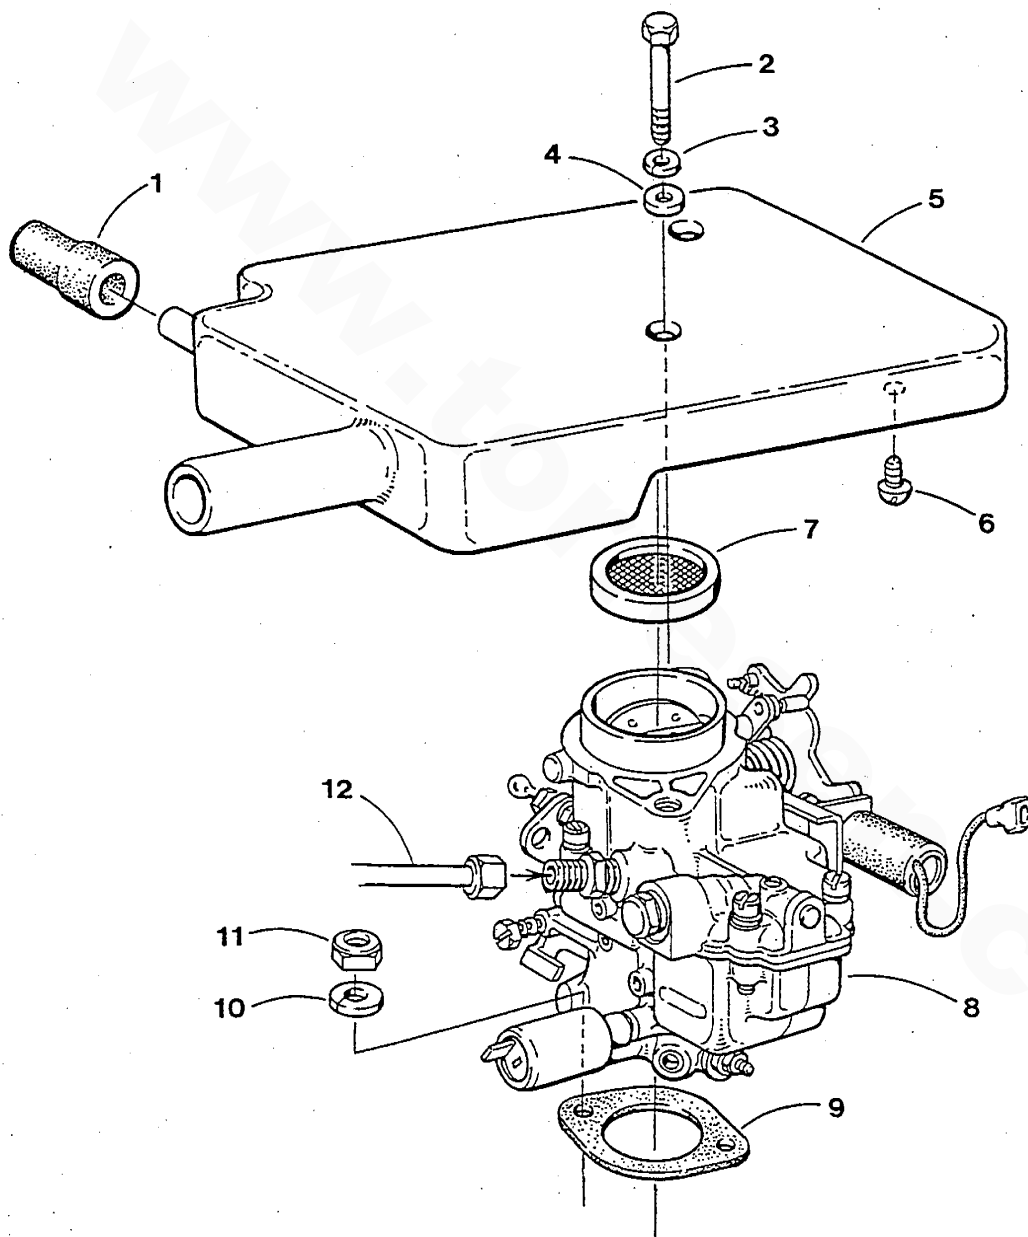

WESTERBEKE 4.5-7.0 BCGB - AIR INTAKE AND CARBURETOR MOUNTING

Engine parts from Torrsten Marine - www.torresen.com - 231-759-8596
WESTERBEKE 4.5-7.0 BCGE - AIR INTAKE AND CARBURETOR MOUNTING

REF	PN	NAME	REMARKS	QUAN
1	035894	HOSE	BREATHER - CUT TO FIT	1
2	034213	CAPSCREW	M 6 X 40 DIN 931	2
3	031783	LOCKWASHER	M 6 DIN 127	2
4	031784	WASHER	M 6 DIN 125	2
5	044356	SILENCER	AIR INTAKE INCLUDING REF 6 & 7	1
6	031889	SCREW	1/4 X 1/2 TAPPING	1
7	043438	ARRESTOR	FLAME	1
8	043788	CARBURETOR		1
9	035293	GASKET	CARBURETOR MOUNTING	1
10	031783	LOCKWASHER	M 6 DIN 127	2
11	015812	NUT	M 6 DIN 937	2
12	042825	LINE	GASDENSER TO CARBURETOR	1