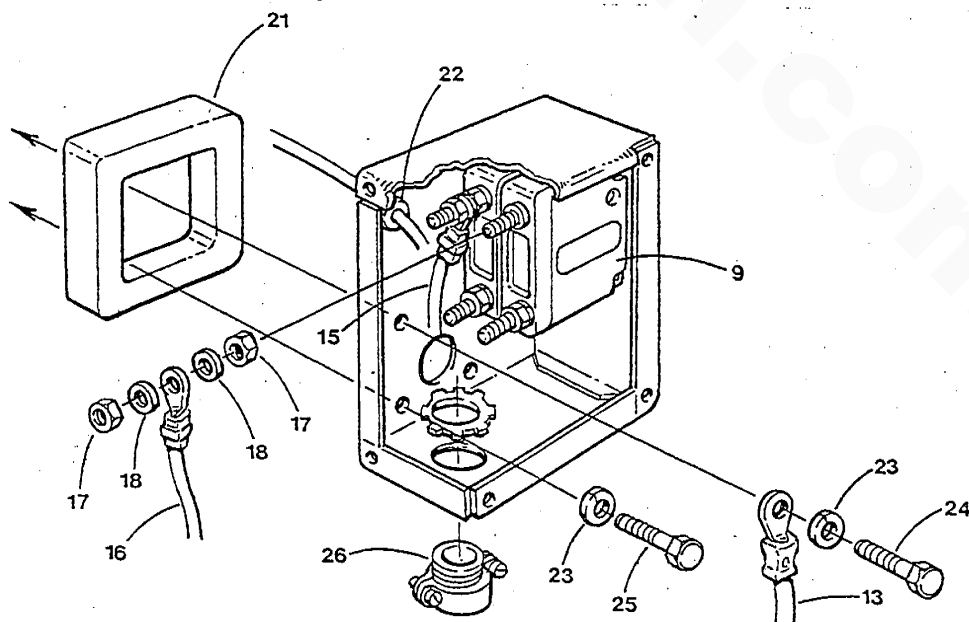

WESTERBEKE 4.5-7.0 BCGB - AC OUTPUT CIRCUIT BREAKER

REF	PN	NAME	REMARKS	QUAN
2	031891	SCREW	8-32 X 3/8 TRUSS HEAD SS	6
3	043689	COVER	BOX	1
4	039082	GUARD	CIRCUIT BREAKER HANDLE	1
5	031852	SCREW	6-32 X 1/4 BINDING HEAD SS	4
6	042330	NIPPLE	1"	1
7	042329	NUT	1"	3
8	038523	SPACER		1
9-1	042232	BREAKER	CIRCUIT 20 AMP 60HZ 4.5 BCGB	1
9-2	042712	BREAKER	CIRCUIT 15 AMP 50HZ 3.7 BCGB	1
9-3	042714	BREAKER	CIRCUIT 30 AMP 60HZ 7.0 BCGB	1
9-4	042713	BREAKER	CIRCUIT 25 AMP 50HZ 5.0 BCGB	1
10	032493	LOCKWASHER	1/4 INTERNAL TOOTH BRONZE	2
11	032498	NUT	1/4NC HEX BRASS	2
12	032499	WASHER	FLAT 1/4 BRASS	2
13-1	038644	WIRE	WHITE 60HZ 4.5 BCGB	1
13-2	038647	WIRE	WHITE 60HZ 7.0 BCGB	1
14	043688	BOX	CIRCUIT BREAKER	1
15-1	038637	WIRE	BLACK 60HZ 4.5 BCGB 50HZ 3.7 BCGB	1
15-2	038640	WIRE	BLACK 60HZ 7.0 BCGB 50HZ 5.0 BCGB	1
16-1	038637	WIRE	BLACK 60HZ 4.5 BCGB	1
16-2	042345	WIRE	WHITE 50HZ 3.7 BCGB	1
16-3	038640	WIRE	BLACK 60HZ 7.0 BCGB	1
16-4	042333	WIRE	WHITE 50HZ 5.0 BCGB	1
17	031847	NUT	10-32 HEX SS	4
18	031848	WASHER	FLAT 10 SS	8
19	038622	CAPSCREW	1/4NC X 1 BRONZE FULLY THREADED	1
20	038621	PLUG	NYLON	1
21	044823	SPACER		1
22	038434	GROMMET		1
23	031783	LOCKWASHER	M 6 DIN 127	3
24	013590	CAPSCREW	M 6 X 30 DIN 933	1
25	020628	CAPSCREW	M 6 X 25 DIN 933	2
26	036737	CONNECTOR	BOX 1-1/4"	1
27	042719	DIAGRAM	AC OUTPUT & CIRCUIT BREAKER WIRING	1