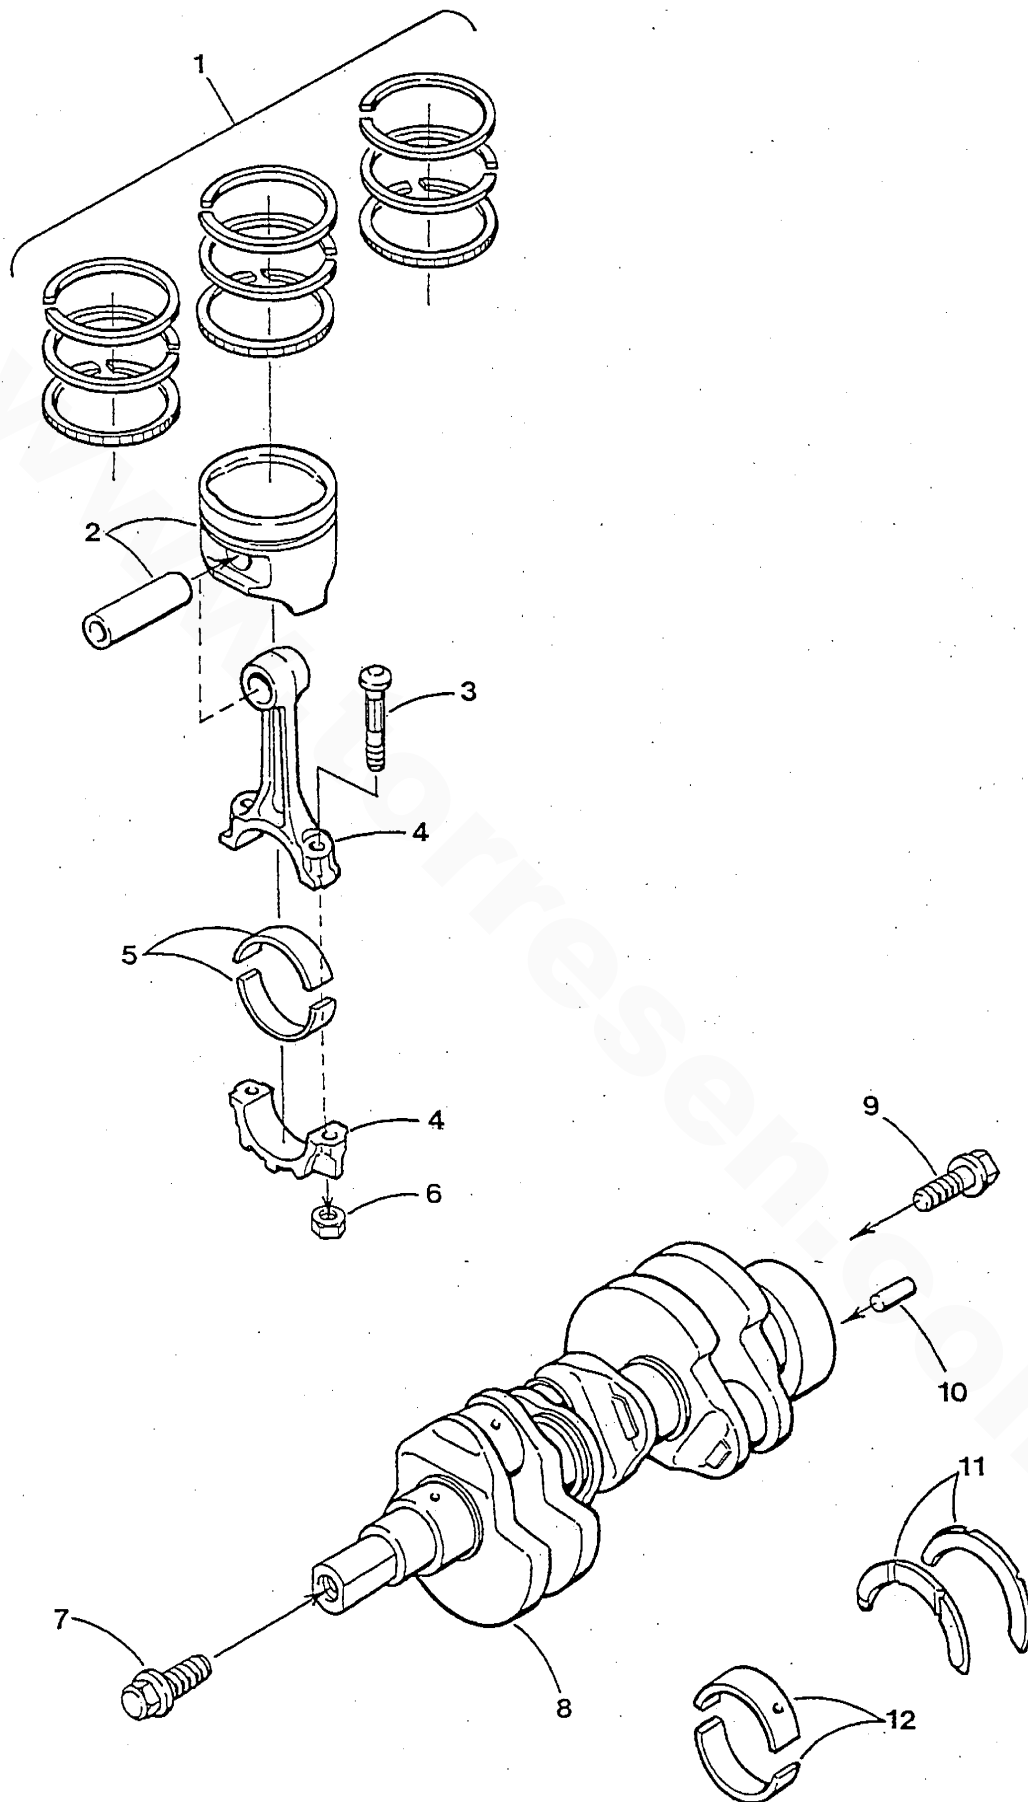

WESTERBEKE 4.5-7.0 BCGB - CRANKSHAFT - PISTONS

REF	PN	NAME	REMARKS	QUAN
1-1	043014	RING SET	STD-ENGINE SET	1
1-2	043015	RING SET	0.50MM-ENGINE SET	1
1-3	043016	RING SET	1.00MM-ENGINE SET	1
2-1	043010	PISTON	STD INCLUDING PIN	3
2-2	043012	PISTON	0.50MM INCLUDING PIN	3
2-3	043013	PISTON	1.00MM INCLUDING PIN	3
3	043025	BOLT	CONNECTING ROD	6
4	043032	ROD	CONNECTING INCLUDING BOLTS & NUTS	3
5-1	043043	BEARING	CONNECTING ROD BROWN	3
5-2	043044	BEARING	CONNECTING ROD COLORLESS	3
5-3	043045	BEARING	CONNECTING ROD BLUE	3
6	043033	NUT	CONNECTING ROD BOLT	6
7	042980	BOLT	CRANKSHAFT PULLEY	1
8	043034	CRANKSHAFT		1
9	042964	BOLT	FLYWHEEL	5
10	041417	DOWEL	6 X 14 DIN 6325	1
11	043037	WASHER	THRUST SET STD	1
12-1	043038	BEARING	SET MAIN BROWN	4
12-2	043039	BEARING	SET MAIN COLORLESS	4
12-3	043040	BEARING	SET MAIN BLUE	4
12-4	043041	BEARING	SET MAIN YELLOW	4
12-5	043042	BEARING	SET MAIN GREEN	4