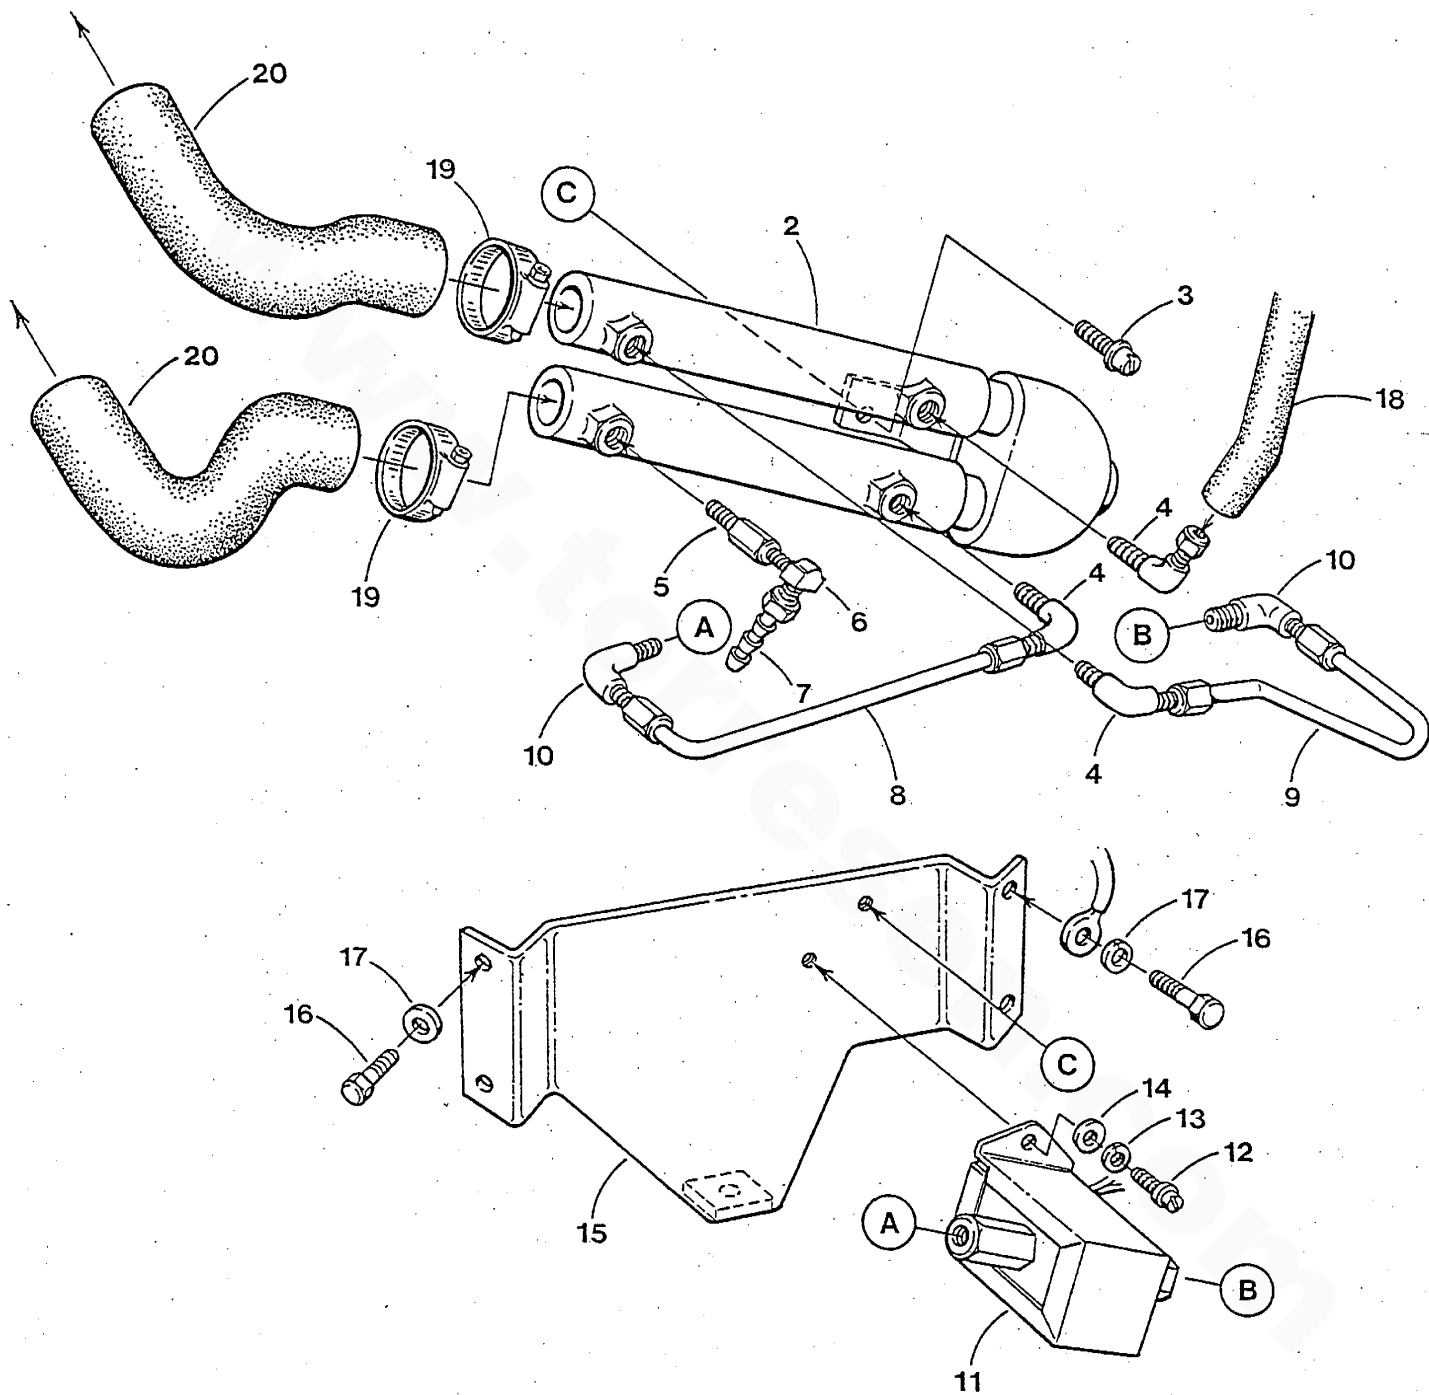

WESTERBEKE 4.5-7.0 BCGE - GASENSER AND LIFT PUMP

Engine parts from Torrsen Marine - www.torresen.com - 231-759-8596

WESTERBEKE 4.5-7.0 BCGE - GASDENSER AND LIFT PUMP

REF	PN	NAME	REMARKS	QUAN
1	042865	GASDENSER	LIFT PUMP ASSEMBLY INCL REF 2 THRU 15	1
2	043125	GASDENSER		1
3	043345	SCREW	M 5 X 10 FLANGED	1
4-1	013345	ELBOW	MALE 1/8 NPT TO 3/16 COMPRESSION	3
4-2	013344	NUT	3/16 COMPRESSION	AR
4-3	013343	FERRULE	3/16 COMPRESSION	AR
5	013339	ADAPTER	1/8 NPT MALE-FEMALE	1
6	013340	ELBOW	1/8 NPT STREET 90 BRASS	1
7	021448	CONNECTOR	MALE 1/8 NPT TO 1/4" HOSE	1
8-1	043114	LINE	GASDENSER TO LIFT PUMP - NLA	1
8-2	044756	LINE	GASDENSER TO LIFT PUMP	1
9-1	043115	LINE	LIFT PUMP TO GASDENSER - NLA	1
9-2	044757	LINE	LIFT PUMP TO GASDENSER	1
9-3		NOTE:	OLD LINES CROSSED-NEW ARE PARALLEL-SO	
9-4			BOTH LINES MUST BE CHANGED TO NEW	
10-1	013345	ELBOW	MALE 1/8 NPT TO 3/16 COMPRESSION	2
10-2	013344	NUT	3/16 COMPRESSION	AR
10-3	013343	FERRULE	3/16 COMPRESSION	AR
11	043124	PUMP	FUEL LIFT 12 VDC INCLUDING REF 10	1
12	031918	SCREW	M 5 X 10 DIN 84A	2
13	031780	LOCKWASHER	M 5 DIN 127	2
14	031781	WASHER	M 5 DIN 125	2
15	042737	BRACKET	LIFT PUMP AND GASDENSER	1
16	017012	CAPSCREW	M 6 X 16 DIN 933	4
17	031783	LOCKWASHER	M 6 DIN 127	4
18	042825	LINE	GASDENSER TO CARBURETOR-INSULATED	1
19	011386	CLAMP	HOSE 12	4
20	042934	HOSE	SEA PUMP TO GASDENSER TO EXCHANGER	2