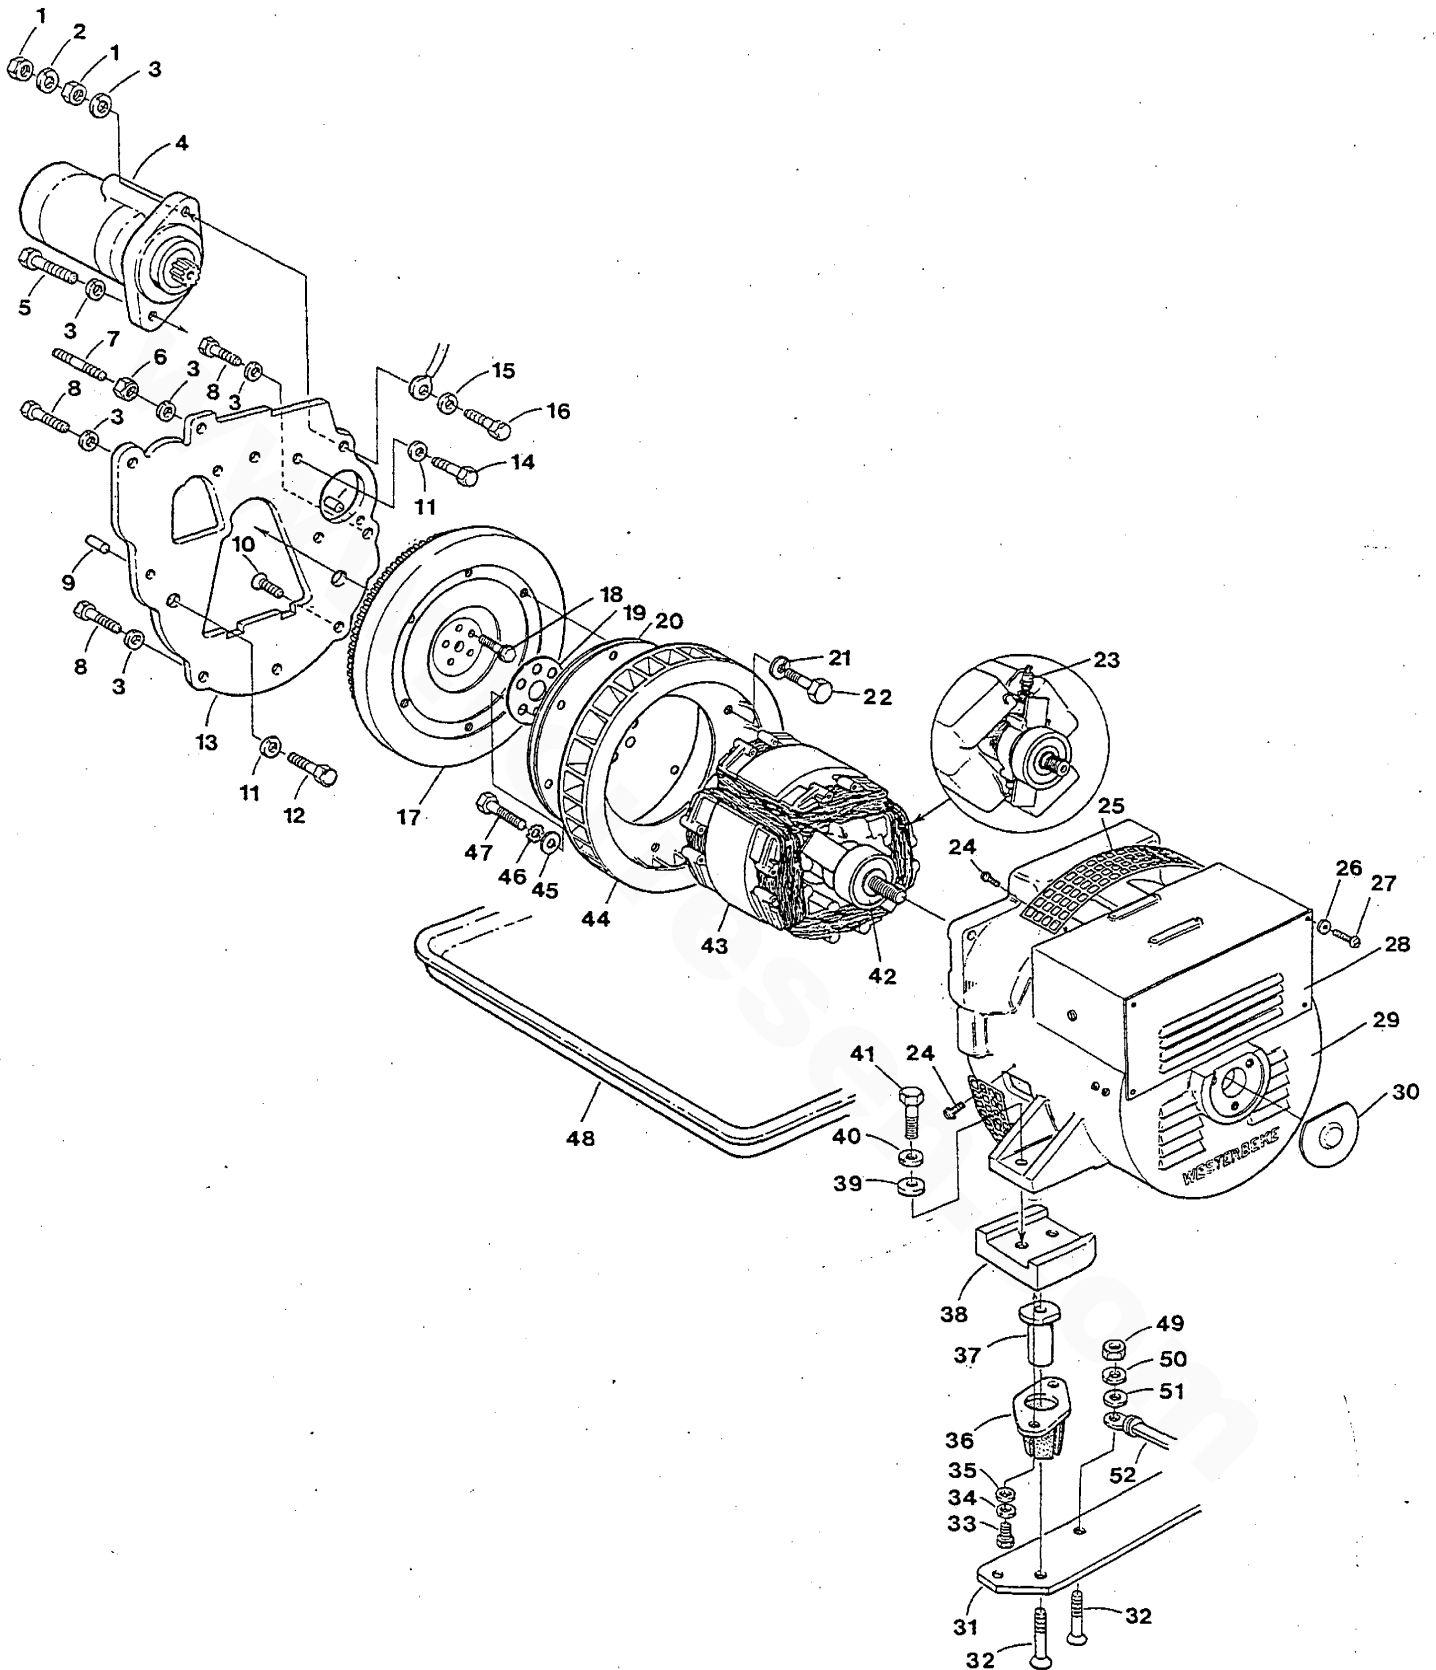

WESTERBEKE 4.5-7.0 BCGB - BACK END - GENERATOR - REAR MOUNTS

WESTERBEKE 4.5-7.0 BCGB - BACK END - GENERATOR - REAR MOUNTS

REF	PN	NAME	REMARKS	QUAN
30	034182	COVER	PTO	1
31	043856	PLATE	REAR MOUNT	1
31-2	034593	STRAP	GROUND	1
32	043790	CAPSCREW	M10 X 25 DIN 7991 SS	3
33	017012	CAPSCREW	M 6 X 16 DIN 933	4
34	031783	LOCKWASHER	M 6 DIN 127	4
35	031784	WASHER	M 6 DIN 125	4
36	042810	ISOLATOR		2
37	043858	SHAFT	REBOUNT	2
38	043857	SPACER	ISOLATOR	2
39	031789	WASHER	M10 DIN 125	2
40	019262	LOCKWASHER	M10 DIN 127	2
41	034589	CAPSCREW	M10 X 30 DIN 933	2
42	035972	BEARING	BALL	1
43-1	035982	ARMATURE	ASSEMBLY 4.5 BCGB	1
43-2	035970	ARMATURE	ASSEMBLY 7.0 BCGB	1
44	035969	FAN		1
45	031789	WASHER	M10 DIN 125	6
46	031915	LOCKWASHER	M10 DIN 6797A	6
47	018813	CAPSCREW	M10 X 20 DIN 933	6
48	042783	DRIPTRAY		1
49	015887	NUT	M10 DIN 934	1
50	019262	LOCKWASHER	M10 DIN 127	1
51	031789	WASHER	M10 DIN 125	1
52	034593	STRAP	GROUND	1