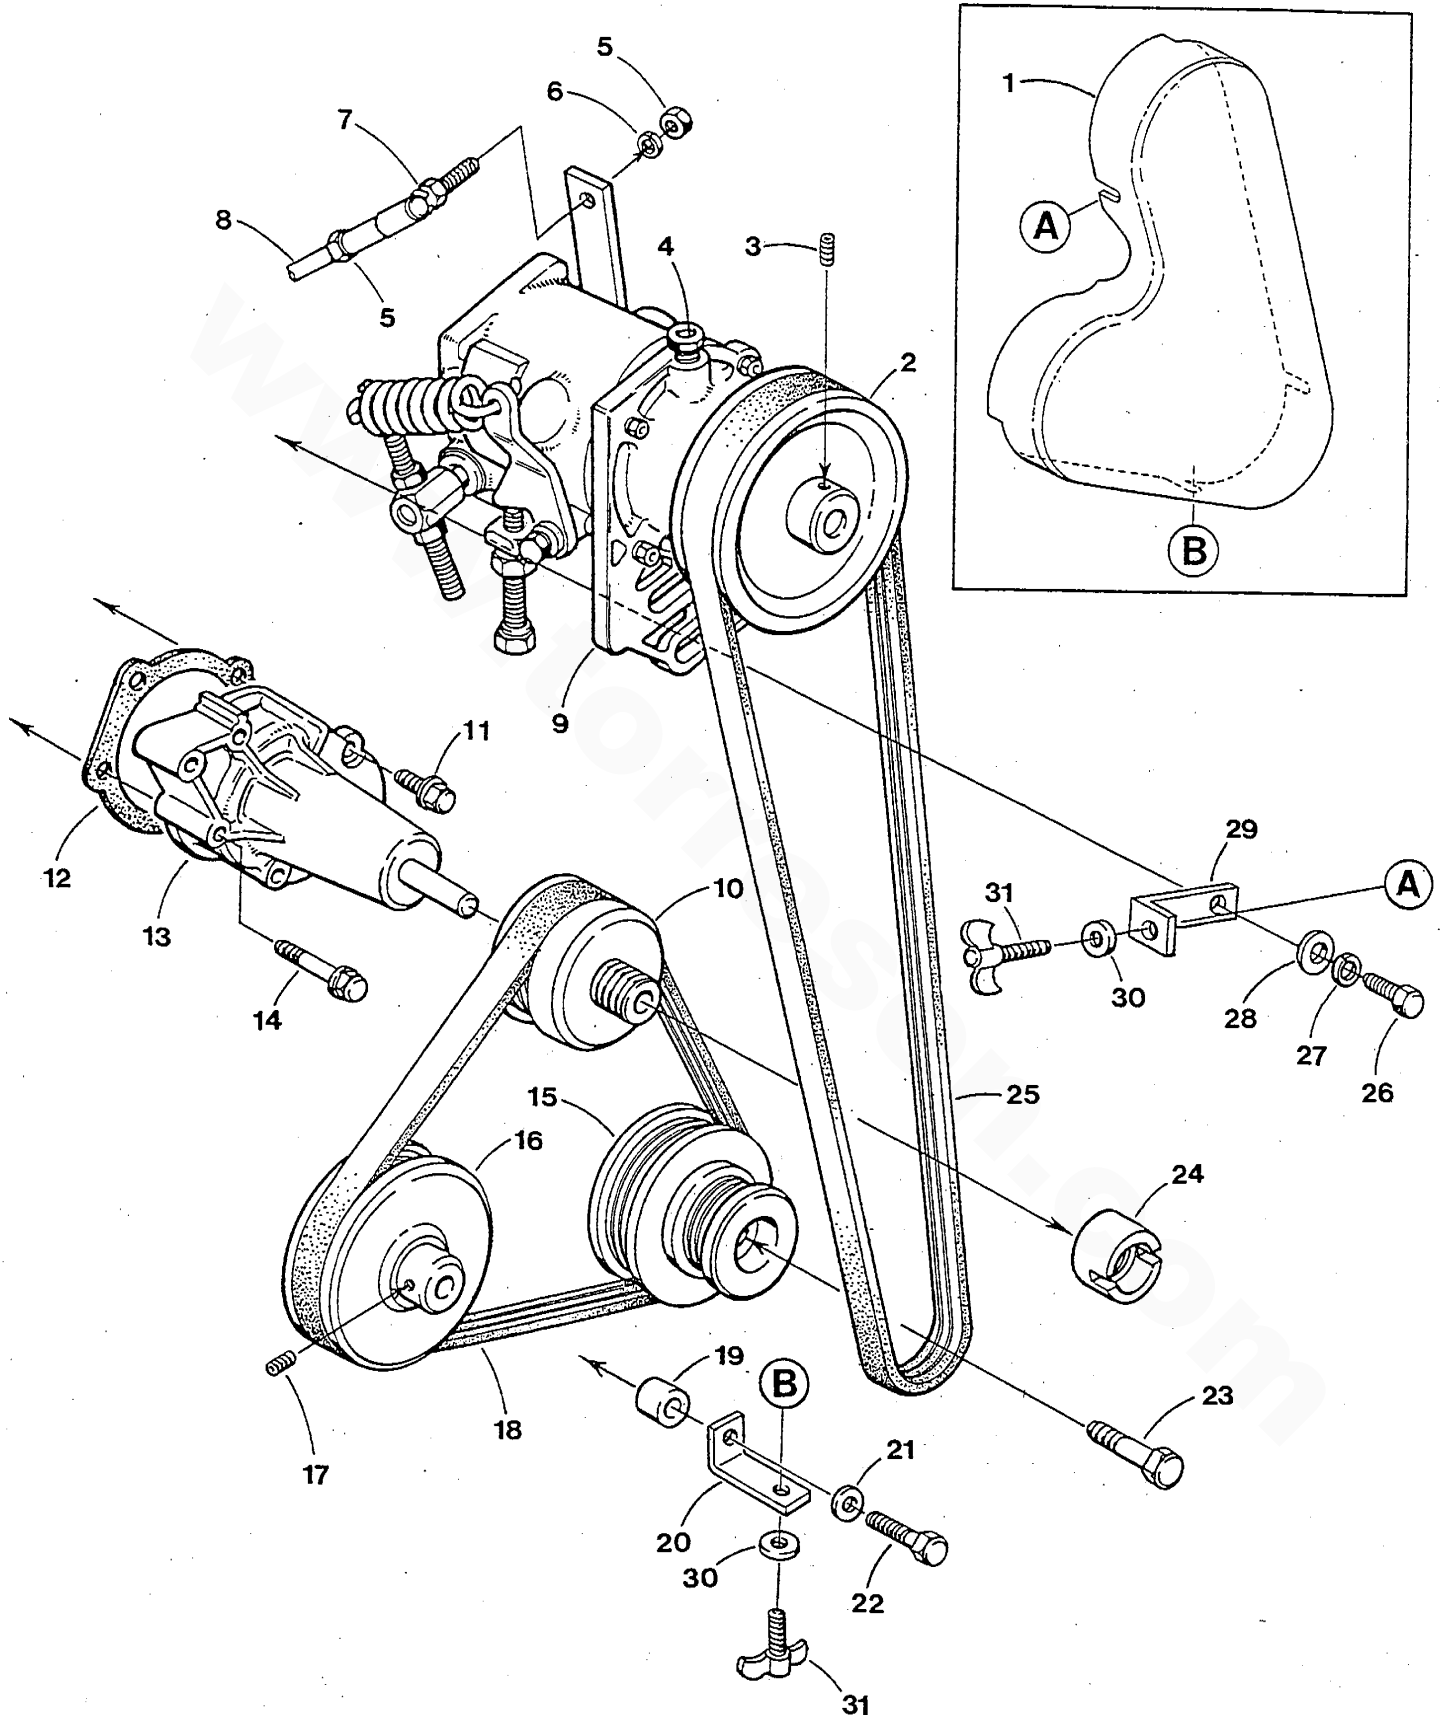

4.5-7.0 BCGB - FRESH WATER PUMP - GOVERNOR - BELTS - BELT GUARD

Engine parts from Torrsen Marine - www.torresen.com - 231-759-8596
 4.5-7.0 BCGB - FRESH WATER PUMP - GOVERNOR - BELTS - BELT GUARD

REF	PN	NAME	REMARKS	QUAN
1	044188	GUARD	BELT	1
2	039452	PULLEY	GOVERNOR	1
3	043585	PIN	SPIRAL 3/16 X 1-1/4	1
4	042896	PLUG	1/8 NPT SOCKET BRASS	1
5	031847	NUT	10-32 HEX SS	3
6	031849	LOCKWASHER	10 SS	1
7	019364	BALLJOINT		1
8	036423	RDD	THREADED	1
9	043793	GOVERNOR		1
10	042797	PULLEY	FRESH WATER PUMP	1
11	043065	CAPSCREW	M 6 X 18 JIS 7 W/LOCKWASHER	2
12	043005	GASKET	FRESH WATER PUMP	1
13	043809	PUMP	FRESH WATER INCLUDING REF 10-12-13-24	1
14	301590	CAPSCREW	M 6 X 35 JIS 7 W/LOCKWASHER	3
15	039451	PULLEY	CRANKSHAFT	1
16	042774	PULLEY	SEA WATER PUMP	1
17	011357	SETSCREW	PULLEY	1
18	042790	BELT	WATER PUMPS	1
19	033052	SPACER		1
20	038130	BRACKET	BELT GUARD	1
21	031783	LOCKWASHER	M 6 DIN 127	1
22	300330	CAPSCREW	M 6 X 50 DIN 931	1
23	042980	BOLT	CRANKSHAFT PULLEY	1
24	042800	NUT	FRESH WATER PUMP PULLEY	1
25	042798	BELT	GOVERNOR	1
26	034589	CAPSCREW	M10 X 30 DIN 933	2
27	019262	LOCKWASHER	M10 DIN 127	2
28	031789	WASHER	M10 DIN 125	2
29	044103	BRACKET	BELT GUARD	1
30	033372	WASHER	FLAT	2
31	033228	WINGSCREW	10-32 X 1/2	2