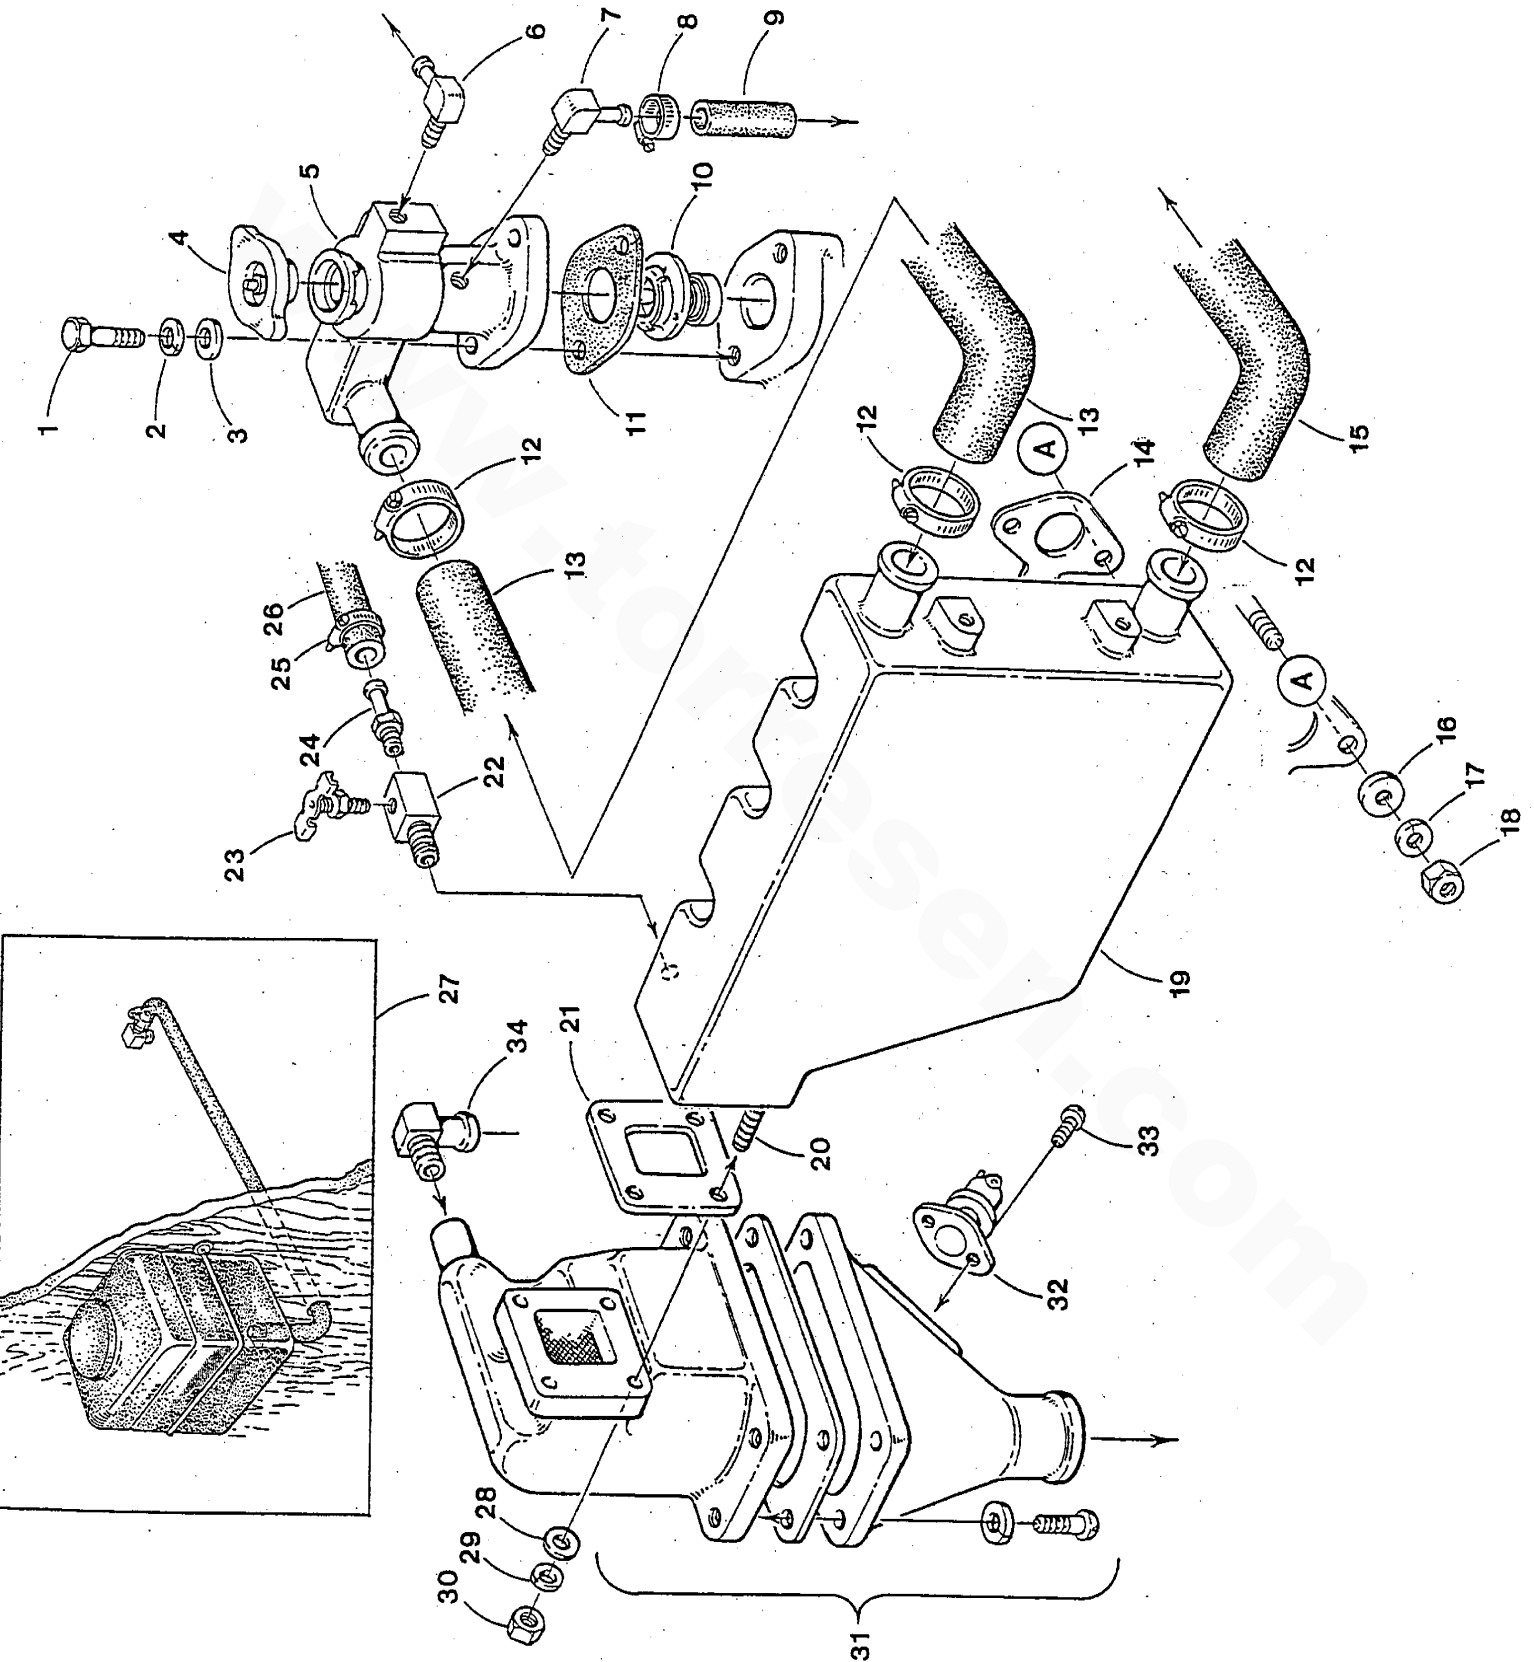

WESTERBEKE 4.5-7.0 BCGB - EXHAUST MANIFOLD - THERMOSTAT.

Engine parts from Torrsen Marine - www.torresen.com - 231-759-8596
WESTERBEKE 4.5-7.0 BCGB - EXHAUST MANIFOLD - THERMOSTAT

REF	PN	NAME	REMARKS	QUAN
1	020628	CAPSCREW	M 6 X 25 DIN 933	2
2	031783	LOCKWASHER	M 6 DIN 127	2
3	031784	WASHER	M 6 DIN 125	2
4	024306	CAP	PRESSURE	1
5	042228	HOUSING	THERMOSTAT	1
6	024907	ELBOW	COOLANT RECOVERY TANK CONNECTION	1
7	042616	ELBOW	MALE 1/8 NPT TO 1/4" HOSE	1
8	040384	CLAMP	HOSE	1
9	036869	HOSE	3/16" ID - INCHES REQUIRED	2
10	039378	THERMOSTAT		1
11	042260	GASKET	THERMOSTAT	1
12	011405	CLAMP	HOSE 16	3
13	042122	HOSE	THERMOSTAT TO MANIFOLD	1
14	042252	GASKET	MANIFOLD TO HEAD	1
15	043546	HOSE	MANIFOLD TO EXCHANGER	1
16	031787	WASHER	M 8 DIN 125	6
17	031786	LOCKWASHER	M 8 DIN 127	6
18	018242	NUT	M 8 DIN 934	6
19	044391	MANIFOLD	EXHAUST	1
20	042689	STUD	M 6 X 20 DIN 939	4
21	042304	GASKET	MANIFOLD TO EXHAUST ELBOW	1
22	016692	TEE	1/8 NPT STREET BRASS	1
23	011471	PETCOCK	1/8 NPT	1
24	043905	CONNECTOR	MALE 1/8 NPT TO 1/4" HOSE	1
25	040384	CLAMP	HOSE	1
26	036869	HOSE	3/16" ID - INCHES REQUIRED	13
27	024977	KIT	COOLANT RECOVERY TANK	1
28	031784	WASHER	M 6 DIN 125	4
29	031783	LOCKWASHER	M 6 DIN 127	4
30	015812	NUT	M 6 DIN 934	4
31	042662	ELBOW	INJECTED EXHAUST ASSEMBLY INCL 32-33-34	1
32	032923	SWITCH	EXHAUST TEMPERATURE	1
33	035711	SCREW	6-32 X 1/4 TAPPING	2
34	042258	ELBOW	3/8 NPT TO 3/4" HOSE	1