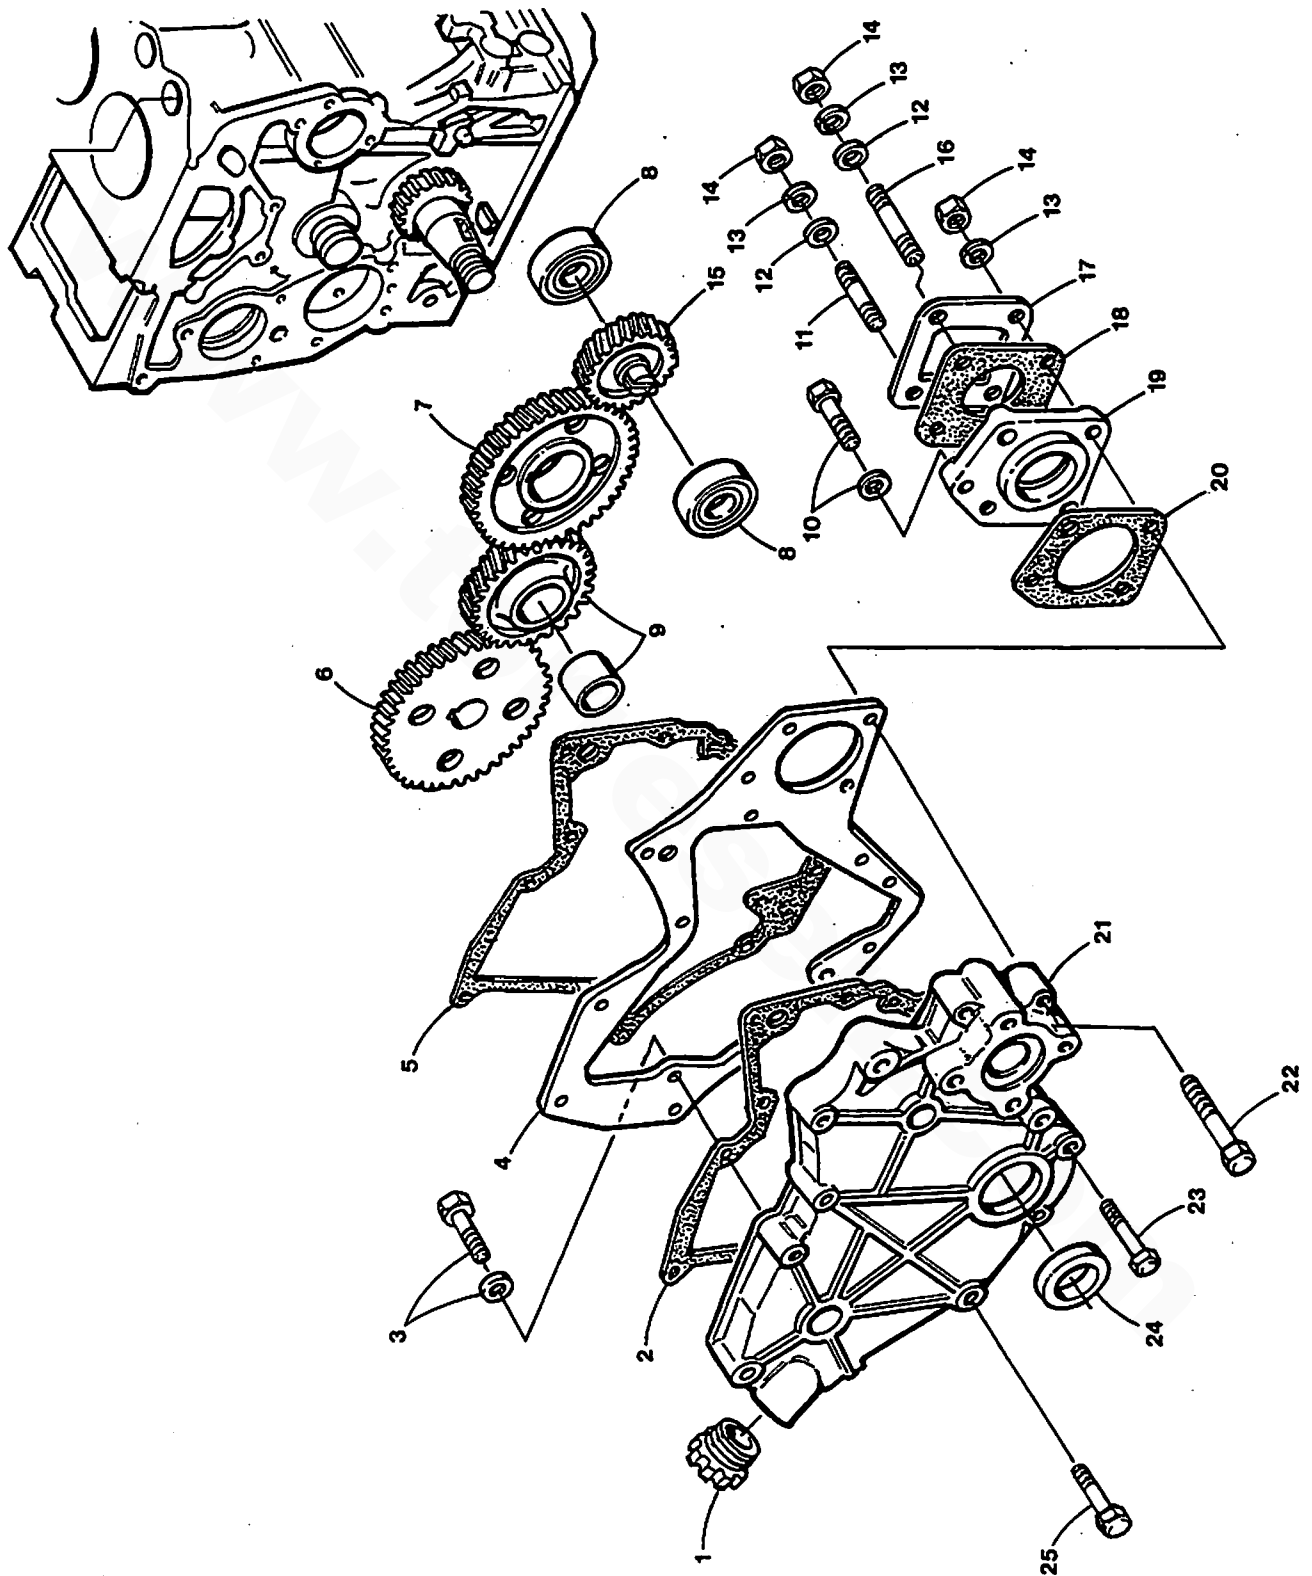

TIMING GEAR CASE ASSEMBLY - 44A/B - 12.5 BTDB- 15.0 BTDC

TIMING GEAR CASE ASSEMBLY - 44A/B - 12.5 BTDB- 15.0 BTDC

Reference #	Part #	Part Name	Remarks	Quantity
1	041487	CAP	OIL FILLER - PUSH IN	1
2	045202	GASKET	TIMING CASE TO PLATE	1
3	035792	CAPSCREW	M8 X 16 JIS 6 W/LW	5
4	045198	PLATE	FRONT	1
5	045196	GASKET	FRONT PLATE	1
6	045214	GEAR	INJECTION PUMP DRIVE	1
7	045217	GEAR	CAMSHAFT	1
8	030198	BEARING	BALL	2
9	045215	GEAR	IDLER WITH BUSHING	1
10	035794	CAPSCREW	M8 X 30 JIS 6 W/LW	1
11	015828	STUD	M8 X 22 DIN 939	1
12	031787	WASHER	M8 DIN 125	4
13	031786	LOCKWASHER	M8 DIN 127	4
14	018242	NUT	M8 DIN 934	4
15	045218	GEAR	OIL PUMP DRIVE	1
16	031281	STUD	M8 X 40 DIN 939	1
17	030203	COVER	OIL PUMP	1
18	030326	GASKET	OIL PUMP COVER	1
19	045199	HOUSING	BEARING-OIL PUMP GEAR	1
20	045200	GASKET	BEARING HOUSING	1
21	045201	CASE	TIMING	1
22	299981	CAPSCREW	M8 X 70 JIS	2
23	035792	CAPSCREW	M8 X 16 JIS 6 W/LW	4
24	030209	SEAL	OIL	1
25	024948	CAPSCREW	M8 X 45 DIN 931	8