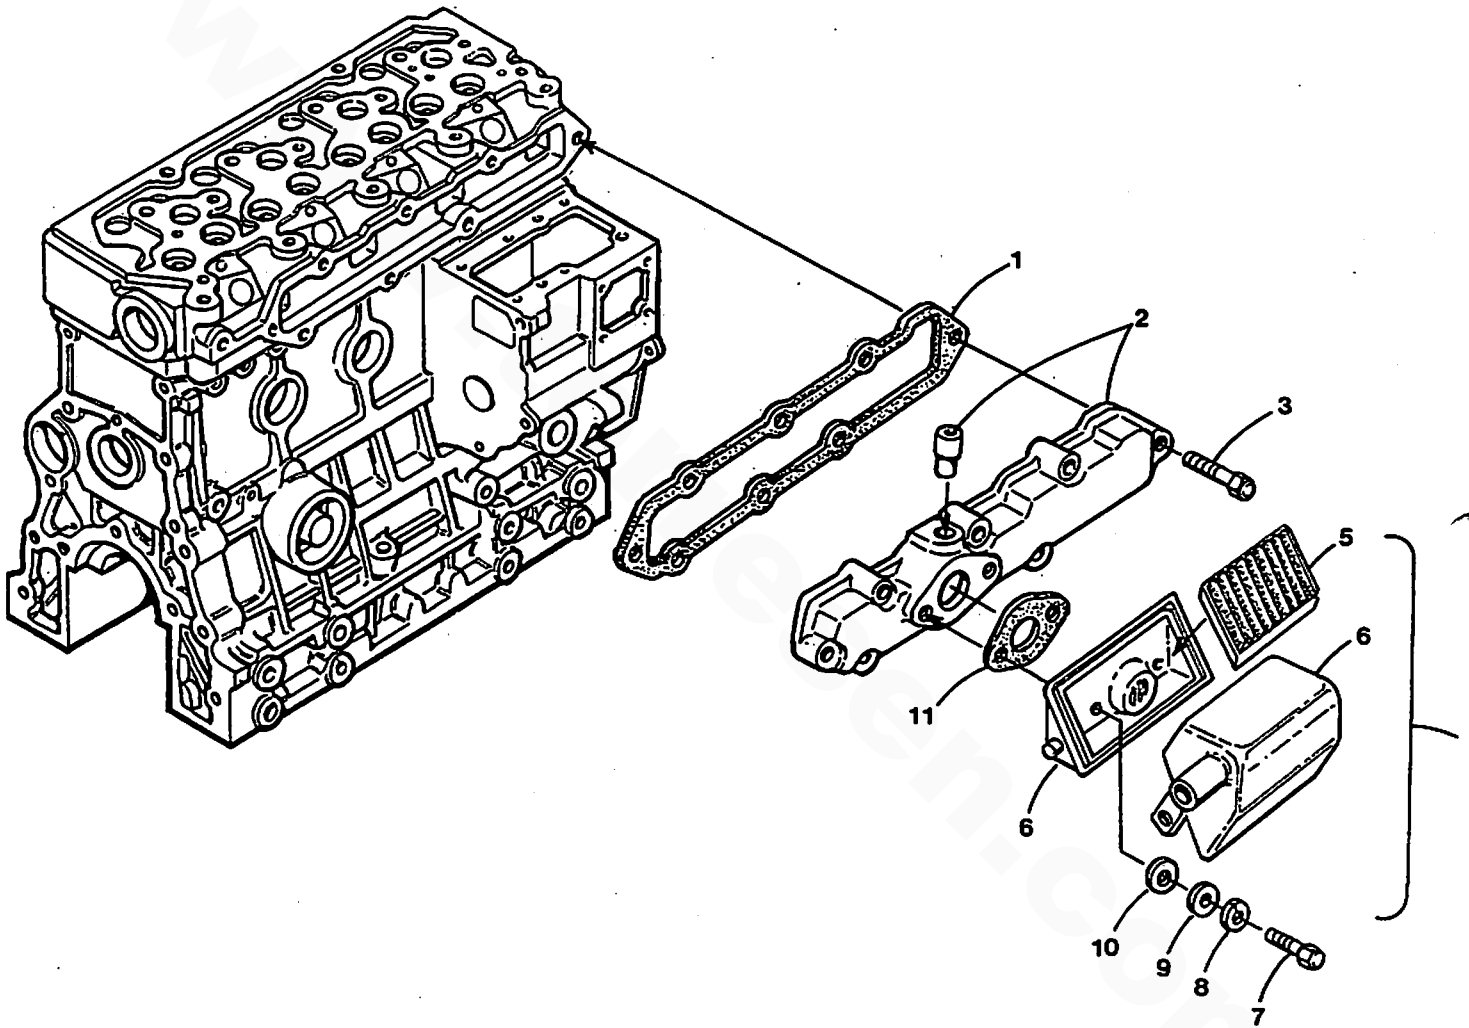

INLET MANIFOLD & AIR INTAKE SILENCER - 44A/B - 12.5 - 15.0

INLET MANIFOLD & AIR INTAKE SILENCER - 44A/B - 12.5 - 15.0

Reference #	Part #	Part Name	Remarks	Quantity
1	045220	GASKET	INTAKE MANIFOLD	1
2	045221	MANIFOLD	INTAKE	1
3	035795	CAPSCREW	M 8 X 35 JIS INCL LOCKWASHER	8
4	043823	HOUSING	AIR FILTER INCL REF #S 5 & 6	1
5	039705	FILTER	AIR	1
6	044723	HOUSING	AIR INTAKE INCL COVER	1
7	017196	CAPSCREW	M8 X 20 DIN 933	2
8	031786	LOCKWASHER	M8 DIN 127	2
9	031787	WASHER	M8 DIN 125	2
10	043882	WASHER	SILENCER ANTI-CRUSH	2
11	044324	GASKET	AIR FILTER TO MANIFOLD	1

www.torresen.com