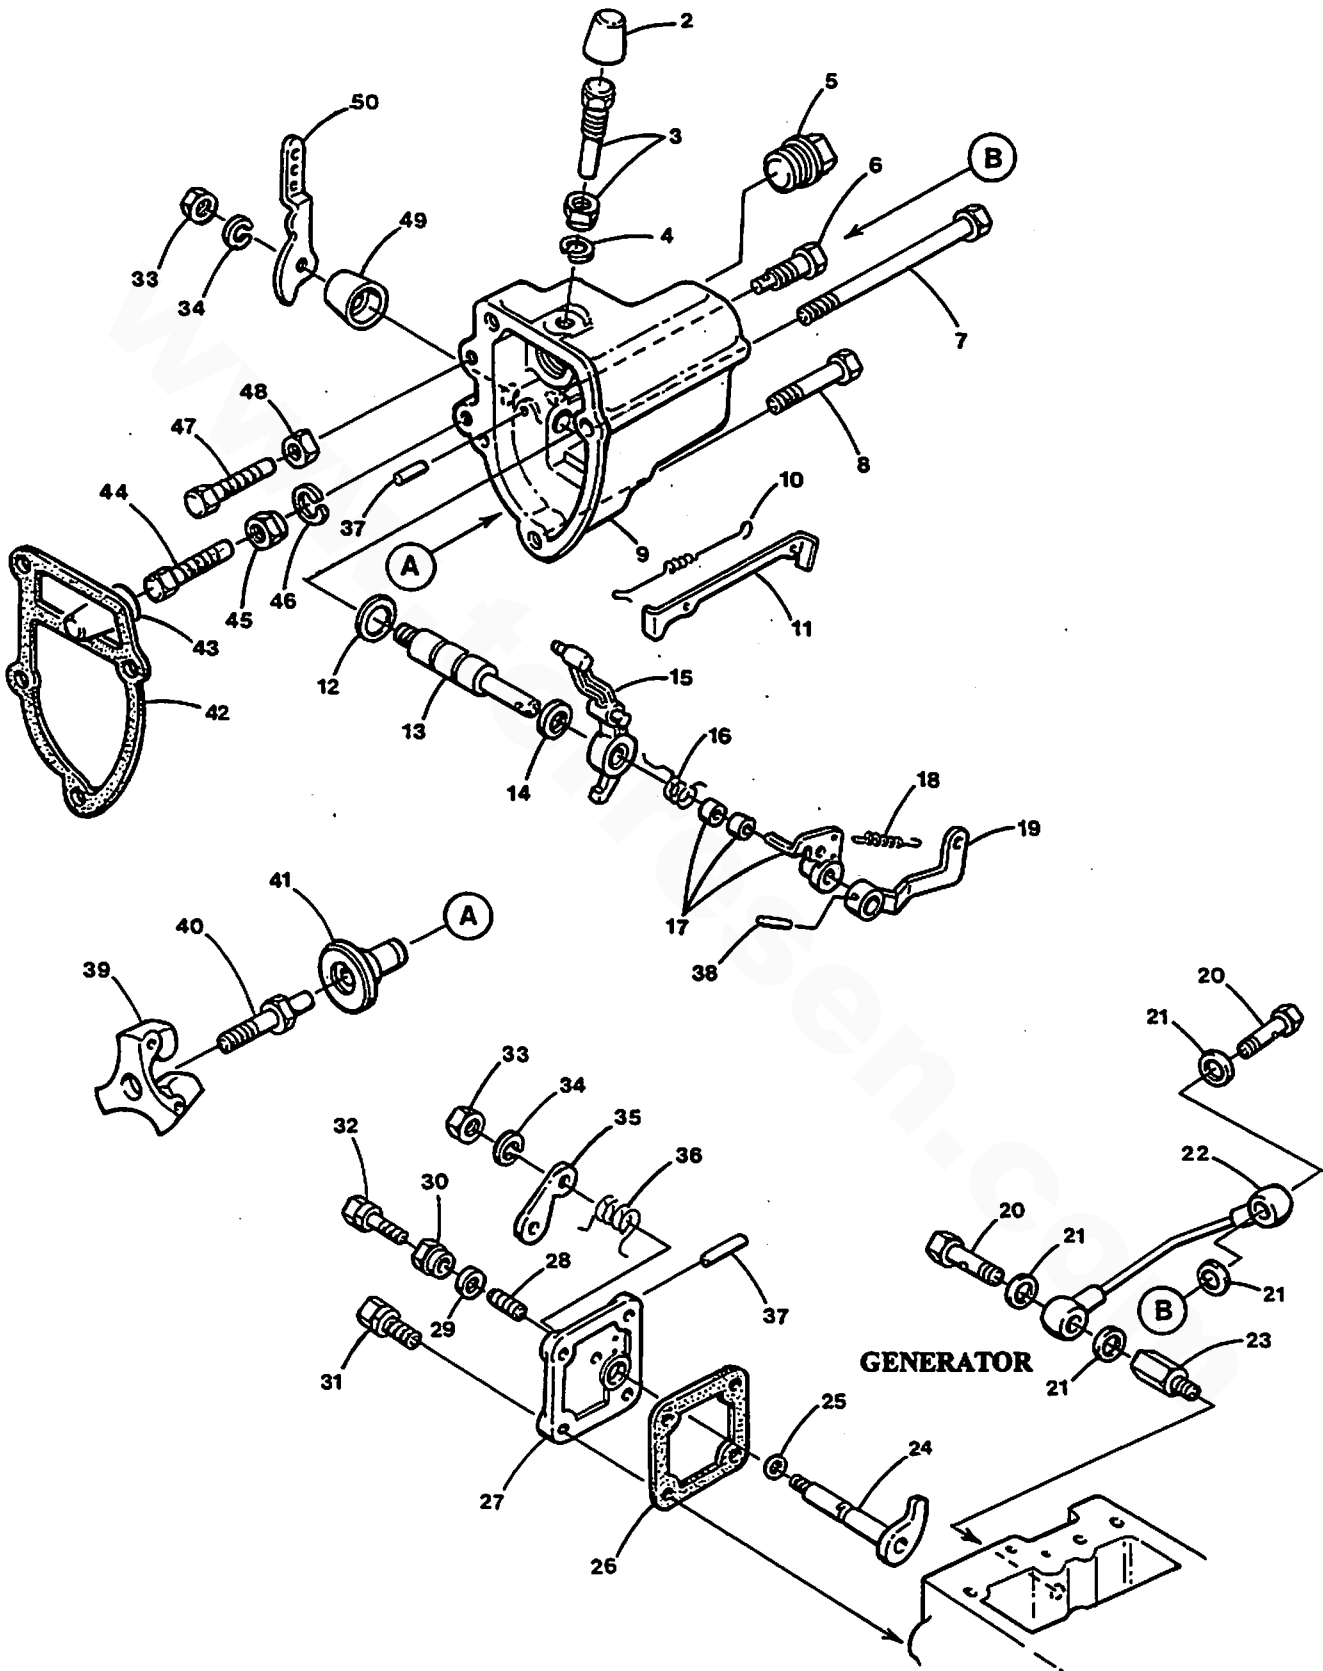

GOVERNOR ASSEMBLY - 44A/B - 12.5 BTDB- 15.0 BTDC

GOVERNOR ASSEMBLY - 44A/B - 12.5 BTDB- 15.0 BTDC

Reference #	Part #	Part Name	Remarks	Quantity
1-1	045257	GOVERNOR	ASSEMBLY 44A	1
1-2	048022	GOVERNOR	ASSEMBLY 44B	1
1-3	047142	GOVERNOR	ASSEMBLY GENSET	1
2	043981	COVER	TORQUE SET ANTI-TAMPER	1
3	043977	SCREW ASSY	RACK SET	1
4	043980	RING	RETAINING "C"	1
5	036944	PLUG	M30 X 1.5 - WHEN SOLENOID NOT INSTALLED	1
6	045398	CONNECTOR	OIL LINE TO GOVERNOR - GENSET	1
7	045248	BOLT	GOVERNOR CASE	1
8	024948	CAPSCREW	M8 X 45 DIN 931	3
9-1	047139	HOUSING	GOVERNOR - GENSET	1
9-2	045263	HOUSING	GOVERNOR - PROP	1
10	045244	SPRING	TIE ROD	1
11	045254	ROD	TIE-GOVERNOR	1
12	047147	O-RING		1
13	045249	SHAFT	GOVERNOR	1
14	045261	SHIM	GOVERNOR SHAFT	1
15-1	047140	LEVER ASSY	GOVERNOR - GENSET	1
15-2	045262	LEVER ASSY	GOVERNOR - PROP	1
16	045252	SPRING	START	1
17	045245	LEVER ASSY	TENSION	1
18-1	047137	SPRING	GOVERNOR - GENSET	1
18-2	045251	SPRING	GOVERNOR - 44A	1
18-3	048020	SPRING	GOVERNOR - 44B	1
19-1	045250	LEVER	GOVERNOR SPRING - 44A	1
19-2	047136	LEVER	GOVERNOR SPRING - 44B & GENSET	1
20	045234	BOLT	BANJO M10 OIL LINE - GENSET	2
21	046920	WASHER	BANJO M10 GENSET	4
22	047141	LINE	OIL GENSET	1
23	047138	CONNECTOR	OIL LINE TO BLOCK GENSET	1
24	045243	LEVER	STOP	1
25	030277	O-RING		1
26	030578	GASKET	TIE ROD COVER	1
27	045242	COVER	TIE ROD INCL. REF #S 28 - 30	1
28	045235	SCREW	ADJUSTING-TIE ROD COVER	1
29	048019	WASHER	STOP LEVER	1
30	045267	NUT	TIE ROD COVER	1
31	043065	CAPSCREW	M6 X 18 JIS 7 W/LW	3
32	035794	CAPSCREW	M8 X 30 JIS 6 W/LW	1
33	031802	NUT	M8 DIN 936 JAM	2
34	031786	LOCKWASHER	M8 DIN 127	2
35	045272	LEVER	STOP	2
36	046907	SPRING	RETURN	1
37	030208	PIN	GROOVED	2
38	047146	PIN	SPRING	1
39-1	047135	WEIGHT	GOVERNOR - GENSET	1
39-2	045246	WEIGHT	GOVERNOR - 44A	1
39-3	048023	WEIGHT	GOVERNOR - 44B	1
40	045258	SHAFT	GOVERNOR-SLIDING	1
41-1	047143	SLEEVE	SLIDING - GENSET	1
41-2	045256	SLEEVE	SLIDING - 44A	1
41-3	048024	SLEEVE	SLIDING - 44B	1
42	045260	GASKET	GOVERNOR HOUSING	1