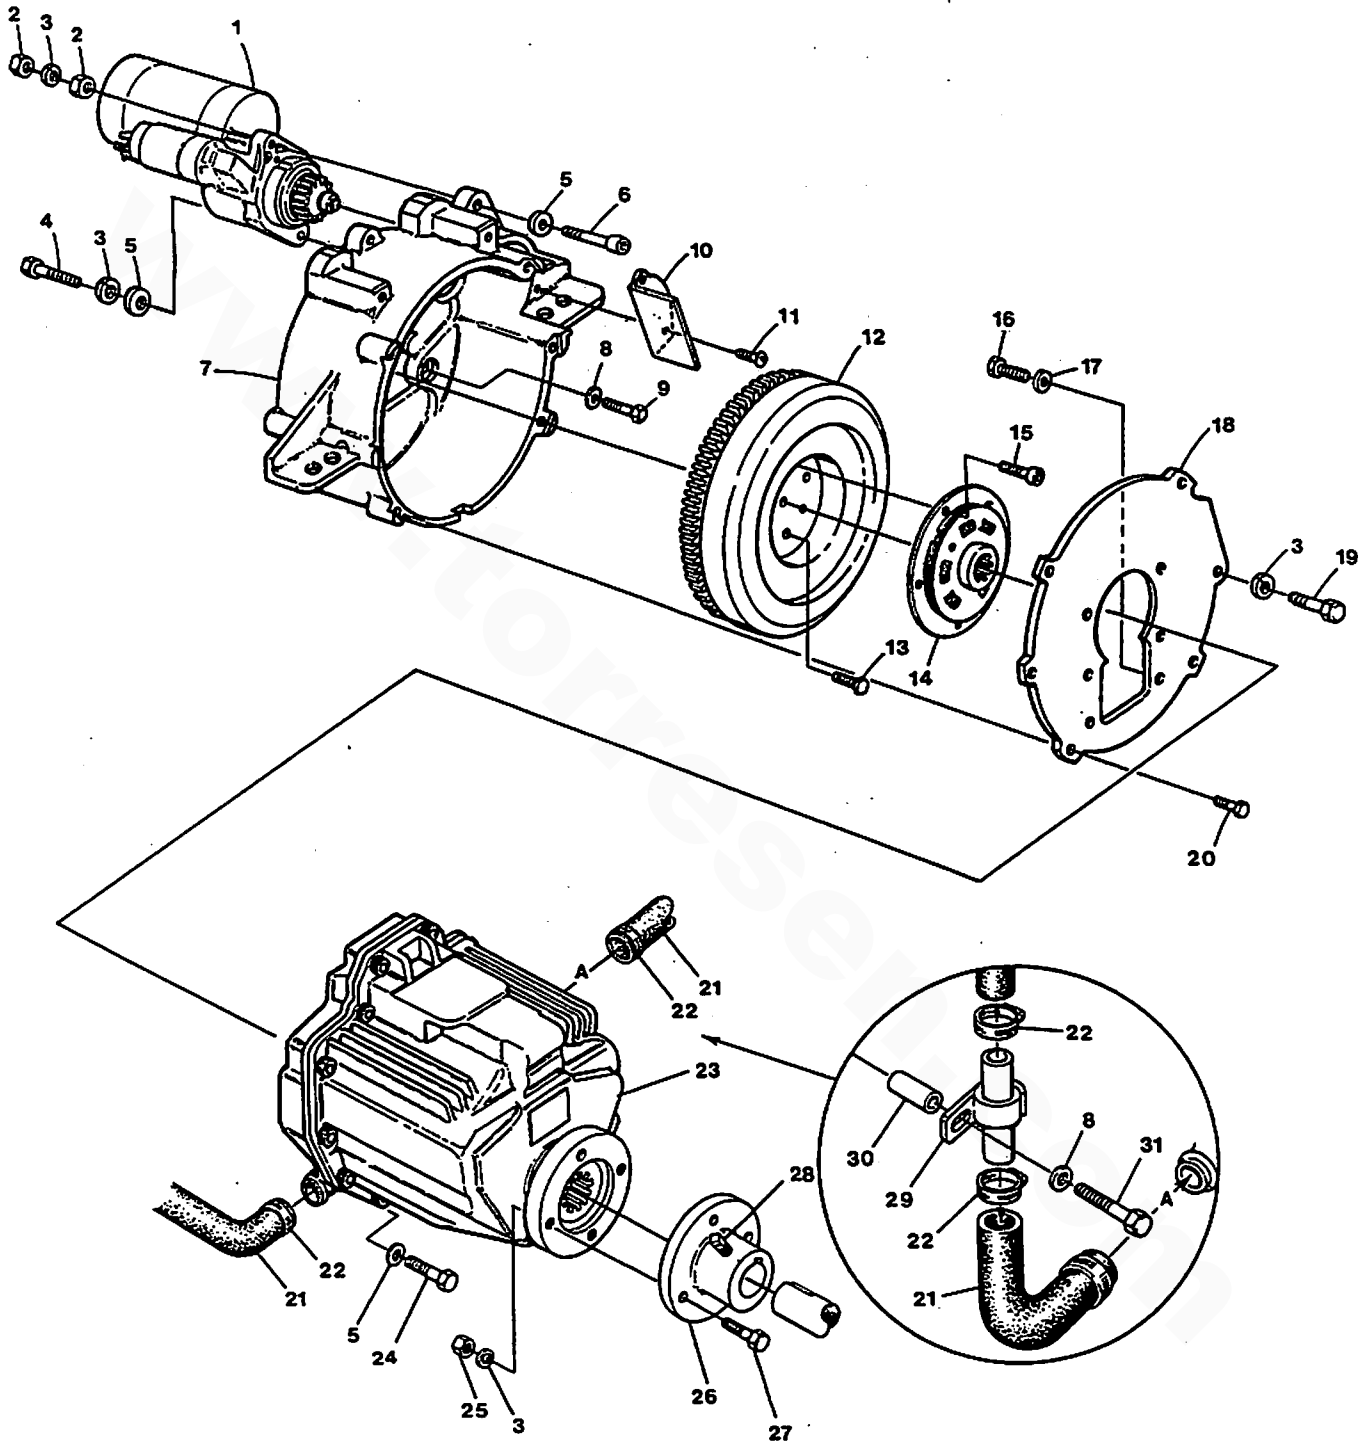

BW7 TRANSMISSION - 44A/B

BW7 TRANSMISSION - 44A/B

Reference #	Part #	Part Name	Remarks	Quantity
1	030593	MOTOR	STARTER 12 VDC	1
2	015887	NUT	M10 DIN 934	2
3	019262	LOCKWASHER	M10 DIN 127	11
4	034589	CAPSCREW	M10 X 30 DIN 933	1
5	031789	WASHER	M10 DIN 125	4
6	013631	CAPSCREW	M10 X 55 DIN 933	1
7	043097	HOUSING	FLYWHEEL	1
8	031792	LOCKWASHER	M12 DIN 127	7
9	031834	CAPSCREW	M12 X 1.25 X 30 DIN 961	6
10	039830	COVER	STARTER ACCESS	1
11	039578	SCREW	M5 X 12 HEX WASHER HEAD	2
12	041768	FLYWHEEL	INCLUDING RING GEAR 30230	1
13	033279	BOLT	FLYWHEEL	4
14	030940	DAMPER		1
15	024778	SCREW	DAMPER	5
16	020650	CAPSCREW	M8 X 18 DIN 933	6
17	031786	LOCKWASHER	M8 DIN 127	6
18	039762	ADAPTER	TRANSMISSION TO HOUSING	1
19	013629	CAPSCREW	M10 X 25 DIN 933	4
20	039218	CAPSCREW	M10 X 25 LOW HEAD	2
21	030166	HOSE	7/8 INCH	1
22	011405	CLAMP	HOSE 16	4
23-1	030951	BW7 GEAR	2 : 1	1
23-2	039906	BW7 GEAR	2 .47 : 1	1
24	034470	CAPSCREW	M10 X 45 DIN 931	2
25	024950	NUT	M10 X 1.25 DIN 934	4
26-1	023706	COUPLING	0.75 BORE	1
26-2	023707	COUPLING	0.875 BORE	1
26-3	023708	COUPLING	1.0 BORE	1
26-4	023709	COUPLING	1.125 BORE	1
26-5	023710	COUPLING	1.25 BORE	1
26-6	023711	COUPLING	1.375 BORE	1
26-7	023712	COUPLING	1.5 BORE	1
27	031228	CAPSCREW	M10 X 1.25 X 30 DIN 961	4
28-1	023652	SETSCREW	COUPLING 3/8 NC X 1	2
28-2	023651	SETSCREW	COUPLING 3/8 NC X 3/4	2
29	037504	CONNECTOR	INCLUDING BRACKET-SEA WATER INLET	1
30	034189	SPACER	BRACKET	1
31	037507	CAPSCREW	M12 X 1.25 X 80 DIN 960	1