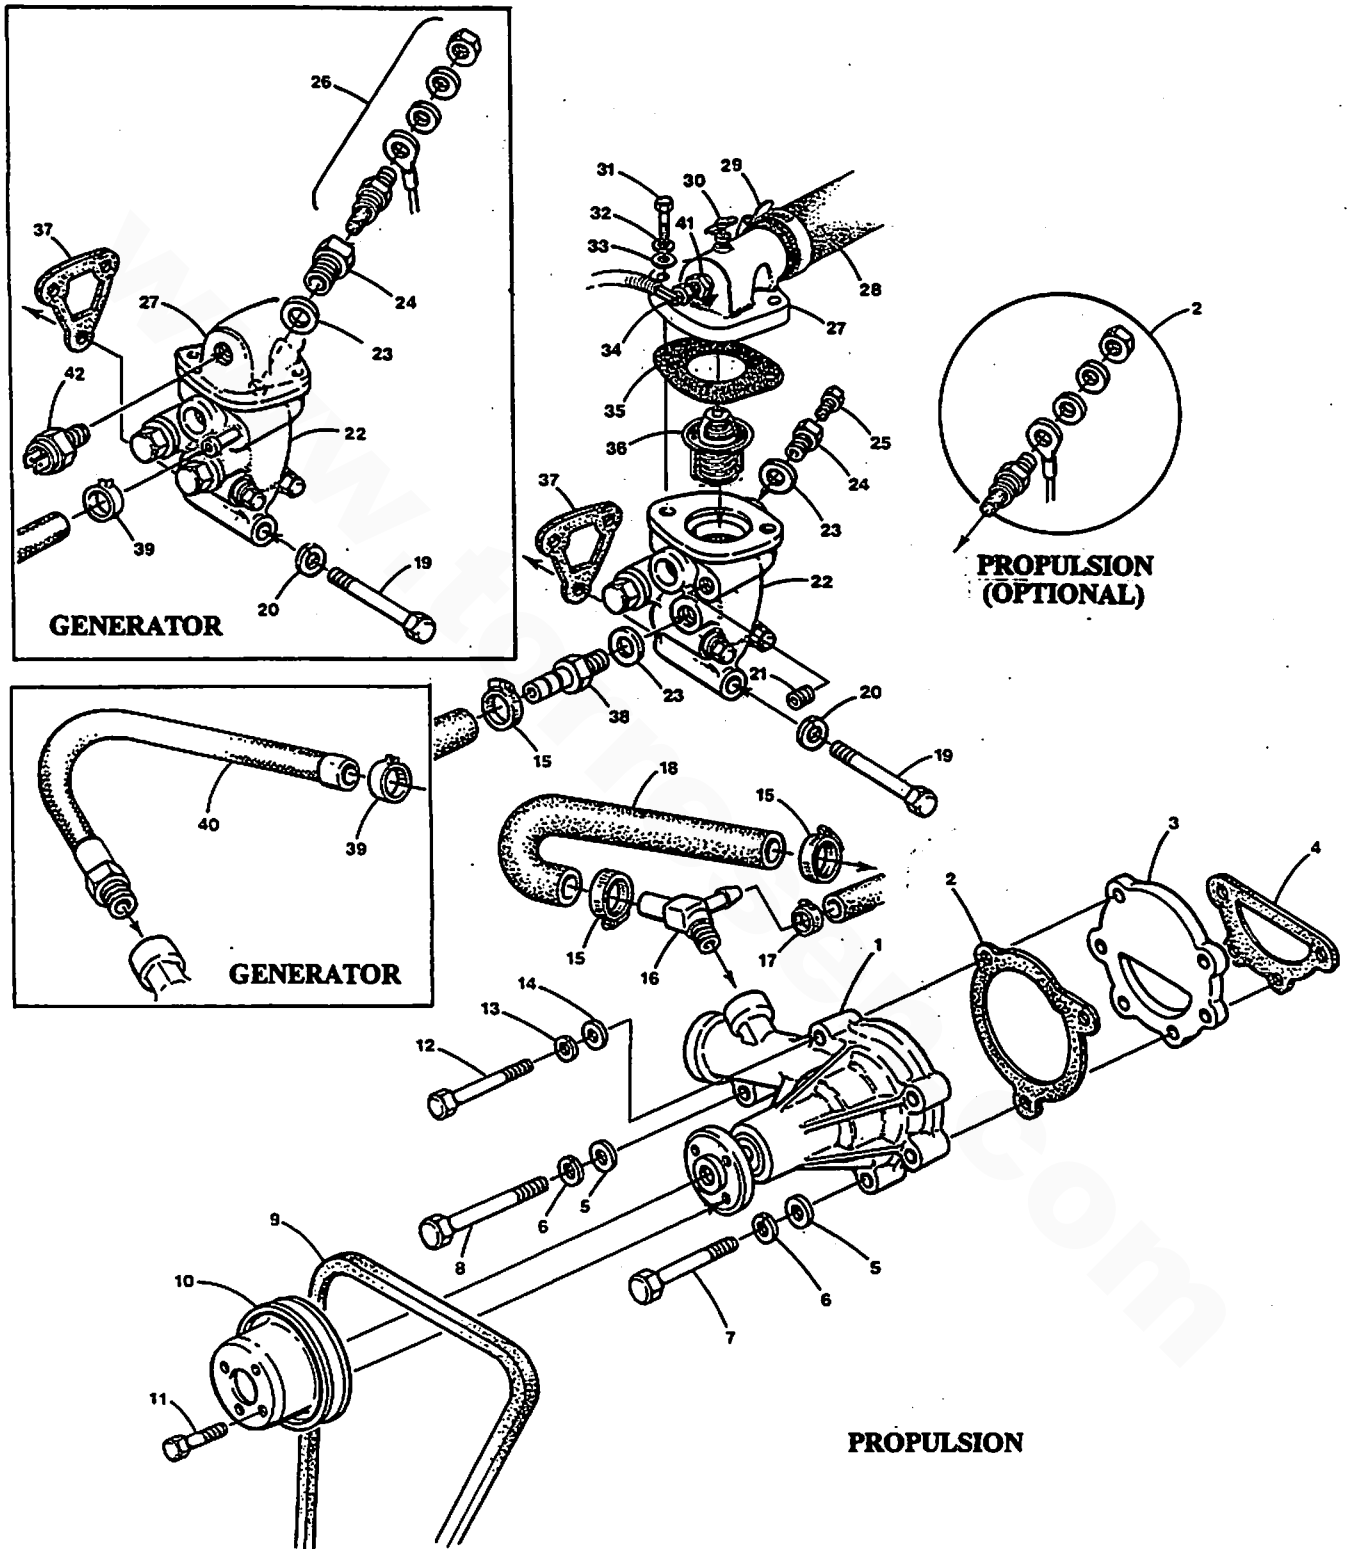

COOLING SYSTEM & FRESH WATER PUMP-44A/B-12.5 BTDB-15.0 BTDC

COOLING SYSTEM & FRESH WATER PUMP-44A/B-12.5 BTDB-15.0 BTDC

Reference #	Part #	Part Name	Remarks	Quantity
1	045231	PUMP	FRESH WATER	1
2	044082	GASKET	FRESH WATER PUMP PLATE	1
3	044083	PLATE	FRESH WATER PUMP	1
4	030474	GASKET	WATER PUMP TO BLOCK	1
5	031787	WASHER	M8 DIN 125	4
6	031788	LOCKWASHER	M8 DIN 127	4
7	024948	CAPSCREW	M8 X 45 DIN 931	3
8	031225	CAPSCREW	M8 X 60 DIN 931	1
9	045232	BELT		1
10	047134	PULLEY	FRESH WATER PUMP	1
11	035785	CAPSCREW	M6 X 12 JIS 6 W/LW	4
12	013590	CAPSCREW	M6 X 30 DIN 933	2
13	031783	LOCKWASHER	M6 DIN 127	2
14	031784	WASHER	M6 DIN 125	2
15	011341	CLAMP	HOSE 08 - PROP	2
16	044184	ELBOW	BYPASS - PROP	1
17	017298	CLAMP	HOSE	4
18	043876	HOSE	BYPASS - PROP	1
19	031812	CAPSCREW	M8 X 65 DIN 931	3
20	031786	LOCKWASHER	M8 DIN 127	3
21	043482	PLUG	BYPASS - PROP ONLY	1
22-1	045233	HOUSING	THERMOSTAT LOWER - GENSET	1
22-2	047894	HOUSING	THERMOSTAT LOWER - PROP	1
23	033280	WASHER	BANJO M16 ALUMINUM	2
24	024602	ADAPTER	M16 X 1.5 TO 1/8 NPT	1
25	019369	PLUG	1/8 NPT HEX HEAD BRASS	1
26	035109	SENDER	WATER TEMP - STD ON GEN (OPTL ON PROP)	1
27	043434	HOUSING	THERMOSTAT UPPER	1
28	043952	HOSE	THERMOSTAT TO MANIFOLD	1
29	021878	CLAMP	HOSE 20	2
30	011471	PETCOCK	1/8NPT	1
31	013619	CAPSCREW	M8 X 30 DIN 933	2
32	031786	LOCKWASHER	M8 DIN 127	2
33	031787	WASHER	M8 DIN 125	2
34	030125	SWITCH	WATER TEMPERATURE - PROP	1
35	034196	GASKET	THERMOSTAT	1
36	024688	THERMOSTAT		1
37	045236	GASKET	THERMOSTAT LOWER HOUSING	1
38	043870	CONNECTOR	M16 X 1.5 X 5/8 HOSE - PROP	1
39	024906	CLAMP	HOSE	2
40	035435	HOSE	5/16 ID - INCHES REQUIRED - GENSET	9
41	037453	BUSHING	1/4 NPT X 1/8 NPT	1
42	039550	SWITCH	WATER TEMPERATURE - GENSET	1