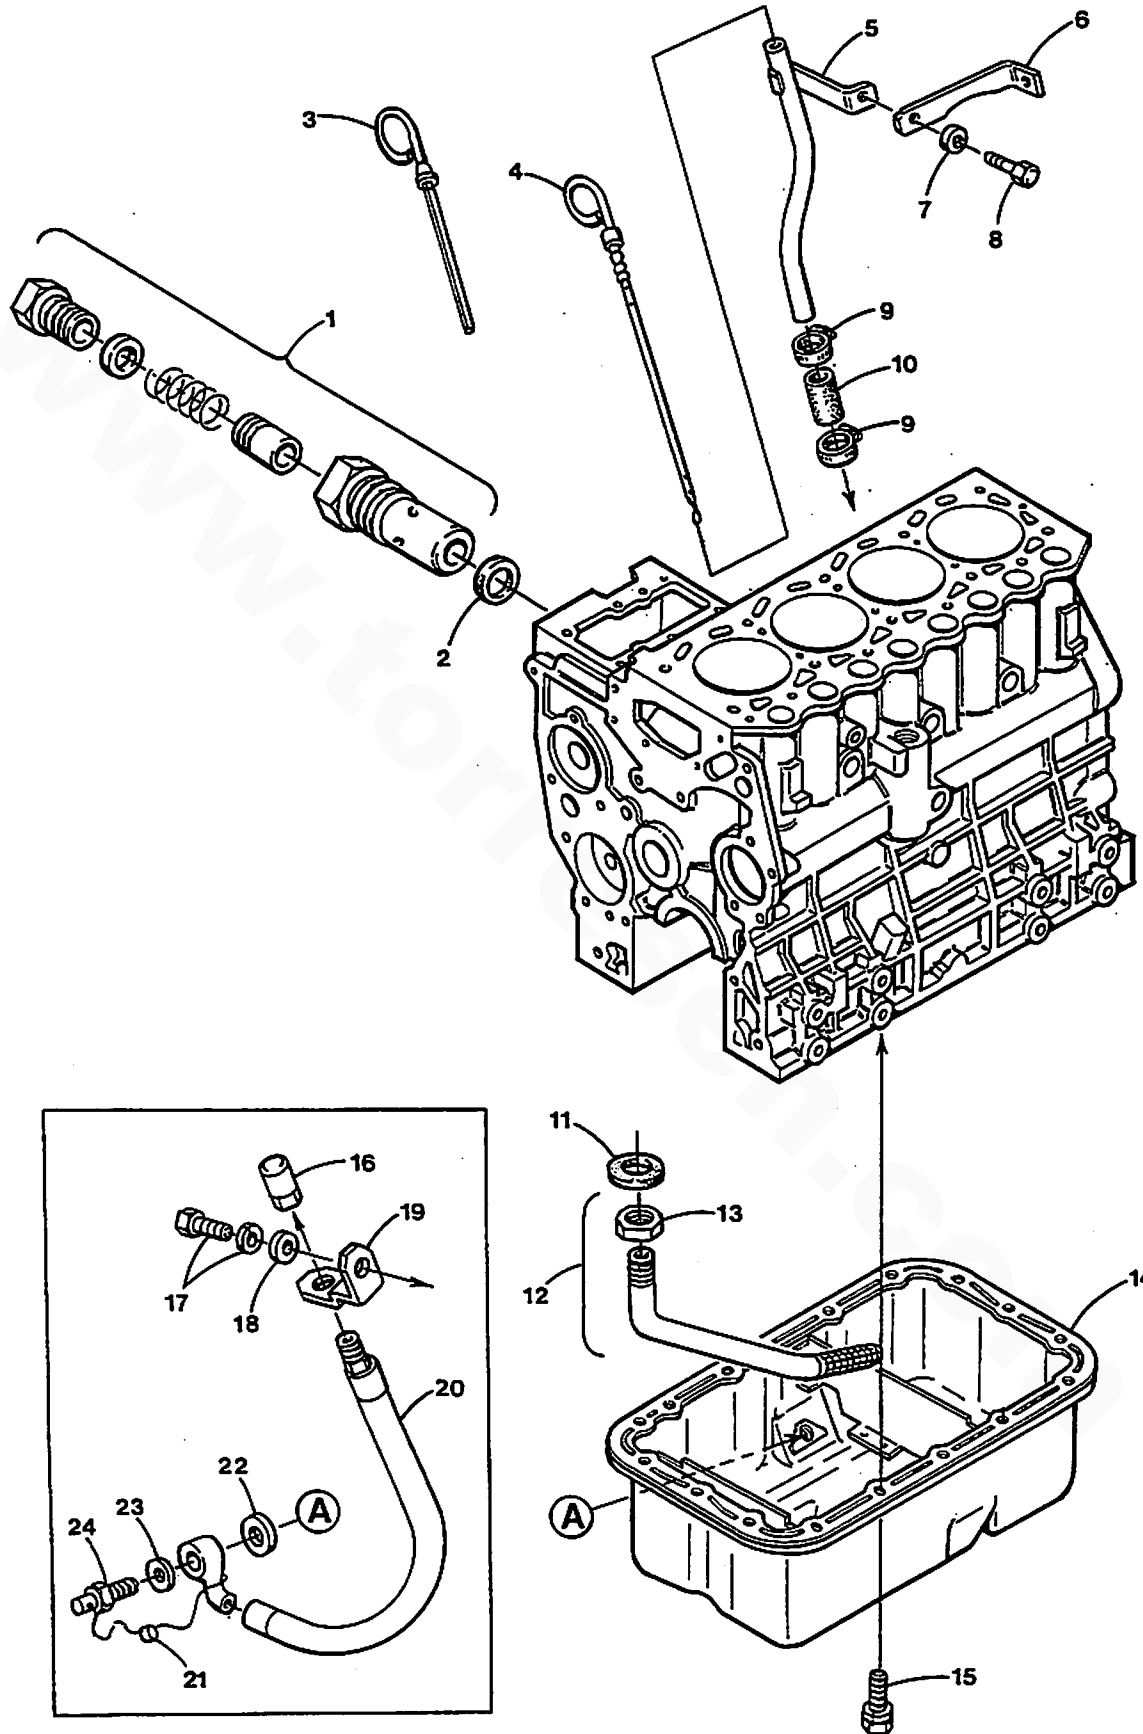

OIL SYSTEM - 44A/B - 12.5 BTDB- 15.0 BTDC

OIL SYSTEM - 44A/B - 12.5 BTDB- 15.0 BTDC

Reference #	Part #	Part Name	Remarks	Quantity
1	045225	VALVE	OIL RELIEF	1
2	046908	GASKET	OIL RELIEF VALVE	1
3	045230	DIPSTICK		1
4	044068	DIPSTICK	KIT - OPTIONAL 44A/B	1
5	044104	TUBE	DIPSTICK - OPTIONAL EXTENDED	1
6	044074	BRACKET	LIFT PUMP & FILTER SUPPORT	1
7	019262	LOCKWASHER	M10 DIN 127	1
8	024952	CAPSCREW	M10 X 1.25 X 25 DIN 961	1
9	024906	CLAMP	HOSE 04 MINI	2
10	036045	HOSE	INCHES REQUIRED	2
11	033280	WASHER	OIL PICKUP	1
12	033283	STRAINER	OIL PICKUP	1
13	040966	NUT	M16 JAM SELF-LOCKING	1
14-1	045203	SUMP	OIL - PROP	1
14-2	047130	SUMP	OIL - GENSET	1
15	035792	CAPSCREW	M8 X 16 JIS 6 W/LW	17
16	024905	CAP	1/4 NPT BRASS	1
17	035792	CAPSCREW	M8 X 16 JIS 6 W/LW	1
18	031787	WASHER	M8 DIN 125	1
19	024922	BRACKET	SUMP DRAIN HOSE	1
20	043904	HOSE	SUMP DRAIN	1
21	037393	SEAL	LEAD WIRE	1
22	030291	WASHER	BANJO M14	1
23	036493	WASHER	BANJO	1
24	036821	BOLT	BANJO-SUMP DRAIN HOSE	1