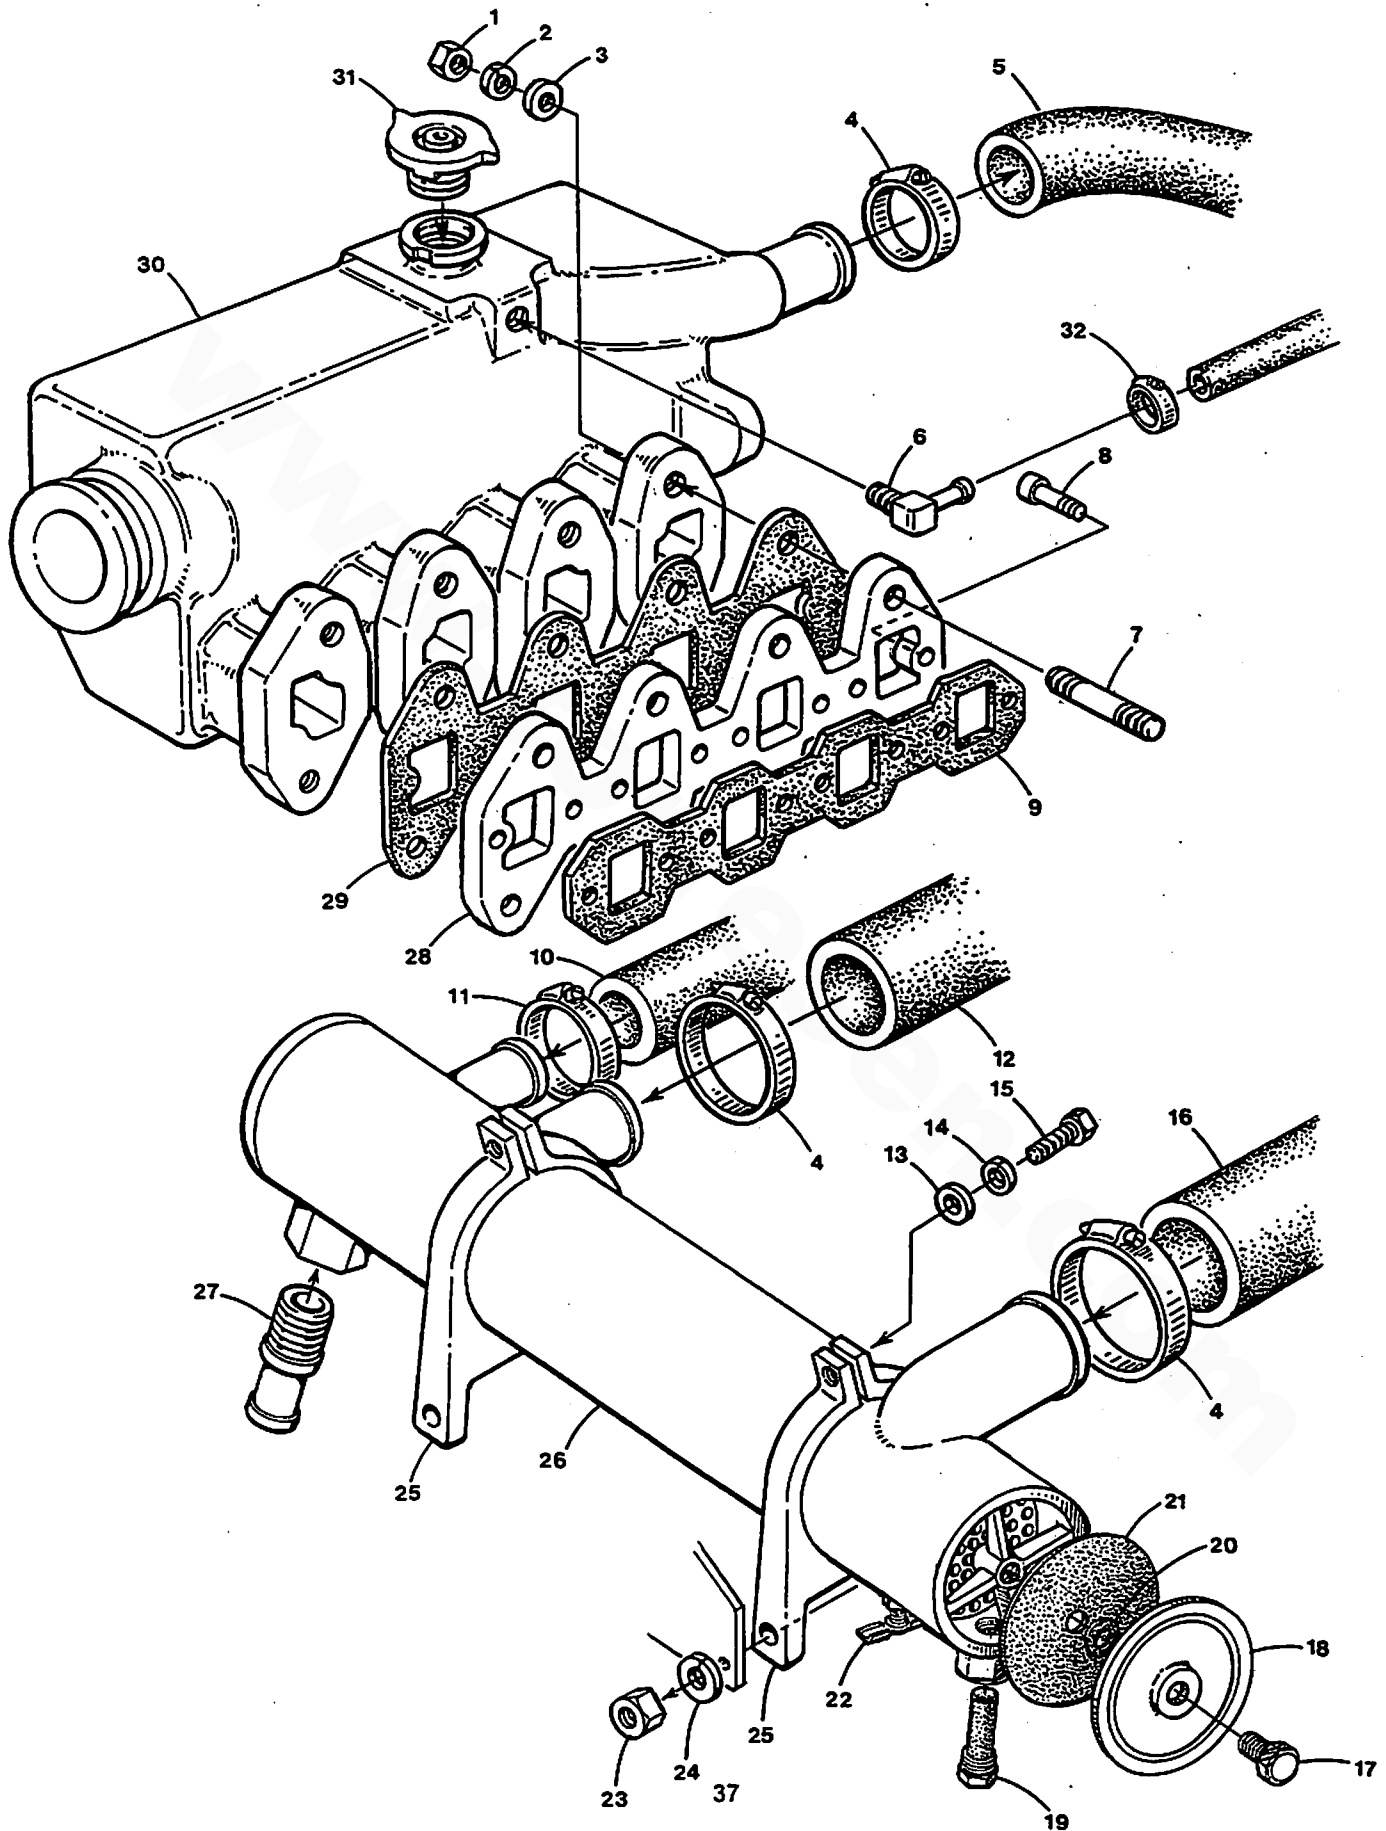

EXHAUST MANIFOLD & HEAT EXCHANGER - 44A/B

EXHAUST MANIFOLD & HEAT EXCHANGER - 44A/B

Reference #	Part #	Part Name	Remarks	Quantity
1	018242	NUT	M8 DIN 934	8
2	031786	LOCKWASHER	M8 DIN 127	8
3	031787	WASHER	M8 DIN 125	8
4	021878	CLAMP	HOSE 20	3
5	043952	HOSE	THERMOSTAT TO MANIFOLD	1
6	024907	ELBOW	1/8NPT X 5/16 HOSE	1
7	015830	STUD	M8 X 25 DIN 939	10
8	299031	CAPSCREW	M8 X 20 DIN 912	8
9	043955	GASKET	EXHAUST TO HEAD	1
10	043941	HOSE	SEA PUMP TO EXCHANGER	1
11	011386	CLAMP	HOSE 12	1
12	043994	HOSE	MANIFOLD TO EXCHANGER	1
13	031753	WASHER	FLAT 1/4	2
14	031752	LOCKWASHER	1/4	2
15	031506	CAPSCREW	1/4NC X 1-1/4	2
16	043718	HOSE	EXCHANGER TO PUMP	1
17	022852	CAPSCREW	3/8 NC X 3/4 BRASS	2
18	022850	COVER	EXCHANGER END	2
19	011885	ZINC		1
20	019321	O-RING	EXCHANGER END COVER	2
21	022851	GASKET	EXCHANGER END COVER	2
22	011471	PETCOCK	1/8NPT EXT SEAT BRASS	1
23	018242	NUT	M8 DIN 934	2
24	031786	LOCKWASHER	M8 DIN 127	2
26	036899	EXCHANGER	HEAT	1
27	036622	NIPPLE	3/4NPT TO 1" HOSE	1
28	043626	ADAPTER	MANIFOLD TO HEAD	1
29	043816	GASKET	EXHAUST MANIFOLD TO ADAPTER	1
30	048025	MANIFOLD	EXHAUST	1
31	024306	CAP	PRESSURE 15 PSI	1
32	024906	CLAMP	HOSE	1