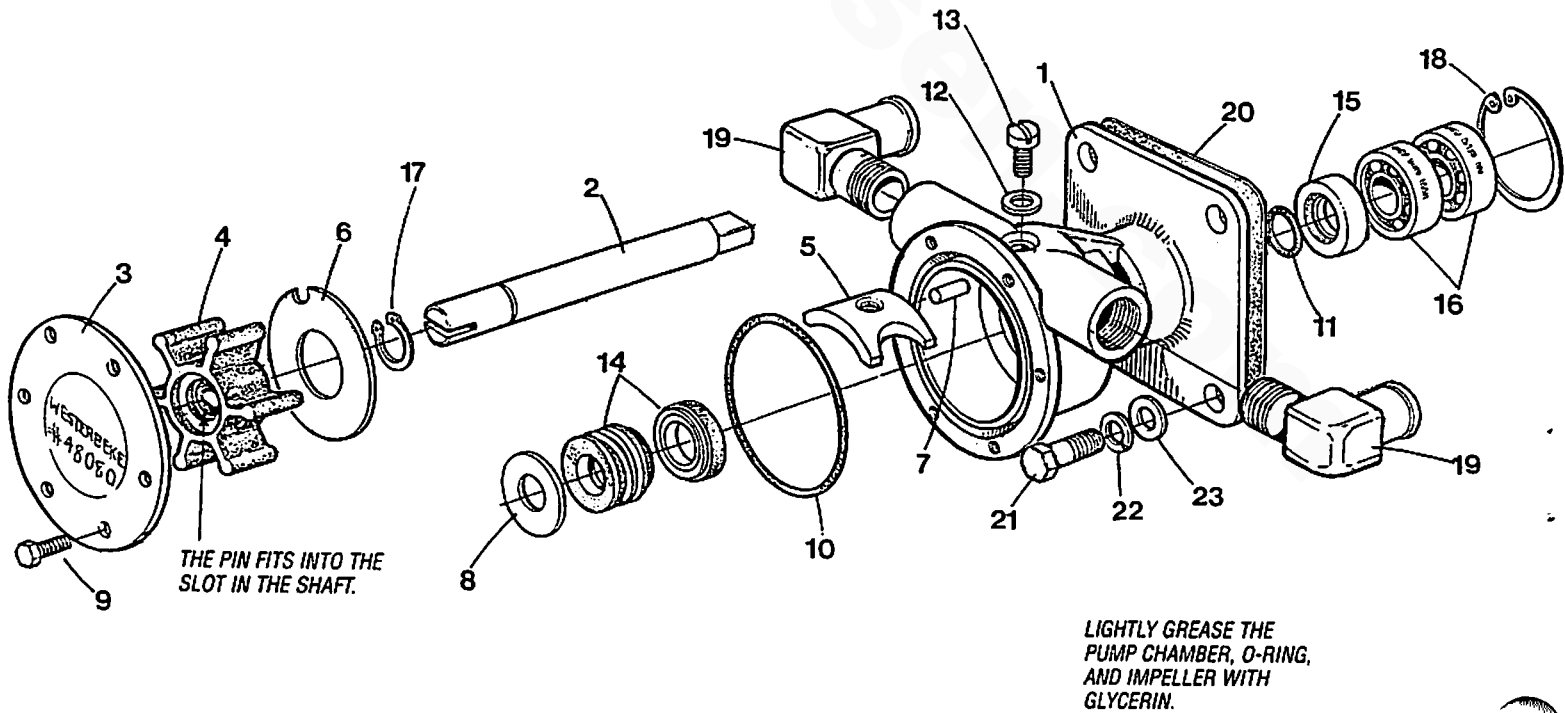

RAW WATER PUMP (from March 2004)