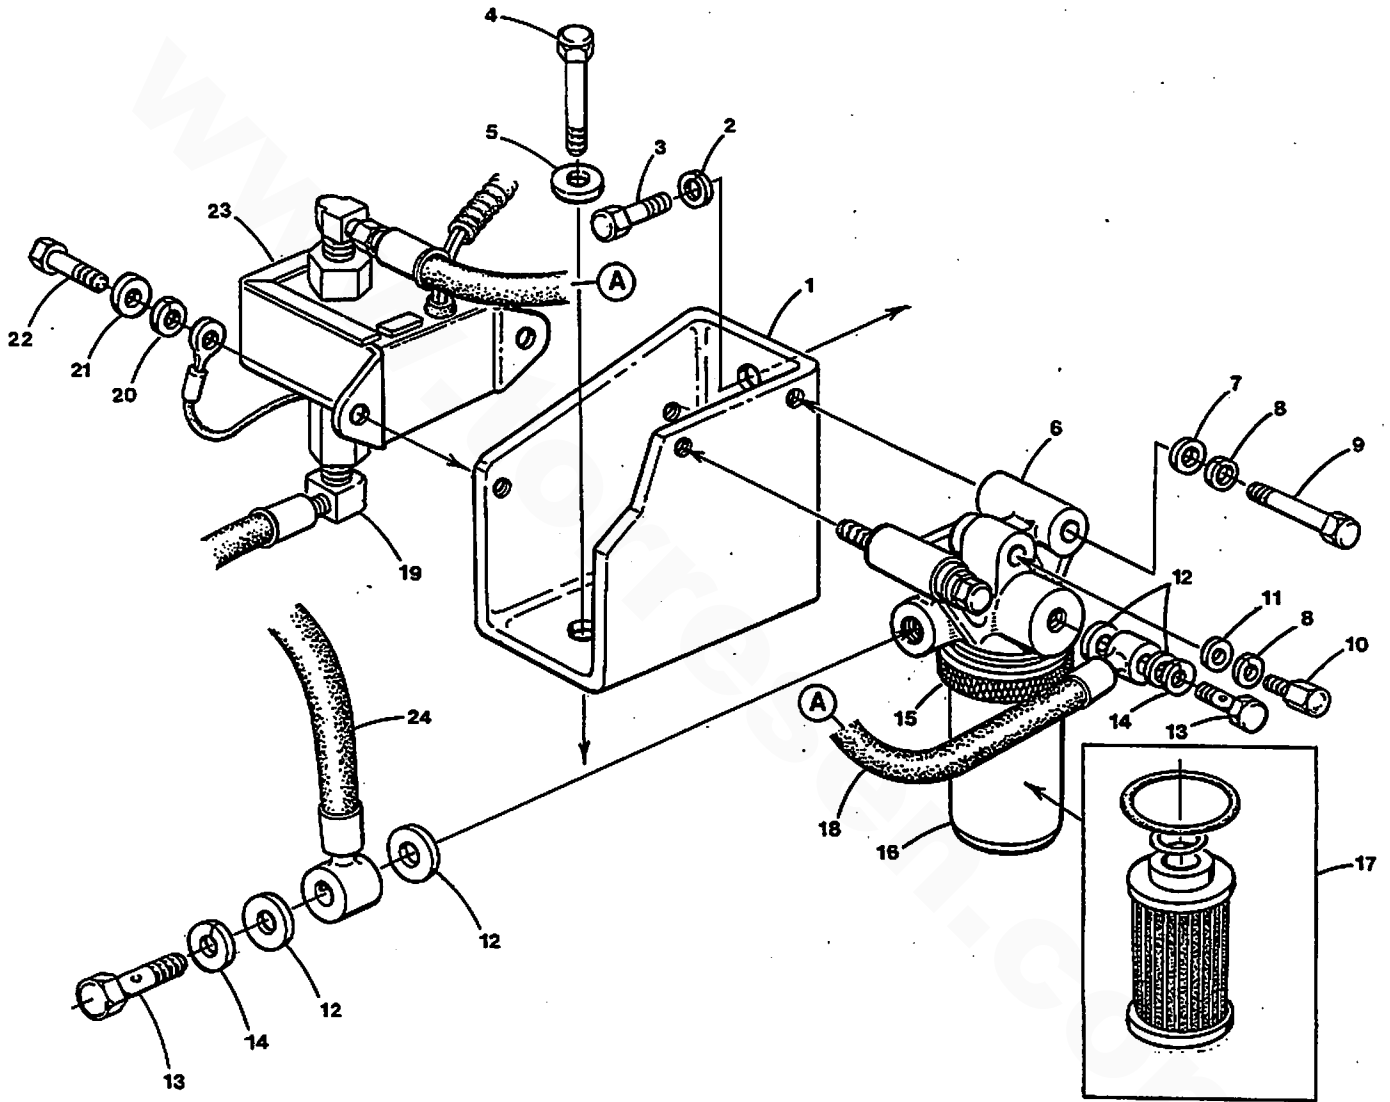

FUEL LIFT PUMP & FUEL FILTER - 12.5 BTDB- 15.0 BTDC

FUEL LIFT PUMP & FUEL FILTER - 12.5 BTDB- 15.0 BTDC

Reference #	Part #	Part Name	Remarks	Quantity
1	043899	MOUNT	FRONT RIGHT - LIFT PUMP & FILTER BRACKET	1
2	031792	LOCKWASHER	M12 DIN 127	2
3	024959	CAPSCREW	M12 X 1.25 X 25 DIN 961	2
4	031713	CAPSCREW	1/2NC X 3	2
5	031777	WASHER	FLAT 1/2	2
6	030210	FILTER	FUEL	1
7	031787	WASHER	M8 DIN 125	3
8	031786	LOCKWASHER	M8 DIN 127	2
9	031811	CAPSCREW	M8 X 55 DIN 931	2
10	044243	CAPSCREW	M8 X 14 DIN 933	1
11	030289	WASHER	BANJO M8	1
12	030291	WASHER	BANJO M14	4
13	024984	BOLT	BANJO M14	1
14	024972	WASHER	BANJO M14 ALUMINUM	2
15	046669	RETAINER	FUEL FILTER	1
16	030199	CUP	FUEL FILTER	1
17	030200	ELEMENT	FUEL FILTER INCL O-RINGS	1
18	038606	HOSE	LIFT PUMP TO FILTER	1
19	013340	ELBOW	1/8 NPT STREET 90 BRASS	1
20	031784	WASHER	M6 DIN 125	2
21	031783	LOCKWASHER	M6 DIN 127	2
22	017012	CAPSCREW	M6 X 16 DIN 933	2
23-1	039275	PUMP	FUEL LIFT 12 VDC	1
23-2	046631	PUMP	FUEL LIFT 24 VDC (OPT'L)	1
24	044214	HOSE	FILTER TO INJECTION PUMP	1