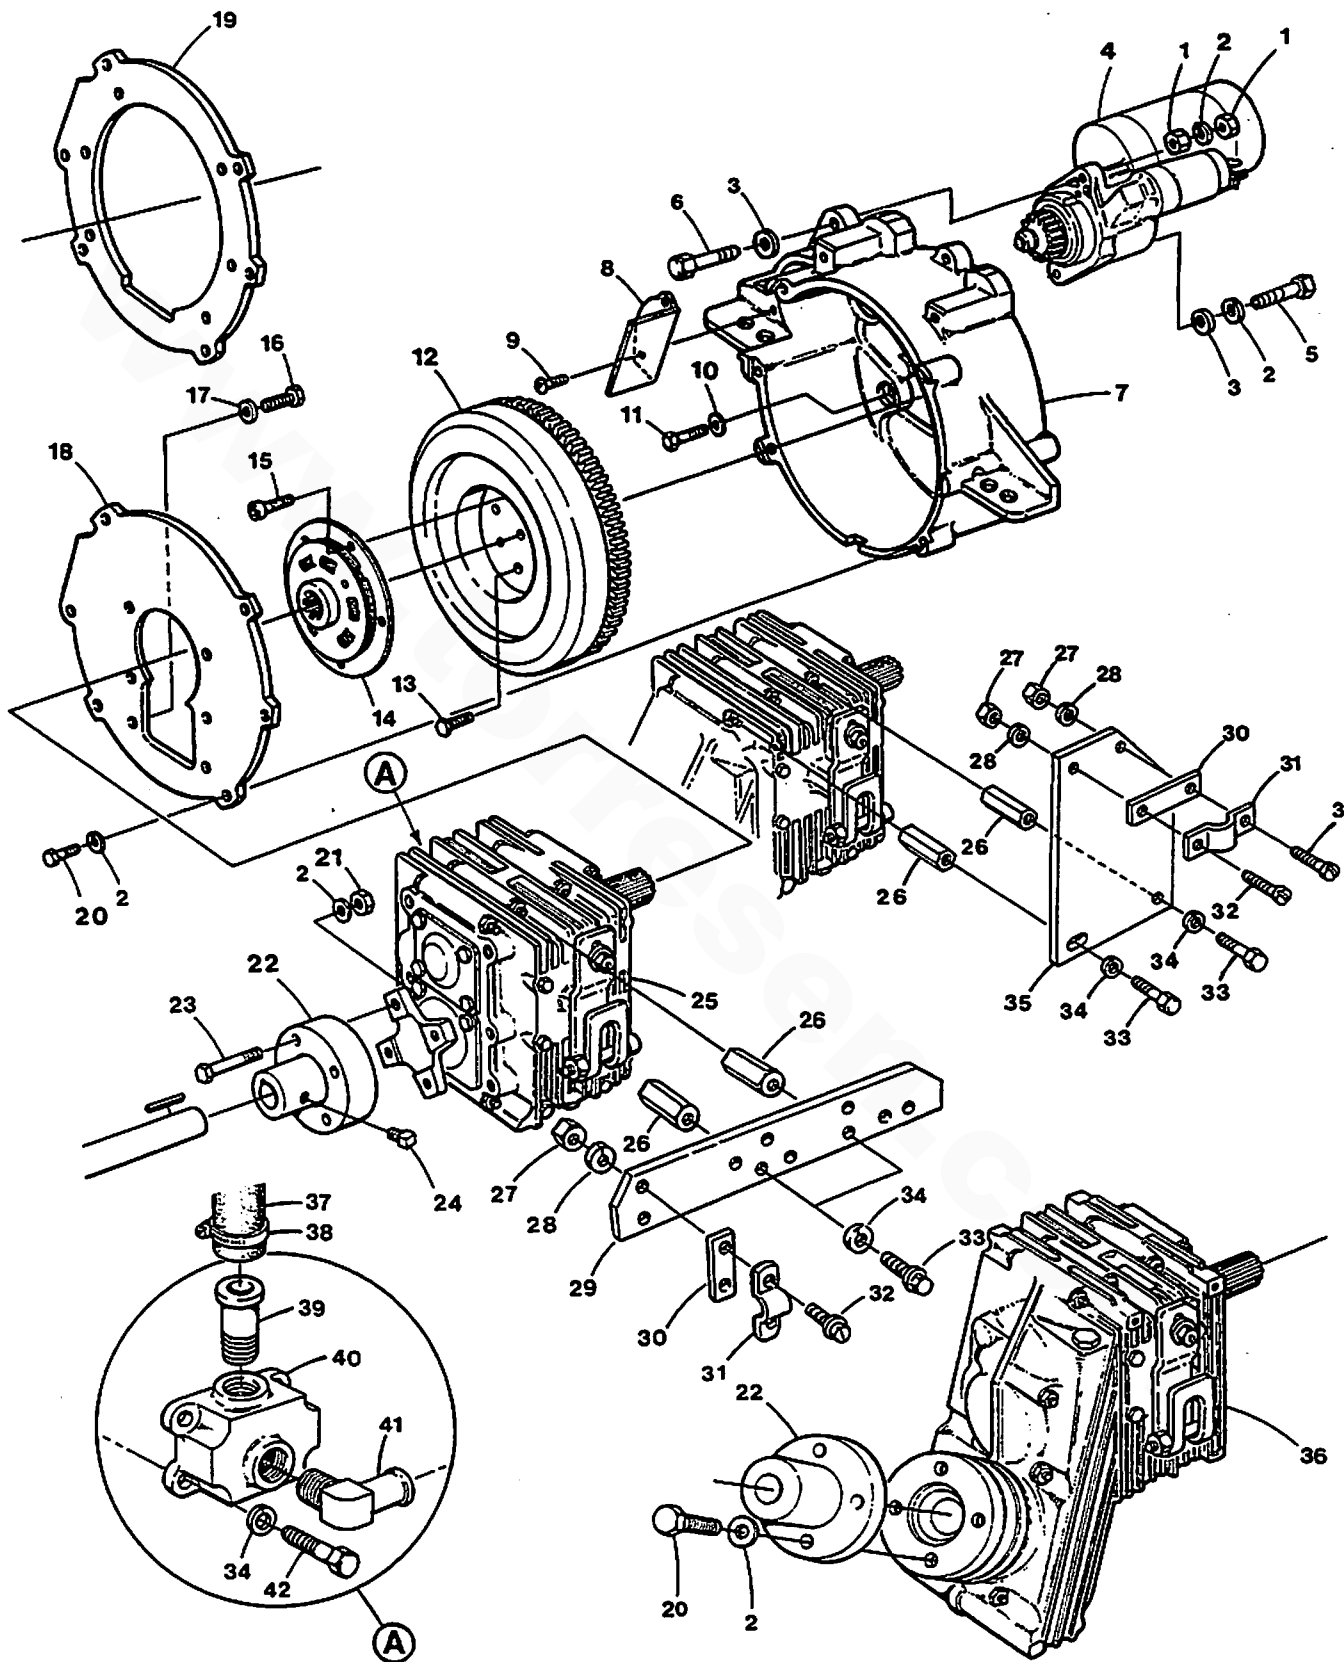

HBW (HURTH) TRANSMISSION - 44A/B

HBW (HURTH) TRANSMISSION - 44A/B

Reference #	Part #	Part Name	Remarks	Quantity
37	011779	HOSE	1" WIRE INSERTED - INCHES REQUIRED	24
38	011405	CLAMP	HOSE 16	2
39	036622	NIPPLE	3/4NPT TO 1" HOSE	1
40	040036	COOLER	HBW TRANSMISSION HBW125 - 150 - 150A - 150	1
41	036614	ELBOW	3/8NPT TO 1" HOSE	1
42	017196	CAPSCREW	M8 X 20 DIN 933	4

www.torresen.com