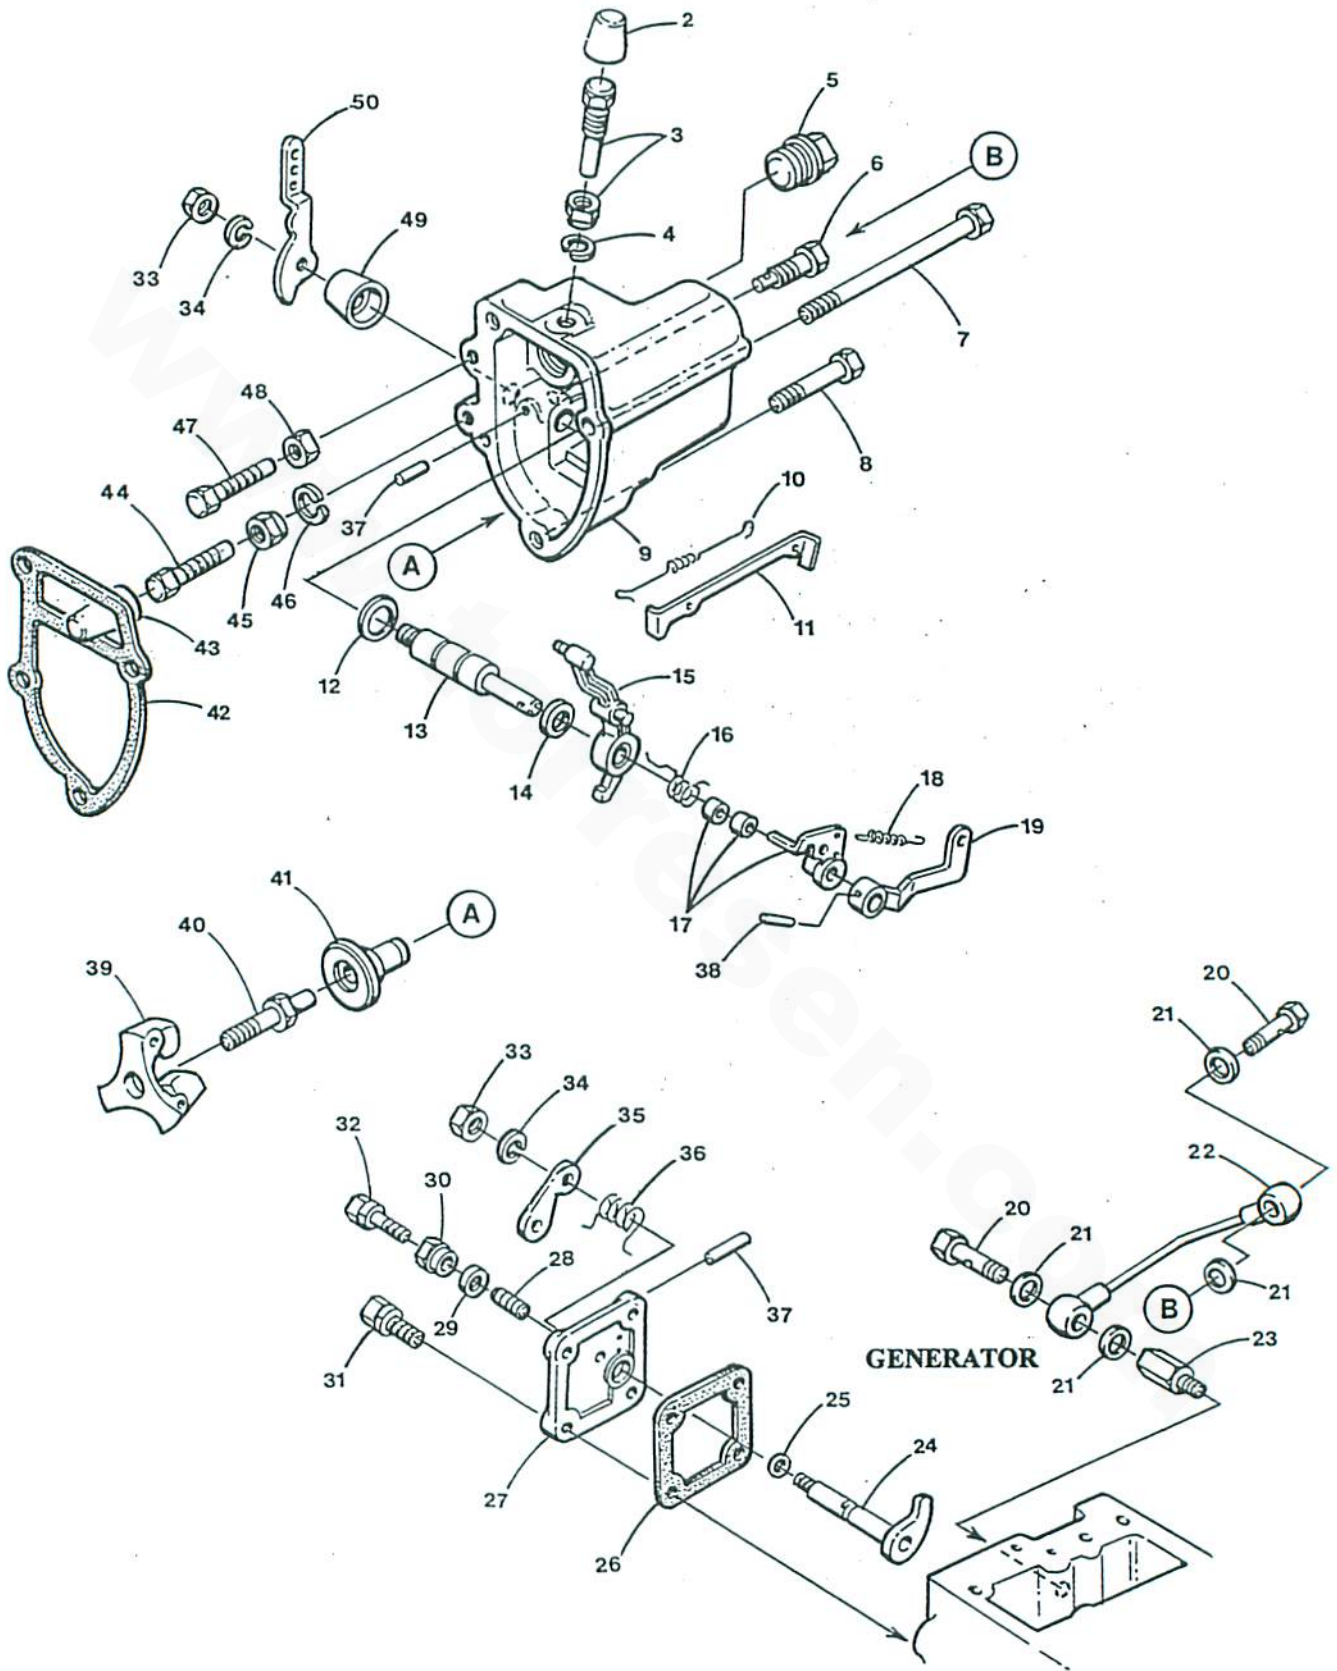

GOVERNOR ASSEMBLY - 44A/B - 12.5 BTDB- 15.0 BTDC

GOVERNOR ASSEMBLY - 44A/B - 12.5 BTDB- 15.0 BTDC

Reference #	Part #	Part Name	Remarks	Quantity
43	043983	COVER	HIGH SPEED SET SCREW ANTI-TAMPER	1
44	045171	BOLT	HIGH SPEED INCL. REF #45	1
45	047125	NUT	HIGH SPEED SET	1
46	043984	RING	RETAINING	1
47	045255	BOLT	LOW IDLE SET	1
48	015812	NUT	M6 DIN 934	1
49	045247	COVER	GOVERNOR	1
50	045259	LEVER	THROTTLE	1

www.torresen.com