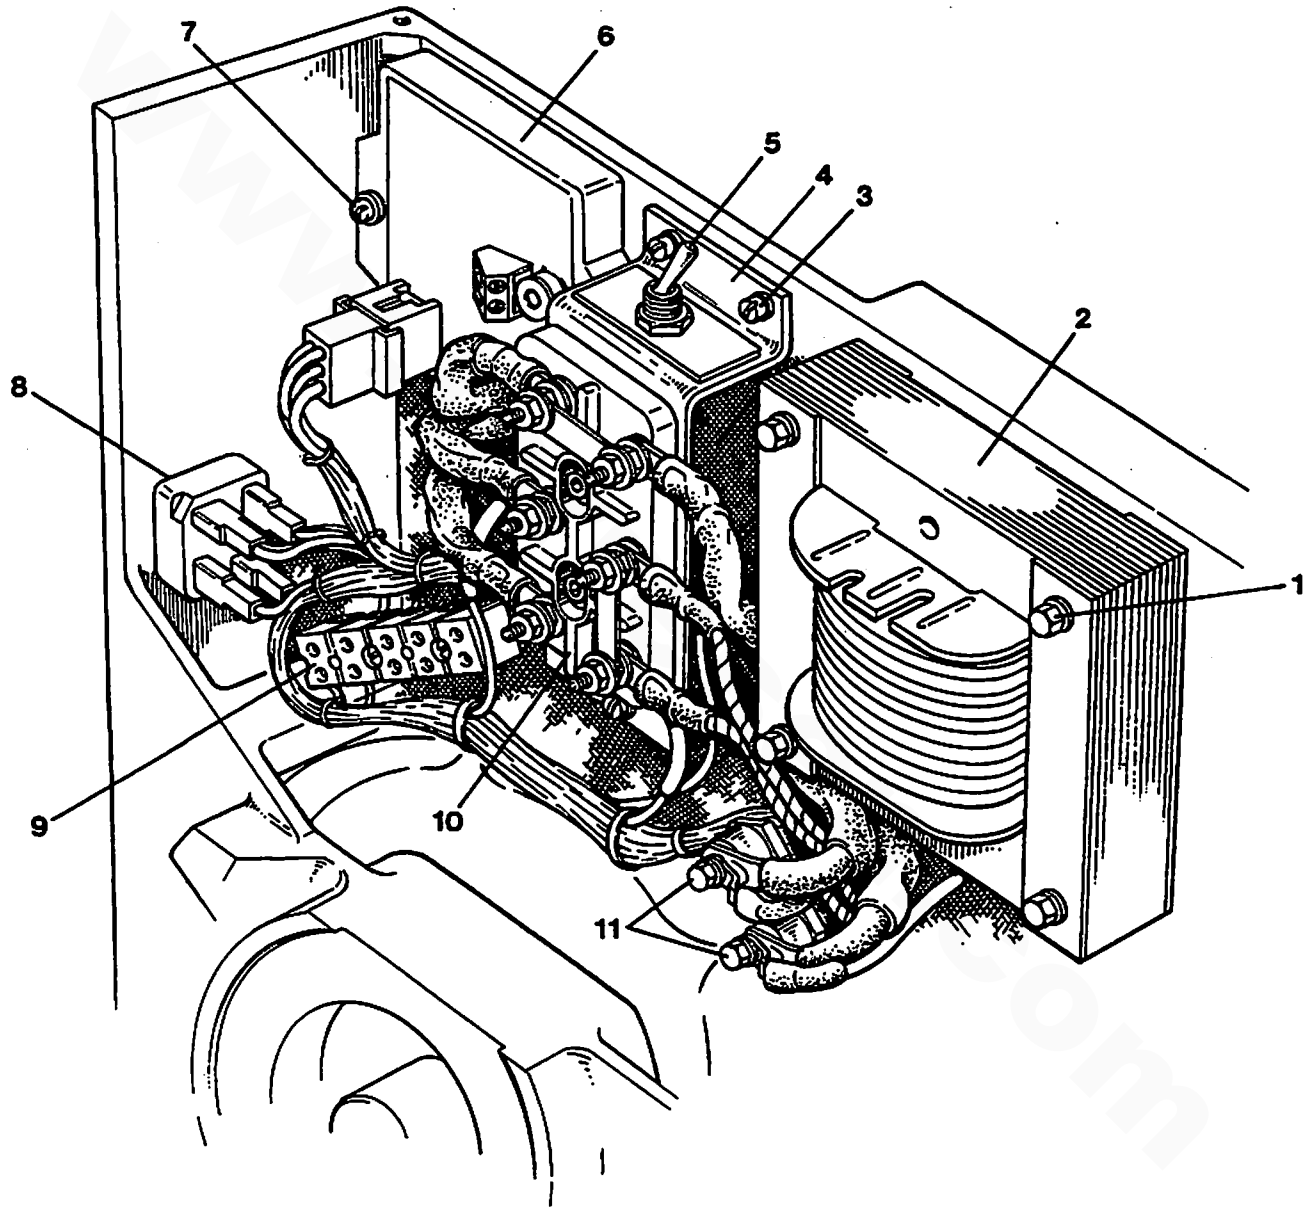

AC OUTPUT AND REGULATOR - SINGLE PHASE - 12.5 - 15.0

AC OUTPUT AND REGULATOR - SINGLE PHASE - 12.5 - 15.0

Reference #	Part #	Part Name	Remarks	Quantity
1-1	031916	CAPSCREW	M5 X 50 DIN 933	4
1-2	031914	LOCKWASHER	M5 DIN 6797A	4
1-3	031781	WASHER	M5 DIN 125	4
2	037463	TRANSFORMR	VOLTAGE REGULATION	1
3-1	031718	CAPSCREW	M5 X 10 DIN 84A	2
3-2	031914	LOCKWASHER	M5 DIN 6797A	2
4	038345	BRACKET		1
5	038346	SWITCH	REGULATION SELECTION	1
6	034410	REGULATOR	ELECTRONIC VOLTAGE (OPT'L)	1
7-1	031917	LOCKWASHER	M4 DIN 6797A	2
7-2	031934	SCREW	M4 X 20 DIN 84A	2
8-1	043649	RECTIFIER	BRIDGE	1
8-2	031931	SCREW	M5 X 15 DIN 84A	1
8-3	031914	LOCKWASHER	M5 DIN 6797A	1
9	038347	BLOCK	TERMINAL 5 POLE	1
10-1	038342	BLOCK	TERMINAL AC OUTPUT	1
10-2	038343	NUT	M6 BRASS	6
10-3	038344	BAR	BUSS	1
11	035943	TERMINAL	INSULATED	2
12	036702	LABEL	AC OUTPUT CONNECTIONS (NOT SHOWN)	1