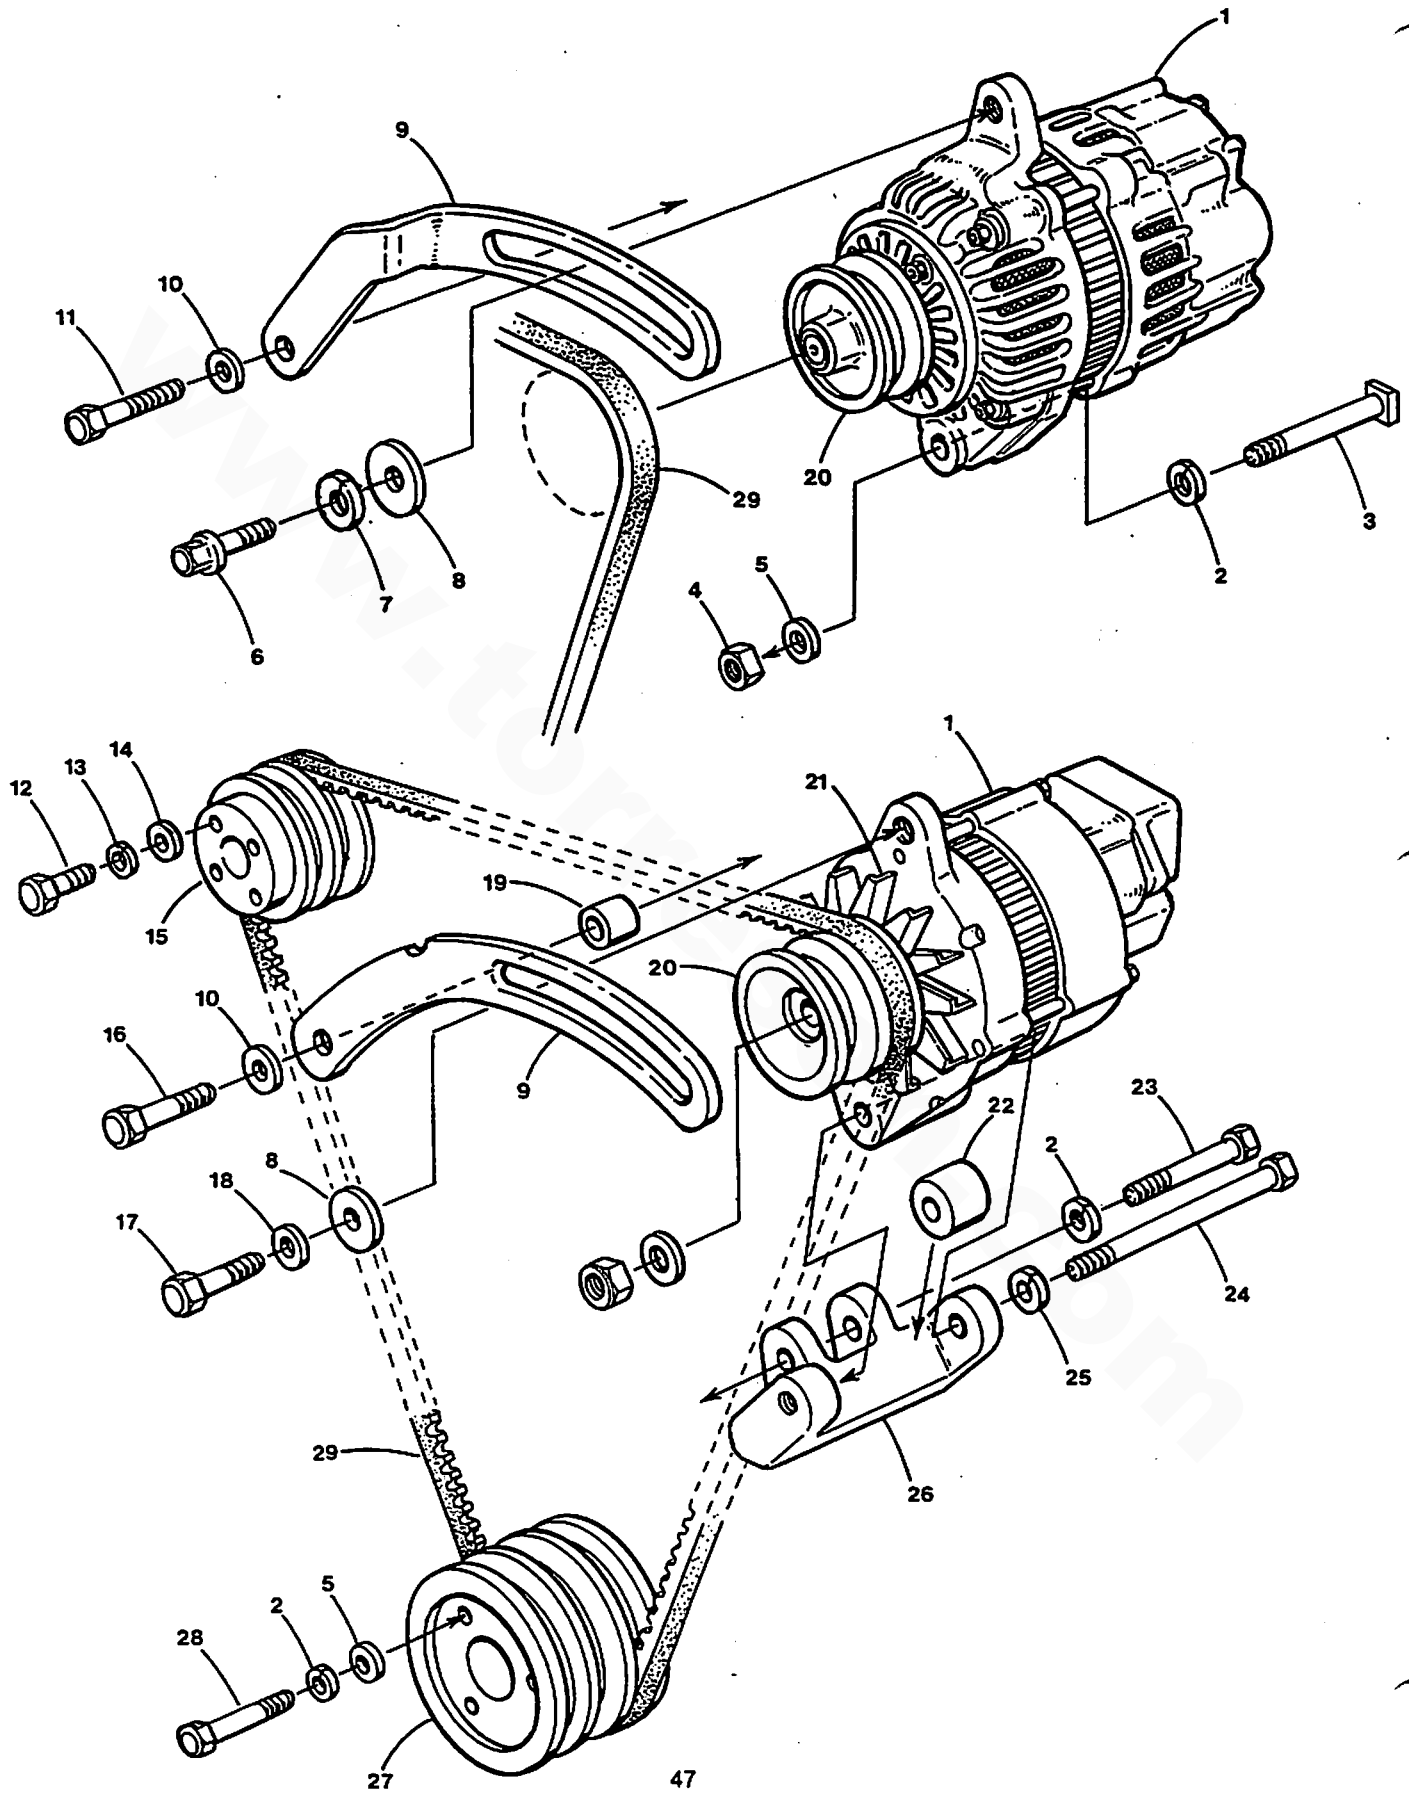

ALTERNATOR ASSEMBLY-50/72/90 AMP - 44A/B-12.5 BTDB-15.0 BTDC

ALTERNATOR ASSEMBLY-50/72/90 AMP - 44A/B-12.5 BTDB-15.0 BTDC

Reference #	Part #	Part Name	Remarks	Quantity
1-1	043953	ALTERNATOR	12VDC 50 AMP	1
1-2	044895	ALTERNATOR	24VDC 42 AMP (OPT'L)	1
1-3	300746	ALTERNATOR	12VDC 72 AMP (OPT'L)	1
1-4	042065	ALTERNATOR	12VDC 90 AMP (OPT'L)	1
1-5	034922	ALTERNATOR	12VDC 51 AMP UNGROUNDED (OPT'L)	1
1-6	044338	ALTERNATOR	24VDC 35 AMP UNGROUNDED (OPT'L)	1
2	019262	LOCKWASHER	M10 DIN 127 - 50 AMP	1
3	043954	BOLT	ALTERNATOR 43953 MOUNTING	1
4	024950	NUT	M10 X 1.25 DIN 934	1
5	031789	WASHER	M10 DIN 125	1
6-1	013630	CAPSCREW	M8 X 25 DIN 933 ALTERNATOR 43953	1
6-2	031555	CAPSCREW	5/16 NC X 1 ALTERNATOR 300746	1
7-1	031786	LOCKWASHER	M8 DIN 127	1
7-2	031758	LOCKWASHER	5/16	1
8	033381	WASHER	FLAT	1
9-1	047145	STRAP	ALTERNATOR 43953 ADJUST	1
9-2	043998	STRAP	ALTERNATOR ADJUST (OPT'L)	1
9-3	040030	STRAP	ALTERNATOR 44338 ADJUST (OPT'L)	1
10	031786	LOCKWASHER	M8 DIN 127	1
11	018812	CAPSCREW	M8 X 70 DIN 931	1
12	017012	CAPSCREW	M6 X 16 DIN 933	4
13	031783	LOCKWASHER	M6 DIN 127	4
14	031784	WASHER	M6 DIN 125	4
15	043832	PULLEY	FRESH WATER PUMP 2 GROOVE 90 AMP	1
16	024983	CAPSCREW	M8 X 75 DIN 931	1
17	031555	CAPSCREW	5/16NC X 1	1
18	031758	LOCKWASHER	5/16	1
19	040406	SPACER		1
20-1	048021	PULLEY	ALTERNATOR 43953	1
20-2	043838	PULLEY	ALTERNATOR 42065	1
20-3	011548	PULLEY	ALTERNATOR 34922 - 44338 - 44895 - 300746	1
21	042066	FAN	ALTERNATOR 42065	1
22-1	043844	SPACER	ALTERNATOR 300746	1
22-2	033473	SPACER	ALTERNATOR 42065	1
23	031819	CAPSCREW	M10 X 1.25 X 60 DIN 961	1
24-1	031718	CAPSCREW	1/2NC X 4-1/4 BRACKET 43824	1
24-2	031618	CAPSCREW	3/8NC X 4-1/4 BRACKET 43848	1
25-1	031776	LOCKWASHER	1/2	1
25-2	031764	LOCKWASHER	3/8	1
26-1	043824	BRACKET	ALTERNATOR 24 VDC - 12/24 VCD UNGND - 72 A	1
26-2	043848	BRACKET	ALTERNATOR 90-190 AMP	1
27	043830	PULLEY	CRANKSHAFT 3 GROOVE 90 AMP	1
28	031822	CAPSCREW	M10 X 1.25 X 75 DIN 960	3
29-1	045232	BELT	ALTERNATOR 43953 & 34922	1
29-2	037830	BELT	ALTERNATOR 300746 & 44338	1
29-3	035299	BELT	ALTERNATOR 42065	2
29-4	030475	BELT	ALTERNATOR 44895	1
30	021611	REGULATOR	ALTERNATOR 44338 - NOT SHOWN (OPT'L)	1