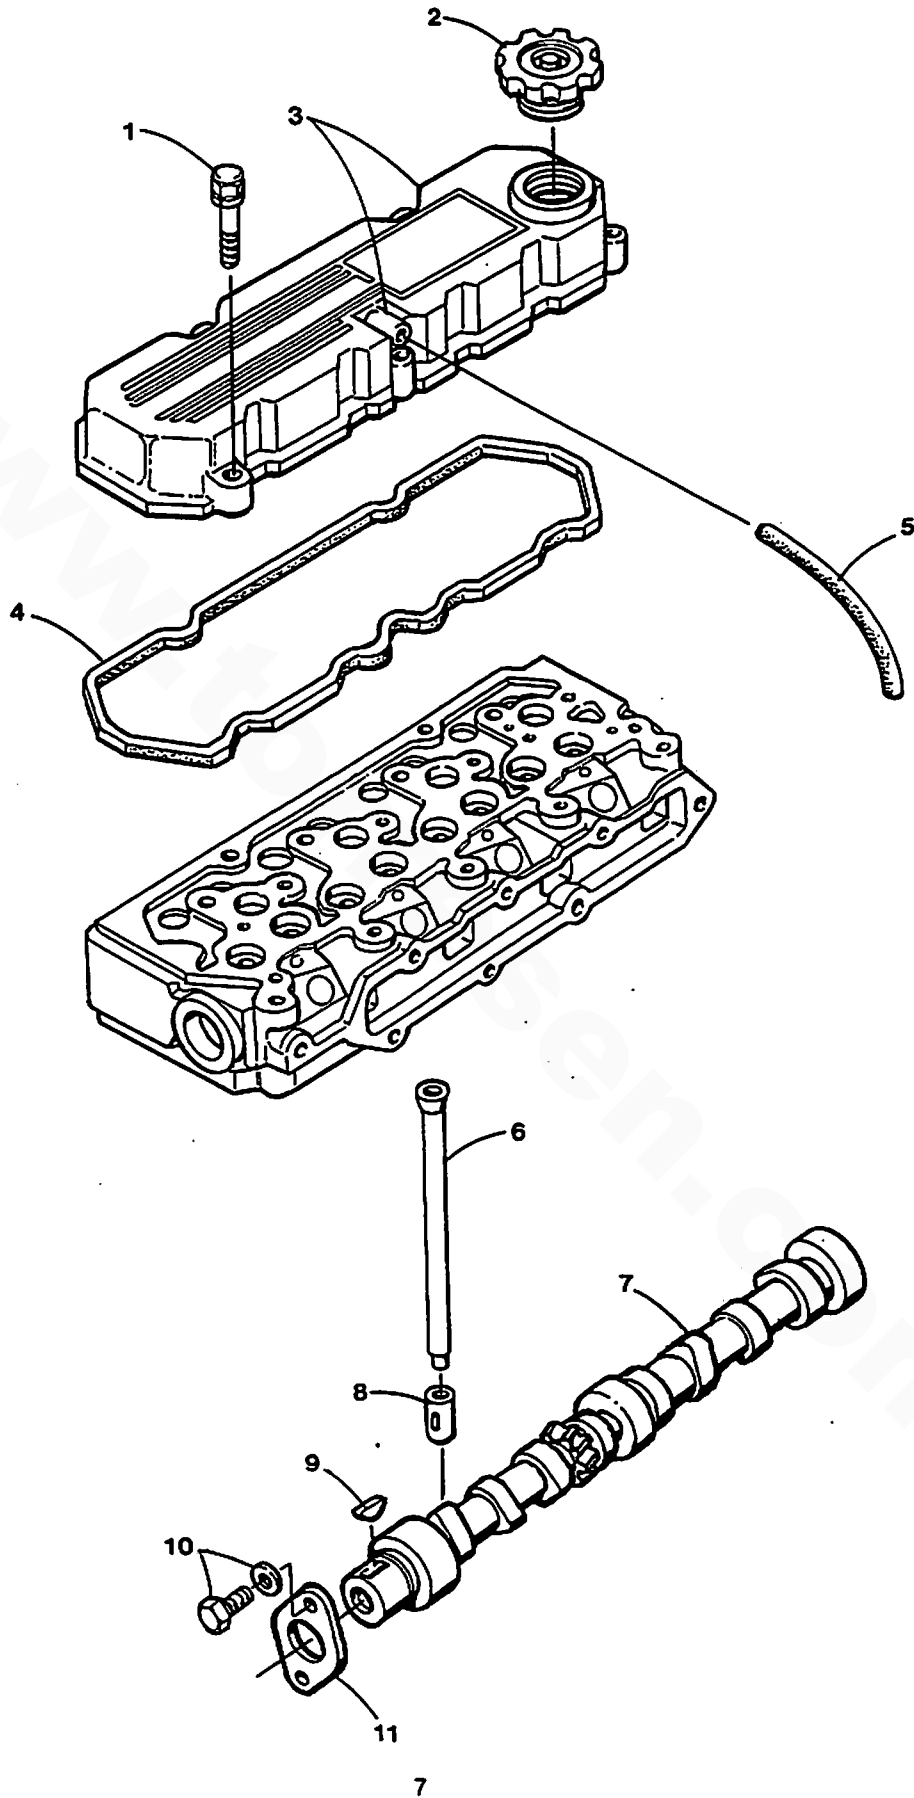

**VALVE MECHANISM - 44A/B - 12.5 BTDB- 15.0 BTDC**

**VALVE MECHANISM - 44A/B - 12.5 BTDB- 15.0 BTDC**

Reference #	Part #	Part Name	Remarks	Quantity
1	045186	SHAFT	ROCKER	1
2	030279	RING	RETAINING	2
3	045183	ROCKER		8
4	045270	SCREW	ROCKER ADJUST	8
5	031802	NUT	M8 DIN 936 JAM	8
6	045277	BRACKET	ROCKER SHAFT	3
7	045273	SPRING	ROCKER SHAFT	3
8	045185	SHAFT	ROCKER	1
9	045170	PLUG	EXPANSION	1
10	045188	BRACKET	ROCKER	1
11	039336	CAPSCREW	M5 X 12 DIN 933	1
12	045274	BOLT	ROCKER BRACKET	4
13	045181	CAP	VALVE	8
14	030241	COLLET	VALVE	16
15	033149	SEAT	VALVE SPRING	8
16	030242	SEAL	VALVE STEM	8
17	045182	SPRING	VALVE	8
18-1	047128	VALVE	EXHAUST - GENSET	4
18-2	045180	VALVE	EXHAUST - PROP	4
19-1	047129	VALVE	INTAKE - GENSET	4
19-2	045179	VALVE	INTAKE - PROP	4
20	035792	CAPSCREW	M8 X 16 JIS 6 W/LW	1
21	030273	KEY	5 X 12	1
22	030434	BEARING	BALL	1
23	045264	CAMSHAFT	INJECTION PUMP	1

### ROCKER COVER & CAMSHAFT - 44A/B - 12.5 BTDB- 15.0 BTDC

**ROCKER COVER & CAMSHAFT - 44A/B - 12.5 BTDB- 15.0 BTDC**

Reference #	Part #	Part Name	Remarks	Quantity
1	035796	CAPSCREW	M8 X 40 JIS 6 W/LW	5
2	030237	CAP	OIL FILL TOP	1
3	045184	COVER	ROCKER	1
4	045187	GASKET	ROCKER COVER	1
5	036045	HOSE	BREATHER - INCHES REQ.	6
6	045190	PUSHROD		8
7	045189	CAMSHAFT		1
8	030361	TAPPET		8
9	030275	KEY	WOODRUFF	1
10	035792	CAPSCREW	M8 X 16 JIS 6 W/LW	2
11	034265	PLATE	CAMSHAFT THRUST	1