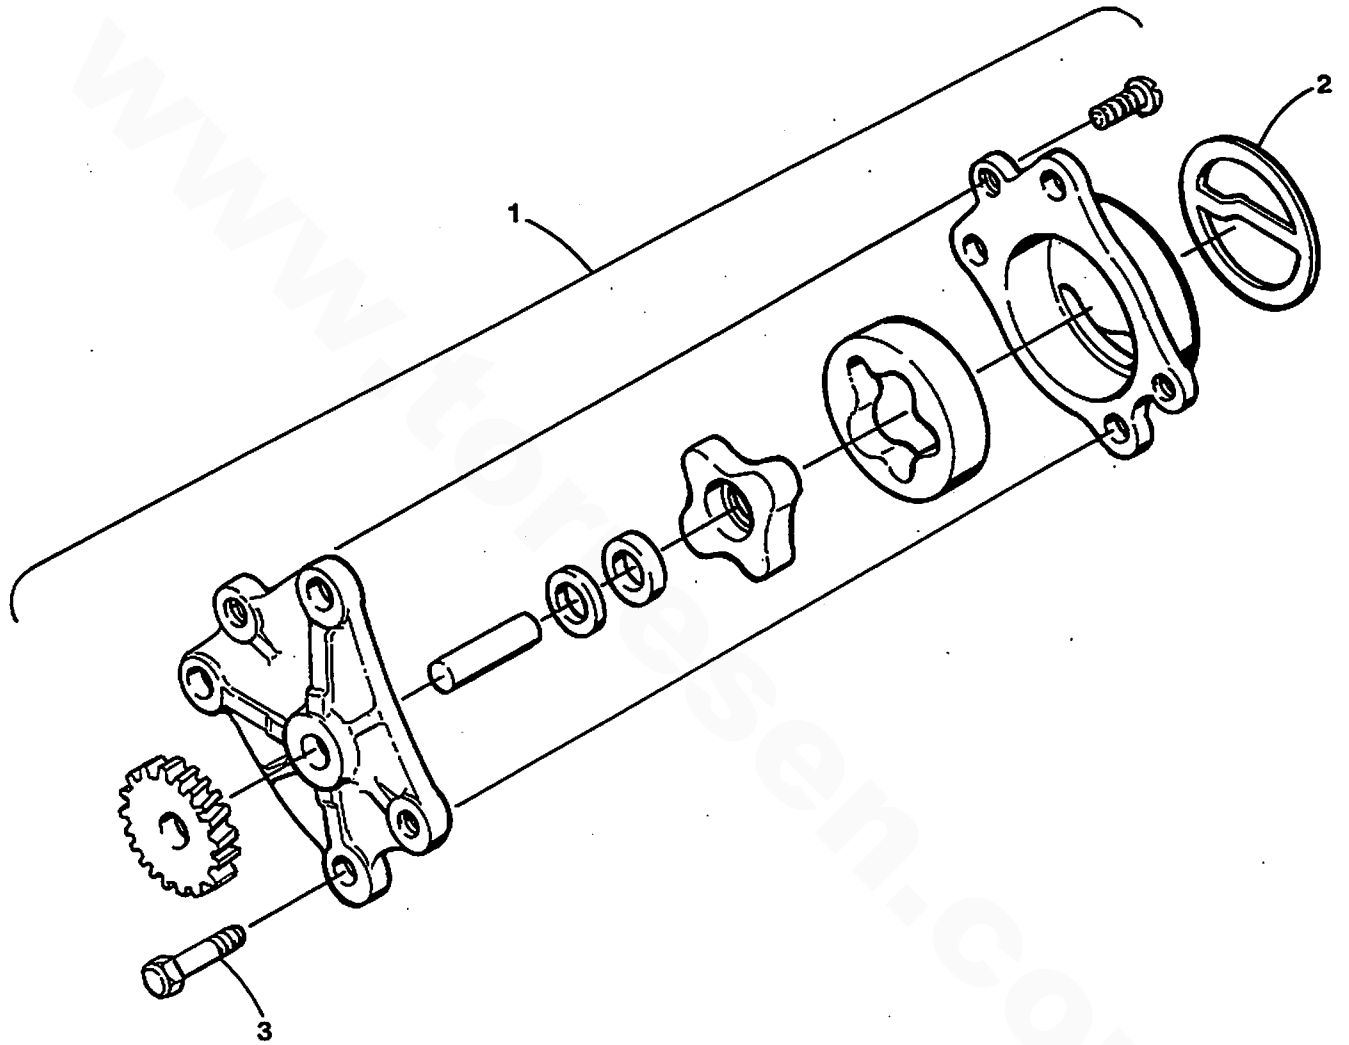

OIL PUMP - 44A/B - 12.5 BTDB- 15.0 BTDC

OIL PUMP - 44A/B - 12.5 BTDB- 15.0 BTDC

Reference #	Part #	Part Name	Remarks	Quantity
1	045224	PUMP	OIL	1
2	045223	GASKET	OIL PUMP	1
3	299527	CAPSCREW	M8 X 22 JIS	3

www.torresen.com