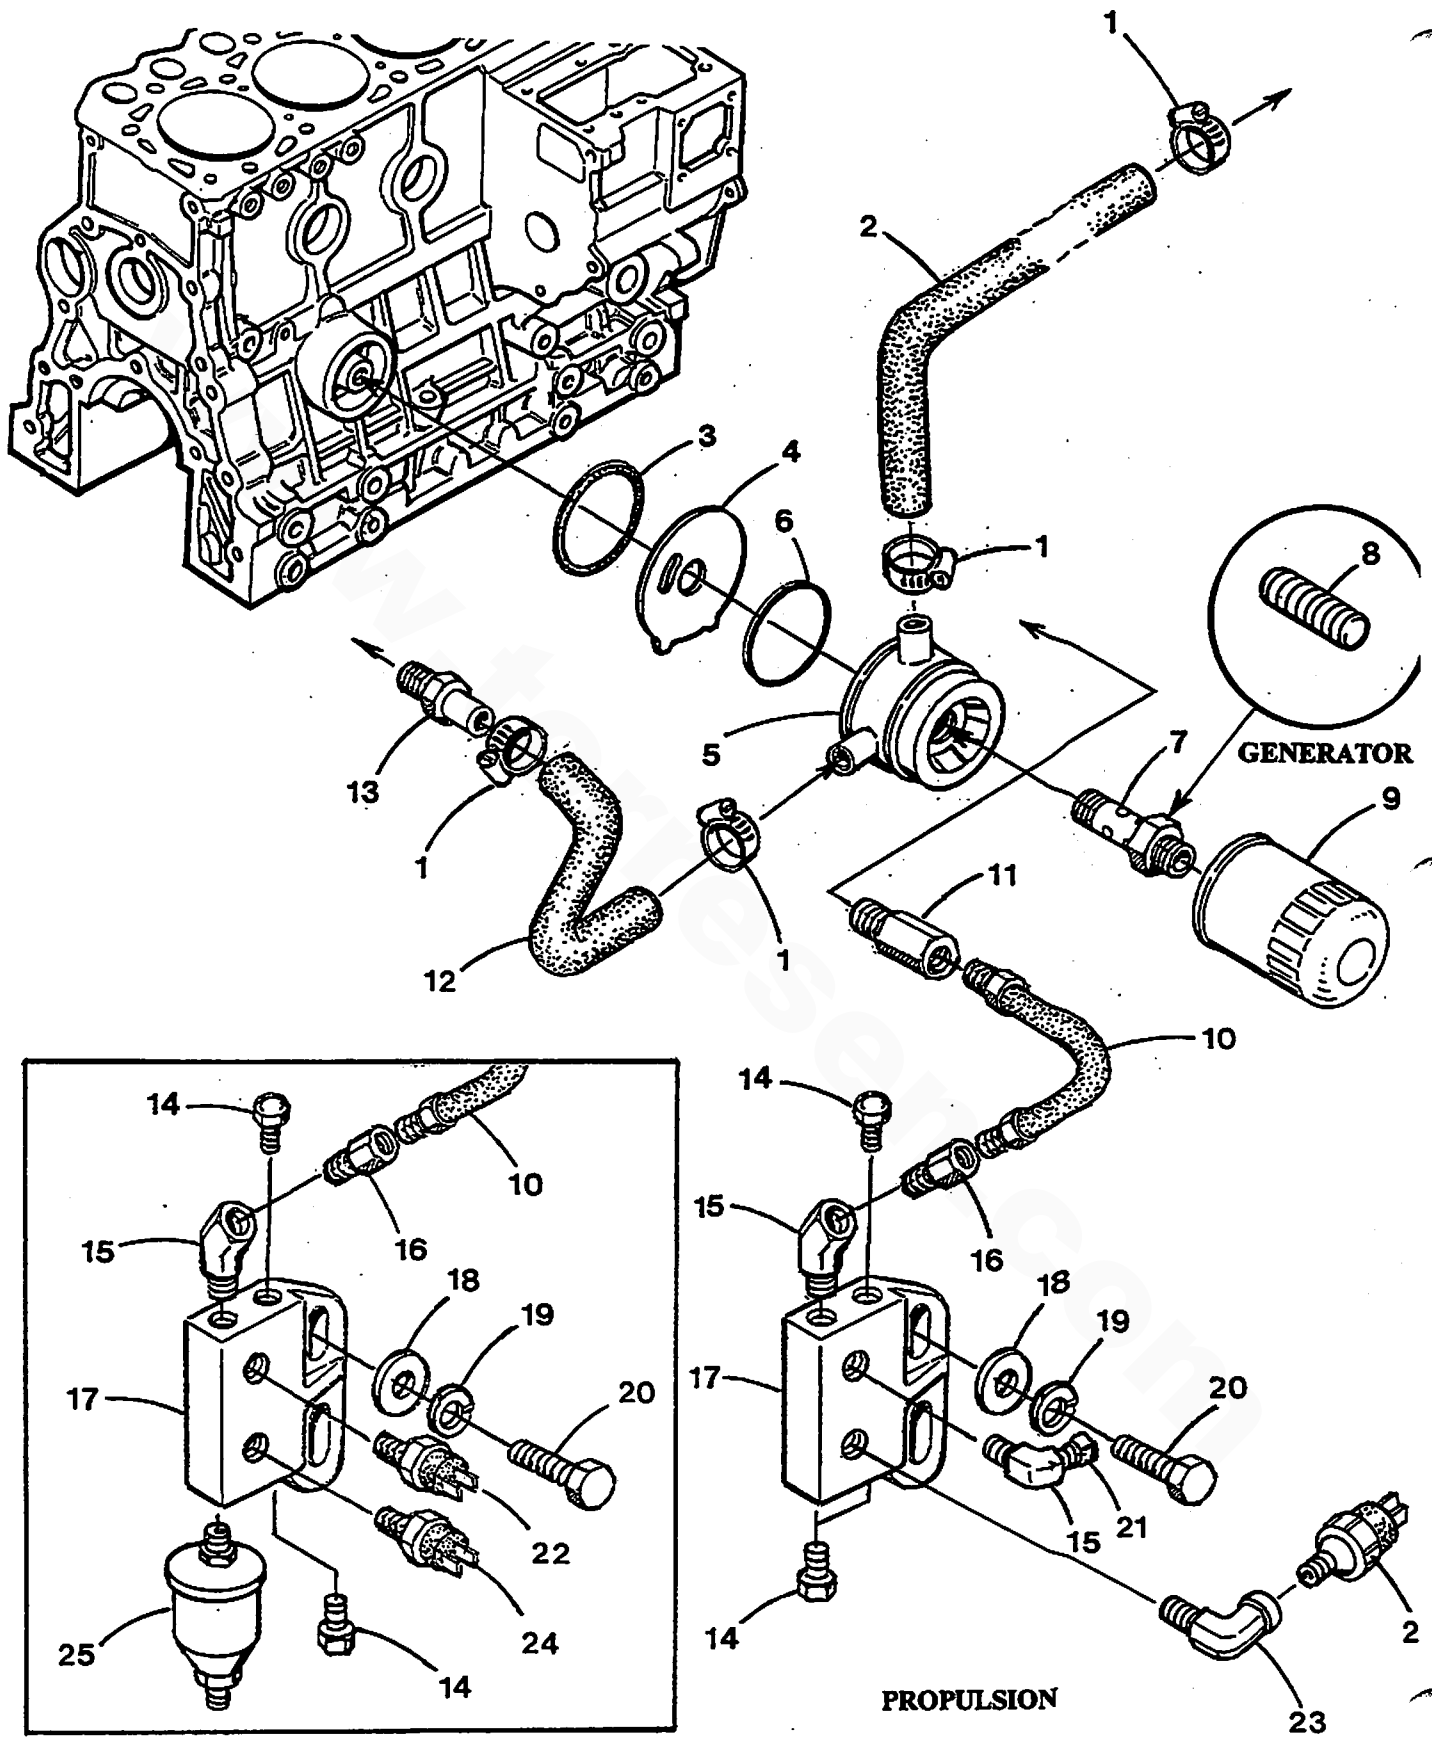

OIL COOLER ASSEMBLY & FILTER - 44A/B - 12.5 BTDB - 15.0 BTDC

OIL COOLER ASSEMBLY & FILTER - 44A/B - 12.5 BTDB - 15.0 BTDC

Reference #	Part #	Part Name	Remarks	Quantity
1	017298	CLAMP	HOSE	4
2	046919	HOSE	OIL COOLER TO FRESH WATER PUMP	1
3	046297	O-RING	OIL COOLER	1
4	045677	SPACER	OIL COOLER	1
5	046295	COOLER	OIL HOUSING-INCL REF #6	1
6	045275	O-RING	OIL COOLER	1
7	046296	BOLT	OIL COOLER	1
8	047123	NIPPLE	OIL FILTER - GENSET	1
9	036918	FILTER	LUBE OIL	1
10	040907	HOSE	OIL	1
11	024844	ADAPTER	1/8 BSPT TO 1/8NPT	1
12	045269	HOSE	BLOCK TO OIL COOLER	1
13	045228	CONNECTOR	HOSE TO BLOCK	1
14	019369	PLUG	1/8NPT HEX HEAD BRASS	4
15	015122	ELBOW	1/8NPT45 DEG STREET STEEL	3
16	015289	ADAPTER		1
17	043902	HEADER	OIL SENDER AND SWITCH	1
18	031793	WASHER	M12 DIN 125	2
19	031792	LOCKWASHER	M12 DIN 127	2
20	024959	CAPSCREW	M12 X 1.25 X 25 DIN 961	2
21	011615	PLUG	1/8NPT STEEL (WHEN SENDER NOT INSTALL)	1
22	011552	SWITCH	OIL PRESSURE - AUXILIARY	1
23	011984	ELBOW	1/8NPT 90 STREET	1
24	037323	SWITCH	OIL PRESSURE	1
25-1	024132	SENDER	OIL PRESSURE 100 PSI 12 VDC	1
25-2	042161	SENDER	OIL PRESSURE 80 PSI (OPT'L)	1
25-3	011916	SENDER	OIL PRESSURE 150 PSI UNGROUNDED (OPT'L)	1