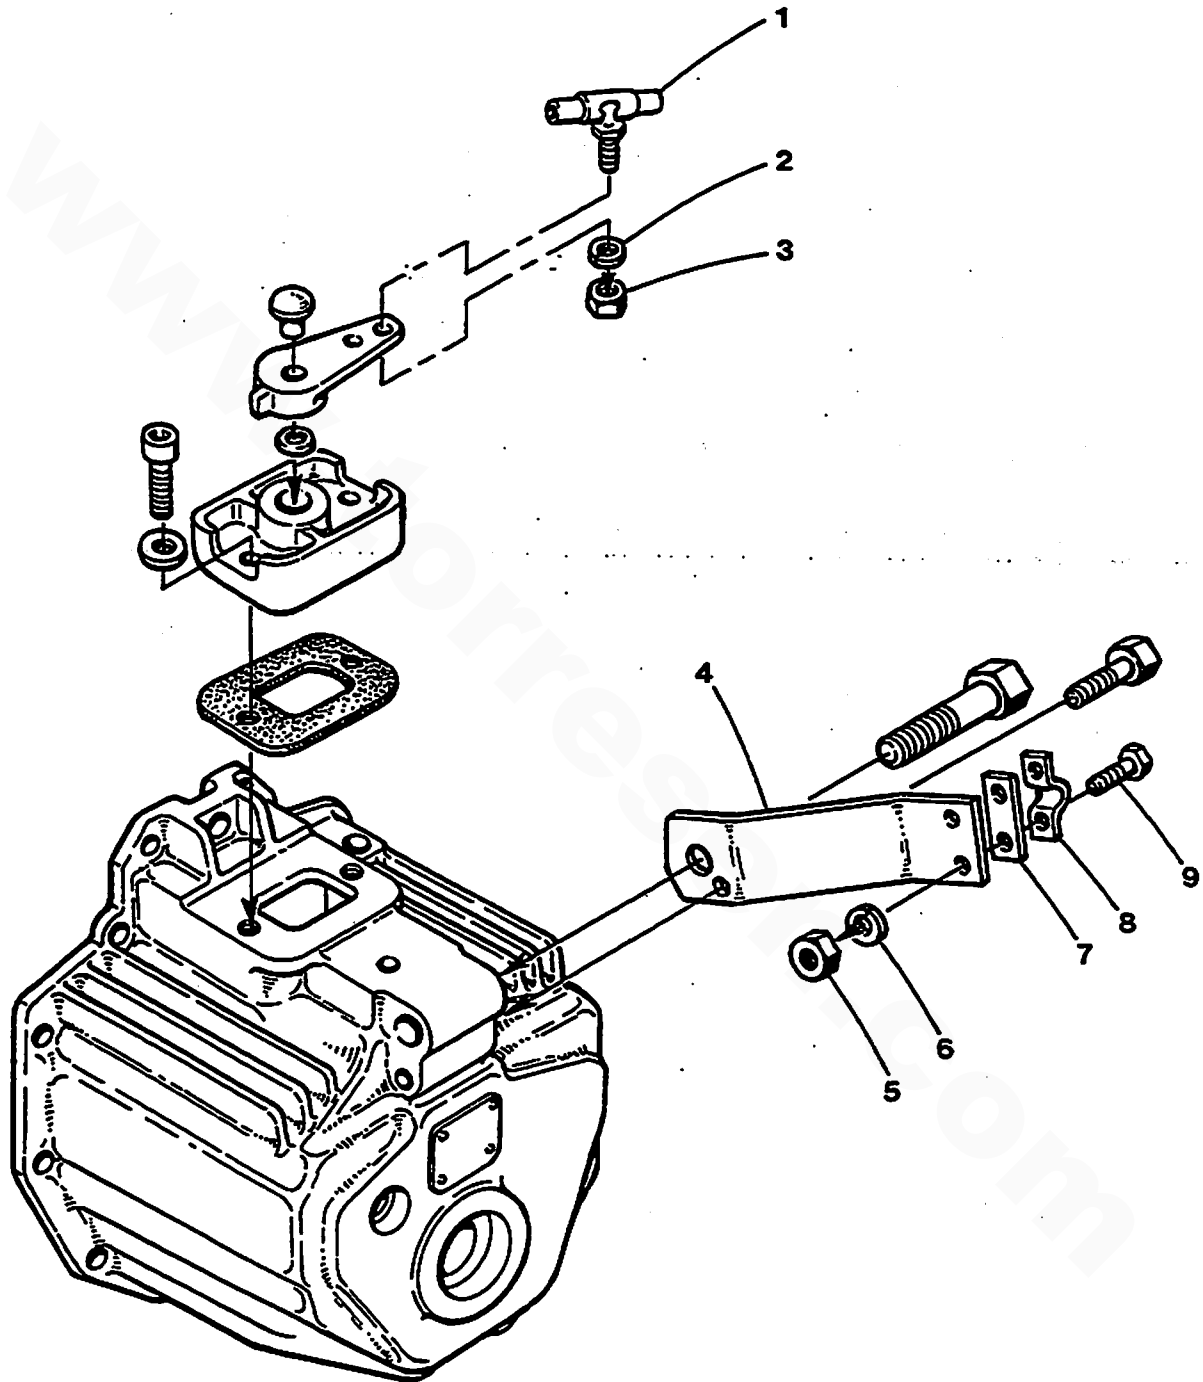

JS TRANSMISSION SHIFTING BRACKET - 44A/B

JS TRANSMISSION SHIFTING BRACKET - 44A/B

Reference #	Part #	Part Name	Remarks	Quantity
1	033482	BALLJOINT	SHIFT CABLE	1
2	031752	LOCKWASHER	1/4	1
3	031754	NUT	1/4 NF	1
4	031451	BRACKET	SHIFT CABLE	1
5	031847	NUT	10-32 SS HEX	2
6	031849	LOCKWASHER	10 SS	2
7	013870	SHIM	CABLE CLAMP	1
8	013325	CLAMP	CABLE	1
9	031873	SCREW	10-32 X 5/8 SS BINDING HEAD	2

www.torresen.com