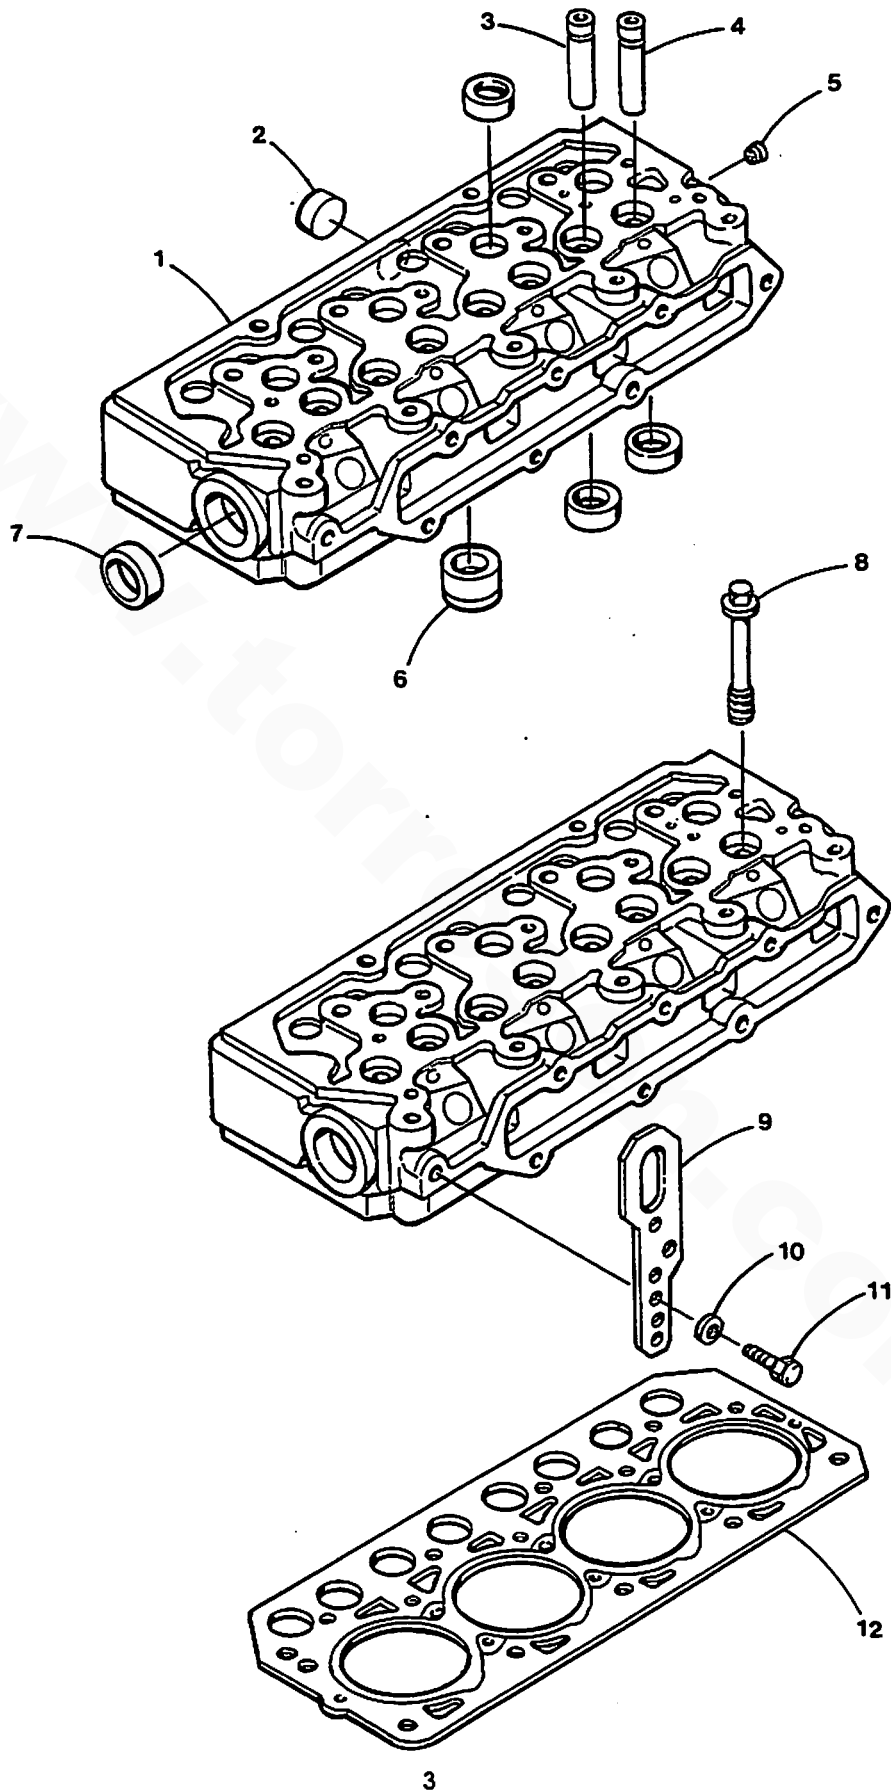

CYLINDER HEAD - 44A/B - 12.5 BTDB- 15.0 BTDC

CYLINDER HEAD - 44A/B - 12.5 BTDB- 15.0 BTDC

Reference #	Part #	Part Name	Remarks	Quantity
1-1	047126	HEAD	CYLINDER - GENSET	1
1-2	045176	HEAD	CYLINDER - PROP	1
2	024373	PLUG	EXPANSION 25MM	7
3	045173	GUIDE	VALVE EXHAUST	4
4	045174	GUIDE	VALVE INTAKE	4
5	030711	PLUG	1/8 BSPT	1
6-1	045178	INSERT	COMBUSTION - PROP	4
6-2	047127	INSERT	COMBUSTION - GENSET	4
7	024349	PLUG	EXPANSION 35MM DIN 443	1
8	045175	BOLT	CYLINDER HEAD	14
9-1	030131	EYE	LIFTING - PROP	1
9-2	030131	EYE	LIFTING - GENSET	2
10-1	019262	LOCKWASHER	M10 DIN 127 - PROP	2
10-2	019262	LOCKWASHER	M10 DIN 127 - GENSET	4
11-1	024951	CAPSCREW	M10 X 1.25 X 20 DIN 961 - PROP	2
11-2	024951	CAPSCREW	M10 X 1.25 X 20 DIN 961 - GENSET	4
12	045177	GASKET	CYLINDER HEAD	1