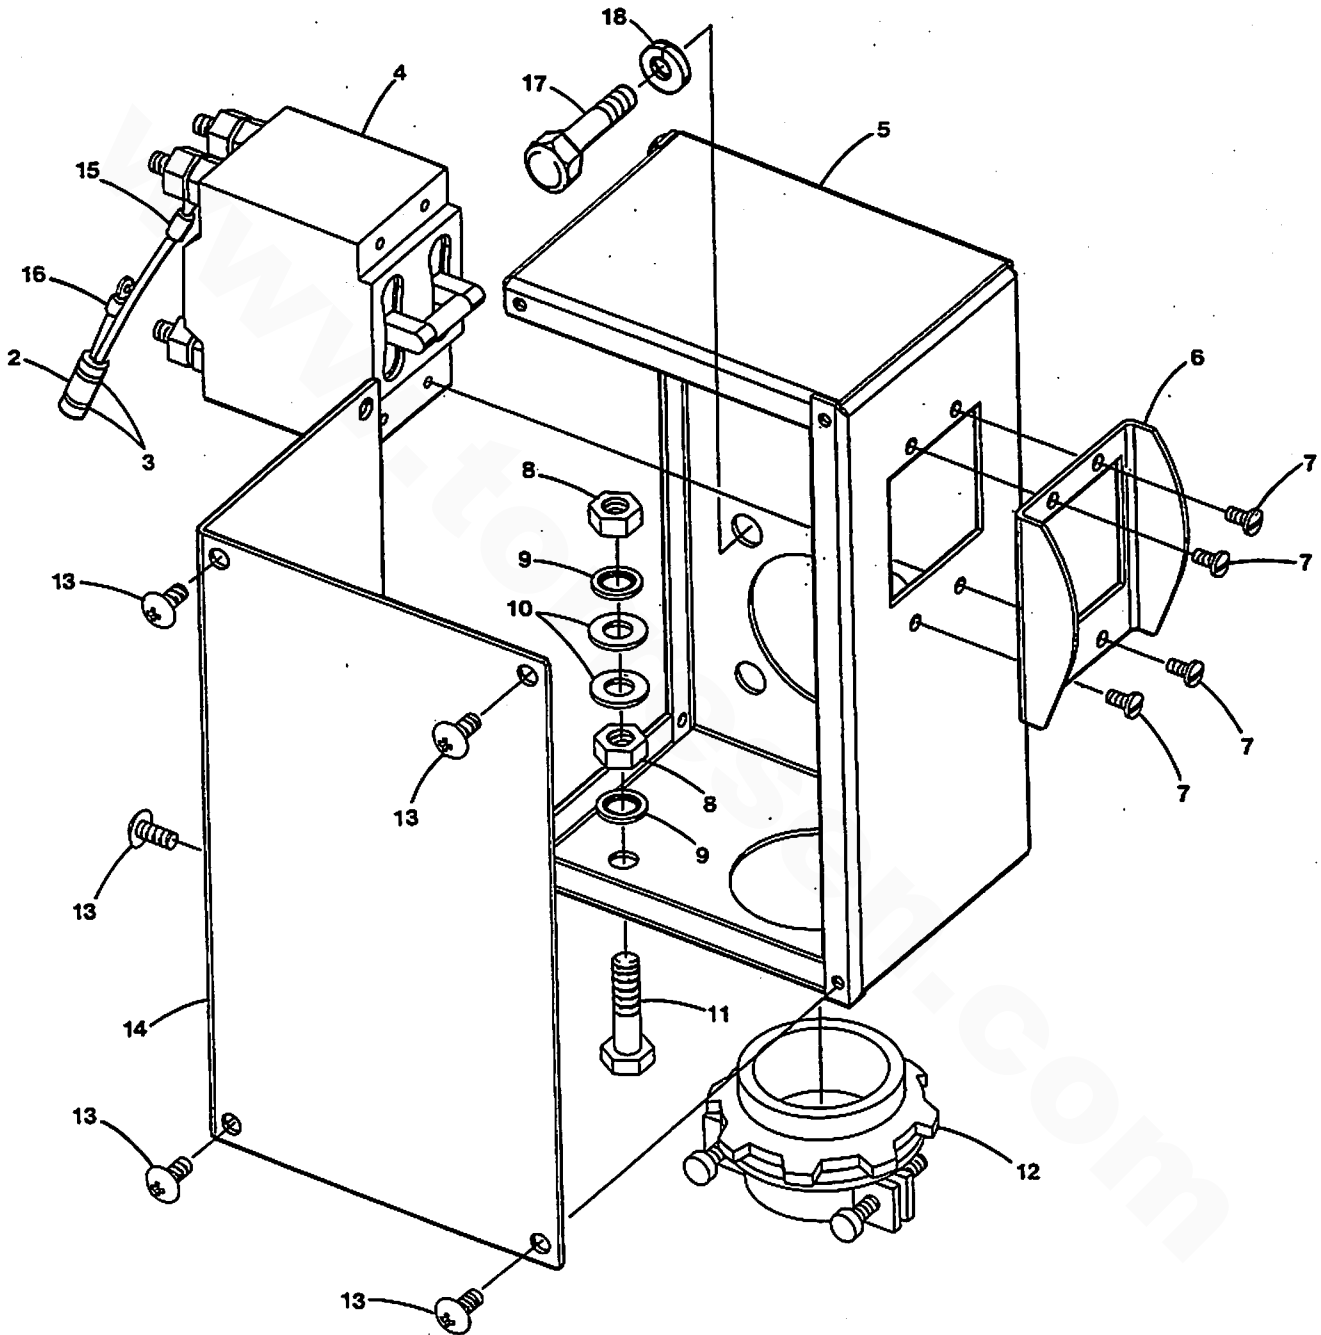

CIRCUIT BREAKER ASSEMBLY- 12.5 BTDB- 15.0 BTDC

CIRCUIT BREAKER ASSEMBLY- 12.5 BTDB- 15.0 BTDC

Reference #	Part #	Part Name	Remarks	Quantity
1-1	038619	KIT	AC OUTPUT CIRCUIT BREAKER 12.5 KW 60HZ	1
1-2	038620	KIT	AC OUTPUT CIRCUIT BREAKER 15.0 KW 60HZ	1
1-3	042316	KIT	AC OUTPUT CIRCUIT BREAKER 9.4 KW 50HZ	1
1-4	042317	KIT	AC OUTPUT CIRCUIT BREAKER 12.0 KW 50HZ	1
2	030067	CONDUIT	FLEX-GARD - INCHES REQUIRED	4
3	013776	TIEWRAP	3.5" LONG	2
4-1	042709	BREAKER	CIRCUIT 60 AMP 12.5 KW 60HZ	1
4-2	042710	BREAKER	CIRCUIT 70 AMP 15.0 KW 60HZ	1
4-3	042708	BREAKER	CIRCUIT 40 AMP 9.4 KW 50HZ	1
4-4	042709	BREAKER	CIRCUIT 60 AMP 12.0 KW 60HZ	1
5	043722	BOX	CIRCUIT BREAKER	1
6	039082	GUARD	CIRCUIT BREAKER HANDLE	1
7	031852	SCREW	6-32 X 1/4 SS BINDING HEAD	4
8	032498	NUT	1/4NC BRASS	2
9	032493	LOCKWASHER	1/4 INTERNAL TOOTH BRONZE	2
10	032499	WASHER	FLAT 1/4 BRASS	2
11	038622	CAPSCREW	1/4NC X 1 BRONZE FULLY THREADED	1
12	036737	CONNECTOR	BOX 1-1/4" INSULATED	1
13	031891	SCREW	8-32 X 3/8 TRUSS HEAD SS	6
14	043723	COVER	BREAKER BOX 43722	1
15-1	038643	WIRE	GEN TO BRKR BLACK 6GA 12.5-15.0 KW 60HZ	2
15-2	042340	WIRE	GEN TO BRKR BLACK 10GA 9.4 KW 50HZ	1
15-3	042626	WIRE	GEN TO BRKR BLACK 8GA 12.0 KW 50HZ	1
16-1	044242	WIRE	GEN TO BOX WHITE 4GA 12.5-15.0 KW 60HZ	1
16-2	038646	WIRE	GEN TO BRKR WHITE 10GA 9.4 KW 50HZ	1
16-3	038934	WIRE	GEN TO BRKR WHITE 8GA 12.0 KW 50HZ	1
17	044243	CAPSCREW	M8 X 14 DIN 933	4
18	031786	LOCKWASHER	M8 DIN 127	4
19	042719	DIAGRAM	AC OUTPUT & CIRCUIT BREAKER WIRING	1