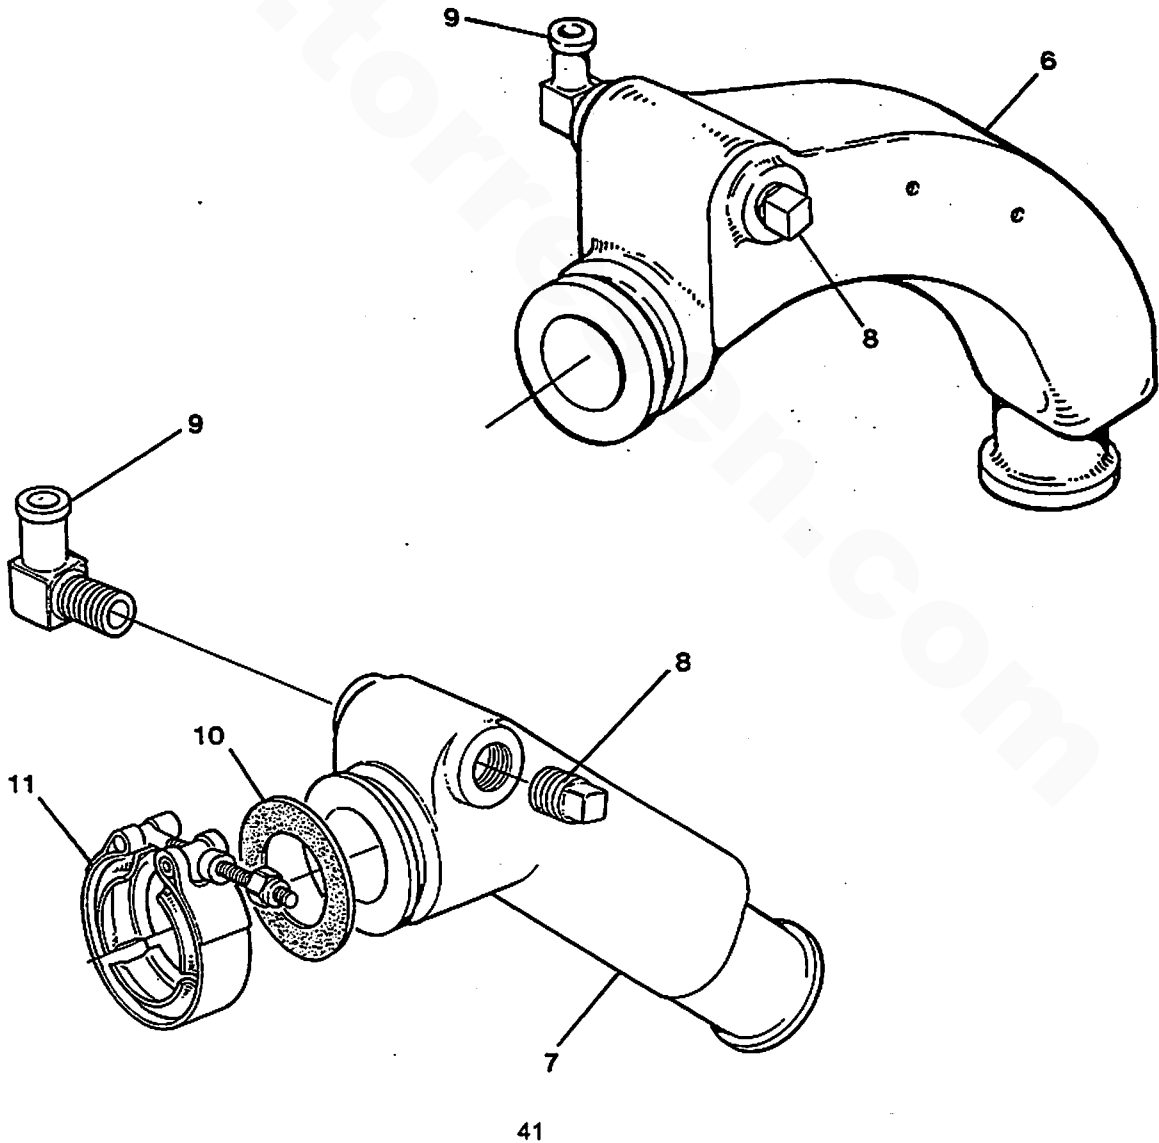

REMOTE COOLANT TANK & EXHAUST ELBOWS -44A/B -12.5 - 15.0

REMOTE COOLANT TANK & EXHAUST ELBOWS -44A/B -12.5 - 15.0

Reference #	Part #	Part Name	Remarks	Quantity
1-1	024977	TANK KIT	COOLANT RECOVERY INCL. REF #S 1 - 5	1
1-2	024906	CLAMP	HOSE	1
2	024637	TUBING	MANIFOLD TO TANK - INCHES REQUIRED	72
3	024858	CAP	COOLANT RECOVERY TANK	1
4	024704	TANK	COOLANT RECOVERY	1
5	024786	STRAP	COOLANT RECOVERY TANK	1
6	037401	ELBOW KIT	WATER INJECTED EXHAUST 90 DEG INCL 8-11	1
7	037402	ELBOW KIT	WATER INJECTED EXHAUST 45 DEG INCL 8- 11	1
8-1	035747	PLUG	1/2 NPT SQ HEAD BRASS - 45 DEGREE ELBOW	1
8-2	036849	PLUG	3/4 NPT SQ HEAD BRASS - 90 DEGREE ELBOW	1
9-1	036616	ELBOW	1/2NPT TO 1" HOSE - 45 DEGREE ELBOW	1
9-2	036614	ELBOW	3/8NPT TO 1" HOSE - 90 DEGREE ELBOW	1
10	036425	GASKET	EXHAUST ELBOW	1
11	036541	CLAMP	EXHAUST ELBOW	1