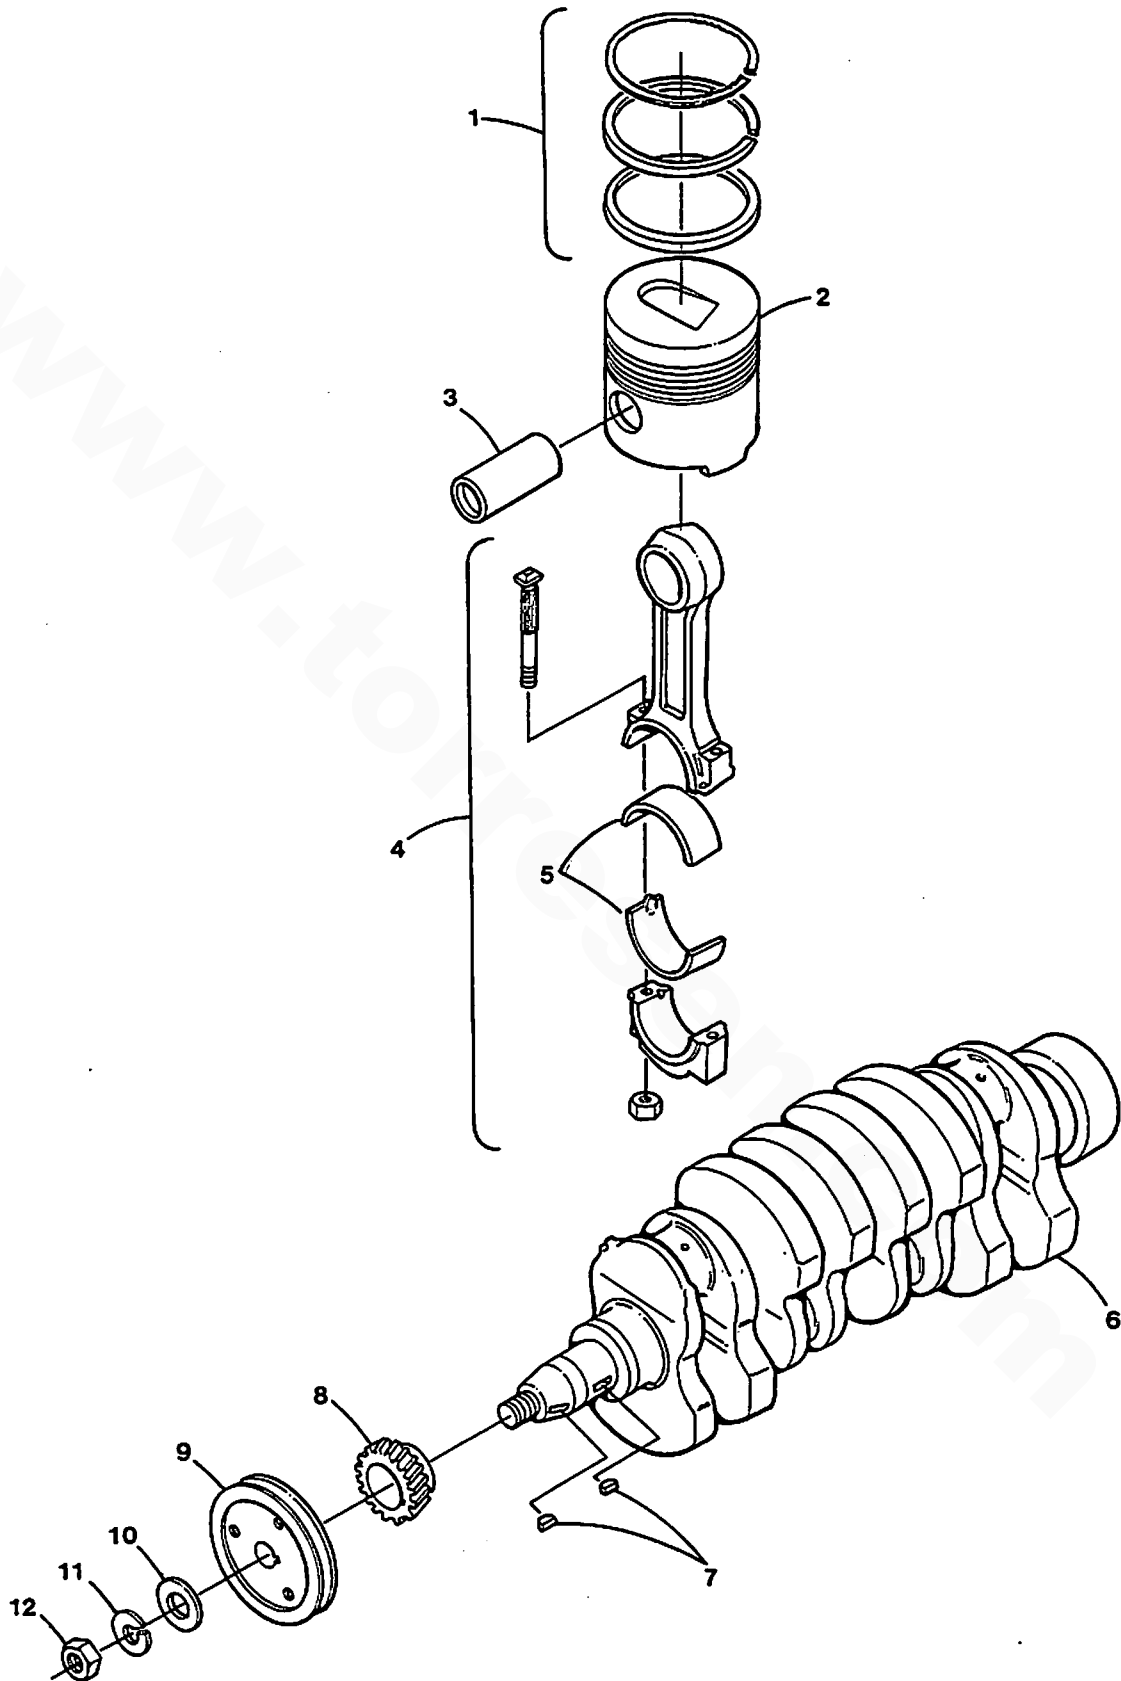

PISTONS & CRANKSHAFT - 44A/B - 12.5 BTDB- 15.0 BTDC

PISTONS & CRANKSHAFT - 44A/B - 12.5 BTDB- 15.0 BTDC

Reference #	Part #	Part Name	Remarks	Quantity
1-1	045204	RING SET	STD - PROP	4
1-2	045205	RING SET	0.25 - PROP	4
1-3	045206	RING SET	0.50 - PROP	4
1-4	046911	RING SET	STD - GENSET	4
1-5	046912	RING SET	0.25 - GENSET	4
1-6	046913	RING SET	0.50 - GENSET	4
2-1	045207	PISTON	STD - PROP	4
2-2	045208	PISTON	0.25 - PROP	4
2-3	045209	PISTON	0.50 - PROP	4
2-4	047131	PISTON	STD - GENSET	4
2-5	047132	PISTON	0.25 - GENSET	4
2-6	047133	PISTON	0.50 - GENSET	4
3	045210	PIN	PISTON	4
4	045211	ROD	CONNECTING	4
5-1	047012	BEARING SET	ROD - STD	1
5-2	045167	BEARING SET	ROD - 0.25	4
5-3	045168	BEARING SET	ROD - 0.50	4
5-4	045169	BEARING SET	ROD - 0.75	4
6	045212	CRANKSHAFT		1
7	030275	KEY	WOODRUFF	2
8	045216	GEAR	CRANKSHAFT	1
9	044632	PULLEY	CRANKSHAFT	1
10	032175	WASHER	FLAT M18	1
11	032176	LOCKWASHER	M18	1
12	032172	NUT	M18	1