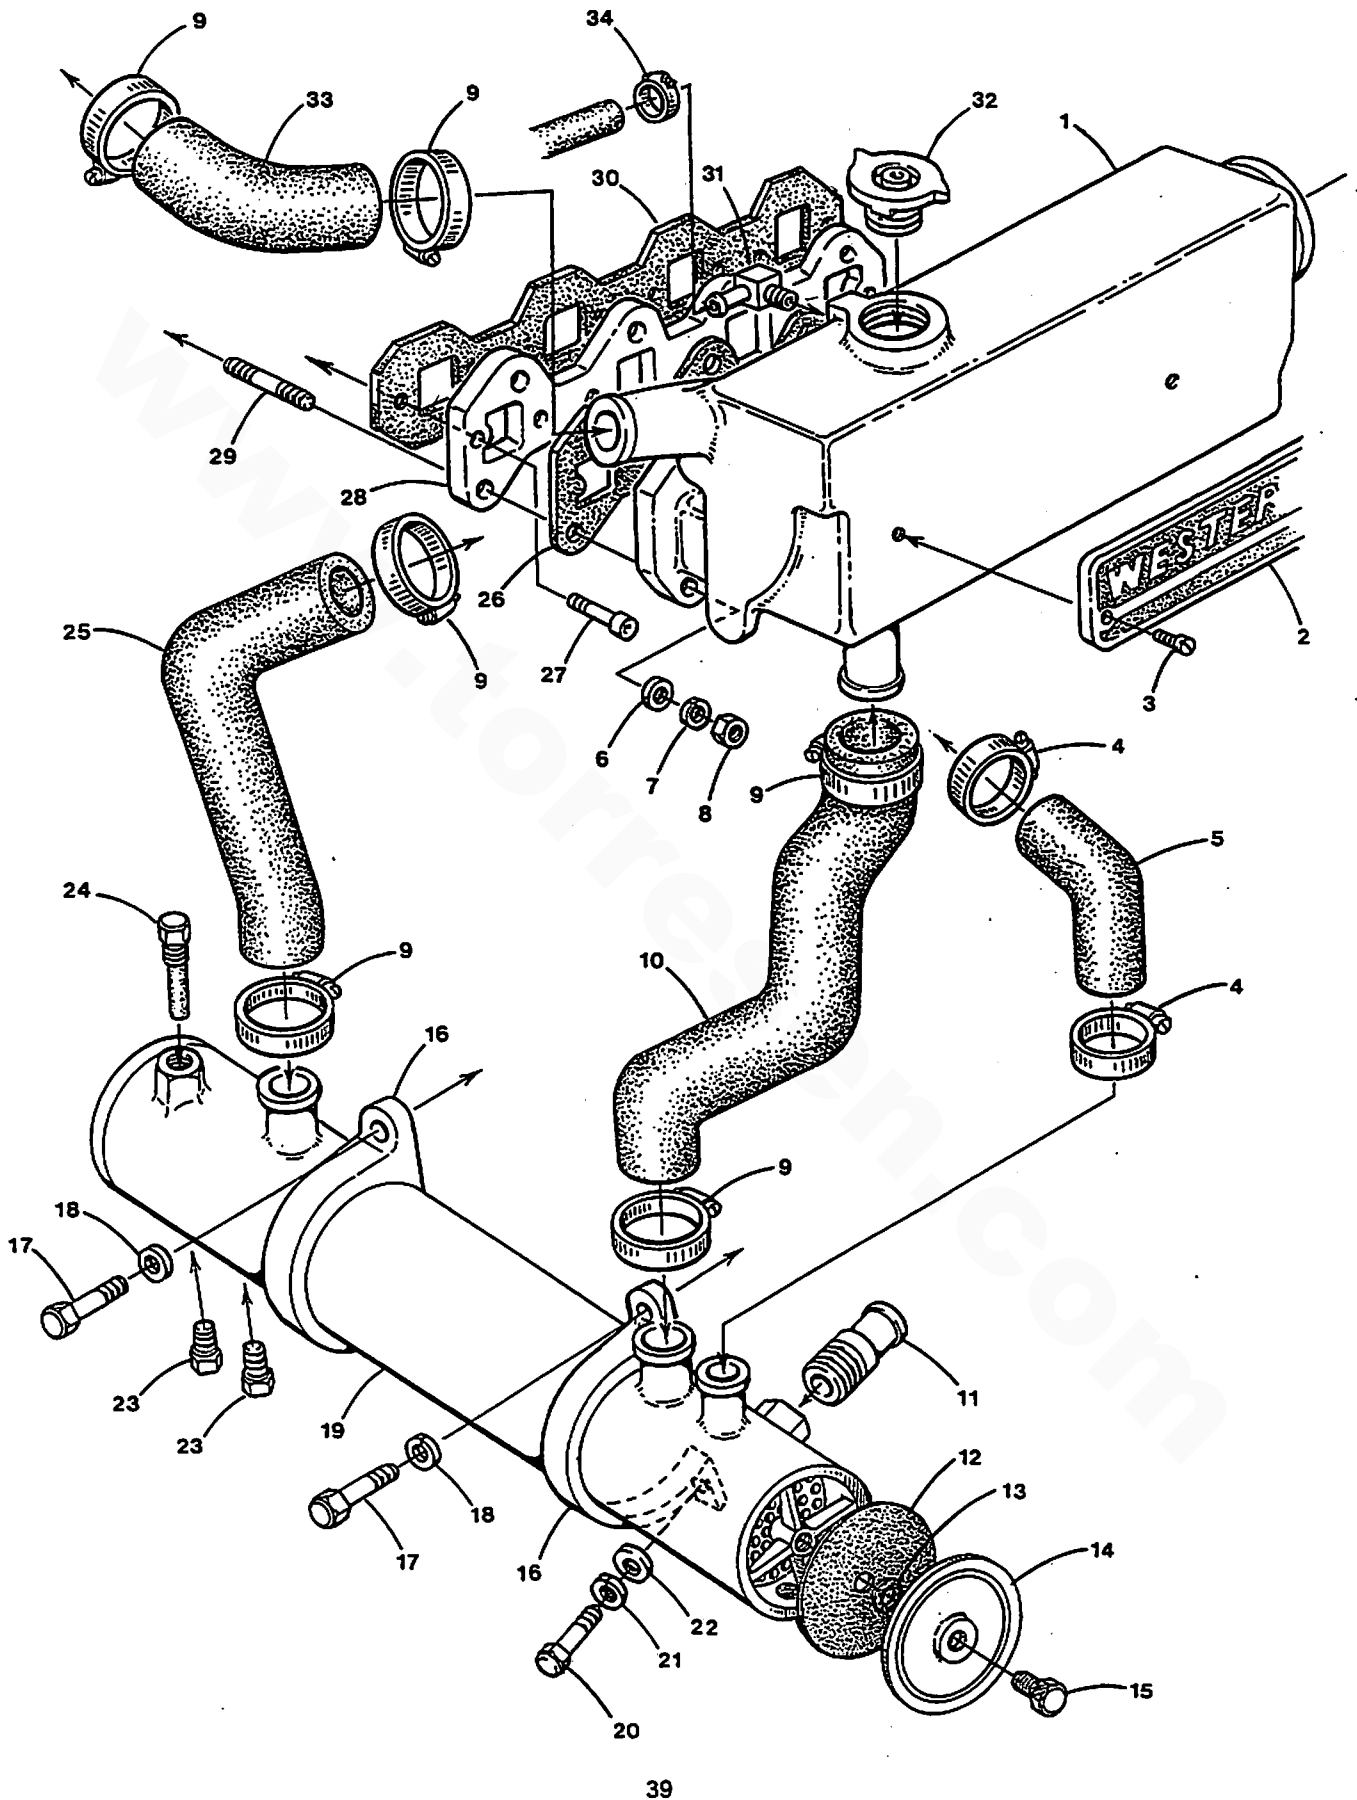

EXHAUST MANIFOLD & HEAT EXCHANGER - 12.5 BTDB- 15.0 BTDC

EXHAUST MANIFOLD & HEAT EXCHANGER - 12.5 BTDB- 15.0 BTDC

Reference #	Part #	Part Name	Remarks	Quantity
1	048025	MANIFOLD	EXHAUST	1
2	035411	NAMEPLATE		1
3	031935	SCREW	8-32 X 1/4 SS OVAL HEAD	2
4	011386	CLAMP	HOSE 12	2
5	043940	HOSE	SEA PUMP TO EXCHANGER	1
6	031787	WASHER	M8 DIN 125	8
7	031786	LOCKWASHER	M8 DIN 127	8
8	018242	NUT	M8 DIN 934	8
9	021878	CLAMP	HOSE 20	6
10	043679	HOSE	MANIFOLD TO EXCHANGER	1
11	036622	NIPPLE	3/4NPT TO 1" HOSE	1
12	022851	GASKET	EXCHANGER END COVER	2
13	019321	O-RING	EXCHANGER END COVER	2
14	022850	COVER	EXCHANGER END	2
15	022852	CAPSCREW	3/8 NC X 3/4 BRASS	2
17	046778	CAPSCREW	M12 X 1.25 X 30 DIN 912	2
18	031792	LOCKWASHER	M12 DIN 127	2
19-1	045528	EXCHANGER	HEAT	1
19-2	045374	EXCHANGER	HEAT-CUPRO NICKEL (OPT'L)	1
20	031506	CAPSCREW	1/4NC X 1-1/4	2
21	031752	LOCKWASHER	1/4	2
22	031753	WASHER	FLAT 1/4	2
23	019369	PLUG	1/8 NPT HEX HEAD BRASS	2
24	011885	ZINC		1
25	034228	HOSE	EXCHANGER TO FRESH WATER PUMP	1
26	043816	GASKET	EXHAUST MANIFOLD TO ADAPTER	1
27	299031	CAPSCREW	M8 X 20 DIN 912	8
28	043626	ADAPTER	MANIFOLD TO HEAD	1
29	015830	STUD	M8 X 25 DIN 939	8
30	043955	GASKET	EXHAUST TO HEAD	1
31	024907	ELBOW	1/8NPT X 5/16 HOSE	1
32	024306	CAP	PRESSURE 15 PSI	1
33	043952	HOSE	THERMOSTAT TO MANIFOLD	1
34	024906	CLAMP	HOSE	1