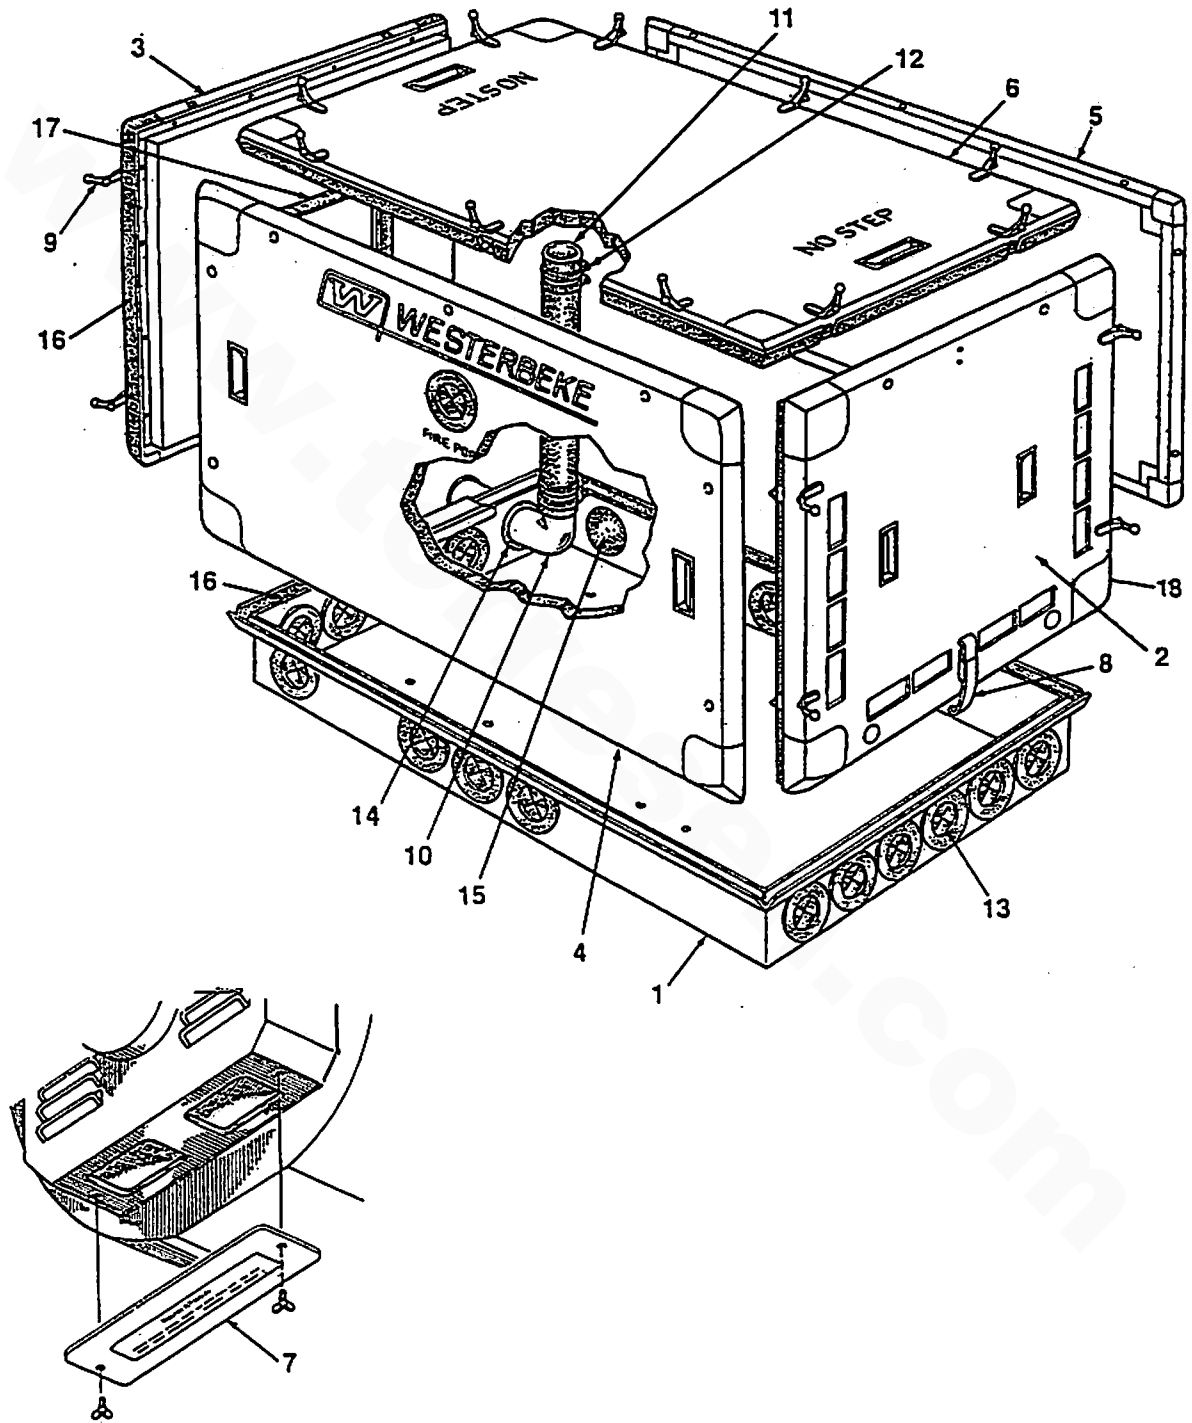

SOUNDGUARD ASSEMBLY - 12.5 BTDB- 15.0 BTDC

SOUNDGUARD ASSEMBLY - 12.5 BTDB- 15.0 BTDC

Reference #	Part #	Part Name	Remarks	Quantity
1	043446	BASE	SOUNDGUARD	1
2	043448	PANEL	SOUNDGUARD FRONT	1
3	043449	PANEL	SOUNDGUARD REAR	1
4	047642	PANEL	SOUNDGUARD SERVICE SIDE	1
5	043445	PANEL	SOUNDGUARD SIDE	1
6	043447	PANEL	SOUNDGUARD TOP	1
7	037298	COVER KIT	BOTTOM OF GENSET VENT- INCL. SCREWS	1
8	044080	CLASP		2
9	043775	LATCH	NEOPRENE	18
10	046729	ELBOW	EXHAUST OUTLET 70 DEG	1
11	030901	HOSE	2" WIRE INSERTED - INCHES REQUIRED	19
12	011411	CLAMP	HOSE 32	4
13	039498	BUSHING	2.5 INCH HOLE	16
14	042782	GROMMET	SOUNDGUARD BASE EXHAUST ELBOW	1
15	044065	PLUG	BUTTON	1
16	043248	GASKET	PANEL EDGE SEAL - INCHES REQUIRED	66
17	043574	GASKET	NEOPRENE - INCHES REQUIRED	32
18	042638	CORNER	PANEL	20