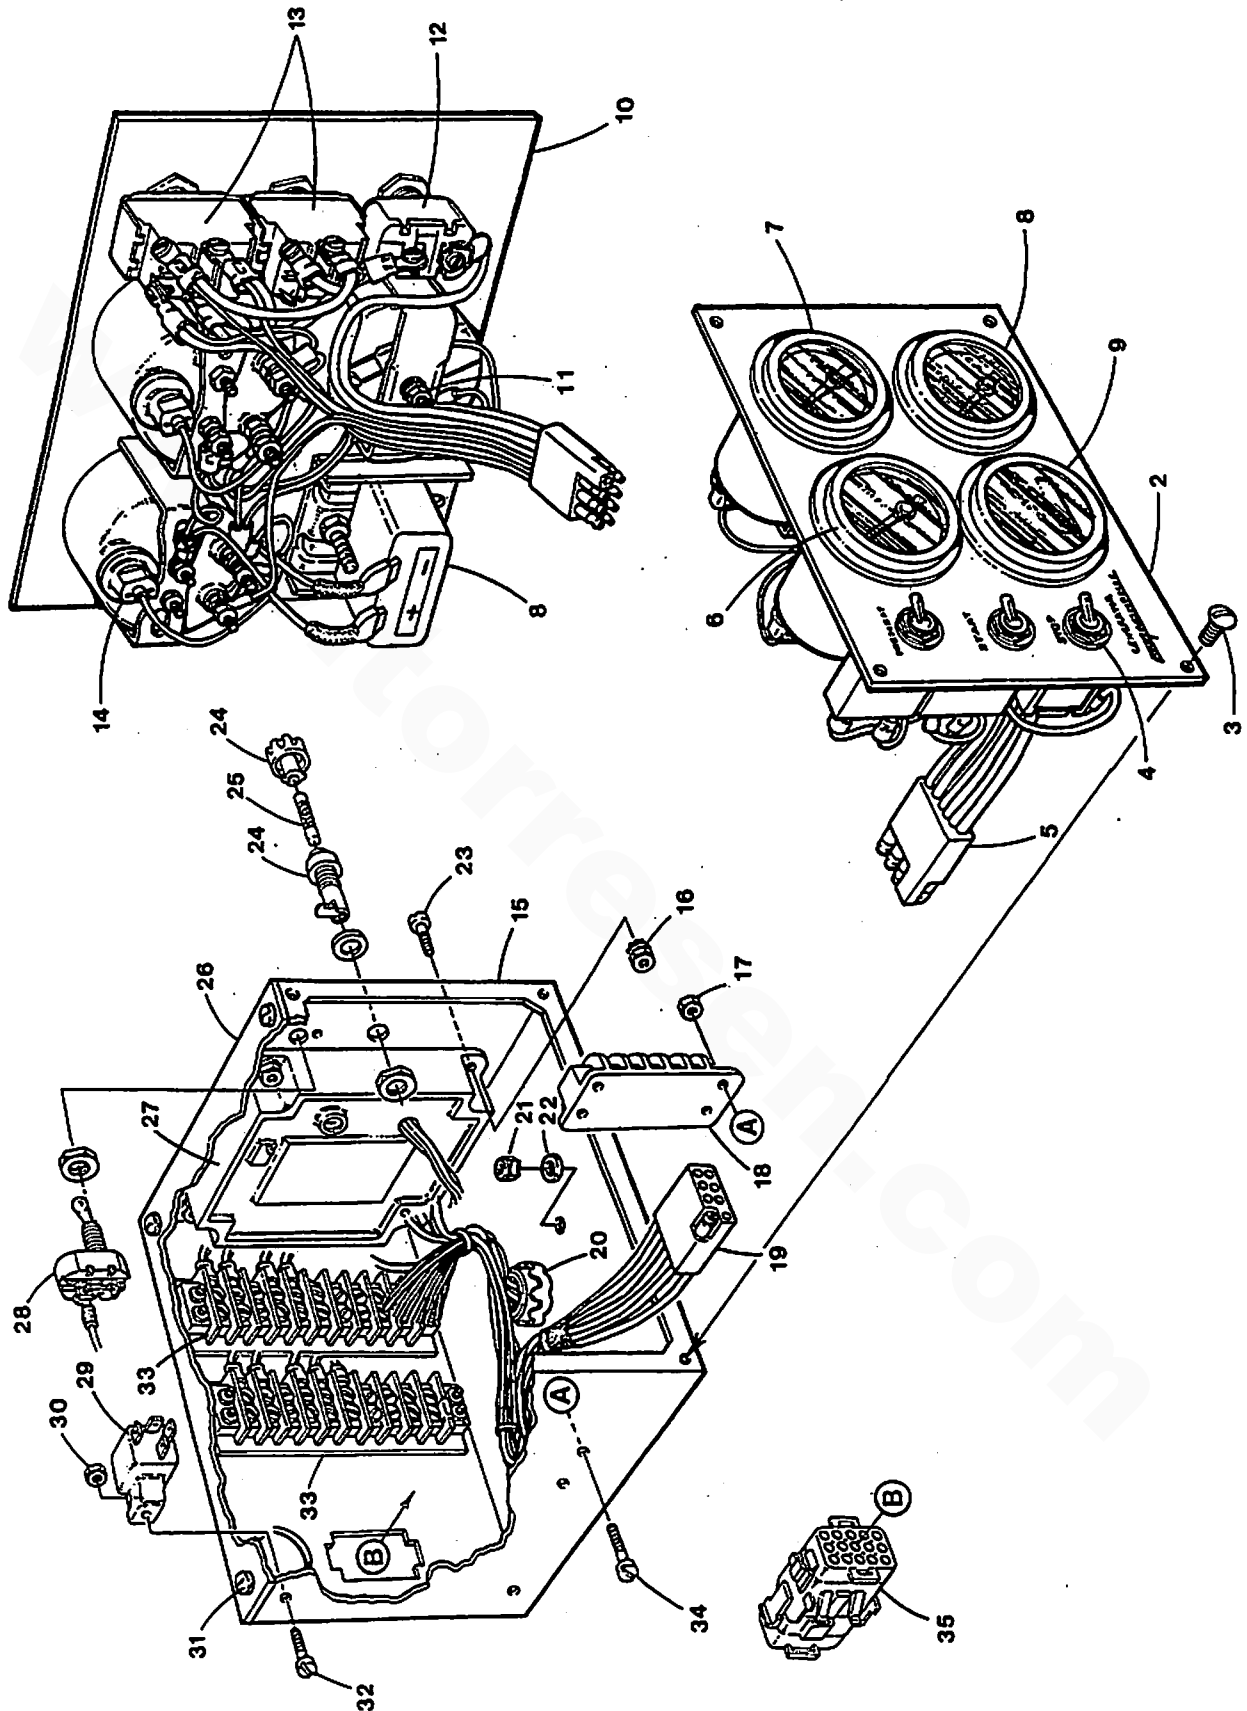

CONTROL PANEL - ELECTRONIC GOVERNOR - 12.5 BTDB - 15.0 BTDC

CONTROL PANEL - ELECTRONIC GOVERNOR - 12.5 BTDB - 15.0 BTDC

Reference #	Part #	Part Name	Remarks	Quantity
1-1	044925	PANEL	BOX & HARNESS 12 VDC ELECTRONIC GOVER	1
1-2	044926	PANEL	BOX & HARNESS 24 VDC ELECTRONIC GOVER	1
2-1	036539	PANEL	GENSET CONTROL 12 VDC	1
2-2	042162	PANEL	GENSET CONTROL 24 VDC	1
3	034421	SCREW	8-32 X 3/8 TRUSS HEAD BLACK SS	4
4	031999	RING	TOGGLE SWITCH MOUNT LOCKING	3
5	036538	HARNESS	PANEL (12V & 24V)	1
6-1	037601	METER	WATER TEMPERATURE 12 VDC	1
6-2	042158	METER	WATER TEMPERATURE 24 VDC	1
7-1	037603	METER	OIL PRESSURE 12 VDC	1
7-2	042157	METER	OIL PRESSURE 24 VDC 80 PSI	1
8-1	037605	VOLTMETER	12 VDC	1
8-2	042156	VOLTMETER	24 VDC	1
9-1	036192	HOURMETER	12 VDC	1
9-2	042159	HOURMETER	24 VDC	1
10	034485	PLATE	PANEL	1
11	031904	NUT	10-24 KEPS SS	1
12	024731	SWITCH	STOP	1
13	024732	SWITCH	PREHEAT & START	2
14-1	042893	LAMP	INSTRUMENT 12 VDC INCLUDING HOLDER	3
14-2	035825	WIRE	POWER TO METER LAMPS	3
14-3	045094	LAMP KIT	24 VDC	1
15	043840	BOX	GENSET CONTROL PANEL	1
16	200125	NUT	10-32 KEPS	4
17	050234	NUT	6-32 KEPS	4
18-1	050201	BLOCK	TERMINAL	1
18-2	050374	MARKER	TERMINAL BLOCK	1
19	043737	HARNESS	GENSET PANEL BOX	1
20	023937	BUSHING		1
21	015812	NUT	M6 DIN 934	4
22	031783	LOCKWASHER	M6 DIN 127	4
23	031872	SCREW	10-32 X 1/2 SS BINDING HEAD	4
24	043747	HOLDER	FUSE	1
25	033769	FUSE	8 AMP	1
26	040185	COVER	PANEL BOX	1
27-1	303008	CONTROLLER	GOVERNOR 12 VDC	1
27-2	039747	CONTROLLER	GOVERNOR 24 VDC	1
28	033259	SWITCH	EMERGENCY STOP	1
29-1	037833	RELAY	12 VDC	2
29-2	039858	RELAY	24 VDC	2
30	050234	NUT	6-32 KEPS	2
31	031891	SCREW	8-32 X 3/8 TRUSS HEAD SS	4
32	031872	SCREW	10-32 X 1/2 SS BINDING HEAD	2
33	039928	BLOCK	TERMINAL 10 POSITION	2
34	031855	SCREW	6-32 X 5/8 SS BINDING HEAD	2
35-1	043818	CONNECTOR	MALE JUMPER-IF REMOTE PNL NOT INSTALLED	1
35-2	043746	CONNECTOR	ASSEMBLY FEMALE FOR REMOTE PANEL	1
36	041081	DIODE	NOT SHOWN	1