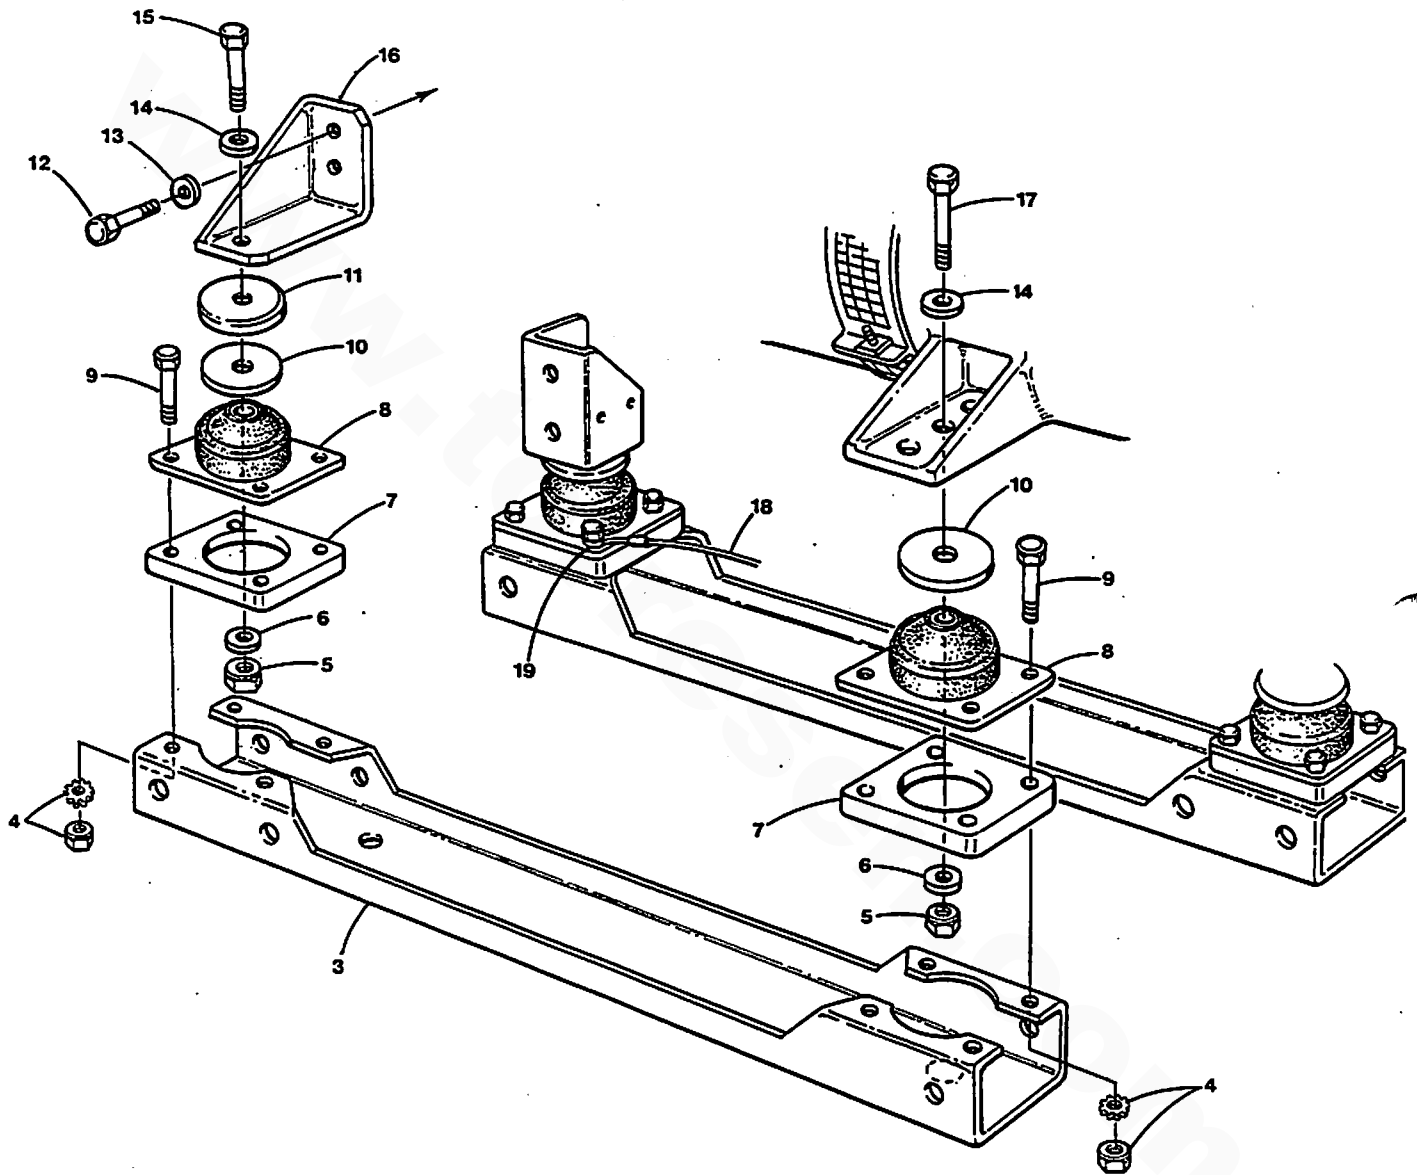

MOUNTING ASSEMBLY - 12.5 BTDB- 15.0 BTDC

MOUNTING ASSEMBLY - 12.5 BTDB- 15.0 BTDC

Reference #	Part #	Part Name	Remarks	Quantity
1	044362	RAIL ASSEMBLY	LEFT - INCL REF #S 3 - 9	1
2	044361	RAIL ASSEMBLY	RIGHT- INCL REF #S 3 - 9, & 18	1
3	043659	RAIL	GENSET	2
4	200127	NUT	5/16NC KEPS	16
5	031774	NUT	1/2NC	4
6	031776	LOCKWASHER	1/2	4
7	035271	PLATE	SPACER	4
8	015238	ISOLATOR		4
9	031557	CAPSCREW	5/16NC X 1-1/2	16
10	024674	WASHER	ISOLATOR SNUBBING	8
11	033530	SHIELD	ISOLATOR	2
12	024959	CAPSCREW	M12 X 1.25 X 25 DIN 961	4
13	031792	LOCKWASHER	M12 DIN 127	4
14	031777	WASHER	FLAT 1/2	4
15	031713	CAPSCREW	1/2NC X 3	2
16	043660	MOUNT	FRONT LEFT	1
17	031714	CAPSCREW	1/2NC X 3-1/4	2
18	034593	STRAP	GROUND	1
19	031759	WASHER	FLAT 5/16	1