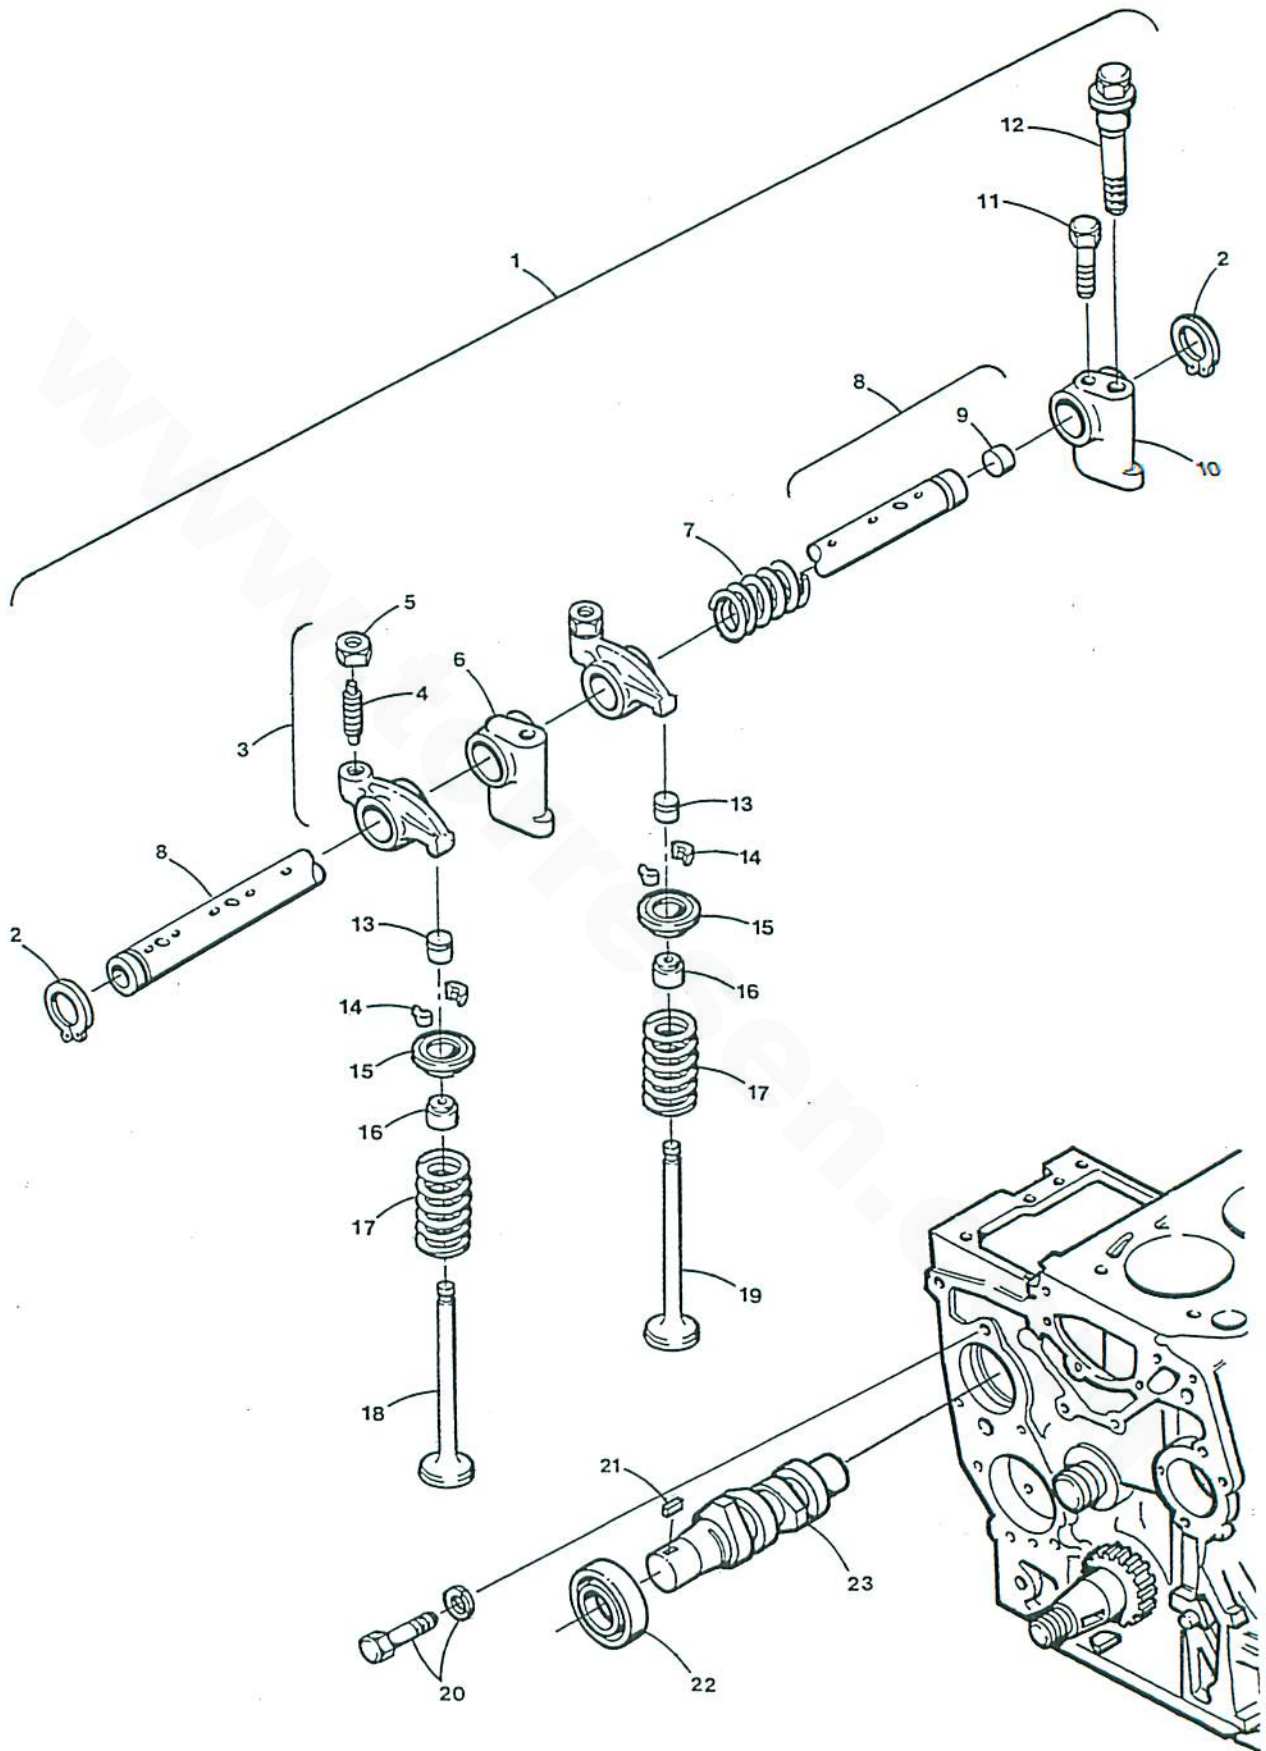

VALVE MECHANISM - 44A/B - 12.5 BTDB- 15.0 BTDC

VALVE MECHANISM - 44A/B - 12.5 BTDB- 15.0 BTDC

Reference #	Part #	Part Name	Remarks	Quantity
1	045186	SHAFT	ROCKER	1
2	030279	RING	RETAINING	2
3	045183	ROCKER		8
4	045270	SCREW	ROCKER ADJUST	8
5	031802	NUT	M8 DIN 936 JAM	8
6	045277	BRACKET	ROCKER SHAFT	3
7	045273	SPRING	ROCKER SHAFT	3
8	045185	SHAFT	ROCKER	1
9	045170	PLUG	EXPANSION	1
10	045188	BRACKET	ROCKER	1
11	039336	CAPSCREW	M5 X 12 DIN 933	1
12	045274	BOLT	ROCKER BRACKET	4
13	045181	CAP	VALVE	8
14	030241	COLLET	VALVE	16
15	033149	SEAT	VALVE SPRING	8
16	030242	SEAL	VALVE STEM	8
17	045182	SPRING	VALVE	8
18-1	047128	VALVE	EXHAUST - GENSET	4
18-2	045180	VALVE	EXHAUST - PROP	4
19-1	047129	VALVE	INTAKE - GENSET	4
19-2	045179	VALVE	INTAKE - PROP	4
20	035792	CAPSCREW	M8 X 16 JIS 6 W/LW	1
21	030273	KEY	5 X 12	1
22	030434	BEARING	BALL	1
23	045264	CAMSHAFT	INJECTION PUMP	1