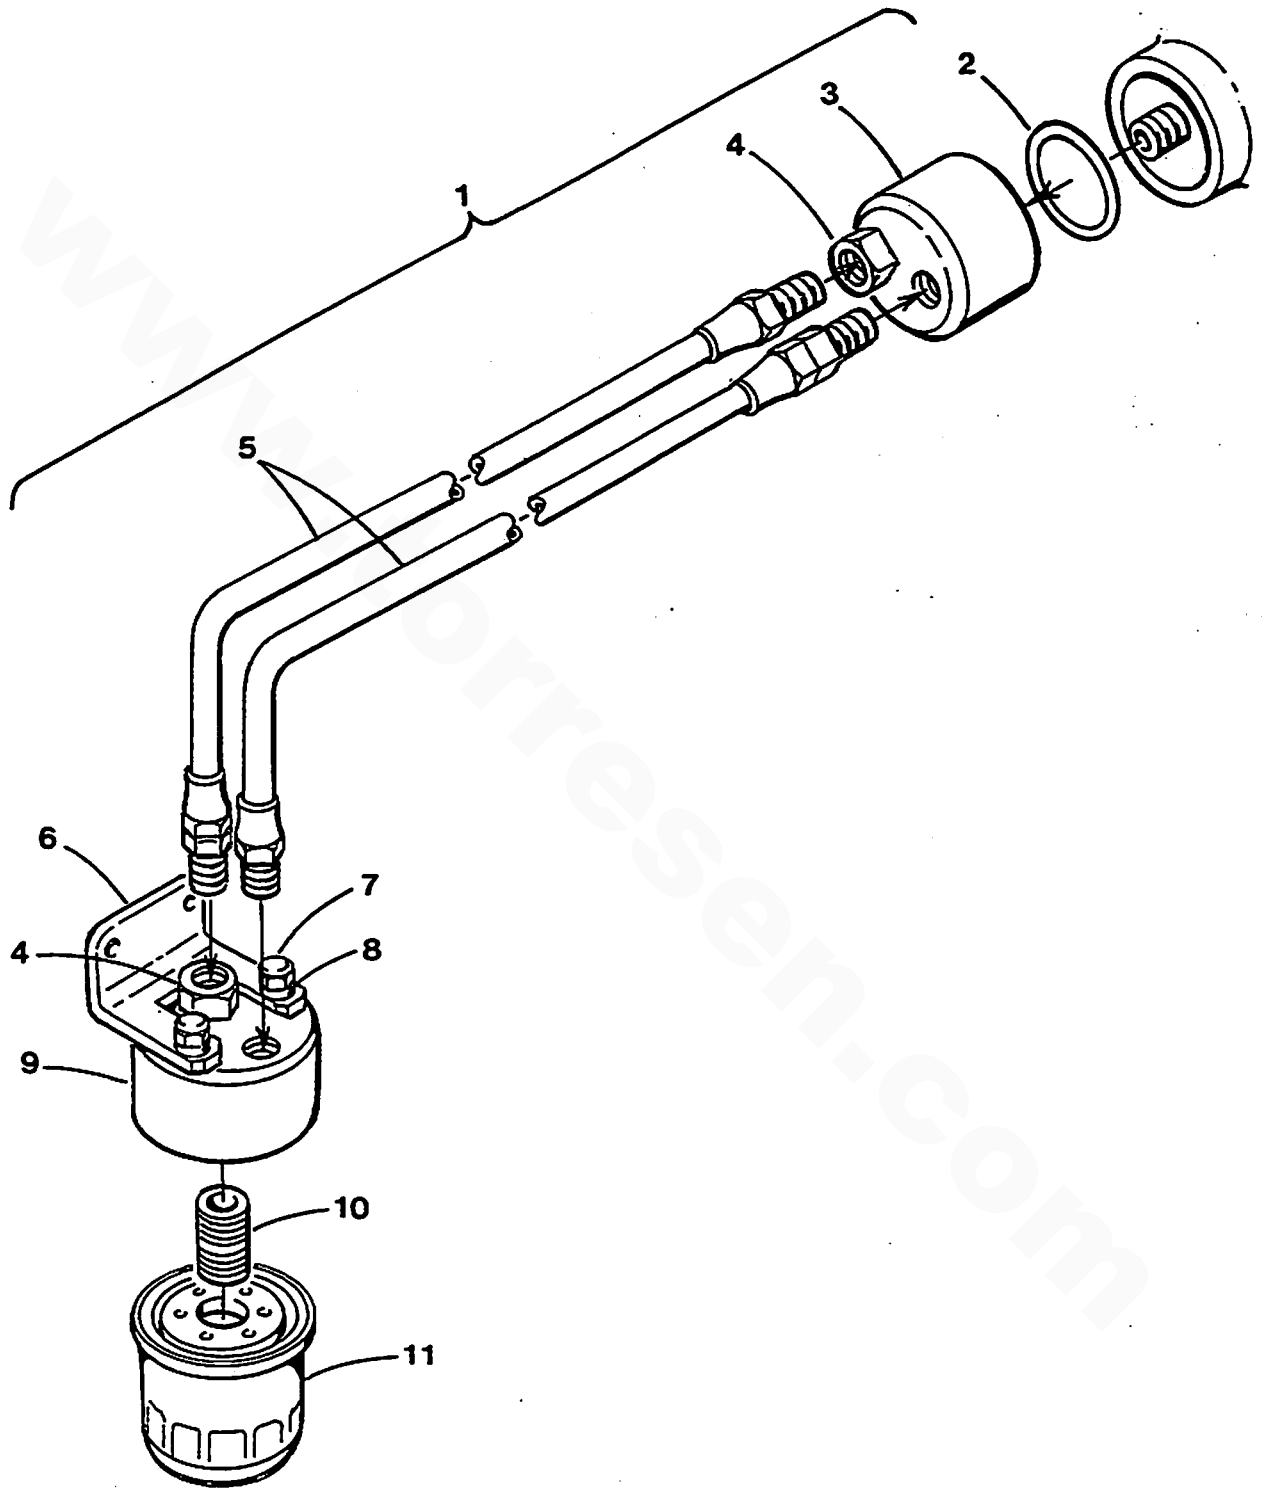

REMOTE LUBE OIL FILTER ASSY - 44A/B - 12.5 BTDB- 15.0 BTDC

REMOTE LUBE OIL FILTER ASSY - 44A/B - 12.5 BTDB- 15.0 BTDC

Reference #	Part #	Part Name	Remarks	Quantity
1	040078	FILTER KIT	REMOTE LUBE OIL - INCL REF #S 2 THRU 12	1
2	302842	O-RING		1
3	040075	ADAPTER	REMOTE OIL FILTER	1
4	013348	CONNECTOR	HOSE	2
5	011925	HOSE	OIL 40-1/4 INCHES LONG	2
6	040074	BRACKET	REMOTE OIL FILTER	1
7	031503	CAPSCREW	1/4 NC x 3/4	2
8	031752	LOCKWASHER	1/4	2
9	040073	ADAPTER	REMOTE OIL FILTER	1
10	034663	NIPPLE	OIL FILTER TO ADAPTER	1
11	036918	FILTER	LUBE OIL	1
12	040076	DGINSTALL	REMOTE OIL FILTER - NOT SHOWN	1