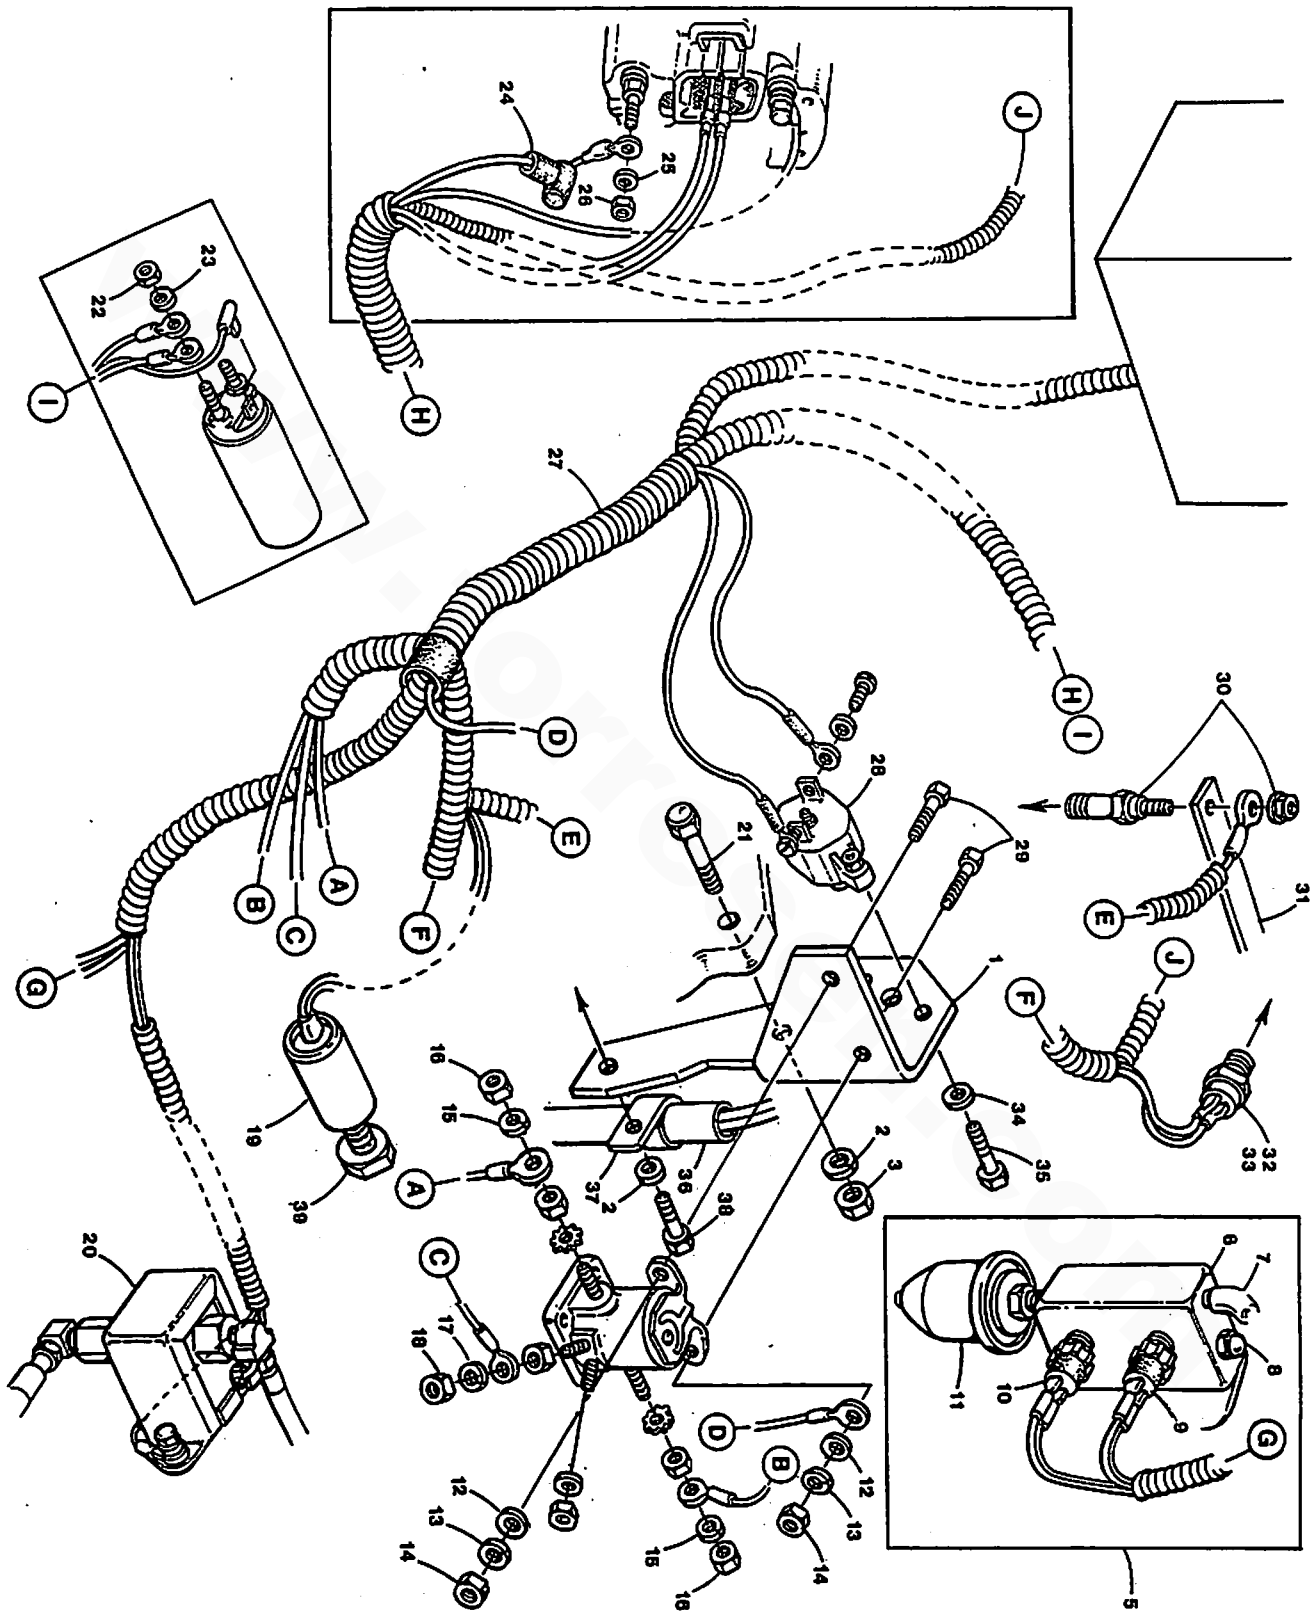

ELECTRICAL SYSTEM - 12.5 BTDB-15.0 BTDC

ELECTRICAL SYSTEM - 12.5 BTDB- 15.0 BTDC

Reference #	Part #	Part Name	Remarks	Quantity
1-1	044364	BRACKET	SOLENOID-BREAKER	1
1-2	044248	BRACKET	SOLENOID-BREAKER UNGROUNDED UNITS	1
2	019262	LOCKWASHER	M10 DIN 127	3
3	015887	NUT	M10 DIN 934	2
4-1	024639	SOLENOID	PREHEAT 12 VDC	1
4-2	022249	SOLENOID	PREHEAT 24 VDC	1
4-3	011489	SOLENOID	PREHEAT & GROUND 12 VDC UNGROUNDED	2
4-4	022249	SOLENOID	PREHEAT & GROUND 24 VDC UNGROUNDED	2
6	043902	HEADER	OIL PRESSURE SENDER AND SWITCHES	1
7	015122	ELBOW	1/8NPT 45 STREET STEEL	1
8	019369	PLUG	1/8 NPT HEX HEAD BRASS	2
9	011552	SWITCH	OIL PRESSURE - AUXILIARY	1
10	037323	SWITCH	OIL PRESSURE	1
11-1	024132	SENDER	OIL PRESSURE 100 PSI 12 VDC	1
11-2	042161	SENDER	OIL PRESSURE 80 PSI 24 VDC	1
12	031753	WASHER	FLAT 1/4	2
13	031752	LOCKWASHER	1/4	2
14	031750	NUT	1/4NC	2
15	031758	LOCKWASHER	5/16	2
16	031760	NUT	5/16NF	2
17	031849	LOCKWASHER	10 SS	2
18	031847	NUT	10-32 SS HEX	2
19-1	037100	SOLENOID	FUEL SHUTOFF 12 VDC	1
19-2	044225	SOLENOID	FUEL SHUTOFF 24 VDC	1
19-3	044990	ACTUATOR	ELECTRONIC GOVERNOR 12 VDC	1
19-4	044991	ACTUATOR	ELECTRONIC GOVERNOR 24 VDC	1
20-1	039478	PUMP	FUEL LIFT 12 VDC	1
20-2	046631	PUMP	FUEL LIFT 24 VDC	1
21	034470	CAPSCREW	M10 X 45 DIN 931	2
22	018242	NUT	M8 DIN 934	2
23	031786	LOCKWASHER	M8 DIN 127	2
24	035449	BOOT		1
25	031784	WASHER	M6 DIN 125	2
26	015812	NUT	M6 DIN 934	2
27-1	044241	HARNESS	GENSET	1
27-2	044340	HARNESS	GENSET UNGROUNDED UNITS	1
28-1	024683	BREAKER	CIRCUIT 20 AMP 12 VDC	1
28-2	020946	BREAKER	CIRCUIT 10 AMP 24 VDC	1
29	031503	CAPSCREW	1/4 NC X 3/4	2
30-1	024353	GLOWPLUG	12 VDC	4
30-2	034467	GLOWPLUG	24 VDC	4
31	045266	STRAP	GLOWPLUG CONNECTING	1
32	039550	SWITCH	WATER TEMPERATURE	1
33	024602	ADAPTER	M16 X 1.5 TO 1/8 NPT	1
34	031843	WASHER	FLAT 8 SS AN960	2
35	043480	SCREW	8-32 X 7/8 SS HEX WASHER HEAD	2
36-1	046739	MODULE	CURRENT TIMING 9-36 VDC	1
36-2	046741	MODULE	CURRENT TIMING UNGROUNDED UNITS	1
37	013737	CLAMP	CABLE	1
38	034589	CAPSCREW	M10 X 30 DIN 933	1
39	034669	NUT	M30	1