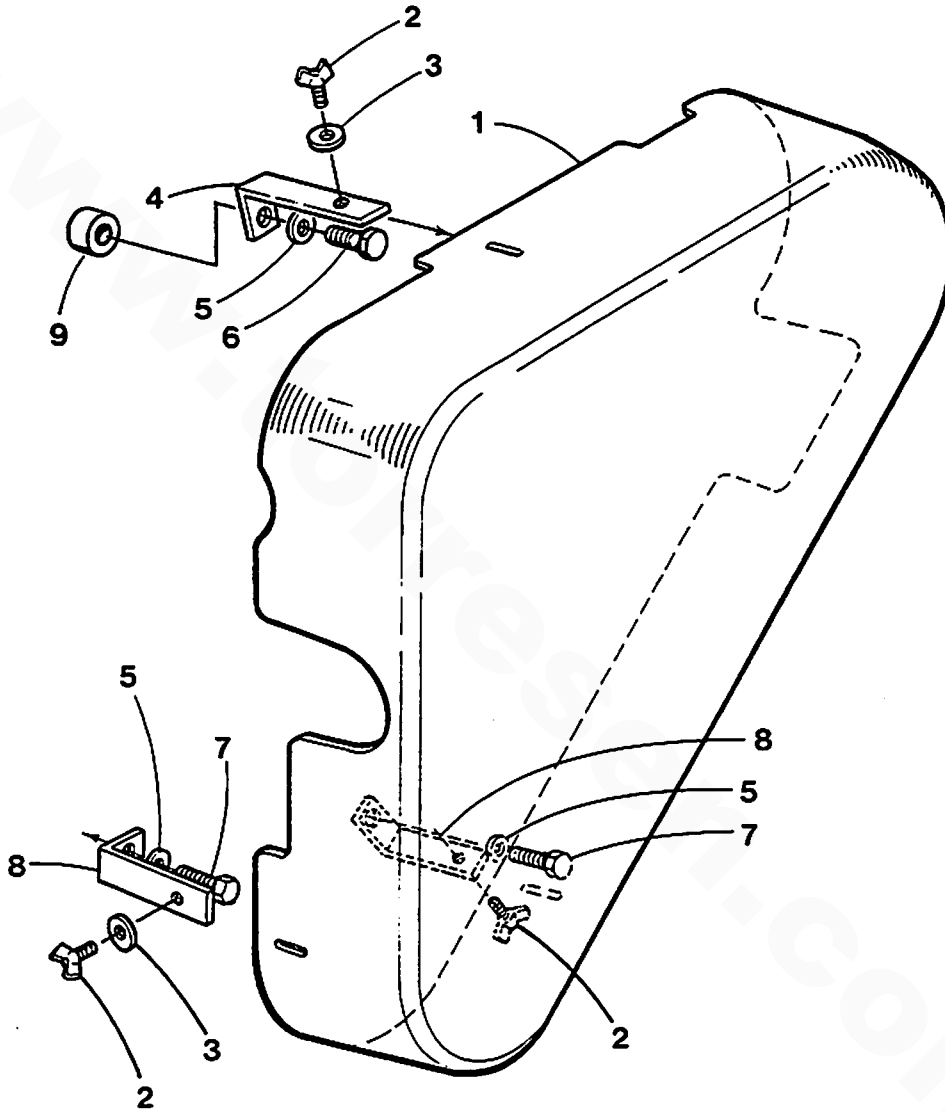

**BELT GUARD ASSEMBLY - 12.5 BTDB- 15.0 BTDC**

**BELT GUARD ASSEMBLY - 12.5 BTDB- 15.0 BTDC**

Reference #	Part #	Part Name	Remarks	Quantity
1	044365	GUARD	BELT	1
2	033228	SCREW	WING 10-32 X 1/2	3
3	033372	WASHER	FLAT	3
4-1	044168	BRACKET	BELT GUARD TOP	1
4-2	033699	BRACKET	BELT GUARD TOP 24 VDC (OPT'L)	1
5	031849	LOCKWASHER	10 SS	3
6	024983	CAPSCREW	M8 X 75 DIN 931	1
7	024949	CAPSCREW	M8 X 50 DIN 931	2
8-1	037828	BRACKET	BELT GUARD	2
8-2	037828	BRACKET	BELT GUARD LEFT 24 VDC (OPT'L)	1
8-3	044894	BRACKET	BELT GUARD RIGHT 24 VDC (OPT'L)	1
9	042225	SPACER		1