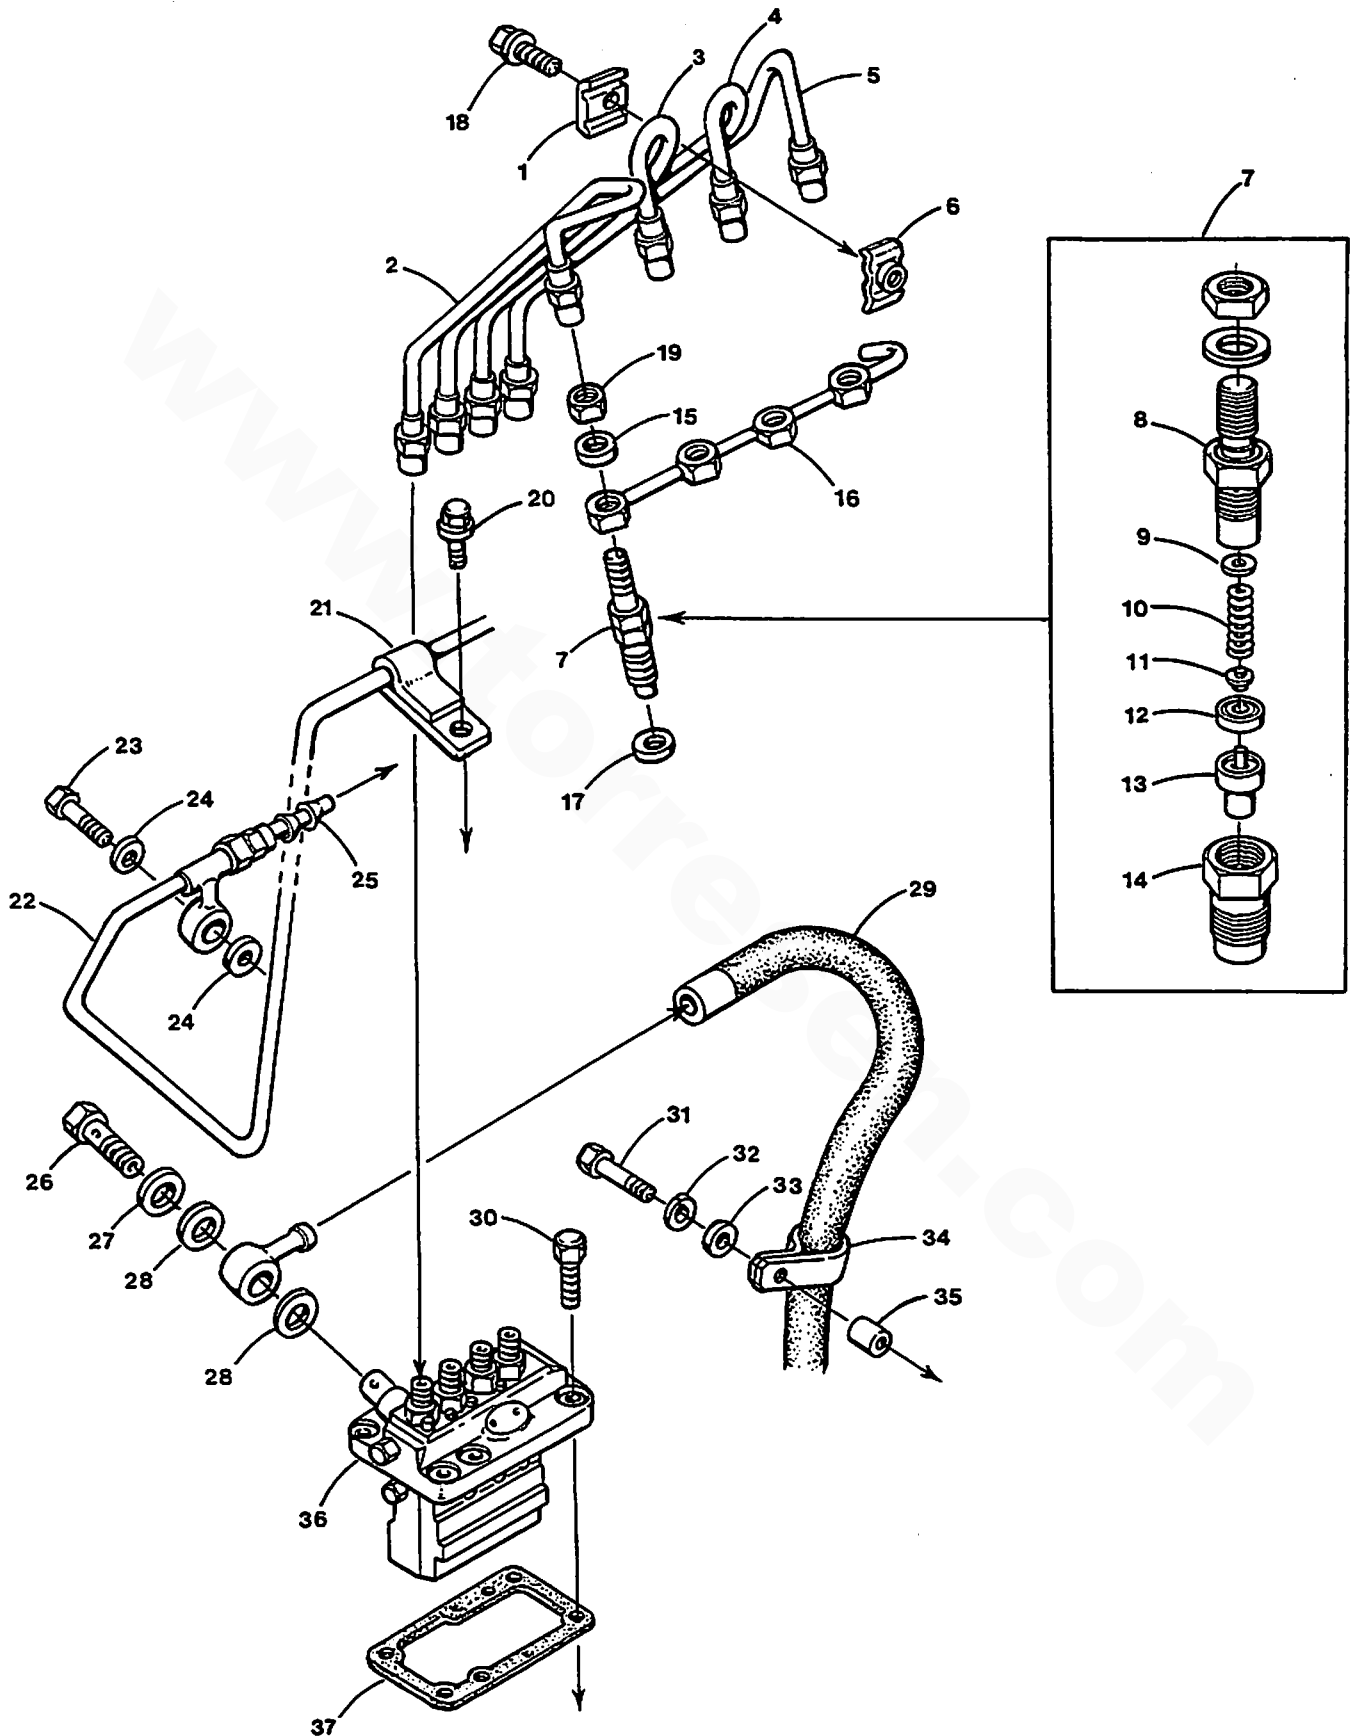

FUEL SYSTEM & NOZZLE ASSEMBLY - 44A/B - 12.5 BTDB- 15.0 BTDC

FUEL SYSTEM & NOZZLE ASSEMBLY - 44A/B - 12.5 BTDB- 15.0 BTDC

Reference #	Part #	Part Name	Remarks	Quantity
1	030315	CLAMP	FUEL LINE	3
2	045237	LINE	INJECTOR 1	1
3	045238	LINE	INJECTOR 2	1
4	045239	LINE	INJECTOR 3	1
5	045240	LINE	INJECTOR 4	1
6	046910	CLAMP	FUEL LINE	3
7	037091	INJECTOR	INCL REF 8 THRU 14	4
8	037112	HOLDER	INJECTOR	4
9-1	036925	SHIM	INJECTOR 1.25	1
9-2	036926	SHIM	INJECTOR 1.30	1
9-3	036927	SHIM	INJECTOR 1.35	1
9-4	036928	SHIM	INJECTOR 1.40	1
9-5	036929	SHIM	INJECTOR 1.45	1
9-6	036930	SHIM	INJECTOR 1.50	1
9-7	036931	SHIM	INJECTOR 1.55	1
9-8	036932	SHIM	INJECTOR 1.60	1
9-9	036933	SHIM	INJECTOR 1.65	1
9-10	036934	SHIM	INJECTOR 1.70	1
10	037106	SPRING	INJECTOR	4
11	037107	PIN	INJECTOR SPRING	4
12	037108	SPACER	INJECTOR	4
13	036935	NOZZLE	INJECTOR	4
14	037109	NUT	INJECTOR NOZZLE	4
15	036922	GASKET	INJECTOR RETURN	4
16	045241	LINE	INJECTOR LEAKOFF	1
17	038841	GASKET	INJECTOR TO HEAD	4
18	035810	CAPSCREW	M6 X 25 JIS 6 W/LW-FW	3
19	036921	NUT	INJECTOR	4
20	035796	CAPSCREW	M 8 X 40 JIS 6 W/LW	1
21	044069	STRAP	CLAMP FUEL RETURN LINE	1
22-1	044496	LINE	INJECTOR RETURN FROM FEB 2002	1
22-2	046417	LINE	INJECTOR RETURN 44A TO FEB 2002	1
23	016988	BOLT	BANJO M8	1
24	030289	WASHER	BANJO M8	2
25	034641	CONNECTOR	FUEL RETURN HOSE	1
26	024915	BOLT	BANJO	1
27	024972	WASHER	BANJO M14 ALUMINUM	1
28	030291	WASHER	BANJO M14	2
29-1	043881	HOSE	FILTER TO INJECTION PUMP - PROP	1
29-2	044214	HOSE	FILTER TO INJECTION PUMP - GENSET	1
30	017196	CAPSCREW	M8 X 20 DIN 933	6
31	013590	CAPSCREW	M6 X 30 DIN 933	1
32	031783	LOCKWASHER	M6 DIN 127	1
33	031753	WASHER	FLAT 1/4	1
34	021676	CLAMP	HARNESS SUPPORT	1
35	033052	SPACER	SOLENOID TO BRACKET	1
36-1	045265	PUMP	INJECTION - PROP	1
36-2	047144	PUMP	INJECTION - GENSET	1
37-1	030556	SHIM	0.7MM	1
37-2	030557	SHIM	0.8MM	1
37-3	030558	SHIM	0.9MM	1
37-4	030559	SHIM	1.0MM	1
37-5	030551	SHIM	0.2MM	1