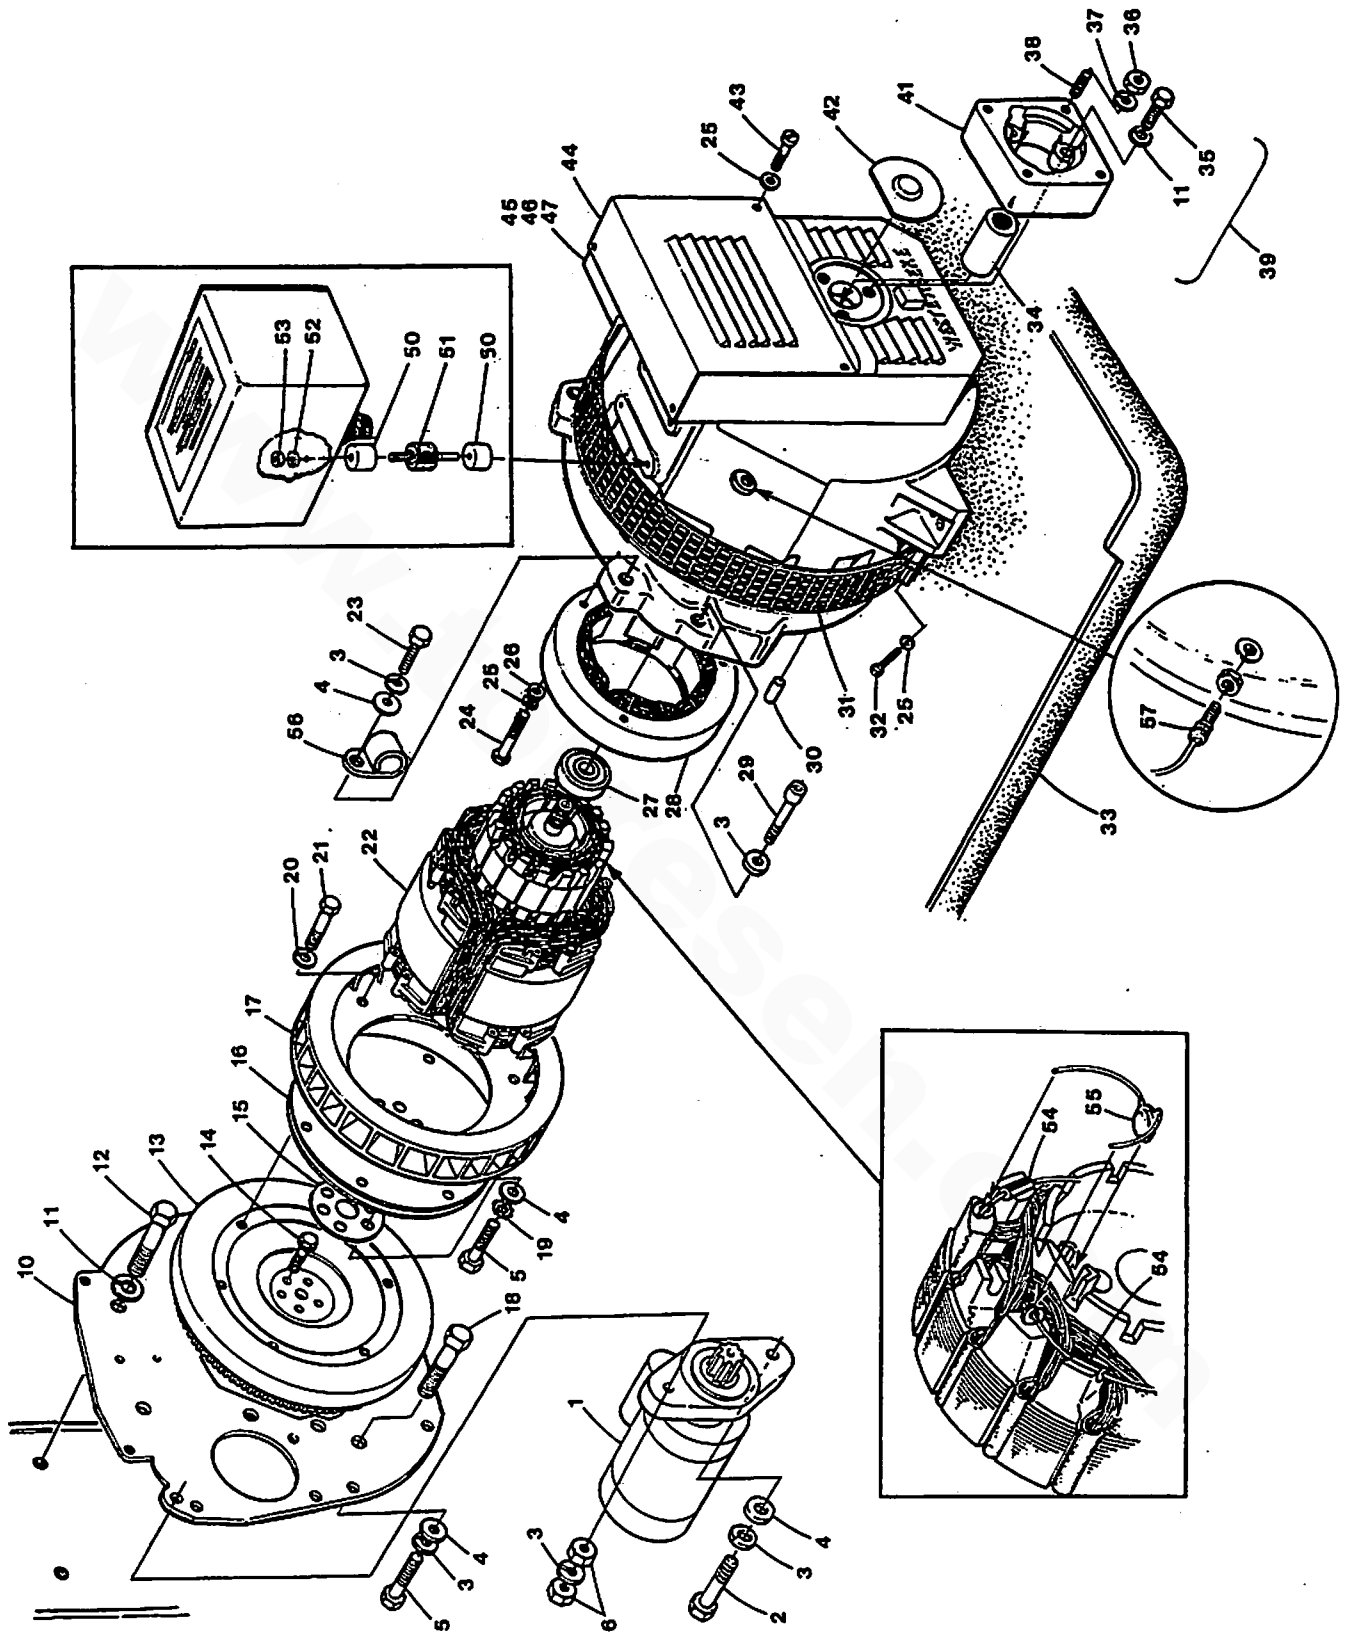

BACK END - 12.5 BTDB- 15.0 BTDC

BACK END - 12.5 BTDB- 15.0 BTDC

Reference #	Part #	Part Name	Remarks	Quantity
1-1	030593	MOTOR	STARTER 12 VDC	1
1-2	042111	MOTOR	STARTER 24 VDC (OPT'L)	1
2	034589	CAPSCREW	M10 X 30 DIN 933	1
3	019262	LOCKWASHER	M10 DIN 127	13
4	031789	WASHER	M10 DIN 125	14
5	013629	CAPSCREW	M10 X 25 DIN 933	10
6	015887	NUT	M10 DIN 934	2
10	043409	PLATE	BACK	1
11	031792	LOCKWASHER	M12 DIN 127	11
12	031834	CAPSCREW	M12 X 1.25 X 30 DIN 961	8
13	043842	FLYWHEEL	INCLUDING RING GEAR 30230	1
14	033279	BOLT	FLYWHEEL	4
15	035928	PLATE	DRIVE DISC TO ARMATURE	1
16	035927	PLATE	DISC DRIVE	3
17	035929	FAN		1
18	024959	CAPSCREW	M12 X 1.25 X 25 DIN 961	2
19	031915	LOCKWASHER	M10 DIN 6797A	6
20	031786	LOCKWASHER	M8 DIN 127	8
21	017196	CAPSCREW	M8 X 20 DIN 933	8
22-1	037464	ARMATURE	1 PHASE 12.5 BTDB	1
22-2	037468	ARMATURE	1 PHASE 15.0 BTDC	1
22-3	039908	ARMATURE	3 PHASE	1
23	034590	CAPSCREW	M10 X 40 DIN 933	2
24	031919	CAPSCREW	M5 X 35 DIN 912	3
25	031914	LOCKWASHER	M5 DIN 6797A EXT	8
26	031781	WASHER	M5 DIN 125	3
27	037460	BEARING	BALL	1
28-1	037467	STATOR	EXCITER 1 PHASE	1
28-2	039912	STATOR	EXCITER 3 PHASE	1
29	013629	CAPSCREW	M10 X 25 DIN 933	1
30	019039	DOWEL		3
31	035935	GUARD	AIR	1
32	031920	SCREW	M5 X 20 DIN	1
33	037378	DRIPTRAY		1
34	037188	DRIVE	PTO SAE-B SPLINE	1
35	013589	CAPSCREW	M12 X 40 DIN 933	3
36	031774	NUT	1/2NC	4
37	031776	LOCKWASHER	1/2	4
38	034867	STUD	1/2NC	4
39	037134	KIT	PTO INCL. REF #S 11,35 THRU 39	1
40	037197	DRAWING	PTO INSTALLATION (NOT SHOWN)	1
41	034738	ADAPTER		1
42	036701	COVER	PTO INTERFACE	1
43	031918	SCREW	M5 X 10 DIN 84A	4
44	037851	COVER		1
45-1	037437	GENERATOR	12.5 KW 1 PHASE	1
45-2	037465	STATOR	INCLUDING HOUSING 12.5 KW 1 PHASE	1
45-3	037466	STATOR	12.5 KW 1 PHASE	1
46-1	037430	GENERATOR	15.0 KW 1 PHASE	1
46-2	037469	STATOR	INCLUDING HOUSING 15.0 KW 1 PHASE	1
46-3	037470	STATOR	15.0 KW 1 PHASE	1