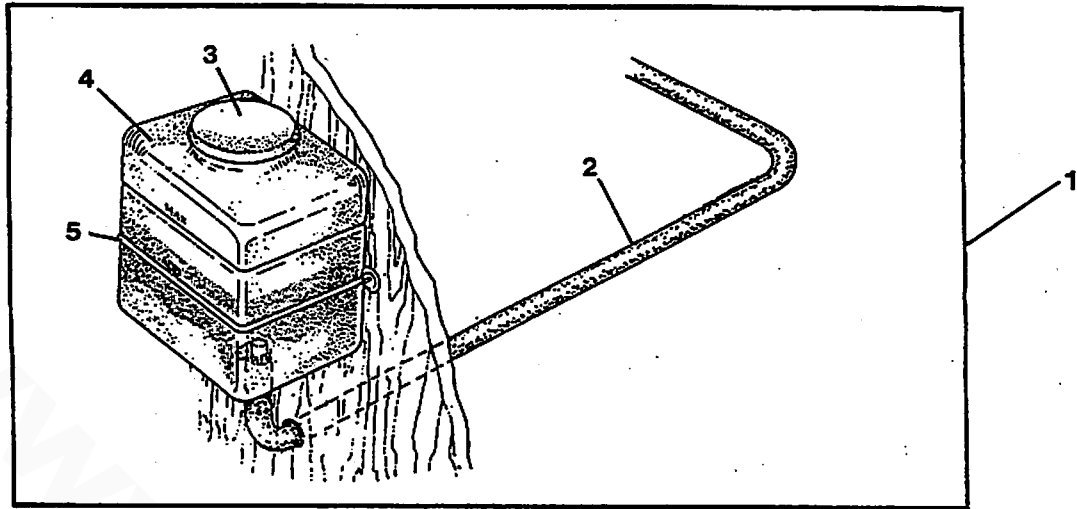

REMOTE COOLANT TANK & EXHAUST ELBOWS -44A/B -12.5 - 15.0

REMOTE COOLANT TANK & EXHAUST ELBOWS -44A/B -12.5 - 15.0

Reference #	Part #	Part Name	Remarks	Quantity
1-1	024977	TANK KIT	COOLANT RECOVERY INCL. REF #S 1 - 5	1
1-2	024906	CLAMP	HOSE	1
2	024637	TUBING	MANIFOLD TO TANK - INCHES REQUIRED	72
3	024858	CAP	COOLANT RECOVERY TANK	1
4	024704	TANK	COOLANT RECOVERY	1
5	024786	STRAP	COOLANT RECOVERY TANK	1
6	037401	ELBOW KIT	WATER INJECTED EXHAUST 90 DEG INCL 8-11	1
7	037402	ELBOW KIT	WATER INJECTED EXHAUST 45 DEG INCL 8- 11	1
8-1	035747	PLUG	1/2 NPT SQ HEAD BRASS - 45 DEGREE ELBOW	1
8-2	036849	PLUG	3/4 NPT SQ HEAD BRASS - 90 DEGREE ELBOW	1
9-1	036616	ELBOW	1/2NPT TO 1" HOSE - 45 DEGREE ELBOW	1
9-2	036614	ELBOW	3/8NPT TO 1" HOSE - 90 DEGREE ELBOW	1
10	036425	GASKET	EXHAUST ELBOW	1
11	036541	CLAMP	EXHAUST ELBOW	1