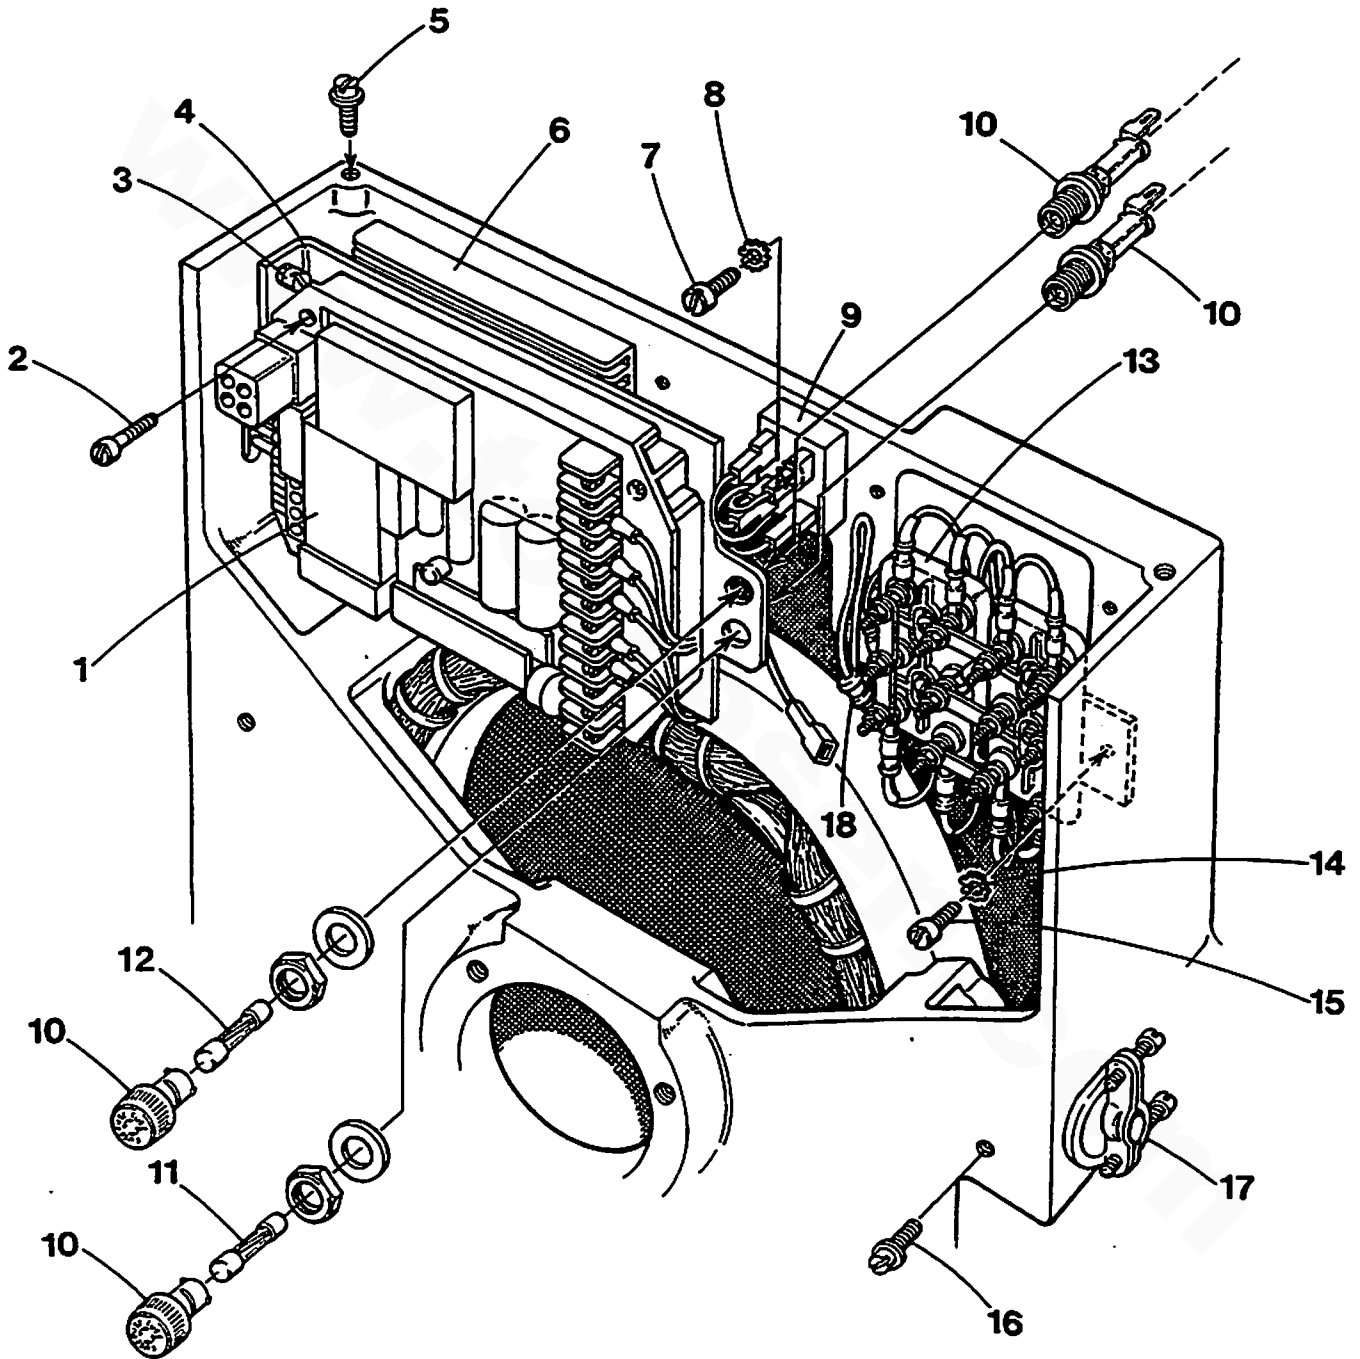

AC OUTPUT AND REGULATOR -THREE PHASE-12.5 BTDB -15.0 BTDC

AC OUTPUT AND REGULATOR -THREE PHASE-12.5 BTDB -15.0 BTDC

Reference #	Part #	Part Name	Remarks	Quantity
1	038468	REGULATOR	ELECTRONIC VOLTAGE	1
2	031934	SCREW	M4 X 20 DIN 84A	2
3	031918	SCREW	M5 X 10 DIN 84A	2
4	038470	BRACKET	REGULATOR	1
5	031918	SCREW	M5 X 10 DIN 84A	2
6	038469	CHARGER	BATTERY	1
7	031920	SCREW	M5 X 20 DIN	1
8	031914	LOCKWASHER	M5 DIN 6797A	1
9	043649	RECTIFIER	BRIDGE	1
10	038472	HOLDER	FUSE	2
11	038471	FUSE	20 AMP	1
12	033769	FUSE	8 AMP	1
13-1	038464	BLOCK	TERMINAL AC OUTPUT	1
13-2	038348	NUT	M5 BRASS	12
13-3	038349	BAR	BUSS	4
14	031914	LOCKWASHER	M5 DIN 6797A	2
15	031920	SCREW	M5 X 20 DIN 84A	2
16	015816	CAPSCREW	M6 X 10 DIN 933	2
17	036737	CONNECTOR	BOX 1-1/2 - AC OUTPUT LEADS	1
18	038676	LABEL	AC OUTPUT CONNECTIONS (NOT SHOWN)	1
19	039341	BRACKET	AC TERMINAL BLOCK (NOT SHOWN)	1