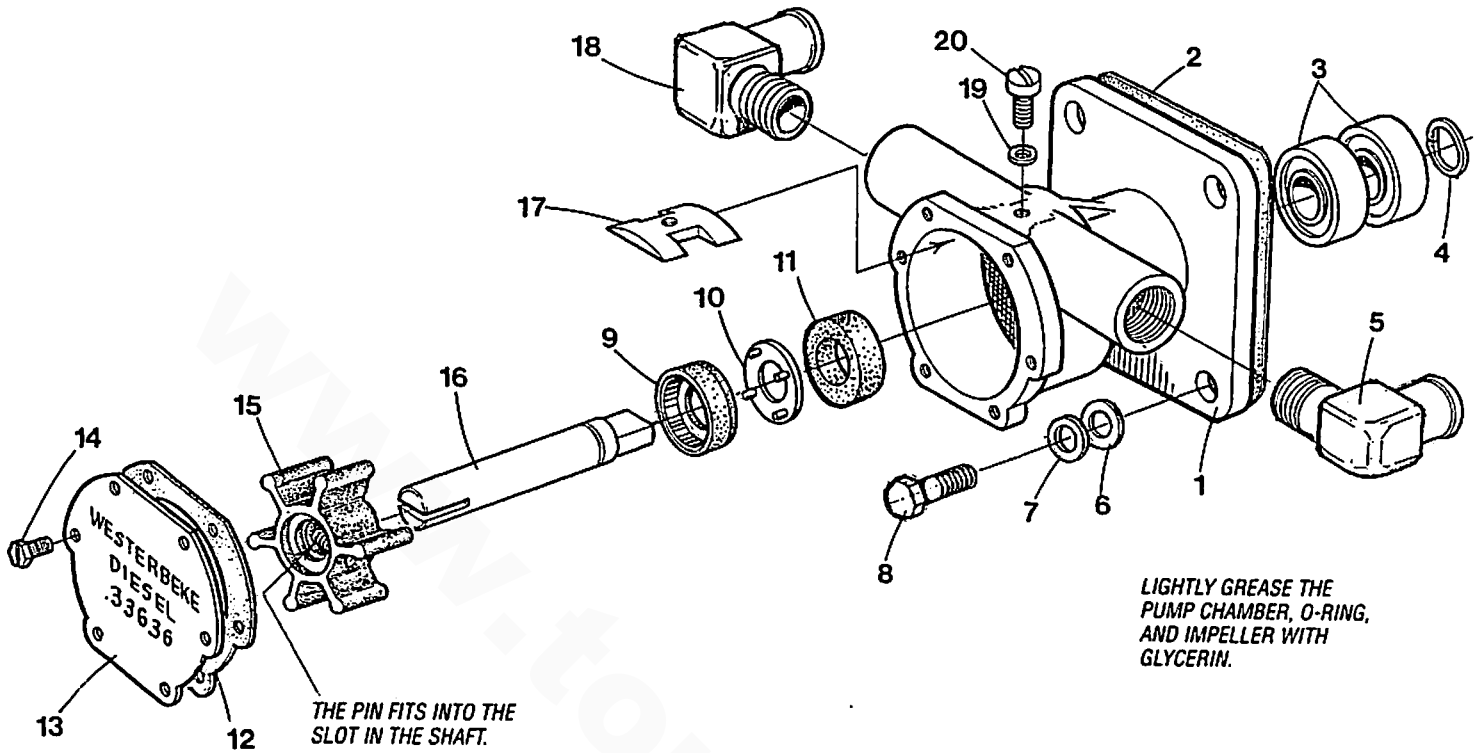

RAW WATER PUMP