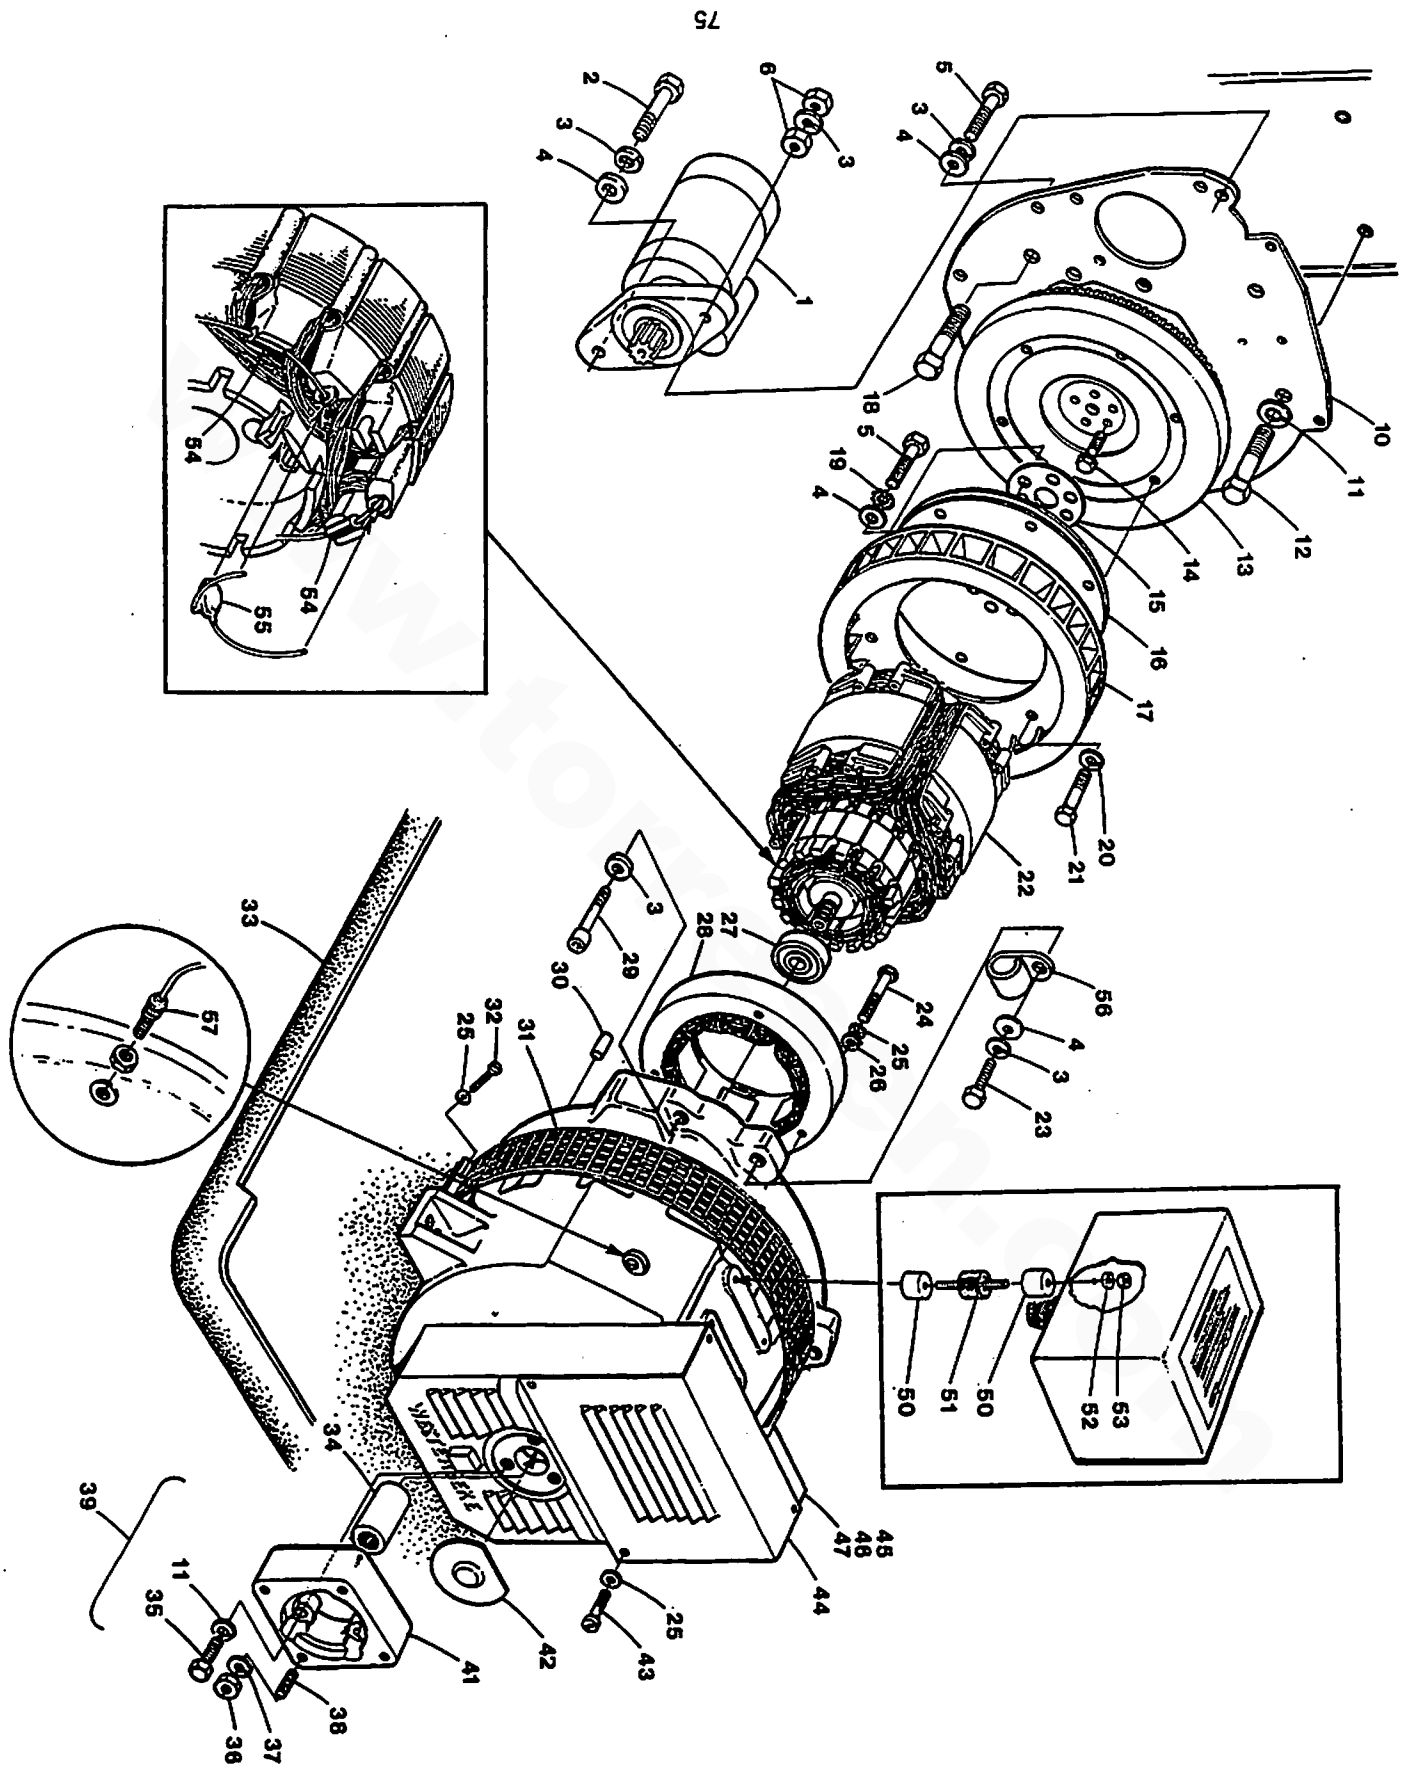

BACK END - 12.5 BTDB-15.0 BTDC

BACK END - 12.5 BTDB- 15.0 BTDC

Reference #	Part #	Part Name	Remarks	Quantity
47-1	039913	GENERATOR	12.5 - 15.0 KW 3 PHASE	1
47-2	039911	STATOR	INCLUDING HOUSING 12.5 - 15.0 KW 3 PHASE	1
47-3	038466	STATOR	12.5 - 15.0 KW 3 PHASE	1
48-1	046306	GENERATOR	12.5 KW 1 PHASE FOR ELECTRONIC GOVERNOR	1
49-1	046305	GENERATOR	15.0 KW 1 PHASE FOR ELECTRONIC GOVERNOR	1
50	024836	SPACER		8
51	034731	ISOLATOR	PANEL MOUNT	4
52	031783	LOCKWASHER	M6 DIN 127	4
53	015812	NUT	M6 DIN 934	4
54	035931	DIODE		6
55	035943	TERMINAL	INSULATED	1
56	013760	CLAMP		1
57	044989	SENSOR	MAGNETIC 3/8NF FOR ELECTRONIC GOVERNOR	1