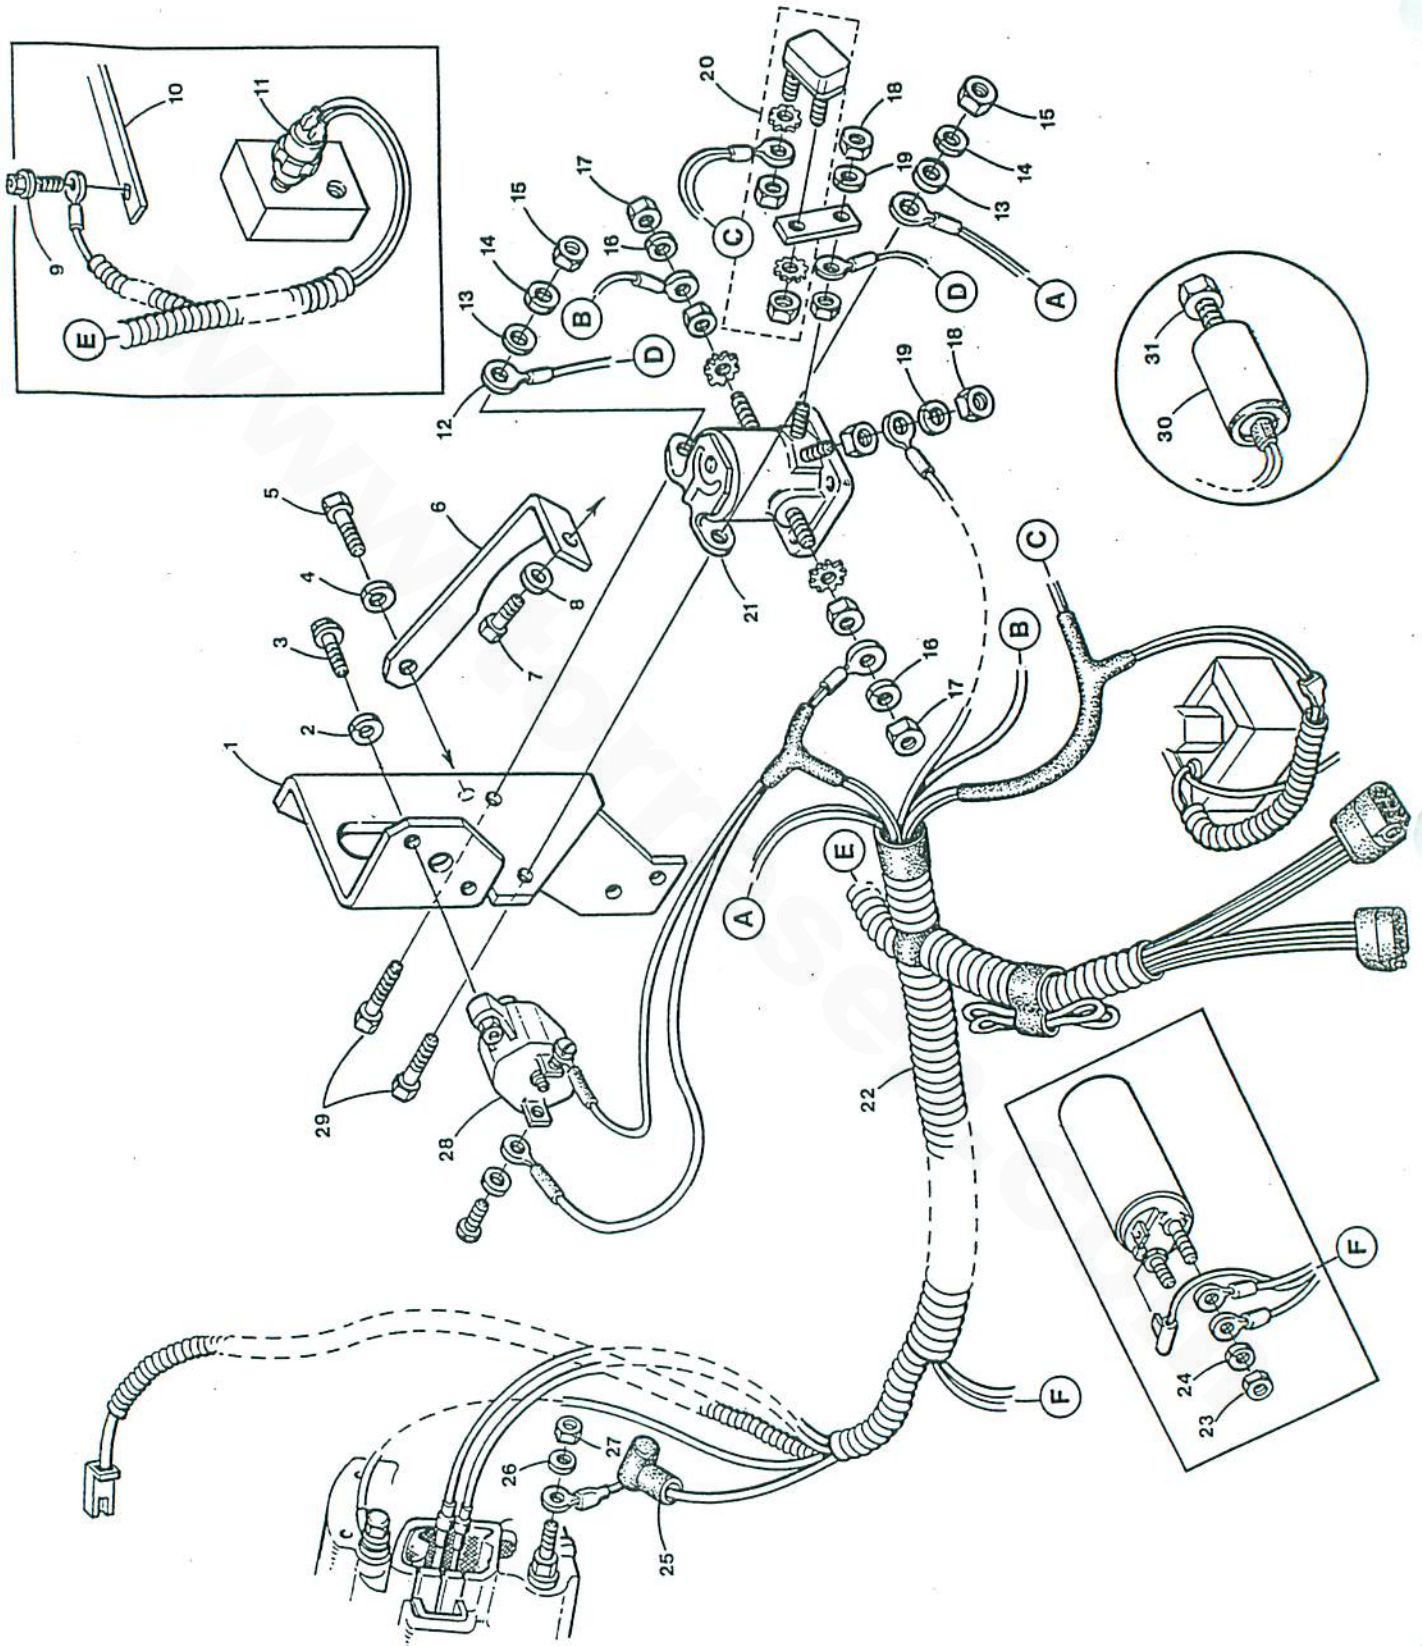

ELECTRICAL SYSTEM - 44A/B

ELECTRICAL SYSTEM - 44A/B

Reference #	Part #	Part Name	Remarks	Quantity
1	034418	BRACKET	CIRCUIT BREAKER & SOLENOID	1
2	031843	WASHER	FLAT 8 SS	2
3	043480	SCREW	8-32 X 7/8 SS HEX WASHER HEAD	2
4	019262	LOCKWASHER	M10 DIN 127	1
5	024951	CAPSCREW	M10 X 1.25 X 20 DIN 961	1
6	044074	BRACKET	SUPPORT	1
7	018804	CAPSCREW	M6 X 20 DIN 933	1
8	031784	WASHER	M6 DIN 125	1
9	024353	GLOWPLUG	12 VDC	4
10	045266	STRAP	GLOWPLUG CONNECTING	1
11	037323	SWITCH	OIL PRESSURE	1
12	039806	RESISTOR	ASSEMBLY	1
13	031753	WASHER	FLAT 1/4	2
14	031752	LOCKWASHER	1/4	2
15	031750	NUT	1/4NC	2
16	031758	LOCKWASHER	5/16	2
17	031760	NUT	5/16 NF	2
18	031847	NUT	10-32 SS HEX	2
19	031849	LOCKWASHER	10 SS	2
20	036563	BREAKER	CIRCUIT 10 AMP	1
21	024639	SOLENOID	PREHEAT 12 VDC	1
22	043906	HARNESS	ENGINE	1
23	031786	LOCKWASHER	M8 DIN 127	2
24	018242	NUT	M8 DIN 934	2
25	035449	BOOT		1
26	031784	WASHER	M6 DIN 125	2
27	015812	NUT	M6 DIN 934	2
28	024683	BREAKER	CIRCUIT 20 AMP 12 VDC	1
29	031503	CAPSCREW	1/4 NC X 3/4	2
30	037100	SOLENOID	FUEL SHUT-OFF 12 VDC	1
31	034669	NUT	SOLENOID	1
32	046746	MODULE	CURRENT TIMING FOR SOLENOID OPTION	1