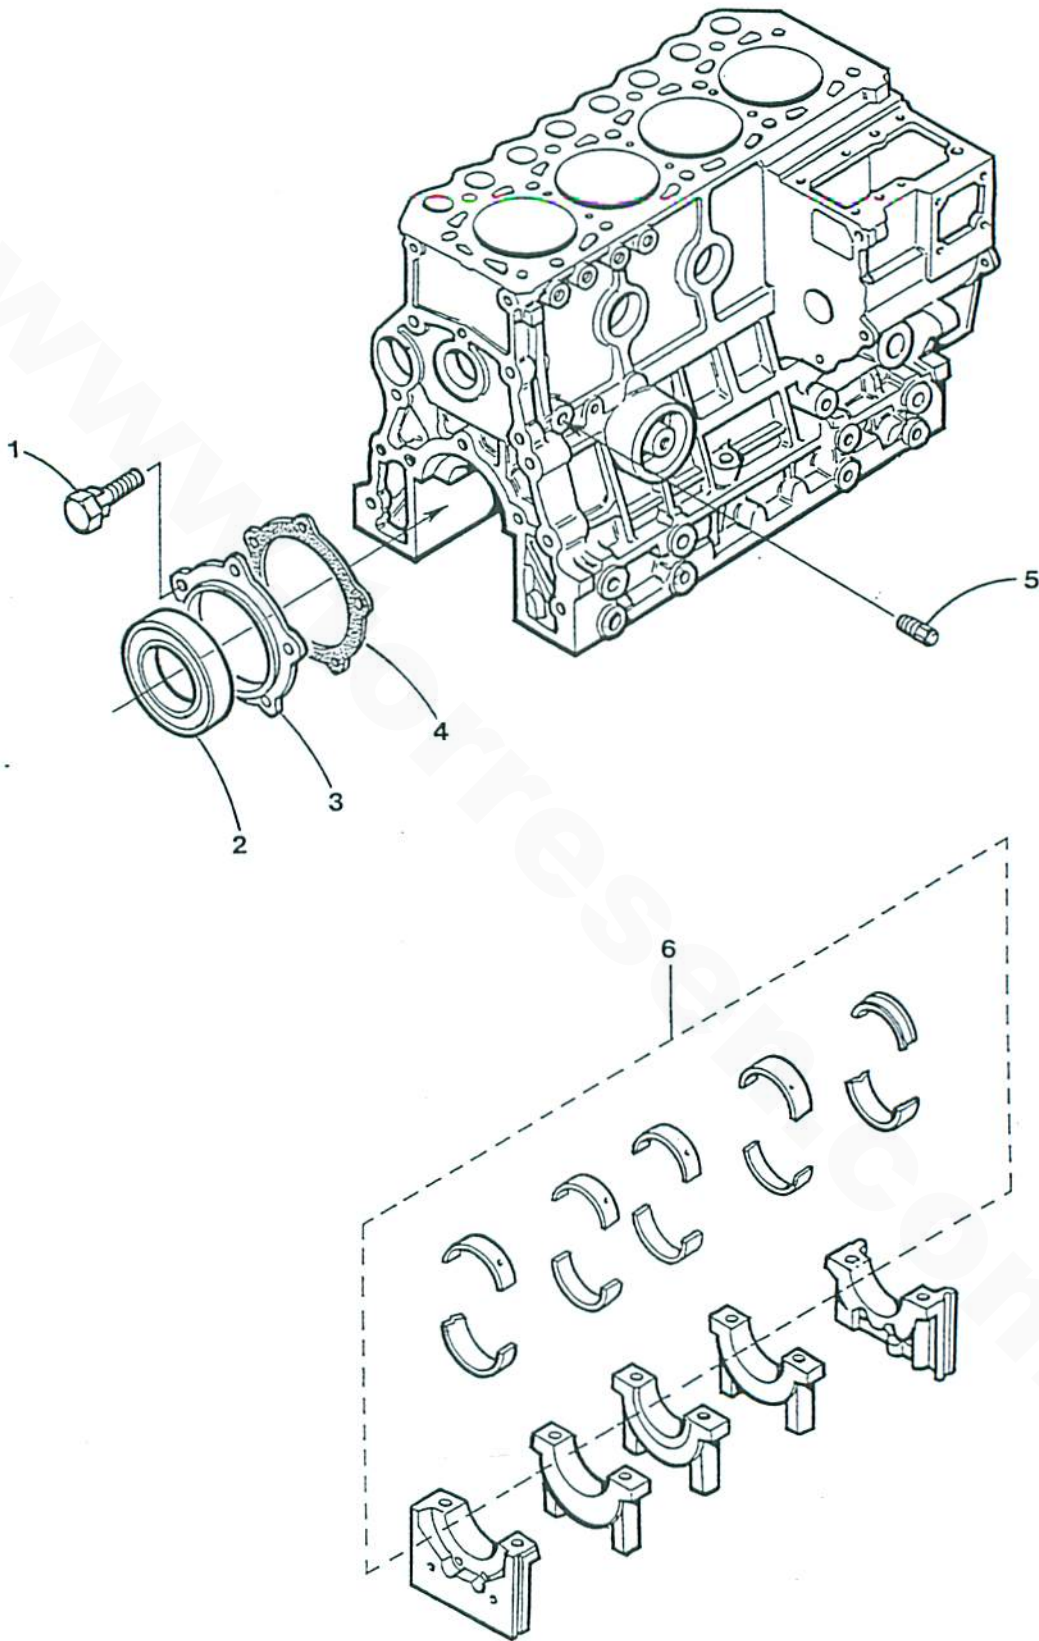

CRANKCASE - 44A/B - 12.5 BTDB- 15.0 BTDC

CRANKCASE - 44A/B - 12.5 BTDB- 15.0 BTDC

Reference #	Part #	Part Name	Remarks	Quantity
1	017196	CAPSCREW	M8 X 20 DIN 933	5
2	030395	SEAL	OIL	1
3	045194	FLANGE	REAR OIL SEAL	1
4	045195	GASKET	OIL SEAL FLANGE	1
5	045395	PLUG	1/4 BSPT HEX HEAD GENSET	1
6-1	037672	BEARING	SET MAIN STD	1
6-2	030484	BEARING	SET MAIN 0.25	1
6-3	037678	BEARING	SET MAIN 0.50	1
6-4	037679	BEARING	SET MAIN 0.75	1

www.torresen.com