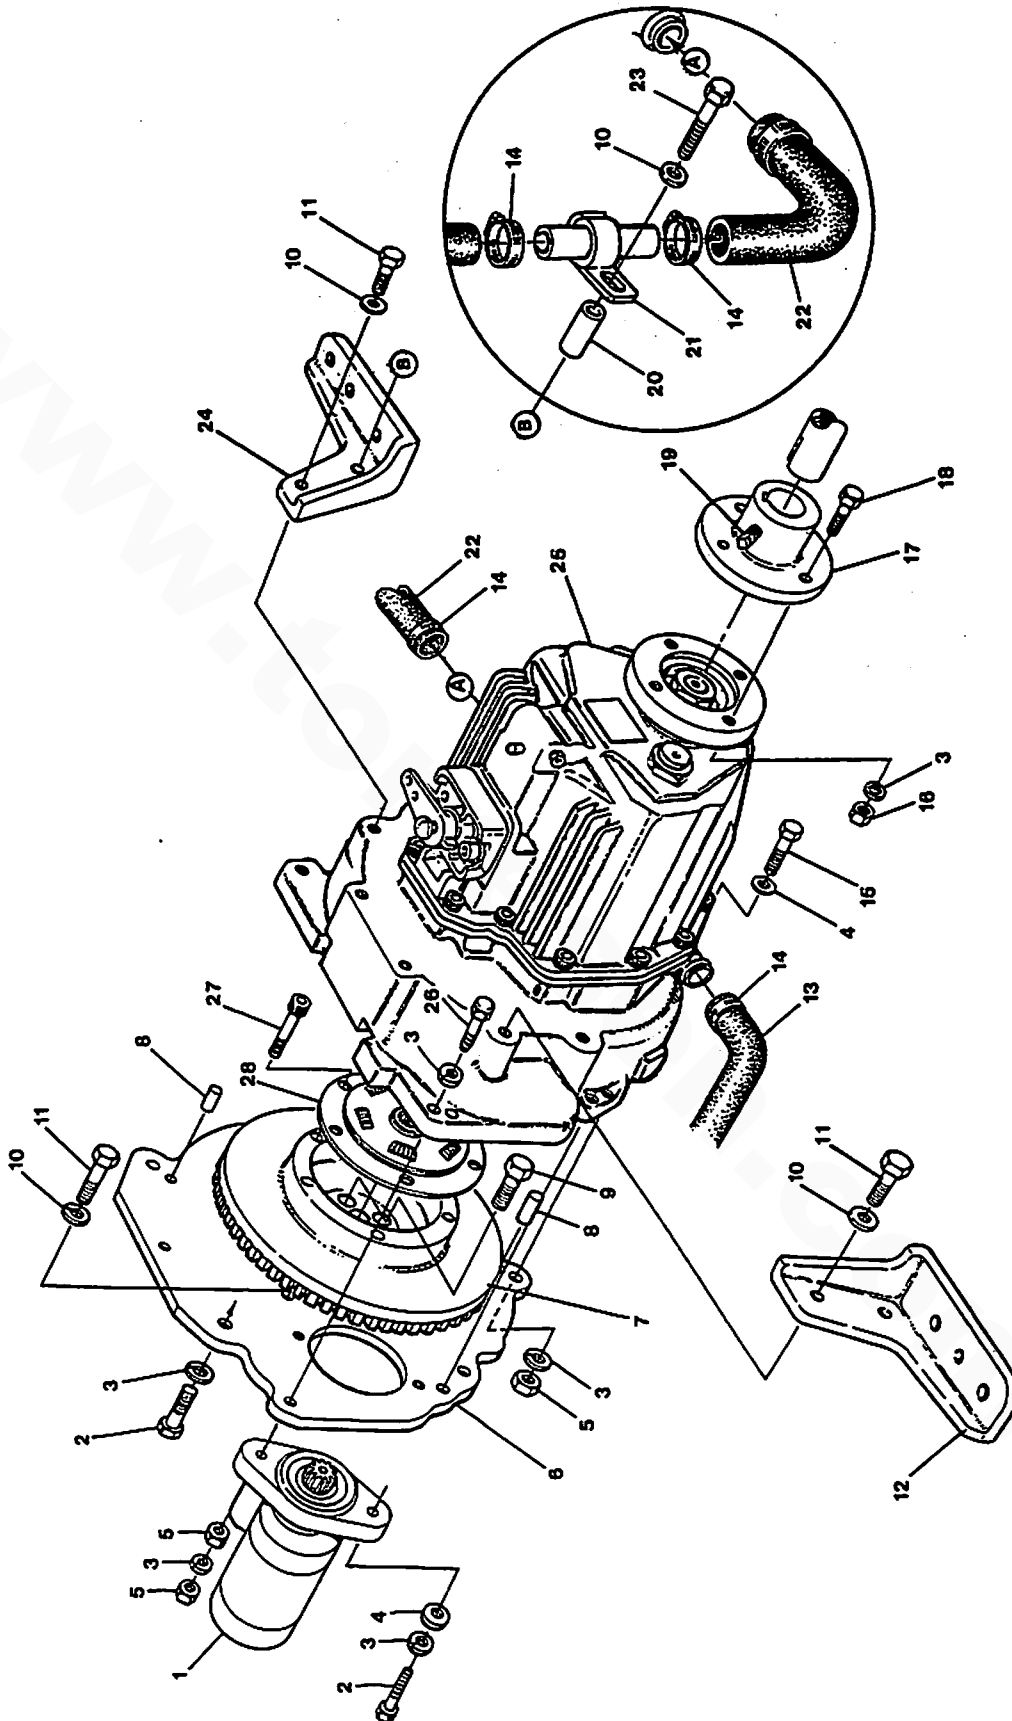

JS TRANSMISSION (STANDARD) - 44A/B

JS TRANSMISSION (STANDARD) - 44A/B

Reference #	Part #	Part Name	Remarks	Quantity
1	030593	MOTOR	STARTER 12 VDC	1
2	034589	CAPSCREW	M10 X 30 DIN 933	5
3	019262	LOCKWASHER	M10 DIN 127	14
4	031789	WASHER	M10 DIN 125	5
5	015887	NUT	M10 DIN 934	4
6	043416	PLATE	BACK	1
7	041768	FLYWHEEL	INCLUDING RING GEAR 30230	1
8	013919	DOWEL	BACKPLATE TO HOUSING	2
9	033279	BOLT	FLYWHEEL	4
10	031792	LOCKWASHER	M12 DIN 127	12
11	031834	CAPSCREW	M12 X 1.25 X 30 DIN 961	11
12	042030	MOUNT	REAR LEFT	1
13	044379	HOSE	SEA WATER PUMP TO TRANSMISSION	1
14	011405	CLAMP	HOSE 16	4
15	034470	CAPSCREW	M10 X 45 DIN 931	2
16	024950	NUT	M10 X 1.25 DIN 934	4
17-1	023706	COUPLING	0.75 BORE	1
17-2	023707	COUPLING	0.875 BORE	1
17-3	023708	COUPLING	1.0 BORE	1
17-4	023709	COUPLING	1.125 BORE	1
17-5	023710	COUPLING	1.25 BORE	1
17-6	023711	COUPLING	1.375 BORE	1
17-7	023712	COUPLING	1.5 BORE	1
18	031228	CAPSCREW	M10 X 1.25 X 30 DIN 961	4
19-1	023651	SETSCREW	COUPLING 3/8 NC X 3/4	2
19-2	023652	SETSCREW	COUPLING 3/8 NC X 1	2
20	034189	SPACER	BRACKET	1
21	037504	CONNECTOR	INCLUDING BRACKET-SEA WATER INLET	1
22	037456	HOSE	TRANSMISSION TO CONNECTOR	1
23	037507	CAPSCREW	M12 X 1.25 X 80 DIN 960	1
24	042032	MOUNT	REAR RIGHT	1
25	035822	GEAR	MODEL JS 2 . 47 : 1	1
26	035307	CAPSCREW	M10 X 65 DIN 912	1
27	024778	SCREW	DAMPER	5
28	030940	DAMPER	BW/JS TRANSMISSION	1