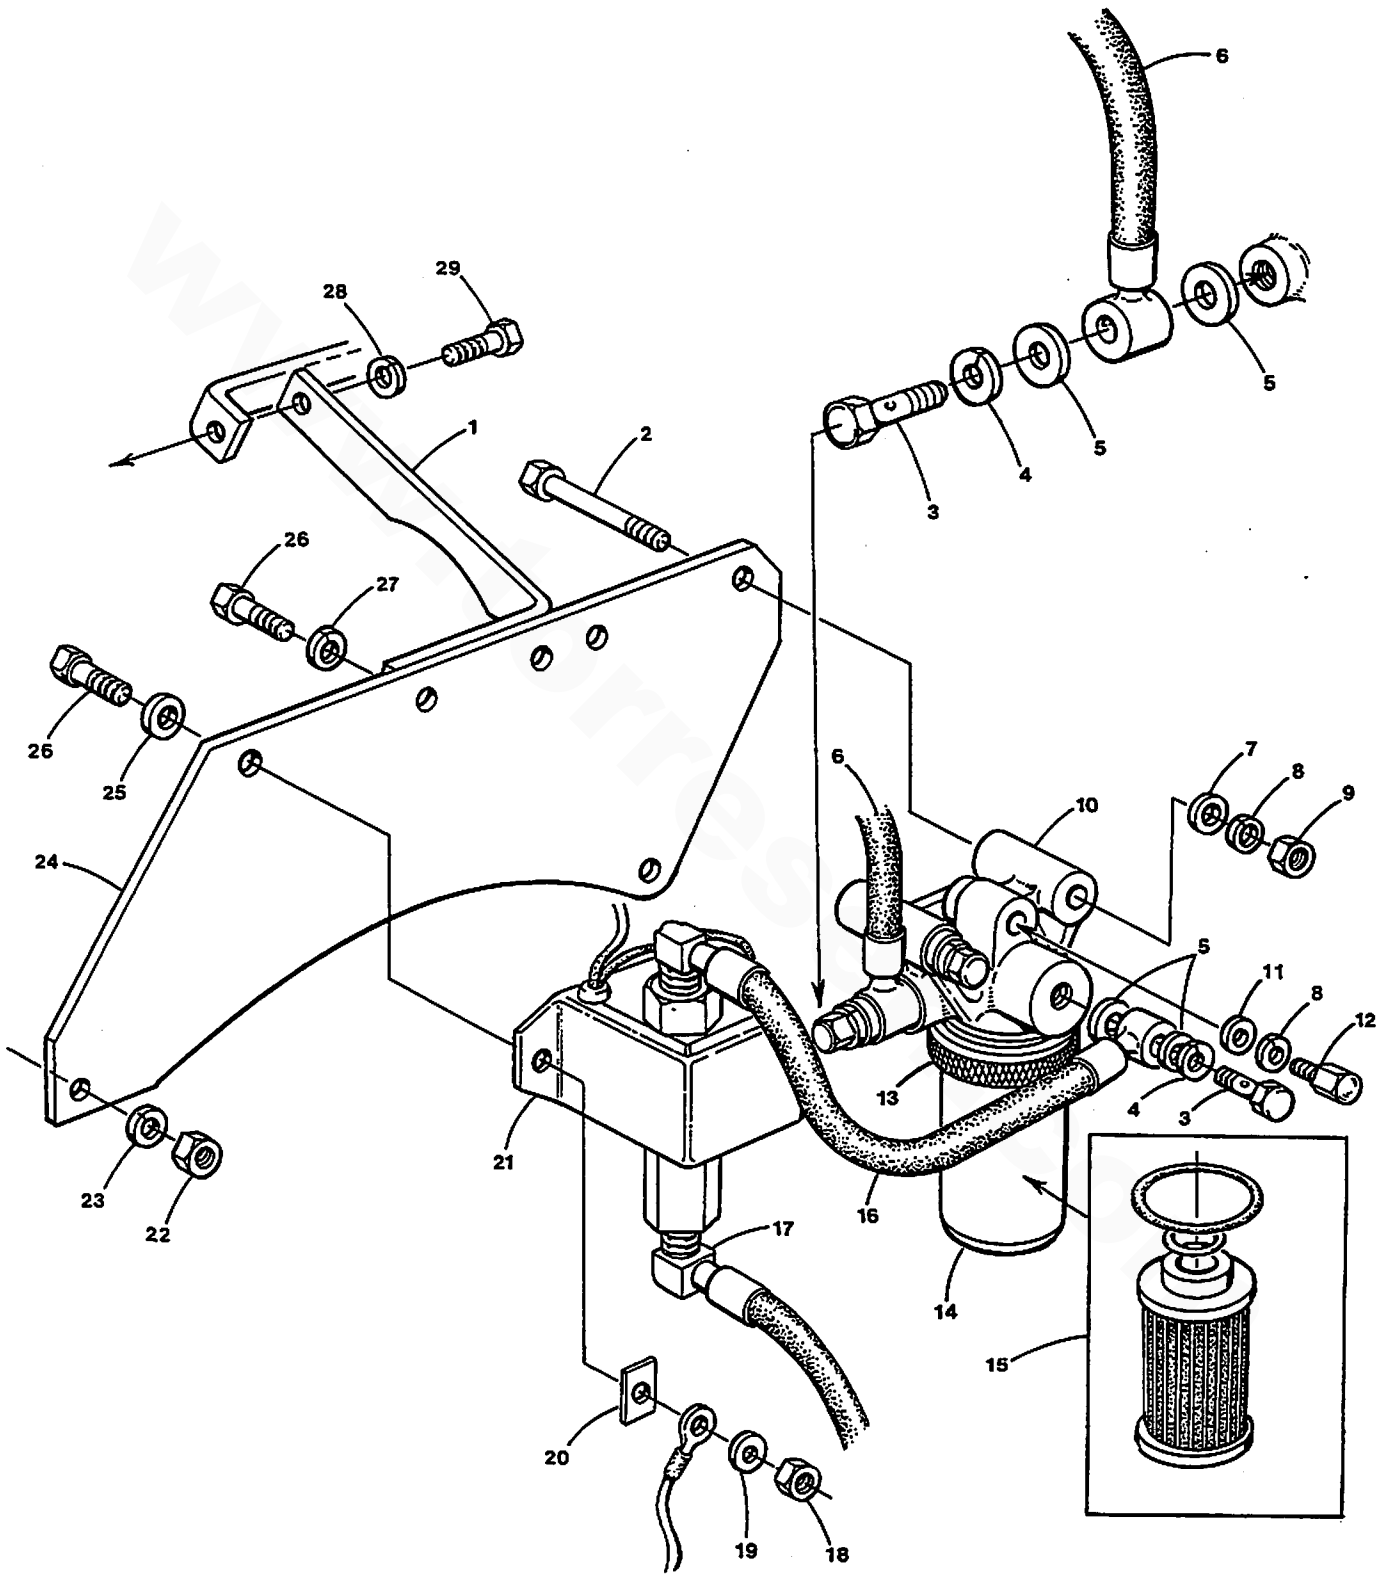

FUEL LIFT PUMP & FUEL FILTER - 44A/B

FUEL LIFT PUMP & FUEL FILTER - 44A/B

Reference #	Part #	Part Name	Remarks	Quantity
1	044074	BRACKET	SUPPORT LIFT PUMP BRACKET	1
2	031225	CAPSCREW	M8 X 60 DIN 931	2
3	024984	BOLT	BANJO M14	2
4	024972	WASHER	BANJO M14 ALUMINUM	1
5	030291	WASHER	BANJO M14	2
6	043881	HOSE	FILTER TO INJECTION PUMP - PROP	1
7	031787	WASHER	M8 DIN 125	2
8	031786	LOCKWASHER	M8 DIN 127	3
9	018242	NUT	M8 DIN 934	2
10	030210	FILTER	FUEL	1
11	030289	WASHER	BANJO M8	1
12	044243	CAPSCREW	M8 X 14 DIN 933	1
13	046669	RETAINER	FUEL FILTER	1
14	030199	CUP	FUEL FILTER	1
15	030200	ELEMENT	FUEL FILTER INCL O-RINGS	1
16	034741	HOSE	LIFT PUMP TO FILTER INCL ELBOW	1
17	013340	ELBOW	1/8 NPT STREET 90 BRASS	1
18	015812	NUT	M6 DIN 934	2
19	031783	LOCKWASHER	M6 DIN 127	2
20	044164	BRACKET	LIFT PUMP SUPPORT	2
21	039275	PUMP	FUEL LIFT 12 VDC	1
22	018242	NUT	M8 DIN 934	1
23	031786	LOCKWASHER	M8 DIN 127	1
24-1	034422	BRACKET	LIFT PUMP AND FILTER - JS TRANS.	1
24-2	039959	BRACKET	LIFT PUMP AND FILTER	1
25	031784	WASHER	M6 DIN 125	2
26	018804	CAPSCREW	M6 X 20 DIN 933	2
27	031783	LOCKWASHER	M6 DIN 127	1
28	019262	LOCKWASHER	M10 DIN 127	1
29	024951	CAPSCREW	M10 X 1.25 X 20 DIN 961	1