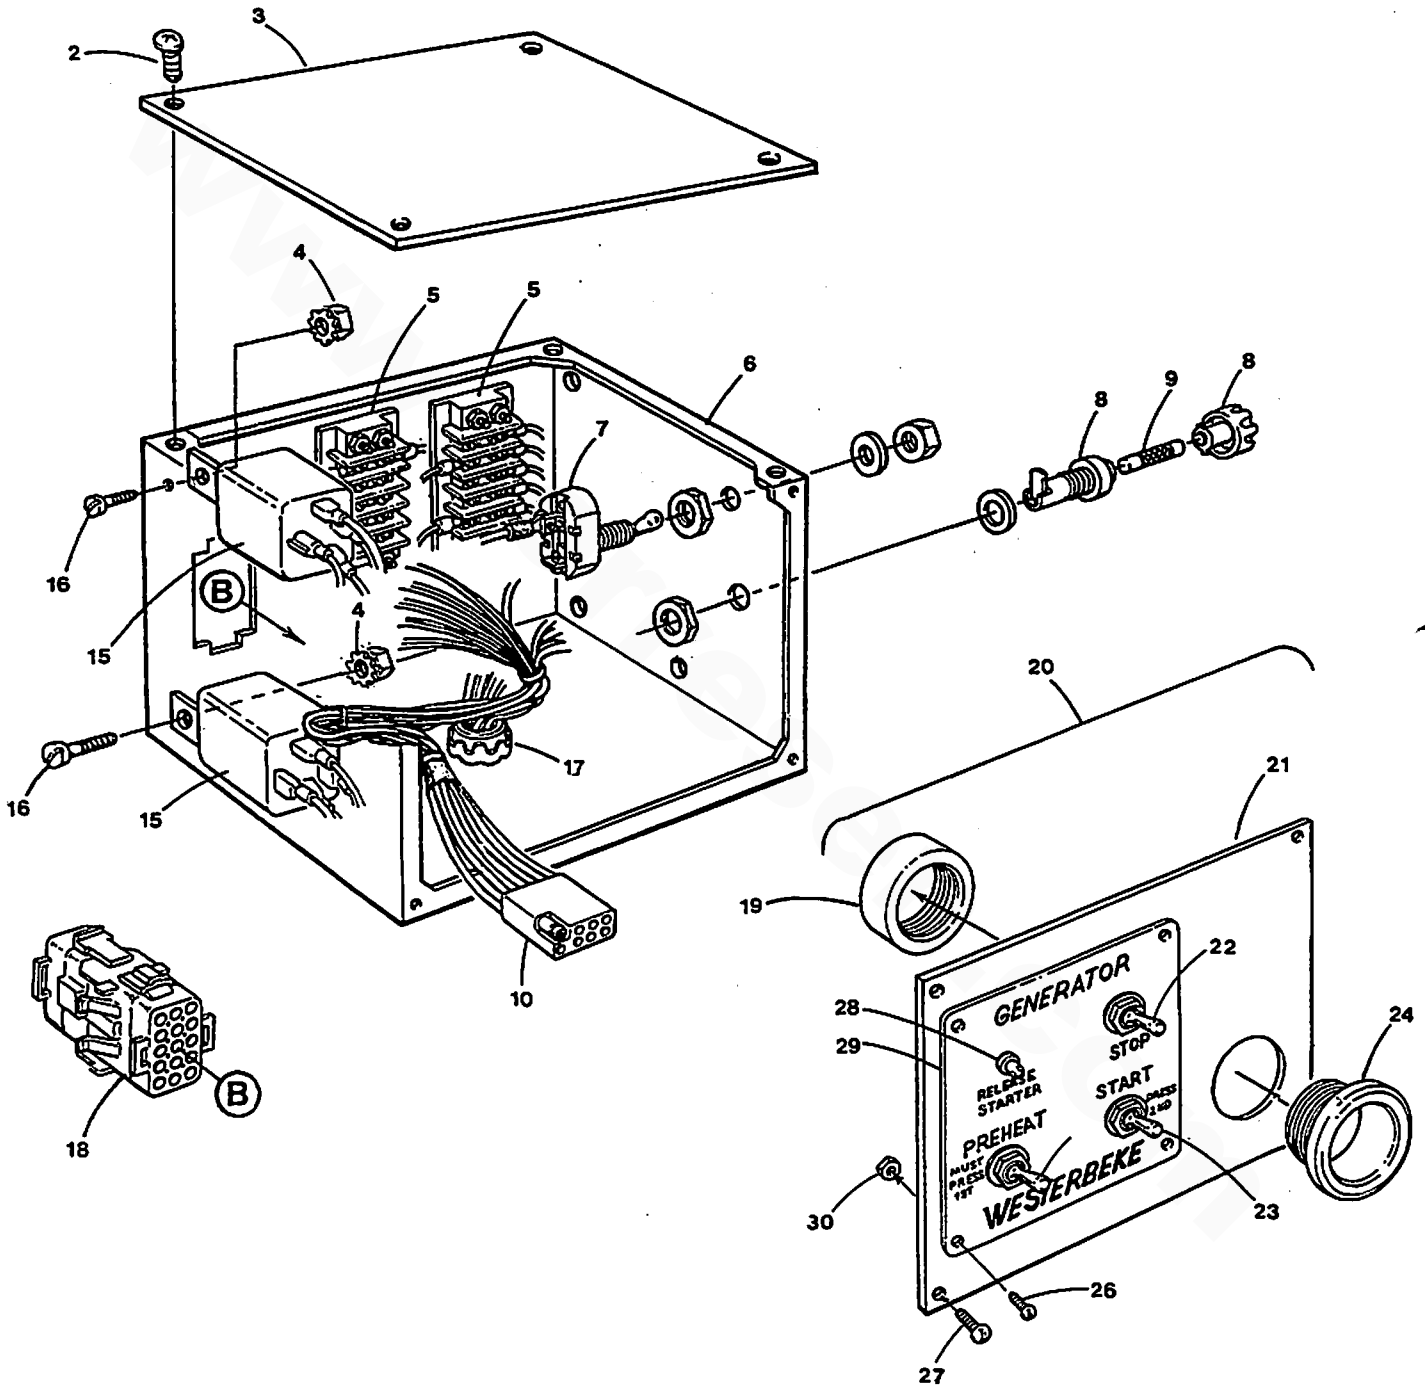

CONTROL PANEL - REMOTE START/STOP - 12.5 BTDB- 15.0 BTDC

CONTROL PANEL - REMOTE START/STOP - 12.5 BTDB- 15.0 BTDC

Reference #	Part #	Part Name	Remarks	Quantity
1-1	044360	PANEL	BOX & HARNESS 12 VDC	1
1-2	044363	PANEL	BOX & HARNESS 24 VDC (OPT'L)	1
2	031891	SCREW	8-32 X 3/8 TRUSS HEAD SS	4
3	040185	COVER	PANEL BOX	1
4	200125	NUT	10-32 KEPS	2
5	039928	BLOCK	TERMINAL 10 POSITION	2
6	043840	BOX	GENSET CONTROL PANEL	1
7	033259	SWITCH	EMERGENCY STOP	1
8	043747	HOLDER	FUSE	1
9	033769	FUSE	8 AMP	1
10	043737	HARNESS	GENSET PANEL BOX	1
15-1	037833	RELAY	12 VDC	2
15-2	039858	RELAY	24 VDC (OPT'L)	2
16	031872	SCREW	10-32 X 1/2 SS BINDING HEAD	2
17	023937	BUSHING		1
18-1	043818	CONNECTOR	MALE JUMPER-IF REMOTE PNL NOT INSTALLED	1
18-2	043746	CONNECTOR	ASSEMBLY FEMALE FOR REMOTE PANEL	1
19	011812	BUSHING	INSULATED FEMALE 1.25	1
20-1	042448	PANEL	START-STOP 12 VDC	1
20-2	044826	PANEL	REMOTE CONTROL 12 VDC INCL HOURMETER	1
20-3	042620	PANEL	START-STOP 24 VDC INCL HOURMETER	1
21-1	043950	PLATE	PANEL BOX RED	1
21-2	043929	PLATE	PANEL BOX WHITE	1
22	024731	SWITCH	STOP	1
23	024732	SWITCH	PREHEAT & START	2
24	011811	BUSHING	INSULATED MALE 1.25	1
25	042388	HOURMETER	12/24 VDC	1
26	039004	SCREW	6-32 X 1/4 FLAT HEAD BLACK SS	4
27	034421	SCREW	8-32 X 3/8 TRUSS HEAD BLACK SS	4
28	032975	LED		1
29	024943	PANEL	REMOTE CONTROL	1
30	050234	NUT	6-32 KEPS	4
31	042447	CABLE	8 PIN FOR 42448 & 42620 (NOT SHOWN)	1
32-1	044442	DIAGRAM	WIRING START/STOP/HOURMETER	1
32-2	043909	DIAGRAM	WIRING PANEL42448	1
33	041081	DIODE	NOT SHOWN	1