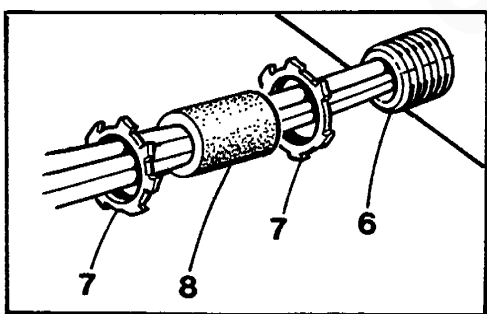

WESTERBEKE 20.0-25.0 BEG - AC OUTPUT CIRCUIT BREAKER 1 PHASE

REF	PN	NAME	REMARKS	QUAN
1-1	042301	KIT	AC BREAKER 20.0 BEG 60HZ REF 2 THRU 20	1
1-2	039495	KIT	AC BREAKER 25.0 BEG 60HZ REF 2 THRU 20	1
2	031891	SCREW	8-32 X 3/8 SS TRUSS HEAD	6
3-1	043725	COVER	BOX 43724	1
3-2	038966	COVER	BOX 41115	1
4	039082	GUARD		1
5	031852	SCREW	6-32 X 1/4 SS BINDING HEAD	4
6	040996	NIPPLE	1.25"	1
7	038524	NUT	1.25"	4
8	039149	INSULATOR	PROTECT WIRES	1
9-1	042696	BREAKER	CIRCUIT 90 AMP IP 20.0 BEG	1
9-2	043794	BREAKER	CIRCUIT 100 AMP IP 25.0 BEG	1
10	032493	LOCKWASHER	1/4 INTERNAL TOOTH BRONZE	2
11	032498	NUT	1/4NC HEX BRASS	2
12	032499	WASHER	FLAT 1/4 BRASS	2
13	039148	WIRE	WHITE 60 HZ	1
14-1	043724	BOX	CIRCUIT BREAKER FROM JAN 2000	1
14-2	041115	BOX	CIRCUIT BREAKER TO DEC 99	1
15	039147	WIRE	BLACK 60 HZ	1
16	039147	WIRE	BLACK 60 HZ	1
17	031750	NUT	1/4NC	AR
18	031753	WASHER	FLAT 1/4	AR
19	038622	CAPSCREW	1/4NC X 1 BRONZE FULLY THREADED	1
20-1	041462	CONNECTOR	BOX 1.5"	1
20-2	036737	CONNECTOR	BOX 1.25" TO JUNE 2000	1
21	044343	SPACER	BOX TO HOUSING	1
22	031786	LOCKWASHER	M 8 DIN 127	4
23	031225	CAPSCREW	M 8 X 60 DIN 931	47
24	042719	DIAGRAM	AC OUTPUT & CIRCUIT BREAKER WIRING	1