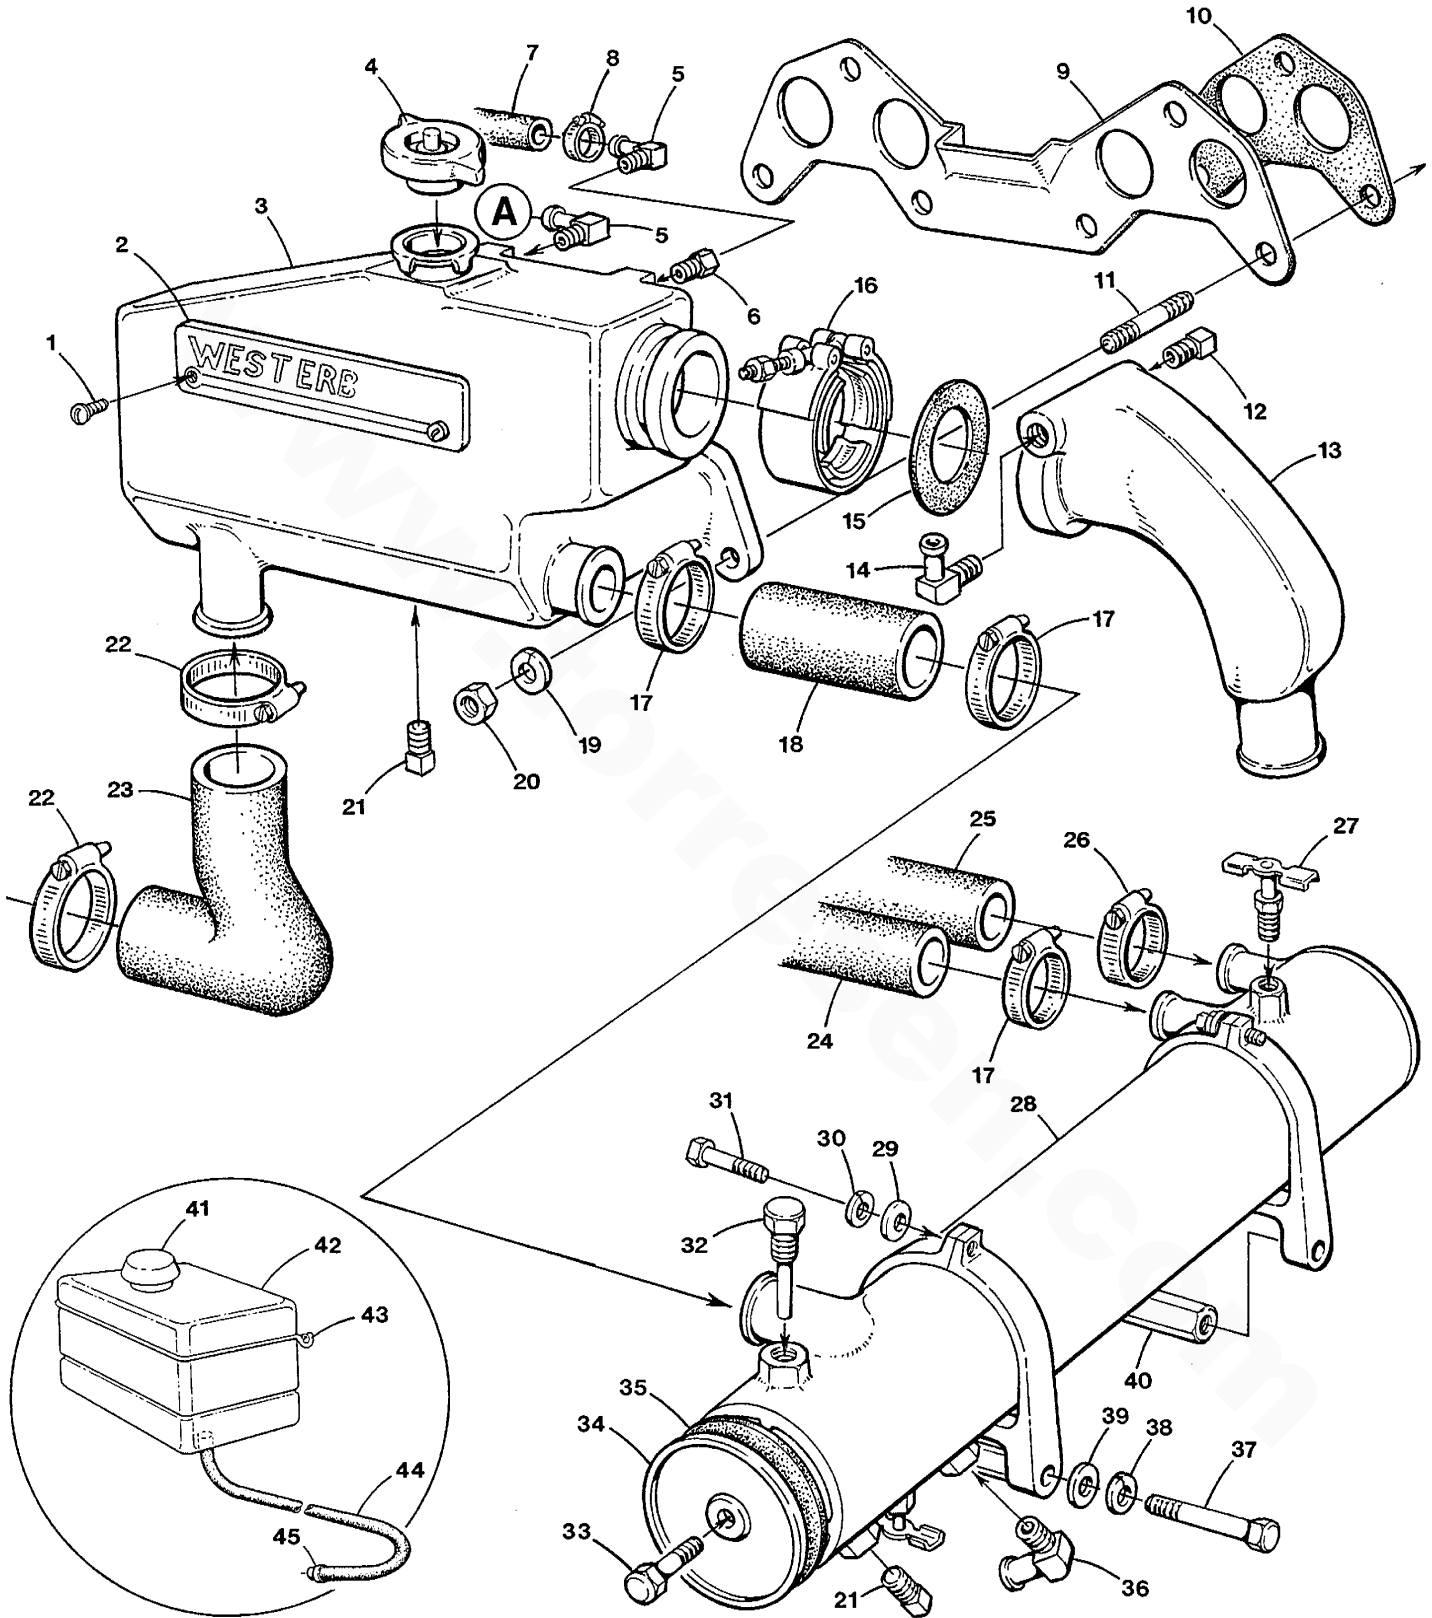

WESTERBEKE 20.0-25.0 BEG - EXHAUST MANIFOLD AND HEAT EXCHANGER

Engine parts from Torrsen Marine - www.torresen.com - 231-759-8596

WESTERBEKE 20.0-25.0 BEG - EXHAUST MANIFOLD AND HEAT EXCHANGER

REF	PN	NAME	REMARKS	QUAN
1	031935	SCREW	8-32 X 1/4 SS OVAL HEAD	2
2	035411	NAMEPLATE		1
3	041790	MANIFOLD	EXHAUST INCLUDING CAP	1
4	024306	CAP	PRESSURE	1
5	024907	ELBOW	1/8NPT TO 5/16 HOSE	2
6	013339	ADAPTER	1/8NPT MALE TO FEMALE	1
7	035435	HOSE	BYPASS - INCHES REQUIRED	27
8	024906	CLAMP	HOSE	1
9	040835	SHIELD	HEAT INCLUDING GASKETS	1
10	040836	GASKET	MANIFOLD TO HEAD	2
11	015830	STUD	M 8 X 25 DIN 939	6
12	036849	PLUG	3/4NPT SQUARE HEAD BRASS	1
13-1	038760	ELBOW KIT	70 DEG WATER INJECTED 2" HOSE INCL 12-161	
13-2	039334	ELBOW KIT	70 DEG WATER INJECTED 3" HOSE INCL 12-161	
14	036614	ELBOW	3/4NPT TO 1" HOSE	1
15	038221	GASKET	EXHAUST ELBOW TO MANIFOLD	1
16	038153	CLAMP	EXHAUST ELBOW TO MANIFOLD	1
17	038193	CLAMP	HOSE 28	3
18	038848	HOSE	1-3/4" - INCHES REQUIRED	4
19	031786	LOCKWASHER	M 8 DIN 127	6
20	018242	NUT	M 8 DIN 934	6
21	035747	PLUG	1/2NPT SQUARE HEAD BRASS	2
22	021122	CLAMP	HOSE 24	2
23	040554	HOSE	MANIFOLD TO PUMP	1
24	038848	HOSE	1-3/4" - INCHES REQUIRED	19
25	011779	HOSE	1" - INCHES REQUIRED	25
26	011386	CLAMP	HOSE 12	1
27	011471	PETCOCK	1/8NPT	2
28-1	038300	EXCHANGER	HEAT	1
28-2	041301	EXCHANGER	HEAT CUPRO-NICKLE	1
29	031753	WASHER	FLAT 1/4	2
30	031752	LOCKWASHER	1/4	2
31	031506	CAPSCREW	1/4NC X 1-1/4	2
32	011885	ZINC		1
33	022852	CAPSCREW	3/8NC X 3/4 BRASS	2
34	022850	COVER	EXCHANGER END	2
35-1	022851	GASKET	EXCHANGER END COVER	2
35-2	019321	O-RING	EXCHANGER END COVER	2
36	036614	ELBOW	3/4NPT TO 1" HOSE	1
37	013619	CAPSCREW	M 8 X 30 DIN 933	2
38	031786	LOCKWASHER	M 8 DIN 127	2
39	031787	WASHER	M 8 DIN 125	2
40-1	039076	SPACER	EXCHANGER MOUNT	2
40-2	019262	LOCKWASHER	M10 DIN 127	2
41	024858	CAP	COOLANT RECOVERY TANK	1
42	024977	TANK KIT	COOLANT RECOVERY INCLUDING REF 41-45	1
43	024786	STRAP	COOLANT RECOVERY TANK MOUNTING	1
44	024637	TUBING	MANIFOLD TO TANK - INCHES REQUIRED	72
45	024906	CLAMP	HOSE	2