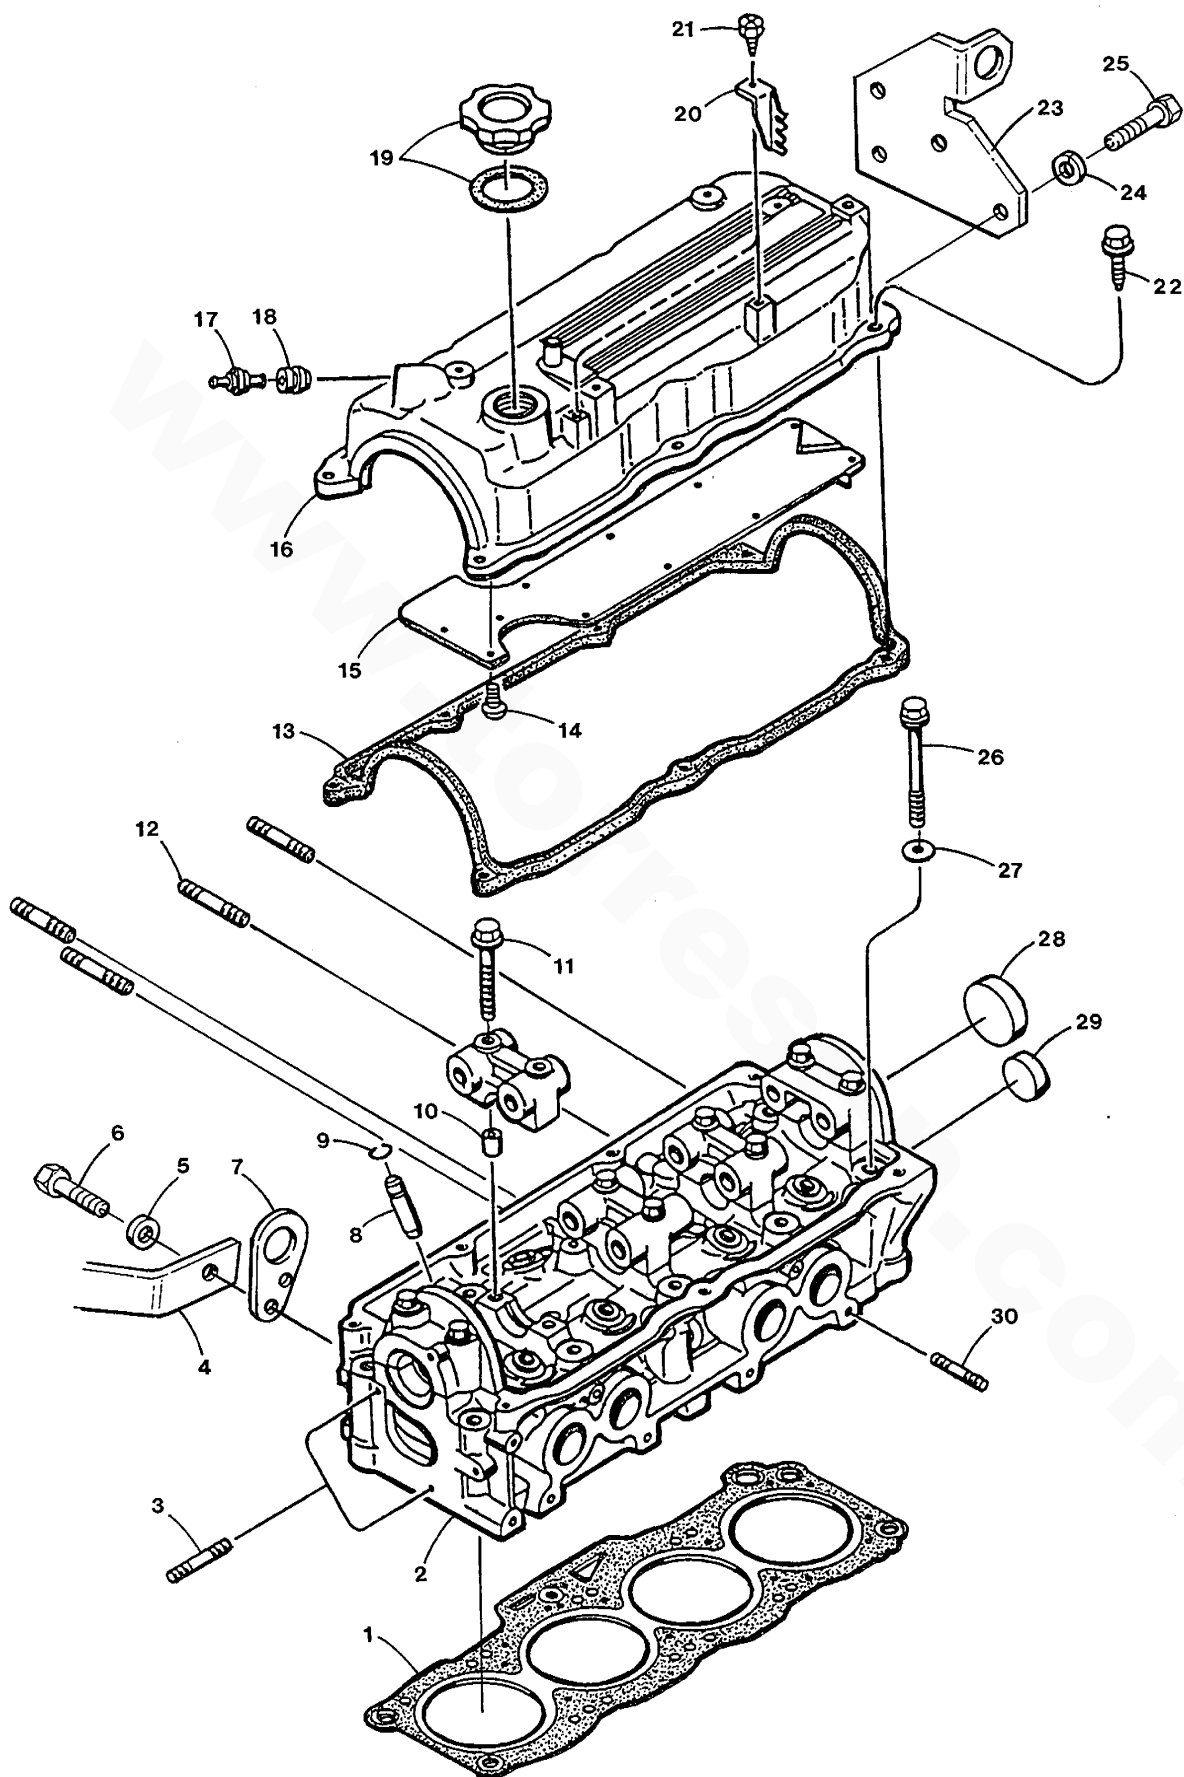

WESTERBEKE 20.0-25.0 BEG - CYLINDER HEAD

WESTERBEKE 20.0-25.0 BEG - CYLINDER HEAD

REF	PN	NAME	REMARKS	QUAN
1	040772	GASKET	HEAD	1
2	040757	HEAD	CYLINDER	1
3	042186	STUD	M 8 X 28 DIN 939	2
4	040618	BRACKET	GOVERNOR SUPPORT	1
5	031786	LOCKWASHER	M 8 DIN 127	1
6	013630	CAPSCREW	M 8 X 25 DIN 933	1
7	040611	EYE	LIFTING	1
8	040773	GUIDE	VALVE INCLUDING CLIP	8
9	034118	CLIP	VALVE GUIDE	8
10	034167	DOWEL	TUBULAR	10
11	045392	CAPSCREW	M 8 X 65 JIS-FLANGE 8T	10
12	015830	STUD	M 8 X 25 DIN 939	6
13	040771	GASKET	ROCKER COVER	1
14	034172	SCREW	M 4 X 8	10
15	040770	PLATE	OIL BAFFLE	1
16	040768	COVER	ROCKER INCLUDING REF 14-15	1
17	033808	VALVE	PCV	1
18	034078	SEAL	PCV VALVE	1
19	040151	CAP	OIL FILL INCLUDING GASKET	1
20	040769	BRACKET	PLUG WIRES	2
21	034175	SCREW	M 5 X 12 TAPPING	2
22	044030	CAPSCREW	M 6 X 30 JIS-FLANGE	7
23	040557	BRACKET	COIL	1
24	031786	LOCKWASHER	M 8 DIN 127	2
25	017196	CAPSCREW	M 8 X 20 DIN 933	2
26	040760	BOLT	CYLINDER HEAD	10
27	040761	WASHER	CYLINDER HEAD BOLT	10
28	040767	PLUG	HEAD	1
29	033657	PLUG	EXPANSION 40MM DIN 443	1
30	015830	STUD	M 8 X 25 DIN 939	6