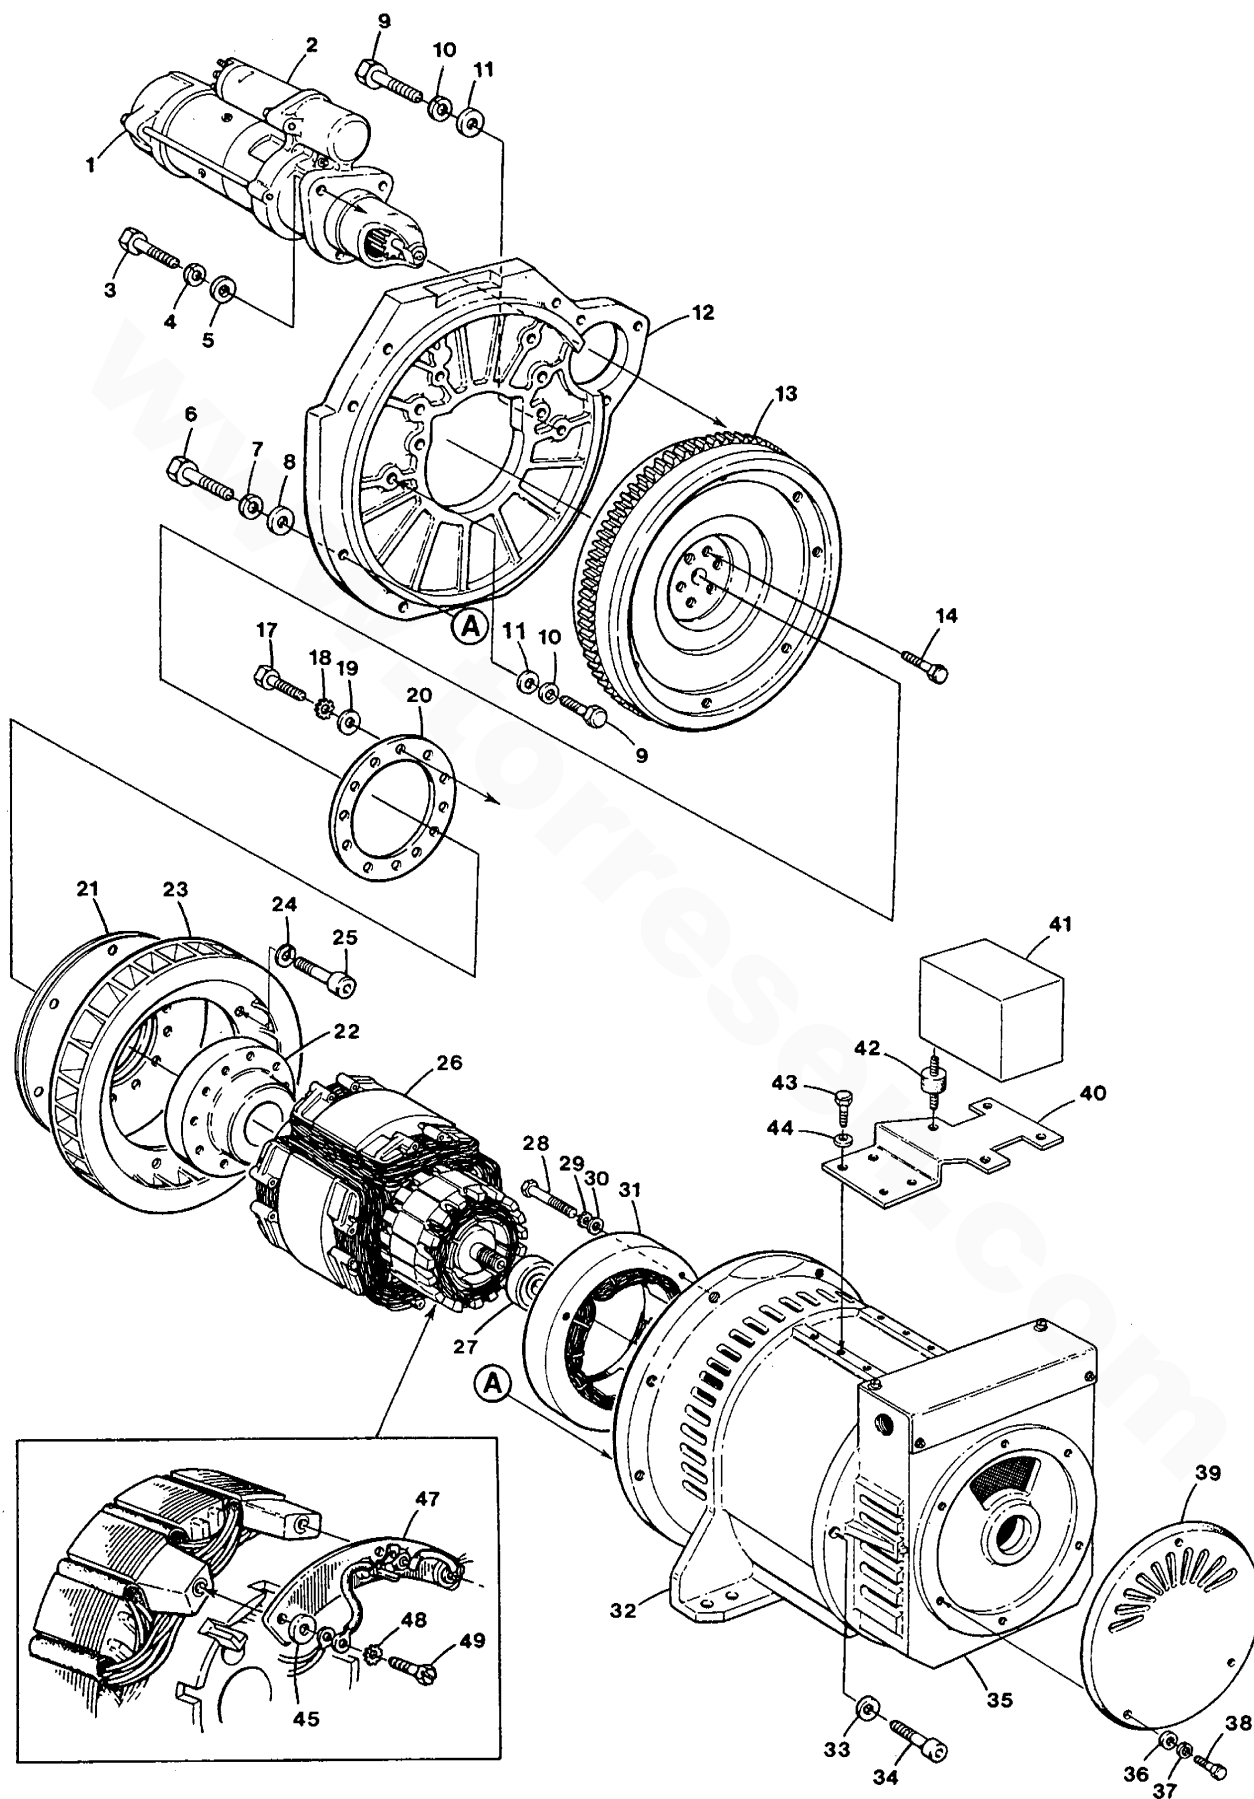

WESTERBEKE 20.0-25.0 BEG - BACK END - GENERATOR

WESTERBEKE 20.0-25.0 BEG - BACK END - GENERATOR

REF	PN	NAME	REMARKS	QUAN
1	038384	MOTOR	STARTER 12 VDC	1
2	039523	SOLENOID	STARTER MOTOR 38384 12 VDC	1
3	013631	CAPSCREW	M10 X 55 DIN 933	3
4	019262	LOCKWASHER	M10 DIN 127	3
5	031789	WASHER	M10 DIN 125	3
6	034470	CAPSCREW	M10 X 45 DIN 931	7
7	019262	LOCKWASHER	M10 DIN 127	7
8	031789	WASHER	M10 DIN 125	7
9	040603	CAPSCREW	M14 X 1.5 X 45 DIN 961	4
10	031797	LOCKWASHER	M14 DIN 127	4
11	031798	WASHER	M14 DIN 125	4
12	040428	BACKPLATE		1
13-1	040020	FLYWHEEL	INCLUDING RING GEAR	1
13-2	038392	GEAR	RING	1
14	040873	BOLT	FLYWHEEL	6
15	024953	CAPSCREW	M10 X 1.25 X 35 DIN 961	6
16	019262	LOCKWASHER	M10 DIN 127	6
17	013629	CAPSCREW	M10 X 25 DIN 933	10
18	019262	LOCKWASHER	M10 DIN 127	10
19	031789	WASHER	M10 DIN 125	10
20	039869	PLATE	DRIVE DISC TO HUB	1
21	039785	DISC	DRIVE	4
22	039668	HUB	DRIVE	1
23	039637	FAN		1
24	019262	LOCKWASHER	M10 DIN 127	8
25	039318	CAPSCREW	M10 X 25 DIN 912	8
26	039784	ARMATURE		1
27	039638	BEARING	BALL	1
28	030146	CAPSCREW	M 6 X 55 DIN 931	3
29	031783	LOCKWASHER	M 6 DIN 127	3
30	031784	WASHER	M 6 DIN 125	3
31	039639	STATOR	EXCITER	1
32-1	039630	GENERATOR	1 PHASE 20 KW	1
32-2	039665	STATOR	1 PHASE 20KW	1
32-3	039642	STATOR	INCLUDING HOUSING 1 PHASE 20KW	1
32-4	039782	GENERATOR	1 PHASE 25KW	1
32-5	039783	STATOR	1 PHASE 25KW	1
32-6	040564	STATOR	INCLUDING HOUSING 1 PHASE 25KW	1
32-7	039868	GENERATOR	3 PHASE	1
32-8	039870	STATOR	3 PHASE	1
32-9	039873	STATOR	INCLUDING HOUSING 3 PHASE	1
33	031915	LOCKWASHER	M10 DIN 6797A	3
34	039871	CAPSCREW	M10 X 35 DIN 912	3
35	039669	HOUSING	GENERATOR END	1