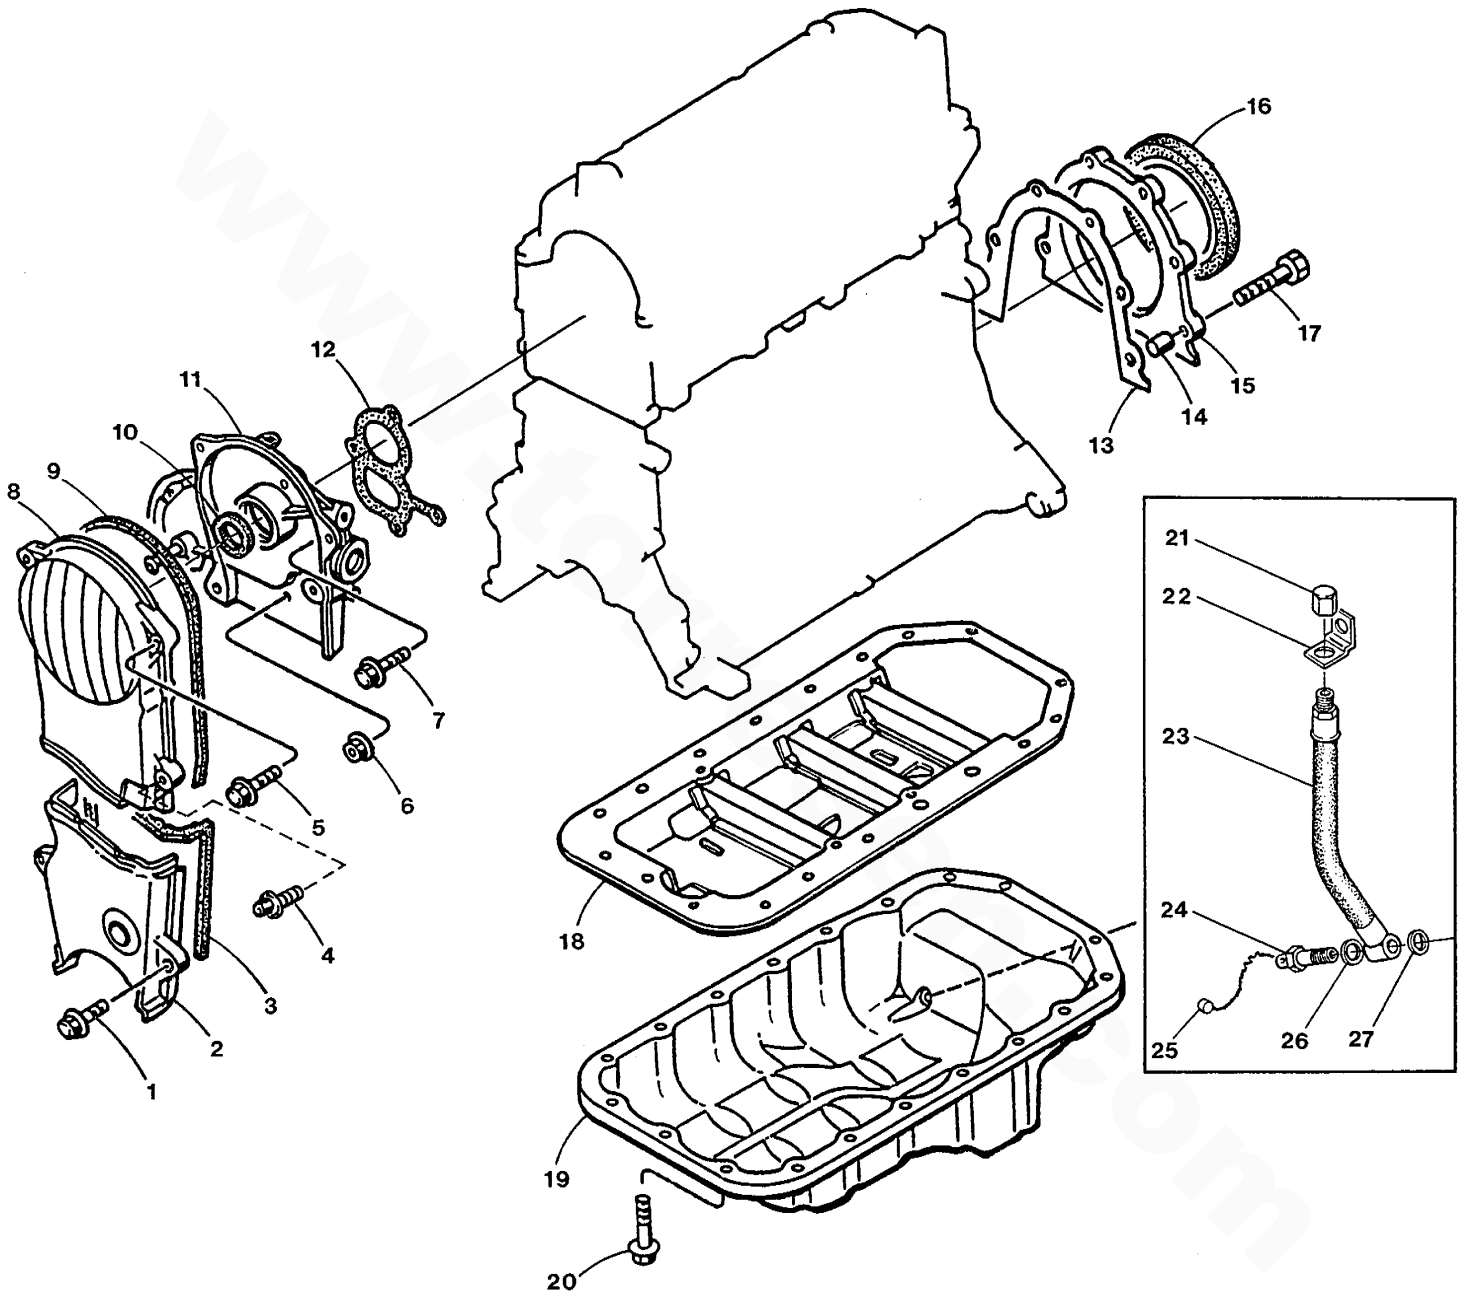

WESTERBEKE 20.0-25.0 BEG - CAMSHAFT AND ROCKER SHAFT

REF	PN	NAME	REMARKS	QUAN
1	040822	SHAFT	ROCKER INTAKE	1
2	040821	ROCKER	INCLUDING SCREW & NUT	4
3	040823	SPRING	ROCKER SHAFT	8
4	040818	ROCKER	INCLUDING SCREW & NUT	4
5	040820	NUT		8
6	040819	SCREW	ROCKER ADJUST	8
7	040824	SHAFT	ROCKER EXHAUST	1
8	034142	COTTER	VALVE	16
9	040813	SEAT	VALVE SPRING UPPER	8
10	040817	SPRING	VALVE OUTER	8
11	040814	SPRING	VALVE INNER	8
12	040815	SEAT	VALVE SPRING LOWER	8
13	040762	SEAL	EXHAUST VALVE	4
14	040816	VALVE	EXHAUST	4
15	040763	SEAL	INTAKE VALVE	4
16	040812	VALVE	INTAKE	4
17	040826	CAMSHAFT	INCLUDING REF 18	1
18	040759	PIN SET	CAMSHAFT	1
19	040827	PULLEY	TIMING BELT	1
20	040825	BELT	TIMING	1
21	040829	WASHER	CAMSHAFT PULLEY	1
22	040828	BOLT	CAMSHAFT PULLEY	1
23	040830	TENSIONER	TIMING BELT	1
24	040831	SPRING	TENSIONER	1
25	045393	CAPSCREW	M10 X 1.25 X 45 JIS-FLANGE	1