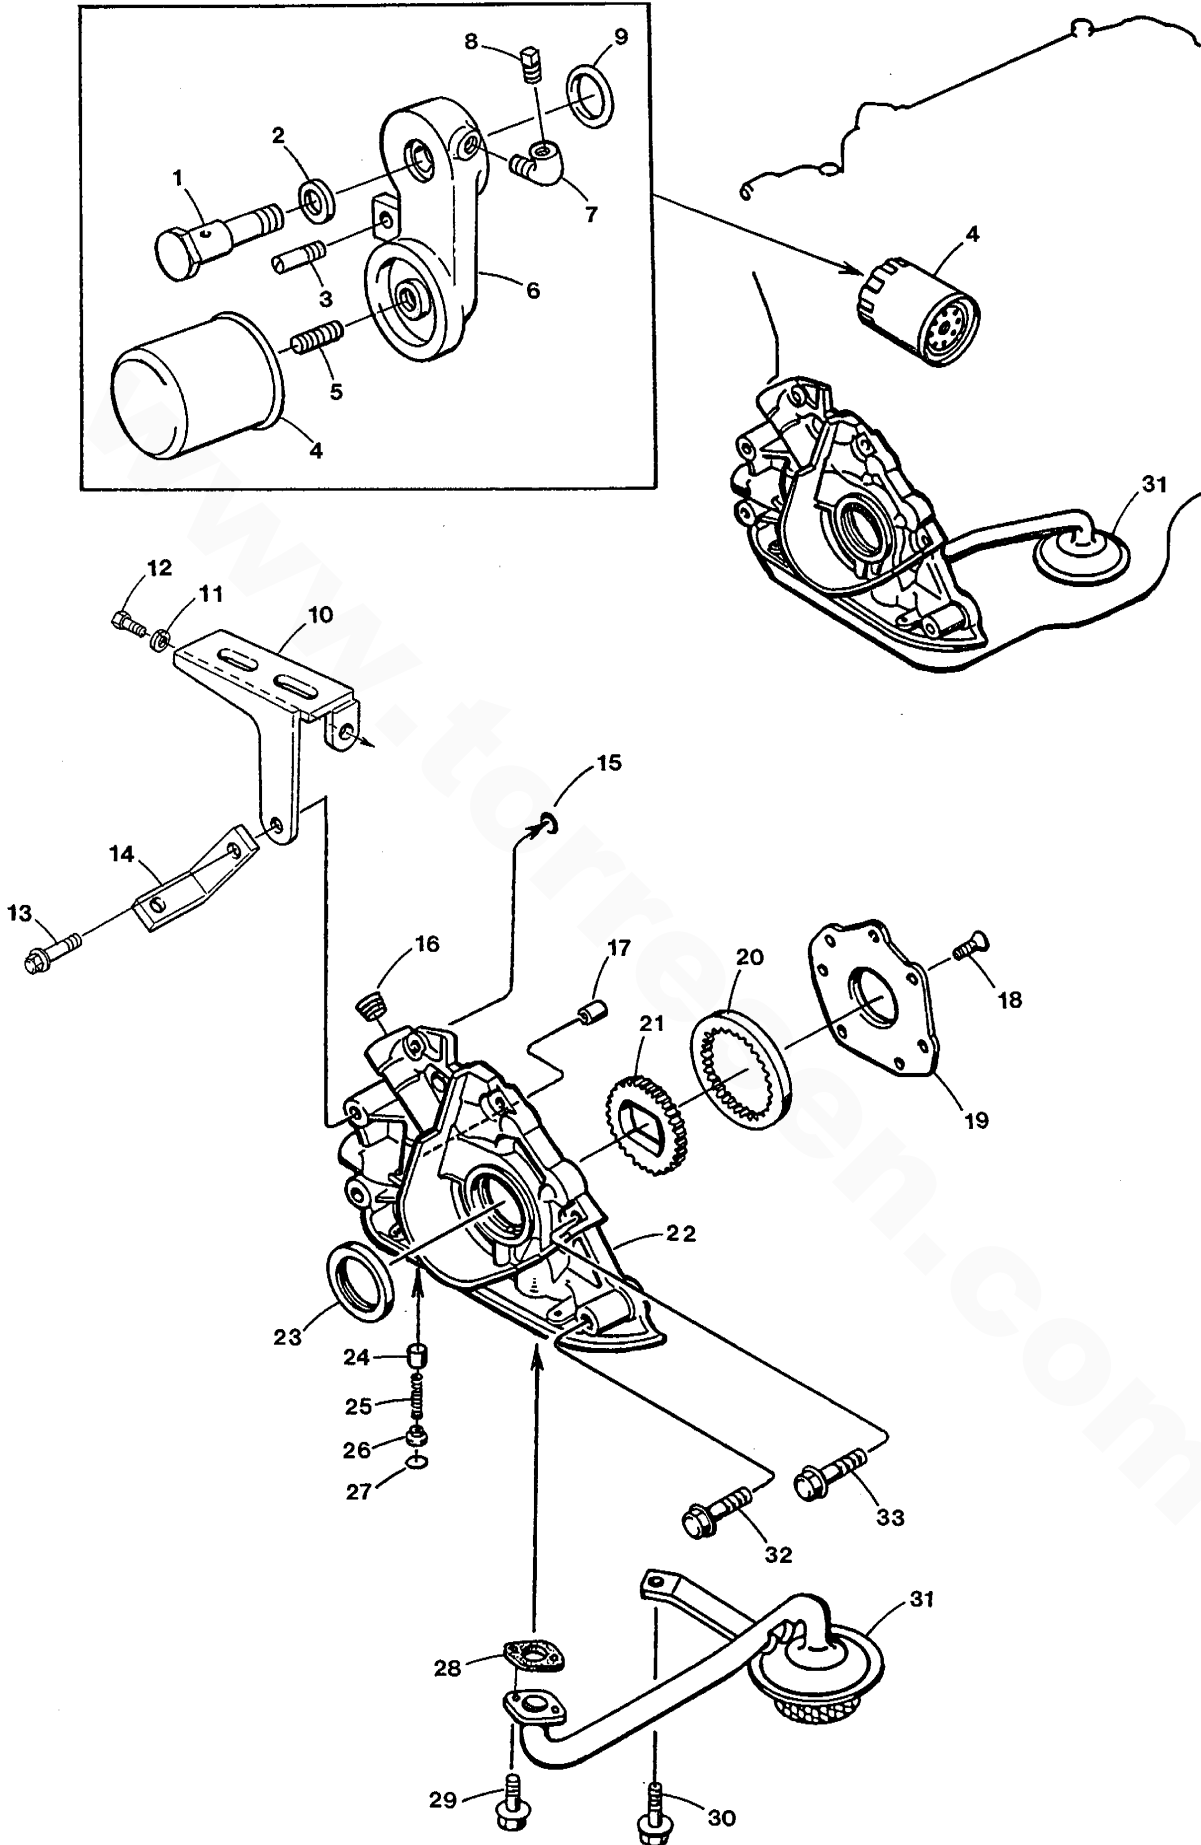

WESTERBEKE 20.0-25.0 BEG - LUBE OIL PUMP AND FILTER

WESTERBEKE 20.0-25.0 BEG - LUBE OIL PUMP AND FILTER

REF	PN	NAME	REMARKS	QUAN
1	040506	BOLT	BANJO	1
2	040507	WASHER		1
3	040508	GUIDE		1
4	036918	FILTER	LUBE OIL	1
5	034663	NIPPLE	OIL FILTER	1
6	040440	ADAPTER	OIL FILTER	1
7	011984	ELBOW	1/8NPT STREET 90 STEEL	1
8-1	019369	PLUG	1/8NPT HEX HEAD BRASS	1
8-2	024132	SENDER	OIL PRESSURE - OPTIONAL	1
9	032148	O-RING		1
10	040208	BRACKET	SEA PUMP	1
11	019262	LOCKWASHER	M10 DIN 127	
12	024952	CAPSCREW	M10 X 1.25 X 25 DIN 961	
13	041431	CAPSCREW	M10 X 1.25 X 60 JIS-FLANGE	1
14	040912	BRACKET	BELT GUARD	1
15	040844	O-RING		1
16	044210	PLUG		1
17	040775	DOWEL	TUBULAR	2
18	040845	SCREW	PUMP COVER	7
19	040843	COVER	OIL PUMP	1
20	040847	GEAR	OIL PUMP OUTER	1
21	040846	GEAR	OIL PUMP INNER	1
22	040840	PUMP	LUBE OIL INCLUDING REF 16 THRU 27	1
23	040790	SEAL	OIL	1
24	040841	PLUNGER	OIL RELIEF VALVE	1
25	040842	SPRING	OIL RELIEF VALVE	1
26	034123	PLUG	OIL RELIEF VALVE	1
27	045390	CIRCLIP		1
28	040849	GASKET	STRAINER TO PUMP	1
29	044029	CAPSCREW	M 6 X 20 JIS-FLANGE	2
30	044027	CAPSCREW	M 6 X 12 JIS-FLANGE	1
31	040848	STRAINER	OIL PICKUP	1
32	041431	CAPSCREW	M10 X 1.25 X 60 JIS-FLANGE	2
33	045391	CAPSCREW	M 8 X 20 JIS-FLANGE	3