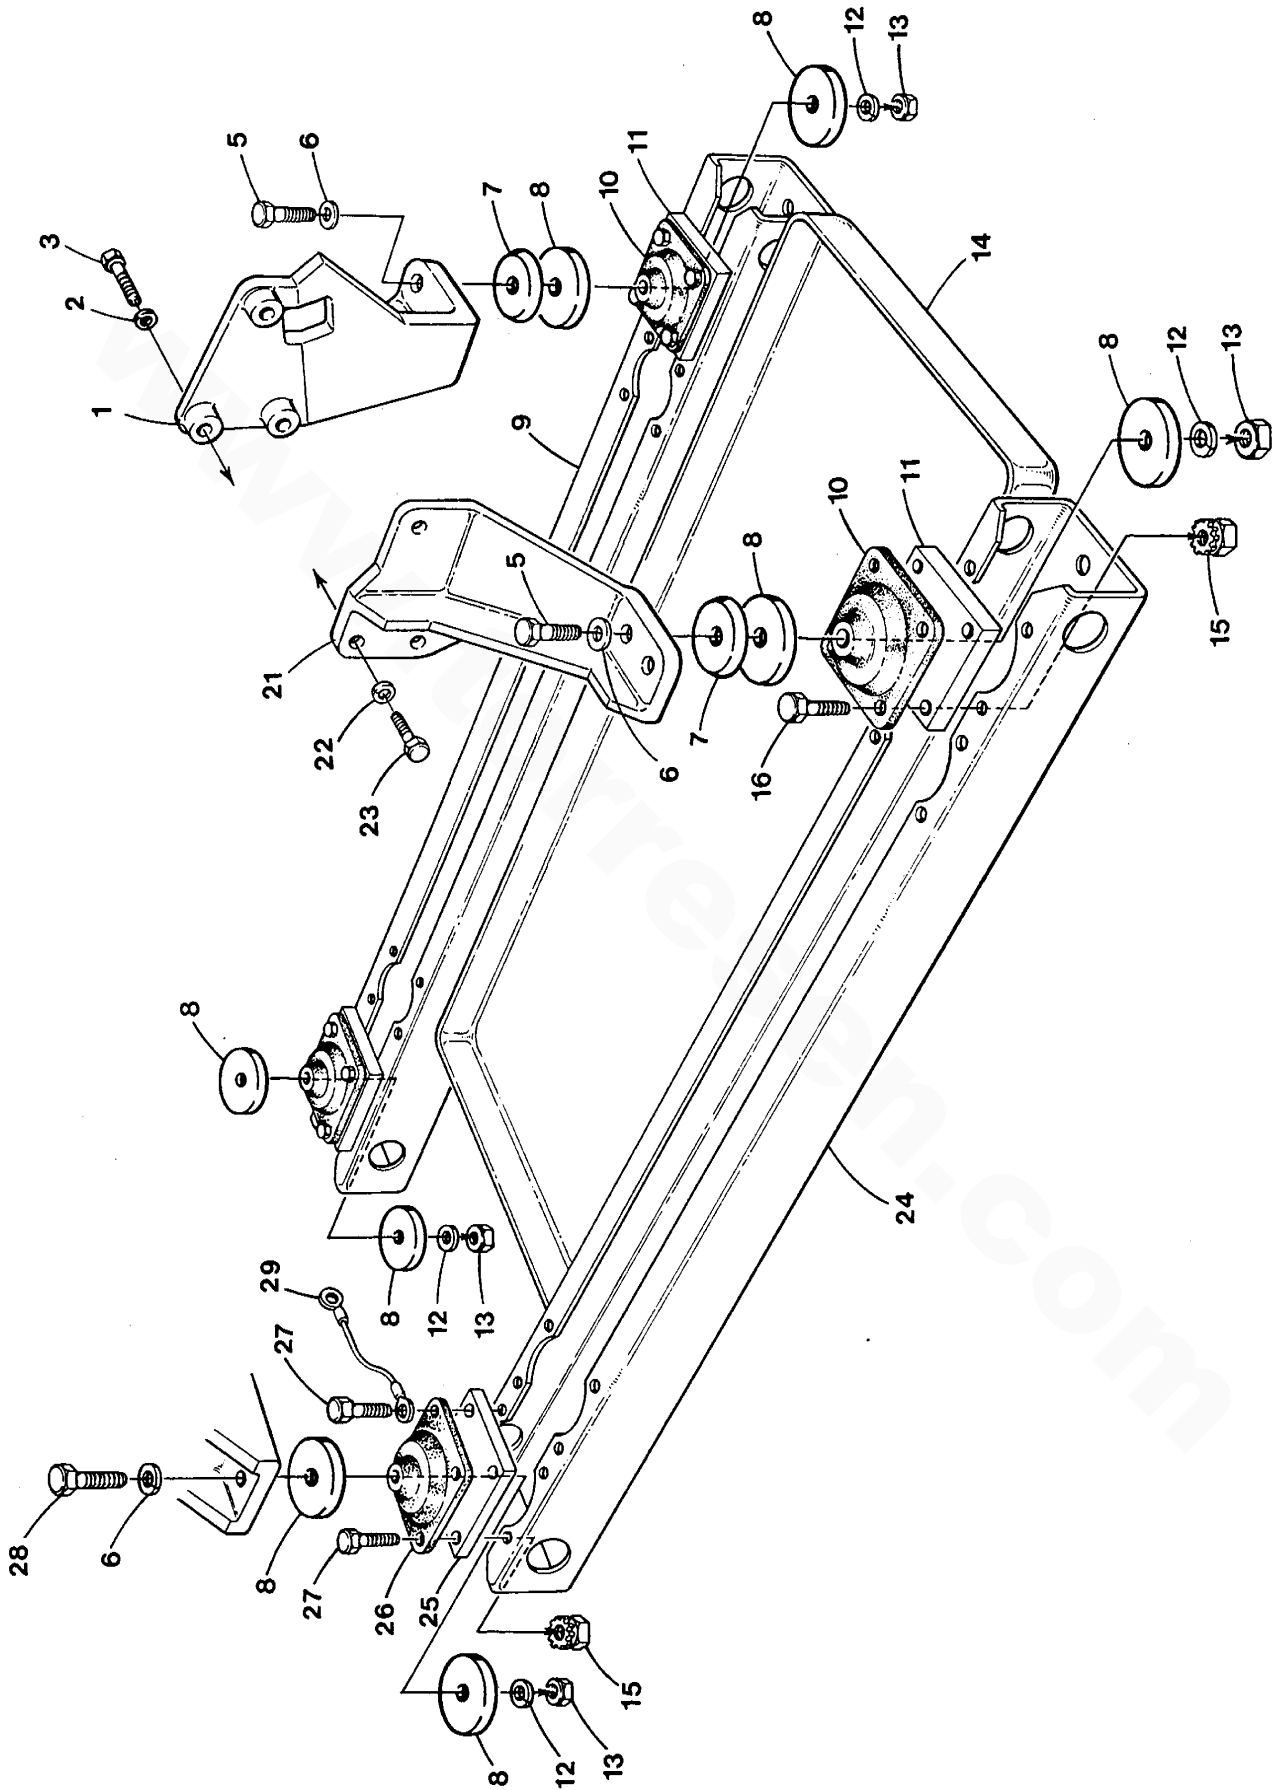

WESTERBEKE 20.0-25.0 BEG - MOUNTING SYSTEM

WESTERBEKE 20.0-25.0 BEG - MOUNTING SYSTEM

REF	PN	NAME	REMARKS	QUAN
1	040416	MOUNT	FRONT LEFT	1
2	019262	LOCKWASHER	M10 DIN 127	3
3	024954	CAPSCREW	M10 X 1.25 X 40 DIN 961	3
5	031713	CAPSCREW	1/2NC X 3	2
6	031777	WASHER	FLAT 1/2	4
7	033530	SHIELD	ISOLATOR	2
8	024674	WASHER	ISOLATOR SNUBBING	8
9	036120	RAIL	LEFT	1
10	015238	ISOLATOR	FRONT	2
11	033574	SPACER	ISOLATOR TO RAIL	2
12	031776	LOCKWASHER	1/2	4
13	031774	NUT	1/2NC	4
14	038698	DRIPTRAY		1
15	200127	NUT	5/16NC KEPS	16
16	031555	CAPSCREW	5/16NC X 1	8
21	040418	MOUNT	FRONT RIGHT	1
22	019262	LOCKWASHER	M10 DIN 127	3
23	024956	CAPSCREW	M10 X 1.25 X 50 DIN 960	3
24	036120	RAIL	RIGHT	1
25	033574	SPACER	ISOLATOR TO RAIL	2
26	301136	ISOLATOR	REAR	2
27	031555	CAPSCREW	5/16NC X 1	8
28	031715	CAPSCREW	1/2NC X 3-1/2	2
29	034593	STRAP	GROUND RAIL TO GENSET	1