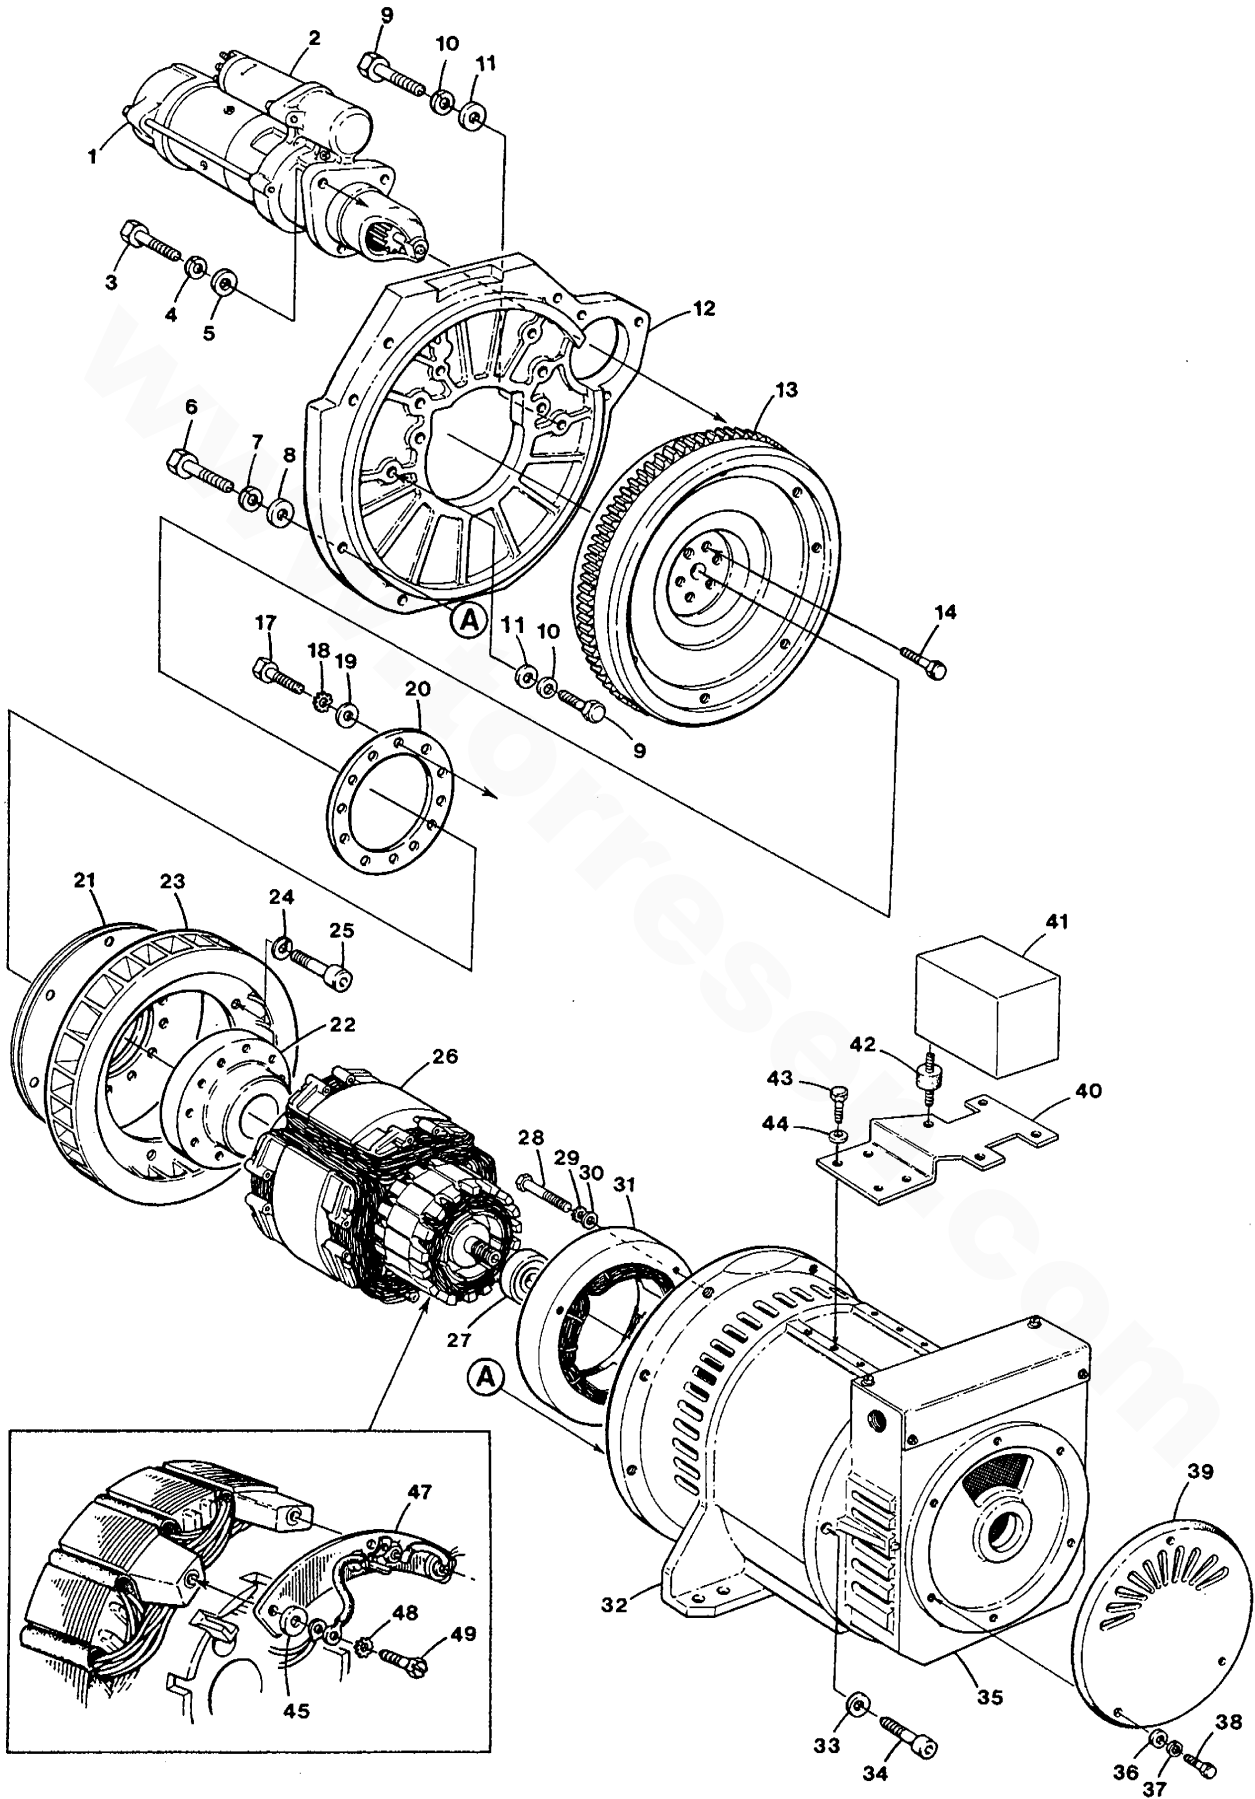

WESTERBEKE 20.0-25.0 BEG - BACK END - GENERATOR

WESTERBEKE 20.0-25.0 BEG - BACK END - GENERATOR

REF	PN	NAME	REMARKS	QUAN
36	031789	WASHER	M10 DIN 125	3
37	019262	LOCKWASHER	M10 DIN 127	3
38	013629	CAPSCREW	M10 X 25 DIN 933	3
39	039074	COVER	PTO	1
40	036871	BRACKET	PANEL MOUNT INCLUDED WITH PANEL BOX ASSY1	1
41		PANEL	REFER TO PANEL PAGE	1
42-1	036652	ISOLATOR	PANEL MOUNT TO FEB 95	4
42-2	041090	ISOLATOR	PANEL MOUNT FROM FEB 95	4
43	031810	CAPSCREW	M 6 X 14 DIN 933	4
44	031783	LOCKWASHER	M 6 DIN 127	4
45	042089	WASHER	INSULATING	9
47	039666	DIODE	ASSEMBLY	3
48	031914	LOCKWASHER	M 5 DIN 6797A	9
49	031931	SCREW	M 5 X 16 DIN 84A	9