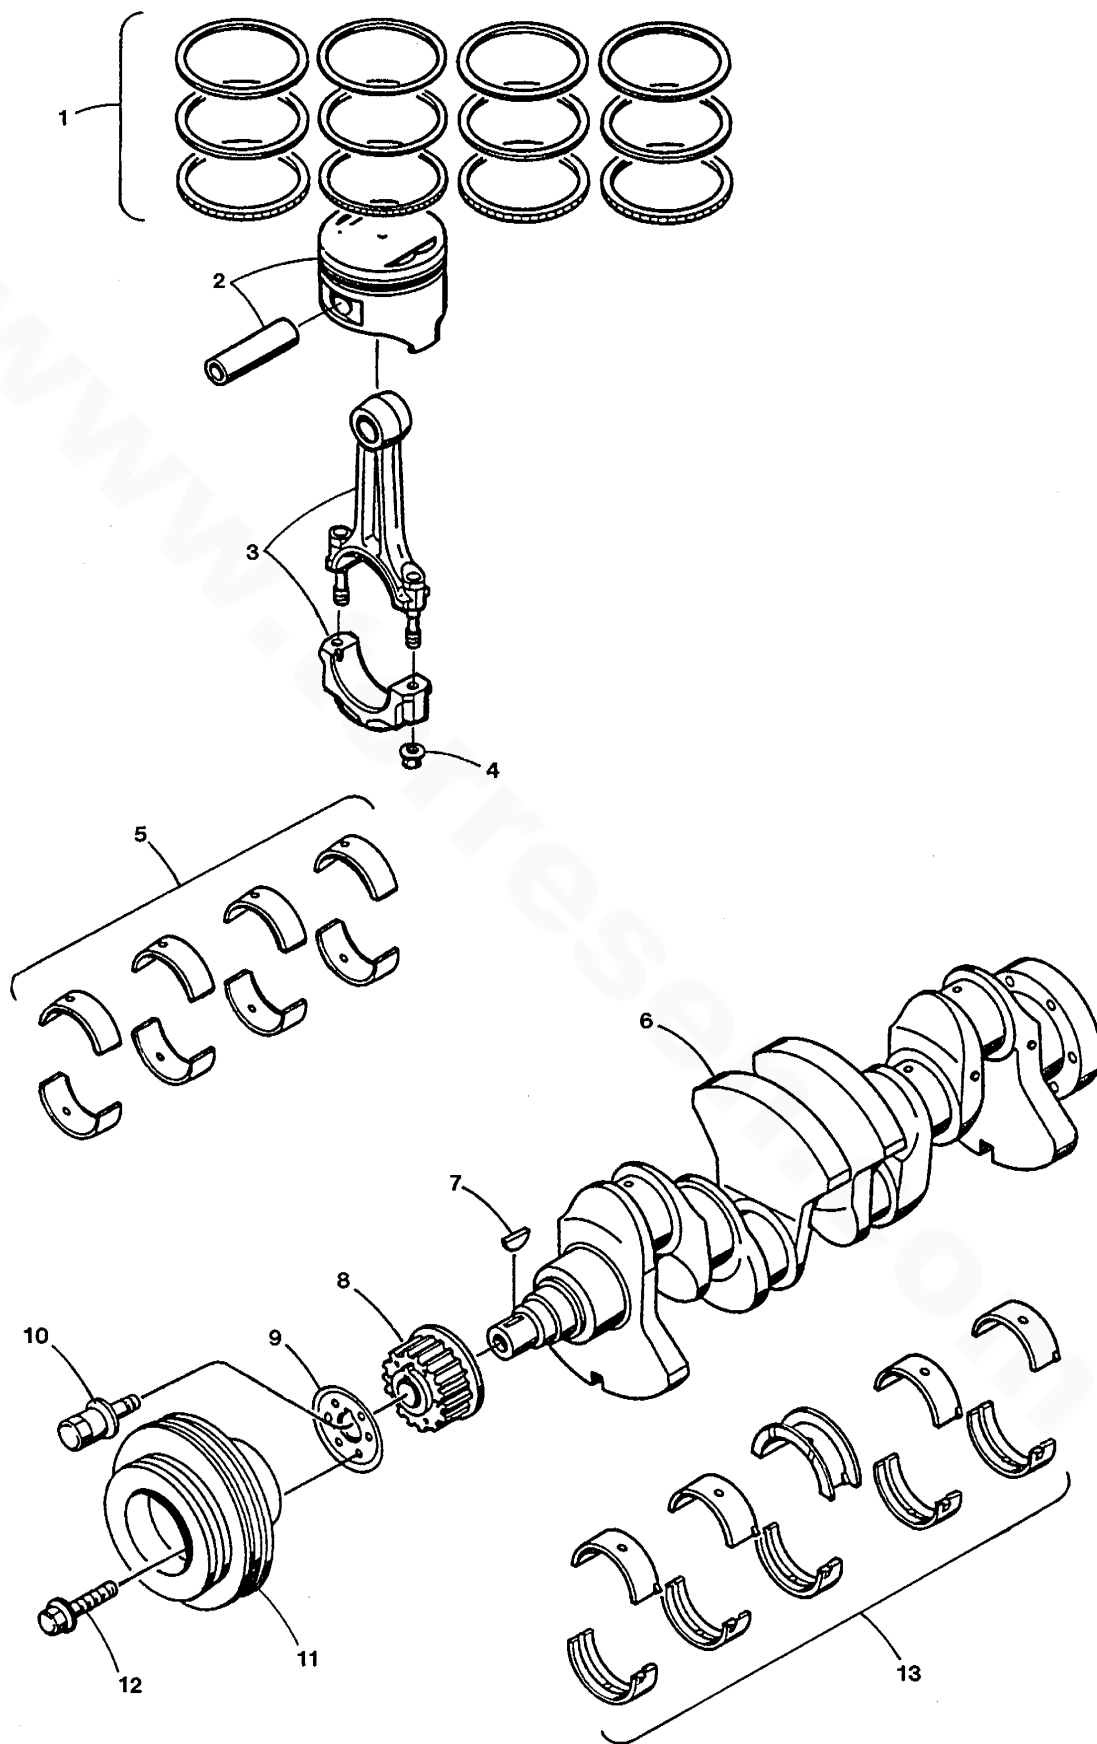

WESTERBEKE 20.0-25.0 BEG - CYLINDER HEAD

WESTERBEKE 20.0-25.0 BEG - CYLINDER HEAD

REF	PN	NAME	REMARKS	QUAN
1	040772	GASKET	HEAD	1
2	040757	HEAD	CYLINDER	1
3	042186	STUD	M 8 X 28 DIN 939	2
4	040618	BRACKET	GOVERNOR SUPPORT	1
5	031786	LOCKWASHER	M 8 DIN 127	1
6	013630	CAPSCREW	M 8 X 25 DIN 933	1
7	040611	EYE	LIFTING	1
8	040773	GUIDE	VALVE INCLUDING CLIP	8
9	034118	CLIP	VALVE GUIDE	8
10	034167	DOWEL	TUBULAR	10
11	045392	CAPSCREW	M 8 X 65 JIS-FLANGE 8T	10
12	015830	STUD	M 8 X 25 DIN 939	6
13	040771	GASKET	ROCKER COVER	1
14	034172	SCREW	M 4 X 8	10
15	040770	PLATE	OIL BAFFLE	1
16	040768	COVER	ROCKER INCLUDING REF 14-15	1
17	033808	VALVE	PCV	1
18	034078	SEAL	PCV VALVE	1
19	040151	CAP	OIL FILL INCLUDING GASKET	1
20	040769	BRACKET	PLUG WIRES	2
21	034175	SCREW	M 5 X 12 TAPPING	2
22	044030	CAPSCREW	M 6 X 30 JIS-FLANGE	7
23	040557	BRACKET	COIL	1
24	031786	LOCKWASHER	M 8 DIN 127	2
25	017196	CAPSCREW	M 8 X 20 DIN 933	2
26	040760	BOLT	CYLINDER HEAD	10
27	040761	WASHER	CYLINDER HEAD BOLT	10
28	040767	PLUG	HEAD	1
29	033657	PLUG	EXPANSION 40MM DIN 443	1
30	015830	STUD	M 8 X 25 DIN 939	6

WESTERBEKE 20.0-25.0 BEG - CRANKSHAFT AND PISTONS

WESTERBEKE 20.0-25.0 BEG - CRANKSHAFT AND PISTONS

REF	PN	NAME	REMARKS	QUAN
1-1	040805	RING SET	STD	1
1-2	040806	RING SET	0.25	1
1-3	040807	RING SET	0.50	1
2-1	040802	PISTON	STD	4
2-2	040803	PISTON	0.25	4
2-3	040804	PISTON	0.50	4
3	040792	ROD	CONNECTING INCL NUT	4
4	030999	NUT	CONNECTING ROD	8
5-1	040874	BEARING	SET CONNECTING ROD STD	1
5-2	040875	BEARING	SET CONNECTING ROD 0.25	1
5-3	040876	BEARING	SET CONNECTING ROD 0.50	1
5-4	040877	BEARING	SET CONNECTING ROD 0.75	1
6	040793	CRANKSHAFT		1
7	040796	KEY	WOODRUFF	1
8	040797	PULLEY	TIMING BELT	1
9	040800	PLATE	TIMING BELT GUIDE	1
10	040801	BOLT	CRANKSHAFT PULLEY	1
11	040881	PULLEY	CRANKSHAFT	1
12	040798	CAPSCREW	CRANKSHAFT PULLEY	6
13-1	040808	BEARING	SET MAIN STD	1
13-2	040809	BEARING	SET MAIN 0.25	1
13-3	040810	BEARING	SET MAIN 0.50	1
13-4	040811	BEARING	SET MAIN 0.75	1