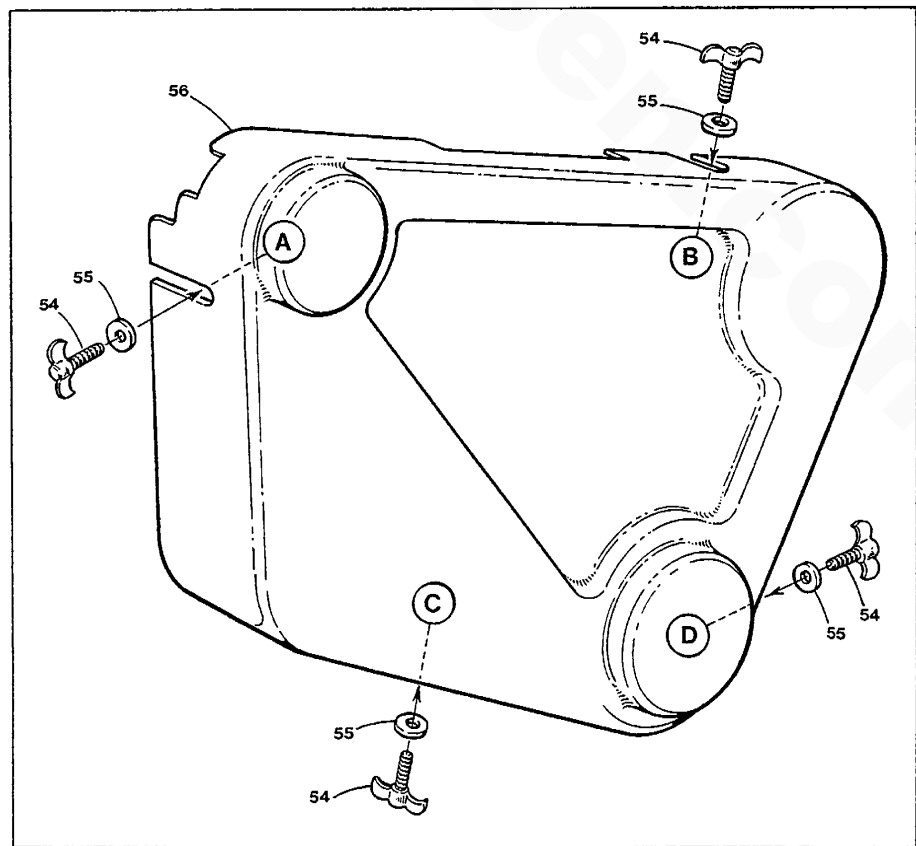

Engine parts from Torrsen Marine - www.torresen.com - 231-759-8596

WESTERBEKE 20.0-25.0 BEG - GOVERNOR - BELTS - BELT GUARD - ALTERNATOR

REF	PN	NAME	REMARKS	QUAN
1	024953	CAPSCREW	M10 X 1.25 X 35 DIN 961	1
2	019262	LOCKWASHER	M10 DIN 127	1
3	040160	BRACKET	GOVERNOR	1
4	015887	NUT	M10 DIN 934	1
5	019262	LOCKWASHER	M10 DIN 127	1
6	040914	BRACKET	BELT GUARD	1
7	041020	BRACKET	GOVERNOR SUPPORT	1
8	033347	CAPSCREW	M12 X 1.5 X 25 DIN 961	1
9	031792	LOCKWASHER	M12 DIN 127	1
10	033560	GOVERNOR		1
11	040551	ROD	GOVERNOR TO CARBURETOR	1
12	031847	NUT	10-32 HEX SS	2
13	019364	BALLJOINT		1
14	031849	LOCKWASHER	10 SS	2
15	019262	LOCKWASHER	M10 DIN 127	3
16	024952	CAPSCREW	M10 X 1.25 X 25 DIN 961	3
17	040408	BRACKET	ALTERNATOR	1
18	031786	LOCKWASHER	M 8 DIN 127	1
19	017196	CAPSCREW	M 8 X 20 DIN 933	1
20	040915	BRACKET	BELT GUARD	1
21	031777	WASHER	FLAT 1/2	1
22	031776	LOCKWASHER	1/2	1
23	031709	CAPSCREW	1/2NC X 2	1
24	039790	ALTERNATOR	12 VDC 50 AMP	1
25	045019	PULLEY	ALTERNATOR	1
26	040555	BELT		1
27	018812	CAPSCREW	M 8 X 70 DIN 931	1
28	031786	LOCKWASHER	M 8 DIN 127	1
29	033064	STRAP	ADJUSTING	1
30	040553	SPACER		1
31	033381	WASHER		1
32	031758	LOCKWASHER	5/16	1
33	031555	CAPSCREW	5/16NC X 1	1
34	034589	CAPSCREW	M10 X 30 DIN 933	2
35	019262	LOCKWASHER	M10 DIN 127	3
36	040917	CAPSCREW	M10 X 45 DIN 933	1
37	040618	BRACKET	GOVERNOR SUPPORT	1
38	031789	WASHER	M10 DIN 125	1