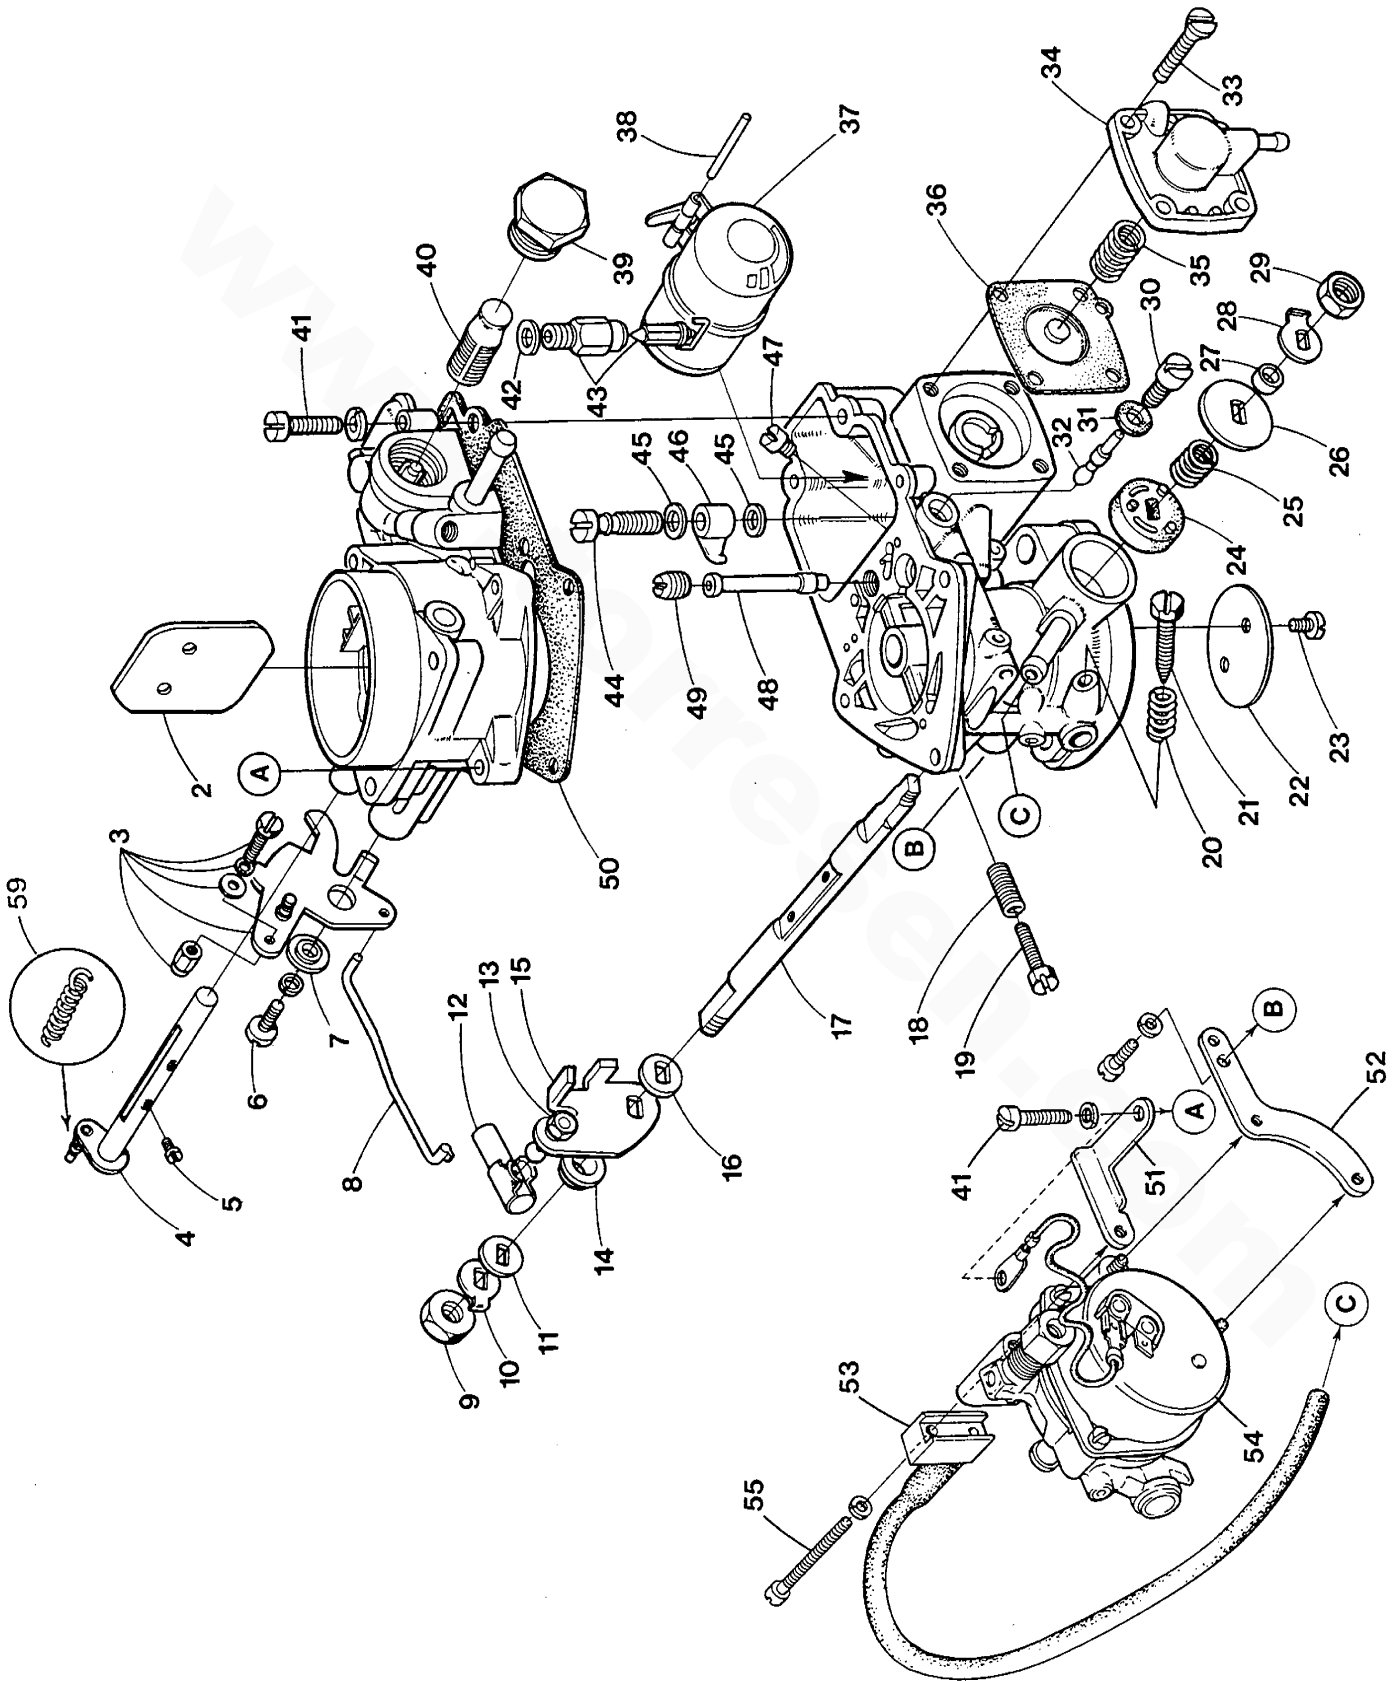

WESTERBEKE 20.0-25.0 BEG - GASOLINE CARBURETOR

WESTERBEKE 20.0-25.0 BEG - GASOLINE CARBURETOR

REF	PN	NAME	REMARKS	QUAN
41	036302	SCREW	COVER	5
42	036276	GASKET		1
43	036297	VALVE	NEEDLE INCLUDING SEAT	1
44	036298	VALVE	ACCELERATOR PUMP	1
45	036275	GASKET		2
46	036273	JET	ACCELERATOR PUMP	1
47	036158	JET	MAIN	1
48	036294	TUBE	EMULSION	1
49	036274	JET	MAIN AIR BLEED	1
50	036278	GASKET		1
51	033612	BRACKET	CHOKE MOUNTING UPPER	1
52	033613	BRACKET	CHOKE MOUNTING LOWER	1
53	033616	CONNECTOR	CHOKE HOSE	1
54	033716	CHOKE	ELECTRIC 12 VDC	1
55	038267	SCREW	8-32 X 1-1/2 PAN PHILLIPS HEAD	1
59	036282	SPRING		1