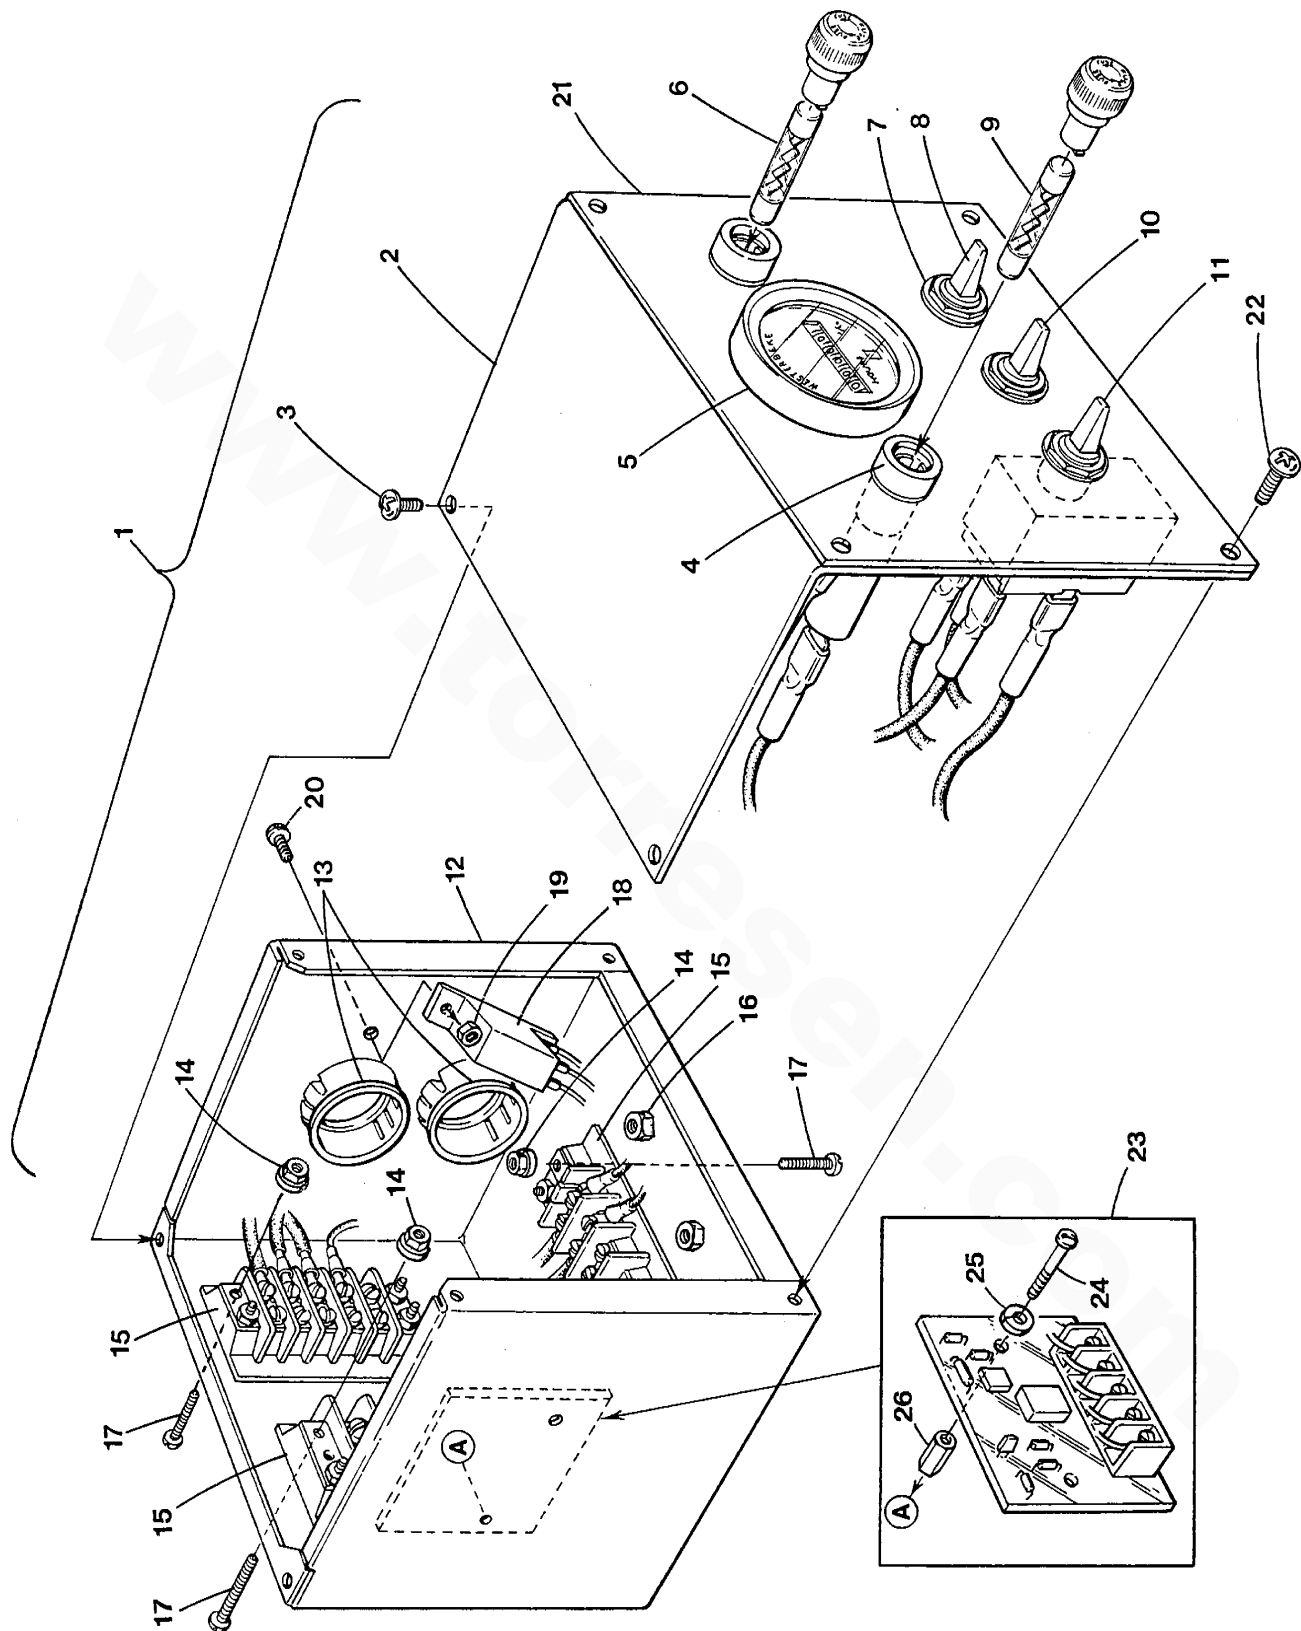

WESTERBEKE 20.0-25.0 BEG - GENERATOR CONTROL PANEL

WESTERBEKE 20.0-25.0 BEG - GENERATOR CONTROL PANEL

REF	PN	NAME	REMARKS	QUAN
1-1	040628	PANEL	GENSET CONTROL W/HARNESS 1 RELAY TO 6/001	
1-2	044633	PANEL	GENSET CONTROL W/HARNESS 2 RELAY FR 6/001	
2	037147	COVER	PANEL BOX	1
3	031891	SCREW	8-32 X 3/8 SS PHILLIPS TRUSS HEAD	2
4	033767	HOLDER	FUSE	2
5	036192	METER	HOUR	1
6	011468	FUSE	15 AMP	1
7	031999	RING	TOGGLE SWITCH POSITIONING	3
8	033631	SWITCH	STOP - RED HANDLE	1
9	033769	FUSE	8 AMP	1
10	033632	SWITCH	START - WHITE HANDLE	1
11	033633	SWITCH	ON - BLACK HANDLE	1
12	037146	BOX	CONTROL PANEL	1
13	023938	BUSHING	NYLON SNAP	2
14	050234	NUT	6-32 KEPS	12
15-1	019121	BLOCK	TERMINAL	3
15-2	019122	MARKER	TERMINAL BLOCK	3
15-3	015222	PLATE	SCREW	6
15-4	015223	JUMPER	TERMINAL BLOCK	3
16	200125	NUT	10-32 KEPS	4
17	031855	SCREW	6-32 X 5/8 SS BINDING HEAD	12
18-1	037833	RELAY	12 VDC PANEL 40628	1
18-2	037833	RELAY	12 VDC PANEL 44633	2
19-1	031842	NUT	8-32 HEX SS PANEL 40628	1
19-2	031843	WASHER	FLAT 8 SS PANEL 40628	1
19-3	031844	LOCKWASHER	8 SS PANEL 40628	1
19-4	031842	NUT	8-32 HEX SS PANEL 44633	2
19-5	031843	WASHER	FLAT 8 SS PANEL 44633	2
19-6	031844	LOCKWASHER	8 SS PANEL 44633	2
20-1	031862	SCREW	8-32 X 3/8 SS BINDING HEAD PANEL 40628	1
20-2	031862	SCREW	8-32 X 3/8 SS BINDING HEAD PANEL 44633	2
21	038372	PLATE	CONTROL PANEL FACE	1
22	034421	SCREW	8-32 X 3/8 TRUSS HEAD BLACK PHILLIPS	4
23	041196	SHUTDOWN	OVERSPEED INCL REF 23 THRU 27	1
24	031853	SCREW	6-32 X 3/8 SS BINDING HEAD	4
25	031841	LOCKWASHER	6 EXTERNAL TOOTH SS	4
26	041180	STANDOFF		2
27	043751	CAPACITOR		1
28	039240	DIODE		1
29-1	040623	HARNESS	ENGINE-1 RELAY PANEL 40628	1
29-2	044634	HARNESS	ENGINE-2 RELAY PANEL 44633	1
30-1	040624	HARNESS	PANEL 40628	1
30-2	044616	HARNESS	PANEL 44633	1
31	033514	LABEL	GENSET OPERATING INSTRUCTIONS	1
32	033748	LABEL	GASOLINE VAPOR WARNING	1