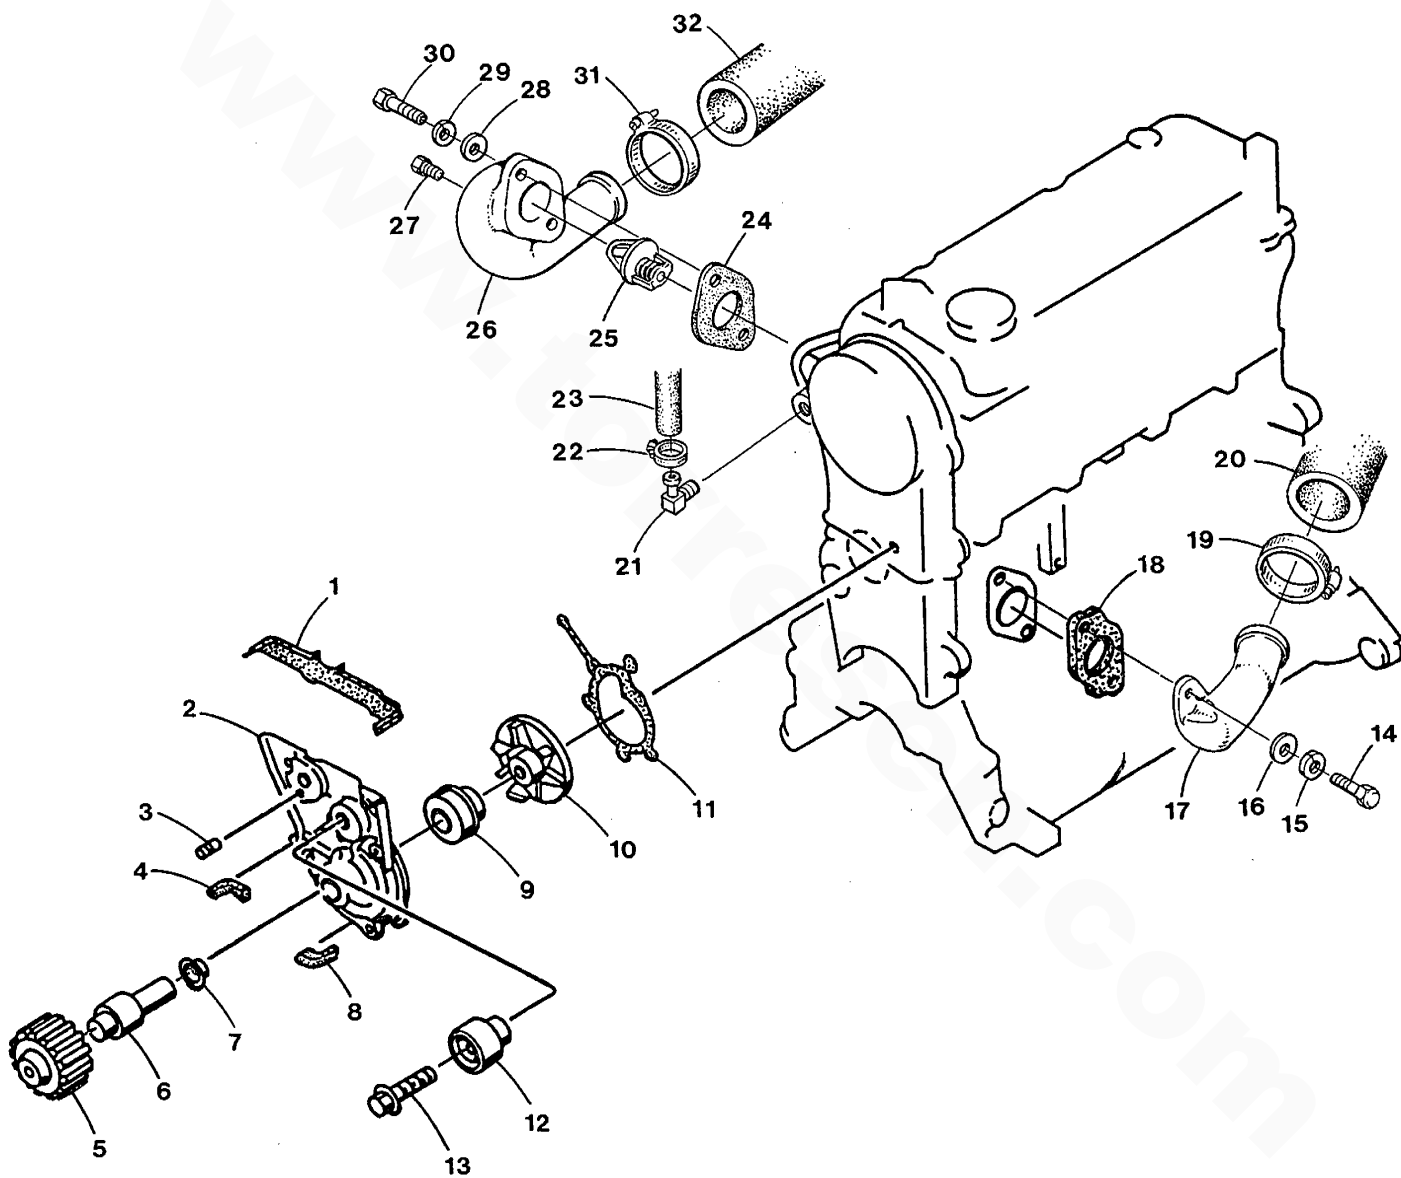

WESTERBEKE 20.0-25.0 BEG - FRESH WATER PUMP AND THERMOSTAT

REF	PN	NAME	REMARKS	QUAN
1	040786	SEAL	WATER PUMP UPPER	1
2	040850	PUMP	FRESH WATER INCLUDING REF 1 THRU 11	1
3	045389	DOWEL	5MM X 12MM DIN 6325	1
4	040787	SEAL	WATER PUMP LOWER	1
5		PULLEY	SEE REF 2	1
6		SHAFT	SEE REF 2	1
7	040852	SLINGER		1
8	040788	SEAL		1
9	040364	SEAL	WATER PUMP	1
10		IMPELLER	SEE REF 2	1
11	040851	GASKET	WATER PUMP	1
12	040832	IDLER	TIMING BELT	1
13	044024	CAPSCREW	M10 X 1.25 X 40 JIS-FLANGE	1
14	017196	CAPSCREW	M 8 X 20 DIN 933	2
15	031786	LOCKWASHER	M 8 DIN 127	2
16	031787	WASHER	M 8 DIN 125	2
17	040414	CONNECTOR	FRESH WATER INLET	1
18	040435	GASKET	FRESH WATER INLET	1
19	021122	CLAMP	HOSE 24	1
20	040554	HOSE	MANIFOLD TO BLOCK	1
21	024907	ELBOW	1/8NPT TO 5/16 HOSE	1
22	024906	CLAMP	HOSE	1
23	035435	HOSE	BYPASS - INCHES REQUIRED	27
24	040434	GASKET	THERMOSTAT	1
25	035736	THERMOSTAT		1
26	040206	HOUSING	THERMOSTAT	1
27-1	019369	PLUG	1/8NPT HEX HEAD BRASS	1
27-2	035109	SENDER	WATER TEMPERATURE - OPTIONAL	1
28	031787	WASHER	M 8 DIN 125	2
29	031786	LOCKWASHER	M 8 DIN 127	2
30	298460	CAPSCREW	M 8 X 25 DIN 912	2
31	038193	CLAMP	HOSE 28	1
32	038848	HOSE	1-3/4" - INCHES REQUIRED	19
33	013736	CLAMP	SUPPORT BYPASS HOSE	1