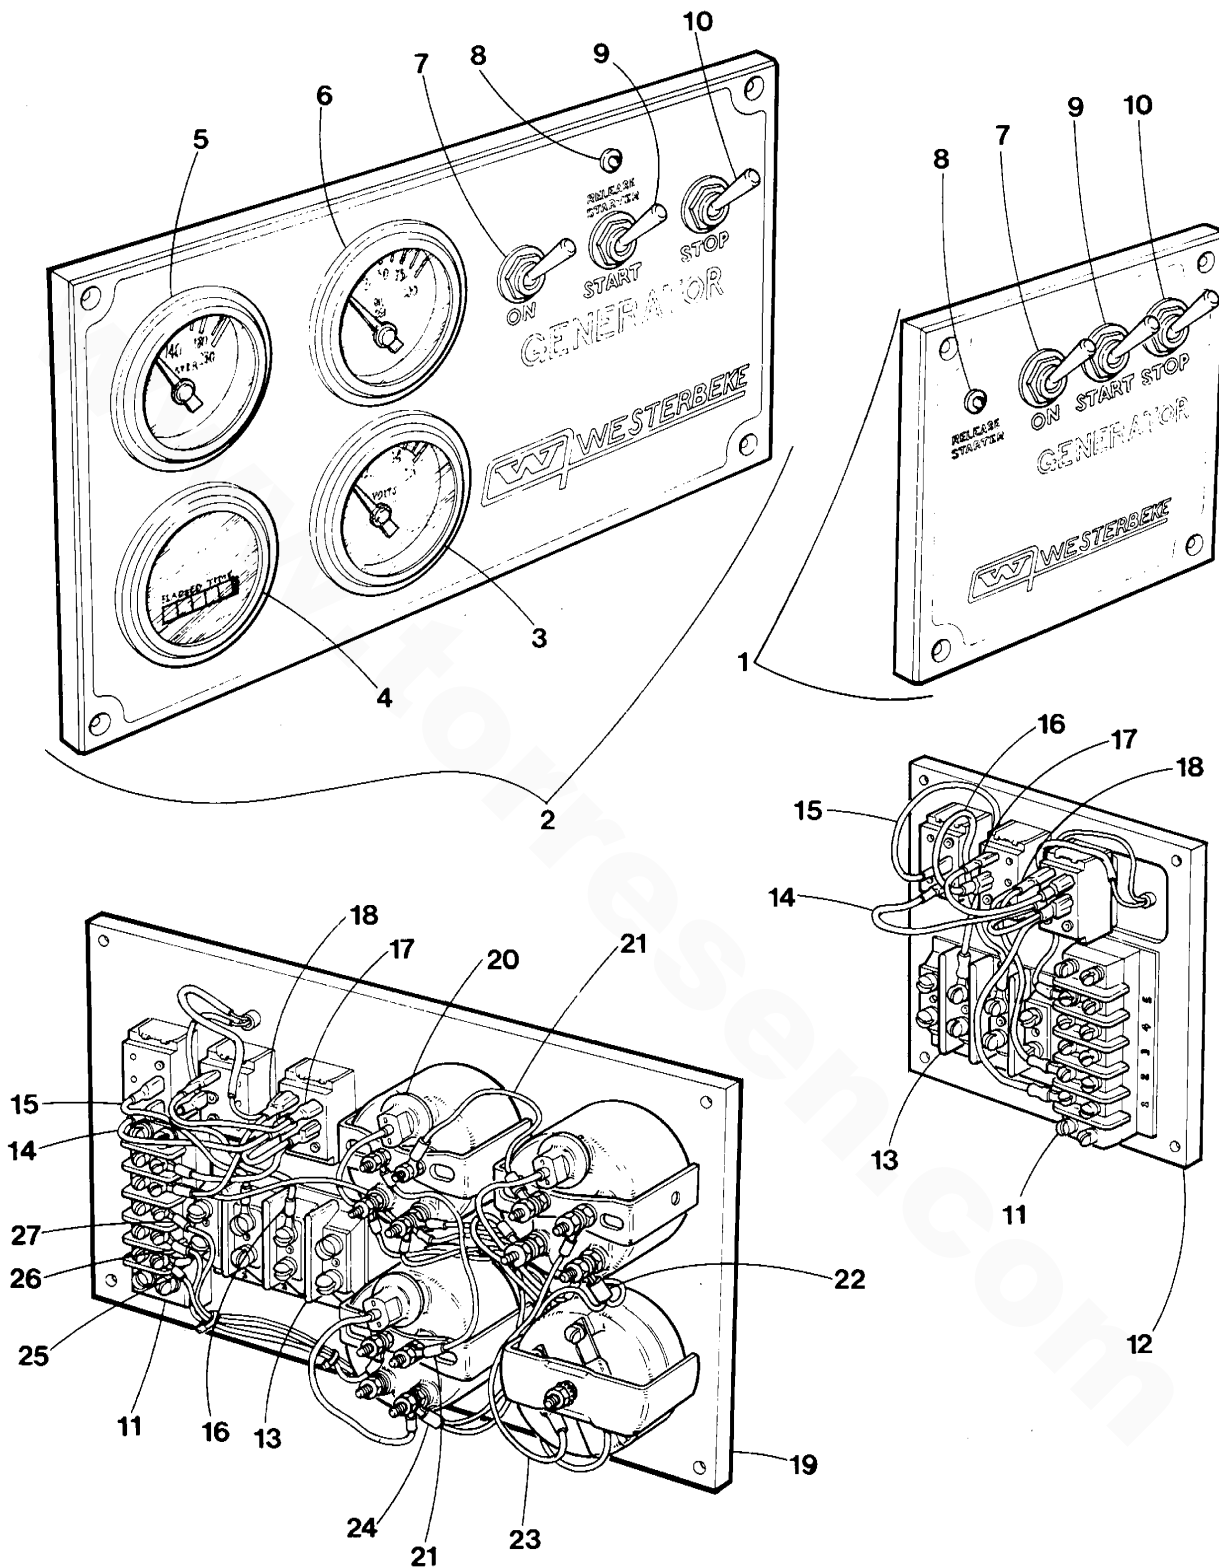

WESTERBEKE 20.0-25.0 BEG - REMOTE CONTROL PANELS

WESTERBEKE 20.0-25.0 BEG - REMOTE CONTROL PANELS

REF	PN	NAME	REMARKS	QUAN
1	033703	PANEL	REMOTE START-STOP	1
2	036055	PANEL	REMOTE INSTRUMENT INCLUDING SENDERS	1
3	037605	VOLTMETER	12 VDC	1
4	036192	METER	HOUR	1
5	037601	METER	WATER TEMPERATURE	1
6	037603	METER	OIL PRESSURE 0-100 PSI	1
7	033633	SWITCH	ON - BLACK HANDLE	1
8-1	032975	LED		1
8-2	013723	RESISTOR		1
8-3	013724	DIODE		1
9	033632	SWITCH	START - WHITE HANDLE	1
10	033631	SWITCH	STOP - RED HANDLE	1
11-1	019121	BLOCK	TERMINAL	1
11-2	019122	MARKER	TERMINAL BLOCK	1
11-3	031864	SCREW	8-32 X 5/8 SS BINDING HEAD	4
11-4	031844	LOCKWASHER	8 SS	4
11-5	031843	WASHER	FLAT 8 SS	4
12	033917	PLATE	REMOTE PANEL 33703	1
13-1	012975	BLOCK	TERMINAL	1
13-2	013364	MARKER	TERMINAL BLOCK	1
13-3	031865	SCREW	8-32 X 3/4 SS BINDING HEAD	4
13-4	031844	LOCKWASHER	8 SS	4
14	034215	WIRE	RED-PURPLE	1
15	034214	WIRE	RED-PURPLE	1
16	034216	WIRE	YELLOW-RED	1
17	033912	WIRE	YELLOW-RED	1
18	034217	WIRE	PURPLE	1
19	033916	PLATE	REMOTE INSTRUMENT PANEL 36055	1
20-1	042893	LAMP	INSTRUMENT INCLUDING HOLDER	3
20-2	035825	WIRE	LAMP POWER CONNECTION	3
21	034223	WIRE	BLACK	2
22	034221	WIRE	PURPLE	1
23	034222	WIRE	BLACK	1
24	034220	WIRE	PURPLE	1
25	034224	WIRE	BLACK	1
26	034219	WIRE	TAN	1
27	034218	WIRE	BLUE	1
28	031999	RING	TOGGLE SWITCH POSITIONING	3
29-1	035698	DIAGRAM	WIRING PANEL 36055	1
29-2	035706	DIAGRAM	WIRING PANEL 33703	1