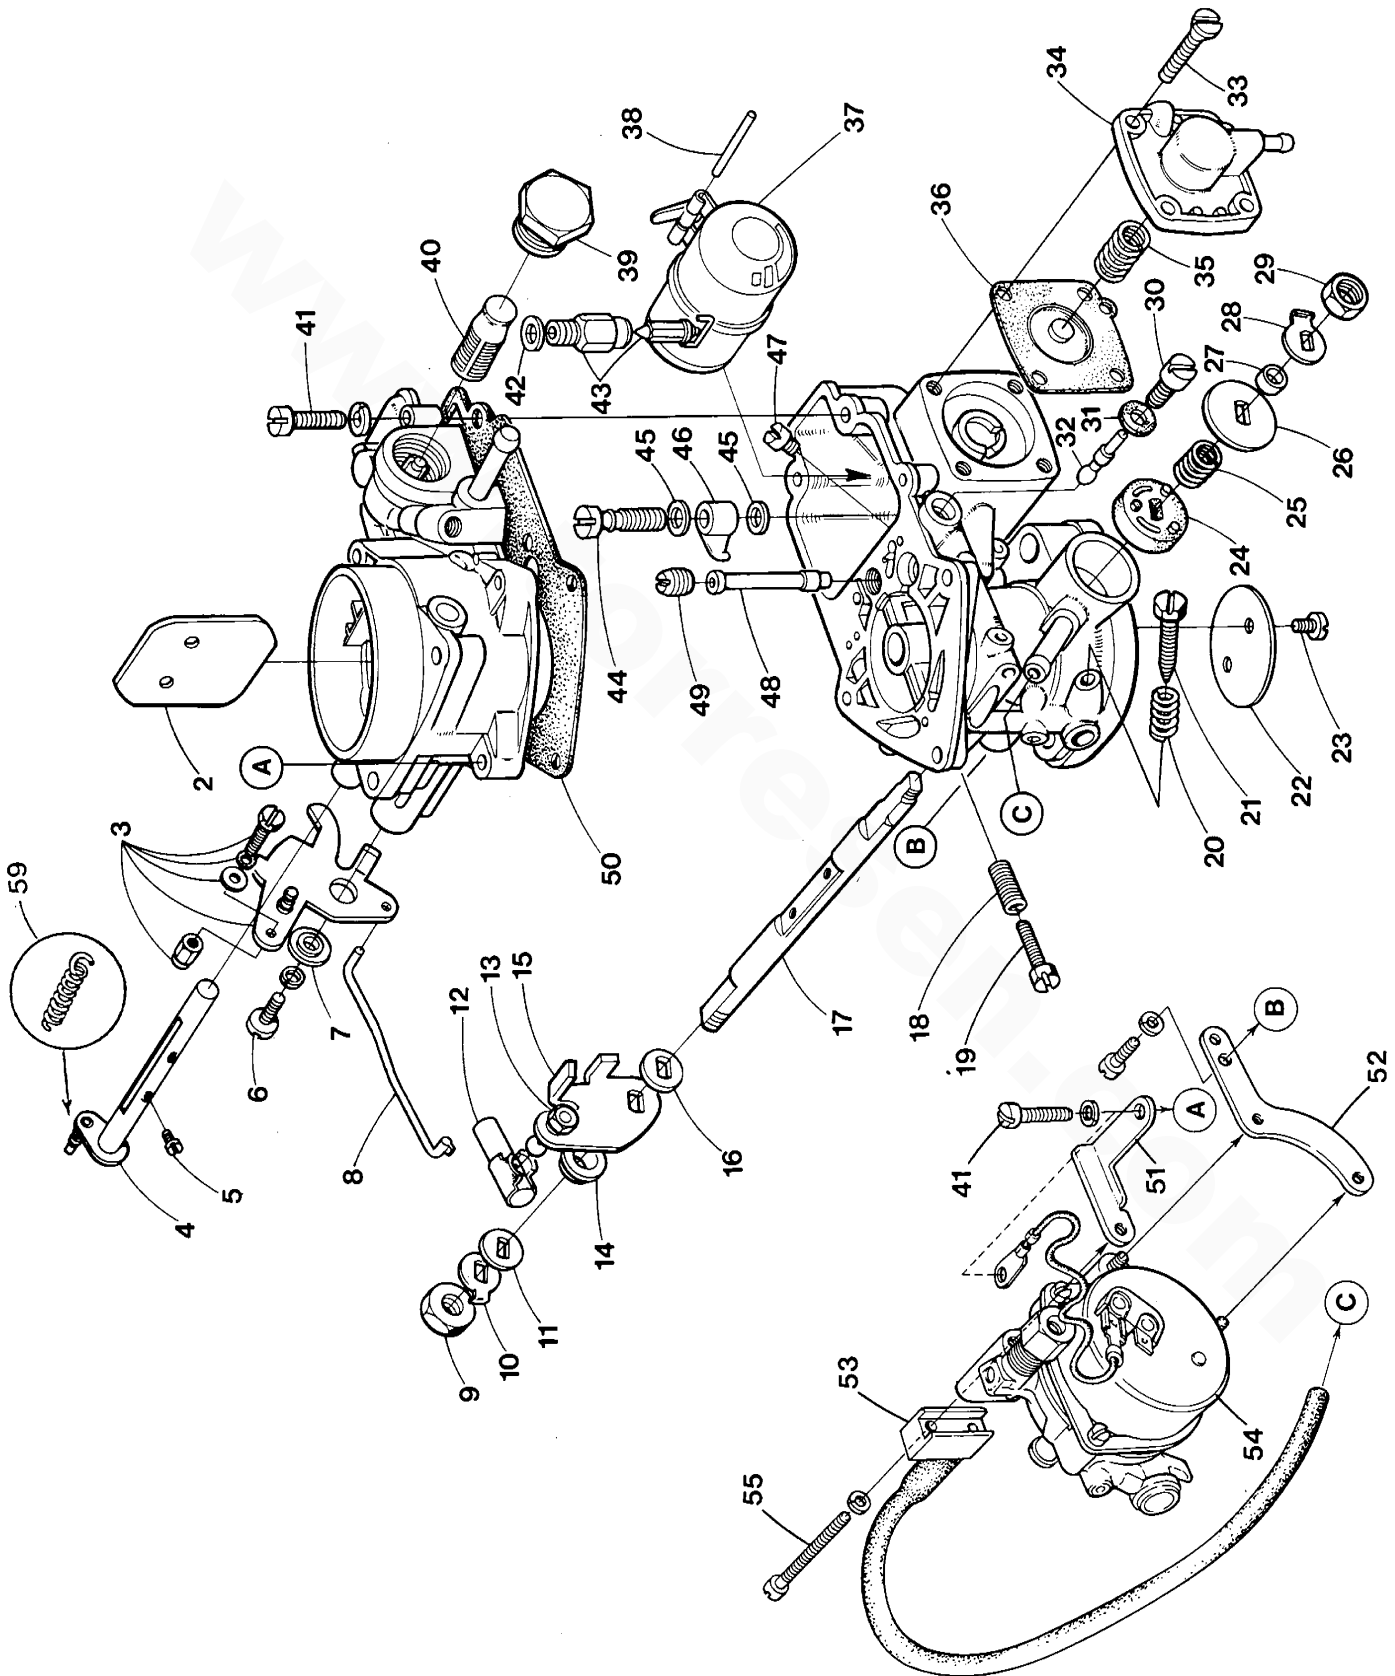

WESTERBEKE 20.0-25.0 BEG - GASOLINE CARBURETOR

REF	PN	NAME	REMARKS	QUAN
1-1	039454	CARBURETOR	ASSEMBLY INCLUDING CHOKE	1
1-2	036450	KIT	CARBURETOR REPAIR	1
2	036296	PLATE	CHOKE	1
3	036279	LEVER	CHOKE CONTROL ASSEMBLY	1
4	036264	SHAFT	CHOKE PLATE	1
5	036300	SCREW	CHOKE PLATE TO SHAFT	2
6	036304	SCREW		1
7	036267	BUSHING		1
8	036293	ROD	ELECTRIC CHOKE TO CONTROL LEVER	1
9	036269	NUT		1
10	036286	TABWASHER		1
11	036289	SPACER		1
12	019364	BALLJOINT		1
13-1	031847	NUT	10-32 HEX SS	1
13-2	031849	LOCKWASHER	10 SS	1
14	036266	BUSHING		1
15	033700	LEVER		1
16	036291	SPACER		1
17	036263	SHAFT	THROTTLE PLATE	1
18	036280	SPRING		1
19	036301	SCREW	IDLE SET	1
20	036280	SPRING		1
21	036305	SCREW	IDLE MIXTURE	1
22	036295	PLATE	THROTTLE	1
23	036299	SCREW	THROTTLE PLATE	2
24	036283	VALVE	ROTARY	1
25	036281	SPRING		1
26	036290	WASHER	SPACER	1
27	036265	SPACER		1
28	036287	TABWASHER		1
29	036268	NUT		1
30	036285	RETAINER	IDLE JET	1
31	036277	GASKET		1
32	036272	JET	IDLE	1
33	033981	SCREW	PUMP COVER	4
34	033979	COVER	PUMP	1
35	033980	SPRING	PUMP	1
36	036315	DIAPHRAGM		1
37	036271	FLOAT		1
38	036284	PIN		1
39	036292	PLUG	FILTER INSPECTION	1
40	036270	ELEMENT	FILTER	1