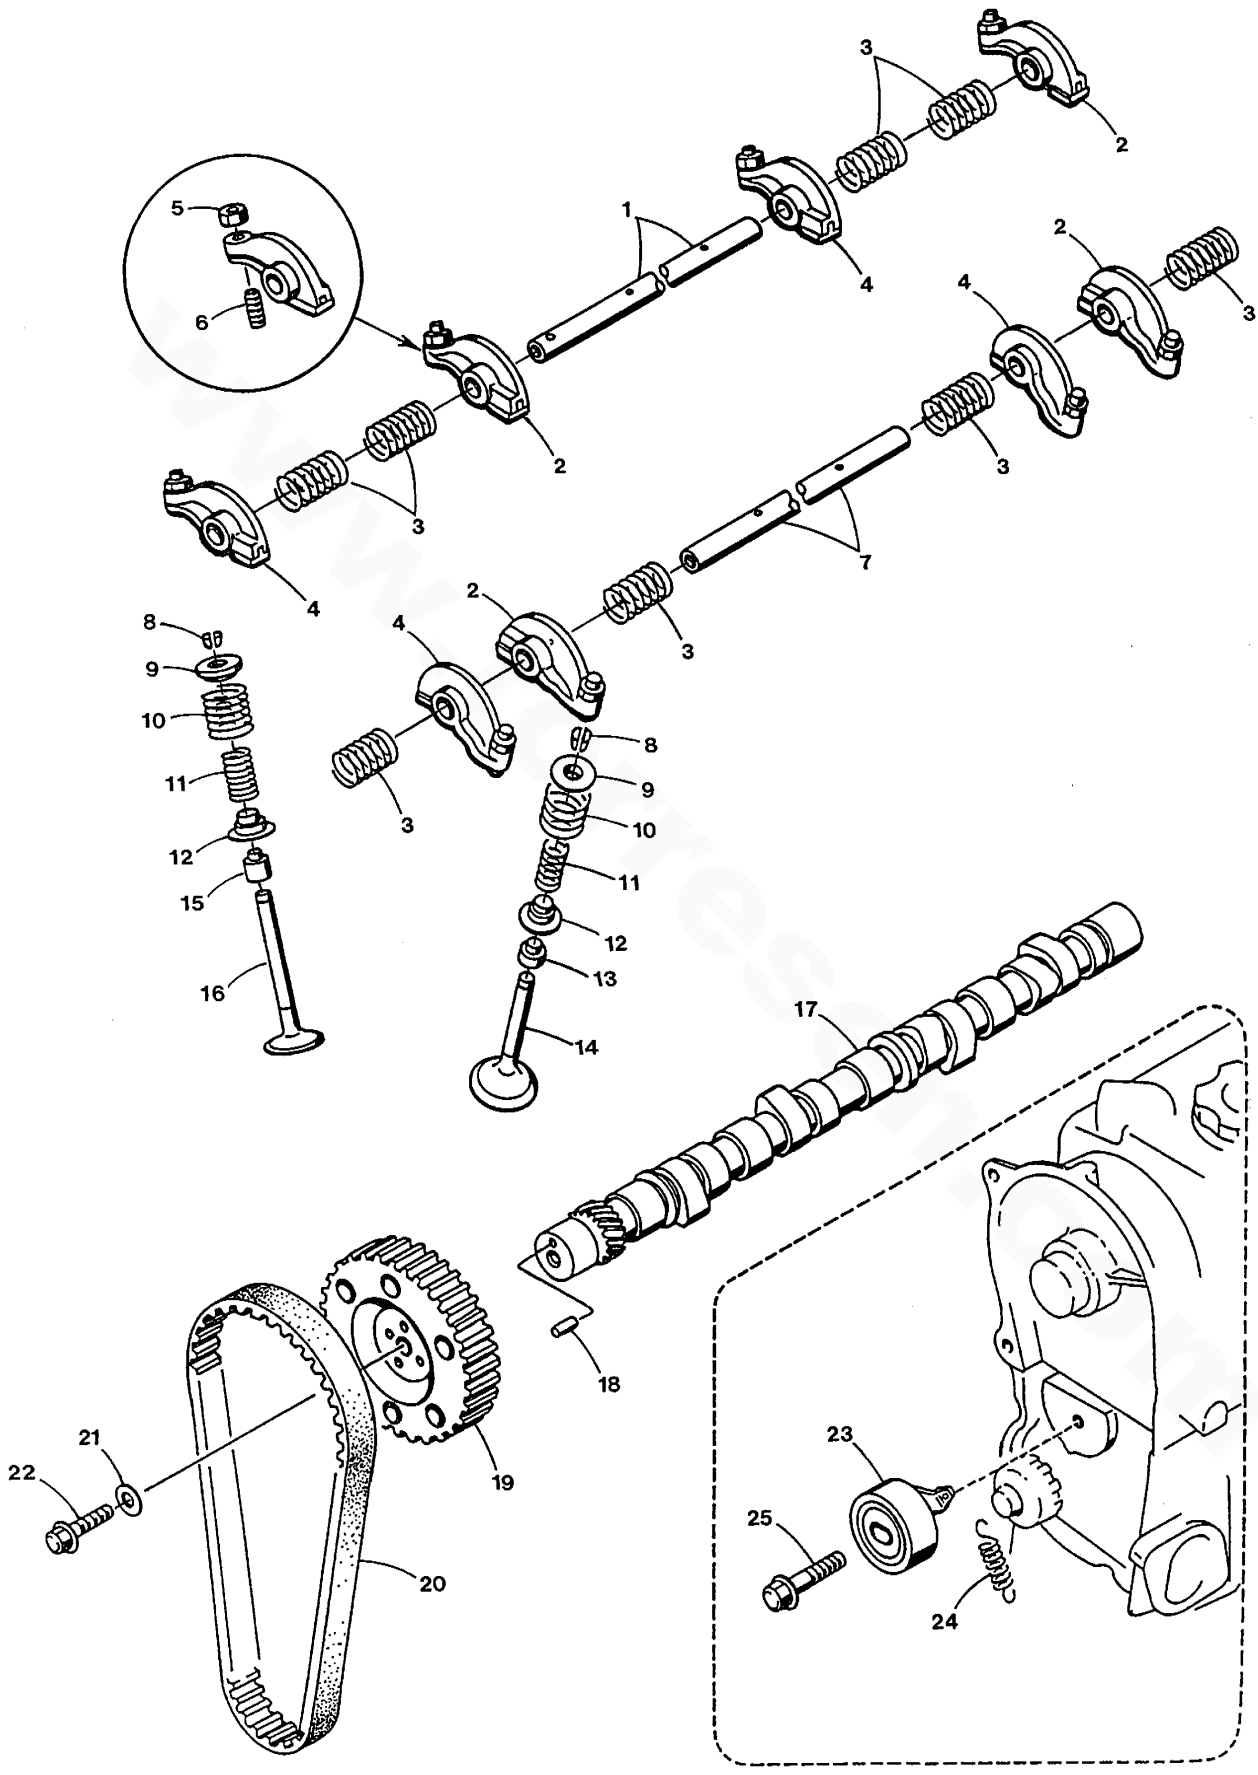

WESTERBEKE 20.0-25.0 BEG - CAMSHAFT AND ROCKER SHAFT

REF	PN	NAME	REMARKS	QUAN
1	040822	SHAFT	ROCKER INTAKE	1
2	040821	ROCKER	INCLUDING SCREW & NUT	4
3	040823	SPRING	ROCKER SHAFT	8
4	040818	ROCKER	INCLUDING SCREW & NUT	4
5	040820	NUT		8
6	040819	SCREW	ROCKER ADJUST	8
7	040824	SHAFT	ROCKER EXHAUST	1
8	034142	COTTER	VALVE	16
9	040813	SEAT	VALVE SPRING UPPER	8
10	040817	SPRING	VALVE OUTER	8
11	040814	SPRING	VALVE INNER	8
12	040815	SEAT	VALVE SPRING LOWER	8
13	040762	SEAL	EXHAUST VALVE	4
14	040816	VALVE	EXHAUST	4
15	040763	SEAL	INTAKE VALVE	4
16	040812	VALVE	INTAKE	4
17	040826	CAMSHAFT	INCLUDING REF 18	1
18	040759	PIN SET	CAMSHAFT	1
19	040827	PULLEY	TIMING BELT	1
20	040825	BELT	TIMING	1
21	040829	WASHER	CAMSHAFT PULLEY	1
22	040828	BOLT	CAMSHAFT PULLEY	1
23	040830	TENSIONER	TIMING BELT	1
24	040831	SPRING	TENSIONER	1
25	045393	CAPSCREW	M10 X 1.25 X 45 JIS-FLANGE	1