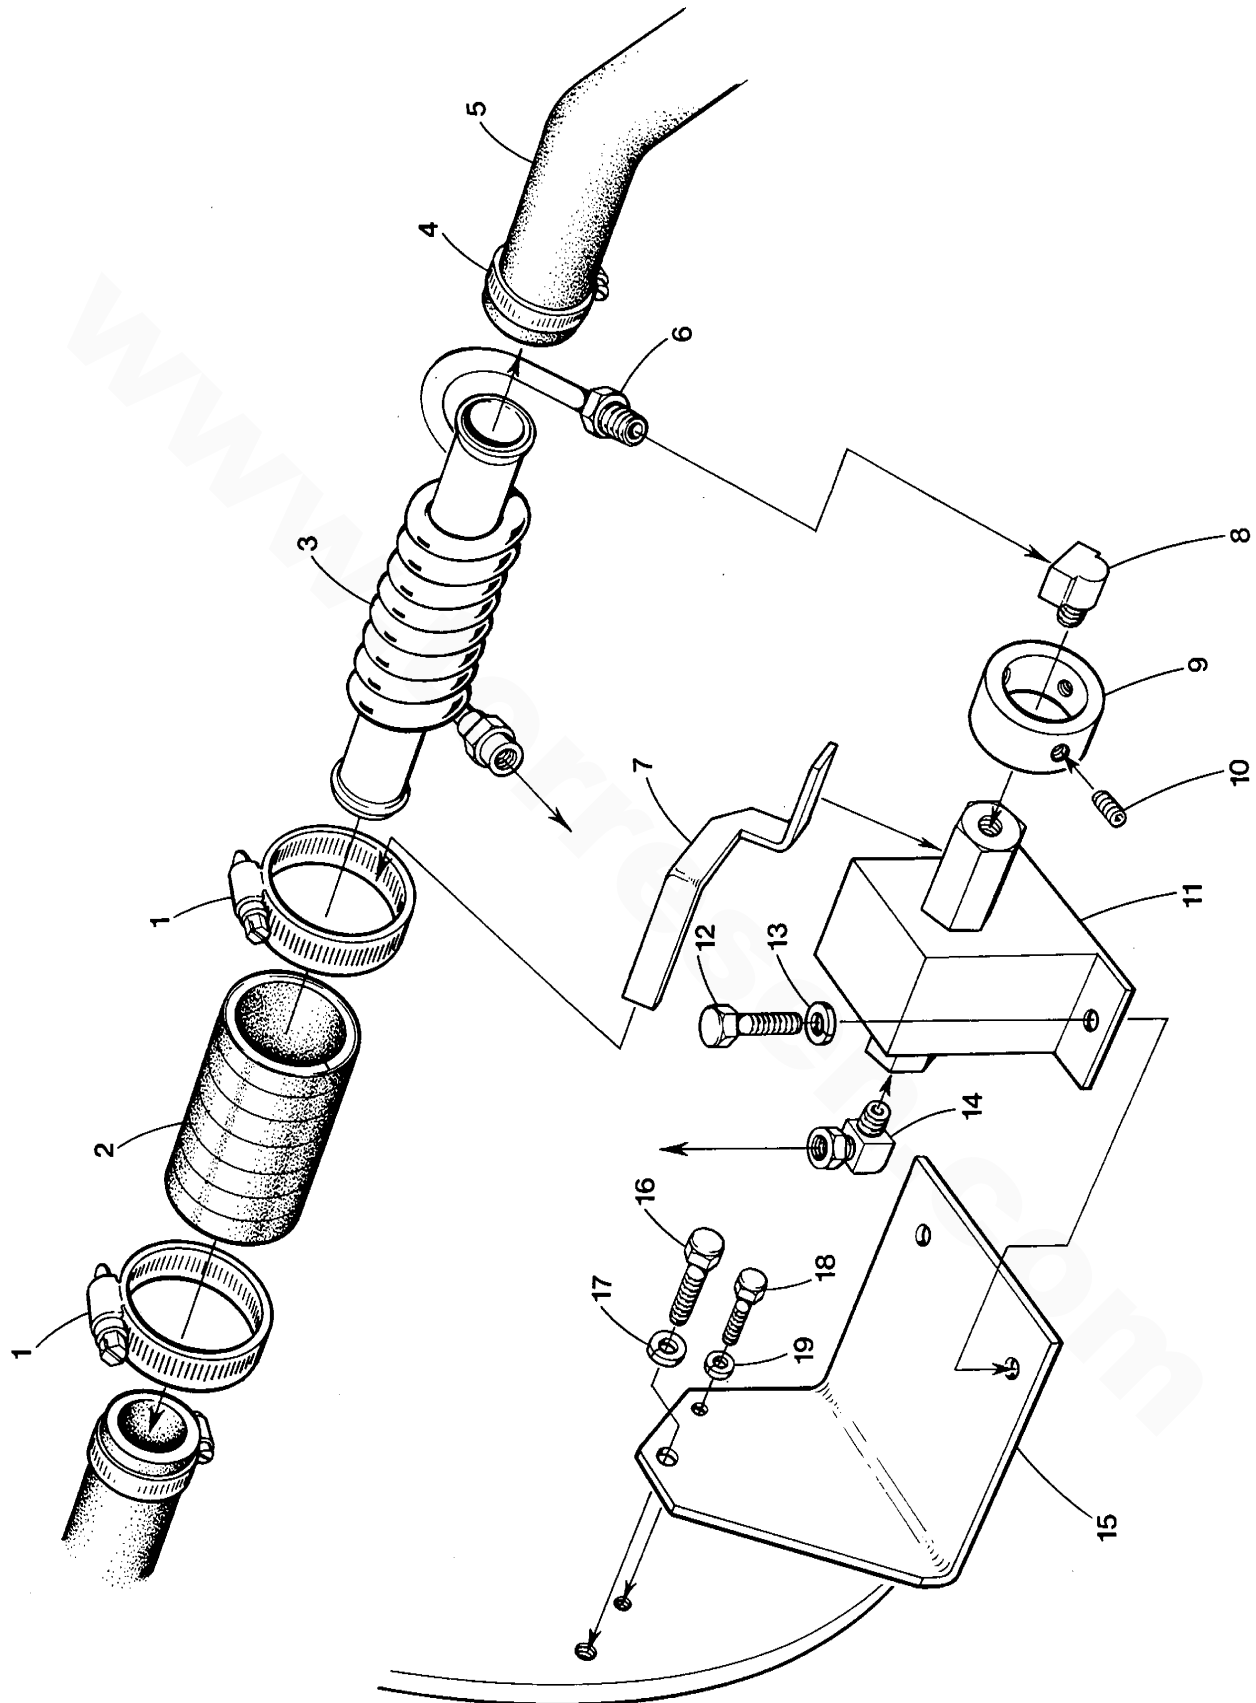

WESTERBEKE 20.0-25.0 BEG - GASDENSER AND LIFT PUMP

REF	PN	NAME	REMARKS	QUAN
1	038193	CLAMP	HOSE 28	2
2		SLEEVE	HOSE & ALUMINUM FOIL TAPE-SEE REF 3	1
3	038052	GASDENSER	INCLUDING REF 1-2-3-6	1
4	011386	CLAMP	HOSE 12	2
5	040548	HOSE	GASDENSER TO SEA WATER PUMP	1
6		NUT	INVERTED FLARE-SEE REF 3	1
7	038161	BRACKET	GASDENSER TO LIFT PUMP	1
8	022513	ELBOW	1/8NPT TO INVERTED FLARE	1
9	038158	COLLAR	GASDENSER BRACKET TO LIFT PUMP	1
10	038173	SETSCREW		3
11	039273	PUMP	FUEL LIFT 12 VDC	1
12	031501	CAPSCREW	1/4NC X 1/2	2
13	031752	LOCKWASHER	1/4	2
14-1	013329	ELBOW	COMPRESSION INCLUDING NUT & FERRULE	1
14-2	016676	NUT	1/4 COMPRESSION	1
14-3	011597	FERRULE	1/4 COMPRESSION	1
15	036136	BRACKET	LIFT PUMP	1
16	034470	CAPSCREW	M10 X 45 DIN 931	1
17	019262	LOCKWASHER	M10 DIN 127	1
18	017012	CAPSCREW	M 6 X 16 DIN 933	1
19	031783	LOCKWASHER	M 6 DIN 127	1