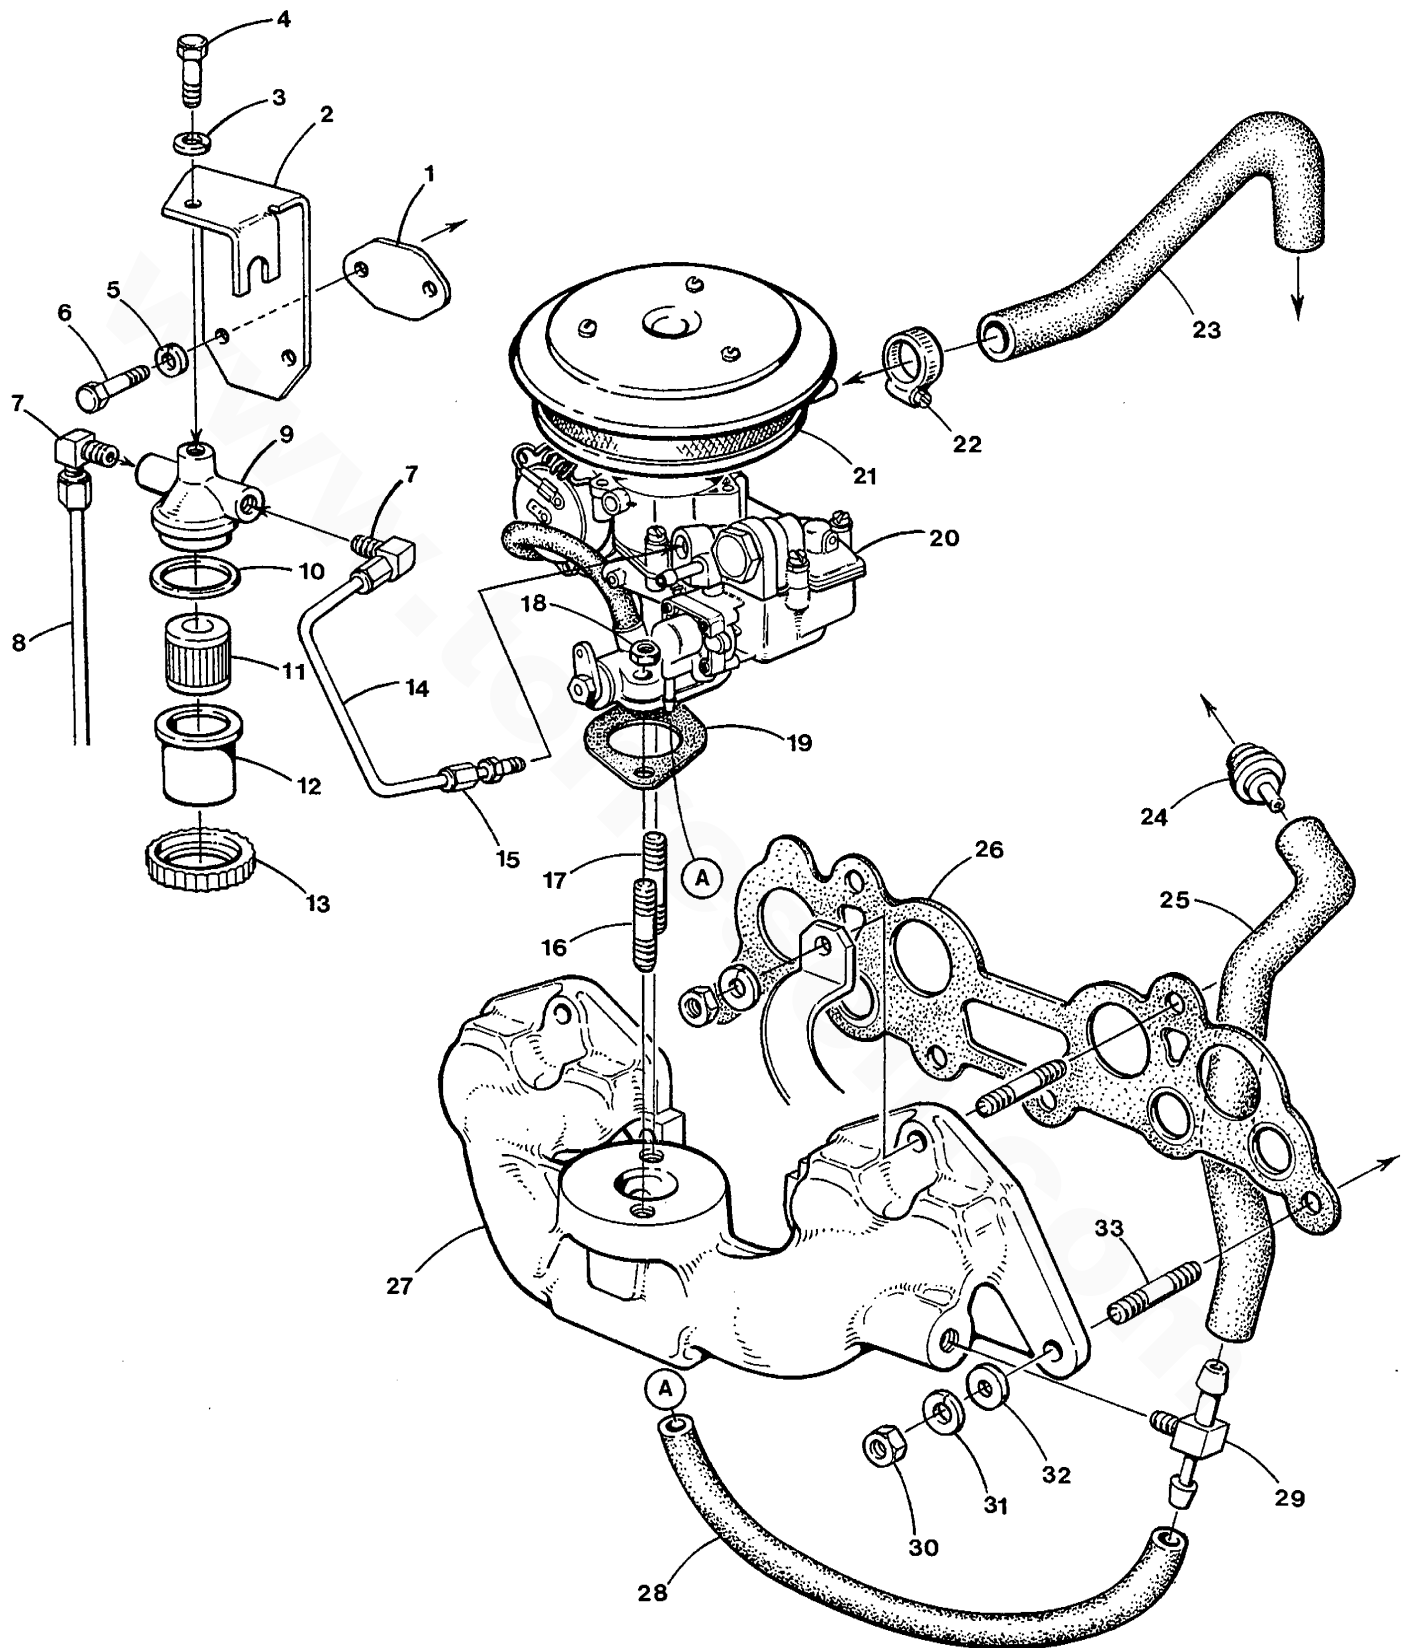

WESTERBEKE 20.0-25.0 BEG - INTAKE MANIFOLD AND FUEL SYSTEM

WESTERBEKE 20.0-25.0 BEG - INTAKE MANIFOLD AND FUEL SYSTEM

REF	PN	NAME	REMARKS	QUAN
1	034234	GASKET	BRACKET TO HEAD	1
2	040556	BRACKET	FUEL FILTER	1
3	019262	LOCKWASHER	M10 DIN 127	1
4	024951	CAPSCREW	M10 X 1.25 X 20 DIN 961	1
5	031786	LOCKWASHER	M 8 DIN 127	2
6	017196	CAPSCREW	M 8 X 20 DIN 933	2
7-1	013329	ELBOW	COMPRESSION INCLUDING NUT & FERRULE	2
7-2	016676	NUT	1/4 COMPRESSION	2
7-3	011597	FERRULE	1/4 COMPRESSION	2
8	040550	LINE	LIFT PUMP TO FILTER	1
9	042817	FILTER	FUEL INCLUDING REF 9 THRU 13	1
10	040879	O-RING		1
11	040838	ELEMENT	FUEL FILTER	1
12	040878	CUP	FUEL FILTER	1
13	042410	NUT	FUEL FILTER	1
14	040558	LINE	FILTER TO CARBURETOR	1
15-1	019449	CONNECTOR	COMPRESSION INCLUDING NUT AND FERRULE	1
15-2	016676	NUT	1/4 COMPRESSION	1
15-3	011597	FERRULE	1/4 COMPRESSION	1
16	038510	STUD		1
17	011263	STUD		1
18-1	031760	NUT	5/16NF	2
18-2	031835	LOCKWASHER	M 8 DIN 6797J	2
19	033606	GASKET	CARBURETOR TO MANIFOLD	1
20	039454	CARBURETOR	ASSEMBLY INCLUDING CHOKE	1
21	034894	ARRESTOR	FLAME	1
22	017298	CLAMP	HOSE 6	1
23	035894	HOSE	BREATHER	1
24	033808	VALVE	PCV	1
25	034077	HOSE	PCV VALVE	1
26	040833	GASKET	INTAKE MANIFOLD	1
27	040142	MANIFOLD	INTAKE	1
28	033975	HOSE	INCHES REQUIRED	9
29	033753	TEE	INTAKE MANIFOLD	1
30	018242	NUT	M 8 DIN 934	6
31	031786	LOCKWASHER	M 8 DIN 127	6
32	031787	WASHER	M 8 DIN 125	6
33	015830	STUD	M 8 X 25 DIN 939	6