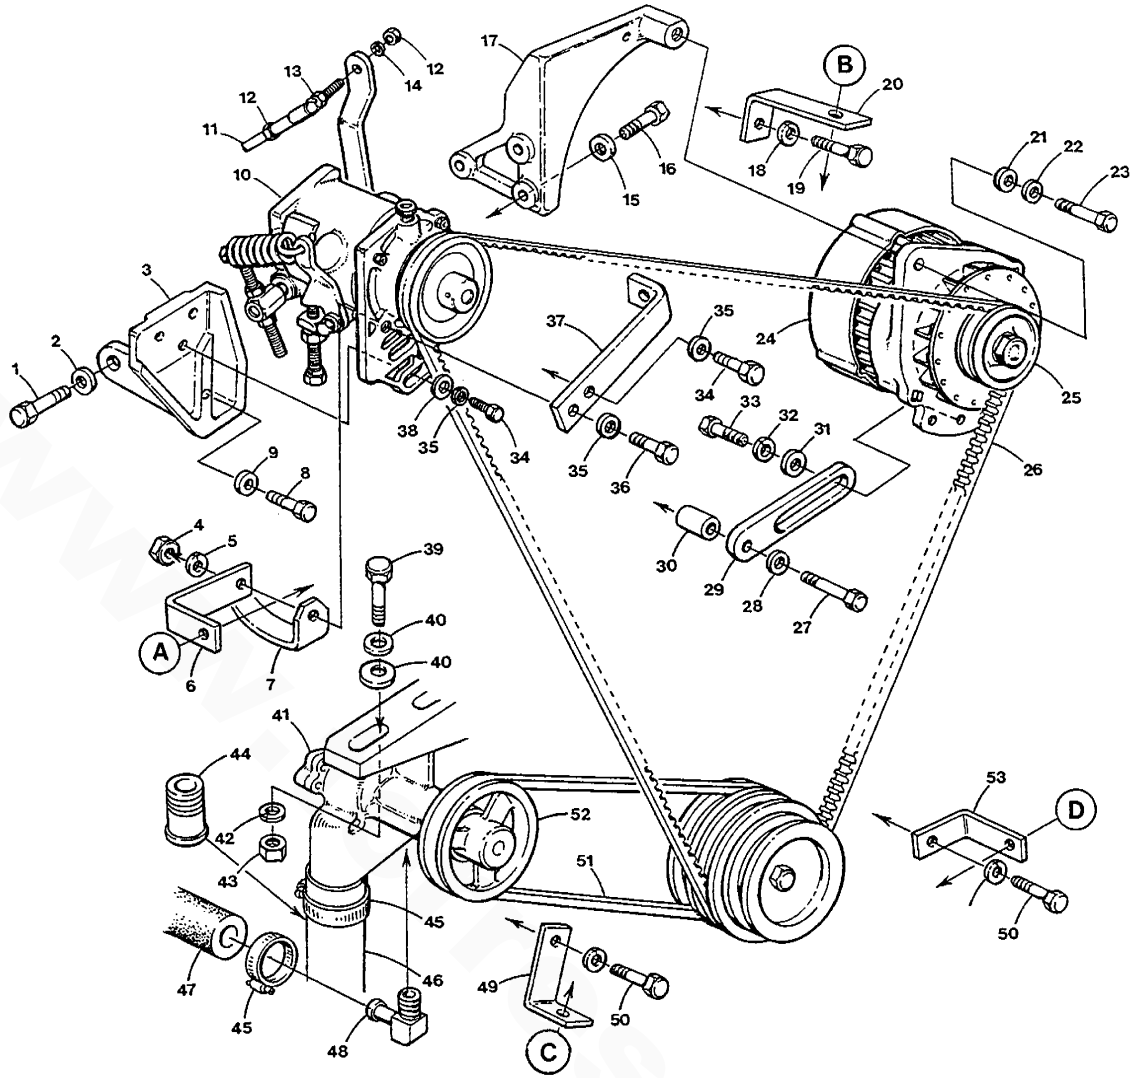

Engine parts from Torrsen Marine - www.torresen.com - 231-759-8596

WESTERBEKE 20.0-25.0 BEG - GOVERNOR - BELTS - BELT GUARD - ALTERNATOR

REF	PN	NAME	REMARKS	QUAN
1	024953	CAPSCREW	M10 X 1.25 X 35 DIN 961	1
2	019262	LOCKWASHER	M10 DIN 127	1
3	040160	BRACKET	GOVERNOR	1
4	015887	NUT	M10 DIN 934	1
5	019262	LOCKWASHER	M10 DIN 127	1
6	040914	BRACKET	BELT GUARD	1
7	041020	BRACKET	GOVERNOR SUPPORT	1
8	033347	CAPSCREW	M12 X 1.5 X 25 DIN 961	1
9	031792	LOCKWASHER	M12 DIN 127	1
10	033560	GOVERNOR		1
11	040551	ROD	GOVERNOR TO CARBURETOR	1
12	031847	NUT	10-32 HEX SS	2
13	019364	BALLJOINT		1
14	031849	LOCKWASHER	10 SS	2
15	019262	LOCKWASHER	M10 DIN 127	3
16	024952	CAPSCREW	M10 X 1.25 X 25 DIN 961	3
17	040408	BRACKET	ALTERNATOR	1
18	031786	LOCKWASHER	M 8 DIN 127	1
19	017196	CAPSCREW	M 8 X 20 DIN 933	1
20	040915	BRACKET	BELT GUARD	1
21	031777	WASHER	FLAT 1/2	1
22	031776	LOCKWASHER	1/2	1
23	031709	CAPSCREW	1/2NC X 2	1
24	039790	ALTERNATOR	12 VDC 50 AMP	1
25	045019	PULLEY	ALTERNATOR	1
26	040555	BELT		1
27	018812	CAPSCREW	M 8 X 70 DIN 931	1
28	031786	LOCKWASHER	M 8 DIN 127	1
29	033064	STRAP	ADJUSTING	1
30	040553	SPACER		1
31	033381	WASHER		1
32	031758	LOCKWASHER	5/16	1
33	031555	CAPSCREW	5/16NC X 1	1
34	034589	CAPSCREW	M10 X 30 DIN 933	2
35	019262	LOCKWASHER	M10 DIN 127	3
36	040917	CAPSCREW	M10 X 45 DIN 933	1
37	040618	BRACKET	GOVERNOR SUPPORT	1
38	031789	WASHER	M10 DIN 125	1