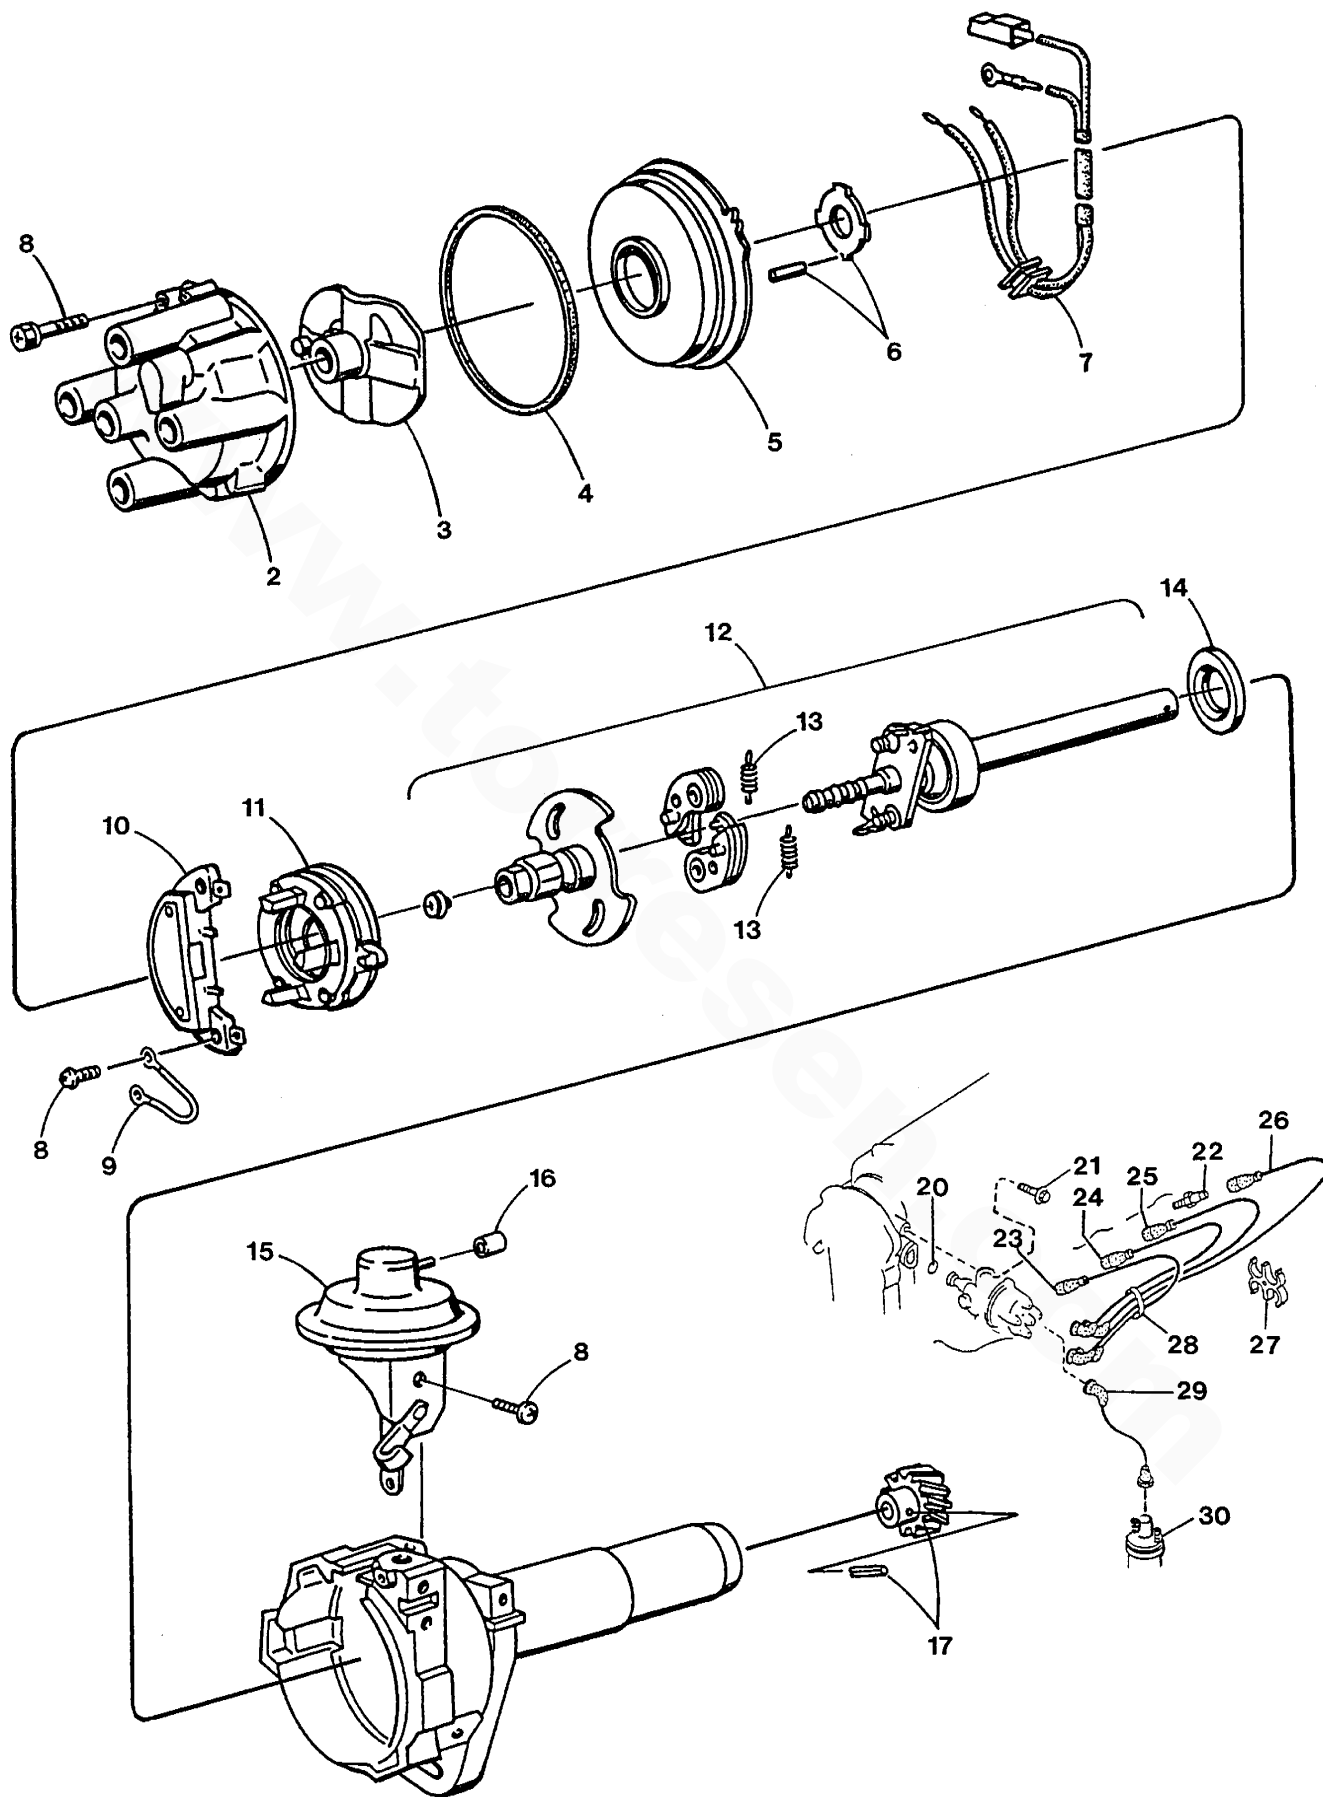

WESTERBEKE 20.0-25.0 BEG - DISTRIBUTOR - COIL - SPARKPLUG

REF	PN	NAME	REMARKS	QUAN
1-1	040857	DISTRIBUTR		1
1-2	045385	DISTRIBUTR	HIGH ENERGY	1
2	040859	CAP	DISTRIBUTOR	1
3	040860	ROTOR		1
4	040872	GASKET		1
5	040871	COVER		1
6-1	040861	ROTOR	IGNITER SIGNAL DISTRIBUTOR 40857	1
6-2	045386	ROTOR	IGNITER SIGNAL DISTRIBUTOR 45385	1
7-1	040865	HARNESS	DISTRIBUTOR 40857	1
7-2	045387	HARNESS	DISTRIBUTOR 45385	1
8-1	040870	SCREW SET	DISTRIBUTOR 40857	1
8-2	045388	SCREW SET	DISTRIBUTOR 45385	1
9	040866	WIRE	DISTRIBUTOR 40857	1
10-1	040864	IGNITER	DISTRIBUTOR 40857 INCLUDING SCREW	1
10-2	043606	IGNITER	DISTRIBUTOR 45385 INCLUDING SCREW	1
11-1	040867	BREAKER	DISTRIBUTOR 40857	1
11-2	043603	BREAKER	DISTRIBUTOR 45385	1
12	040862	GOVERNOR		1
13	040863	SPRING SET	DISTRIBUTOR 40857	1
14	040869	SEAL	OIL	1
15	040868	MODULE	VACUUM ADVANCE	1
16	033885	CAP	VINYL	1
17	040880	GEAR	INCLUDING PIN	1
18	043602	MODULE	PICKUP DISTRIBUTOR 45385	1
19	043604	HEATSINK	DISTRIBUTOR 45385	1
20	040858	O-RING		1
21	042187	CAPSCREW	M 8 X 30 JIS-FLANGE W/WASHER DOG POINT	1
22	043071	SPARKPLUG		4
23	042697	WIRE	SPARKPLUG 1	1
24	042699	WIRE	SPARKPLUG 2	1
25	042700	WIRE	SPARKPLUG 3	1
26	042701	WIRE	SPARKPLUG 4	1
27	040856	BRACKET	SPARKPLUG WIRE SUPPORT	1
28	040756	WIRE SET	SPARKPLUG AND COIL	1
29	037155	WIRE	IGNITION COIL	1
30-1	040853	COIL	IGNITION INCLUDING RESISTOR	1
30-2	033806	COIL	IGNITION - NO RESISTOR USED	1