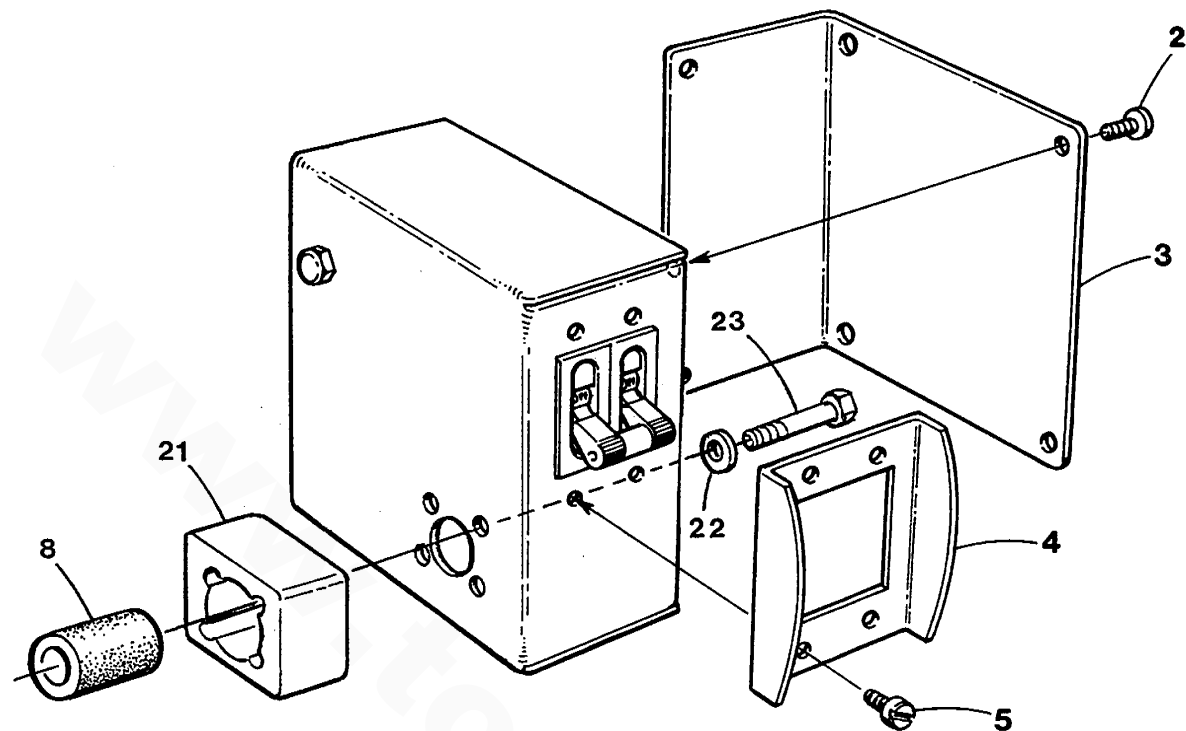

WESTERBEKE 20.0-25.0 BEG - AC OUTPUT CIRCUIT BREAKER 1 PHASE

REF	PN	NAME	REMARKS	QUAN
1-1	042301	KIT	AC BREAKER 20.0 BEG 60HZ REF 2 THRU 20	1
1-2	039495	KIT	AC BREAKER 25.0 BEG 60HZ REF 2 THRU 20	1
2	031891	SCREW	8-32 X 3/8 SS TRUSS HEAD	6
3-1	043725	COVER	BOX 43724	1
3-2	038966	COVER	BOX 41115	1
4	039082	GUARD		1
5	031852	SCREW	6-32 X 1/4 SS BINDING HEAD	4
6	040996	NIPPLE	1.25"	1
7	038524	NUT	1.25"	4
8	039149	INSULATOR	PROTECT WIRES	1
9-1	042696	BREAKER	CIRCUIT 90 AMP IP 20.0 BEG	1
9-2	043794	BREAKER	CIRCUIT 100 AMP IP 25.0 BEG	1
10	032493	LOCKWASHER	1/4 INTERNAL TOOTH BRONZE	2
11	032498	NUT	1/4NC HEX BRASS	2
12	032499	WASHER	FLAT 1/4 BRASS	2
13	039148	WIRE	WHITE 60 HZ	1
14-1	043724	BOX	CIRCUIT BREAKER FROM JAN 2000	1
14-2	041115	BOX	CIRCUIT BREAKER TO DEC 99	1
15	039147	WIRE	BLACK 60 HZ	1
16	039147	WIRE	BLACK 60 HZ	1
17	031750	NUT	1/4NC	AR
18	031753	WASHER	FLAT 1/4	AR
19	038622	CAPSCREW	1/4NC X 1 BRONZE FULLY THREADED	1
20-1	041462	CONNECTOR	BOX 1.5"	1
20-2	036737	CONNECTOR	BOX 1.25" TO JUNE 2000	1
21	044343	SPACER	BOX TO HOUSING	1
22	031786	LOCKWASHER	M 8 DIN 127	4
23	031225	CAPSCREW	M 8 X 60 DIN 931	47
24	042719	DIAGRAM	AC OUTPUT & CIRCUIT BREAKER WIRING	1