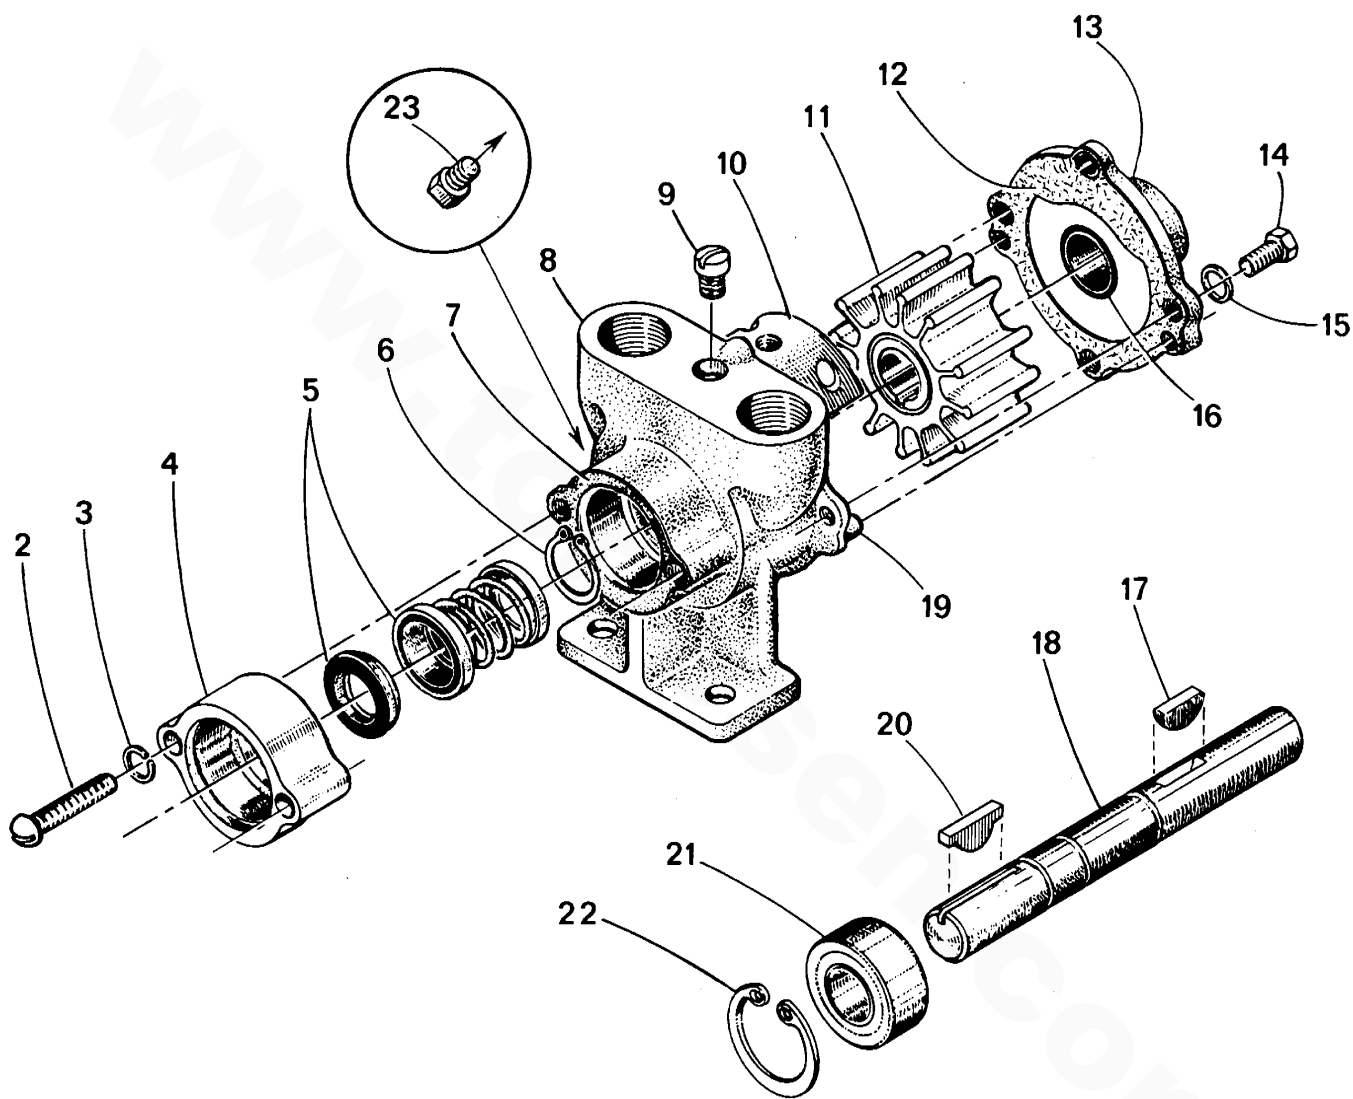

WESTERBEKE 20.0-25.0 BEG - SEA WATER PUMP

REF	PN	NAME	REMARKS	QUAN
1	038445	PUMP	SEA WATER	1
2	018147	SCREW	BEARING HOUSING TO PUMP	2
3	032183	LOCKWASHER		2
4	018180	HOUSING	BEARING	1
5	014774	SEAL	INCLUDING SEAT	1
6	018145	RING	RETAINING	3
7	018154	GASKET	BEARING HOUSING TO PUMP HOUSING	1
8	039867	HOUSING	PUMP BODY	1
9	018151	SCREW	PUMP HOUSING TO CAM	1
10	018152	CAM		1
11	011907	IMPELLER	INCLUDING GASKET	1
12	011419	GASKET	IMPELLER COVER	1
13	018153	COVER	IMPELLER INCLUDING BUSHING	1
14	018143	CAPSCREW		4
15	032183	LOCKWASHER		4
16	018149	BUSHING	SHAFT END	1
17	018148	KEY	IMPELLER TO SHAFT	1
18	018164	SHAFT		1
19	018142	DOWEL	COVER TO PUMP HOUSING	2
20	022392	KEY	SEA WATER PUMP SHAFT TO PULLEY	1
21	018144	BEARING		1
22	018146	RING	RETAINING	1
23	019369	PLUG	1/8NPT HEX HEAD BRASS	1
24	033329	KIT	PUMP REPAIR INCL 6,7,9,10,11,12,16,21,221