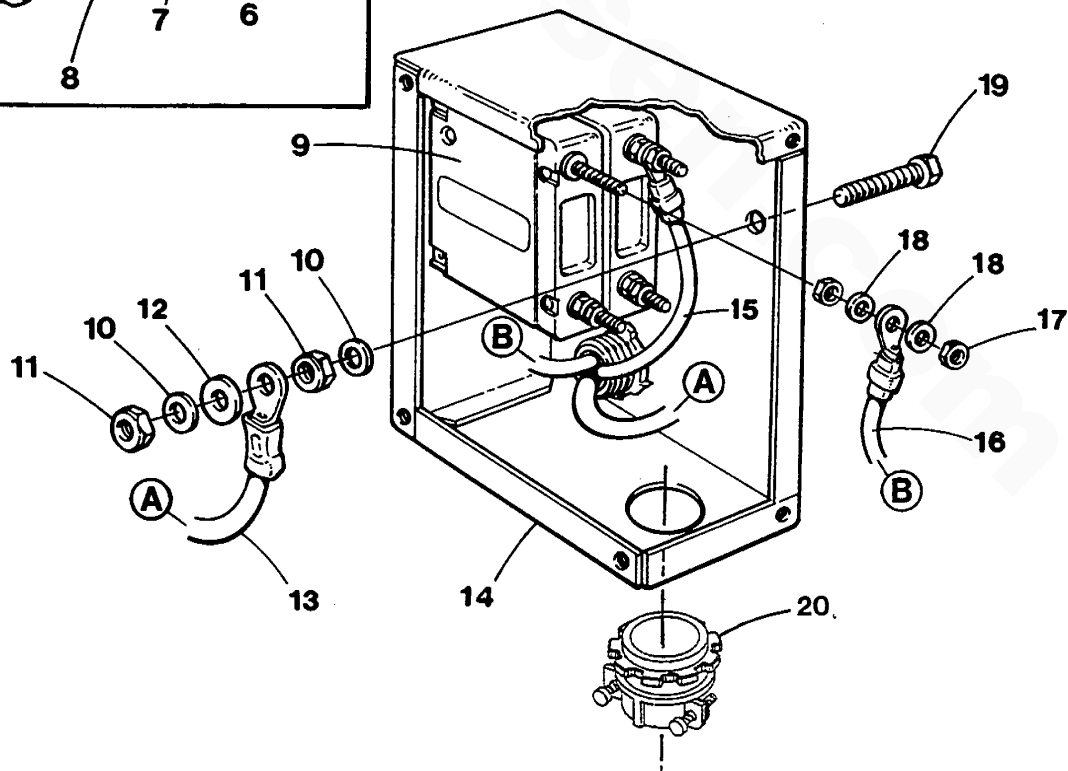

WESTERBEKE 20.0-25.0 BEG - AC OUTPUT CIRCUIT BREAKER 1 PHASE

REF	PN	NAME	REMARKS	QUAN
1-1	042301	KIT	AC BREAKER 20.0 BEG 60HZ REF 2 THRU 20	1
1-2	039495	KIT	AC BREAKER 25.0 BEG 60HZ REF 2 THRU 20	1
2	031891	SCREW	8-32 X 3/8 SS TRUSS HEAD	6
3-1	043725	COVER	BOX 43724	1
3-2	038966	COVER	BOX 41115	1
4	039082	GUARD		1
5	031852	SCREW	6-32 X 1/4 SS BINDING HEAD	4
6	040996	NIPPLE	1.25"	1
7	038524	NUT	1.25"	4
8	039149	INSULATOR	PROTECT WIRES	1
9-1	042696	BREAKER	CIRCUIT 90 AMP IP 20.0 BEG	1
9-2	043794	BREAKER	CIRCUIT 100 AMP IP 25.0 BEG	1
10	032493	LOCKWASHER	1/4 INTERNAL TOOTH BRONZE	2
11	032498	NUT	1/4NC HEX BRASS	2
12	032499	WASHER	FLAT 1/4 BRASS	2
13	039148	WIRE	WHITE 60 HZ	1
14-1	043724	BOX	CIRCUIT BREAKER FROM JAN 2000	1
14-2	041115	BOX	CIRCUIT BREAKER TO DEC 99	1
15	039147	WIRE	BLACK 60 HZ	1
16	039147	WIRE	BLACK 60 HZ	1
17	031750	NUT	1/4NC	AR
18	031753	WASHER	FLAT 1/4	AR
19	038622	CAPSCREW	1/4NC X 1 BRONZE FULLY THREADED	1
20-1	041462	CONNECTOR	BOX 1.5"	1
20-2	036737	CONNECTOR	BOX 1.25" TO JUNE 2000	1
21	044343	SPACER	BOX TO HOUSING	1
22	031786	LOCKWASHER	M 8 DIN 127	4
23	031225	CAPSCREW	M 8 X 60 DIN 931	47
24	042719	DIAGRAM	AC OUTPUT & CIRCUIT BREAKER WIRING	1