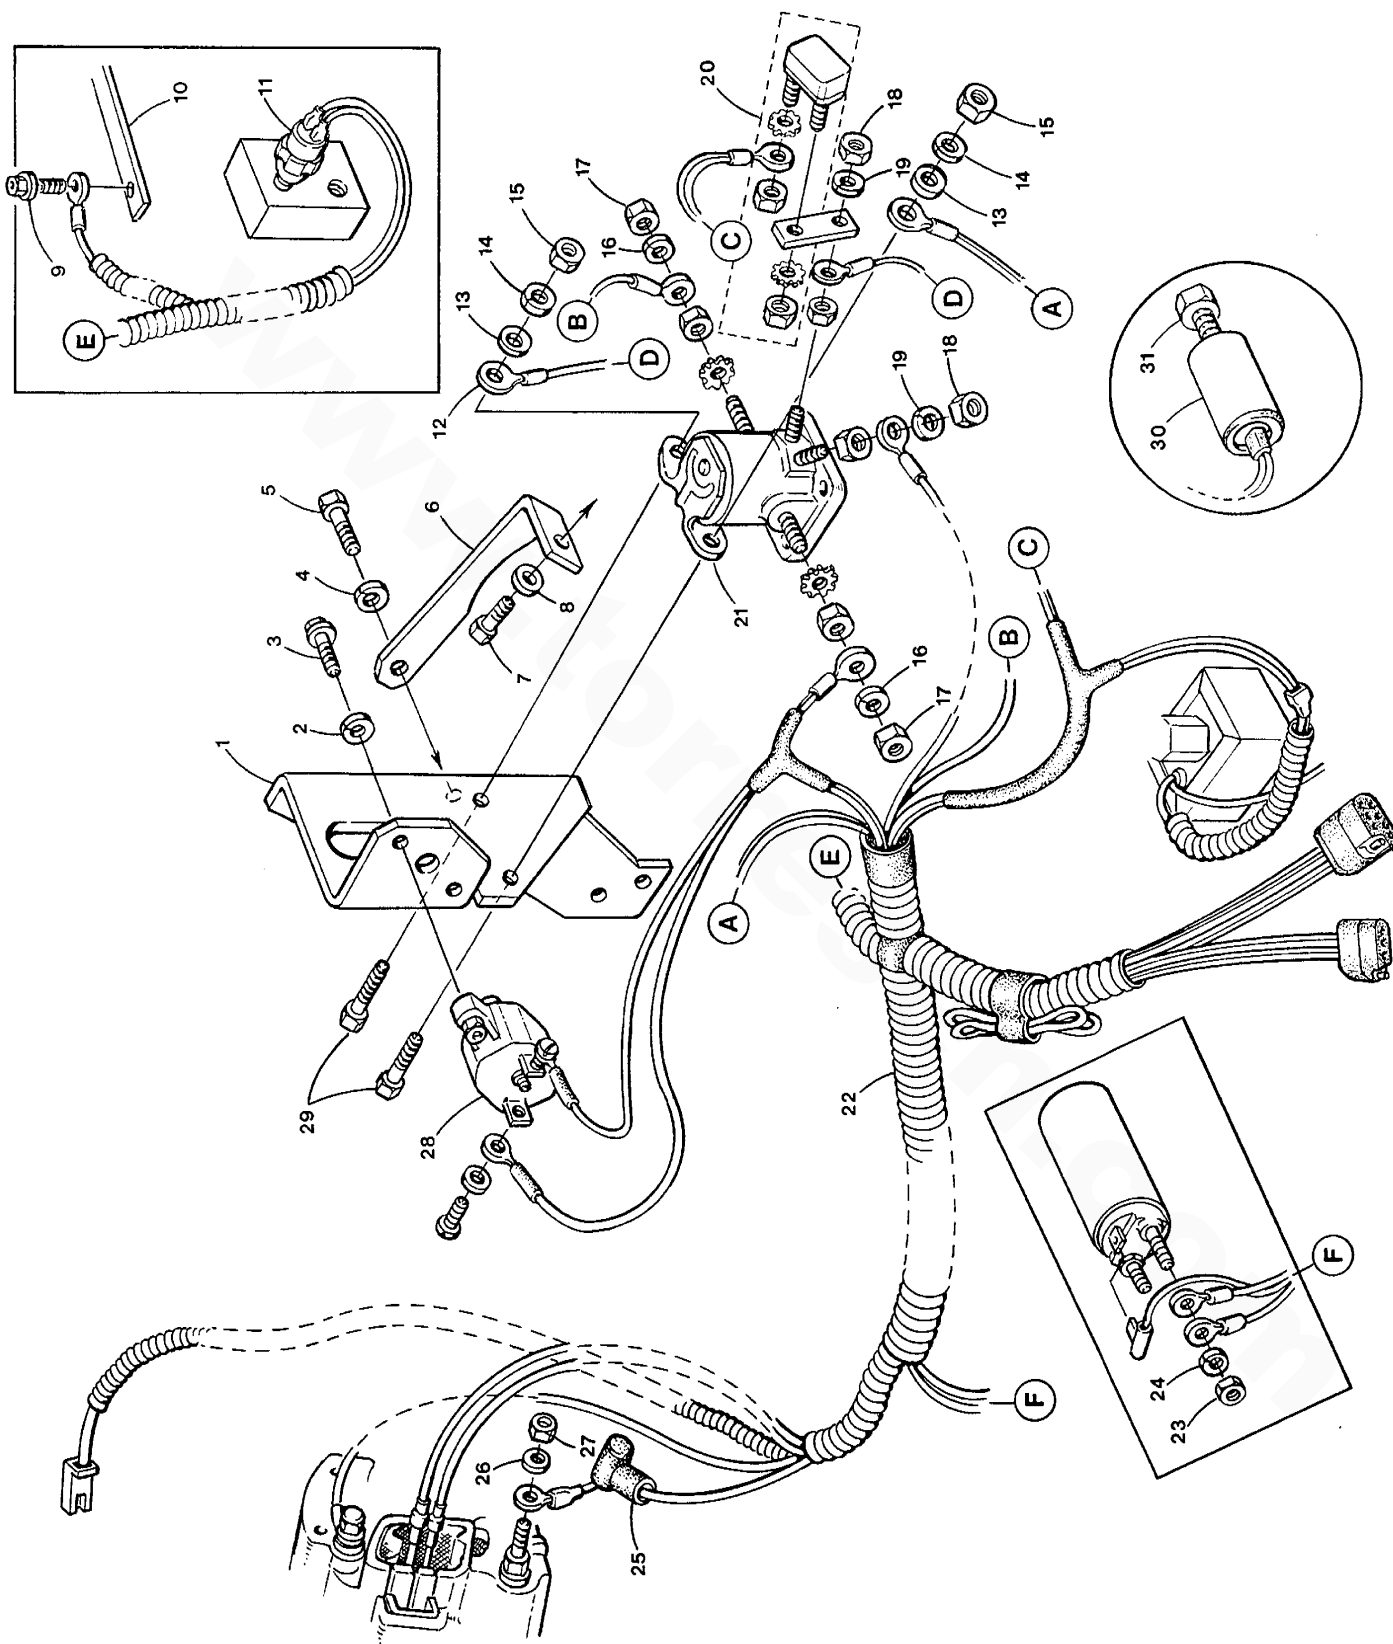

ELECTRICAL SYSTEM - 35C/D

ELECTRICAL SYSTEM - 35C/D

Reference #	Part #	Part Name	Remarks	Quantity
1	034418	BRACKET	CIRCUIT BREAKER & SOLENOID	1
2	031843	WASHER	FLAT 8 SS	2
3	043480	SCREW	8-32 X 7/8 SS HEX WASHER HEAD	2
4	019262	LOCKWASHER	M10 DIN 127	1
5	024951	CAPSCREW	M10 X 1.25 X 20 DIN 961	1
6	044074	BRACKET	SUPPORT	1
7	018804	CAPSCREW	M6 X 20 DIN 933	1
8	031784	WASHER	M6 DIN 125	1
9	024353	GLOWPLUG	12 VDC	3
10	048117	STRAP	GLOWPLUG CONNECTING	1
11	037323	SWITCH	OIL PRESSURE	1
12	039806	RESISTOR	ASSEMBLY	1
13	031753	WASHER	FLAT 1/4	2
14	031752	LOCKWASHER	1/4	2
15	031750	NUT	1/4NC	2
16	031758	LOCKWASHER	5/16	2
17	031760	NUT	5/16NF	2
18	031847	NUT	10-32 SS HEX	2
19	031849	LOCKWASHER	10 SS	2
20	036563	BREAKER	CIRCUIT 10 AMP	1
21	024639	SOLENOID	PREHEAT 12 VDC	1
22	043906	HARNESS	ENGINE	1
23	031786	LOCKWASHER	M8 DIN 127	2
24	018242	NUT	M8 DIN 934	2
25	035449	BOOT		1
26	031784	WASHER	M6 DIN 125	2
27	015812	NUT	M6 DIN 934	2
28	024683	BREAKER	CIRCUIT 20 AMP 12 VDC	1
29	031503	CAPSCREW	1/4 NC X 3/4	2
30	037100	SOLENOID	FUEL SHUT-OFF 12 VDC	1
31	034669	NUT	SOLENOID	1
32	046746	MODULE	CURRENT TIMING FOR SOLENOID	1