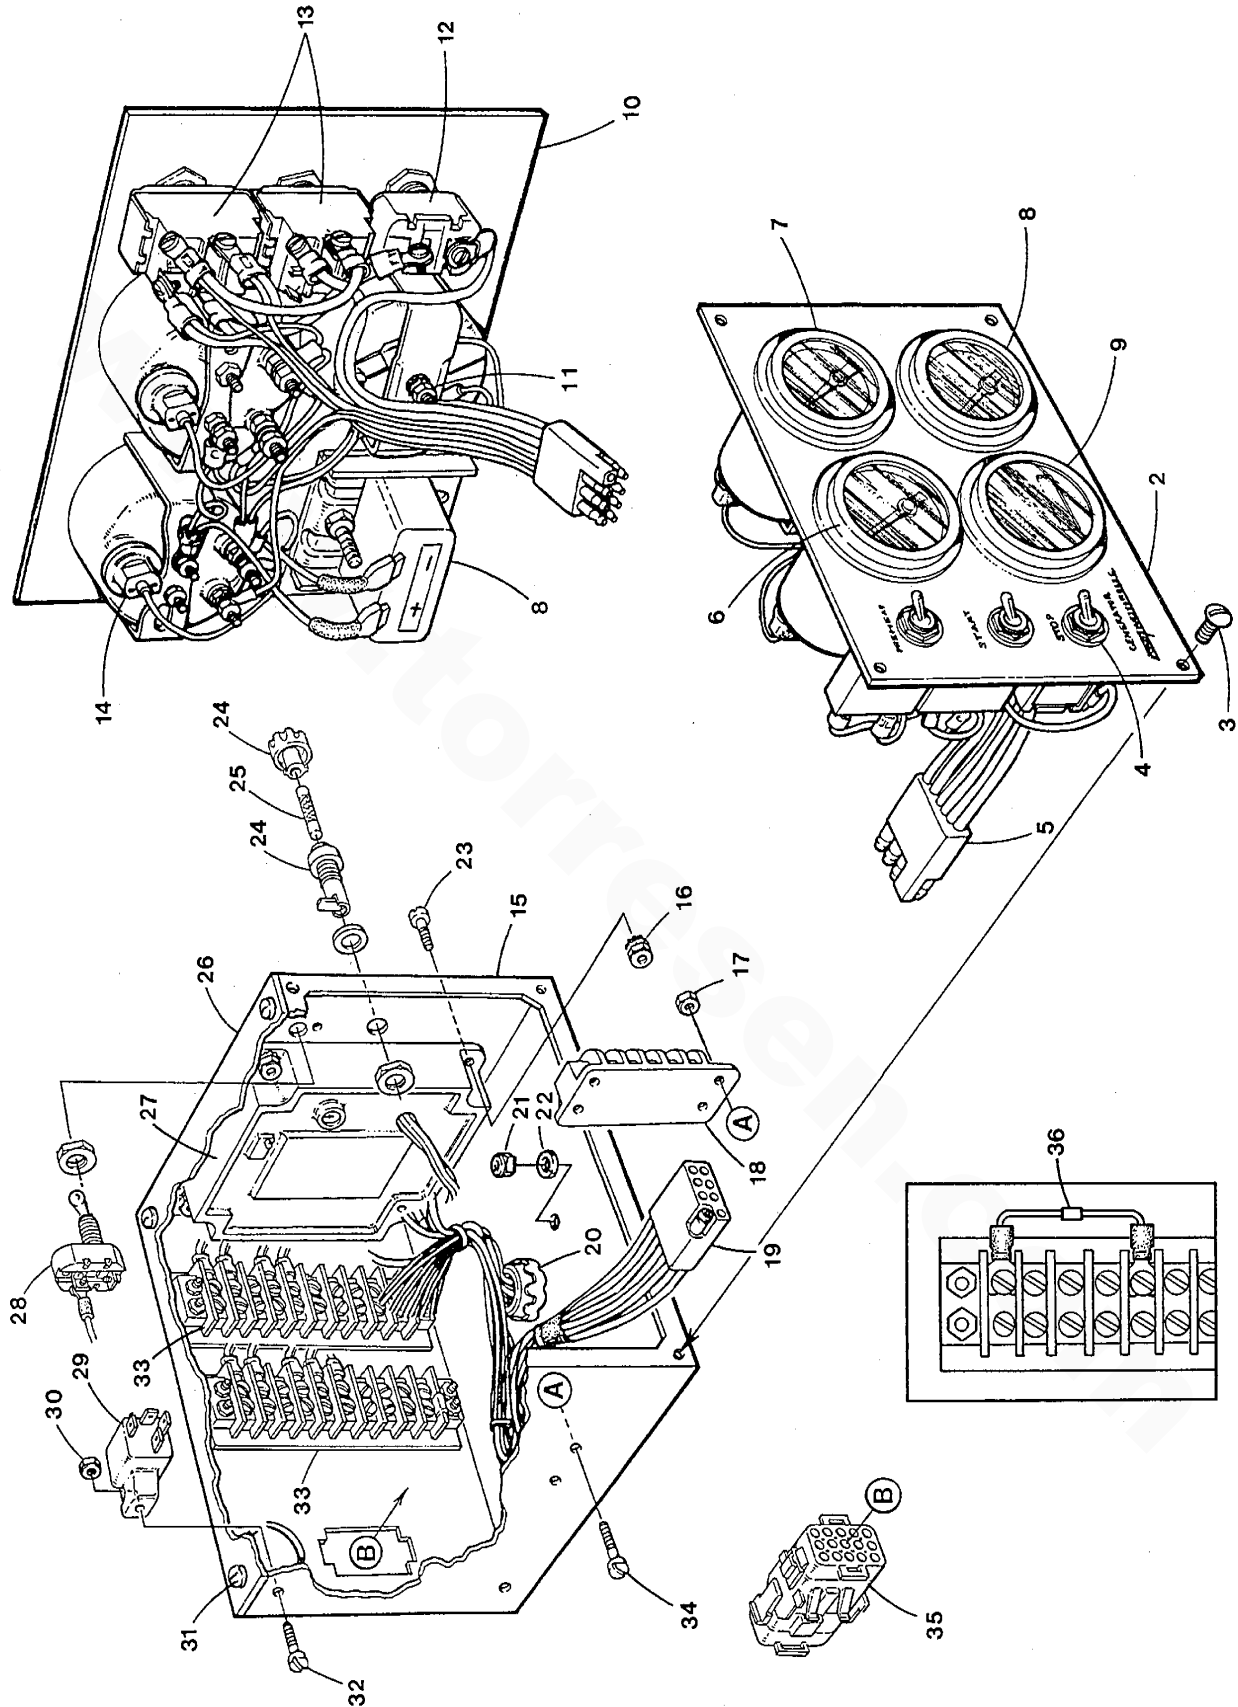

CONTROL PANEL - ELECTRONIC GOVERNOR - 8.0 - 10.0 BTDA

CONTROL PANEL - ELECTRONIC GOVERNOR - 8.0 - 10.0 BTDA

Reference #	Part #	Part Name	Remarks	Quantity
1-1	044925	PANEL	BOX & HARNESS 12 VDC ELECTRONIC GOVERN	1
1-2	044926	PANEL	BOX & HARNESS 24 VDC ELECTRONIC GOVERN	1
1-3	044966	PANEL	BOX & HARNESS 12 VDC ELECT. GOV. UNGRND	1
1-4	044967	PANEL	BOX & HARNESS 24 VDC ELECT. GOV. UNGRND	1
2-1	036539	PANEL	GENSET CONTROL 12 VDC	1
2-2	046775	PANEL	GENSET CONTROL 12 VDC UNGROUNDED	1
2-3	042162	PANEL	GENSET CONTROL 24 VDC	1
2-4	046776	PANEL	GENSET CONTROL 24 VDC UNGROUNDED	1
2-5	044246	PANEL	REMOTE CONTROL 12 VDC W/15 PIN PLUG	1
2-6	046887	PANEL	REMOTE CONTRL 12 VDC UNG W/15 PIN PLUG	1
2-7	046888	PANEL	REMOTE CONTRL 24 VDC UNG W/15 PIN PLUG	1
3	034421	SCREW	8-32 X 3/8 SS TRUSS HEAD BLACK	4
4	031999	RING	TOGGLE SWITCH MOUNT LOCKING	3
5-1	036538	HARNESS	GENSET PANEL	1
5-2	046885	HARNESS	GENSET PANEL UNGROUNDED	1
5-3	044252	HARNESS	GENSET PANEL W/15 PIN CONNECTOR	1
5-4	046886	HARNESS	GENSET PANEL UNG W/15 PIN CONNECTOR	1
6-1	037601	METER	WATER TEMPERATURE 12 VDC	1
6-2	042158	METER	WATER TEMPERATURE 24 VDC	1
6-3	046754	METER	WATER TEMPERATURE 12/24 VDC UNGROUND	1
7-1	037603	METER	OIL PRESSURE 12 VDC	1
7-2	042157	METER	OIL PRESSURE 24 VDC 80 PSI	1
7-3	046674	METER	OIL PRESSURE 12/24 VDC UNGROUNDED	1
8-1	037605	VOLTMETER	12 VDC	1
8-2	042156	VOLTMETER	24 VDC	1
8-3	046755	VOLTMETER	12 VDC UNGROUNDED	1
8-4	046675	VOLTMETER	24 VDC UNGROUNDED	1
9-1	036192	HOURLMETER	12 VDC	1
9-2	042159	HOURLMETER	24 VDC	1
9-3	046676	HOURLMETER	12/24 VDC UNGROUNDED	1
10	034485	PLATE	PANEL	1
11	031904	NUT	10-24 KEPS SS	1
12	024731	SWITCH	STOP	1
13	024732	SWITCH	PREHEAT AND START	2
14-1	042893	LAMP	INSTRUMENT 12 VDC INCLUDING HOLDER	3
14-2	035825	WIRE	POWER TO METER LAMPS	3
14-3	045094	LAMP KIT	24 VDC	1
15	043840	BOX	GENSET CONTROL PANEL	1
16	200125	NUT	10-32 KEPS	4
17	050234	NUT	6-32 KEPS	4
18-1	050201	BLOCK	TERMINAL 6 POSITION	1
18-2	050374	MARKER	TERMINAL BLOCK	1
19	043737	HARNESS	GENSET PANEL BOX	1
20	023937	BUSHING		1
21	015812	NUT	M6 DIN 934	4
22	031783	LOCKWASHER	M6 DIN 127	4
23	031872	SCREW	10-32 X 1/2 SS BINDING HEAD	4
24	043747	HOLDER	FUSE	1
25	033769	FUSE	8 AMP	1
26	040185	COVER	PANEL BOX	1