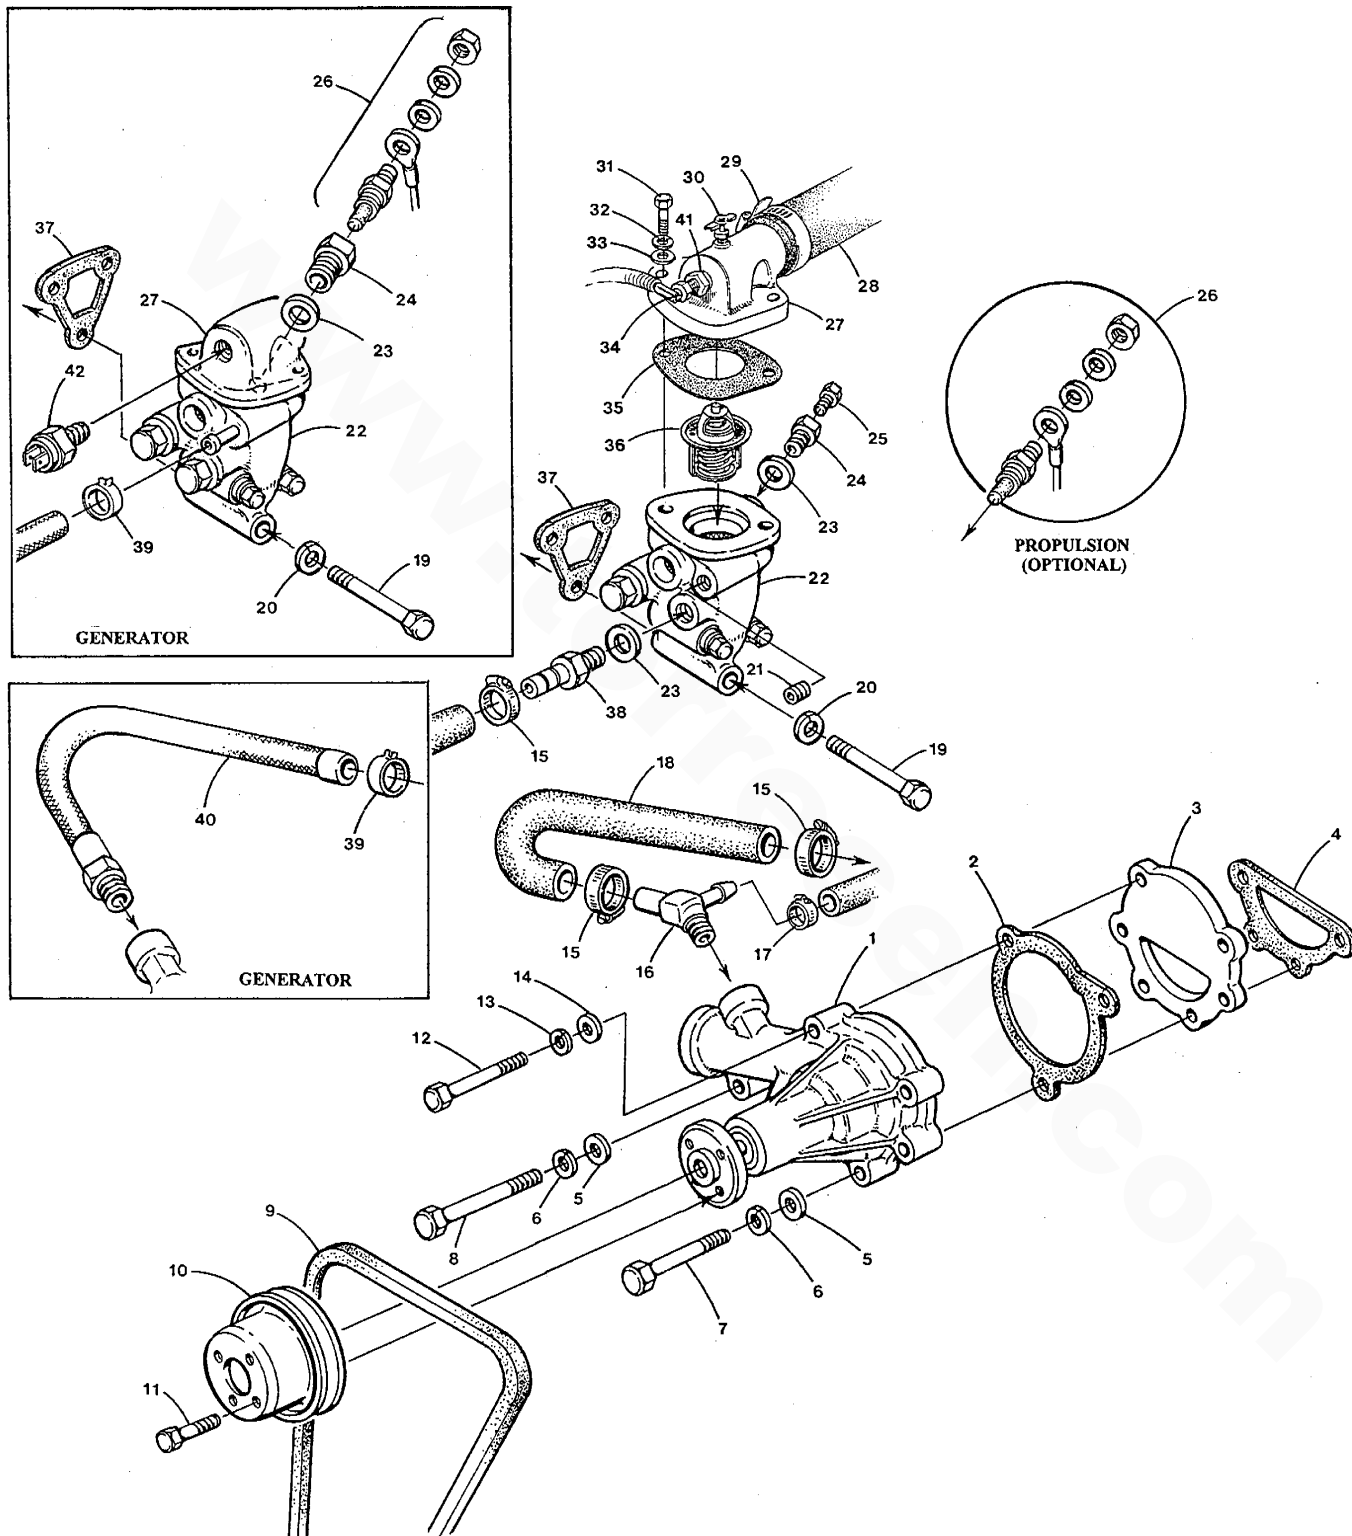

THERMOSTAT & FRESH WATER PUMP - 35C/D - 8.0 - 10.0 BTDA

THERMOSTAT & FRESH WATER PUMP - 35C/D - 8.0 - 10.0 BTDA

Reference #	Part #	Part Name	Remarks	Quantity
1	045231	PUMP	FRESH WATER	1
2	044082	GASKET	FRESH WATER PUMP PLATE	1
3	044083	PLATE	FRESH WATER PUMP	1
4	030474	GASKET	WATER PUMP TO BLOCK	1
5	031787	WASHER	M8 DIN 125	4
6	031786	LOCKWASHER	M8 DIN 127	4
7	024948	CAPSCREW	M8 X 45 DIN 931	3
8	031225	CAPSCREW	M8 X 60 DIN 931	1
9	045232	BELT		1
10	047134	PULLEY	FRESH WATER PUMP	1
11	035785	CAPSCREW	M6 X 12 JIS 6 W/LW	4
12	013590	CAPSCREW	M6 X 30 DIN 933	2
13	031783	LOCKWASHER	M6 DIN 127	2
14	031784	WASHER	M6 DIN 125	2
15	011341	CLAMP	HOSE 08 - PROP	1
16	044184	ELBOW	BYPASS - PROP	1
17	017298	CLAMP	HOSE 06	2
18	043876	HOSE	BYPASS - PROP	1
19	031812	CAPSCREW	M8 X 65 DIN 931	3
20	031786	LOCKWASHER	M8 DIN 127	3
21	043482	PLUG	BYPASS - PROP	1
22-1	045233	HOUSING	THERMOSTAT LOWER - GENSET	1
22-2	047894	HOUSING	THERMOSTAT LOWER - PROP	1
23	033280	WASHER	BANJO M16 ALUMINUM	2
24	024602	ADAPTER	M16 X 1.5 TO 1/8NPT	1
25	019369	PLUG	1/8NPT HEX HEAD BRASS	1
26-1	035109	SENDER	WATER TEMPERATURE (STD ON GENSET)	1
26-2	011915	SENDER	WATER TEMPERATURE UNGROUNDED	1
26-3	022124	SENDER	WATER TEMPERATURE 12 VDC DUAL PANEL	1
26-4	034912	SENDER	WATER TEMPERATURE UNGRND DUAL PANEL	1
27	043434	HOUSING	THERMOSTAT UPPER	1
28	043952	HOSE	THERMOSTAT TO MANIFOLD	1
29	021878	CLAMP	HOSE 20	2
30	011471	PETCOCK	1/8NPT	1
31	013619	CAPSCREW	M8 X 30 DIN 933	2
32	031786	LOCKWASHER	M8 DIN 127	2
33	031787	WASHER	M8 DIN 125	2
34	030125	SWITCH	WATER TEMPERATURE ALARM - PROP	1
35	034196	GASKET	THERMOSTAT	1
36	024688	THERMOSTAT		1
37	045236	GASKET	THERMOSTAT LOWER HOUSING	1
38	043870	CONNECTOR	MALE M16 X 1.5 TO 5/8 HOSE - PROP	1
39	024906	CLAMP	HOSE 04 MINI	2
40	035435	HOSE	5/16 ID - INCHES REQUIRED - GENSET	9
41	037453	BUSHING	1/4NPT X 1/8NPT - PROP	1
42	039550	SWITCH	WATER TEMPERATURE - GENSET	1