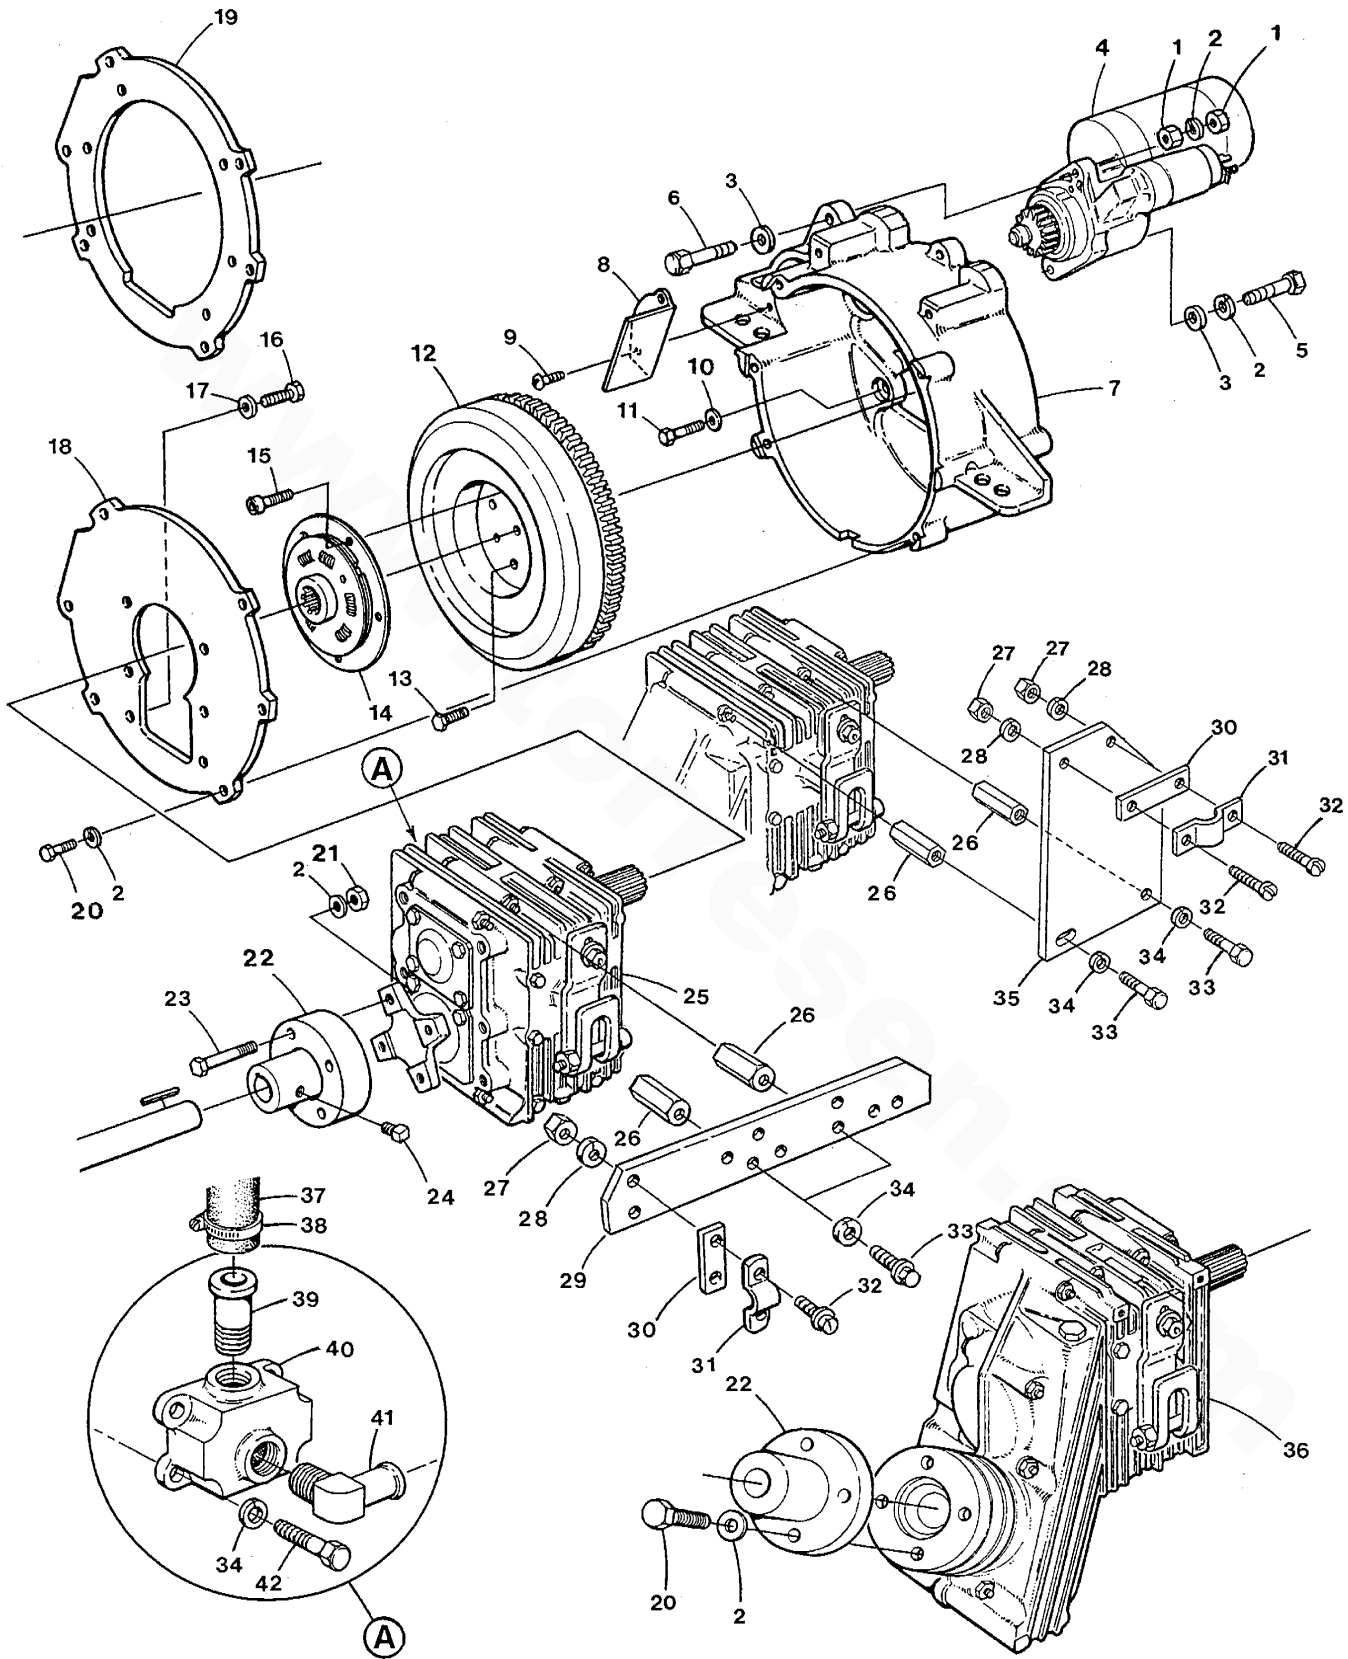

HBW (HURTH) TRANSMISSION - 35C/D

HBW (HURTH) TRANSMISSION - 35C/D

Reference #	Part #	Part Name	Remarks	Quantity
31	013325	CLAMP	CABLE	1
32	031873	SCREW	10-32 X 5/8 SS	2
33	013630	CAPSCREW	M8 X 25 DIN 933	4
34	031786	LOCKWASHER	M8 DIN 127	6
35	030181	BRACKET	SHIFT CABLE-TOP ENTRY - V-DRIVE	1
36-1	030048	HBW GEAR	V-DRIVE 2 : 1 : 1	1
36-2	031250	HBW GEAR	V-DRIVE 3 : 1	1
37	011779	HOSE	1" WIRE INSERTED - INCHES REQUIRED	24
38	011405	CLAMP	HOSE 16	2
39	036622	NIPPLE	3/4NPT TO 1" HOSE	1
40	040036	COOLER	HBW TRANSMISSION - HBW125/150/150A/150V	1
41	036614	ELBOW	3/4NPT TO 1" HOSE	1
42	017196	CAPSCREW	M8 X 20 DIN 933	4