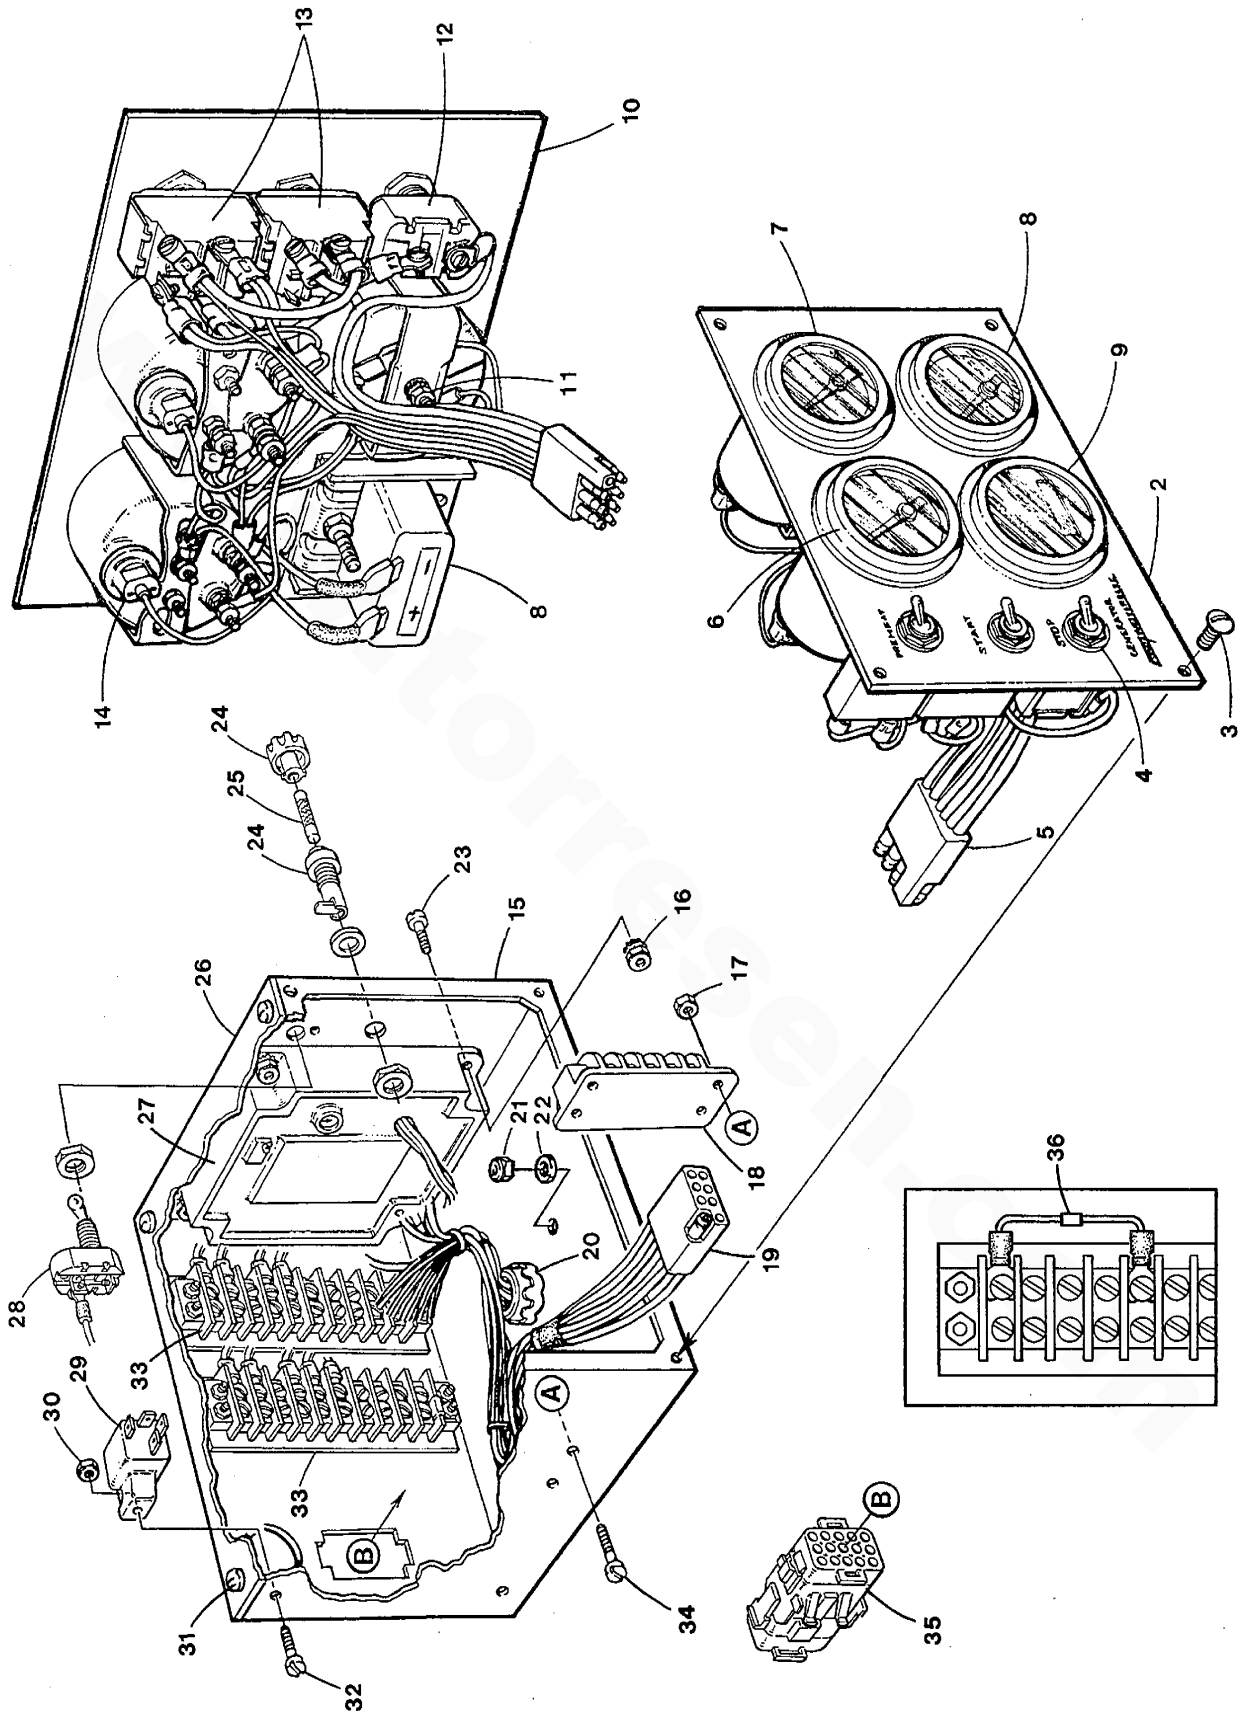

CONTROL PANEL - ELECTRONIC GOVERNOR - 8.0 - 10.0 BTDA

CONTROL PANEL - ELECTRONIC GOVERNOR - 8.0 - 10.0 BTDA

Reference #	Part #	Part Name	Remarks	Quantity
27-1	303008	CONTROLLER	GOVERNOR 12 VDC	1
27-2	039747	CONTROLLER	GOVERNOR 24 VDC	1
28	033259	SWITCH	EMERGENCY STOP	1
29-1	037833	RELAY	12 VDC	2
29-2	037833	RELAY	12 VDC UNG	3
29-3	039858	RELAY	24 VDC	2
29-4	039858	RELAY	24 VDC UNG	3
30	050234	NUT	6-32 KEPS	2
31	031891	SCREW	8-32 X 3/8 TRUSS HEAD SS	4
32	031872	SCREW	10-32 X 1/2 SS BINDING HEAD	2
33-1	039928	BLOCK	TERMINAL 10 POSITION	2
33-2	039929	MARKER	TERMINAL BLOCK	2
33-3	015222	SCREW PLATE	TERMINAL BLOCK	4
33-4	015223	JUMPER	TERMINAL BLOCK	3
33-5	031855	SCREW	6-32 X 5/8 SS BINDING HEAD	7
33-6	031857	SCREW	6-32 X 7/8 SS BINDING HEAD	1
33-7	050234	NUT	6-32 KEPS	8
34	031855	SCREW	6-32 X 5/8 SS BINDING HEAD	2
35-1	043818	CONNECTOR	MALE JUMPER-IF REMOTE PNL NOT INSTALLED	1
35-2	043746	CONNECTOR	ASSEMBLY FEMALE FOR REMOTE PANEL	1
36	041081	DIODE		1
37	039461	RESISTOR	GAUGE 24 TO 12 VDC FOR UNGROUND PANEL	2