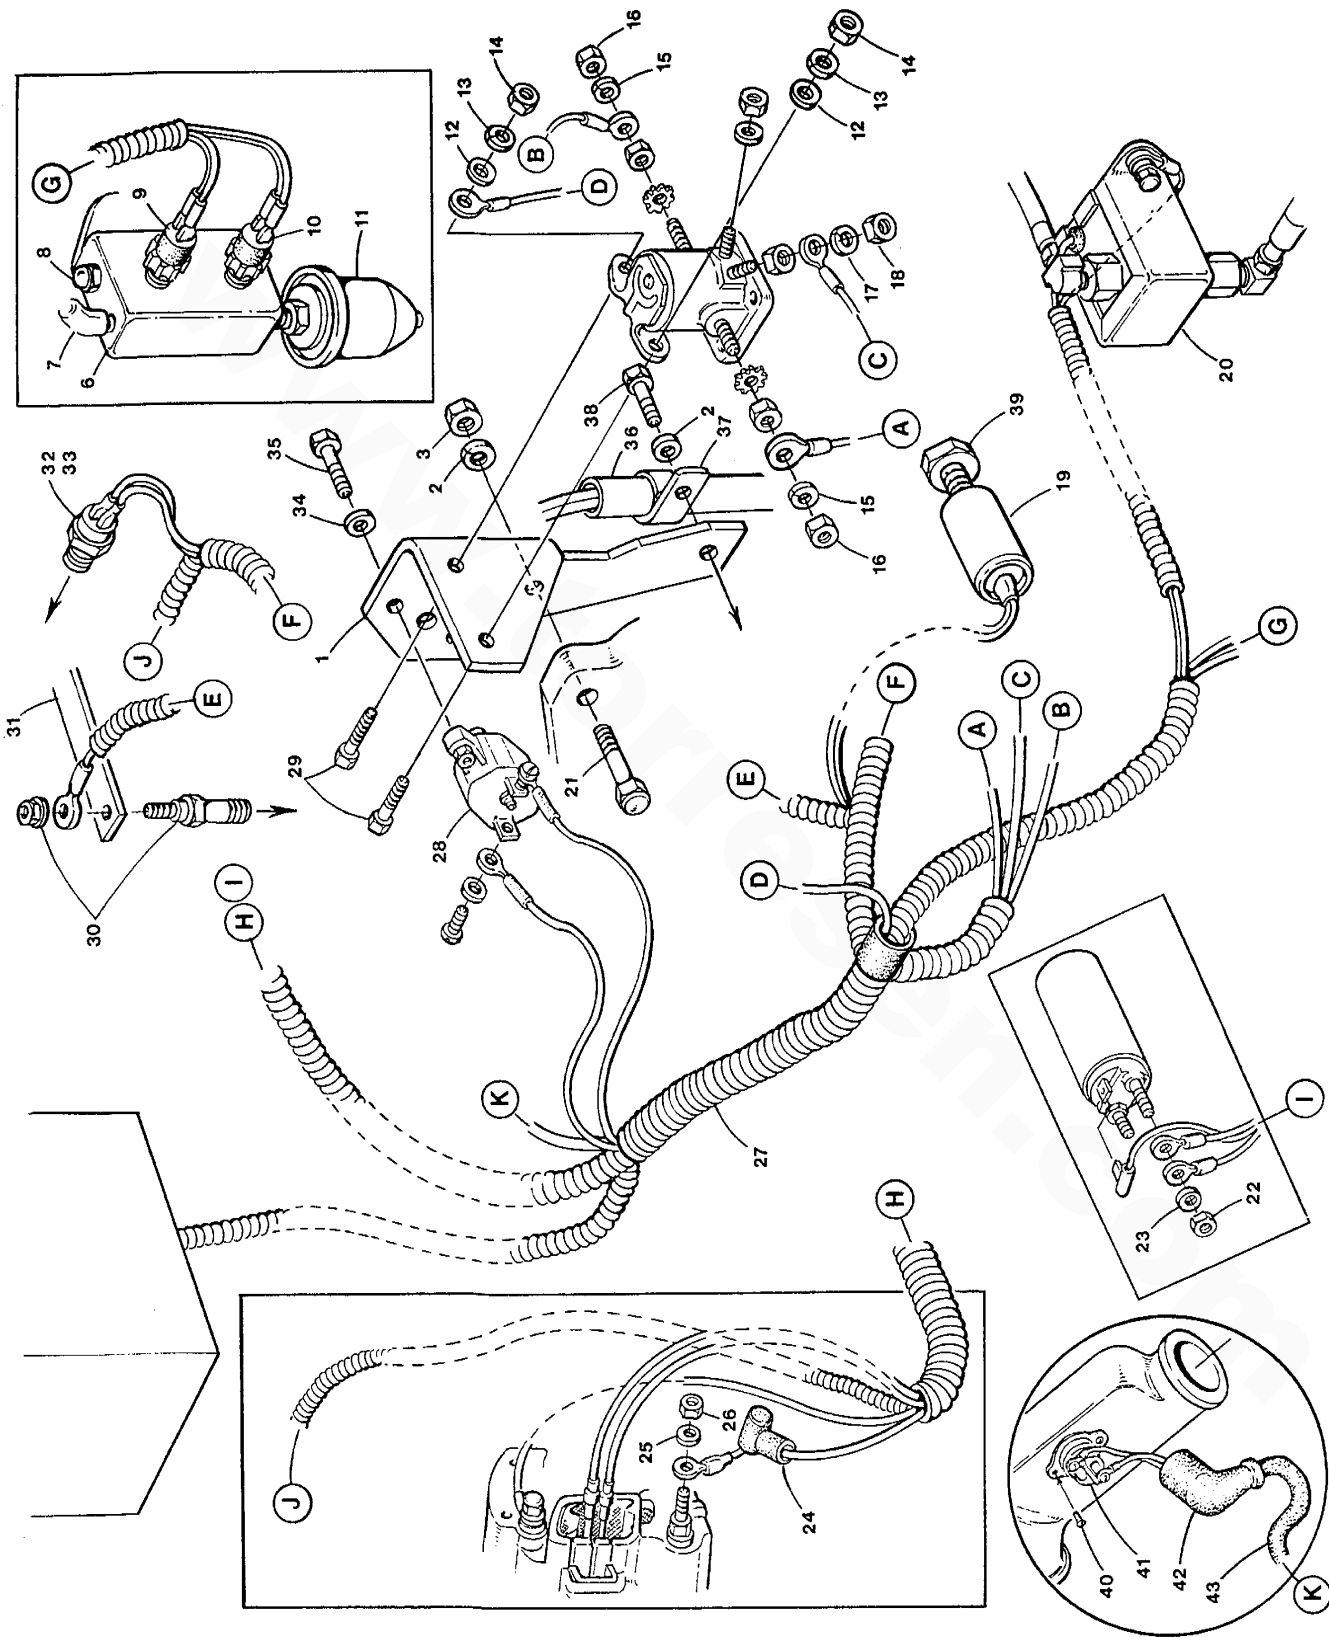

ELECTRICAL SYSTEM - 8.0 - 10.0 BTDA

ELECTRICAL SYSTEM - 8.0 - 10.0 BTDA

Reference #	Part #	Part Name	Remarks	Quantity
33	024602	ADAPTER	M16 X 1.5 TO 1/8NPT	1
34	031843	WASHER	FLAT 8 SS	2
35	043480	SCREW	8-32 X 7/8 SS HEX WASHER HEAD	2
36-1	046739	MODULE	CURRENT TIMING 9-36 VDC	1
36-2	046741	MODULE	CURRENT TIMING UNGROUNDED UNITS	1
37	013737	CLAMP	CABLE	1
38	034589	CAPSCREW	M10 X 30 DIN 933	1
39	034669	NUT	M30	1
40	035711	SCREW	6-20 X 1/4 TAPPING	2
41	032923	SWITCH	EXHAUST TEMPERATURE	1
42	035754	BOOT	EXHAUST TEMPERATURE SWITCH	1
43	033213	TUBING	TEFLON-PROTECT WIRE - INCHES REQUIRED	12
44-1	035109	SENDER	WATER TEMPERATURE 1/8NPT 12 VDC	1
44-2	011915	SENDER	WATER TEMPERATURE 1/4NPT UNGROUNDED	1
44-3	022124	SENDER	WATER TEMPERATURE DUAL PANEL	1
44-4	034912	SENDER	WATER TEMPERATURE DUAL PANEL UNGRND	1