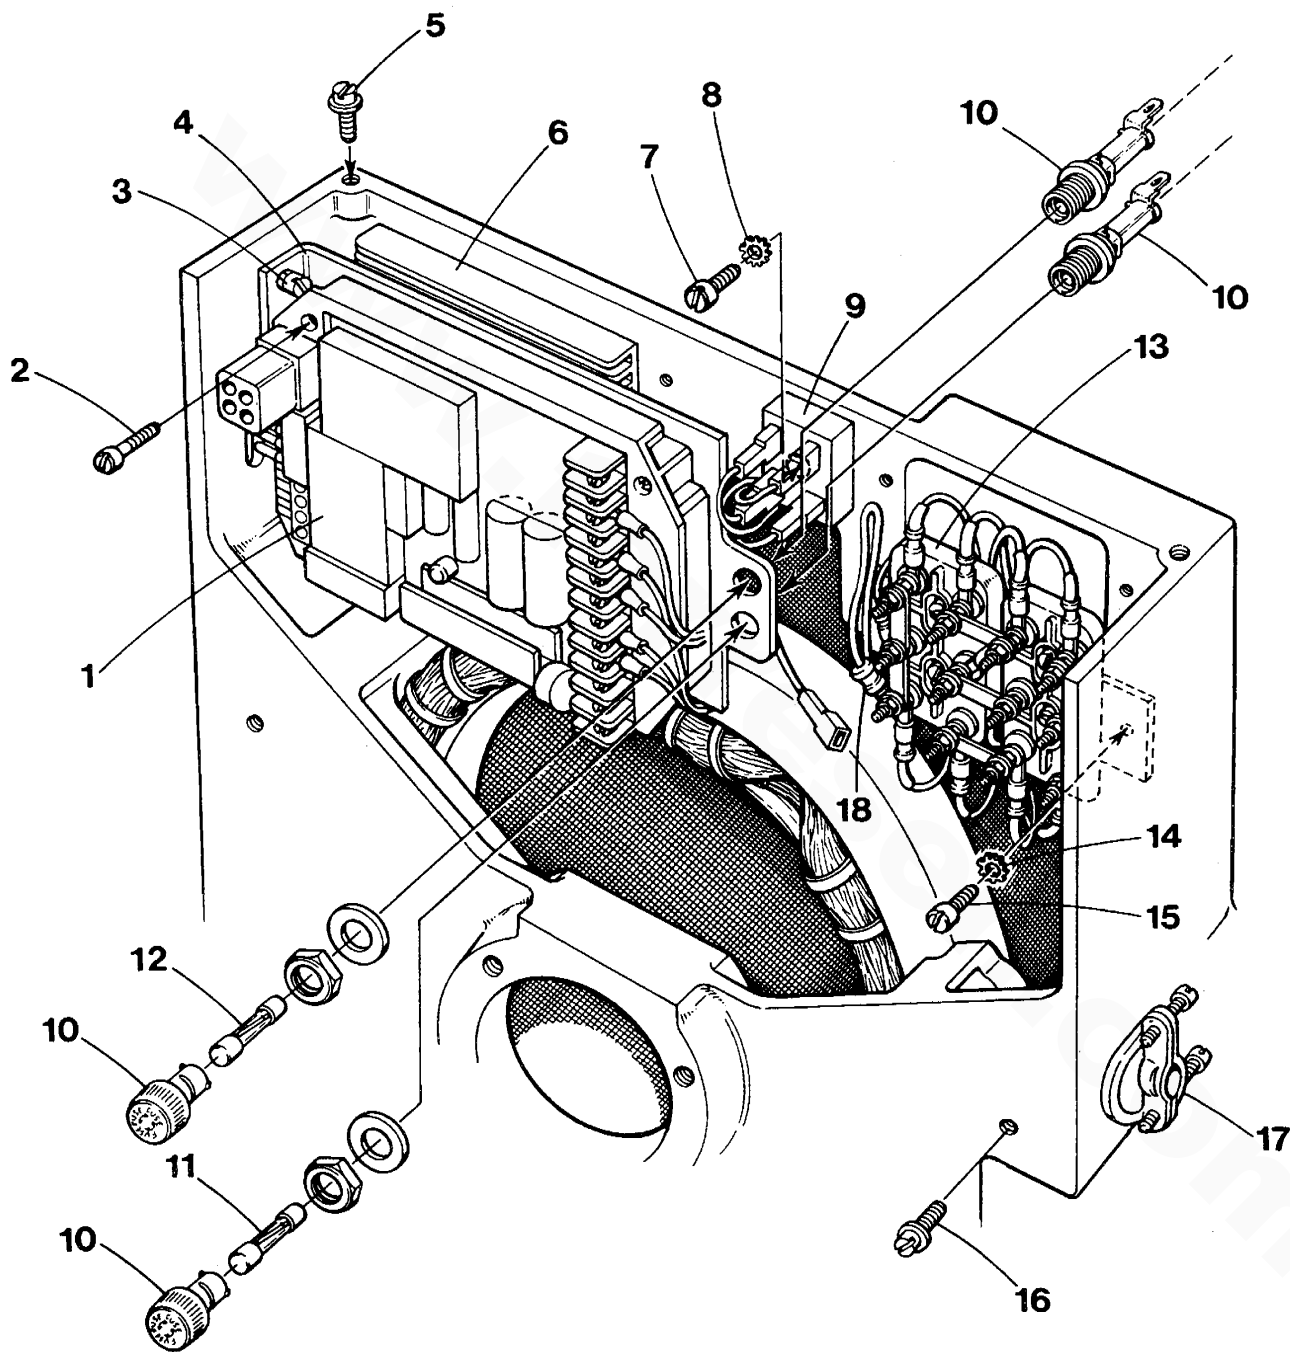

AC OUTPUT & REGULATOR - THREE PHASE - 10.0 BTDA

AC OUTPUT & REGULATOR - THREE PHASE - 10.0 BTDA

Reference #	Part #	Part Name	Remarks	Quantity
1	038468	REGULATOR	ELECTRONIC VOLTAGE	1
2	031934	SCREW	M4 X 20 DIN 84A	2
3	031918	SCREW	M5 X 10 DIN 84A	2
4	038470	BRACKET	REGULATOR	1
5	031918	SCREW	M 5 X 10 DIN 84A	2
6	038469	CHARGER	BATTERY	1
7	031920	SCREW	M5 X 20 DIN 84A	1
8	031914	LOCKWASHER	M5 DIN 6797A	1
9	043649	RECTIFIER	BRIDGE	1
10	038472	HOLDER	FUSE	2
11	038471	FUSE	20 AMP	1
12	033769	FUSE	8 AMP	1
13-1	038464	BLOCK	TERMINAL AC OUTPUT	1
13-2	038348	NUT	M5 BRASS	AR
13-3	038349	BAR	BUSS	AR
14	031914	LOCKWASHER	M5 DIN 6797A	2
15	031920	SCREW	M5 X 20 DIN 84A	2
16	015816	CAPSCREW	M6 X 10 DIN 933	2
17	036737	CONNECTOR	BOX 1-1/4" INSULATED	1
18	038676	LABEL	AC OUTPUT CONNECTIONS (NOT SHOWN)	1
19	039341	BRACKET	AC TERMINAL BLOCK (NOT SHOWN)	1