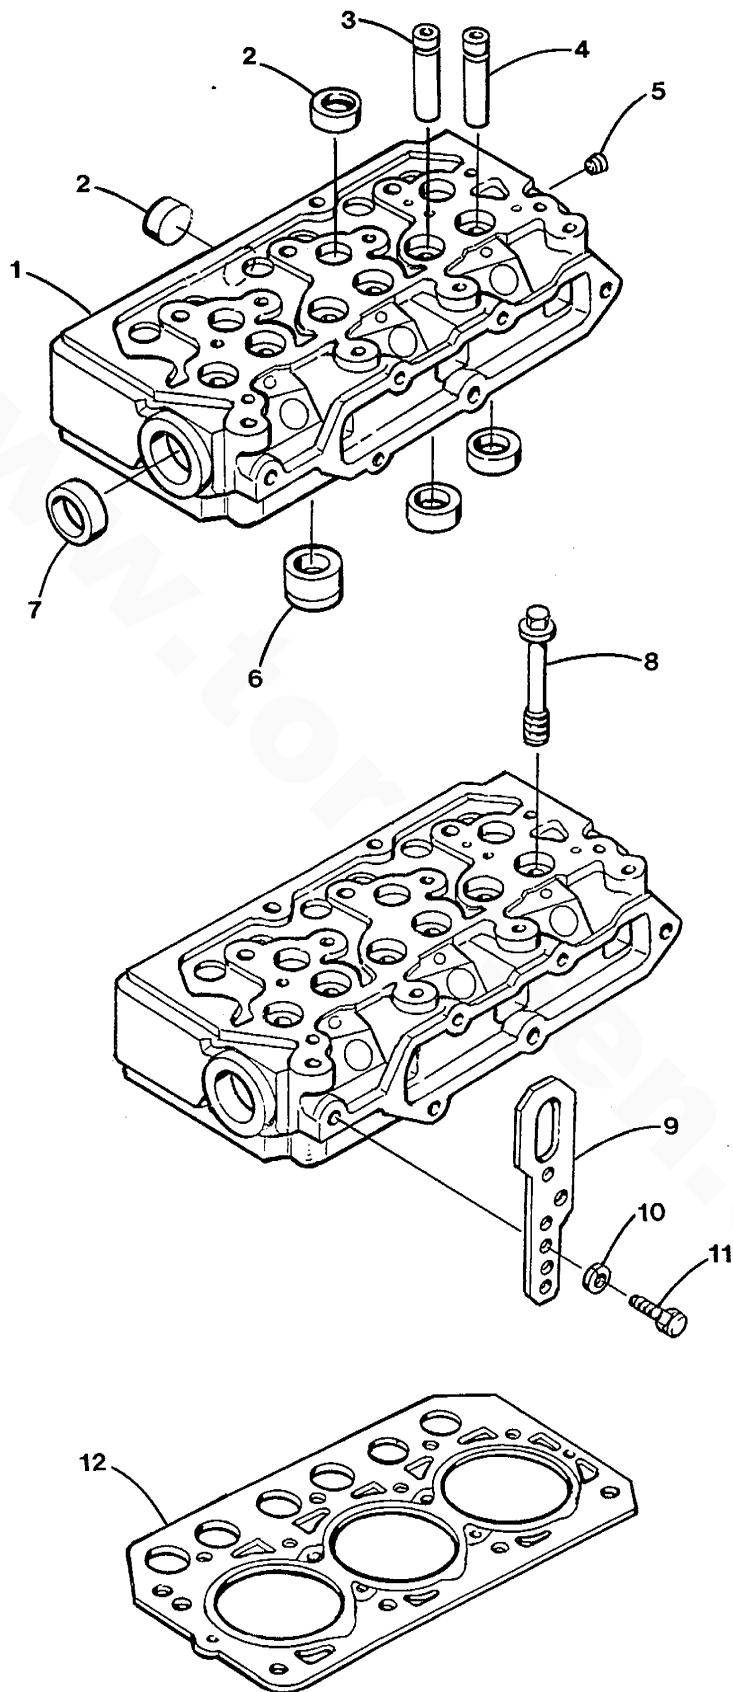

CYLINDER HEAD - 35C/D - 8.0 - 10.0 BTDA

CYLINDER HEAD - 35C/D - 8.0 - 10.0 BTDA

Reference #	Part #	Part Name	Remarks	Quantity
1-1	048096	HEAD	CYLINDER - GENSET	1
1-2	048095	HEAD	CYLINDER - 35C/D	1
2	024373	PLUG	EXPANSION 25MM	5
3	045173	GUIDE	VALVE EXHAUST	3
4-1	045174	GUIDE	VALVE INTAKE - PROP	3
4-2	048091	GUIDE	VALVE INTAKE - GENSET	3
5	030711	PLUG	1/8 BSPT	1
6-1	045178	INSERT	COMBUSTION - PROP	3
6-2	047127	INSERT	COMBUSTION - GENSET	3
7	024349	PLUG	EXPANSION 35MM DIN 443	1
8	045175	BOLT	CYLINDER HEAD	11
9-1	030131	EYE	LIFTING - PROP	1
9-2	030131	EYE	LIFTING - GENSET	2
10-1	019262	LOCKWASHER	M10 DIN 127 - PROP	2
10-2	019262	LOCKWASHER	M10 DIN 127 - GENSET	4
11-1	024951	CAPSCREW	M10 X 1.25 X 20 DIN 961 - PROP	2
11-2	024951	CAPSCREW	M10 X 1.25 X 20 DIN 961 - GENSET	4
12	046914	GASKET	CYLINDER HEAD	1