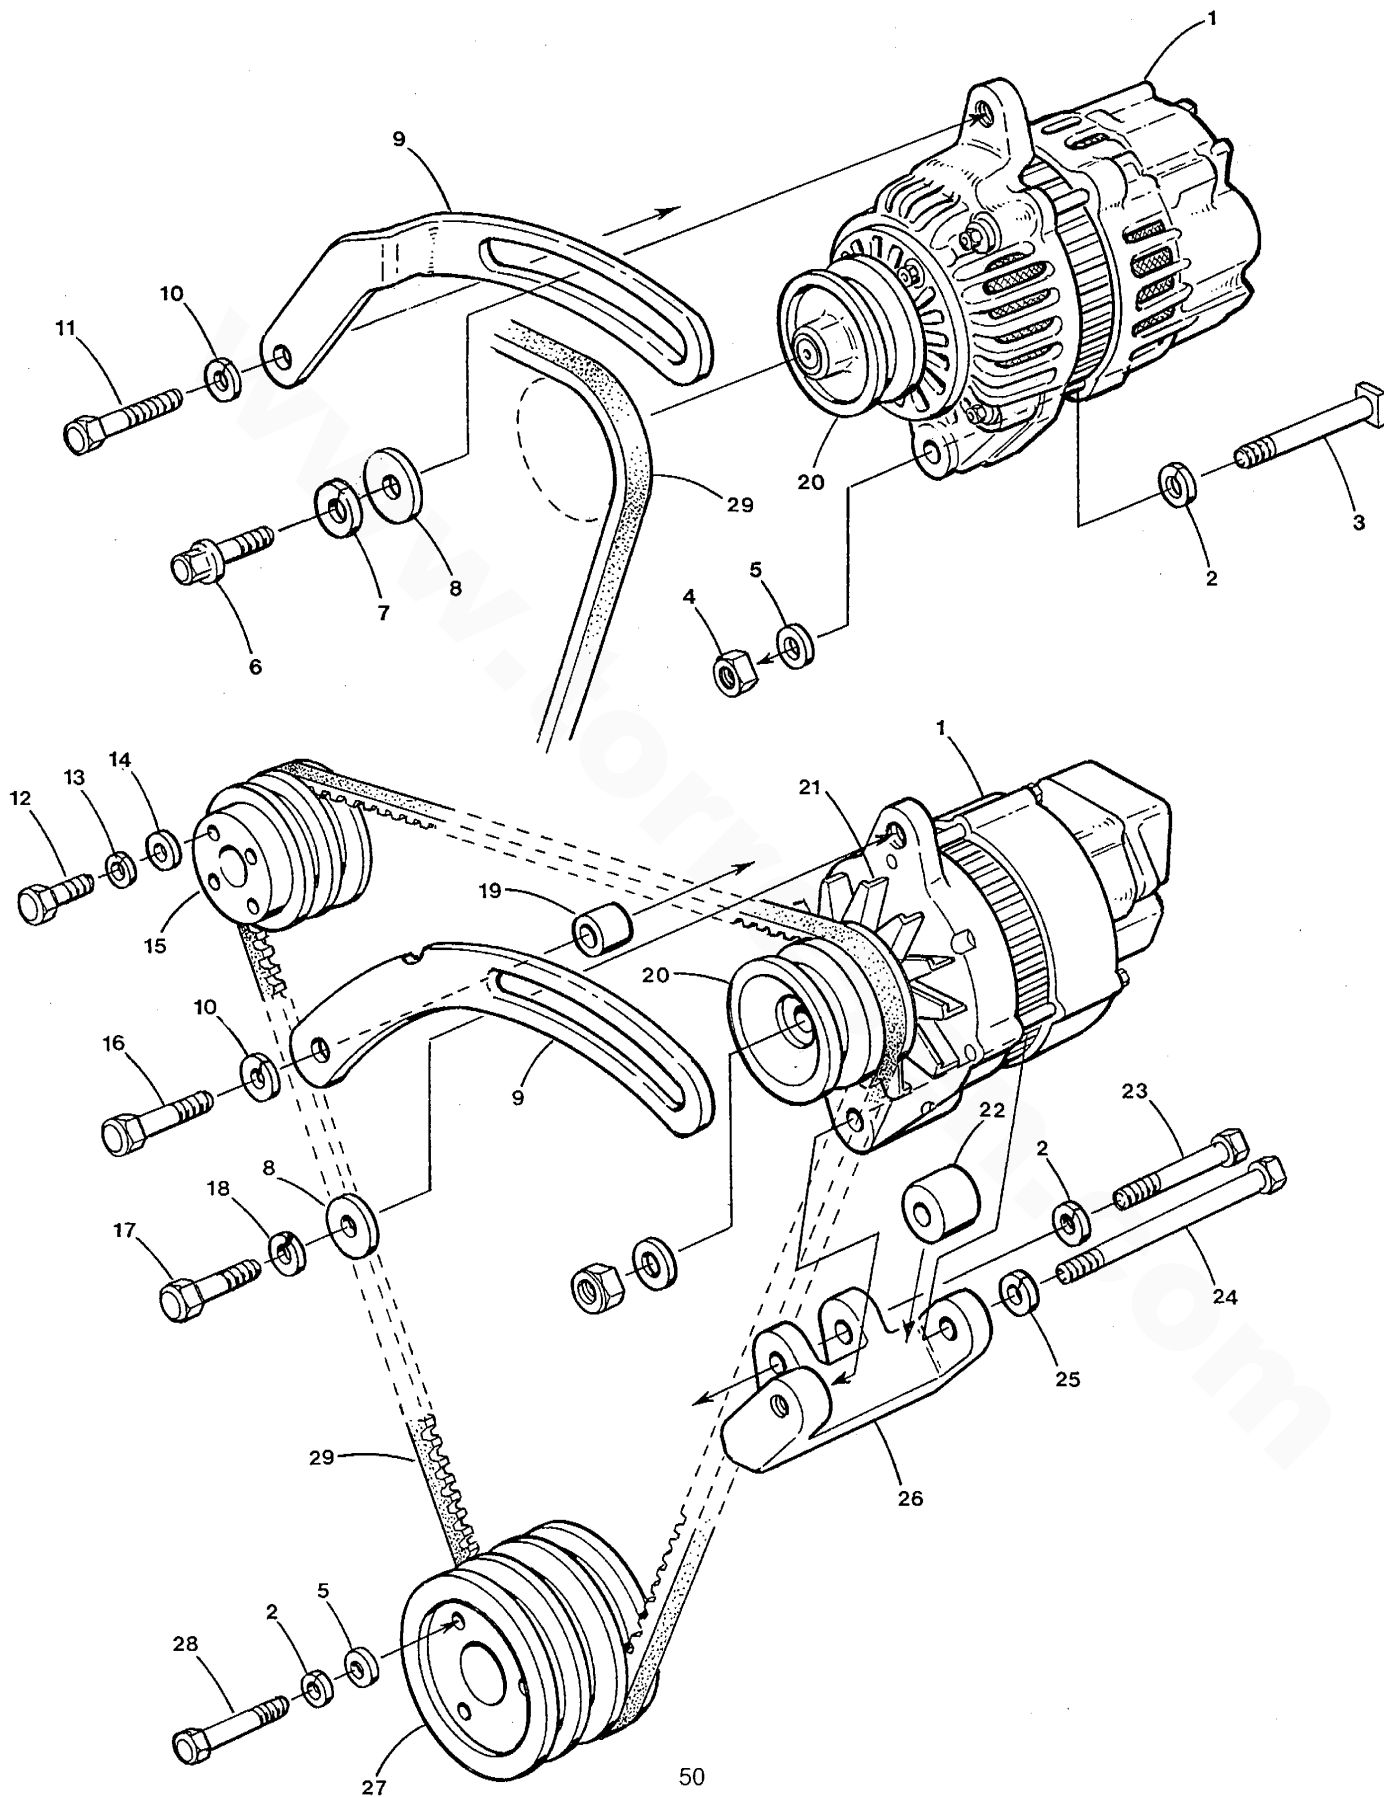

ALTERNATOR ASSEMBLY - 50/72/90 AMP - 35C/D - 8.0 - 10.0 BTDA

ALTERNATOR ASSEMBLY - 50/72/90 AMP - 35C/D - 8.0 - 10.0 BTDA

Reference #	Part #	Part Name	Remarks	Quantity
1-1	043953	ALTERNATOR	12VDC 50 AMP	1
1-2	044895	ALTERNATOR	24VDC 42 AMP	1
1-3	300746	ALTERNATOR	12VDC 72 AMP	1
1-4	042065	ALTERNATOR	12VDC 90 AMP	1
1-5	034922	ALTERNATOR	12VDC 51 AMP UNGROUNDED	1
1-6	044338	ALTERNATOR	24VDC 35 AMP UNGROUNDED	1
2	019262	LOCKWASHER	M10 DIN 127	1
3	043954	BOLT	ALTERNATOR 43953 MOUNTING	1
4	024950	NUT	M10 X 1.25 DIN 934	1
5	031789	WASHER	M10 DIN 125	1
6-1	013630	CAPSCREW	M8 X 25 DIN 933 - ALTERNATOR 43953	1
6-2	031555	CAPSCREW	5/16NC x 1" - ALTERNATOR 300746	1
7-1	031786	LOCKWASHER	M8 DIN 127	1
7-2	031758	LOCKWASHER	5/16	1
8	033381	WASHER	FLAT	1
9-1	047145	STRAP	ALTERNATOR 43953 ADJUST	1
9-2	043998	STRAP	ALTERNATOR ADJUST	1
9-3	040030	STRAP	ALTERNATOR 44338 ADJUST	1
10	031786	LOCKWASHER	M8 DIN 127	1
11	018812	CAPSCREW	M8 X 70 DIN 931	1
12	017012	CAPSCREW	M6 X 16 DIN 933	4
13	031783	LOCKWASHER	M6 DIN 127	4
14	031784	WASHER	M6 DIN 125	4
15	043832	PULLEY	FRESH WATER PUMP 2 GROOVE 90 AMP	1
16	024983	CAPSCREW	M8 X 75 DIN 931	1
17	031555	CAPSCREW	5/16NC X 1	1
18	031758	LOCKWASHER	5/16	1
19	040406	SPACER		1
20-1	048021	PULLEY	ALTERNATOR 43953	1
20-2	043838	PULLEY	ALTERNATOR 42065	1
20-3	011548	PULLEY	ALTERNATOR 34922 - 44338 - 44895 - 300746	1
21	042066	FAN	ALTERNATOR 42065	1
22-1	043844	SPACER	ALTERNATOR 300746	1
22-2	033473	SPACER	ALTERNATOR 42065	1
23	031819	CAPSCREW	M10 X 1.25 X 60 DIN 961	1
24-1	031718	CAPSCREW	1/2NC X 4-1/4 - BRACKET 43824	1
24-2	031618	CAPSCREW	3/8NC X 4-1/4 - BRACKET 43848	1
25-1	031776	LOCKWASHER	1/2	1
25-2	031764	LOCKWASHER	3/8	1
26-1	043824	BRACKET	ALTERNATOR 24VDC -12/24VDC UNG 72 AMP	1
26-2	043848	BRACKET	ALTERNATOR 90-190 AMP	1
27	043830	PULLEY	CRANKSHAFT 3 GROOVE 90 AMP	1
28	031822	CAPSCREW	M10 X 1.25 X 75 DIN 960	3
29-1	045232	BELT	ALTERNATOR 43953 & 34922	1
29-2	037830	BELT	ALTERNATOR 300746 & 44338	1
29-3	035299	BELT	ALTERNATOR 42065	2
29-4	030475	BELT	ALTERNATOR 44895	1
30	021611	REGULATOR	ALTERNATOR 44338 - NOT SHOWN	1