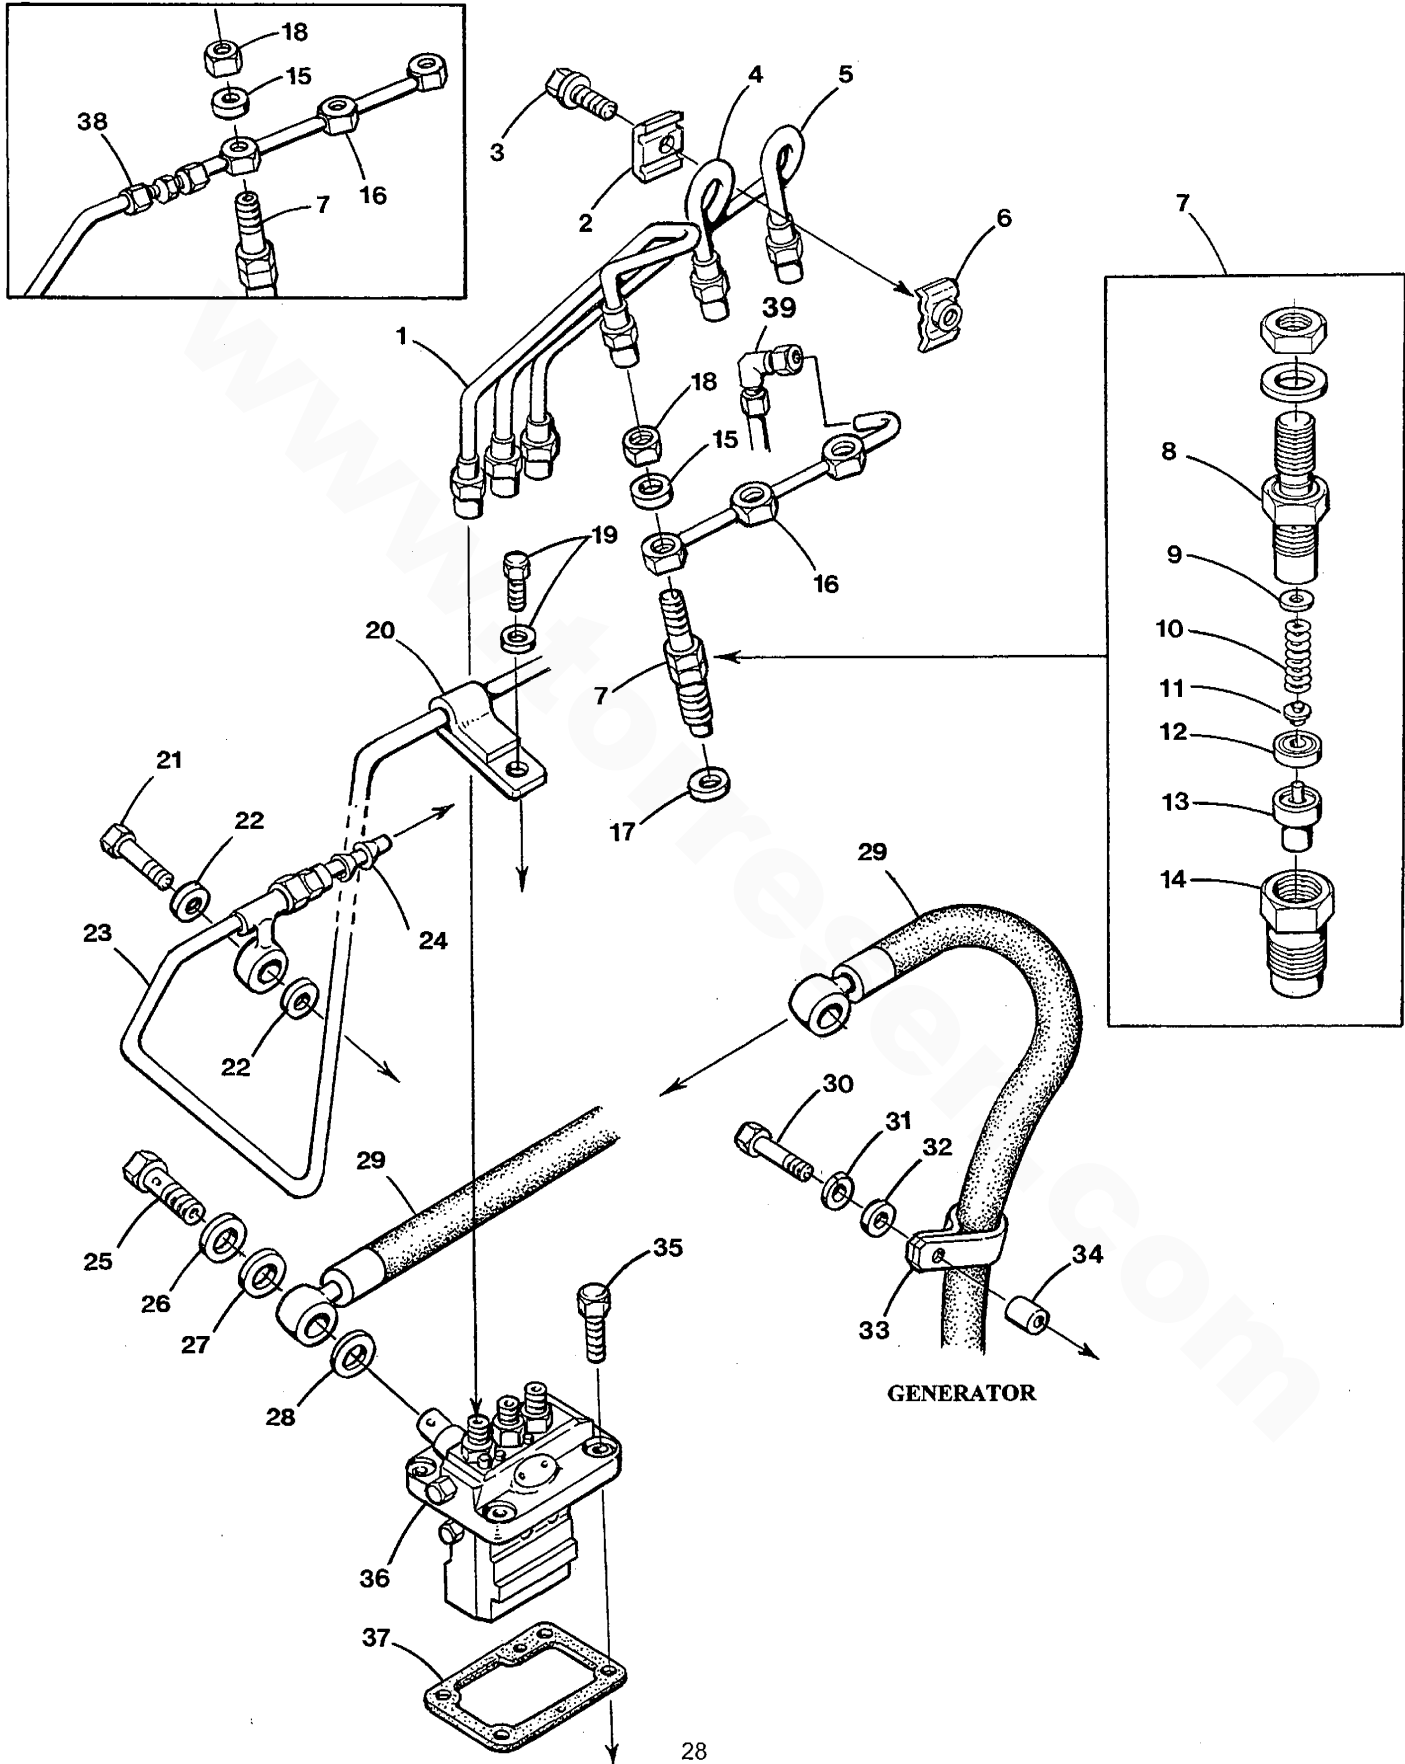

FUEL SYSTEM & NOZZLE ASSEMBLY - 35C/D - 8.0 - 10.0 BTDA

FUEL SYSTEM & NOZZLE ASSEMBLY - 35C/D - 8.0 - 10.0 BTDA

Reference #	Part #	Part Name	Remarks	Quantity
30	013590	CAPSCREW	M6 X 30 DIN 933 - GENSET ONLY	1
31	031783	LOCKWASHER	M6 DIN 127 - GENSET ONLY	1
32	031753	WASHER	FLAT 1/4 - GENSET ONLY	1
33	021676	CLAMP	SUPPORT HOSE - GENSET ONLY	1
34	033052	SPACER	SOLENOID TO BRACKET - GENSET ONLY	1
35	017196	CAPSCREW	M8 X 20 DIN 933	4
36-1	048116	PUMP	INJECTION - PROP	1
36-2	048115	PUMP	INJECTION - GENSET	1
37-1	030565	SHIM	ADJUSTING 0.7MM	AR
37-2	030566	SHIM	ADJUSTING 0.8MM	AR
37-3	030567	SHIM	ADJUSTING 0.9MM	AR
37-4	030568	SHIM	ADJUSTING 1.0MM	AR
37-5	030560	SHIM	ADJUSTING 0.2MM	AR
38-1	024600	UNION	COMPRESSION INCL 38-2&3 FROM JULY 2002	1
38-2	013344	NUT	COMPRESSION 3/16 FROM JULY 2002	2
38-3	013343	FERRULE	COMPRESSION 3/16 FROM JULY 2002	2
39	043993	ELBOW	UNION 3/16 COMPRESSION TO JULY 2002	1