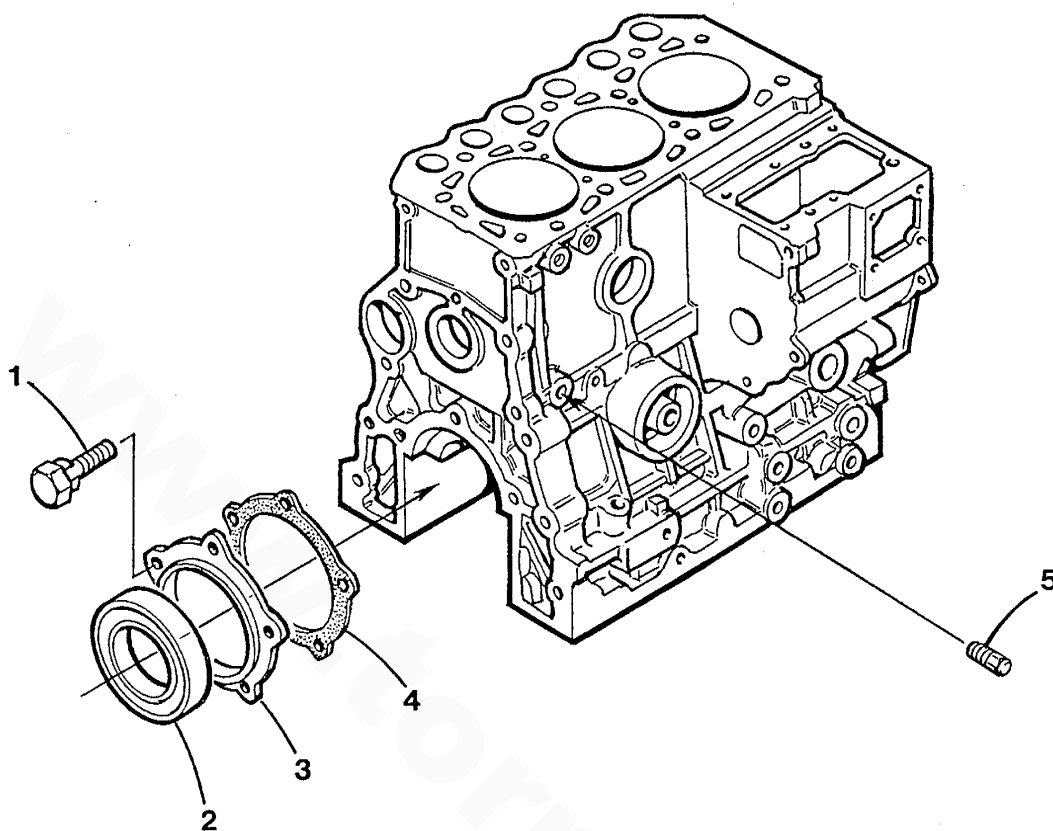

CRANKCASE - 35C/D - 8.0 - 10.0 BTDA

CRANKCASE - 35C/D - 8.0 - 10.0 BTDA

Reference #	Part #	Part Name	Remarks	Quantity
1	017196	CAPSCREW	M8 X 20 DIN 933	5
2	030395	SEAL	OIL	1
3	045194	FLANGE	REAR OIL SEAL	1
4	045195	GASKET	OIL SEAL FLANGE	1
5	045395	PLUG	1/4 BSPT HEX HEAD - GENSET ONLY	1
6-1	030479	BEARING	SET- MAIN - STD	1
6-2	030480	BEARING	SET- MAIN - 0.25	1
6-3	030481	BEARING	SET- MAIN - 0.50	1
6-4	030482	BEARING	SET- MAIN - 0.75	1

www.torresen.com