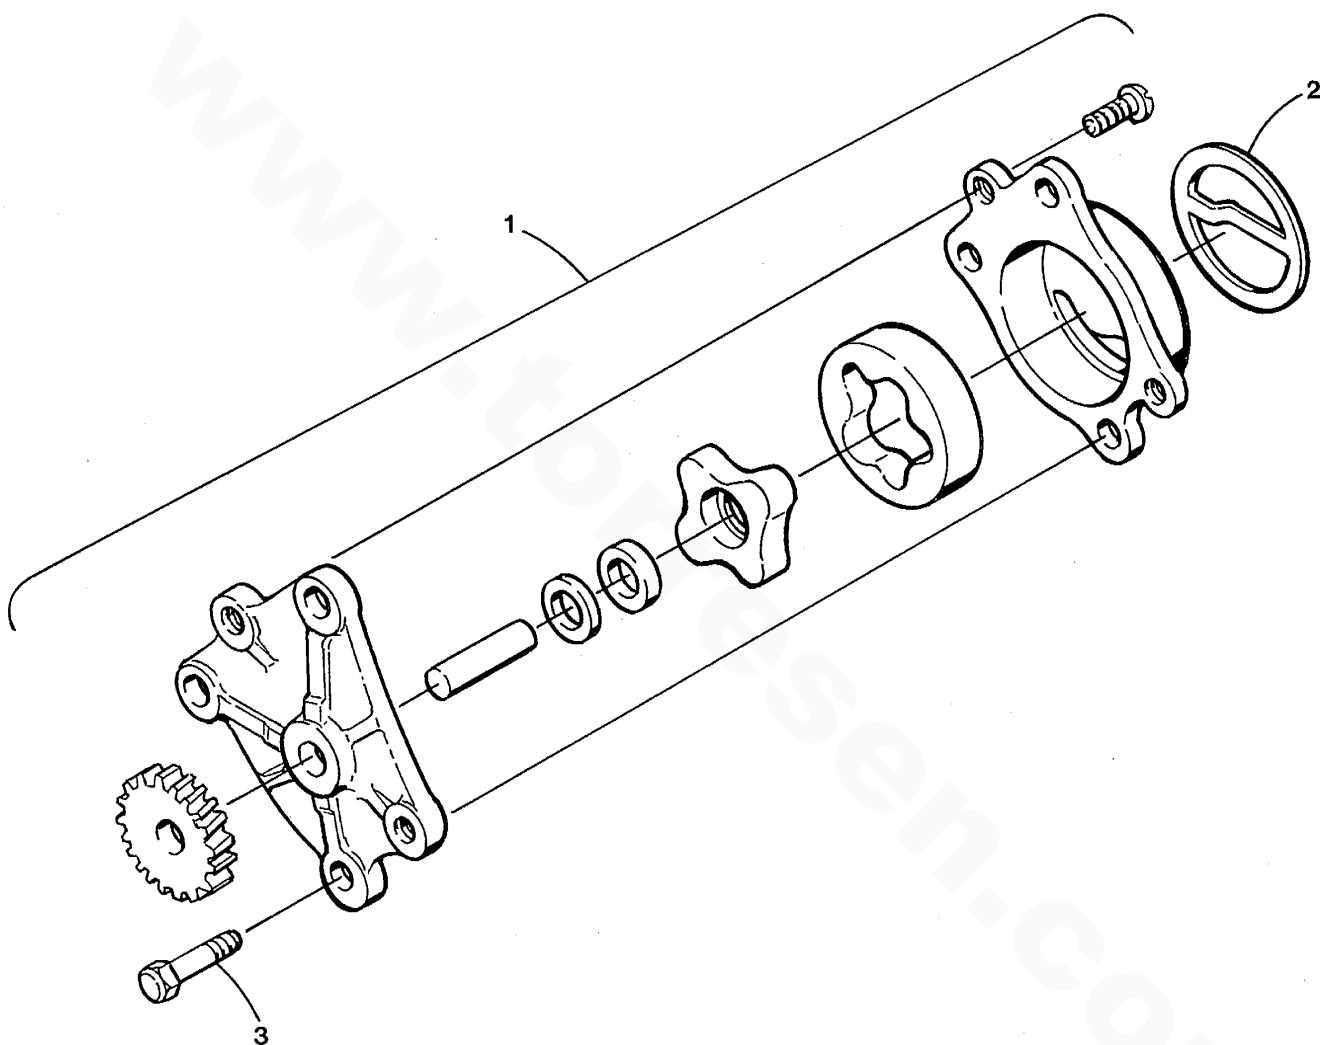

OIL PUMP - 35C/D - 8.0 - 10.0 BTDA

OIL PUMP - 35C/D - 8.0 - 10.0 BTDA

Reference #	Part #	Part Name	Remarks	Quantity
1	045224	PUMP	OIL	1
2	045223	GASKET	OIL PUMP	1
3	299527	CAPSCREW	M8 X 22 JIS	3

www.torresen.com