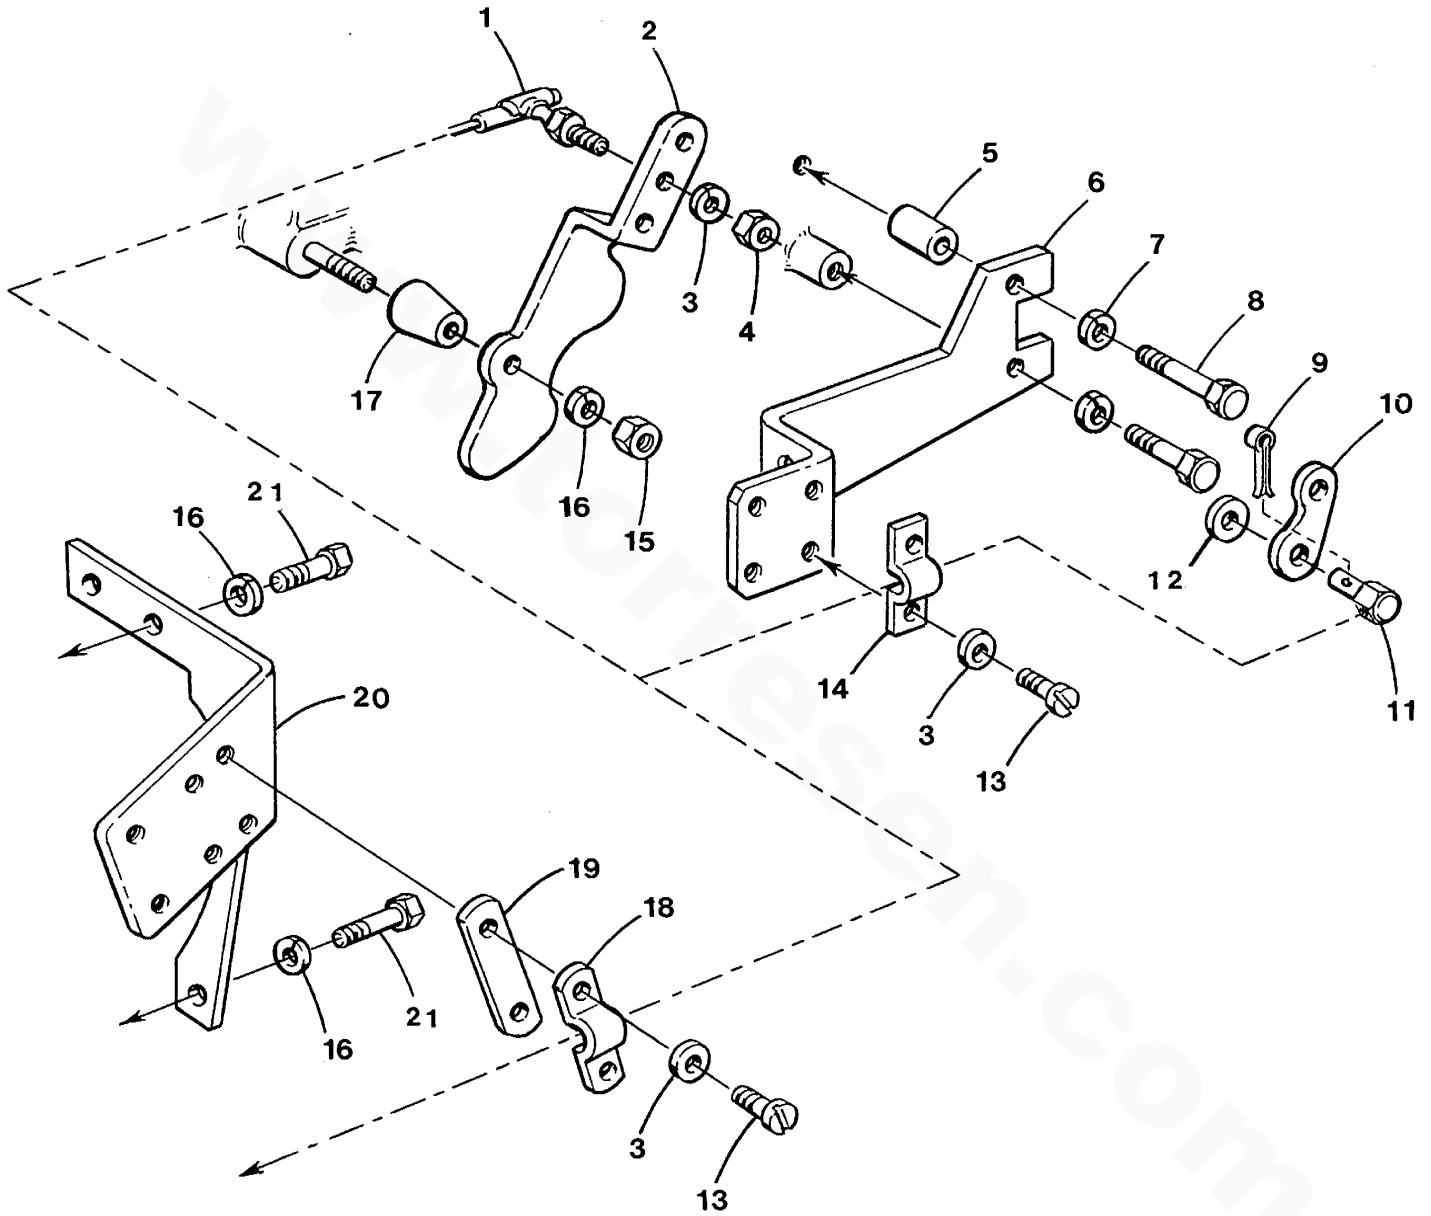

### THROTTLE ASSEMBLY - 35C/D

Reference #	Part #	Part Name	Remarks	Quantity
1	019364	BALL JOINT		1
2	045259	LEVER	THROTTLE	1
3	031849	LOCKWASHER	10 SS	5
4	031847	NUT	10-32 SS HEX	1
5	033052	SPACER	SOLENOID TO BRACKET	1
6	043957	BRACKET	STOP CABLE	1
7	031783	LOCKWASHER	M6 DIN 127	2
8	013590	CAPSCREW	M6 X 30 DIN 933	2
9	011796	PIN	COTTER, 1/16 X 1/2	1
10	045272	LEVER	STOP	1
11	299864	PIVOT	STOP LEVER WITH SCREW	1
12	031784	WASHER	M6 DIN 125	1
13	031872	SCREW	10-32 X 1/2 SS BINDING HEAD	4
14	013871	CLAMP	SHUT-OFF CABLE	1
15	031802	NUT	M8 DIN 936 JAM	1
16	031786	LOCKWASHER	M8 DIN 127	3
17	045247	COVER	GOVERNOR SHAFT	1
18	013325	CLAMP	CABLE	1
19	013870	SHIM	CABLE CLAMP	1
20	043441	BRACKET	THROTTLE CABLE	1
21	017196	CAPSCREW	M8 X 20 DIN 933	2