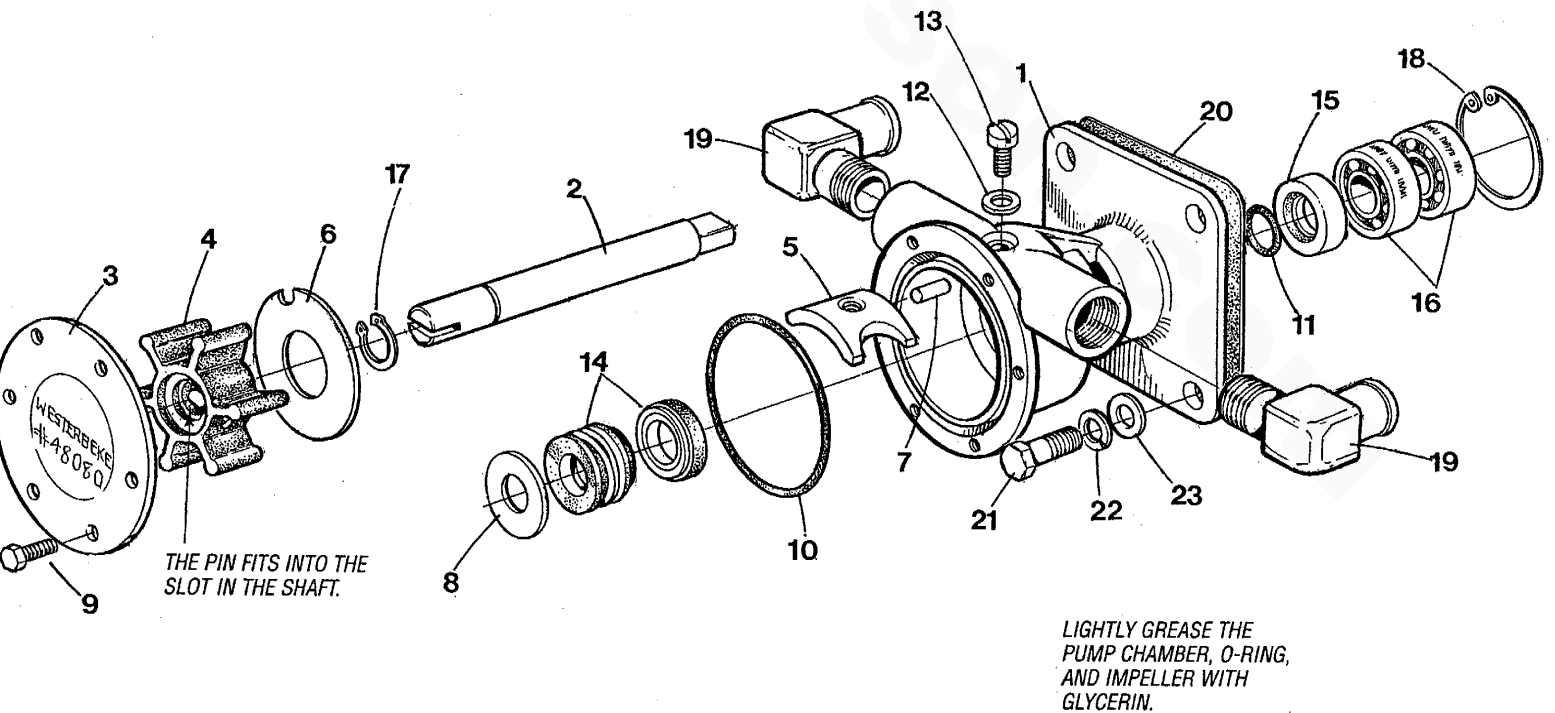

RAW WATER PUMP - 35C/D - 8.0 - 10.0 BTDA (from March 2004)