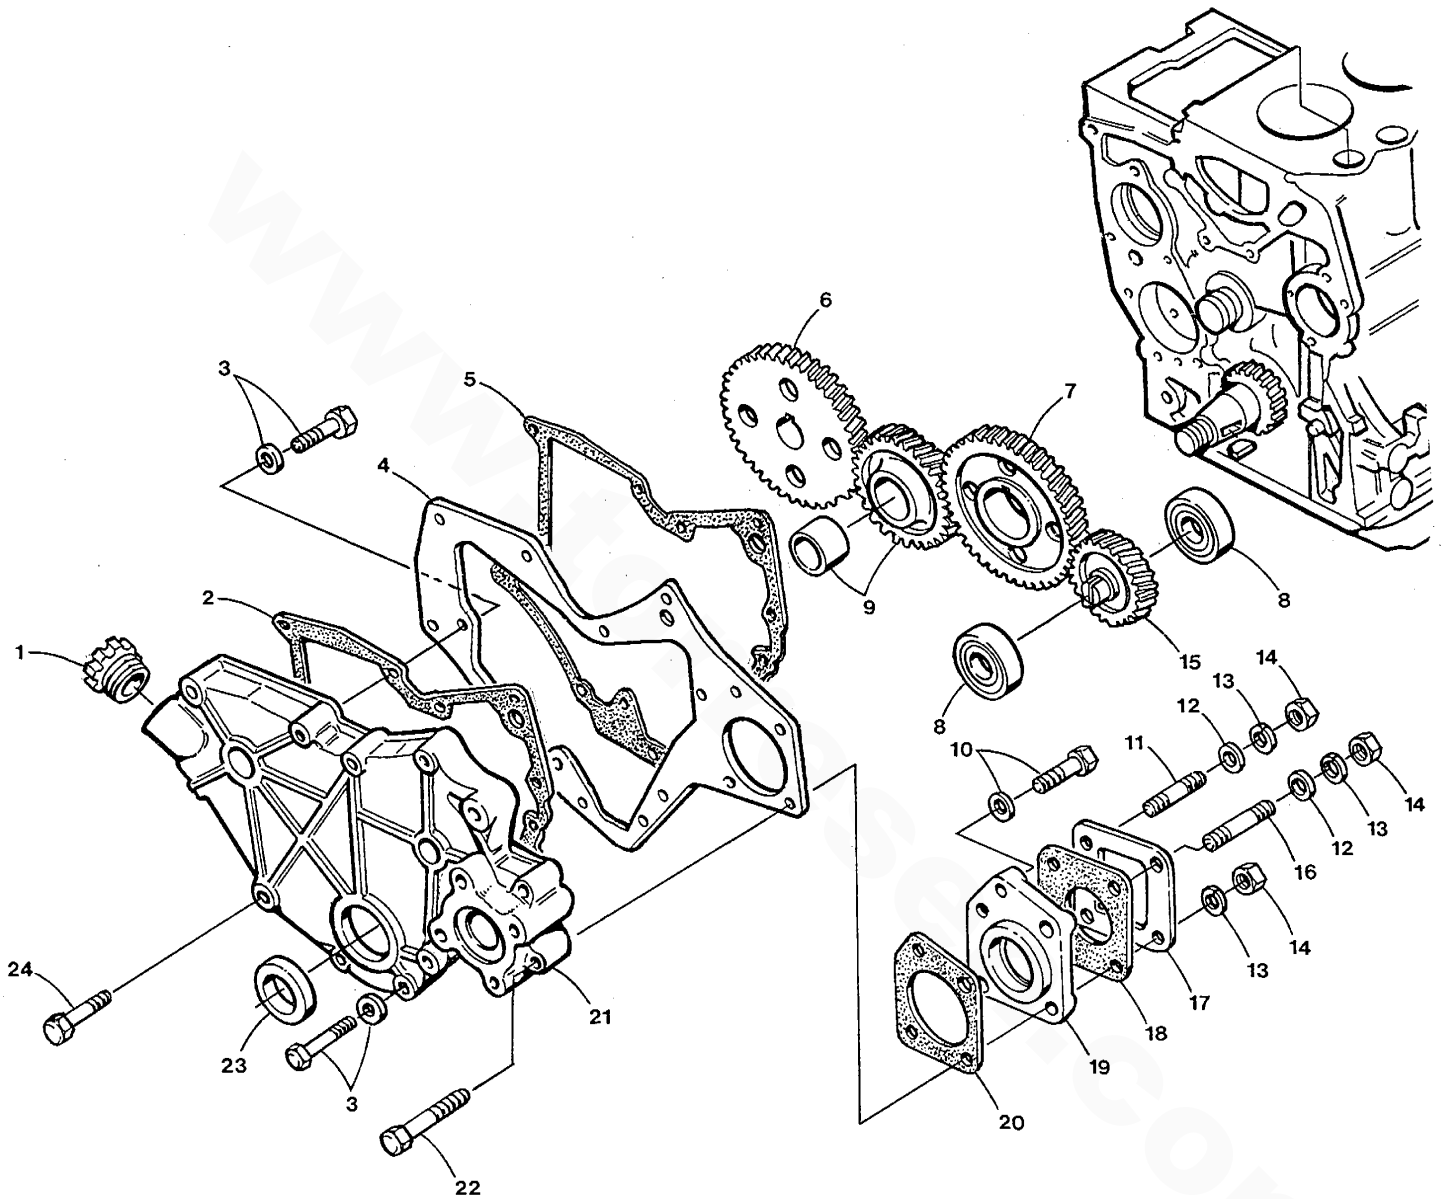

TIMING GEAR CASE ASSEMBLY - 35C/D - 8.0 - 10.0 BTDA

TIMING GEAR CASE ASSEMBLY - 35C/D - 8.0 - 10.0 BTDA

Reference #	Part #	Part Name	Remarks	Quantity
1	041487	CAP	OIL FILLER - PUSH IN	1
2	045202	GASKET	TIMING CASE TO PLATE	1
3	035792	CAPSCREW	M8 X 16 JIS 6 W/LW	9
4	045198	PLATE	FRONT	1
5	045196	GASKET	FRONT PLATE	1
6	045214	GEAR	INJECTION PUMP DRIVE	1
7	045217	GEAR	CAMSHAFT	1
8	030198	BEARING	BALL	2
9	045215	GEAR	IDLER WITH BUSHING	1
10	035794	CAPSCREW	M8 X 30 JIS 6 W/LW	1
11	015828	STUD	M8 X 22 DIN 939	1
12	031787	WASHER	M8 DIN 125	4
13	031786	LOCKWASHER	M8 DIN 127	4
14	018242	NUT	M8 DIN 934	4
15	045218	GEAR	OIL PUMP DRIVE	1
16	031281	STUD	M8 X 40 DIN 939	1
17	030203	COVER	OIL PUMP	1
18	030326	GASKET	OIL PUMP COVER	1
19	045199	HOUSING	BEARING-OIL PUMP GEAR	1
20	045200	GASKET	BEARING HOUSING	1
21	045201	CASE	TIMING	1
22	299981	CAPSCREW	M8 X 70 JIS	2
23	030209	SEAL	OIL	1
24	024948	CAPSCREW	M8 X 45 DIN 931	8