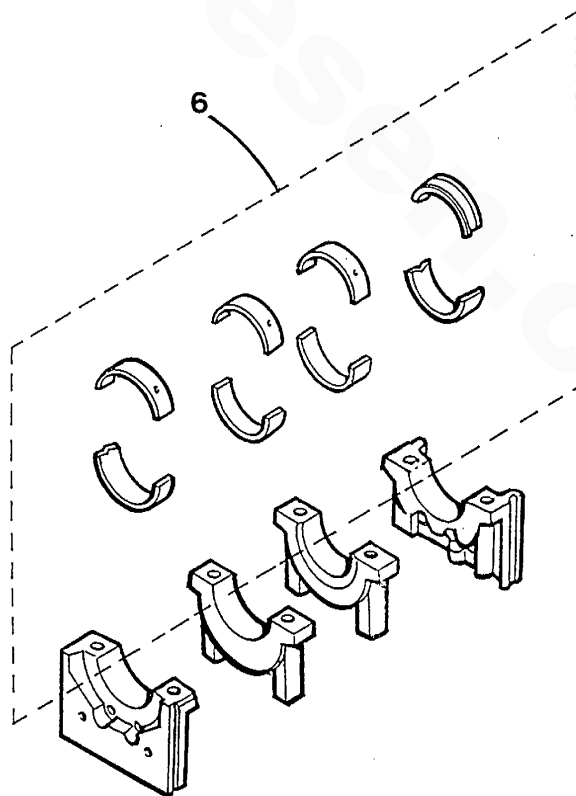

CRANKCASE - 35C/D - 8.0 - 10.0 BTDA

CRANKCASE - 35C/D - 8.0 - 10.0 BTDA

Reference #	Part #	Part Name	Remarks	Quantity
1	017196	CAPSCREW	M8 X 20 DIN 933	5
2	030395	SEAL	OIL	1
3	045194	FLANGE	REAR OIL SEAL	1
4	045195	GASKET	OIL SEAL FLANGE	1
5	045395	PLUG	1/4 BSPT HEX HEAD - GENSET ONLY	1
6-1	030479	BEARING	SET- MAIN - STD	1
6-2	030480	BEARING	SET- MAIN - 0.25	1
6-3	030481	BEARING	SET- MAIN - 0.50	1
6-4	030482	BEARING	SET- MAIN - 0.75	1

www.torresen.com