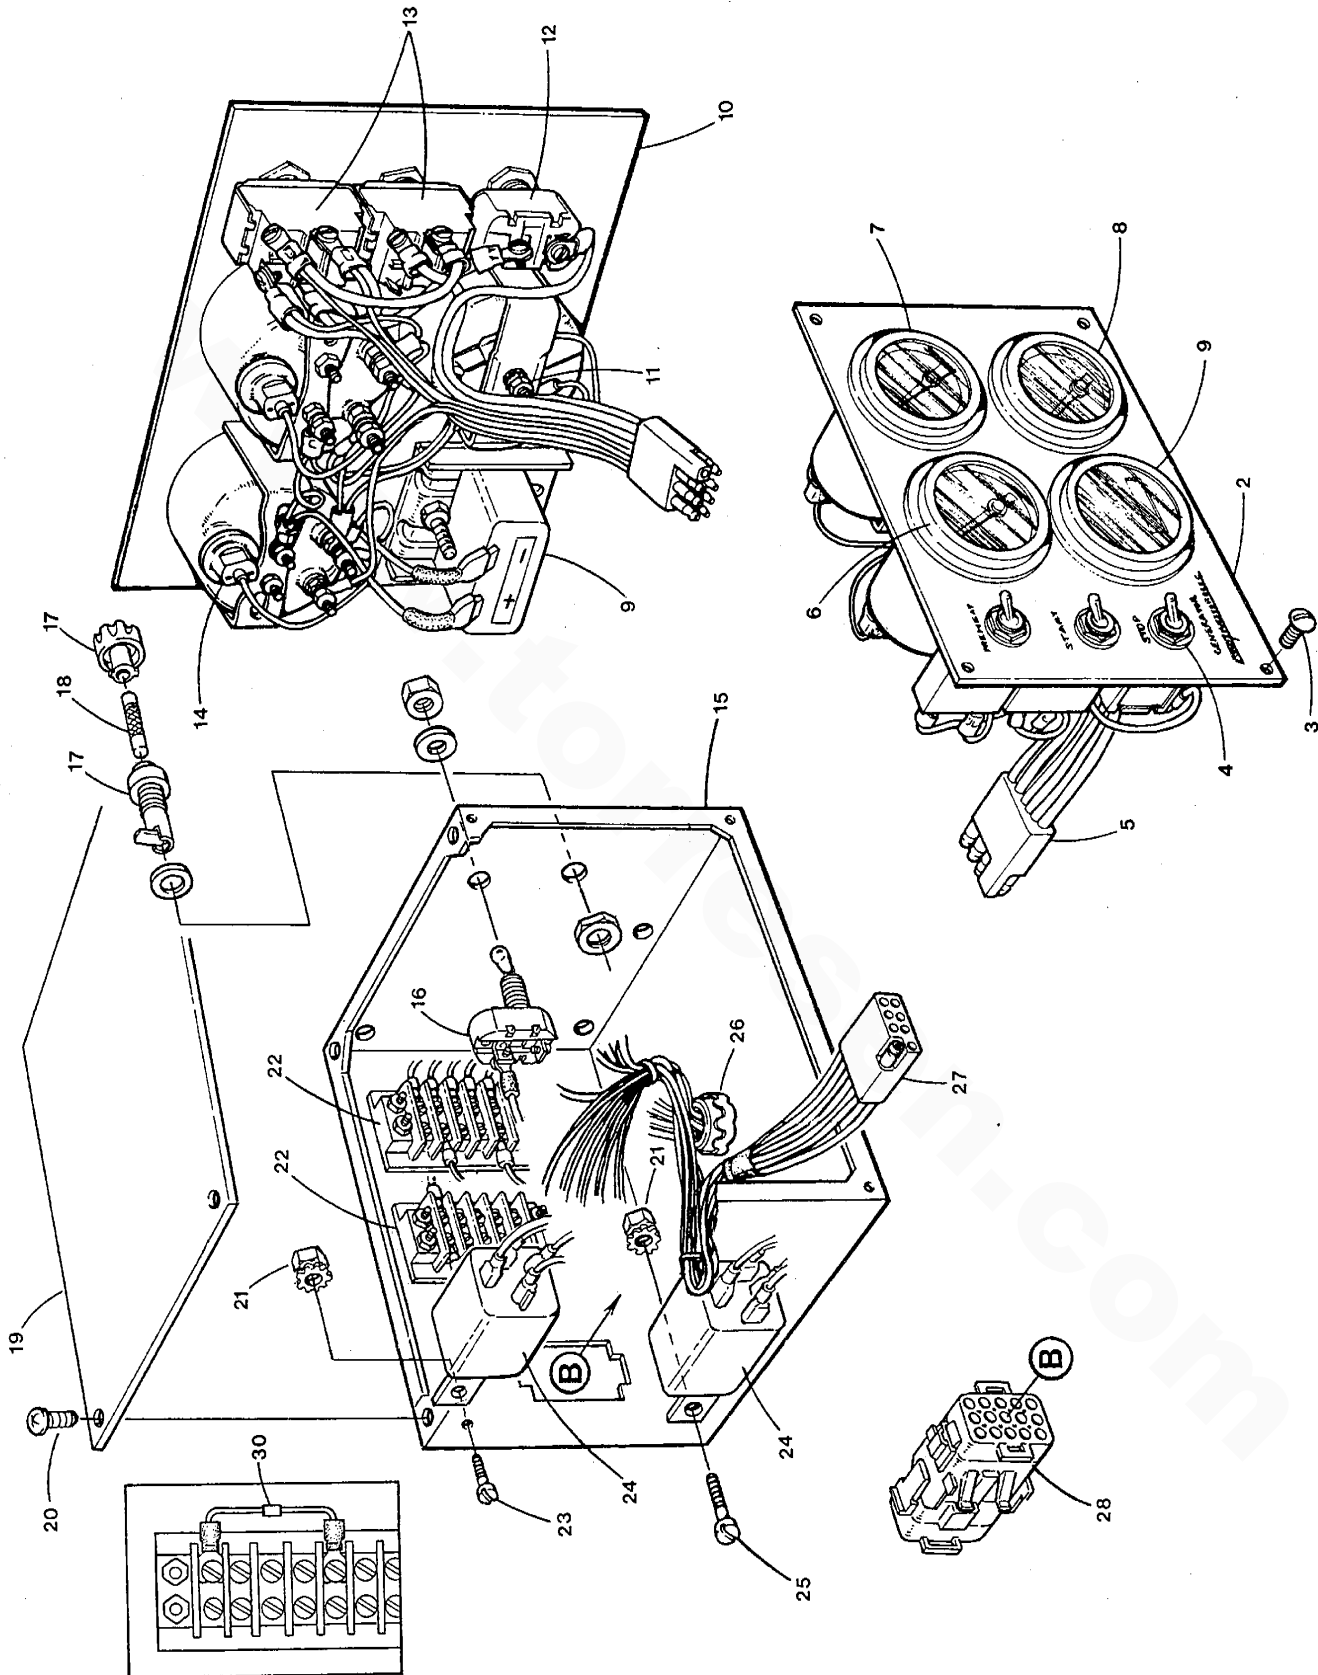

CONTROL PANEL - 8.0 - 10.0 BTDA

CONTROL PANEL - 8.0 - 10.0 BTDA

Reference #	Part #	Part Name	Remarks	Quantity
1-1	044360	PANEL	BOX & HARNESS 12 VDC	1
1-2	044877	PANEL	BOX & HARNESS 12 VDC UNGROUNDED	1
1-3	044363	PANEL	BOX & HARNESS 24 VDC	1
1-4	044878	PANEL	BOX & HARNESS 24 VDC UNGROUNDED	1
2-1	036539	PANEL	GENSET CONTROL 12 VDC	1
2-2	046775	PANEL	GENSET CONTROL 12 VDC UNGROUNDED	1
2-3	046887	PANEL	REMOTE CONTRL 12 VDC UNG W/15 PIN PLUG	1
2-4	042162	PANEL	GENSET CONTROL 24 VDC	1
2-5	046776	PANEL	GENSET CONTROL 24 VDC UNGROUNDED	1
2-6	046888	PANEL	REMOTE CONTRL 24 VDC UNG W/15 PIN PLUG	1
2-7	044246	PANEL	REMOTE CONTROL 12 VDC W/15 PIN PLUG	1
3	034421	SCREW	8-32 X 3/8 TRUSS HEAD BLACK SS	4
4	031999	RING	TOGGLE SWITCH MOUNT LOCKING	3
5-1	036538	HARNESS	GENSET PANEL	1
5-2	046885	HARNESS	GENSET PANEL UNGROUNDED	1
5-3	044252	HARNESS	GENSET PANEL W/15 PIN CONNECTOR	1
5-4	046886	HARNESS	GENSET PANEL UNG W/15 PIN CONNECTOR	1
6-1	037601	METER	WATER TEMPERATURE 12 VDC	1
6-2	042158	METER	WATER TEMPERATURE 24 VDC	1
6-3	046754	METER	WATER TEMPERATURE 12/24 VDC UNGROUND	1
7-1	037603	METER	OIL PRESSURE 12 VDC	1
7-2	042157	METER	OIL PRESSURE 24 VDC 80 PSI	1
7-3	046674	METER	OIL PRESSURE 12/24 VDC UNGROUNDED	1
8-1	037605	VOLTMETER	12 VDC	1
8-2	042156	VOLTMETER	24 VDC	1
8-3	046755	VOLTMETER	12 VDC UNGROUNDED	1
8-4	046675	VOLTMETER	24 VDC UNGROUNDED	1
9-1	036192	HOURMETER	12 VDC	1
9-2	042159	HOURMETER	24 VDC	1
9-3	046676	HOURMETER	12/24 VDC UNGROUNDED	1
10	034485	PLATE	PANEL	1
11	031904	NUT	10-24 KEPS	1
12	024731	SWITCH	STOP	1
13	024732	SWITCH	PREHEAT AND START	2
14-1	042893	LAMP	INSTRUMENT 12 VDC INCLUDING HOLDER	3
14-2	035825	WIRE	POWER TO METER LAMPS	3
14-3	045094	LAMP KIT	24 VDC	1
15	043840	BOX	GENSET CONTROL PANEL	1
16	033259	SWITCH	EMERGENCY STOP	1
17	043747	HOLDER	FUSE	1
18	033769	FUSE	8 AMP	1
19	040185	COVER	PANEL BOX	1
20	031891	SCREW	8-32 X 3/8 SS TRUSS HEAD	4
21	200125	NUT	10-32 KEPS	2
22-1	039928	BLOCK	TERMINAL 10 POSITION	2
22-2	039929	MARKER	TERMINAL BLOCK	2
22-3	015222	SCREW PLATE	TERMINAL BLOCK	4
22-4	015223	JUMPER	TERMINAL BLOCK	3
22-5	031855	SCREW	6-32 X 5/8 SS BINDING HEAD	7
22-6	031857	SCREW	6-32 X 7/8 SS BINDING HEAD	1
22-7	050234	NUT	6-32 KEPS	8