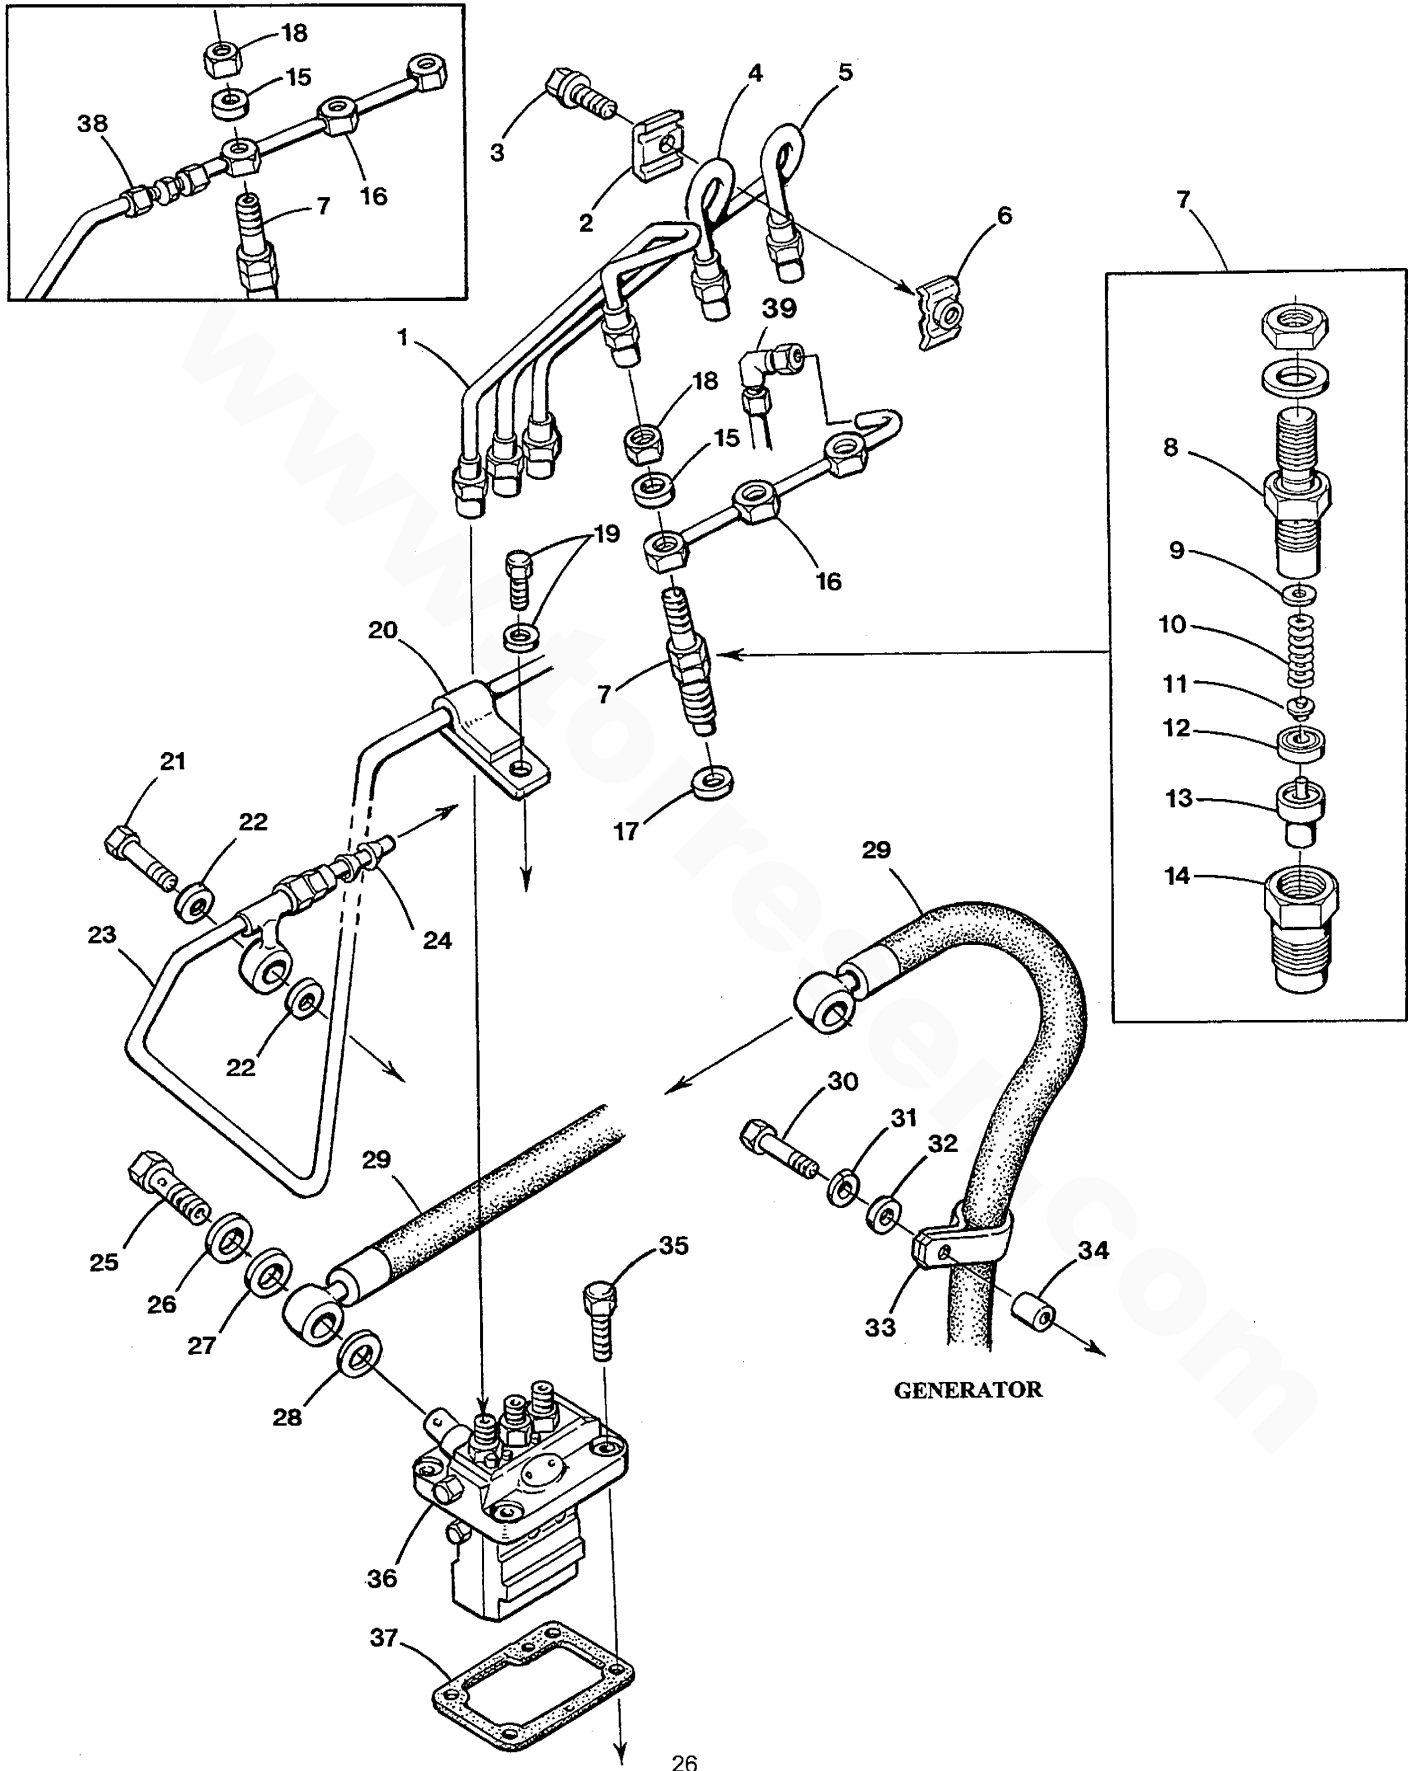

FUEL SYSTEM & NOZZLE ASSEMBLY - 35C/D - 8.0 - 10.0 BTDA

FUEL SYSTEM & NOZZLE ASSEMBLY - 35C/D - 8.0 - 10.0 BTDA

Reference #	Part #	Part Name	Remarks	Quantity
1	045237	LINE	INJECTOR 1	1
2	030315	CLAMP	FUEL LINE	2
3	035810	CAPSCREW	M 6 X 25 JIS 6 W/LW-FW	2
4	045238	LINE	INJECTOR 2	1
5	045239	LINE	INJECTOR 3	1
6	046910	CLAMP	FUEL LINE	2
7	037091	INJECTOR	INCLUDING REF 8 THRU 14	3
8	037112	HOLDER	INJECTOR	3
9-1	036925	SHIM	INJECTOR 1.25	AR
9-2	036926	SHIM	INJECTOR 1.30	AR
9-3	036927	SHIM	INJECTOR 1.35	AR
9-4	036928	SHIM	INJECTOR 1.40	AR
9-5	036929	SHIM	INJECTOR 1.45	AR
9-6	036930	SHIM	INJECTOR 1.50	AR
9-7	036931	SHIM	INJECTOR 1.55	AR
9-8	036932	SHIM	INJECTOR 1.60	AR
9-9	036933	SHIM	INJECTOR 1.65	AR
9-10	036934	SHIM	INJECTOR 1.70	AR
10	037106	SPRING	INJECTOR	3
11	037107	PIN	INJECTOR SPRING	3
12	037108	SPACER	INJECTOR	3
13	036935	NOZZLE	INJECTOR	3
14	037109	NUT	INJECTOR NOZZLE	3
15	036922	GASKET	INJECTOR RETURN	3
16-1	048108	LINE	INJECTOR LEAKOFF TO JULY 2002	1
16-2	048333	LINE	INJECTOR LEAKOFF FROM JULY 2002	1
17	038841	GASKET	INJECTOR TO HEAD	3
18	036921	NUT	INJECTOR	3
19	035796	CAPSCREW	M8 X 40 JIS 6 W/LW TO JULY 2002	1
20	044069	STRAP	CLAMP FUEL RETURN LINE TO JULY 2002	1
21	016988	BOLT	BANJO M8	1
22	030289	WASHER	BANJO M8	2
23-1	046311	LINE	INJECTOR RETURN FROM JULY 2002	1
23-2	044500	LINE	INJECTOR RETURN TO JULY 2002	1
24	034641	CONNECTOR	FUEL RETURN HOSE	1
25	024916	BOLT	BANJO M12	1
26	024972	WASHER	BANJO M14 ALUMINUM	1
27	030291	WASHER	BANJO M14	1
28	030290	WASHER	BANJO 12	1
29-1	043780	HOSE	FILTER TO INJECTION PUMP - PROP	1
29-2	044214	HOSE	FILTER TO INJECTION PUMP - GENSET	1