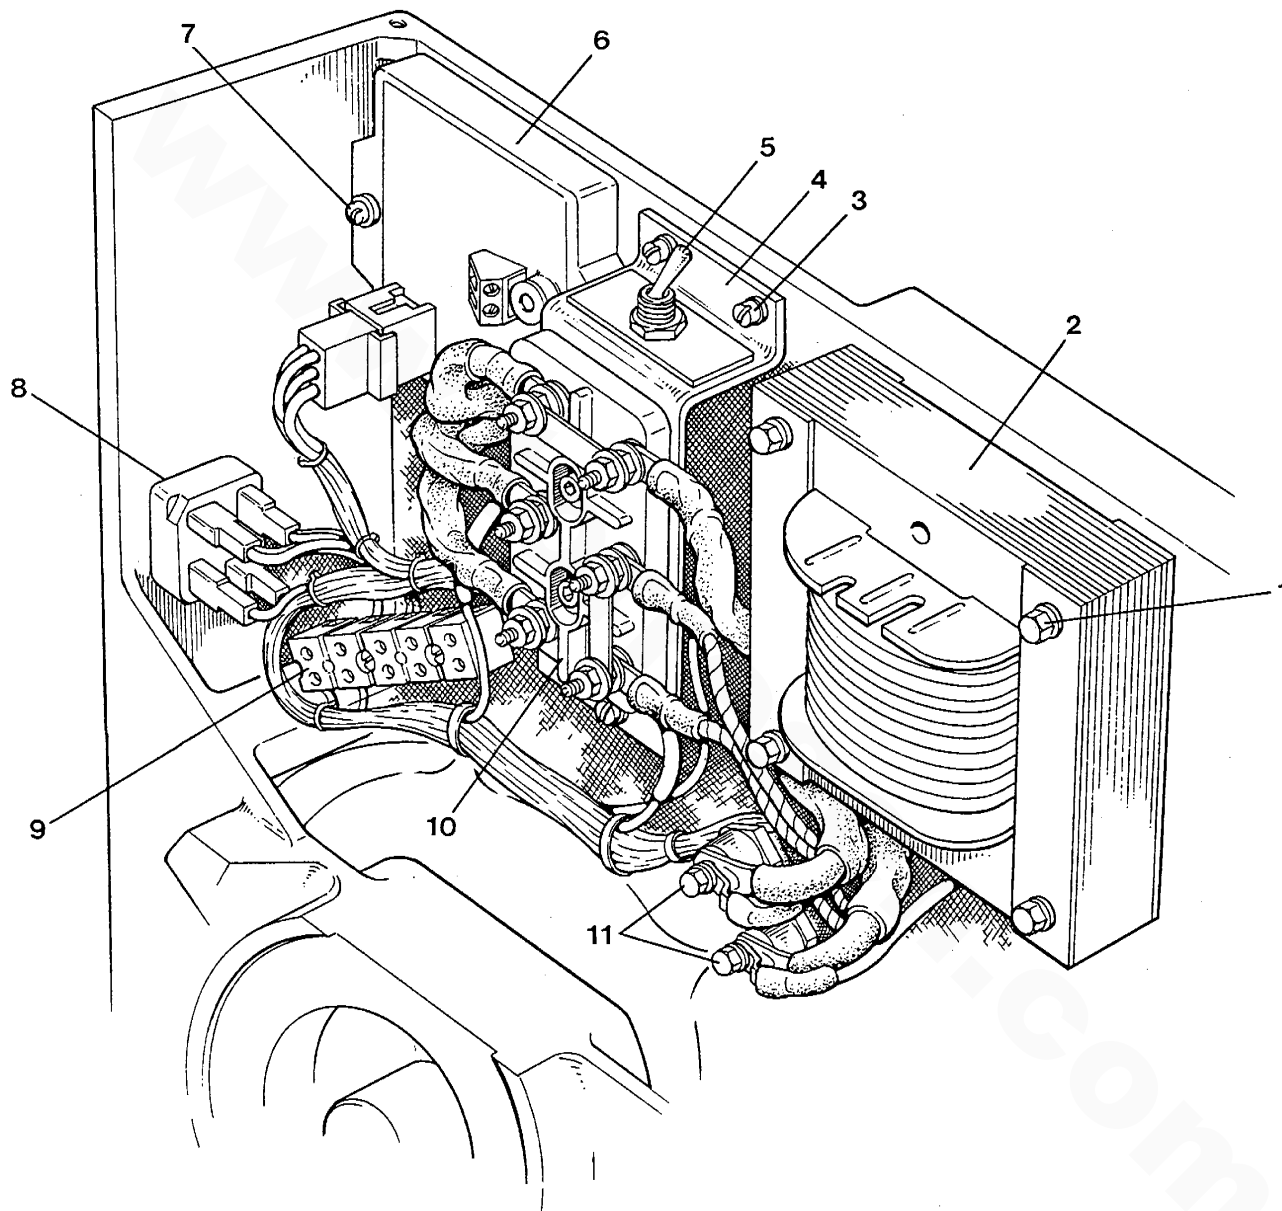

AC OUTPUT & REGULATOR - SINGLE PHASE - 10.0 BTDA

AC OUTPUT & REGULATOR - SINGLE PHASE - 10.0 BTDA

Reference #	Part #	Part Name	Remarks	Quantity
1-1	031916	CAPSCREW	M5 X 50 DIN 933	4
1-2	031914	LOCKWASHER	M5 DIN 6797A	4
1-3	031781	WASHER	M5 DIN 125	4
2	037463	TRANSFORMR	VOLTAGE REGULATION	1
3-1	031918	SCREW	M5 X 10 DIN 84A	2
3-2	031914	LOCKWASHER	M5 DIN 6797A	2
4	038345	BRACKET	SWITCH & AC TERMINAL	1
5	038346	SWITCH	REGULATION SELECTION	1
6	034410	REGULATOR	ELECTRONIC VOLTAGE (OPT)	1
7-1	031917	LOCKWASHER	M4 DIN 6797A EXT	2
7-2	031934	SCREW	M4 X 20 DIN 84A	2
8-1	043649	RECTIFIER	BRIDGE	1
8-2	031931	SCREW	M5 X 16 DIN 84A	1
8-3	031914	LOCKWASHER	M5 DIN 6797A	1
9	038347	BLOCK	TERMINAL 5 POLE	1
10-1	038342	BLOCK	TERMINAL AC OUTPUT	1
10-2	038343	NUT	M6 BRASS	AR
10-3	038344	BAR	BUSS	AR
11	035943	TERMINAL	INSULATED	2
12	036702	LABEL	AC OUTPUT CONNECTIONS (NOT SHOWN)	1