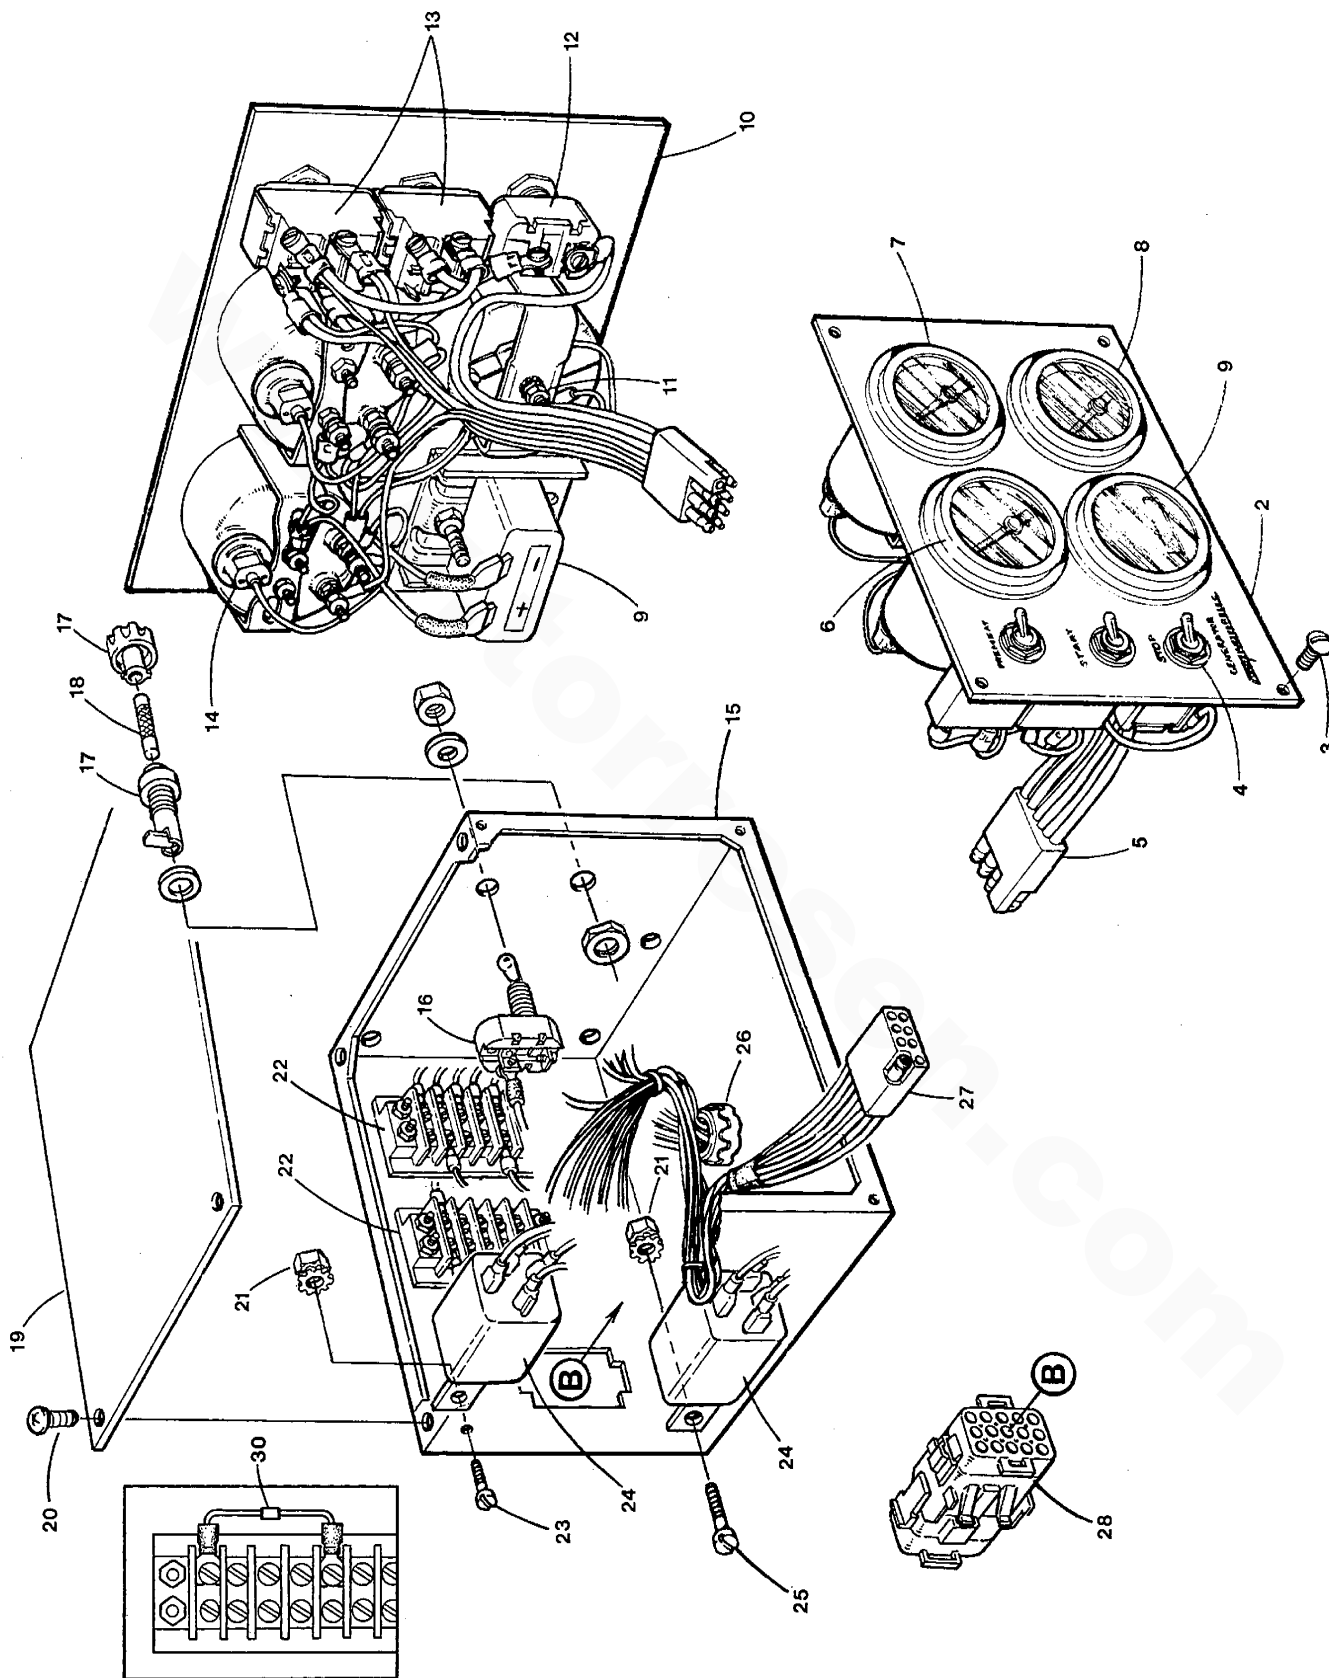

CONTROL PANEL - 8.0 - 10.0 BTDA

CONTROL PANEL - 8.0 - 10.0 BTDA

Reference #	Part #	Part Name	Remarks	Quantity
23	031872	SCREW	10-32 X 1/2 SS BINDING HEAD	1
24-1	037833	RELAY	12 VDC	2
24-2	039858	RELAY	24 VDC	2
25	031872	SCREW	10-32 X 1/2 SS BINDING HEAD	1
26	023937	BUSHING		1
27	043737	HARNESS	GENSET PANEL BOX	1
28-1	043818	CONNECTOR	MALE JUMPER-IF REMOTE PNL NOT INSTALLED	1
28-2	043746	CONNECTOR	ASSEMBLY FEMALE FOR REMOTE PANEL	1
29	039461	RESISTOR	GAUGE 24 TO 12 VDC FOR UNGROUND PANEL	2
30	041081	DIODE		1

www.torresen.com