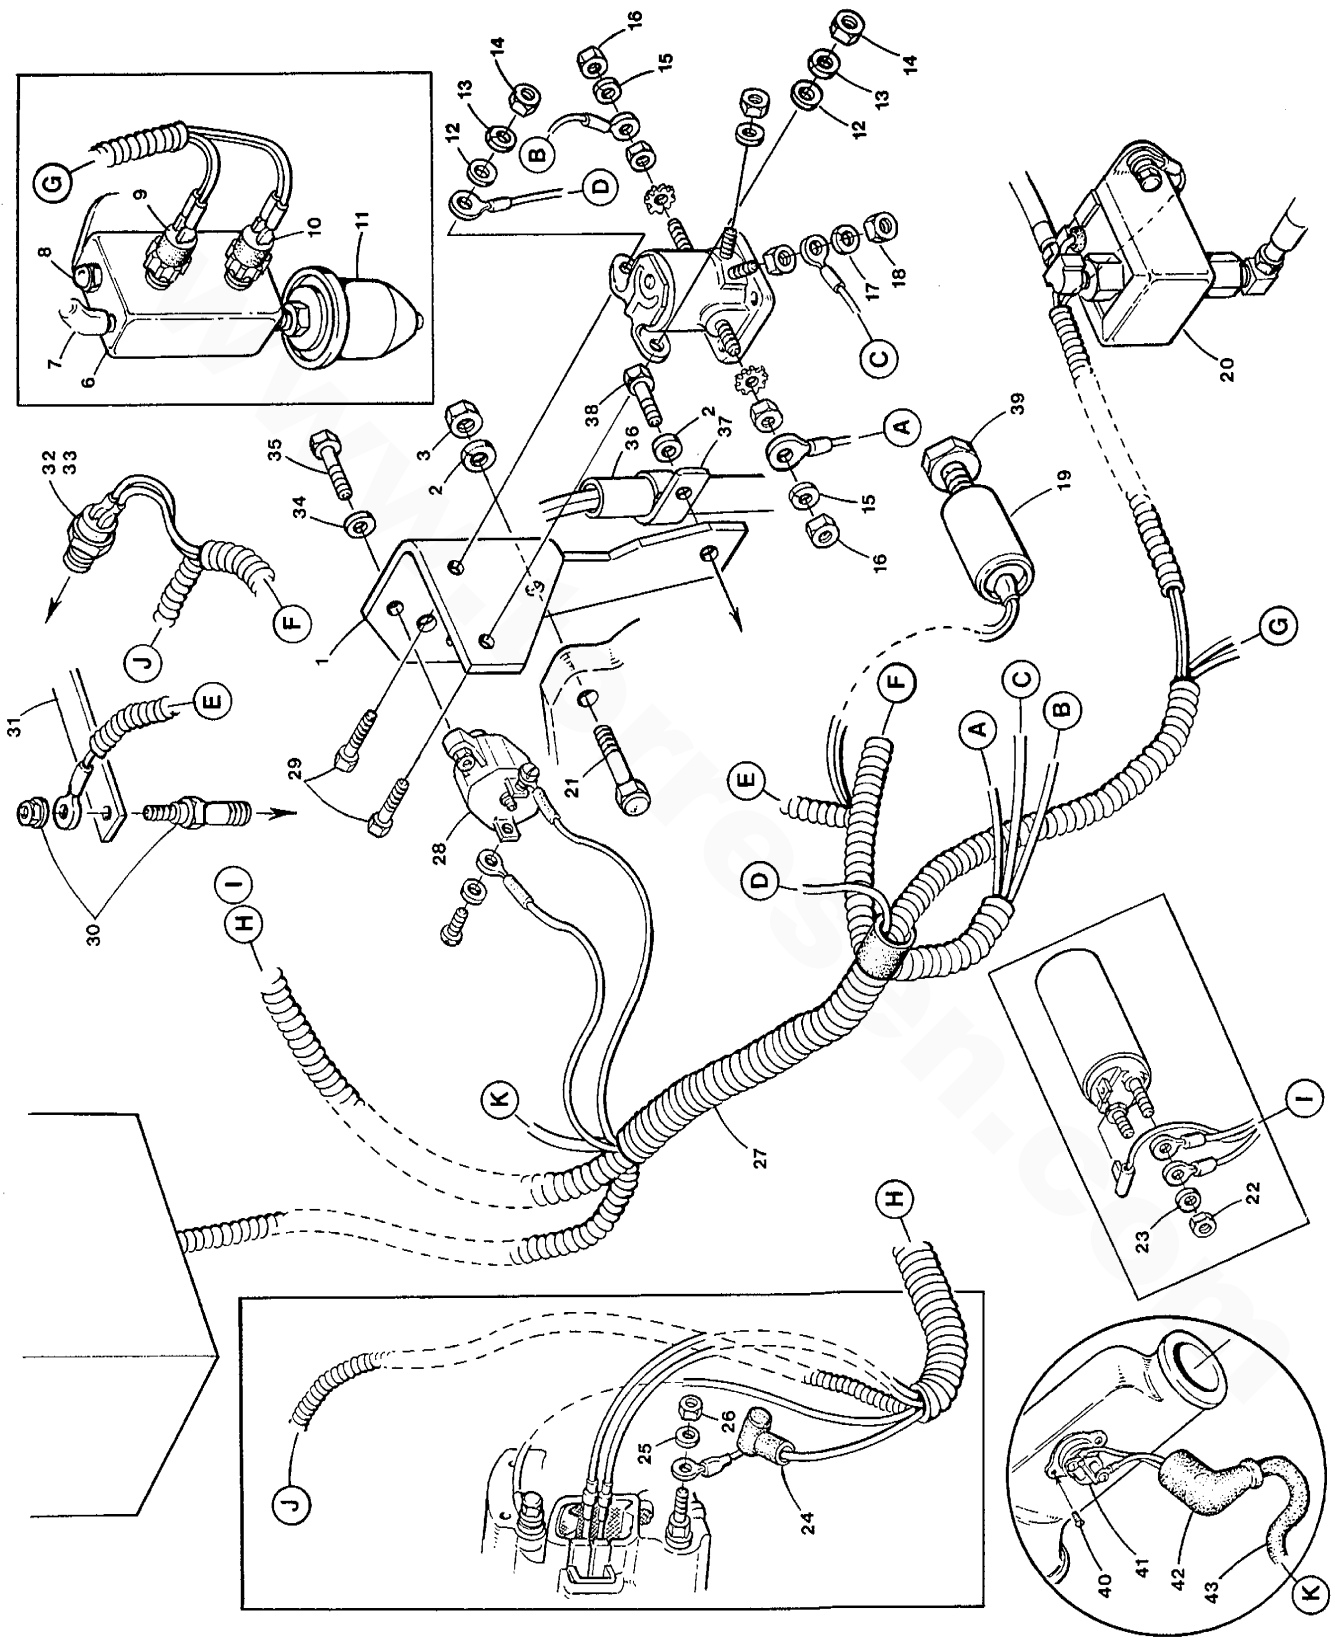

ELECTRICAL SYSTEM - 8.0 - 10.0 BTDA

ELECTRICAL SYSTEM - 8.0 - 10.0 BTDA

Reference #	Part #	Part Name	Remarks	Quantity
1-1	044364	BRACKET	SOLENOID-BREAKER	1
1-2	044248	BRACKET	SOLENOID-BREAKER - UNGROUNDED UNITS	1
2	019262	LOCKWASHER	M10 DIN 127	3
3	015887	NUT	M10 DIN 934	2
4-1	024639	SOLENOID	PREHEAT 12 VDC	1
4-2	022249	SOLENOID	PREHEAT 24 VDC	1
4-3	011489	SOLENOID	PREHEAT & GROUND 12 VDC UNGROUNDED	2
4-4	022249	SOLENOID	PREHEAT & GROUND 24 VDC UNGROUNDED	2
6	043902	HEADER	OIL PRESSURE SENDER AND SWITCHES	1
7	015122	ELBOW	1/8NPT45 STREET STEEL	1
8	019369	PLUG	1/8NPT HEX HEAD BRASS	2
9	011552	SWITCH	OIL PRESSURE- AUXILIARY	1
10	037323	SWITCH	OIL PRESSURE	1
11-1	024132	SENDER	OIL PRESSURE 100 PSI 12 VDC	1
11-2	042161	SENDER	OIL PRESSURE 80 PSI 24 VDC	1
11-3	011916	SENDER	OIL PRESSURE 150 PSI UNGROUNDED	1
11-4	024975	SENDER	OIL PRESSURE 100 PSI 12 VDC DUAL PANEL	1
11-5	034911	SENDER	OIL PRESSURE 150 PSI UNGROUND DUAL PNL	1
12	031753	WASHER	FLAT 1/4	2
13	031752	LOCKWASHER	1/4	2
14	031750	NUT	1/4NC	2
15	031758	LOCKWASHER	5/16	2
16	031760	NUT	5/16NF	2
17	031849	LOCKWASHER	10 SS	2
18	031847	NUT	10-32 SS HEX	2
19-1	037100	SOLENOID	FUEL SHUTOFF 12 VDC	1
19-2	044225	SOLENOID	FUEL SHUTOFF 24 VDC	1
19-3	044990	ACTUATOR	ELECTRONIC GOVERNOR 12 VDC	1
19-4	044991	ACTUATOR	ELECTRONIC GOVERNOR 24 VDC	1
20-1	039275	PUMP	FUEL LIFT 12 VDC	1
20-2	046631	PUMP	FUEL LIFT 24 VDC	1
21	034470	CAPSCREW	M10 X 45 DIN 931	2
22	018242	NUT	M8 DIN 934	2
23	031786	LOCKWASHER	M8 DIN 127	2
24	035449	BOOT		1
25	031784	WASHER	M6 DIN 125	2
26	015812	NUT	M6 DIN 934	2
27-1	044241	HARNESS	GENSET	1
27-2	044340	HARNESS	GENSET - UNGROUNDED UNITS	1
28-1	024683	BREAKER	CIRCUIT 20 AMP 12 VDC	1
28-2	020946	BREAKER	CIRCUIT 10 AMP 24 VDC	1
29	031503	CAPSCREW	1/4NC X 3/4	2
30-1	024353	GLOWPLUG	12 VDC	3
30-2	034467	GLOWPLUG	24 VDC	3
31	045266	STRAP	GLOWPLUG CONNECTING	1
32	039550	SWITCH	WATER TEMPERATURE	1