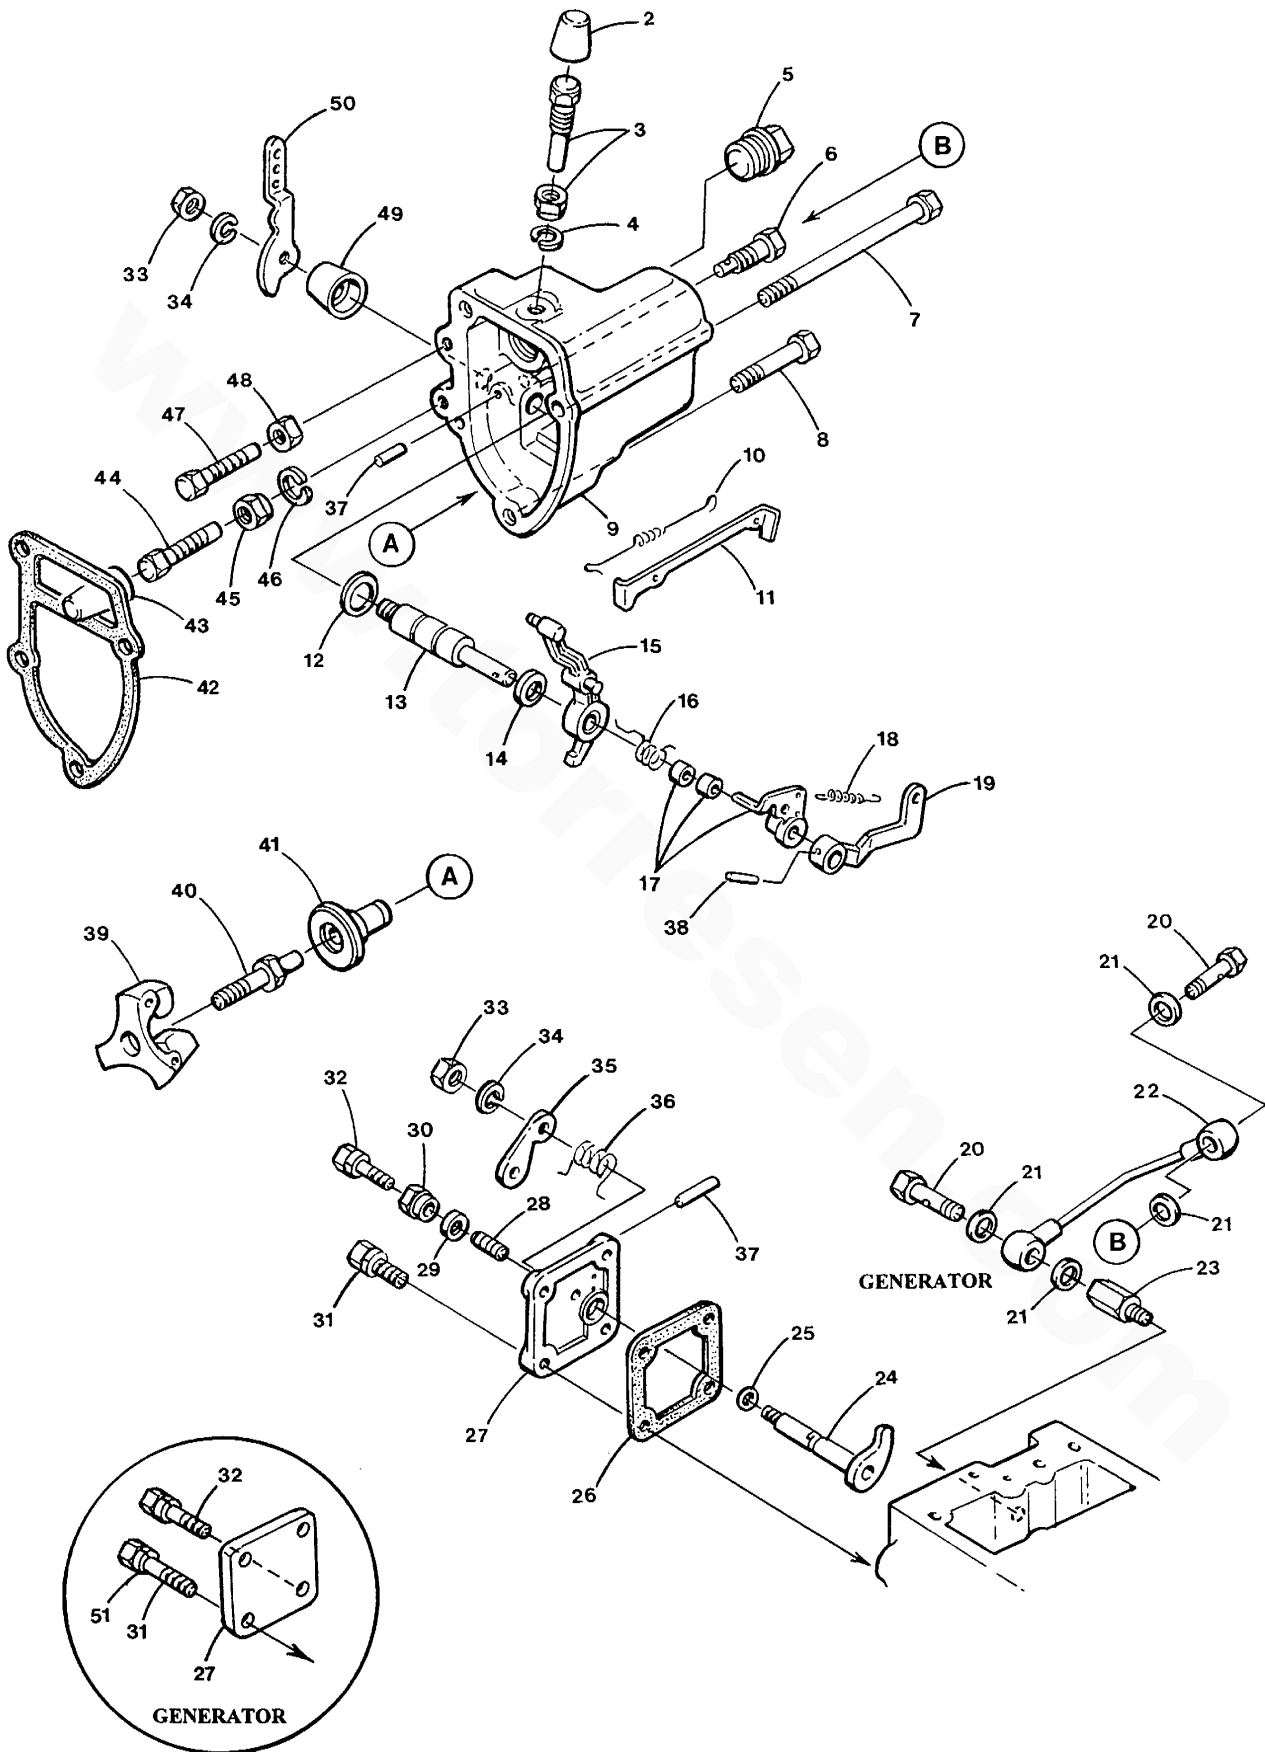

GOVERNOR ASSEMBLY - 35C/D - 8.0 - 10.0 BTDA

GOVERNOR ASSEMBLY - 35C/D - 8.0 - 10.0 BTDA

Reference #	Part #	Part Name	Remarks	Quantity
41-1	047143	SLEEVE	SLIDING - GENSET	1
41-2	045256	SLEEVE	SLIDING - 35C	1
41-3	048024	SLEEVE	SLIDING - 35D	1
42	045260	GASKET	GOVERNOR HOUSING	1
43	043983	COVER	HIGH SPEED SET SCREW ANTI-TAMPER	1
44	045171	BOLT	HIGH SPEED INCL. REF #45	1
45	047125	NUT	HIGH SPEED SET	1
46	043984	C-RING	RETAINING	1
47-1	045255	BOLT	LOW IDLE SET - 35C	1
47-2	048090	BOLT	LOW IDLE SET - 35D	1
48	015812	NUT	M6 DIN 934	1
49	045247	COVER	GOVERNOR	1
50	045259	LEVER	THROTTLE	1
51	031783	LOCKWASHER	M6 DIN 127 - GENSET	4