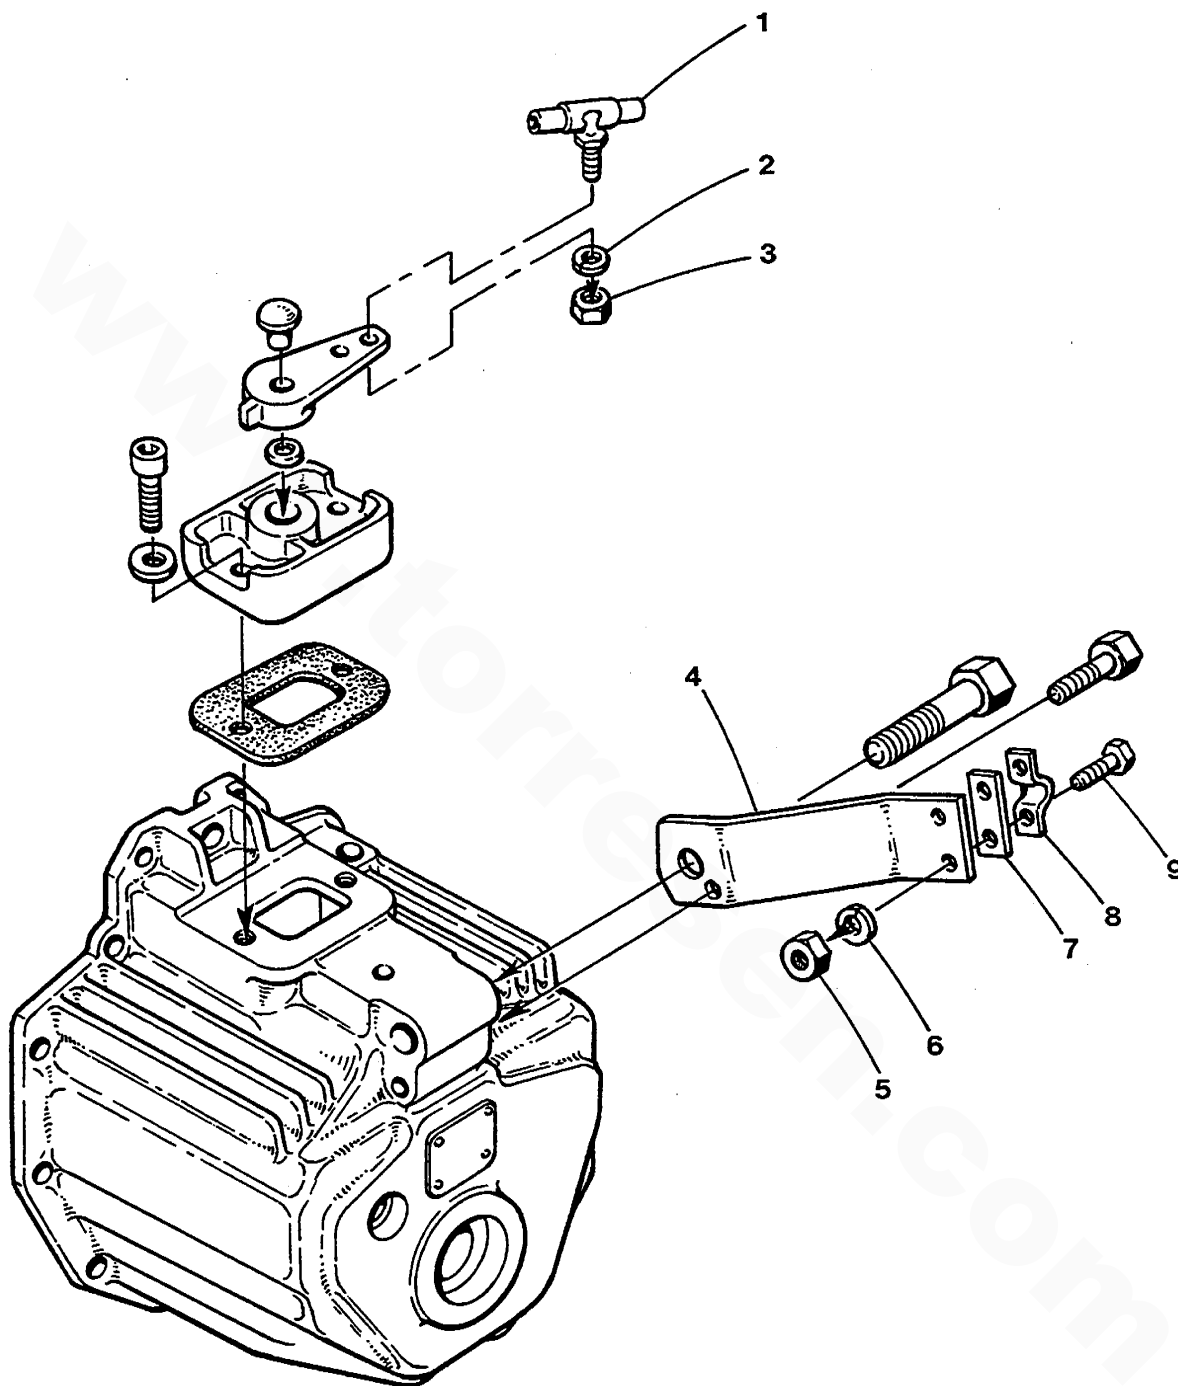

BW7 & JS TRANSMISSION SHIFTING BRACKET - 35C/D

BW7 & JS TRANSMISSION SHIFTING BRACKET - 35C/D

Reference #	Part #	Part Name	Remarks	Quantity
1	033482	BALLJOINT	SHIFT CABLE	1
2	031752	LOCKWASHER	1/4	1
3	031754	NUT	1/4NF	1
4	031451	BRACKET	SHIFT CABLE	1
5	031847	NUT	10-32 SS HEX	2
6	031849	LOCKWASHER	10 SS	2
7	013870	SHIM	CABLE CLAMP	1
8	013325	CLAMP	CABLE	1
9	031873	SCREW	10-32 X 5/8 SS BINDING HEAD	2

www.torresen.com