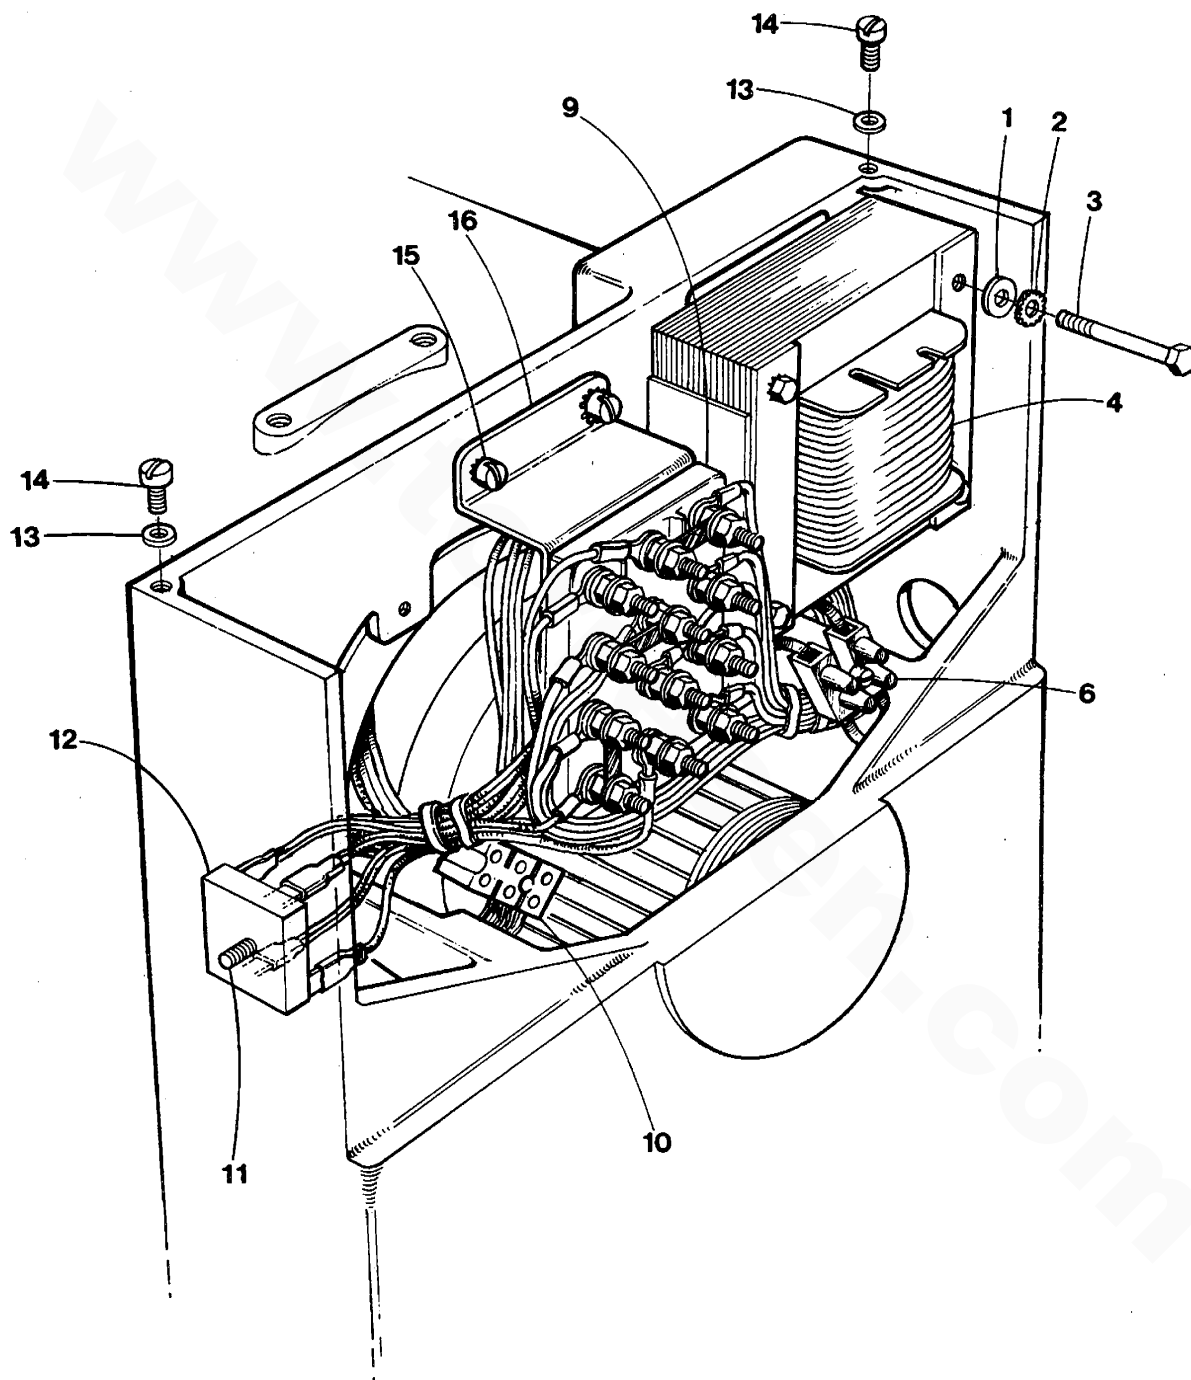

AC OUTPUT & REGULATOR - SINGLE PHASE - 8.0 BTDA

AC OUTPUT & REGULATOR - SINGLE PHASE - 8.0 BTDA

Reference #	Part #	Part Name	Remarks	Quantity
1	031781	WASHER	M5 DIN 125	4
2	031914	LOCKWASHER	M5 DIN 6797A	4
3	031916	CAPSCREW	M5 X 50 DIN 933	4
4	035937	TRANSFORMR	VOLTAGE REGULATION	1
6	035941	BLOCK	TERMINAL 2 POLE	1
9-1	035940	BLOCK	TERMINAL AC OUTPUT	1
9-2	038348	NUT	M 5 BRASS	AR
9-3	038349	BAR	BUSS	AR
10	035942	BLOCK	TERMINAL 3 POLE	1
11-1	031931	SCREW	M5 X 16 DIN 84A	1
11-2	031914	LOCKWASHER	M5 DIN 6797A	1
12	043649	RECTIFIER	BRIDGE	1
13	031914	LOCKWASHER	M5 DIN 6797A	4
14	031918	SCREW	M5 X 10 DIN 84A	4
15-1	031914	LOCKWASHER	M5 DIN 6797A	2
15-2	031918	SCREW	M5 X 10 DIN 84A	2
16	035939	BRACKET		1
17	035144	LABEL	AC OUTPUT CONNECTIONS (NOT SHOWN)	1