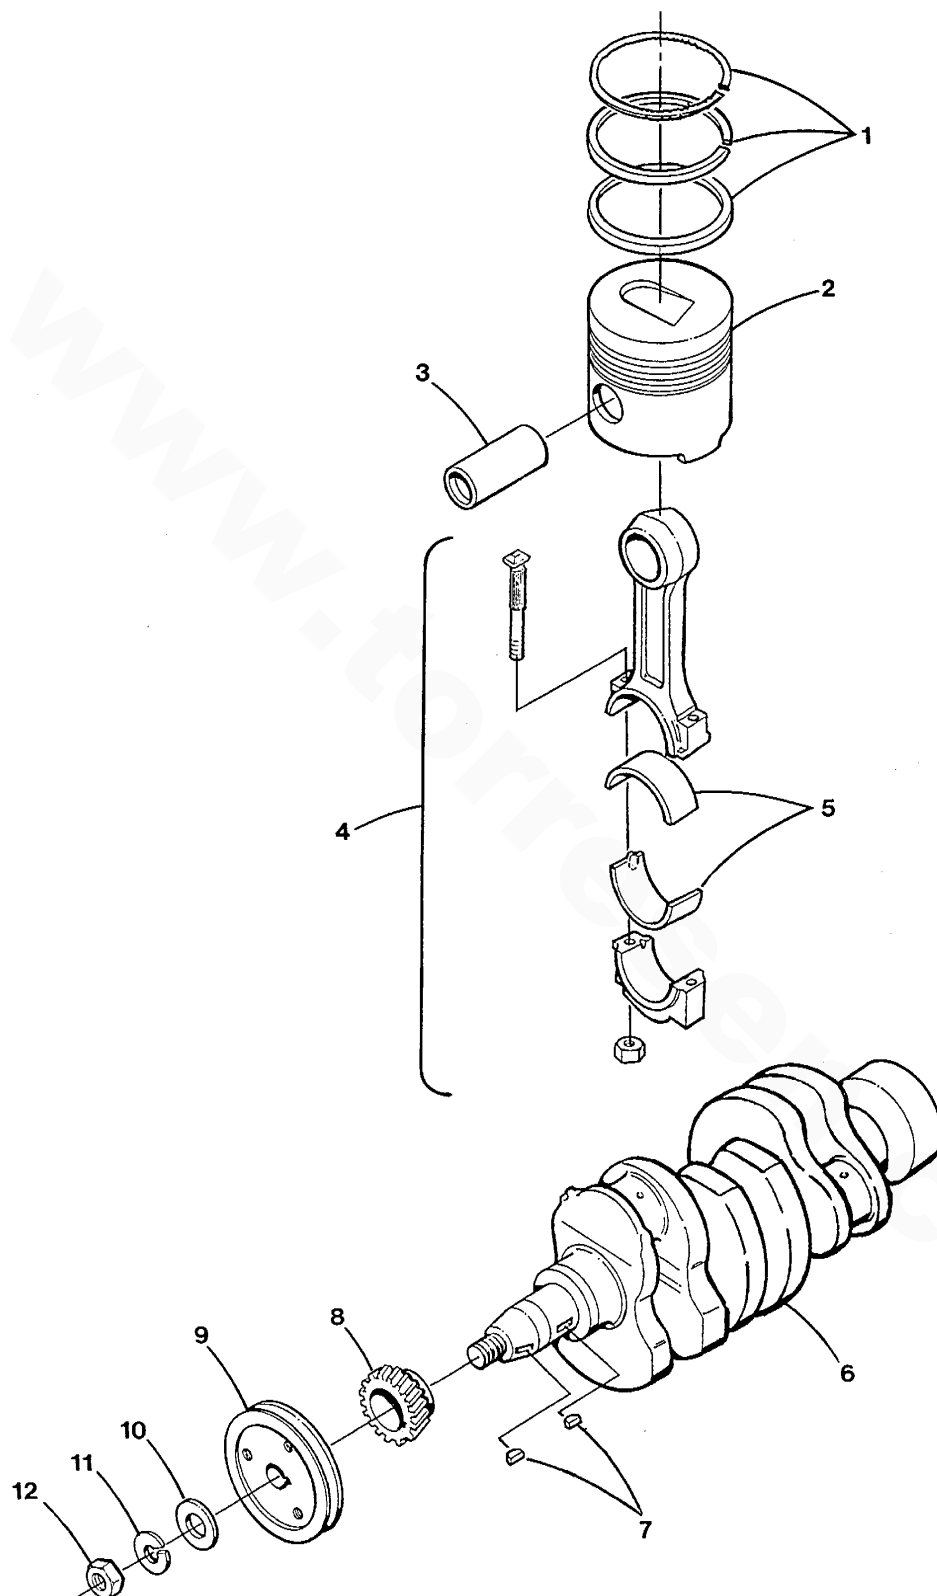

PISTONS & CRANKSHAFT - 35C/D - 8.0 - 10.0 BTDA

PISTONS & CRANKSHAFT - 35C/D - 8.0 - 10.0 BTDA

Reference #	Part #	Part Name	Remarks	Quantity
1-1	045204	RING SET	STD - PROP	3
1-2	045205	RING SET	0.25 - PROP	3
1-3	045206	RING SET	0.50 - PROP	3
1-4	046911	RING SET	STD - GENSET	3
1-5	046912	RING SET	0.25 - GENSET	3
1-6	046913	RING SET	0.50 - GENSET	3
2-1	045207	PISTON	STD - PROP	3
2-2	045208	PISTON	0.25 - PROP	3
2-3	045209	PISTON	0.50 - PROP	3
2-4	047131	PISTON	STD - GENSET	3
2-5	047132	PISTON	0.25 - GENSET	3
2-6	047133	PISTON	0.50 - GENSET	3
3	045210	PIN	PISTON	3
4	048102	ROD	CONNECTING	3
5-1	047012	BEARING SET	ROD - STD	3
5-2	045167	BEARING SET	ROD - 0.25	3
5-3	045168	BEARING SET	ROD - 0.50	3
5-4	045169	BEARING SET	ROD - 0.75	3
6	048103	CRANKSHAFT		1
7	030275	KEY	WOODRUFF	2
8	045216	GEAR	CRANKSHAFT	1
9	048104	PULLEY	CRANKSHAFT	1
10	032175	WASHER	FLAT M18	1
11	032176	LOCKWASHER	M18	1
12	032172	NUT	M18	1