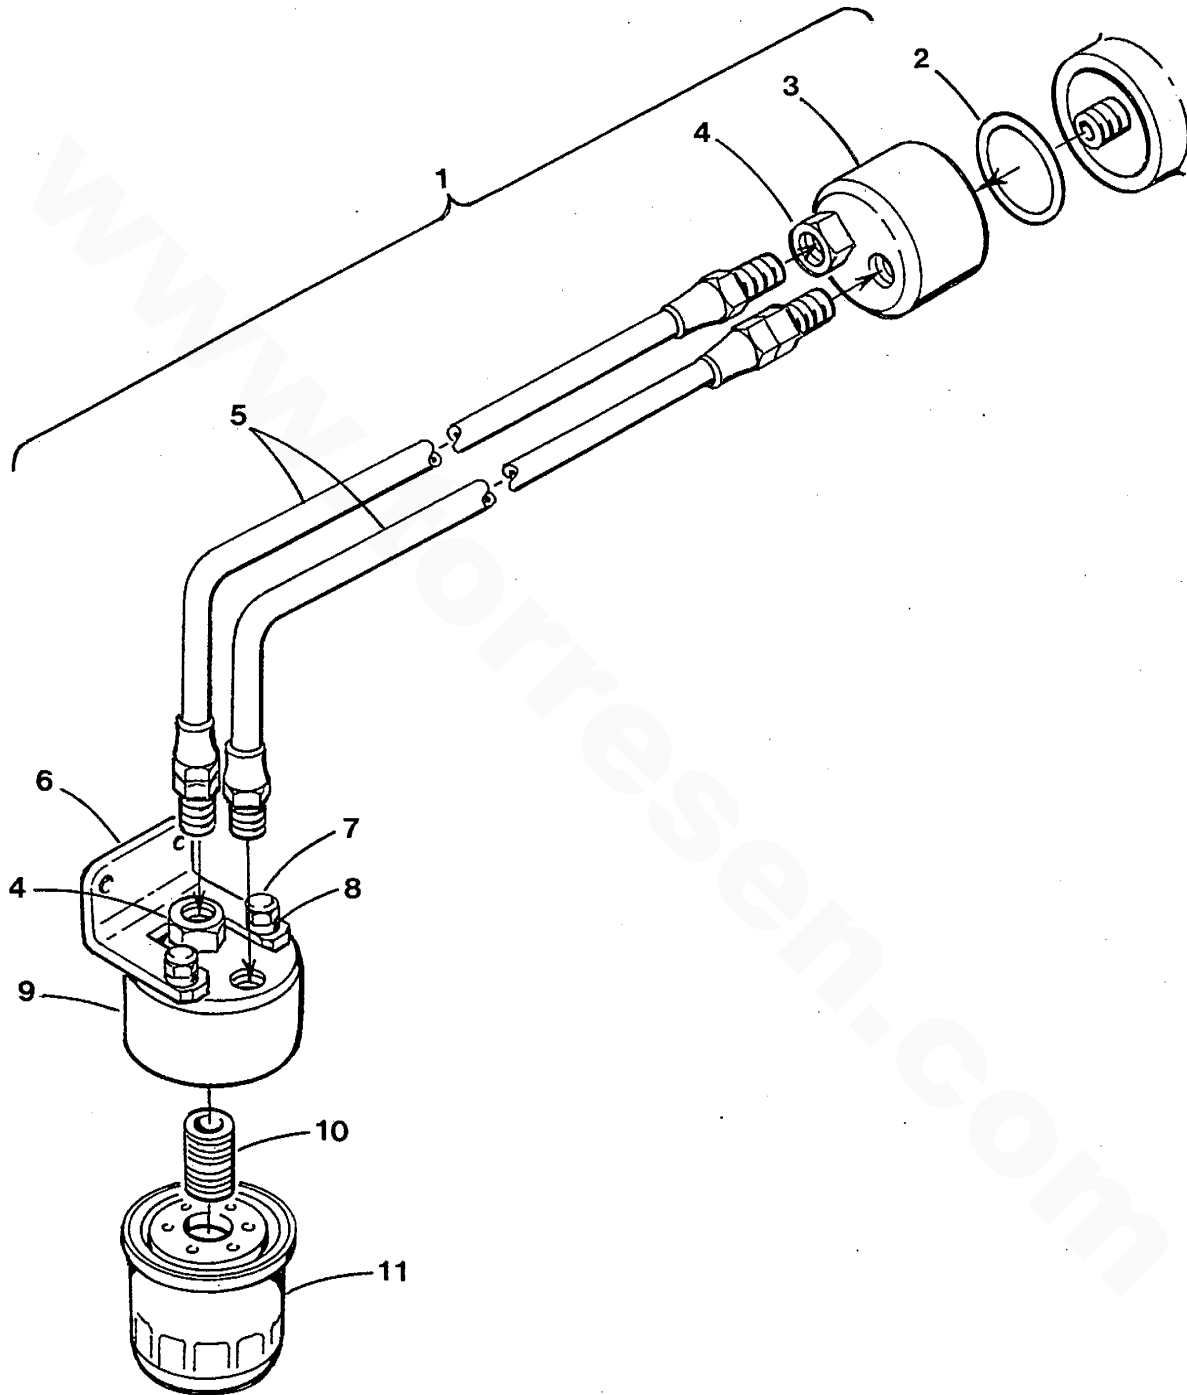

REMOTE LUBE OIL FILTER ASSY - 35C/D - 8.0 - 10.0 BTDA

REMOTE LUBE OIL FILTER ASSY - 35C/D - 8.0 - 10.0 BTDA

Reference #	Part #	Part Name	Remarks	Quantity
1	040078	FILTER KIT	REMOTE LUBE OIL - INCL. REF #S 2 THRU 12	1
2	302842	O-RING		1
3	040075	ADAPTER	REMOTE OIL FILTER	1
4	013348	CONNECTOR	HOSE	2
5	011925	HOSE	OIL 40-1/4" LG	2
6	040074	BRACKET	REMOTE OIL FILTER	1
7	031503	CAPSCREW	1/4 NC X 3/4	2
8	031752	LOCKWASHER	1/4 SPLIT MED STEEL	2
9	040073	ADAPTER	REMOTE OIL FILTER	1
10	034663	NIPPLE	OIL FILTER TO ADAPTER	1
11	036918	FILTER	LUBE OIL	1
12	040076	DGINSTALL	REMOTE OIL FILTER	1