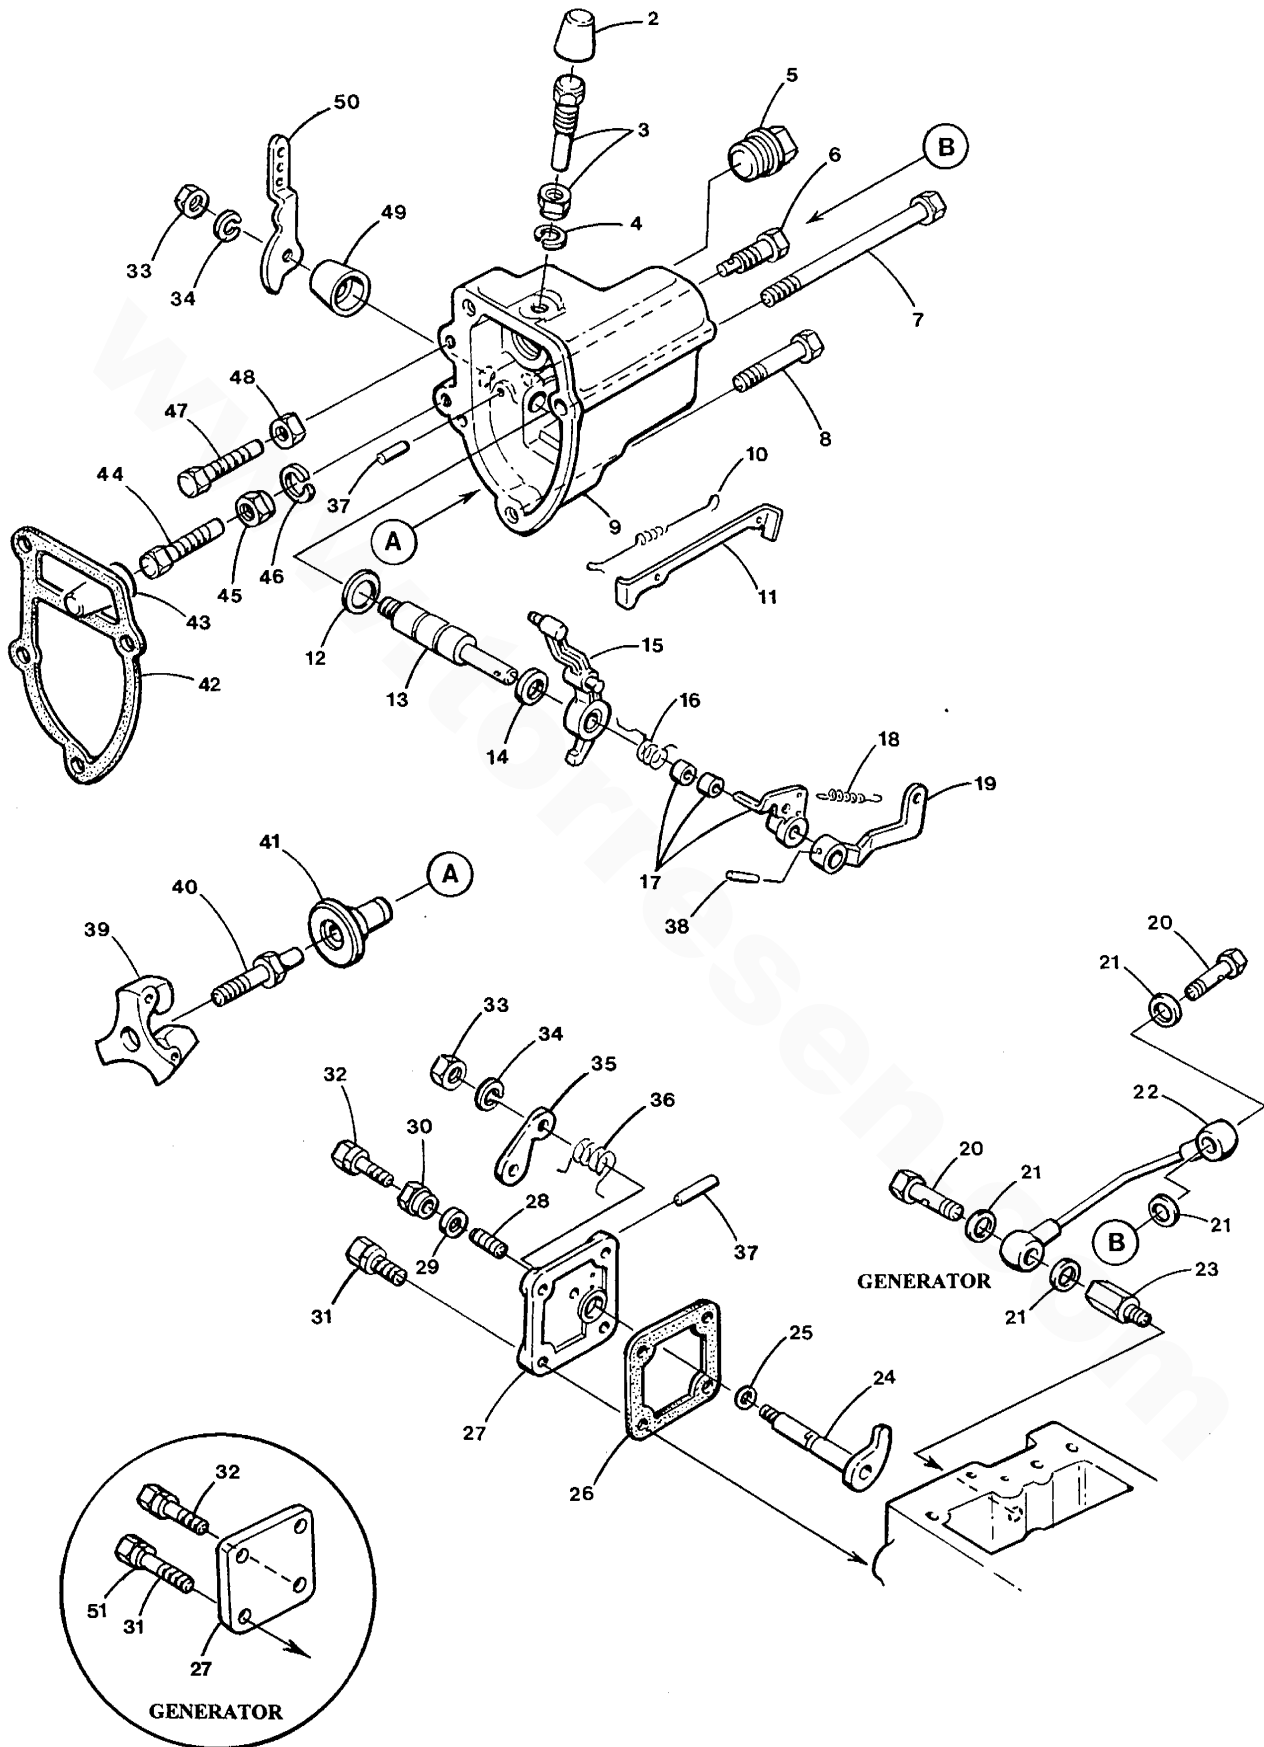

GOVERNOR ASSEMBLY - 35C/D - 8.0 - 10.0 BTDA

GOVERNOR ASSEMBLY - 35C/D - 8.0 - 10.0 BTDA

Reference #	Part #	Part Name	Remarks	Quantity
1-1	048111	GOVERNOR ASSY	PROP - 35C	1
1-2	048113	GOVERNOR ASSY	PROP - 35D	1
1-3	048112	GOVERNOR ASSY	GENERATOR	1
2	043981	COVER	TORQUE SET ANTI-TAMPER	1
3	043977	SCREW SET	RACK SET	1
4	043980	C-RING	TORQUE SET	1
5	036944	PLUG	M30 X 1.5 - WHEN SOLENOID NOT INSTALLED	1
6	045398	CONNECTOR	OIL LINE TO GOVERNOR - GENSET	1
7	045248	BOLT	GOVERNOR CASE	1
8	024948	CAPSCREW	M8 X 45 DIN 931	3
9-1	047139	HOUSING	GOVERNOR - GENSET	1
9-2	045263	HOUSING	GOVERNOR - PROP	1
10	048109	SPRING	TIE ROD	1
11	048110	ROD	TIE - GOVERNOR	1
12	047147	O-RING		1
13	045249	SHAFT	GOVERNOR	1
14	045261	SHIM	GOVERNOR SHAFT	1
15-1	047140	LEVER	GOVERNOR - GENSET	1
15-2	045262	LEVER	GOVERNOR - PROP	1
16	045252	SPRING	START	1
17	045245	LEVER ASSY	TENSION	1
18-1	047137	SPRING	GOVERNOR - GENSET	1
18-2	045251	SPRING	GOVERNOR - 35C	1
18-3	048020	SPRING	GOVERNOR - 35D	1
19-1	045250	LEVER	GOVERNOR SPRING - 35C	1
19-2	047136	LEVER	GOVERNOR SPRING - 35D & GENSET	1
20	045234	BOLT	BANJO M10 OIL LINE - GENSET ONLY	2
21	046920	WASHER	M10 - GENSET ONLY	4
22	047141	LINE	OIL - GENSET ONLY	1
23	047138	CONNECTOR	OIL LINE TO BLOCK - GENSET ONLY	1
24	045243	LEVER	STOP	1
25	030277	O-RING		1
26	030578	GASKET	TIE ROD COVER	1
27-1	045242	COVER	TIE ROD INCL. REF #S 28 - 30 - PROP	1
27-2	030577	COVER	TIE ROD - GENSET	1
28	045235	SCREW	ADJUSTING-TIE ROD COVER - PROP	1
29	048019	WASHER	STOP LEVER - PROP	1
30	045267	NUT	TIE ROD COVER - PROP	1
31-1	043065	CAPSCREW	M6 X 18 JIS 7 W/LW - PROP	3
31-2	031810	CAPSCREW	M6 X 14 DIN 933 - GENSET	3
32-1	035794	CAPSCREW	M8 X 30 JIS 6 W/LW - PROP	1
32-2	013590	CAPSCREW	M6 X 30 DIN 933 - GENSET	1
33	031802	NUT	M8 DIN 936 JAM - PROP	2
34-1	031786	LOCKWASHER	M8 DIN 127 - PROP	2
35	045272	LEVER	STOP - PROP	1
36	046907	SPRING	RETURN - PROP	1
37	030208	PIN	GROOVED	1
38	047146	PIN	SPRING	1
39-1	047135	WEIGHT	GOVERNOR - GENSET	1
39-2	045246	WEIGHT	GOVERNOR - 35C	1
39-3	048023	WEIGHT	GOVERNOR - 35D	1
40	045258	SHAFT	GOVERNOR SLIDING	1