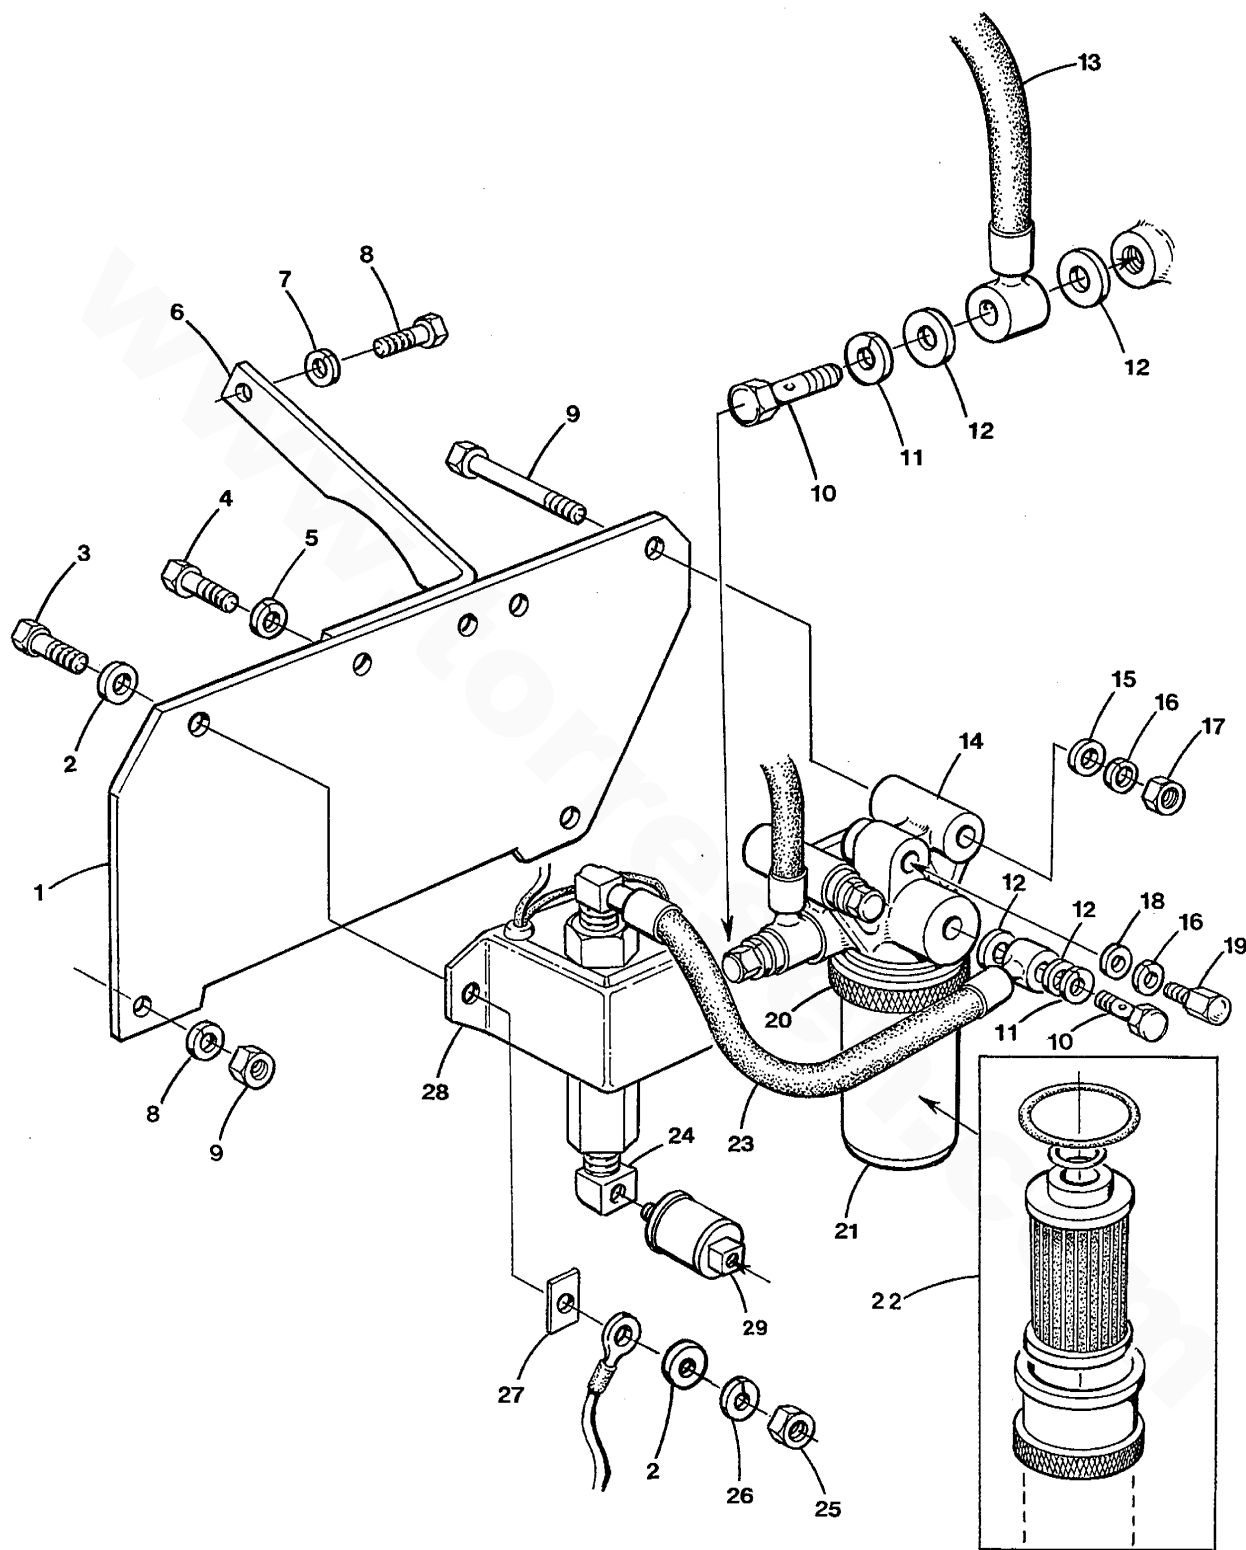

FUEL LIFT PUMP & FUEL FILTER - 35C/D

FUEL LIFT PUMP & FUEL FILTER - 35C/D

Reference #	Part #	Part Name	Remarks	Quantity
1-1	034422	BRACKET	LIFT PUMP AND FILTER - JS TRANS.	1
1-2	039959	BRACKET	LIFT PUMP AND FILTER - HBW/BW7 TRANS.	1
2	031784	WASHER	M6 DIN 125	3
3	018804	CAPSCREW	M6 X 20 DIN 933	1
4	020628	CAPSCREW	M6 X 25 DIN 933	1
5	031753	WASHER	FLAT 1/4	1
6	044074	BRACKET	SUPPORT LIFT PUMP BRACKET	1
7	019262	LOCKWASHER	M10 DIN 127	1
8	024951	CAPSCREW	M10 X 1.25 X 20 DIN 961	1
9	031225	CAPSCREW	M8 X 60 DIN 931	2
10	024984	BOLT	BANJO M14	2
11	024972	WASHER	BANJO M14 ALUMINUM	2
12	030291	WASHER	BANJO M14	4
13	043780	HOSE	FILTER TO INJECTION PUMP	1
14	030210	FILTER	FUEL	1
15	031787	WASHER	M8 DIN 125	2
16	031786	LOCKWASHER	M8 DIN 127	2
17	018242	NUT	M8 DIN 934	2
18	030289	WASHER	BANJO M8	1
19	030213	SCREW	FUEL FILTER BLEED	1
20	046669	RETAINER	FUEL FILTER	1
21	030199	CUP	FUEL FILTER	1
22	030200	ELEMENT	FUEL FILTER INCL O-RINGS	1
23	034741	HOSE	LIFT PUMP TO FILTER INCL ELBOW	1
24	013340	ELBOW	1/8 NPT STREET 90 BRASS	1
25	015812	NUT	M6 DIN 934	2
26	031783	LOCKWASHER	M6 DIN 127	2
27	044164	PLATE	LIFT PUMP SUPPORT	2
28	039275	PUMP	FUEL LIFT 12 VDC	1
29	048076	FILTER	LIFT PUMP INLET FROM MARCH 2003	1