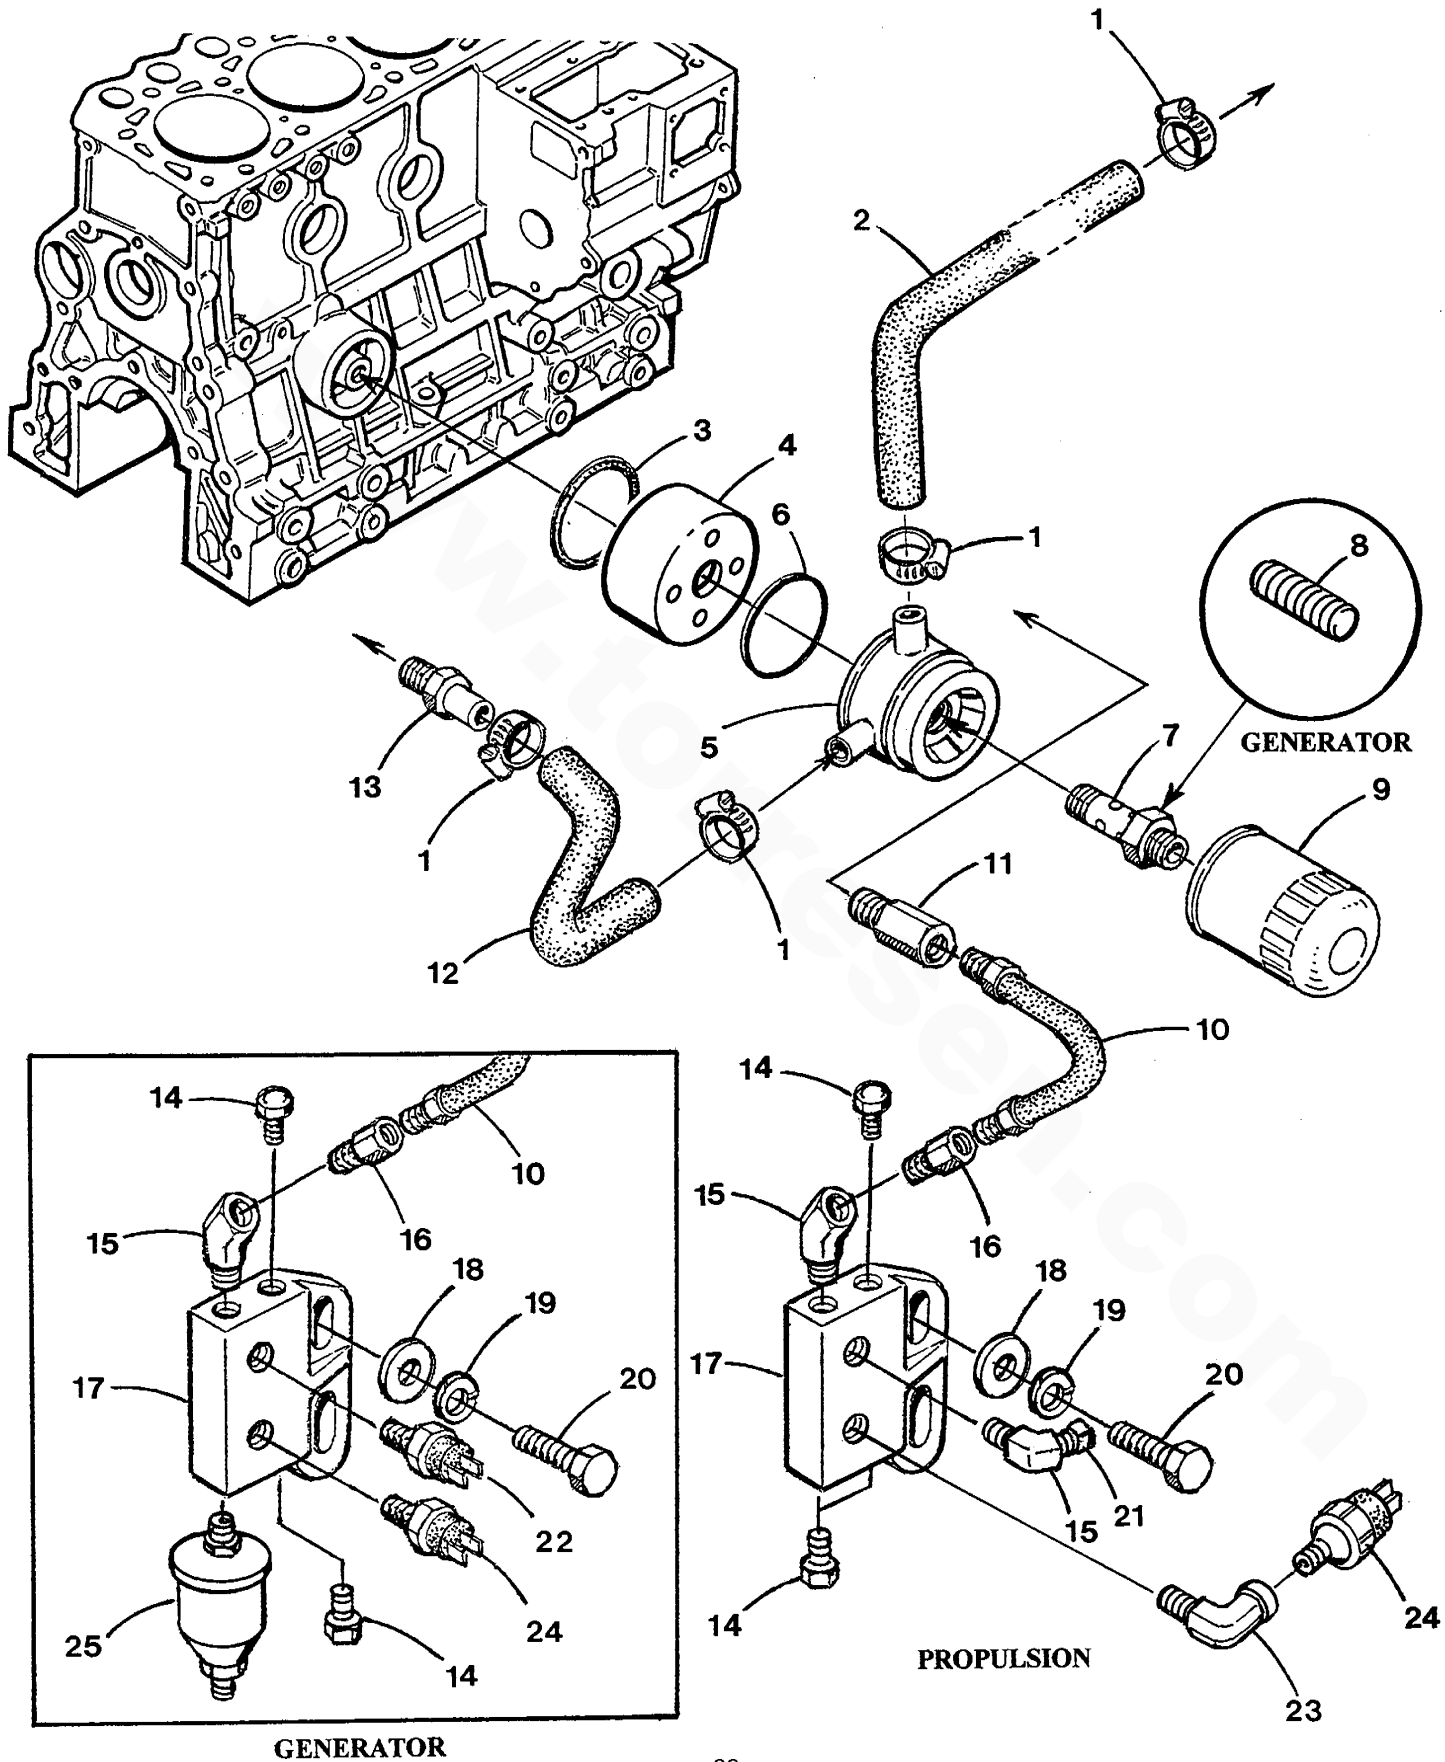

OIL COOLER ASSEMBLY & FILTER - 35C/D - 8.0 - 10.0 BTDA

OIL COOLER ASSEMBLY & FILTER - 35C/D - 8.0 - 10.0 BTDA

Reference #	Part #	Part Name	Remarks	Quantity
1	017298	CLAMP	HOSE	4
2	046919	HOSE	OIL COOLER TO FRESH WATER PUMP	1
3	046297	O-RING	OIL COOLER	1
4	048106	SPACER	OIL COOLER	1
5	046295	COOLER	OIL INCL REF # 6	1
6	045275	O-RING	OIL COOLER	1
7	048107	BOLT	OIL COOLER	1
8	047123	NIPPLE	OIL FILTER - GENSET ONLY	1
9	036918	FILTER	LUBE OIL	1
10-1	039385	HOSE	OIL - PROP	1
10-2	040907	HOSE	OIL - GENSET	1
11	024844	ADAPTER	1/8 BSPT TO 1/8 NPT	1
12	045269	HOSE	BLOCK TO OIL COOLER	1
13	045228	CONNECTOR	HOSE TO BLOCK	1
14	019369	PLUG	1/8NPT HEX HEAD BRASS	4
15-1	015122	ELBOW	1/8NPT45 STREET STEEL - GENSET	1
15-2	013340	ELBOW	1/8NPT 90 STREET BRASS - PROP	3
16-1	015289	ADAPTER	MALE 1/8NPT X 5/16 - GENSET	1
16-2	013339	ADAPTER	1/8NPT - PROP	1
17	043902	HEADER	OIL PRESSURE SENDER AND SWITCHES	1
18	031793	WASHER	M12 DIN 125	2
19	031792	LOCKWASHER	M12 DIN 127	2
20	024959	CAPSCREW	M12 X 1.25 X 25 DIN 961	2
21	011615	PLUG	1/8NPT STEEL (WHEN SENDER NOT INSTALL)	1
22	011552	SWITCH	OIL PRESSURE - AUXILARY	1
23	011984	ELBOW	1/8NPT 90 STREET STEEL	1
24	037323	SWITCH	OIL PRESSURE	1
25-1	024132	SENDER	OIL PRESSURE 100 PSI 12 VDC	1
25-2	042161	SENDER	OIL PRESSURE 80 PSI 24 VDC	1
25-3	011916	SENDER	OIL PRESSURE 150 PSI UNGND	1
25-4	024975	SENDER	OIL PRESSURE 100 PSI DUAL PANEL	1
25-5	034911	SENDER	OIL PRESSURE 150 PSI DUAL PANEL UNGND	1