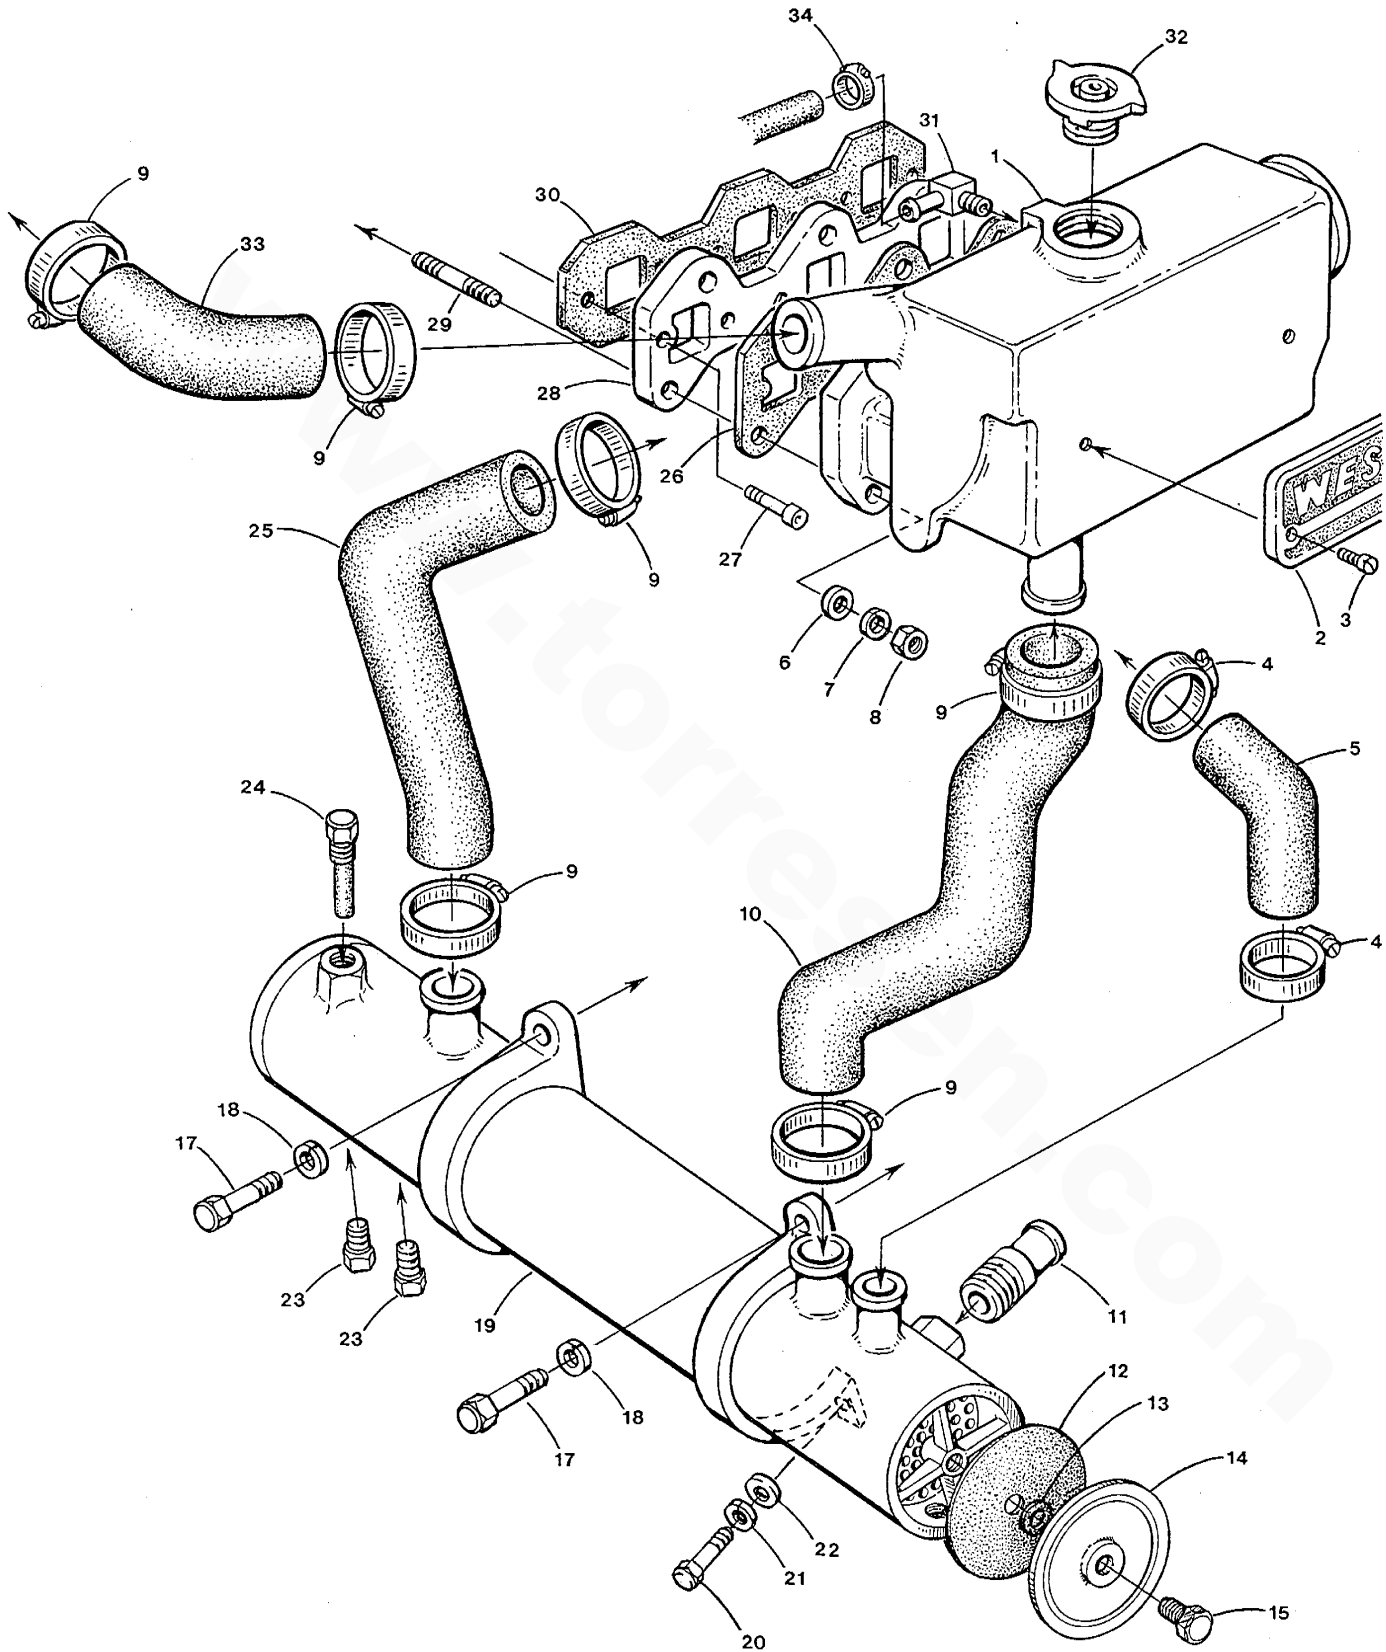

EXHAUST MANIFOLD & HEAT EXCHANGER - 8.0 - 10.0 BTDA

EXHAUST MANIFOLD & HEAT EXCHANGER - 8.0 - 10.0 BTDA

Reference #	Part #	Part Name	Remarks	Quantity
1	048221	MANIFOLD	EXHAUST	1
2	035411	NAMEPLATE		1
3	031935	SCREW	8-32 X 1/4 SS OVAL HEAD	2
4	011386	CLAMP	HOSE 12	2
5	043940	HOSE	SEA PUMP TO EXCHANGER	1
6	031787	WASHER	M8 DIN 125	6
7	031786	LOCKWASHER	M8 DIN 127	6
8	018242	NUT	M8 DIN 934	6
9	021878	CLAMP	HOSE 20	6
10	043679	HOSE	MANIFOLD TO EXCHANGER	1
11	036622	NIPPLE	3/4NPT TO 1" HOSE	1
12	022851	GASKET	EXCHANGER END COVER	2
13	019321	O-RING	EXCHANGER END COVER	2
14	022850	COVER	EXCHANGER END	2
15	022852	CAPSCREW	3/8 NC X 3/4 BRASS	2
17-1	046778	CAPSCREW	M12 X 1.25 X 30 DIN 912	2
17-2	032014	CAPSCREW	M12 X 1.25 X 30 JIS - USED ON 45374 CU NICKEL	2
18	031792	LOCKWASHER	M12 DIN 127	2
19-1	045528	EXCHANGER	HEAT	1
19-2	045374	EXCHANGER	HEAT- CUPRO NICKEL	1
20	031506	CAPSCREW	1/4NC X 1-1/4	2
21	031752	LOCKWASHER	1/4	2
22	031753	WASHER	FLAT 1/4	2
23	019369	PLUG	1/8NPT HEX HEAD BRASS	2
24	011885	ZINC		1
25	034228	HOSE	EXCHANGER TO FRESH WATER PUMP	1
26	043817	GASKET	EXHAUST MANIFOLD TO ADAPTER	1
27	048298	CAPSCREW	M 8 X 18 DIN 912	6
28	043670	ADAPTER	MANIFOLD TO HEAD	1
29	015830	STUD	M8 X 25 DIN 939	6
30	043956	GASKET	EXHAUST TO HEAD	1
31	024907	ELBOW	1/8NPT X 5/16 HOSE	1
32	024306	CAP	PRESSURE 15 PSI	1
33	043952	HOSE	THERMOSTAT TO MANIFOLD	1
34	024906	CLAMP	HOSE 04 MINI	1