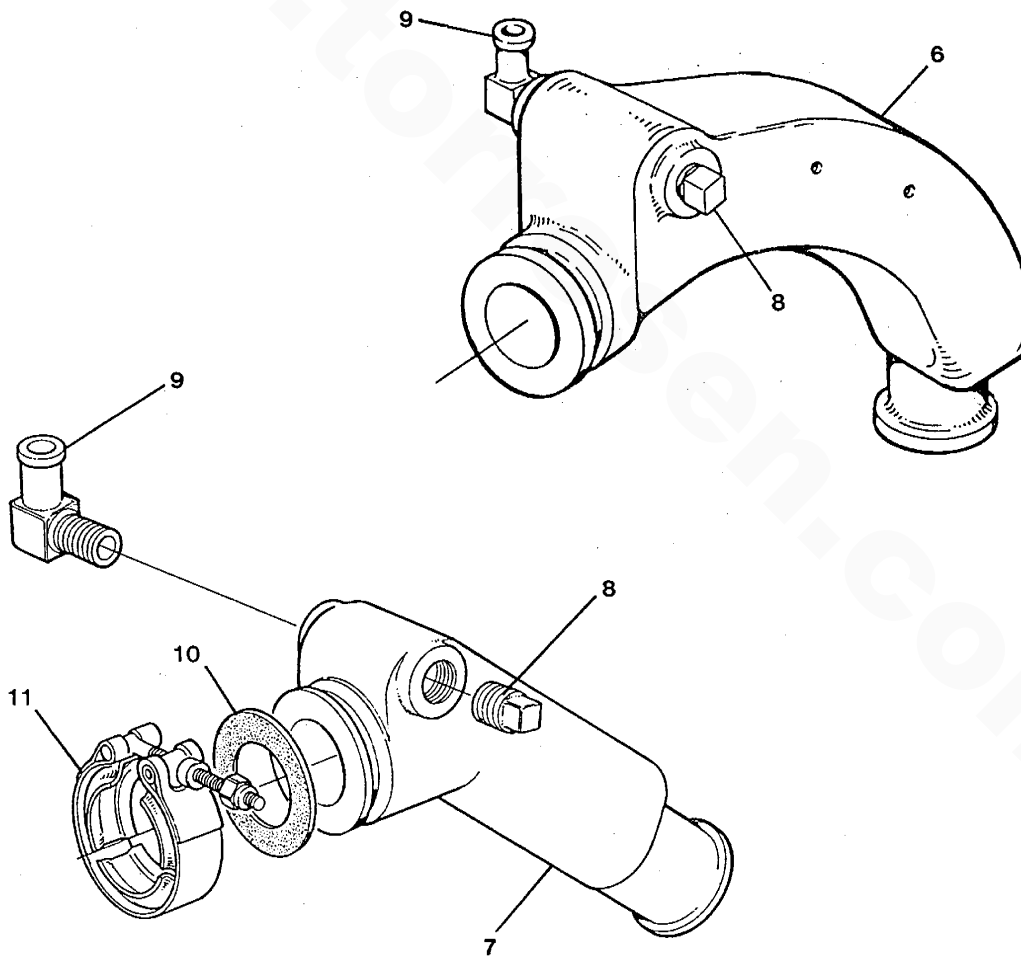

RECOVERY COOLANT TANK & EXHAUST ELBOWS- 35C/D- 8.0-10.0 BTDA

RECOVERY COOLANT TANK & EXHAUST ELBOWS- 35C/D- 8.0-10.0 BTDA

Reference #	Part #	Part Name	Remarks	Quantity
1	024977	TANK KIT	COOLANT RECOVERY INCL. REF#S 1-5	1
2	024637	TUBING	MANIFOLD TO TANK - INCHES REQUIRED	72
3	024858	CAP	COOLANT RECOVERY TANK	1
4	024704	TANK	COOLANT RECOVERY	1
5	024786	STRAP	COOLANT RECOVERY TANK	1
6	037401	ELBOW KIT	WATER INJECTED 90 DEG INCL REF#S 8-11	1
7	037402	ELBOW KIT	WATER INJECTED 45 DEG INCL REF#S 8-11	1
8-1	035747	PLUG	1/2NPT SQ HD BRASS - 45 DEG ELBOW	1
8-2	036849	PLUG	3/4NPT SQ HD BRASS - 90 DEG ELBOW	1
8-3	046777	PLUG	1/2NPT SOCKET BRASS - GENSET	1
9-1	036616	ELBOW	1/2NPT TO 1" HOSE - 45 DEG ELBOW	1
9-2	036614	ELBOW	3/8NPT TO 1" HOSE - 90 DEG ELBOW	1
10	036425	GASKET	EXHAUST ELBOW	1
11	036541	CLAMP	EXHAUST ELBOW	1
12	024906	CLAMP	HOSE 04 MINI	2
13-1	036660	ADAPTER	V-CLAMP TO 1.5NPT MALE - NOT SHOWN	1
13-2	037230	ADAPTER	V-CLAMP TO 1.5NPT FEMALE - NOT SHOWN	1