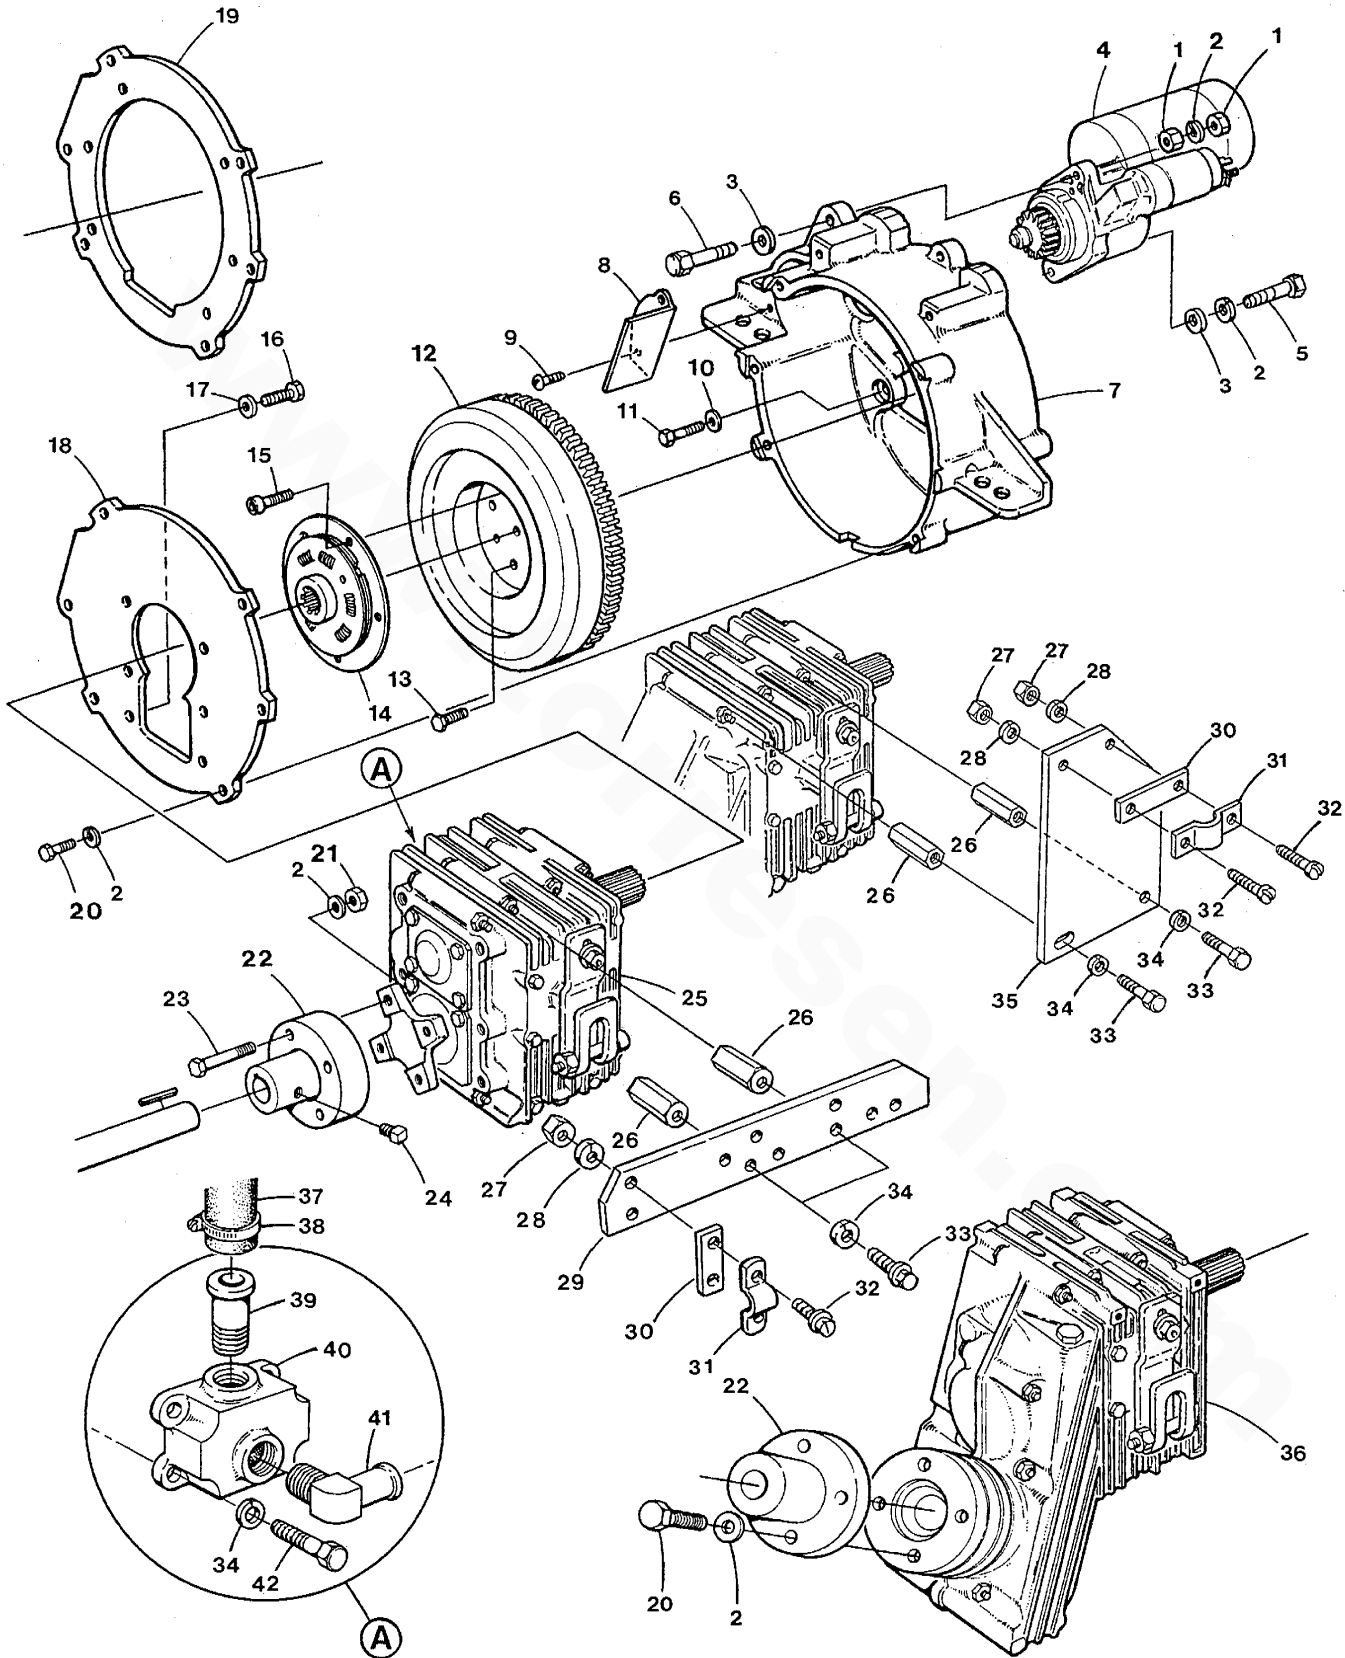

HBW (HURTH) TRANSMISSION - 35C/D

HBW (HURTH) TRANSMISSION - 35C/D

Reference #	Part #	Part Name	Remarks	Quantity
1	015887	NUT	M10 DIN 934	2
2	019262	LOCKWASHER	M10 DIN 127	12
3	031789	WASHER	M10 DIN 125	2
4	030593	MOTOR	STARTER 12 VDC	1
5	034589	CAPSCREW	M10 X 30 DIN 933	1
6	034833	CAPSCREW	M10 X 60 DIN 912	1
7	043097	HOUSING	FLYWHEEL	1
8	039830	COVER	STARTER ACCESS	1
9	039578	SCREW	M5 X 12 HEX WASHER HEAD	2
10	031792	LOCKWASHER	M12 DIN 127	6
11	031834	CAPSCREW	M12 X 1.25 X 30 DIN 961	6
12	043778	FLYWHEEL	WITH RING GEAR 30230	1
13	033279	BOLT	FLYWHEEL	4
14	019398	DAMPER	HBW TRANSMISSION	1
15	024778	SCREW	DAMPER	5
16-1	020650	CAPSCREW	M8 X 18 DIN 933	6
16-2	018813	CAPSCREW	M10 X 20 DIN 933 - V-DRIVE	6
17-1	031786	LOCKWASHER	M8 DIN 127	6
17-2	019262	LOCKWASHER	M10 DIN 127 - V-DRIVE	6
18-1	039762	ADAPTER	TRANSMISSION TO HOUSING	1
18-2	040008	ADAPTER	TRANSMISSION TO HOUSING - V-DRIVE	1
19	040407	ADAPTER	TRANSMISSION TO HSG - WARNER HYDRAULIC	1
20	013629	CAPSCREW	M10 X 25 DIN 933	10
21	024950	NUT	M10 X 1.25 DIN 934	4
22-1	023706	COUPLING	0.75 BORE	1
22-2	023707	COUPLING	0.875 BORE	1
22-3	023708	COUPLING	1.0 BORE	1
22-4	023709	COUPLING	1.125 BORE	1
22-5	023710	COUPLING	1.25 BORE	1
22-6	023711	COUPLING	1.375 BORE	1
22-7	023712	COUPLING	1.5 BORE	1
23	031228	CAPSCREW	M10 X 1.25 X 30 DIN 961	4
24-1	023450	SETSCREW	COUPLING 7/16NC X 1	2
24-2	023651	SETSCREW	COUPLING 3/8NC X 3/4	2
24-3	023652	SETSCREW	COUPLING 3/8NC X 1	2
25-1	030140	HBW GEAR	MODEL 100 1 . 5 : 1	1
25-2	024630	HBW GEAR	MODEL 100 1 . 8 : 1	1
25-3	030095	HBW GEAR	MODEL 100 2 . 7 : 1	1
25-4	043402	HBW GEAR	MODEL 150A 1 . 9 : 1	1
25-5	039586	HBW GEAR	MODEL 150A 2 . 5 : 1	1
26	030756	NUT	PILLAR	2
27	031847	NUT	10-32 SS HEX	2
28	031849	LOCKWASHER	10 SS	2
29	032161	BRACKET	SHIFT CABLE	1
30	013870	SHIM	CABLE CLAMP	1