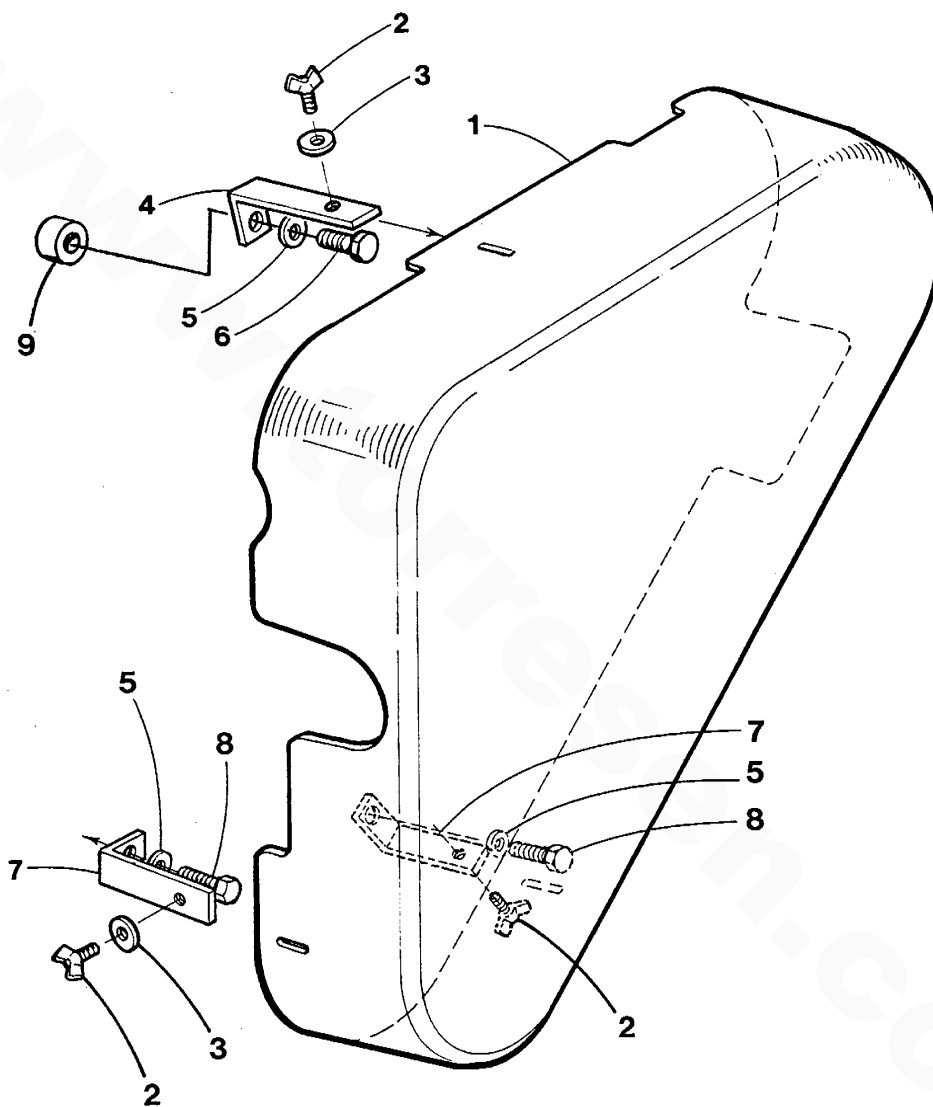

**BELT GUARD ASSEMBLY - 8.0 - 10.0 BTDA**

**BELT GUARD ASSEMBLY - 8.0 - 10.0 BTDA**

Reference #	Part #	Part Name	Remarks	Quantity
1	044365	GUARD	BELT	1
2	033228	SCREW	WING 10-32 X 1/2	3
3	033372	WASHER	FLAT	3
4-1	044168	BRACKET	BELT GUARD TOP	1
4-2	033699	BRACKET	BELT GUARD TOP 24 VDC	1
5	031849	LOCKWASHER	10 SS	3
6	024983	CAPSCREW	M8 X 75 DIN 931	1
7-1	037828	BRACKET	BELT GUARD	2
7-2	037828	BRACKET	BELT GUARD - LEFT 24 VDC	1
7-3	044894	BRACKET	BELT GUARD - RIGHT 24 VDC	1
8	024949	CAPSCREW	M8 X 50 DIN 931	2
9	042225	SPACER		1