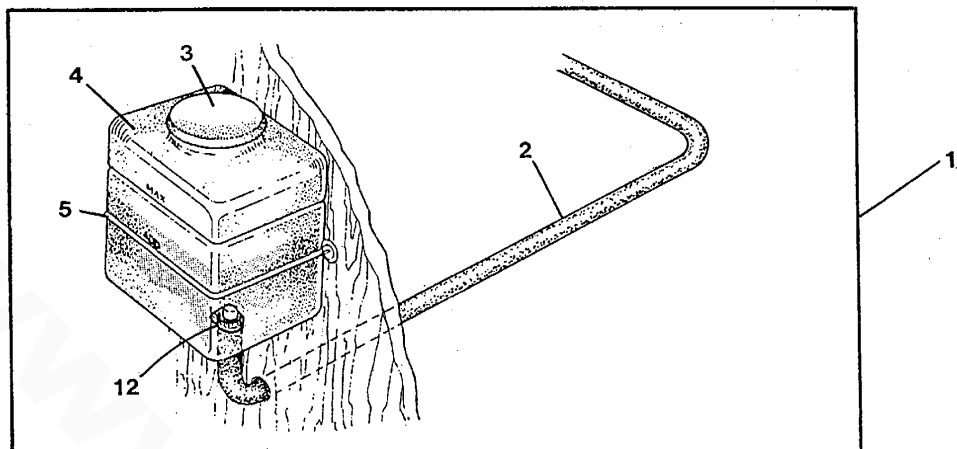

RECOVERY COOLANT TANK & EXHAUST ELBOWS- 35C/D- 8.0-10.0 BTDA

RECOVERY COOLANT TANK & EXHAUST ELBOWS- 35C/D- 8.0-10.0 BTDA

Reference #	Part #	Part Name	Remarks	Quantity
1	024977	TANK KIT	COOLANT RECOVERY INCL. REF#S 1-5	1
2	024637	TUBING	MANIFOLD TO TANK - INCHES REQUIRED	72
3	024858	CAP	COOLANT RECOVERY TANK	1
4	024704	TANK	COOLANT RECOVERY	1
5	024786	STRAP	COOLANT RECOVERY TANK	1
6	037401	ELBOW KIT	WATER INJECTED 90 DEG INCL REF#S 8-11	1
7	037402	ELBOW KIT	WATER INJECTED 45 DEG INCL REF#S 8-11	1
8-1	035747	PLUG	1/2NPT SQ HD BRASS - 45 DEG ELBOW	1
8-2	036849	PLUG	3/4NPT SQ HD BRASS - 90 DEG ELBOW	1
8-3	046777	PLUG	1/2NPT SOCKET BRASS - GENSET	1
9-1	036616	ELBOW	1/2NPT TO 1" HOSE - 45 DEG ELBOW	1
9-2	036614	ELBOW	3/8NPT TO 1" HOSE - 90 DEG ELBOW	1
10	036425	GASKET	EXHAUST ELBOW	1
11	036541	CLAMP	EXHAUST ELBOW	1
12	024906	CLAMP	HOSE 04 MINI	2
13-1	036660	ADAPTER	V-CLAMP TO 1.5NPT MALE - NOT SHOWN	1
13-2	037230	ADAPTER	V-CLAMP TO 1.5NPT FEMALE - NOT SHOWN	1