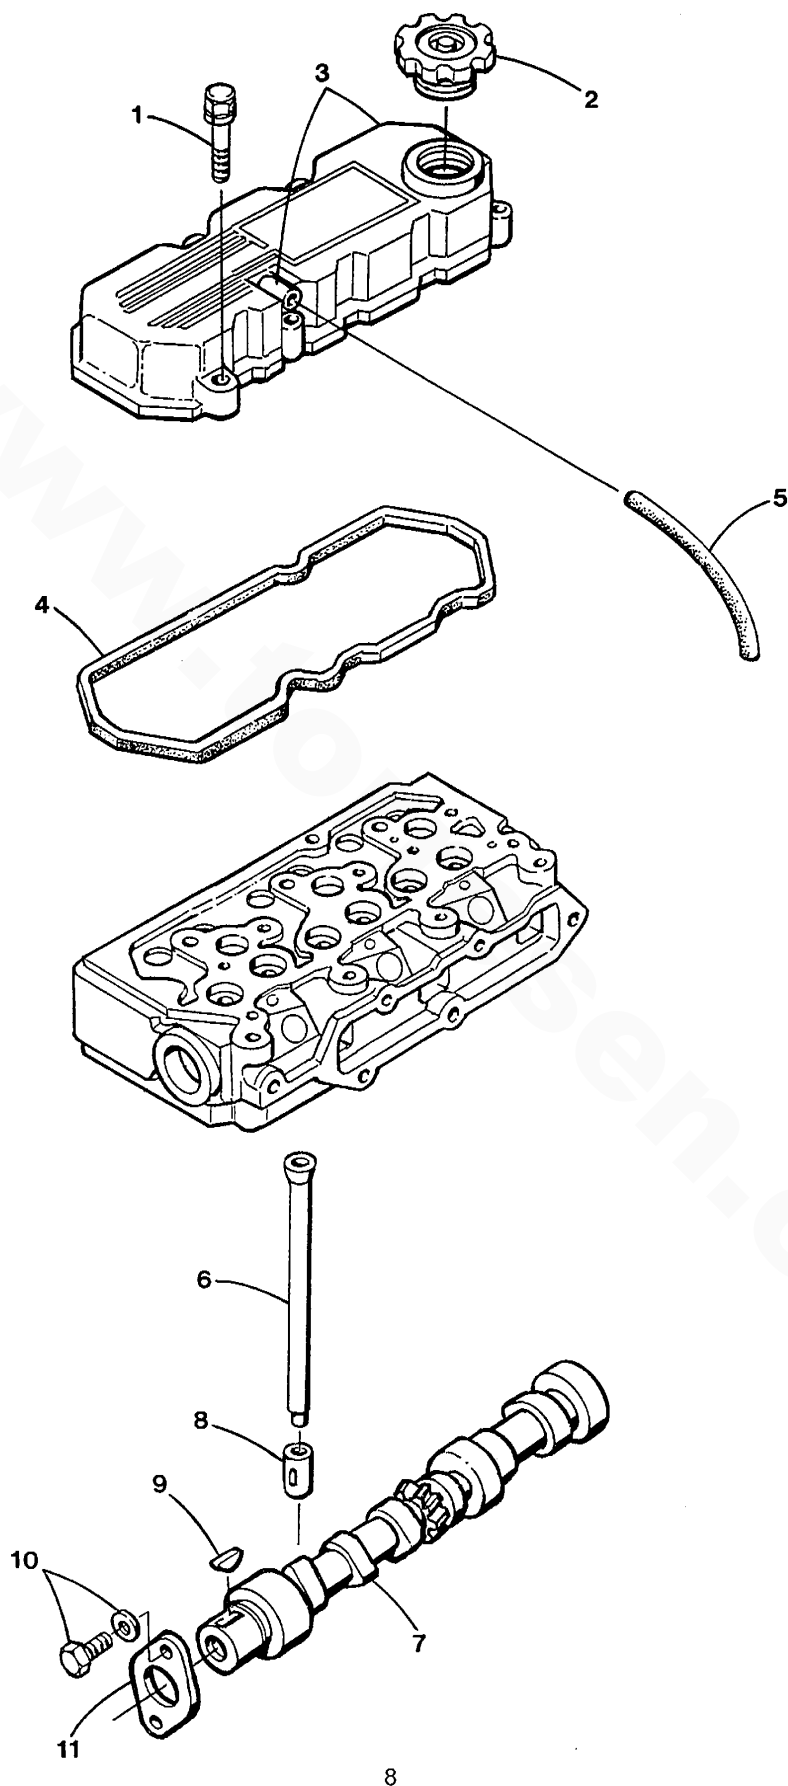

ROCKER COVER & CAMSHAFT - 35C/D - 8.0 - 10.0 BTDA

ROCKER COVER & CAMSHAFT - 35C/D - 8.0 - 10.0 BTDA

Reference #	Part #	Part Name	Remarks	Quantity
1	035796	CAPSCREW	M8 X 40 JIS 6 W/LW	4
2	030237	CAP	OIL FILL TOP	1
3	048099	COVER	ROCKER	1
4	046915	GASKET	ROCKER COVER	1
5	036045	HOSE	BREATHER - INCHES REQUIRED	6
6	045190	PUSHROD		6
7-1	048100	CAMSHAFT	35C - 8.0 - 10.0 BTDA	1
7-2	048332	CAMSHAFT	35D	1
8	030361	TAPPET		6
9	030275	KEY	WOODRUFF	1
10	035792	CAPSCREW	M8 X 16 JIS 6 W/LW	2
11	034265	PLATE	CAMSHAFT THRUST	1