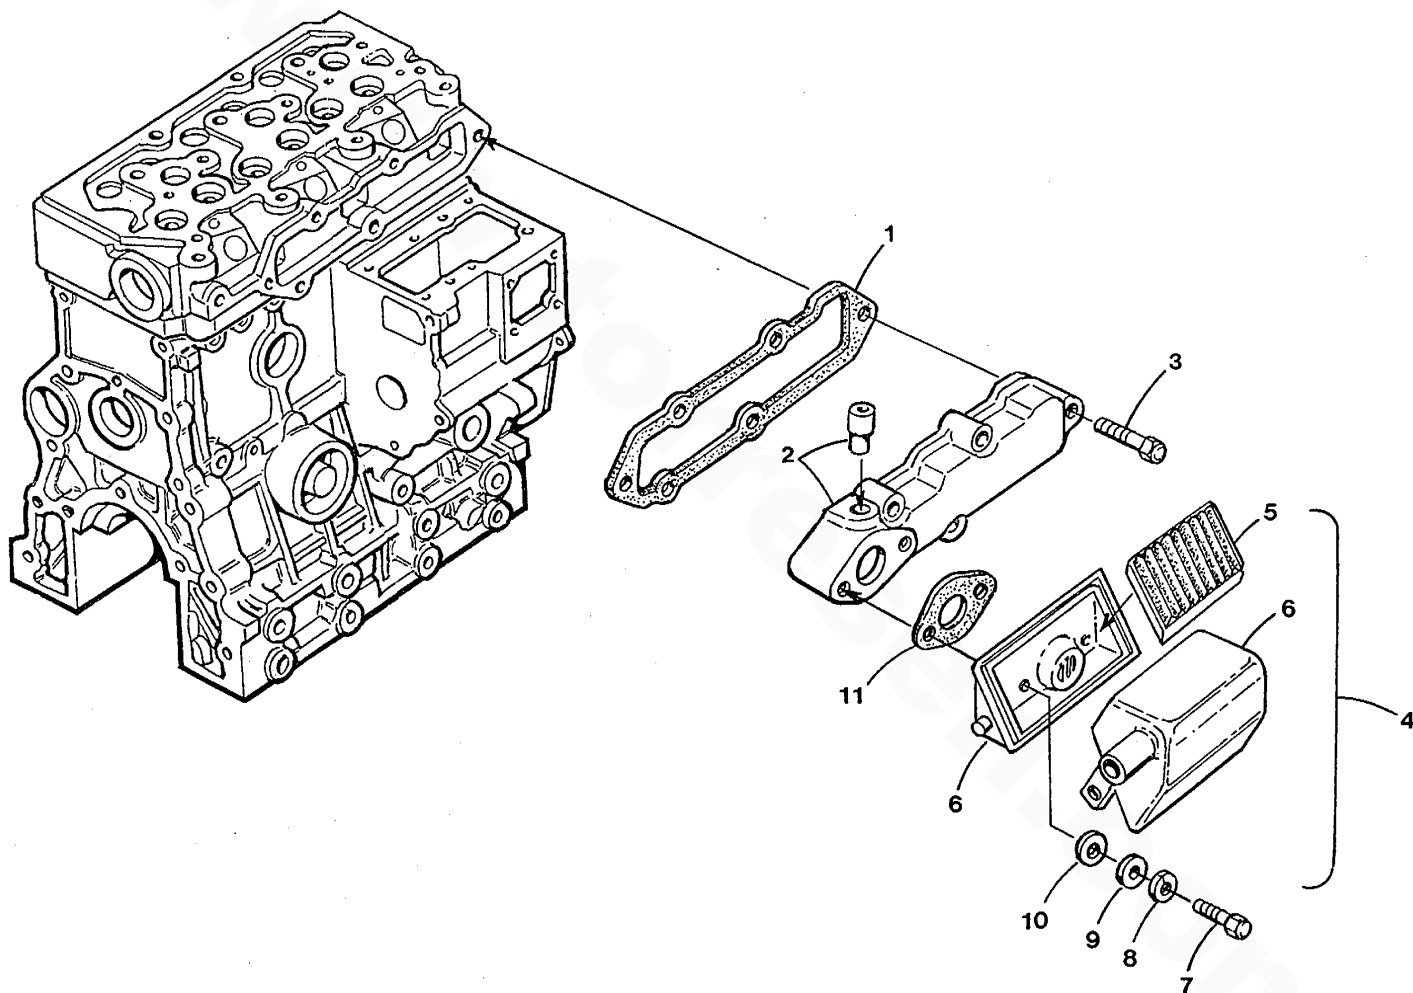

INLET MANIFOLD & AIR INTAKE SILENCER - 35C/D - 8.0-10.0 BTDA

INLET MANIFOLD & AIR INTAKE SILENCER - 35C/D - 8.0-10.0 BTDA

Reference #	Part #	Part Name	Remarks	Quantity
1	046916	GASKET	INTAKE MANIFOLD	1
2	048105	MANIFOLD	INTAKE	1
3	035795	CAPSCREW	M 8 X 35 JIS 6 W/LW	5
4	043823	HOUSING	AIR INTAKE/FILTER - INCL. REF #S 5 & 6	1
5	039705	FILTER	AIR	1
6	044723	HOUSING	AIR INTAKE- 2 PIECES	1
7-1	017196	CAPSCREW	M8 X 20 DIN 933	1
7-2	031225	CAPSCREW	M8 X 60 DIN 931	1
8	031786	LOCKWASHER	M8 DIN 127	2
9	031787	WASHER	M8 DIN 125	2
10	043882	WASHER	SILENCER ANTI-CRUSH	2
11	044324	GASKET	AIR FILTER TO MANIFOLD	1