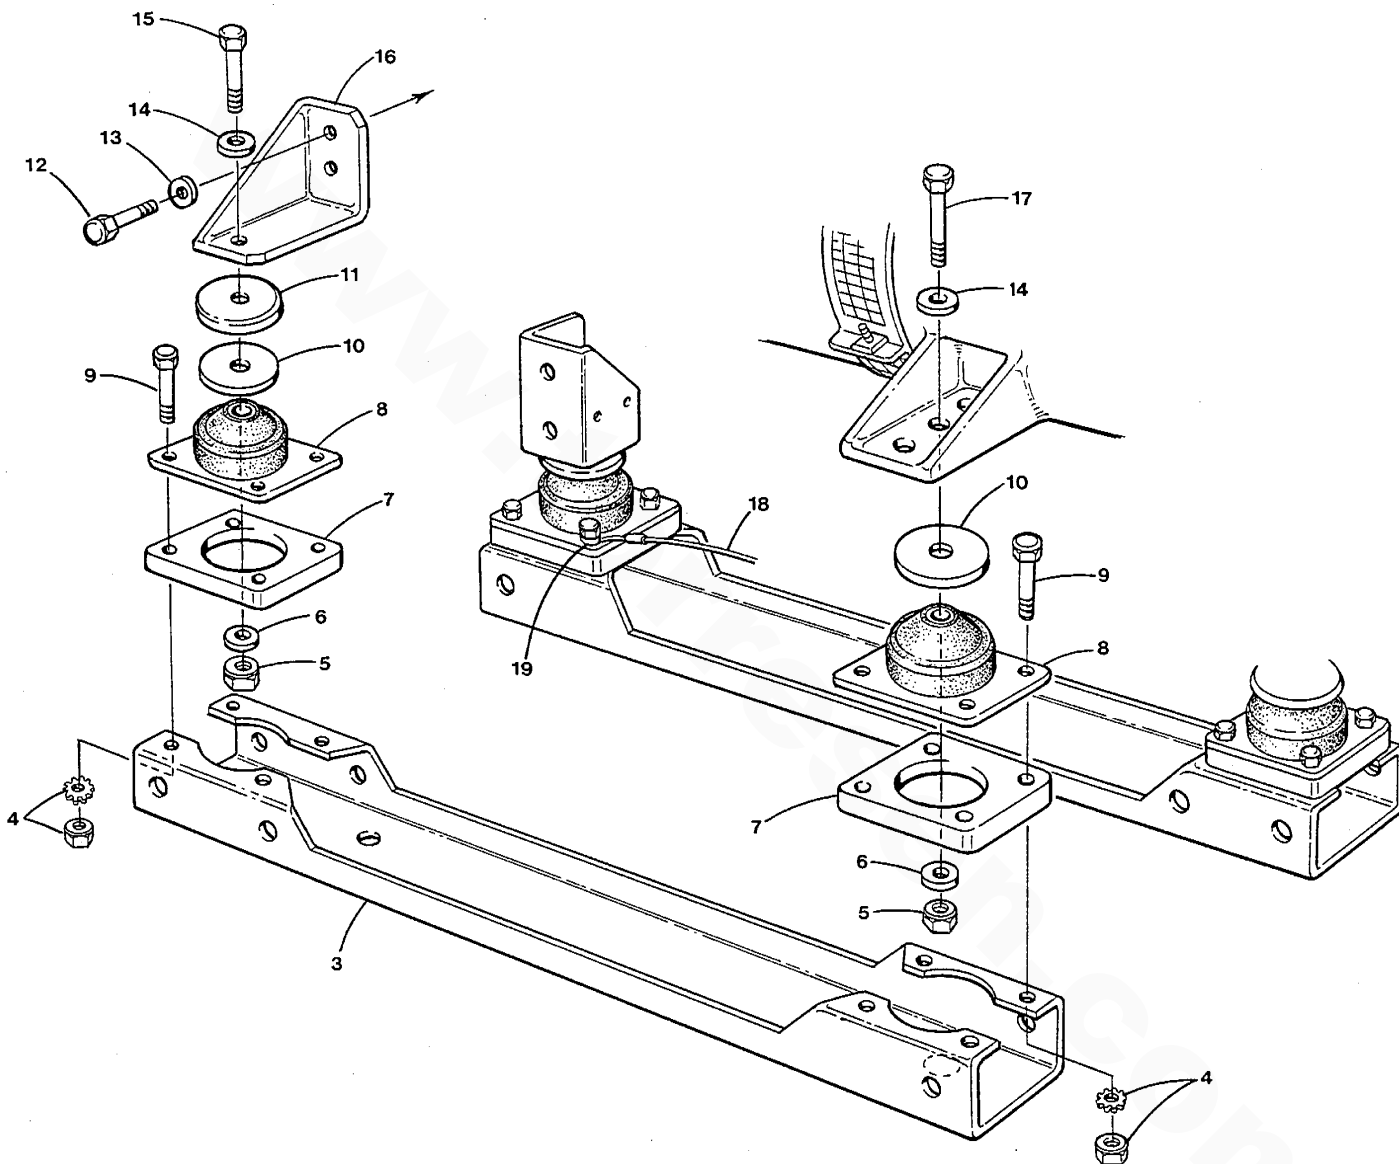

MOUNTING ASSEMBLY - 8.0 - 10.0 BTDA

MOUNTING ASSEMBLY - 8.0 - 10.0 BTDA

Reference #	Part #	Part Name	Remarks	Quantity
1	044333	RAIL ASSEMBLY	LEFT - INCL. REF #S 3 - 9	1
2	044334	RAIL ASSEMBLY	RIGHT - INCL. REF #S 3 - 9 & 18	1
3	043662	RAIL	GENSET	2
4	200127	NUT	5/16 KEPS	16
5	031774	NUT	1/2NC	4
6	031776	LOCKWASHER	1/2	4
7	035271	PLATE	SPACER	4
8	015238	ISOLATOR		4
9	031557	CAPSCREW	5/16NC X 1-1/2	16
10	024674	WASHER	ISOLATOR SNUBBING	8
11	033530	SHIELD	ISOLATOR	2
12	024959	CAPSCREW	M12 X 1.25 X 25 DIN 961	4
13	031792	LOCKWASHER	M12 DIN 127	4
14	031777	WASHER	FLAT 1/2	4
15	031713	CAPSCREW	1/2NC X 3	2
16	043660	MOUNT	FRONT LEFT	1
17	031714	CAPSCREW	1/2NC X 3-1/4	2
18	034593	STRAP	GROUND	1
19	031759	WASHER	FLAT 5/16	1