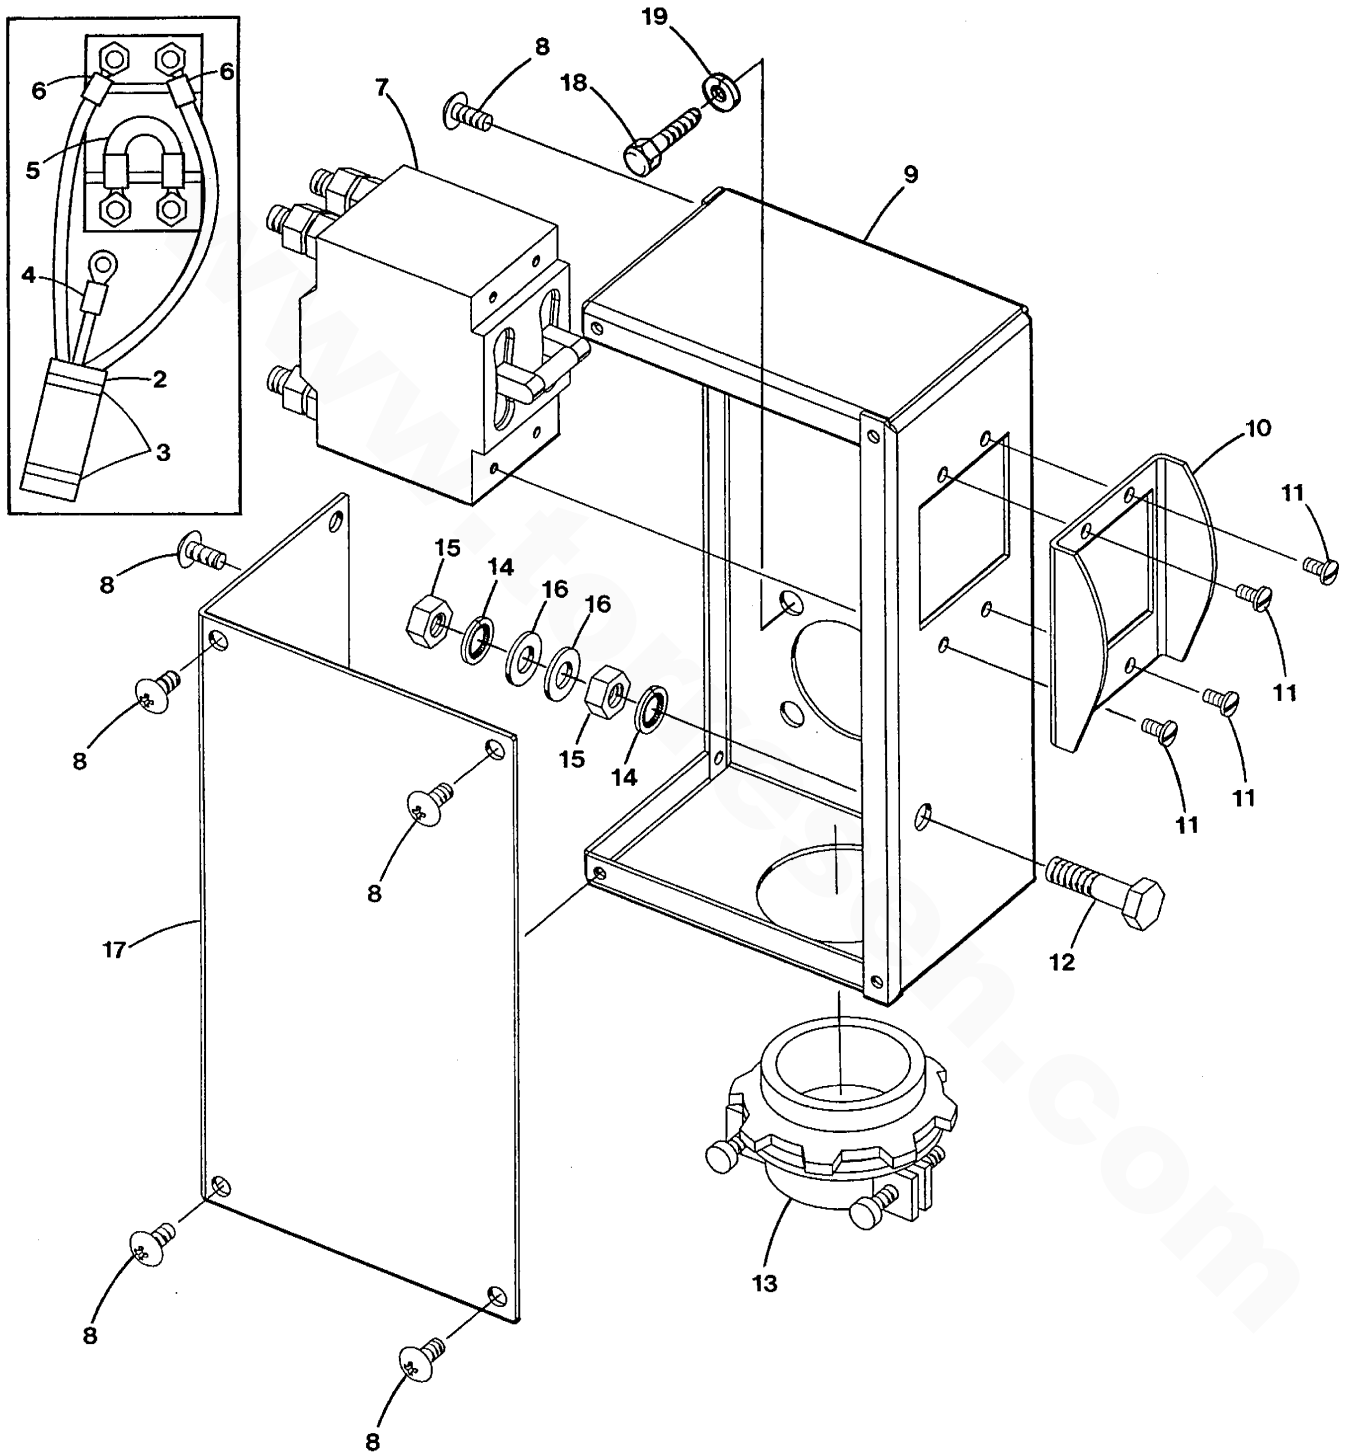

CIRCUIT BREAKER ASSEMBLY - 8.0 BTDA

CIRCUIT BREAKER ASSEMBLY - 8.0 BTDA

Reference #	Part #	Part Name	Remarks	Quantity
1-1	038617	KIT	AC OUTPUT CIRCUIT BREAKER 60HZ - 8.0 BTDA	1
1-2	042314	KIT	AC OUTPUT CIRCUIT BREAKER 50HZ - 6.0 BTDA	1
2	030066	CONDUIT	FLEX-GARD - INCHES REQUIRED	4
3	013776	TIEWRAP	3.5" LONG	2
4-1	038648	WIRE	GEN TO BOX WHITE 8GA 60HZ	1
4-2	042337	WIRE	GEN TO BREAKER WHITE 12GA 50HZ	1
5	039606	WIRE	AC OUTPUT JUMPER 60HZ	1
6-1	038641	WIRE	GEN TO BREAKER BLACK 10GA 60HZ	2
6-2	038641	WIRE	GEN TO BREAKER BLACK 10GA 50HZ	1
7-1	042707	BREAKER	CIRCUIT 35 AMP 60HZ - 8.0 BTDA	1
7-2	042706	BREAKER	CIRCUIT 25 AMP 50HZ - 6.0 BTDA	1
8	031891	SCREW	8-32 X 3/8 SS TRUSS HEAD	6
9	043720	BOX	CIRCUIT BREAKER	1
10	039082	GUARD	CIRCUIT BREAKER HANDLE	1
11	031852	SCREW	6-32 X 1/4 SS BINDING HEAD	4
12	038622	CAPSCREW	1/4NC X 1 BRONZE FULLY THREADED	1
13	036737	CONNECTOR	BOX 1-1/4" INSULATED	1
14	032493	LOCKWASHER	1/4 INTERNAL TOOTH BRONZE	2
15	032498	NUT	1/4NC BRASS	2
16	032499	WASHER	FLAT 1/4 BRASS	2
17	043721	COVER	BREAKER BOX 43720	1
18	031810	CAPSCREW	M6 X 14 DIN 933	4
19	031783	LOCKWASHER	M6 DIN 127	4
20	042719	DIAGRAM	AC OUTPUT & CIRCUIT BREAKER WIRING	1