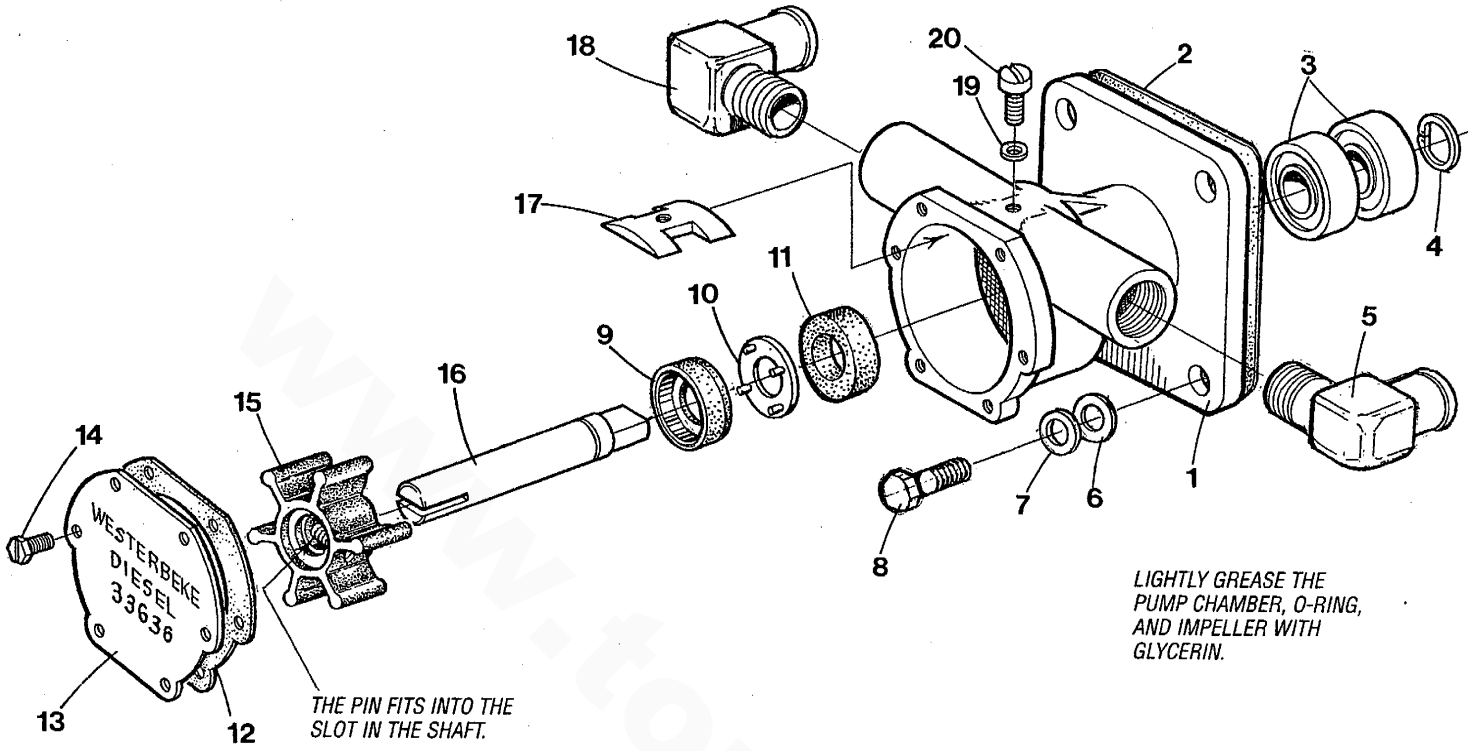

RAW WATER PUMP - 35C/D - 8.0 - 10.0 BTDA (from March 2004)

REV 3 05