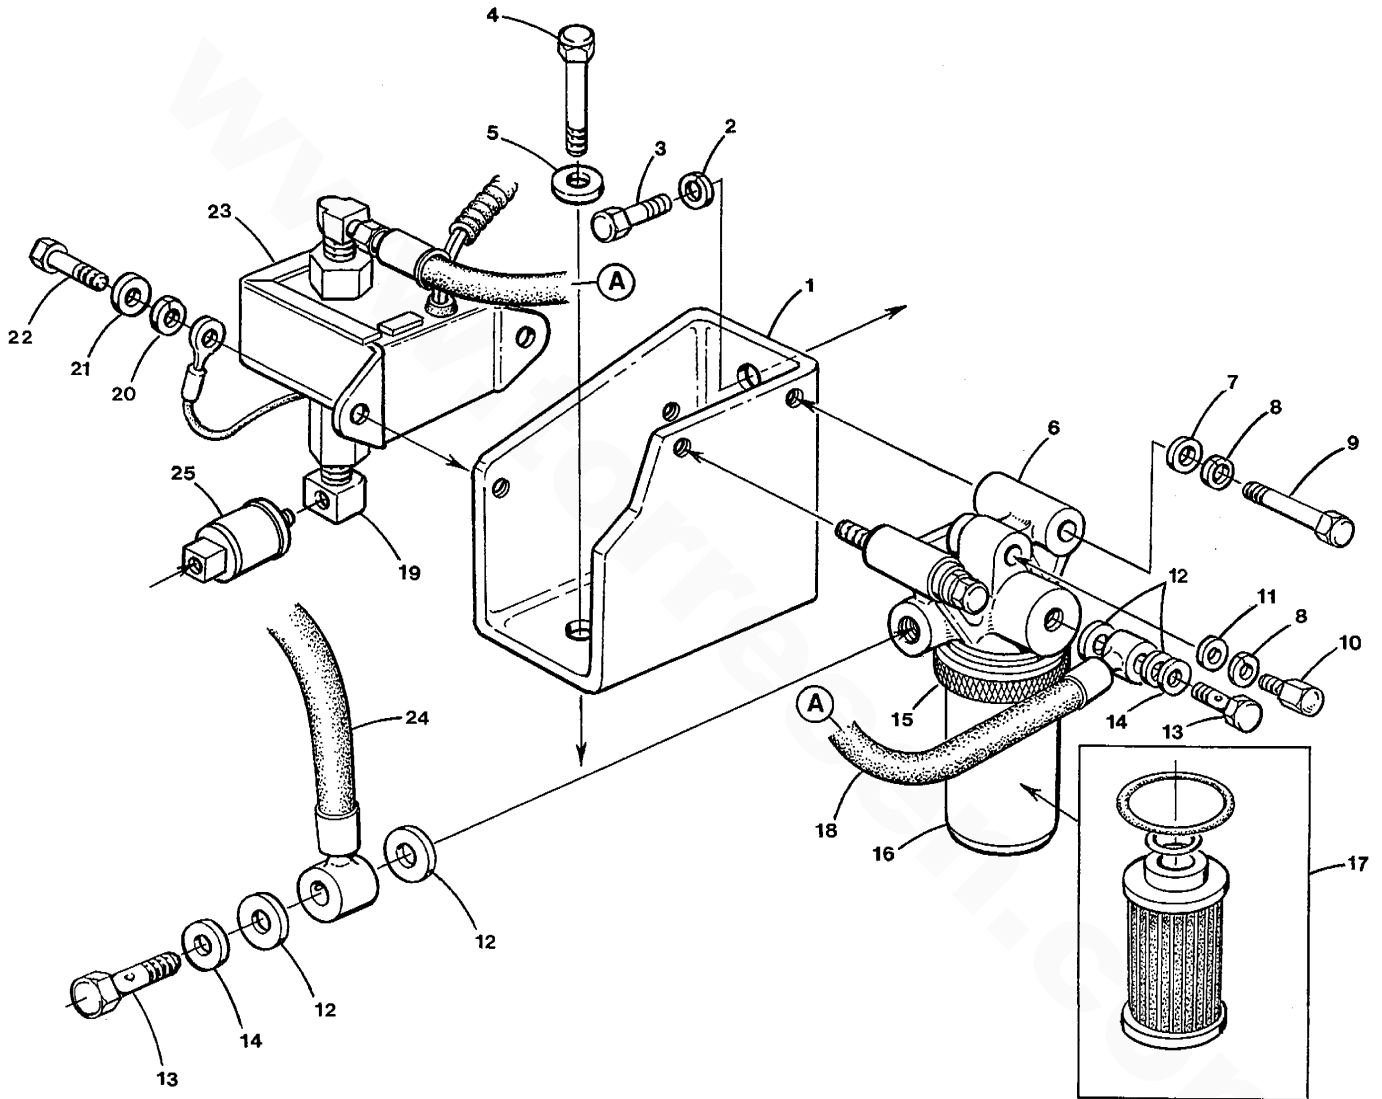

FUEL LIFT PUMP & FUEL FILTER - 8.0 - 10.0 BTDA

FUEL LIFT PUMP & FUEL FILTER - 8.0 - 10.0 BTDA

Reference #	Part #	Part Name	Remarks	Quantity
1	043899	MOUNT	FRONT RIGHT-LIFT PUMP & FILTER BRACKET	1
2	031792	LOCKWASHER	M12 DIN 127	2
3	024959	CAPSCREW	M12 X 1.25 X 25 DIN 961	2
4	031713	CAPSCREW	1/2NC X 3	1
5	031777	WASHER	FLAT 1/2	1
6	030210	FILTER	FUEL	1
7	031787	WASHER	M8 DIN 125	3
8	031786	LOCKWASHER	M8 DIN 127	2
9	031811	CAPSCREW	M8 X 55 DIN 931	2
10	044243	CAPSCREW	M8 X 14 DIN 933	1
11	030289	WASHER	BANJO M8	1
12	030291	WASHER	BANJO M14	4
13	024984	BOLT	BANJO M14	2
14	024972	WASHER	BANJO M14 ALUMINUM	2
15	046669	RETAINER	FUEL FILTER	1
16	030199	CUP	FUEL FILTER	1
17	030200	ELEMENT	FUEL FILTER INCL O-RINGS	1
18	038606	HOSE	LIFT PUMP TO FILTER	1
19	013340	ELBOW	1/8 NPT 90 STREET BRASS	1
20	031784	WASHER	M6 DIN 125	2
21	031783	LOCKWASHER	M6 DIN 127	2
22	017012	CAPSCREW	M6 X 16 DIN 933	2
23-1	039275	PUMP	FUEL LIFT 12 VDC	1
23-2	046631	PUMP	FUEL LIFT 24 VDC	1
24	044214	HOSE	FILTER TO INJECTION PUMP	1
25	048076	FILTER	LIFT PUMP INLET FROM MARCH 2003	1