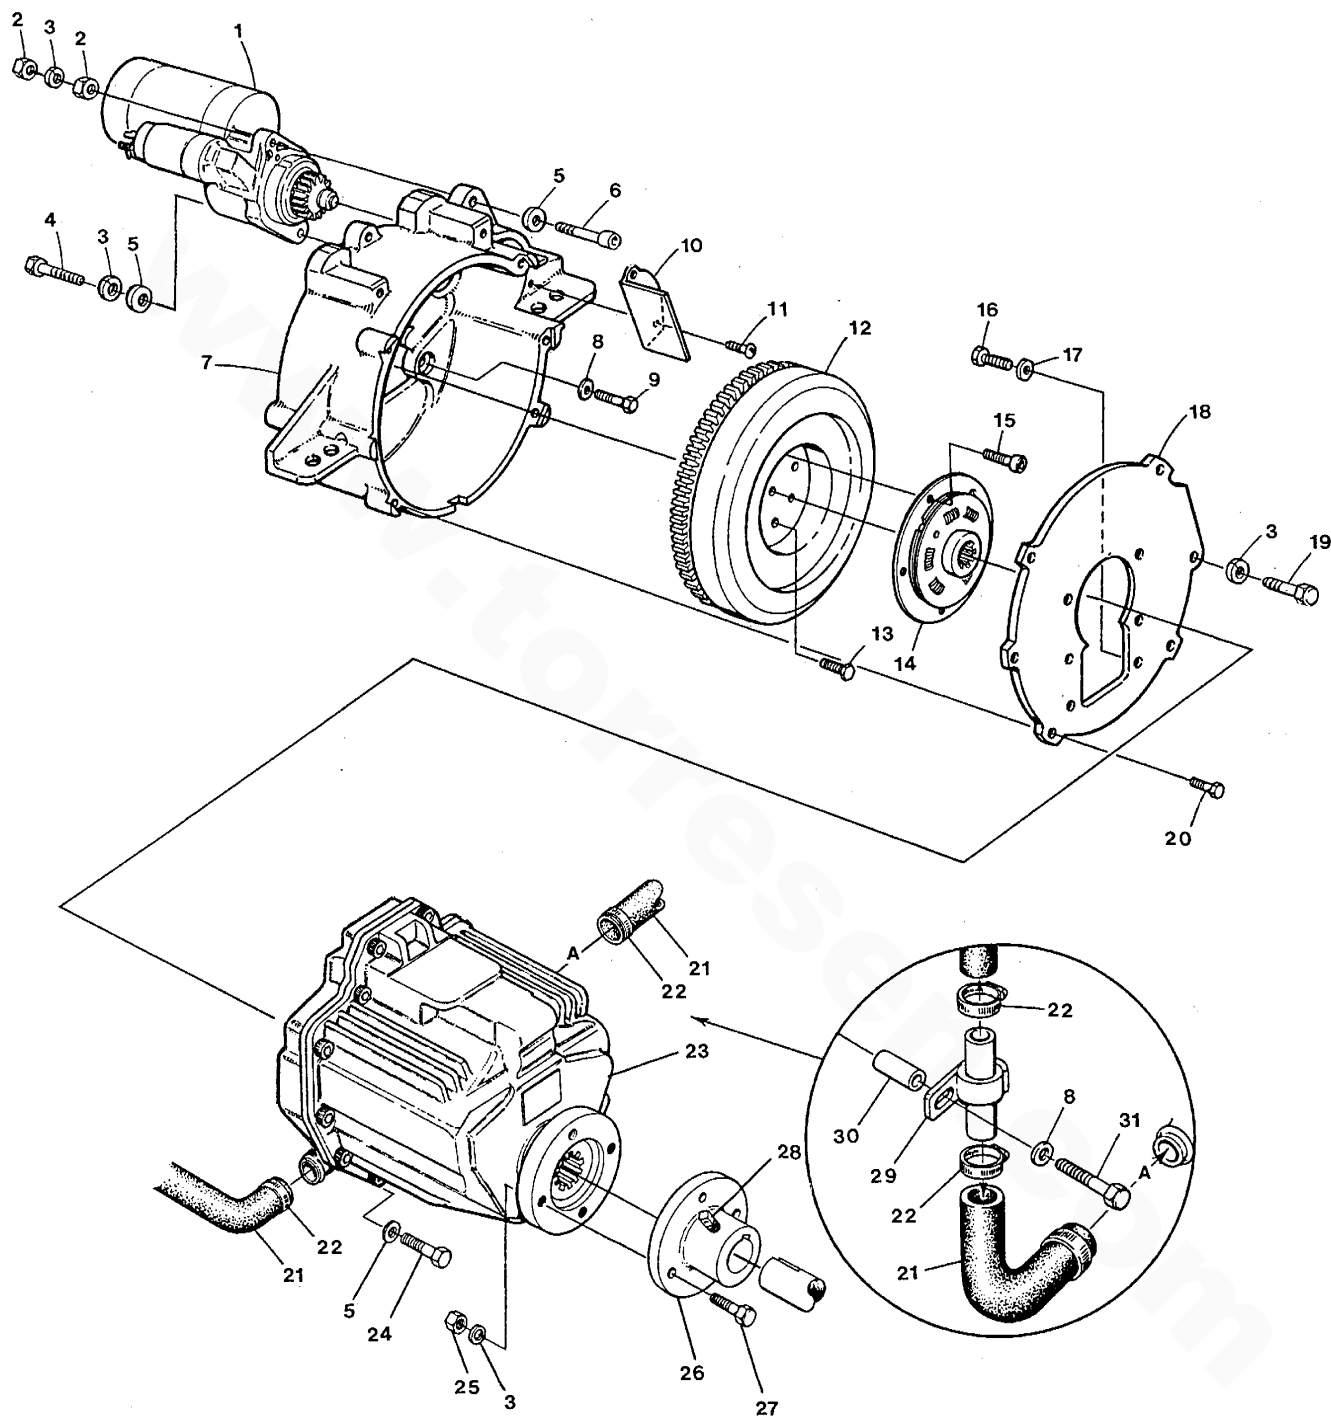

BW7 TRANSMISSION - 35C/D

BW7 TRANSMISSION - 35C/D

Reference #	Part #	Part Name	Remarks	Quantity
1	030593	MOTOR	STARTER 12 VDC	1
2	015887	NUT	M10 DIN 934	2
3	019262	LOCKWASHER	M10 DIN 127	11
4	034589	CAPSCREW	M10 X 30 DIN 933	1
5	031789	WASHER	M10 DIN 125	4
6	013631	CAPSCREW	M10 X 55 DIN 933	1
7	043097	HOUSING	FLYWHEEL	1
8	031792	LOCKWASHER	M12 DIN 127	7
9	031834	CAPSCREW	M12 X 1.25 X 30 DIN 961	6
10	039830	COVER	STARTER ACCESS	1
11	039578	SCREW	M5 X 12 HEX WASHER HEAD	2
12	043778	FLYWHEEL	WITH RING GEAR 30230	1
13	033279	BOLT	FLYWHEEL	4
14	030940	DAMPER	BW TRANSMISSION	1
15	024778	SCREW	DAMPER	5
16	020650	CAPSCREW	M8 X 18 DIN 933	6
17	031786	LOCKWASHER	M8 DIN 127	6
18	039762	ADAPTER	TRANSMISSION TO HOUSING	1
19	013629	CAPSCREW	M10 X 25 DIN 933	4
20	039218	CAPSCREW	M10 X 25 LOW HEAD	2
21	030166	HOSE	7/8"	1
22	011405	CLAMP	HOSE 16	4
23-1	030951	BW7 GEAR	2 : 1	1
23-2	039906	BW7 GEAR	2 .47 : 1	1
24	034470	CAPSCREW	M10 X 45 DIN 931	2
25	024950	NUT	M10 X 1.25 DIN 934	4
26-1	023706	COUPLING	0.75 BORE	1
26-2	023707	COUPLING	0.875 BORE	1
26-3	023708	COUPLING	1.0 BORE	1
26-4	023709	COUPLING	1.125 BORE	1
26-5	023710	COUPLING	1.25 BORE	1
26-6	023711	COUPLING	1.375 BORE	1
26-7	023712	COUPLING	1.5 BORE	1
27	031228	CAPSCREW	M10 X 1.25 X 30 DIN 961	4
28-1	023652	SETSCREW	COUPLING 3/8NC X 1	2
28-2	023651	SETSCREW	COUPLING 3/8NC X 3/4	2
29	037504	CONNECTOR	INCLUDING BRACKET- RAW WATER INLET	1
30	034189	SPACER	BRACKET	1
31	037507	CAPSCREW	M12 X 1.25 X 80 DIN 960	1