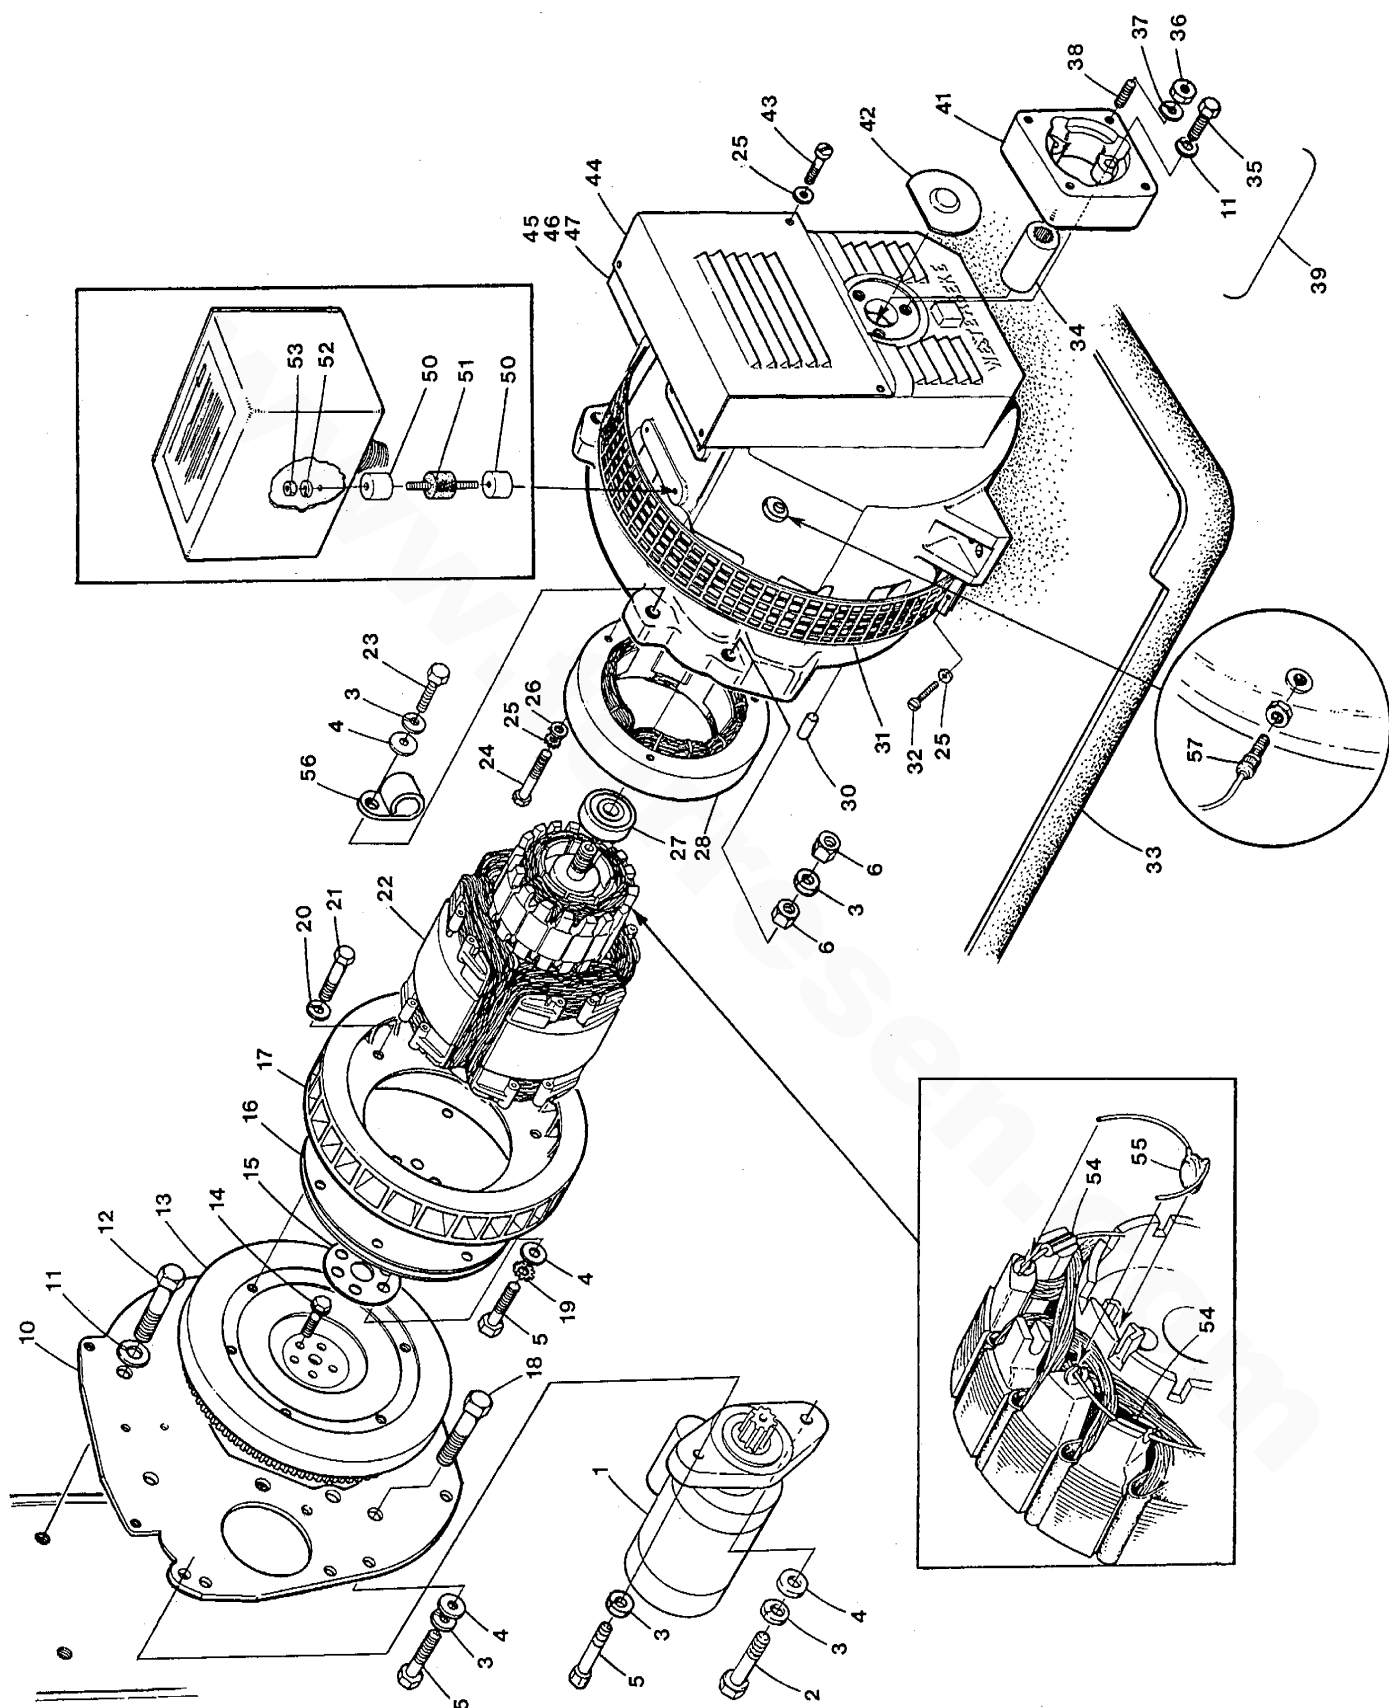

BACK END - 8.0 - 10.0 BTDA

BACK END - 8.0 - 10.0 BTDA

Reference #	Part #	Part Name	Remarks	Quantity
1-1	030593	MOTOR	STARTER 12 VDC	1
1-2	042111	MOTOR	STARTER 24 VDC	1
2	034589	CAPSCREW	M10 X 30 DIN 933	1
3	019262	LOCKWASHER	M10 DIN 127	14
4	031789	WASHER	M10 DIN 125	9
5	013629	CAPSCREW	M10 X 25 DIN 933	11
6	015887	NUT	M10 DIN 934	2
10-1	043407	PLATE	BACK - 8.0 BTDA	1
10-2	043409	PLATE	BACK - 10.0 BTDA	1
11	031792	LOCKWASHER	M12 DIN 127	11
12	031834	CAPSCREW	M12 X 1.25 X 30 DIN 961	8
13-1	044644	FLYWHEEL	WITH RING GEAR 30230 - 8.0 BTDA	1
13-2	043666	FLYWHEEL	WITH RING GEAR 30230 - 10.0 BTDA	1
14	033279	BOLT	FLYWHEEL	4
15	035928	PLATE	DRIVE DISC TO ARMATURE	1
16-1	035927	PLATE	DISC DRIVE - 8.0 BTDA	2
16-2	035927	PLATE	DISC DRIVE - 10.0 BTDA	3
17	035929	FAN		1
18	024959	CAPSCREW	M12 X 1.25 X 25 DIN 961	2
19	031915	LOCKWASHER	M10 DIN 6797A	6
20-1	031835	LOCKWASHER	M8 DIN 6797J - 8.0 BTDA	8
20-2	031786	LOCKWASHER	M8 DIN 127 - 10.0 BTDA	8
21-1	037338	CAPSCREW	M8 X 20 - 8.0 BTDA	8
21-2	017196	CAPSCREW	M8 X 20 DIN 933 - 10.0 BTDA	8
22-1	035930	ARMATURE	1 PHASE - 8.0 BTDA	1
22-2	037464	ARMATURE	1 PHASE - 10.0 BTDA	1
22-3	039908	ARMATURE	3 PHASE - 10.0 BTDA	1
23	034590	CAPSCREW	M10 X 40 DIN 933	2
24	031919	CAPSCREW	M5 X 35 DIN 912	3
25	031914	LOCKWASHER	M5 DIN 6797A	8
26	031781	WASHER	M5 DIN 125	3
27-1	035932	BEARING	BALL - 8.0 BTDA	1
27-2	037460	BEARING	BALL - 10.0 BTDA	1
28-1	038354	STATOR	EXCITER 1 PHASE - 8.0 BTDA	1
28-2	037467	STATOR	EXCITER 1 PHASE - 10.0 BTDA	1
28-3	039912	STATOR	EXCITER 3 PHASE - 10.0 BTDA	1
30	019039	DOWEL		3
31	035935	GUARD	AIR	1
32	031920	SCREW	M5 X 20 DIN 84A	1
33	036376	DRIPTRAY		1
34-1	034737	DRIVE	PTO SAE-B SPLINE - 8.0 BTDA	1
34-2	037188	DRIVE	PTO SAE-B SPLINE - 10.0 BTDA	1
35	013589	CAPSCREW	M12 X 40 DIN 933	3
36	031774	NUT	1/2NC	4
37	031776	LOCKWASHER	1/2	4
38	034867	STUD	1/2NC X 2-3/16	4
39-1	034786	KIT	PTO INCL REF#S 11, 34 THRU 41 - 8.0 BTDA	1
39-2	037134	KIT	PTO INCL REF#S 11, 34 THRU 41 - 10.0 BTDA	1
40-1	034742	DRAWING	PTO INSTALLATION - 8.0 BTDA	1
40-2	037197	DRAWING	PTO INSTALLATION - 10.0 BTDA	1
41	034738	ADAPTER	PTO	1