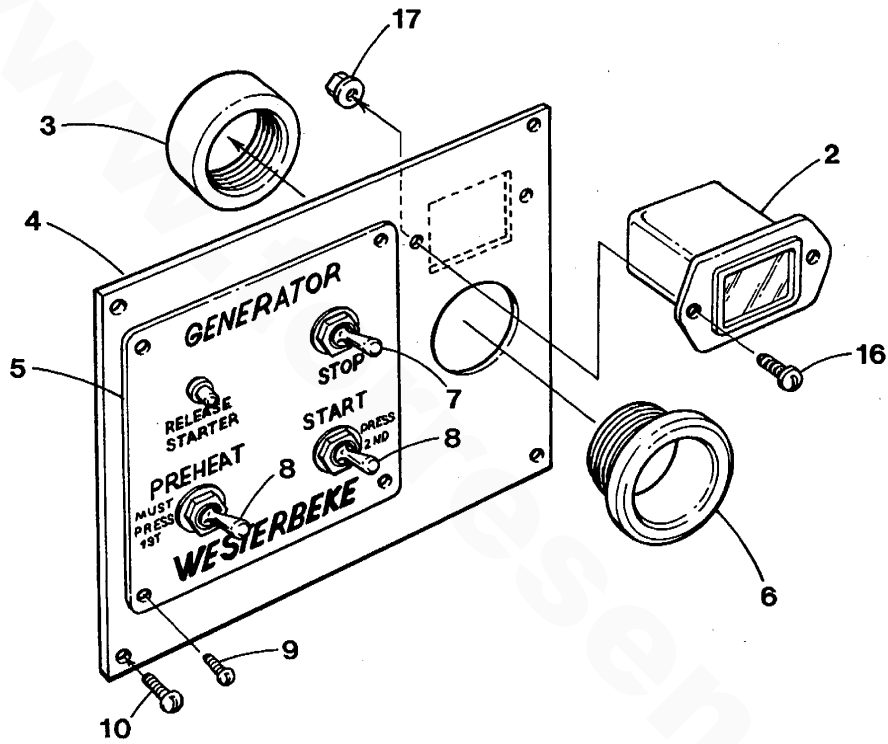

GENERATOR START/STOP PANELS - 8.0 - 10.0 BTDA

GENERATOR START/STOP PANELS - 8.0 - 10.0 BTDA

Reference #	Part #	Part Name	Remarks	Quantity
1-1	042448	PANEL	START-STOP 12 VDC 8 PIN PLUG	1
1-2	044826	PANEL	START-STOP 12 VDC W/HRMETER 8 PIN PLUG	1
1-3	042620	PANEL	START-STOP 24 VDC W/HRMETER 8 PIN PLUG	1
2	042388	HOURLMETER	12/24 VDC	1
3	011812	BUSHING	INSULATED FEMALE 1.25	1
4-1	043950	PLATE	PANEL BOX RED	1
4-2	043929	PLATE	PANEL BOX WHITE	1
5-1	024943	PANEL	START-STOP CONTROL 12 VDC NO HARNESS	1
5-2	044336	PANEL	START-STOP CONTROL 12 VDC 15 PIN PLUG	1
5-3	044586	PANEL	START-STOP CONTROL 24 VDC 15 PIN PLUG	1
6	011811	BUSHING	INSULATED MALE 1.25	1
7	024731	SWITCH	STOP	1
8	024732	SWITCH	PREHEAT AND START	2
9	039004	SCREW	6-32 X 1/4 SS FLAT HEAD BLACK	4
10	034421	SCREW	8-32 X 3/8 SS TRUSS HEAD BLACK	4
11	032975	LED		1
12-1	013723	RESISTOR	12 VDC	1
12-2	042621	RESISTOR	24 VDC	1
13	013724	DIODE		1
14-1	042447	CABLE	8 PIN FOR PANEL 42448 - 42620 - 44826	1
14-2	043913	CABLE	15 PIN FOR PANEL 44336 - 44586	1
15-1	038220	DIAGRAM	WIRING 24943 START-STOP PANEL	1
15-2	044442	DIAGRAM	WIRING START-STOP PANELS 8 PIN PLUG	1
16	031853	SCREW	6-32 X 3/8 SS BINDING HEAD	2
17	050234	NUT	6-32 KEPS	2