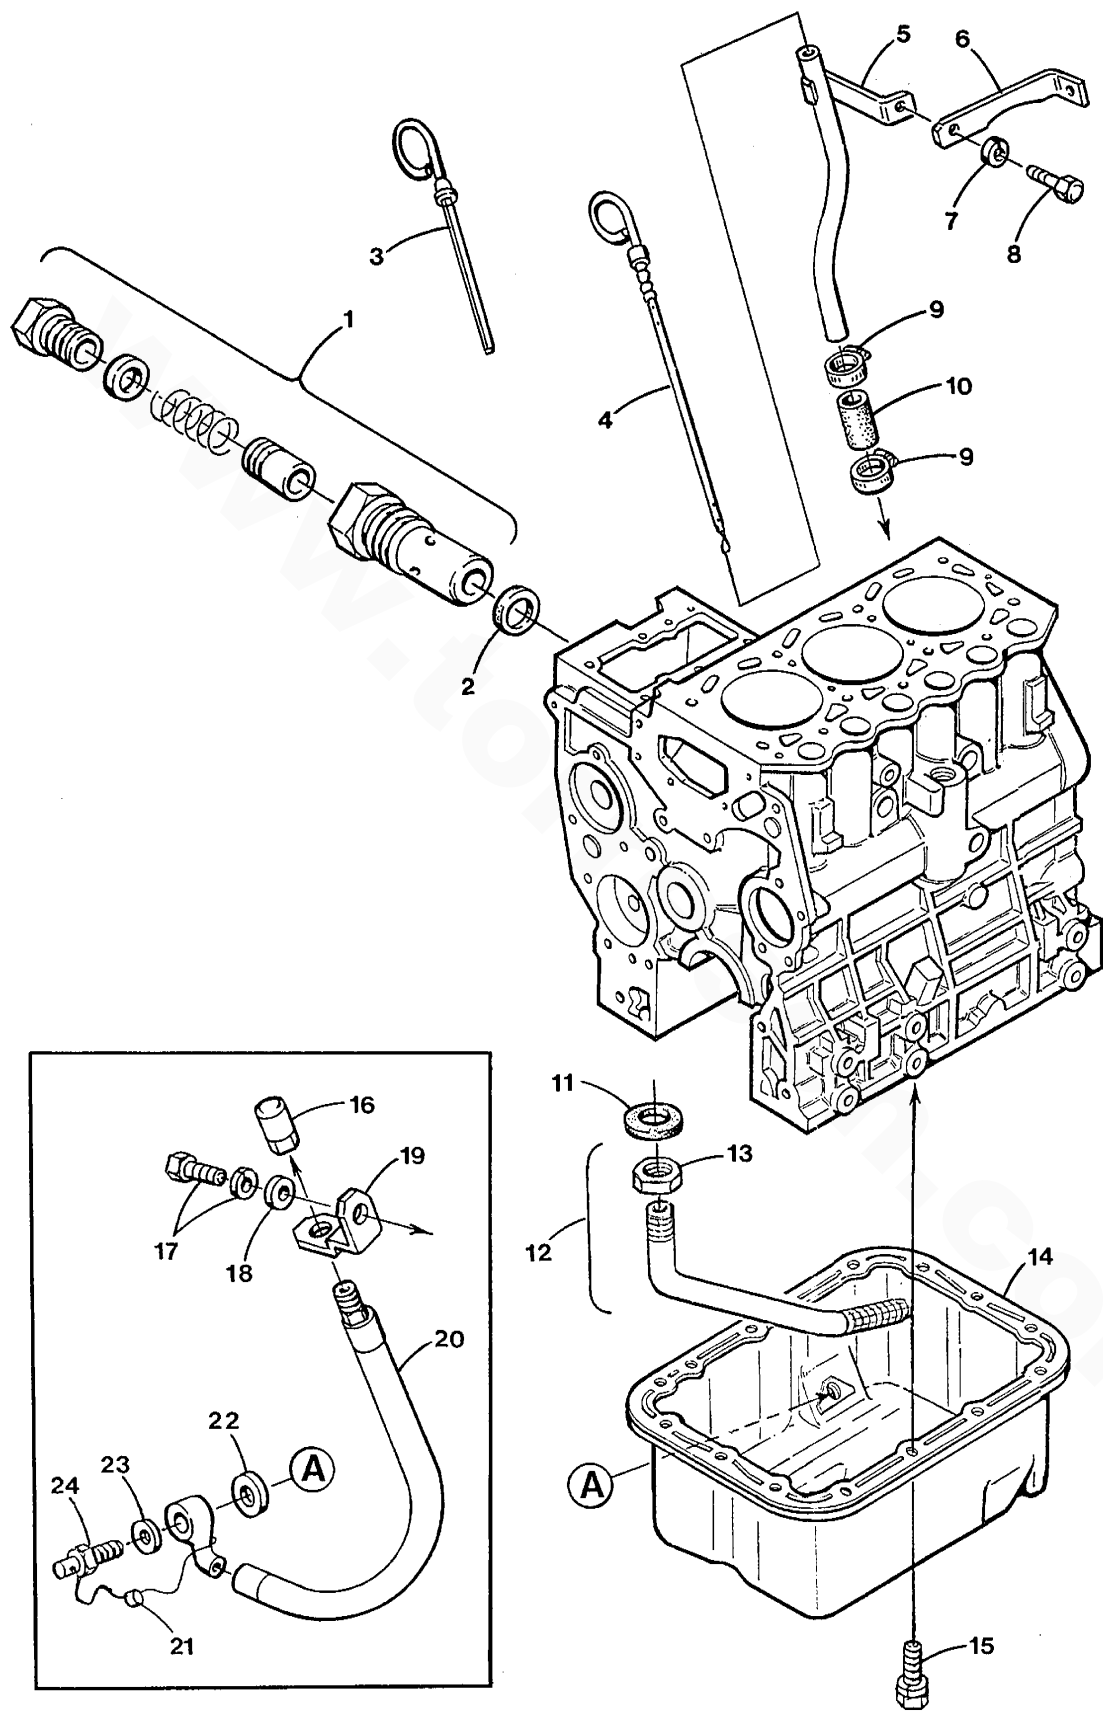

OIL SYSTEM - 35C/D - 8.0 - 10.0 BTDA

OIL SYSTEM - 35C/D - 8.0 - 10.0 BTDA

Reference #	Part #	Part Name	Remarks	Quantity
1	045225	VALVE	OIL RELIEF	1
2	046908	GASKET	OIL RELIEF VALVE	1
3	045230	DIPSTICK		1
4-1	044256	DIPSTICK	OPTIONAL - PROP	1
4-2	044066	DIPSTICK	OPTIONAL - GENSET	1
5-1	044255	TUBE	DIPSTICK OPTIONAL EXTEND - PROP	1
5-2	043762	TUBE	DIPSTICK OPTIONAL EXTEND - GENSET	1
6	044074	BRACKET	SUPPORT LIFT PUMP/FILTER	1
7	019262	LOCKWASHER	M10 DIN 127	1
8	024952	CAPSCREW	M10 X 1.25 X 25 DIN 961	1
9	024906	CLAMP	HOSE 04 MINI	2
10	036045	HOSE	INCHES REQUIRED	2
11	033280	WASHER	OIL PICKUP	1
12	048094	STRAINER	OIL PICKUP	1
13	040966	NUT	JAM M16, SELF-LOCKING	1
14	048101	SUMP	OIL	1
15	035792	CAPSCREW	M8 X 16 JIS 6 W/LW	15
16	024905	CAP	1/4 NPT BRASS	1
17	035792	CAPSCREW	M8 X 16 JIS 6 W/LW	1
18	031787	WASHER	M8 DIN 125	1
19	024922	BRACKET	SUMP DRAIN HOSE	1
20	043904	HOSE	SUMP DRAIN	1
21	037393	SEAL	LEAD WIRE	1
22	030291	WASHER	BANJO M14	1
23	036493	WASHER	BANJO	1
24	036821	BOLT	BANJO-SUMP DRAIN HOSE	1