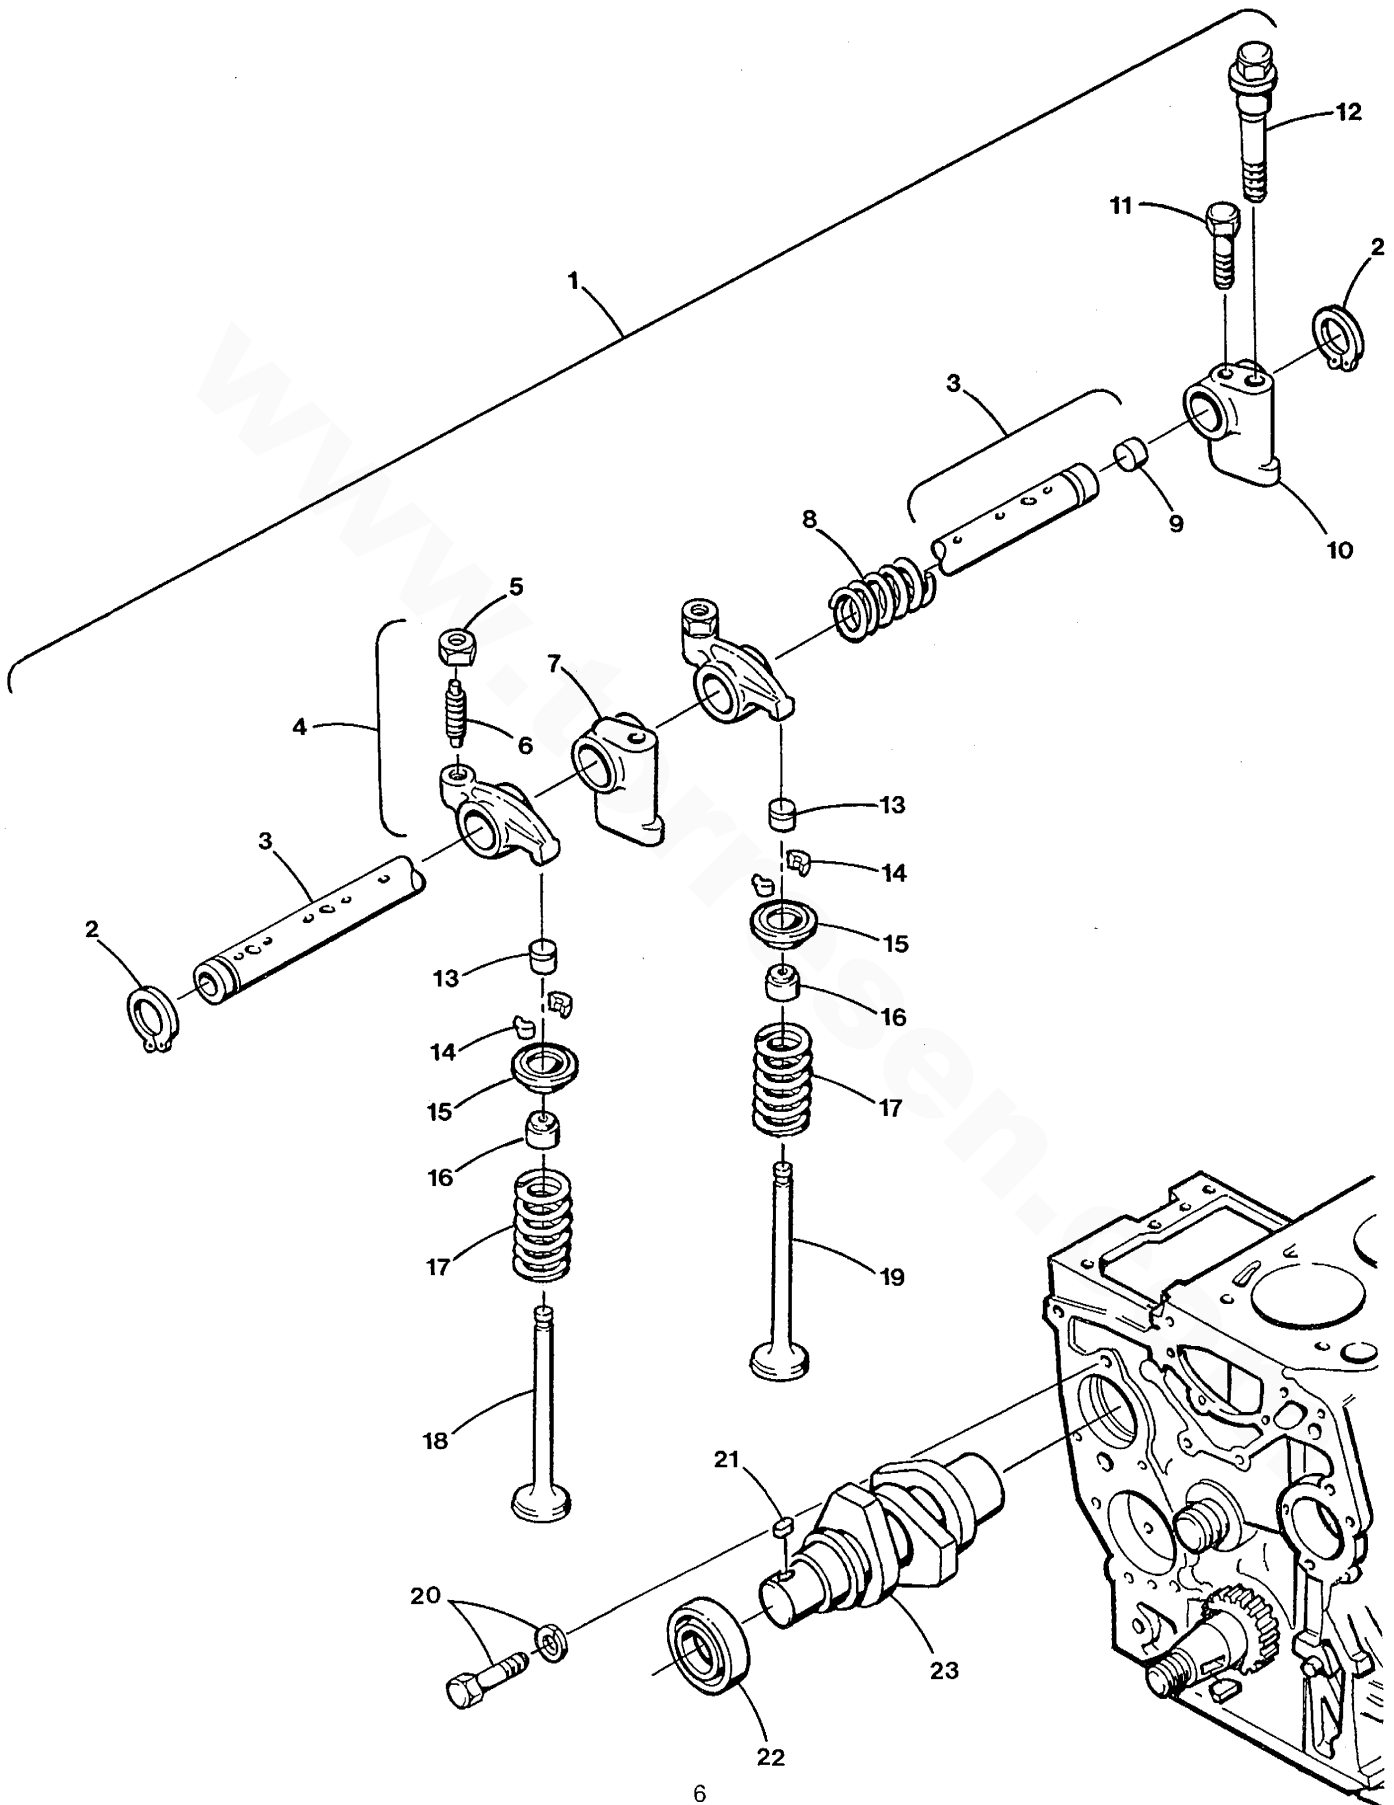

VALVE MECHANISM - 35C/D - 8.0 - 10.0 BTDA

VALVE MECHANISM - 35C/D - 8.0 - 10.0 BTDA

Reference #	Part #	Part Name	Remarks	Quantity
1	048097	SHAFT	ROCKER ASSY	1
2	030279	RING	RETAINING	2
3	048098	SHAFT	ROCKER	1
4	045183	ROCKER		6
5	031802	NUT	M8 DIN 936 JAM	6
6	045270	SCREW	ROCKER ADJUSTING	6
7	045277	BRACKET	ROCKER SHAFT	2
8	045273	SPRING	ROCKER SHAFT	2
9	045170	PLUG	EXPANSION	1
10	045188	BRACKET	ROCKER	1
11	039336	CAPSCREW	M5 X 12 DIN 933	1
12	045274	BOLT	ROCKER BRACKET	3
13	045181	CAP	VALVE	6
14	030241	COLLET	VALVE	12
15	033149	SEAT	VALVE SPRING	6
16	030242	SEAL	VALVE STEM	6
17	045182	SPRING	VALVE	6
18-1	048093	VALVE	EXHAUST - GENSET	3
18-2	045180	VALVE	EXHAUST - PROP	3
19-1	048092	VALVE	INTAKE - GENSET	3
19-2	045179	VALVE	INTAKE - PROP	3
20	035792	CAPSCREW	M8 X 16 JIS 6 W/LW	1
21	030273	KEY	5 X 12	1
22	030434	BEARING	BALL	1
23	048114	CAMSHAFT	INJECTION PUMP	1