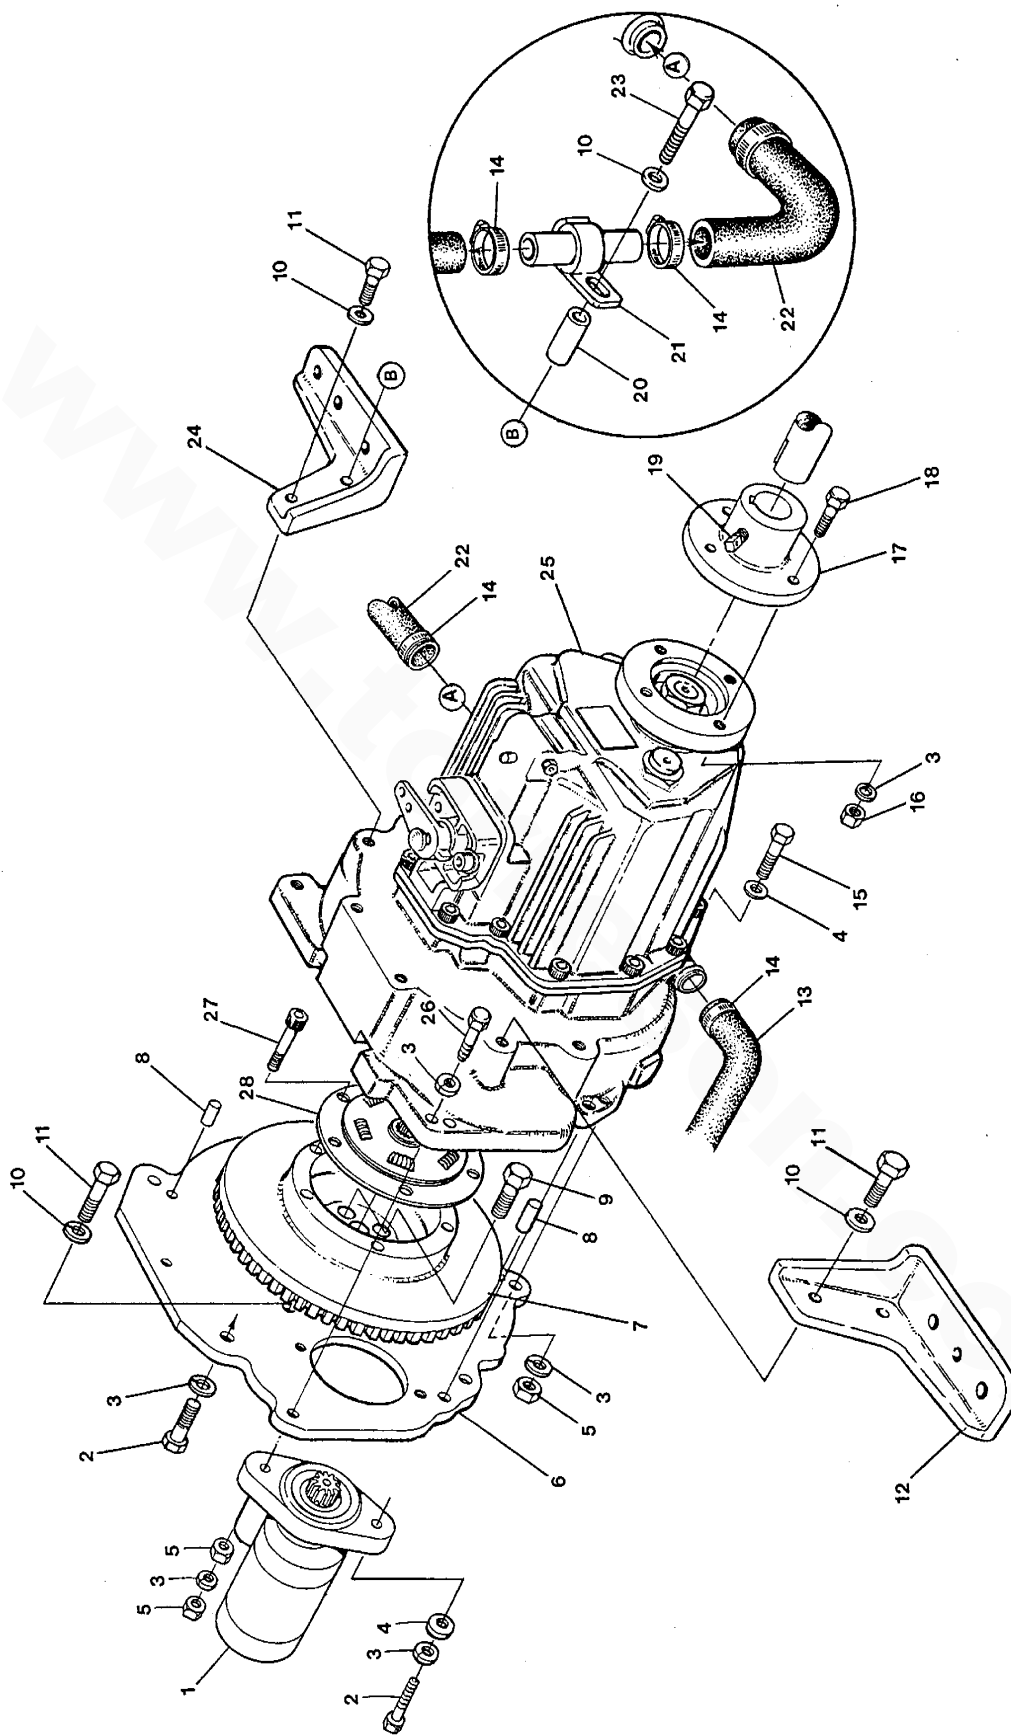

JS TRANSMISSION - 35C/D

JS TRANSMISSION - 35C/D

Reference #	Part #	Part Name	Remarks	Quantity
1	030593	MOTOR	STARTER 12 VDC	1
2	034589	CAPSCREW	M10 X 30 DIN 933	5
3	019262	LOCKWASHER	M10 DIN 127	14
4	031789	WASHER	M10 DIN 125	5
5	015887	NUT	M10 DIN 934	4
6	043416	PLATE	BACK	1
7	043778	FLYWHEEL	WITH RING GEAR 30230	1
8	013919	DOWEL	BACKPLATE TO HOUSING	2
9	033279	BOLT	FLYWHEEL	4
10	031792	LOCKWASHER	M12 DIN 127	12
11	031834	CAPSCREW	M12 X 1.25 X 30 DIN 961	11
12	042030	MOUNT	REAR LEFT	1
13	044379	HOSE	RAW WATER PUMP TO TRANSMISSION	1
14	011405	CLAMP	HOSE 16	4
15	034470	CAPSCREW	M10 X 45 DIN 931	2
16	024950	NUT	M10 X 1.25 DIN 934	4
17-1	023706	COUPLING	0.75 BORE	1
17-2	023707	COUPLING	0.875 BORE	1
17-3	023708	COUPLING	1.0 BORE	1
17-4	023709	COUPLING	1.125 BORE	1
17-5	023710	COUPLING	1.25 BORE	1
17-6	023711	COUPLING	1.375 BORE	1
17-7	023712	COUPLING	1.5 BORE	1
18	031228	CAPSCREW	M10 X 1.25 X 30 DIN 961	4
19-1	023651	SETSCREW	COUPLING 3/8NC X 3/4	2
19-2	023652	SETSCREW	COUPLING 3/8NC X 1	2
20	034189	SPACER	BRACKET	1
21	037504	CONNECTOR	INCLUDING BRACKET - RAW WATER INLET	1
22	037456	HOSE	TRANSMISSION TO CONNECTOR	1
23	037507	CAPSCREW	M12 X 1.25 X 80 DIN 960	1
24	042032	MOUNT	REAR RIGHT	1
25	035822	GEAR	MODEL JS 2 . 47 : 1	1
26	035307	CAPSCREW	M10 X 65 DIN 912	1
27	024778	SCREW	DAMPER	5
28	030940	DAMPER	BW/JS TRANSMISSION	1