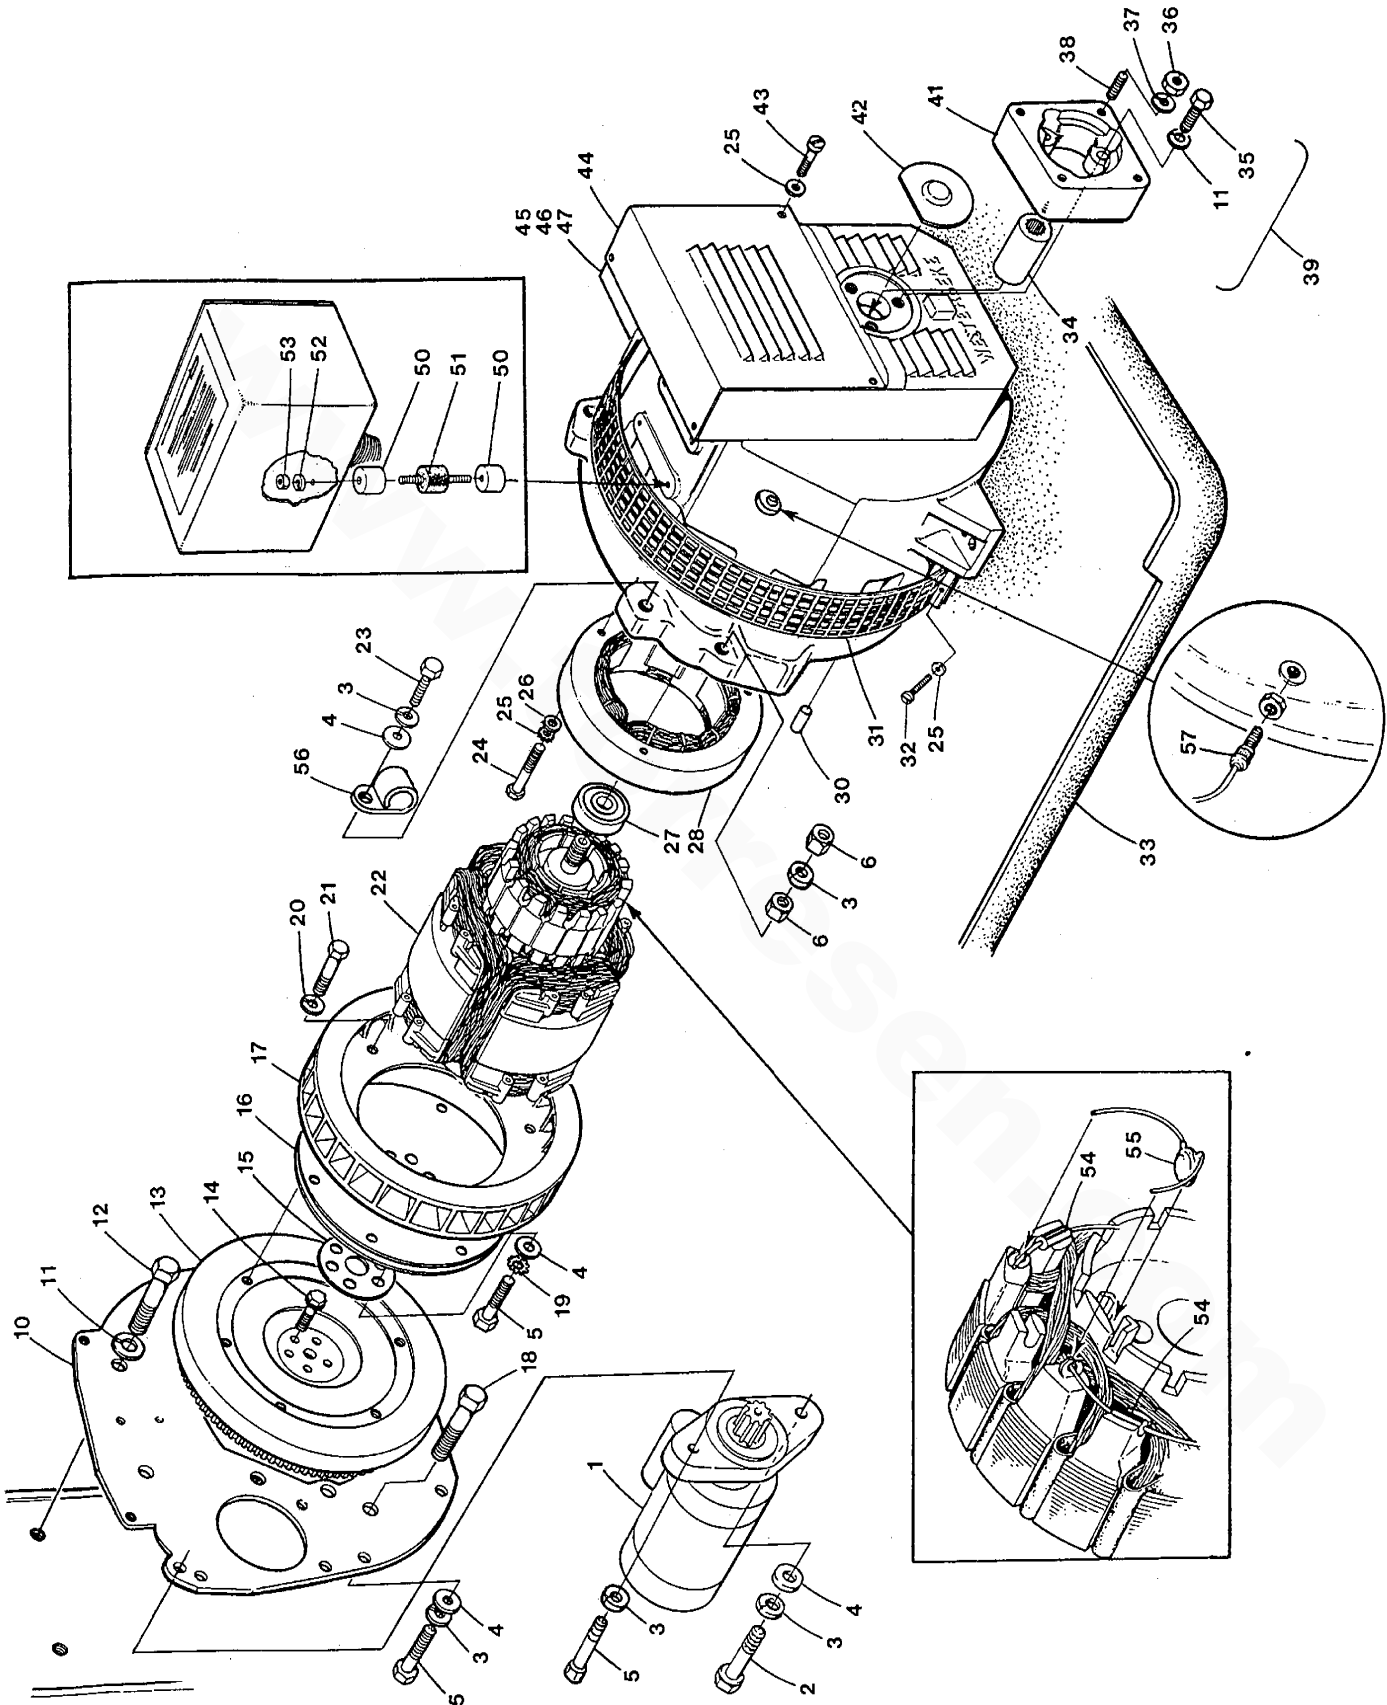

BACK END - 8.0 - 10.0 BTDA

BACK END - 8.0 - 10.0 BTDA

Reference #	Part #	Part Name	Remarks	Quantity
42-1	034182	COVER	PTO INTERFACE - 8.0 BTDA	1
42-2	036701	COVER	PTO INTERFACE - 10.0 BTDA	1
43	031918	SCREW	M5 X 10 DIN 84A	4
44-1	042417	COVER	8.0 BTDA	1
44-2	037851	COVER	10.0 BTDA	1
45-1	037428	GENERATOR	1 PHASE - 8.0 BTDA	1
45-2	035934	STATOR	INCLUDING HOUSING 1 PHASE - 8.0 BTDA	1
45-3	037723	STATOR	1 PHASE - 8.0 BTDA	1
46-1	037437	GENERATOR	1 PHASE - 10.0 BTDA	1
46-2	037465	STATOR	INCLUDING HOUSING 1 PHASE - 10.0 BTDA	1
46-3	037466	STATOR	1 PHASE - 10.0 BTDA	1
47-1	039913	GENERATOR	3 PHASE - 10.0 BTDA	1
47-2	039911	STATOR	INCLUDING HOUSING 3 PHASE - 10.0 BTDA	1
47-3	039910	STATOR	3 PHASE - 10.0 BTDA	1
48	046345	GENERATOR	1 PHASE FOR ELECT. GOVERNOR - 8.0 BTDA	1
49	046306	GENERATOR	1 PHASE FOR ELECT. GOVERNOR - 10.0 BTDA	1
50	024836	SPACER		8
51	034731	ISOLATOR	PANEL MOUNT	4
52	031783	LOCKWASHER	M6 DIN 127	4
53	015812	NUT	M6 DIN 934	4
54	035931	DIODE		6
55	035943	TERMINAL	INSULATED	1
56	013760	CLAMP		1
57	044989	SENSOR	MAGNETIC 3/8NF FOR ELECT. GOVERNOR	1